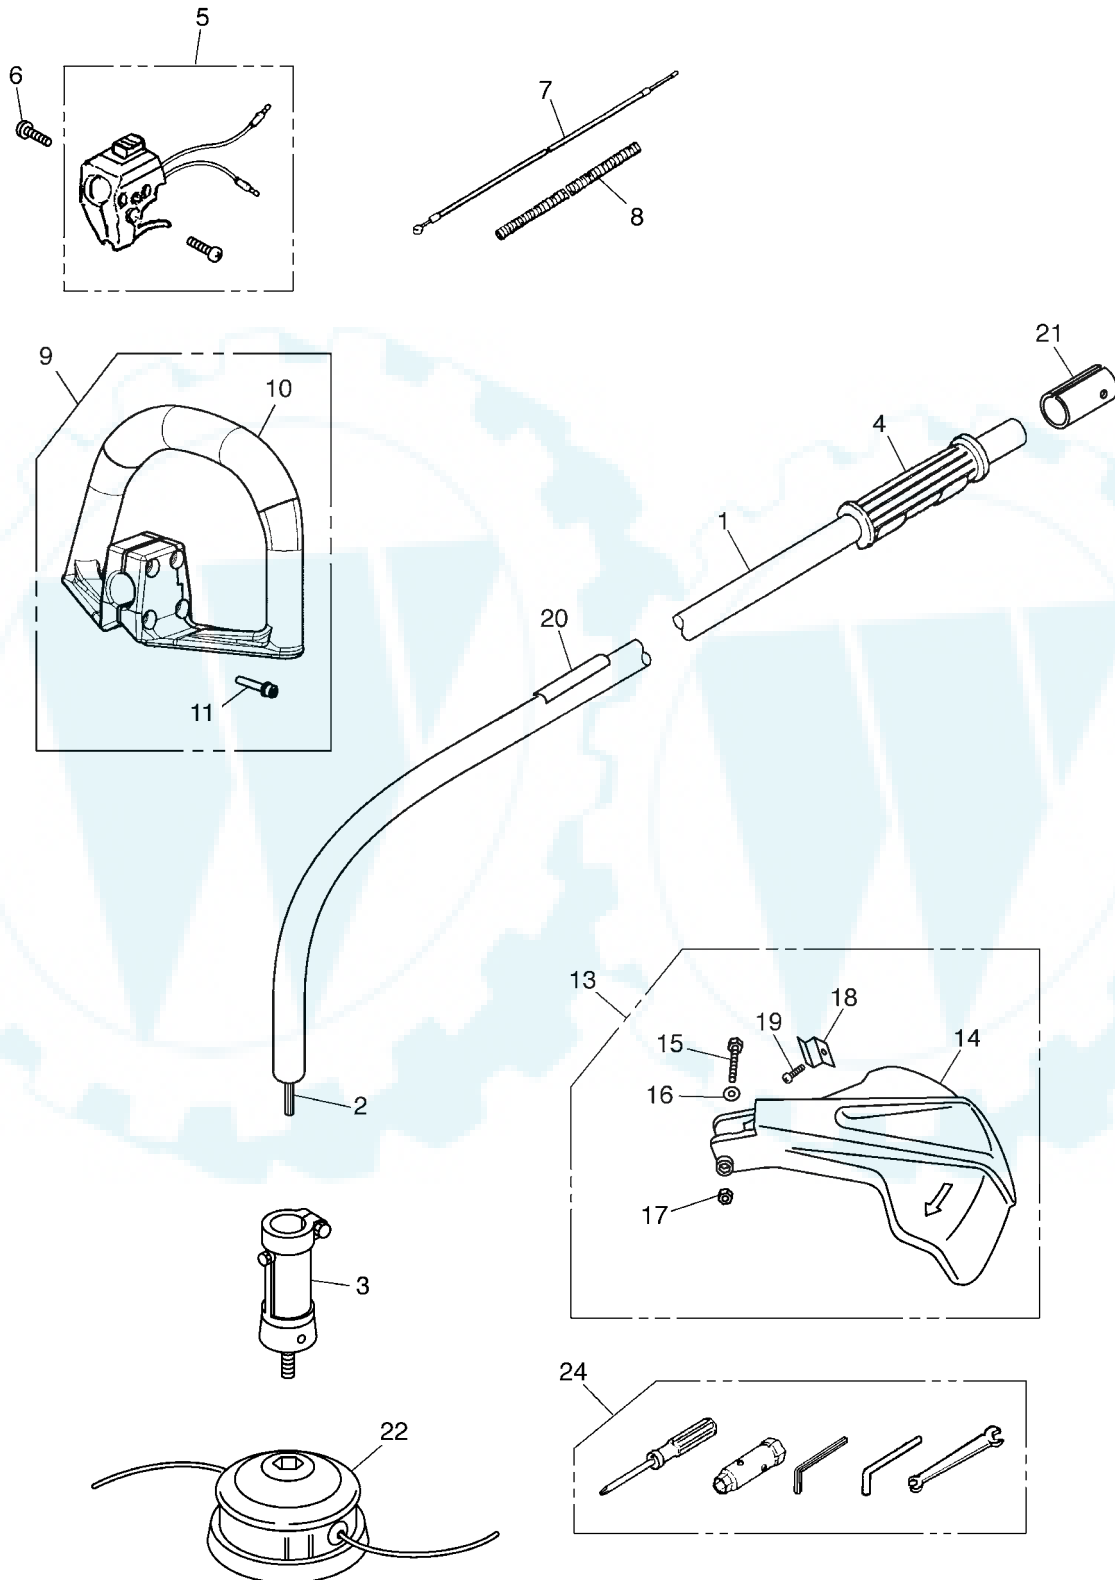

APPLICABLE SERIAL NUMBERS:

October 2005

DRIVE UNIT 51100101 and up

Ihr Ersatzteilspezialist im Internet

BT250

Fig.1 CUTTER GROUP

Fig.1 CUTTER GROUP

Key#	PART NUMBER	DESCRIPTION	Q'TY /UNIT	NOTE	Key#	PART NUMBER	DESCRIPTION	Q'TY /UNIT	NOTE
1	848J205820	PIPE COMP.	1						
2	848J2058E0	DRIVE SHAFT	1						
3	848J206100	CASE ASSY	1						
4	848J2032H0	GRIP	1						
5	8488RB0180	LEVER ASSY	1						
6	8488RA0180	SCREW	1						
7	1855-82100	CABLE ASSY	1						
8	848J2032Z0	TUBE	1						
9	848J213200	HANDLE ASSY	1						
10	848J2132A0	• HANDLE	1						
11	0263-90530	• SCREW	4						
13	848J206600	GUARD ASSY	1						
14	848J2066A0	• GUARD	1						
15	848J2066X0	• BOLT	1						
16	848J2066Z0	• WASHER	1						
17	848J2066Y0	• NUT	1						
18	848J2066B0	• BLADE	1						
19	848J2066W0	• SCREW	1						
20	848J2390R0	PLATE, name	1						
21	848J2058Z0	SPACER	1						
22	848JT66910	TAP HEAD	1						
24	8488U00150	TOOL SET	1						