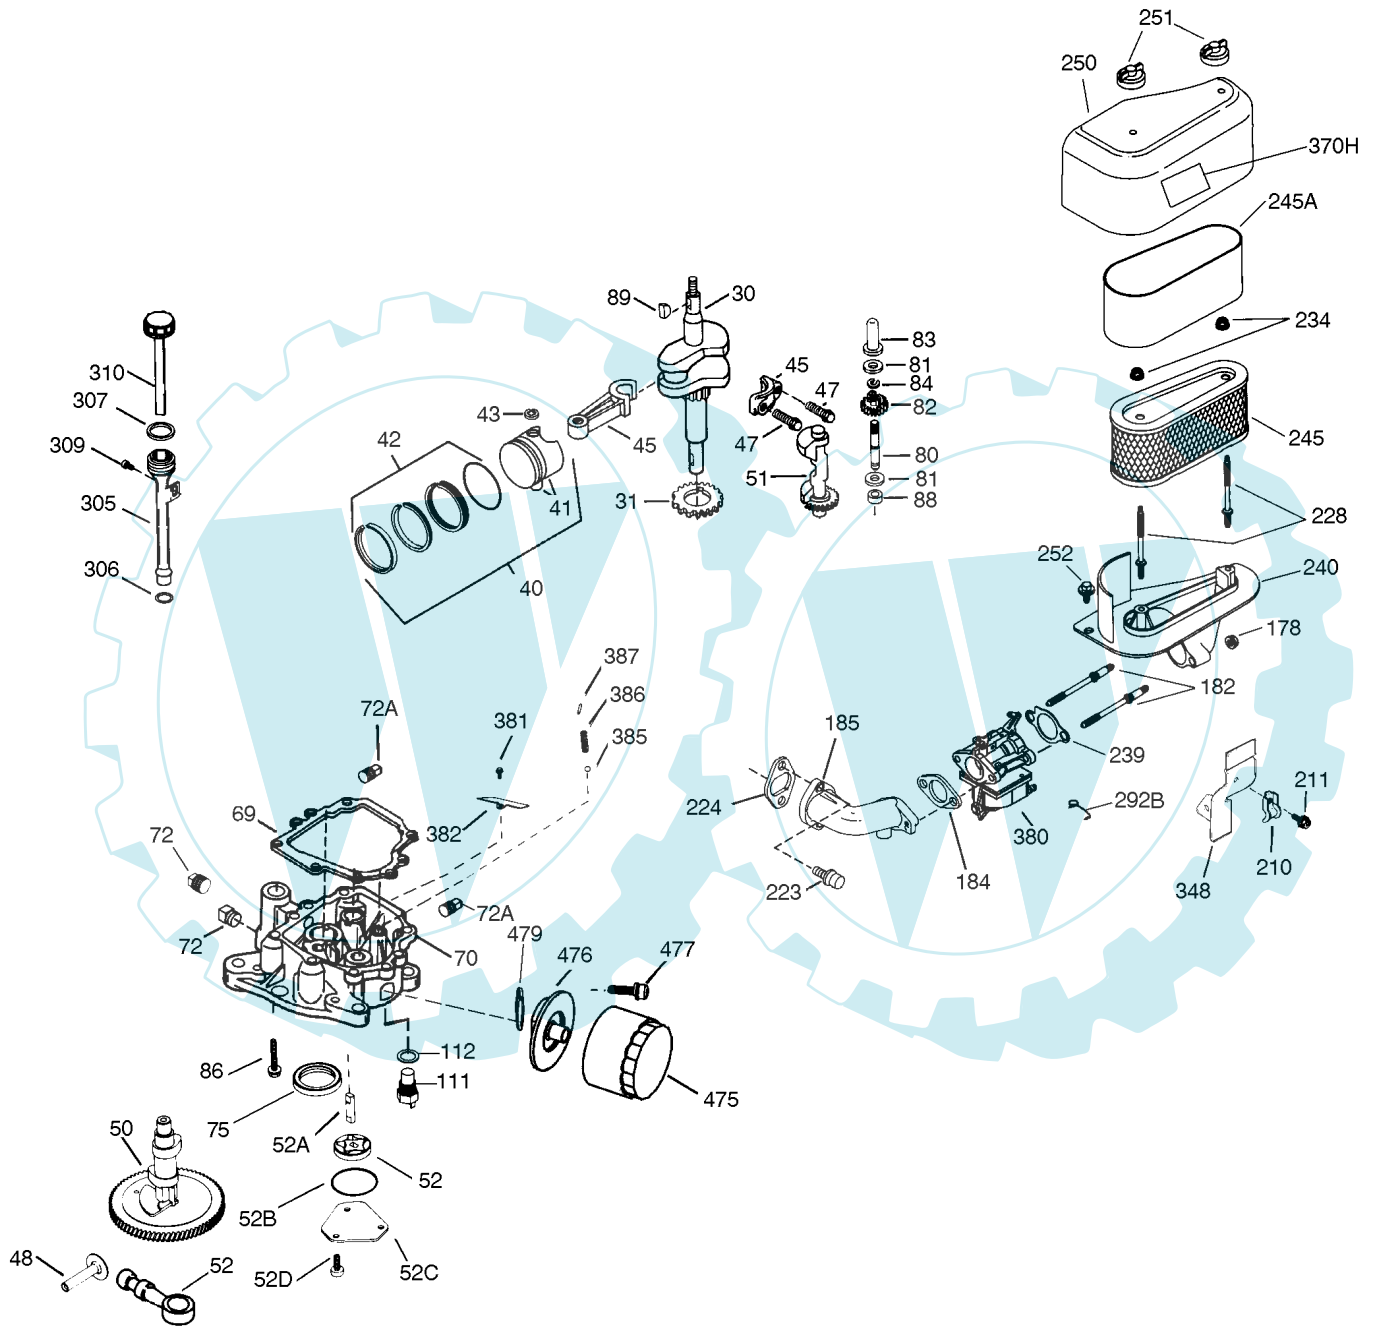

19.04.2006 07:09.516

Illustration #2

REF	ITEM #	DESCRIPTION	Q	REMARK
30	36924	Crankshaft	1	
31	35327	Counterbalance Gear	1	
40	35776A	Piston, Pin & Ring Set (Std.)	1	
40	35777A	Piston, Pin & Ring Set (.010"	1	
40	35778A	Piston, Pin & Ring Set (.020"	1	
41	35773A	Piston & Pin Ass'y. (Std.) (In	1	
41	35774A	Piston & Pin Ass'y. (.010" OS)	1	(Incl. 43)
41	35775A	Piston & Pin Ass'y. (.020" OS)	1	(Incl. 43)
42	35779	Ring Set (Std.)	1	
42	35780	Ring Set (.010" OS)	1	
42	35781	Ring Set (.020" OS)	1	
43	35772	Piston Pin Retaining Ring	2	
45	36925	Connecting Rod Ass'y. (Incl. 4	1	
47	651033	Connecting Rod Bolt	2	
48	35313	Valve Lifter	2	
50	37078	Camshaft (MCR)	1	
51	35315A	Counterbalance Weight	1	
52	31356	Oil Pump Ass'y	1	
69	35317	* Flange Gasket	1	
70	35970	Mounting Flange (Incl. 72, 75	1	
72	31927	Oil Plug	1	
75	35319	Oil Seal	1	
80	35712	Governor Shaft	1	
81	35479	Washer	2	
82	35321	Governor Gear Ass'y.	1	
83	35322	Governor Spool	1	
84	29193	Retaining Ring	1	
86	650833	Screw, 1/4-20 x 1-3/16"	7	
88	31707A	Spacer	1	
89	650592	Flywheel Key	1	
101A	611284	Spark Plug Shield	1	
135	34645	Spark Plug (RN4C)	1	
178	650928	Lock Nut, 1/4-20	2	
182	650925A	Carburetor Mounting Stud	2	
184	36352	* Carburetor To Intake Pipe Ga	1	
185	36940	Intake Pipe	1	
210	27793	Conduit Clip	1	
211	28942	Screw, 10-32 x 3/8"	1	
223	650378	Screw, Torx T-30, 5/16-18 x 1-	2	
224	36942	* Intake Pipe Gasket	1	
228	650977	Air Cleaner Stud	2	
234	650825	Nut & Lock Washer, 1/4-20	2	
239	36358	* Air Cleaner Gasket	1	
240	36355	Air Cleaner Body (Incl. 239)	1	
245	36356	Air Cleaner Filter (Incl. 234)	1	
245A	36357	Air Cleaner Filter	1	
250	36359	Air Cleaner Cover	1	
251	650886	Wing Nut, 1/4-20	2	
252	650976	Screw, 1/4-20 x 19/32"	1	
305	36945	Oil Fill Tube	1	
306	36832	"O" Ring	1	
307	35499	"O" Ring	1	
309	650976	Screw, 1/4-20 x 19/32"	1	
310	35973	Dipstick	1	
380	640065	Carburetor (Incl. 184)	1