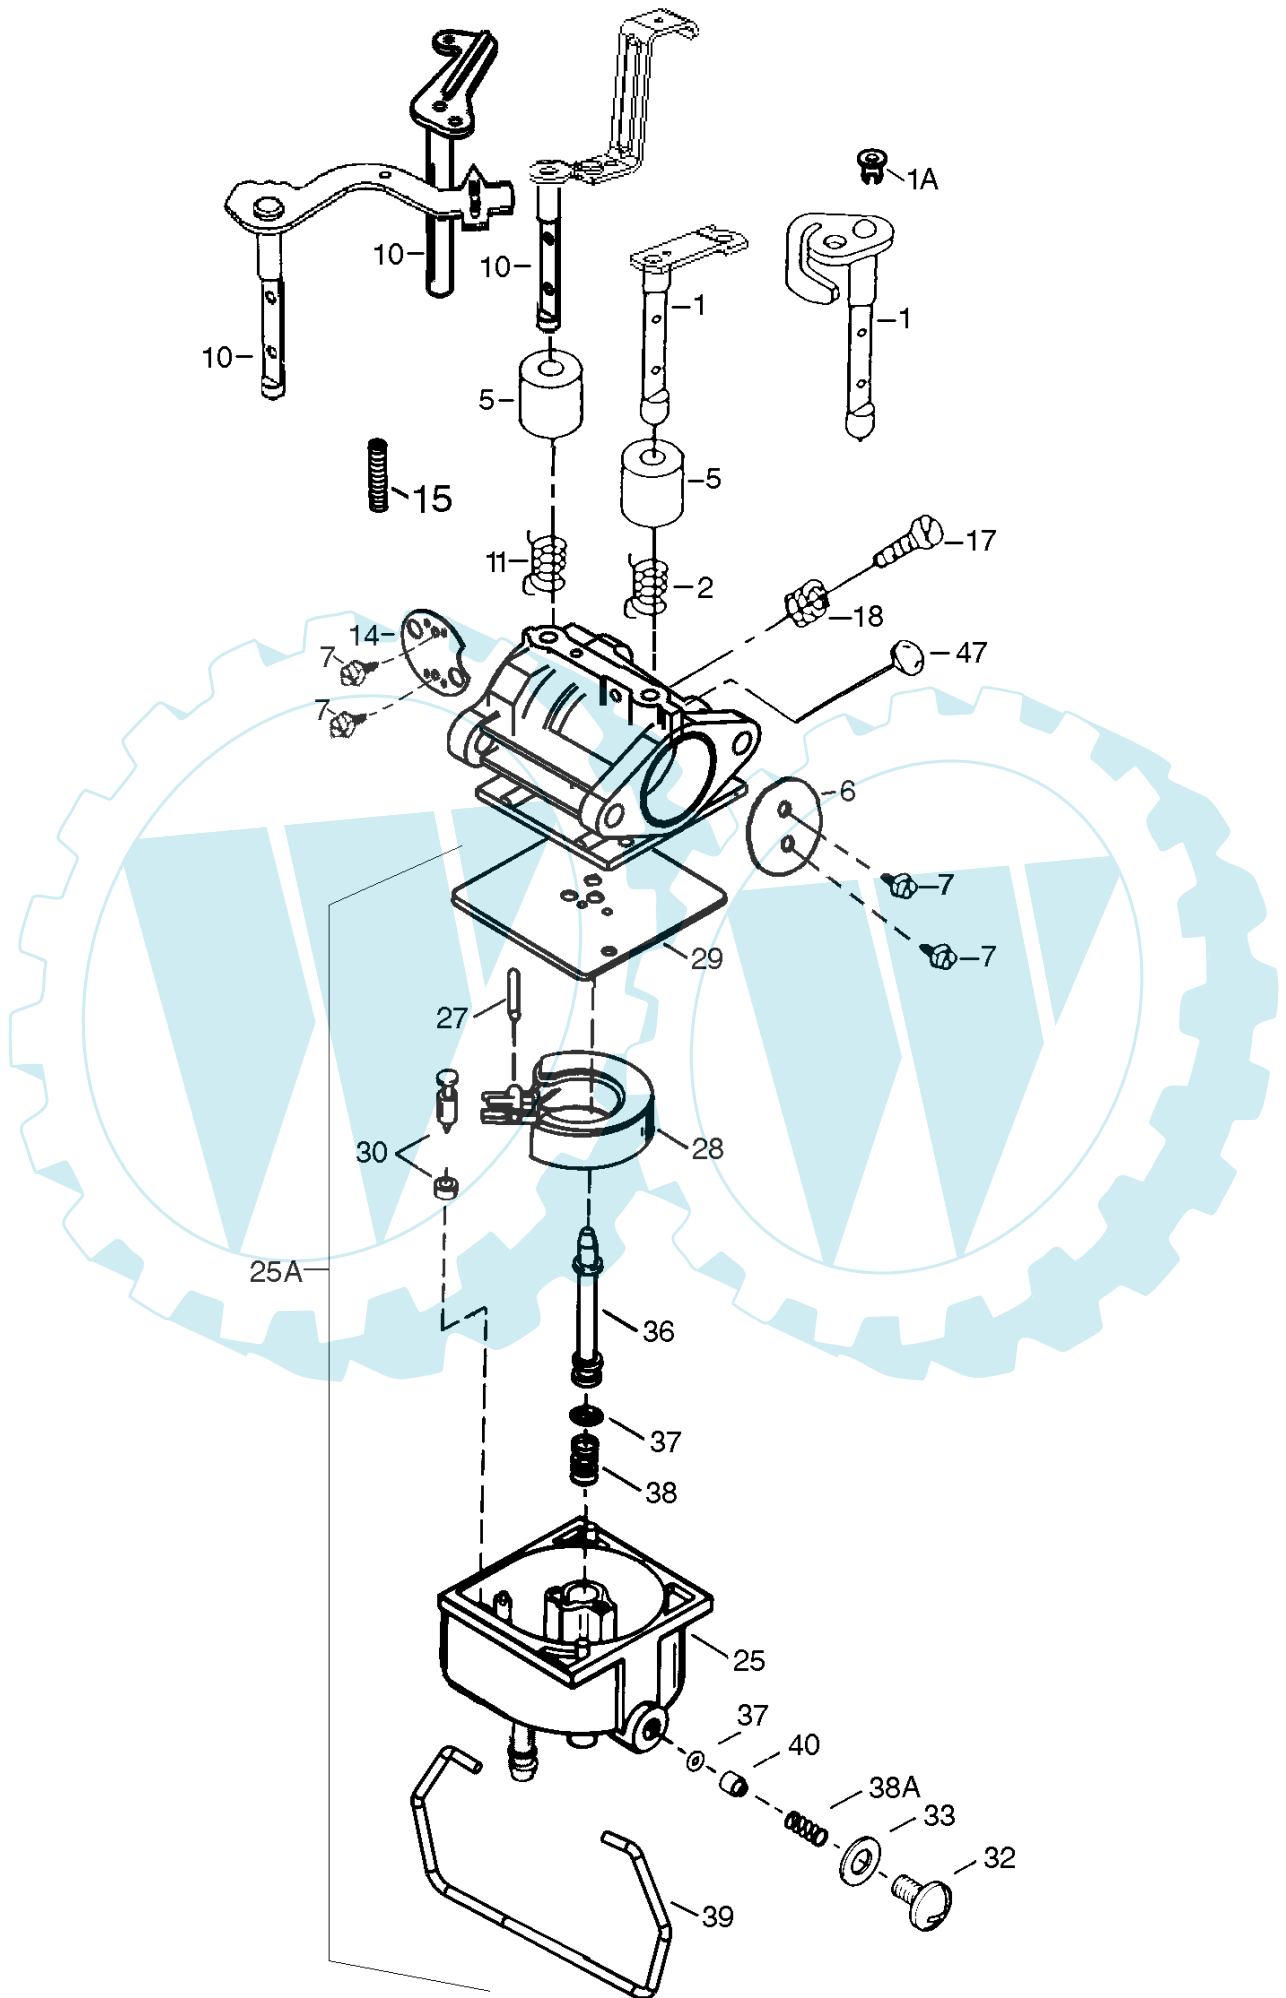

06.05.2006 10:35.84

Illustration #2

REF	ITEM #	DESCRIPTION	Q	REMARK
30	36924	Crankshaft	1	
31	35327	Counterbalance Gear	1	
40	35776A	Piston, Pin & Ring Set (Std.)	1	
40	35777A	Piston, Pin & Ring Set (.010"	1	
40	35778A	Piston, Pin & Ring Set (.020"	1	
41	35773A	Piston & Pin Ass'y. (Std.) (In	1	
41	35774A	Piston & Pin Ass'y. (.010" OS)	1	(Incl. 43)
41	35775A	Piston & Pin Ass'y. (.020" OS)	1	(Incl. 43)
42	35779	Ring Set (Std.)	1	
42	35780	Ring Set (.010" OS)	1	
42	35781	Ring Set (.020" OS)	1	
43	35772	Piston Pin Retaining Ring	2	
45	36925	Connecting Rod Ass'y. (Incl. 4	1	
47	651033	Connecting Rod Bolt	2	
48	35313	Valve Lifter	2	
50	37078	Camshaft (MCR)	1	
51	35315A	Counterbalance Weight	1	
52	31356	Oil Pump Ass'y	1	
69	35317	* Mounting Flange Gasket	1	
70	36987	Mounting Flange (Incl. 72, 75	1	
72	31927	Oil Drain Plug	1	
72A	28483	Oil Drain Plug	1	
75	35319	Oil Seal	1	
80	35712	Governor Shaft	1	
81	35479	Washer	2	
82	35321	Governor Gear Ass'y.	1	
83	35322	Governor Spool	1	
84	29193	Retaining Ring	1	
86	650833	Screw, 1/4-20 x 1-3/16"	7	
88	31707A	Spacer	1	
89	650592	Flywheel Key	1	
135	34645	Spark Plug (RN4C)	1	
178	650928	Lock Nut, 1/4-20	2	
182	650925A	Carburetor Mounting Stud	2	
184	36352	* Carburetor To Intake Pipe Ga	1	
185	36940	Intake Pipe	1	
210	27793	Conduit Clip	2	
211	28942	Screw, 10-32 x 3/8"	2	
223	650378	Screw, Torx T-30, 5/16-18 x 1-	2	
224	36942	* Intake Pipe Gasket	1	
228	650977	Air Cleaner Stud	2	
234	650825	Nut & Lock Washer, 1/4-20	2	
239	36358	* Air Cleaner Gasket	1	
240	36355	Air Cleaner Body (Incl. 239)	1	
245	36356	Air Cleaner Filter (Incl. 234)	1	
245A	36357	Air Cleaner Filter	1	
250	36359	Air Cleaner Cover	1	
251	650886	Wing Nut, 1/4-20	2	
252	650976	Screw, 1/4-20 x 19/32"	1	
305	36945	Oil Fill Tube	1	
306	36832	Fill Tube Gasket	1	
307	35499	"O" Ring	1	
309	650976	Screw, 1/4-20 x 19/32"	1	
310	35973	Dipstick	1	
348	36383	Choke bracket	1	
380	640065	Carburetor (Incl. 184)	1	