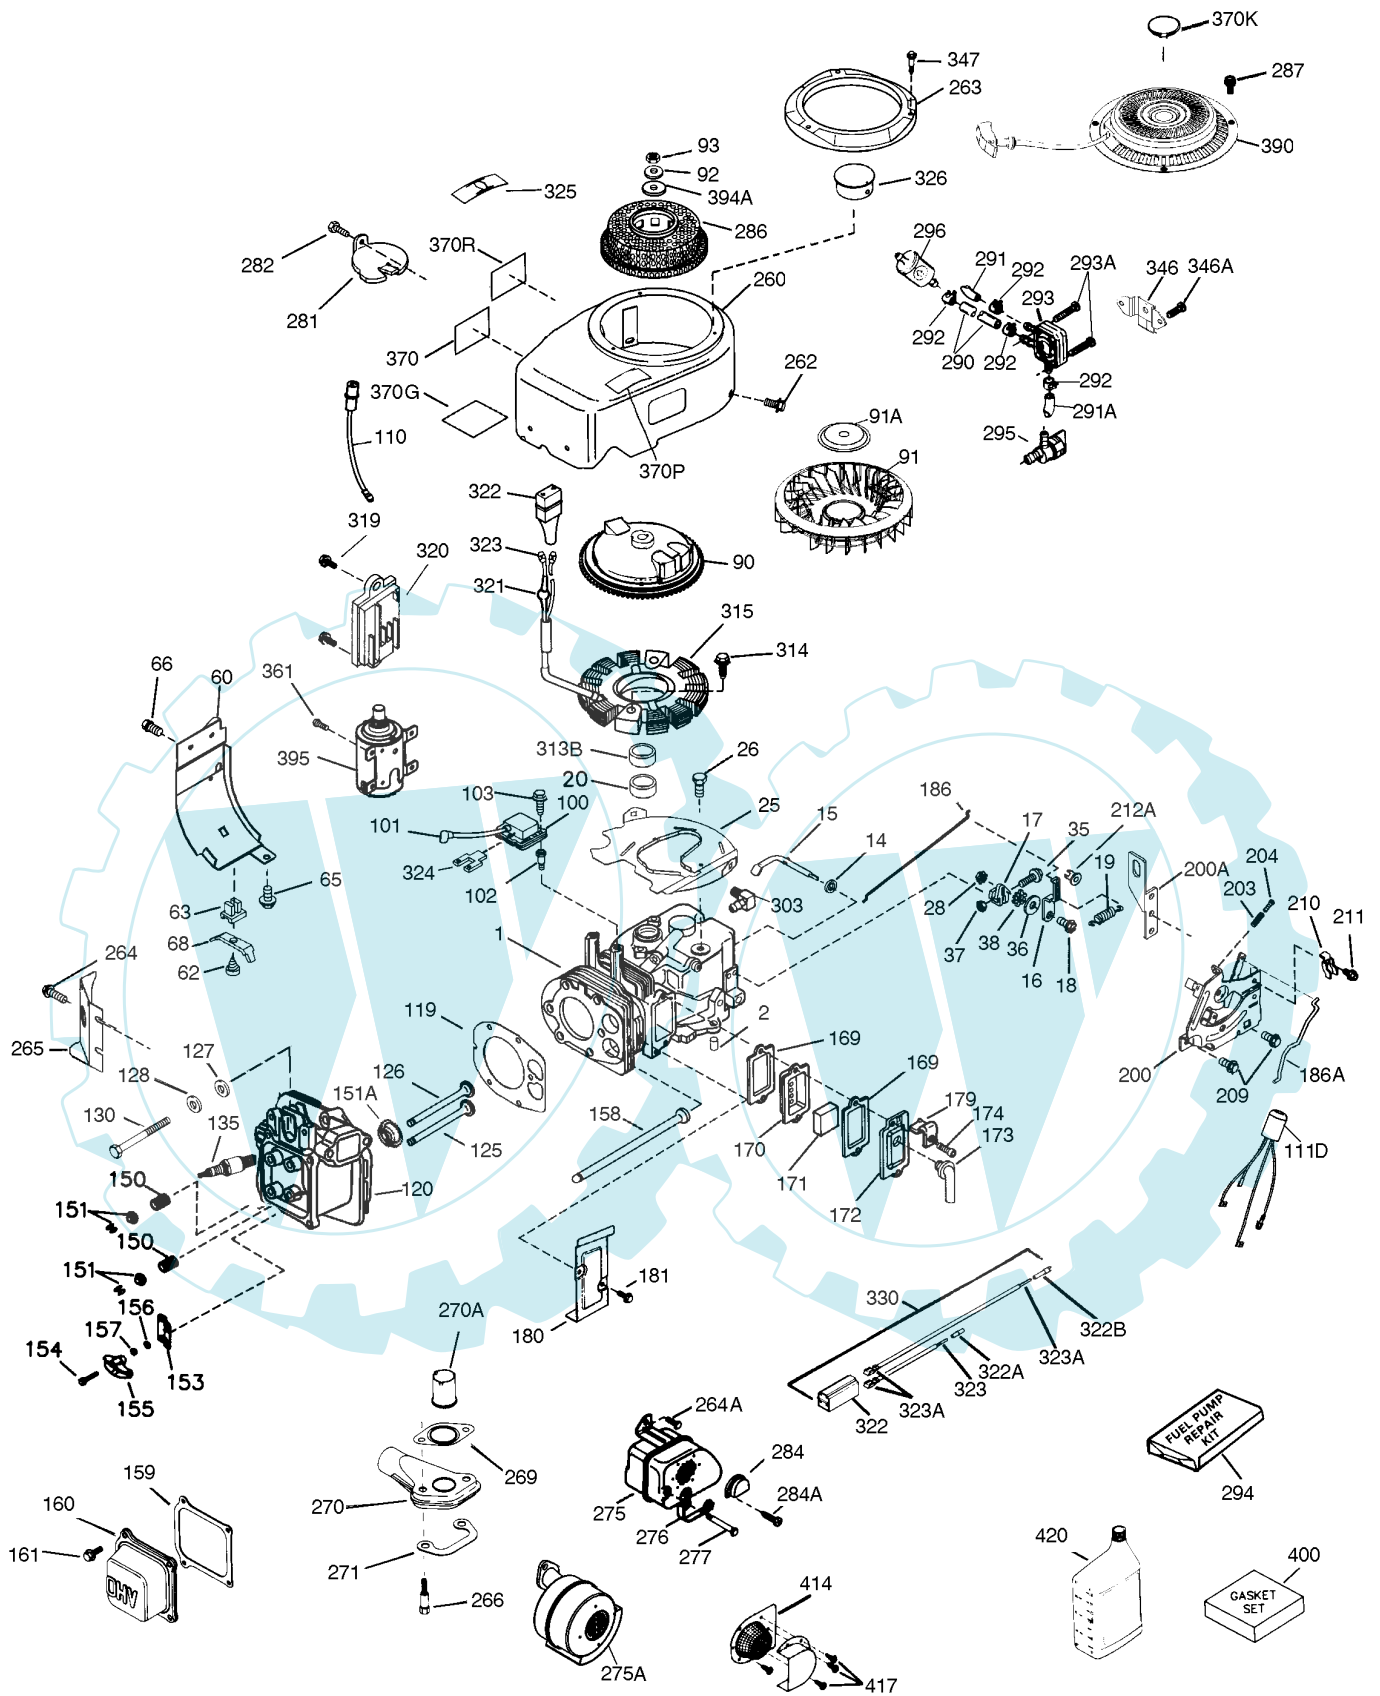

06.05.2006 10:36.76  
TEC-640065 Illustration

REF	ITEM #	DESCRIPTION	Q	REMARK
0	640065	Carburetor	1	(Incl. 184 of Engine Parts Lis
1	640035	Throttle Shaft & Lever Assembl	1	
1A	36288	Throttle Link Bushing	1	
2	640036	Throttle Return Spring	1	
5	640037	Dust Seal	1	
6	640038	Throttle Shutter	1	
7	650506	Throttle Shutter Screws	2	
10	640044	Choke Shaft & Lever Ass'y	1	
11	632785	Choke Return Spring	1	
13	640037	Dust Seal	1	
14	640066	Choke Shutter	1	
17	651025	Throttle Crack Screw/Idle Spee	1	
18	630766	Tension Spring	1	
25	640039A	Float Bowl	1	
25A	730638	Float Bowl Assembly Repair Kit	1	
27	632544	Float Shaft	1	
28	632543	Float	1	
29	640047	Float Bowl to Body Gasket	1	
30	632709	Inlet Needle & Seat	1	
32	640041	Bowl Drain Screw	1	
33	640042	Bowl Drain Washer	1	
36	640067	Main Nozzle Tube	1	
37	632547	"O" Ring, Main Nozzle Tube	1	
37A	632547	"O" Ring	1	
38	632545	Spring, Main Nozzle Tube	1	
38A	36918	Spring	1	
39	640048	Float Bowl Retainer	1	
40	640213	Main Fuel Jet	1	
47	630748	Welch Plug, Idle Mixing Well	1	