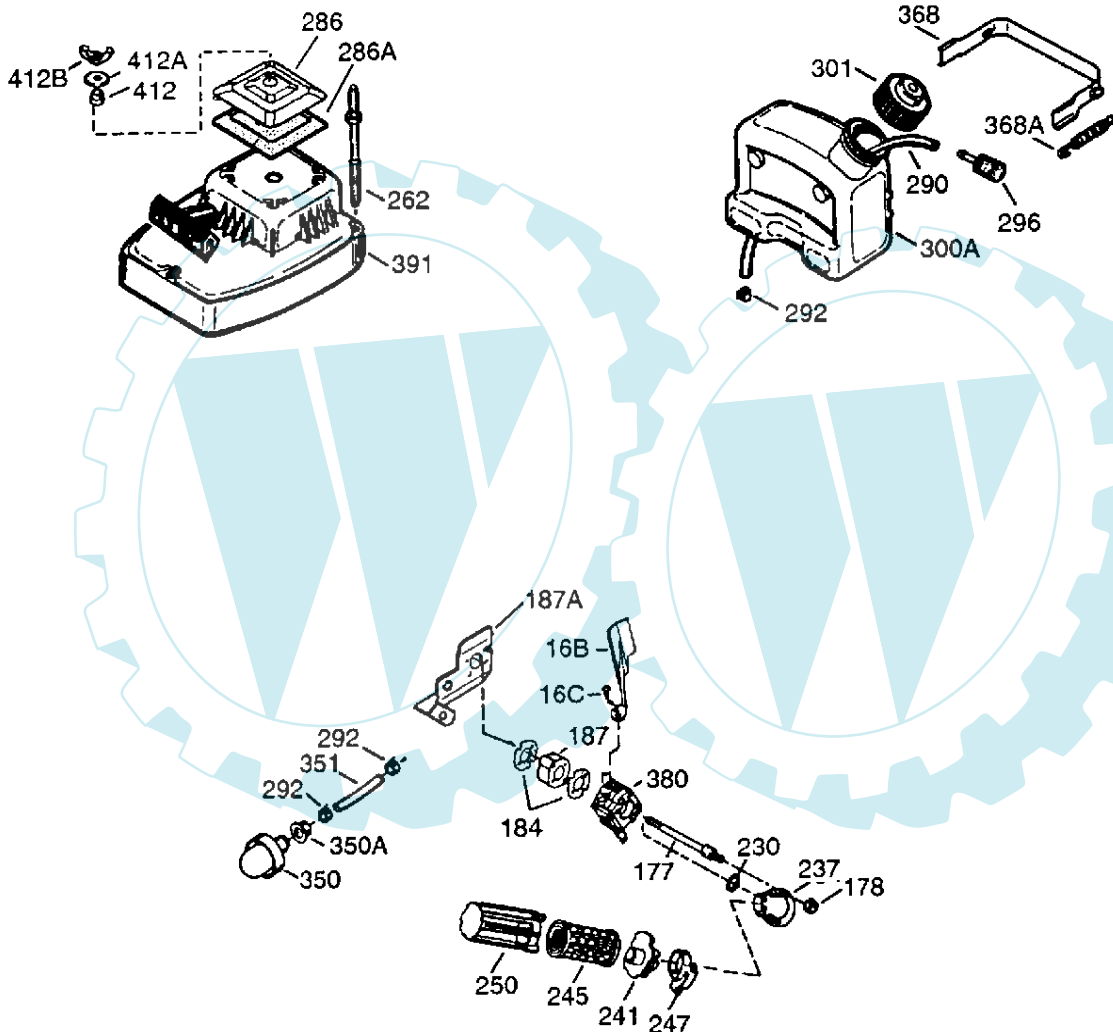

Ref-Nr.	Teilenummer	Menge	Beschreibung
16B	490324	1	Air Vane
16C	650986	1	Screw, Torx T-8, 3-48 x 7/32"
177	650858	2	Carburetor Mounting Stud
178	650580	2	Lock Nut, 10-24
184	510327B	3	Carburetor Gasket
187	570648A	1	Spacer
187A	570698A	1	Air Baffle (Incl. 184 & 187)
230	570649A	1	"O" Ring
245	450252	1	Air Cleaner Filter
250	450253	1	Air Cleaner Cover
262	650939	1	Stud
290	410246A	1	Fuel Line
292	410253	2	Fuel Line Clamp
301	35907	1	Fuel Cap
380	632979	1	Carburetor (Incl. 184)
391	590690	1	Rewind Starter & Housing Ass'y.

Ihr Ersatzteilspezialist im Internet!