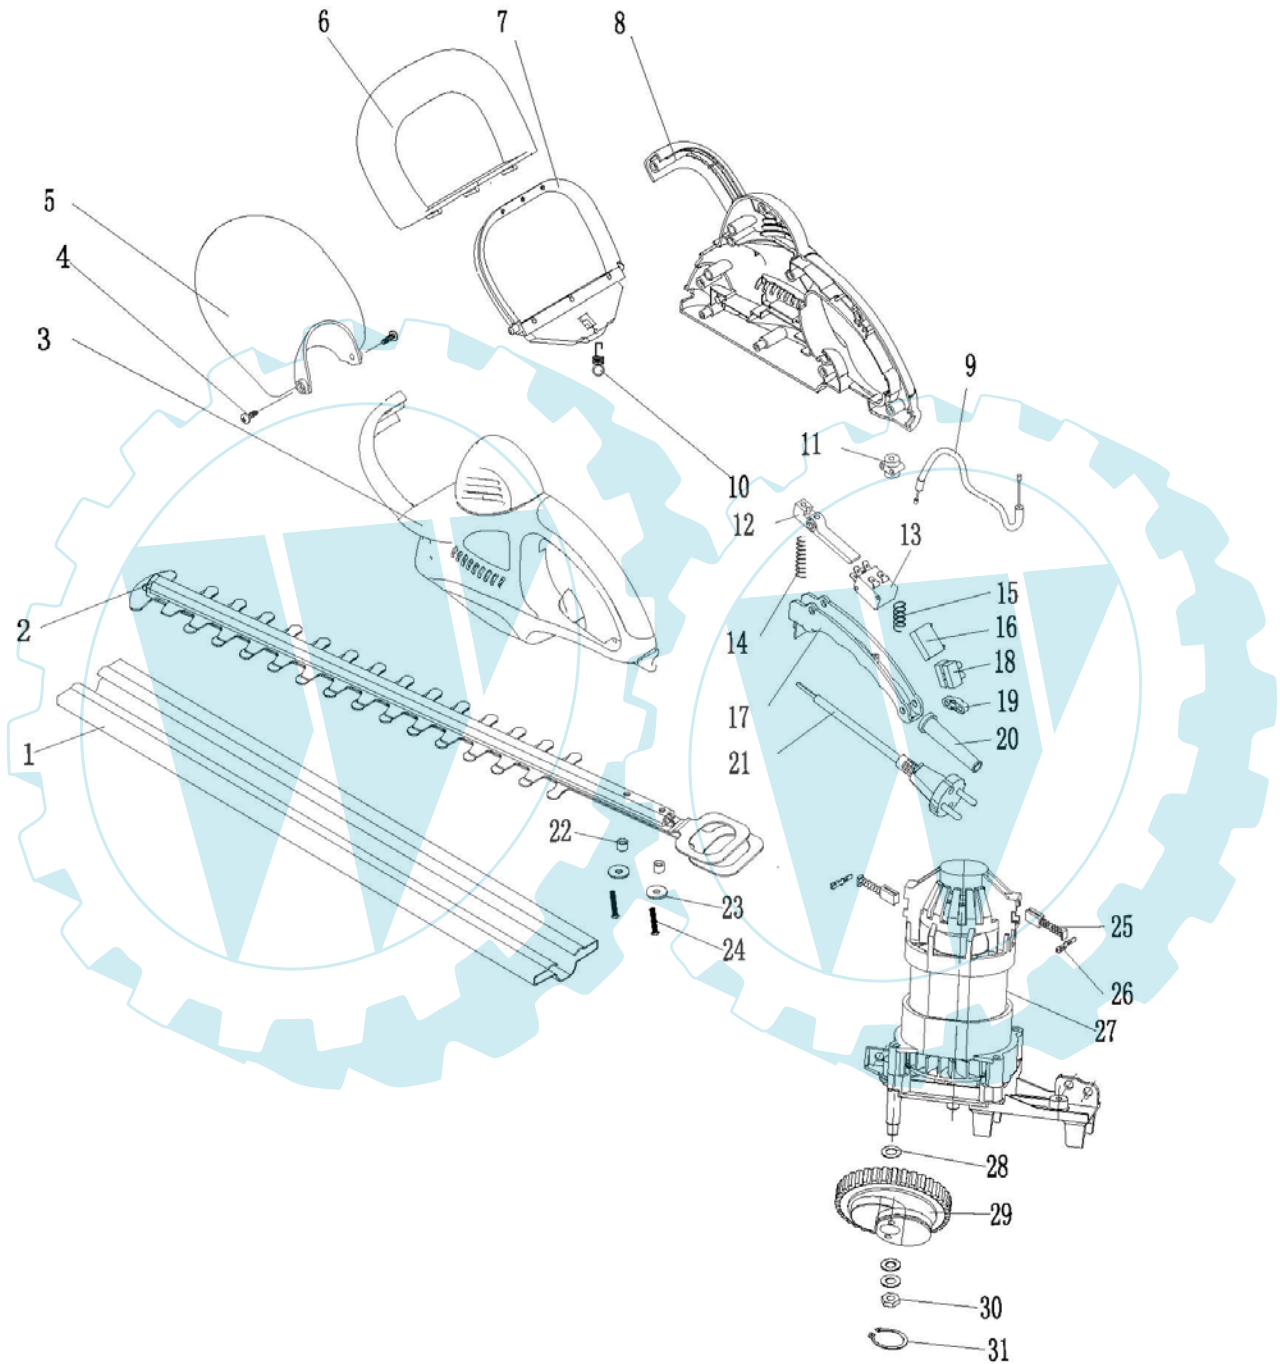

PowerG® EXPLOSIVE DRAWING

Electric Lawn Mower----HTEG03

File: 0020100473ZA

Version: 1.0

Date: 9th Sep,2010

Spare Parts list

File: 0020100473ZA

Version: 1.0

Electric Hedge Trimmer----HTEG03B-510 (GT523)

Pos. No	Part code	Part Description	QTY	losable	damage-able
1	473001R9005	blade cover	1	Y	
2	473002	blade assembly	1		Y
3	473003R3000	left housing body	1		
4	B400017HW005	Cross recessed pan head tapping screw ST4x16	2		
5	473004	safaty guard cover	1		
6	473005R9005	front trigger	1		
7	473006	front framework	1		
8	473007R3000	right housing body	1		
9	473008	soft connect	1		
10	473009	front trigger spring	1		
11	473010	soft connect stator	1		
12	473011	dial plate	1		
13	473012	micro-switch	1		
14	473013	dial plate spring	1		
15	473014	main trigger spring	1		
16	473015	capacitor	1		
17	473016R9005	main trigger	1		
18	473017	wire connection pole	1		
19	473018	cable clipboard	1		
20	473019	cable sheath	1		
21	473020	cable plug	1		
22	473021	gasket blade splint	2		
23	473022	washer for blade	2		
24	B320032W005	Cross recessed pan head screw M5x25	2		
25	473023	carbon brush assembly	2		
26	473024	pinouts for brush holder	2		
27	473025	motor assembly	1		
28	473026	shim	2		
29	473027	drive gear assembly	1		Y
30	473028	nut	1		
31	B278029W005	Circlips for shaft, type A Φ35	1		

REMARKS:

1. The above quotations are based on RMB/USD=6.7280.
  If RMB value increase over 5%, the prices should be adjustable.
2. If main material fluctuated more than 5%, the prices should be adjustable
3. Prices normally valid for one year from the day we offer, except the case we consider it invalid.
4. All prices should be subject to our final confirmation.