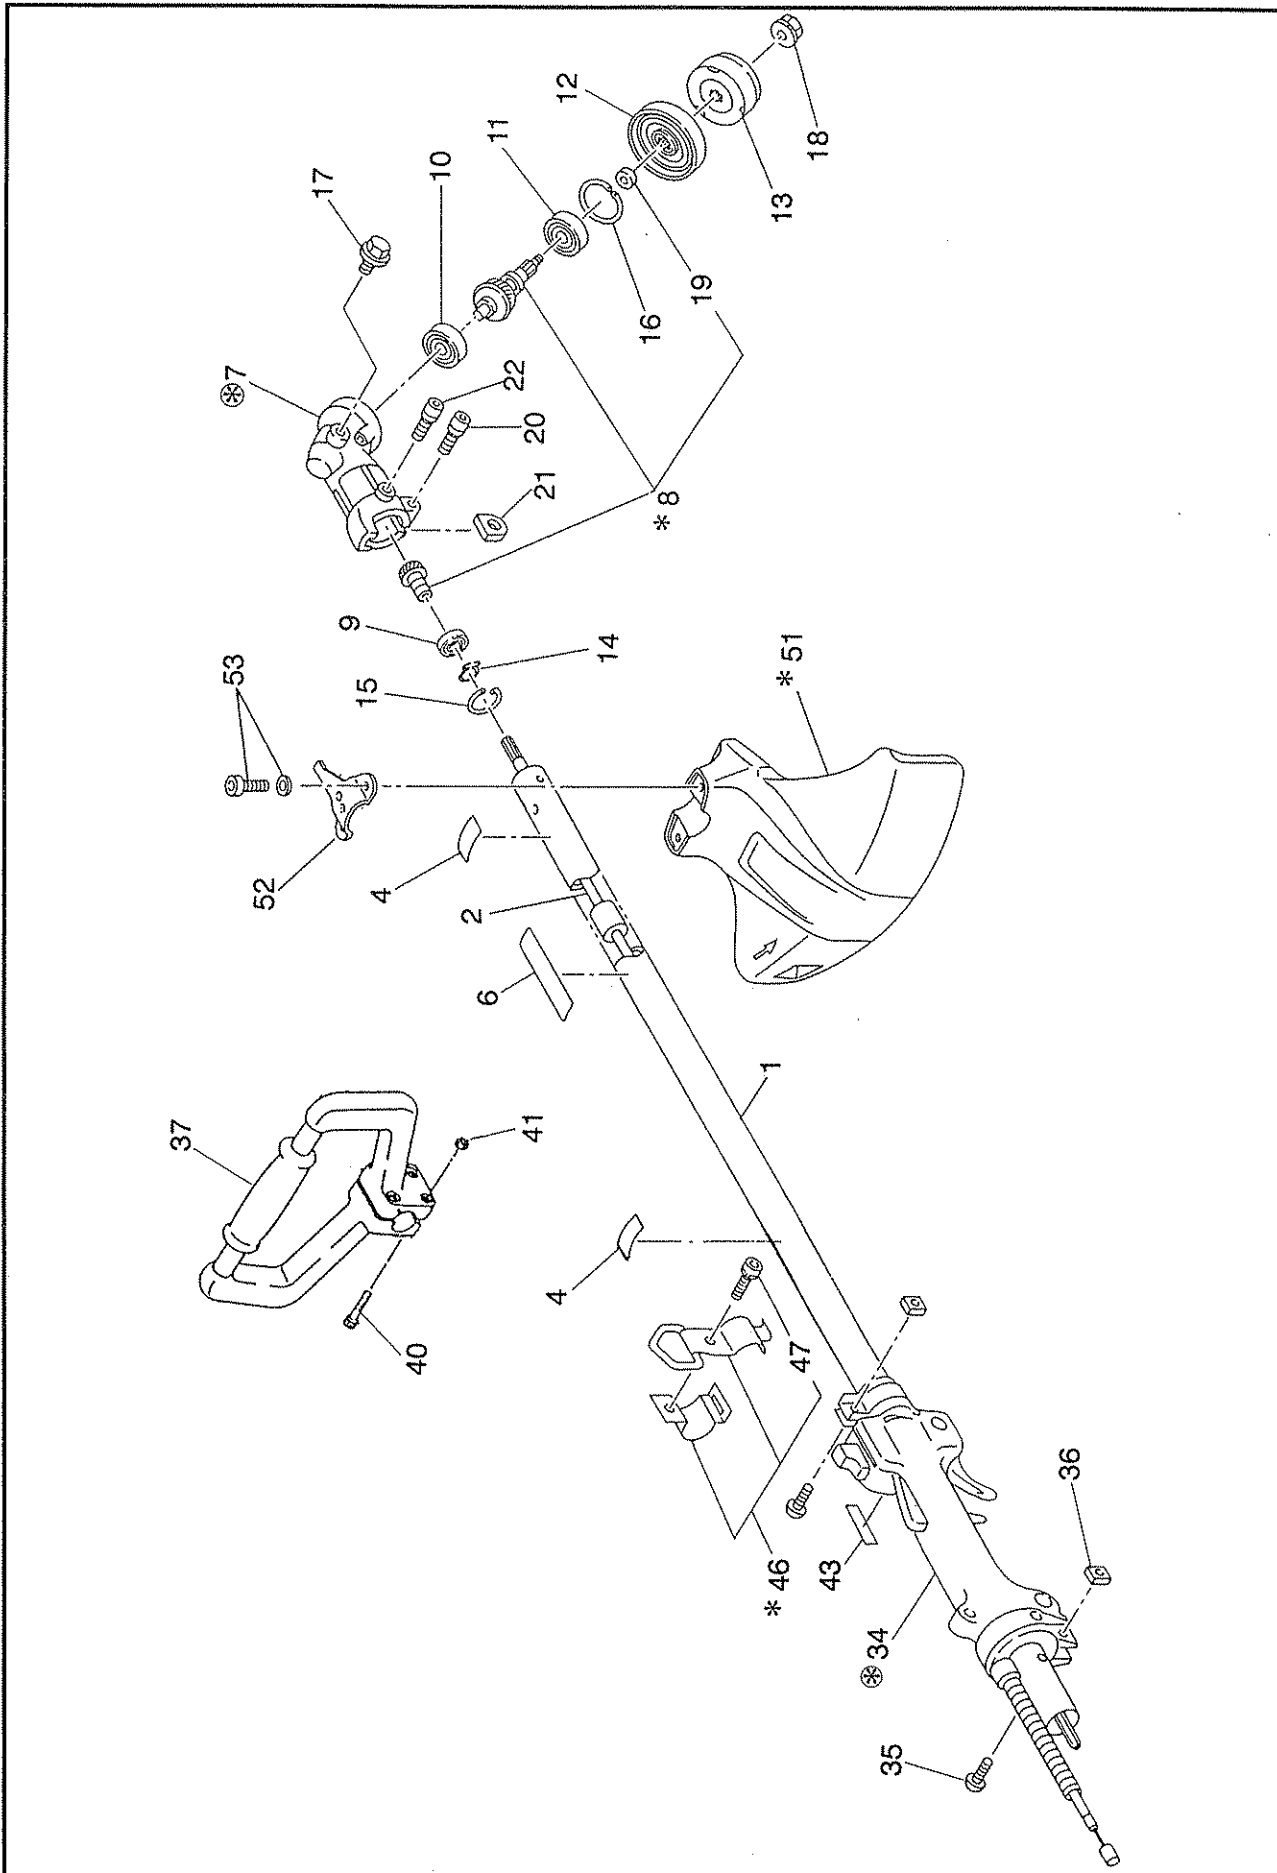

MACHINE BODY

NB2001 (A) PARTS LIST

(U.S. SPEC.)

KEY NO.	PART NO.	QUANTITY	DESCRIPTION	OUR PART NO.
1	6191001001	1	Pipe, Shaft Compl	5525
2	6191500400	1	Shaft	5433
4	6259514700-1	2	Label, Caution	5434
6	6199502100	1	Label, Caution	5534
⑦	6193001003	1	Case, Gear Assembly (Incl. 8-21)	5536
* 8	6193003000	1	Shaft, Cutter Set (Incl. 19)	5537
9	6212500300	1	Ball Bearing (#609zz)	6008
10	0600069990	1	Ball Bearing (626zz)	5310
11	0600109930	1	Ball Bearing (#6000DDU)	5538
12	6198500102	1	Washer, Receive	5539
13	6218003000	1	Washer, Clamp Compl.	6112
14	0031508000	1	Snapring, Outer (ϕ 8)	6130
15	0031424000	1	Snapring, Inner (ϕ 24)	2318
16	0031426000	1	Snapring, Inner (ϕ 26)	6129
17	6253011012	1	Bolt, Oil (M6 x 9 W)	5309
18	6258505000	1	Nut	2325
20	0119059890	1	Socket Head Bolt (M5 x 25 Sw)	6268
21	6251501400	1	Gasket	5514
22	0119059900	1	Socket Head Bolt (M5 x 12 SW)	6128
③ 34	6195007000	1	Control Lever Assembly (Incl. 35,36)	5543
35	6415011130	2	Screw (M6 x 20)	6758
36	6415011140	2	Nut (M6)	6759
37	6214500001	1	Handle	6120
40	0119059860	4	Socket Head Bolt (M5 x 33)	6126
41	0022705000	4	Nut (M5)	1703
43	0736259950	1	Label	6050
* 46	6197002001	1	Hanger Assembly (Incl.47)	5548
47	0119059850	1	Socket Head Bolt (M5 x 14 SW)	6125
* 51	6218008003	1	Protector Assembly. (Incl. 52,53)	8100
52	6418500303	1	Clamp, Protector	6283
53	0011706300	2	Bolt Assembly, Crossrecess (M6 x 30 W SW)	5440