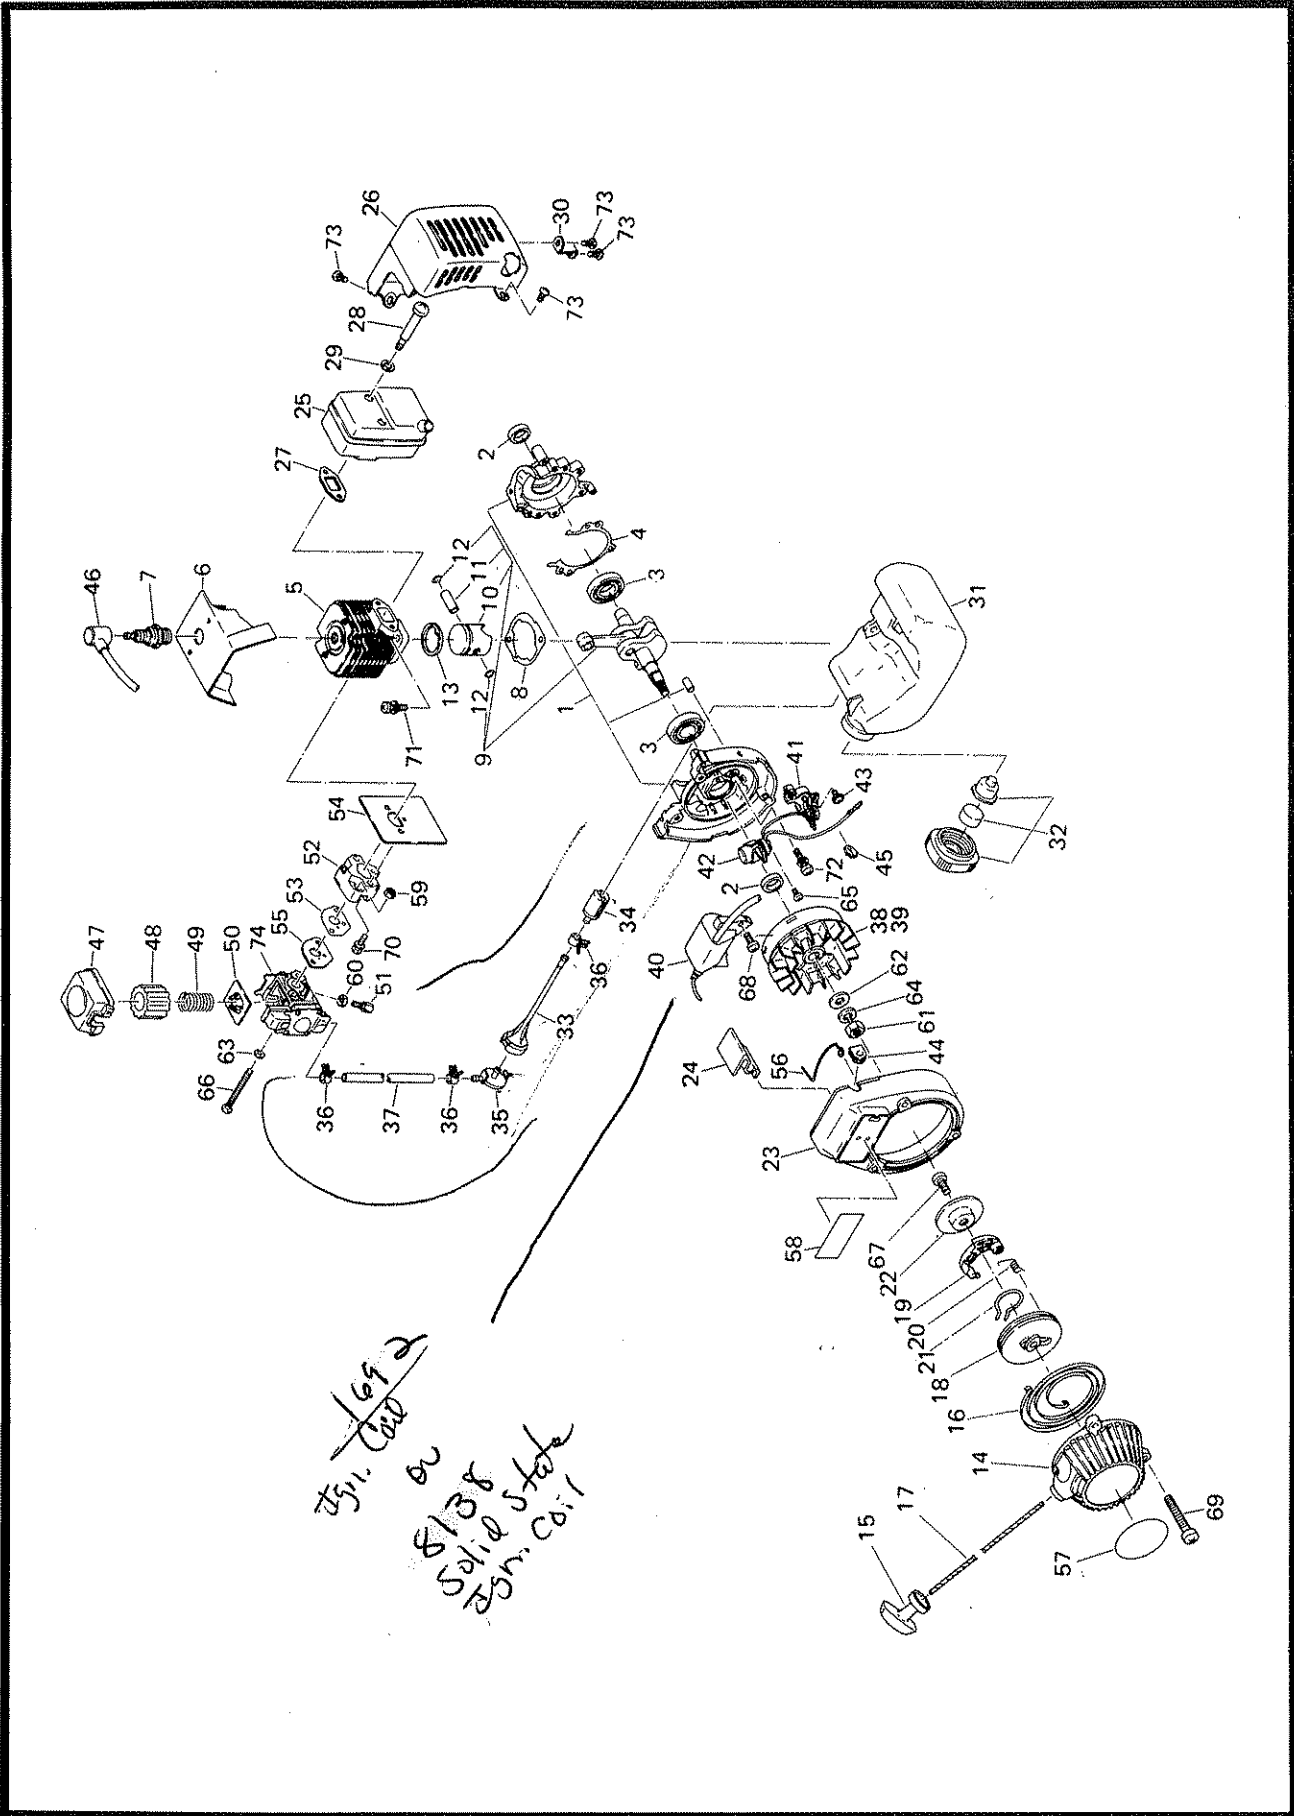

BRUSH CUTTER

Model NB16S

PARTS MANUAL

Ref. No.	Mfg.'s No.	Part Name	Our Part No.	Qty.	Ref. No.	Mfg.'s No.	Part Name	Our Part No.	Qty.
1	NB16F-1050	Flexible shaft complete	1666	1	40	00315-1200-0	Snap ring (outer)	1398	1
2	NB16F-1051	Liner complete	1667	1	41	00320-0500-0	Spring washer (M5)	1286	6
3	NB16F-1011	Pipe case	3133	1	42	00320-0600-0	Spring washer (M6)	1294	1
4	NB16F-1111/1B	Pipe case holder	3134	1	43	00110-0510-0	Bolt assembly (M5×10)	3149	1
6	NB16F-2002E	Clutch assembly (incl. 7-12)	3135	1	44	00431-0516-0	Screw (pan head) (M5×16)	1074	1
7	NB02A-201A	Holder	1662	1	45	00431-0518-0	Screw (pan head) (M5×18)	1707	1
8	NB02A-202D	Clutch shoe	3136	2	46	00431-0535-0	Screw (pan head) (M5×35)	3150	3
9	NB02A-203B	Clutch bolt	3137	2	47	00435-0620-0	Screw (pan head) (M6×20)	3151	2
10	NB25-2104	Spring	3138	1	48	EC02-8516	Plus & minus screw assembly SW (M5×16)	3152	4
11	NB02A-206	Washer (A)	1143	2	49	NB16F-5053	Spark plug guard	3153	1
12	NB02A-207	Washer (B)	1144	2	50	NB16F-8103	Cutter	3154	1
13	NB02A-205	Holder clamping bolt	1147	1					
14	NB16F-2050D	Clutch drum complete	3139	1					
15	NB25-2115	Ball bearing	1688	1					
16	NB16F-0301	Head case assembly (incl. 17-21, 29)	1665	1					
17	NB16F-3101/1	Head case	3140	1					
18	NB16F-3102B	Cutter shaft	1673	1					
19	NB16F-3110	Ball bearing	1674	2					
20	NB25-1114	Gasket (fiber)	1687	1					
21	0170-08996-0	Lock nut (left)	1278	2					
22	NB16F-4105	Loop handle	3141	1					
23	NB16F-4102B	Grip	3142	1					
24	NB23-5103	Locating plate	3143	1					
25	NB16F-5001B	Throttle lever assembly	3144	1					
26	NB16F-5052	Throttle wire complete	3145	1					
27	NB16F-7111B	Hanger	1679	1					
28	NB16F-8120	Safety cover	3146	1					
29	NB16F-8101B	Disk washer (upper)	3147	1					
30	NB16F-8102A	Disk washer (lower)	1681	1					
31	00118-0630-0	Bolt assembly (M6×30)	3148	4					
32	00166-0525-0	Bolt (M5×25)	1701	2					
33	00431-0512-0	Screw (pan head)	1442	2					
34	00227-0500-0	Nut (M5)	1703	6					
35	00310-0500-0	Washer (M5)	1183	3					
36	00310-0600-0	Washer (M6)	1184	1					
37	00312-0600-0	Washer (M6)	1395	2					
38	00314-3000-0	Snap ring (inner)	1188	1					
39	00314-3200-0	Snap ring (inner)	1189	1					