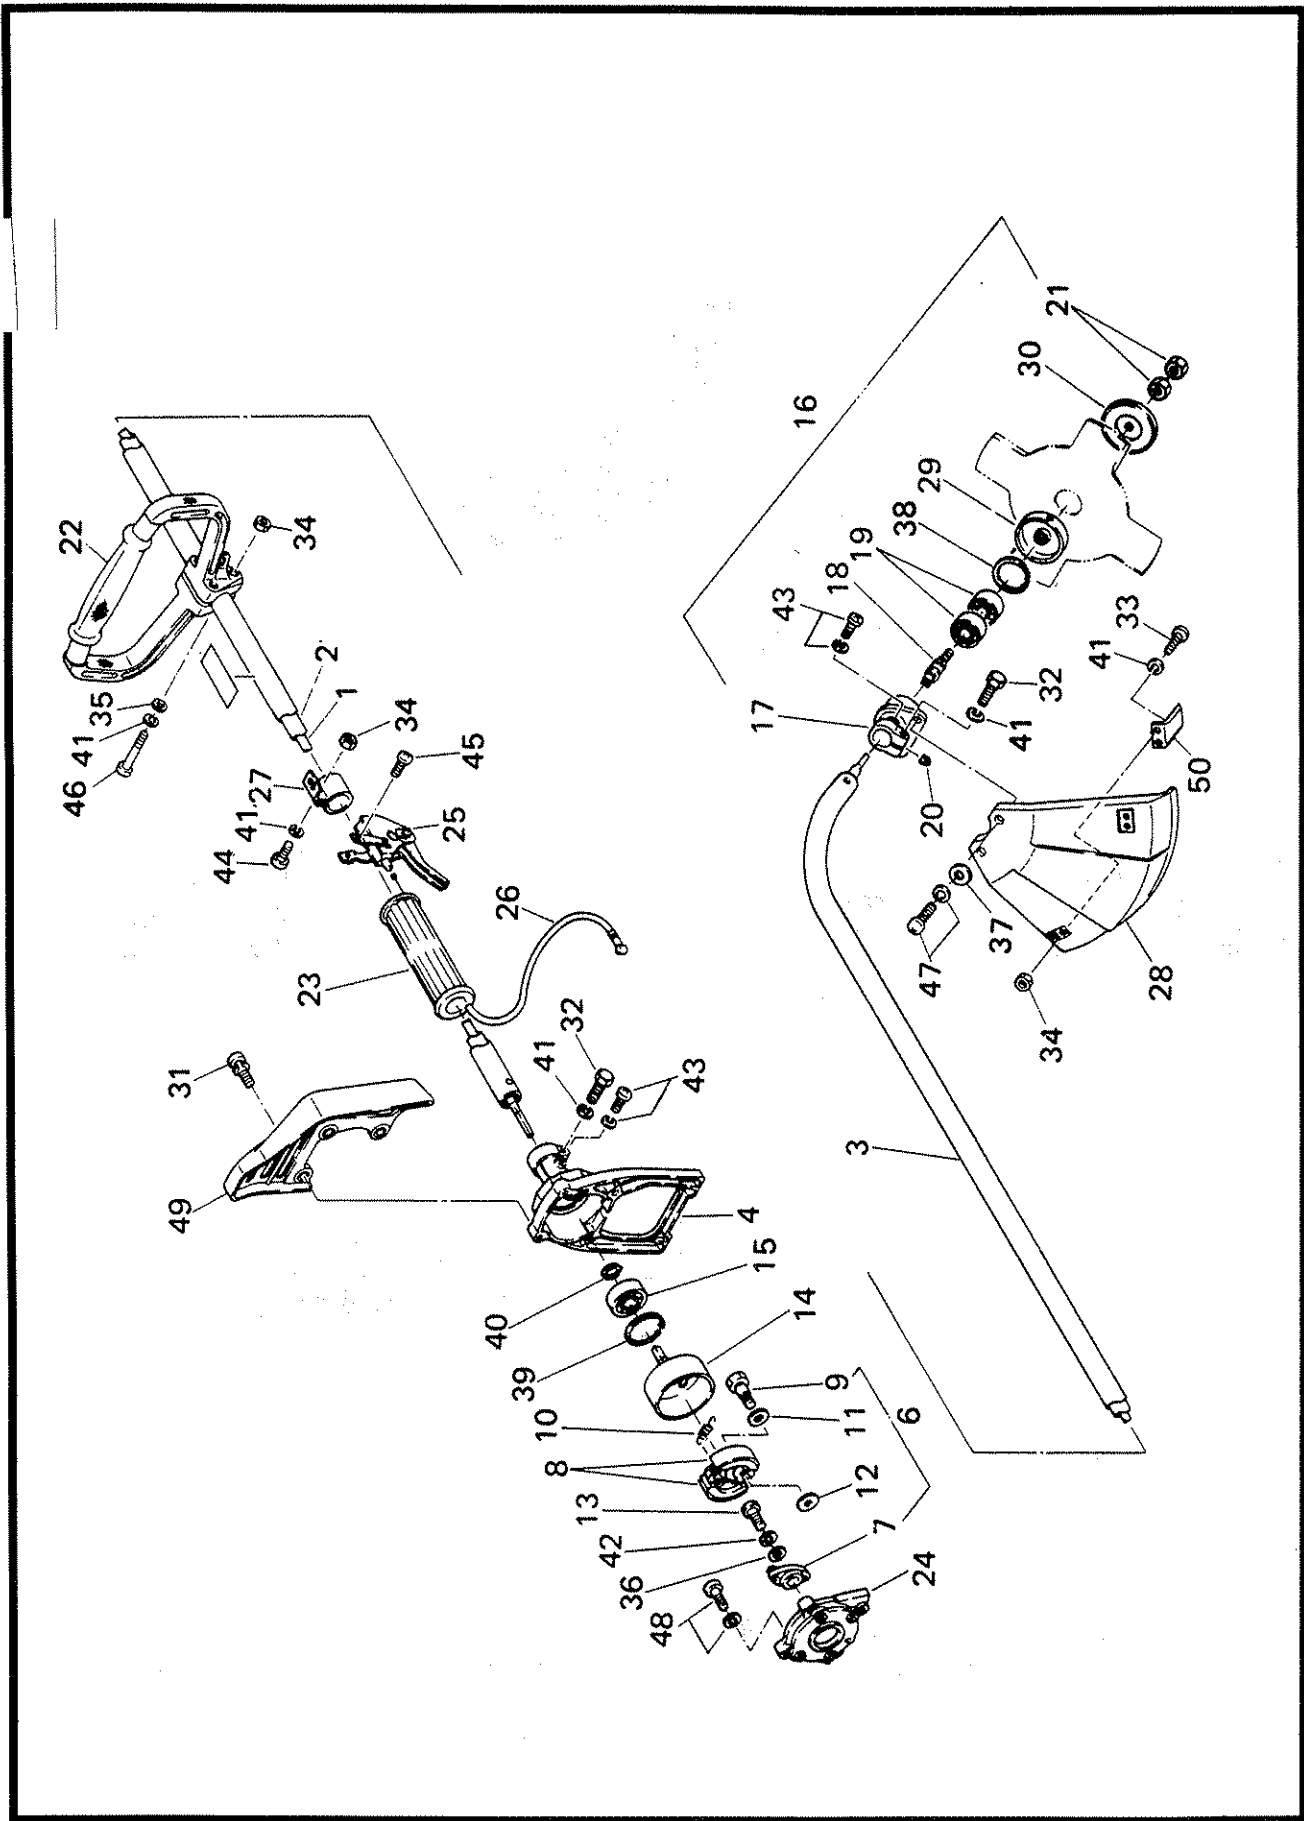

BRUSH CUTTER

Model NB16S

PARTS MANUAL

Ref. No.	Mfg.'s No.	Part Name	Our Part No.	Qty.	Ref. No.	Mfg.'s No.	Part Name	Our Part No.	Qty.
1	NB16F-1050	Flexible shaft complete	1666	1	40	00315-1200-0	Snap ring (outer)	1398	1
2	NB16F-1051	Liner complete	1667	1	41	00320-0500-0	Spring washer (M5)	1286	6
3	NB16F-1011	Pipe case	3133	1	42	00320-0600-0	Spring washer (M6)	1294	1
4	NB16F-1111/1B	Pipe case holder	3134	1	43	00110-0510-0	Bolt assembly (M5×10)	3149	1
6	NB16F-2002E	Clutch assembly (incl. 7-12)	3135	1	44	00431-0516-0	Screw (pan head) (M5×16)	1074	1
7	NB02A-201A	Holder	1662	1	45	00431-0518-0	Screw (pan head) (M5×18)	1707	1
8	NB02A-202D	Clutch shoe	3136	2	46	00431-0535-0	Screw (pan head) (M5×35)	3150	3
9	NB02A-203B	Clutch bolt	3137	2	47	00435-0620-0	Screw (pan head) (M6×20)	3151	2
10	NB25-2104	Spring	3138	1	48	EC02-8516	Plus & minus screw assembly SW (M5×16)	3152	4
11	NB02A-206	Washer (A)	1143	2	49	NB16F-5053	Spark plug guard	3153	1
12	NB02A-207	Washer (B)	1144	2	50	NB16F-8103	Cutter	3154	1
13	NB02A-205	Holder clamping bolt	1147	1					
14	NB16F-2050D	Clutch drum complete	3139	1					
15	NB25-2115	Ball bearing	1688	1					
16	NB16F-0301	Head case assembly (incl. 17-21, 29)	1665	1					
17	NB16F-3101/1	Head case	3140	1					
18	NB16F-3102B	Cutter shaft	1673	1					
19	NB16F-3110	Ball bearing	1674	2					
20	NB25-1114	Gasket (fiber)	1687	1					
21	0170-08996-0	Lock nut (left)	1278	2					
22	NB16F-4105	Loop handle	3141	1					
23	NB16F-4102B	Grip	3142	1					
24	NB23-5103	Locating plate	3143	1					
25	NB16F-5001B	Throttle lever assembly	3144	1					
26	NB16F-5052	Throttle wire complete	3145	1					
27	NB16F-7111B	Hanger	1679	1					
28	NB16F-8120	Safety cover	3146	1					
29	NB16F-8101B	Disk washer (upper)	3147	1					
30	NB16F-8102A	Disk washer (lower)	1681	1					
31	00118-0630-0	Bolt assembly (M6×30)	3148	4					
32	00166-0525-0	Bolt (M5×25)	1701	2					
33	00431-0512-0	Screw (pan head)	1442	2					
34	00227-0500-0	Nut (M5)	1703	6					
35	00310-0500-0	Washer (M5)	1183	3					
36	00310-0600-0	Washer (M6)	1184	1					
37	00312-0600-0	Washer (M6)	1395	2					
38	00314-3000-0	Snap ring (inner)	1188	1					
39	00314-3200-0	Snap ring (inner)	1189	1					