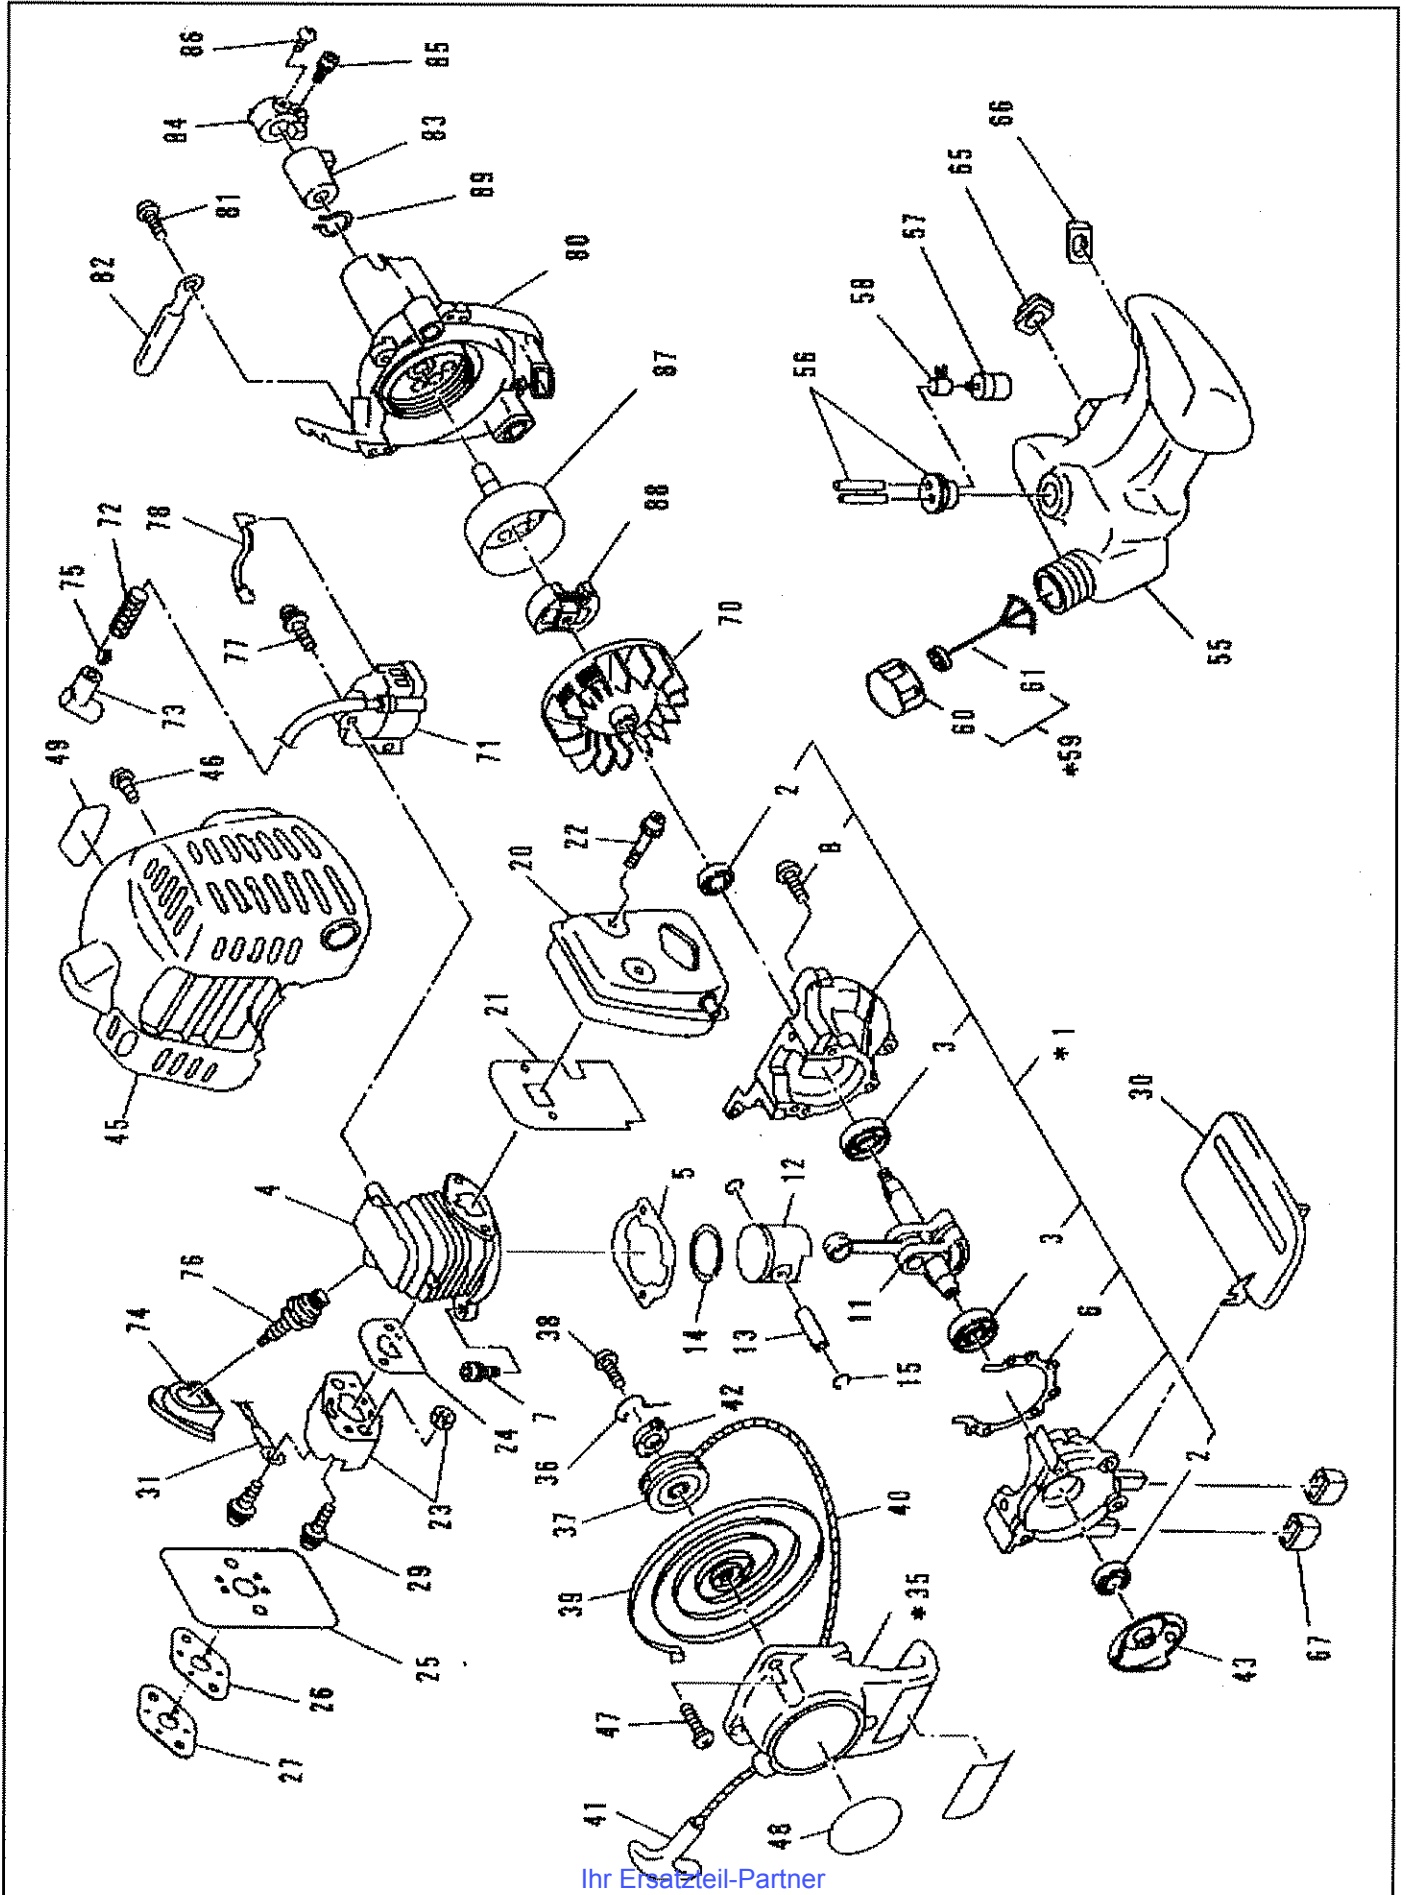

**BRUSH CUTTER**

**MODEL NB020A**

**(U.S. SPEC.)**

**PARTS MANUAL**

MACHINE BODY

Ihr Ersatzteil-Partner

ENGINE BODY

**CARBURETOR & AIR CLEANER**

KEY NO.	PART NO.	QTY.	DESCRIPTION	OUR PART NO.
1	0043305650	2	Screw Assembly (M5x65 W, SW)	5590
2	5253020010	1	Cover Air Cleaner	9011
3	523004010	1	Filter Air	6568
4	5253003020	1	Housing Assembly Air Cleaner	9012
*10	5196017000	1	Carburetor (WYL-Incl.16-32)	9013
11	5236061000	1	Ring-O	5533
16	5236018040	1	Swivel	5418
18	5206008030	1	Screw	5419
20	5316005120	1	Ring-Spring retaining	6511
21	5246001010	1	Ring-O	6510
22	5196002020	1	Jet (#34.5)	5597
23	5246001030	1	Gasket- Pump	6498
24	5246001040	1	Diaphragm - Pump	6499
25	5016004010	1	Screw - Inlet	6508
*26	5236046130	1	Body Assembly Pump (Incl.25)	3861
27	5236046040	1	Gasket -Met'G Diaphragm	5531
28	5316005250	1	Diaphragm Assembly - Met'G	3171
29	5236046060	1	Body Assembly - Air Purge	3863
30	5216001150	1	Pump - Primer	6504
31	5236046050	1	Cover - Primer Pump	6790
32	5236046010	4	Screw	5602

# STANDARD ACCESSORY

KEY NO.	PART NO.	QTY.	DESCRIPTION	OUR PART NO.
1	6197004000	1	Band Assembly	9014
*3	6199032000	1	Tool	9015
4	0717049990	1	Wrench, Socket Head (M5)	8096
6	6199511800	1	Instruction Manual	
			Ihr Ersatzteil-Partner	