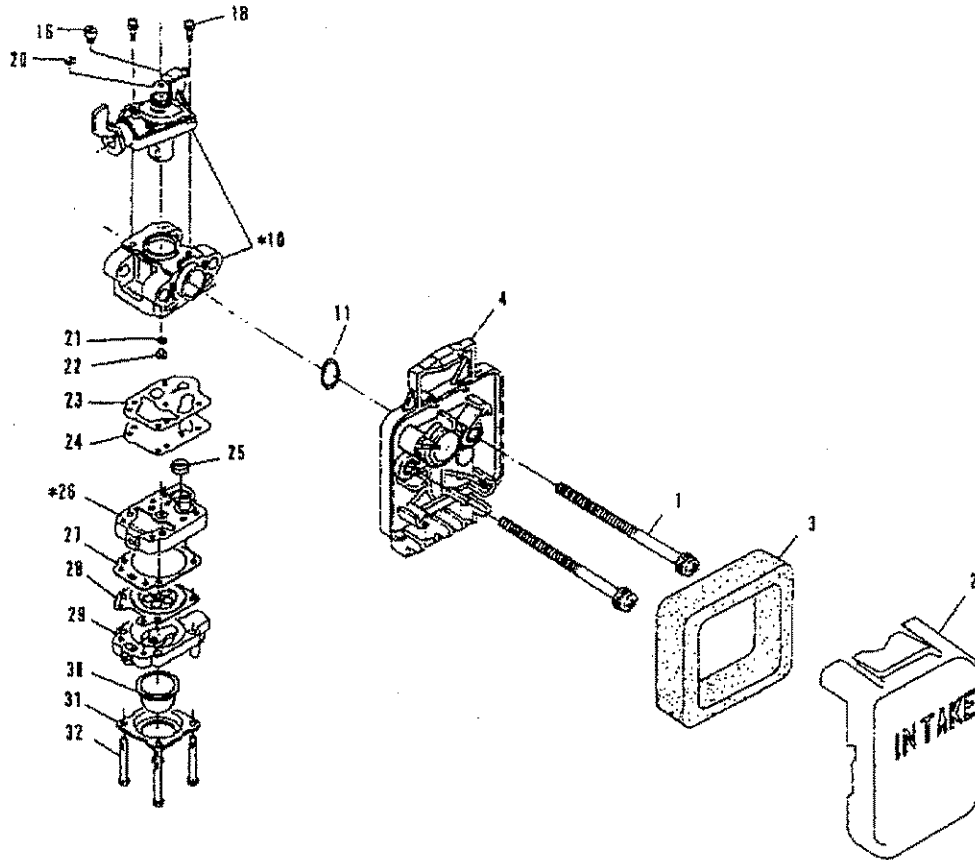

**BRUSH CUTTER**

**MODEL NB020A**

**(U.S. SPEC.)**

**PARTS MANUAL**

MACHINE BODY

Ihr Ersatzteil-Partner

ENGINE BODY

**CARBURETOR & AIR CLEANER**

KEY NO.	PART NO.	QTY.	DESCRIPTION	OUR PART NO.
1	0043305650	2	Screw Assembly (M5x65 W, SW)	5590
2	5253020010	1	Cover Air Cleaner	9011
3	523004010	1	Filter Air	6568
4	5253003020	1	Housing Assembly Air Cleaner	9012
*10	5196017000	1	Carburetor (WYL-Incl.16-32)	9013
11	5236061000	1	Ring-O	5533
16	5236018040	1	Swivel	5418
18	5206008030	1	Screw	5419
20	5316005120	1	Ring-Spring retaining	6511
21	5246001010	1	Ring-O	6510
22	5196002020	1	Jet (#34.5)	5597
23	5246001030	1	Gasket- Pump	6498
24	5246001040	1	Diaphragm - Pump	6499
25	5016004010	1	Screw - Inlet	6508
*26	5236046130	1	Body Assembly Pump (Incl.25)	3861
27	5236046040	1	Gasket -Met'G Diaphragm	5531
28	5316005250	1	Diaphragm Assembly - Met'G	3171
29	5236046060	1	Body Assembly - Air Purge	3863
30	5216001150	1	Pump - Primer	6504
31	5236046050	1	Cover - Primer Pump	6790
32	5236046010	4	Screw	5602

# STANDARD ACCESSORY

KEY NO.	PART NO.	QTY.	DESCRIPTION	OUR PART NO.
1	6197004000	1	Band Assembly	9014
*3	6199032000	1	Tool	9015
4	0717049990	1	Wrench, Socket Head (M5)	8096
6	6199511800	1	Instruction Manual	
			Ihr Ersatzteil-Partner	