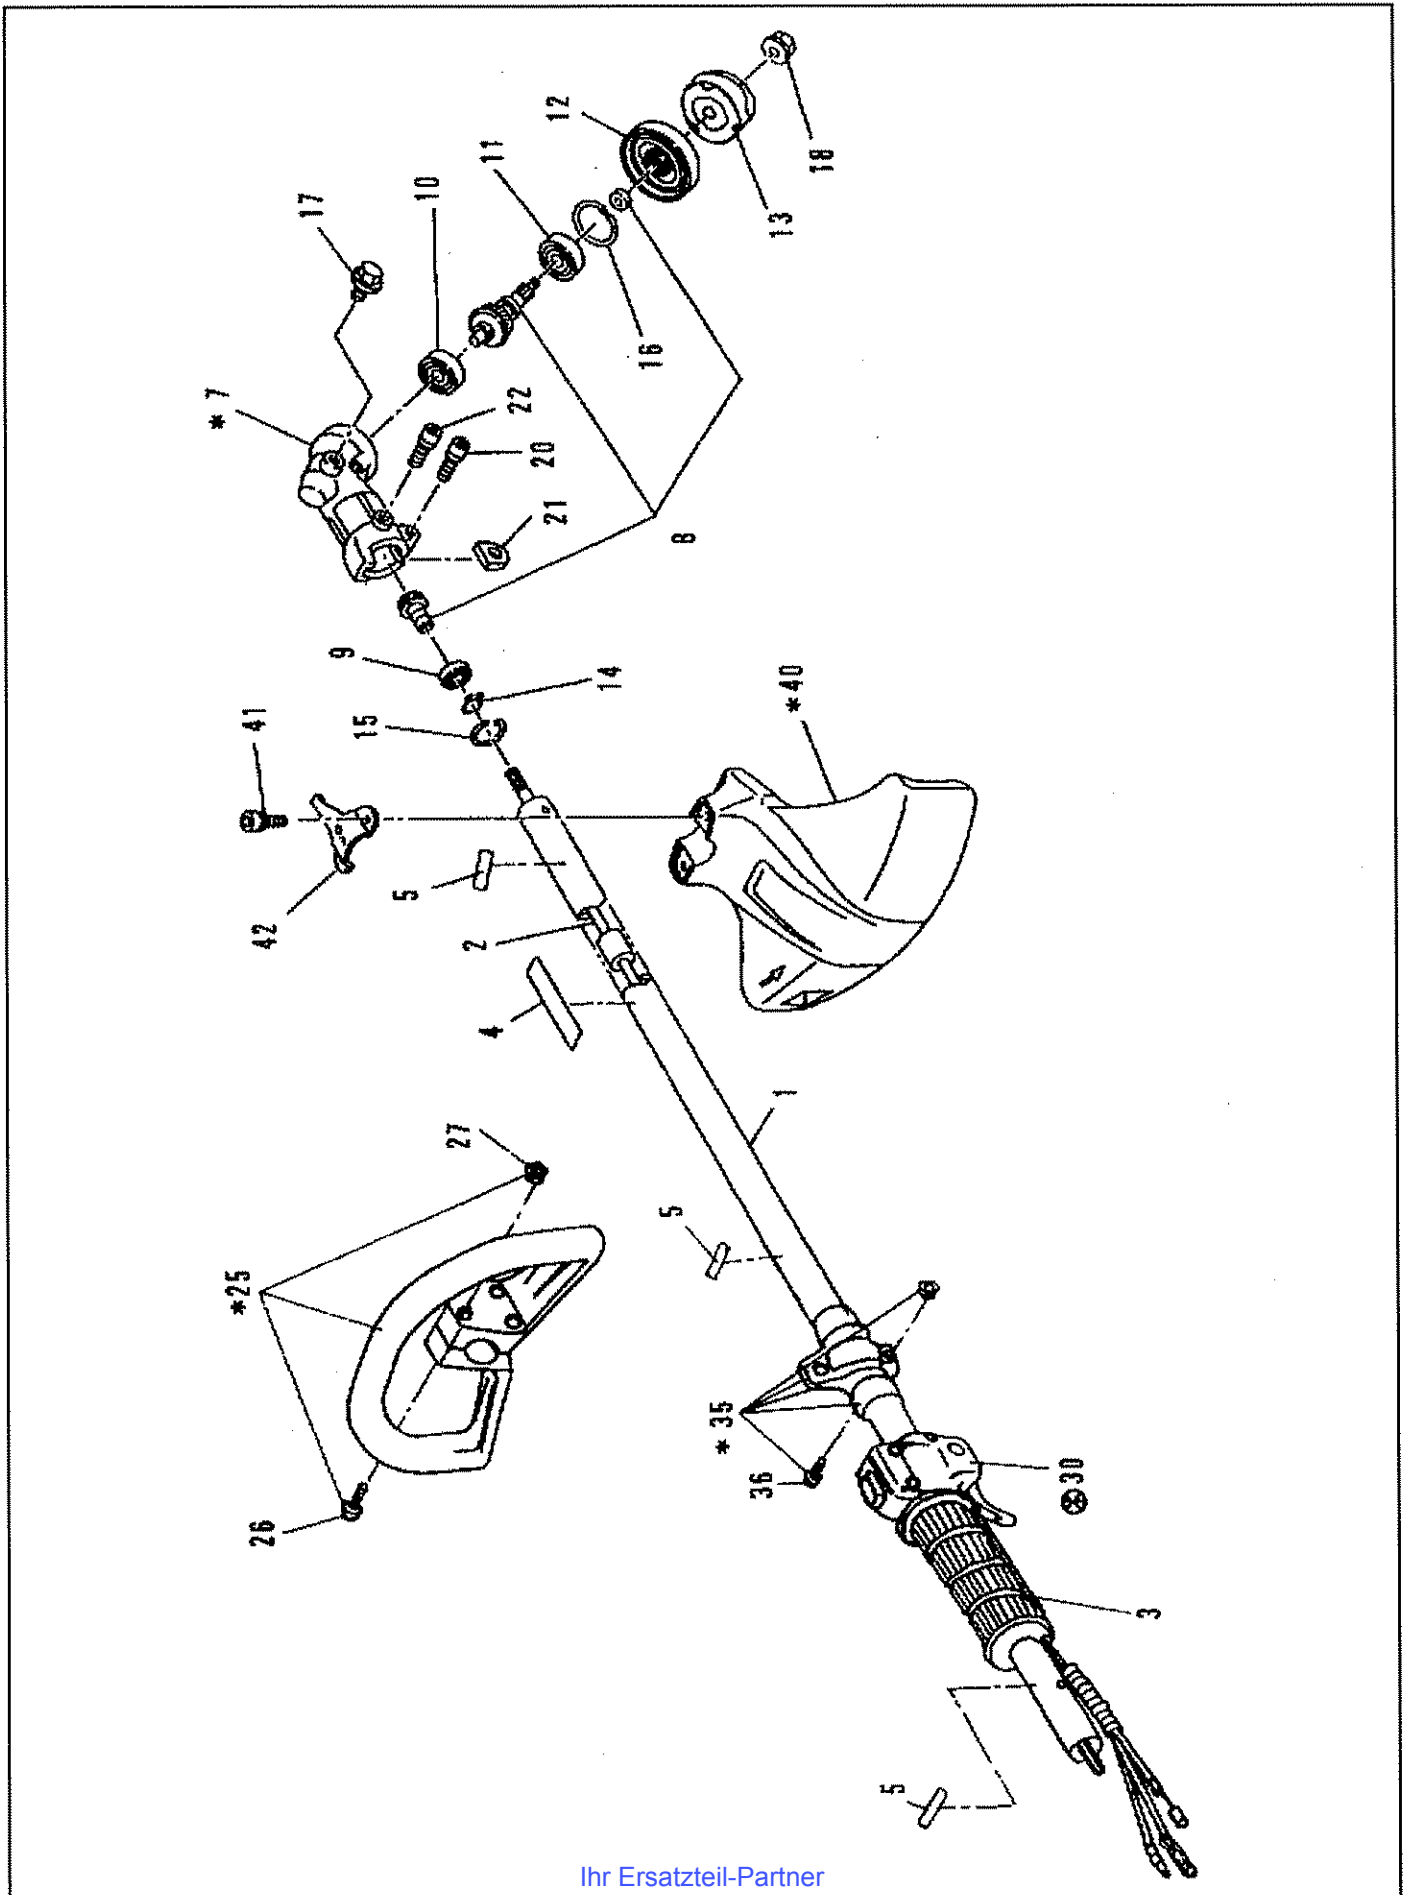

**BRUSH CUTTER**

**MODEL NB020A**

**(U.S. SPEC.)**

**PARTS MANUAL**

MACHINE BODY

Ihr Ersatzteil-Partner

ENGINE BODY

**CARBURETOR & AIR CLEANER**

KEY NO.	PART NO.	QTY.	DESCRIPTION	OUR PART NO.
1	0043305650	2	Screw Assembly (M5x65 W, SW)	5590
2	5253020010	1	Cover Air Cleaner	9011
3	523004010	1	Filter Air	6568
4	5253003020	1	Housing Assembly Air Cleaner	9012
*10	5196017000	1	Carburetor (WYL-Incl.16-32)	9013
11	5236061000	1	Ring-O	5533
16	5236018040	1	Swivel	5418
18	5206008030	1	Screw	5419
20	5316005120	1	Ring-Spring retaining	6511
21	5246001010	1	Ring-O	6510
22	5196002020	1	Jet (#34.5)	5597
23	5246001030	1	Gasket- Pump	6498
24	5246001040	1	Diaphragm - Pump	6499
25	5016004010	1	Screw - Inlet	6508
*26	5236046130	1	Body Assembly Pump (Incl.25)	3861
27	5236046040	1	Gasket -Met'G Diaphragm	5531
28	5316005250	1	Diaphragm Assembly - Met'G	3171
29	5236046060	1	Body Assembly - Air Purge	3863
30	5216001150	1	Pump - Primer	6504
31	5236046050	1	Cover - Primer Pump	6790
32	5236046010	4	Screw	5602

# STANDARD ACCESSORY

KEY NO.	PART NO.	QTY.	DESCRIPTION	OUR PART NO.
1	6197004000	1	Band Assembly	9014
*3	6199032000	1	Tool	9015
4	0717049990	1	Wrench, Socket Head (M5)	8096
6	6199511800	1	Instruction Manual	
			Ihr Ersatzteil-Partner	