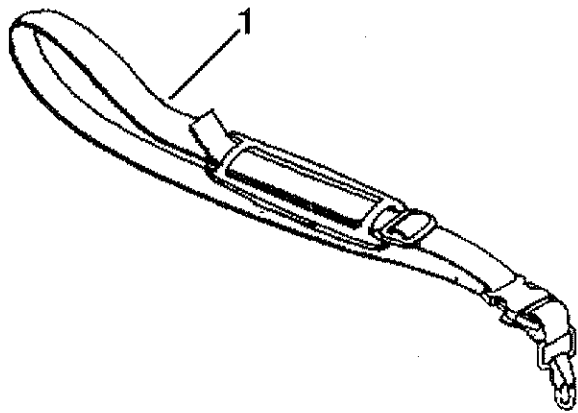

**BRUSH CUTTER**

**MODEL NB020A**

**(U.S. SPEC.)**

**PARTS MANUAL**

MACHINE BODY

Ihr Ersatzteil-Partner

ENGINE BODY

**CARBURETOR & AIR CLEANER**

KEY NO.	PART NO.	QTY.	DESCRIPTION	OUR PART NO.
1	0043305650	2	Screw Assembly (M5x65 W, SW)	5590
2	5253020010	1	Cover Air Cleaner	9011
3	523004010	1	Filter Air	6568
4	5253003020	1	Housing Assembly Air Cleaner	9012
*10	5196017000	1	Carburetor (WYL-Incl.16-32)	9013
11	5236061000	1	Ring-O	5533
16	5236018040	1	Swivel	5418
18	5206008030	1	Screw	5419
20	5316005120	1	Ring-Spring retaining	6511
21	5246001010	1	Ring-O	6510
22	5196002020	1	Jet (#34.5)	5597
23	5246001030	1	Gasket- Pump	6498
24	5246001040	1	Diaphragm - Pump	6499
25	5016004010	1	Screw - Inlet	6508
*26	5236046130	1	Body Assembly Pump (Incl.25)	3861
27	5236046040	1	Gasket -Met'G Diaphragm	5531
28	5316005250	1	Diaphragm Assembly - Met'G	3171
29	5236046060	1	Body Assembly - Air Purge	3863
30	5216001150	1	Pump - Primer	6504
31	5236046050	1	Cover - Primer Pump	6790
32	5236046010	4	Screw	5602

# STANDARD ACCESSORY

KEY NO.	PART NO.	QTY.	DESCRIPTION	OUR PART NO.
1	6197004000	1	Band Assembly	9014
*3	6199032000	1	Tool	9015
4	0717049990	1	Wrench, Socket Head (M5)	8096
6	6199511800	1	Instruction Manual	
			Ihr Ersatzteil-Partner	