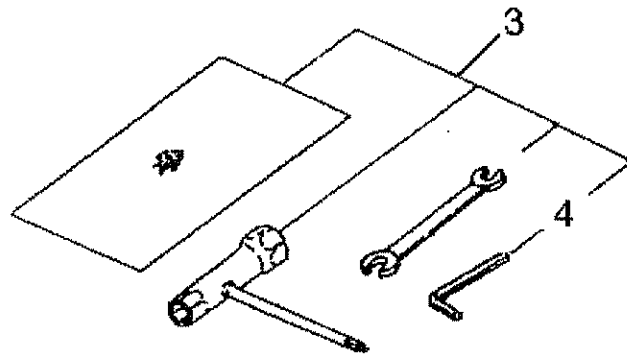

**BRUSH CUTTER**

**MODEL NB020A**

**(U.S. SPEC.)**

**PARTS MANUAL**

MACHINE BODY

Ihr Ersatzteil-Partner

ENGINE BODY

**CARBURETOR & AIR CLEANER**

KEY NO.	PART NO.	QTY.	DESCRIPTION	OUR PART NO.
1	0043305650	2	Screw Assembly (M5x65 W, SW)	5590
2	5253020010	1	Cover Air Cleaner	9011
3	523004010	1	Filter Air	6568
4	5253003020	1	Housing Assembly Air Cleaner	9012
*10	5196017000	1	Carburetor (WYL-Incl.16-32)	9013
11	5236061000	1	Ring-O	5533
16	5236018040	1	Swivel	5418
18	5206008030	1	Screw	5419
20	5316005120	1	Ring-Spring retaining	6511
21	5246001010	1	Ring-O	6510
22	5196002020	1	Jet (#34.5)	5597
23	5246001030	1	Gasket- Pump	6498
24	5246001040	1	Diaphragm - Pump	6499
25	5016004010	1	Screw - Inlet	6508
*26	5236046130	1	Body Assembly Pump (Incl.25)	3861
27	5236046040	1	Gasket -Met'G Diaphragm	5531
28	5316005250	1	Diaphragm Assembly - Met'G	3171
29	5236046060	1	Body Assembly - Air Purge	3863
30	5216001150	1	Pump - Primer	6504
31	5236046050	1	Cover - Primer Pump	6790
32	5236046010	4	Screw	5602

# STANDARD ACCESSORY

KEY NO.	PART NO.	QTY.	DESCRIPTION	OUR PART NO.
1	6197004000	1	Band Assembly	9014
*3	6199032000	1	Tool	9015
4	0717049990	1	Wrench, Socket Head (M5)	8096
6	6199511800	1	Instruction Manual	
			Ihr Ersatzteil-Partner	