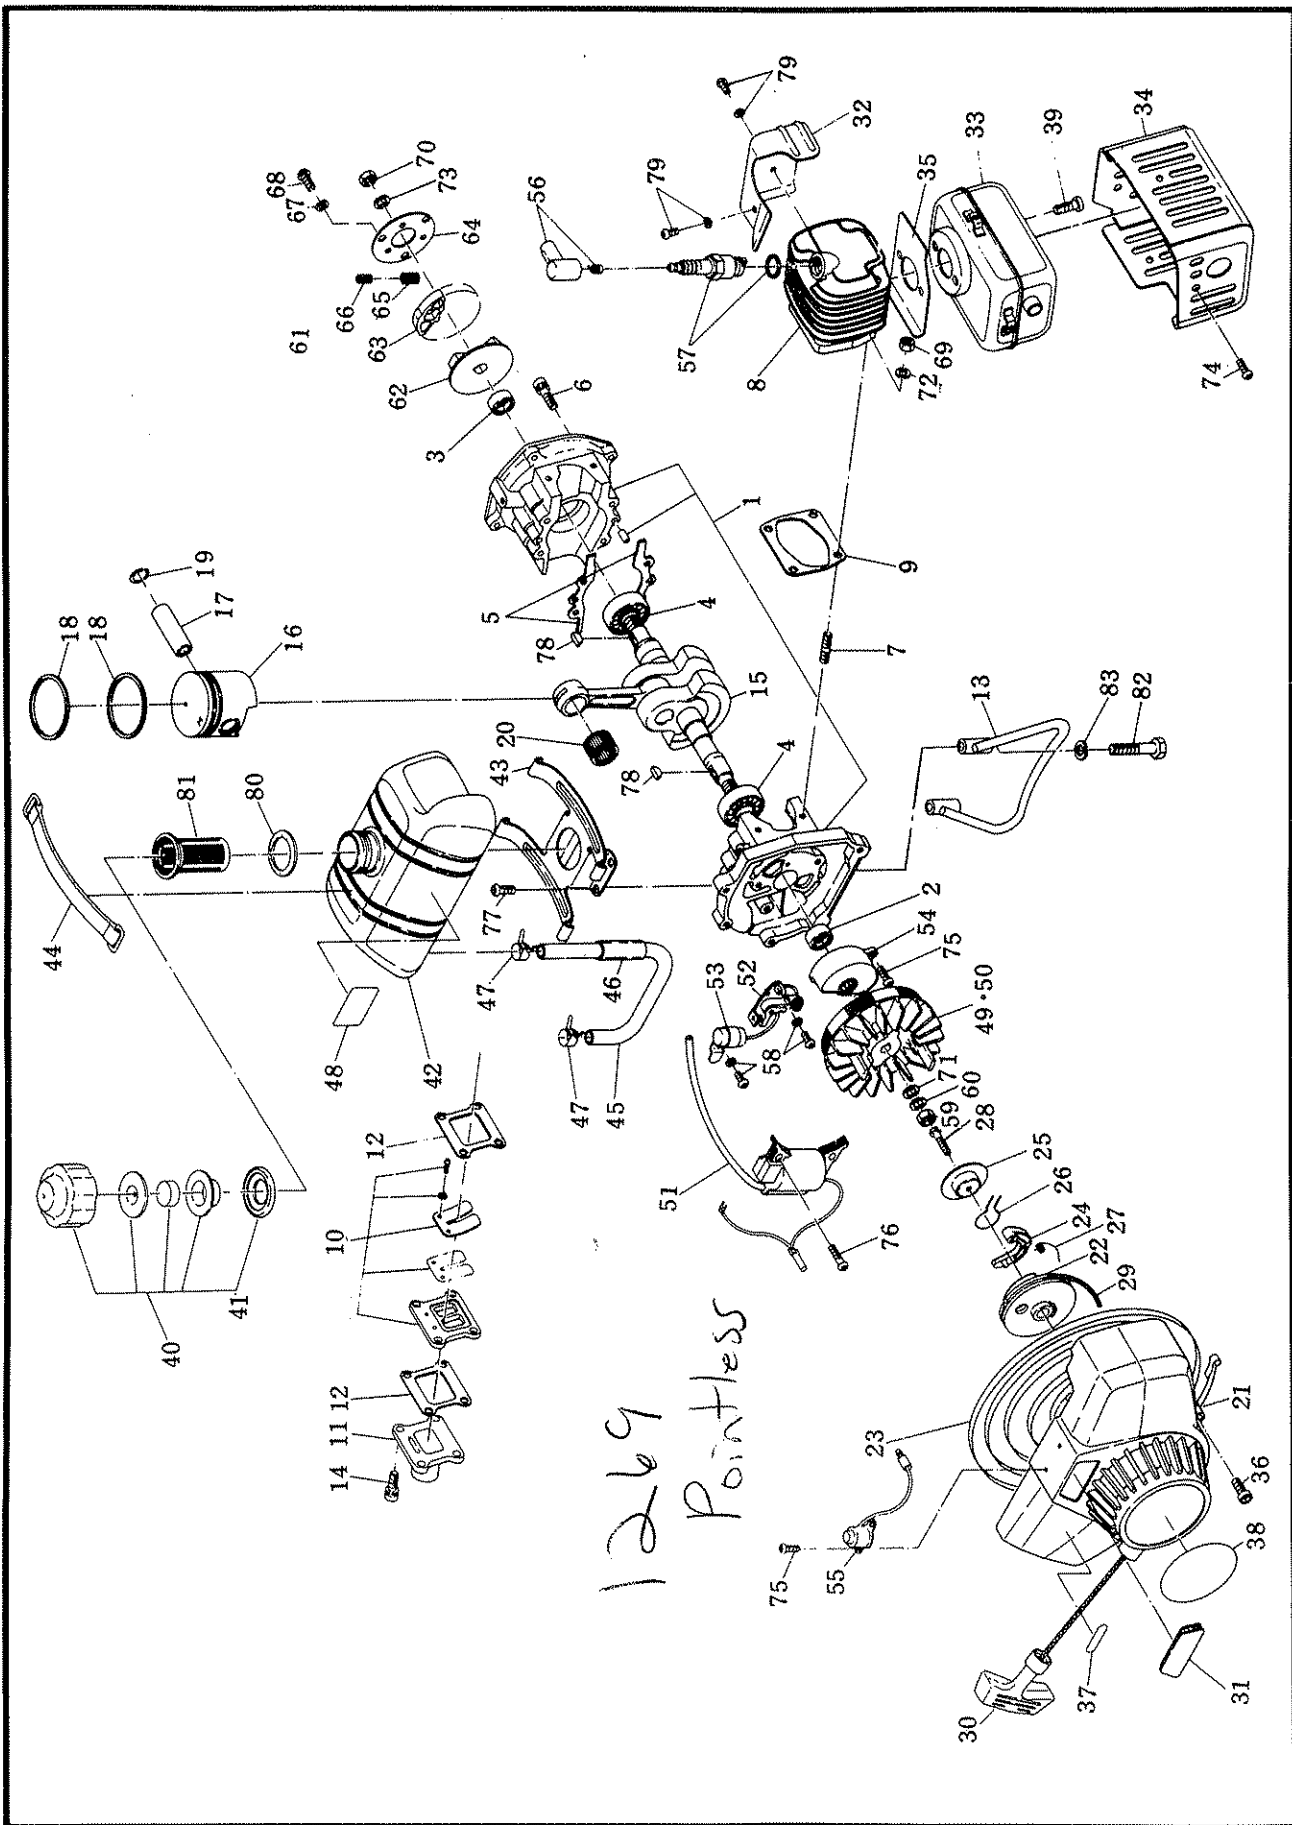

Ref. No.	Mfg.'s No.	Part Name	Our Part No.	Qty.	Ref. No.	Mfg.'s No.	Part Name	Our Part No.	Qty.
1	EC04-072	Crank case compl. (incl. 2-7)	1210	1	43	EC03-303d	Fuel tank stand	4031	1
2	0440-12999-1	Oil seal (front)	1002	1	44	EC04-304a	Tank band	1259	2
3	0440-15997-1	Oil seal (rear)	1212	1	45	EC03-6101	Fuel pipe	1260	1
4	0600-15988-0	Ball bearing	1213	2	46	EC03-6103	Protective pipe	1261	1
5	EC03-071	Crank case packing set	1214	1	47	0561-13998-2	Hose clamp	1262	2
6	0119-05994-0	Bolt (socket head) (M5 x 30)	1215	4	48	EC02-912	Label (caution)	1653	1
7	0105-06994-0	Stud (M6)	1216	4	49	EC04-0701a	Magneto compl. (incl. 50-54)	1265	1
8	EC04-105i	Cylinder	4013	1	50	11100070020	Flywheel	4032	1
9	EC03-109a	Cylinder packing	1218	1	51	11400041000	Ignition coil	4033	1
10	EC03-091	Reed compl.	1219	1	52	11320052000	Breaker	4034	1
11	EC03-104b	Carburetor bracket	1220	1	53	11380040010	Condenser	1272	1
12	EC03-115	Reed bracket packing	4014	2	54	11390000000	Cover	1273	1
13	NB03D-523	Stand	1338	1	55	EC04-0711	Stop button compl.	1274	1
14	0119-05995-0	Bolt (socket head) (M5 x 18)	1223	4	56	KM61-088c	Plug cap compl.	1275	1
15	EC04-096c	Crankshaft compl.	1225	1	57	0650-14995-0	Spark plug NGKB7HS	1276	1
16	EC04-206/2b	Piston	1227	1	58	0140-04998-0	Plus & minus thread with plain wash (M4 x 8)	1277	2
17	EC04-207a	Piston pin	1228	1	59	0170-08996-0	Nut (left) (M8)	1278	1
18	EC04-210a	Piston ring	1229	2	60	0203-08999-0	Spring wash (left) (M8)	1440	1
19	0565-11999-0	Clip	1230	2	61	NB03D-0201a	Clutch compl. (incl. 62-68)	4035	1
20	0610-129961	Needle bearing	4015	1	62	NB03-203	Retainer	1281	1
21	EC04-0510G	Recoil starter compl. (incl. 22-30)	4016	1	63	NB03D-2101	Clutch shoe	4036	3
22	A54103200100	Reel	4017	1	64	NB03D-204a	Shoe keep plate	4037	1
23	A60003200000	Spiral spring	4018	1	65	NB03-208	Spring A	1284	3
24	A55003210001	Ratchet	4019	1	66	NB03-209	Spring B	1285	3
25	A56003200090	Friction plate	4020	1	67	00320-0500-0	Spring washer (M5)	1286	3
26	A60102600000	Friction spring	1024	1	68	00431-0510-0	Screw (pan head) (M5 x 10)	1287	3
27	A60503210000	Return spring	1605	1	69	00218-0600-0	Nut (M6)	1290	4
28	141051251002	Bind screw	4021	1	70	00228-0800-0	Nut (M8)	1291	1
29	A57120950000	Starter rope	4022	1	71	00310-0800-0	Washer (M8)	1428	1
30	A30501100001	Starter knob compl.	1241	1	72	00320-0600-0	Spring washer (M6)	1294	4
31	EC04-5108	Rubber plug	4023	1	73	00320-0800-0	Spring washer (M8)	1295	1
32	EC03-5121G	Cylinder cover	1340	1	74	0140-05996-0	Screw (M5 x 6)	4038	4
33	EC03-0320/1a	Muffler	4024	1	75	00431-0408-0	Screw (pan head) (M4 x 8)	1297	4
34	EC03-0301a	Muffler cover compl.	4025	1	76	00431-0416-0	Screw (pan head) (M4 x 16)	1298	2
35	EC03-3122	Muffler gasket	1341	1	77	00431-0512-0	Screw (pan head) (M5 x 12)	1442	3
36	0119-05999-0	Bolt (socket head) (M5 x 18)	1248	3	78	00532-0310-0	Woodruff key	1077	2
37	P301-E-511a	Name plate	4026	1	79	00435-0408-0	Screw ass'y (M4 x 8)	4039	2
38	0739-669810	Label	4027	1	80	EC05A-6111	Packing B	4040	1
39	0119-06999-0	Bolt (socket head) (M6 x 18)	1253	2	81	0641279990	Fuel filter	4041	1
40	EC02-083	Fuel tank cap compl. (incl. 41)	4028	1	82	0016606400	Bolt (M6 x 40)	1444	2
41	EC02-644	Packing A	4029	1	83	00320-06-000	Spring washer (M6)	1294	2
42	EC04-6131	Fuel tank	4030	1