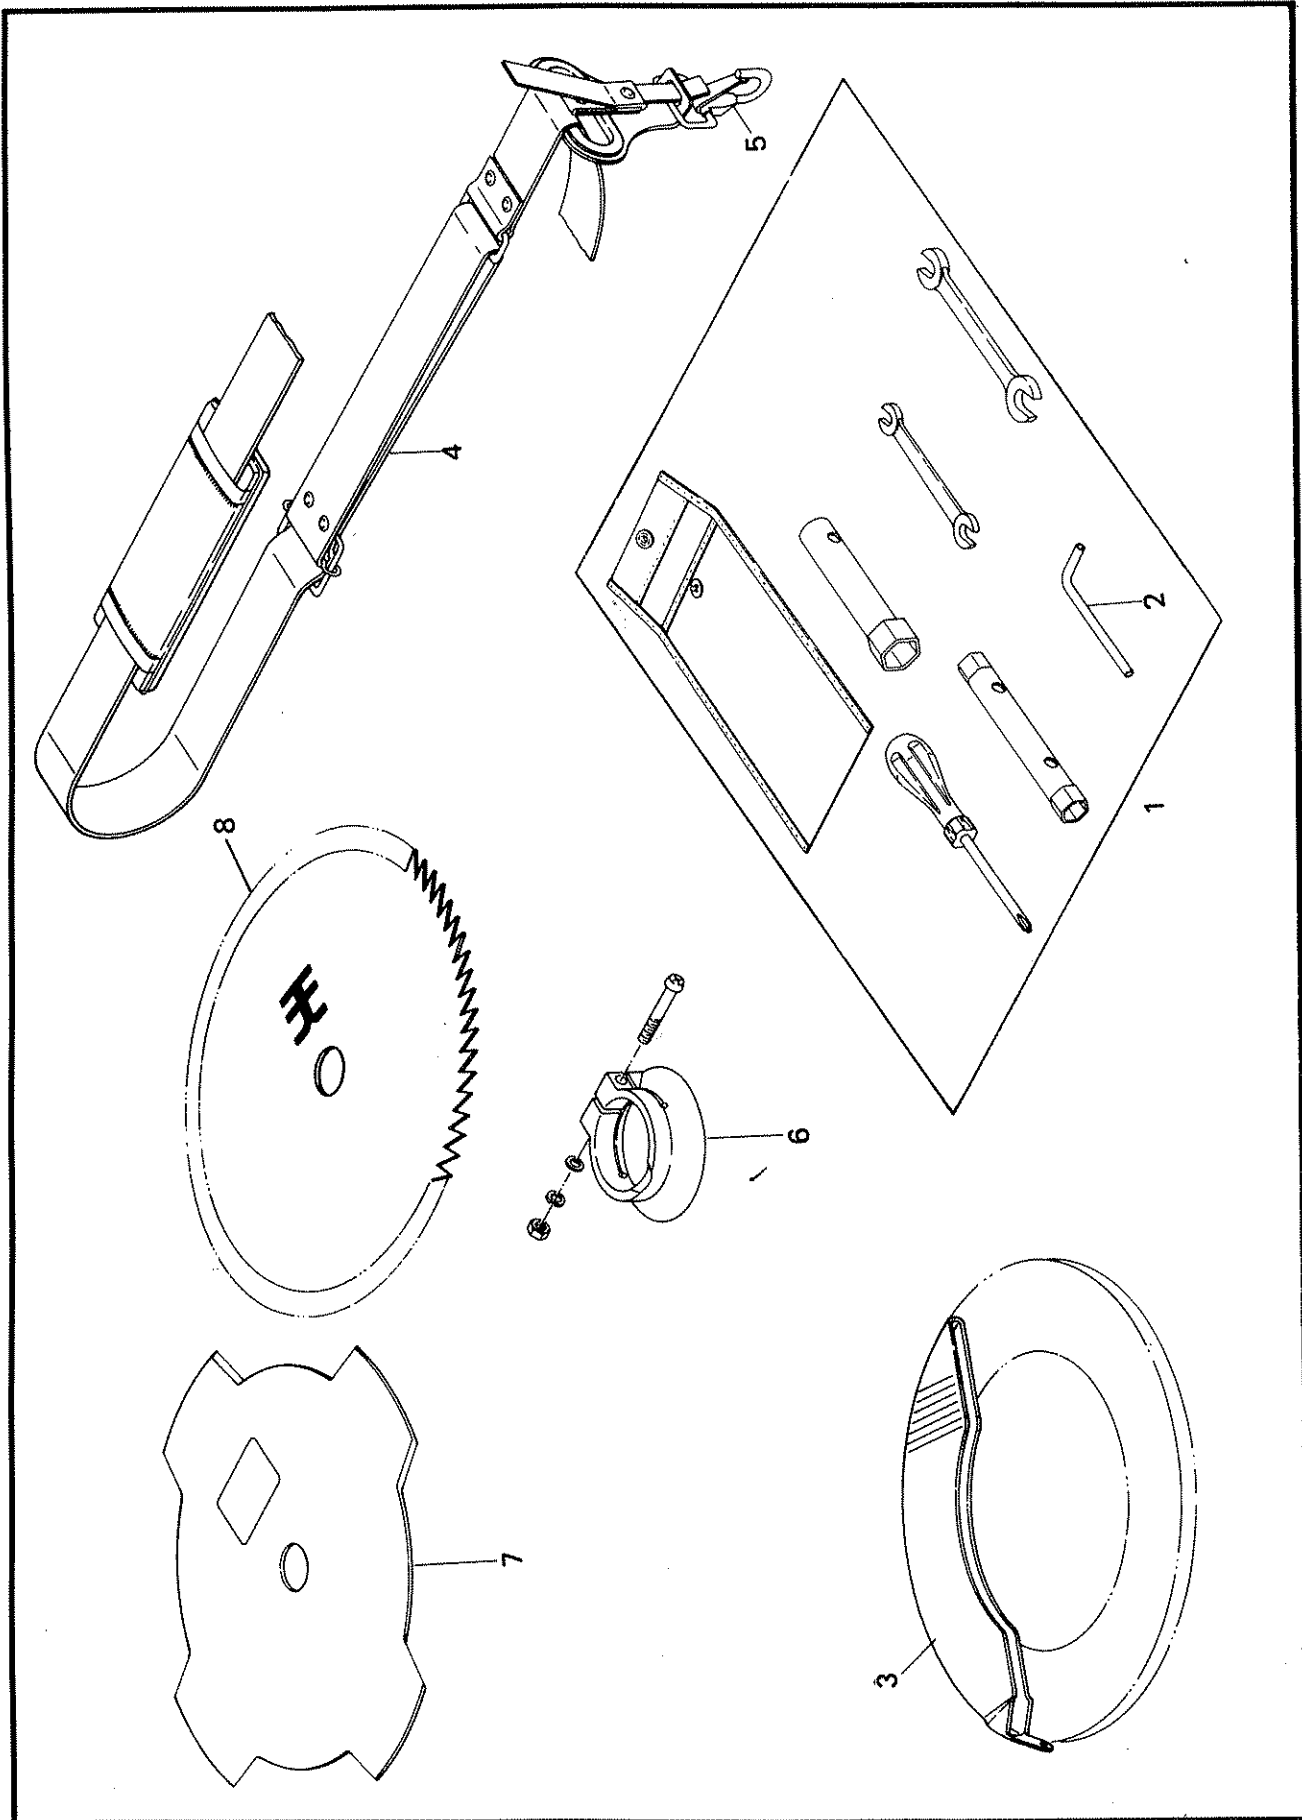

Carburetor

NB02

Ref. No.	Mfg.'s No.	Part Name	Our Part No.	Qty.	Ref. No.	Mfg.'s No.	Part Name	Our Part No.	Qty.
1	EC02-076b	Carburetor compl. (incl. 2-32, 34-40)	3036	1	38	00435 0310 0	Screw ass'y (M3 x 10)	1116	2
2	EC02-035	Silencer ass'y (incl. 3-8, 35-40)	1080	1	39	00435 0316 0	Screw ass'y (M3 x 16)	1117	3
3	6012-1231-10-6	Cleaner cover	1081	1	40	00435 0410 0	Screw ass'y (M4 x 10)	1118	4
4	1502-7531-00-9	Cleaner	1082	1					
5	6007-1110-02-4	Cleaner body ass'y	1083	1					
6	6012-7351-00-9	Rubber seal	1084	1					
7	6007-7522-00-5	Back screen	1085	2					
8	1004-4711-00-2	Detent	1086	1					
9	5005-1400-10-5	Fuel pump ass'y (incl. 10, 11)	1087	1					
10	5006-8721-00-1	Diaphragm	1088	1	✓				
11	5006-7171-00-3	Diaphragm packing	1089	1	✓				
12	1102-1250-30-4	Diaphragm cover ass'y	1090	1	✓				
13	1102-8701-00-7	Diaphragm ass'y	1091	1	✓				
14	1102-7134-10-6	Diaphragm packing	1092	1					
15	9326-0130-06-8	Pan head machine screw (M3 x 6) (S30c)	1093	1					
16	1205-6742-03-1	Hinge pin	1094	1	✓				
17	1102-2132-00-2	Needle valve	1095	1	✓				
18	1001-8511-00-0	Valve spring	1096	1	✓				
19	1102-2721-01-9	Control lever	1097	1	✓				
20	1102-7154-00-1	Packing	1098	2	✓				
21	1102-6111-03-2	Main jet adjust screw	1099	1					
22	1107-8512-00-0	Spring	1100	1					
23	1001-5121-01-4	Slow air adjuster	1101	1					
24	1107-8511-00-6	Adjust screw spring	1102	2					
25	1001-5122-10-7	Slow stop screw	1103	1					
26	1001-2112-01-2	Throttle valve	1104	1					
27	1001-4311-10-3	Jet needle	1105	1					
28	1105-3511-02-7	Throttle spring receiver	1106	1					
29	1103-8511-00-0	Throttle valve spring	1107	1					
30	1110-1311-00-0	Bodycap	1108	1					
31	1106-8111-00-4	Cable adjuster lock nut	1109	1					
32	1113-6121-00-6	Cable adjuster	1110	1					
33	EC02-629	Vinyl pipe	1111	1					
34	00217 0500 0	Nut (M5)	1112	2					
35	00311 0400 0	Washer (M4)	1113	2					
36	00320 0500 0	Spring washer (M5)	1286	2					
37	00435 0308 0	Screw ass'y (M3 x 8)	1115	4					

Accessories