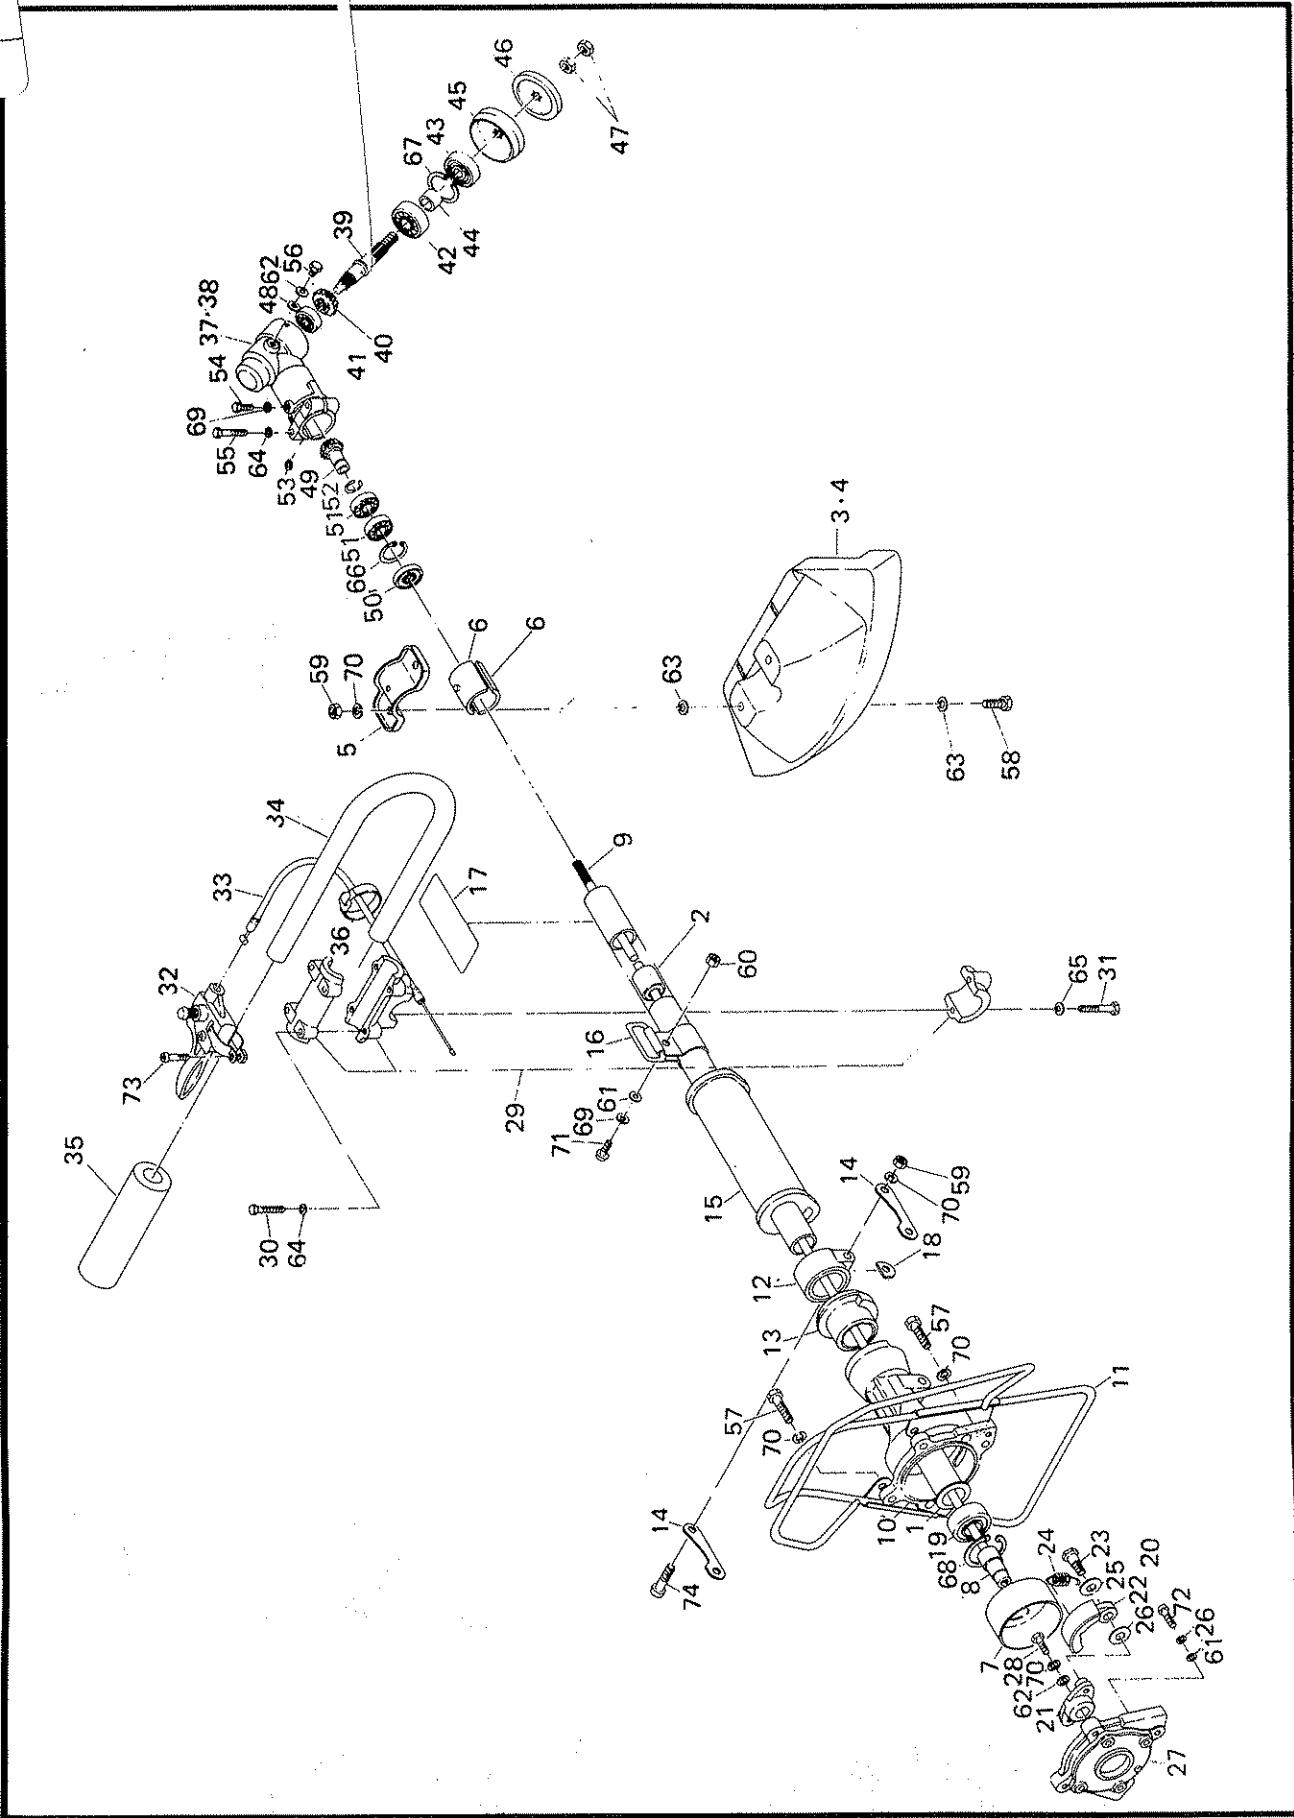

Model NB23F

(Pages 18 - 19)

PARTS MANUAL SUPPLEMENT 1

Machine body

NB02

Ref. No.	Mfg.'s No.	Part Name	Our Part No.	Qty.	Ref. No.	Mfg.'s No.	Part Name	Our Part No.	Qty.
1	L122B-200	Main pipe ass'y (incl. 2)	3000	1	38	L122-301a	Gear box	1158	1
2	L122-208	Bearing (main shaft)	1120	5	39	L122-302b	Shaft (gear)	1159	1
3	NB02A-0501a	Safety cover unit (incl. 4-6, 58, 59, 63, 70)	3001	1	40	L122-303	Gear	1160	1
4	NB03D-5101a	Safety cover	3002	1	41	BB-627	Ball bearing	1161	1
5	NB03D-5102	Safety cover fixture	3003	1	42	BB-6200D	Ball bearing	1162	1
6	NB02A-5104	Spacer	3004	2	43	OS-D15307	Oil seal	1163	1
7	L122B-202a	Clutch drum ass'y	3005	1	44	LD15-310	Collar (oil seal)	1164	1
8	L122B-223a	Boss	3006	1	45	L122-304a	Disc washer (upper)	1165	1
9	L122B-224	Main shaft	3007	1	46	L122-305	Disc washer (lower)	1166	1
10	NB02A-111/2	Pipe case holder	3008	1	47	L122-307a	Hexagon nut (left) <i>n 312</i>	1167	2
11	NB02A-0530b	Stand compl.	3009	1	48	L122-308	Packing	1169	1
12	NB02A-1110	Stopper	3010	1	49	L122-209	Pinion	1170	1
13	NB02A-1111	Vibration-proof rubber	3011	1	50	L122-210	Oil seal	1171	1
14	NB02A-1112	Plate spring	3012	2	51	L122-212	Ball bearing (EE3)	1172	2
15	NB02A-1130	Grip (pipe case)	3013	1	52	L122-214	C-shaped snap ring for shaft	1173	1
16	LD122-204	Hanger	3014	1	53	L122-215	Distance piece	1174	2
17	NB03D-941	Label (caution)	3015	1	54	00165-0512-0	Bolt	3020	1
18	0210-06999-0	Gasket (fiber)	1370	1	55	00165-0528-0	Bolt	3021	2
19	BB-6201DD	Ball bearing	1123	1	56	00165-0608-0	Bolt	3022	1
20	NB02A-094	Clutch compl. <i>40/10</i> (incl. 21-26)	1138	1	57	00165-0625-0	Bolt	3023	4
21	NB02A-201	Holder	1139	1	58	00170-0625-0	Bolt (cross-recessed)	3024	2
22	NB02A-202a	Clutch shoe	1140	2	59	00218-0600-0	Nut	1290	4
23	NB02A-203	Clutch bolt	1141	2	60	00228-0500-0	Nut	1182	1
24	NB02A-204	Spring	1142	1	61	00310-0500-0	Washer	1183	5
25	NB02A-206	Washer (A)	1143	2	62	00310-0600-0	Washer	1184	2
26	NB02A-207	Washer (B)	1144	2	63	00312-0600-0	Washer	1395	4
27	NB02A-102	Locating plate	1146	1	64	TWA-5S	Toothed lock washer (internal)	1186	6
28	NB02A-205	Holder clamping bolt	1147	1	65	TWA-6S	Toothed lock washer (internal)	1419	2
29	L122A-400	Handle joint ass'y (inclu. 30, 31, 64, 65)	3016	1	66	00314-2400-0	Snap ring (inner)	1187	1
30	NB02B-407	Hexagon bolt	1149	4	67	00314-3000-0	Snap ring (inner)	1188	1
31	L122-408	Hexagon bolt	3017	2	68	00314-3200-0	Snap ring (inner)	1189	1
32	NB02A-0450a	Throttle lever ass'y	3018	1	69	00320-0500-0	Spring washer	1286	6
33	NB02A-098	Throttle wire compl.	1152	1	70	00320-0600-0	Spring washer	1294	9
34	NB02A-401b	Handle	1153	1	71	00431-0512-0	Screw (pan head)	1442	1
35	NB02A-404	Grip	1154	1	72	00431-0516-0	Screw (pan head)	1074	4
36	0566-08998-0	Clamp	1156	1	73	00431-0520-0	Screw (pan head)	1402	1
37	L122B-300	Gear box ass'y (incl. 38-56, 62, 64, 66, 67, 69)	3019	1	74	00431-0640-0	Screw (pan head)	3025	2