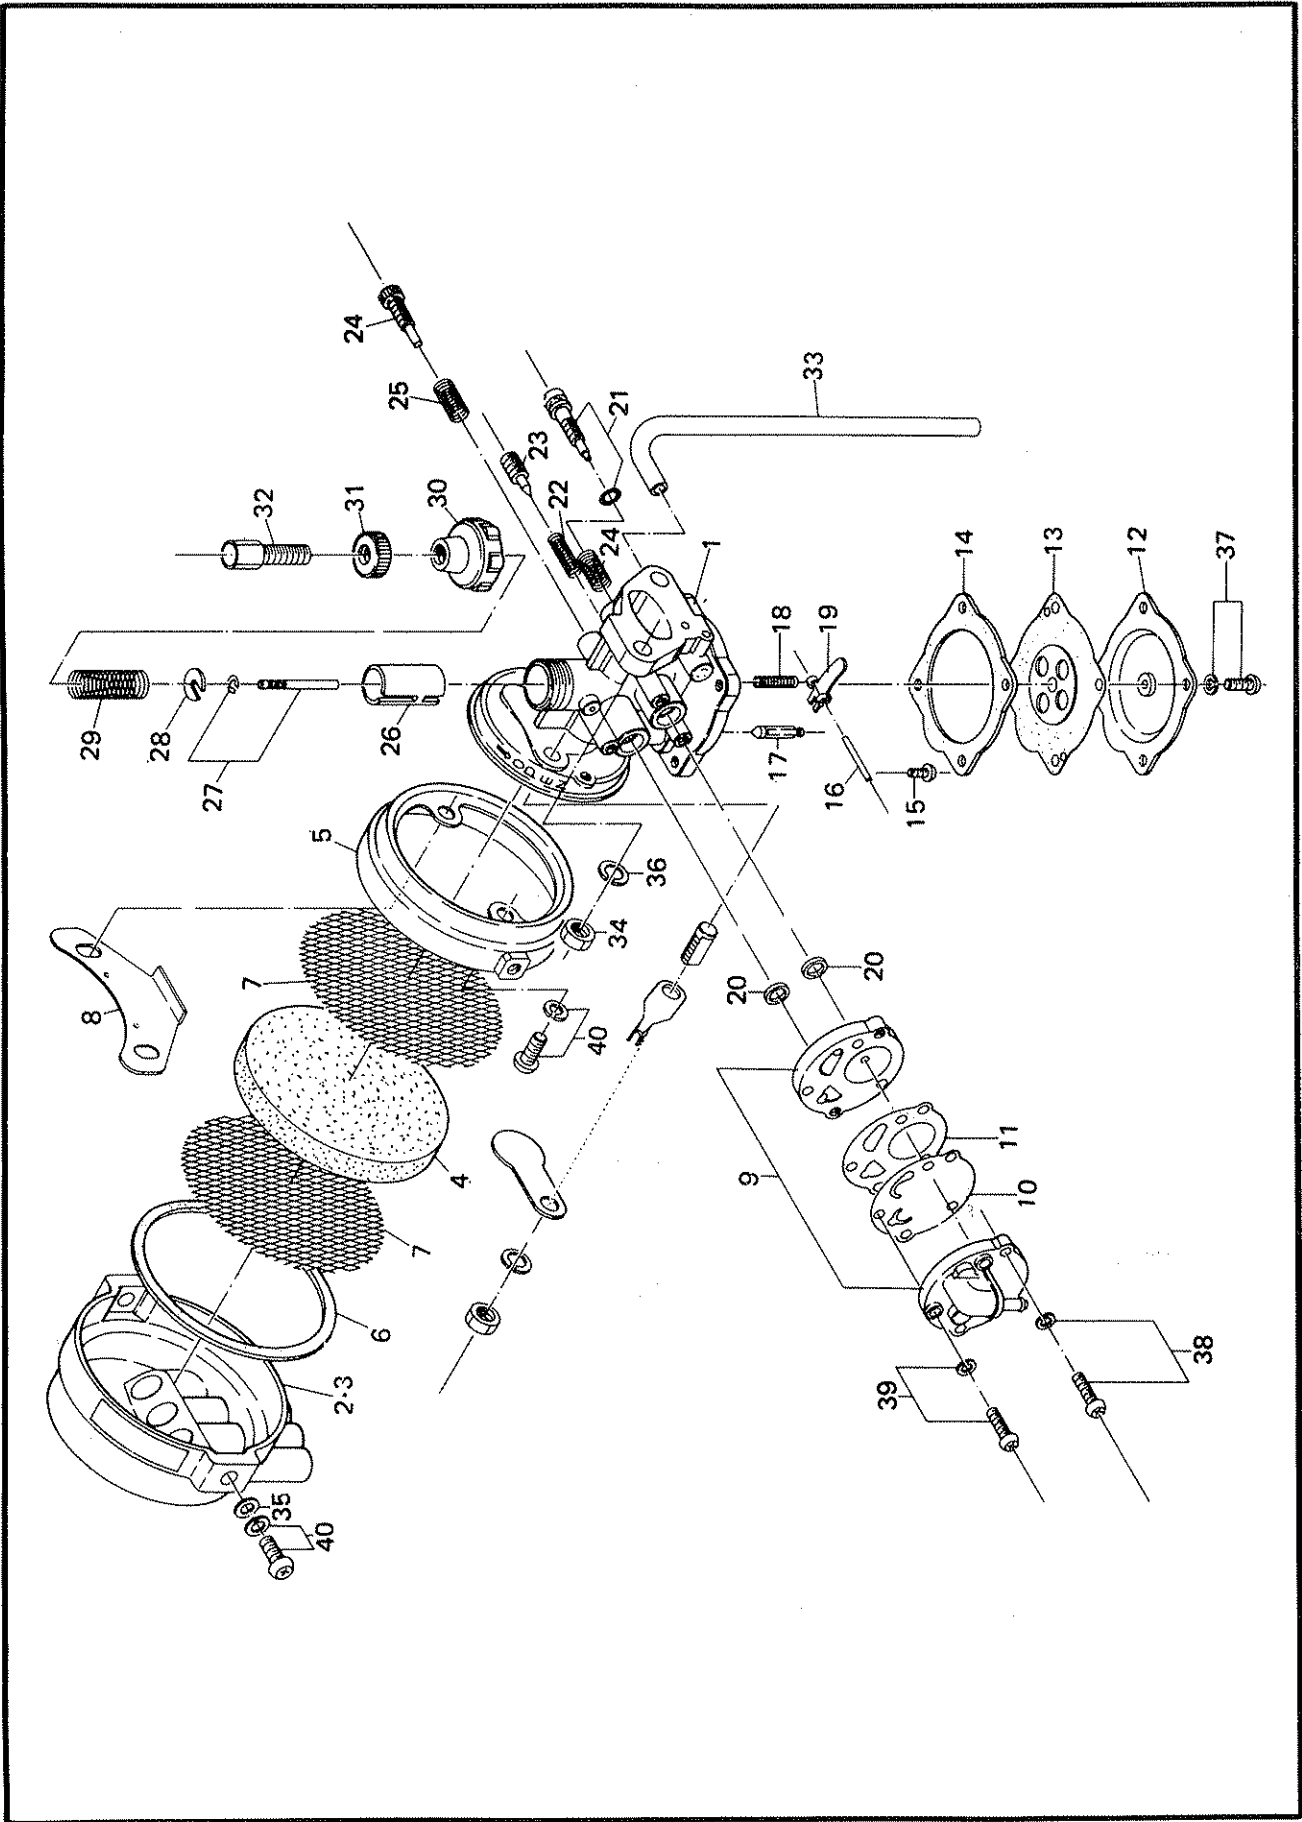

Carburetor

NB02

Ref. No.	Mfg.'s No.	Part Name	Our Part No.	Qty.	Ref. No.	Mfg.'s No.	Part Name	Our Part No.	Qty.
1	EC02-076b	Carburetor compl. (incl. 2-32, 34-40)	3036	1	38	00435 0310 0	Screw ass'y (M3 x 10)	1116	2
2	EC02-035	Silencer ass'y (incl. 3-8, 35-40)	1080	1	39	00435 0316 0	Screw ass'y (M3 x 16)	1117	3
3	6012-1231-10-6	Cleaner cover	1081	1	40	00435 0410 0	Screw ass'y (M4 x 10)	1118	4
4	1502-7531-00-9	Cleaner	1082	1					
5	6007-1110-02-4	Cleaner body ass'y	1083	1					
6	6012-7351-00-9	Rubber seal	1084	1					
7	6007-7522-00-5	Back screen	1085	2					
8	1004-4711-00-2	Detent	1086	1					
9	5005-1400-10-5	Fuel pump ass'y (incl. 10, 11)	1087	1					
10	5006-8721-00-1	Diaphragm	1088	1	✓				
11	5006-7171-00-3	Diaphragm packing	1089	1	✓				
12	1102-1250-30-4	Diaphragm cover ass'y	1090	1	✓				
13	1102-8701-00-7	Diaphragm ass'y	1091	1	✓				
14	1102-7134-10-6	Diaphragm packing	1092	1					
15	9326-0130-06-8	Pan head machine screw (M3 x 6) (S30c)	1093	1					
16	1205-6742-03-1	Hinge pin	1094	1	✓				
17	1102-2132-00-2	Needle valve	1095	1	✓				
18	1001-8511-00-0	Valve spring	1096	1	✓				
19	1102-2721-01-9	Control lever	1097	1	✓				
20	1102-7154-00-1	Packing	1098	2	✓				
21	1102-6111-03-2	Main jet adjust screw	1099	1					
22	1107-8512-00-0	Spring	1100	1					
23	1001-5121-01-4	Slow air adjuster	1101	1					
24	1107-8511-00-6	Adjust screw spring	1102	2					
25	1001-5122-10-7	Slow stop screw	1103	1					
26	1001-2112-01-2	Throttle valve	1104	1					
27	1001-4311-10-3	Jet needle	1105	1					
28	1105-3511-02-7	Throttle spring receiver	1106	1					
29	1103-8511-00-0	Throttle valve spring	1107	1					
30	1110-1311-00-0	Bodycap	1108	1					
31	1106-8111-00-4	Cable adjuster lock nut	1109	1					
32	1113-6121-00-6	Cable adjuster	1110	1					
33	EC02-629	Vinyl pipe	1111	1					
34	00217 0500 0	Nut (M5)	1112	2					
35	00311 0400 0	Washer (M4)	1113	2					
36	00320 0500 0	Spring washer (M5)	1286	2					
37	00435 0308 0	Screw ass'y (M3 x 8)	1115	4