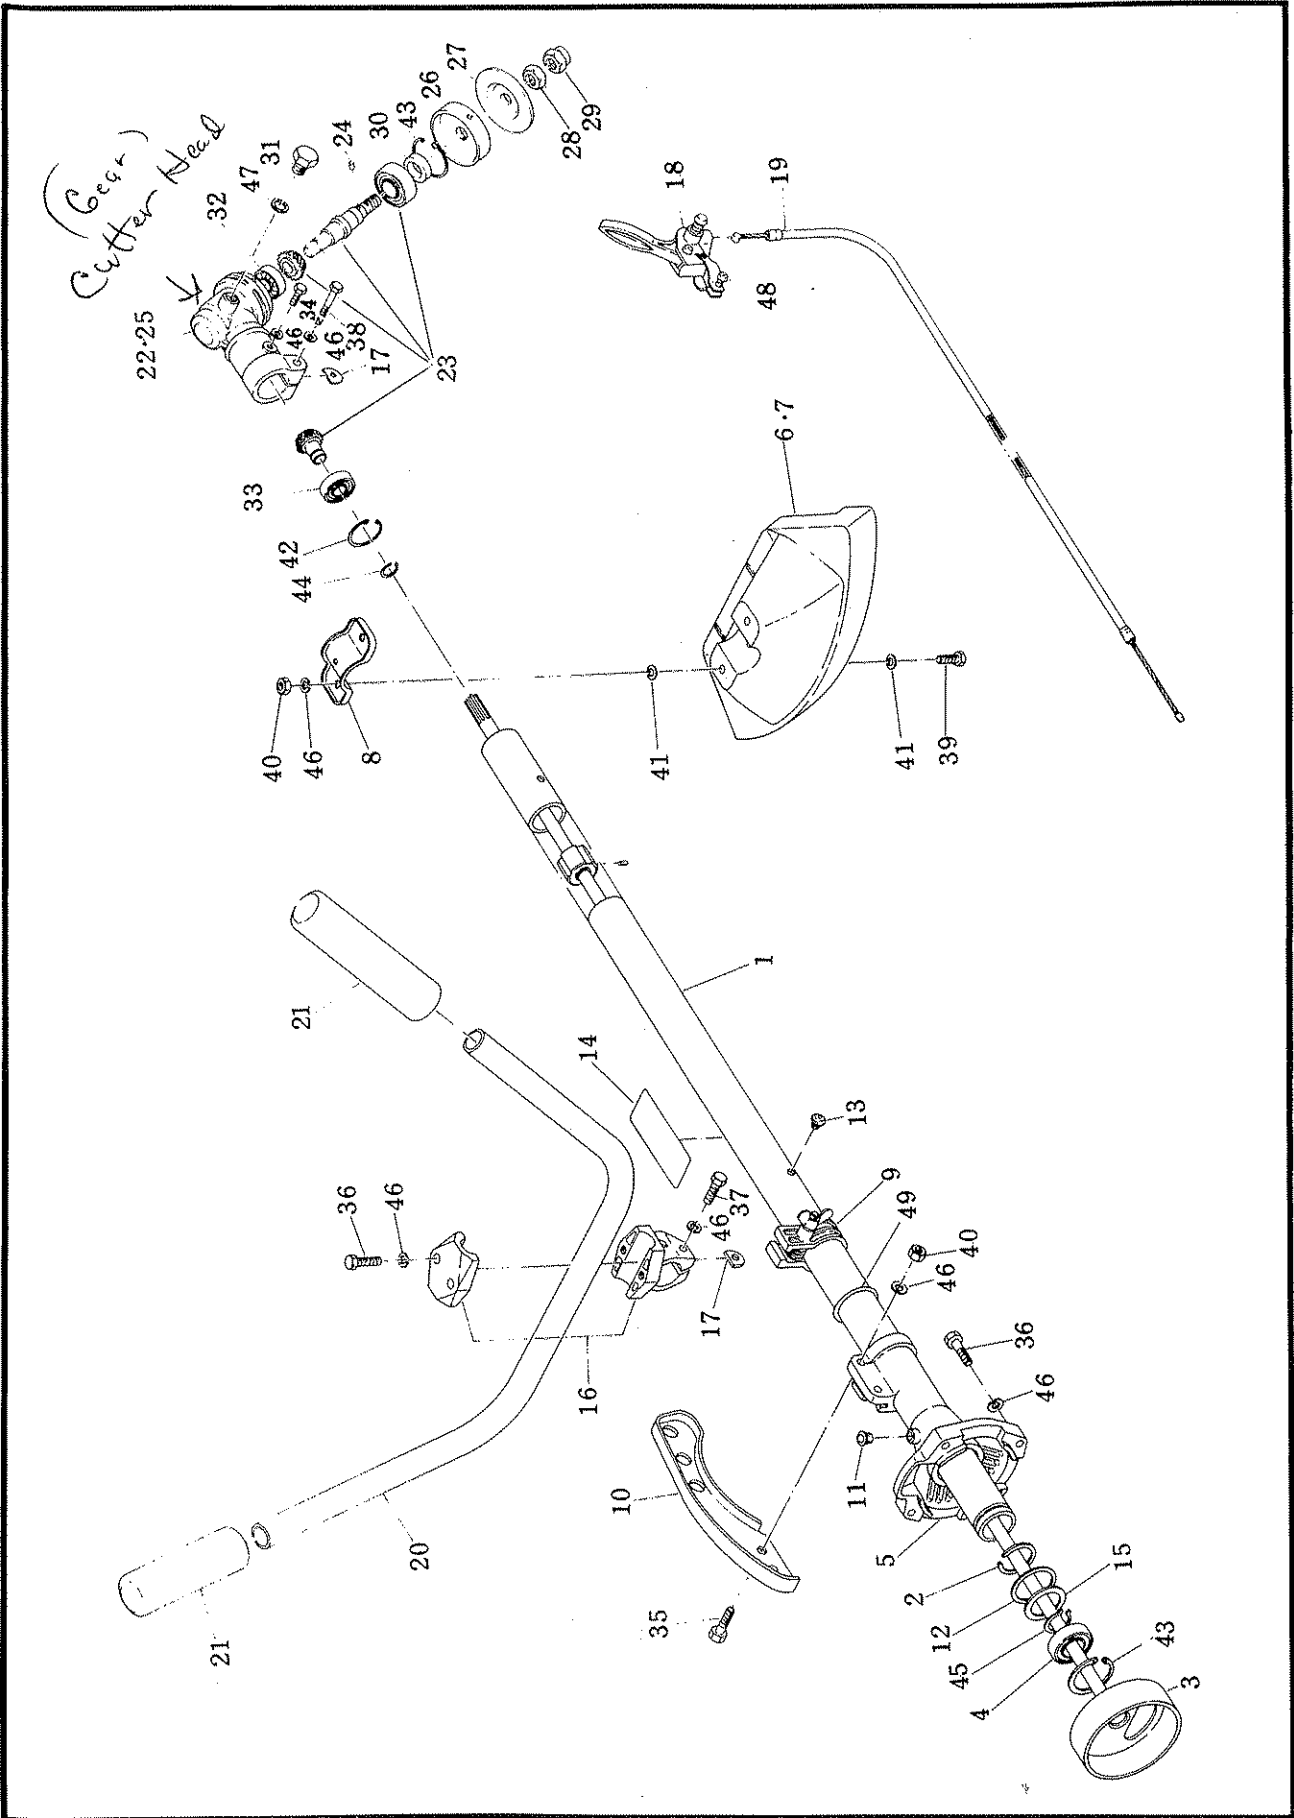

Ref. No.	Mfg.'s No.	Part Name	Our Part No.	Qty.	Ref. No.	Mfg.'s No.	Part Name	Our Part No.	Qty.
1	NB03D-099/1	Pipe case compl. (incl. 2)	1352	1	38	00167-0635-0	Bolt (M6 x 35)	1392	1
2	NB03-121	Snap ring (outer)	1354	1	39	00170-0625-0	Bolt (cross-recessed) (M6 x 25)	3024	2
3	NB04D-098 a	Long shaft ass'y (incl. 4, 43, 45)	1355	1	40	00218-0600-0	Nut (M6)	1290	4
4	0600-17985-0	Ball bearing	4000	1	41	00312-0600-0	Washer (M6)	1395	4
5	NB03D-091/1	Pipe case holder compl. (incl. 49)	4001	1	42	00314-2800-0	Snap ring (inner)	1396	1
6	NB03D-0501a	Safety cover unit (incl. 7, 8, 39-41, 46)	4002	1	43	00314-3500-0	Snap ring (inner)	1397	2
7	NB03D-5101a	Safety cover	3002	1	44	00315-1200-0	Snap ring (outer)	1398	1
8	NB03D-5102	Safety cover fixture	3003	1	45	00315-1700-0	Snap ring (outer)	1399	1
9	NB03D-057	Detent unit	1363	1	46	00320-0600-0	Spring washer (M6)	1294	14
10	NB03-109/2	Hanging metal	1364	1	47	00371-1000-0	Gasket (fiber) (M10)	1401	1
11	NB03-110	Oil cup	1365	1	48	00431-0520-0	Screw (pan head) (M5 x 20)	1402	1
12	NB03-122	Washer	1448	1	49	00626-3028-0	O-ring	1404	1
13	NB03D-133a	Blank plug	1449	1					
14	NB03D-941	Label (caution)	4005	1					
15	0230-25999-0	Spacer	1451	0-1					
16	NB03-087a	Handle fixture compl. (incl. 17, 36, 37, 46)	1369	1					
17	0210-06999-0	Gasket (fiber)	1370	2					
18	NB03D-014b	Throttle lever ass'y	4006	1					
19	NB03-094a	Throttle wire compl.	1372	1					
20	NB04-401D	Handle	1373	1					
21	0638-18999-0	Grip	1374	2					
22	NB04-058e	Cutter head unit (incl. 17, 23-34, 38, 42-44, 46, 47)	4007	1					
23	NB04D-068a	Cutter shaft set (incl. 24)	4008	1					
24	0310-04999-0	Dowel pin	1377	1					
25	NB03-301/7aG	Gear case	4009	1					
26	NB03D-3110	Receiver washer	4010	1					
27	NB03D-3111	Clamp washer	4011	1					
28	NB03-310/2	Clamping unit	1381	1					
29	NB03-311/1	Cap nut	1382	1					
30	0230-15998-0	Spacer	1454	1					
31	0400-10998-0	Plug	1385	1					
32	0600-10998-0	Ball bearing	1386	1					
33	0600-12994-0	Ball bearing	1357	1					
34	00166-0612-0	Bolt (M6 x 12)	1388	2					
35	00166-0620-0	Bolt (M6 x 20)	1455	2					
36	00166-0625-0	Bolt (M6 x 25)	1390	6					
37	00166-0635-0	Bolt (M6 x 35)	1391	1