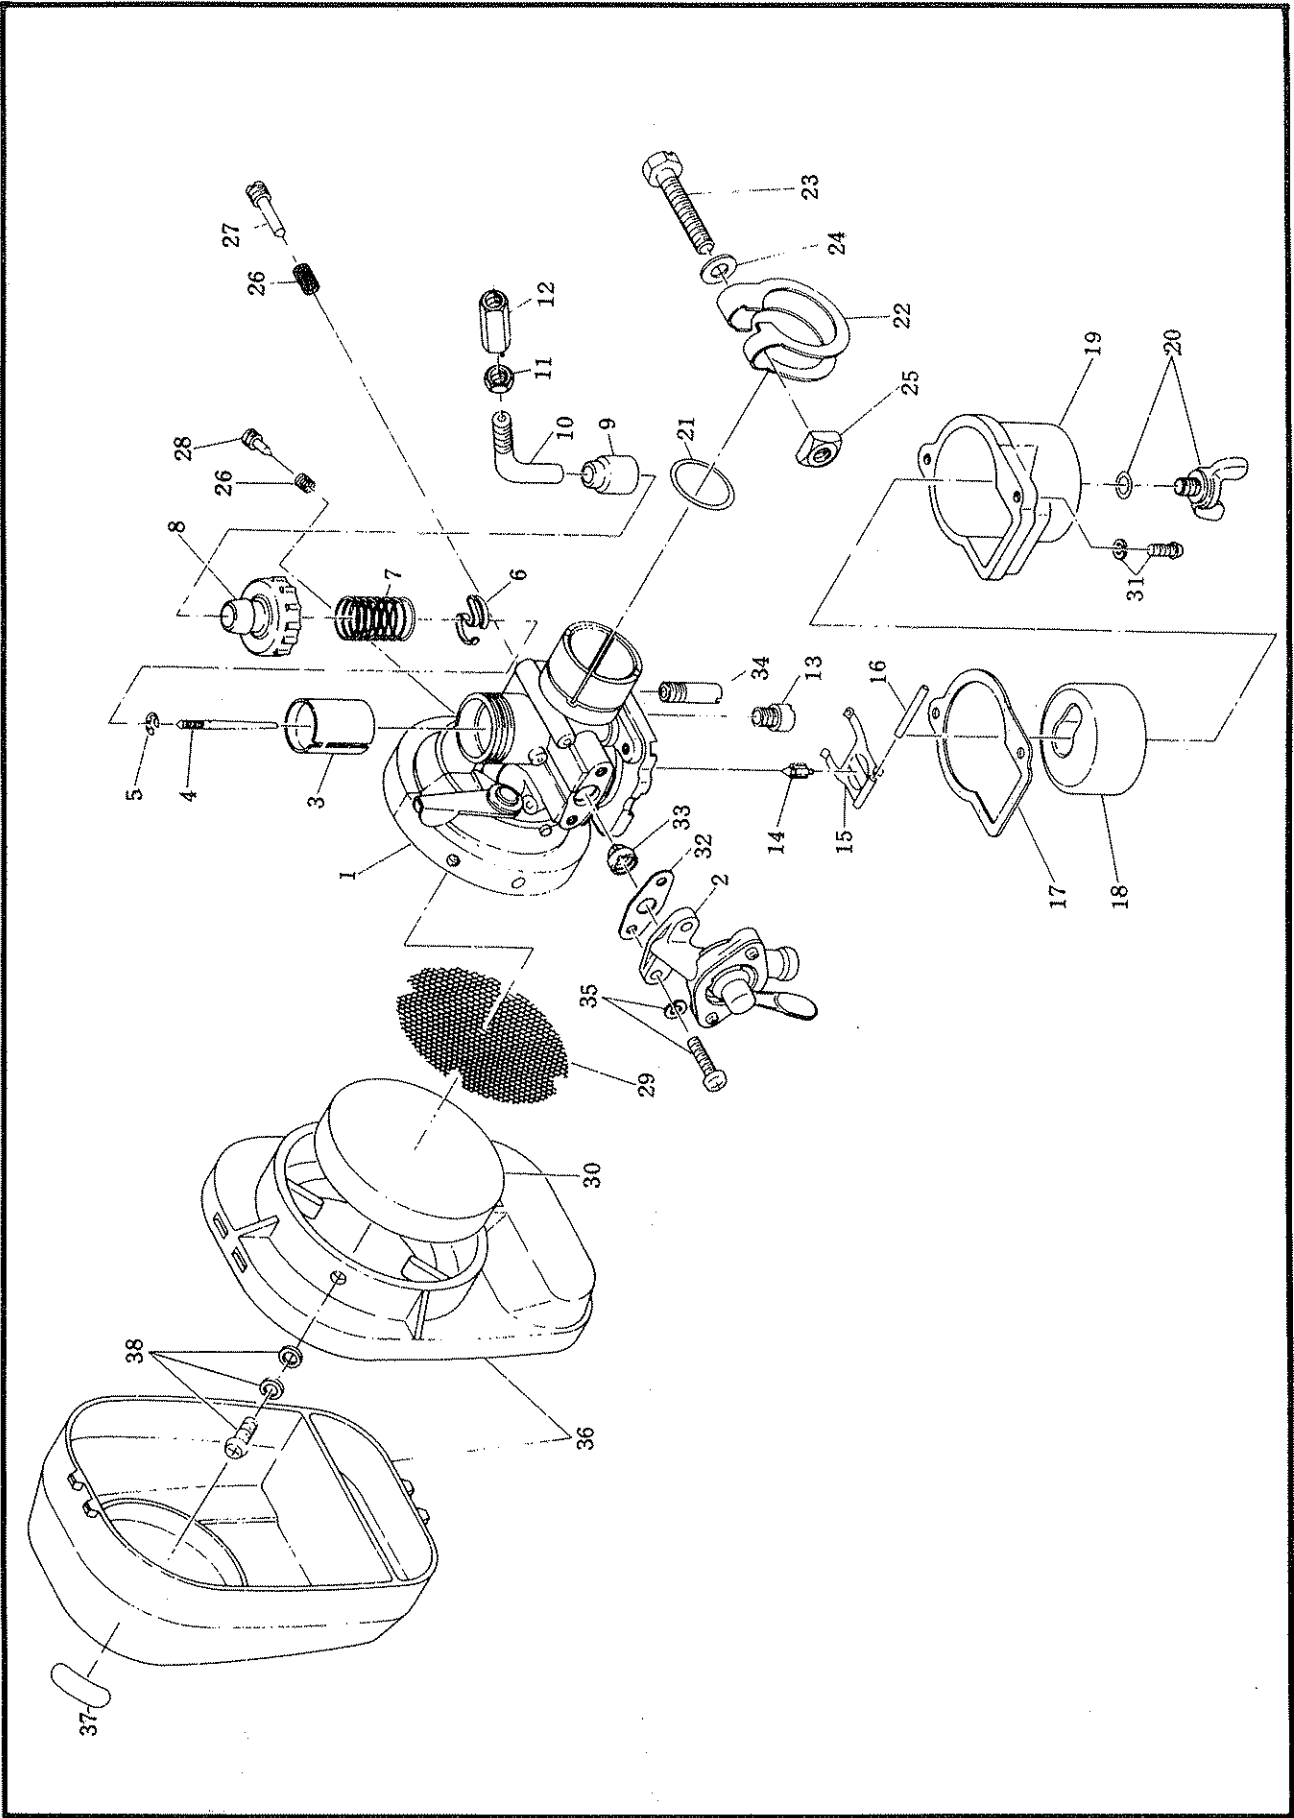

Carburetor

Carburetor

Ref. No.	Mfg.'s No.	Part Name	Our Part No.	Qty.	Ref. No.	Mfg.'s No.	Part Name	Our Part No.	Qty.
1	EC03-0663a	Carburetor compl. (incl. 2-35)	4042	1					
2	CK/31	Cock body ass'y	4043	1					
3	VM15/151b	Piston valve (# 1.5)	4044	1					
4	J8-3N06	Jet needle	4045	1					
5	MD14/40	E ring	1305	1					
6	VM14C1/38b	Spring seat	1306	1					
7	VM15/24a	Spring	1307	1					
8	VM16/200	Top	4046	1					
9	VM12/43	Cap	4047	1					
10	MD13/44	Cable guide	4048	1					
11	M21/15	Cable adjuster lock nut	4049	1					
12	VM24/148	Cable adjuster	1312	1					
13	N102-221	Main jet (# 70)	4050	1					
14	VM15/173	Needle ass'y	4051	1					
15	VM15/353	Float arm	4052	1					
16	VM15/264	Float pin	1317	1					
17	VM15/351	Gasket	4053	1					
18	VM13/139	Float	4054	1					
19	VM13/185	Float chamber body	4055	1					
20	EC03-S0010	Guide screw compl.	4056	1					
21	VM13/68a	O ring	1323	1					
22	VM13/211	Clip	4057	1					
23	B2=0630	Bolt	1325	1					
24	B34/83	Washer	1326	1					
25	389/067	Square nut	1327	1					
26	M12F/46a	Spring	4058	2					
27	VM15/30	Throttle stop screw	1329	1					
28	MD16/15a	Air screw	4059	1					
29	VM13/98a	Net	1331	1					
30	VM13/121	Filter	1332	1					
31	CWZ=0416	Spring washer cross screw	4060	2					
32	VM15/348	Gasket	4061	1					
33	VM13/210	Filter	4062	1					
34	VM13/164	Pilot jet (# 35)	4063	1					
35	CW2=0414	Spring washer cross screw	1333	2					
36	EC03-0338	Silencer compl. (incl. 37)	4064	1					
37	0737-30995-0	Label	1335	1					
38	00436-0410-0	Screw ass'y (M4 x 10)	4065	4