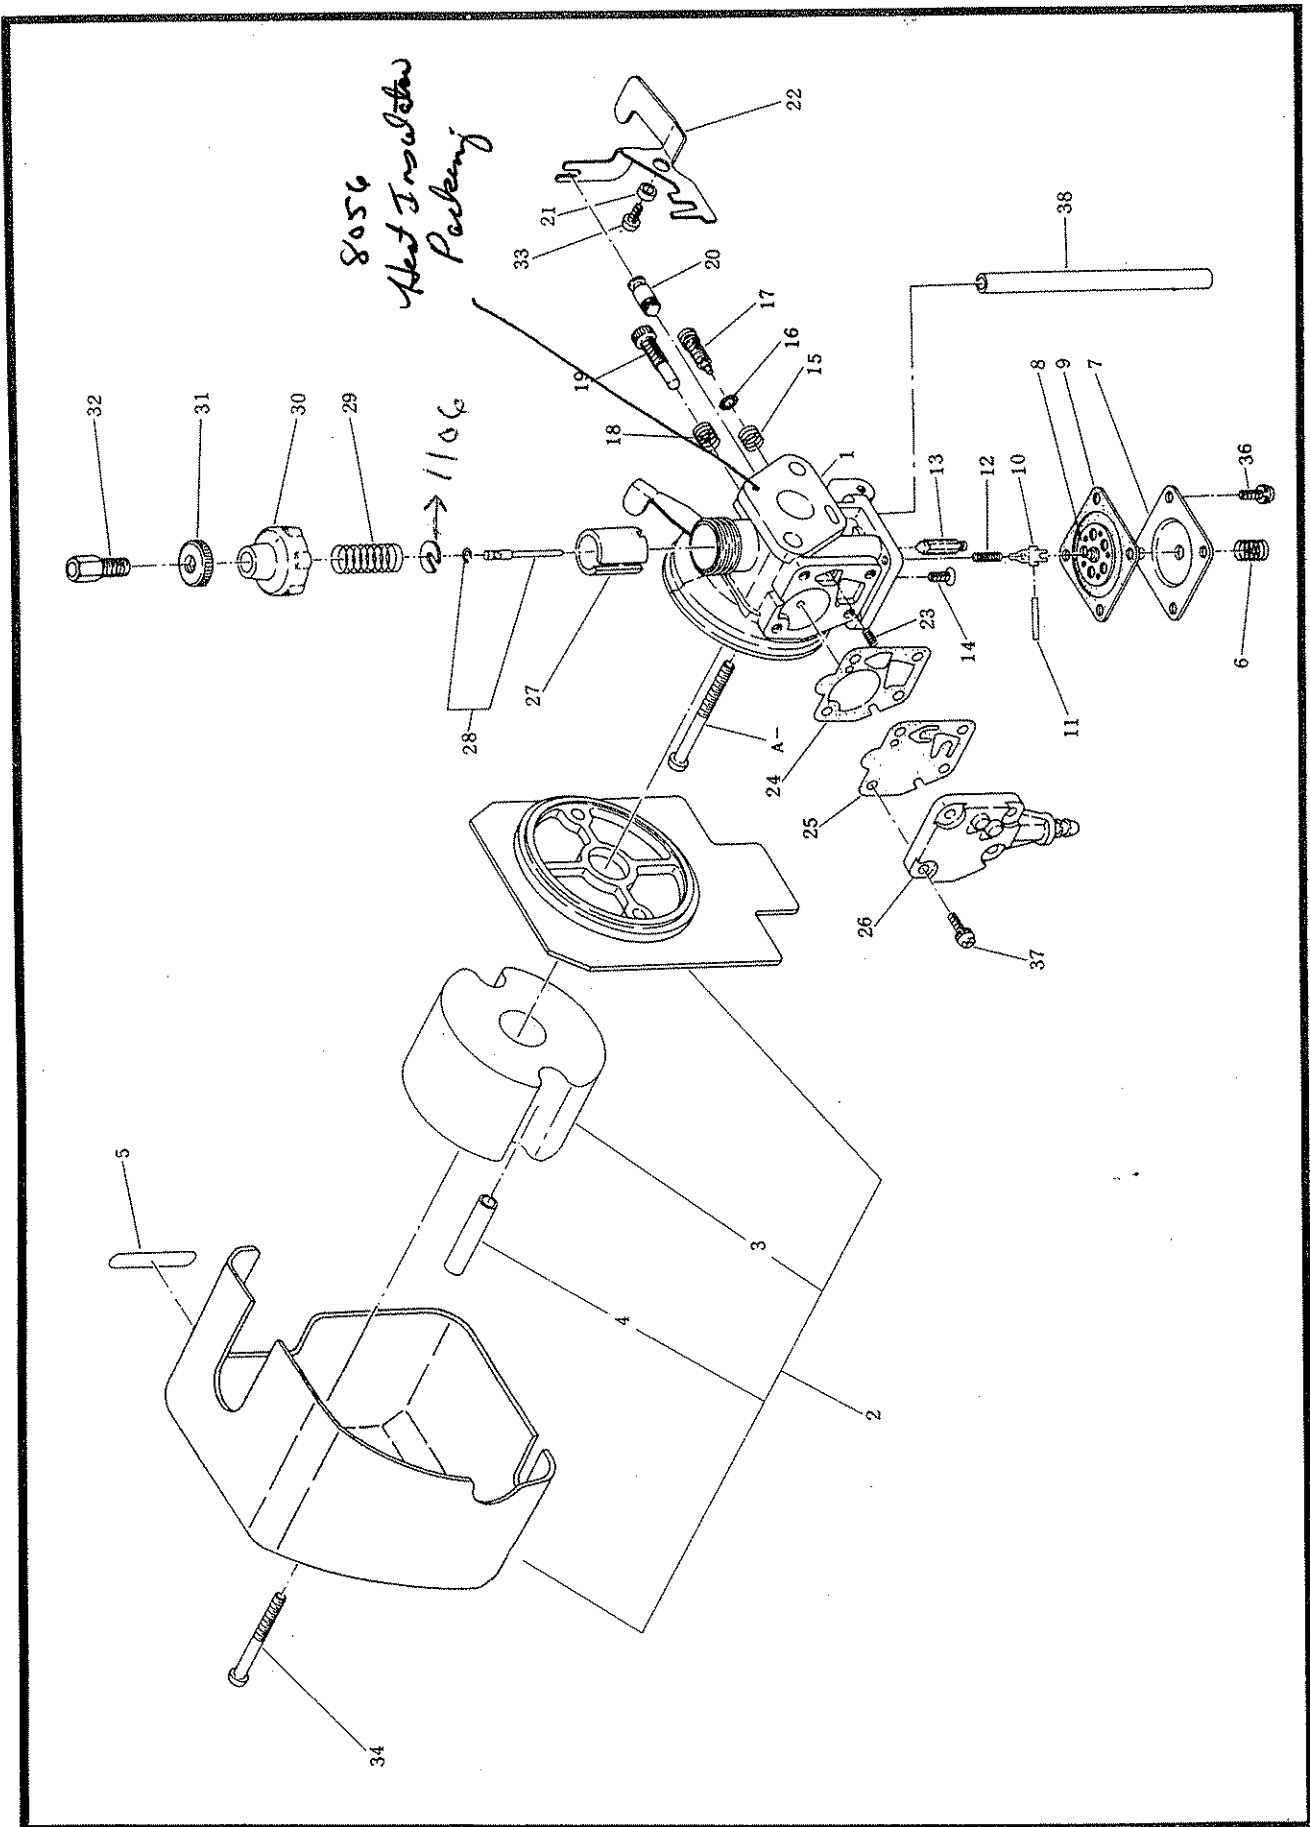

Ref. No.	Mfg.'s No.	Part Name	Our Part No.	Qty.	Ref. No.	Mfg.'s No.	Part Name	Our Part No.	Qty.
1	EC02-0697A	Carburetor complete (inclu. 6-33, 36, 37)	8060	1					
2	EC02-0341B	Air cleaner assembly (inclu. 3-5)	8061	1					
3	EC02-3502	Cleaner element <i>Filter</i>	8062	1					
4	EC02-3900	Spacer	8063	2					
5	0736 36998 0	Label	8064	1					
6	1221-8511-03-6	Tickler spring	8065	1					
7	1009-1251-00-1	Diaphragm cover	8066	1					
8	1625-8720-11-0	Diaphragm assembly ✓	8067	1					
9	1625-7134-00-3	Diaphragm packing ✓	8068	1					
10	1625-2721-00-5	Control lever	8069	1					
11	1625-6742-10-0	Hinge pin	8070	1					
12	1625-8512-01-0	Needle valve spring	8071	1					
13	1102-2132-00-2	Needle valve ✓	1095	1					
14	9322-0230-08-8	Screw	8072	1					
15	1009-8513-01-2	Adjust spring	8073	1					
16	9671-0315-10-6	O ring	8074	1					
17	1009-6111-01-4	Main adjust screw	8076	1					
18	1107-8511-00-6	Adjust screw spring	8077	1					
19	1001-5122-10-7	Slow stop screw	8078	1					
20	1006-2140-11-4	Air valve assembly	8079	1					
21	1010-5416-01-6	Collar	8080	1					
22	1010-2531-00-9	Tickler lever	8081	1					
23	1625-8512-10-9	Spring	8082	1					
24	1009-7171-00-1	Pump packing ✓	8083	1					
25	1009-8721-10-0	Pump diaphragm ✓	8084	1					
26	1009-1240-10-5	Pump cover assembly	8085	1					
27	1009-2112-10-3	Throttle valve	8086	1					
28	1012-4311-00-9	Jet needle	8087	1					
29	1103-8511-00-0	Throttle spring	8088	1					
30	1110-1311-00-0	Body cap	8089	1					
31	1106-8111-00-4	Cable adjuster lock nut	8090	1					
32	1107-6121-00-9	Cable adjuster	8091	1					
33	00431 0408 0	Screw (pan head)	8092	1					
34	00431 0430 0	Screw (pan head)	8093	2					
35	00431 0555 0	Screw (pan head)	8094	2					
36	00435 0308 0	Screw assembly	1115	4					
37	00435 0310 0	Screw assembly	1116	4					
38	EC02-629	Vinyl pipe	1111	1