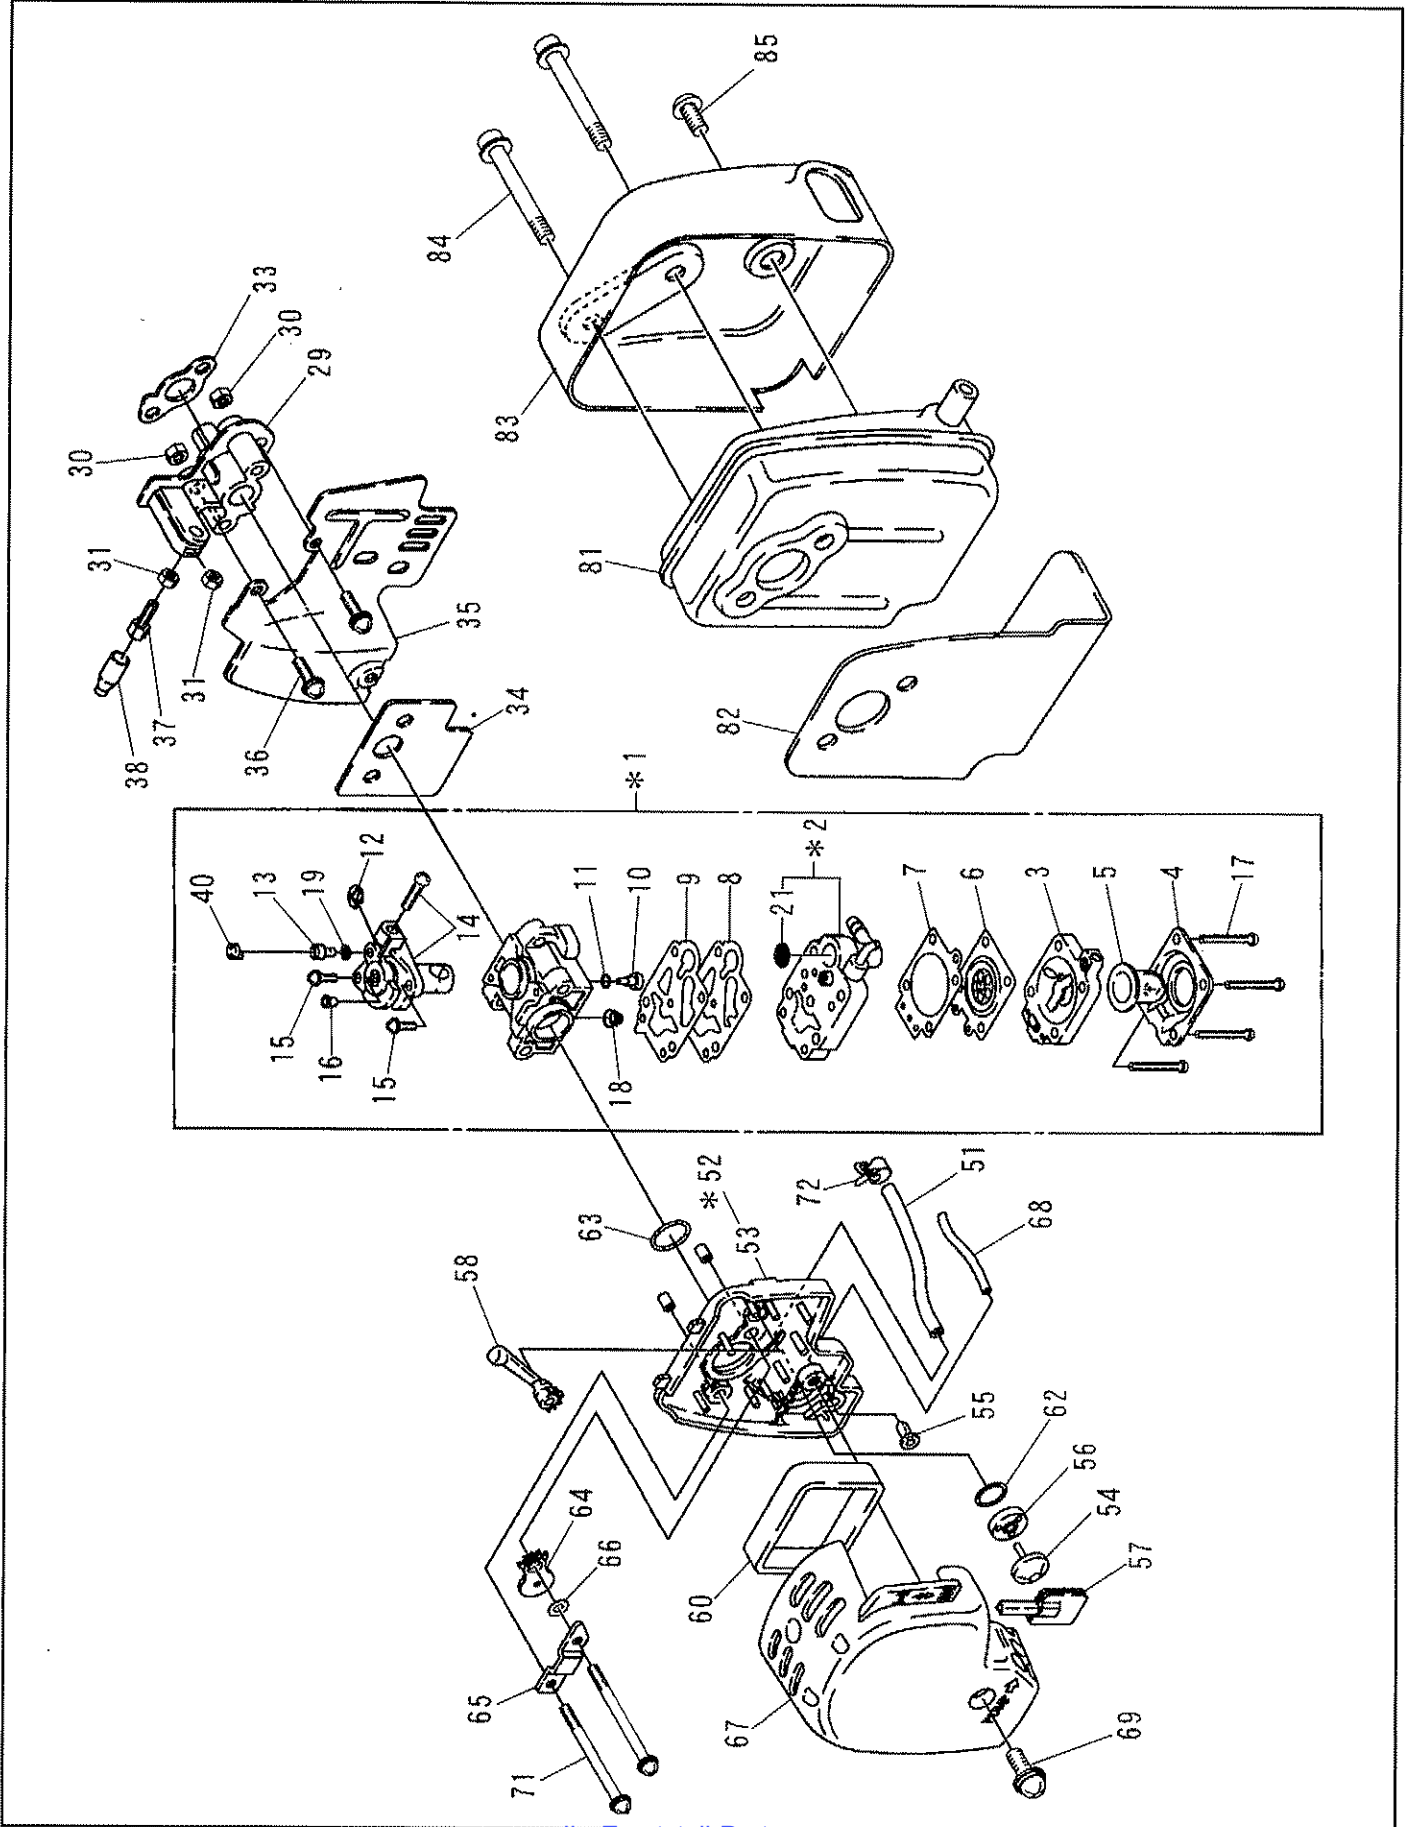

CARBURETOR & AIR CLEANER

BH2500(A-AU)PARTS LIST

CARBURETOR & AIR CLEANER

BH2500(A-AU)PARTS LIST

REF. NO.	ROBIN PART NUMBER	PART NAME	QUANTITY		OUR PART NUMBER
			CE	U.S.	
*1	5926002001	CARBURETOR	1		9879 (WYL Inc. *2~19)
	5926008000			1	9879 (WYL Inc. *2~19)
*2	5926002060	BODY ASSY, PUMP	1	1	9880 (Incl. 21)
3	5236046140	BODY ASSY, AIR PURGE	1	1	9881
4	5236046050	COVER, PRIMER PUMP	1	1	6790
5	5246001150	PUMP, PRIMER	1	1	6504
6	5316005250	DIAMPHRAGM ASSY., MET.	1		3171
	5926008010			1	
7	5236046040	GASKET, METERING DIA.	1	1	9882
8	5246001040	DIAMPHRAGM, PUMP	1	1	6499
9	5926002040	GASKET, PUMP	1	1	9883
10	5926002110	JET	1		9884
	5926002030			1	
11	5246001010	O-RING	1	1	6510
12	5316005120	RING, SPRING RETAINING	1	1	6511
13	5236018040	SWIVEL	1	1	5418
14	5926002010	VALVE ASSY-THROTTLE	1	1	9885
15	5206008030	SCREW, THROTTLE COLLAR	2	2	5419
16	5206008110	PLUG	1		7639
17	5236046010	SCREW, PUMP COVER	4	4	5602
18	5926002020	SPRING, PUMP	1	1	9886
19	5426005030	WASHER	1	1	6796
21	5016004010	SCREEN, INLET	1	1	6508
29	5923005000	INSULATOR COMPL	1	1	9877 (Incl. 30,31)
30	0170059980	NUT	2	2	9938 (M5)
31	0022706000	NUT	2	2	9939 (M6)
33	5923501801	GASKET, INSULATOR	1	1	9887
34	5923501900	GASKET, CARBURETOR	1	1	9888
35	5923502000	INSULATOR CARBURETOR	1	1	9889
36	0043605180	SCREW ASSY	2	2	1707 (M5*18 W, SW)
37	0149069970	ADJUST SCREW	1	1	9890 (M6*16)
38	5246004150	CAP	1	1	9891
40	5259500300	CAP	1		9892 (*U-handle only)
51	5921500900	PIPE, BREATHER	1	1	9912 (Ø8*Ø4*15OL)
52	5923004001	PLATE, CLEANER ASSY	1	1	9913 (Incl.53~63)
53	5923006000	PLATE, AIR CLEANER COMPL	1	1	9914
54	5316500701	CHECK VALVE	1	1	9915