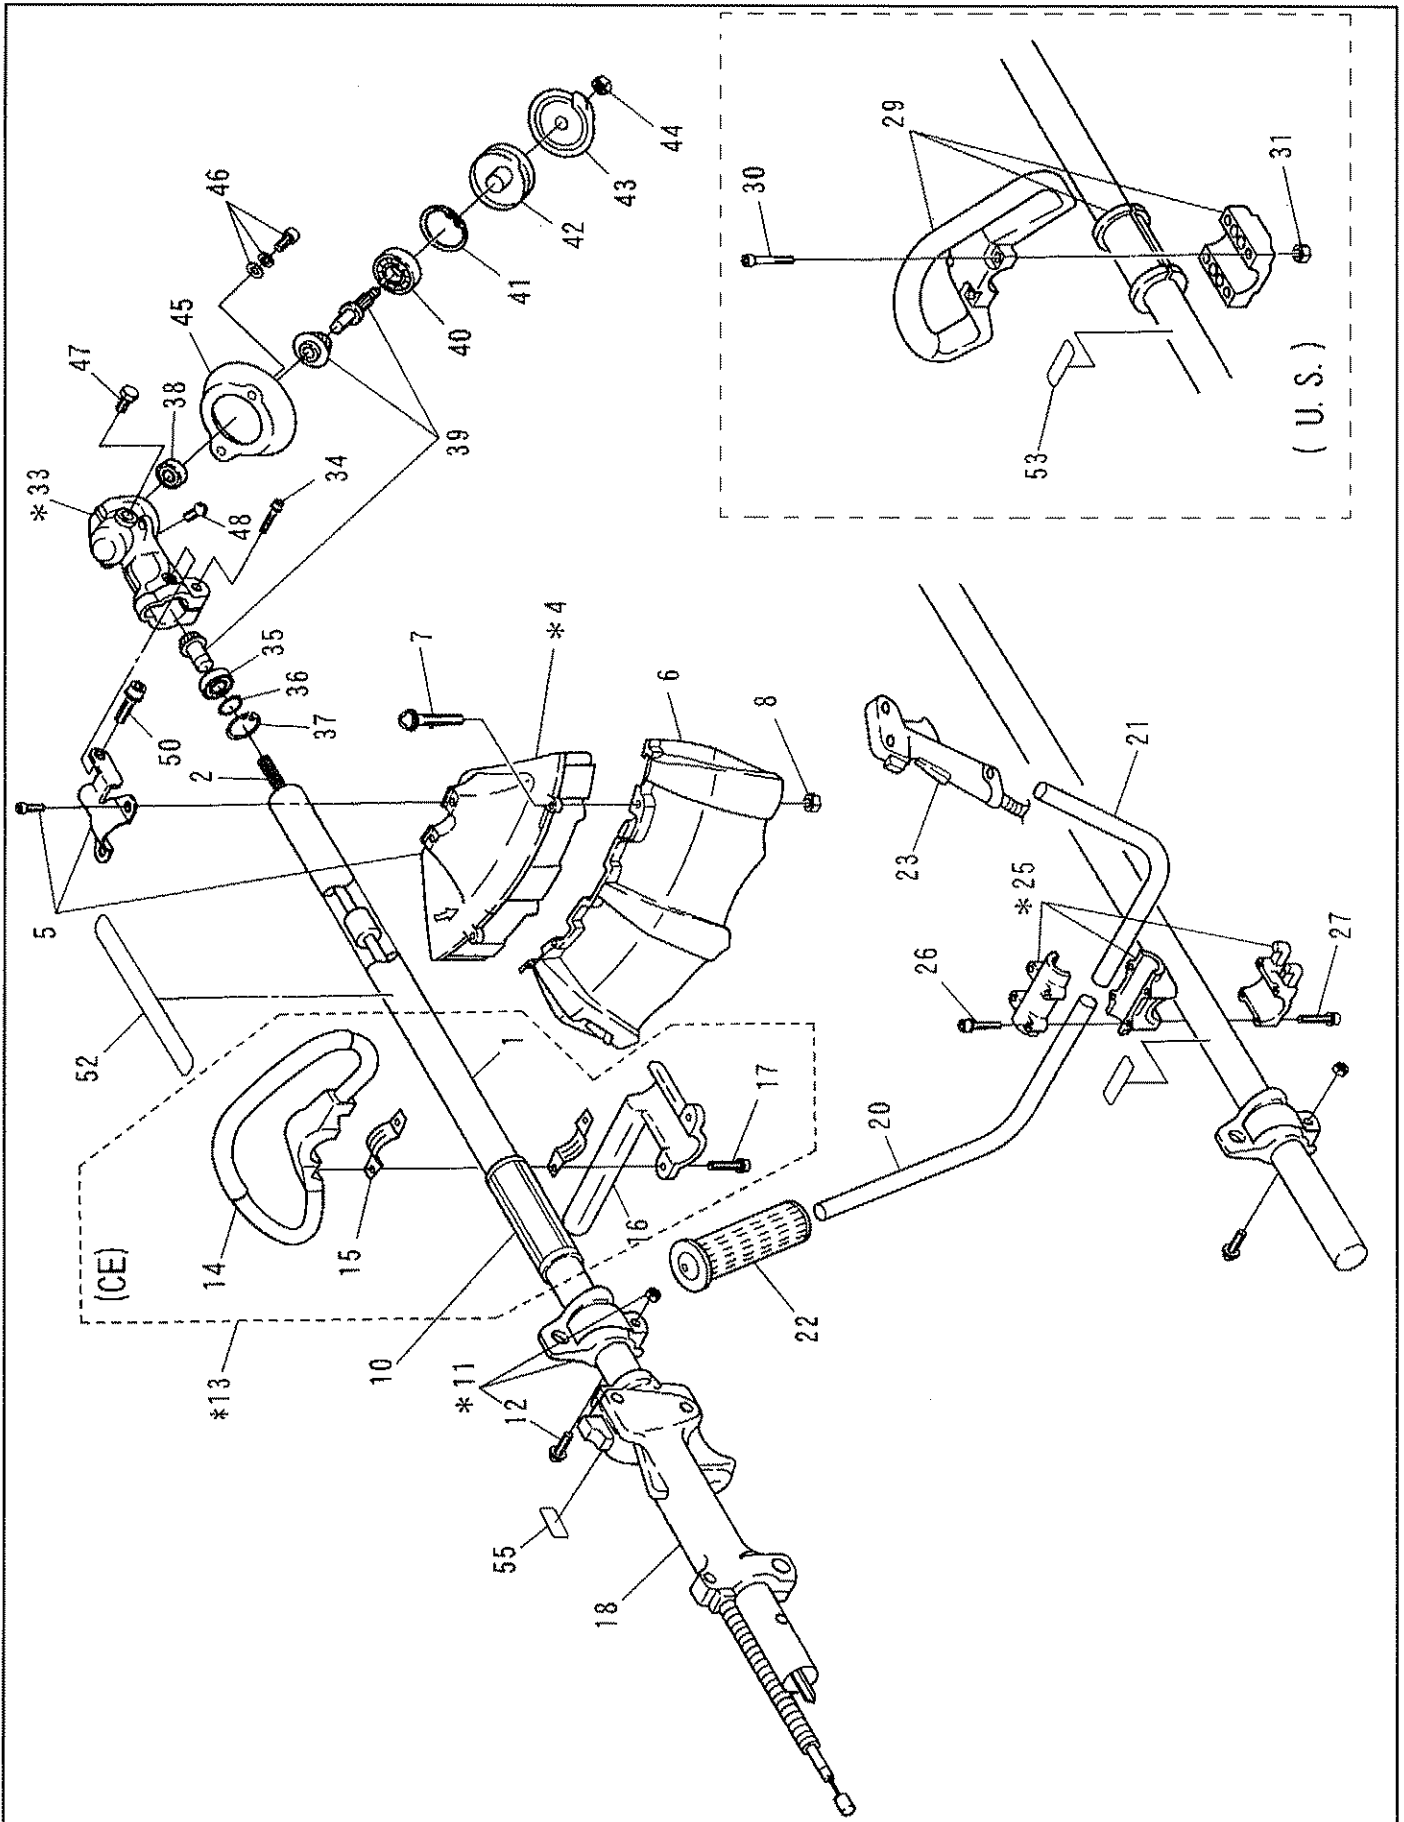

MACHINE BODY

BH2500(A-AU)PARTS LIST

MACHINE BODY

BH2500(A-AU)PARTS LIST

REF. NO.	ROBIN PART NUMBER	PART NAME	QUANTITY			OUR PART NUMBER
			CE SPEC.		U.S.	
			(A)	(AU)	(A)	
1	6241002002	PIPE SHAFT COMPL	1	1	1	9800
2	6191500400	SHAFT	1	1	1	5433
*4	6258046002	PROTECTOR ASSY	1	1	1	9805 (Include 5-8)
5	6258050000	PROTECTOR ASSY, BRACKET	1	1	1	9805B
6	6258048002	PROTECTOR BOTTOM	1	1	1	9806
7	0043605400	SCREW ASSEMBLY	2	2	2	9810 (M5*40 W, SW)
8	0021805000	NUT	2	2	2	7020 (M5)
10	6271501500	SPACER	1			9933
*11	6254019000-2	HANGER ASSEMBLY	1	1	1	9811 (Include 12)
12	0043605200	SCREW ASSEMBLY	1	1	1	9812 (M5*20 W, SW)
*13	6214014000	HANDLE COMPL	1			8602 (Include 14-17)
14	6274004010	LOOP HANDLE	1			9854
15	6214014010	GUARD STAY	2			9852
16	6274004020	LOOP HANDLE BAR	1			9855
17	6274004040	SOCKET HEAD BOLT	2			9979 (M6*20 SW)
*18	6245003000	CONTROL LEVER ASSEMBLY	1		1	9856
20	6214501600	HANDLE		1		9851
21	6214502000	HANDLE		1		9853
22	6254500000	GRIP		1		8037
*23	6245002000	CONTROL LEVER ASSY		1		9801
*25	6254007001	HOLDER HANDLE ASSY		1		9857 (Incl.26, 27)
26	0119059840	SOCKET HEAD BOLT		4		9934 (M5*25 SW)
27	0119059890	SOCKET HEAD BOLT		4		9935 (M5*25 SW)
29	6114005000	HANDLE COMPL			1	9850
30	0119059860	SOCKET HEAD BOLT			4	6126 (M5 * 33)
31	0022705000	NUT			4	1703 (M5)
*33	6213017002	CASE GEAR ASSY	1	1	1	9813 (Incl. 34~48)
34	0119059890	SOCKET HEAD BOLT	1	1	1	6268 (M5*25 SW)
35	6212500300	BALL BEARING	1	1	1	6008 (609ZZ)
36	0031508000	SNAP RING OUTER	1	1	1	6130
37	0031424000	SNAP RING INNER	1	1	1	1187
38	0600069990	BALL BEARING	1	1	1	5310 (626ZZ)
39	6213021000	GEAR SET	1	1	1	5437
40	0600109930	BALL BEARING	1	1	1	1386 (6000DDU)
41	0031426000	SNAP RING INNER	1	1	1	6129
42	6218501601-1	WASHER RECEIVE	1	1	1	9814
43	6218003000	WASHER CLAMP COMPL	1	1	1	6112