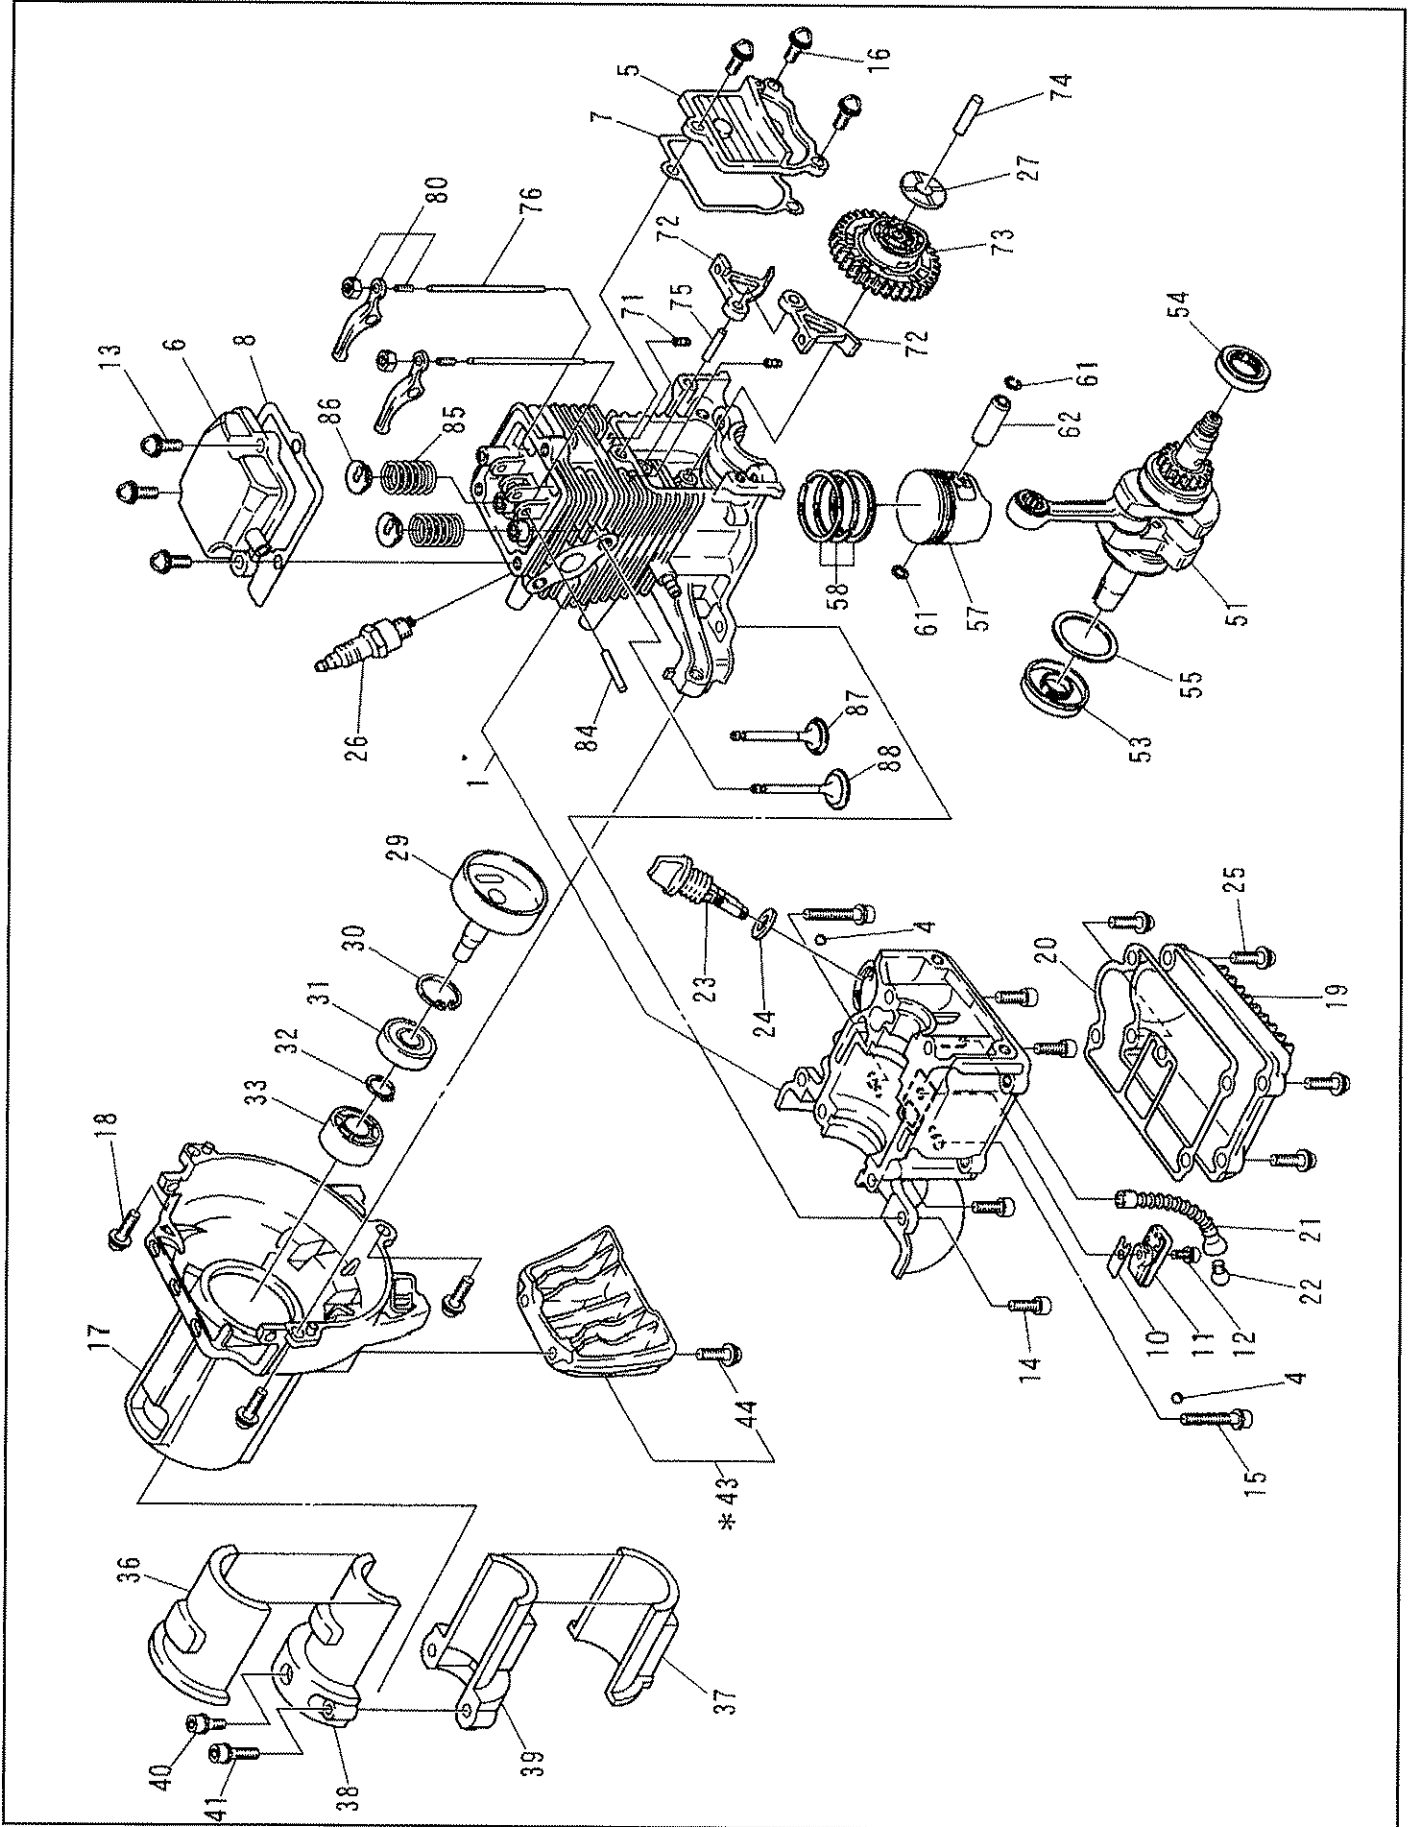

MACHINE BODY

BH2500(A-AU)PARTS LIST

CONTROL LEVER ASSY

BH2500(A-AU)PARTS LIST

*Loop-Handle type

REF. NO.	ROBIN PART NUMBER	PART NAME	QUANTITY		OUR PART NUMBER	
			CE SPEC.			U.S.
			(A)	(AU)		(A)
2	6195006030	LEVER		1	9802	
3	6215023060	LEVER		1	9803	
4	6215023050	ADJ COMPL		1	9804	
*6	6245003010	WIRE SET COMPL.		1	9807 (Incl. 7)	
7	6245003020	T. CABLE		1	9808	
12	6195006050	SPRING		1	9809	
14	0119059720	SOCKET HEAD BOLT		2	9817 (M5*20)	
15	6415011160	NUT		2	9818 (M5)	
18	6195006060	TAPPING SCREW		4	9819 (M4*20)	

ENGINE BODY

BH2500(A-AU)PARTS LIST

ENGINE BODY

BH2500(A-AU)PARTS LIST

REF. NO.	ROBIN PART NUMBER	PART NAME	QUANTITY	OUR PART NUMBER
51	5922003000	CRANK SHAFT ASSY	1	9865
53	0440129960	OIL SEAL (L)	1	9866 (TC12286)
54	0440109970	OIL SEAL (S)	1	9867 TC10205)
55	5421500500	CLIP	1	9868
57	5922500900	PISTON	1	9869
58	5922004000	PISTON RING SET	1	9870
61	0565089970	CLIP	2	5330
62	5232502600	PIN, PISTON	1	5329
71	5921501400	SPACER	2	9871
72	5923500001-1	CAMLIFTER	2	9872
73	5923007000	CAMGEAR ASSY	1	9873
74	5923500501	SHAFT, CAMGEAR	1	9874(Ø5*21.8)
75	5923500600	SHAFT, CAMLIFTER	1	9875 (Ø 4*15.8)
76	5923500700	PUSH ROD	2	9876
80	5923002000	ROCKER ARM ASSY	2	9893
84	5923501101	ROCKER SHAFT	1	9894 (Ø 4 *28. 8)
85	5923501200	VALVE SPRING	2	9895
86	5923501300	RETAINER SPRING	2	9896
87	5923501400	EXHAUST VALVE	1	9897
88	5923501500	INTAKE VALVE	1	9898