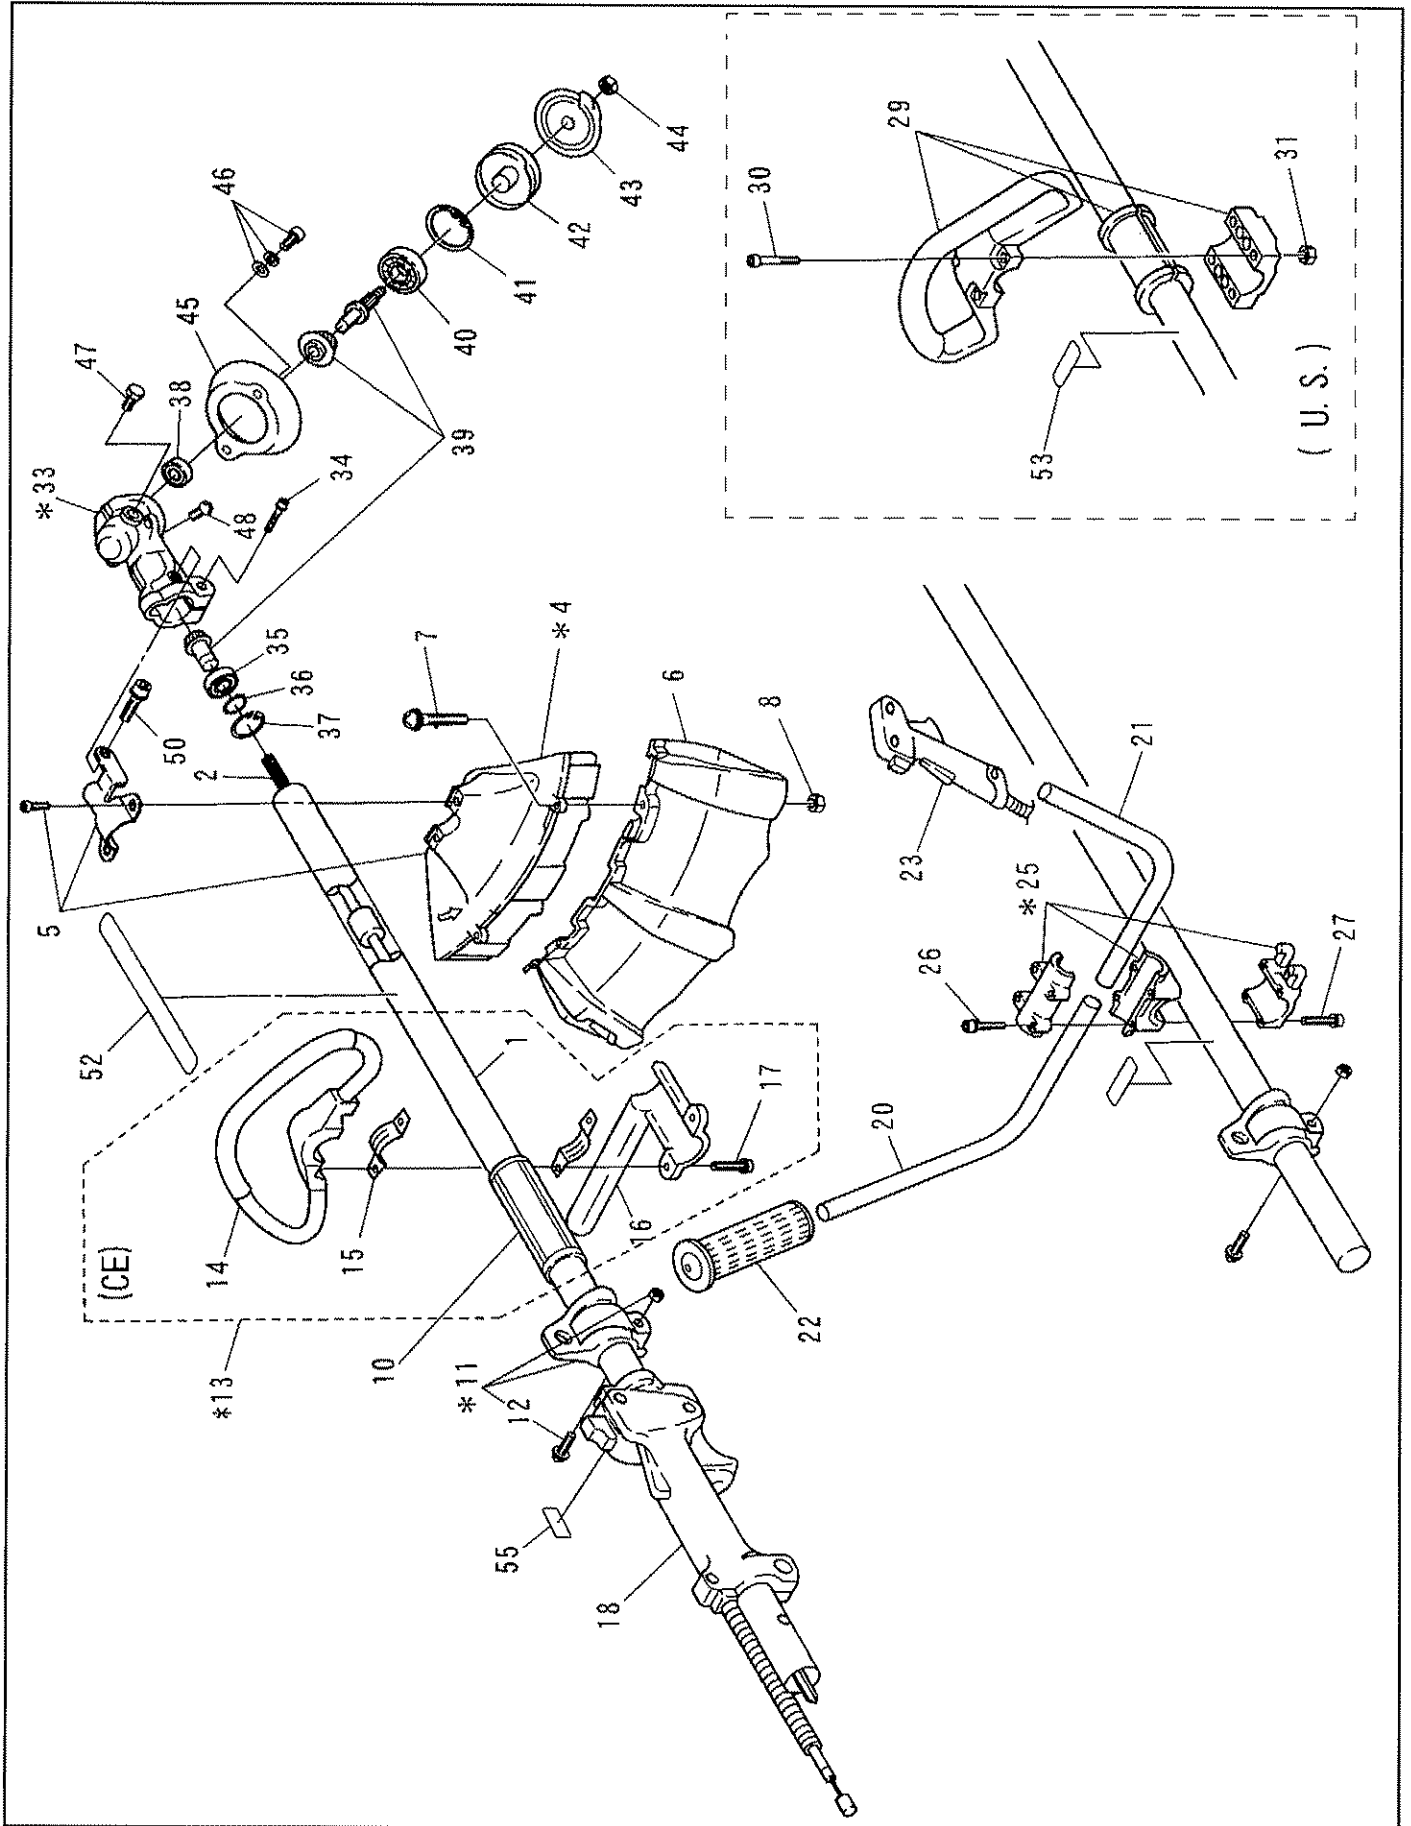

MACHINE BODY

BH2500(A-AU)PARTS LIST

REF. NO.	ROBIN PART NUMBER	PART NAME	QUANTITY			OUR PART NUMBER
			CE SPEC.		U.S.	
			(A)	(AU)	(A)	
1	6241002002	PIPE SHAFT COMPL	1	1	1	9800
2	6191500400	SHAFT	1	1	1	5433
*4	6258046002	PROTECTOR ASSY	1	1	1	9805 (Include 5-8)
5	6258050000	PROTECTOR ASSY, BRACKET	1	1	1	9805B
6	6258048002	PROTECTOR BOTTOM	1	1	1	9806
7	0043605400	SCREW ASSEMBLY	2	2	2	9810 (M5*40 W, SW)
8	0021805000	NUT	2	2	2	7020 (M5)
10	6271501500	SPACER	1			9933
*11	6254019000-2	HANGER ASSEMBLY	1	1	1	9811 (Include 12)
12	0043605200	SCREW ASSEMBLY	1	1	1	9812 (M5*20 W, SW)
*13	6214014000	HANDLE COMPL	1			8602 (Include 14-17)
14	6274004010	LOOP HANDLE	1			9854
15	6214014010	GUARD STAY	2			9852
16	6274004020	LOOP HANDLE BAR	1			9855
17	6274004040	SOCKET HEAD BOLT	2			9979 (M6*20 SW)
*18	6245003000	CONTROL LEVER ASSEMBLY	1		1	9856
20	6214501600	HANDLE		1		9851
21	6214502000	HANDLE		1		9853
22	6254500000	GRIP		1		8037
*23	6245002000	CONTROL LEVER ASSY		1		9801
*25	6254007001	HOLDER HANDLE ASSY		1		9857 (Incl.26, 27)
26	0119059840	SOCKET HEAD BOLT		4		9934 (M5*25 SW)
27	0119059890	SOCKET HEAD BOLT		4		9935 (M5*25 SW)
29	6114005000	HANDLE COMPL			1	9850
30	0119059860	SOCKET HEAD BOLT			4	6126 (M5 * 33)
31	0022705000	NUT			4	1703 (M5)
*33	6213017002	CASE GEAR ASSY	1	1	1	9813 (Incl. 34~48)
34	0119059890	SOCKET HEAD BOLT	1	1	1	6268 (M5*25 SW)
35	6212500300	BALL BEARING	1	1	1	6008 (609ZZ)
36	0031508000	SNAP RING OUTER	1	1	1	6130
37	0031424000	SNAP RING INNER	1	1	1	1187
38	0600069990	BALL BEARING	1	1	1	5310 (626ZZ)
39	6213021000	GEAR SET	1	1	1	5437
40	0600109930	BALL BEARING	1	1	1	1386 (6000DDU)
41	0031426000	SNAP RING INNER	1	1	1	6129
42	6218501601-1	WASHER RECEIVE	1	1	1	9814
43	6218003000	WASHER CLAMP COMPL	1	1	1	6112

MACHINE BODY

BH2500(A-AU)PARTS LIST