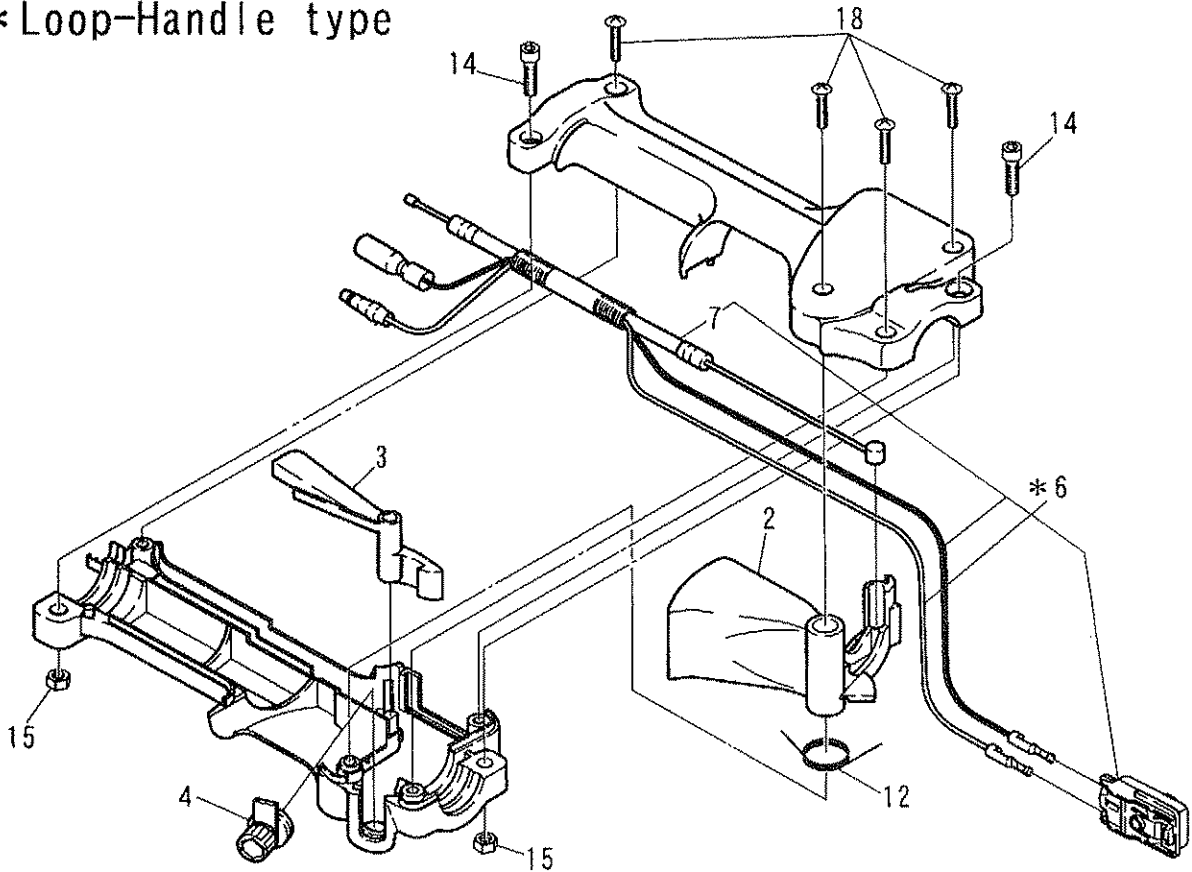

MACHINE BODY

BH2500(A-AU)PARTS LIST

CONTROL LEVER ASSY

BH2500(A-AU)PARTS LIST

*Loop-Handle type

REF. NO.	ROBIN PART NUMBER	PART NAME	QUANTITY		OUR PART NUMBER	
			CE SPEC.			U.S.
			(A)	(AU)		(A)
2	6195006030	LEVER		1	9802	
3	6215023060	LEVER		1	9803	
4	6215023050	ADJ COMPL		1	9804	
*6	6245003010	WIRE SET COMPL.		1	9807 (Incl. 7)	
7	6245003020	T. CABLE		1	9808	
12	6195006050	SPRING		1	9809	
14	0119059720	SOCKET HEAD BOLT		2	9817 (M5*20)	
15	6415011160	NUT		2	9818 (M5)	
18	6195006060	TAPPING SCREW		4	9819 (M4*20)	

ENGINE BODY

BH2500(A-AU)PARTS LIST

ENGINE BODY

BH2500(A-AU)PARTS LIST

REF. NO.	ROBIN PART NUMBER	PART NAME	QUANTITY	OUR PART NUMBER
51	5922003000	CRANK SHAFT ASSY	1	9865
53	0440129960	OIL SEAL (L)	1	9866 (TC12286)
54	0440109970	OIL SEAL (S)	1	9867 TC10205)
55	5421500500	CLIP	1	9868
57	5922500900	PISTON	1	9869
58	5922004000	PISTON RING SET	1	9870
61	0565089970	CLIP	2	5330
62	5232502600	PIN, PISTON	1	5329
71	5921501400	SPACER	2	9871
72	5923500001-1	CAMLIFTER	2	9872
73	5923007000	CAMGEAR ASSY	1	9873
74	5923500501	SHAFT, CAMGEAR	1	9874(Ø5*21.8)
75	5923500600	SHAFT, CAMLIFTER	1	9875 (Ø 4*15.8)
76	5923500700	PUSH ROD	2	9876
80	5923002000	ROCKER ARM ASSY	2	9893
84	5923501101	ROCKER SHAFT	1	9894 (Ø 4 *28. 8)
85	5923501200	VALVE SPRING	2	9895
86	5923501300	RETAINER SPRING	2	9896
87	5923501400	EXHAUST VALVE	1	9897
88	5923501500	INTAKE VALVE	1	9898