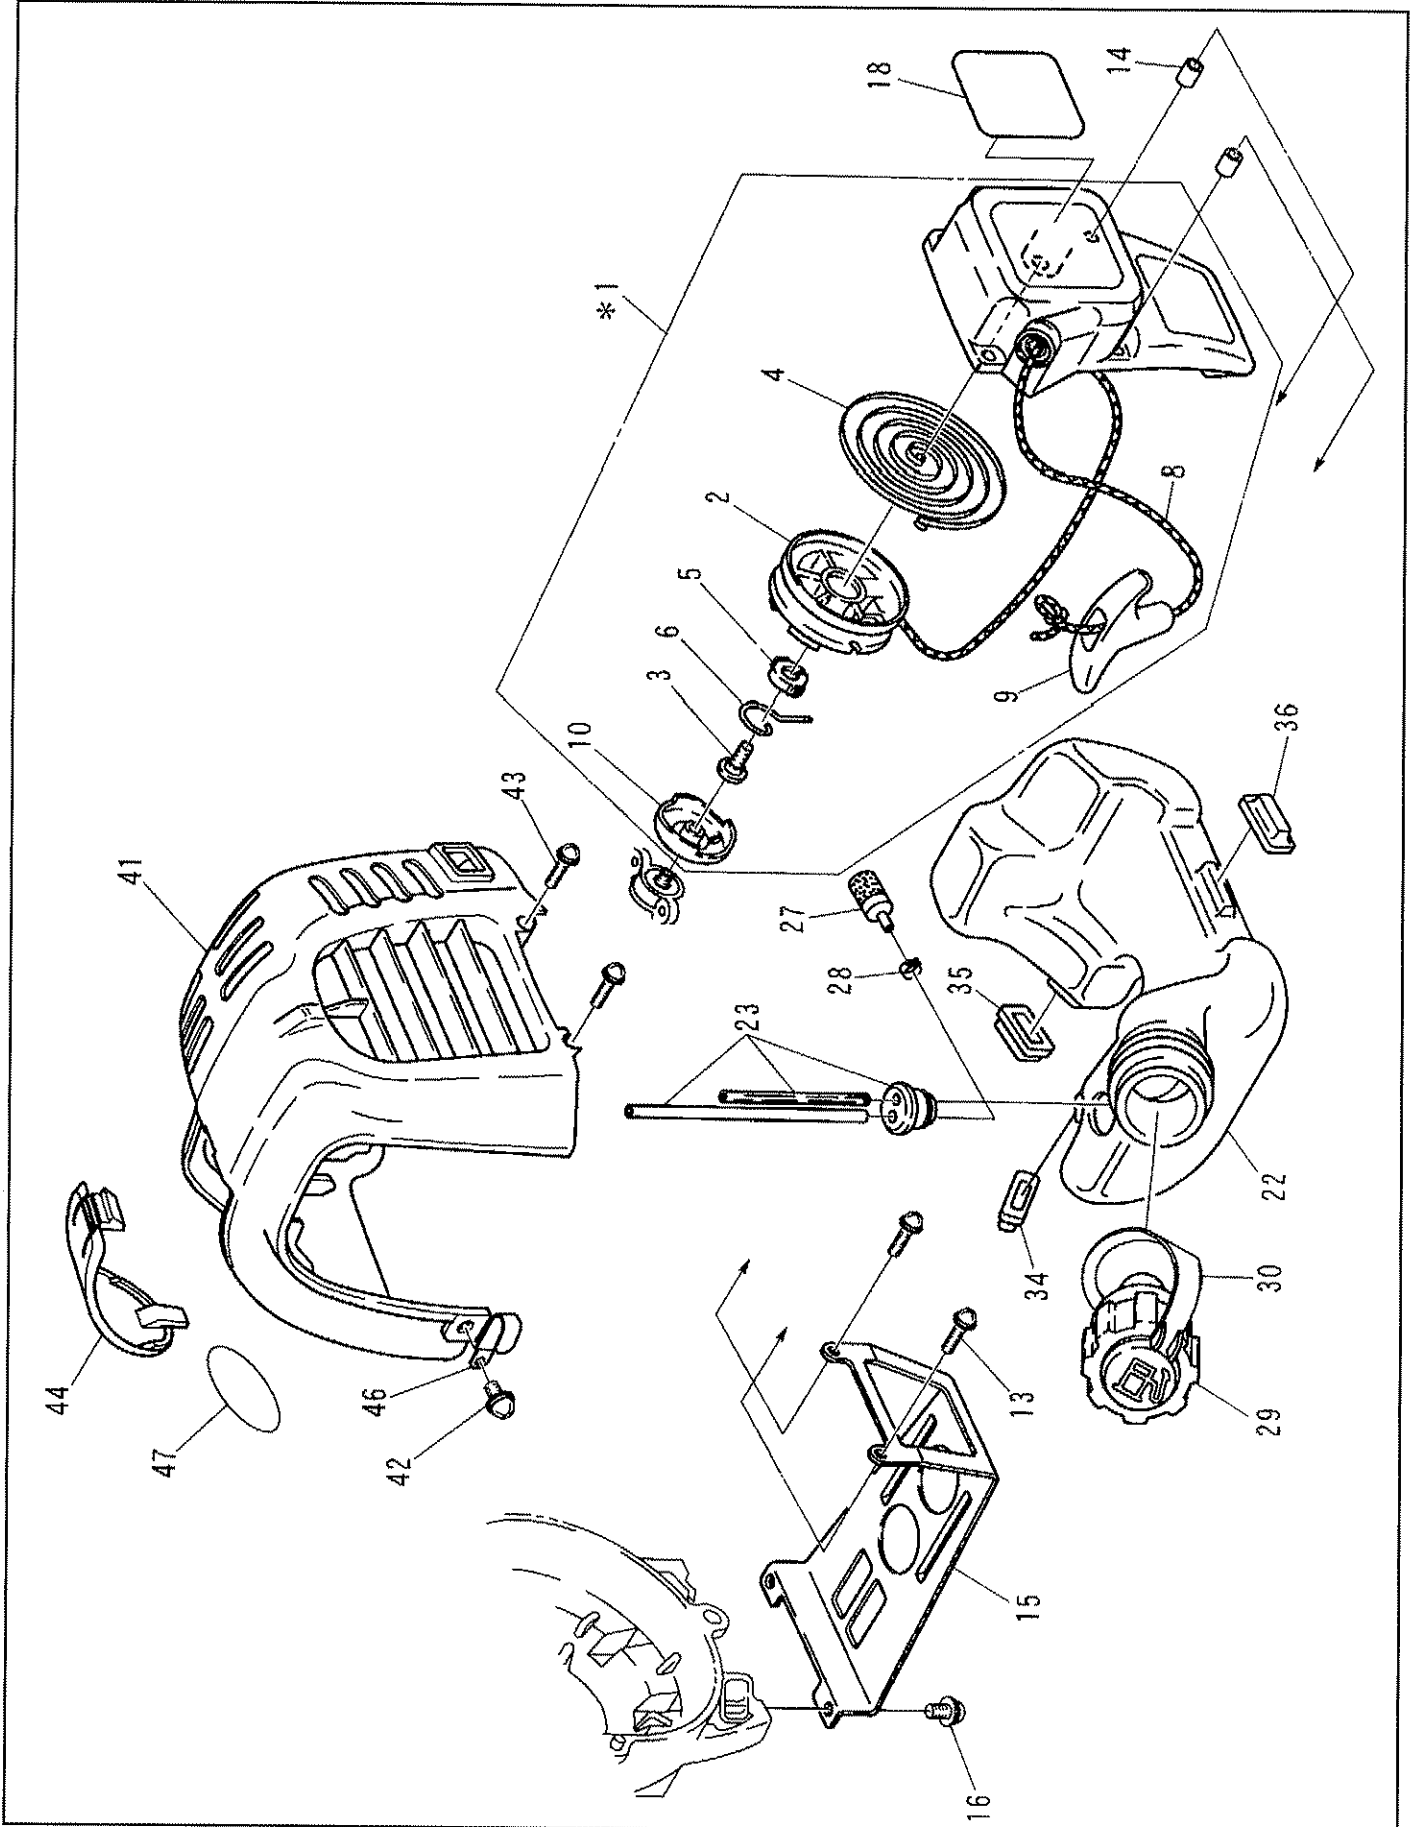

RECOIL STARTER, FUEL TANK & COVER

BH2500(A-AU)PARTS LIST

RECOIL STARTER, FUEL TANK & COVER

BH2500(A-AU)PARTS LIST

REF. NO.	ROBIN PART NUMBER	PART NAME	QUANTITY	OUR PART NUMBER
*1	5925001001	STARTER REWIND	1	9940 (Incl. 2~10)
2	5925001030	REEL	1	9941 (t=Ø.8)
3	5195002060	SET SCREW	1	9942
4	5215002030	SPIRAL SPRING	1	5374 (4*Ø.4)
5	5195002110	COLLAR	1	5577
6	5195002100	SWING ARM	1	9943 (Ø 1.4)
8	5925001050	STARTER ROPE	1	9944 (Ø2.8)
9	5225004020	STARTER KNOB	1	7614
10	5195500000	PULLEY	1	5578
13	0043604250	SCREW ASSY	2	9945 (M4*25 W, SW)
14	0230049940	SPACER	2	9946
15	5929500800	TANK GUARD	1	9947
16	0043605100	SCREW ASSY	2	9948 (M5*10 W, SW)
18	6249500100	LABEL MODEL	1	9949
22	5926500400	TANK FUEL	1	9950
23	5926003000	TUBE	1	9951
27	5236503900	FILTER	1	3112
28	0561059990	HOSE CLAMP	1	3114
29	5926006001	CAP, FUEL TANK ASSY	1	9952
30	5926005000-1	STRAP UNIT	1	9953
34	5036500200-1	PLATE	1	9954
35	5036500300-1	PLATE	1	9955
36	5196500301	DAMPER	1	9956
41	5925500600	COVER, CYLINDER	1	9957
42	0043605100	SCREW ASSY	2	9975 (M5*10 W, SW)
43	0043604160	SCREW ASSY	2	9976 (M4*16 W, SW)
44	5927500000	COVER, PLUG	1	9958
46	0566059980	CLAMP	1	9959
47	5929500100	LABEL TRADE MARK	1	9960