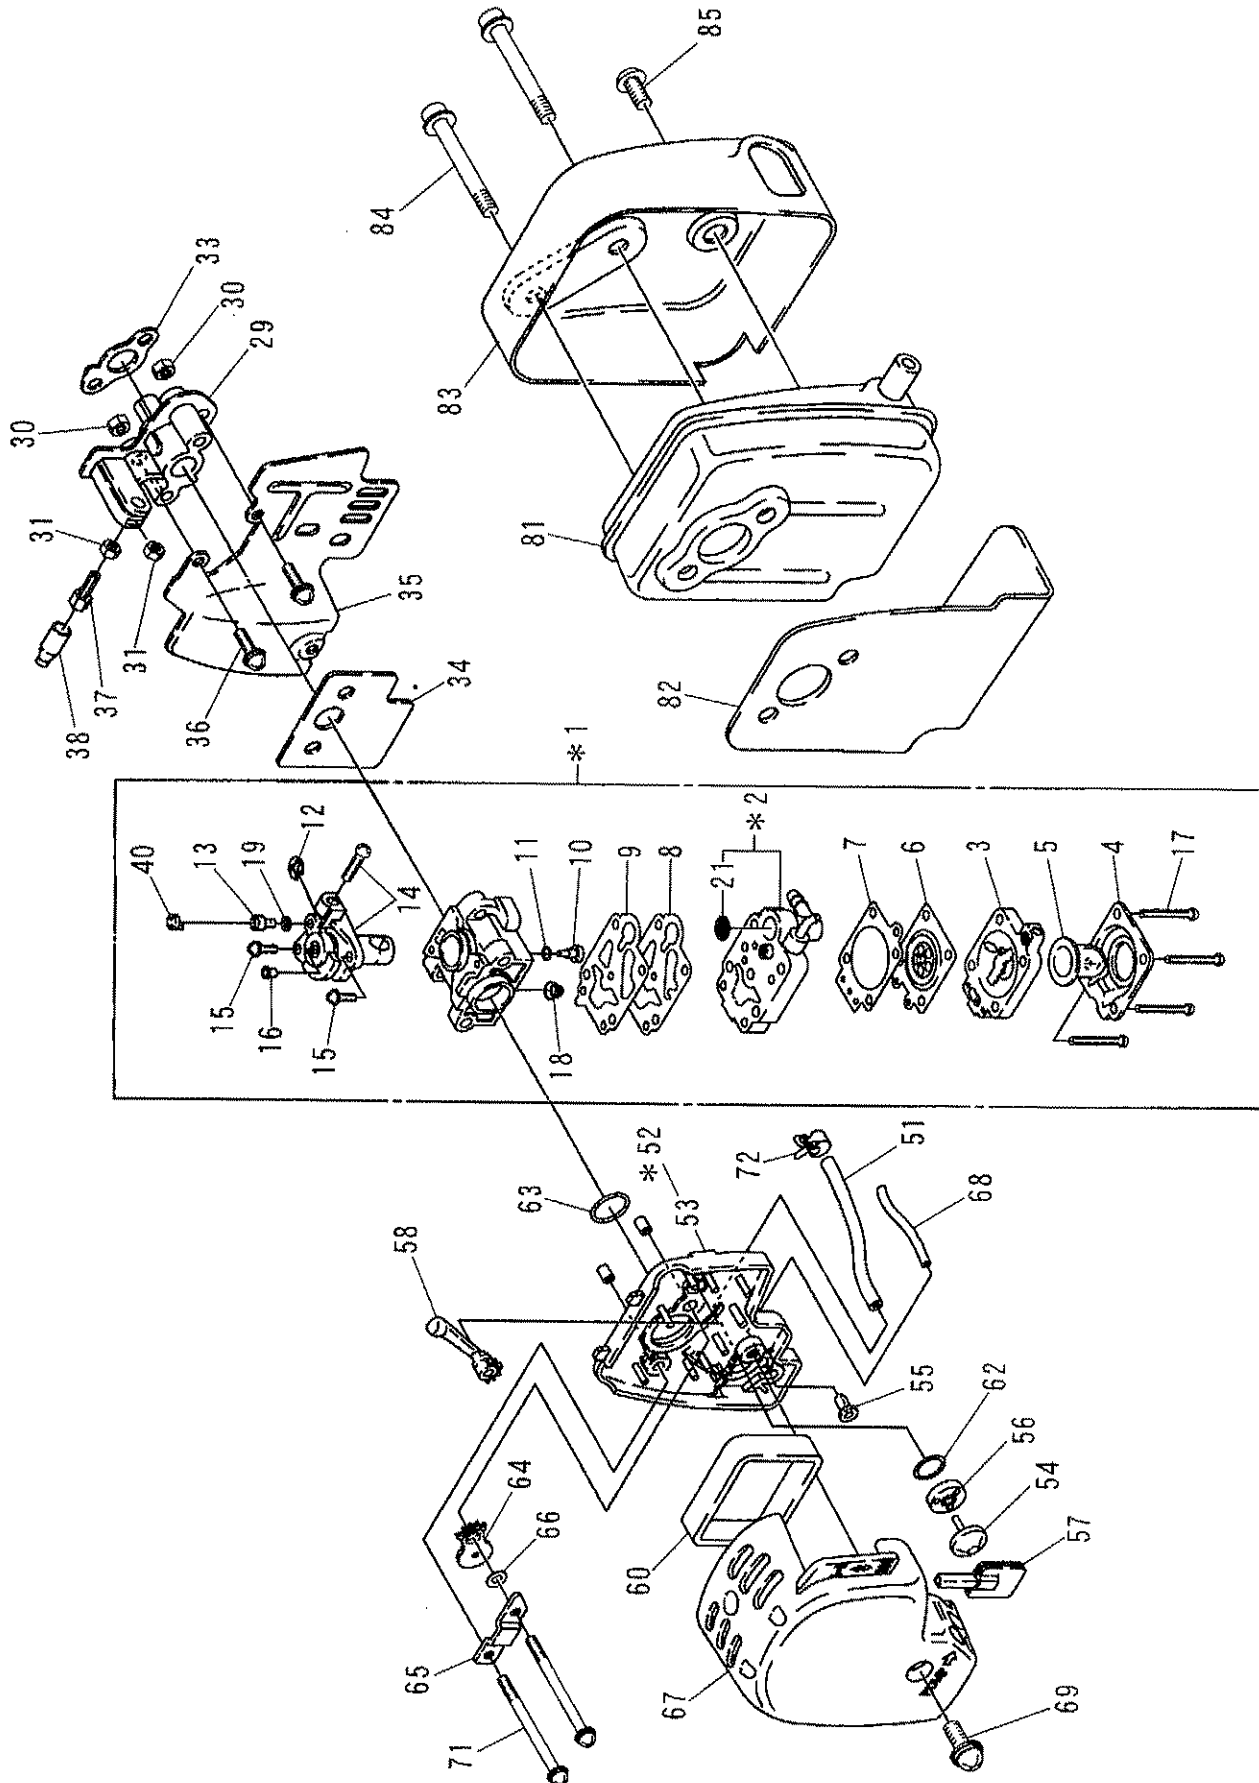

CARBURETOR & AIR CLEANER

BH2500(A-AU)PARTS LIST

REF. NO.	ROBIN PART NUMBER	PART NAME	QUANTITY		OUR PART NUMBER
			CE	U.S.	
*1	5926002001	CARBURETOR	1		9879 (WYL Inc. *2~19)
	5926008000			1	9879 (WYL Inc. *2~19)
*2	5926002060	BODY ASSY, PUMP	1	1	9880 (Incl. 21)
3	5236046140	BODY ASSY, AIR PURGE	1	1	9881
4	5236046050	COVER, PRIMER PUMP	1	1	6790
5	5246001150	PUMP, PRIMER	1	1	6504
6	5316005250	DIAMPHRAGM ASSY., MET.	1		3171
	5926008010			1	
7	5236046040	GASKET, METERING DIA.	1	1	9882
8	5246001040	DIAMPHRAGM, PUMP	1	1	6499
9	5926002040	GASKET, PUMP	1	1	9883
10	5926002110	JET	1		9884
	5926002030			1	
11	5246001010	O-RING	1	1	6510
12	5316005120	RING, SPRING RETAINING	1	1	6511
13	5236018040	SWIVEL	1	1	5418
14	5926002010	VALVE ASSY-THROTTLE	1	1	9885
15	5206008030	SCREW, THROTTLE COLLAR	2	2	5419
16	5206008110	PLUG	1		7639
17	5236046010	SCREW, PUMP COVER	4	4	5602
18	5926002020	SPRING, PUMP	1	1	9886
19	5426005030	WASHER	1	1	6796
21	5016004010	SCREEN, INLET	1	1	6508
29	5923005000	INSULATOR COMPL	1	1	9877 (Incl. 30,31)
30	0170059980	NUT	2	2	9938 (M5)
31	0022706000	NUT	2	2	9939 (M6)
33	5923501801	GASKET, INSULATOR	1	1	9887
34	5923501900	GASKET, CARBURETOR	1	1	9888
35	5923502000	INSULATOR CARBURETOR	1	1	9889
36	0043605180	SCREW ASSY	2	2	1707 (M5*18 W, SW)
37	0149069970	ADJUST SCREW	1	1	9890 (M6*16)
38	5246004150	CAP	1	1	9891
40	5259500300	CAP	1		9892 (*U-handle only)
51	5921500900	PIPE, BREATHER	1	1	9912 (Ø8*Ø4*15OL)
52	5923004001	PLATE, CLEANER ASSY	1	1	9913 (Incl.53~63)
53	5923006000	PLATE, AIR CLEANER COMPL	1	1	9914
54	5316500701	CHECK VALVE	1	1	9915

CARBURETOR & AIR CLEANER

BH2500(A-AU)PARTS LIST