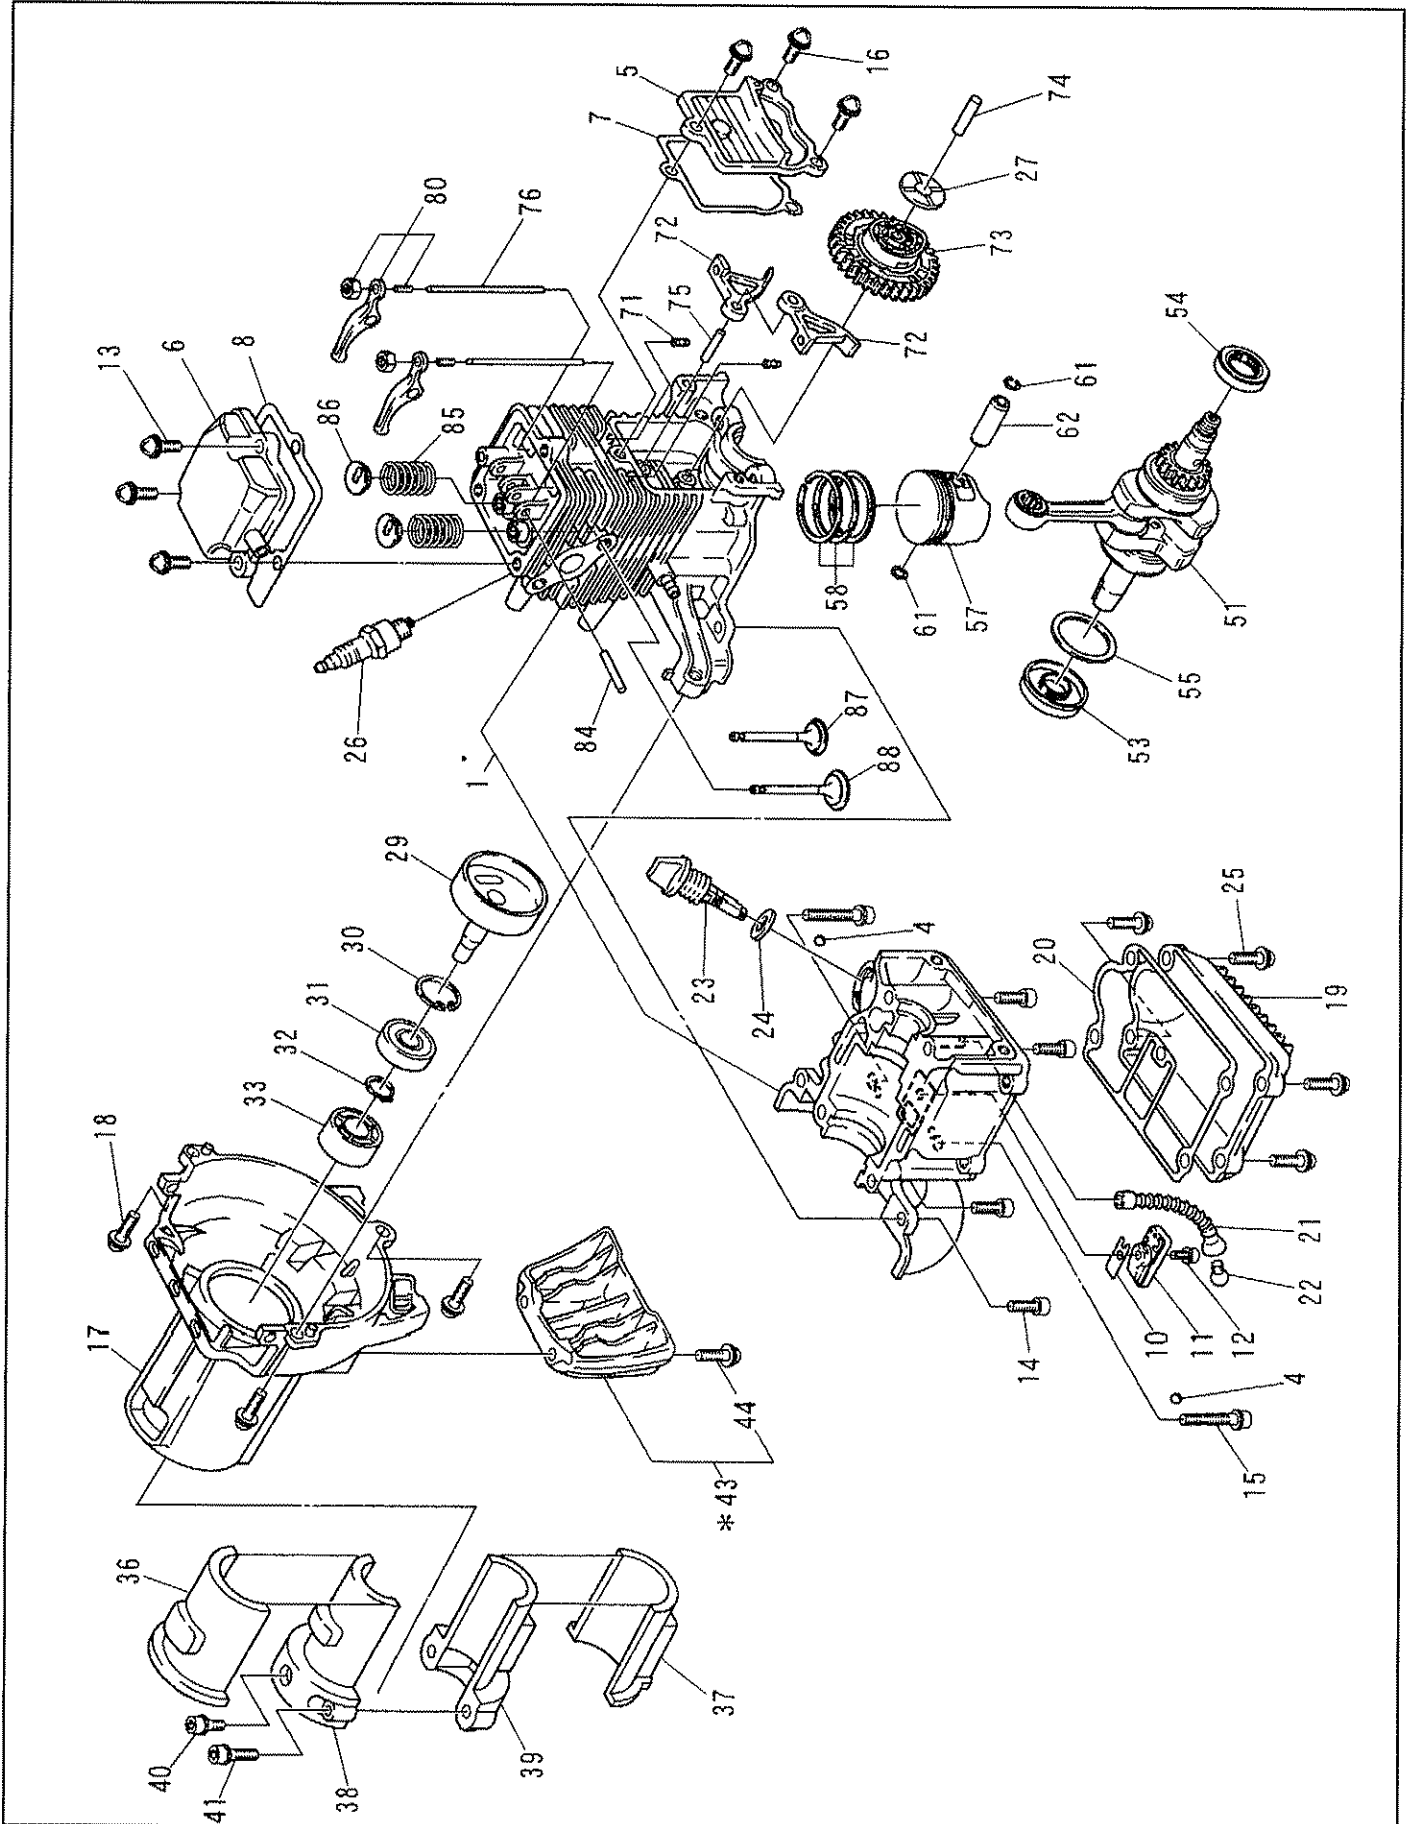

ENGINE BODY

BH2500(A-AU)PARTS LIST

REF. NO.	ROBIN PART NUMBER	PART NAME	QUANTITY			OUR PART NUMBER
			CE SPEC.		U.S.	
			(A)	(AU)	(A)	
1	5921005001	CYLINDER BLOCK SET		1		9820
4	5921501200	BALL		2		9821 (VL100-122)
5	5921500502	COVER. CAM GEAR		1		9822
6	5921004000	ROCKER COVER COMPL		1		9823
7	5921500700	GASKET, COVER CAM GEAR		1		9824
8	5921500800	GASKET, ROCKER COVER		1		9825
10	5921501000	LEAD VALVE		1		9826
11	5921501100	RETAINER PLATE		1		9827
12	0119049980	SOCKET HEAD BOLT		1		9980 (M4*10SW)
13	0043605160	SCREW ASSY		3		9981 (M5*16 W. SW)
14	0119059510	SOCKET HEAD BOLT		6		9982 (M5*14)
15	0119059500	SOCKET HEAD BOLT		2		9983 (M5*30W)
16	0043605140	SCREW ASSY		3		9984 (M5*14 W, SW)
17	6241500203	CASE CLUTCH		1		9848
18	0043605140	SCREW ASSY		3		5416 (M5*16 W, SW)
19	5926500000	CASE OIL		1		9829
20	5926500100	GASKET, CASE, OIL		1		9830
21	5926500200-1	TUBE OIL		1		9831
22	5926500300	WEIGHT OIL		1		9832
23	5926500600	OIL GAUGE		1		9833
24	0213160020	GASKET		1		9834 (FHI)
25	0043605180	SCREW ASSY		4		1707 (M5*18 W,SW)
26	0650109950	PLUG SPARK		1		9835
27	5923503800	WASHER		1		8606 (NYLON 6)
29	6242003000	DRUM CLUTCH COMPL		1		9849
30	0031432000	SNAP RING INNER		1		6272-1
31	0600129950	BALL BEARING		1		8603 (6201DD)
32	0031512000	SNAPRING OUTER		1		1398
33	6241500300	SPACER		1		9836
36	6241500401	DAMPER PIPE 1		1		9837
37	6241500501	DAMPER PIPE 2		1		9838
38	6241500600	BRACKET PIPE 1		1		9839
39	6241500700	BRACKET PIPE 2		1		9840
40	0119059900	SOCKET HEAD BOLT		1		6128 (M5*12 SW)
41	0119059950	SOCKET HEAD BOLT		2		1223 (M5*18 SW)
*43	5219002000	STAND SET		1		9841 (Incl.44)
44	0140059480	SCREW		2		9842 (M5* 14 W, SW)