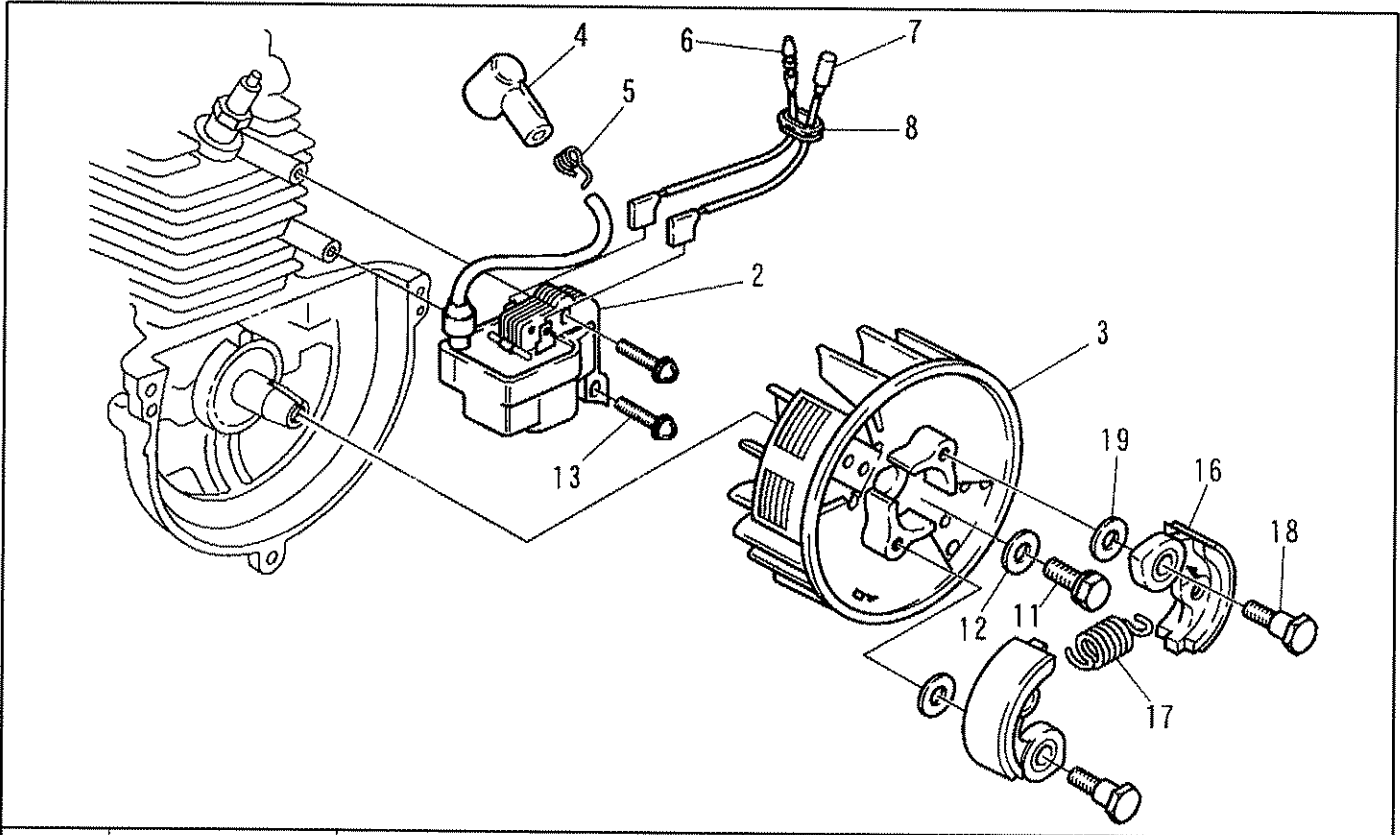

ENGINE BODY

BH2500(A-AU)PARTS LIST

ENGINE BODY

BH2500(A-AU)PARTS LIST

REF. NO.	ROBIN PART NUMBER	PART NAME	QUANTITY	OUR PART NUMBER
51	5922003000	CRANK SHAFT ASSY	1	9865
53	0440129960	OIL SEAL (L)	1	9866 (TC12286)
54	0440109970	OIL SEAL (S)	1	9867 TC10205)
55	5421500500	CLIP	1	9868
57	5922500900	PISTON	1	9869
58	5922004000	PISTON RING SET	1	9870
61	0565089970	CLIP	2	5330
62	5232502600	PIN, PISTON	1	5329
71	5921501400	SPACER	2	9871
72	5923500001-1	CAMLIFTER	2	9872
73	5923007000	CAMGEAR ASSY	1	9873
74	5923500501	SHAFT, CAMGEAR	1	9874(Ø5*21.8)
75	5923500600	SHAFT, CAMLIFTER	1	9875 (Ø 4*15.8)
76	5923500700	PUSH ROD	2	9876
80	5923002000	ROCKER ARM ASSY	2	9893
84	5923501101	ROCKER SHAFT	1	9894 (Ø 4 *28. 8)
85	5923501200	VALVE SPRING	2	9895
86	5923501300	RETAINER SPRING	2	9896
87	5923501400	EXHAUST VALVE	1	9897
88	5923501500	INTAKE VALVE	1	9898

FLYWHEEL & CLUTCH

BH2500(A-AU)PARTS LIST

REF. NO.	ROBIN PART NUMBER	PART NAME	QUANTITY	OUR PART NUMBER
2	5927001010	IGNITION COIL	1	9961
3	5927001020	FLYWHEEL	1	9962
4	5927500100	CAP, PLUG	1	9963
5	0654009931	SPRING PLUG CAP	1	6169
6	5927003000	WIRE COMPL	1	9964
7	5257018001-1	WIRE COMPL	1	9965
8	5257500300	GROMMET	1	9966
11	0011306160	BOLT ASSY	1	6190 (M6*16 SW)
12	0031206000	WASHER	1	1395
13	0140049920	SCREW	2	5351 (M4*20 W, SW)
16	5928500000	SHOE, SLUTCH	2	9967
17	5928500100	SPRING	1	9968
18	5928500200	BOLT, CLUTCH	2	9969
19	5928500300	WASHER	2	9970