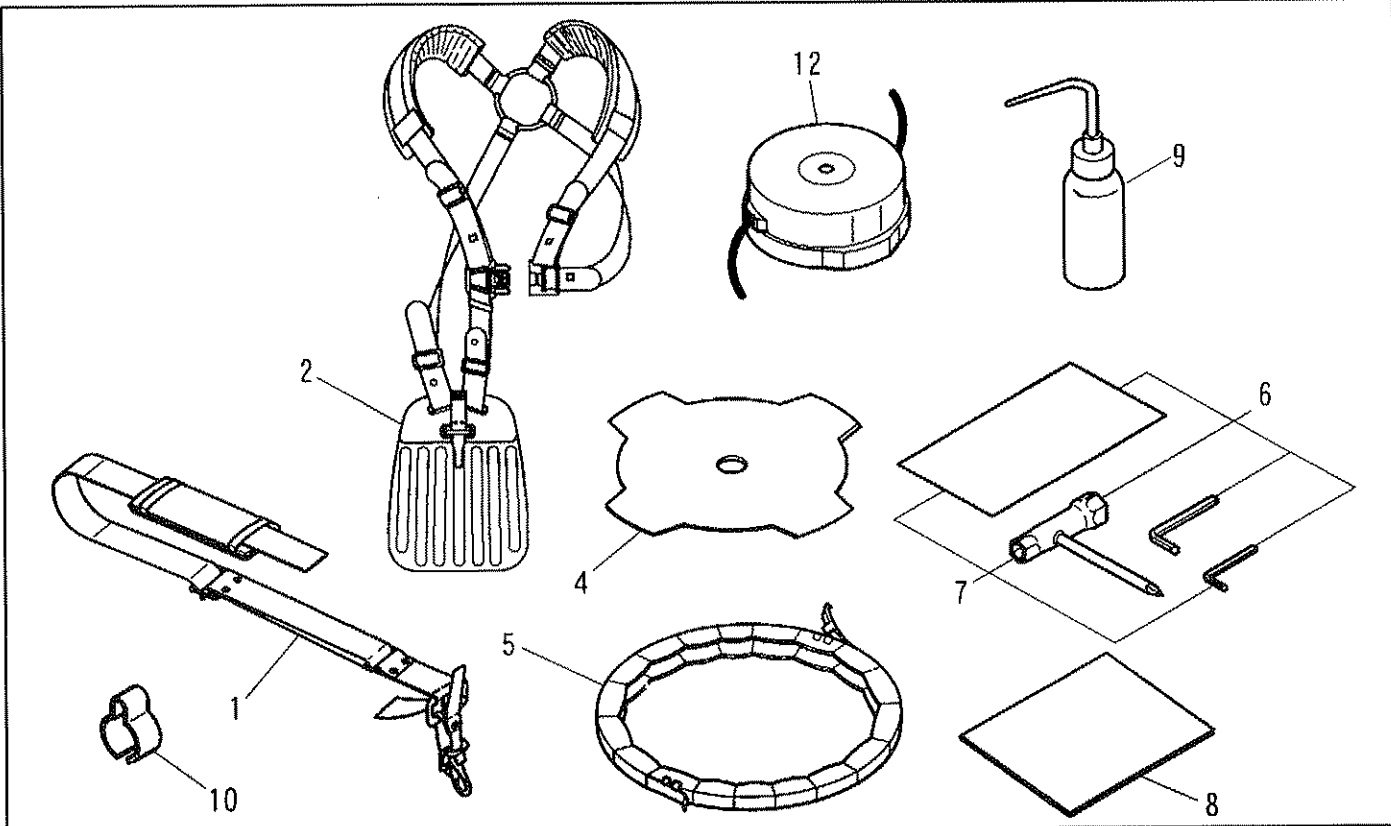

FLYWHEEL & CLUTCH

BH2500(A-AU)PARTS LIST

REF. NO.	ROBIN PART NUMBER	PART NAME	QUANTITY	OUR PART NUMBER
2	5927001010	IGNITION COIL	1	9961
3	5927001020	FLYWHEEL	1	9962
4	5927500100	CAP, PLUG	1	9963
5	0654009931	SPRING PLUG CAP	1	6169
6	5927003000	WIRE COMPL	1	9964
7	5257018001-1	WIRE COMPL	1	9965
8	5257500300	GROMMET	1	9966
11	0011306160	BOLT ASSY	1	6190 (M6*16 SW)
12	0031206000	WASHER	1	1395
13	0140049920	SCREW	2	5351 (M4*20 W, SW)
16	5928500000	SHOE, SLUTCH	2	9967
17	5928500100	SPRING	1	9968
18	5928500200	BOLT, CLUTCH	2	9969
19	5928500300	WASHER	2	9970

STANDARD ACCESSORIES

BH2500(A-AU)PARTS LIST

REF. NO.	ROBIN PART NUMBER	PART NAME	QUANTITY			OUR PART NUMBER
			CE SPEC.		U.S.	
			(A)	(AU)	(A)	
1	6207003002	BAND ASSY	1		1	7113
2	6247001001	BAND ASSY		1		9971
4	6208501400-1	CUTTER	1	1	1	(9 X 4 TX1)
5	6418500701	COVER,CUTTER	1	1	1	9972 6230
6	6249000000	TOOL	1			9977
7	6249000000	TOOL		1		9978
	6249500300		1	1		English, Italian, Spanish
8	6249501900	INSTRUCTION MANUAL	1	1		French, German, Dutch
	6249500400*				1	(BH2500-OWN)
9	0722105000	BOTTLE, OIL	1	1	1	8605
10	6111502700	CLAMP, WIRE		2		9973
	6418018000	CUTTER ASSY	1	1		(U-4)
12					1	1835