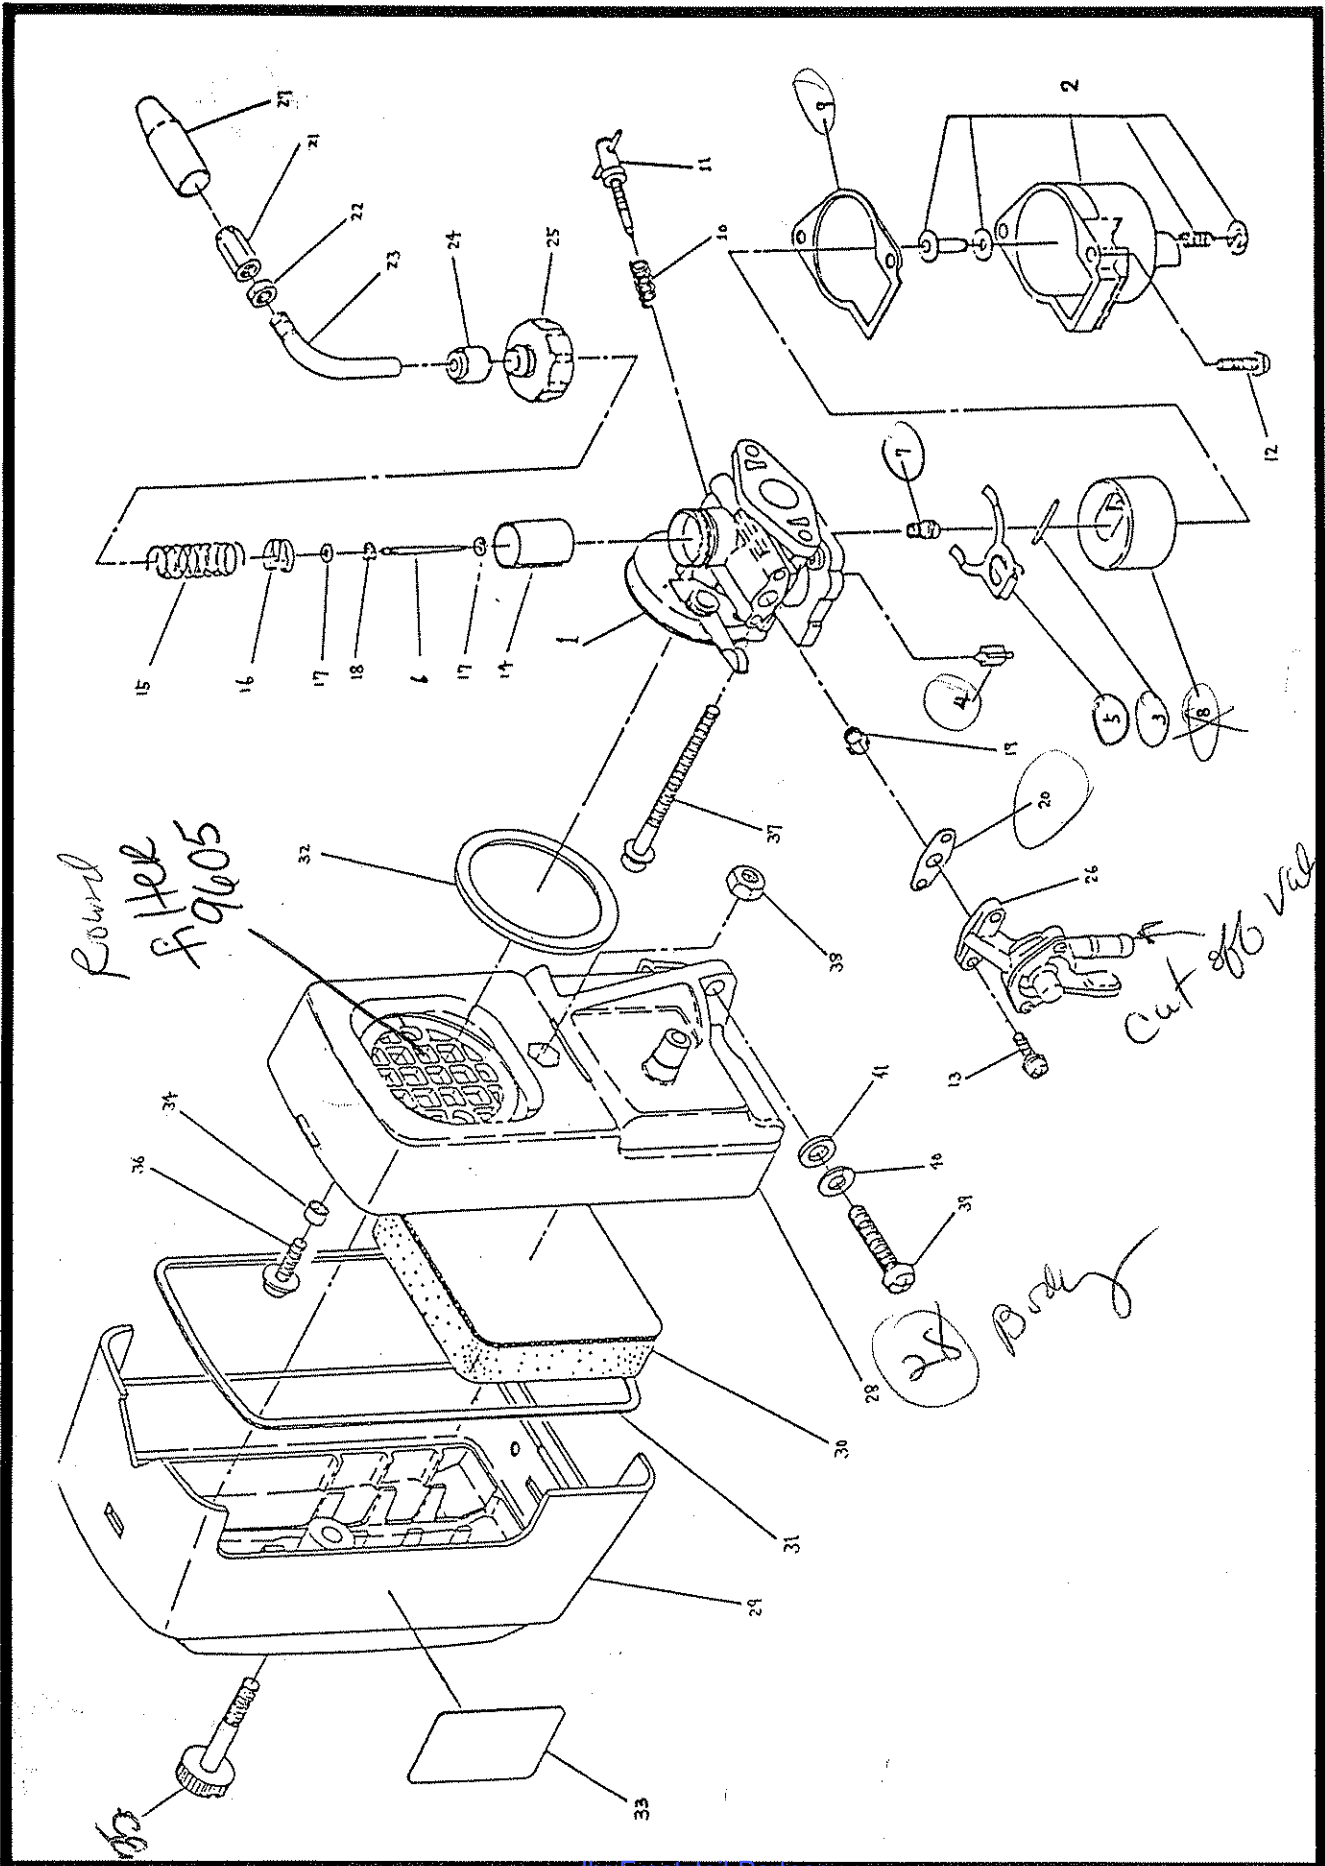

Carburetor

FL411

Carburetor

Ref. No.	Mfg.'s No.	Part Name	Our Part No.	Qty.	Ref. No.	Mfg.'s No.	Part Name	Our Part No.	Qty.
1	5416003000	Carburetor compl. (incl. 2-27)	<u>3623</u>	1	40	0203 06998 0	Spring washer (SUS)	4471	1
2	5326001010	Float chamber body	3624	1	41	0200 06993 0	Washer (SUS)	4468	1
3	5306009160	Float pin	1317	1					
4	5306009150	Needle ass'y ✓	4051	1					
5	5306009230	Float arm	4052	1					
6	5306009410	Jet needle ✓	3625	1					
7	5416003010	Main jet (#85) ✓	3626	1					
8	5306009020	Float	4054	1					
9	5306009220	Gasket 1318	4053	1					
10	5416001110	Spring	3627	1					
11	5326001110	Adjusting screw	3628	1					
12	5306009510	Screw	4060	2					
13	8046001530	Screw	1333	2					
14	5416003020	Piston valve (#1.0)	3629	1					
15	5306009240	Spring	1307	1					
16	5306009120	Spring seat	1306	1					
17	5416001040	Packing	3630	2					
18	5306009450	E-ring	1305	1					
19	5306009050	Filter	3631	1					
20	5306009210	Gasket ✓	4061	1					
21	5306009310	Cable adjuster	1312	1					
22	5306009460	Nut	4049	1					
23	5306009340	Cable guide	4048	1					
24	5306009250	Cap	4047	1					
25	5306009260	Top	4046	1					
26	5326001050	Cock body ass'y	3632	1					
27	5416001010	Cap	3633	1					
28	5413501300	Cleaner body	3634	1					
29	5413501500	Cleaner cover	3635	1					
30	5413501600	Element <i>Square Filter</i>	3636	1					
31	5413502600	Packing	3637	1					
32	5413503100	Packing	<u>3638</u>	1					
33	5419500100	Label	3639	1					
34	0230 05999 0	Spacer <i>4743</i>	3640	2					
35	5413501900	Bolt (cleaner)	<u>3641</u>	1					
36	00434 0516 0	Screw ass'y (M5x16)	3642	2					
37	00436 0565 0	Screw ass'y (M5x65)	3643	2					
38	0170 06996 0	Nut	3644	1					
39	0140 06998 0	Screw (M6x20 SUS) <i>4478</i>	4479	1					