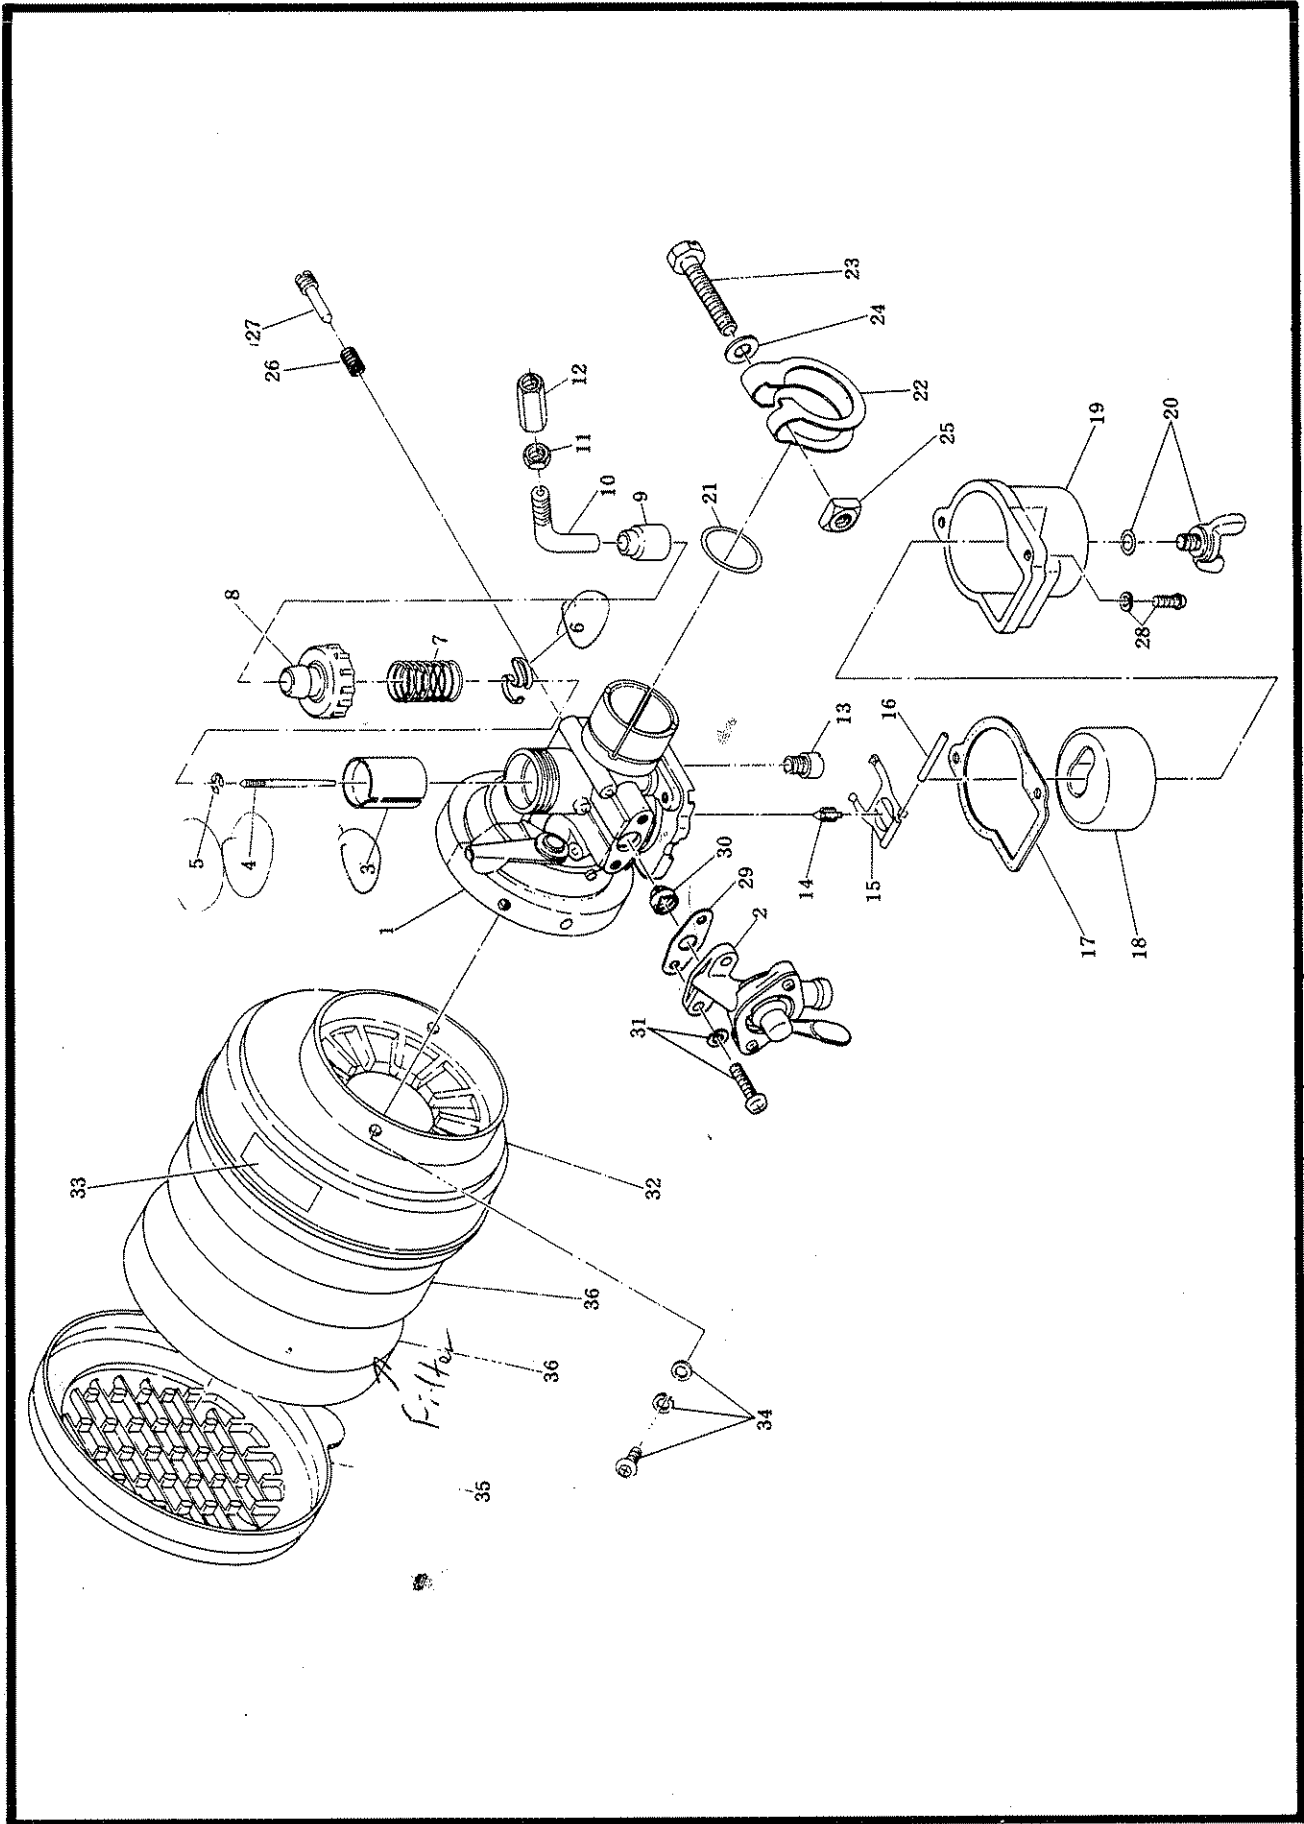

Ref. No.	Mfg.'s No.	Part Name	Our Part No.	Qty.	Ref. No.	Mfg.'s No.	Part Name	Our Part No.	Qty.
1	EC04-0682	Carburetor complete (inclu. 2-31)	7045	1					
2	CK/31	Cock body assembly	4043	1					
3	832-16001	Piston valve (#1.0)	7046	1					
4	J8-3N05	Jet needle	7047	1					
5	MD14/40	E ring	1305	1					
6	VM14c1/38b	Spring seat	1306	1					
7	VM15/24A	Spring	1307	1					
8	VM16/200	Top	4046	1					
9	VM12/43	Cap	4047	1					
10	MD13/44	Cable guide	4048	1					
11	M21/15	Cable adjuster lock nut	4049	1					
12	VM24/148	Cable adjuster	1312	1					
13	N102-221	Main jet (#77.5)	4050	1					
14	VM15/173	Needle assembly ✓	4051	1					
15	VM15/353	Float arm ✓	4052	1					
16	VM15/264	Float pin ✓	1317	1					
17	VM15/351	Gasket ✓ 1748	~~4053~~	1					
18	VM13/139	Float ✓	4054	1					
19	VM13/188	Float chamber body	7048	1					
20	EC03-S0010	Guide screw assembly	~~4056~~	1	6386				
21	VM13/68A	O ring	1323	1					
22	VM13/211	Clip	4057	1					
23	B2=0630	Bolt	1325	1					
24	B34/83	Washer	1326	1					
25	VM13/215	Nut	7049	1					
26	VM15/331	Spring	7050	1					
27	VM18/164A	Throttle stop screw	7051	1					
28	CW2=0416	Spring water cross screw	4060	2					
29	VM15/348	Gasket	4061	1					
30	VM13/210	Filter	4062	1					
31	CW2=0414	Spring water cross screw	1333	2					
32	EC04-0335B	Air cleaner assembly (inclu. 33, 35, 36)	7052	1					
33	0736 36998 0	Label	7053	1					
34	00436 0410 0	Screw assembly (M4×10)	4065	4					
35	EC04-3304A	Air cleaner cap	7053	1					
36	EC04-3305	Element	7054	2