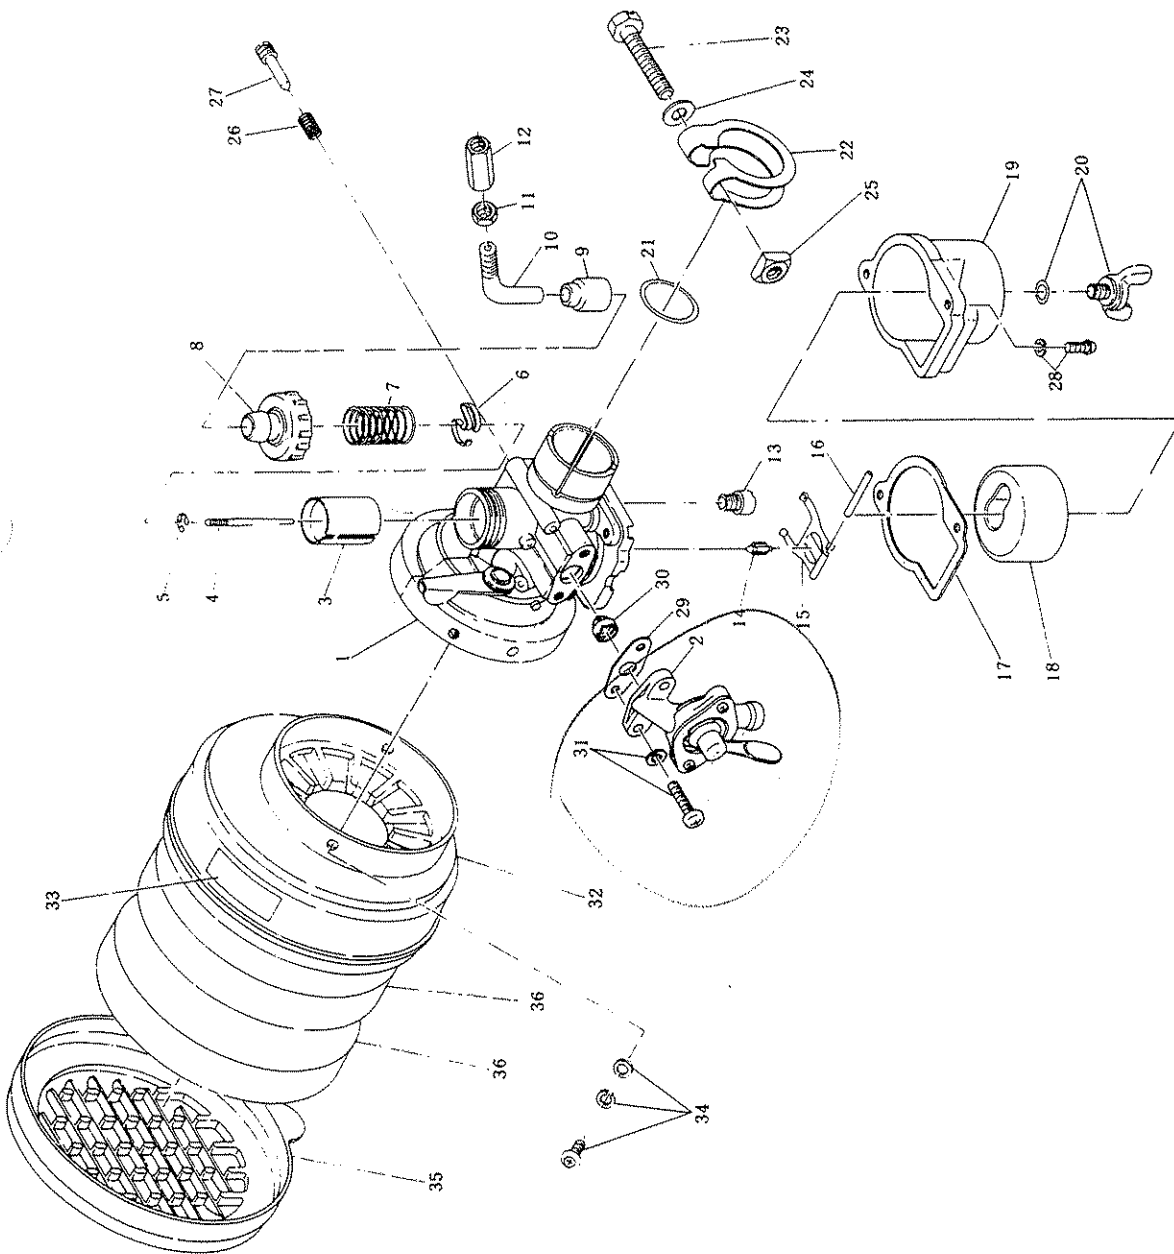

Carburetor

Ref. No.	Mfg.'s No.	Part Name	Our Part No.	Qty.	Ref. No.	Mfg.'s No.	Part Name	Our Part No.	Qty.
1	EC04-0682	Carburetor complete (inclu. 2-31)	7045	1					
2	CK/31	Cock body assembly	4043	1					
3	832-16001	Piston valve (#1.0)	7046	1					
4	J8-3N05	Jet needle	7047	1					
5	MD14/40	E ring	1305	1					
6	VM14c1/38b	Spring seat	1306	1					
7	VM15/24A	Spring	1307	1					
8	VM16/200	Top	4046	1					
9	VM12/43	Cap	4047	1					
10	MD13/44	Cable guide	4048	1					
11	M21/15	Cable adjuster lock nut	4049	1					
12	VM24/148	Cable adjuster	1312	1					
13	N102-221	Main jet (#77.5)	4050	1					
14	VM15/173	Needle assembly	4051	1					
15	VM15/353	Float arm	4052	1					
16	VM15/264	Float pin	1317	1					
17	VM15/351	Gasket	4053	1					
18	VM13/139	Float	4054	1					
19	VM13/188	Float chamber body	7048	1					
20	EC03-S0010	Guide screw assembly	4056	1					
21	VM13/68A	O ring	1323	1					
22	VM13/211	Clip	4057	1					
23	B2=0630	Bolt	1325	1					
24	B34/83	Washer	1326	1					
25	VM13/215	Nut	7049	1					
26	VM15/331	Spring	7050	1					
27	VM18/164A	Throttle stop screw	7051	1					
28	CW2=0416	Spring water cross screw	4060	2					
29	VM15/348	Gasket	4061	1					
30	VM13/210	Filter	4062	1					
31	CW2=0414	Spring water cross screw	1333	2					
32	EC04-0335B	Air cleaner assembly (inclu. 33, 35, 36)	7052	1					
33	0736 36998 0	Label	7053	1					
34	00436 0410 0	Screw assembly (M4x10)	4065	4					
35	EC04-3304A	Air cleaner cap	7053	1					
36	EC04-3305	Element	7054	2					