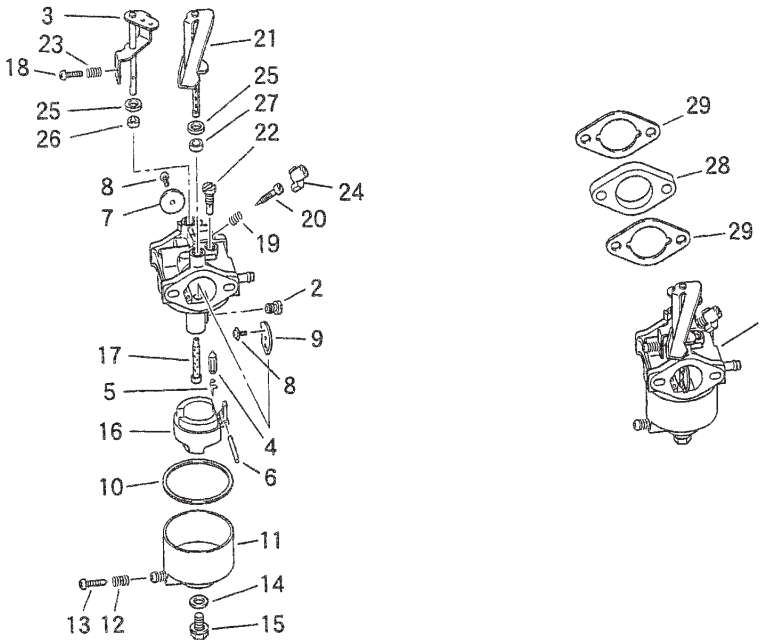

BSQ1000 Illustrated Parts List

EXPLODED VIEW AND PARTS LIST – ENGINE

Carburetor, Control/Linkages

Item	Part #	Qty	Description
1	187469GS	1	CARB, COMPLETE
2	187471GS	1	JET, MAIN
3	187476GS	1	SHFT, THROTTL
4	187480GS	1	VLV, NEEDLE
5	187482GS	1	CLIP, CARB
6	187483GS	1	PIN, CARB
7	187485GS	1	VLV, THRTTL
8	187491GS	3	HHCS, CARB
9	187493GS	1	VLV, CHOKE
10	187495GS	1	GSKT, CARB
11	187499GS	1	CHMBR, FLOAT
12	187502GS	1	SPRING, CARB
13	187509GS	1	HHCS, CARB
14	187511GS	1	GSKT, CARB
15	187525GS	1	BOLT, CARB
16	187536GS	1	FLOAT, CARB
17	187538GS	1	NZZL, MAIN, CARB
18	187542GS	1	HHCS, CARB
19	187502GS	1	SPRING, CARB
20	187547GS	1	ADJSTR, CARB
21	187548GS	1	LEVER, CHOKE
22	187549GS	1	JET, PILOT
23	187550GS	1	SPRING, CARB
24	187551GS	1	CAP, CARB
25	187552GS	2	PACKING, CARB
26	187553GS	1	SEAL, CARB
27	187554GS	1	SEAL, CARB
28	187556GS	1	INSLTR, CARB
29	187504GS	2	GSKT, CARB