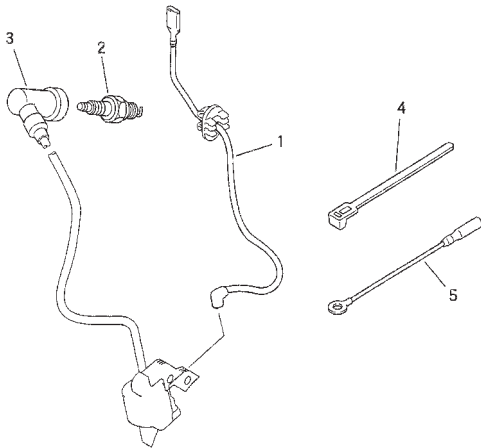

BSQ1000 Illustrated Parts List

EXPLODED VIEW AND PARTS LIST – ENGINE

Lead Wires, Muffler, Gasket Set

Item	Part #	Qty	Description
1	187571GS	1	WIRE, LEAD
2	187572GS	1	PLUG, SPARK
3	187573GS	1	CAP, PLUG
4	187574GS	1	TIEWRAP, LEAD WIRE
5	187575GS	1	WIRE, LEAD