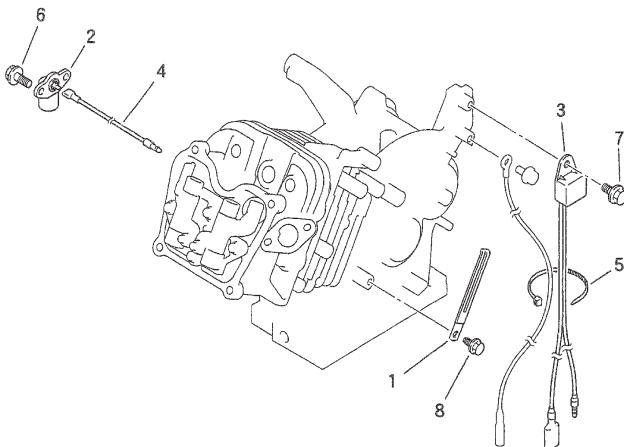

Item	Part #	Qty	Description
1	187505GS	1	BRKT, SPEED CNTRL
2	187506GS	1	SPRING, SPEED CNTRL
3	187507GS	1	SCREW, SPEED CNTRL
4	187508GS	1	SHFT, GOV
5	187510GS	1	RING, SNAP, GOV ROD
6	187512GS	1	LEVER, GOV
7	187513GS	1	ROD, GOV
8	187514GS	1	SPRING, GOV LEVER
9	187515GS	1	WSHR, GOV LEVER
10	187516GS	1	CVR, TOP
11	187517GS	1	CLIP, GOV ROD
12	187518GS	1	BOLT, SPEED CNTRL BKT
13	187519GS	1	BOLT, TOP CVR
14	187520GS	2	NUT, GOV LEVER
15	187570GS	1	SPRING, GOV

# EXPLODED VIEW AND PARTS LIST – ENGINE

Fan Cover, Recoil Starter, Oil Sensor

Item	Part #	Qty	Description
1	187521GS	1	CVR, FAN
2	187522GS	1	CVR, FAN
3	187523GS	1	CVR, FAN
4	187524GS	4	BOLT, FAN CVR

Item	Part #	Qty	Description
1	187557GS	1	ASSY, RECOIL, STRTR
2	187558GS	1	STRTR, RECOIL
3	187559GS	1	ROPE, RECOIL
4	187560GS	1	HNDL, RECOIL
5	187561GS	1	PULLEY, STRTR
6	187562GS	3	BOLT, FLNG