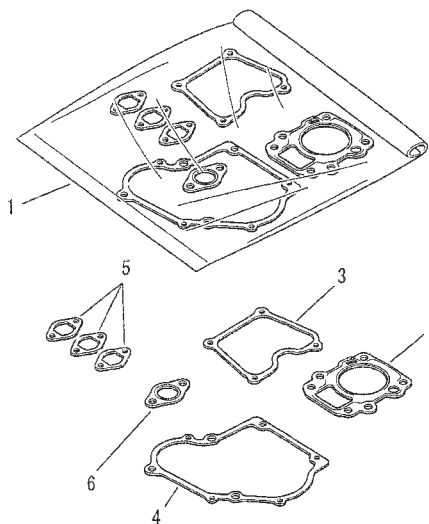

Item	Part #	Qty	Description
1	187461GS	1	SET, GSKT (Includes items 2-6)
2	187429GS	1	GSKT, HEAD
3	187472GS	1	GSKT, VALVE CVR
4	187479GS	1	GSKT, CRANKCASE CVR
5	187504GS	3	GSKT, CARB
6	187451GS	1	GSKT, MFFLR