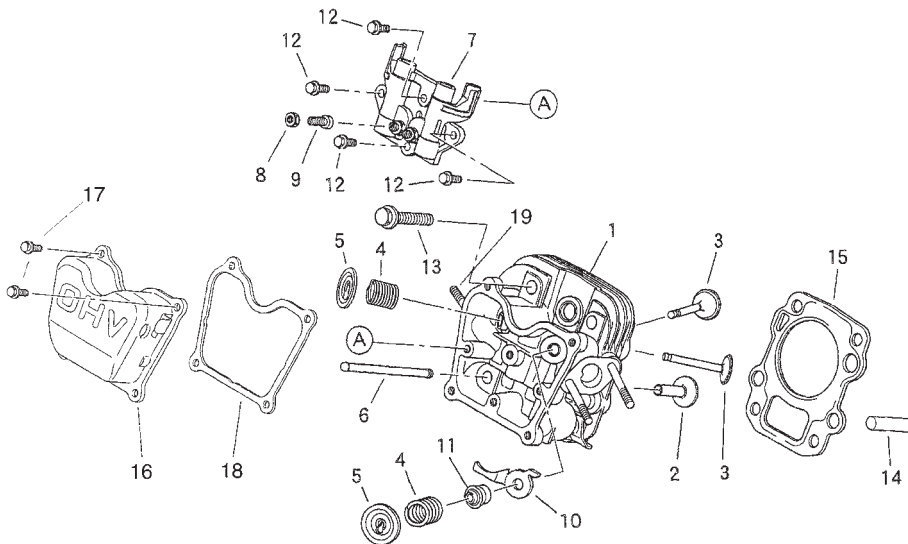

**BSQ1000 Illustrated Parts List**

# EXPLODED VIEW AND PARTS LIST – ENGINE

## Cylinder Block, Cylinder Head

Item	Part #	Qty	Description
1	187380GS	1	BLOCK, CYL
2	187386GS	1	ASSY, GOV, GEAR
3	187387GS	1	SLIDER, GOV
4	187391GS	1	SHFT, GOV
5	187393GS	2	PLUG, DRAIN
6	187394GS	2	SEAL, OIL
7	187395GS	1	BRG, BALL
8	187400GS	1	WSHR, CYLBLOCK
9	187402GS	2	GSKT, CYLBLOCK