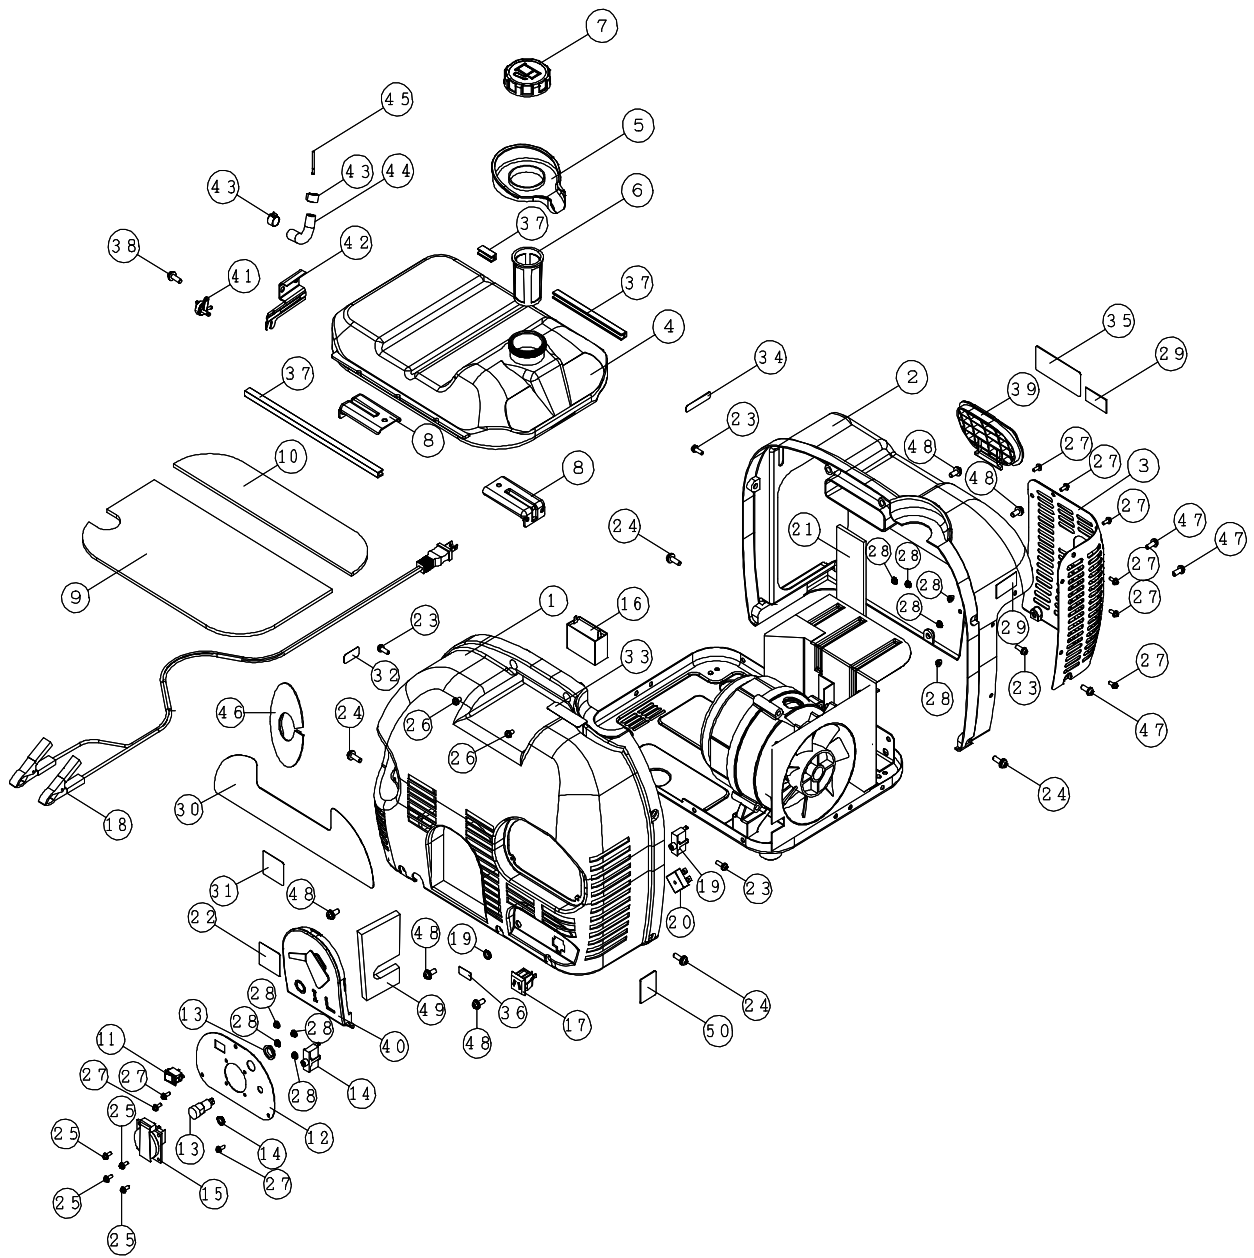

EXPLODED VIEW - ENCLOSURE

BSQ1000 Illustrated Parts List

PARTS LIST - ENCLOSURE

Item	Part #	Qty.	Description	Item	Part #	Qty.	Description
1	187432GS	1	COVER , GENERATOR PANEL	25	187760GS	4	SCREW, PAN HEAD (M4-12) WITH FLAT
2	187433GS	1	COVER , GENERATOR MUFFLER	26	187759GS	2	BOLT,COVER (M5-10)
3	187435GS	1	COVER , MUFFLER	27	102008GS	9	SCREW, PAN HEAD (M4-12) WITH FLAT,LOCK
4	187437GS	1	TANK , FUEL	28	187761GS	10	NUT, HEX HEAD (M4X0.6) WITH FLANGE
5	187439GS	1	PACKING , TANK	29	102009GS	2	LABEL , WARNING EXHAUST
6	187438GS	1	FILTER , FUEL INLET	30	102010GS	1	LABEL , MODEL
7	187436GS	1	CAP , FUEL TANK	31	187763GS	1	LABEL , CAUTION OIL
8	187442GS	2	BRACKET , TANK	32	187764GS	1	LABEL , FUEL COCK
9	187447GS	1	SPONGE , HEAT SHIELD FOR TANK #1	33	187765GS	1	LABEL , CAUTION FUEL
10	187448GS	1	SPONGE , HEAT SHIELD FOR TANK #2	34	187766GS	1	LABEL , CHOKE
11	187450GS	1	SWITCH , ENGINE	35	102011GS	1	LABEL , DATA
12	102002GS	1	PANEL , CONTROL,BLANK (230V 50Hz)	36	102012GS	1	LABEL , DC OUTPUT
13	102003GS	1	LAMP , PILOT (250V)	37	187769GS	3	U-PACKING
14	102004GS	1	BREAKER , CIRCUIT (3.5A 250V)	38	187770GS	1	SCREW , PAN HEAD (M5-10) WITH FLAT
15	102005GS	1	RECEPTACLE, OUTLET (250V 16A)	39	187772GS	1	COVER , SPARK PLUG
16	102006GS	1	CAPACITOR (14µF 300V)	40	187773GS	1	COVER , OIL FILLER
17	090418GS	1	DC OUTPUT	41	187443GS	1	FUEL COCK
18	065787GS	1	BATTERY CHARGE CABLE	42	187758GS	1	BRKT, FUEL COCK
19	187460GS	1	BREAKER , CIRCUIT (10A 125V)	43	187579GS	2	HOSE CLIP f14
20	187462GS	1	BRIDGE DIODE	44	187578GS	1	FUEL HOSE
21	187463GS	1	HEAT SHIELD SPONGE FOR MUFFLER SHIELD	45	187440GS	1	FILTER
22	102007GS	1	LABEL , WARNING ELECTRICAL	46	102013GS	1	RECOIL PACKING
23	187756GS	4	BOLT,COVER (M5-16)	47	187775GS	3	BOLT, MUFFLER COVER (M6-16)
24	187774GS	4	BOLT,COVER (M6-20)	48	187757GS	5	BOLT , COVER (M6-16)
				49	102014GS	1	OIL SIDE SPONGE
				50	102015GS	1	LABEL, SOUND POWER LEVEL
				*	102016GS	1	OWNER'S MANUAL