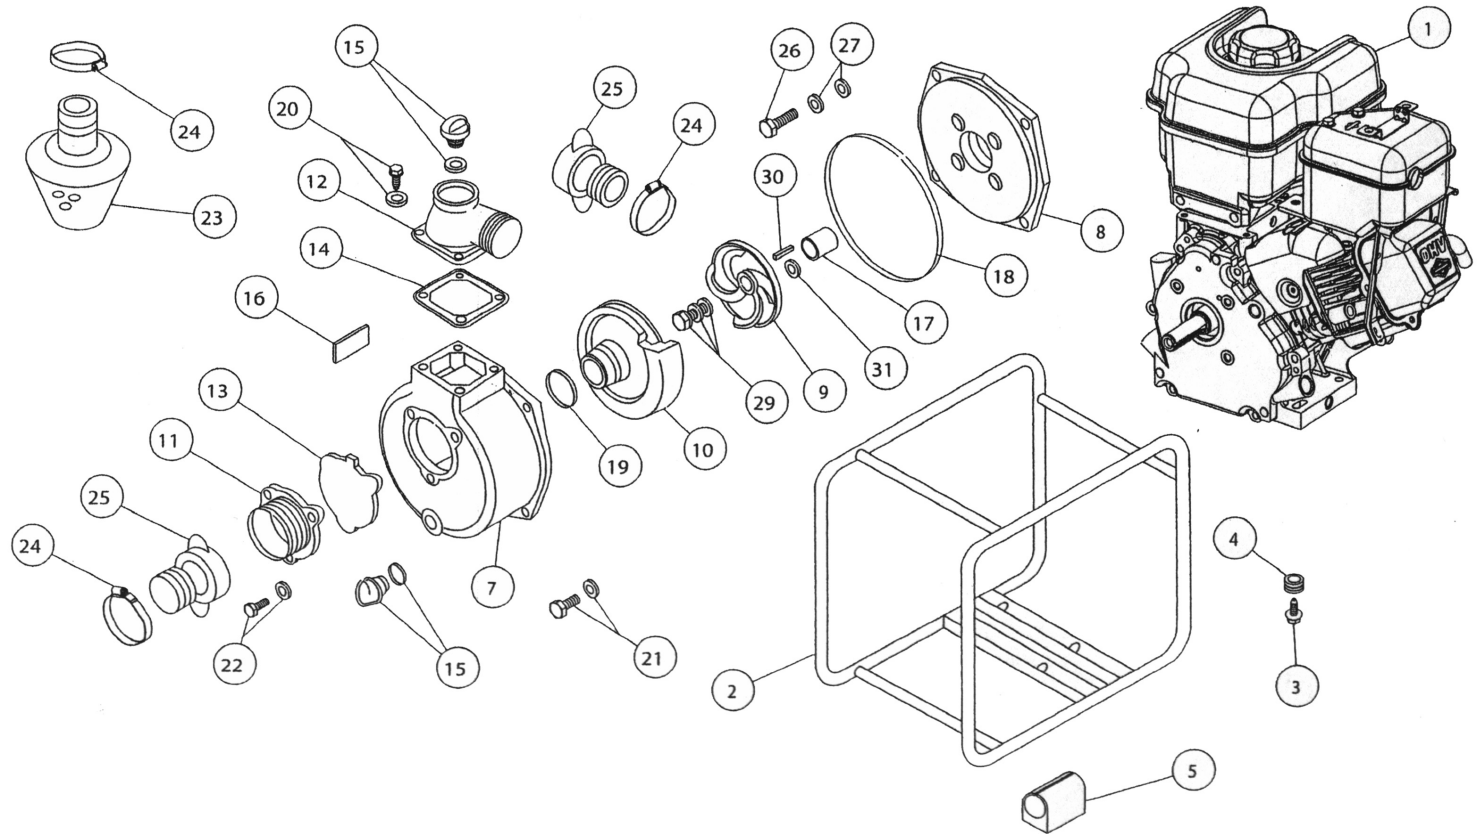

**BRIGGS & STRATTON**

**Parts List**

**WATER PUMPS**

**WP2-55 WP3-60**

# WP3-60 Parts List

**WP2-55**

Ref #	Description	Req.	Service #
1	Engine	1	NSP
2	Deluxe Frame/ Welded	1	NSP
7	Pump Housing	1	NSP
8	Flange Bracket	1	865087
9	Impeller	1	865090
10	Volute	1	865092
11	Inlet Flange (Suction)	1	865094
12	Output Flange (Delivery)	1	865098
13	Check Valve	1	965094
14	Output Flange Gasket	1	865098
15	Drain Plug	2	865096
16	Pump Name & Date Plate	1	NSP
17	Impeller Seal	1	865090
18	O-Ring Housing	1	NSP
19	O-Ring Volute	1	865092
23	Strainer	1	865100
24	Hose Clamp	3	865110
25	Coupling Set	2	865102
	Plug Wrench	1	NSP
	Kit Pump Overhaul	1	865114

**WP3-60**

Ref #	Description	Req.	Service #
1	Engine	1	NSP
2	Deluxe Frame/ Welded	1	NSP
7	Pump Housing	1	NSP
8	Flange Bracket	1	865088
9	Impeller	1	865091
10	Volute	1	865093
11	Inlet Flange (Suction)	1	865095
12	Output Flange (Delivery)	1	865099
13	Check Valve	1	865095
14	Output Flange Gasket	1	865099
15	Drain Plug	2	865097
16	Pump Name & Date Plate	1	NSP
17	Impeller Seal	1	865091
18	O-Ring Housing	1	NSP
19	O-Ring Volute	1	865093
23	Strainer	1	865101
24	Hose Clamp	3	865111
25	Coupling Set	2	865103
	Plug Wrench	1	NSP
	Kit Pump Overhaul	1	865115