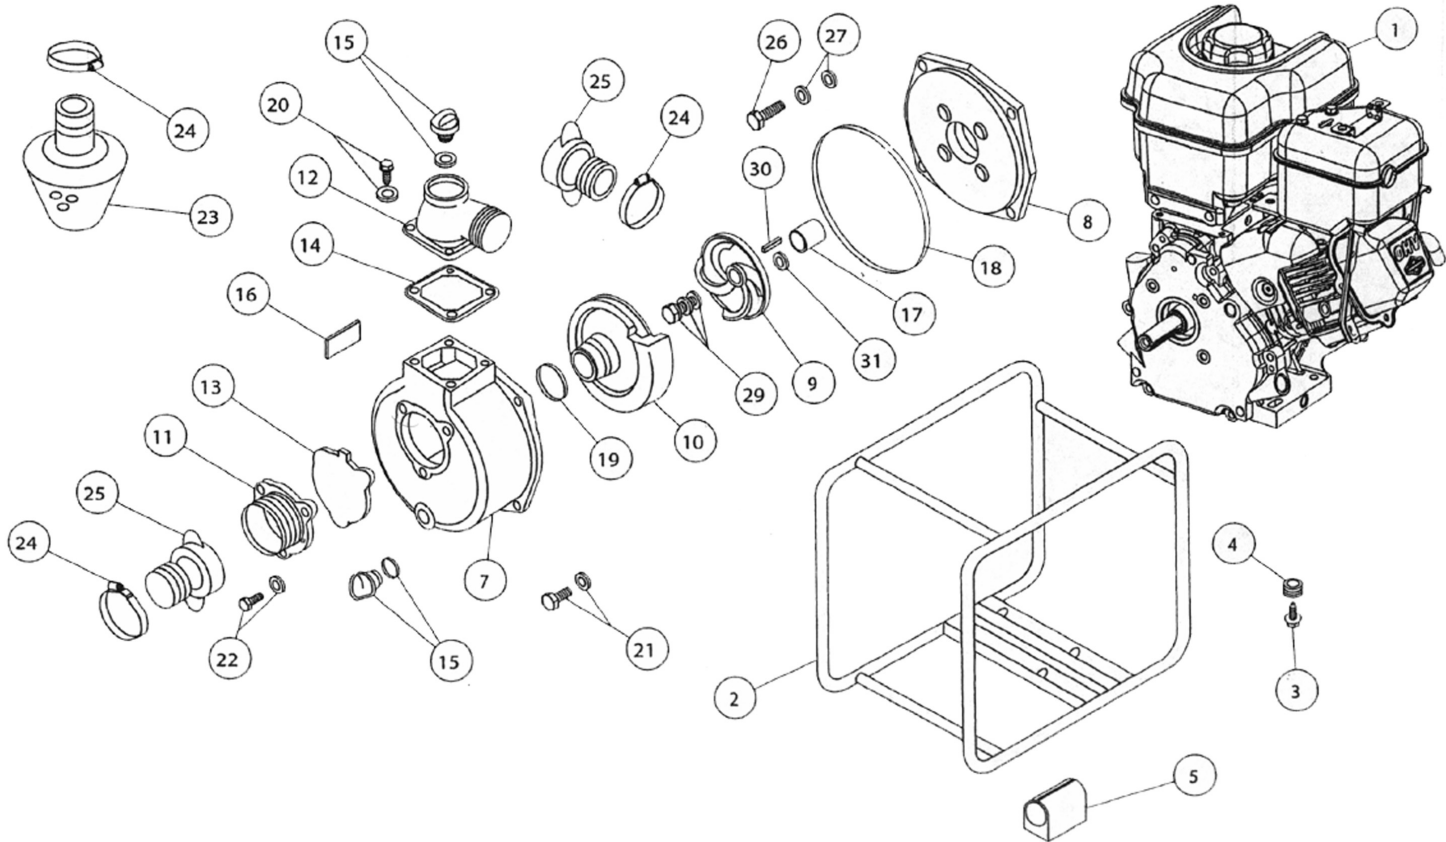

**BRIGGS & STRATTON**

**Parts List**

**WATER PUMPS**

**WP2-55 WP3-60**

# WP3-60 Parts List

**WP2-55**

Ref #	Description	Req.	Service #
1	Engine	1	NSP
2	Deluxe Frame/ Welded	1	NSP
7	Pump Housing	1	NSP
8	Flange Bracket	1	865087
9	Impeller	1	865090
10	Volute	1	865092
11	Inlet Flange (Suction)	1	865094
12	Output Flange (Delivery)	1	865098
13	Check Valve	1	965094
14	Output Flange Gasket	1	865098
15	Drain Plug	2	865096
16	Pump Name & Date Plate	1	NSP
17	Impeller Seal	1	865090
18	O-Ring Housing	1	NSP
19	O-Ring Volute	1	865092
23	Strainer	1	865100
24	Hose Clamp	3	865110
25	Coupling Set	2	865102
	Plug Wrench	1	NSP
	Kit Pump Overhaul	1	865114

**WP3-60**

Ref #	Description	Req.	Service #
1	Engine	1	NSP
2	Deluxe Frame/ Welded	1	NSP
7	Pump Housing	1	NSP
8	Flange Bracket	1	865088
9	Impeller	1	865091
10	Volute	1	865093
11	Inlet Flange (Suction)	1	865095
12	Output Flange (Delivery)	1	865099
13	Check Valve	1	865095
14	Output Flange Gasket	1	865099
15	Drain Plug	2	865097
16	Pump Name & Date Plate	1	NSP
17	Impeller Seal	1	865091
18	O-Ring Housing	1	NSP
19	O-Ring Volute	1	865093
23	Strainer	1	865101
24	Hose Clamp	3	865111
25	Coupling Set	2	865103
	Plug Wrench	1	NSP
	Kit Pump Overhaul	1	865115