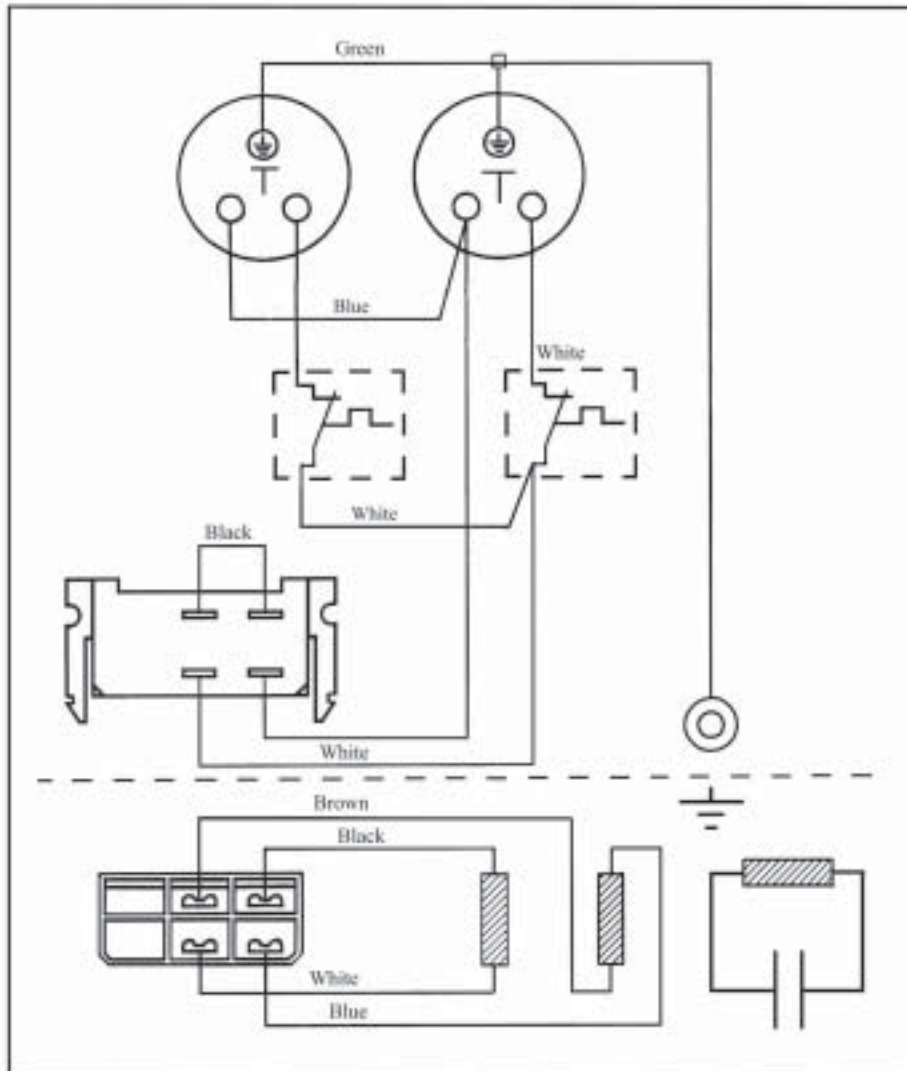

G-Force 5000

PARTS LIST

Model No. 1743-0 G-Force 5000
Manual No. 102637GS Rev 0

Alternator Outlet Panel

ITEM	PART ID	PART DESCRIPTION	QTY
1	102138GS	FLANGE PLATE	1
2	102099GS	WASHER LOCK M10/3/8 OXY BLACK	4
3	102098GS	SCREW CAP 3/8" UNC X 1"	4
4	102073GS	ROTOR FAN SINCRO	1
5	102052GS	DIODE & VARISTOR ASSY	2
6	102217GS	ROTOR ASSY SINCRO GP3.5	1
7	102038GS	ROTOR BEARING	1
8	102382GS	ROTOR BOLT 235MM M8-1.25	1
9	102020GS	WASHER FLAT M8 & 5/16"	1
10	102017GS	NUT NYLOCK M8-1.25 TYPE T	1
11	102035GS	SCREW SET 5/16"UNF X 3/4"	4
12	102218GS	STATOR ASSEMBLY SINCRO GP3.5/EP4.2	1
13	102094GS	STATOR COVER BAND	1
14	102083GS	CAPACITOR CLIP EP SERIES	1
15	102251GS	CAPACITOR 35UF	1
16	102075GS	OUTLET PANEL BLANK (FITTINGS REMOVED)	1
17	102030GS	SOCKET OUTLET G/S	2
18	102133GS	CIRCUIT BREAKER 15A	1
19	102040GS	SCREW PLASTITE PPHD NO6 * 3/8"	8
20	102085GS	END CAP PLASTIC PLUG	1
21	102087GS	SCREW MC PPHD M5*10MM	4
22	102221GS	ALTERNATOR SINCRO EP4.2	1
23	102222GS	OUTLET PANEL ASSY	1
24	102252GS	GUARD FINGER	1

Panel Wiring Diagram

RESISTANCE VALUES AT 20 °C

ROTOR 2.1 OHMS
 POWER 1.23 OHMS
 EXCITATION 2.9 OHMS

Decal & Manual Items *Not Illustrated

PART ID	PART DESCRIPTION	QTY
102077GS	DECAL WARNING READ MANUAL	1
102636GS	DECAL G-FORCE 5000	1
102041GS	DECAL CAUTION HOT	1
102076GS	DECAL ELECTRICAL HAZARD	1
102048GS	DECAL GND	1
102590GS	MANUAL GENERIC-GFORCE	1