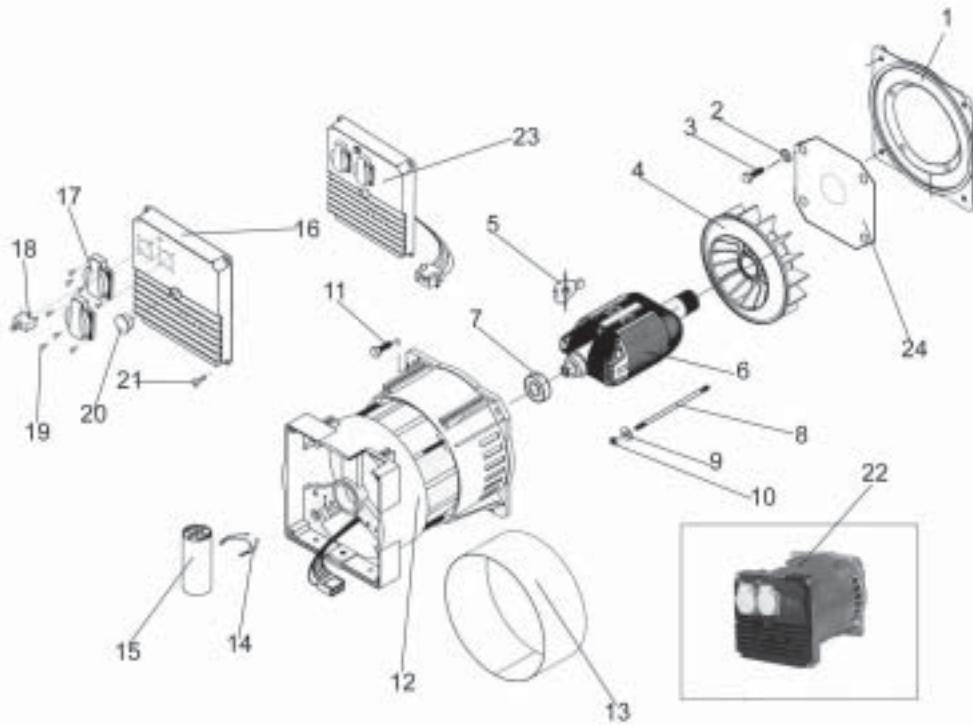

G-Force 5000

PARTS LIST

Model No. 1743-0 G-Force 5000
Manual No. 102637GS Rev 0

Alternator Outlet Panel

ITEM	PART ID	PART DESCRIPTION	QTY
1	102138GS	FLANGE PLATE	1
2	102099GS	WASHER LOCK M10/3/8 OXY BLACK	4
3	102098GS	SCREW CAP 3/8" UNC X 1"	4
4	102073GS	ROTOR FAN SINCRO	1
5	102052GS	DIODE & VARISTOR ASSY	2
6	102217GS	ROTOR ASSY SINCRO GP3.5	1
7	102038GS	ROTOR BEARING	1
8	102382GS	ROTOR BOLT 235MM M8-1.25	1
9	102020GS	WASHER FLAT M8 & 5/16"	1
10	102017GS	NUT NYLOCK M8-1.25 TYPE T	1
11	102035GS	SCREW SET 5/16"UNF X 3/4"	4
12	102218GS	STATOR ASSEMBLY SINCRO GP3.5/EP4.2	1
13	102094GS	STATOR COVER BAND	1
14	102083GS	CAPACITOR CLIP EP SERIES	1
15	102251GS	CAPACITOR 35UF	1
16	102075GS	OUTLET PANEL BLANK (FITTINGS REMOVED)	1
17	102030GS	SOCKET OUTLET G/S	2
18	102133GS	CIRCUIT BREAKER 15A	1
19	102040GS	SCREW PLASTITE PPHD NO6 * 3/8"	8
20	102085GS	END CAP PLASTIC PLUG	1
21	102087GS	SCREW MC PPHD M5*10MM	4
22	102221GS	ALTERNATOR SINCRO EP4.2	1
23	102222GS	OUTLET PANEL ASSY	1
24	102252GS	GUARD FINGER	1

Frame and Fittings

ITEM	PART ID	PART DESCRIPTION	QTY
1	102635GS	CRADLE YELLOW	1
2	102033GS	VIBRATION MOUNT 45 DEGREE SOFT	1
3	102029GS	NUT FLANGE M8-1.25	8
4	102026GS	SCREW SET	1
5	102036GS	NUT WING M6-1.0	1
6	102024GS	WASHER SHAKEPROOF M8 INT	1
7	102362GS	WASHER SHAKEPROOF 1/4"	3
8	102117GS	SCREW SET M8-1.25X12 PLATED	1
9	102050GS	LEAD EARTH ASSY 145MM	1
10	102028GS	NUT FULL M6-1.0	1
11	102034GS	VIBRATION MOUNT 32MM DIAMETER	2
12	102037GS	SCREW SET M6-1.0X25MM PLATED	1
13	102363GS	SCREW SET 5/16" UNC * 3/4"	2
14	102255GS	MUFFLER INTEK 8	1
15	102364GS	BRACKET EXHAUST	1
16	102027GS	SCREW SET HHD M6-1.0*12MM	2
17	102018GS	WASHER SPRING M6 & 1/4"	2
18	102026GS	SCREW SET	1
19	102020GS	WASHER FLAT M8 & 5/16"	1
20	102031GS	VIBRATION MOUNT 45 DEGREE HARD	1
21	102264GS	BOLT M8-1.25 X40	1