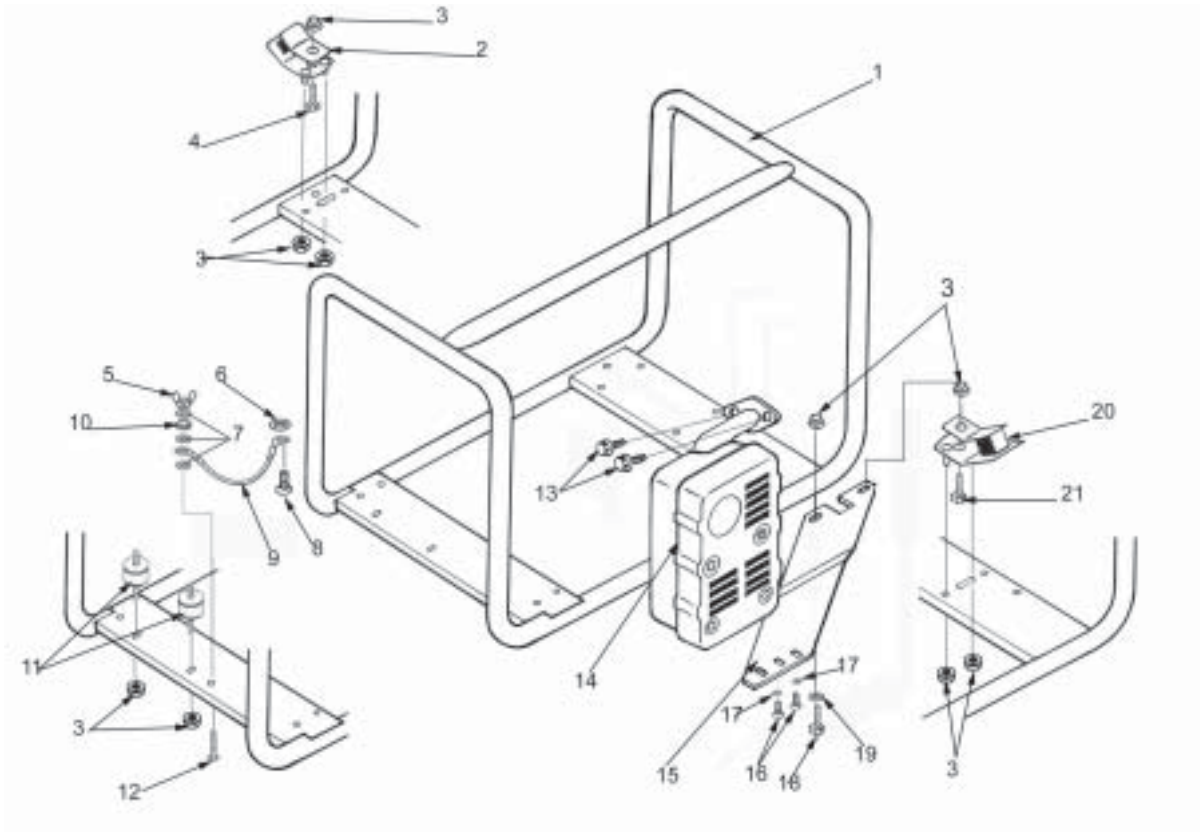

G-Force 5000

PARTS LIST

Model No. 1743-0 G-Force 5000
Manual No. 102637GS Rev 0

Alternator Outlet Panel

ITEM	PART ID	PART DESCRIPTION	QTY
1	102138GS	FLANGE PLATE	1
2	102099GS	WASHER LOCK M10/3/8 OXY BLACK	4
3	102098GS	SCREW CAP 3/8" UNC X 1"	4
4	102073GS	ROTOR FAN SINCRO	1
5	102052GS	DIODE & VARISTOR ASSY	2
6	102217GS	ROTOR ASSY SINCRO GP3.5	1
7	102038GS	ROTOR BEARING	1
8	102382GS	ROTOR BOLT 235MM M8-1.25	1
9	102020GS	WASHER FLAT M8 & 5/16"	1
10	102017GS	NUT NYLOCK M8-1.25 TYPE T	1
11	102035GS	SCREW SET 5/16"UNF X 3/4"	4
12	102218GS	STATOR ASSEMBLY SINCRO GP3.5/EP4.2	1
13	102094GS	STATOR COVER BAND	1
14	102083GS	CAPACITOR CLIP EP SERIES	1
15	102251GS	CAPACITOR 35UF	1
16	102075GS	OUTLET PANEL BLANK (FITTINGS REMOVED)	1
17	102030GS	SOCKET OUTLET G/S	2
18	102133GS	CIRCUIT BREAKER 15A	1
19	102040GS	SCREW PLASTITE PPHD NO6 * 3/8"	8
20	102085GS	END CAP PLASTIC PLUG	1
21	102087GS	SCREW MC PPHD M5*10MM	4
22	102221GS	ALTERNATOR SINCRO EP4.2	1
23	102222GS	OUTLET PANEL ASSY	1
24	102252GS	GUARD FINGER	1

Frame and Fittings

ITEM	PART ID	PART DESCRIPTION	QTY
1	102635GS	CRADLE YELLOW	1
2	102033GS	VIBRATION MOUNT 45 DEGREE SOFT	1
3	102029GS	NUT FLANGE M8-1.25	8
4	102026GS	SCREW SET	1
5	102036GS	NUT WING M6-1.0	1
6	102024GS	WASHER SHAKEPROOF M8 INT	1
7	102362GS	WASHER SHAKEPROOF 1/4"	3
8	102117GS	SCREW SET M8-1.25X12 PLATED	1
9	102050GS	LEAD EARTH ASSY 145MM	1
10	102028GS	NUT FULL M6-1.0	1
11	102034GS	VIBRATION MOUNT 32MM DIAMETER	2
12	102037GS	SCREW SET M6-1.0X25MM PLATED	1
13	102363GS	SCREW SET 5/16" UNC * 3/4"	2
14	102255GS	MUFFLER INTEK 8	1
15	102364GS	BRACKET EXHAUST	1
16	102027GS	SCREW SET HHD M6-1.0*12MM	2
17	102018GS	WASHER SPRING M6 & 1/4"	2
18	102026GS	SCREW SET	1
19	102020GS	WASHER FLAT M8 & 5/16"	1
20	102031GS	VIBRATION MOUNT 45 DEGREE HARD	1
21	102264GS	BOLT M8-1.25 X40	1