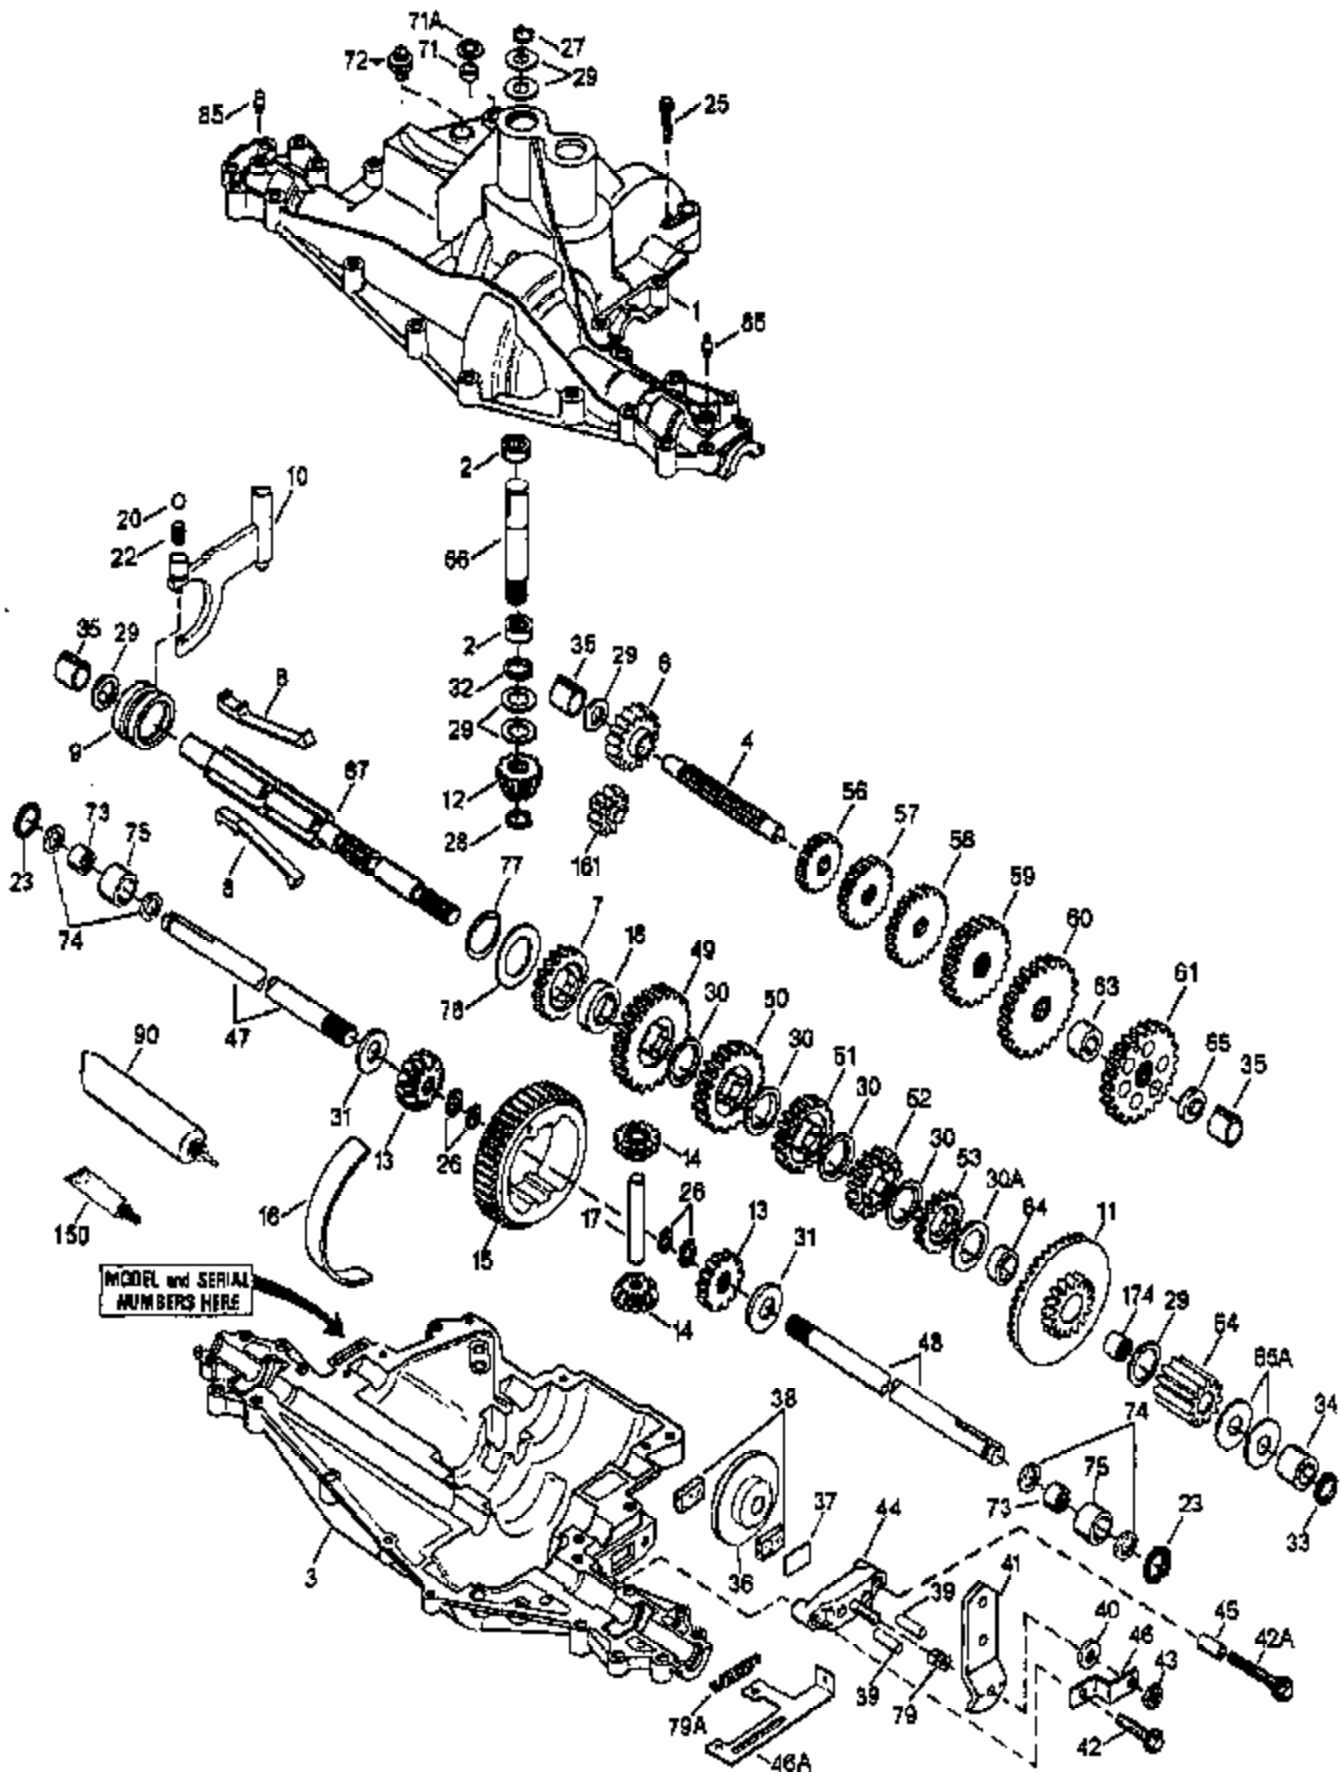

ILLUSTRATION SHOWS TYPICAL PARTS ONLY. ORDER BY PART NUMBER. PARTS NOT LISTED ARE SUPPLIED BY OEM.

Ref #	Part Number	Qty	Description
1	772121	1	Transaxle Cover
2	780086A	2	Needle Bearing
3	770115	1	Transaxle Case
4	776276A	1	Countershaft
6	778281	1	Spur Gear (16 teeth)
7	778122A	1	Spur Gear (22 teeth)
8	792160	4	Shift Key
9	784352	1	Shift Collar
10	784365A	1	Shift Rod & Fork
11	778261	1	Bevel Gear & Bearing(44/16 teeth)(Inc I.174)
12	778262	1	Bevel Pinion (14 teeth)
13	778221	2	Bevel Gear (16 teeth)
14	778068	2	Differential Pinion
15	778260	1	Peerless Ring Gear
16	786150	1	Bearing Strip
17	786139	1	Drive Pin
18	786147	1	Neutral Spacer
20	792139	1	Ball (3/8" dia.)
22	792142	1	Spring
23	788061	2	Seal Ring
25	792073A	17	Screw, 1/4-20 x 1-1/4"
26	792125	4	Retaining Ring (pkg. of 2)
27	792035	1	Retaining Ring
28	788040	1	Retaining Ring
29	780072	7	Washer
30	780108	4	Washer
31	780001	2	Washer
32	792001	1	"O" Ring
33	788076	1	"O" Ring
34	780159	1	Bushing
35	780185	3	Bushing
36	790071	1	Brake Disk
37	790007	1	Brake Pad Plate
38	790006	2	Brake Pad
39	786026	2	Dowel Pin
40	792076A	1	Washer
41	790023A	1	Brake Lever
42	792073A	2	Screw, 1/4-20 x 1-1/4"
43	792075	1	Locknut, 5/16-24
44	790025	1	Brake Pad Holder
46	786086	1	Brake Lever Bracket
47	774747	1	Axle (16-1/4" long)
48	774888	1	Axle (11" long)
49	778284	1	Spur Gear (26 teeth)
50	778250	1	Spur Gear (27 teeth)
51	778123A	1	Spur Gear (25 teeth)
52	778122A	1	Spur Gear (22 teeth)
54	778263	1	Spur Gear (11 teeth)
56	778283	1	Spur Gear (14 teeth)
57	778249	1	Spur Gear (23 teeth)
58	778127A	1	Spur Gear (25 teeth)
59	778128A	1	Spur Gear (28 teeth)
61	778265	1	Spur Gear (34 teeth)
65A	780160	2	Washer
65	780162	1	Washer
66	776299	1	Input Shaft (3.522" long)