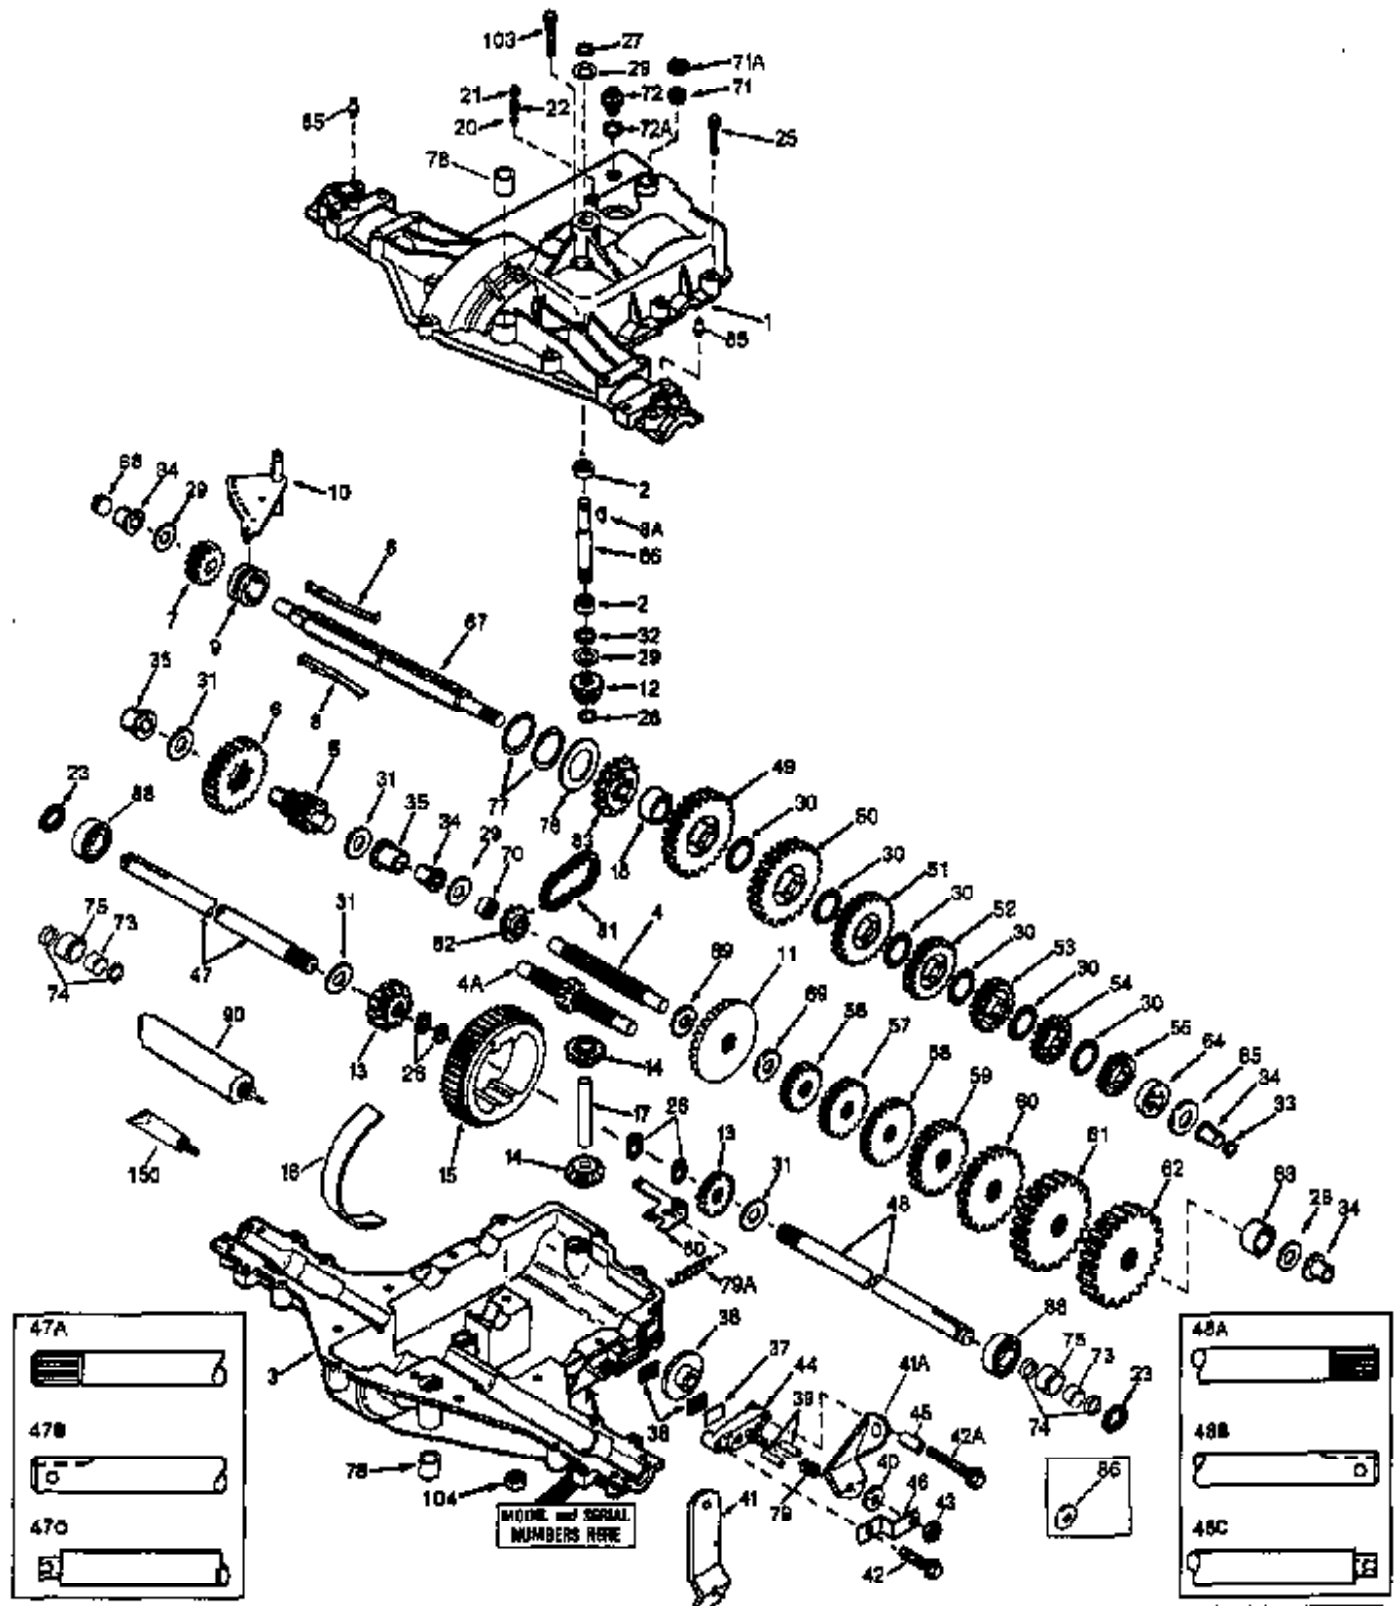

ILLUSTRATION SHOWS TYPICAL PARTS ONLY. ORDER BY PART NUMBER. PARTS NOT LISTED ARE SUPPLIED BY OEM.

Ref #	Part Number	Qty	Description
1	772109A	1	Transaxle Cover (Incl. 78)
2	780086A	2	Needle Bearing
3	770103A	1	Transaxle Case (Incl. 78)
4	776260A	1	Countershaft
5	776219A	1	Output Shaft & Pinion
6	778139	1	Output Gear (35 teeth)
7	778136	1	Spur Gear (15 teeth-steel)
8	792136A	2	Shift Key
9	784352	1	Shift Collar
10	784355	1	Shift Rod & Fork
11	778229	1	Bevel Gear (42 teeth)
12	778113A	1	Input Bevel Pinion
13	778221	2	Bevel Gear (10 teeth)
14	778068	2	Differential Pinion
15	778260	1	Ring Gear
17	786139	1	Drive Pin
18	786102	1	Spacer
20	792077A	1	Steel Ball, 5/16" dia.
21	792078	1	Set Screw, 3/8-16 x 3/8"
22	792079	1	Spring
23	788061	2	Seal Ring
25	792073A	17	Screw, 1/4-20 x 1-1/4"
26	792125	4	Retaining Ring (pkg. of 2)
27	792035	1	Retaining Ring
28	788040	1	Retaining Ring
29	780072	5	Washer
30	780108	5	Washer
31	780001	4	Washer
32	792001	1	"O" Ring
33	788051A	1	Square Cut Ring
34	780105A	4	Flanged Bushing
35	780118A	2	Flanged Bushing
36	790003	1	Brake Disk
37	790007	1	Brake Pad Plate
38	799021	2	Brake Pad (pkg. of 2)
39	786026	2	Dowel Pin
40	792076A	1	Washer
41	790023A	1	Brake Lever
42	792073A	1	Screw, 1/4-20 x 1-1/4"
42A	792085A	1	Screw, 1/4-20 x 2-1/4"
43	792075	1	Locknut, 5/16-24
44	790025	1	Brake Pad Holder
45	786066	1	Spacer
46	786086	1	Brake Lever Bracket
47D	774925	1	Axle (9-27/32" long)
48D	774924	1	Axle (14-7/16" long)
49	778215	1	Spur Gear (37 teeth)
50	778124A	1	Spur Gear (30 teeth)
51	778250	1	Spur Gear (27 teeth)
52	778123A	1	Spur Gear (25 teeth)
53	778122A	1	Spur Gear (22 teeth)
54	778121A	1	Spur Gear (20 teeth)
56	778230	1	Spur Gear (12 teeth)
57	778126A	1	Spur Gear (20 teeth)
58	778249	1	Spur Gear (23 teeth)
59	778127A	1	Spur Gear (25 teeth)