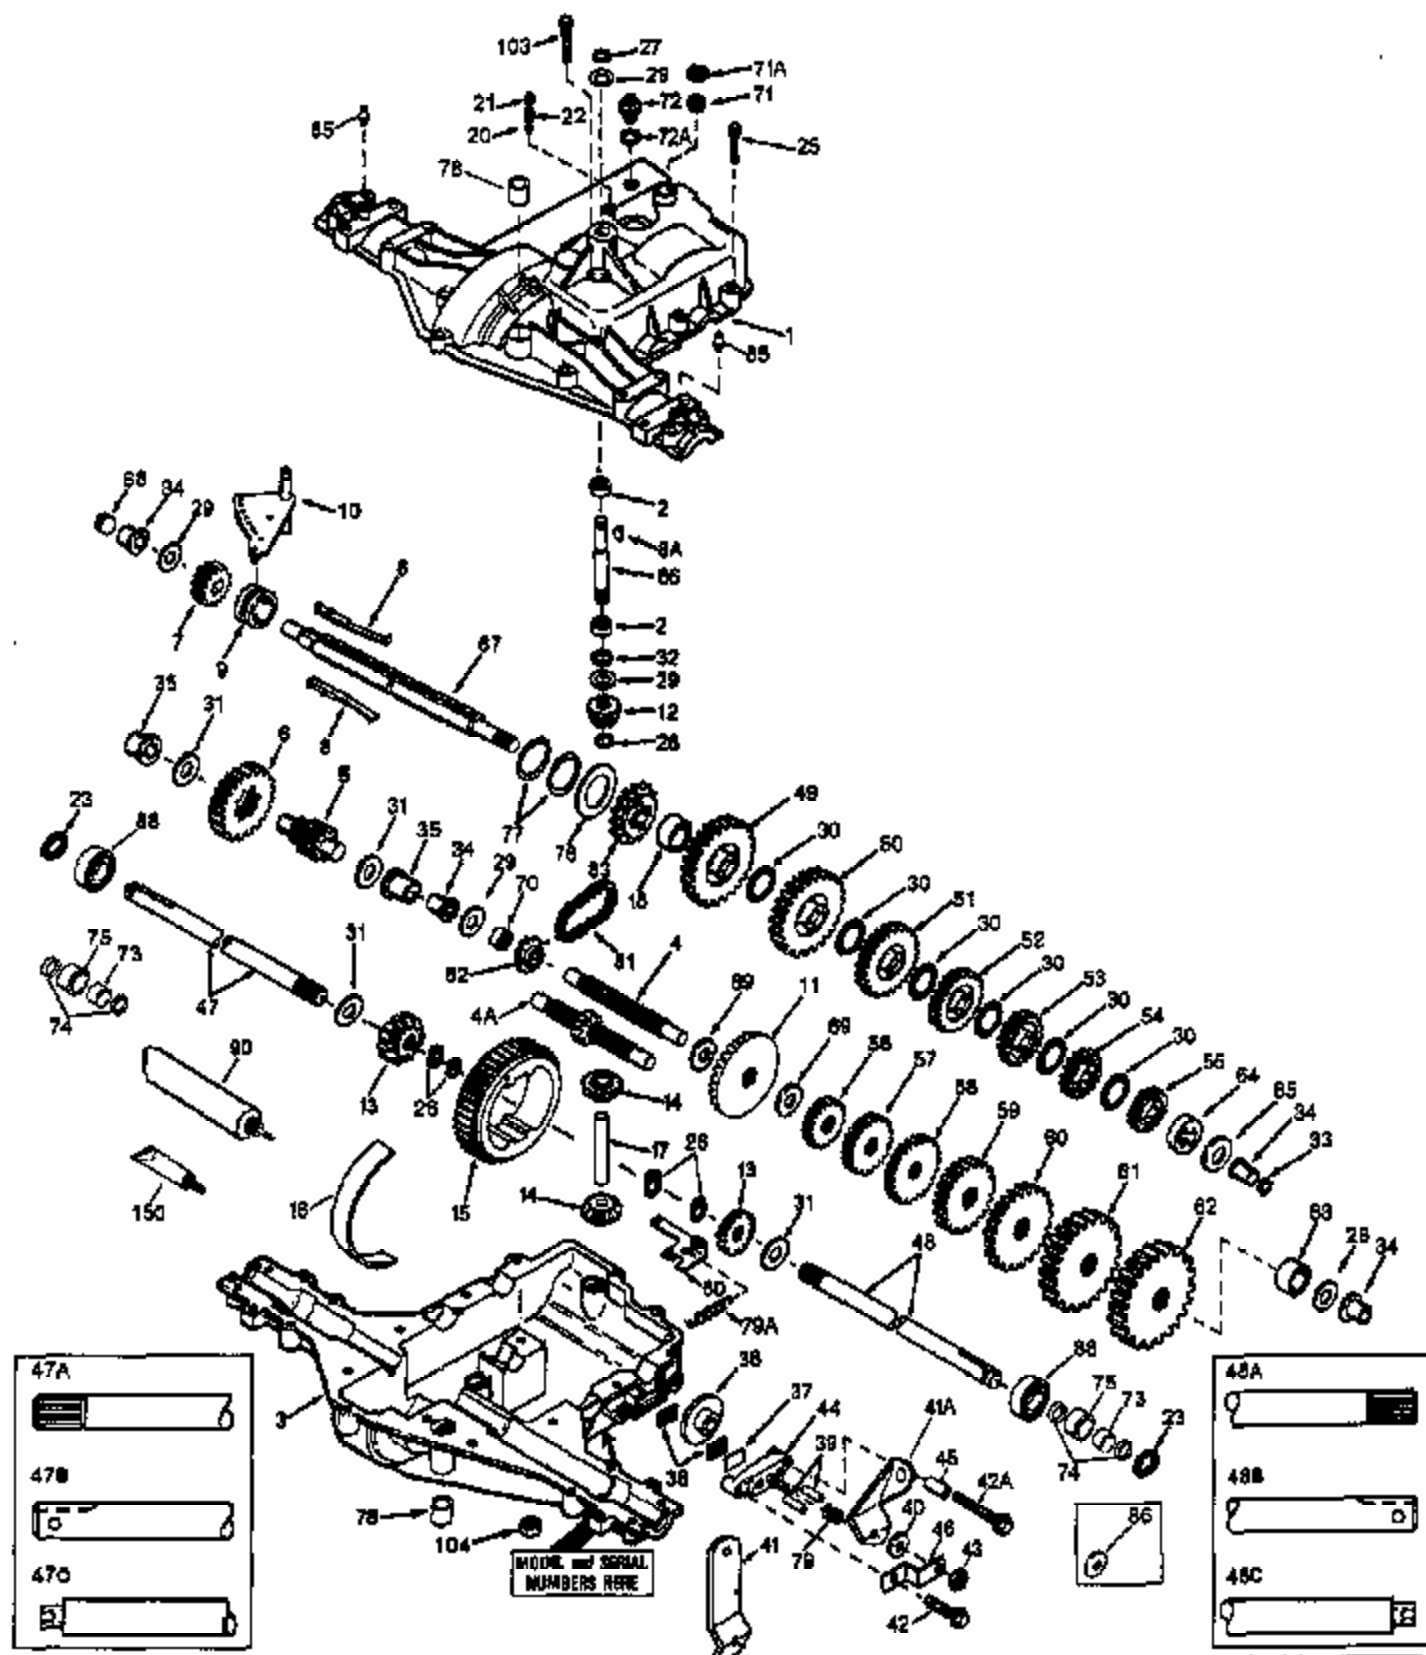

ILLUSTRATION SHOWS TYPICAL PARTS ONLY. ORDER BY PART NUMBER. PARTS NOT LISTED ARE SUPPLIED BY OEM.

Ref #	Part Number	Qty	Description
1	772107B	1	Transaxle Cover (Incl. 85)
2	780086A	2	Needle Bearing
3	770102A	1	Transaxle Case
4	776260A	1	Countershaft
5	776219A	1	Output Shaft & Pinion
6	778139	1	Output Gear (35 teeth)
7	778136	1	Spur Gear (15 teeth)
8	792136A	4	Shift Key
9	784352	1	Shift Collar
10	784354	1	Shift Rod & Fork
11	778229	1	Bevel Gear (42 teeth)
12	778113A	1	Input Bevel Pinion
13	778221	2	Bevel Gear (16 teeth)
14	778068	2	Differential Pinion
15	778260	1	Ring Gear
16	786150	1	Bearing Strip
17	786139	1	Drive Pin
18	786102	1	Spacer
20	792077A	1	Steel Ball, 5/16" dia.
21	792078	1	Set Screw, 3/8-16 x 3/8"
22	792079	1	Spring
23	788061	2	Seal Ring
25	792073A	17	Screw, 1/4-20 x 1-1/4"
26	792125	4	Retaining Ring (pkg. of 2)
27	792035	1	Retaining Ring
28	788040	1	Retaining Ring
29	780072	5	Washer
30	780108	4	Washer
31	780001	4	Washer
32	792001	1	"O" Ring
33	788051	1	Square Cut Ring
34	780105A	4	Flanged Bushing
35	780118A	2	Flanged Bushing
36	790003	1	Brake Disk
37	790007	1	Brake Pad Plate
38	799021	2	Brake Pad (pkg of 2)
39	786026	2	Dowel Pin
40	792076A	1	Washer
41	790019	1	Brake Lever
42A	792085A	1	Screw, 1/4-20 x 2-1/4"
42	792073A	1	Screw, 1/4-20 x 1-1/4"
43	792075	1	Locknut, 5/16-24
44	790025	1	Brake Pad Holder
45	786066	1	Spacer
46	786086	1	Brake Lever Bracket
47	774927	1	Axle (11-5/32" long)
48	774869	1	Axle (16-13/16" long)
49	778215	1	Spur Gear (37 teeth)
50	778124A	1	Spur Gear (30 teeth)
51	778123A	1	Spur Gear (25 teeth)
52	778122A	1	Spur Gear (22 teeth)
53	778273	1	Spur Gear (19 teeth)
56	778230	1	Spur Gear (12 teeth)
57	778126A	1	Spur Gear (20 teeth)
58	778127A	1	Spur Gear (25 teeth)
59	778128A	1	Spur Gear (28 teeth)