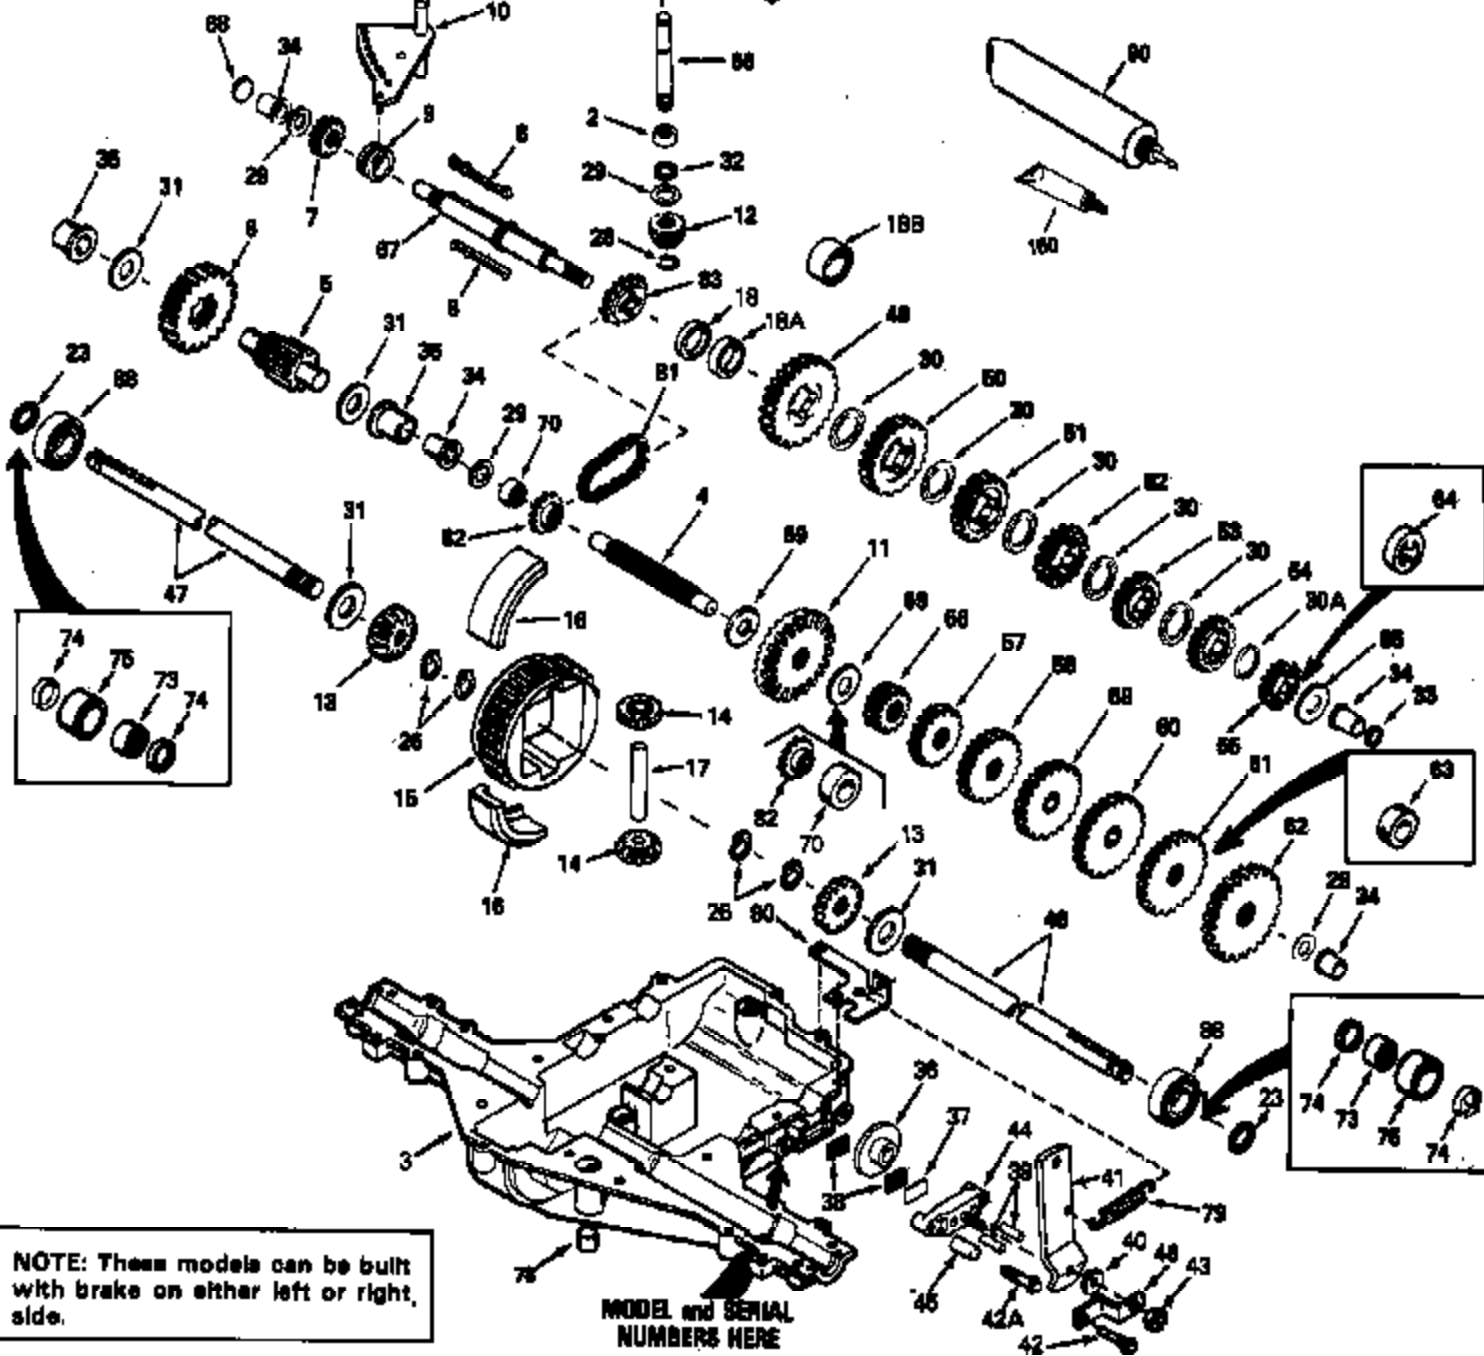

ILLUSTRATION SHOWS TYPICAL PARTS ONLY. ORDER BY PART NUMBER. PARTS NOT LISTED ARE SUPPLIED BY OEM.

47

47A

47B

48

48A

48B

NOTE: These models can be built with brake on either left or right side.

MODEL and SERIAL NUMBERS HERE

Ref #	Part Number	Qty	Description
1	772110		Transaxle Cover
2	780086A		Needle Bearing
3	770082		Transaxle Case
4	776260A		Countershaft
5	776219A		Output Shaft & Pinion
6	778139		Output Gear
7	778136		Spur Gear (15 teeth-steel)
8	792136A		Key
9	784216		Shifter Collar
10	784348		Shift Rod & Fork
11	778229		Bevel Gear (42 teeth-steel)
12	778113A		Input Bevel Pinion
13	778221	920-920-023	Bevel Gear
14	778068	Peerless	Bevel Pinion Gear
15	778165		Ring Gear
16	786101		Bearing Block
17	786040		Drive Pin
18B	786102		Neutral Spacer (.700/.690 thick) NOTE: Instead of one (1) No.786102 spacer, some early production models may have been built with two (2) No.786121 spacers.
20	792077A		Steel Ball, 5/16" dia.
21	792078		Set Screw, 3/8-16 x 3/8"
22	792079		Spring
23	788061		Seal Ring
25	792073A		Screw, 1/4-20 x 1-1/4"
26	792125		Retainer Ring
27	792035		Retainer Ring
28	788040		Retainer Ring
29	780072		Thrust Washer
30	780108		Thrust Washer
31	780001		Washer
32	792001		"O" Ring
33	788051A		Square Cut Seal
34	780105A		Flanged Bushing
35	780118A		Flanged Bushing
36	790003		Brake Disk
37	790007		Brake Pad Plate
38	799021		Brake Pad (Pkg. of 2)
39	786026		Dowel Pin
40	792076A		Flat Washer
41	790048		Brake Lever
42A	792073A		Screw, 1/4-20 x 1-1/4"
42	792073A		Screw, 1/4-20 x 1-1/4"
43	792075		Lock Nut, 5/16-24
44	790025		Brake Pad Holder
46	786086		Brake Lever Bracket
47	774638		Axle (12-3/8" long)
48	774837		Axle (17" long)
49	778215		Spur Gear (37 teeth)
50	778125		Spur Gear (35 teeth)
51	778124A		Spur Gear (30 teeth)
52	778123A		Spur Gear (25 teeth)
53	778122A		Spur Gear (22 teeth)
54	778273		Spur Gear (19 teeth-steel)
56	778230		Spur Gear (12 teeth-steel)