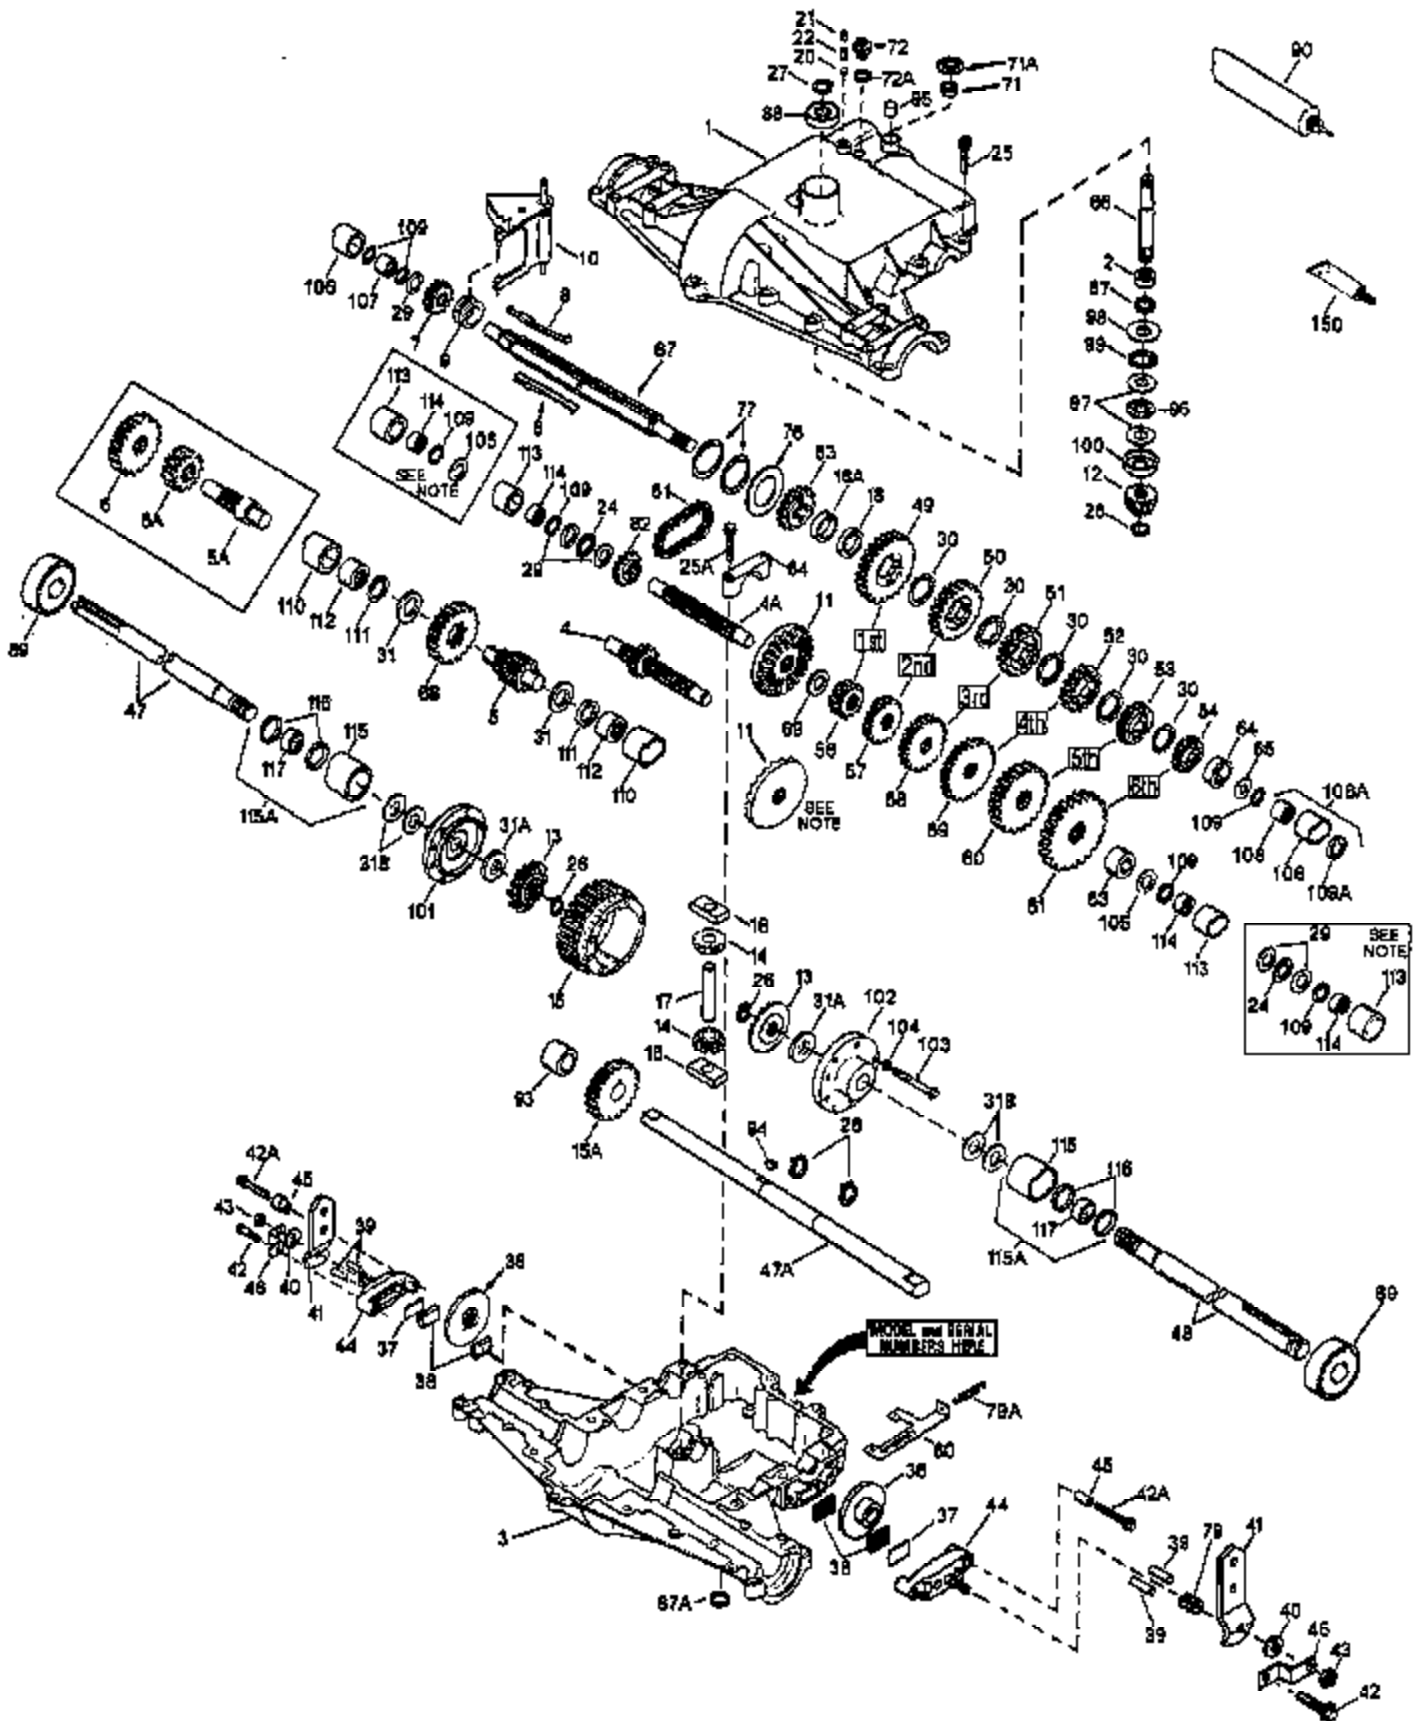

ILLUSTRATION SHOWS TYPICAL PARTS ONLY. ORDER BY PART NUMBER. PARTS NOT LISTED ARE SUPPLIED BY OEM.

Ref #	Part Number	Qty	Description
1	772098A		Transaxle Cover
2	780155		Needle Bearing
3	770088		Transaxle Case
4	776291		Countershaft (w/9-tooth gear)
5	776275		Output Shaft (9 teeth)
6B	778247		Output Gear (35 teeth steel)
7	778253		Spur Gear (15 teeth steel)
8	792123A		Key
9	784216		Shift Collar
10	784342		Shift Rod & Fork
11	778246		Bevel Gear (33 teeth-steel)
12	778245		Input Bevel Pinion (13 teeth-steel)
13	778198	820-820-021	Bevel Gear (steel)
14	778197	Peerless	Differential Bevel Pinion (steel)
15	778248		Ring Gear (31 teeth)
16	786027		Drive Block
17	786019		Drive Pin
18	786122		Neutral Spacer (.276/.268 thick)
18A	786121		Neutral Spacer (.350/.340 thick)
20	792077A		Steel Ball
21	792078		Set Screw, 3/8-16 x 3/8"
22	792079		Spring
24	780071		Thrust Bearing
25A	792073A		Screw, 1/4-20 x 1-1/4"
25	792129A		Screw, 5/16-18 x 1-1/4"
26	792018		Snap Ring
27	792018		Snap Ring
28	788040		Retaining Ring
29	780072		Thrust Washer
30	780108		Thrust Washer
31A	780107		Washer
31B	780042		Thrust Washer
31	780128		Thrust Washer
32	788042		Oil Seal
36	790043		Brake Disk
37	790007		Brake Pad Plate
38	799021		Brake Pad (Pkg. of 2)
39	786026		Dowel Pin
40	792076A		Flat Washer
41	790069		Brake Lever
42A	792085A		Screw, 1/4-20 x 2-1/4" (Use as requir ed)
42	792073A		Screw, 1/4-20 x 1-1/4" (Use as requir ed)
43	792075		Locknut, 5/16-24
44	790025		Brake Pad Holder
46	786086		Brake Lever Bracket
47	774855		Axle (18-3/16" long)
48	774915		Axle (22-1/16" long)
49	778216A		Spur Gear (41 teeth-steel)
50	778206A		Spur Gear (35 teeth-steel)
51	778205A		Spur Gear (30 teeth-steel)
52	778256A		Spur Gear (27 teeth-steel)
53	778204A		Spur Gear (25 teeth-steel)
54	778203A		Spur Gear (22 teeth-steel)
57	778199		Spur Gear (15 teeth-steel)
58	778200		Spur Gear (20 teeth-steel)
59	778257		Spur Gear (23 teeth-steel)