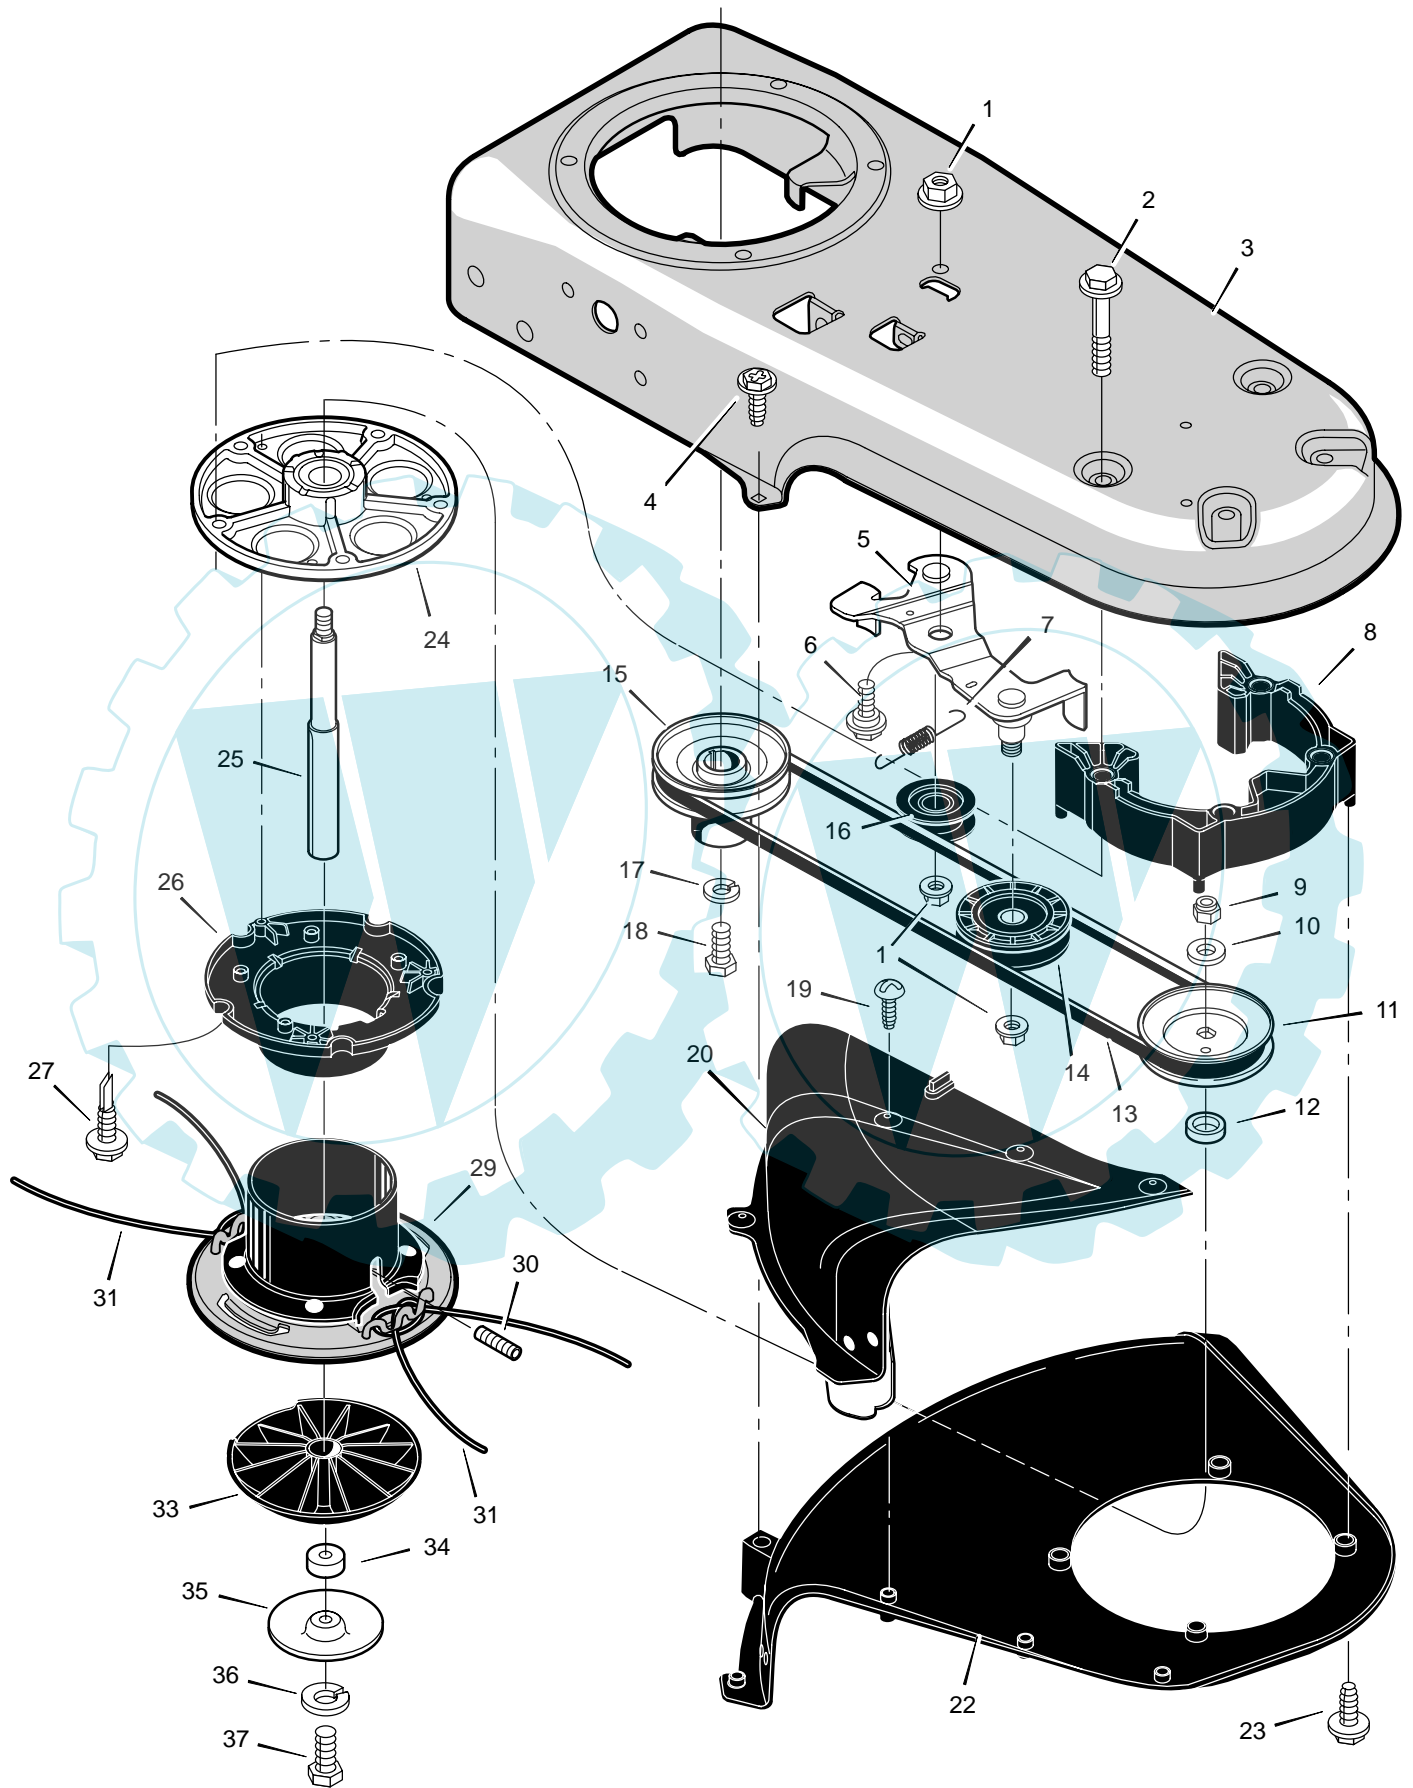

MODEL TM5000x50D

REPAIR PARTS

F-030201L

MODEL TM5000x50D

REPAIR PARTS

Key No.	Description	Part No.
1	Lever, Stop	740198E735
2	Bolt	323035
3	Cable, Control Latching	740193
4	Tie, Cable	712267
5	Handle	740196
6	Nut	15x116
7	Control, Throttle	740194
8	Guide, Rope	672510
9	Knob, Handle	740202
10	Washer	783000
11	Washer, Spring	711936
12	Bolt	711937
14	Pivot, Handle	740158
15	Handle, Lower	740195
16	Wheel & Tire	740185
17	Nut, Axle	015x84
18	Washer, Spring	0020x3
19	Spacer	740190
20	Assembly, Axle & Bracket	740188
21	Decal	713006
22	Bolt, Carriage	711935
23	Frame, Trimmer	740150E735
24	Bolt	0025x6
25	Shield, Trailing	740192
26	Bolt	48901
27	Screw	26x274
28	Engine *	*
29	Protection, Eye	711890
30	Nut	015x88
31	Decal	712409
32	Spacer	672292
33	Shroud, Engine (Optional)	1601001
—	Instruction Book & Parts List	F030201L

* Parts are available from an Authorized Service Center. See "Engines, Gasoline" or "Gasoline Engines" in the yellow pages of the telephone directory.

MODEL TM5000x50D

REPAIR PARTS

MODEL TM5000x50D

REPAIR PARTS

Key No.	Description	Part No.
1	Nut	015x84
2	Bolt	711978
3	Housing, Trimmer	740150E735
4	Screw	710272
5	Assembly, Idler	740232
6	Bolt	710200
7	Spring	712403
8	Assembly, Spacer	740292
9	Nut	712148
10	Washer	710083
11	Pulley, Cutting Head	740171
12	Spacer	740173
13	Belt	711933
14	Pulley, Idler	740244
15	Pulley, Engine	740179
16	Pulley, Idler	740183
17	Lockwasher	018x31
18	Bolt	001x20
19	Screw	26X235
20	Assembly, Guard	770070
22	Shield, Trimmer	740206
23	Screw	26x294
24	Assembly, Jackshaft Housing	1001049
25	Jackshaft	740169
26	Wrap, Lower Weed	740163
27	Screw	712126
29	Assembly, Cutting Disc	770037
30	Screw, Set	712127
31	Line, Cutting	740164
33	Guide, Height	740157
34	Spacer	740210
35	Shield, Abrasion	740209
36	Lockwasher	120380
37	Bolt	180022