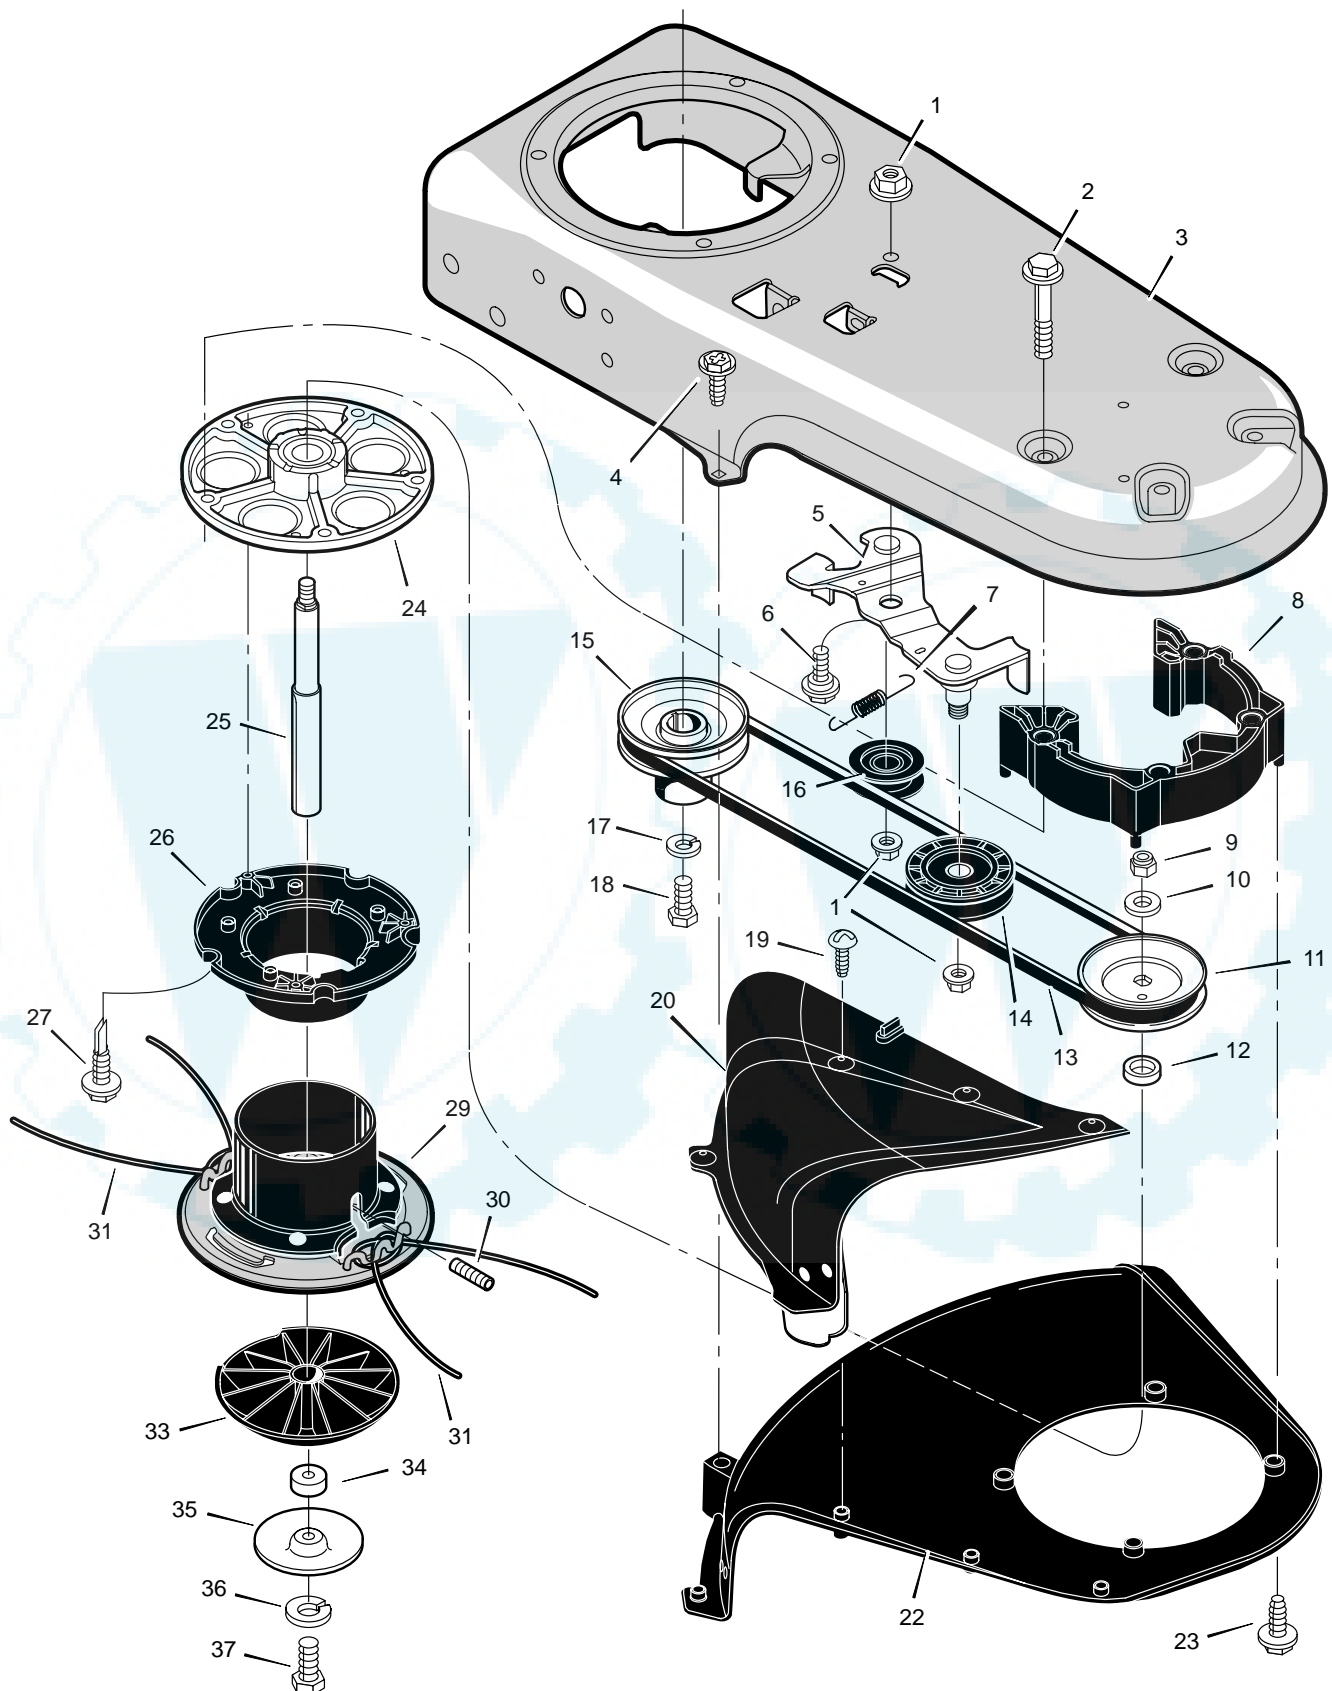

MODEL TM5000x50C

REPAIR PARTS

MODEL TM5000x50C

REPAIR PARTS

Key No.	Description	Part No.
1	Nut	710140
2	Bolt	711978
3	Housing, Trimmer	740150-833
4	Screw	710272
5	Assembly, Idler	740232
6	Bolt	710200
7	Spring	712403
8	Assembly, Spacer	740292
9	Nut	712148
10	Washer	710083
11	Pulley, Cutting Head	740171
12	Spacer	740173
13	Belt	711933
14	Pulley, Idler	740244
15	Pulley, Engine	740179
16	Pulley, Idler	740183
17	Lockwasher	712147
18	Bolt	712146
19	Screw	26X235
20	Assembly, Guard	770070
22	Shield, Trimmer	740206
23	Screw	740255
24	Assembly, Jackshaft Housing	1001049
25	Jackshaft	740169
26	Wrap, Lower Weed	740163
27	Screw	712126
29	Assembly, Cutting Disc	740175-833
30	Screw, Set	712127
31	Line, Cutting	740164
33	Guide, Height	740157
34	Spacer	740210
35	Shield, Abrasion	740209
36	Lockwasher	120380
37	Bolt	180022