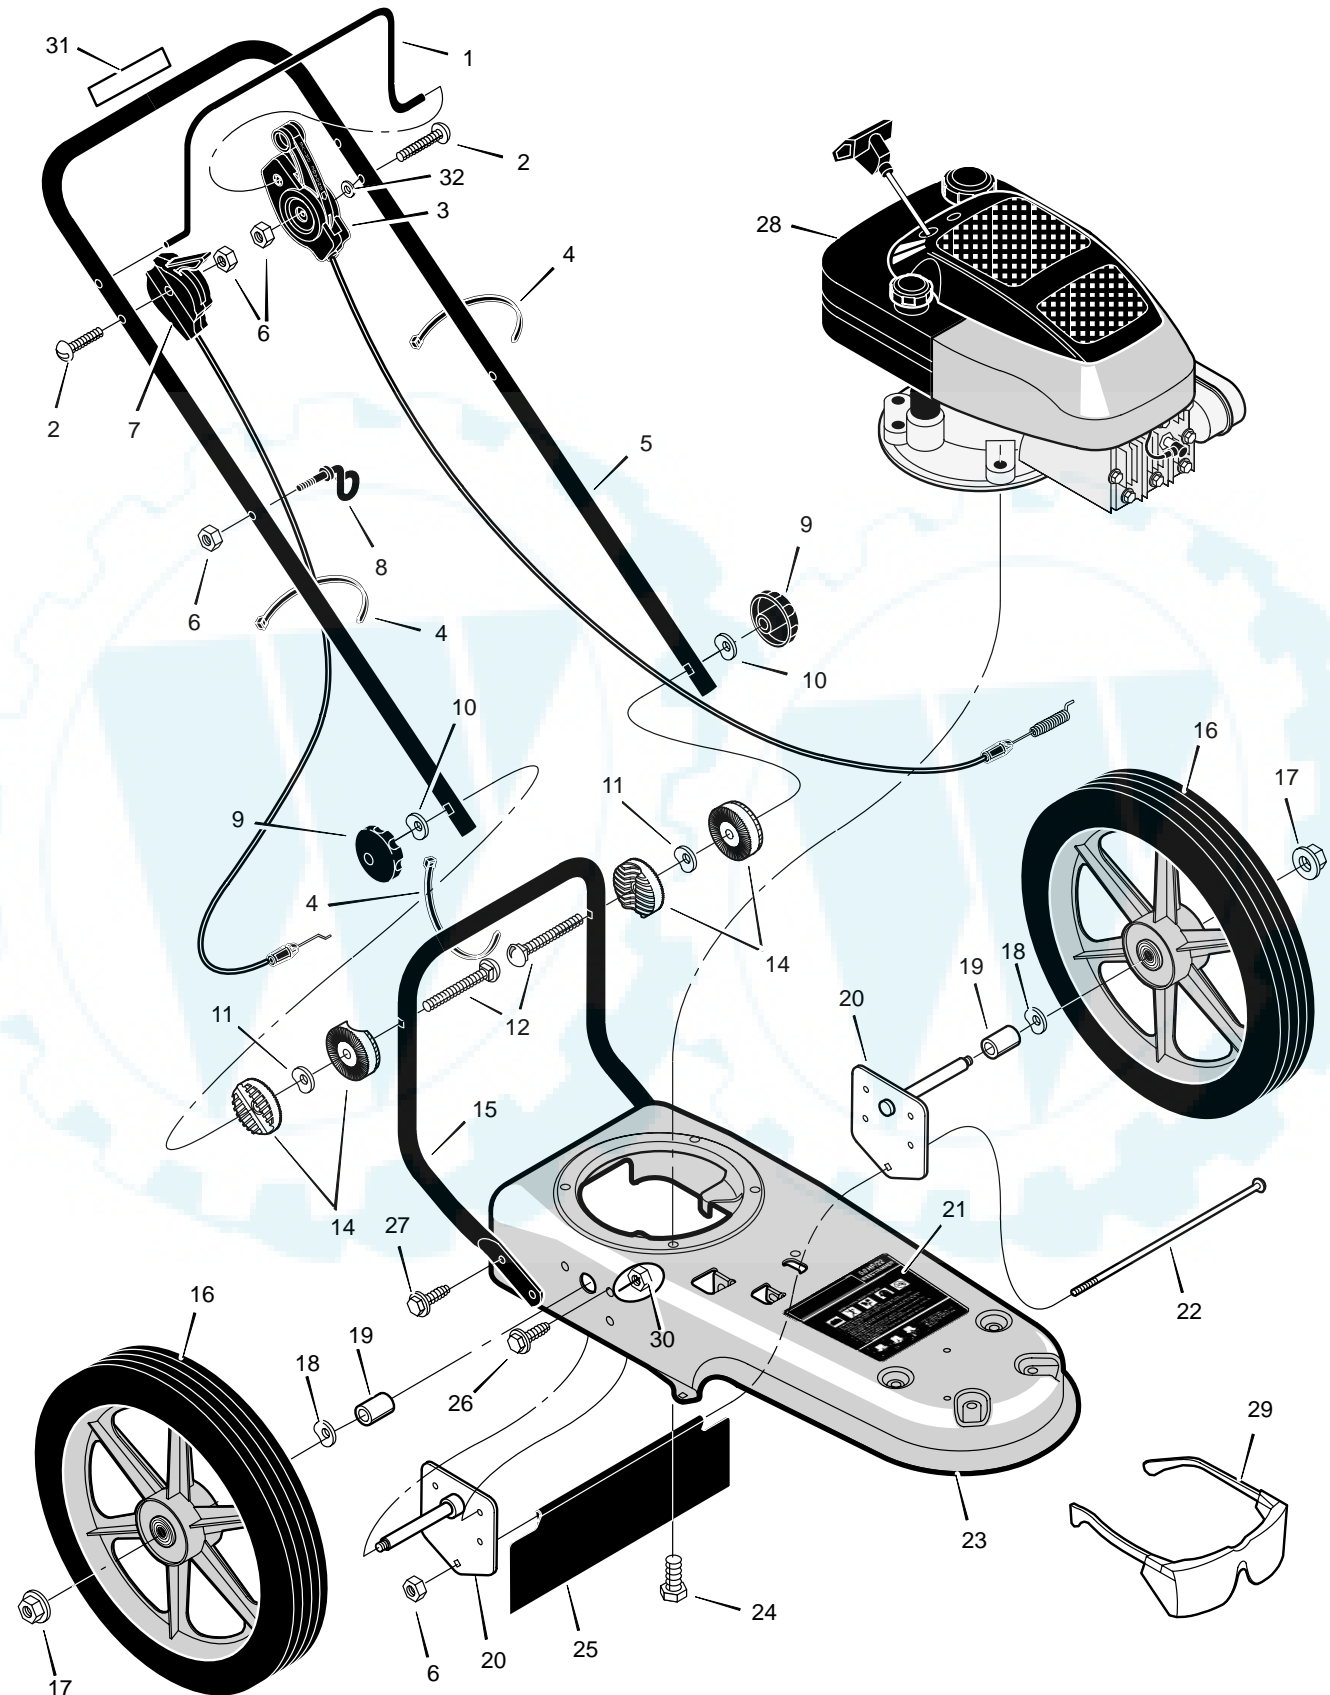

MODEL TM5000x50C

REPAIR PARTS

F-010204M

MODEL TM5000x50C

REPAIR PARTS

| Key No. | Description | Part No. |
|----------------|-------------------------------|-----------------|
| 1 | Lever, Stop | 740198-833 |
| 2 | Bolt | 323035 |
| 3 | Cable, Control Latching | 740193 |
| 4 | Tie, Cable | 712267 |
| 5 | Handle | 740196-846 |
| 6 | Nut | 710203 |
| 7 | Control, Throttle | 740194 |
| 8 | Guide, Rope | 672510 |
| 9 | Knob, Handle | 740202 |
| 10 | Washer | 783000 |
| 11 | Washer, Spring | 711936 |
| 12 | Bolt | 711937 |
| 14 | Pivot, Handle | 740158 |
| 15 | Handle, Lower | 740195-846 |
| 16 | Wheel & Tire | 740185 |
| 17 | Nut, Axle | 710140 |
| 18 | Washer, Spring | 710258 |
| 19 | Spacer | 740190 |
| 20 | Assembly, Axle & Bracket | 740188 |
| 21 | Decal | 48X465 |
| 22 | Bolt, Carriage | 711935 |
| 23 | Frame, Trimmer | 740150-833 |
| 24 | Bolt | 710265 |
| 25 | Shield, Trailing | 740192 |
| 26 | Bolt | 48901 |
| 27 | Screw | 710079 |
| 28 | Engine * | * |
| 29 | Protection, Eye | 711890 |
| 30 | Nut | 710205 |
| 31 | Decal | 712409 |
| 32 | Spacer | 672292 |
| — | Instruction Book & Parts List | F010204M |