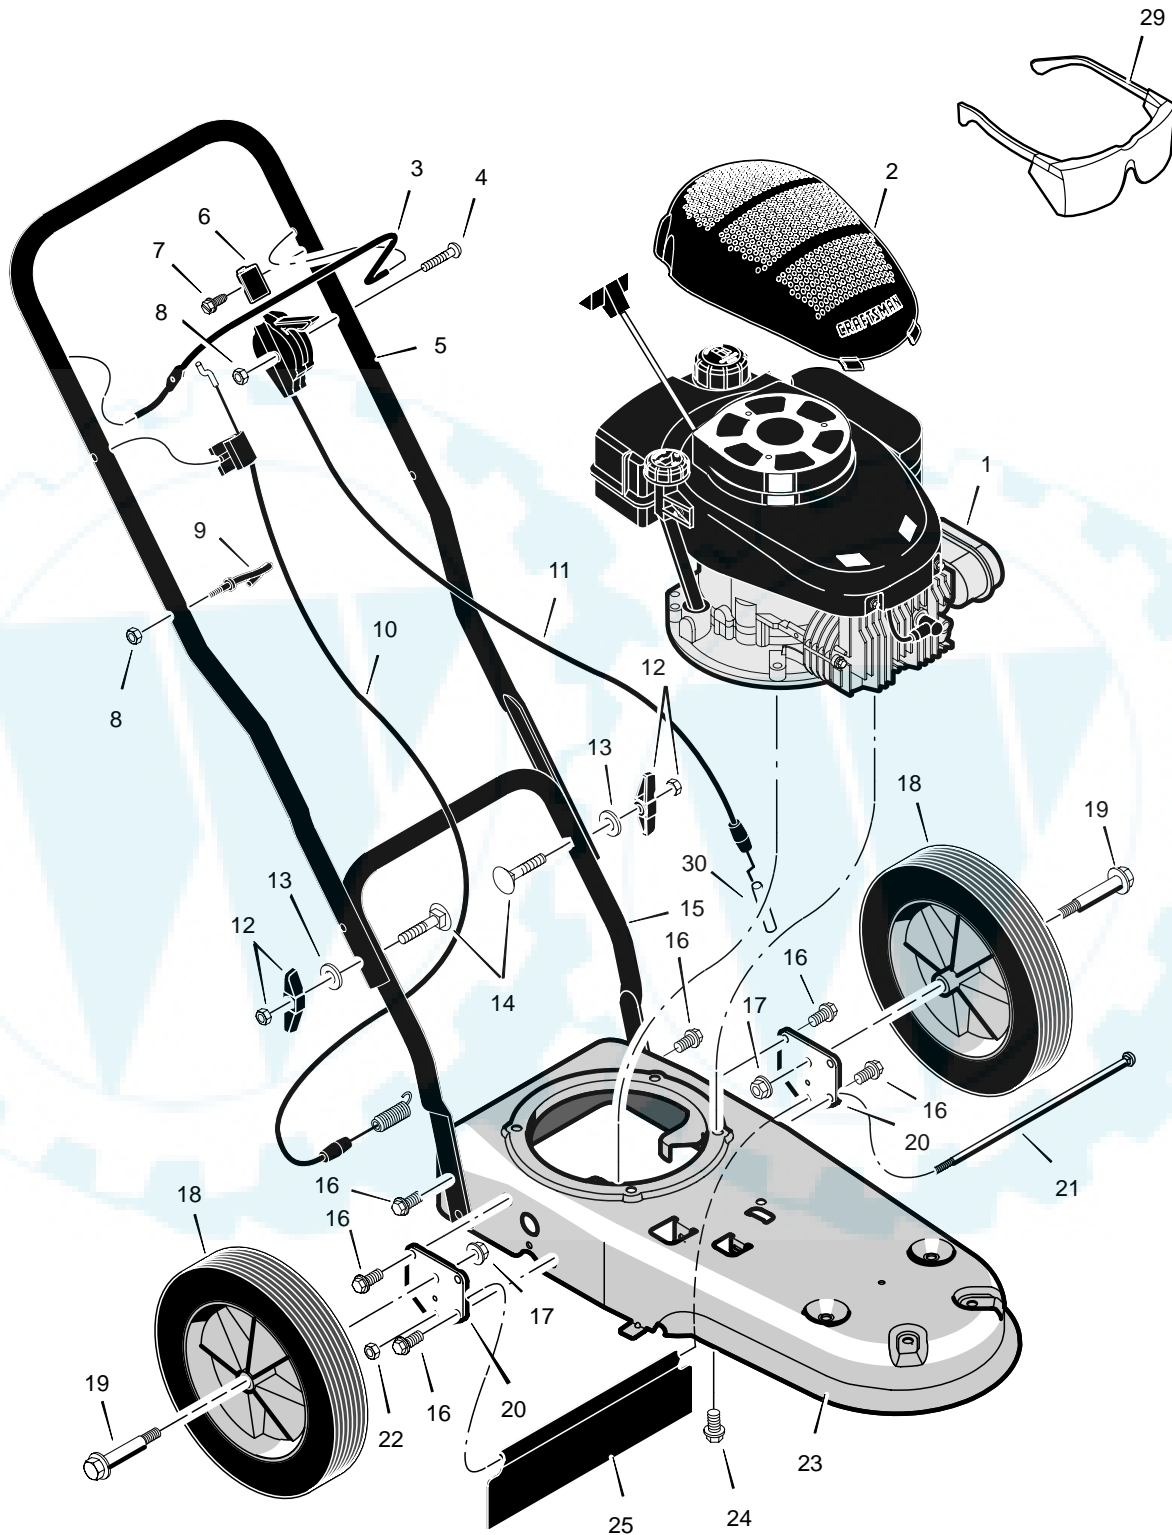

MODEL TM4000x51A

REPAIR PARTS

MODEL TM4000x51A

REPAIR PARTS

Key No.	Description	Part No.
1	Engine	—
2	Shroud, Engine	1601001
3	Lever, Control	740198-860
4	Bolt	323035
5	Handle, Upper	740196
6	Bracket, Stop	1601013
7	Screw	710269
8	Nut	15x116
9	Guide, Rope	672510
10	Cable, Drive	740193
11	Control, Throttle	740194
12	Knob	740202
13	Washer	783000
14	Bolt, Carriage	711937
15	Handle, Lower	740285
16	Bolt	26x274
17	Nut	15x85
18	Wheel & Tire	740278
19	Bolt, Axle	713018
20	Bracket, Wheel	740280
21	Rod, Rear Guard Bolt	711935
22	Nut	15X116
23	Frame, Trimmer	740260-860
24	Bolt	710265
25	Guard, Rear	740282
29	Glasses, Safety	711890
30	Spacer, Sleeve	712491
—	Book, Instruction	F-010200M

MODEL TM4000x51A

REPAIR PARTS

MODEL TM4000x51A

REPAIR PARTS

Key No.	Description	Part No.
1	Frame, Trimmer	740260-860
2	Bolt	711978
3	Nut	15x84
4	Spacer Assembly, Jackshaft	740292
5	Bracket, Idler Assembly	740232
6	Spring	712403
7	Bolt, Shoulder	710200
8	Pulley, Idler	740183
9	Pulley, "V"	740244
10	Nut	15x119
11	Washer	710083
12	Pulley, Cutting Head	740266
13	Belt	740259
14	Pulley, Drive	740179
15	Washer	712147
16	Bolt	712146
17	Shield, Trimmer	740262
18	Bolt	710269
19	Spacer	740173
20	Housing, Jackshaft	1001049
21	Jackshaft	740264
22	Shield, Weed	740267
23	Line, 0.130" x 16.75 (24 pack)	7701012
24	Head, Cutting	740268-860
25	Guide, Height	740268
26	Spacer	1601027
27	Washer	710256
29	Bolt	1x179