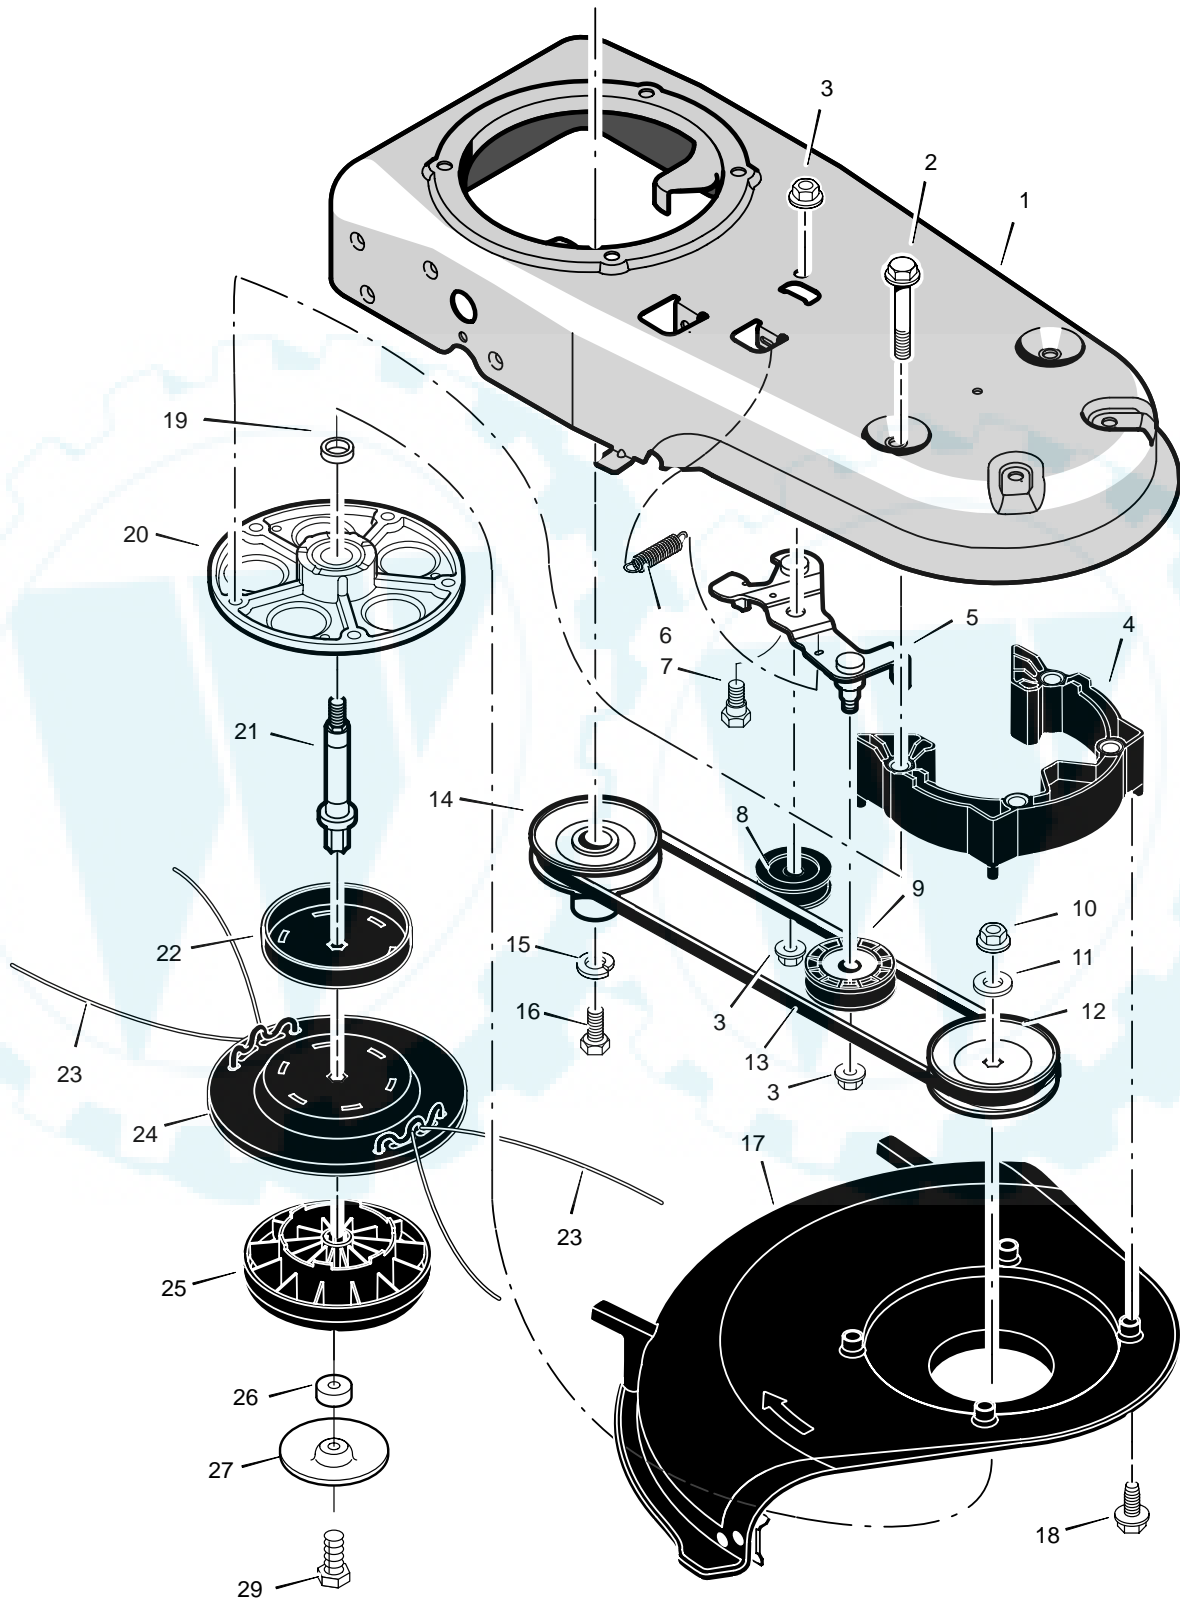

MODEL TM4000x51A

REPAIR PARTS

MODEL TM4000x51A

REPAIR PARTS

Key No.	Description	Part No.
1	Engine	—
2	Shroud, Engine	1601001
3	Lever, Control	740198-860
4	Bolt	323035
5	Handle, Upper	740196
6	Bracket, Stop	1601013
7	Screw	710269
8	Nut	15x116
9	Guide, Rope	672510
10	Cable, Drive	740193
11	Control, Throttle	740194
12	Knob	740202
13	Washer	783000
14	Bolt, Carriage	711937
15	Handle, Lower	740285
16	Bolt	26x274
17	Nut	15x85
18	Wheel & Tire	740278
19	Bolt, Axle	713018
20	Bracket, Wheel	740280
21	Rod, Rear Guard Bolt	711935
22	Nut	15X116
23	Frame, Trimmer	740260-860
24	Bolt	710265
25	Guard, Rear	740282
29	Glasses, Safety	711890
30	Spacer, Sleeve	712491
—	Book, Instruction	F-010200M

MODEL TM4000x51A

REPAIR PARTS

MODEL TM4000x51A

REPAIR PARTS

Key No.	Description	Part No.
1	Frame, Trimmer	740260-860
2	Bolt	711978
3	Nut	15x84
4	Spacer Assembly, Jackshaft	740292
5	Bracket, Idler Assembly	740232
6	Spring	712403
7	Bolt, Shoulder	710200
8	Pulley, Idler	740183
9	Pulley, "V"	740244
10	Nut	15x119
11	Washer	710083
12	Pulley, Cutting Head	740266
13	Belt	740259
14	Pulley, Drive	740179
15	Washer	712147
16	Bolt	712146
17	Shield, Trimmer	740262
18	Bolt	710269
19	Spacer	740173
20	Housing, Jackshaft	1001049
21	Jackshaft	740264
22	Shield, Weed	740267
23	Line, 0.130" x 16.75 (24 pack)	7701012
24	Head, Cutting	740268-860
25	Guide, Height	740268
26	Spacer	1601027
27	Washer	710256
29	Bolt	1x179