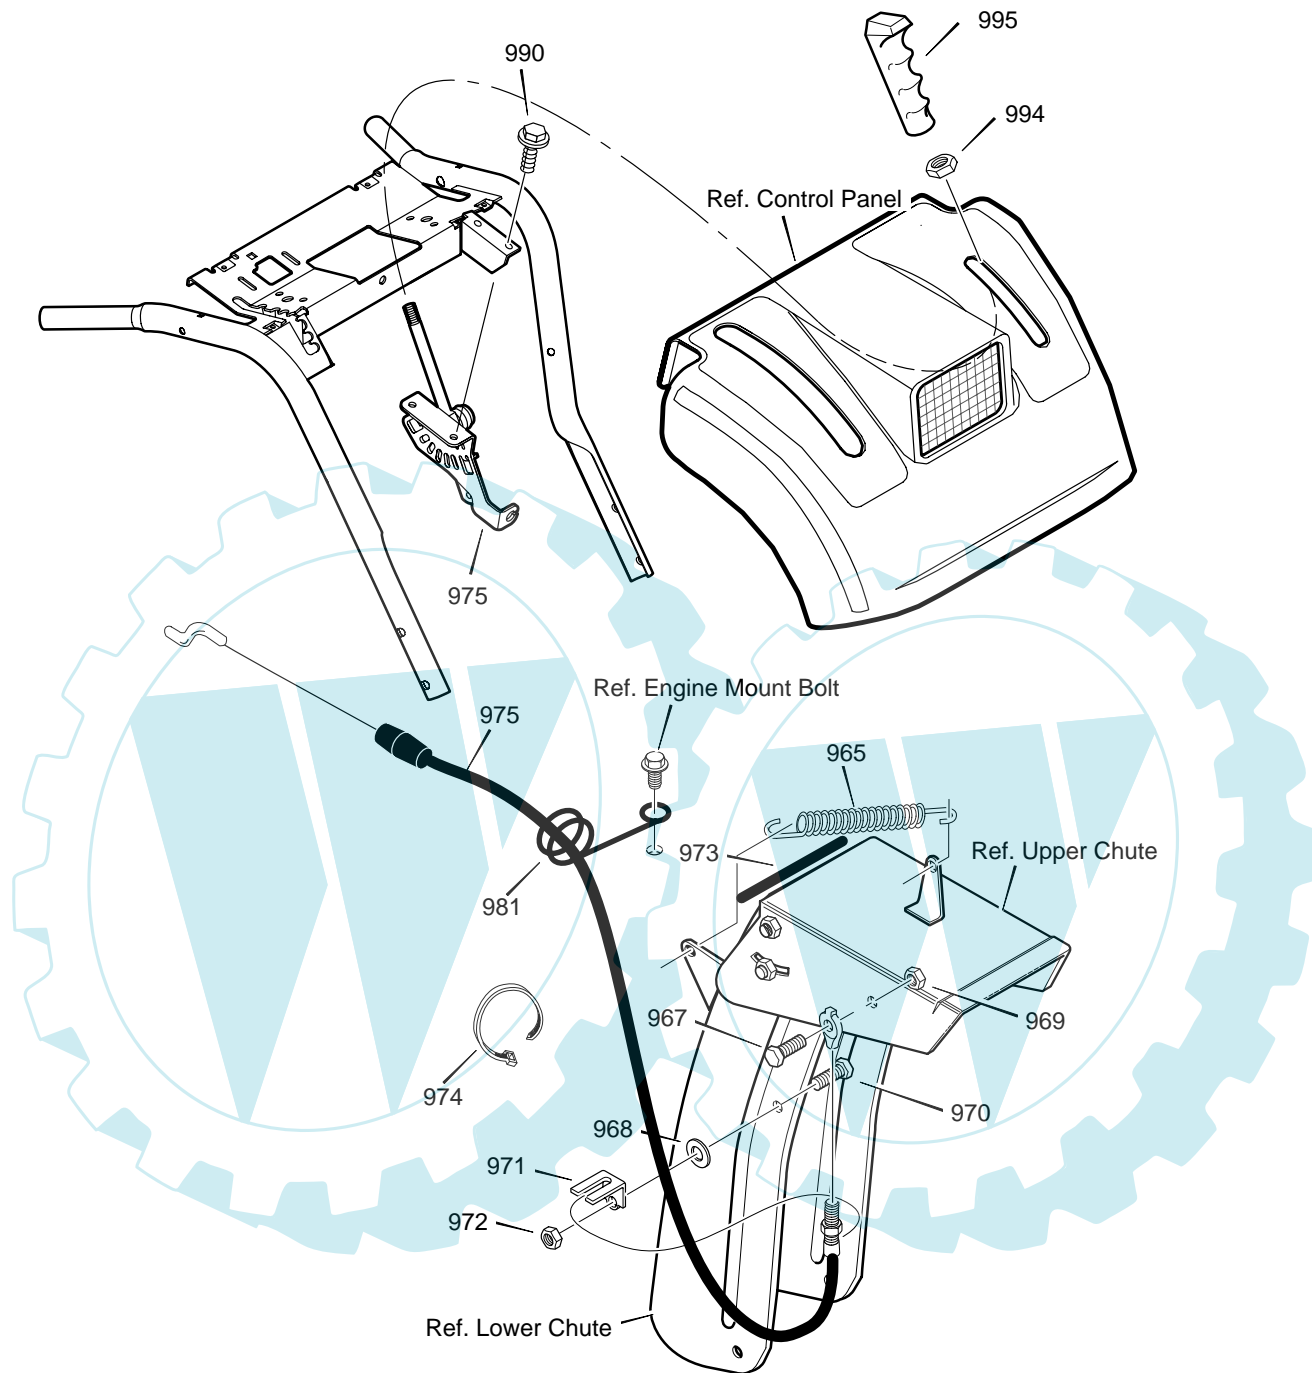

MODEL 629904x54A

REPAIR PARTS CHUTE ROD

CROD101B

MODEL 629904x54A

REPAIR PARTS CHUTE ROD

Key No.	Part No.	Description
852-1	1501533 YZ	ASSEMBLY, YOKE & ROD
852-2	164x37	SPRING, COMPRESSION
852-3	1501067	GEAR, CHUTE ROTATION 9T
852-5	579493	PIN, COTTER
852-6	1501306E701	BRACKET, GEAR MOUNT
852-7	1501293	PIN, HAIR
852-8	1501075 YZ	ASSEMBLY, YOKE ADAPTER YZ
852-9	711682	PIN, HAIR
852-10	578060	PIN, UNIVERSAL JOINT
852-11	578309	PIN, CLEVIS
852-13	578063	HOUSING, UNIVERSAL
854	307399	KNOB, SLEEVE
855	309312	FLATWASHER
856	73664	NUT, PUSH ON 3/8"
860	1501456	EYE BOLT 3/8-16X6.50
861	148	GROMMET, EYE BOLT
862	1501457	BOOT, EYE BOLT
863	71045	NUT, 3/8-16 HEXJAM
864	71072	FLATWASHER .406X.81X.066
865	309344	ADAPTER, BOOT (2 REQUIRED)
867	71046	NUT, 3/8-16 HEXNYL
868	2X98	BOLT, CARRIAGE 1/4-20 X 1.00
869	15x145	NUT
870	1501074 YZ	CRANK, ASSY CHUTE

MODEL 629904x54A

REPAIR PARTS
WHEELS

Key No.	Part No.	Description	Key No.	Part No.	Description
965	318468	SPRING, TENSION RETURN	973	95105	TRIM
967	310088	BOLT, 5/16-18	974	760113	TIE, CABLE
968	73787	WASHER, FLAT	975	1501393	CABLE, CHUTE CONTROL
969	302635	NUT, 1/4-20	981	780220	WIRE FORM
970	313676	SCREW, 5/16-18 X .75	990	760858	SCREW, 3/8-16X1.75
971	306447 YZ	BRACKET, CABLE CHUTE	994	71045	NUT, 3/8-16 HEX JAM
972	71391	NUT, 5/16-18	995	304728	HANDLE, 3/8-16 MOLDED

MODEL 629904x54A

REPAIR PARTS
WHEELS

Key No.	Part No.	Description
650	1501284	SHAFT, AXLE
652	1501089	SPRKT & HUB
653	01x193	BOLT, HEX 1/4-20X1.75
654	15X145	NUT, 1/4-20 HEX NYLOCK
655	1501114	RETAINER, BEARING
671	712120	WASHER, FLAT
673	1501138	BUSHING, WHEEL
675	580362	TIRE & RIM -RIGHT
676	577015	SCREW, 1/4-20X1.75 HH
677	15x145	NUT, 1/4-20 HEX NYLOCK
678	239	RING, RET
680	580362	TIRE & RIM -LEFT
681	1501032	DISC, WHEEL
682	2001066	SCREW
683	1501031	HUB, WHEEL LOCK
684	164X34	SPRING, COMPRESSION
685	1501033	PIN, LOCK
686	1501034	KNOB
687	32X79	PIN
688	73839	SCREW
689	15X145	NUT