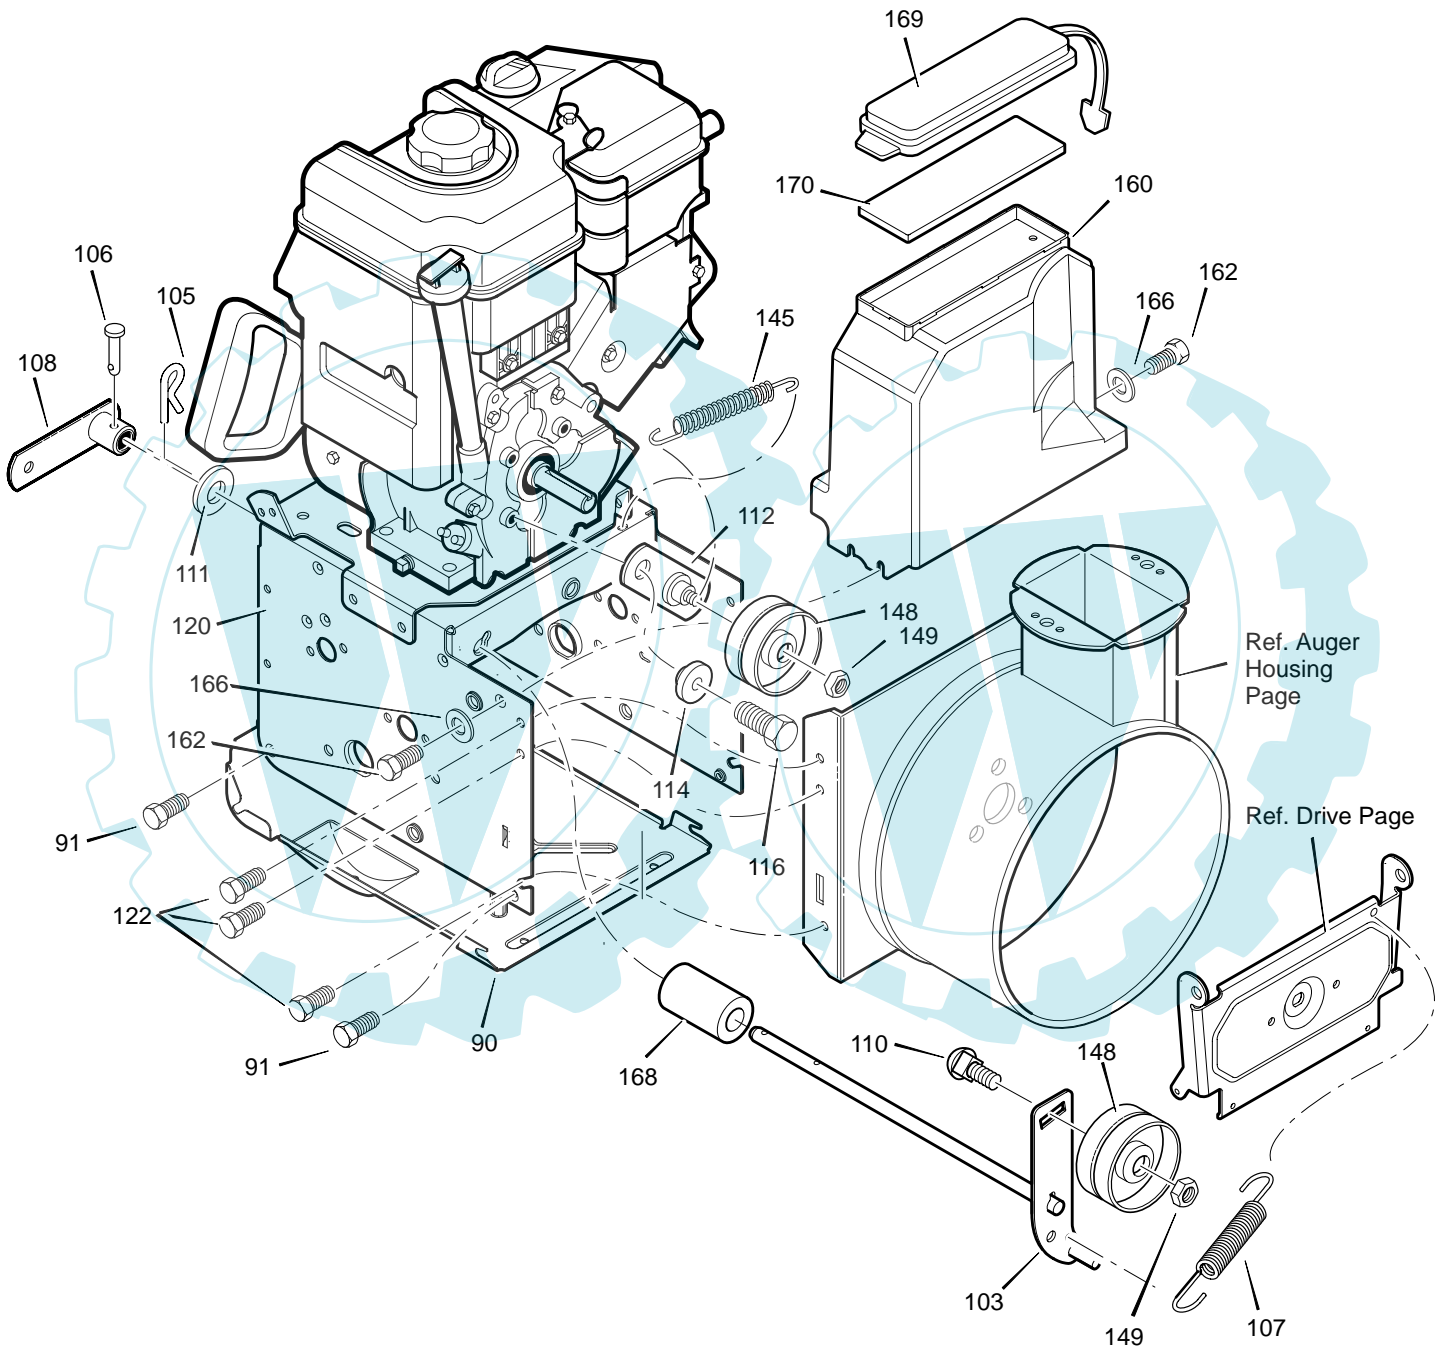

MODEL 629904x54A

REPAIR PARTS
ENGINE

ENG104A

Key No.	Part No.	Description
1	761332	CORD, STARTER
2	-----	ENGINE
3	2x97	BOLT, CARRIAGE 5/16-18
5	28x76	RETAINER, PUSH
6	710026	NUT, HEXWDFLLK 5/16-18
8	1501109	PULLEY, ENGINE
10	710247	WASHER
12	71063	WASHER, HVSP TLK .38ID
14	71015	SCREW, 3/8-24X1.00
16	585416	BELT, V 4L 38.1MF16" 5-10
18	579932	BELT, V 3L 33.13LG
20	1501201	GUIDE, BELT
22	71060	WASHER, SPTLK .31X.58X.08
24	710097	SCREW, 5/16-24X .75
25	-----	FRAME ASSEMBLY
25-1	1501062E245	PLATE, ENGINE MOUNT
25-2	310169	SCREW, TAP 1/4-20 X .63
25-3	780055	SCREW, TAP 5/16-18 X .50
25-4	1501049E245	FRAME, MOTOR BOX
—	F-021033L	OWNER'S MANUAL

MODEL 629904x54A

REPAIR PARTS
GEAR CASE ASSEMBLY

Key No.	Part No.	Description
300	896	CASE, GEAR RH
301	895	CASE, GEAR LH
303	910828	SCREW, 5/16-24X1.00
304	71100	NUT, 5/16-24 HEXWDFLLK
305	330434	SCREW, 5/16-24X1.50
306	53749	PLUG, PIPE
310	780151	SEAL, OIL
311	53743	BEARING, SLEEVE
312	53748	WASHER, FLAT 1.00X1.54X.09
313	760528	SHAFT, AUGER
314	897	GASKET, GEAR BOX
315	53730	GEAR, WORM
316	73905	KEY, WOODRUFF #91
320	53737	RING, QUAD
321	583126	BEARING, FLANGE
322	48275	WASHER, FLAT .752X1.24X.093
323	50684	BEARING, ROLL
324	48275	WASHER, FLAT .752X1.24X.093
326	50795	KEY, HI-PRO #606
327	53732	GEAR, WORM
330	53731	BEARING
340	1501147E717	IMPELLER
—	333431	10oz TUBE LUBRICANT

MODEL 629904x54A

REPAIR PARTS
FRAME

FRA105A

MODEL 629904x54A

**REPAIR PARTS
FRAME**

Key No.	Part No.	Description
90	1501055E717	COVER, BOTTOM
91	310169	SCREW
103	1501369 YZ	IDLER, AUGER
105	711682	PIN, HAIR
106	761761	PIN, KLIK
107	165x159	SPRING, TENSION
108	761675 YZ	ATTACH, SPRING
110	585781	BOLT, CARR.
111	711617	WASHER, FLAT
112	1501112 YZ	BRACKET, IDLER
114	1501065	BUSHING, IDLER
116	710097	SCREW
118	71060	WASHER, SPLIT
122	780055	SCREW, TAP
145	53704	SPRING, IDLER
148	50793	PULLEY, IDLER
149	590	NUT, JAM
160	1501171	COVER, BELT
162	310169	SCREW, TAP
166	71067	WASHER, FLAT
168	1501200	SPACER, AUGER
169	761167	LID, TOOL BOX
170	761187	PAD, FOAM