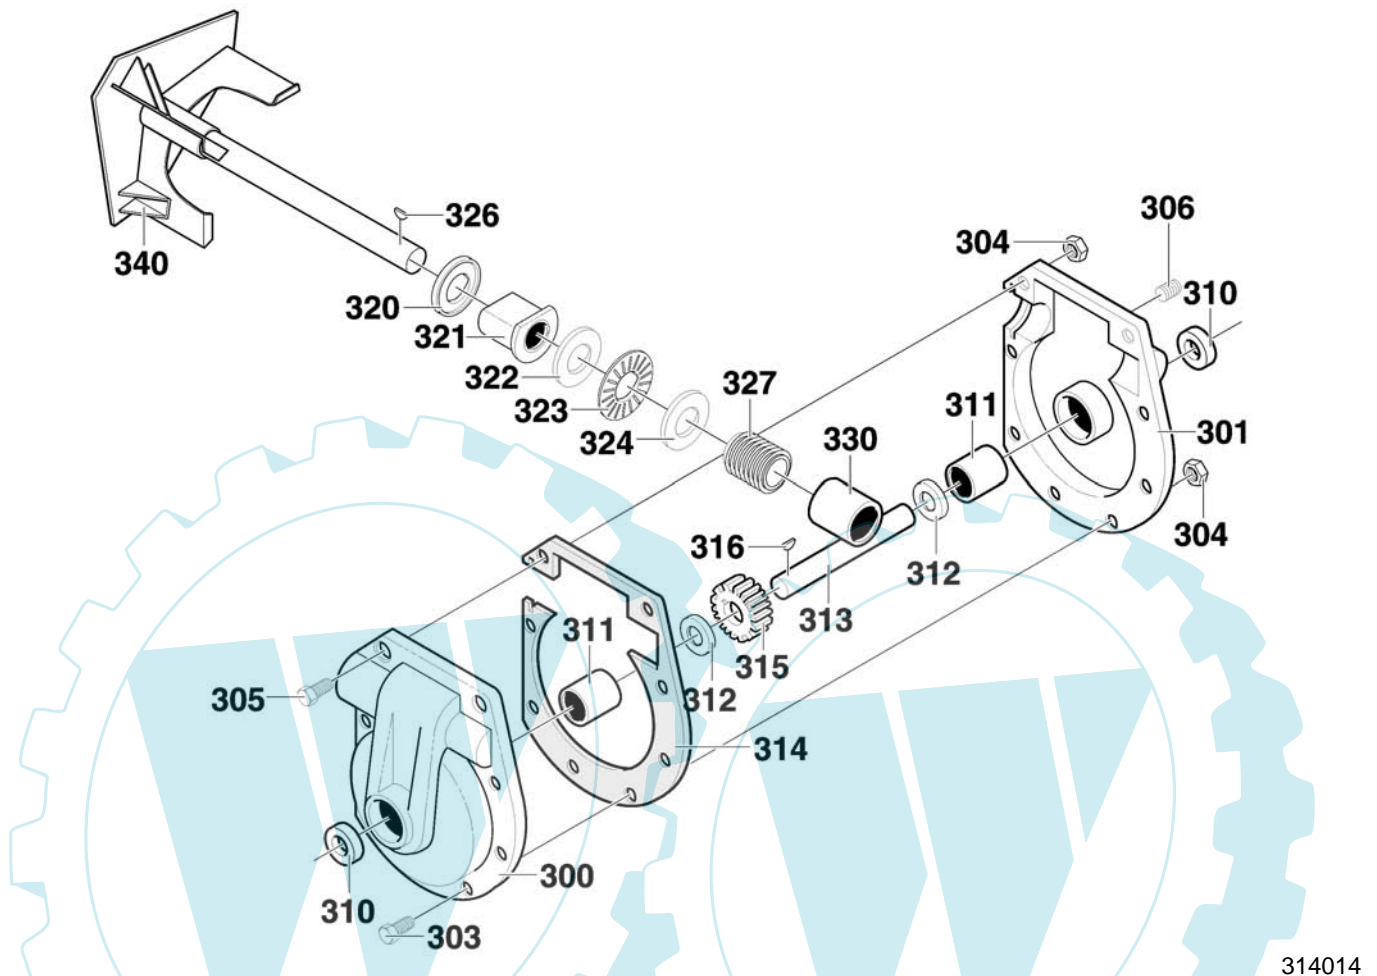

MODEL 629904x54A

REPAIR PARTS
ENGINE

ENG104A

Key No.	Part No.	Description
1	761332	CORD, STARTER
2	-----	ENGINE
3	2x97	BOLT, CARRIAGE 5/16-18
5	28x76	RETAINER, PUSH
6	710026	NUT, HEXWDFLLK 5/16-18
8	1501109	PULLEY, ENGINE
10	710247	WASHER
12	71063	WASHER, HVSP TLK .38ID
14	71015	SCREW, 3/8-24X1.00
16	585416	BELT, V 4L 38.1MF16" 5-10
18	579932	BELT, V 3L 33.13LG
20	1501201	GUIDE, BELT
22	71060	WASHER, SPTLK .31X.58X.08
24	710097	SCREW, 5/16-24X .75
25	-----	FRAME ASSEMBLY
25-1	1501062E245	PLATE, ENGINE MOUNT
25-2	310169	SCREW, TAP 1/4-20 X .63
25-3	780055	SCREW, TAP 5/16-18 X .50
25-4	1501049E245	FRAME, MOTOR BOX
—	F-021033L	OWNER'S MANUAL

MODEL 629904x54A

REPAIR PARTS
GEAR CASE ASSEMBLY

Key No.	Part No.	Description
300	896	CASE, GEAR RH
301	895	CASE, GEAR LH
303	910828	SCREW, 5/16-24X1.00
304	71100	NUT, 5/16-24 HEXWDFLLK
305	330434	SCREW, 5/16-24X1.50
306	53749	PLUG, PIPE
310	780151	SEAL, OIL
311	53743	BEARING, SLEEVE
312	53748	WASHER, FLAT 1.00X1.54X.09
313	760528	SHAFT, AUGER
314	897	GASKET, GEAR BOX
315	53730	GEAR, WORM
316	73905	KEY, WOODRUFF #91
320	53737	RING, QUAD
321	583126	BEARING, FLANGE
322	48275	WASHER, FLAT .752X1.24X.093
323	50684	BEARING, ROLL
324	48275	WASHER, FLAT .752X1.24X.093
326	50795	KEY, HI-PRO #606
327	53732	GEAR, WORM
330	53731	BEARING
340	1501147E717	IMPELLER
—	333431	10oz TUBE LUBRICANT

MODEL 629904x54A

REPAIR PARTS
WHEELS

Key No.	Part No.	Description
650	1501284	SHAFT, AXLE
652	1501089	SPRKT & HUB
653	01x193	BOLT, HEX 1/4-20X1.75
654	15X145	NUT, 1/4-20 HEX NYLOCK
655	1501114	RETAINER, BEARING
671	712120	WASHER, FLAT
673	1501138	BUSHING, WHEEL
675	580362	TIRE & RIM -RIGHT
676	577015	SCREW, 1/4-20X1.75 HH
677	15x145	NUT, 1/4-20 HEX NYLOCK
678	239	RING, RET
680	580362	TIRE & RIM -LEFT
681	1501032	DISC, WHEEL
682	2001066	SCREW
683	1501031	HUB, WHEEL LOCK
684	164X34	SPRING, COMPRESSION
685	1501033	PIN, LOCK
686	1501034	KNOB
687	32X79	PIN
688	73839	SCREW
689	15X145	NUT