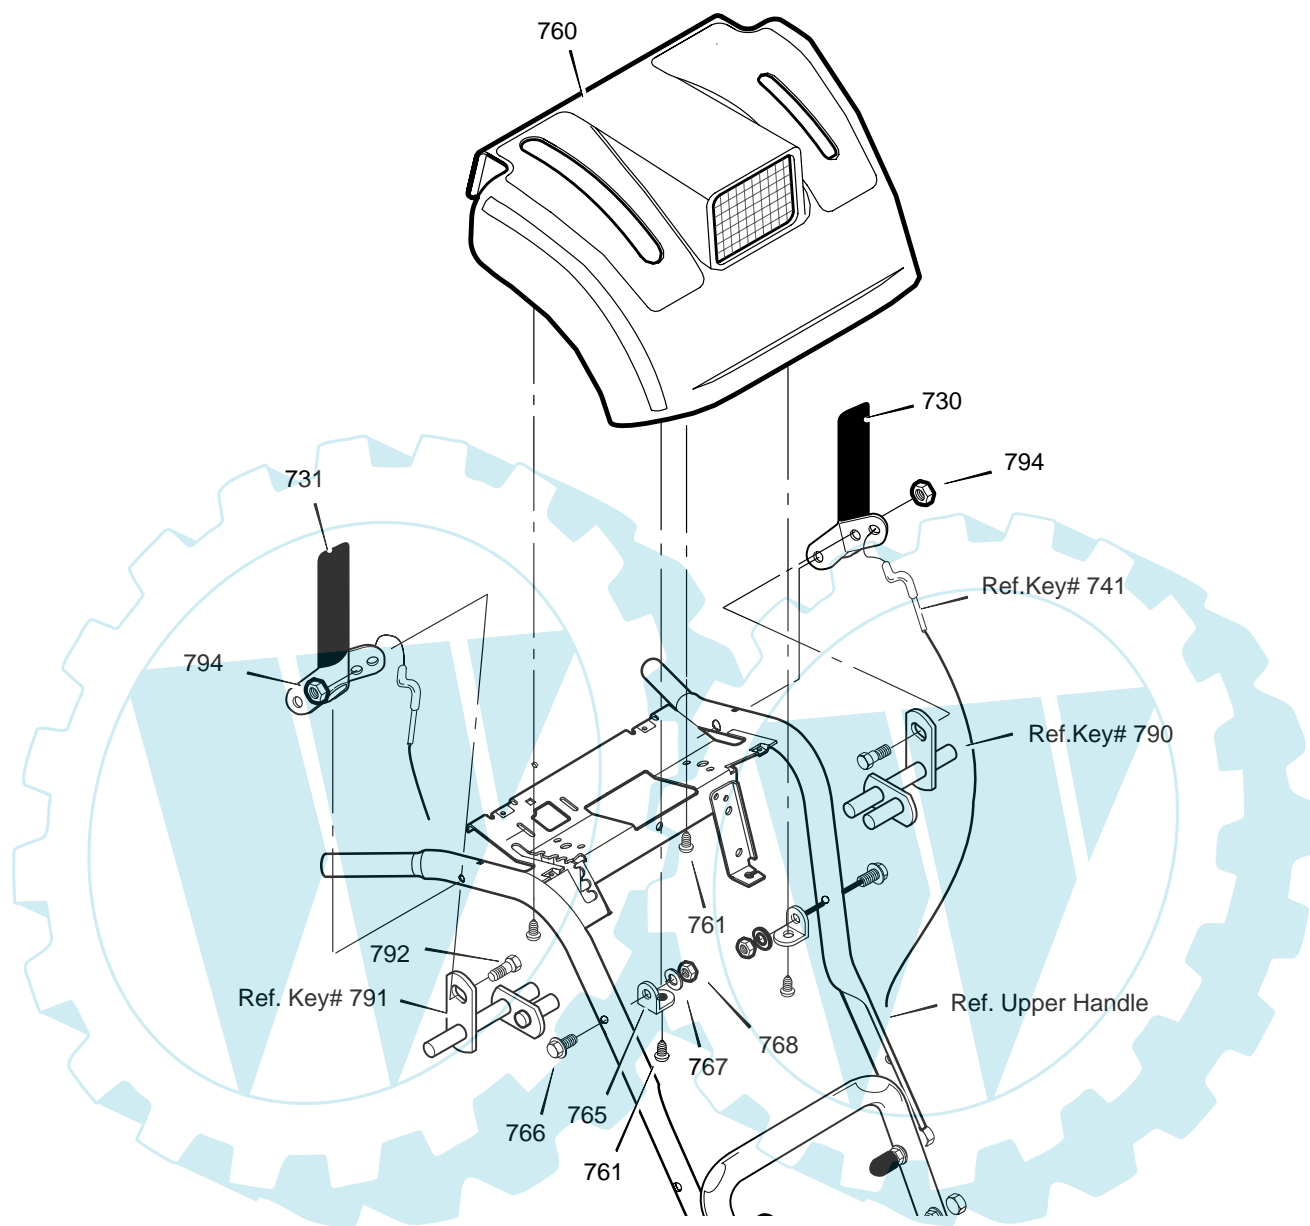

MODEL 629904x54A

REPAIR PARTS
HANDLE

MODEL 629904x54A

**REPAIR PARTS
HANDLE**

Key No.	Part No.	Description
720	1501378E717	ASSY, HANDLE
724	7288	SCREW
725	71072	WASHER, FLAT
726	71062	WASHER
727	71044	NUT
728	7289	STOP, PLASTIC
729	337399	GRIP, HANDLE
739	4049	BUMPER
740	1501452	CABLE, CLUTCH
741	1501451	CABLE, CLUTCH
743	313441	BRKT, CABLE ADJ
744	1673	SPRING, CLUTCH
745	780029	NUT, HEX
750	1501449E717	HANDLE, LOWER
751	70984	SCREW
752	71060	WASHER, SPTLK
758	001798	BOLT, HEX
759	579860	SPOOL, CABLE
760	1501059 YZ	BRKT, SPOOL
762	1501122	CABLE, DRIVE
765	308146	BOOT, CABLE
770	1501375 YZ	BRACKET, SHIFT
771	71007	SCREW
772	50786	SPRING
773	71072	WASHER, FLAT
774	71046	NUT, HEX
785	71045	NUT, HEX
787	304728	KNOB, SHIFT
790	578926	ROD, ASSY LH
791	578924	ROD, ASSY RH
795	579002	BRACKET, CAM
796	002x53	SCREW
798	71038	NUT, NYLOCK
799	8417	CAM LOCK
800	584673	PIN, SPRING PIVOT
801	73664	NUT, PUSH ON
802	71081	PIN, COTTER
803	71071	FLATWASHER
804	1501453	ROD, SPEED CTRL
805	71042	NUT, HEX
808	584593 YZ	NUT, TRUNNION
809	71071	WASHER
810	71081	PIN, COTTER
811	579944	BEARING, FL
812	1501110 YZ	ROD, YOKE
813	11X30	RETAINER, RING

MODEL 629904x54A

REPAIR PARTS
CONTROL PANEL ASSEMBLY

319052

Key No.	Part No.	Description
730	1501357E717	CLUTCH HANDLE LH
731	1501358E717	CLUTCH HANDLE RH
760	1501327	PANEL, CONTROL
761	316042	SCREW, 10 X .62
765	578866E717	BRACKET, PANEL
766	302900	SCREW, 5/16-18 X 1.75
767	71060	WASHER, HVSP TLK
768	71037	NUT, 5/16-18
792	905531	BOLT, 1/4-20 X .50
794	908913	NUT, 1/4-20