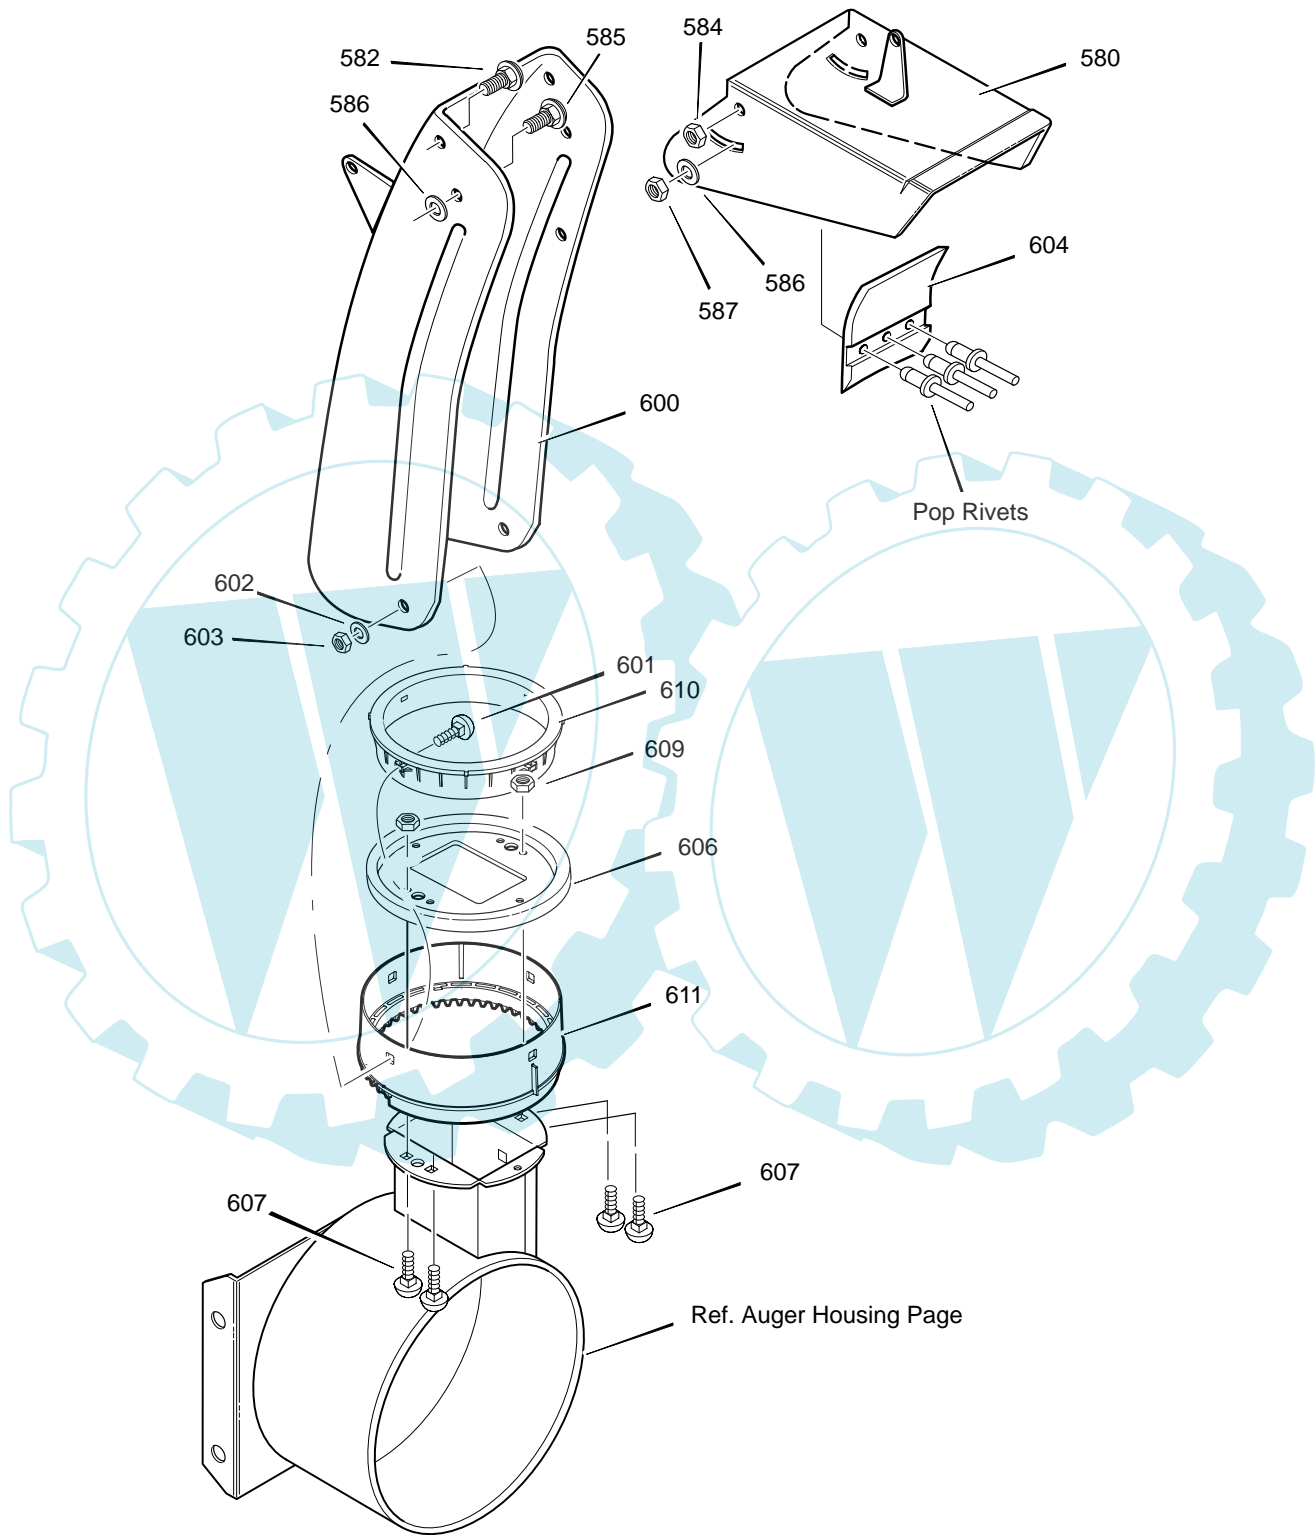

MODEL 629904x54A

REPAIR PARTS
DISCHARGE CHUTE

C3100B

MODEL 629904x54A

**REPAIR PARTS
DISCHARGE CHUTE**

Key No.	Part No.	Description
580	761168E717	CHUTE, UPPER W/REMOTE
582	578088	SCREW, 5/16-18 X.75
584	71038	NUT
585	578088	SCREW, 5/16-18 X.75
586	6711	PLASTIC WASHER
587	71038	NUT
600	761329E717	CHUTE, LOWER WITH GUARD
601	2x100	BOLT
602	71071	WASHER, FLAT
603	71038	NUT
604	762322	FLAP
605	760987	RIVET
606	585214 YZ	CHUTE COLLAR
607	340714	BOLT
609	15X145	NUT
610	337227	RETAINER, RING INNER
611	1501282	RETAINER, RING OUTER