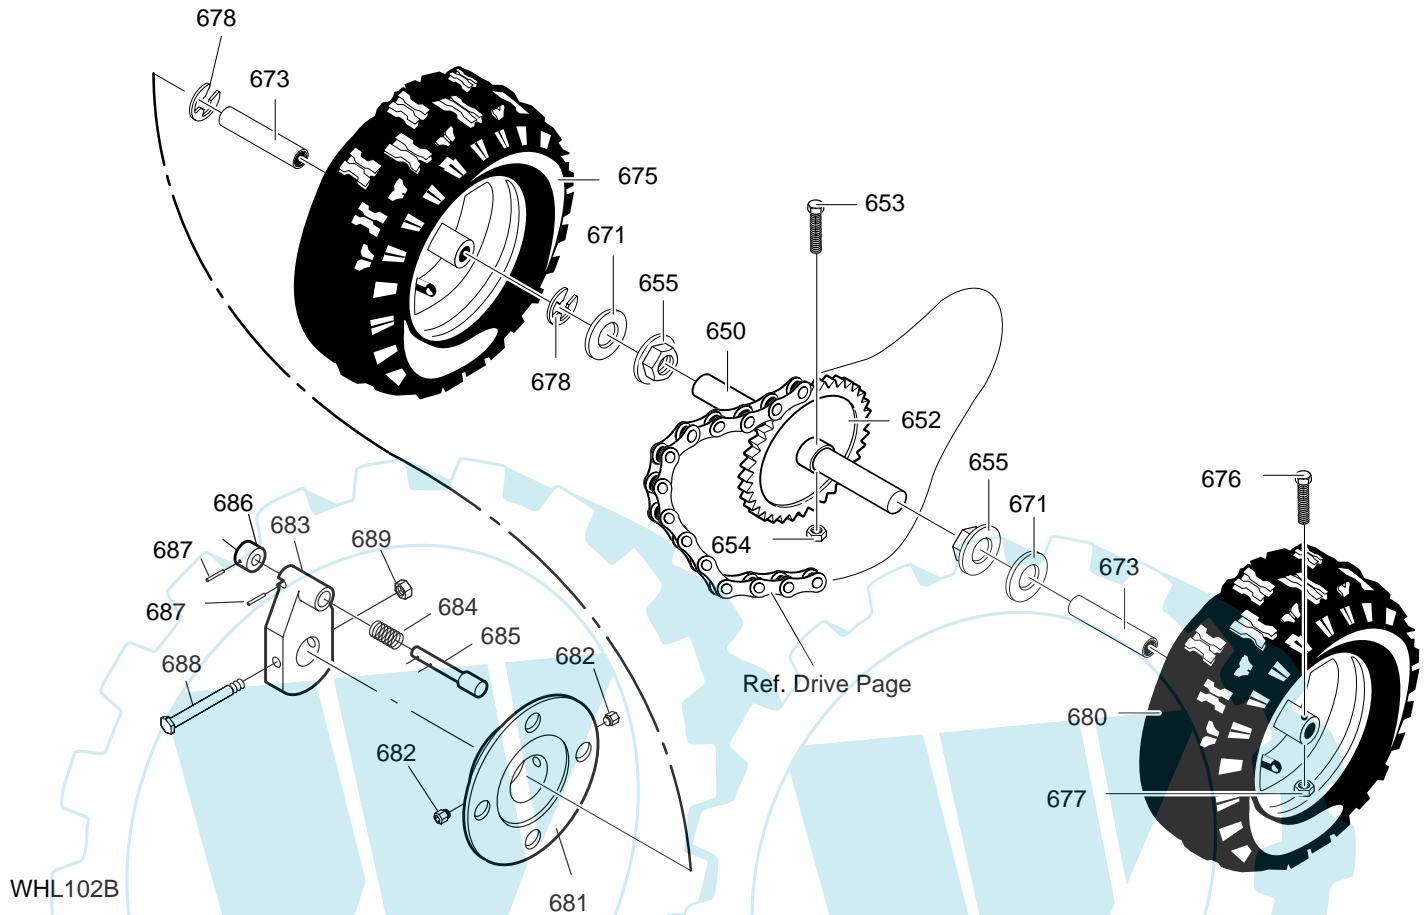

MODEL 629904x54A

REPAIR PARTS
ENGINE

ENG104A

Key No.	Part No.	Description
1	761332	CORD, STARTER
2	-----	ENGINE
3	2x97	BOLT, CARRIAGE 5/16-18
5	28x76	RETAINER, PUSH
6	710026	NUT, HEXWDFLLK 5/16-18
8	1501109	PULLEY, ENGINE
10	710247	WASHER
12	71063	WASHER, HVSP TLK .38ID
14	71015	SCREW, 3/8-24X1.00
16	585416	BELT, V 4L 38.1MF16" 5-10
18	579932	BELT, V 3L 33.13LG
20	1501201	GUIDE, BELT
22	71060	WASHER, SPTLK .31X.58X.08
24	710097	SCREW, 5/16-24X .75
25	-----	FRAME ASSEMBLY
25-1	1501062E245	PLATE, ENGINE MOUNT
25-2	310169	SCREW, TAP 1/4-20 X .63
25-3	780055	SCREW, TAP 5/16-18 X .50
25-4	1501049E245	FRAME, MOTOR BOX
—	F-021033L	OWNER'S MANUAL

MODEL 629904x54A

REPAIR PARTS
WHEELS

Key No.	Part No.	Description	Key No.	Part No.	Description
965	318468	SPRING, TENSION RETURN	973	95105	TRIM
967	310088	BOLT, 5/16-18	974	760113	TIE, CABLE
968	73787	WASHER, FLAT	975	1501393	CABLE, CHUTE CONTROL
969	302635	NUT, 1/4-20	981	780220	WIRE FORM
970	313676	SCREW, 5/16-18 X .75	990	760858	SCREW, 3/8-16X1.75
971	306447 YZ	BRACKET, CABLE CHUTE	994	71045	NUT, 3/8-16 HEX JAM
972	71391	NUT, 5/16-18	995	304728	HANDLE, 3/8-16 MOLDED

MODEL 629904x54A

REPAIR PARTS
WHEELS

Key No.	Part No.	Description
650	1501284	SHAFT, AXLE
652	1501089	SPRKT & HUB
653	01x193	BOLT, HEX 1/4-20X1.75
654	15X145	NUT, 1/4-20 HEX NYLOCK
655	1501114	RETAINER, BEARING
671	712120	WASHER, FLAT
673	1501138	BUSHING, WHEEL
675	580362	TIRE & RIM -RIGHT
676	577015	SCREW, 1/4-20X1.75 HH
677	15x145	NUT, 1/4-20 HEX NYLOCK
678	239	RING, RET
680	580362	TIRE & RIM -LEFT
681	1501032	DISC, WHEEL
682	2001066	SCREW
683	1501031	HUB, WHEEL LOCK
684	164X34	SPRING, COMPRESSION
685	1501033	PIN, LOCK
686	1501034	KNOB
687	32X79	PIN
688	73839	SCREW
689	15X145	NUT