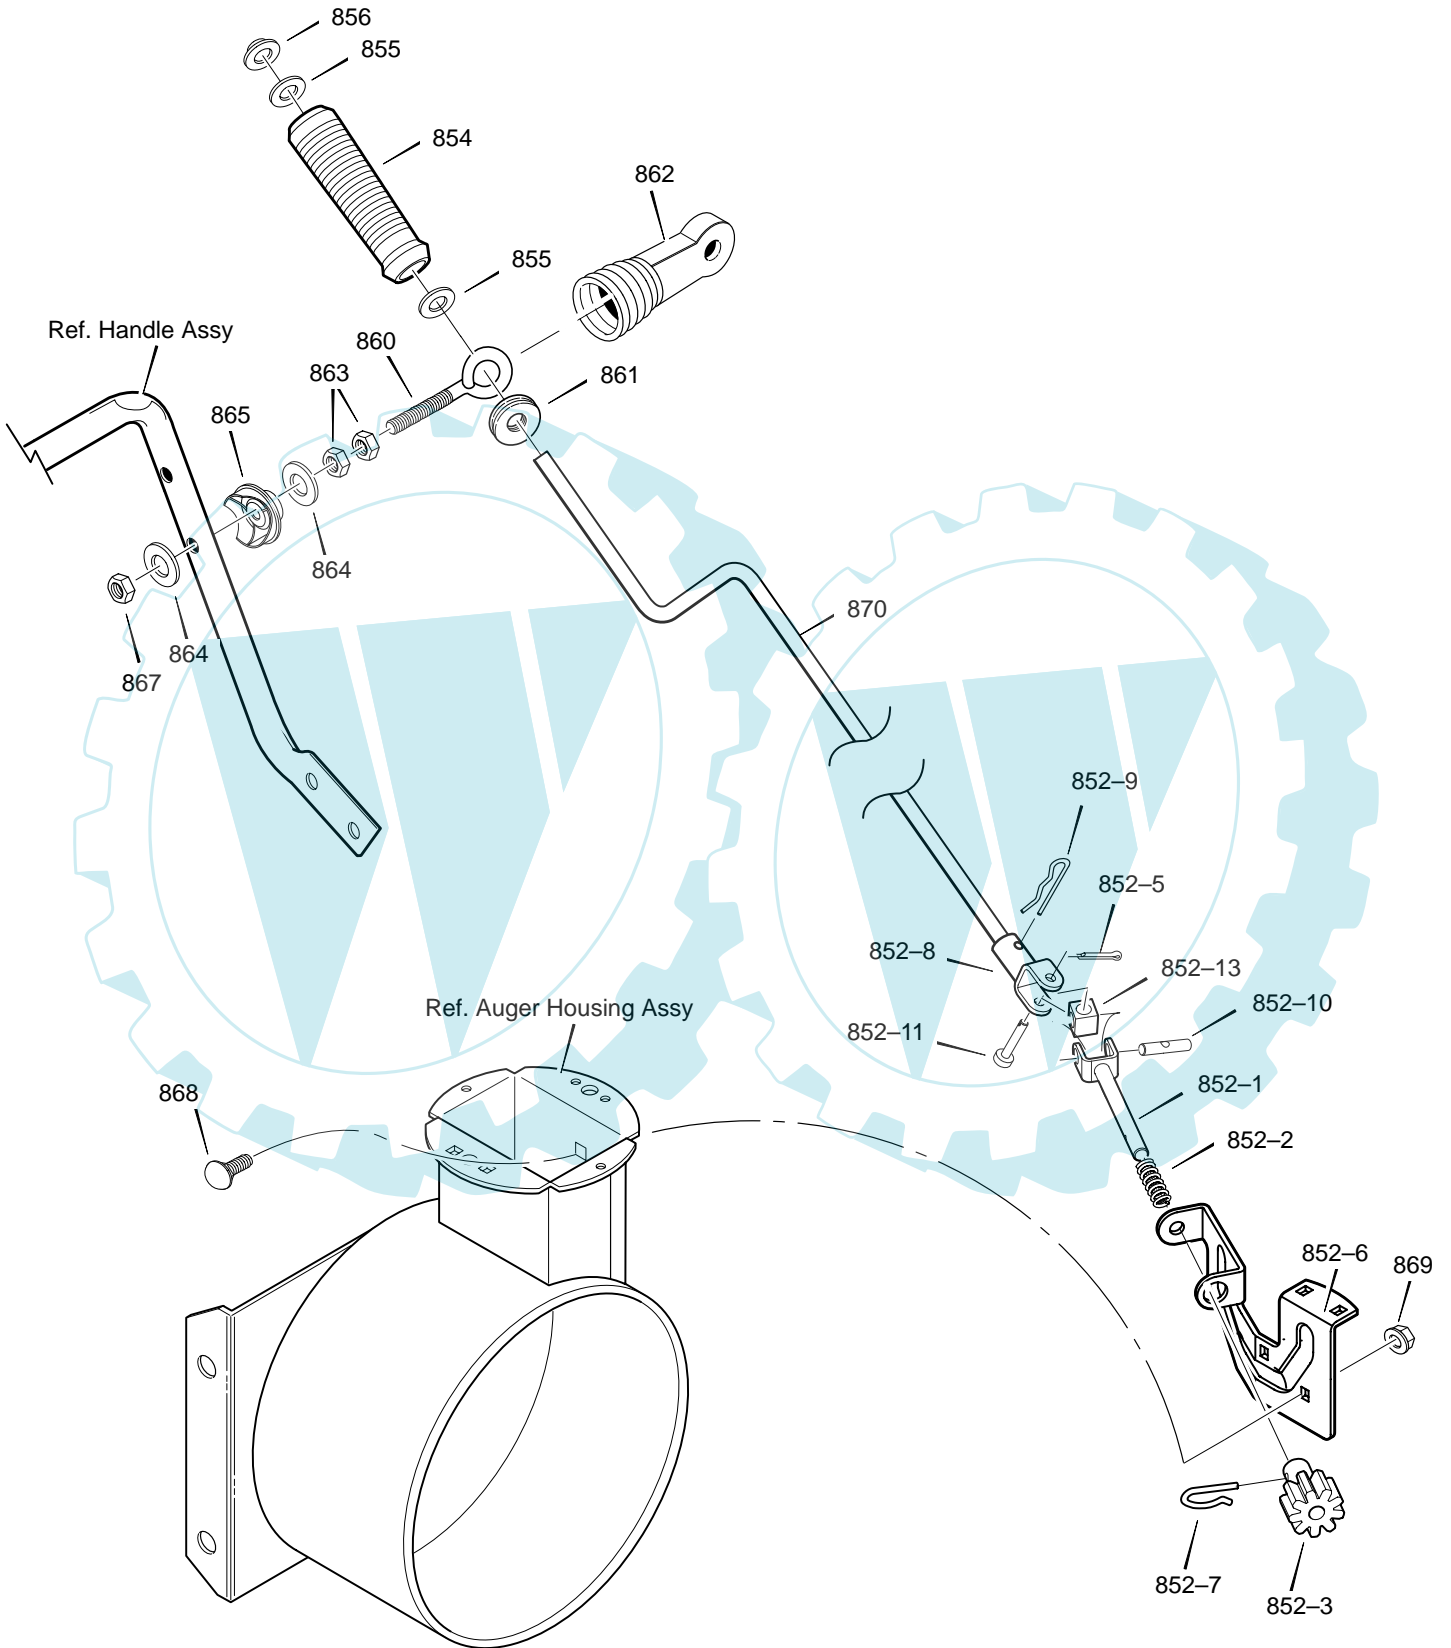

MODEL 629904x54A

REPAIR PARTS CHUTE ROD

CROD101B

MODEL 629904x54A

REPAIR PARTS CHUTE ROD

Key No.	Part No.	Description
852-1	1501533 YZ	ASSEMBLY, YOKE & ROD
852-2	164x37	SPRING, COMPRESSION
852-3	1501067	GEAR, CHUTE ROTATION 9T
852-5	579493	PIN, COTTER
852-6	1501306E701	BRACKET, GEAR MOUNT
852-7	1501293	PIN, HAIR
852-8	1501075 YZ	ASSEMBLY, YOKE ADAPTER YZ
852-9	711682	PIN, HAIR
852-10	578060	PIN, UNIVERSAL JOINT
852-11	578309	PIN, CLEVIS
852-13	578063	HOUSING, UNIVERSAL
854	307399	KNOB, SLEEVE
855	309312	FLATWASHER
856	73664	NUT, PUSH ON 3/8"
860	1501456	EYE BOLT 3/8-16X6.50
861	148	GROMMET, EYE BOLT
862	1501457	BOOT, EYE BOLT
863	71045	NUT, 3/8-16 HEXJAM
864	71072	FLATWASHER .406X.81X.066
865	309344	ADAPTER, BOOT (2 REQUIRED)
867	71046	NUT, 3/8-16 HEXNYL
868	2X98	BOLT, CARRIAGE 1/4-20 X 1.00
869	15x145	NUT
870	1501074 YZ	CRANK, ASSY CHUTE