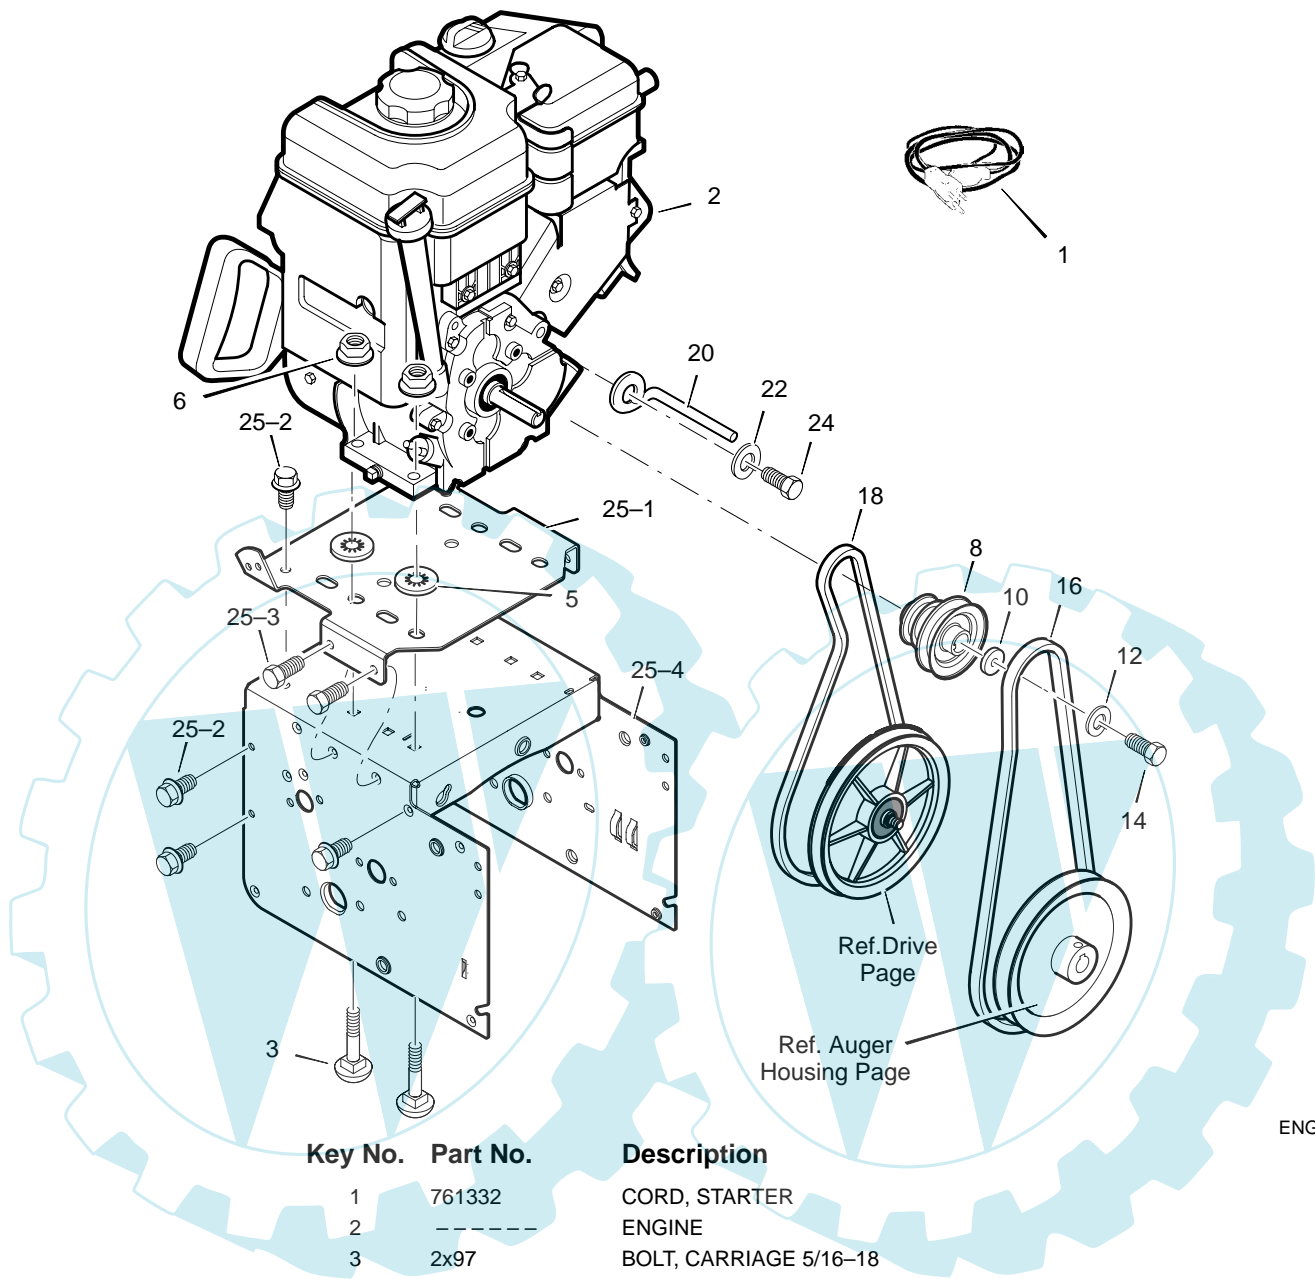

MODEL 629904x54A

REPAIR PARTS
ENGINE

ENG104A

Key No.	Part No.	Description
1	761332	CORD, STARTER
2	-----	ENGINE
3	2x97	BOLT, CARRIAGE 5/16-18
5	28x76	RETAINER, PUSH
6	710026	NUT, HEXWDFLLK 5/16-18
8	1501109	PULLEY, ENGINE
10	710247	WASHER
12	71063	WASHER, HVSP TLK .38ID
14	71015	SCREW, 3/8-24X1.00
16	585416	BELT, V 4L 38.1MF16" 5-10
18	579932	BELT, V 3L 33.13LG
20	1501201	GUIDE, BELT
22	71060	WASHER, SPTLK .31X.58X.08
24	710097	SCREW, 5/16-24X .75
25	-----	FRAME ASSEMBLY
25-1	1501062E245	PLATE, ENGINE MOUNT
25-2	310169	SCREW, TAP 1/4-20 X .63
25-3	780055	SCREW, TAP 5/16-18 X .50
25-4	1501049E245	FRAME, MOTOR BOX
—	F-021033L	OWNER'S MANUAL

MODEL 629904x54A

REPAIR PARTS
GEAR CASE ASSEMBLY

Key No.	Part No.	Description
300	896	CASE, GEAR RH
301	895	CASE, GEAR LH
303	910828	SCREW, 5/16-24X1.00
304	71100	NUT, 5/16-24 HEXWDFLLK
305	330434	SCREW, 5/16-24X1.50
306	53749	PLUG, PIPE
310	780151	SEAL, OIL
311	53743	BEARING, SLEEVE
312	53748	WASHER, FLAT 1.00X1.54X.09
313	760528	SHAFT, AUGER
314	897	GASKET, GEAR BOX
315	53730	GEAR, WORM
316	73905	KEY, WOODRUFF #91
320	53737	RING, QUAD
321	583126	BEARING, FLANGE
322	48275	WASHER, FLAT .752X1.24X.093
323	50684	BEARING, ROLL
324	48275	WASHER, FLAT .752X1.24X.093
326	50795	KEY, HI-PRO #606
327	53732	GEAR, WORM
330	53731	BEARING
340	1501147E717	IMPELLER
—	333431	10oz TUBE LUBRICANT

MODEL 629904x54A

REPAIR PARTS
WHEELS

Key No.	Part No.	Description
650	1501284	SHAFT, AXLE
652	1501089	SPRKT & HUB
653	01x193	BOLT, HEX 1/4-20X1.75
654	15X145	NUT, 1/4-20 HEX NYLOCK
655	1501114	RETAINER, BEARING
671	712120	WASHER, FLAT
673	1501138	BUSHING, WHEEL
675	580362	TIRE & RIM -RIGHT
676	577015	SCREW, 1/4-20X1.75 HH
677	15x145	NUT, 1/4-20 HEX NYLOCK
678	239	RING, RET
680	580362	TIRE & RIM -LEFT
681	1501032	DISC, WHEEL
682	2001066	SCREW
683	1501031	HUB, WHEEL LOCK
684	164X34	SPRING, COMPRESSION
685	1501033	PIN, LOCK
686	1501034	KNOB
687	32X79	PIN
688	73839	SCREW
689	15X145	NUT