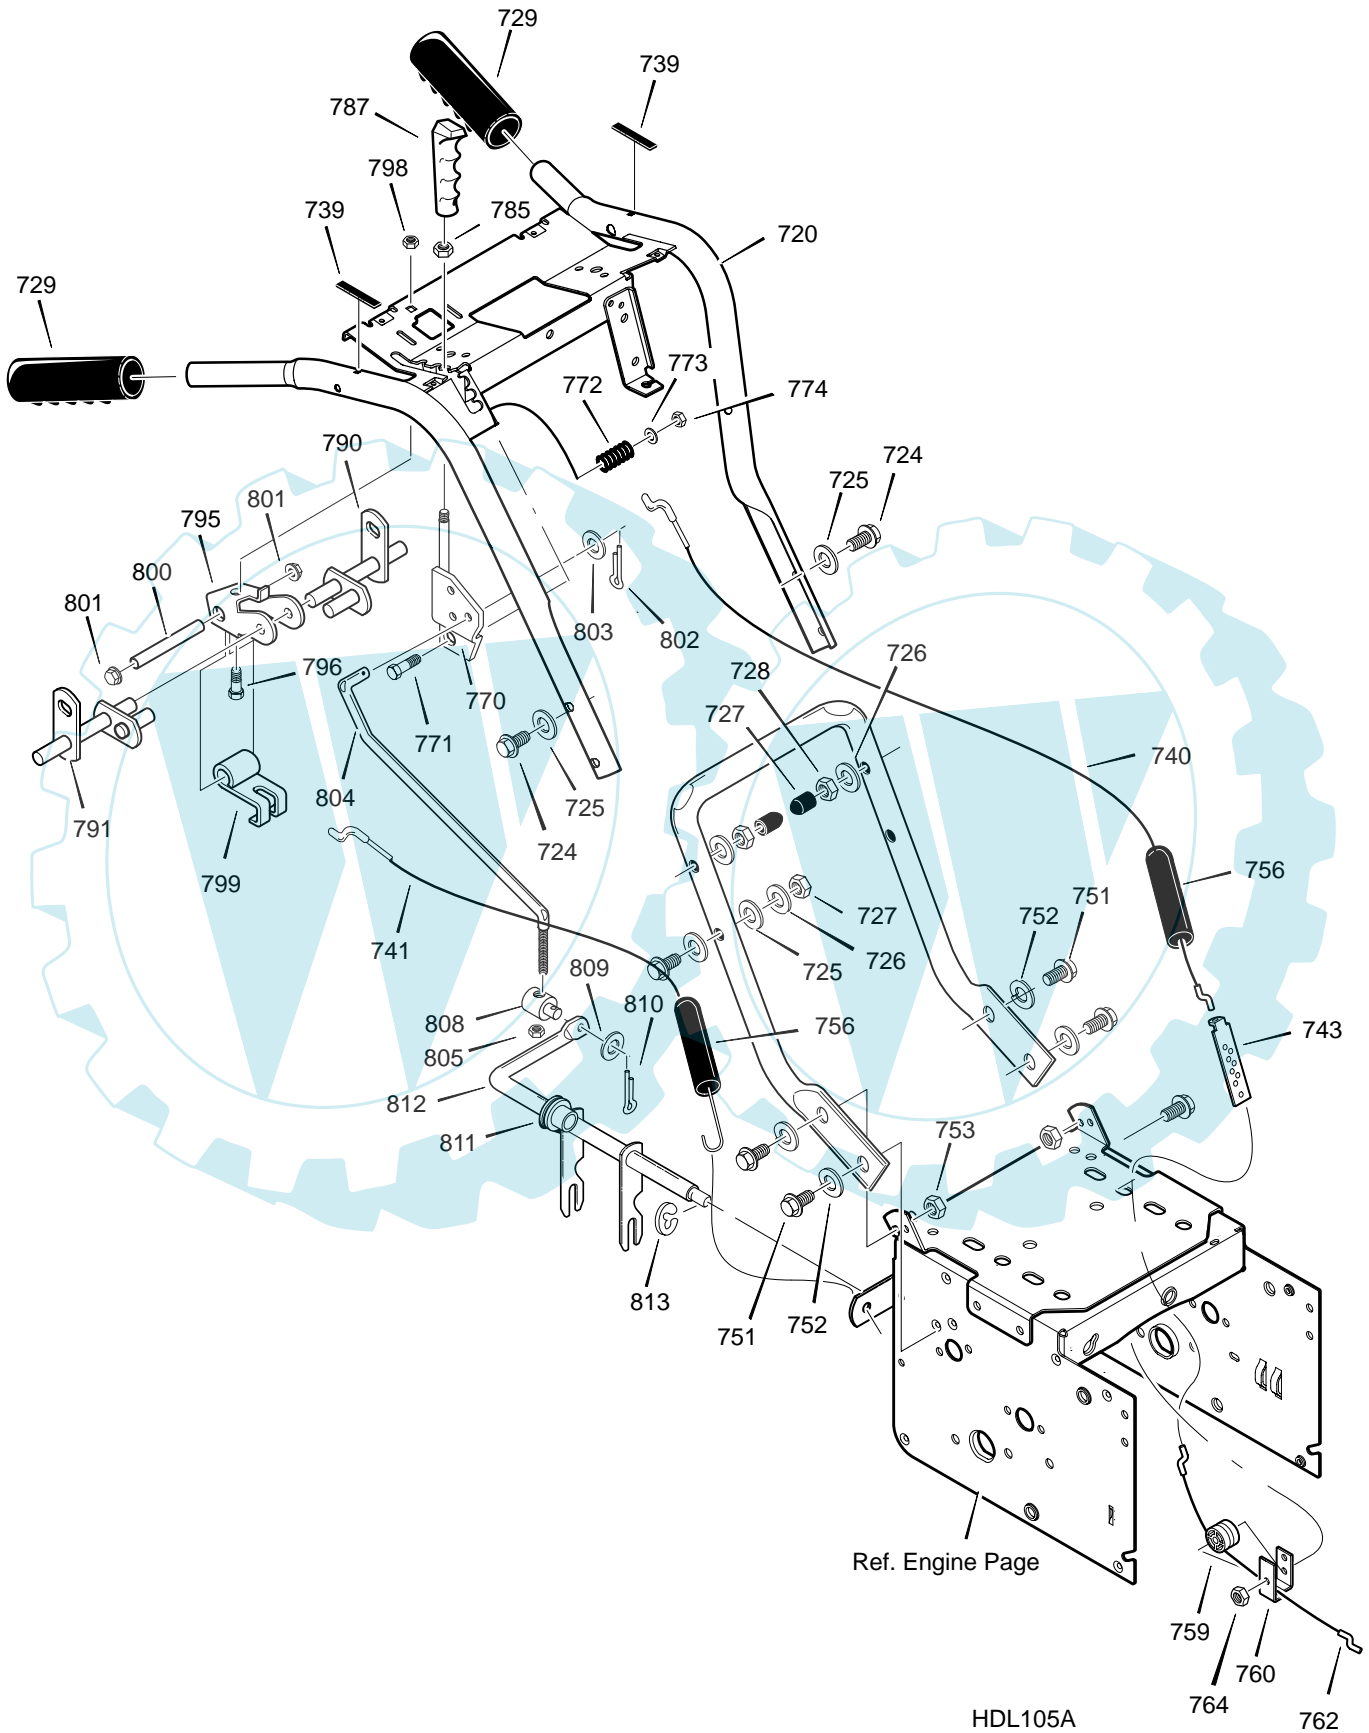

MODEL 629904x54A

REPAIR PARTS
HANDLE

MODEL 629904x54A

**REPAIR PARTS
HANDLE**

Key No.	Part No.	Description
720	1501378E717	ASSY, HANDLE
724	7288	SCREW
725	71072	WASHER, FLAT
726	71062	WASHER
727	71044	NUT
728	7289	STOP, PLASTIC
729	337399	GRIP, HANDLE
739	4049	BUMPER
740	1501452	CABLE, CLUTCH
741	1501451	CABLE, CLUTCH
743	313441	BRKT, CABLE ADJ
744	1673	SPRING, CLUTCH
745	780029	NUT, HEX
750	1501449E717	HANDLE, LOWER
751	70984	SCREW
752	71060	WASHER, SPTLK
758	001798	BOLT, HEX
759	579860	SPOOL, CABLE
760	1501059 YZ	BRKT, SPOOL
762	1501122	CABLE, DRIVE
765	308146	BOOT, CABLE
770	1501375 YZ	BRACKET, SHIFT
771	71007	SCREW
772	50786	SPRING
773	71072	WASHER, FLAT
774	71046	NUT, HEX
785	71045	NUT, HEX
787	304728	KNOB, SHIFT
790	578926	ROD, ASSY LH
791	578924	ROD, ASSY RH
795	579002	BRACKET, CAM
796	002x53	SCREW
798	71038	NUT, NYLOCK
799	8417	CAM LOCK
800	584673	PIN, SPRING PIVOT
801	73664	NUT, PUSH ON
802	71081	PIN, COTTER
803	71071	FLATWASHER
804	1501453	ROD, SPEED CTRL
805	71042	NUT, HEX
808	584593 YZ	NUT, TRUNNION
809	71071	WASHER
810	71081	PIN, COTTER
811	579944	BEARING, FL
812	1501110 YZ	ROD, YOKE
813	11X30	RETAINER, RING