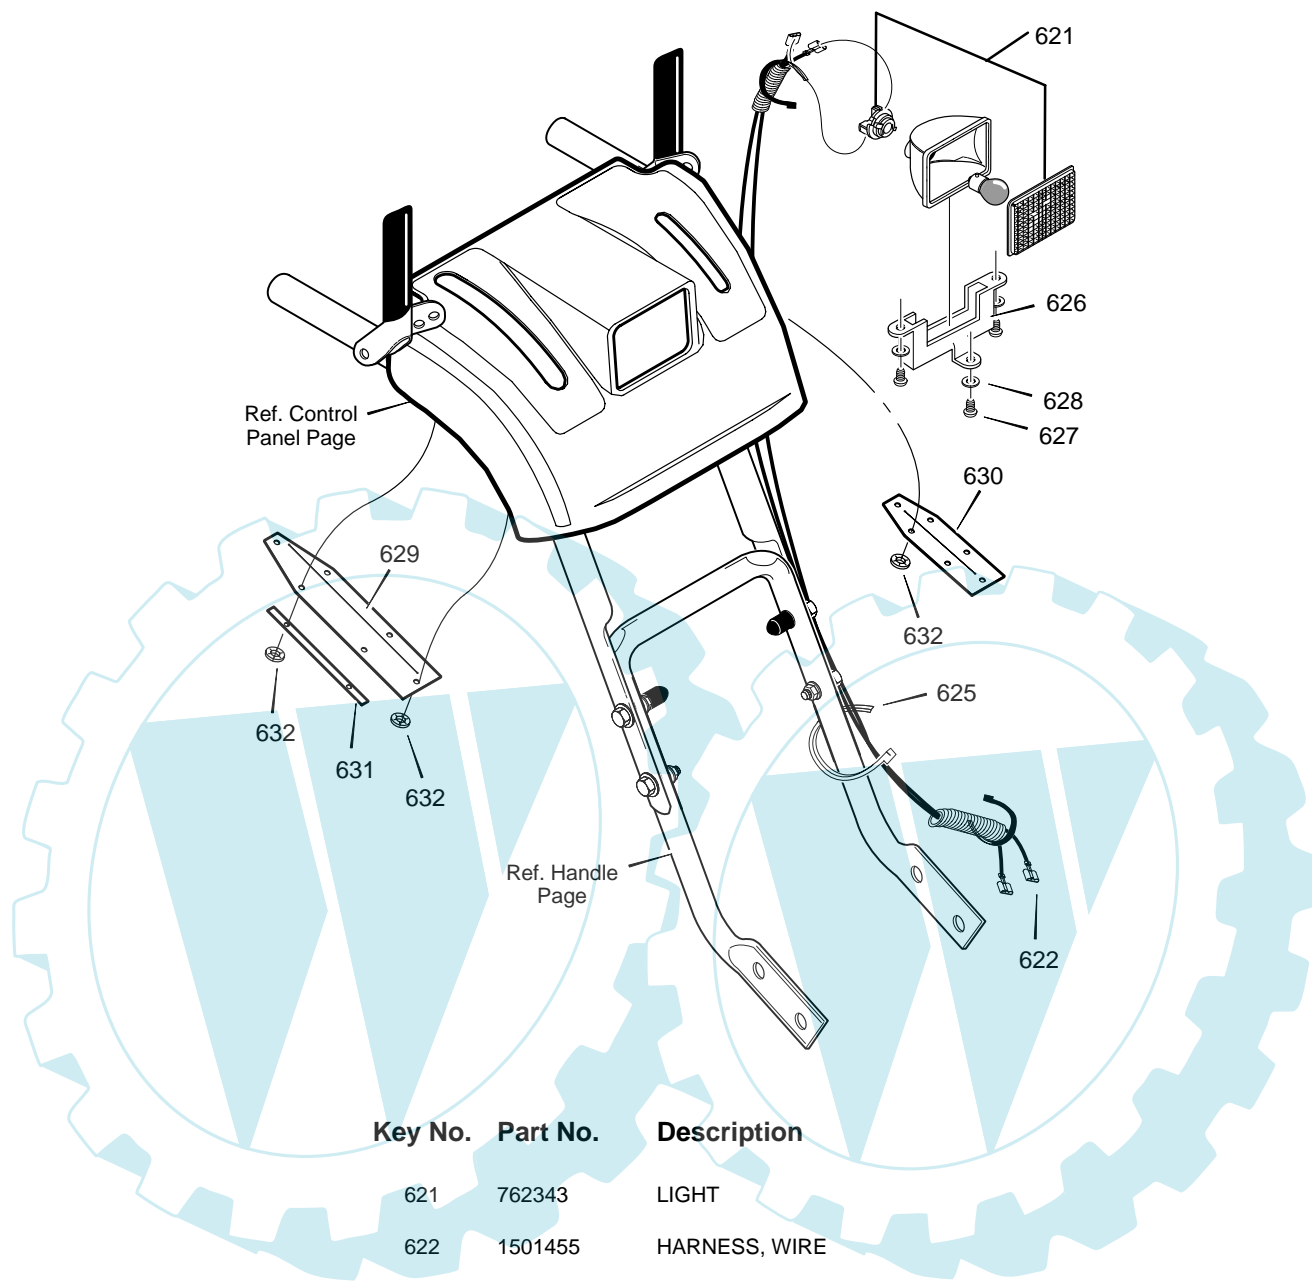

MODEL 629904x54A

REPAIR PARTS
CONTROL PANEL ASSEMBLY

319052

Key No.	Part No.	Description
730	1501357E717	CLUTCH HANDLE LH
731	1501358E717	CLUTCH HANDLE RH
760	1501327	PANEL, CONTROL
761	316042	SCREW, 10 X .62
765	578866E717	BRACKET, PANEL
766	302900	SCREW, 5/16-18 X 1.75
767	71060	WASHER, HVSP TLK
768	71037	NUT, 5/16-18
792	905531	BOLT, 1/4-20 X .50
794	908913	NUT, 1/4-20

110

MODEL 629904x54A

REPAIR PARTS
HEADLIGHT

Key No. Part No. Description

621	762343	LIGHT
622	1501455	HARNES, WIRE
625	71032	TIE, CABLE
626	578921	BRACKET
627	901696	SCREW #8 X .50
628	901736	WASHER, FLAT
629	1501401	COVER
630	1501402	COVER
631	1501330	FRAME
632	028x79	NUT, PUSH

MODEL 629904x54A

REPAIR PARTS
WHEELS

Key No.	Part No.	Description	Key No.	Part No.	Description
965	318468	SPRING, TENSION RETURN	973	95105	TRIM
967	310088	BOLT, 5/16-18	974	760113	TIE, CABLE
968	73787	WASHER, FLAT	975	1501393	CABLE, CHUTE CONTROL
969	302635	NUT, 1/4-20	981	780220	WIRE FORM
970	313676	SCREW, 5/16-18 X .75	990	760858	SCREW, 3/8-16X1.75
971	306447 YZ	BRACKET, CABLE CHUTE	994	71045	NUT, 3/8-16 HEX JAM
972	71391	NUT, 5/16-18	995	304728	HANDLE, 3/8-16 MOLDED

MODEL 629904x54A

REPAIR PARTS
WHEELS

Key No.	Part No.	Description
650	1501284	SHAFT, AXLE
652	1501089	SPRKT & HUB
653	01x193	BOLT, HEX 1/4-20X1.75
654	15X145	NUT, 1/4-20 HEX NYLOCK
655	1501114	RETAINER, BEARING
671	712120	WASHER, FLAT
673	1501138	BUSHING, WHEEL
675	580362	TIRE & RIM -RIGHT
676	577015	SCREW, 1/4-20X1.75 HH
677	15x145	NUT, 1/4-20 HEX NYLOCK
678	239	RING, RET
680	580362	TIRE & RIM -LEFT
681	1501032	DISC, WHEEL
682	2001066	SCREW
683	1501031	HUB, WHEEL LOCK
684	164X34	SPRING, COMPRESSION
685	1501033	PIN, LOCK
686	1501034	KNOB
687	32X79	PIN
688	73839	SCREW
689	15X145	NUT