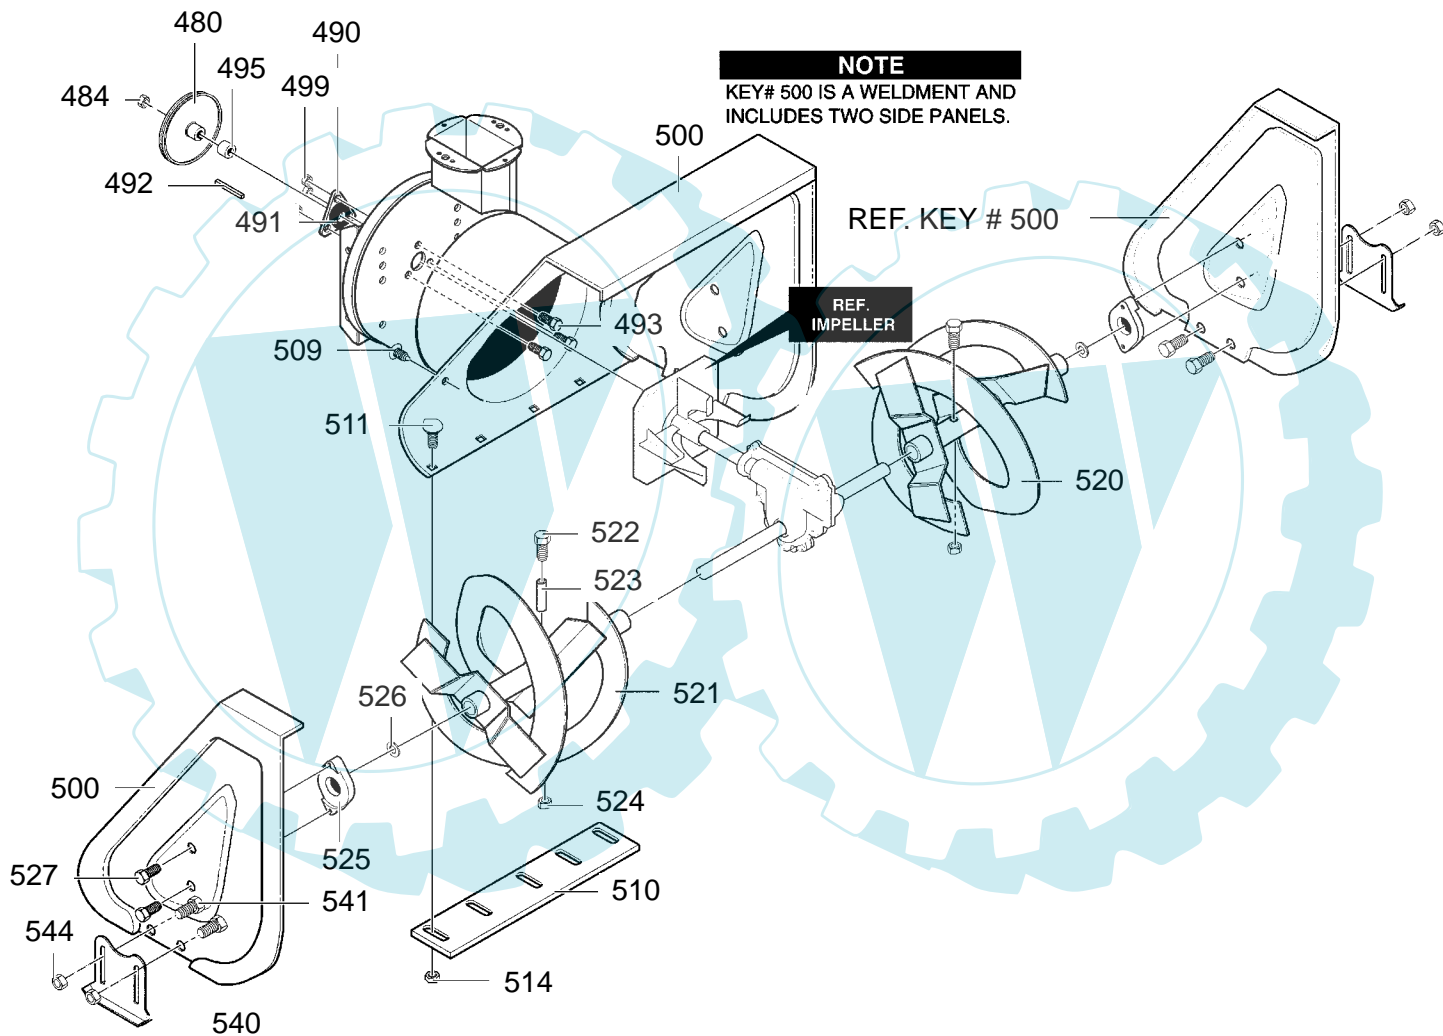

MODEL 629904x54A

REPAIR PARTS AUGER HOUSING

339973

MODEL 629904x54A

REPAIR PARTS AUGER HOUSING

Key No.	Part No.	Description
480	583146	PULLEY
484	15X112	NUT, 1/4-20
490	582957 YZ	RETAINER, BALL BRNG
491	43846	BEARING, BALL
492	2001022	KEY, SQUARE
493	001X92	BOLT, HEX - 0.31-18X0.50
495	1501158	SPACER, FRICTION PULLEY
499	710026	NUT, 5/16-18 HEXWDFLLK
500	1501121E245	HOUSING, ASSY
509	760040	PLUG, CHRISTMAS TREE
510	760655E717	BLADE, SCRAPER
511	340720	BOLT, 1/4-20X.75
514	710026	NUT
520	760597E717	AUGER, ASSY, LH
521	760598E717	AUGER, ASSY, RH
522	9524	SCREW, 1/4-20X1.75
523	3943	SPACER, SLEEVE
524	73826	NUT, 1/4-20
525	53757	BEARING, FLANGE
527	70984	SCREW, 5/16-18X .75
540	762379E717	SKID, HEIGHT ADJUST
541	340720	BOLT, 5/16-18 X .75
544	710026	NUT, 5/16-18 REGHEX