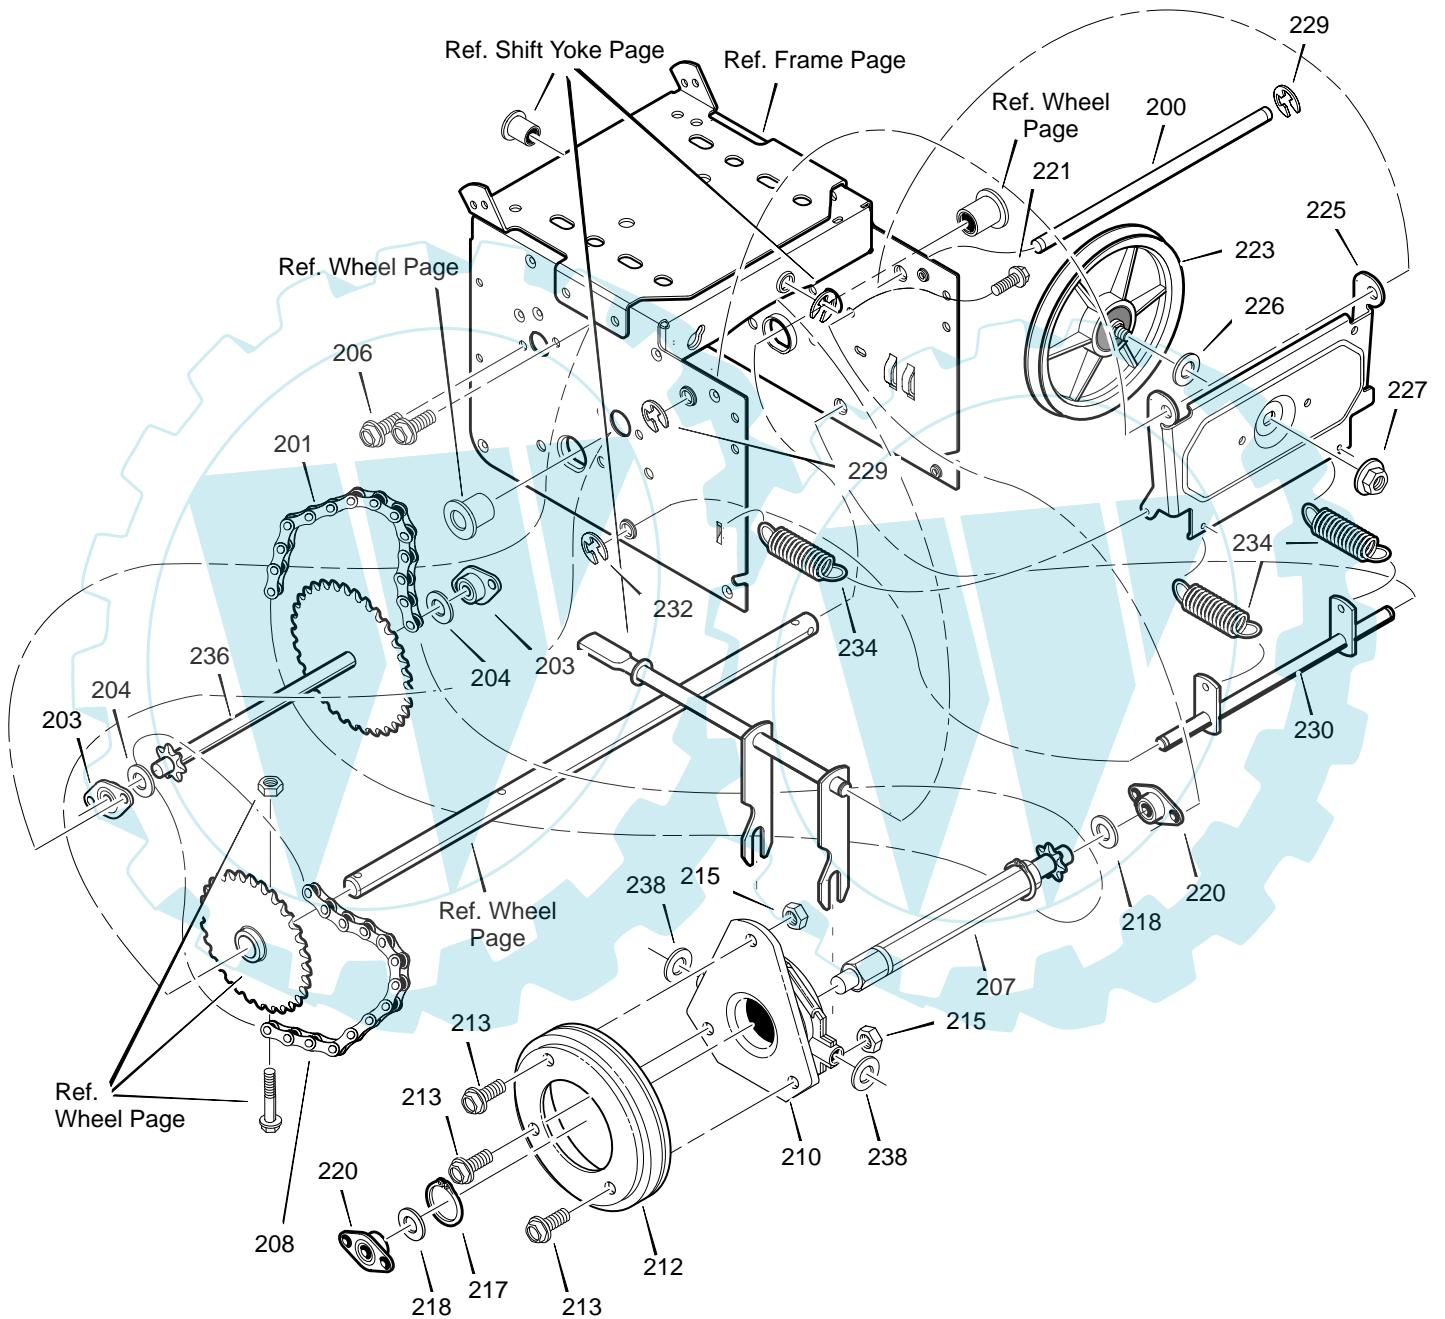

MODEL 629904x54A

REPAIR PARTS DRIVE

DR100A

MODEL 629904x54A

**REPAIR PARTS
DRIVE**

Key No.	Part No.	Description
200	1501092 YZ	LF AXLE, SWING PLATE YZ
201	579851	CHAIN, ROLLER #42x19.00
203	334163	BEARING AND RETAINER, ASSY
204	579858	WASHER
206	780055	SCREW, TAP 5/16-18x0.5
207	1501100	ASSY, HEX SHAFT
208	579868	CHAIN, ROLLER #36x18.00 LG
210	337029	BEARING, TRUNION CLUTCH R
212	1501435	WHEEL, FRICTION DISC
213	1X38	SCREW, 1/4-20 x 0.63
215	303008	NUT, KEPS HEX 1/4-20
217	579859	RING, RETEXT
218	579858	WASHER
220	334163	BEARING AND RETAINER, ASSY
221	780055	SCREW, TAP 5/16-18 x .5
223	1501115	ASSY, FRICTION PULLY
225	1501057 YZ	LF PLATE, SWINGING YZ
226	1501158	SPACER, FRICTION PULLEY
227	15X114	NUT, FLANGE LOCK 3/8-24
229	11X30	RETAINER, RING
230	1501107 YZ	LF ASSY, SPRING LINK YZ
232	11X30	RETAINER, RING
234	165X112	SPRING, EXTENSION
236	1501090	WLD, INTERMED SPROCKET 33T/7
238	71074	WASHER, FLAT