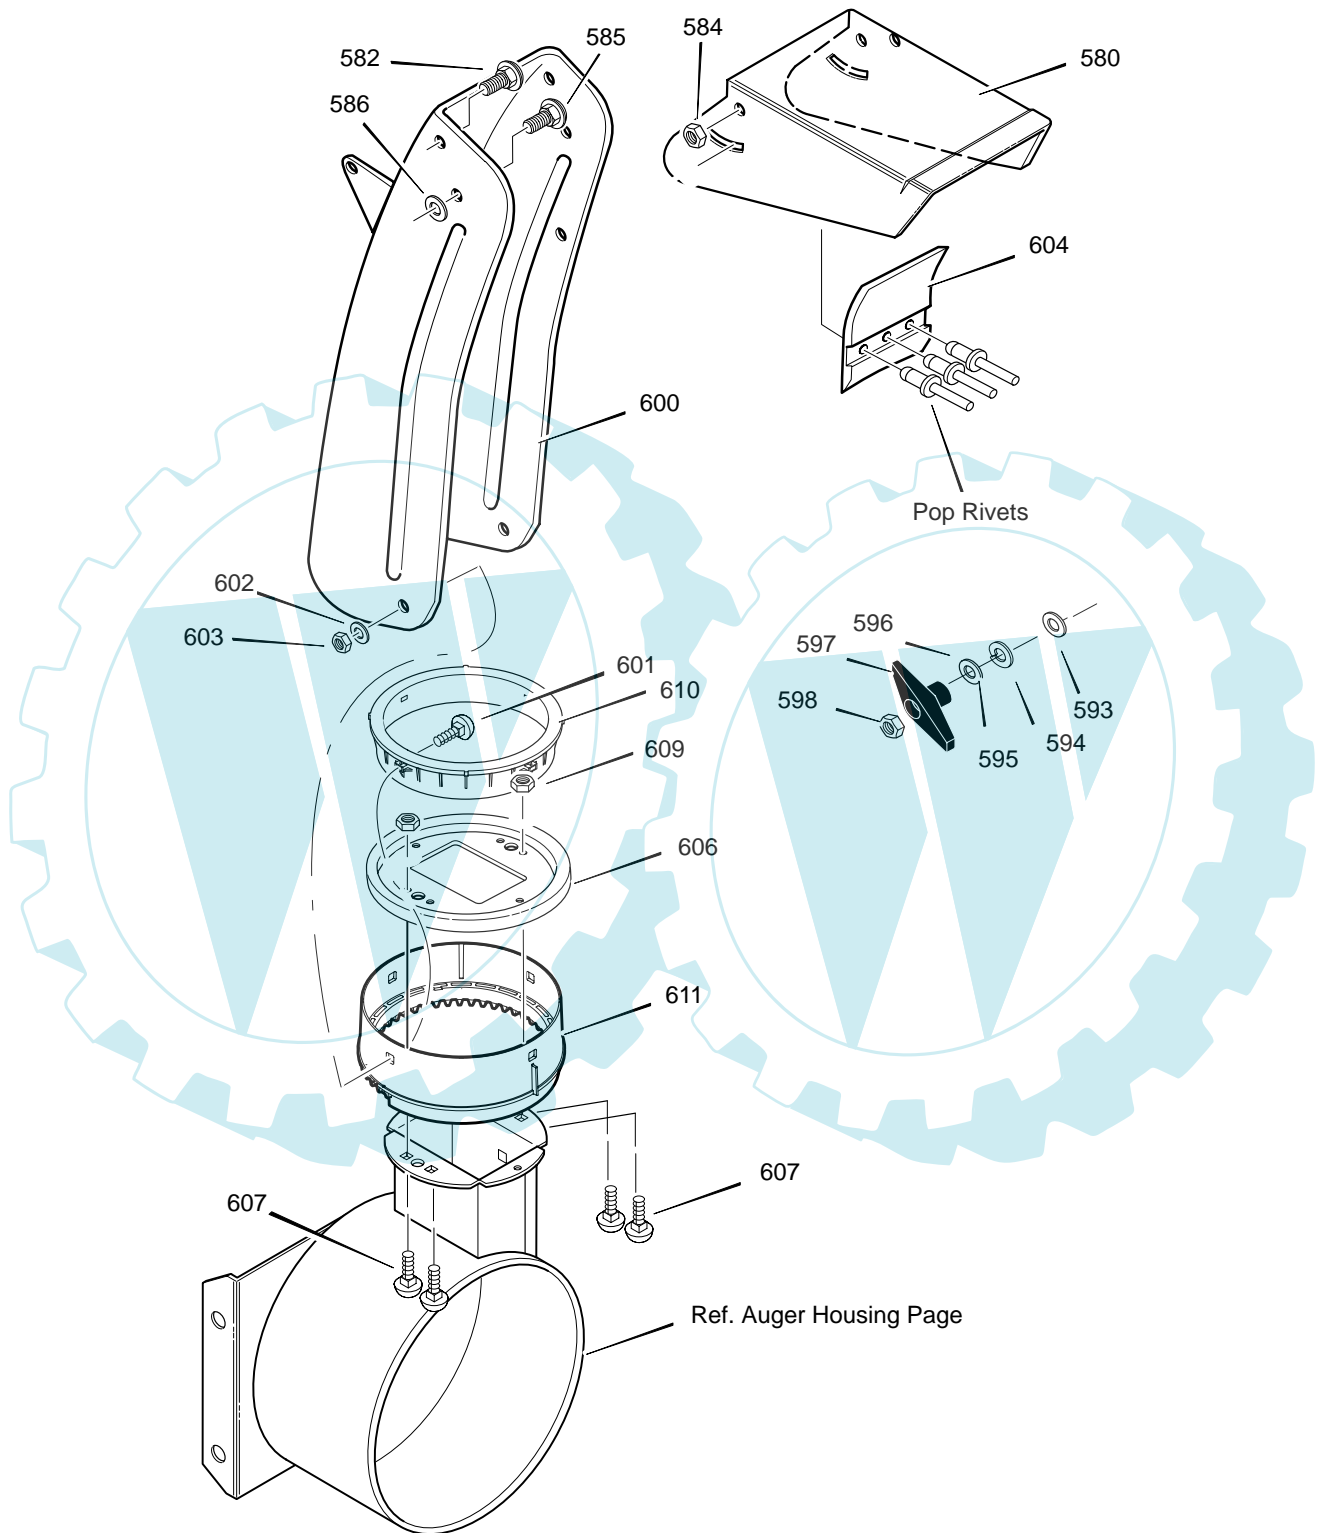

MODEL 627801x85A

REPAIR PARTS
HEADLIGHT

Key No.	Part No.	Description
621	762343	LIGHT, HALOGEN
622	1501455	HARNESS, WIRE
625	071372	TIE, CABLE
626	578921	BRACKET, LIGHT
627	901696	SCREW #8 X .50
628	901736	WASHER, FLAT
629	1501401	COVER, SPEED LEVER
630	1501330	FRAME, SPEED LEVER
632	028x79	NUT, PUSH

MODEL 627801x85A

REPAIR PARTS
DISCHARGE CHUTE

MODEL 627801x85A

**REPAIR PARTS
DISCHARGE CHUTE**

Key No.	Part No.	Description
580	761070E701	CHUTE, UPPER W/REMOTE
582	578088	SCREW, 5/16-18 X.75
584	71038	NUT
585	578088	SCREW, 5/16-18 X.75
593	6711	WASHER, PLASTIC
594	71071	WASHER, FLAT
595	71060	WASHER, SPLIT
596	71071	WASHER, FLAT
597	57171	KNOB, T 3.00
598	15X144	NUT
600	761328E701	CHUTE, LOWER / GUARD
601	2x100	BOLT
602	71071	WASHER, FLAT
603	71038	NUT
604	762322	FLAP
606	585214 YZ	CHUTE COLLAR
607	02x101	BOLT
609	15x145	NUT
610	337227	RETAINER, RING INNER
611	1501282	RETAINER, RING OUTER