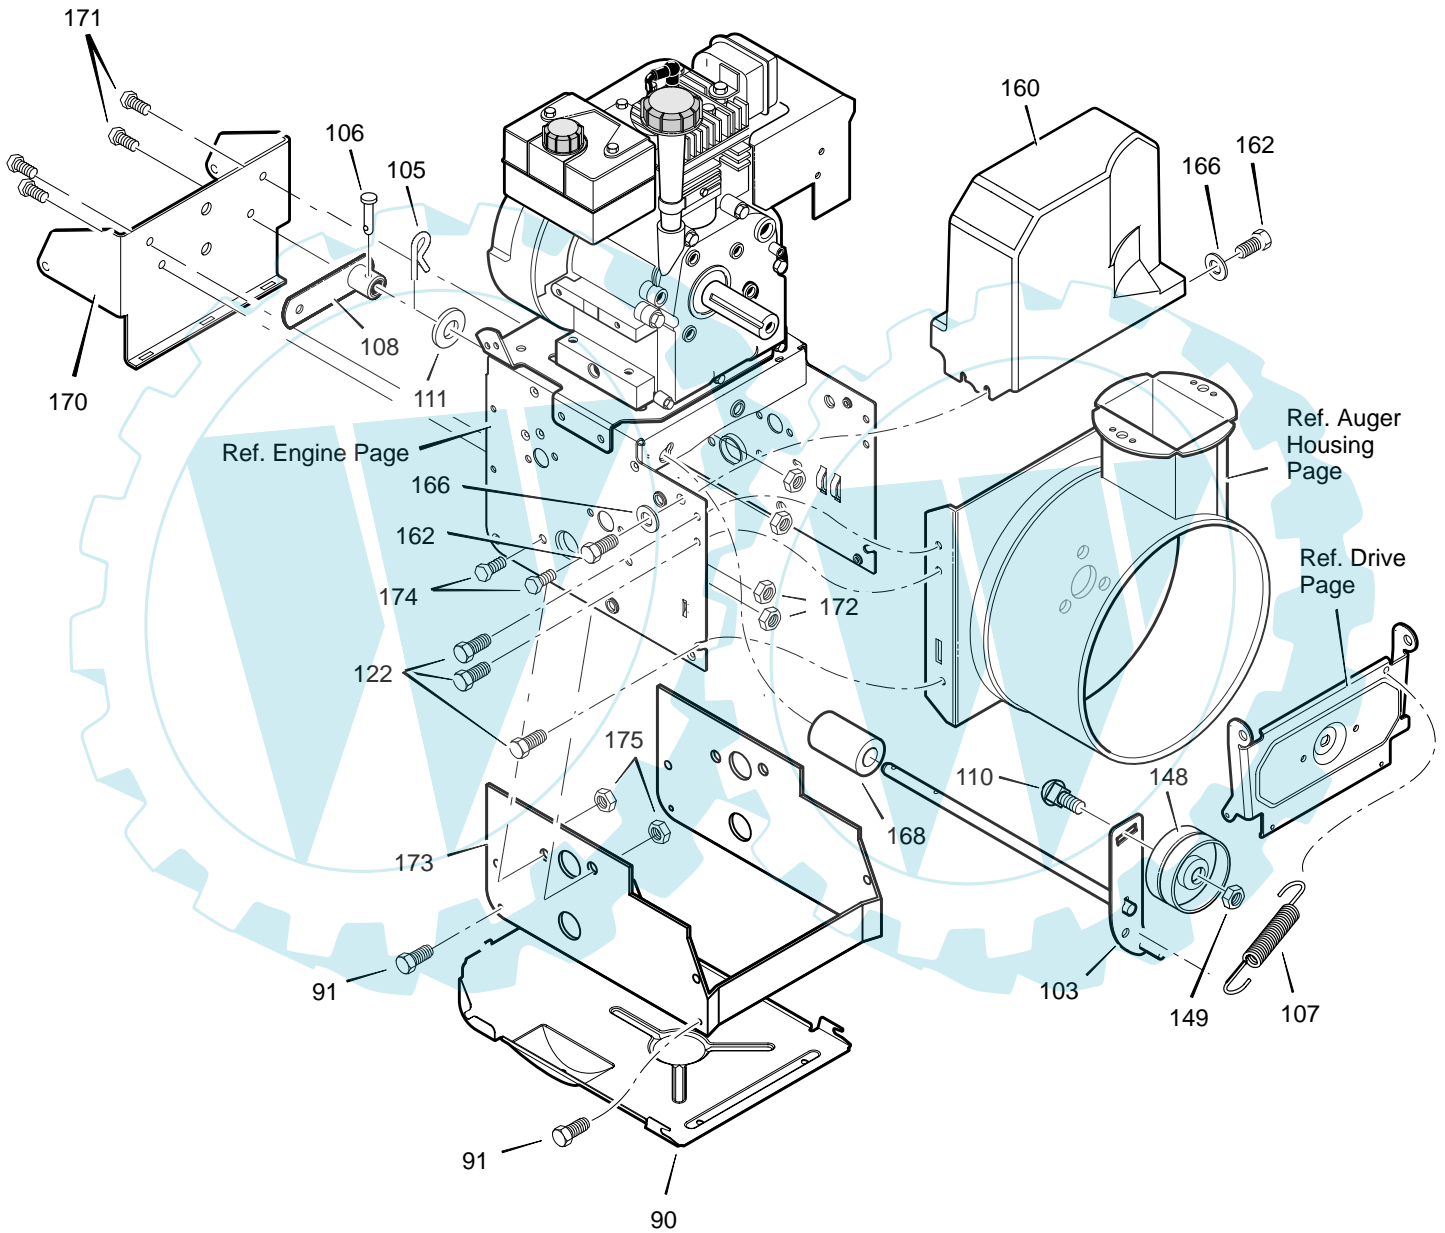

MODEL 627801x85A

**REPAIR PARTS
GEAR CASE**

Key No.	Part No.	Description
300	896	CASE, GEAR, RH
301	895	CASE, GEAR, LH
303	910828	SCREW, 5/16-24 x 1.00
304	71100	NUT, 5/16-24
305	330434	SCREW, 5/16-24 x 1.50
306	53749	PLUG, PIPE 0.25-18
310	780151	SEAL, OIL
311	53743	BEARING, SLEEVE
312	53748	WASHER, FLAT
313	760529	SHAFT, AUGER OUTPUT
314	897	GASKET, GEAR BOX
315	53730	WORM GEAR

MODEL 627801x85A

REPAIR PARTS
FRAME

FRA100A

MODEL 627801x85A

**REPAIR PARTS
FRAME**

Key No.	Part No.	Description
90	1501055E701	COVER, BOTTOM
91	310169	SCREW, 1/4-20X .62
103	1501226 YZ	IDLER ASSEMBLY, AUGER
105	711682	PIN, HAIR .38DIAX1.64LG
106	761761	PIN, CLEVIS 3/16" DIA
107	165X159	SPRING, TENSION
108	761675 YZ	ASSY., SPRING ATTACH
110	585781	BOLT, 3/8-16X1.25 CARR.
111	711617	WASHER, FLAT
122	780055	SCREW, TAP 5/16-18 X .50
148	50793	PULLEY, IDLER
149	590	NUT, JAM 3/8-16
160	1501053	COVER, BELT
162	26X306	SCREW, TAP 1/4-20 X .63
166	71067	WASHER, FLAT
168	1501200	SPACER, AUGER BRACKET
170	1501220E701	BRACKET, TRACK SUPPORT
171	9357	SCREW, 5/16-18 X 0.75
172	710026	NUT, 5/16-18
173	1501219E012	EXTENSION, FRAME
174	71003	SCREW, 3/8-16 X 0.75
175	71111	NUT, 3/8-16