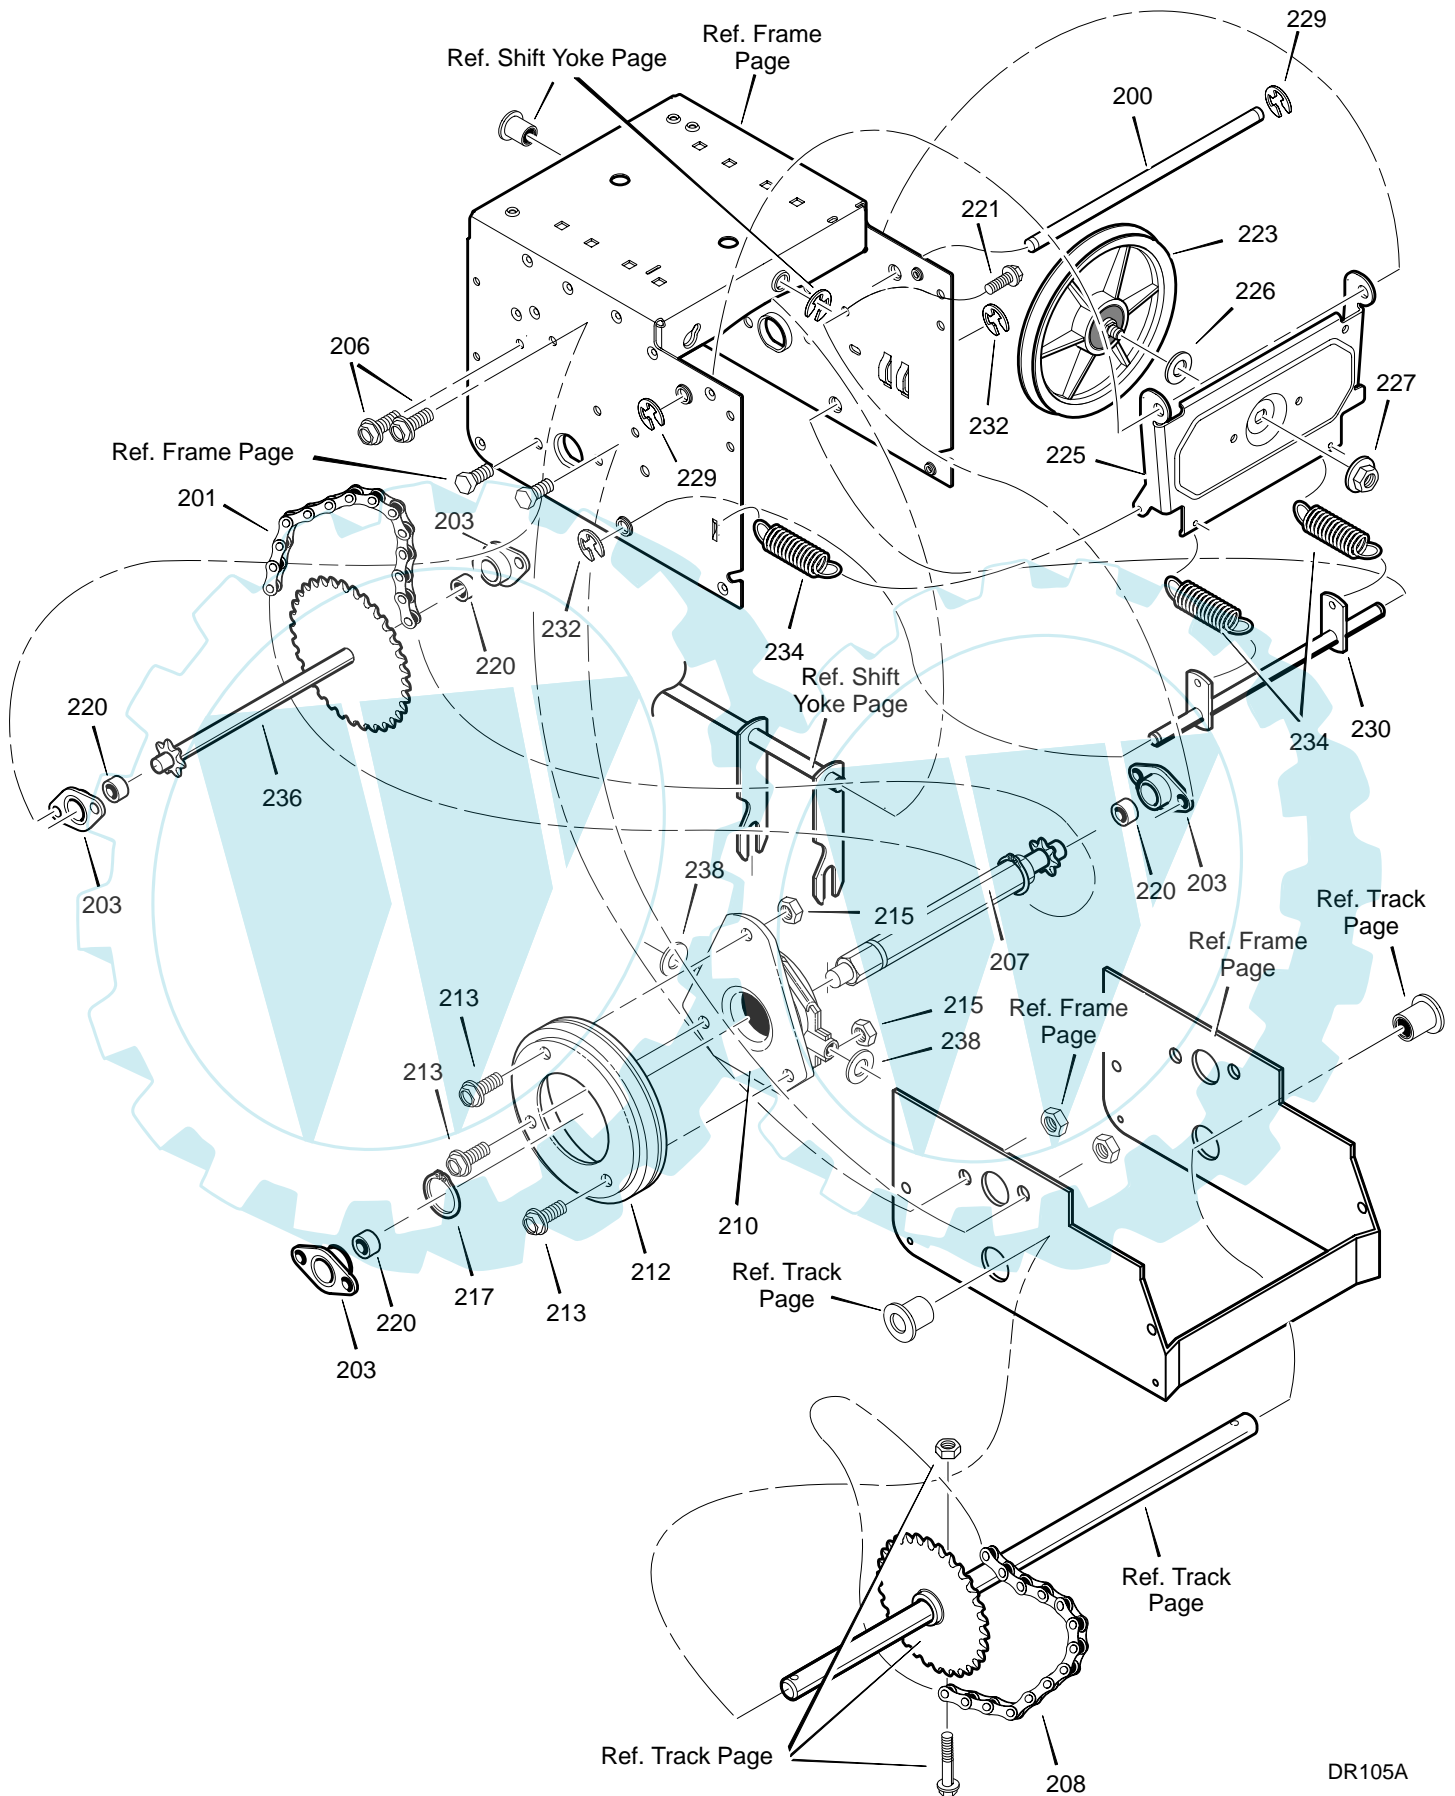

Key No.	Part No.	Description
17	50793	PULLEY, IDLER
18	590	NUT, JAM 3/8-16
20	1501201	GUIDE, BELT
22	71060	WASHER, SPTLK .31X.58X.08
23	1501482	PLATE, ANTI VIBRATION
24	910828	SCREW, 5/16-24X 1.00
25	-----	FRAME ASSEMBLY
25-1	1501062E012	PLATE, ENGINE MOUNT
25-2	310169	SCREW, TAP 1/4-20 X .63
25-3	25x020	SCREW, TAP 5/16-18 X .50
25-4	1501049E012	FRAME, MOTOR BOX
25-5	26x263	SCREW
—	F-031046L	OWNER'S MANUAL (8218-2201+11)

MODEL 627801x85A

**REPAIR PARTS
ELECTRIC START ASSEMBLY**

Key No.	Part No.	Description
6	761290	MOTOR, STARTER (220V) TC1A173-125
7	6216	SCREW
8	6217	SCREW
9	761332	CORD, STARTER

MODEL 627801x85A

REPAIR PARTS DRIVE

MODEL 627801x85A

**REPAIR PARTS
DRIVE**

Key No.	Part No.	Description
200	1501092 YZ	LF AXLE, SWING PLATE YZ
201	579851	CHAIN, ROLLER #420x19.00 LG
203	579850	RETAINER, BEARING
206	780055	SCREW, TAP 5/16-18x0.5
207	1501101	ASSY, HEX SHAFT
208	1501233	CHAIN, ROLLER #420x23.00LG
210	337029	BEARING, TRUNION CLUTCH R
212	1501435	FRICION WHEEL
213	001X38	SCREW, 1/4-20 x 0.63
215	303008	NUT, KEPS HEX 1/4-20
217	579859	RING, RETEXT
220	579863	BEARING, BALL
221	780055	SCREW, TAP 5/16-18 x .5
223	1501115	ASSY, FRICTION PULLEY
225	1501057 YZ	LF PLATE, SWINGING YZ
226	1501158	SPACER, FRICTION PULLEY
227	15X114	NUT, FLANGE LOCK 3/8-24
229	11X30	RETAINER, RING
230	1501107 YZ	LF ASSY, SPRING LINK YZ
232	11X30	RETAINER, RING
234	165X112	SPRING, EXTENSION
236	1501102	WLDT, INTERMED SPROCKET
238	71074	WASHER, FLAT

MODEL 627801x85A

**REPAIR PARTS
GEAR CASE**

Key No.	Part No.	Description
300	896	CASE, GEAR, RH
301	895	CASE, GEAR, LH
303	910828	SCREW, 5/16-24 x 1.00
304	71100	NUT, 5/16-24
305	330434	SCREW, 5/16-24 x 1.50
306	53749	PLUG, PIPE 0.25-18
310	780151	SEAL, OIL
311	53743	BEARING, SLEEVE
312	53748	WASHER, FLAT
313	760529	SHAFT, AUGER OUTPUT
314	897	GASKET, GEAR BOX
315	53730	WORM GEAR