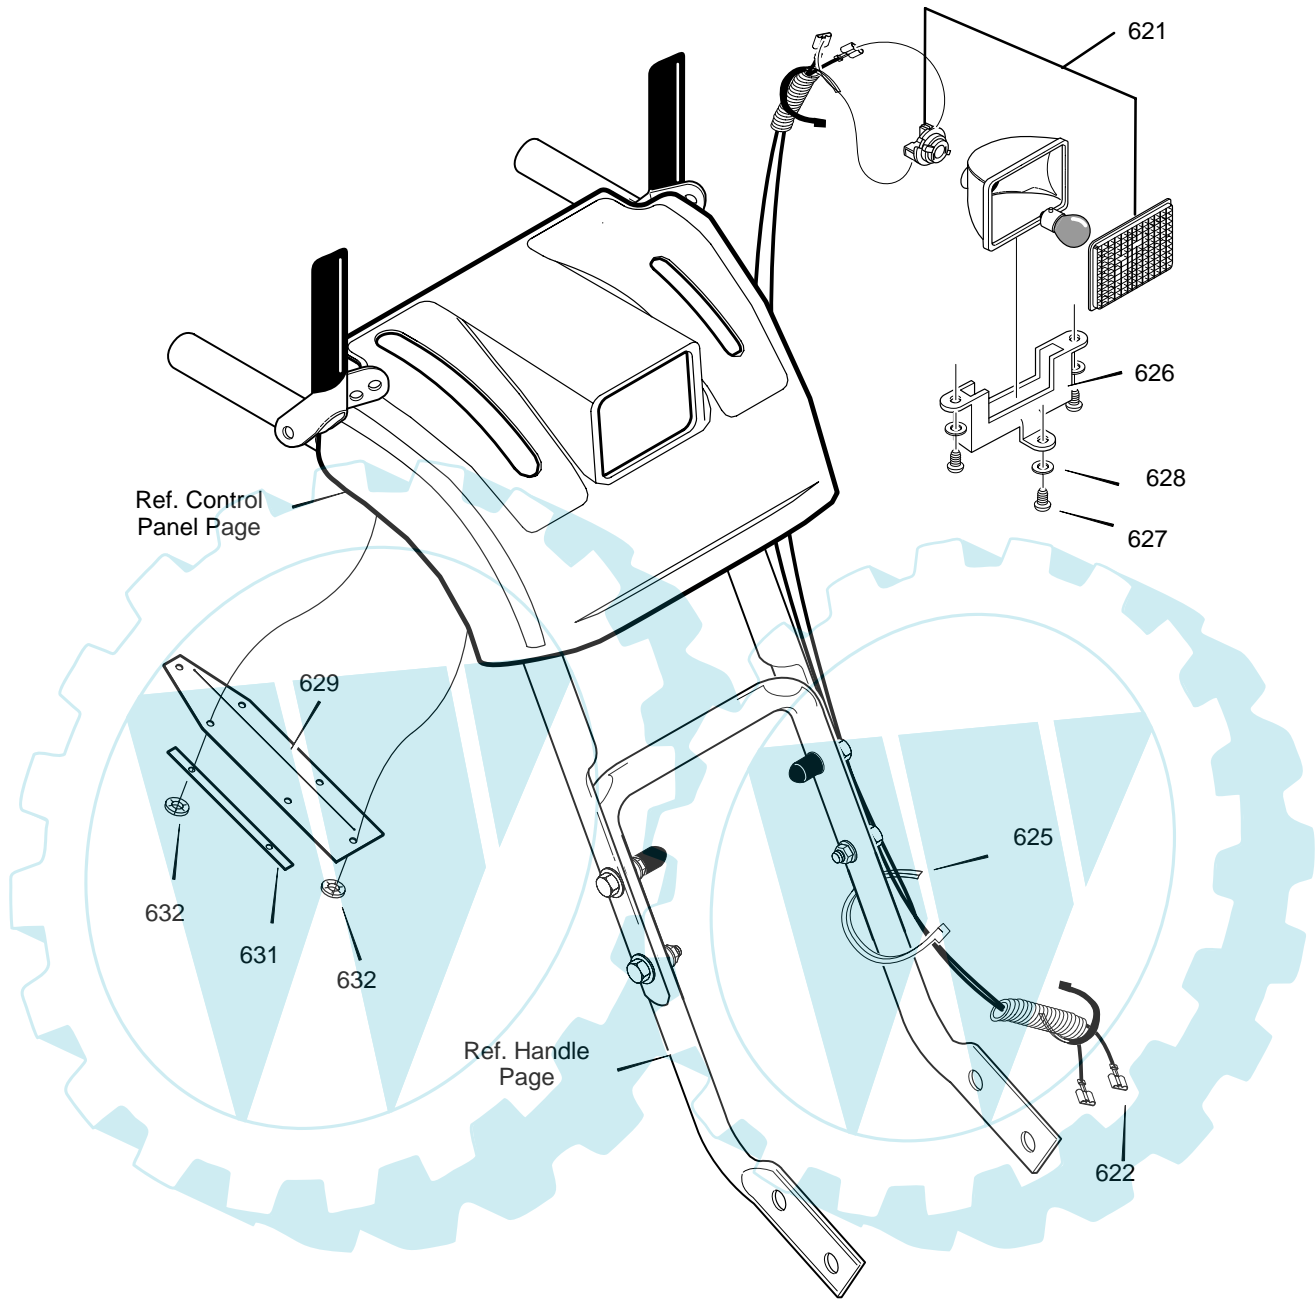

MODEL 627801x85A

REPAIR PARTS
HANDLE ASSEMBLY

MODEL 627801x85A

REPAIR PARTS

HANDLE ASSEMBLY

Key No.	Part No.	Description	Key No.	Part No.	Description
720	1501376E701	ASSY, HANDLE	791	578924	ROD, ASSY RH
724	7288	SCREW	795	579002	BRACKET, CAM
725	71072	WASHER, FLAT	796	002x53	SCREW
726	71062	WASHER	798	15x144	NUT, NYLOCK
727	71044	NUT	799	8417	CAM LOCK
728	7289	STOP, PLASTIC	800	584673	PIN, SPRING PIVOT
729	337399	GRIP, HANDLE	801	73664	NUT, PUSH ON
739	4049	BUMPER	802	71081	PIN, COTTER
740	1501124	CABLE, CLUTCH AUGER DR	803	71071	FLATWASHER
741	761590	CABLE, AUGER CLUTCH	804	1501728	ROD, SPEED CTRL
743	313441	BRKT, CABLE ADJ	805	71042	NUT, 5/16-18
744	1673	SPRING, CLUTCH	806	6352	ADAPTER, ROD
745	15x145	NUT, HEX	808	50782	BALLJOINT, STEEL
750	5543E701	HANDLE, LOWER	809	71060	WASHER
751	25X021	SCREW	810	15X144	NUT, 5/16-18
758	001798	BOLT, HEX	811	579944	BEARING, FL
759	579860	SPOOL, CABLE	812	1501110 YZ	ROD, YOKE
760	1501059 YZ	BRKT, SPOOL	813	11X30	RETAINER, RING
762	1501122	CABLE, DRIVE			
764	15X144	NUT, 5/16-18			
765	308146	BOOT, CABLE			
770	1501570 YZ	BRACKET, SHIFT			
771	7288	SCREW, 3/8-16 x 3.00			
772	50786	SPRING			
773	71072	WASHER, FLAT			
774	71046	NUT, HEX			
785	71035	NUT, HEX			
787	306689	KNOB, SHIFT			
790	578926	ROD, ASSY LH			

MODEL 627801x85A

REPAIR PARTS
CONTROL PANEL

Key No.	Part No.	Description
730	1501357E701	CLUTCH HANDLE LH
731	1501358E701	CLUTCH HANDLE RH
732	337380	GRIP, CLUTCH HANDLE
760	1501328	PANEL, CONTROL
765	578866E701	BRACKET, PANEL
766	302900	SCREW, 5/16-18 X 1.75
767	71060	WASHER
768	15x144	NUT, 5/16-18
792	905531	BOLT, 1/4-20 X .50
794	908913	NUT, 1/4-20
795	028X79	NUT, PUSH

MODEL 627801x85A

REPAIR PARTS
HEADLIGHT

Key No.	Part No.	Description
621	762343	LIGHT, HALOGEN
622	1501455	HARNESS, WIRE
625	071372	TIE, CABLE
626	578921	BRACKET, LIGHT
627	901696	SCREW #8 X .50
628	901736	WASHER, FLAT
629	1501401	COVER, SPEED LEVER
630	1501330	FRAME, SPEED LEVER
632	028x79	NUT, PUSH