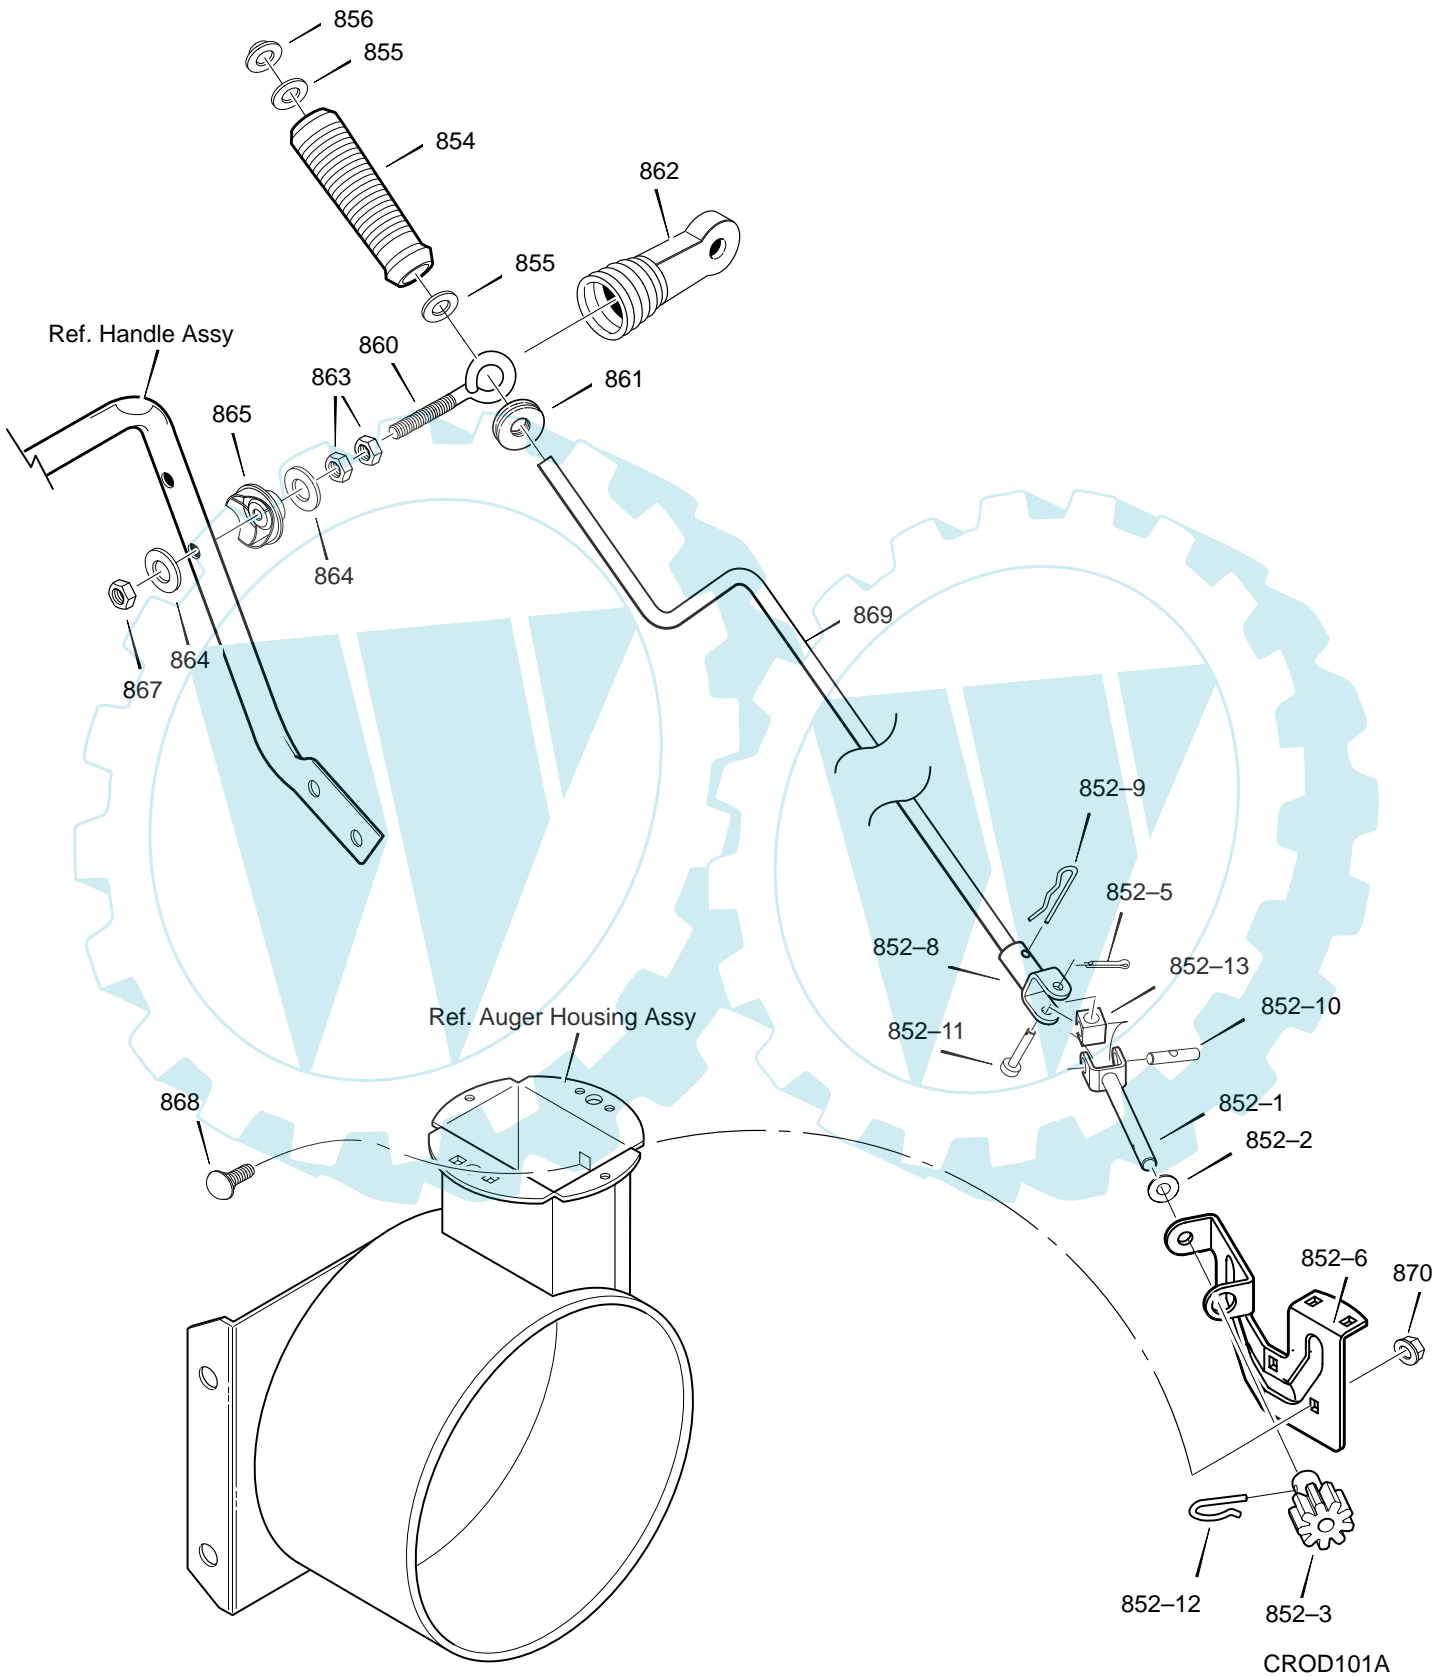

MODEL 627801x85A

REPAIR PARTS
HEADLIGHT

Key No.	Part No.	Description
621	762343	LIGHT, HALOGEN
622	1501455	HARNESS, WIRE
625	071372	TIE, CABLE
626	578921	BRACKET, LIGHT
627	901696	SCREW #8 X .50
628	901736	WASHER, FLAT
629	1501401	COVER, SPEED LEVER
630	1501330	FRAME, SPEED LEVER
632	028x79	NUT, PUSH

MODEL 627801x85A

REPAIR PARTS
DISCHARGE CHUTE

MODEL 627801x85A

**REPAIR PARTS
DISCHARGE CHUTE**

Key No.	Part No.	Description
580	761070E701	CHUTE, UPPER W/REMOTE
582	578088	SCREW, 5/16-18 X.75
584	71038	NUT
585	578088	SCREW, 5/16-18 X.75
593	6711	WASHER, PLASTIC
594	71071	WASHER, FLAT
595	71060	WASHER, SPLIT
596	71071	WASHER, FLAT
597	57171	KNOB, T 3.00
598	15X144	NUT
600	761328E701	CHUTE, LOWER / GUARD
601	2x100	BOLT
602	71071	WASHER, FLAT
603	71038	NUT
604	762322	FLAP
606	585214 YZ	CHUTE COLLAR
607	02x101	BOLT
609	15x145	NUT
610	337227	RETAINER, RING INNER
611	1501282	RETAINER, RING OUTER

MODEL 627801x85A

REPAIR PARTS
CHUTE ROD

MODEL 627801x85A

**REPAIR PARTS
CHUTE ROD**

Key No.	Part No.	Description
852-1	1501309 YZ	ASSEMBLY, YOKE & ROD
852-2	313431	WASHER, CURVED SPRING
852-3	1501067	GEAR, CHUTE ROTATION 9T
852-5	71082	PIN, COTTER
852-6	1501306E701	BRACKET, GEAR MOUNT
852-7	579493	PIN, COTTER
852-8	1501075 YZ	ASSEMBLY, YOKE ADAPTER YZ
852-9	711682	PIN, HAIR
852-10	578060	PIN, UNIVERSAL JOINT
852-11	578309	PIN, CLEVIS
852-12	1501293	PIN, HAIR
852-13	578063	HOUSING, UNIVERSAL
854	307399	HANDLE
855	309312	FLATWASHER
856	73664	NUT, PUSH ON 3/8"
860	581618	EYE BOLT 3/8-16X6.00
861	148	GROMMET, EYE BOLT
862	308145	BOOT, EYE BOLT
863	71045	NUT, 3/8-16 HEXJAM
864	71072	FLATWASHER .406X.81X.066
865	309344	ADAPTER, BOOT
867	71046	NUT, 3/8-16 HEXNYL
868	002X98	BOLT, CARRIAGE 1/4-20 X 1.00
869	1501074 YZ	CRANK, ASSY CHUTE
870	15x145	NUT