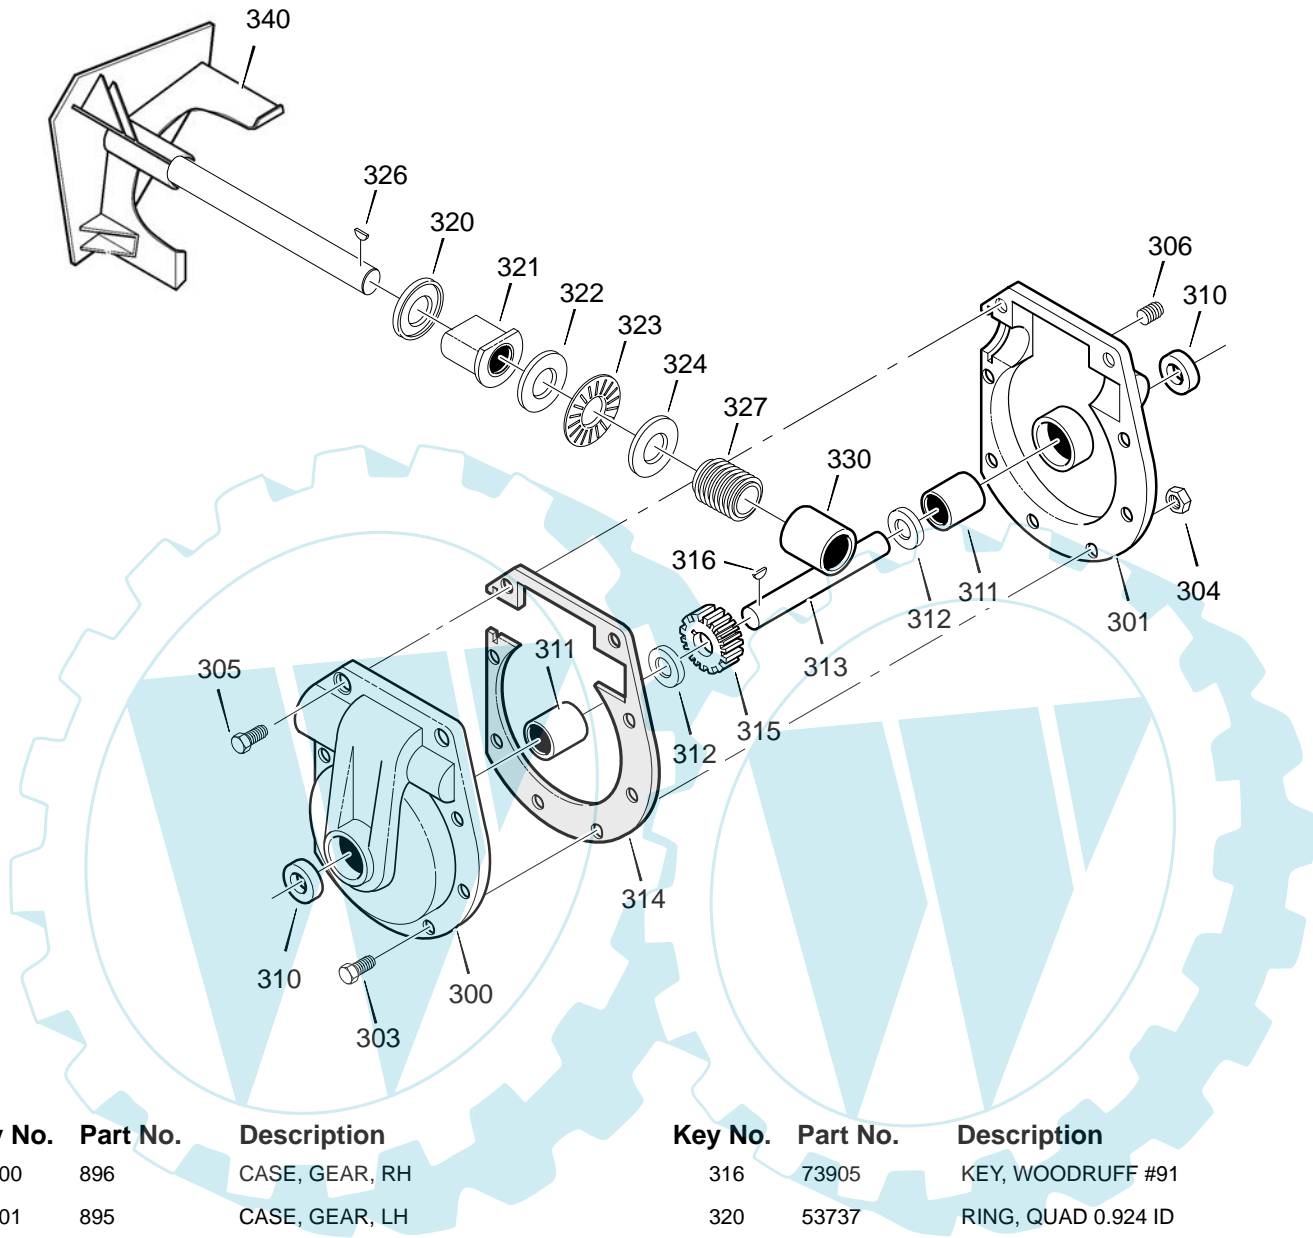

Key No.	Part No.	Description
17	50793	PULLEY, IDLER
18	590	NUT, JAM 3/8-16
20	1501201	GUIDE, BELT
22	71060	WASHER, SPTLK .31X.58X.08
23	1501482	PLATE, ANTI VIBRATION
24	910828	SCREW, 5/16-24X 1.00
25	-----	FRAME ASSEMBLY
25-1	1501062E012	PLATE, ENGINE MOUNT
25-2	310169	SCREW, TAP 1/4-20 X .63
25-3	25x020	SCREW, TAP 5/16-18 X .50
25-4	1501049E012	FRAME, MOTOR BOX
25-5	26x263	SCREW
—	F-031046L	OWNER'S MANUAL (8218-2201+11)

MODEL 627801x85A

**REPAIR PARTS
ELECTRIC START ASSEMBLY**

Key No.	Part No.	Description
6	761290	MOTOR, STARTER (220V) TC1A173-125
7	6216	SCREW
8	6217	SCREW
9	761332	CORD, STARTER

MODEL 627801x85A

REPAIR PARTS DRIVE

MODEL 627801x85A

**REPAIR PARTS
DRIVE**

Key No.	Part No.	Description
200	1501092 YZ	LF AXLE, SWING PLATE YZ
201	579851	CHAIN, ROLLER #420x19.00 LG
203	579850	RETAINER, BEARING
206	780055	SCREW, TAP 5/16-18x0.5
207	1501101	ASSY, HEX SHAFT
208	1501233	CHAIN, ROLLER #420x23.00LG
210	337029	BEARING, TRUNION CLUTCH R
212	1501435	FRICION WHEEL
213	001X38	SCREW, 1/4-20 x 0.63
215	303008	NUT, KEPS HEX 1/4-20
217	579859	RING, RETEXT
220	579863	BEARING, BALL
221	780055	SCREW, TAP 5/16-18 x .5
223	1501115	ASSY, FRICTION PULLEY
225	1501057 YZ	LF PLATE, SWINGING YZ
226	1501158	SPACER, FRICTION PULLEY
227	15X114	NUT, FLANGE LOCK 3/8-24
229	11X30	RETAINER, RING
230	1501107 YZ	LF ASSY, SPRING LINK YZ
232	11X30	RETAINER, RING
234	165X112	SPRING, EXTENSION
236	1501102	WLDT, INTERMED SPROCKET
238	71074	WASHER, FLAT

MODEL 627801x85A

**REPAIR PARTS
GEAR CASE**

Key No.	Part No.	Description
300	896	CASE, GEAR, RH
301	895	CASE, GEAR, LH
303	910828	SCREW, 5/16-24 x 1.00
304	71100	NUT, 5/16-24
305	330434	SCREW, 5/16-24 x 1.50
306	53749	PLUG, PIPE 0.25-18
310	780151	SEAL, OIL
311	53743	BEARING, SLEEVE
312	53748	WASHER, FLAT
313	760529	SHAFT, AUGER OUTPUT
314	897	GASKET, GEAR BOX
315	53730	WORM GEAR