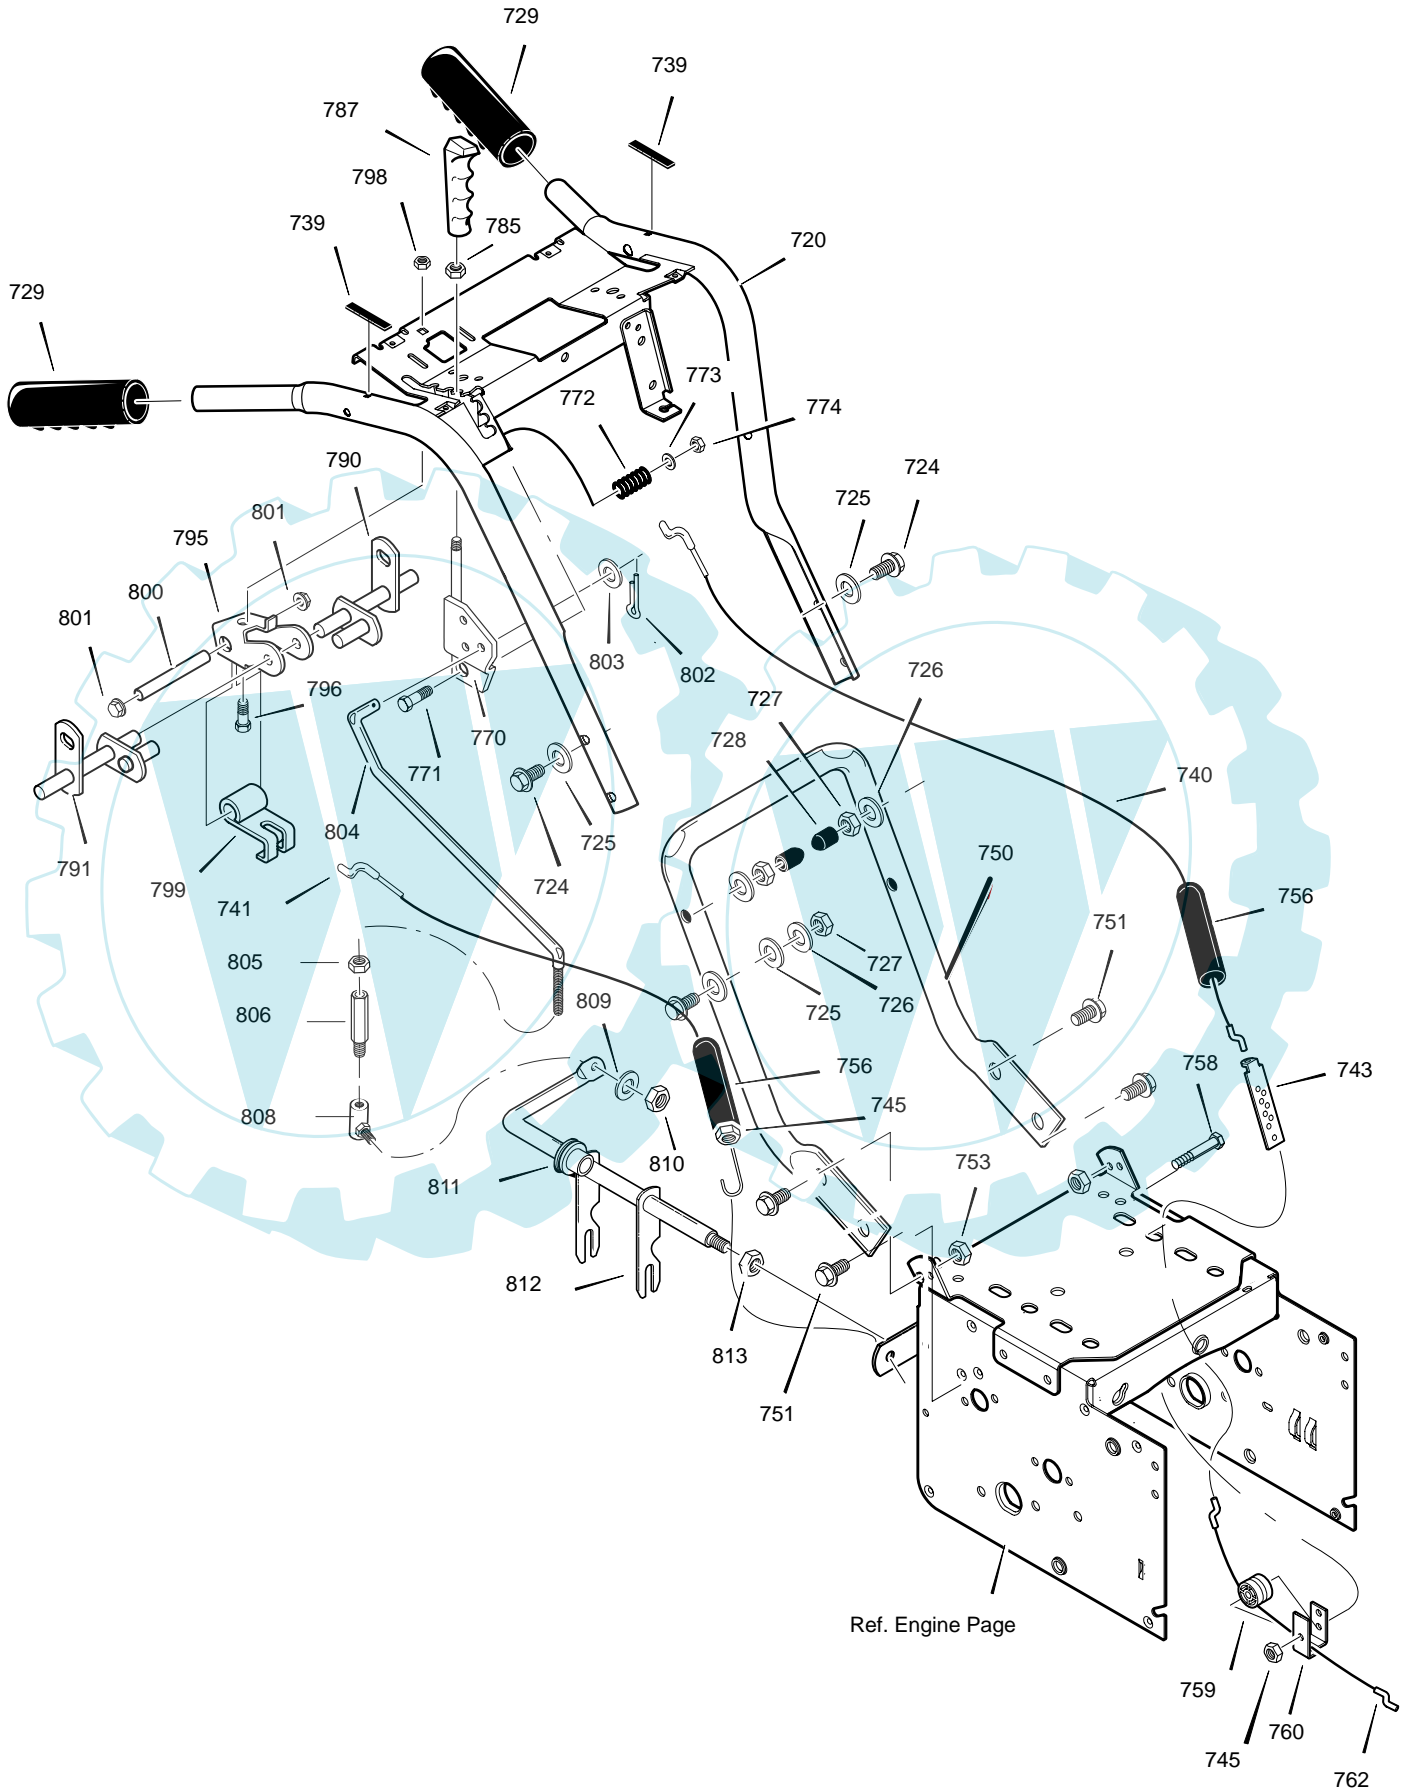

MODEL 627801x85A

REPAIR PARTS
HANDLE ASSEMBLY

MODEL 627801x85A

REPAIR PARTS

HANDLE ASSEMBLY

Key No.	Part No.	Description	Key No.	Part No.	Description
720	1501376E701	ASSY, HANDLE	791	578924	ROD, ASSY RH
724	7288	SCREW	795	579002	BRACKET, CAM
725	71072	WASHER, FLAT	796	002x53	SCREW
726	71062	WASHER	798	15x144	NUT, NYLOCK
727	71044	NUT	799	8417	CAM LOCK
728	7289	STOP, PLASTIC	800	584673	PIN, SPRING PIVOT
729	337399	GRIP, HANDLE	801	73664	NUT, PUSH ON
739	4049	BUMPER	802	71081	PIN, COTTER
740	1501124	CABLE, CLUTCH AUGER DR	803	71071	FLATWASHER
741	761590	CABLE, AUGER CLUTCH	804	1501728	ROD, SPEED CTRL
743	313441	BRKT, CABLE ADJ	805	71042	NUT, 5/16-18
744	1673	SPRING, CLUTCH	806	6352	ADAPTER, ROD
745	15x145	NUT, HEX	808	50782	BALLJOINT, STEEL
750	5543E701	HANDLE, LOWER	809	71060	WASHER
751	25X021	SCREW	810	15X144	NUT, 5/16-18
758	001798	BOLT, HEX	811	579944	BEARING, FL
759	579860	SPOOL, CABLE	812	1501110 YZ	ROD, YOKE
760	1501059 YZ	BRKT, SPOOL	813	11X30	RETAINER, RING
762	1501122	CABLE, DRIVE			
764	15X144	NUT, 5/16-18			
765	308146	BOOT, CABLE			
770	1501570 YZ	BRACKET, SHIFT			
771	7288	SCREW, 3/8-16 x 3.00			
772	50786	SPRING			
773	71072	WASHER, FLAT			
774	71046	NUT, HEX			
785	71035	NUT, HEX			
787	306689	KNOB, SHIFT			
790	578926	ROD, ASSY LH