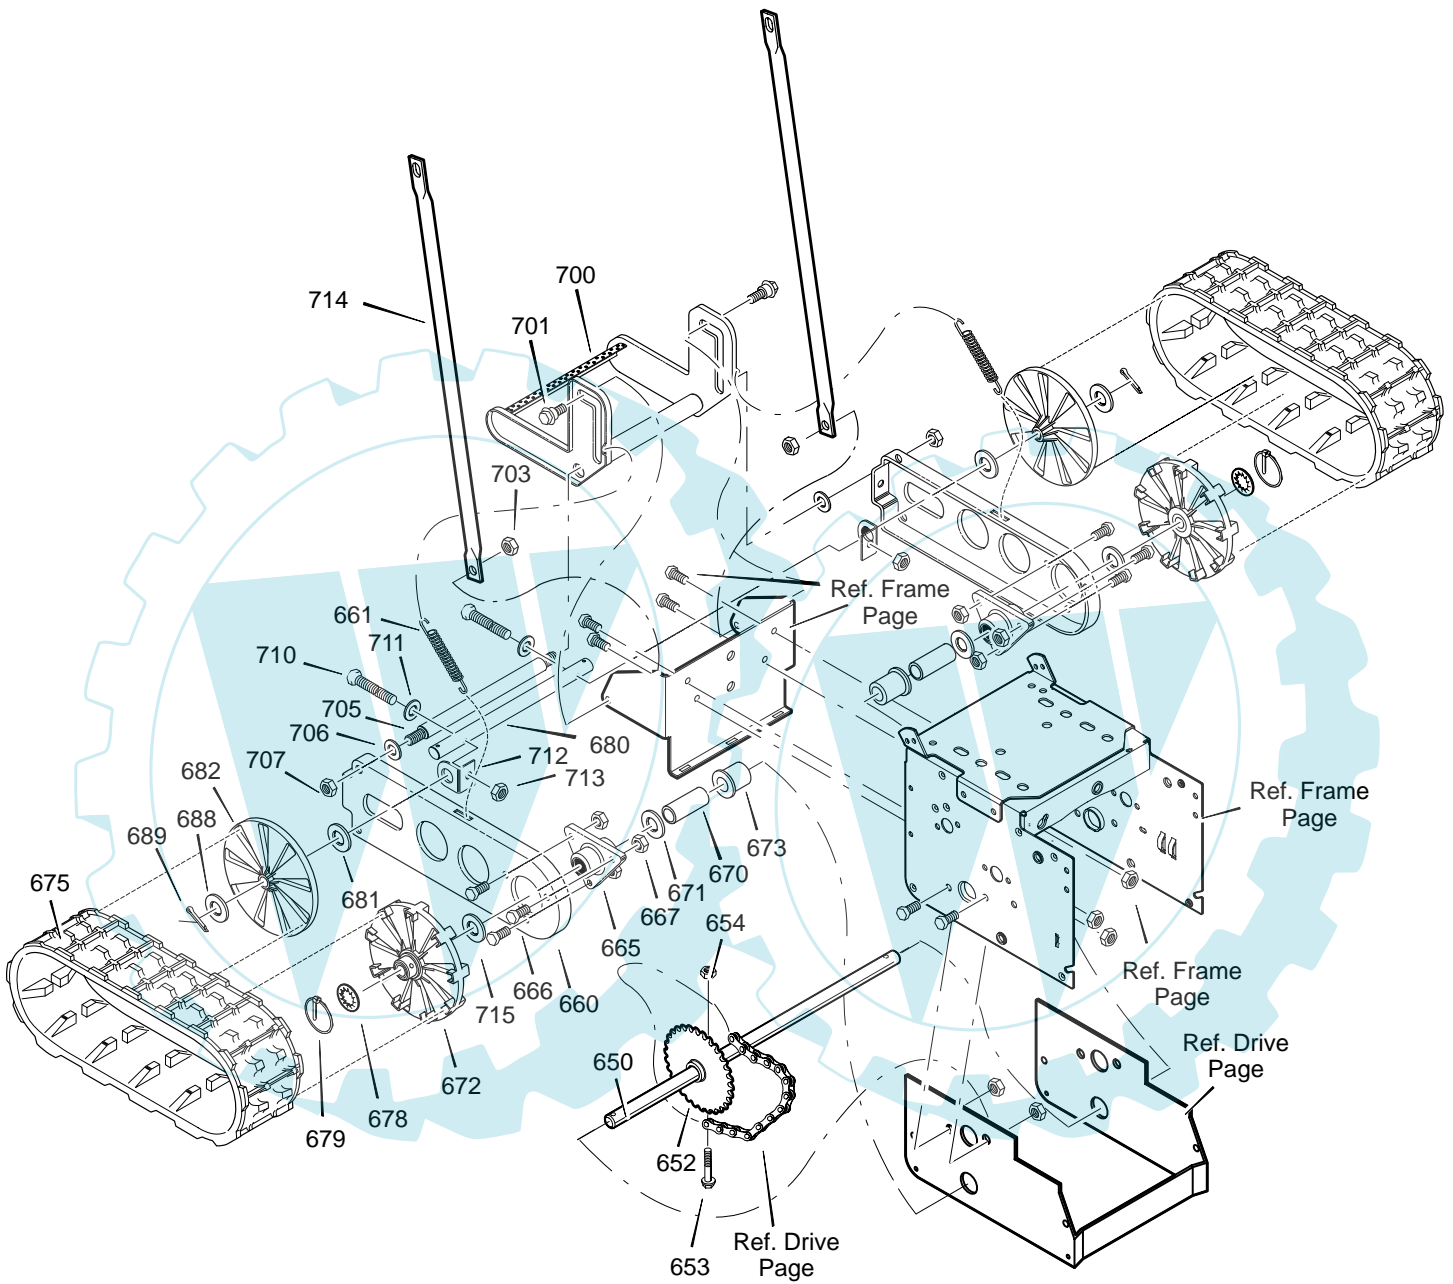

MODEL 627801x85A

REPAIR PARTS
FRAME

FRA100A

MODEL 627801x85A

**REPAIR PARTS
FRAME**

Key No.	Part No.	Description
90	1501055E701	COVER, BOTTOM
91	310169	SCREW, 1/4-20X .62
103	1501226 YZ	IDLER ASSEMBLY, AUGER
105	711682	PIN, HAIR .38DIAX1.64LG
106	761761	PIN, CLEVIS 3/16" DIA
107	165X159	SPRING, TENSION
108	761675 YZ	ASSY., SPRING ATTACH
110	585781	BOLT, 3/8-16X1.25 CARR.
111	711617	WASHER, FLAT
122	780055	SCREW, TAP 5/16-18 X .50
148	50793	PULLEY, IDLER
149	590	NUT, JAM 3/8-16
160	1501053	COVER, BELT
162	26X306	SCREW, TAP 1/4-20 X .63
166	71067	WASHER, FLAT
168	1501200	SPACER, AUGER BRACKET
170	1501220E701	BRACKET, TRACK SUPPORT
171	9357	SCREW, 5/16-18 X 0.75
172	710026	NUT, 5/16-18
173	1501219E012	EXTENSION, FRAME
174	71003	SCREW, 3/8-16 X 0.75
175	71111	NUT, 3/8-16

MODEL 627801x85A

REPAIR PARTS
TRACK ASSEMBLY

MODEL 627801x85A

**REPAIR PARTS
TRACK ASSEMBLY**

Key No.	Part No.	Description
650	1501221	SHAFT, AXLE
652	579901	SPROCKET AND HUB
653	73839	BOLT, HEX 1/4-20 x 2.25
654	15x145	NUT, 1/4-20
660	580635E717	PLATE, TRACK DIRECT
661	51447	SPRING, DRIVE IDLER
665	316863	BEARING, TRACK
666	302628	SCREW, 1/4-20 x075
667	15x143	NUT, 1/4-20
670	580763	SPACER, .750 ID x 1.30
671	712120	WASHER, FLAT
672	318719	WHEEL, TRACK DRIVE 0.75 ID x 8.5 OD
673	1501114	BEARING, AXLE
675	580984	TRACK
678	239	RING, RETAINER
679	322424	PIN, KLIK
680	580876	SHAFT, IDLER
681	579597	WASHER, FLAT
682	318720	WHEEL, TRACK IDLER, 0.63 ID x 8.50 OD
688	579597	WASHER, FLAT
689	302847	PIN, COTTER
700	580657E701	PEDAL, FOOT
701	6001	BOLT, .430 x .265
703	710026	NUT, 5/16-18
705	580652	SHAFT, FOOT PEDAL -4.75"
706	71072	WASHER, FLAT
707	711906	NUT, 3/8-16
710	302618	SCREW, 1/4-20 x 3.00
711	71067	WASHER, FLAT
712	581033 YZ	BRACKET, TRACK TENSIONER
713	15x145	NUT, 1/4-20
714	1501222E701	BRACE
715	6104	WASHER