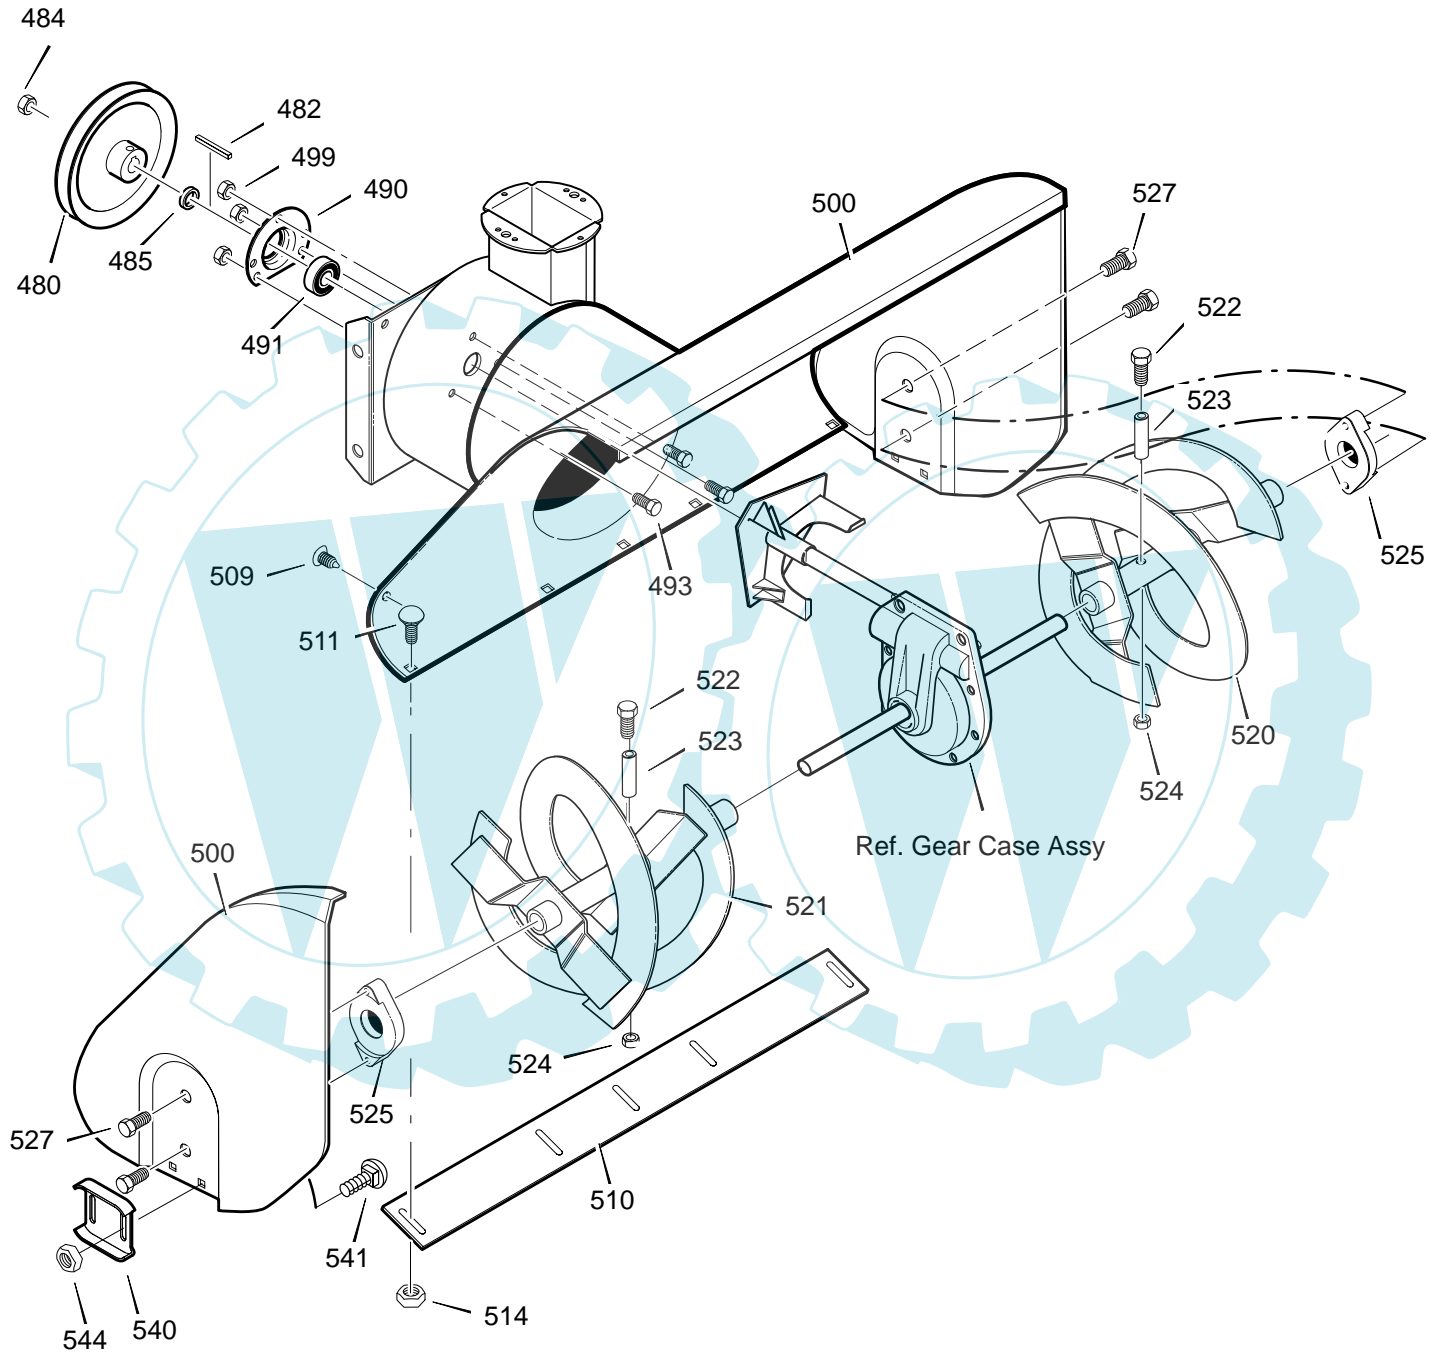

MODEL 627801x85A

**REPAIR PARTS
AUGER HOUSING**

AUG107

MODEL 627801x85A

REPAIR PARTS AUGER HOUSING

Key No.	Part No.	Description
480	583146	PULLEY, 4L 8.40 OD
482	2001022	KEY, SQUARE
484	15X112	NUT, 1/2-20
485	1501158	SPACER, FRICTION PULLEY
490	582957 YZ	RETAINER, BALL BRNG
491	1501389	BEARING, BALL
493	001X92	BOLT, HEX - 0.31-18X0.50
499	710026	NUT, 5/16-18 HEXWDFLLK
500	1501132E012	HOUSING, ASSY
509	760040	PLUG, CHRISTMAS TREE
510	760661E701	BLADE, SCRAPER
511	340720	BOLT, CARRIAGE
514	710026	NUT
520	760605E701	AUGER, ASSY, LH
521	760606E701	AUGER, ASSY, RH
522	9524	BOLT, 1/4-20 x 1.75
523	3943	SPACER, SLEEVE
524	73826	NUT, 1/4-20
525	53757	BEARING, AUGER SHAFT 1" ID
527	70984	SCREW, 5/16-18X .75
536	340720	BOLT, 5/16-18 x .75
540	30901E701	SKID, HEIGHT ADJUST
541	340720	BOLT, 5/16-18 X .75
544	710026	NUT, 5/16-18 REGHEX
--	1501216	KIT, SHEAR BOLT