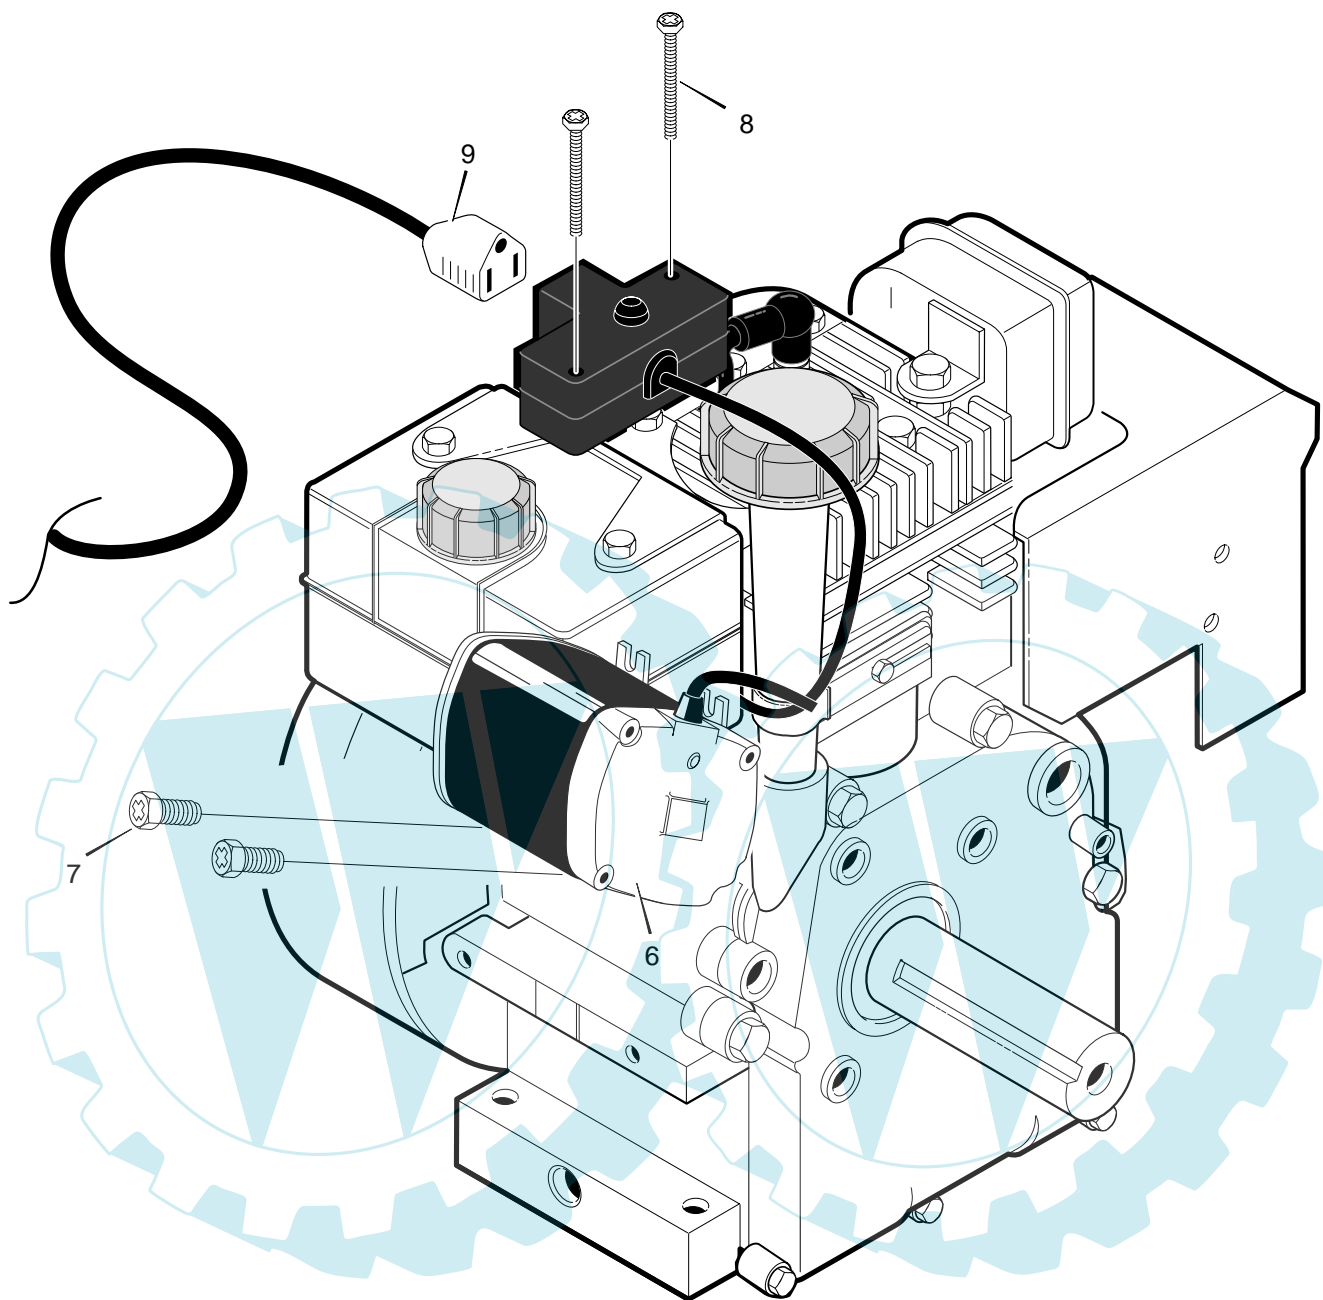

MODEL 627801x85A

REPAIR PARTS ENGINE

Key No.	Part No.	Description
2	-----	ENGINE
3	002x97	BOLT, CARRIAGE 5/16-18
4	028x76	RETAINER, PUSH
5	710026	NUT, HEX 5/16-18
6	1501109	PULLEY, ENGINE
7	710247	WASHER
8	71063	WASHER .38ID
9	71015	SCREW, 3/8-24X1.00
10	579932	BELT, V 3L 33.13LG
11	585416	BELT, V 4L 38.1MF16" 5-10
12	1501112 YZ	BRACKET ASSEMBLY, IDLER
13	1501065	BUSHING, IDLER BRACKET
14	71060	WASHER, SPLIT
15	910828	SCREW 5/16-24 X 1.00
16	165x164	SPRING, IDLER TRACTION DRIVE

Key No.	Part No.	Description
17	50793	PULLEY, IDLER
18	590	NUT, JAM 3/8-16
20	1501201	GUIDE, BELT
22	71060	WASHER, SPTLK .31X.58X.08
23	1501482	PLATE, ANTI VIBRATION
24	910828	SCREW, 5/16-24X 1.00
25	-----	FRAME ASSEMBLY
25-1	1501062E012	PLATE, ENGINE MOUNT
25-2	310169	SCREW, TAP 1/4-20 X .63
25-3	25x020	SCREW, TAP 5/16-18 X .50
25-4	1501049E012	FRAME, MOTOR BOX
25-5	26x263	SCREW
—	F-031046L	OWNER'S MANUAL (8218-2201+11)

MODEL 627801x85A

**REPAIR PARTS
ELECTRIC START ASSEMBLY**

Key No.	Part No.	Description
6	761290	MOTOR, STARTER (220V) TC1A173-125
7	6216	SCREW
8	6217	SCREW
9	761332	CORD, STARTER

MODEL 627801x85A

REPAIR PARTS DRIVE