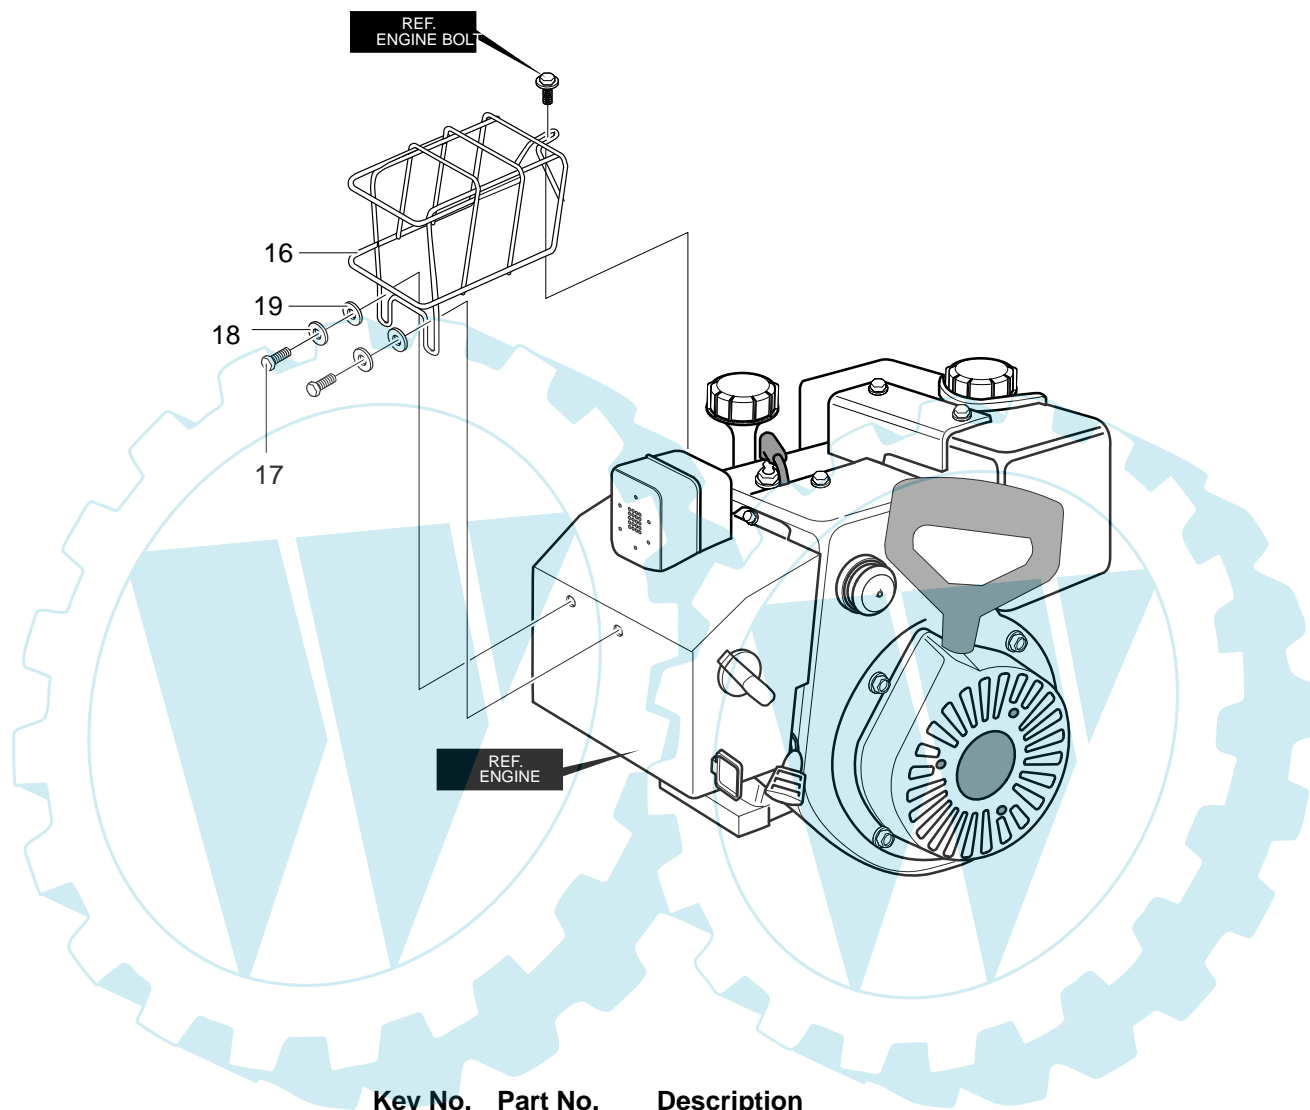

MODEL 627801x85A

REPAIR PARTS
MUFFLER GUARD

Key No.	Part No.	Description
16	304436	GUARD, MUFFLER
17	304807	SCREW
18	304810	WASHER
19	304809	WASHER