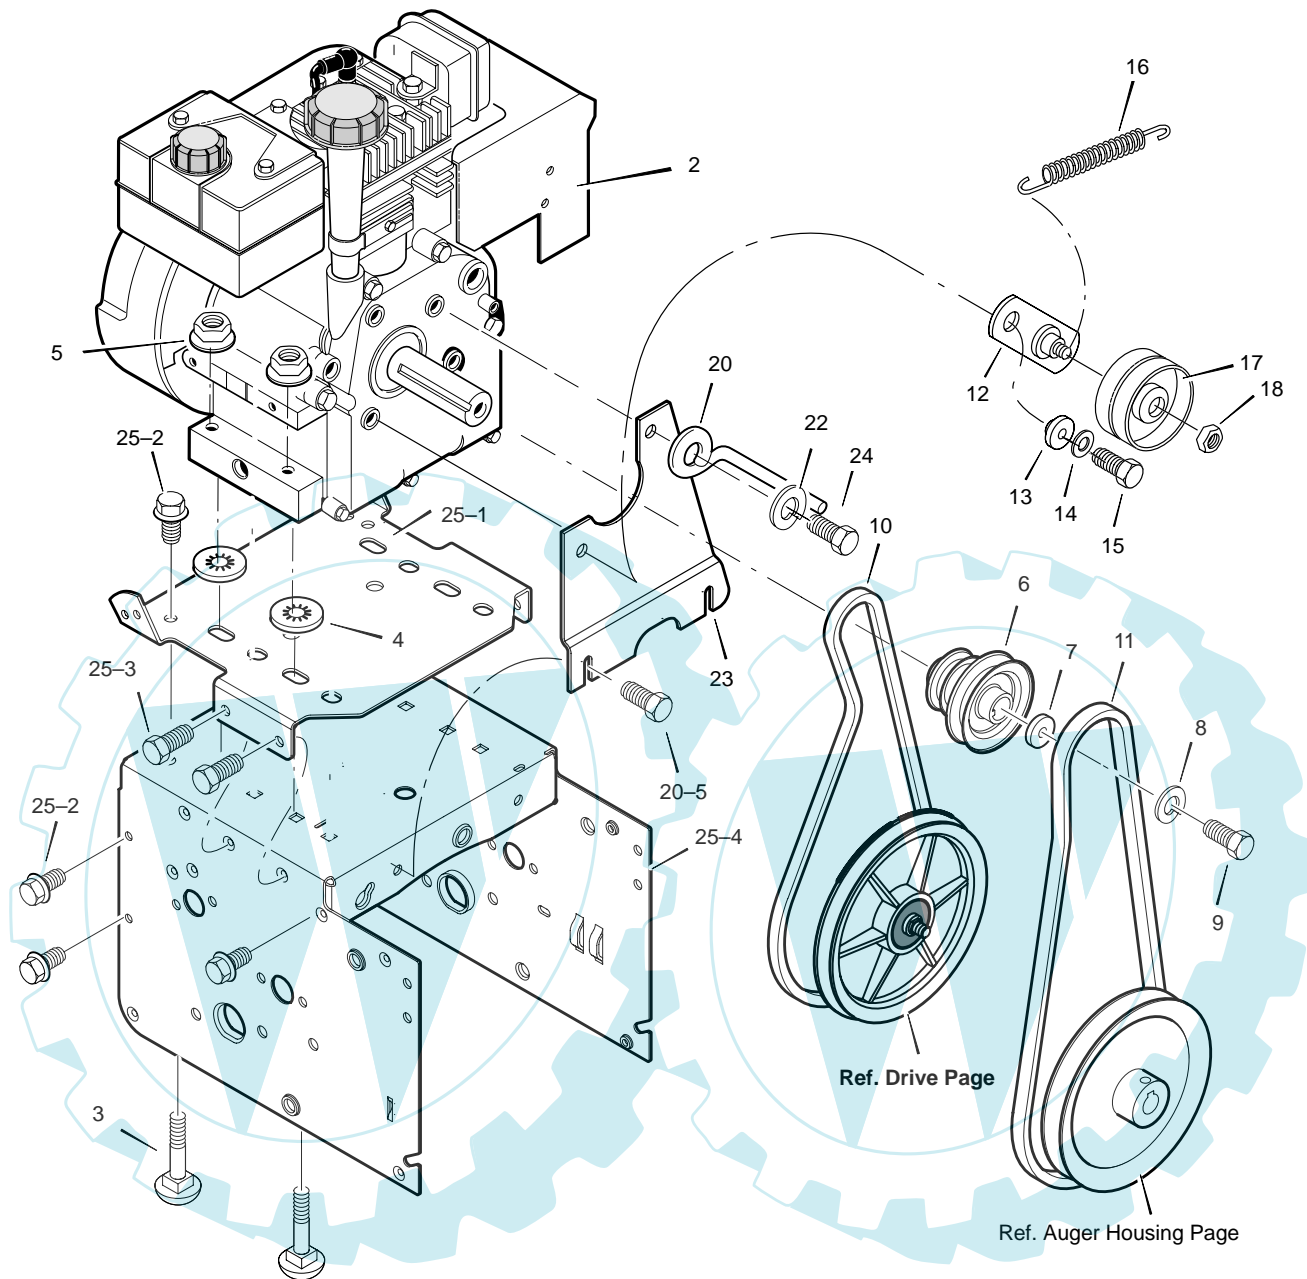

MODEL 627801x85A

REPAIR PARTS ENGINE

Key No.	Part No.	Description
2	-----	ENGINE
3	002x97	BOLT, CARRIAGE 5/16-18
4	028x76	RETAINER, PUSH
5	710026	NUT, HEX 5/16-18
6	1501109	PULLEY, ENGINE
7	710247	WASHER
8	71063	WASHER .38ID
9	71015	SCREW, 3/8-24X1.00
10	579932	BELT, V 3L 33.13LG
11	585416	BELT, V 4L 38.1MF16" 5-10
12	1501112 YZ	BRACKET ASSEMBLY, IDLER
13	1501065	BUSHING, IDLER BRACKET
14	71060	WASHER, SPLIT
15	910828	SCREW 5/16-24 X 1.00
16	165x164	SPRING, IDLER TRACTION DRIVE

Key No.	Part No.	Description
17	50793	PULLEY, IDLER
18	590	NUT, JAM 3/8-16
20	1501201	GUIDE, BELT
22	71060	WASHER, SPTLK .31X.58X.08
23	1501482	PLATE, ANTI VIBRATION
24	910828	SCREW, 5/16-24X 1.00
25	-----	FRAME ASSEMBLY
25-1	1501062E012	PLATE, ENGINE MOUNT
25-2	310169	SCREW, TAP 1/4-20 X .63
25-3	25x020	SCREW, TAP 5/16-18 X .50
25-4	1501049E012	FRAME, MOTOR BOX
25-5	26x263	SCREW
—	F-031046L	OWNER'S MANUAL (8218-2201+11)

MODEL 627801x85A

**REPAIR PARTS
ELECTRIC START ASSEMBLY**

Key No.	Part No.	Description
6	761290	MOTOR, STARTER (220V) TC1A173-125
7	6216	SCREW
8	6217	SCREW
9	761332	CORD, STARTER

MODEL 627801x85A

REPAIR PARTS DRIVE

MODEL 627801x85A

**REPAIR PARTS
GEAR CASE**

Key No.	Part No.	Description
300	896	CASE, GEAR, RH
301	895	CASE, GEAR, LH
303	910828	SCREW, 5/16-24 x 1.00
304	71100	NUT, 5/16-24
305	330434	SCREW, 5/16-24 x 1.50
306	53749	PLUG, PIPE 0.25-18
310	780151	SEAL, OIL
311	53743	BEARING, SLEEVE
312	53748	WASHER, FLAT
313	760529	SHAFT, AUGER OUTPUT
314	897	GASKET, GEAR BOX
315	53730	WORM GEAR