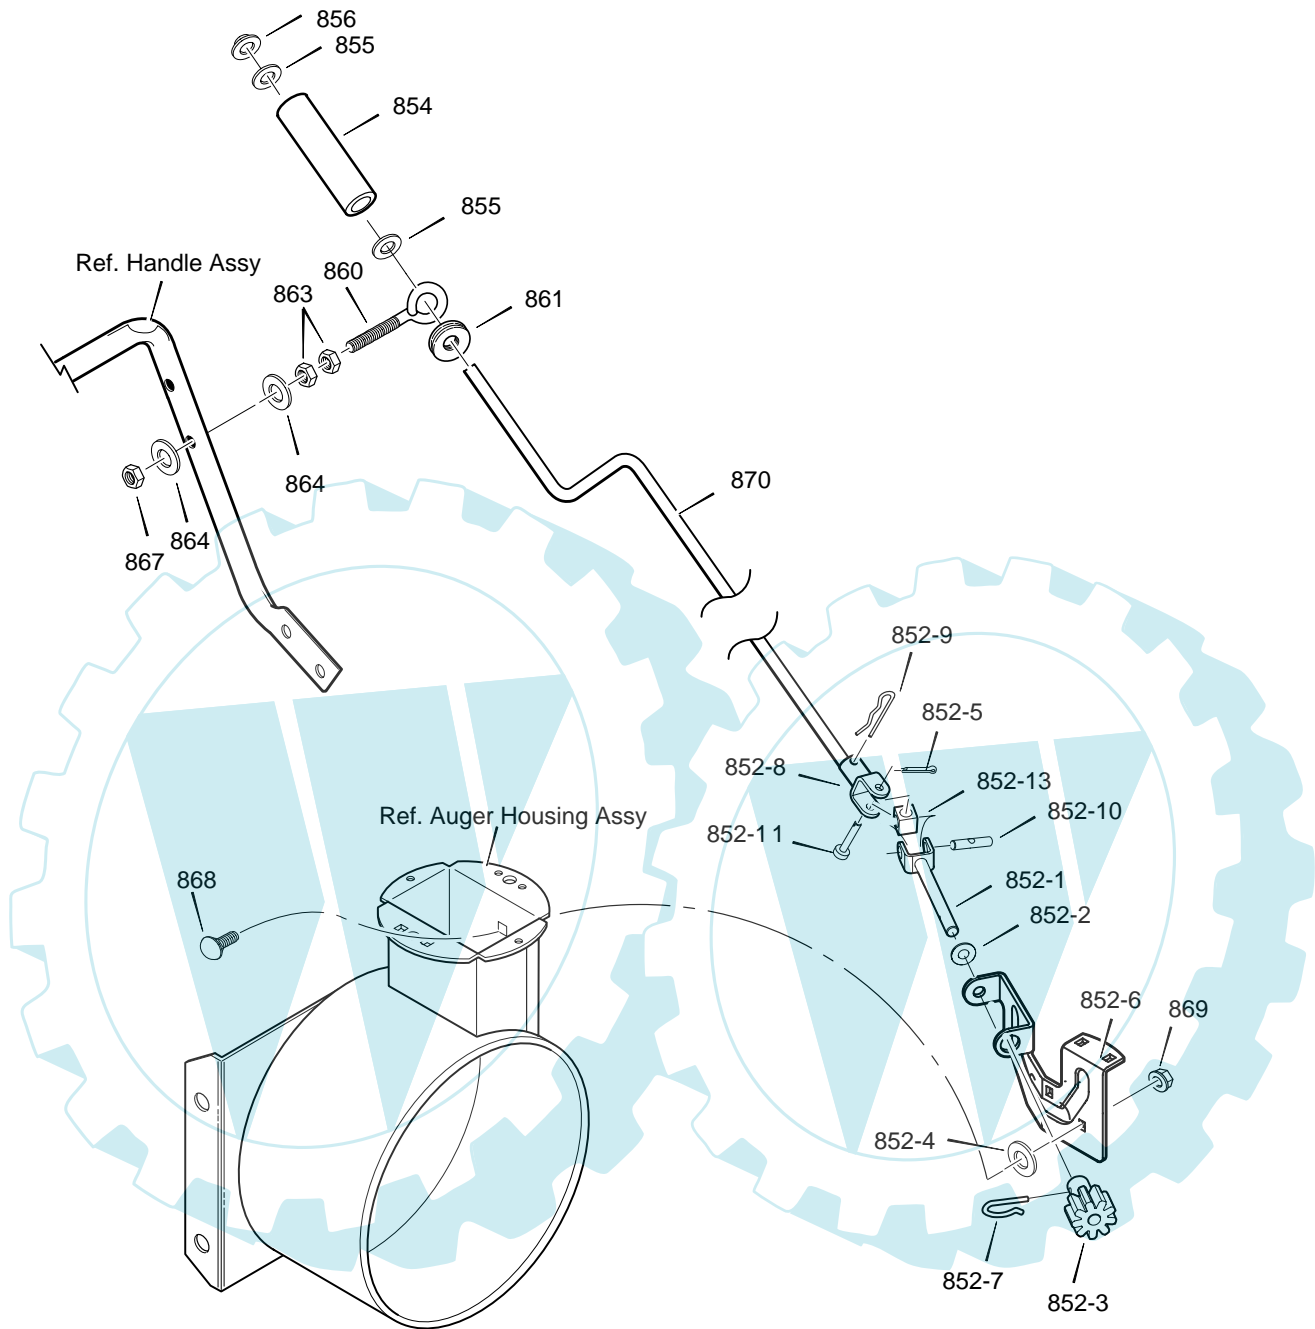

MODEL 624508x61D

REPAIR PARTS  
DISCHARGE CHUTE

**MODEL 624508x61D**

**REPAIR PARTS  
DISCHARGE CHUTE**

Key No.	Part No.	Description
582	340720	BOLT, CARRIAGE 5/16-18 X.75
583	12021	WASHER, PLASTIC
584	71038	NUT, 5/16-18 REGHEX NYLOCK
588	6711	WASHER, PLASTIC
592	12021	WASHER, PLASTIC
593	6711	WASHER, PLASTIC
594	71071	WASHER, FLAT
595	71060	WASHER, SPLIT
596	71071	WASHER, FLAT
597	57171	KNOB, T. 3.00
598	15x144	NUT, 5/16-18 REGHEX
599	3316	BOLT, 5/16-18X1.00
600	760018E701	CHUTE ASSEMBLY AND GUARD
601	2x100	BOLT, 5/16-18 X1.00
602	71071	WASHER, FLAT
603	71038	NUT, 5/16-18 HEXNYL
604	760268	FLAP, CHUTE
606	585214 YZ	CHUTE COLLAR
607	02x101	SCREW, 1/4-20 X 0.75
609	15x145	NUT, 1/4-20 HEX NYLOCK
610	337227	RETAINER RING INNER
611	1501282	RETAINER RING OUTER

MODEL 624508x61D

REPAIR PARTS  
CHUTE ROD

Key No.	Part No.	Description
852-1	1501309 YZ	ASSEMBLY, YOKE & ROD
852-2	313431	WASHER, CURVED SPRING
852-3	1501067	GEAR, CHUTE ROTATION 9T
852-4	17X170	WASHER
852-5	579493	PIN, COTTER
852-6	1501306E701	BRACKET, GEAR MOUNT
852-7	1501293	PIN, HAIR
852-8	1501075 YZ	ASSEMBLY, YOKE ADAPTER YZ
852-9	711682	PIN, HAIR
852-10	578060	PIN, UNIVERSAL JOINT
852-11	578309	PIN, CLEVIS
852-13	578063	HOUSING, UNIVERSAL