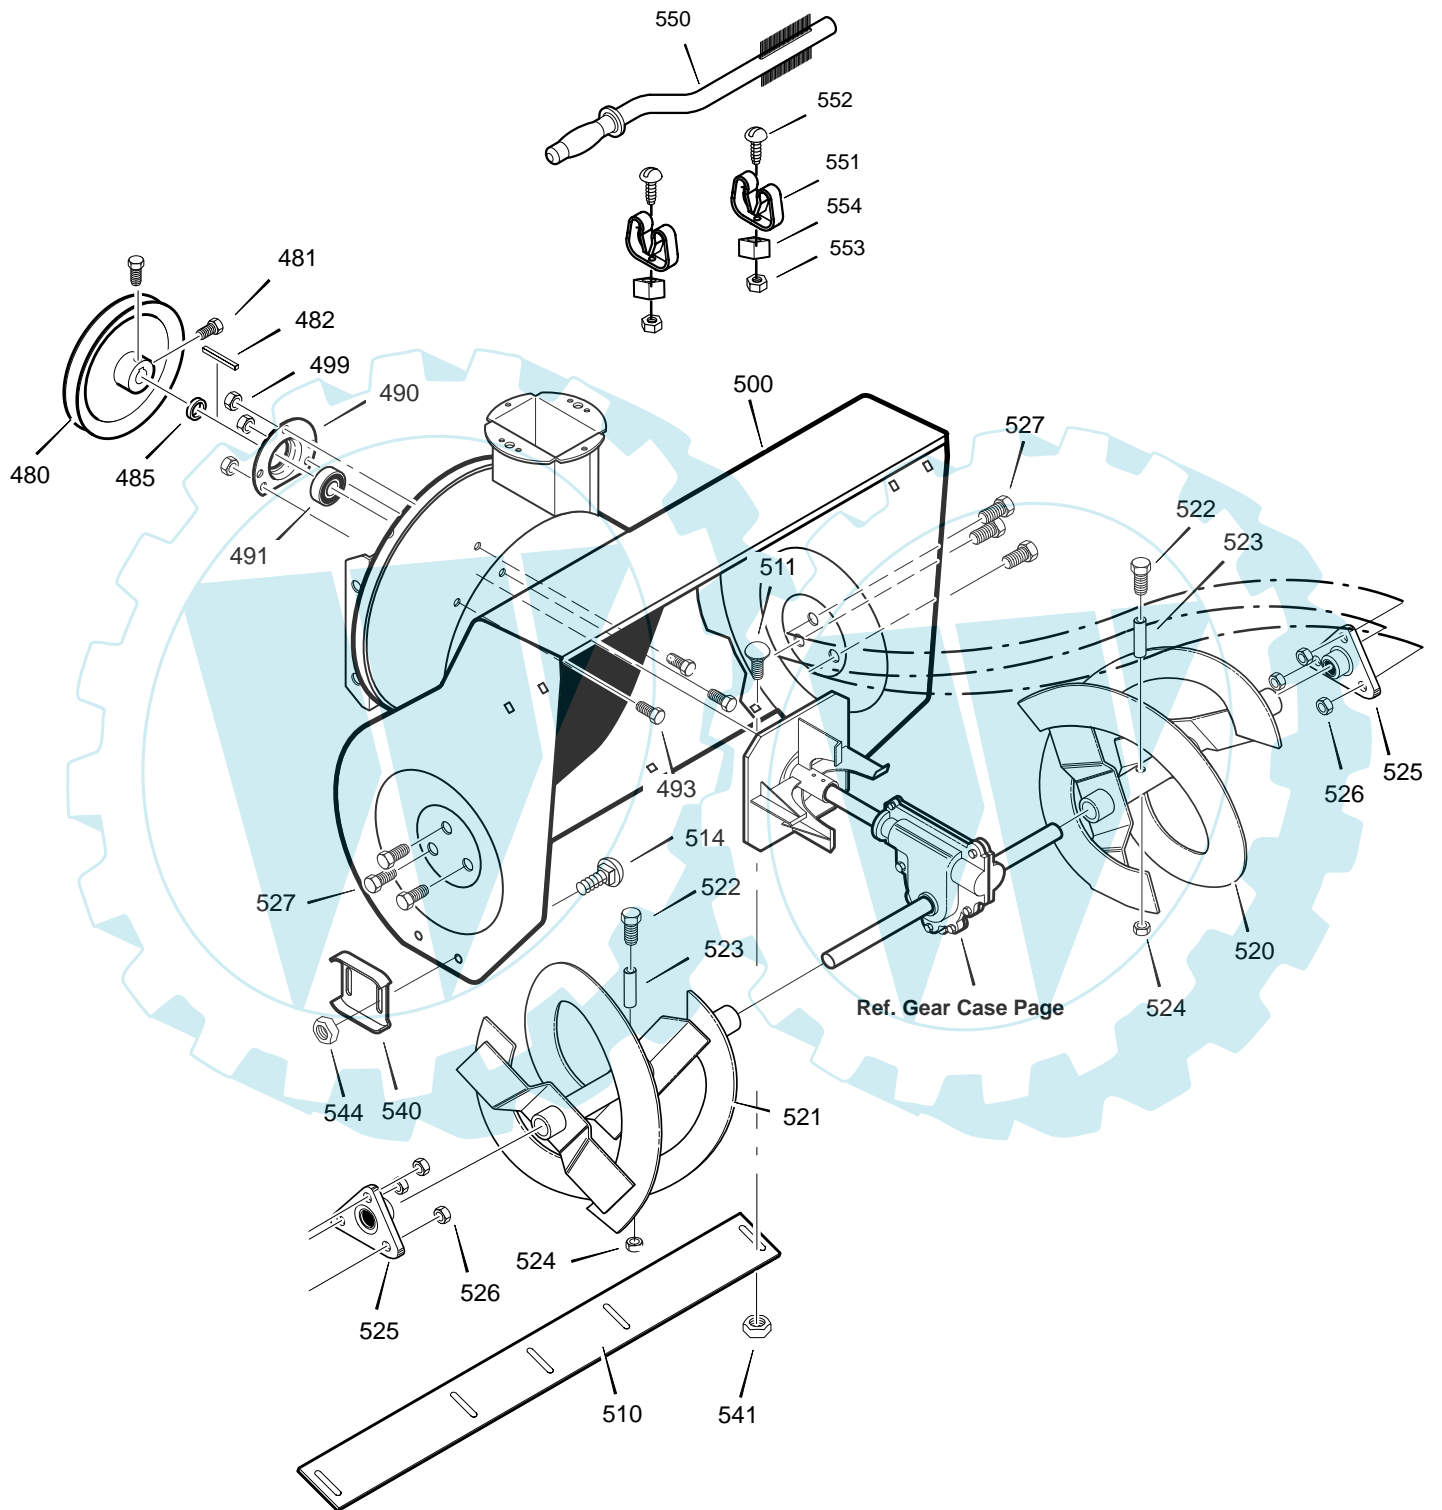

MODEL 624508x61D

REPAIR PARTS AUGER HOUSING

MODEL 624508x61D

**REPAIR PARTS
AUGER HOUSING**

Key No.	Part No.	Description
480	762146	PULLEY, 4L 6.12X .67
481	577400	SCREW, 5/16-18X.63
482	2001022	KEY, SQUARE 3/16 X 3/4
485	1501158	SPACER, FRICTION PULLEY
490	582957 YZ	RETAINER, BALL BRNG
491	43846	BEARING, BALL
493	001X92	BOLT, HEX 5/16-18X .50
499	710026	NUT, 5/16-18 HEXWDFLLK
500	1501717E540	HOUSING, ASSY
510	581397E701	BLADE, SCRAPER
511	340714	BOLT, 1/4-20X.75
514	780285	NUT, 1/4-20
520	340518E701	AUGER, ASSY, LH
521	340523E701	AUGER, ASSY, RH
522	9524	SCREW, 1/4-20X1.75
523	3943	SPACER, SLEEVE
524	73826	NUT, 1/4-20
525	9517	BEARING, FLANGE
526	711862	NUT, 5/16-18
527	9357	SCREW, 5/16-18X .75
540	301380E701	SKID, HEIGHT ADJUST
541	340720	BOLT, 5/16-18 X .75
544	710026	NUT, 5/16-18
550	1501576	BRUSH, CLEANOUT
551	1501672	CLIP, RETAINER
552	06x115	SCREW
553	15x146	NUT
554	578063	BLOCK
- -	1501216	Kit, Shear Bolt