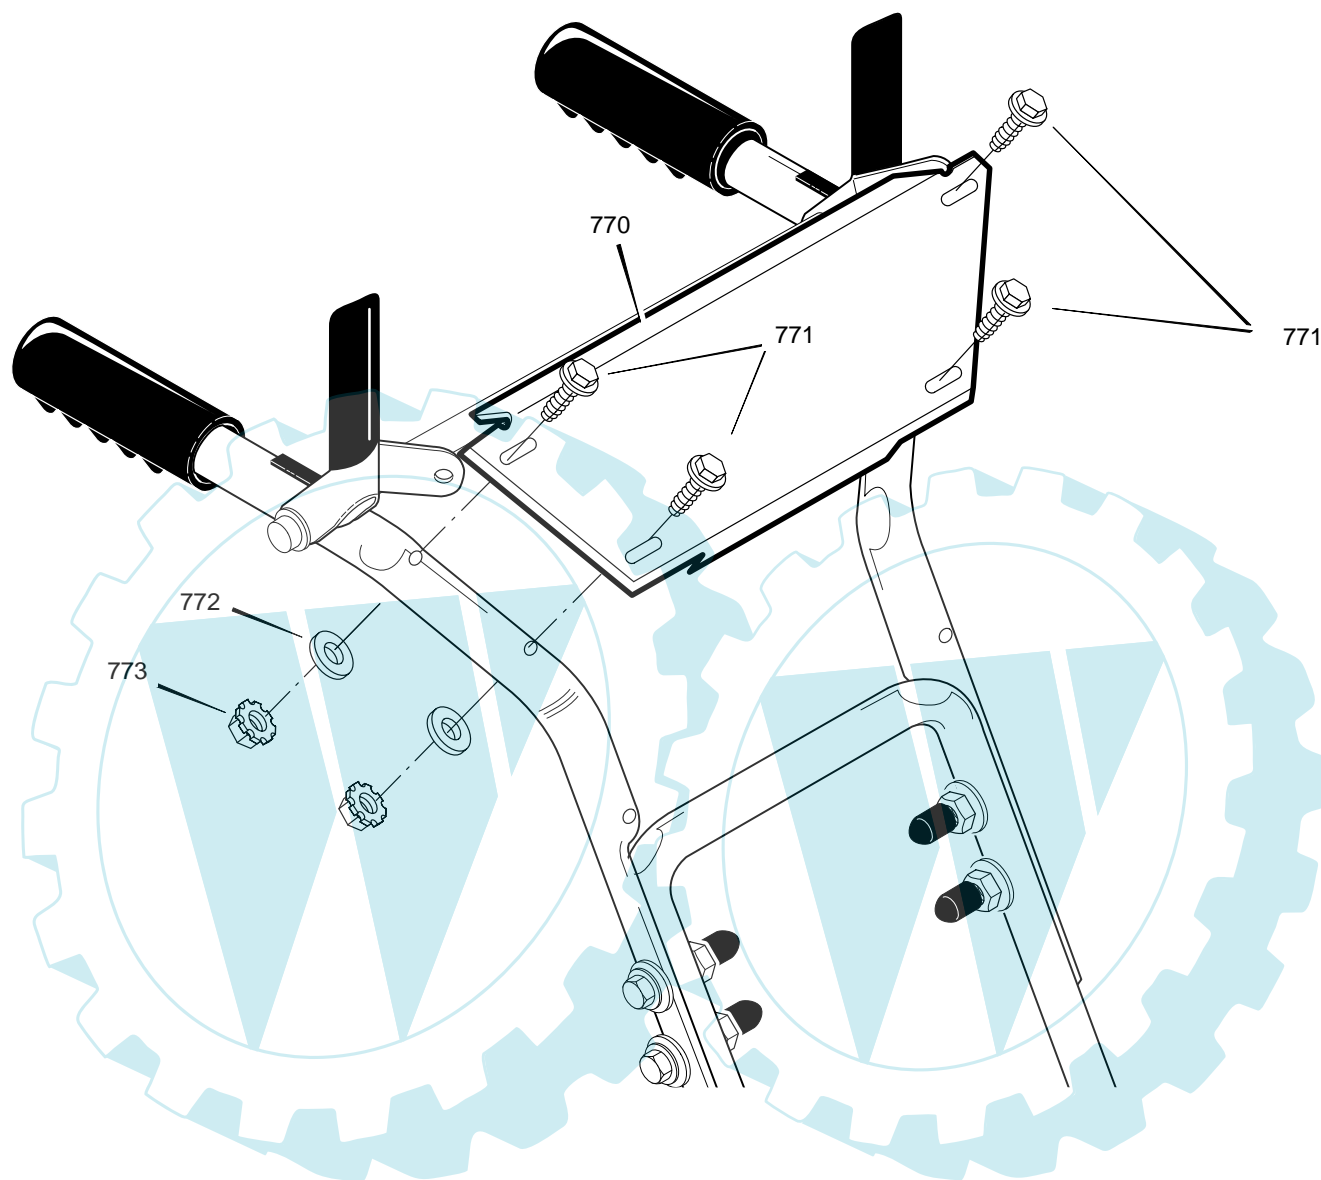

MODEL 624508x61D

REPAIR PARTS
CONTROL PANEL

Key No.	Part No.	Description
770	762329E540	PANEL
771	001798	SCREW
772	71067	WASHER
773	15x145	NUT