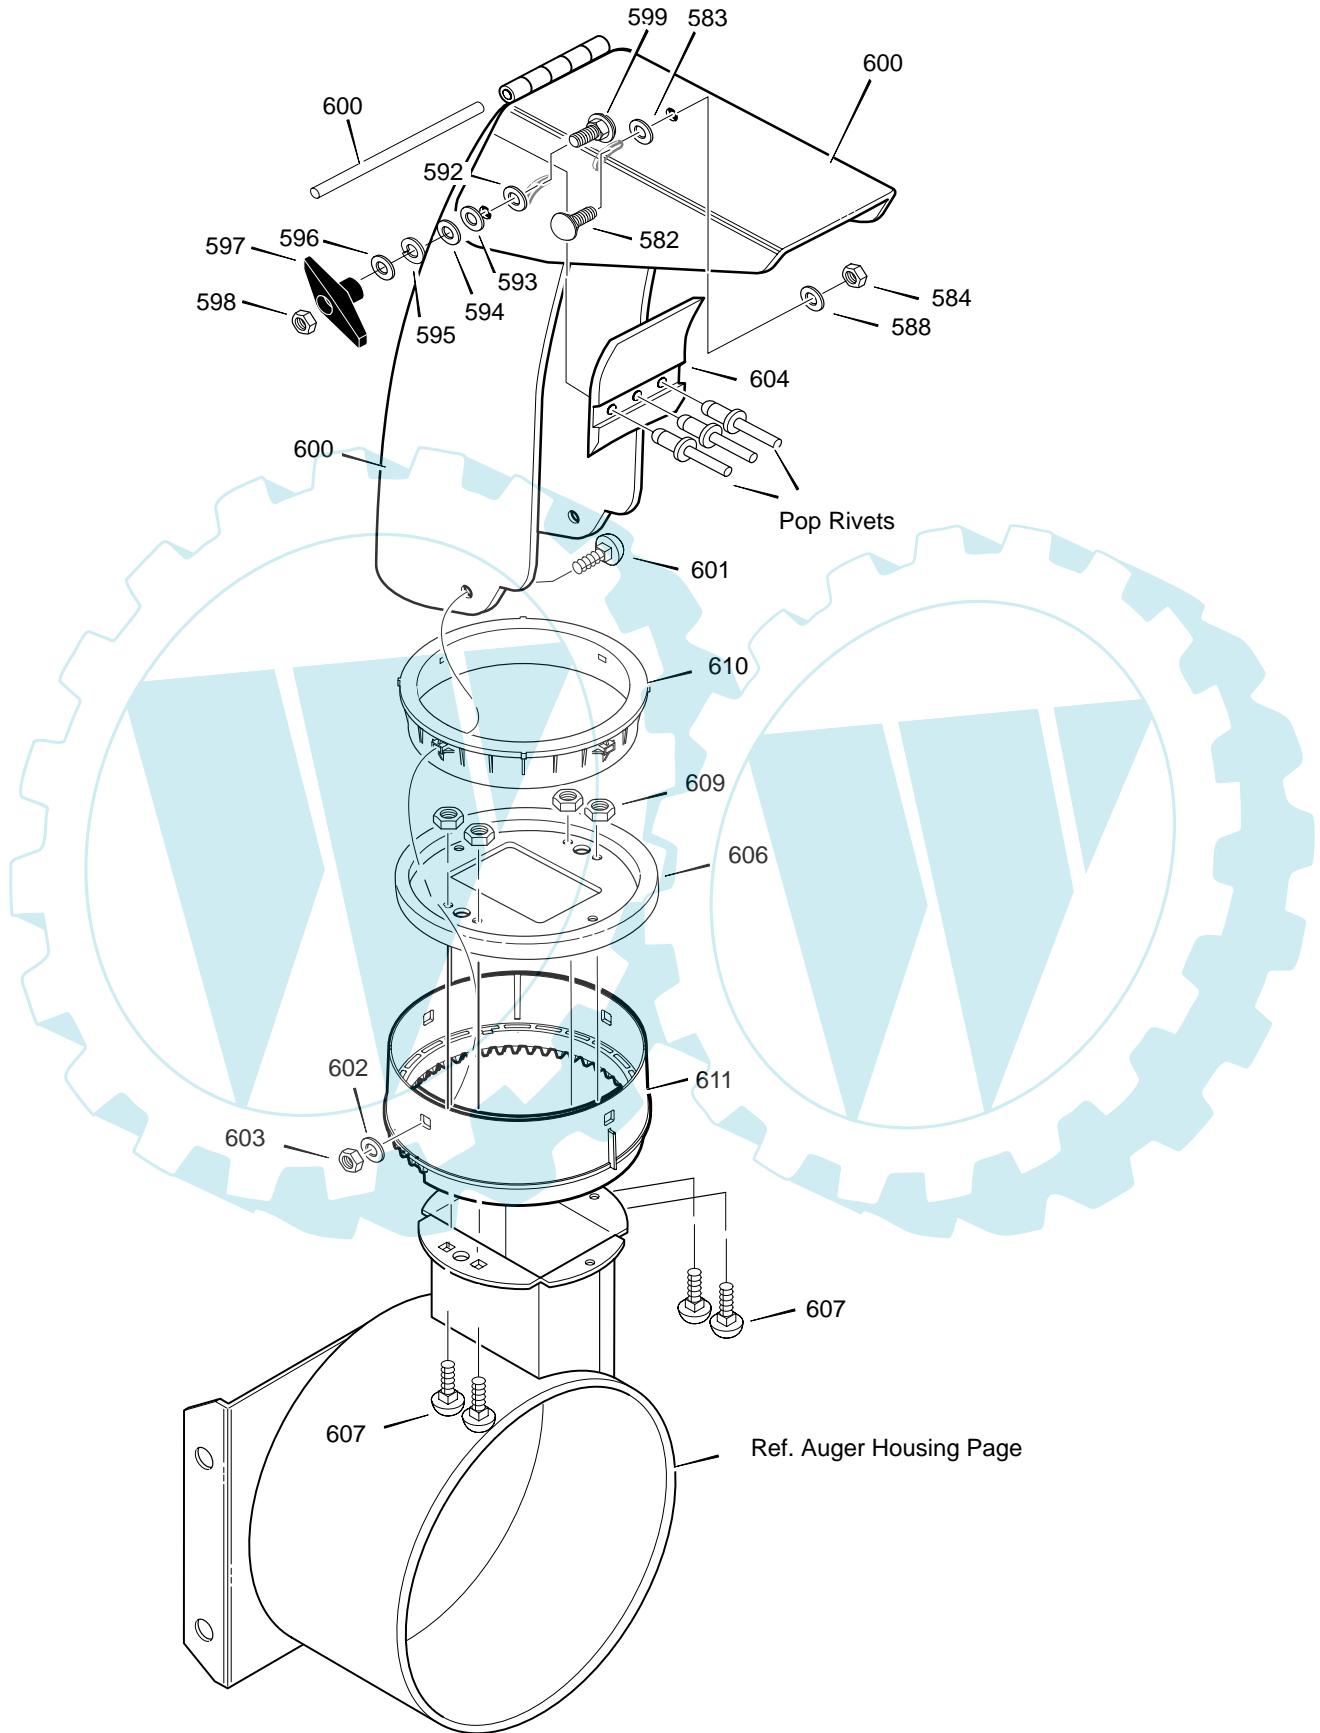

MODEL 624508x61D

REPAIR PARTS  
HANDLE

**MODEL 624508x61D**

**REPAIR PARTS  
HANDLE**

Key No.	Part No.	Description
720	1501205E701	HANDLE, UPPER LH
721	1501206E701	HANDLE, UPPER RH
724	11234	SCREW, 5/16-18X2.75
725	71071	WASHER, FLAT
726	71060	WASHER, SPTLK .31X.58X.08
727	15X144	NUT, 5/16-18 REGHEX
728	11261	STOP, RED PLASTIC
729	337399	GRIP-HANDLE FINGER
730	337816E701	LEVER, ASSY CLUTCH DRIVE RH
731	337815E701	LEVER, ASSY CLUTCH DRIVE LH
733	337381	ROD, PIVOT CLUTCH
734	761105	NUT, PUSH ON CAP
735	337373	SPACER-HANDLE
739	4049	BUMPER, RECTANGLE
740	1501123	CABLE, CLUTCH 28.44L
741	761872	CABLE, AUGER CLUTCH
743	313441	BRACKET, CABLE ADJUSTER
744	1673	SPRING, AUGER CLUTCH
745	15x145	NUT, 1/4-20
750	339541E701	HANDLE, LOWER
751	25x021	SCREW
755	337407E701	BRKT, GEAR SELECTOR
756	6751	SCREW, 5/16-18X2.00
757	310169	SCREW, 1/4-20 X 0.63
759	579860	SPOOL-CABLE, AUGER CLUTCH
760	1501059 YZ	BRACKET, CABLE SPOOL YZ
762	1501122	CABLE, LOWER DRIVE 12"
763	001798	BOLT, HEX 1/4-20 X 1.50 YZ
765	308146	BOOT, CLUTCH SPRING
766	337380	GRIP

MODEL 624508x61D

REPAIR PARTS  
DISCHARGE CHUTE

**MODEL 624508x61D**

**REPAIR PARTS  
DISCHARGE CHUTE**

Key No.	Part No.	Description
582	340720	BOLT, CARRIAGE 5/16-18 X.75
583	12021	WASHER, PLASTIC
584	71038	NUT, 5/16-18 REGHEX NYLOCK
588	6711	WASHER, PLASTIC
592	12021	WASHER, PLASTIC
593	6711	WASHER, PLASTIC
594	71071	WASHER, FLAT
595	71060	WASHER, SPLIT
596	71071	WASHER, FLAT
597	57171	KNOB, T. 3.00
598	15x144	NUT, 5/16-18 REGHEX
599	3316	BOLT, 5/16-18X1.00
600	760018E701	CHUTE ASSEMBLY AND GUARD
601	2x100	BOLT, 5/16-18 X1.00
602	71071	WASHER, FLAT
603	71038	NUT, 5/16-18 HEXNYL
604	760268	FLAP, CHUTE
606	585214 YZ	CHUTE COLLAR
607	02x101	SCREW, 1/4-20 X 0.75
609	15x145	NUT, 1/4-20 HEX NYLOCK
610	337227	RETAINER RING INNER
611	1501282	RETAINER RING OUTER