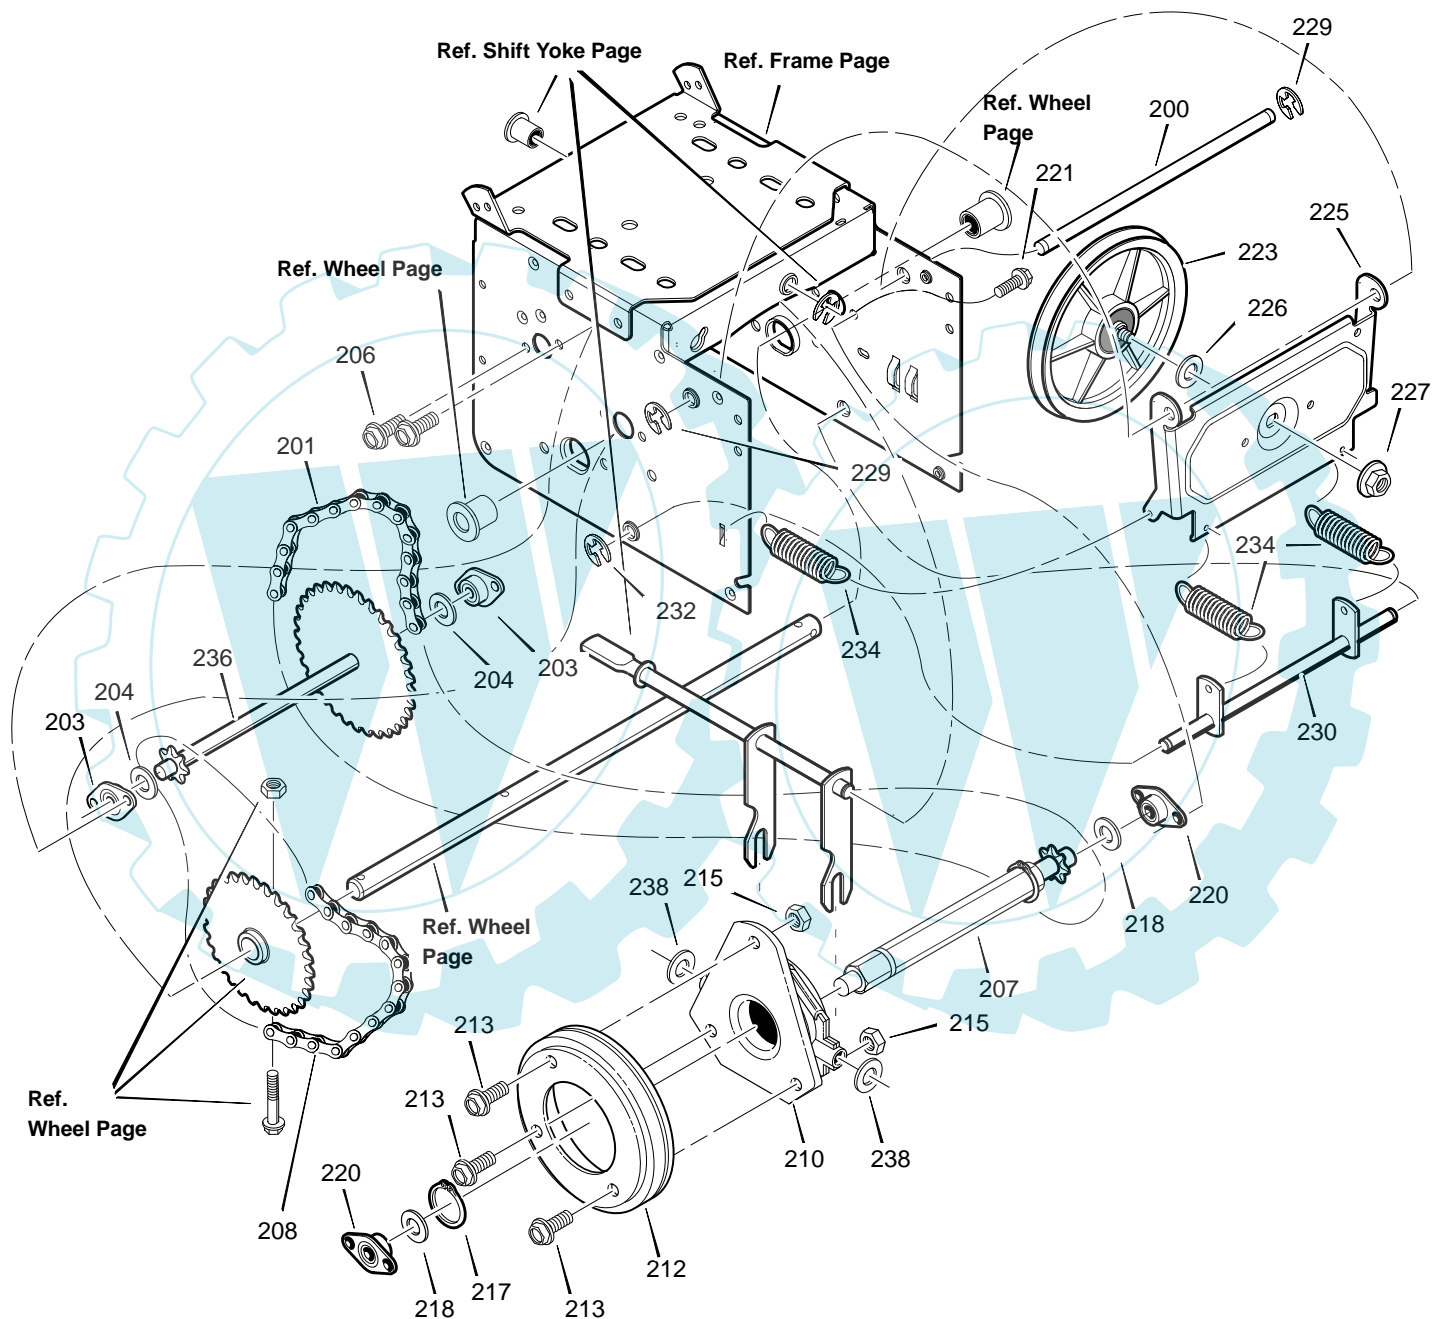

MODEL 624508x61D

REPAIR PARTS DRIVE

MODEL 624508x61D

**REPAIR PARTS
DRIVE**

Key No.	Part No.	Description
200	1501092 YZ	LF AXLE, SWING PLATE YZ
201	579851	CHAIN, ROLLER #420x19.00
203	334163	BEARING AND RETAINER, ASSY
204	579858	WASHER
206	780055	SCREW, TAP 5/16-18x0.5
207	1501100	ASSY, HEX SHAFT
208	579868	CHAIN, ROLLER #420x18.00 LG
210	337029	BEARING, TRUNION CLUTCH R
212	1501435	WHEEL, FRICTION DISC
213	001x38	BOLT
215	303008	NUT, KEPS HEX 1/4-20
217	579859	RING, RETEXT
218	579858	WASHER
220	334163	BEARING AND RETAINER, ASSY
221	780055	SCREW, TAP 5/16-18 x .5
223	1501115	FRICTION PULLY
225	1501057 YZ	LF PLATE, SWINGING YZ
226	1501158	SPACER, FRICTION PULLEY
227	15X114	NUT, FLANGE LOCK 3/8-24
229	11X30	RETAINER, RING
230	1501107 YZ	LF ASSY, SPRING LINK YZ
232	11X30	RETAINER, RING
234	165X112	SPRING, EXTENSION
236	1501237	WLD, INTERMED SPROCKET 33T/7
238	71074	WASHER, FLAT