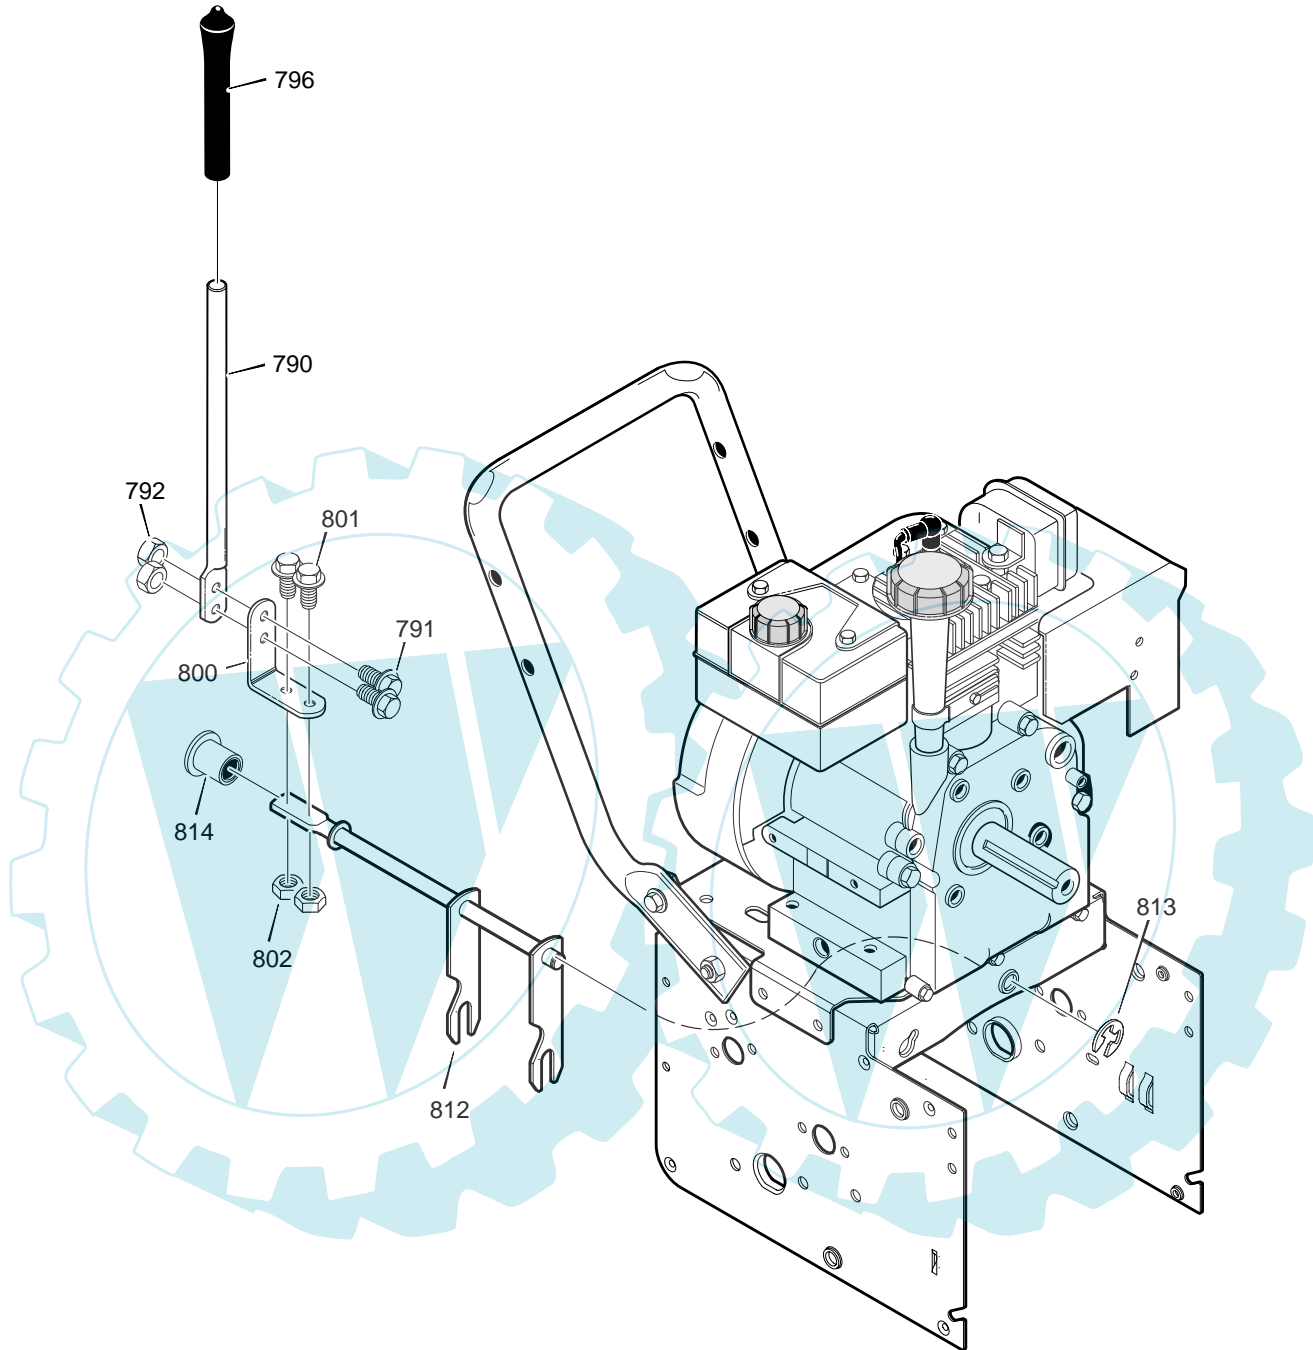

Key No.	Part No.	Description
15	710097	SCREW 5/16-24 X 0.75
16	53704	SPRING, IDLER TRACTION DRIVE
17	50793	PULLEY, IDLER
18	590	NUT, JAM 3/8-16
20	1501201	GUIDE, BELT
22	71060	WASHER .31X.58X.08
24	710097	SCREW, 5/16-24X .75
25	-----	FRAME, MOTORBOX (5-11HP)
25-1	1501062E540	PLATE, ENGINE MOUNT
25-2	310169	SCREW, TAP 1/4-20 X .63
25-3	25x020	SCREW, TAP 5/16-18 X .50
25-4	1501049E540	FRAME, MOTOR BOX
--	F-031063L	OWNER'S MANUAL

Key No.	Part No.	Description
854	51443	KNOB, SLEEVE
855	309312	FLATWASHER
856	73664	NUT, PUSH ON 3/8"
860	581618	EYE BOLT 3/8-16X6.00
861	148	GROMMET, EYE BOLT
863	71045	NUT, 3/8-16 HEXJAM
864	71072	FLATWASHER .406X.81X.066
867	71046	NUT, 3/8-16 HEXNYL
868	002X98	BOLT, CARRIAGE 1/4-20 X 1.00
869	15X145	NUT
870	1501074 YZ	CRANK, ASSY CHUTE

MODEL 624508x61D

REPAIR PARTS  
CONTROL PANEL

Key No.	Part No.	Description
770	762329E540	PANEL
771	001798	SCREW
772	71067	WASHER
773	15x145	NUT

MODEL 624508x61D

REPAIR PARTS  
WHEELS

Key No.	Part No.	Description
650	1501562	SHAFT, AXLE
652	1501089	SPRKT & HUB
653	01x193	SCREW, 1/4-20 x 1.75
654	15x145	NUT, 1/4-20 HEX NYLOCK
655	1501114	BEARING, AXLE
671	712120	FLATWASHER
673	1501139	BUSHING, WHEEL
675	318504	TIRE & RIM, RIGHT
676	577015	SCREW, 1/4-20X1.75 HH
677	15X145	NUT, 1/4-20 HEX NYLOCK
678	239	RING, RET
679	73842	PIN, KLIK .25 X 1.38 DIA
680	318504	TIRE & RIM, LEFT

MODEL 624508x61D

REPAIR PARTS  
SHIFT YOKE

Key No.	Part No.	Description
790	762299E701	ROD, SHIFT
791	302628	SCREW, 1/4-20X.75
792	73826	NUT, 1/4-20
796	331624	KNOB, SLIP
800	760564	LEVER, SPRING
801	302628	SCREW, 1/4-20X.75
802	73826	NUT, 1/4-20
812	1501085 YZ	ROD ASSY., SPEED SELECT
813	11X30	RETAINER, RING
814	579944	BEARING, FLANGED