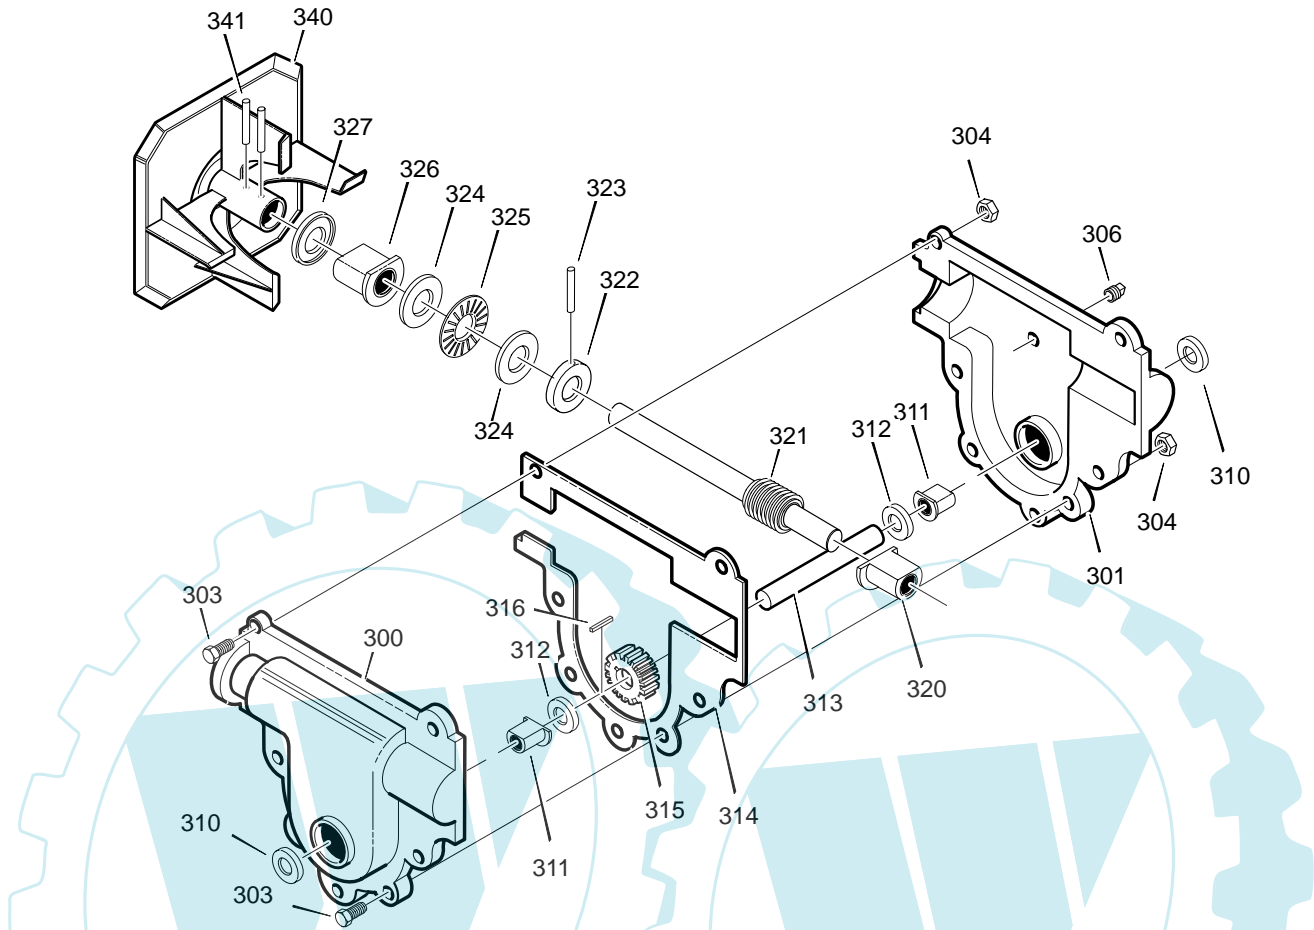

# REPAIR PARTS ENGINE

Key No.	Part No.	Description
2	-----	ENGINE
3	002x97	BOLT, CARRIAGE 5/16-18
4	028x76	RETAINER, PUSH
5	710026	NUT 5/16-18
6	1501109	PULLEY, ENGINE
7	710247	WASHER
8	71063	WASHER .38ID
9	71015	SCREW, 3/8-24X1.00
10	579932	BELT, V 3L
11	37x120	BELT, V 4L
12	1501112 YZ	BRACKET ASSEMBLY, IDLER
13	1501065	BUSHING, IDLER BRACKET
14	71060	WASHER, SPLIT

Key No.	Part No.	Description
15	710097	SCREW 5/16-24 X 0.75
16	53704	SPRING, IDLER TRACTION DRIVE
17	50793	PULLEY, IDLER
18	590	NUT, JAM 3/8-16
20	1501201	GUIDE, BELT
22	71060	WASHER .31X.58X.08
24	710097	SCREW, 5/16-24X .75
25	-----	FRAME, MOTORBOX (5-11HP)
25-1	1501062E540	PLATE, ENGINE MOUNT
25-2	310169	SCREW, TAP 1/4-20 X .63
25-3	25x020	SCREW, TAP 5/16-18 X .50
25-4	1501049E540	FRAME, MOTOR BOX
--	F-031063L	OWNER'S MANUAL

**MODEL 624508x61D**

**REPAIR PARTS  
GEAR CASE / BOÎTER**

**Key No.  
N° sur le  
schéma**

**Part No.  
N° de pièce**

**Description**

300	10577	CASE, GEAR, RH
301	10576	CASE, GEAR, LH
303	710025	SCREW, 1/4-20X.75
304	15x143	NUT, 1/4-20
306	9344	SCREW, 3/8-16X.50
310	9566	SEAL, OIL
311	50304	BEARING, FL
312	48275	WASHER, FLAT
313	340286	SHAFT, AUGER OUTPUT
314	51279	GASKET, GEAR BOX
315	51405	GEAR, WORM
316	431787	KEY, WOODRUFF #61
320	50221	BRNG, FL
321	1501128	SHAFT, AUGER INPUT (IMPELLER)
322	580295	COLLAR, THRUST
323	454565	PIN, SPRING
324	48275	WASHER, FLAT
325	50684	BRNG, ROLL
326	50304	BRNG, FL
327	9566	SEAL, OIL
340	760194E701	IMPELLER
341	454565	PIN, SPRING
*	333431	10oz TUBE LUBRIPLATE