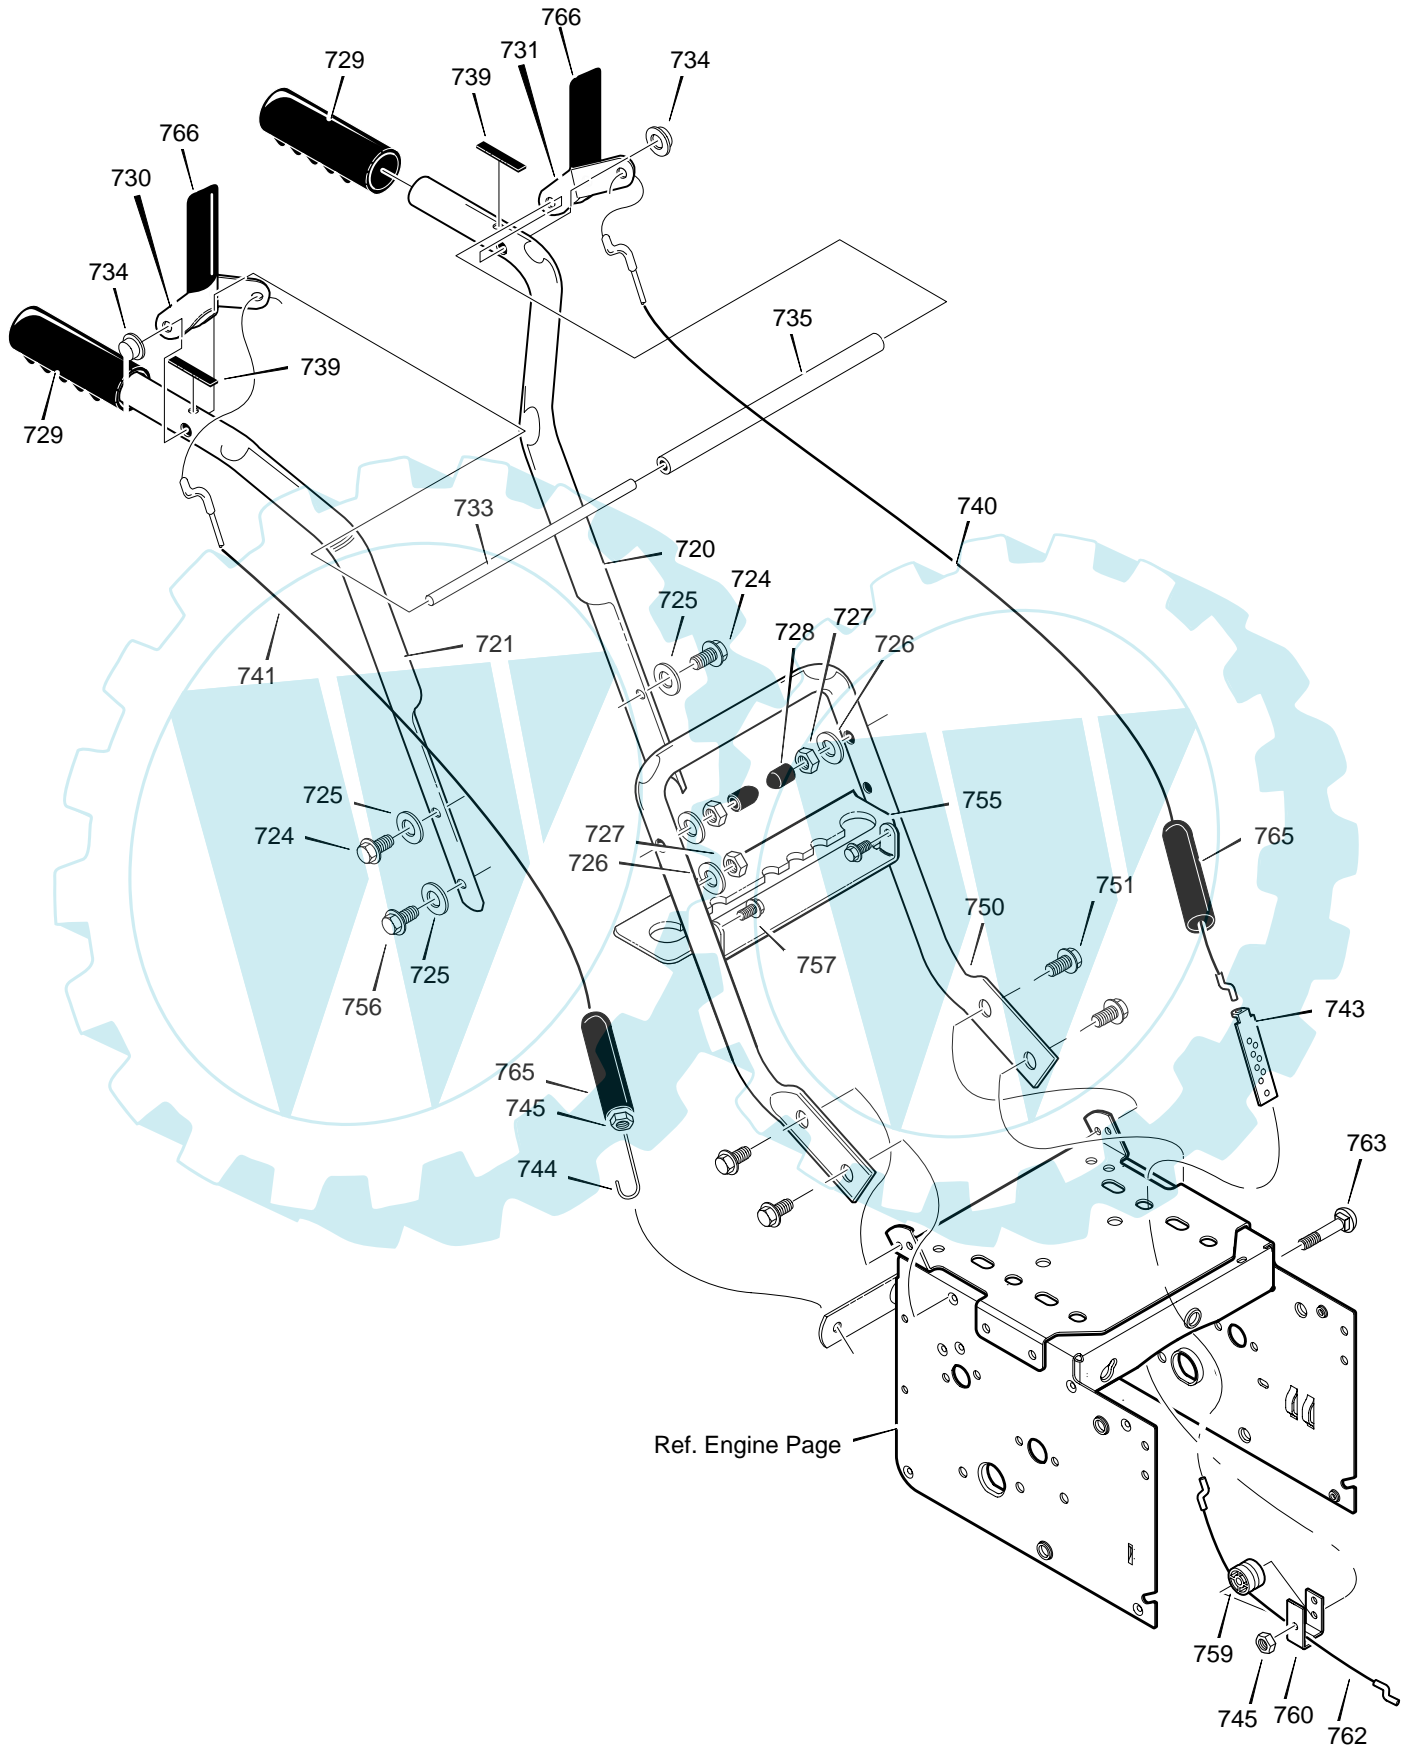

# REPAIR PARTS AUGER HOUSING

**MODEL 624508x61D**

**REPAIR PARTS  
AUGER HOUSING**

Key No.	Part No.	Description
480	762146	PULLEY, 4L 6.12X .67
481	577400	SCREW, 5/16-18X.63
482	2001022	KEY, SQUARE 3/16 X 3/4
485	1501158	SPACER, FRICTION PULLEY
490	582957 YZ	RETAINER, BALL BRNG
491	43846	BEARING, BALL
493	001X92	BOLT, HEX 5/16-18X .50
499	710026	NUT, 5/16-18 HEXWDFLLK
500	1501717E540	HOUSING, ASSY
510	581397E701	BLADE, SCRAPER
511	340714	BOLT, 1/4-20X.75
514	780285	NUT, 1/4-20
520	340518E701	AUGER, ASSY, LH
521	340523E701	AUGER, ASSY, RH
522	9524	SCREW, 1/4-20X1.75
523	3943	SPACER, SLEEVE
524	73826	NUT, 1/4-20
525	9517	BEARING, FLANGE
526	711862	NUT, 5/16-18
527	9357	SCREW, 5/16-18X .75
540	301380E701	SKID, HEIGHT ADJUST
541	340720	BOLT, 5/16-18 X .75
544	710026	NUT, 5/16-18
550	1501576	BRUSH, CLEANOUT
551	1501672	CLIP, RETAINER
552	06x115	SCREW
553	15x146	NUT
554	578063	BLOCK
- -	1501216	Kit, Shear Bolt

MODEL 624508x61D

REPAIR PARTS  
HANDLE

**MODEL 624508x61D**

**REPAIR PARTS  
HANDLE**

Key No.	Part No.	Description
720	1501205E701	HANDLE, UPPER LH
721	1501206E701	HANDLE, UPPER RH
724	11234	SCREW, 5/16-18X2.75
725	71071	WASHER, FLAT
726	71060	WASHER, SPTLK .31X.58X.08
727	15X144	NUT, 5/16-18 REGHEX
728	11261	STOP, RED PLASTIC
729	337399	GRIP-HANDLE FINGER
730	337816E701	LEVER, ASSY CLUTCH DRIVE RH
731	337815E701	LEVER, ASSY CLUTCH DRIVE LH
733	337381	ROD, PIVOT CLUTCH
734	761105	NUT, PUSH ON CAP
735	337373	SPACER-HANDLE
739	4049	BUMPER, RECTANGLE
740	1501123	CABLE, CLUTCH 28.44L
741	761872	CABLE, AUGER CLUTCH
743	313441	BRACKET, CABLE ADJUSTER
744	1673	SPRING, AUGER CLUTCH
745	15x145	NUT, 1/4-20
750	339541E701	HANDLE, LOWER
751	25x021	SCREW
755	337407E701	BRKT, GEAR SELECTOR
756	6751	SCREW, 5/16-18X2.00
757	310169	SCREW, 1/4-20 X 0.63
759	579860	SPOOL-CABLE, AUGER CLUTCH
760	1501059 YZ	BRACKET, CABLE SPOOL YZ
762	1501122	CABLE, LOWER DRIVE 12"
763	001798	BOLT, HEX 1/4-20 X 1.50 YZ
765	308146	BOOT, CLUTCH SPRING
766	337380	GRIP