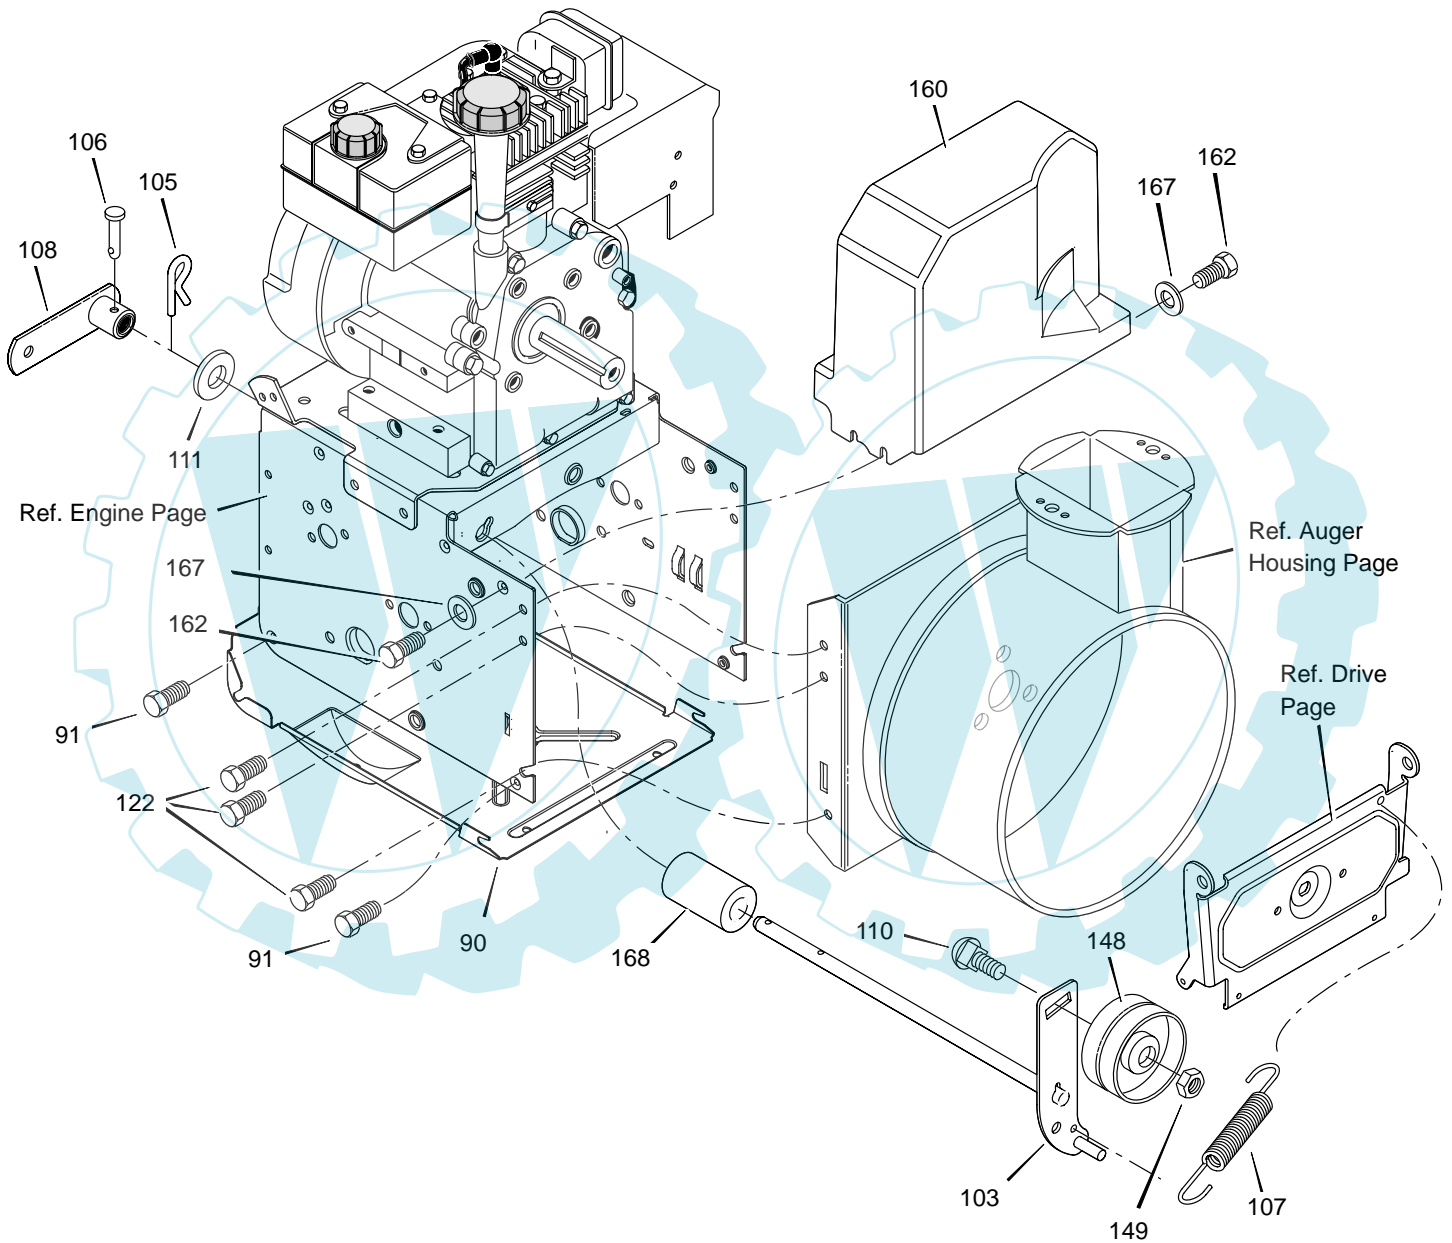

MODEL 624508x61D

REPAIR PARTS
FRAME

MODEL 624508x61D

REPAIR PARTS FRAME

Key No.	Part No.	Description
90	1501055E701	COVER, BOTTOM
91	310169	SCREW, 1/4-20X .63
103	1501111 YZ	IDLER ASSEMBLY, AUGER
105	711682	PIN, HAIR .38DIAx1.64LG
106	761761	PIN, CLEVIS 3/16" DIA
107	165X160	SPRING, TENSION
108	761675 YZ	ASSY., SPRING ATTACH
110	585781	BOLT, 3/8-16X1.25 CARR.
111	711617	WASHER, FLAT
122	780055	SCREW, TAP 5/16-18 X .50
148	50793	PULLEY, IDLER
149	590	NUT, JAM 3/8-16
160	1501053	COVER, BELT
162	26X306	SCREW, TAP
166	71067	WASHER, FLAT
168	1501200	SPACER, AUGER BRACKET