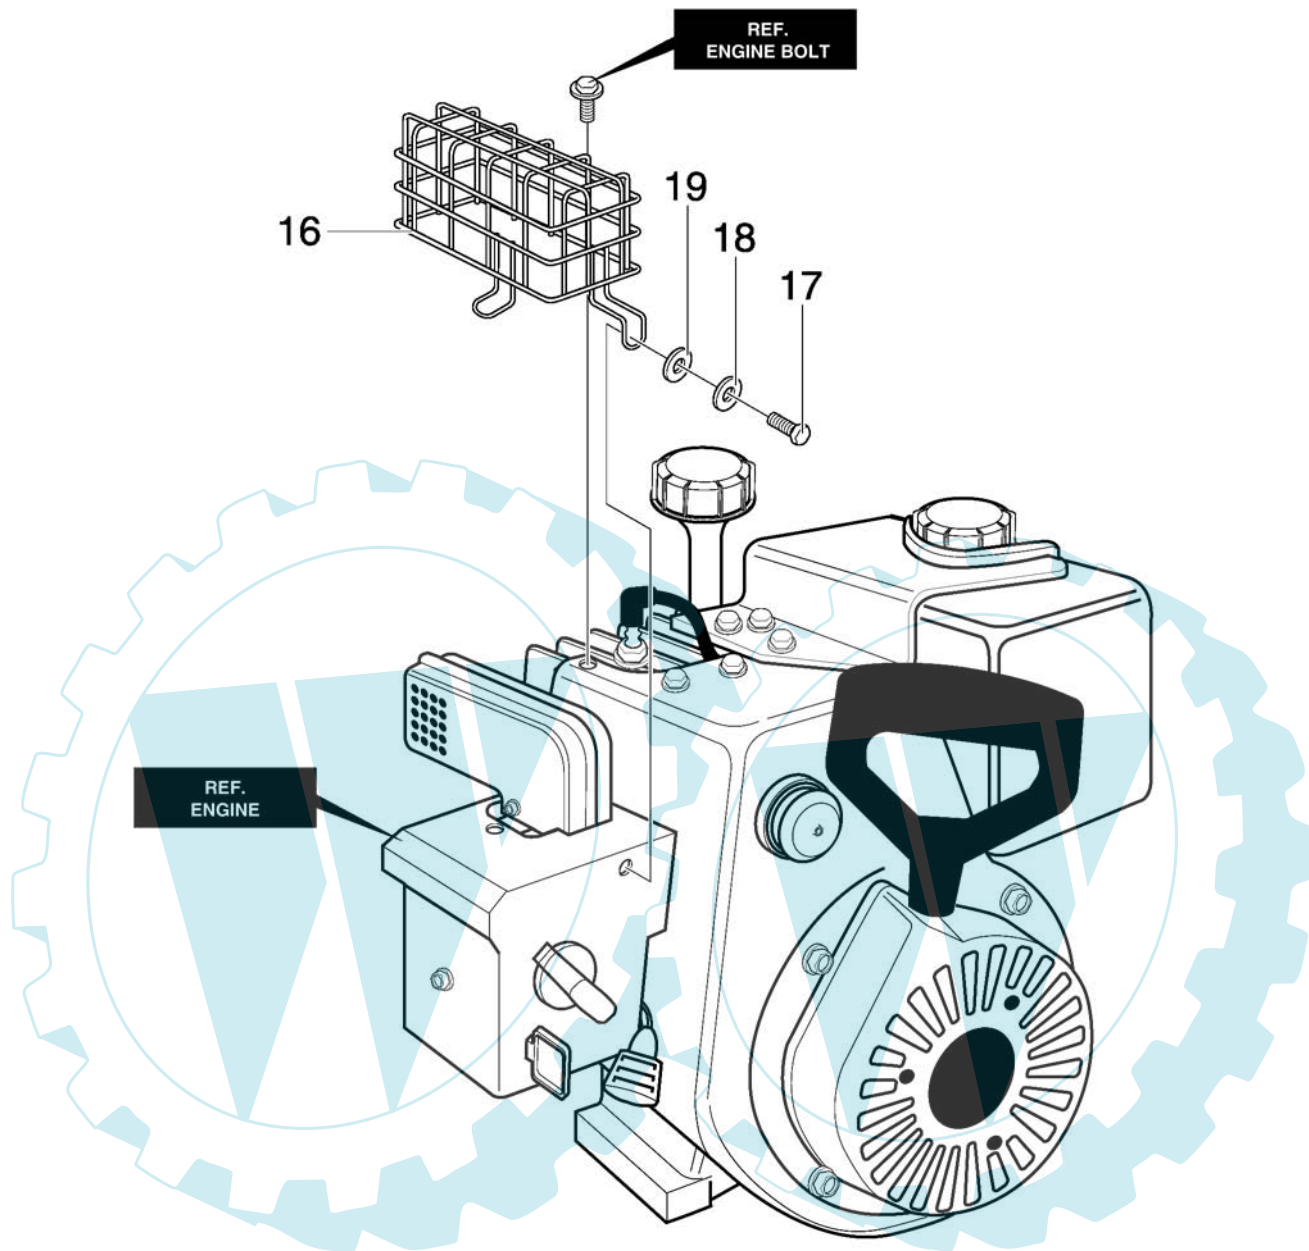

MODEL 624508x61D

REPAIR PARTS
MUFFLER GUARD

Key No.	Part No.	Description
16	578934	GUARD, MUFFLER
17	304807	SCREW
18	304810	WASHER
19	304809	WASHER