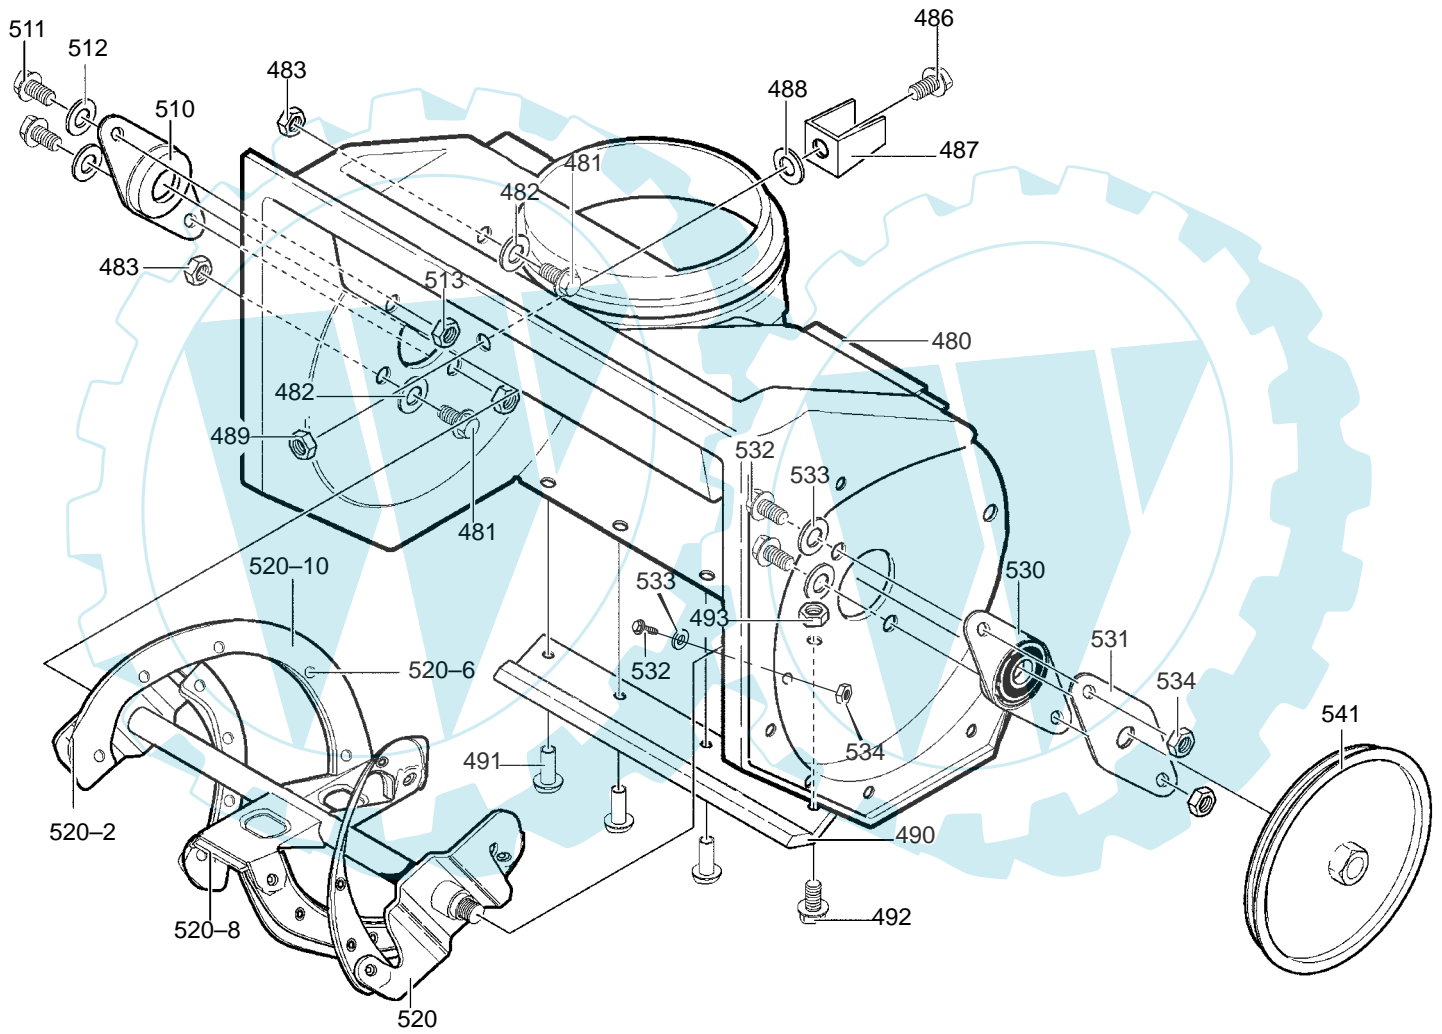

MODEL 620301x85NB

REPAIR PARTS
AUGER HOUSING

342517

MODEL 620301x85NB

**REPAIR PARTS
AUGER HOUSING**

KEY NO.	DESCRIPTION	PART NO.
480	HOUSING, ASSY	330312
481	SCREW, 1/4-20X.75	302628
482	WASHER, FLAT .281X.63X.065	71067
483	NUT, HEX 1/4-20 YZ	782585
486	SCREW, 1/4-20X.63	579052
487	BRACKET, STOP	331126
488	WASHER, FLAT .333X.87X.119	331211
489	NUT, 1/4-20 HEX NYLOCK	780029
490	BLADE, SCRAPER	334031
491	RIVET, OVSET	577707
492	SCREW, 1/4-20X.75	302628
493	NUT, 1/4-20 YZ	782585
510	BEARING, FLANGE	577023
511	SCREW, 1/4-20X1.00	710263
512	WASHER, FLAT .281X.63X.065	71067
513	NUT, 1/4-20	302635
520	AUGER, ASSY	302783
520-2	BLADE, AUGER	302565
520-6	RIVET	49838
520-8	BLADE, CENTER	335992
520-10	AUGER & BLADE SUPPORT	302552E701
530	BEARING & PLATE ASSY	583459
531	PLATE, RETAINER	334287
532	SCREW, 1/4-20X.63	579052
533	WASHER, FLAT .281X.63X.065	71067
534	NUT, 1/4-20	73826
541	PULLEY	338965