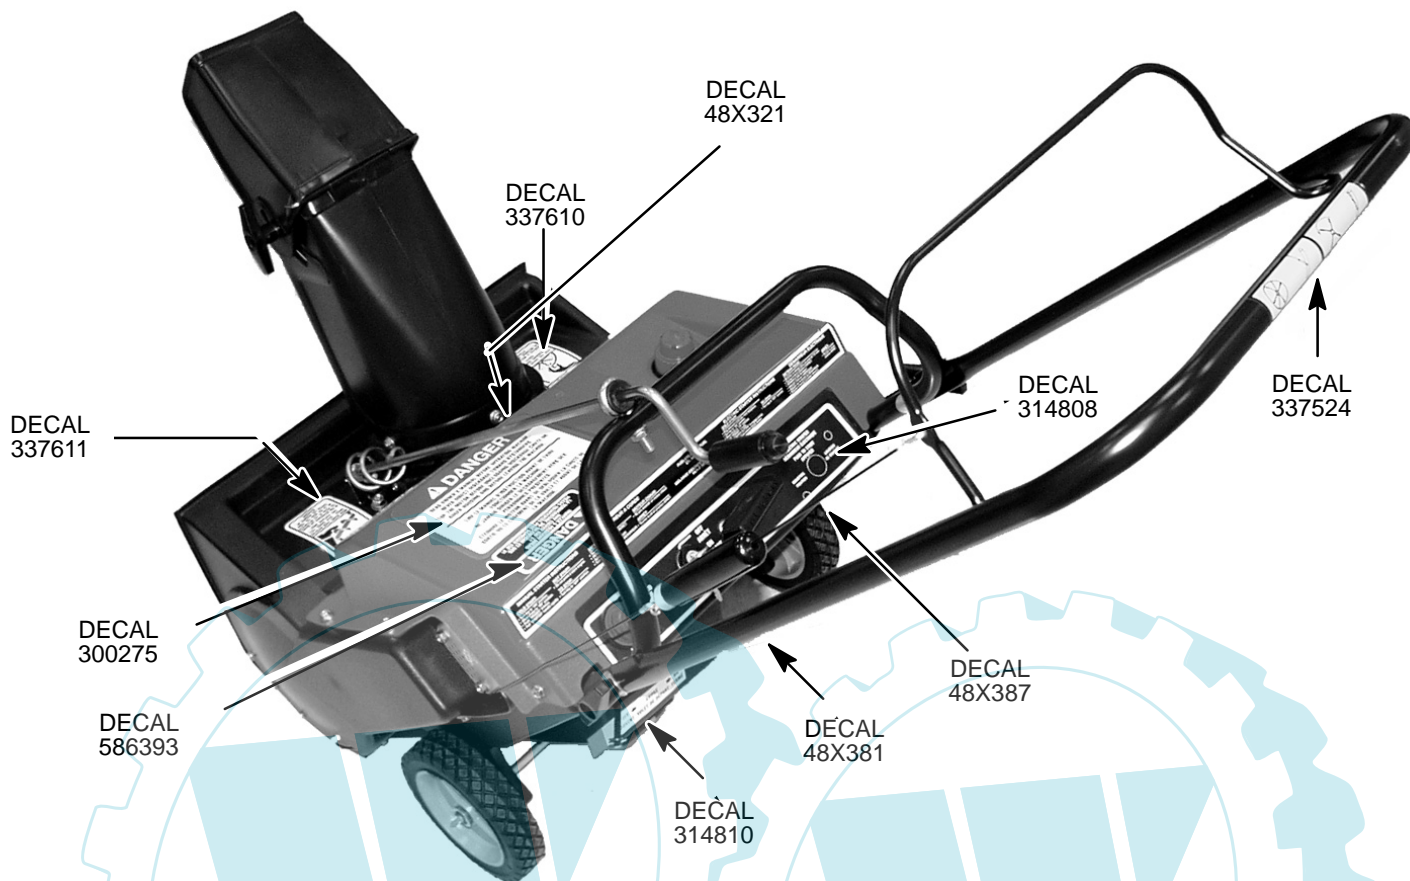

MODEL 620301x85NB

**REPAIR PARTS
CHUTE ROD ASSEMBLY**

313942

Key No.	Description	Part No.
850	ROD, ASSY UPPER CHUTE CONTROL	314996
851	WASHER, FLAT .406X.81X.066	71072
852	PIN, COTTER	71082
853	WASHER, CURVED SPRING	313431
855	WASHER, FLAT .406X.81X.066	71072
856	KNOB, SLEEVE	57082
857	NUT, PUSH	331532
860	BOLT, EYE 3/8-16X2.00	313712
861	GROMMET, EYE BOLT	148
863	WASHER	71062
864	NUT, HEX JAM 3/8-16	71045
870	BRACKET, CHUTE ROTATE	333946E701
871	BOLT, CARRIAGE 5/16-18X.75	340720
872	WASHER, FLAT .349X.69X.066	71071
873	WASHER .328X.60X.09	71060
874	NUT, HEX 5/16-18	71037

MODEL 620301x85NB

REPAIR PARTS

CHUTE GUARD

Key No.	Description	Part No.
595	GUARD, WIRE CHUTE	311206
596	SPRING, TORSION	51776
597	SPRING, TORSION	51777
598	NUT, ACORN	49106

MUFFLER GUARD

Key No.	Description	Part No.
180	GUARD, MUFFLER -EXPT	57139
181	SCREW	579052
182	WASHER, FLAT	71067
183	NUT, 1/4-20 TINN	578107

MODEL 620301x85NB

REPAIR PARTS

PART NO.	DESCRIPTION
314810	DECAL, OFF-CHOKE-ON
314808	DECAL, CONTROL PANEL
337524	DECAL, AUGER CONTROL BAR
48X321	DECAL, SNOWSTAR – STIGA
300275	DECAL, DANGER –READ
586393	DECAL, MUFFLER HOT
48X381	DECAL, EPA 3HP, MASS
337610	DECAL, DANGER CHUTE –HAND
337611	DECAL, DANGER AUGER –FOOT