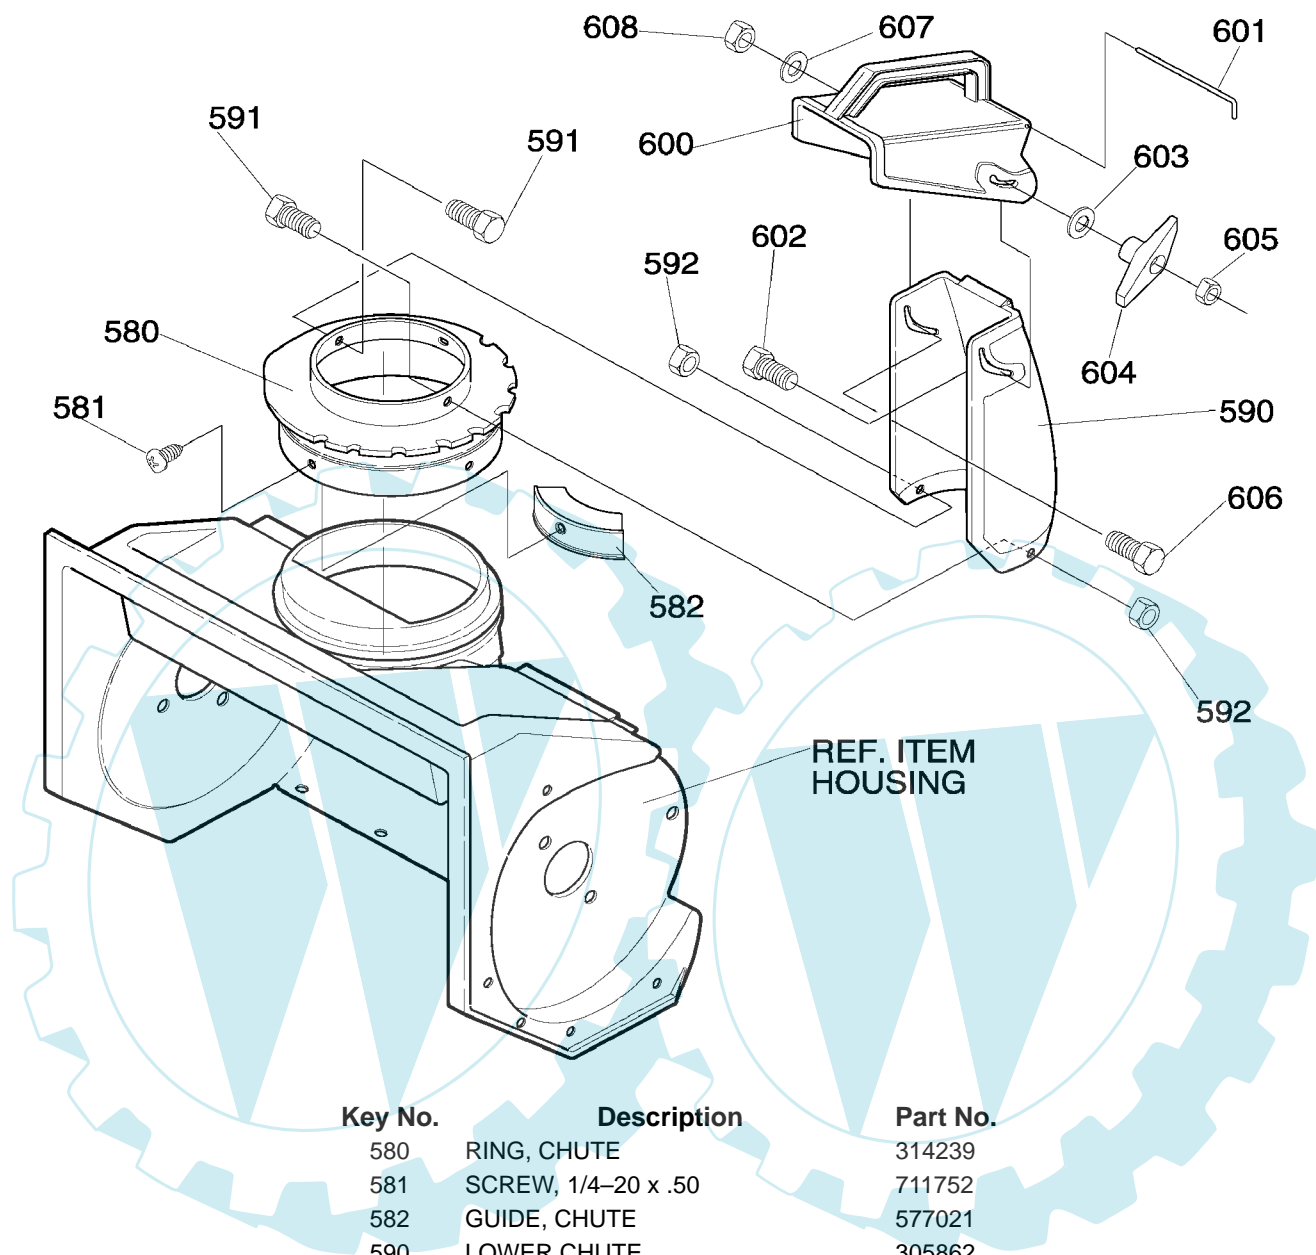

MODEL 620301x85NB

**REPAIR PARTS
ENGINE ASSEMBLY**

342519E

Key No.	Description	Part No.
10	ENGINE	
11	SCREW, 5/16-18 X.75	180077
12	WASHER, SPLTLK	018X16
14	WASHER, FLAT	71071
25	GUIDE, BELT	313440
28	SCREW	710312
33	SPRING, IDLER BRAKE	339017
40	ASSY, IDLER BRAKE ARM	1501013
41	BOLT	333594
42	NUT, 5/16-18	71391
45	PULLEY, IDLER	48924
46	BOLT, CARRIAGE	45892
47	NUT	590
70	PULLEY, ENGINE	338849
71	WASHER, BELLEVELLE	25840
72	SCREW, 5/16-24X.75	181595
73	WASHER, SPLTLK	018X16
75	BELT, V 3L 34.8"	760928
—	INSTRUCTION MONUAL	F-031048C
—	PARTS MANUAL	F-031077C

MODEL 620301x85NB

**REPAIR PARTS
DISCHARGE CHUTE ASSEMBLY**

Key No.	Description	Part No.
580	RING, CHUTE	314239
581	SCREW, 1/4-20 x .50	711752
582	GUIDE, CHUTE	577021
590	LOWER CHUTE	305862
591	SCREW, 1/4-20 x .50	313686
592	NUT, 1/4-20	782585
600	UPPER CHUTE W/HANDLE	305861
601	WIRE HINGE	310562
602	BOLT, 5/16-18 x 1.25	302843
603	FLATWASHER	71071
604	T KNOB	57171
605	NUT, 5/16-18	71037
606	SCREW, 5/16-18 x .756	578088
607	FLATWASHER	71071
608	NUT, 5/16-18	71391

MODEL 620301x85NB

REPAIR PARTS
WHEELS

Key No.	Description	Part No.
650	AXLE SHAFT	313678
651	WASHER, FLAT .391X1.00X1.25	583409
660	TIRE & RIM	760713
661	WASHER, FLAT .391X1.00X.125	583409
662	RING, RET E	577598