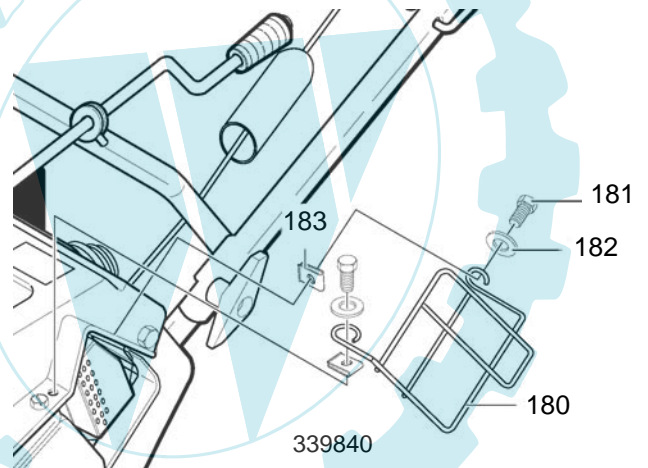

MODEL 620301x85NB

REPAIR PARTS
HANDLE ASSEMBLY

MODEL 620301x85NB

REPAIR PARTS HANDLE ASSEMBLY

Key No.	Description	Part No.
740	CABLE, UPPER	760774
741	BRACKET, CABLE ADJ	313441
742	CABLE, LOWER CONTROL	760773
743	BOOT, CLUTCH SPRING	308146
744	SPRING, EXTENSION	313471
750	HANDLE, LOWER	313487E701
751	SCREW, 1/4-20X1.25	313674
752	WASHER, FLAT	71067
753	NUT, 1/4-20	73826
755	BRACKET, CABLE	761486E701
756	BOLT	712234
757	PULLEY	39298
759	NUT, 1/4-20 YZ	782585
760	UPPER HANDLE	313489E701
761	BAIL, CONTROL	313308E701
762	BOLT	337584
763	WASHER, FORM	311936
764	KNOB, T 3.00 WD	57171
765	NUT, 5/16-18	71037

MODEL 620301x85NB

**REPAIR PARTS
CHUTE ROD ASSEMBLY**

313942

Key No.	Description	Part No.
850	ROD, ASSY UPPER CHUTE CONTROL	314996
851	WASHER, FLAT .406X.81X.066	71072
852	PIN, COTTER	71082
853	WASHER, CURVED SPRING	313431
855	WASHER, FLAT .406X.81X.066	71072
856	KNOB, SLEEVE	57082
857	NUT, PUSH	331532
860	BOLT, EYE 3/8-16X2.00	313712
861	GROMMET, EYE BOLT	148
863	WASHER	71062
864	NUT, HEX JAM 3/8-16	71045
870	BRACKET, CHUTE ROTATE	333946E701
871	BOLT, CARRIAGE 5/16-18X.75	340720
872	WASHER, FLAT .349X.69X.066	71071
873	WASHER .328X.60X.09	71060
874	NUT, HEX 5/16-18	71037

MODEL 620301x85NB

REPAIR PARTS

CHUTE GUARD

Key No.	Description	Part No.
595	GUARD, WIRE CHUTE	311206
596	SPRING, TORSION	51776
597	SPRING, TORSION	51777
598	NUT, ACORN	49106

MUFFLER GUARD

Key No.	Description	Part No.
180	GUARD, MUFFLER -EXPT	57139
181	SCREW	579052
182	WASHER, FLAT	71067
183	NUT, 1/4-20 TINN	578107

MODEL 620301x85NB

REPAIR PARTS

PART NO.	DESCRIPTION
314810	DECAL, OFF-CHOKE-ON
314808	DECAL, CONTROL PANEL
337524	DECAL, AUGER CONTROL BAR
48X321	DECAL, SNOWSTAR – STIGA
300275	DECAL, DANGER –READ
586393	DECAL, MUFFLER HOT
48X381	DECAL, EPA 3HP, MASS
337610	DECAL, DANGER CHUTE –HAND
337611	DECAL, DANGER AUGER –FOOT