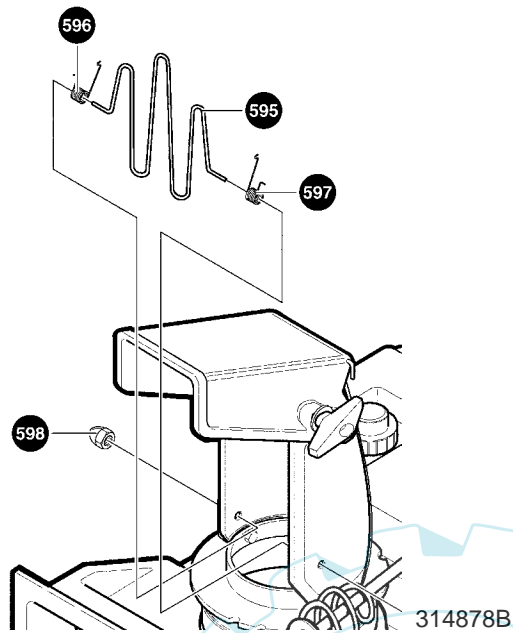

MODEL 620301x85NB

REPAIR PARTS
WHEELS

Key No.	Description	Part No.
650	AXLE SHAFT	313678
651	WASHER, FLAT .391X1.00X1.25	583409
660	TIRE & RIM	760713
661	WASHER, FLAT .391X1.00X.125	583409
662	RING, RET E	577598

MODEL 620301x85NB

REPAIR PARTS
HANDLE ASSEMBLY

MODEL 620301x85NB

REPAIR PARTS HANDLE ASSEMBLY

Key No.	Description	Part No.
740	CABLE, UPPER	760774
741	BRACKET, CABLE ADJ	313441
742	CABLE, LOWER CONTROL	760773
743	BOOT, CLUTCH SPRING	308146
744	SPRING, EXTENSION	313471
750	HANDLE, LOWER	313487E701
751	SCREW, 1/4-20X1.25	313674
752	WASHER, FLAT	71067
753	NUT, 1/4-20	73826
755	BRACKET, CABLE	761486E701
756	BOLT	712234
757	PULLEY	39298
759	NUT, 1/4-20 YZ	782585
760	UPPER HANDLE	313489E701
761	BAIL, CONTROL	313308E701
762	BOLT	337584
763	WASHER, FORM	311936
764	KNOB, T 3.00 WD	57171
765	NUT, 5/16-18	71037

MODEL 620301x85NB

**REPAIR PARTS
CHUTE ROD ASSEMBLY**

313942

Key No.	Description	Part No.
850	ROD, ASSY UPPER CHUTE CONTROL	314996
851	WASHER, FLAT .406X.81X.066	71072
852	PIN, COTTER	71082
853	WASHER, CURVED SPRING	313431
855	WASHER, FLAT .406X.81X.066	71072
856	KNOB, SLEEVE	57082
857	NUT, PUSH	331532
860	BOLT, EYE 3/8-16X2.00	313712
861	GROMMET, EYE BOLT	148
863	WASHER	71062
864	NUT, HEX JAM 3/8-16	71045
870	BRACKET, CHUTE ROTATE	333946E701
871	BOLT, CARRIAGE 5/16-18X.75	340720
872	WASHER, FLAT .349X.69X.066	71071
873	WASHER .328X.60X.09	71060
874	NUT, HEX 5/16-18	71037

MODEL 620301x85NB

REPAIR PARTS

CHUTE GUARD

Key No.	Description	Part No.
595	GUARD, WIRE CHUTE	311206
596	SPRING, TORSION	51776
597	SPRING, TORSION	51777
598	NUT, ACORN	49106

MUFFLER GUARD

Key No.	Description	Part No.
180	GUARD, MUFFLER -EXPT	57139
181	SCREW	579052
182	WASHER, FLAT	71067
183	NUT, 1/4-20 TINN	578107