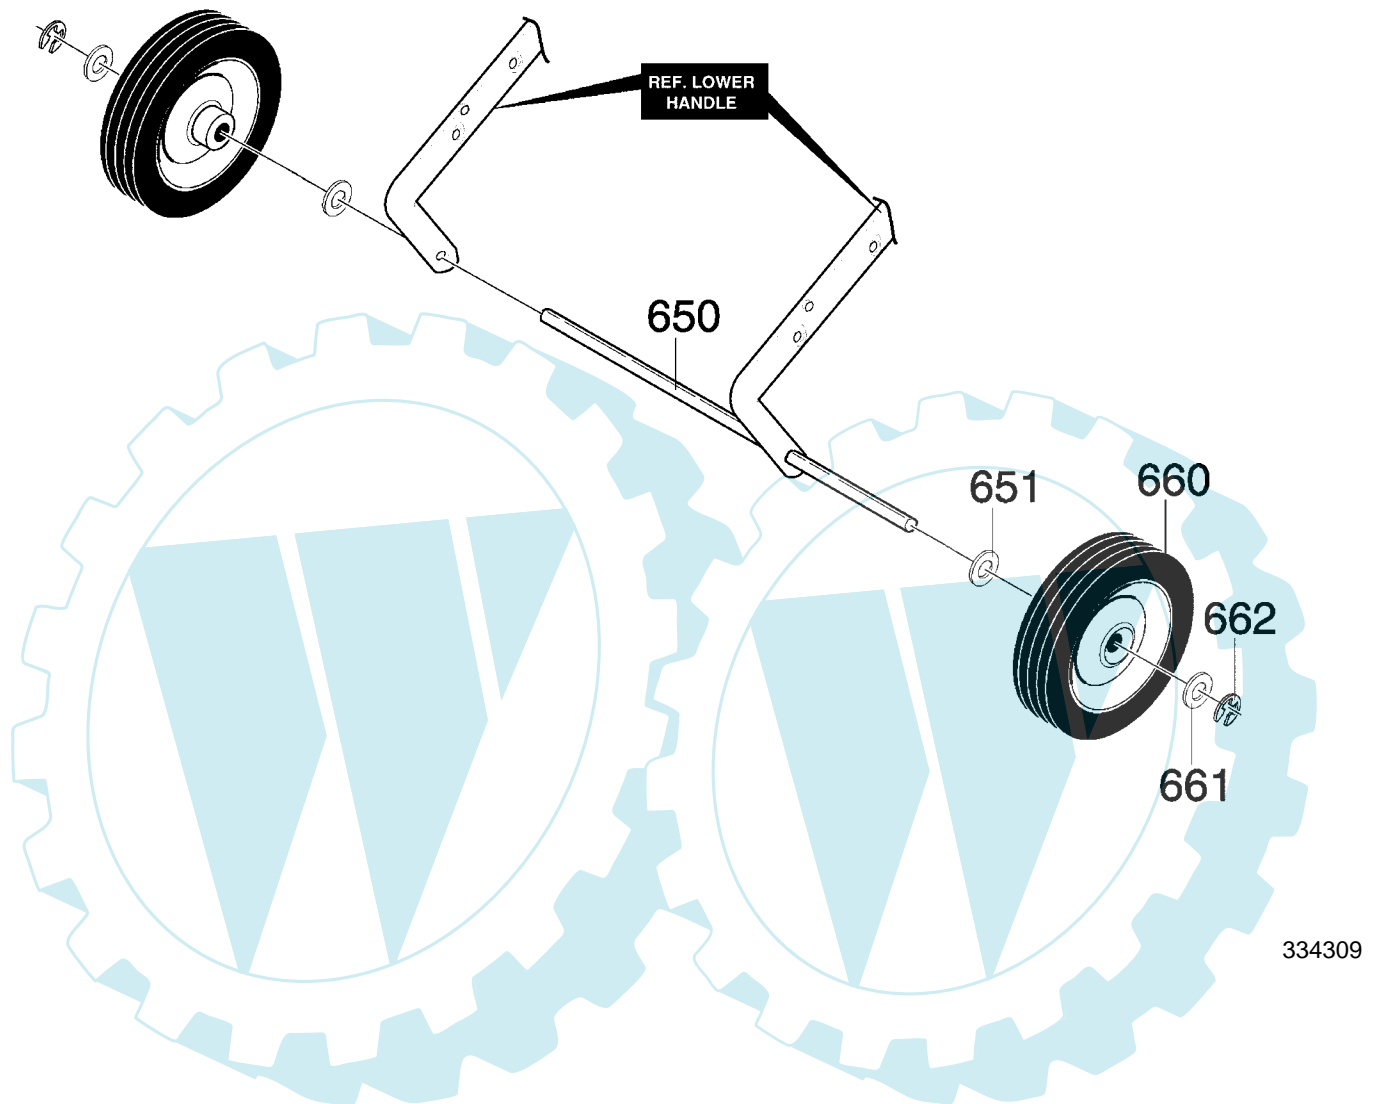

MODEL 620301x85NB

**REPAIR PARTS
DISCHARGE CHUTE ASSEMBLY**

Key No.	Description	Part No.
580	RING, CHUTE	314239
581	SCREW, 1/4-20 x .50	711752
582	GUIDE, CHUTE	577021
590	LOWER CHUTE	305862
591	SCREW, 1/4-20 x .50	313686
592	NUT, 1/4-20	782585
600	UPPER CHUTE W/HANDLE	305861
601	WIRE HINGE	310562
602	BOLT, 5/16-18 x 1.25	302843
603	FLATWASHER	71071
604	T KNOB	57171
605	NUT, 5/16-18	71037
606	SCREW, 5/16-18 x .756	578088
607	FLATWASHER	71071
608	NUT, 5/16-18	71391

MODEL 620301x85NB

REPAIR PARTS
WHEELS

Key No.	Description	Part No.
650	AXLE SHAFT	313678
651	WASHER, FLAT .391X1.00X1.25	583409
660	TIRE & RIM	760713
661	WASHER, FLAT .391X1.00X.125	583409
662	RING, RET E	577598

MODEL 620301x85NB

REPAIR PARTS
HANDLE ASSEMBLY

MODEL 620301x85NB

REPAIR PARTS HANDLE ASSEMBLY

Key No.	Description	Part No.
740	CABLE, UPPER	760774
741	BRACKET, CABLE ADJ	313441
742	CABLE, LOWER CONTROL	760773
743	BOOT, CLUTCH SPRING	308146
744	SPRING, EXTENSION	313471
750	HANDLE, LOWER	313487E701
751	SCREW, 1/4-20X1.25	313674
752	WASHER, FLAT	71067
753	NUT, 1/4-20	73826
755	BRACKET, CABLE	761486E701
756	BOLT	712234
757	PULLEY	39298
759	NUT, 1/4-20 YZ	782585
760	UPPER HANDLE	313489E701
761	BAIL, CONTROL	313308E701
762	BOLT	337584
763	WASHER, FORM	311936
764	KNOB, T 3.00 WD	57171
765	NUT, 5/16-18	71037