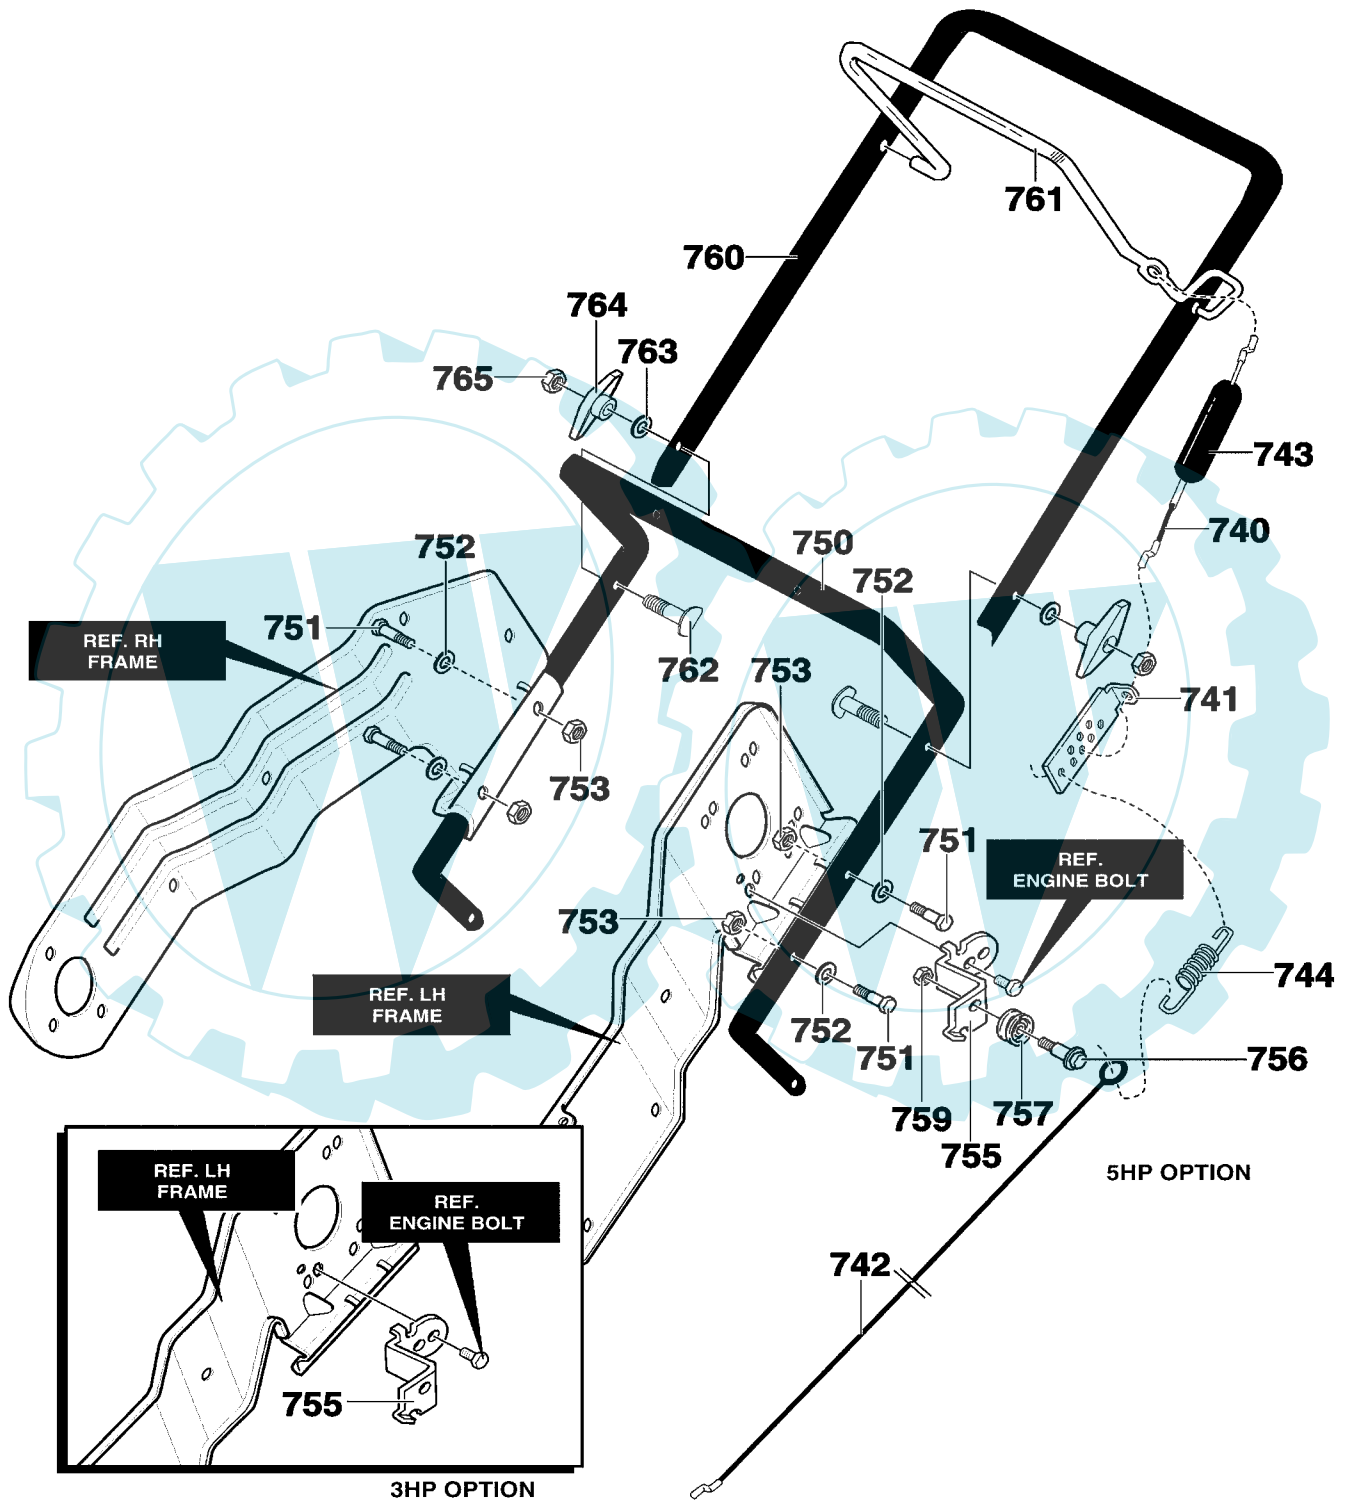

MODEL 620301x85NB

**REPAIR PARTS
DISCHARGE CHUTE ASSEMBLY**

Key No.	Description	Part No.
580	RING, CHUTE	314239
581	SCREW, 1/4-20 x .50	711752
582	GUIDE, CHUTE	577021
590	LOWER CHUTE	305862
591	SCREW, 1/4-20 x .50	313686
592	NUT, 1/4-20	782585
600	UPPER CHUTE W/HANDLE	305861
601	WIRE HINGE	310562
602	BOLT, 5/16-18 x 1.25	302843
603	FLATWASHER	71071
604	T KNOB	57171
605	NUT, 5/16-18	71037
606	SCREW, 5/16-18 x .756	578088
607	FLATWASHER	71071
608	NUT, 5/16-18	71391

MODEL 620301x85NB

REPAIR PARTS
WHEELS

Key No.	Description	Part No.
650	AXLE SHAFT	313678
651	WASHER, FLAT .391X1.00X1.25	583409
660	TIRE & RIM	760713
661	WASHER, FLAT .391X1.00X.125	583409
662	RING, RET E	577598

MODEL 620301x85NB

REPAIR PARTS
HANDLE ASSEMBLY

MODEL 620301x85NB

REPAIR PARTS HANDLE ASSEMBLY

Key No.	Description	Part No.
740	CABLE, UPPER	760774
741	BRACKET, CABLE ADJ	313441
742	CABLE, LOWER CONTROL	760773
743	BOOT, CLUTCH SPRING	308146
744	SPRING, EXTENSION	313471
750	HANDLE, LOWER	313487E701
751	SCREW, 1/4-20X1.25	313674
752	WASHER, FLAT	71067
753	NUT, 1/4-20	73826
755	BRACKET, CABLE	761486E701
756	BOLT	712234
757	PULLEY	39298
759	NUT, 1/4-20 YZ	782585
760	UPPER HANDLE	313489E701
761	BAIL, CONTROL	313308E701
762	BOLT	337584
763	WASHER, FORM	311936
764	KNOB, T 3.00 WD	57171
765	NUT, 5/16-18	71037

MODEL 620301x85NB

**REPAIR PARTS
CHUTE ROD ASSEMBLY**

313942

Key No.	Description	Part No.
850	ROD, ASSY UPPER CHUTE CONTROL	314996
851	WASHER, FLAT .406X.81X.066	71072
852	PIN, COTTER	71082
853	WASHER, CURVED SPRING	313431
855	WASHER, FLAT .406X.81X.066	71072
856	KNOB, SLEEVE	57082
857	NUT, PUSH	331532
860	BOLT, EYE 3/8-16X2.00	313712
861	GROMMET, EYE BOLT	148
863	WASHER	71062
864	NUT, HEX JAM 3/8-16	71045
870	BRACKET, CHUTE ROTATE	333946E701
871	BOLT, CARRIAGE 5/16-18X.75	340720
872	WASHER, FLAT .349X.69X.066	71071
873	WASHER .328X.60X.09	71060
874	NUT, HEX 5/16-18	71037