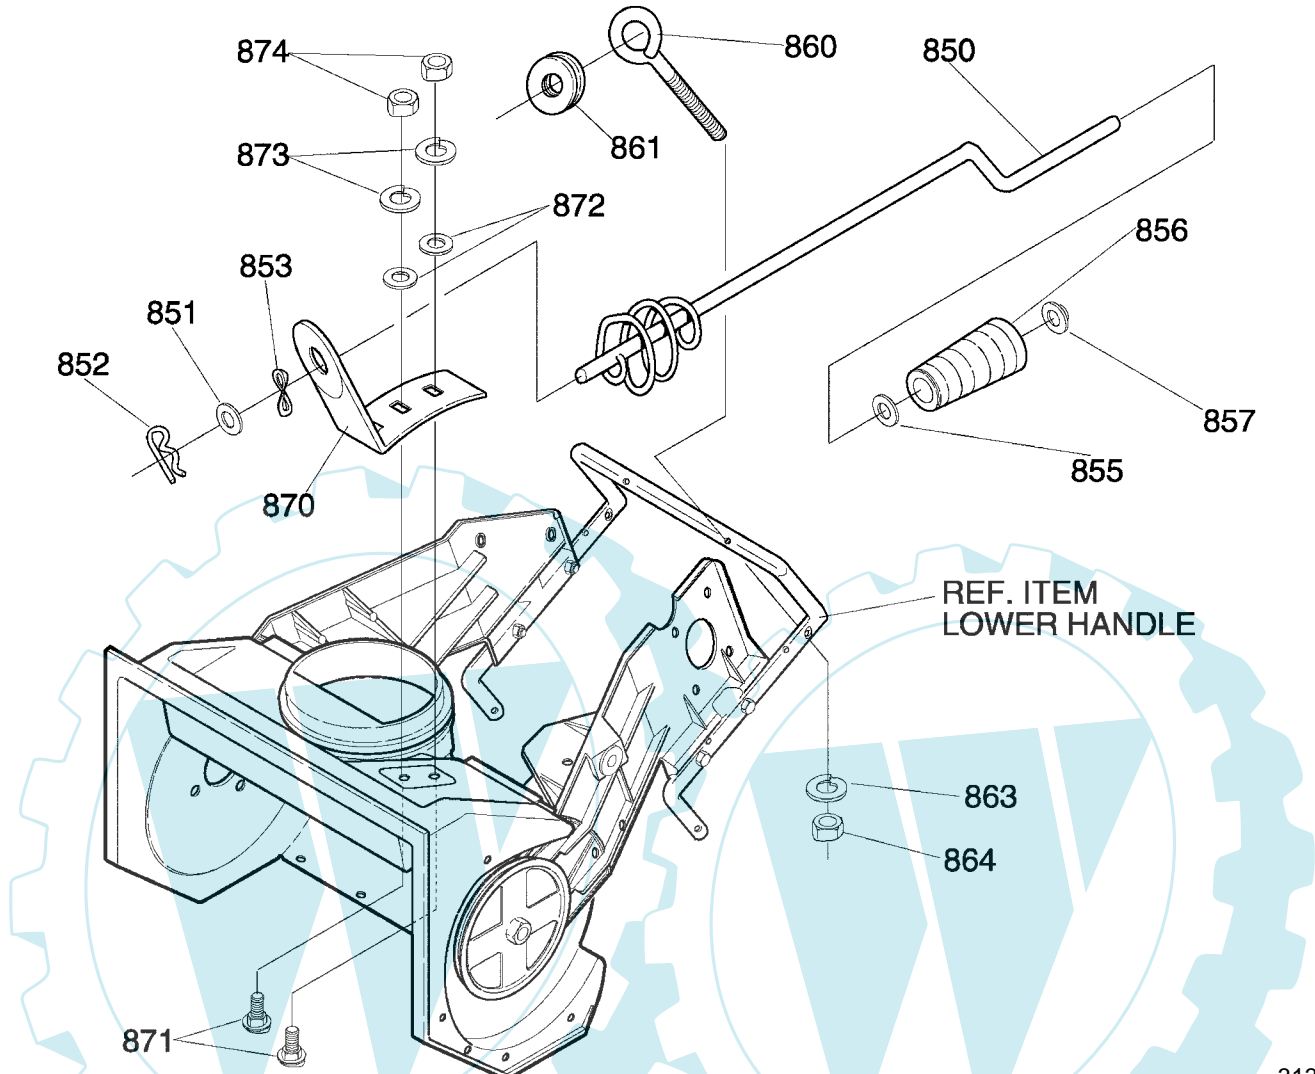

MODEL 620301x85NB

REPAIR PARTS
WHEELS

Key No.	Description	Part No.
650	AXLE SHAFT	313678
651	WASHER, FLAT .391X1.00X1.25	583409
660	TIRE & RIM	760713
661	WASHER, FLAT .391X1.00X.125	583409
662	RING, RET E	577598

MODEL 620301x85NB

REPAIR PARTS
HANDLE ASSEMBLY

MODEL 620301x85NB

REPAIR PARTS HANDLE ASSEMBLY

Key No.	Description	Part No.
740	CABLE, UPPER	760774
741	BRACKET, CABLE ADJ	313441
742	CABLE, LOWER CONTROL	760773
743	BOOT, CLUTCH SPRING	308146
744	SPRING, EXTENSION	313471
750	HANDLE, LOWER	313487E701
751	SCREW, 1/4-20X1.25	313674
752	WASHER, FLAT	71067
753	NUT, 1/4-20	73826
755	BRACKET, CABLE	761486E701
756	BOLT	712234
757	PULLEY	39298
759	NUT, 1/4-20 YZ	782585
760	UPPER HANDLE	313489E701
761	BAIL, CONTROL	313308E701
762	BOLT	337584
763	WASHER, FORM	311936
764	KNOB, T 3.00 WD	57171
765	NUT, 5/16-18	71037

MODEL 620301x85NB

**REPAIR PARTS
CHUTE ROD ASSEMBLY**

313942

Key No.	Description	Part No.
850	ROD, ASSY UPPER CHUTE CONTROL	314996
851	WASHER, FLAT .406X.81X.066	71072
852	PIN, COTTER	71082
853	WASHER, CURVED SPRING	313431
855	WASHER, FLAT .406X.81X.066	71072
856	KNOB, SLEEVE	57082
857	NUT, PUSH	331532
860	BOLT, EYE 3/8-16X2.00	313712
861	GROMMET, EYE BOLT	148
863	WASHER	71062
864	NUT, HEX JAM 3/8-16	71045
870	BRACKET, CHUTE ROTATE	333946E701
871	BOLT, CARRIAGE 5/16-18X.75	340720
872	WASHER, FLAT .349X.69X.066	71071
873	WASHER .328X.60X.09	71060
874	NUT, HEX 5/16-18	71037