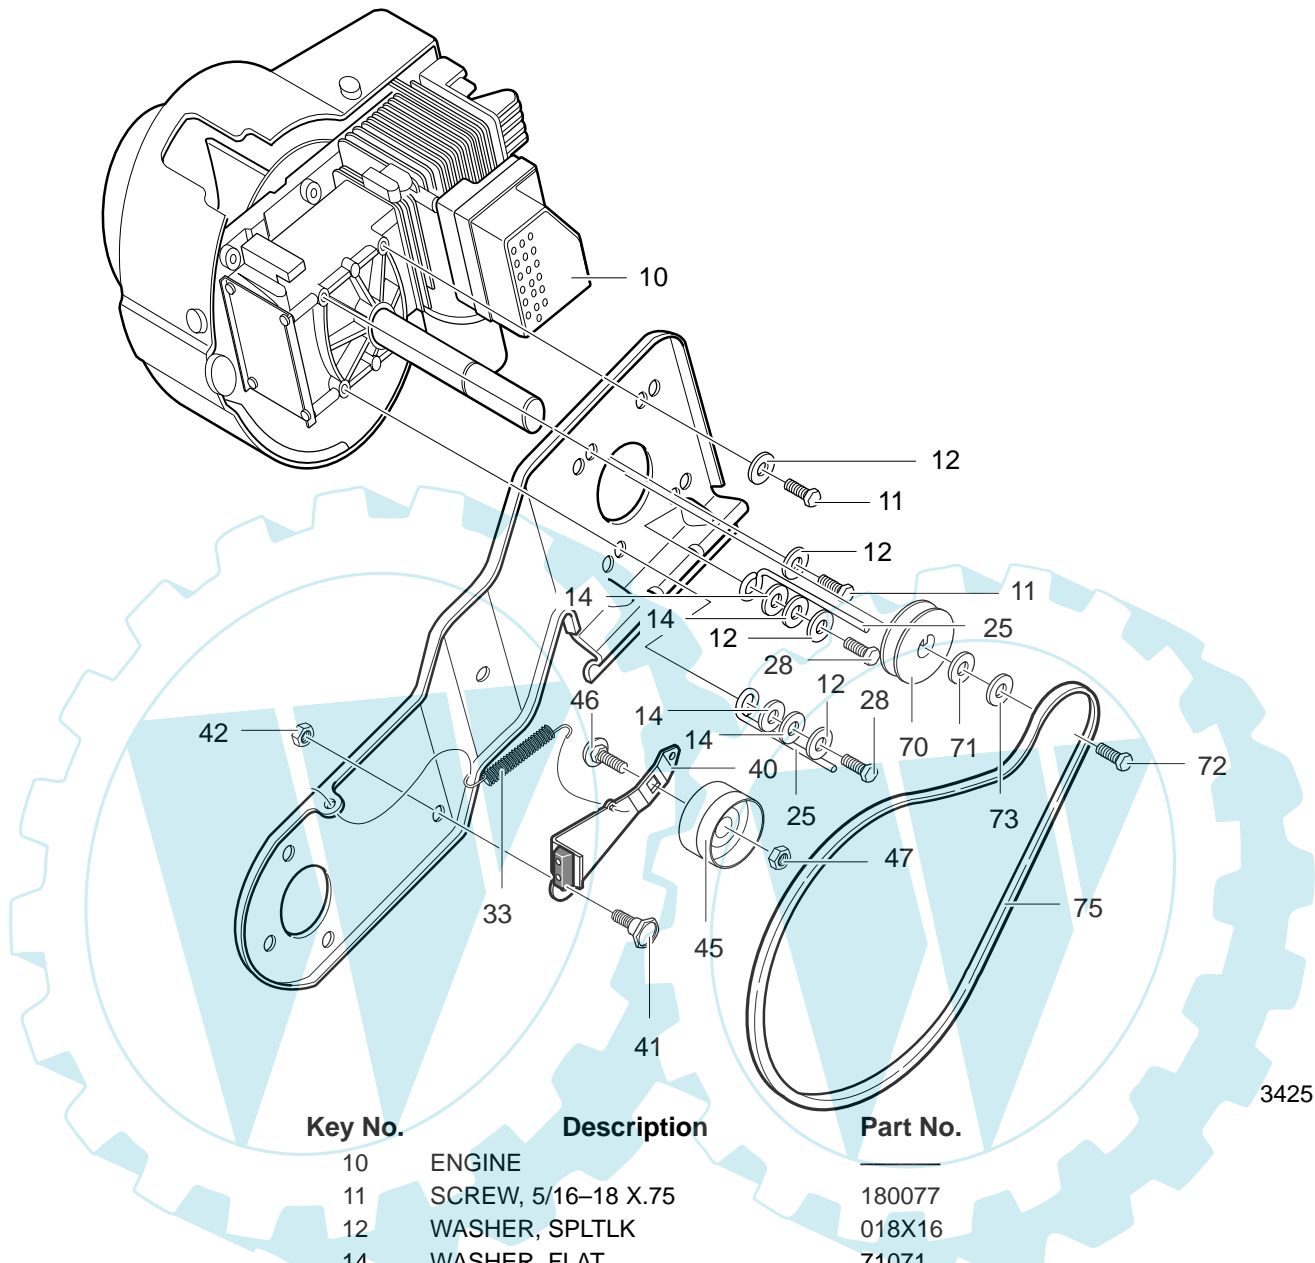

MODEL 620301x85NB

**REPAIR PARTS
ENGINE ASSEMBLY**

342519E

Key No.	Description	Part No.
10	ENGINE	
11	SCREW, 5/16-18 X.75	180077
12	WASHER, SPLTLK	018X16
14	WASHER, FLAT	71071
25	GUIDE, BELT	313440
28	SCREW	710312
33	SPRING, IDLER BRAKE	339017
40	ASSY, IDLER BRAKE ARM	1501013
41	BOLT	333594
42	NUT, 5/16-18	71391
45	PULLEY, IDLER	48924
46	BOLT, CARRIAGE	45892
47	NUT	590
70	PULLEY, ENGINE	338849
71	WASHER, BELLEVELLE	25840
72	SCREW, 5/16-24X.75	181595
73	WASHER, SPLTLK	018X16
75	BELT, V 3L 34.8"	760928
—	INSTRUCTION MONUAL	F-031048C
—	PARTS MANUAL	F-031077C

MODEL 620301x85NB

**REPAIR PARTS
FRAME COMPONENTS ASSEMBLY**

342516

Key No.	Description	Part No.
80	FRAME SIDE SUPPORT RH	760272E701
81	FRAME SIDE SUPPORT LH	760271E701
90	ROD, SUPPORT	760169
91	WASHER, HVSP TLK	71063
92	NUT, 3/8-16 REG HEX	71044
100	BRACKET, GAS TANK	578093E701
101	SCREW, 1/4-20X.75	302628
102	NUT, 1/4-20 REG HEX CTRLK YZ	782585
110	TANK, FUEL	55381
111	SCREW, 1/4-14X.88 WAHHTAP	313681
112	CAP, GAS-BLACK	315433
113	TUBING 11.50 IN.	327290
114	CLAMP, FUEL LINE	48672