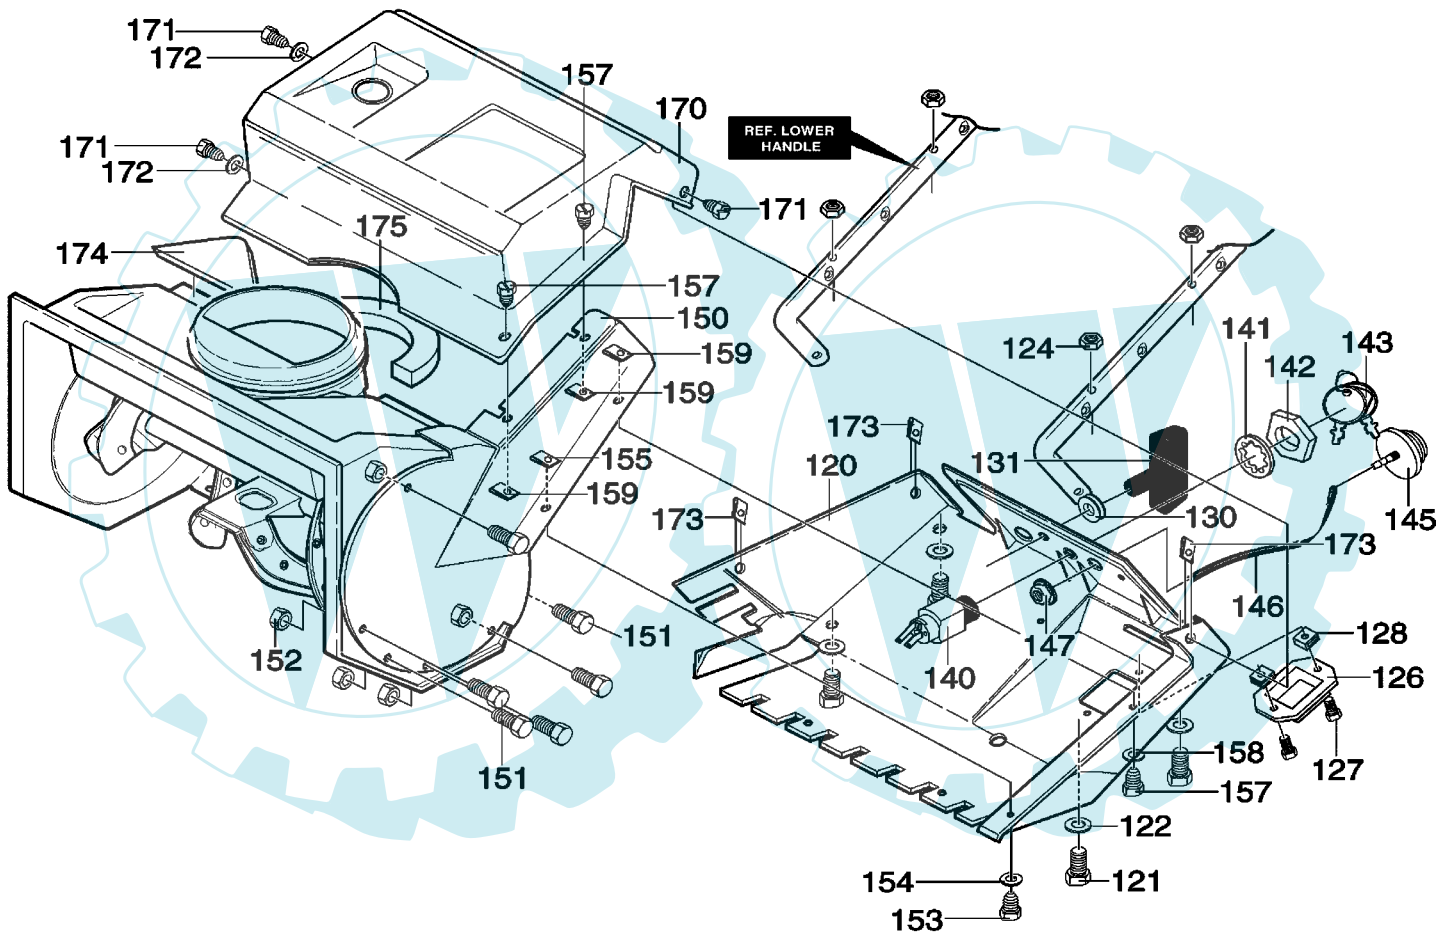

MODEL 620301x85NB

REPAIR PARTS
TOP COVER ASSEMBLY

313937

MODEL 620301x85NB

REPAIR PARTS TOP COVER ASSEMBLY

KEY NO.	DESCRIPTION	PART NO.
120	COVER, BOTTOM	302265
121	SCREW, 1/4-20X1.25	313674
122	WASHER, FLAT .281X.63X.065	71067
124	NUT, 1/4-20 YZ	782585
126	COVER, CARB	326212
127	SCREW, 1/4-14X.75	313685
128	NUT, 1/4-10 SPEED J TYPE	578109
130	GROMMET & WASHER, ROPE GUIDE	57587
131	KNOB, STAND TEE	333643
140	SWITCH, IGNITION	56992
141	WASHER	313683
142	NUT, 5/8-32 ACC	300193
143	2 KEYS & RING	49643
145	PRIMER, ENGINE	54601
146	HOSE, PRIMER	1259
147	KEPS NUT, 1/4-20	271172
150	COVER, BELT	57036
151	SCREW, 10-24X.50	12342
152	NUT, #10-24	312300
153	SCREW, 1/4-20X.50	313686
154	WASHER, FLAT .281X.63X.065	71067
155	NUT, 1/4-20 TINN	578107
157	SCREW, 1/4-14X.75	313685
158	WASHER, FLAT .281X.63X.065	71067
159	NUT, 1/4-20 SPEED J TYPE	578109
170	COVER, TOP	337099
171	SCREW, 1/4-14X.75	313685
172	WASHER, FLAT .281X.63X.065	71067
173	NUT, 1/4-10 SPEED J TYPE	578109
174	SEAL, FOAM	55379
175	SEAL, STRIP CHUTE & GAS SEAL	55380