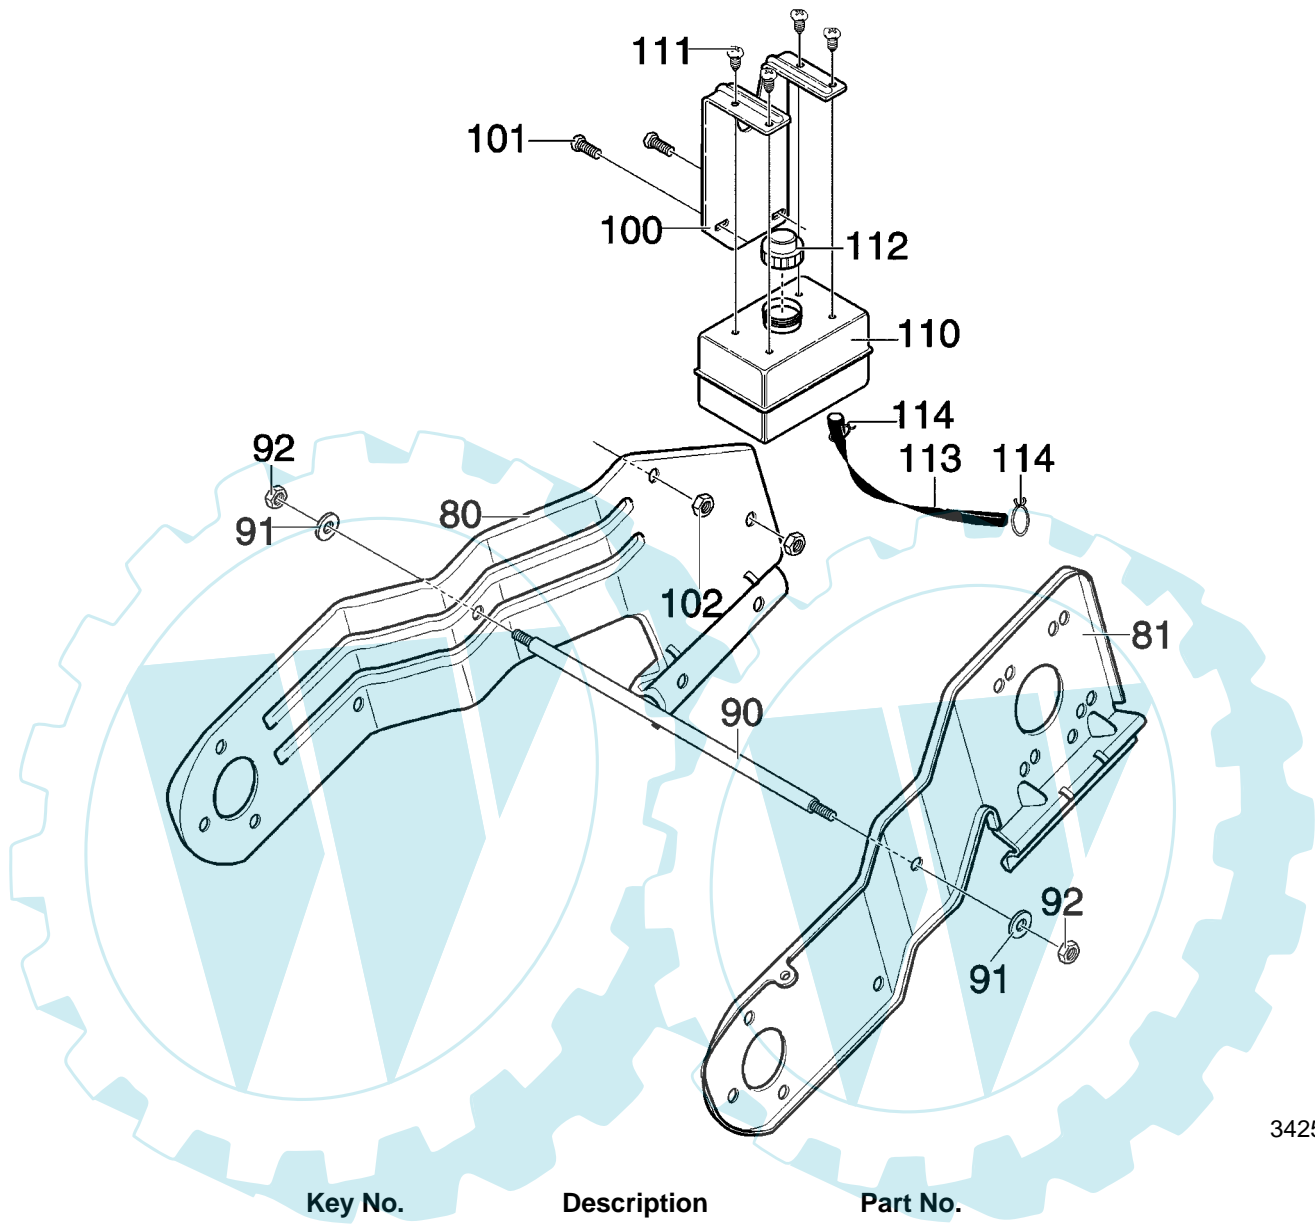

MODEL 620301x85NB

**REPAIR PARTS
ENGINE ASSEMBLY**

342519E

Key No.	Description	Part No.
10	ENGINE	
11	SCREW, 5/16-18 X.75	180077
12	WASHER, SPLTLK	018X16
14	WASHER, FLAT	71071
25	GUIDE, BELT	313440
28	SCREW	710312
33	SPRING, IDLER BRAKE	339017
40	ASSY, IDLER BRAKE ARM	1501013
41	BOLT	333594
42	NUT, 5/16-18	71391
45	PULLEY, IDLER	48924
46	BOLT, CARRIAGE	45892
47	NUT	590
70	PULLEY, ENGINE	338849
71	WASHER, BELLEVELLE	25840
72	SCREW, 5/16-24X.75	181595
73	WASHER, SPLTLK	018X16
75	BELT, V 3L 34.8"	760928
—	INSTRUCTION MONUAL	F-031048C
—	PARTS MANUAL	F-031077C

MODEL 620301x85NB

**REPAIR PARTS
FRAME COMPONENTS ASSEMBLY**

342516

Key No.	Description	Part No.
80	FRAME SIDE SUPPORT RH	760272E701
81	FRAME SIDE SUPPORT LH	760271E701
90	ROD, SUPPORT	760169
91	WASHER, HVSP TLK	71063
92	NUT, 3/8-16 REG HEX	71044
100	BRACKET, GAS TANK	578093E701
101	SCREW, 1/4-20X.75	302628
102	NUT, 1/4-20 REG HEX CTRLK YZ	782585
110	TANK, FUEL	55381
111	SCREW, 1/4-14X.88 WAHHTAP	313681
112	CAP, GAS-BLACK	315433
113	TUBING 11.50 IN.	327290
114	CLAMP, FUEL LINE	48672