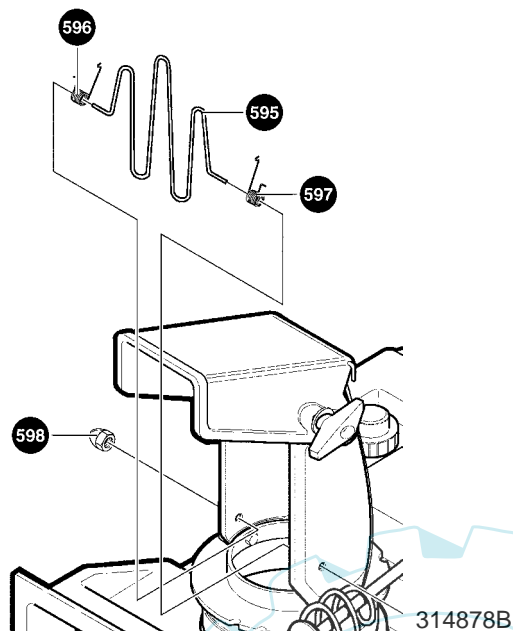

MODEL 620301x61NB

REPAIR PARTS
WHEELS

Key No.	Part No.	Description
650	313678	AXLE SHAFT
651	583409	WASHER, FLAT .391X1.00X1.25
660	760713	TIRE & RIM
661	583409	WASHER, FLAT .391X1.00X.125
662	577598	RING, RET E

MODEL 620301x61NB

REPAIR PARTS
HANDLE ASSEMBLY

342532

MODEL 620301x61NB

REPAIR PARTS HANDLE ASSEMBLY

Key No.	Part No.	Description
740	760774	CABLE, UPPER
741	313441	BRACKET, CABLE ADJ
742	760773	CABLE, LOWER CONTROL
743	308146	BOOT, CLUTCH SPRING
744	313471	SPRING, EXTENSION
750	313487E701	HANDLE, LOWER
751	313674	SCREW, 1/4-20X1.25
752	71067	WASHER, FLAT
753	15X143	NUT, 1/4-20 YZ
755	761486E701	BRACKET, CABLE
756	712234	BOLT
757	39298	PULLEY
759	15x143	NUT, 1/4-20
760	336453E701	UPPER HANDLE
761	313308E701	BAIL, CONTROL
762	337584	BOLT
763	311936	WASHER, FORM
764	57171	KNOB, T 3.00 WD
765	71037	NUT, 5/16-18

MODEL 620301x61NB

REPAIR PARTS
CHUTE ROD ASSEMBLY

313942

Key No.	Part No.	Description
850	314996	ROD, ASSY UPPER CHUTE CONTROL
851	71072	WASHER, FLAT .406X.81X.066
852	71082	PIN, COTTER
853	313431	WASHER, CURVED SPRING
855	71072	WASHER, FLAT .406X.81X.066
856	57082	KNOB, SLEEVE
857	331532	NUT, PUSH
860	313712	BOLT, EYE 3/8-16X2.00
861	148	GROMMET, EYE BOLT
863	71062	WASHER
864	71045	NUT, HEX JAM 3/8-16
870	333946E701	BRACKET, CHUTE ROTATE
871	340720	BOLT, CARRIAGE 5/16-18X.75
872	71071	WASHER, FLAT .349X.69X.066
873	71060	WASHER .328X.60X.09
874	71037	NUT, HEX 5/16-18

MODEL 620301x61NB

REPAIR PARTS CHUTE GUARD

Key No.	Part No.	Description
595	311206	GUARD, WIRE CHUTE
596	51776	SPRING, TORSION
597	51777	SPRING, TORSION
598	49106	NUT, ACORN

MUFFLER GUARD

Key No.	Part No.	Description
180	57139	GUARD, MUFFLER -EXPT
181	313685	SCREW
182	71067	WASHER, FLAT