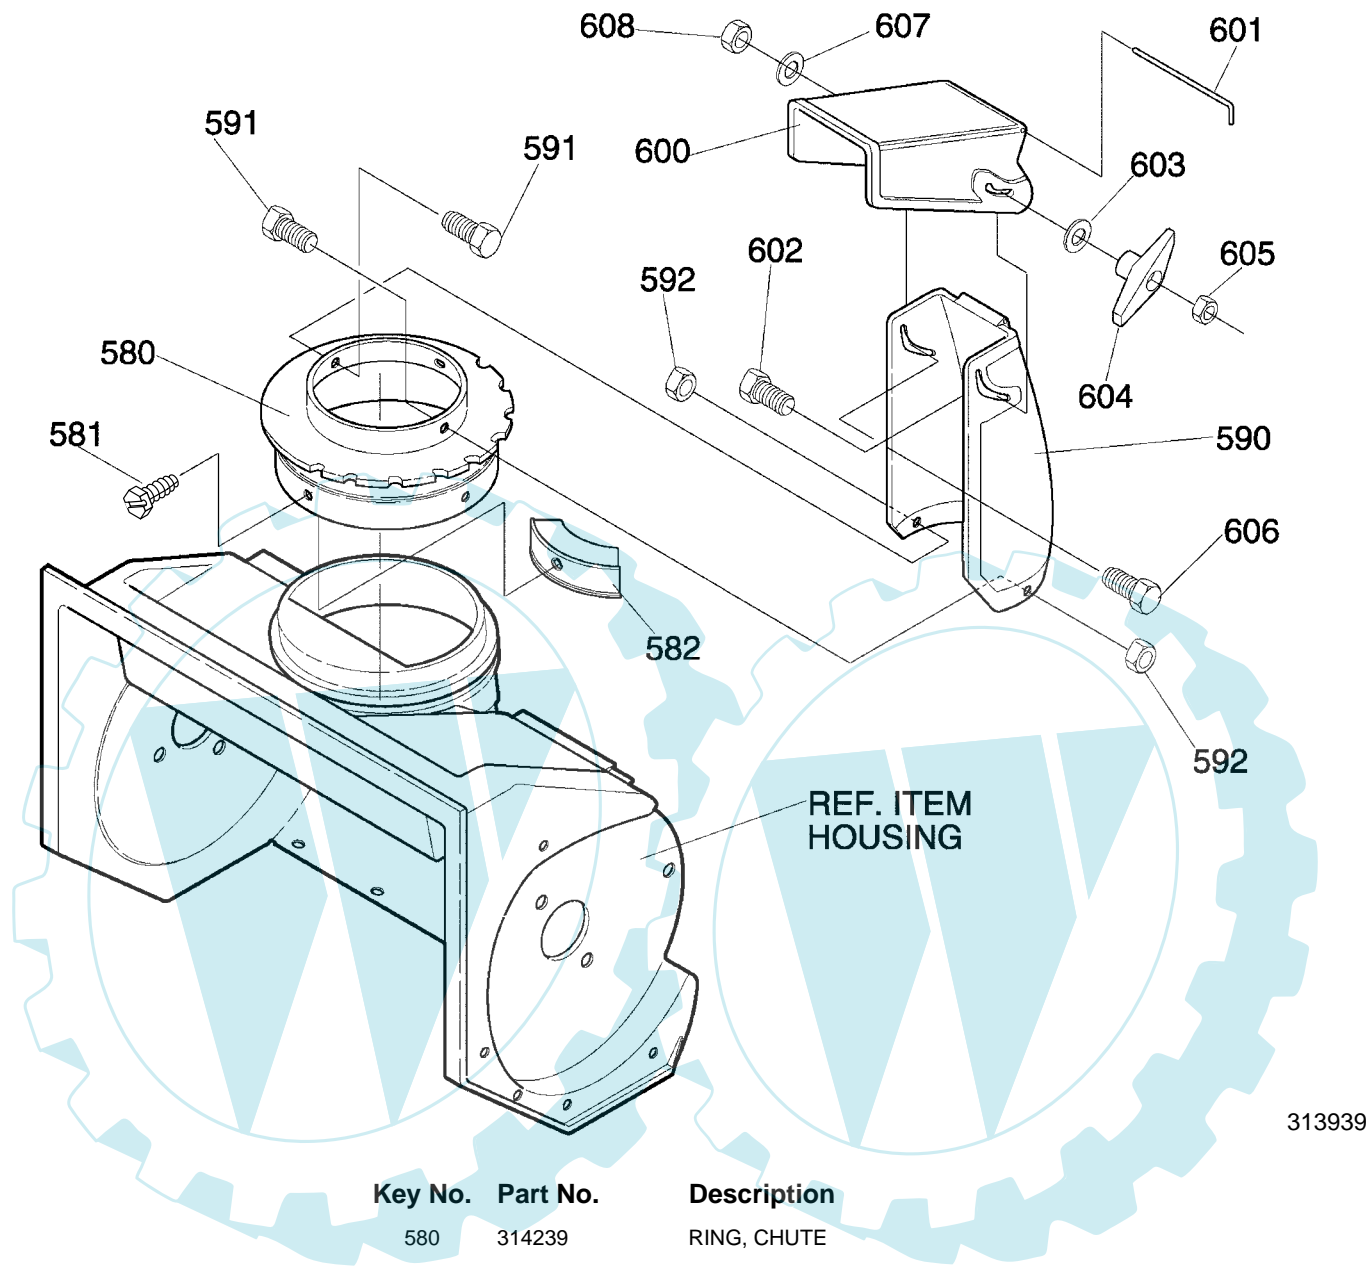

MODEL 620301x61NB

REPAIR PARTS
ENGINE ASSEMBLY

342519E

Key No.	Part No.	Description
10	-----	ENGINE
11	180077	SCREW, 5/16-18 X.75
12	018x16	WASHER
14	71071	WASHER, FLAT
25	313440	GUIDE, BELT
28	710312	SCREW
33	339017	SPRING, IDLER BRAKE
40	1501013	ASSY, IDLER BRAKE ARM
41	333594	BOLT
42	71391	NUT, 5/16-18
45	48924	PULLEY, IDLER
46	45892	BOLT, CARRIAGE
47	590	NUT
70	338849	PULLEY, ENGINE
71	25840	WASHER, BELLEVELLE
72	181595	SCREW, 5/16-24X.75
73	018X16	WASHER, SPLTLK
75	37x132	BELT, V 3L 34.8"
--	F-031090C	OPERATOR'S MANUAL

MODEL 620301x61NB

REPAIR PARTS
DISCHARGE CHUTE

313939

Key No.	Part No.	Description
580	314239	RING, CHUTE
581	711752	SCREW, #10X.50
582	577021	GUIDE, CHUTE
590	334234	CHUTE, LOWER
591	313686	SCREW 1/4-20X.50
592	15X143	NUT, CNTRLK 1/4-2 YZ
600	325847	CHUTE, UPPER
601	308931	WIRE, HINGE
602	302843	BOLT, CARRIAGE 5/16-18X1.25
603	71071	WASHER, FLAT .349X.69X.066
604	57171	KNOB, T
605	71037	NUT, HEX 5/16-18
606	578088	SCREW, 5/16-18X.75
607	71071	WASHER, FLAT .349X.69X.066
608	71391	NUT, HEX 5/16-18

MODEL 620301x61NB

REPAIR PARTS
WHEELS

Key No.	Part No.	Description
650	313678	AXLE SHAFT
651	583409	WASHER, FLAT .391X1.00X1.25
660	760713	TIRE & RIM
661	583409	WASHER, FLAT .391X1.00X.125
662	577598	RING, RET E