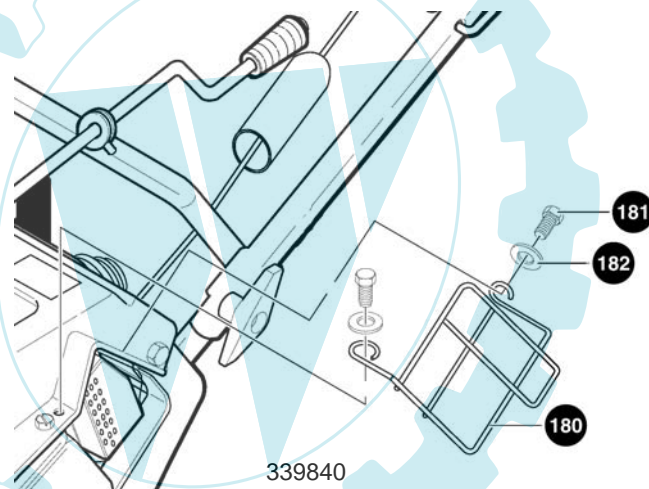

MODEL 620301x61NB

REPAIR PARTS CHUTE GUARD

Key No.	Part No.	Description
595	311206	GUARD, WIRE CHUTE
596	51776	SPRING, TORSION
597	51777	SPRING, TORSION
598	49106	NUT, ACORN

MUFFLER GUARD

Key No.	Part No.	Description
180	57139	GUARD, MUFFLER -EXPT
181	313685	SCREW
182	71067	WASHER, FLAT