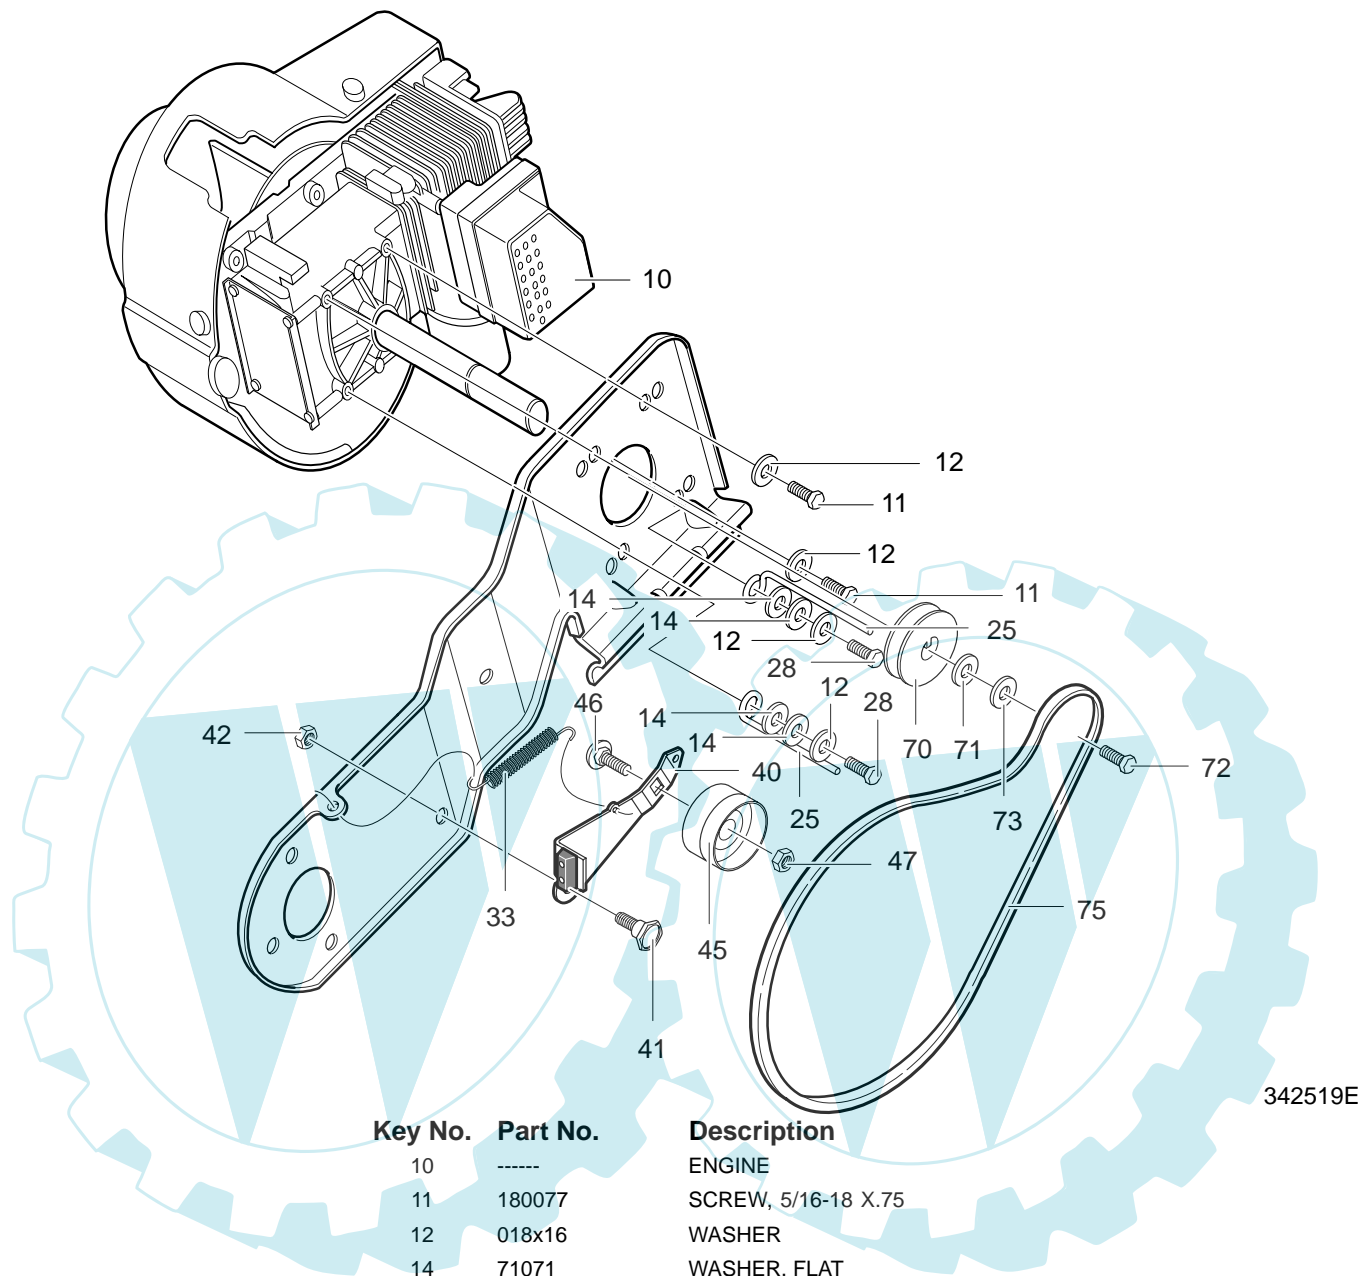

MODEL 620301x61NB

REPAIR PARTS
ENGINE ASSEMBLY

342519E

Key No.	Part No.	Description
10	-----	ENGINE
11	180077	SCREW, 5/16-18 X.75
12	018x16	WASHER
14	71071	WASHER, FLAT
25	313440	GUIDE, BELT
28	710312	SCREW
33	339017	SPRING, IDLER BRAKE
40	1501013	ASSY, IDLER BRAKE ARM
41	333594	BOLT
42	71391	NUT, 5/16-18
45	48924	PULLEY, IDLER
46	45892	BOLT, CARRIAGE
47	590	NUT
70	338849	PULLEY, ENGINE
71	25840	WASHER, BELLEVELLE
72	181595	SCREW, 5/16-24X.75
73	018X16	WASHER, SPLTLK
75	37x132	BELT, V 3L 34.8"
--	F-031090C	OPERATOR'S MANUAL

MODEL 620301x61NB

REPAIR PARTS
FRAME COMPONENTS ASSEMBLY

342516

Key No.	Part No.	Description
80	760272E701	FRAME SIDE SUPPORT RH
81	760271E701	FRAME SIDE SUPPORT LH
90	760169	ROD, SUPPORT
91	71063	WASHER
92	71044	NUT, 3/8-16 HEX
100	578093E701	BRACKET, GAS TANK
101	302628	SCREW, 1/4-20X.75
102	15X143	NUT, 1/4-20
110	55381	TANK, FUEL
111	313681	SCREW, 1/4-14X.88
112	1257	CAP, GAS-RED
113	327290	TUBING 11.50 IN.
114	323387	CLAMP, FUEL LINE