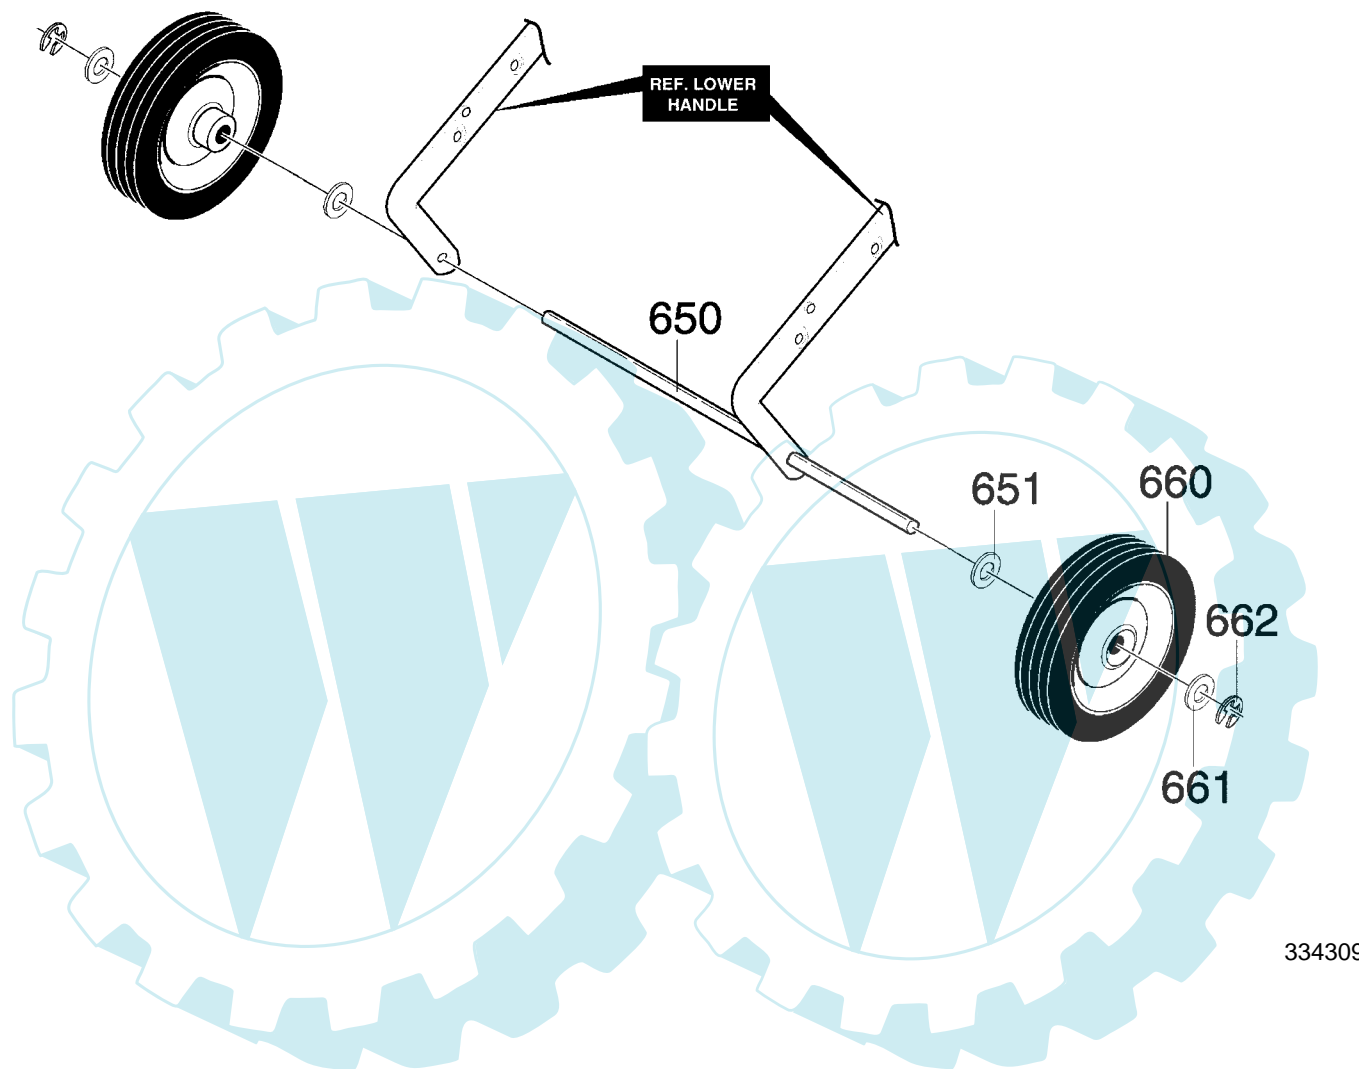

MODEL 620301x61NB

REPAIR PARTS
DISCHARGE CHUTE

313939

Key No.	Part No.	Description
580	314239	RING, CHUTE
581	711752	SCREW, #10X.50
582	577021	GUIDE, CHUTE
590	334234	CHUTE, LOWER
591	313686	SCREW 1/4-20X.50
592	15X143	NUT, CNTRLK 1/4-2 YZ
600	325847	CHUTE, UPPER
601	308931	WIRE, HINGE
602	302843	BOLT, CARRIAGE 5/16-18X1.25
603	71071	WASHER, FLAT .349X.69X.066
604	57171	KNOB, T
605	71037	NUT, HEX 5/16-18
606	578088	SCREW, 5/16-18X.75
607	71071	WASHER, FLAT .349X.69X.066
608	71391	NUT, HEX 5/16-18

MODEL 620301x61NB

REPAIR PARTS
WHEELS

Key No.	Part No.	Description
650	313678	AXLE SHAFT
651	583409	WASHER, FLAT .391X1.00X1.25
660	760713	TIRE & RIM
661	583409	WASHER, FLAT .391X1.00X.125
662	577598	RING, RET E

MODEL 620301x61NB

REPAIR PARTS
HANDLE ASSEMBLY

342532

MODEL 620301x61NB

REPAIR PARTS HANDLE ASSEMBLY

Key No.	Part No.	Description
740	760774	CABLE, UPPER
741	313441	BRACKET, CABLE ADJ
742	760773	CABLE, LOWER CONTROL
743	308146	BOOT, CLUTCH SPRING
744	313471	SPRING, EXTENSION
750	313487E701	HANDLE, LOWER
751	313674	SCREW, 1/4-20X1.25
752	71067	WASHER, FLAT
753	15X143	NUT, 1/4-20 YZ
755	761486E701	BRACKET, CABLE
756	712234	BOLT
757	39298	PULLEY
759	15x143	NUT, 1/4-20
760	336453E701	UPPER HANDLE
761	313308E701	BAIL, CONTROL
762	337584	BOLT
763	311936	WASHER, FORM
764	57171	KNOB, T 3.00 WD
765	71037	NUT, 5/16-18

MODEL 620301x61NB

REPAIR PARTS
CHUTE ROD ASSEMBLY

313942

Key No.	Part No.	Description
850	314996	ROD, ASSY UPPER CHUTE CONTROL
851	71072	WASHER, FLAT .406X.81X.066
852	71082	PIN, COTTER
853	313431	WASHER, CURVED SPRING
855	71072	WASHER, FLAT .406X.81X.066
856	57082	KNOB, SLEEVE
857	331532	NUT, PUSH
860	313712	BOLT, EYE 3/8-16X2.00
861	148	GROMMET, EYE BOLT
863	71062	WASHER
864	71045	NUT, HEX JAM 3/8-16
870	333946E701	BRACKET, CHUTE ROTATE
871	340720	BOLT, CARRIAGE 5/16-18X.75
872	71071	WASHER, FLAT .349X.69X.066
873	71060	WASHER .328X.60X.09
874	71037	NUT, HEX 5/16-18