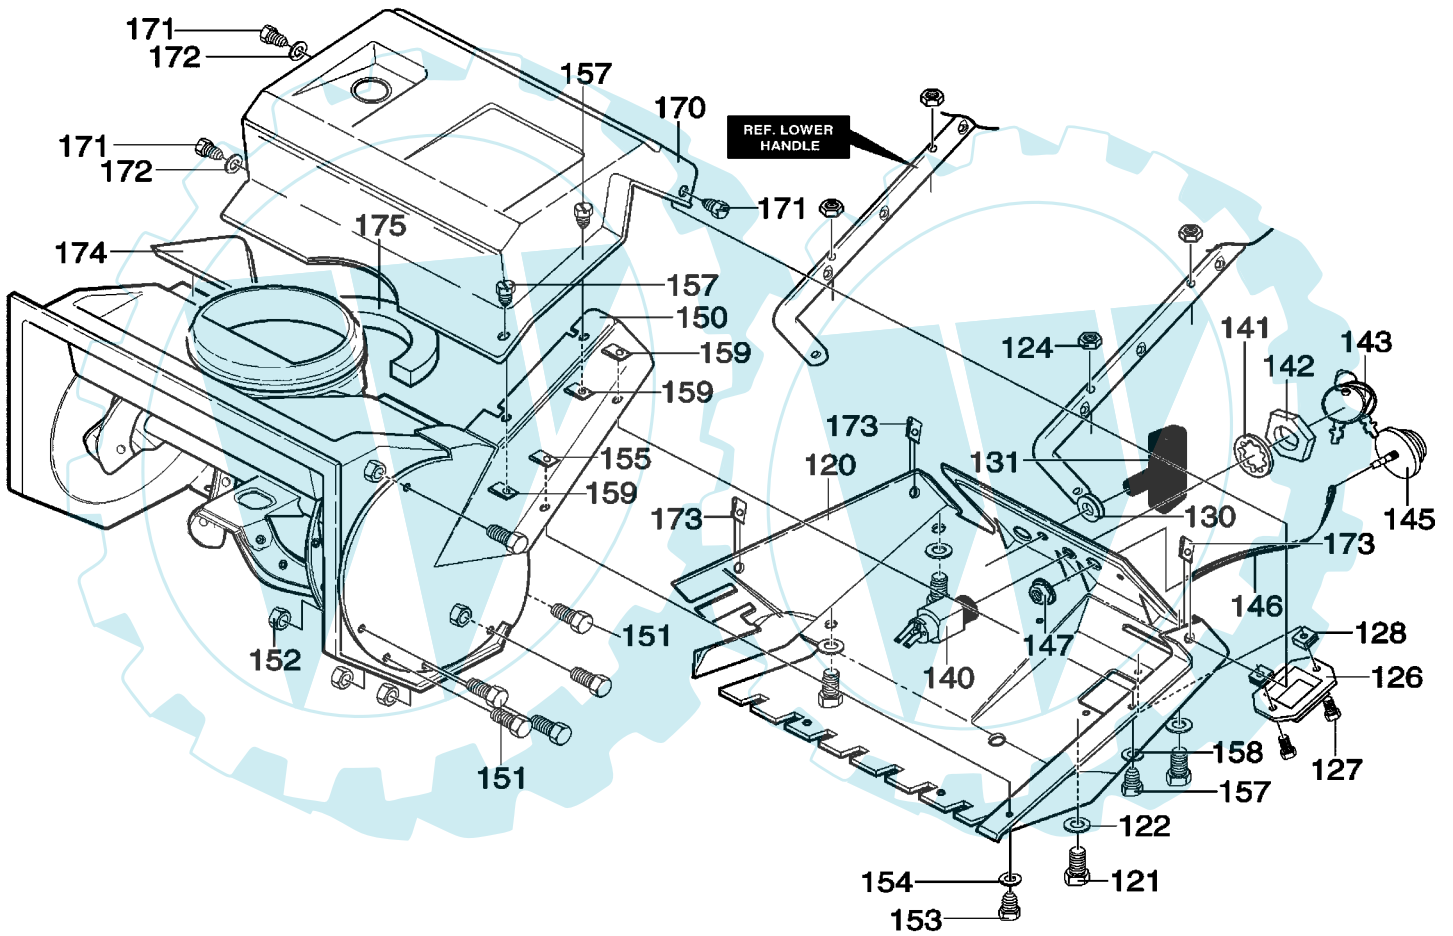

MODEL 620301x61NB

REPAIR PARTS
TOP COVER ASSEMBLY

313937

MODEL 620301x61NB

REPAIR PARTS TOP COVER ASSEMBLY

Key No.	Part No.	Description
120	302265	COVER, BOTTOM
121	313674	SCREW, 1/4-20X1.25
122	71067	WASHER, FLAT .281X.63X.065
124	15X143	NUT, 1/4-20 YZ
126	326212	COVER, CARB
127	313685	SCREW, 1/4-14X.75
128	578109	NUT, 1/4-10 SPEED J TYPE
130	57587	GROMMET & WASHER, ROPE GUIDE
131	333643	KNOB, STAND TEE
140	56992	SWITCH, IGNITION
141	313683	WASHER
142	300193	NUT, 5/8-32 ACC
143	49643	2 KEYS & RING
145	54601	PRIMER, ENGINE
146	1259	HOSE, PRIMER
147	271172	KEPS NUT, 1/4-20
150	57036	COVER, BELT
151	12342	SCREW, 10-24X.50
152	312300	NUT, #10-24
153	313686	SCREW, 1/4-20X.50
154	71067	WASHER, FLAT .281X.63X.065
155	578107	NUT, 1/4-20 TINN
157	313685	SCREW, 1/4-14X.75
158	71067	WASHER, FLAT .281X.63X.065
159	578109	NUT, 1/4-20 SPEED J TYPE
170	1501038	COVER, TOP
171	313685	SCREW, 1/4-14X.75
172	71067	WASHER, FLAT .281X.63X.065
173	578109	NUT, 1/4-10 SPEED J TYPE
174	55379	SEAL, FOAM
175	55380	SEAL, STRIP CHUTE & GAS SEAL