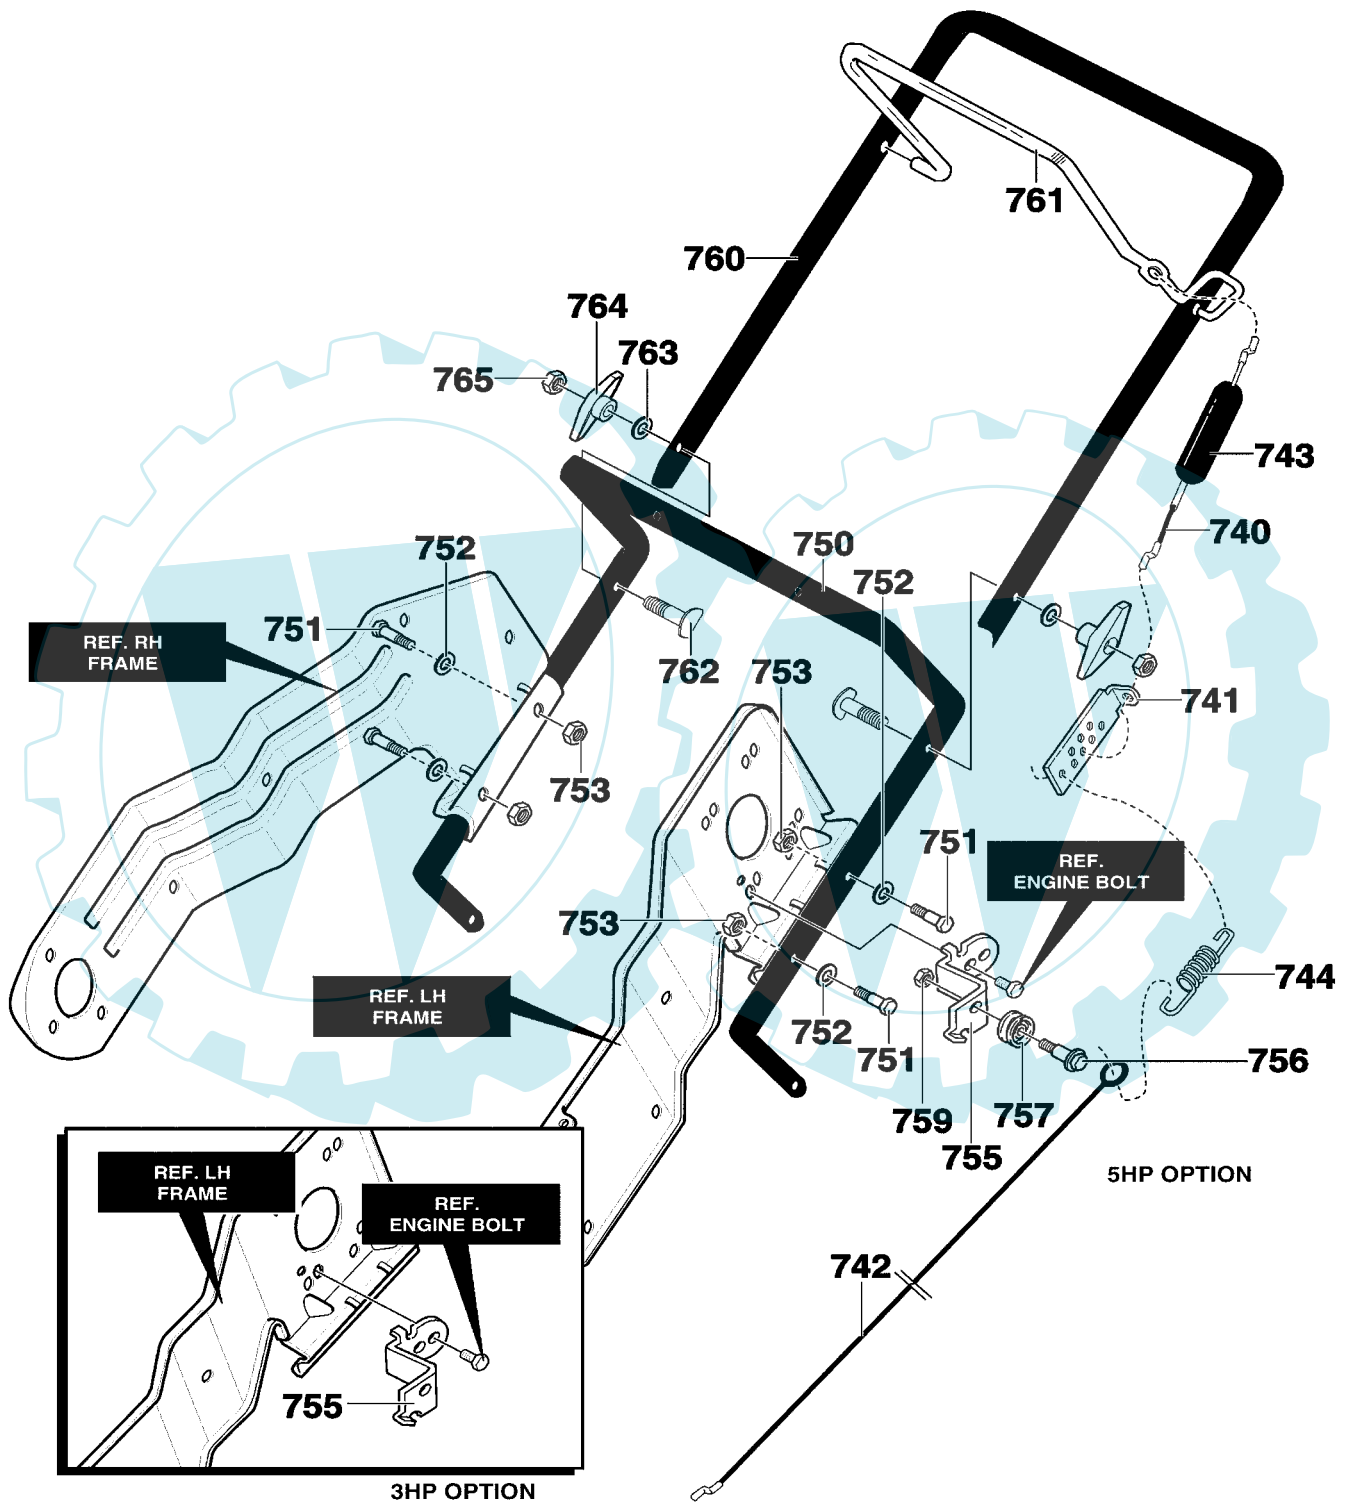

MODEL 620301x61NB

REPAIR PARTS
ENGINE ASSEMBLY

342519E

Key No.	Part No.	Description
10	-----	ENGINE
11	180077	SCREW, 5/16-18 X.75
12	018x16	WASHER
14	71071	WASHER, FLAT
25	313440	GUIDE, BELT
28	710312	SCREW
33	339017	SPRING, IDLER BRAKE
40	1501013	ASSY, IDLER BRAKE ARM
41	333594	BOLT
42	71391	NUT, 5/16-18
45	48924	PULLEY, IDLER
46	45892	BOLT, CARRIAGE
47	590	NUT
70	338849	PULLEY, ENGINE
71	25840	WASHER, BELLEVELLE
72	181595	SCREW, 5/16-24X.75
73	018X16	WASHER, SPLTLK
75	37x132	BELT, V 3L 34.8"
--	F-031090C	OPERATOR'S MANUAL

MODEL 620301x61NB

REPAIR PARTS
DISCHARGE CHUTE

313939

Key No.	Part No.	Description
580	314239	RING, CHUTE
581	711752	SCREW, #10X.50
582	577021	GUIDE, CHUTE
590	334234	CHUTE, LOWER
591	313686	SCREW 1/4-20X.50
592	15X143	NUT, CNTRLK 1/4-2 YZ
600	325847	CHUTE, UPPER
601	308931	WIRE, HINGE
602	302843	BOLT, CARRIAGE 5/16-18X1.25
603	71071	WASHER, FLAT .349X.69X.066
604	57171	KNOB, T
605	71037	NUT, HEX 5/16-18
606	578088	SCREW, 5/16-18X.75
607	71071	WASHER, FLAT .349X.69X.066
608	71391	NUT, HEX 5/16-18

MODEL 620301x61NB

REPAIR PARTS
WHEELS

Key No.	Part No.	Description
650	313678	AXLE SHAFT
651	583409	WASHER, FLAT .391X1.00X1.25
660	760713	TIRE & RIM
661	583409	WASHER, FLAT .391X1.00X.125
662	577598	RING, RET E

MODEL 620301x61NB

REPAIR PARTS
HANDLE ASSEMBLY

342532

MODEL 620301x61NB

REPAIR PARTS HANDLE ASSEMBLY

Key No.	Part No.	Description
740	760774	CABLE, UPPER
741	313441	BRACKET, CABLE ADJ
742	760773	CABLE, LOWER CONTROL
743	308146	BOOT, CLUTCH SPRING
744	313471	SPRING, EXTENSION
750	313487E701	HANDLE, LOWER
751	313674	SCREW, 1/4-20X1.25
752	71067	WASHER, FLAT
753	15X143	NUT, 1/4-20 YZ
755	761486E701	BRACKET, CABLE
756	712234	BOLT
757	39298	PULLEY
759	15x143	NUT, 1/4-20
760	336453E701	UPPER HANDLE
761	313308E701	BAIL, CONTROL
762	337584	BOLT
763	311936	WASHER, FORM
764	57171	KNOB, T 3.00 WD
765	71037	NUT, 5/16-18