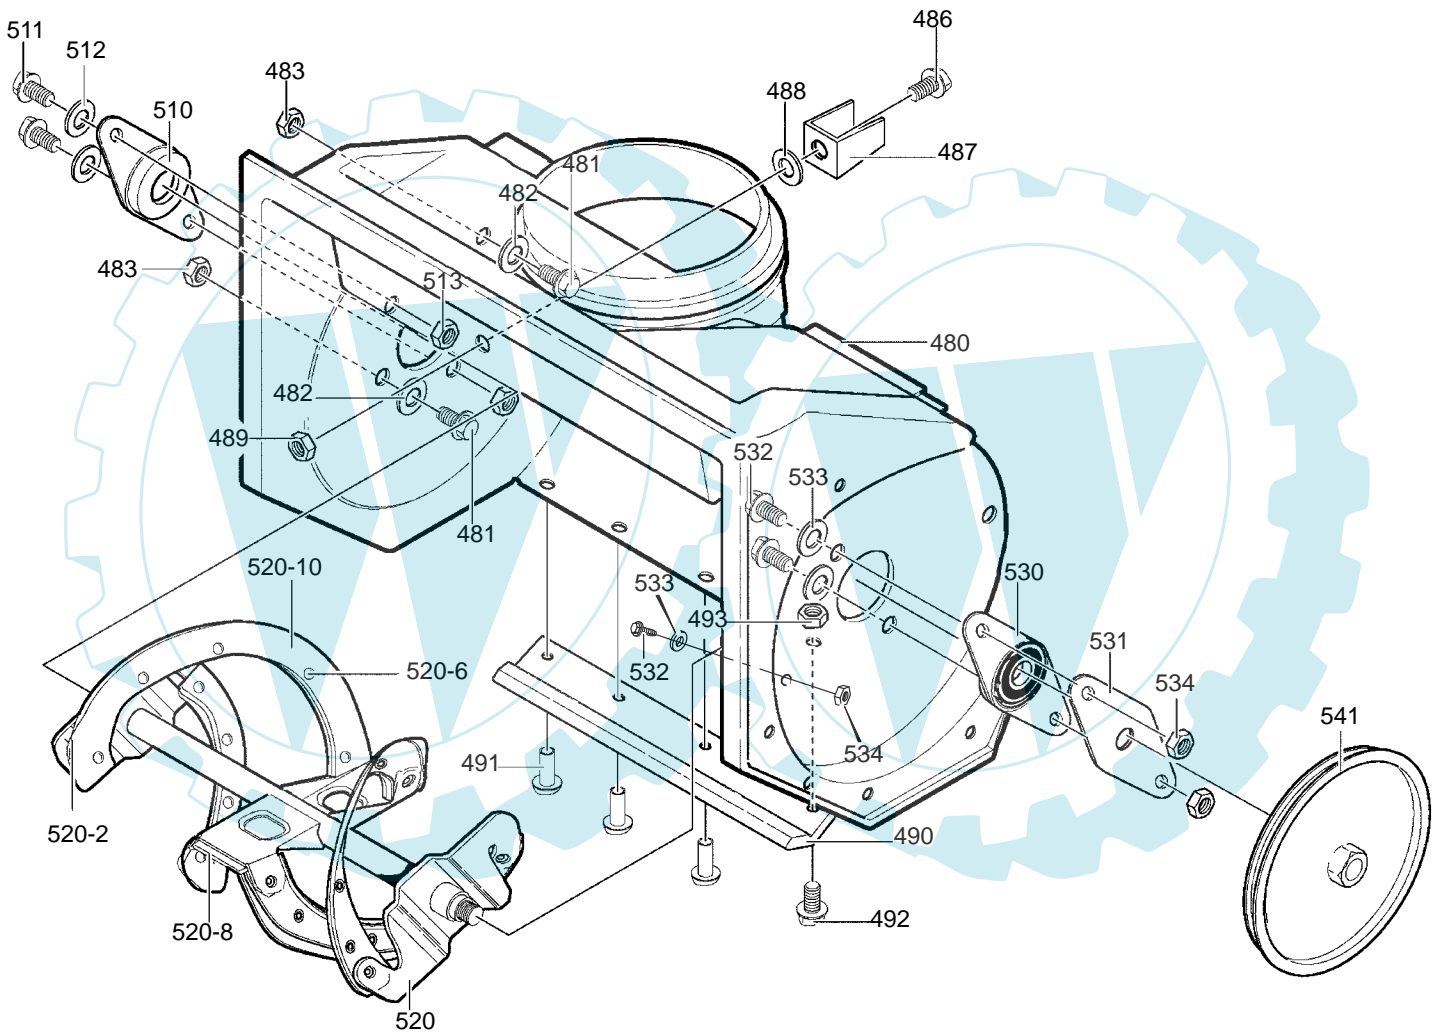

MODEL 620301x61NB

REPAIR PARTS
AUGER HOUSING

342517

MODEL 620301x61NB

**REPAIR PARTS
AUGER HOUSING**

Key No.	Part No.	Description
480	330312	HOUSING, ASSY
481	302628	SCREW, 1/4-20X.75
482	71067	WASHER, FLAT .281X.63X.065
483	15X143	NUT, HEX 1/4-20 YZ
486	579052	SCREW, 1/4-20X.63
487	331126	BRACKET, STOP
488	331211	WASHER, FLAT .333X.87X.119
489	780029	NUT, 1/4-20 HEX NYLOCK
490	334031	BLADE, SCRAPER
491	577707	RIVET, OVSET
492	302628	SCREW, 1/4-20X.75
493	15X143	NUT, 1/4-20 YZ
510	577023	BEARING, FLANGE
511	710263	SCREW, 1/4-20X1.00
512	71067	WASHER, FLAT .281X.63X.065
513	15X143	NUT, 1/4-20 YZ
520	302783	AUGER, ASSY
520-2	302565	BLADE, AUGER
520-6	49838	RIVET
520-8	335992	BLADE, CENTER
520-10	302552E701	AUGER & BLADE SUPPORT
530	583459	BEARING & PLATE ASSY
531	334287	PLATE, RETAINER
532	579052	SCREW, 1/4-20X.63
533	71067	WASHER, FLAT .281X.63X.065
534	73826	NUT, 1/4-20
541	338965	PULLEY