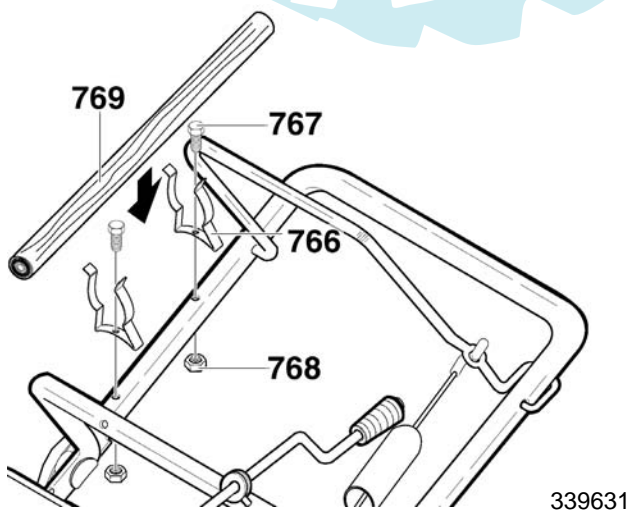

Key No.	Part No.	Description
766	304362	CLIP, RETAINER
767	414291	SCREW
768	997319	NUT
769	304361	STICK, CLEARING