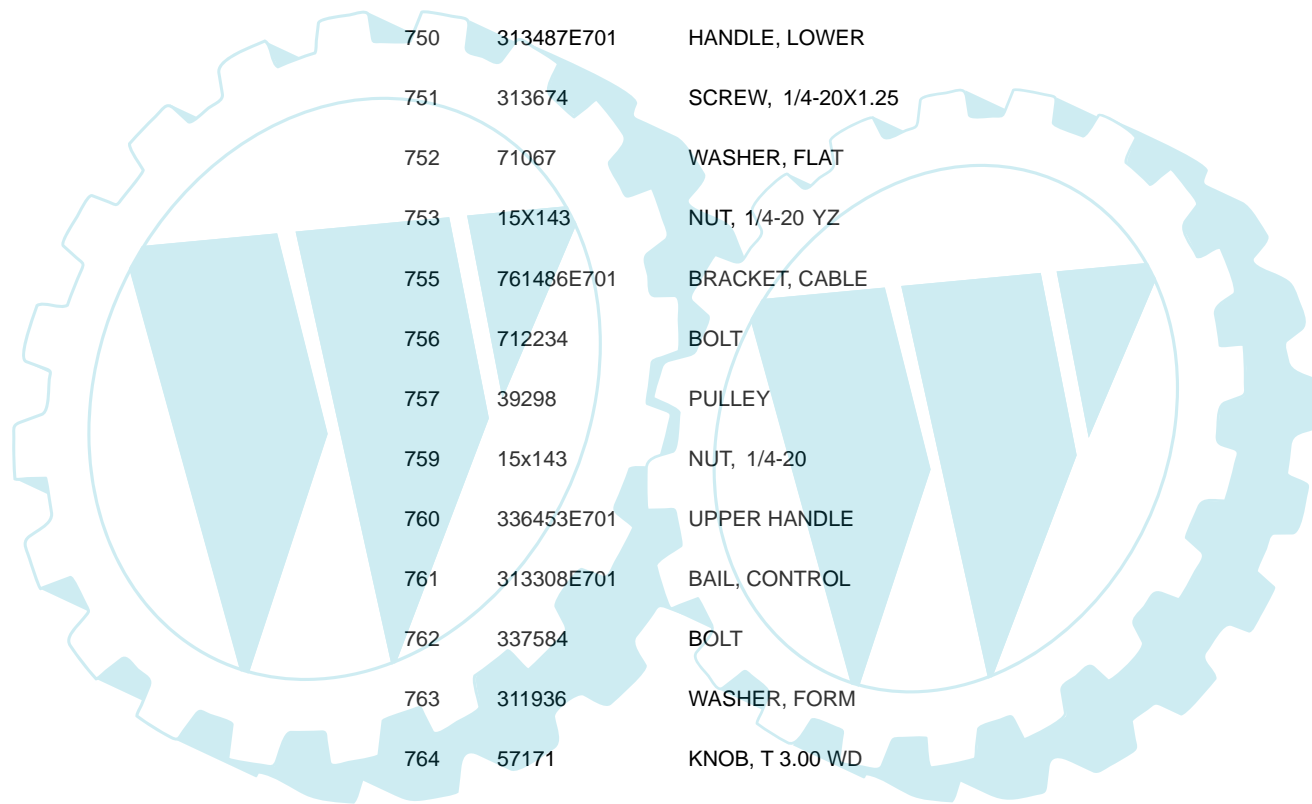

MODEL 620301x61NB

REPAIR PARTS
WHEELS

Key No.	Part No.	Description
650	313678	AXLE SHAFT
651	583409	WASHER, FLAT .391X1.00X1.25
660	760713	TIRE & RIM
661	583409	WASHER, FLAT .391X1.00X.125
662	577598	RING, RET E

MODEL 620301x61NB

REPAIR PARTS
HANDLE ASSEMBLY

342532

MODEL 620301x61NB

REPAIR PARTS HANDLE ASSEMBLY

Key No.	Part No.	Description
740	760774	CABLE, UPPER
741	313441	BRACKET, CABLE ADJ
742	760773	CABLE, LOWER CONTROL
743	308146	BOOT, CLUTCH SPRING
744	313471	SPRING, EXTENSION
750	313487E701	HANDLE, LOWER
751	313674	SCREW, 1/4-20X1.25
752	71067	WASHER, FLAT
753	15X143	NUT, 1/4-20 YZ
755	761486E701	BRACKET, CABLE
756	712234	BOLT
757	39298	PULLEY
759	15x143	NUT, 1/4-20
760	336453E701	UPPER HANDLE
761	313308E701	BAIL, CONTROL
762	337584	BOLT
763	311936	WASHER, FORM
764	57171	KNOB, T 3.00 WD
765	71037	NUT, 5/16-18

MODEL 620301x61NB

REPAIR PARTS
CHUTE ROD ASSEMBLY

313942

Key No.	Part No.	Description
850	314996	ROD, ASSY UPPER CHUTE CONTROL
851	71072	WASHER, FLAT .406X.81X.066
852	71082	PIN, COTTER
853	313431	WASHER, CURVED SPRING
855	71072	WASHER, FLAT .406X.81X.066
856	57082	KNOB, SLEEVE
857	331532	NUT, PUSH
860	313712	BOLT, EYE 3/8-16X2.00
861	148	GROMMET, EYE BOLT
863	71062	WASHER
864	71045	NUT, HEX JAM 3/8-16
870	333946E701	BRACKET, CHUTE ROTATE
871	340720	BOLT, CARRIAGE 5/16-18X.75
872	71071	WASHER, FLAT .349X.69X.066
873	71060	WASHER .328X.60X.09
874	71037	NUT, HEX 5/16-18