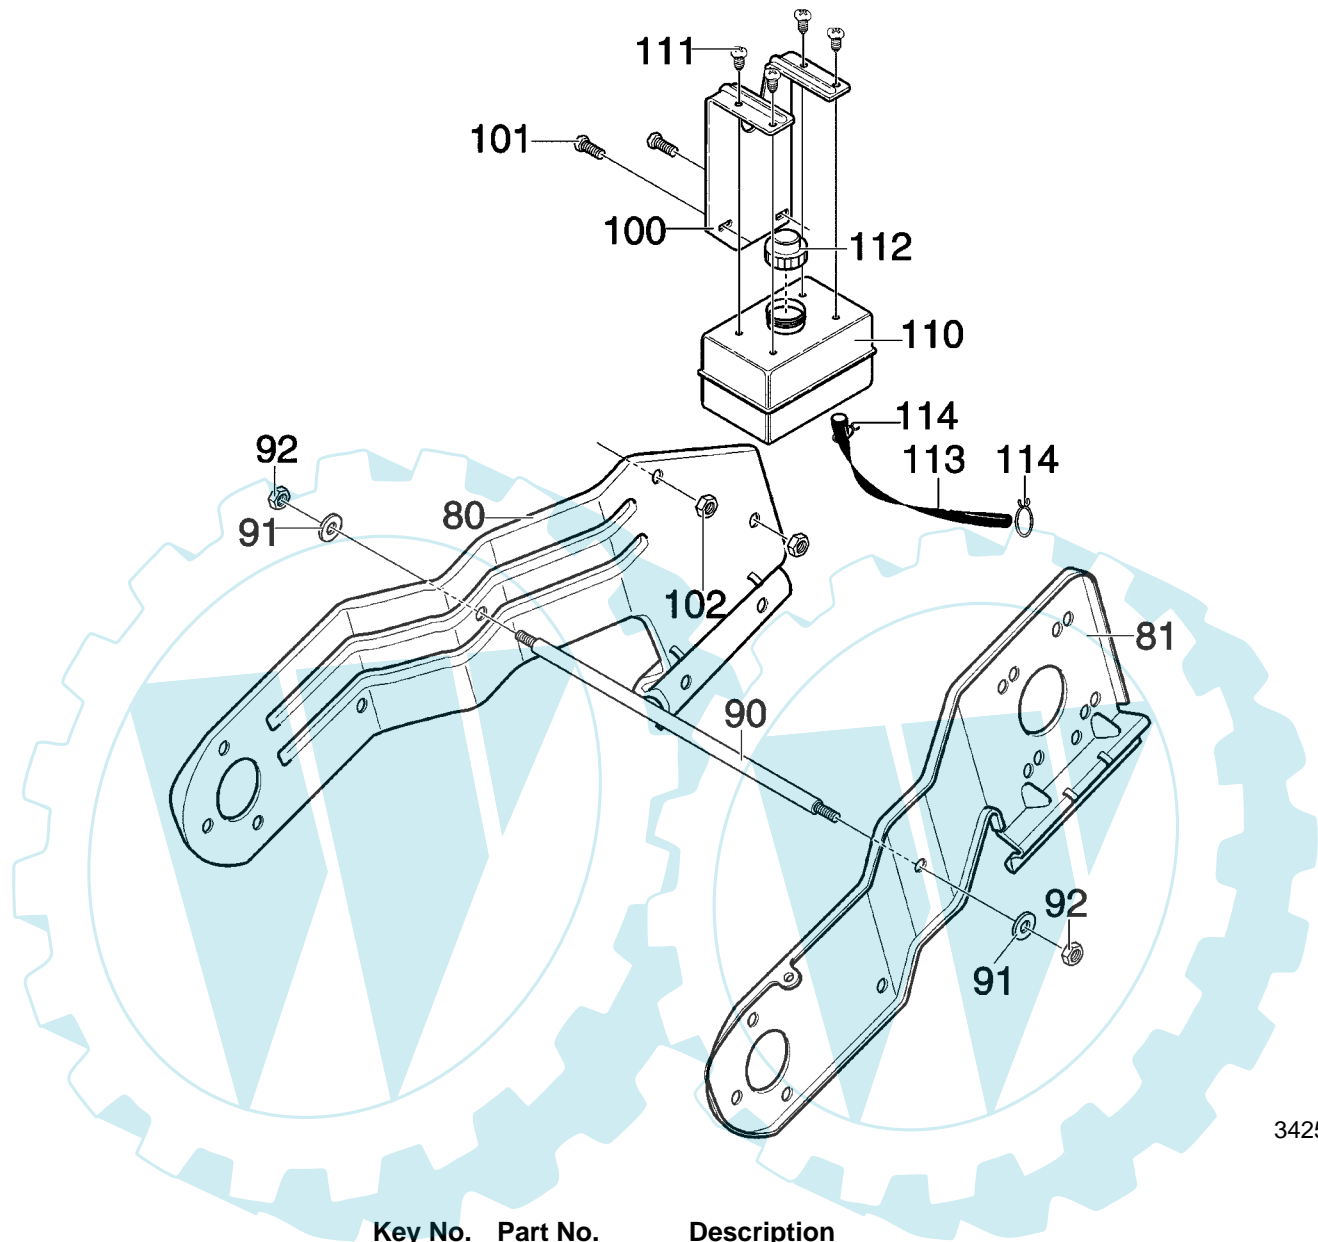

MODEL 620301x61NB

REPAIR PARTS
FRAME COMPONENTS ASSEMBLY

342516

Key No.	Part No.	Description
80	760272E701	FRAME SIDE SUPPORT RH
81	760271E701	FRAME SIDE SUPPORT LH
90	760169	ROD, SUPPORT
91	71063	WASHER
92	71044	NUT, 3/8-16 HEX
100	578093E701	BRACKET, GAS TANK
101	302628	SCREW, 1/4-20X.75
102	15X143	NUT, 1/4-20
110	55381	TANK, FUEL
111	313681	SCREW, 1/4-14X.88
112	1257	CAP, GAS-RED
113	327290	TUBING 11.50 IN.
114	323387	CLAMP, FUEL LINE