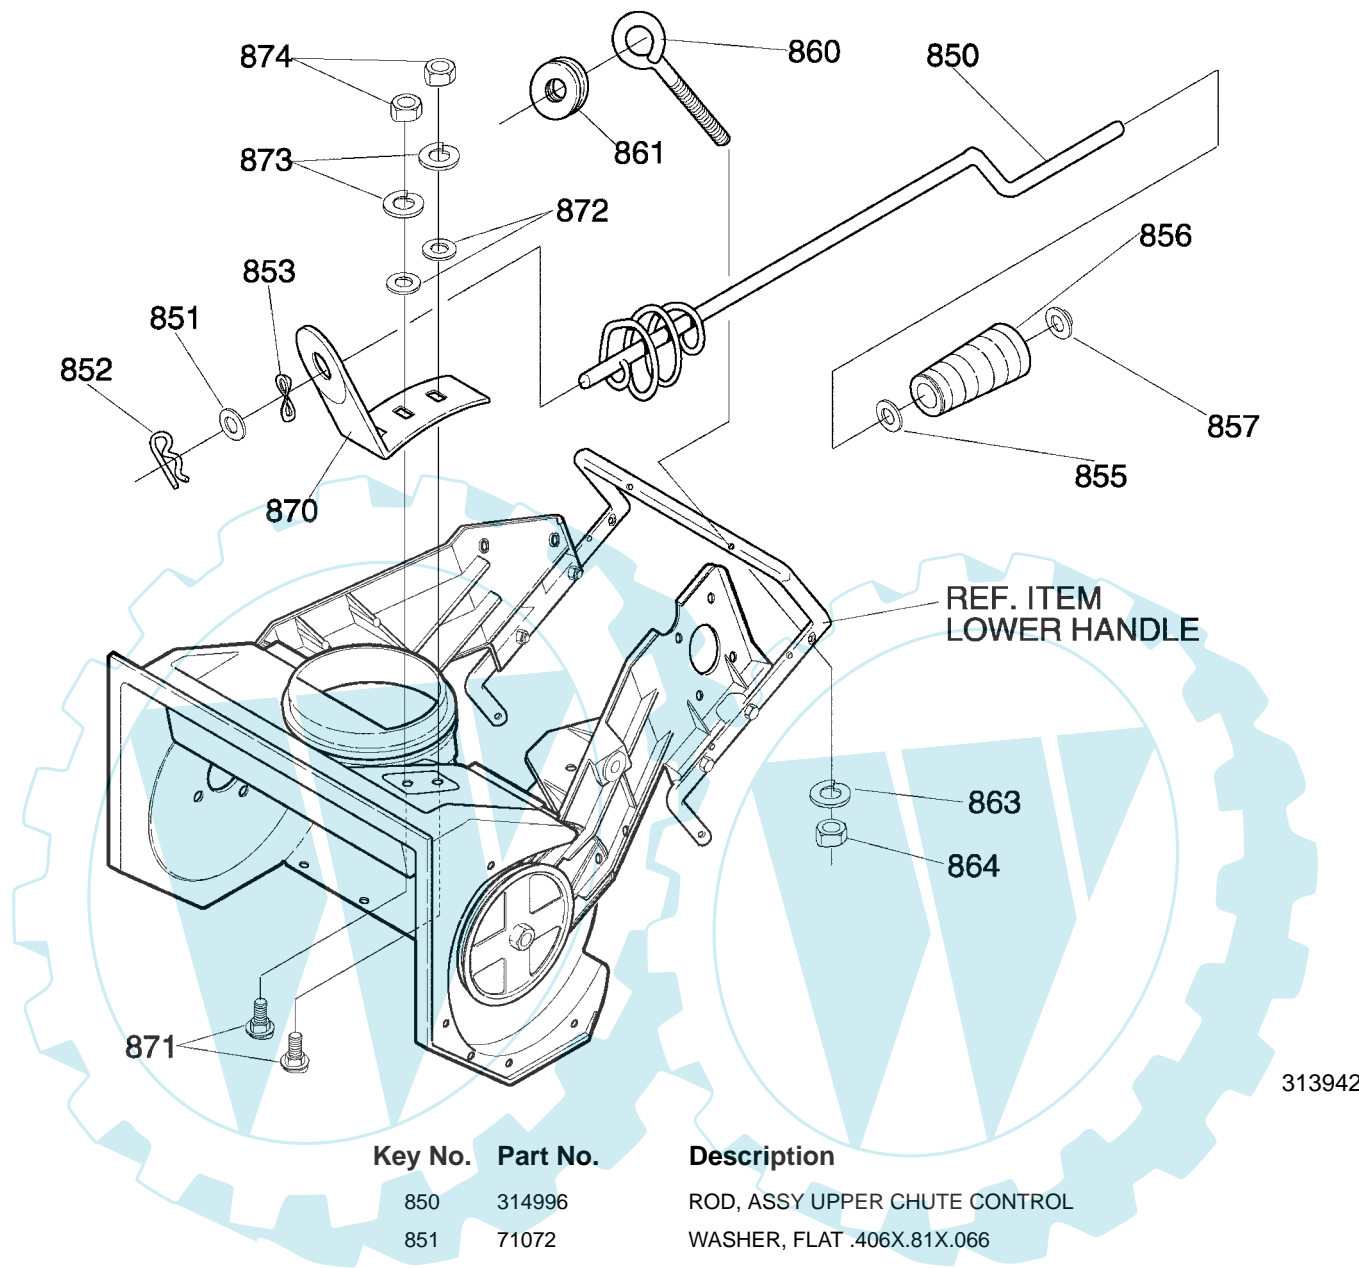

MODEL 620301x61NB

REPAIR PARTS
WHEELS

Key No.	Part No.	Description
650	313678	AXLE SHAFT
651	583409	WASHER, FLAT .391X1.00X1.25
660	760713	TIRE & RIM
661	583409	WASHER, FLAT .391X1.00X.125
662	577598	RING, RET E

MODEL 620301x61NB

REPAIR PARTS
HANDLE ASSEMBLY

342532

MODEL 620301x61NB

REPAIR PARTS HANDLE ASSEMBLY

Key No.	Part No.	Description
740	760774	CABLE, UPPER
741	313441	BRACKET, CABLE ADJ
742	760773	CABLE, LOWER CONTROL
743	308146	BOOT, CLUTCH SPRING
744	313471	SPRING, EXTENSION
750	313487E701	HANDLE, LOWER
751	313674	SCREW, 1/4-20X1.25
752	71067	WASHER, FLAT
753	15X143	NUT, 1/4-20 YZ
755	761486E701	BRACKET, CABLE
756	712234	BOLT
757	39298	PULLEY
759	15x143	NUT, 1/4-20
760	336453E701	UPPER HANDLE
761	313308E701	BAIL, CONTROL
762	337584	BOLT
763	311936	WASHER, FORM
764	57171	KNOB, T 3.00 WD
765	71037	NUT, 5/16-18

MODEL 620301x61NB

REPAIR PARTS
CHUTE ROD ASSEMBLY

313942

Key No.	Part No.	Description
850	314996	ROD, ASSY UPPER CHUTE CONTROL
851	71072	WASHER, FLAT .406X.81X.066
852	71082	PIN, COTTER
853	313431	WASHER, CURVED SPRING
855	71072	WASHER, FLAT .406X.81X.066
856	57082	KNOB, SLEEVE
857	331532	NUT, PUSH
860	313712	BOLT, EYE 3/8-16X2.00
861	148	GROMMET, EYE BOLT
863	71062	WASHER
864	71045	NUT, HEX JAM 3/8-16
870	333946E701	BRACKET, CHUTE ROTATE
871	340720	BOLT, CARRIAGE 5/16-18X.75
872	71071	WASHER, FLAT .349X.69X.066
873	71060	WASHER .328X.60X.09
874	71037	NUT, HEX 5/16-18