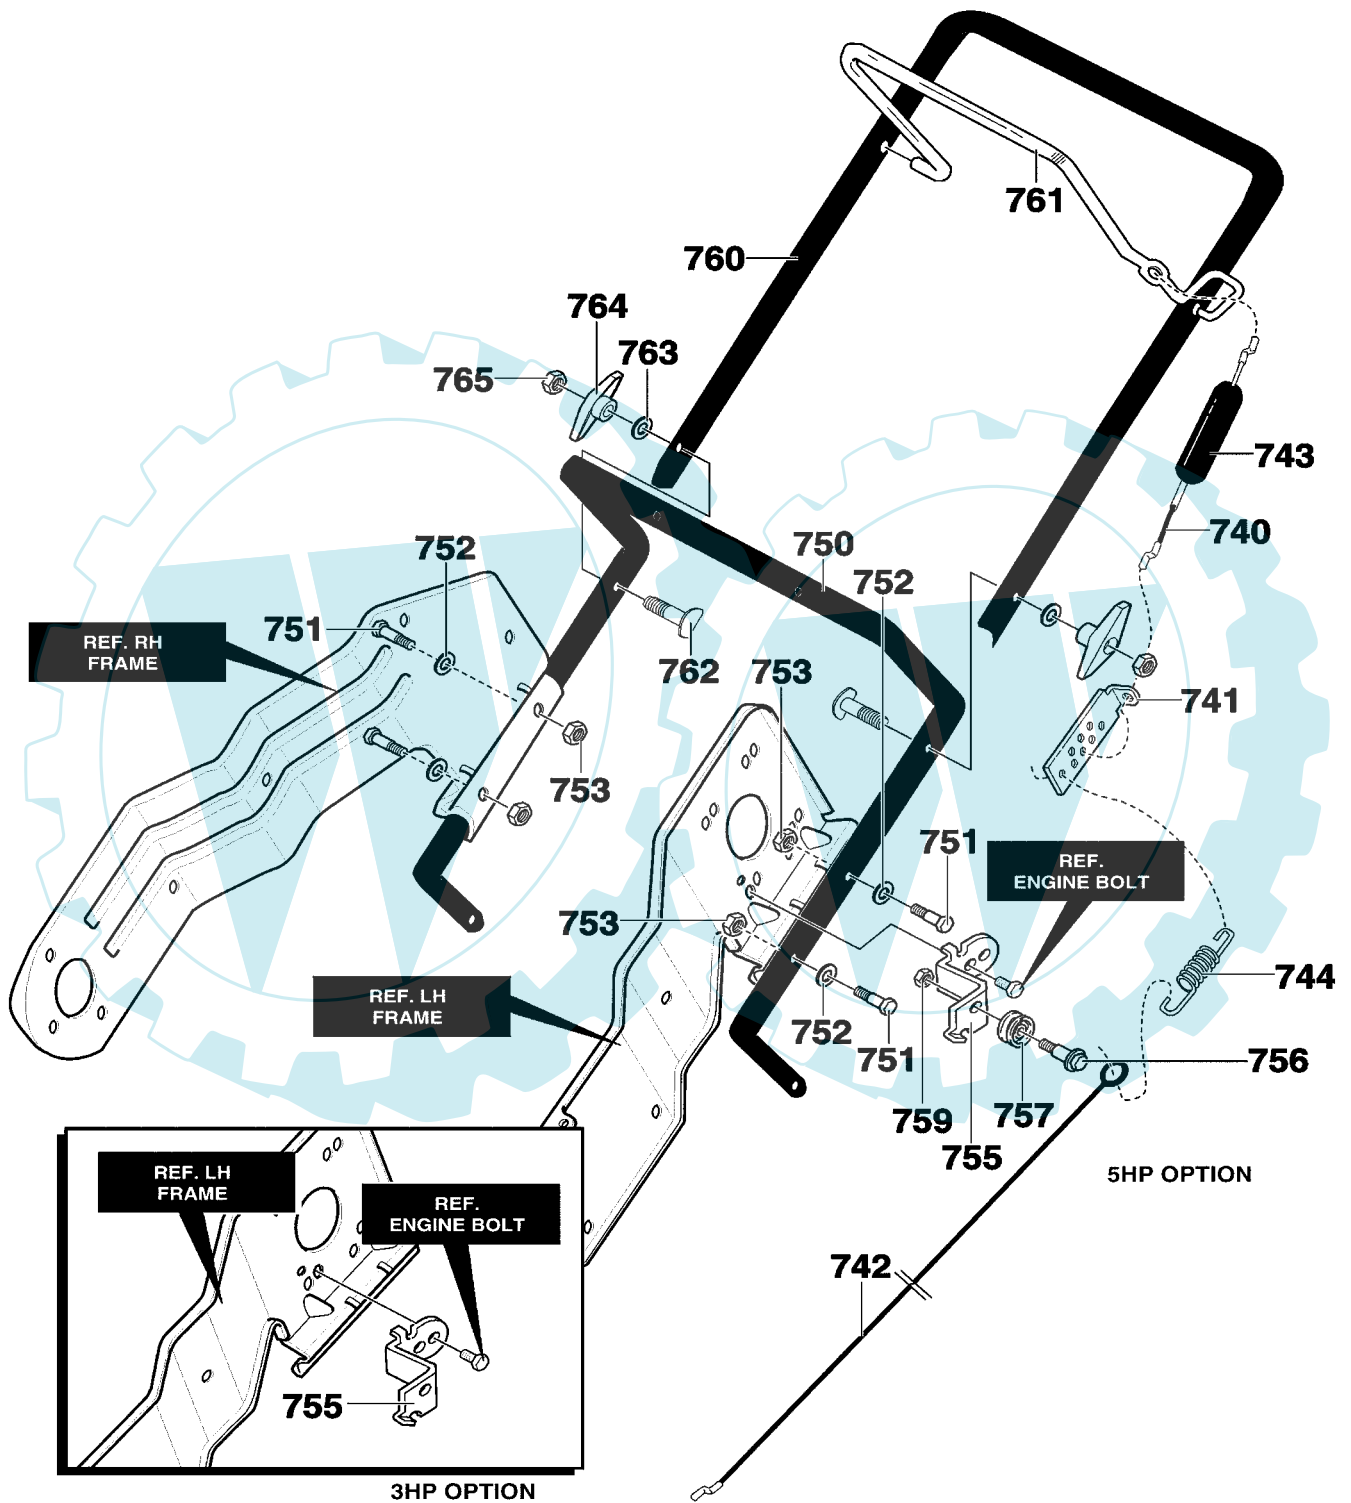

MODEL 620301x61NA

REPAIR PARTS
ENGINE ASSEMBLY

342519E

Key No.	Description	Part No.
10	ENGINE	-----
11	SCREW, 5/16-18 X.75	313676
12	WASHER	71060
14	WASHER, FLAT	71071
25	GUIDE, BELT	313440
28	SCREW	710312
33	SPRING, IDLER BRAKE	339017
40	ASSY, IDLER ARM	1501013
41	BOLT	333594
42	NUT, 5/16-18	71391
45	PULLEY, IDLER	48924
46	BOLT, CARRIAGE	45892
47	NUT	590
70	PULLEY, ENGINE	338849
71	WASHER	25840
72	SCREW, 5/16-24X.75	181595
73	WASHER	71060
75	BELT	760928
--	OPERATOR'S MANUAL	F-021061C

MODEL 620301x61NA

**REPAIR PARTS
DISCHARGE CHUTE**

313939

Key No.	Description	Part No.
580	RING, CHUTE	314239
581	SCREW, #10X.50	711752
582	GUIDE, CHUTE	577021
590	CHUTE, LOWER	334234
591	SCREW 1/4-20X.50	313686
592	NUT, CNTRLK 1/4-2	302635
600	CHUTE, UPPER	325847
601	WIRE, HINGE	308931
602	BOLT, CARRIAGE 5/16-18X1.25	302843
603	WASHER, FLAT .349X.69X.066	71071
604	KNOB, T	57171
605	NUT, HEX 5/16-18	71037
606	SCREW, 5/16-18X.75	578088
607	WASHER, FLAT .349X.69X.066	71071
608	NUT, HEX 5/16-18	71391

MODEL 620301x61NA

REPAIR PARTS
WHEELS

Key No.	Description	Part No.
650	AXLE SHAFT	313678
651	WASHER, FLAT .391X1.00X1.25	583409
660	TIRE & RIM	760713
661	WASHER, FLAT .391X1.00X.125	583409
662	RING, RET E	577598

MODEL 620301x61NA

REPAIR PARTS
HANDLE ASSEMBLY

342532

MODEL 620301x61NA

**REPAIR PARTS
HANDLE ASSEMBLY**

Key No.	Description	Part No.
740	CABLE, UPPER	760774
741	BRACKET, CABLE ADJ	313441
742	CABLE, LOWER CONTROL	760773
743	BOOT, CLUTCH SPRING	308146
744	SPRING, EXTENSION	313471
750	HANDLE, LOWER	313487E701
751	SCREW, 1/4-20X1.25	313674
752	WASHER, FLAT	71067
753	NUT, 1/4-20	73826
755	BRACKET, CABLE	761486E701
756	BOLT	712234
757	PULLEY	39298
759	NUT, 1/4-20	73826
760	UPPER HANDLE	336453E701
761	BAIL, CONTROL	313308E701
762	BOLT	337584
763	WASHER, FORM	311936
764	KNOB, T 3.00 WD	57171
765	NUT, 5/16-18	71037