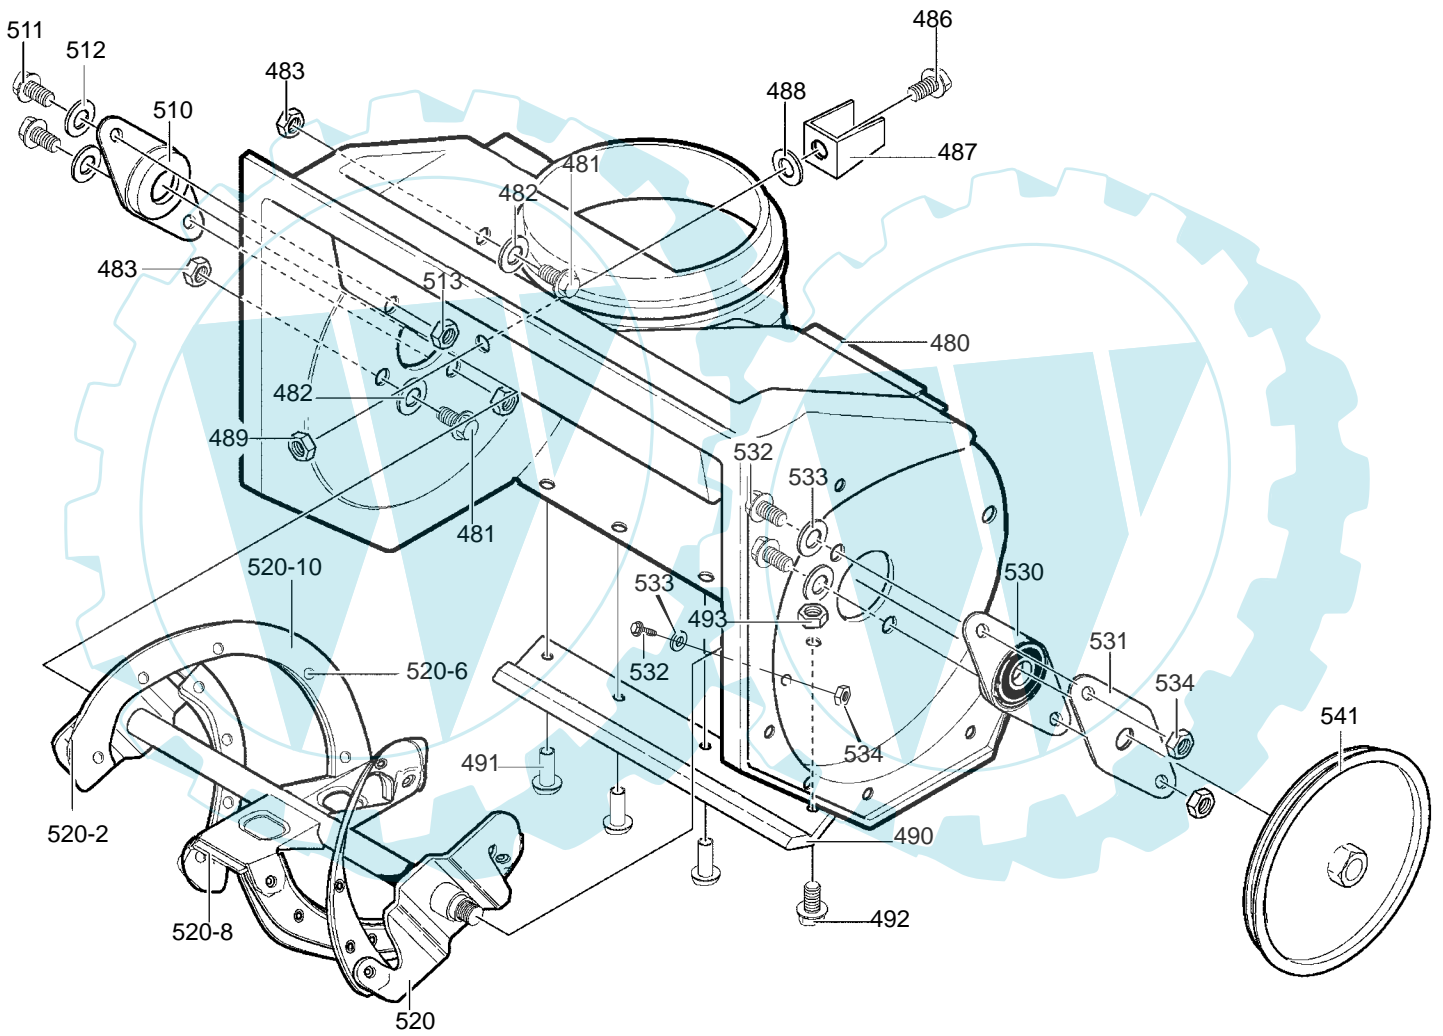

MODEL 620301x61NA

REPAIR PARTS
AUGER HOUSING

342517

MODEL 620301x61NA

**REPAIR PARTS
AUGER HOUSING**

Key No.	Description	Part No.
480	HOUSING, ASSY	330312
481	SCREW, 1/4-20X.75	302628
482	WASHER, FLAT .281X.63X.065	71067
483	NUT, HEX 1/4-20	73826
486	SCREW, 1/4-20X.63	579052
487	BRACKET, STOP	331126
488	WASHER, FLAT .333X.87X.119	331211
489	NUT, 1/4-20 HEX NYLOCK	780029
490	BLADE, SCRAPER	334031
491	RIVET, OVSET	577707
492	SCREW, 1/4-20X.75	302628
493	NUT, 1/4-20	302635
510	BEARING, FLANGE	577023
511	SCREW, 1/4-20X1.00	710263
512	WASHER, FLAT .281X.63X.065	71067
513	NUT, 1/4-20	302635
520	AUGER, ASSY	302783
520-2	BLADE, AUGER	302565
520-6	RIVET	49838
520-8	BLADE, CENTER	335992
520-10	AUGER & BLADE SUPPORT	302552
530	BEARING & PLATE ASSY	583459
531	PLATE, RETAINER	334287
532	SCREW, 1/4-20X.63	579052
533	WASHER, FLAT .281X.63X.065	71067
534	NUT, 1/4-20	73826
541	PULLEY	338965