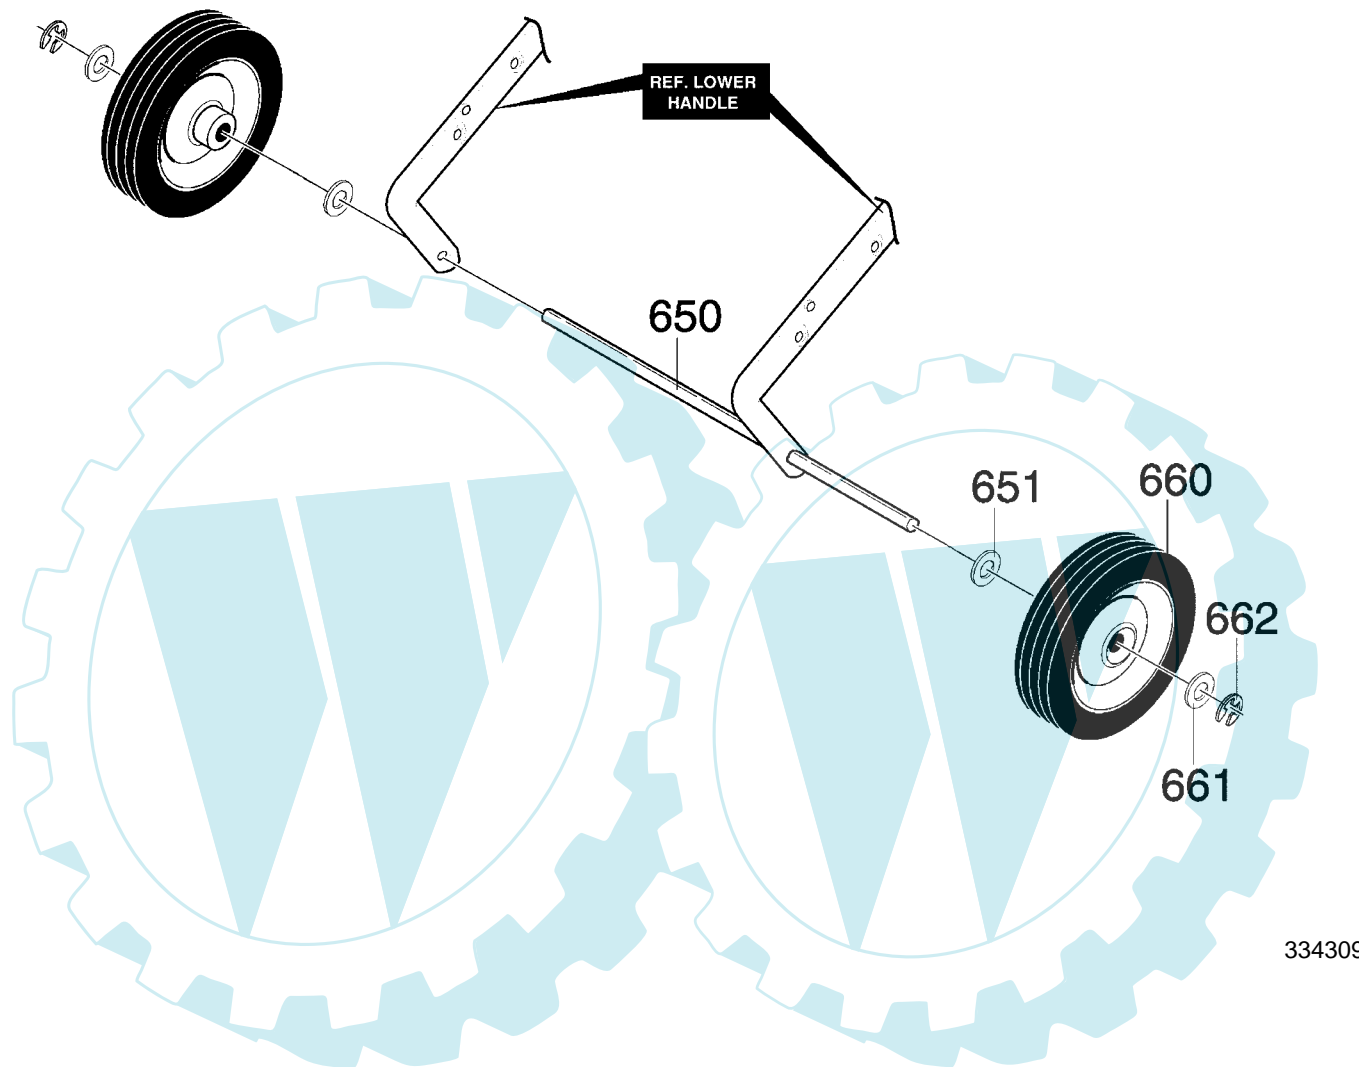

MODEL 620301x61NA

**REPAIR PARTS
DISCHARGE CHUTE**

313939

Key No.	Description	Part No.
580	RING, CHUTE	314239
581	SCREW, #10X.50	711752
582	GUIDE, CHUTE	577021
590	CHUTE, LOWER	334234
591	SCREW 1/4-20X.50	313686
592	NUT, CNTRLK 1/4-2	302635
600	CHUTE, UPPER	325847
601	WIRE, HINGE	308931
602	BOLT, CARRIAGE 5/16-18X1.25	302843
603	WASHER, FLAT .349X.69X.066	71071
604	KNOB, T	57171
605	NUT, HEX 5/16-18	71037
606	SCREW, 5/16-18X.75	578088
607	WASHER, FLAT .349X.69X.066	71071
608	NUT, HEX 5/16-18	71391

MODEL 620301x61NA

REPAIR PARTS
WHEELS

Key No.	Description	Part No.
650	AXLE SHAFT	313678
651	WASHER, FLAT .391X1.00X1.25	583409
660	TIRE & RIM	760713
661	WASHER, FLAT .391X1.00X.125	583409
662	RING, RET E	577598

MODEL 620301x61NA

REPAIR PARTS
HANDLE ASSEMBLY

342532

MODEL 620301x61NA

**REPAIR PARTS
HANDLE ASSEMBLY**

Key No.	Description	Part No.
740	CABLE, UPPER	760774
741	BRACKET, CABLE ADJ	313441
742	CABLE, LOWER CONTROL	760773
743	BOOT, CLUTCH SPRING	308146
744	SPRING, EXTENSION	313471
750	HANDLE, LOWER	313487E701
751	SCREW, 1/4-20X1.25	313674
752	WASHER, FLAT	71067
753	NUT, 1/4-20	73826
755	BRACKET, CABLE	761486E701
756	BOLT	712234
757	PULLEY	39298
759	NUT, 1/4-20	73826
760	UPPER HANDLE	336453E701
761	BAIL, CONTROL	313308E701
762	BOLT	337584
763	WASHER, FORM	311936
764	KNOB, T 3.00 WD	57171
765	NUT, 5/16-18	71037

MODEL 620301x61NA

REPAIR PARTS
CHUTE ROD ASSEMBLY

313942

Key No.	Description	Part No.
850	ROD, ASSY UPPER CHUTE CONTROL	314996
851	WASHER, FLAT .406X.81X.066	71072
852	PIN, COTTER	71082
853	WASHER, CURVED SPRING	313431
855	WASHER, FLAT .406X.81X.066	71072
856	KNOB, SLEEVE	57082
857	NUT, PUSH	331532
860	BOLT, EYE 3/8-16X2.00	313712
861	GROMMET, EYE BOLT	148
863	WASHER	71062
864	NUT, HEX JAM 3/8-16	71045
870	BRACKET, CHUTE ROTATE	333946E701
871	BOLT, CARRIAGE 5/16-18X.75	340720
872	WASHER, FLAT .349X.69X.066	71071
873	WASHER .328X.60X.09	71060
874	NUT, HEX 5/16-18	71037