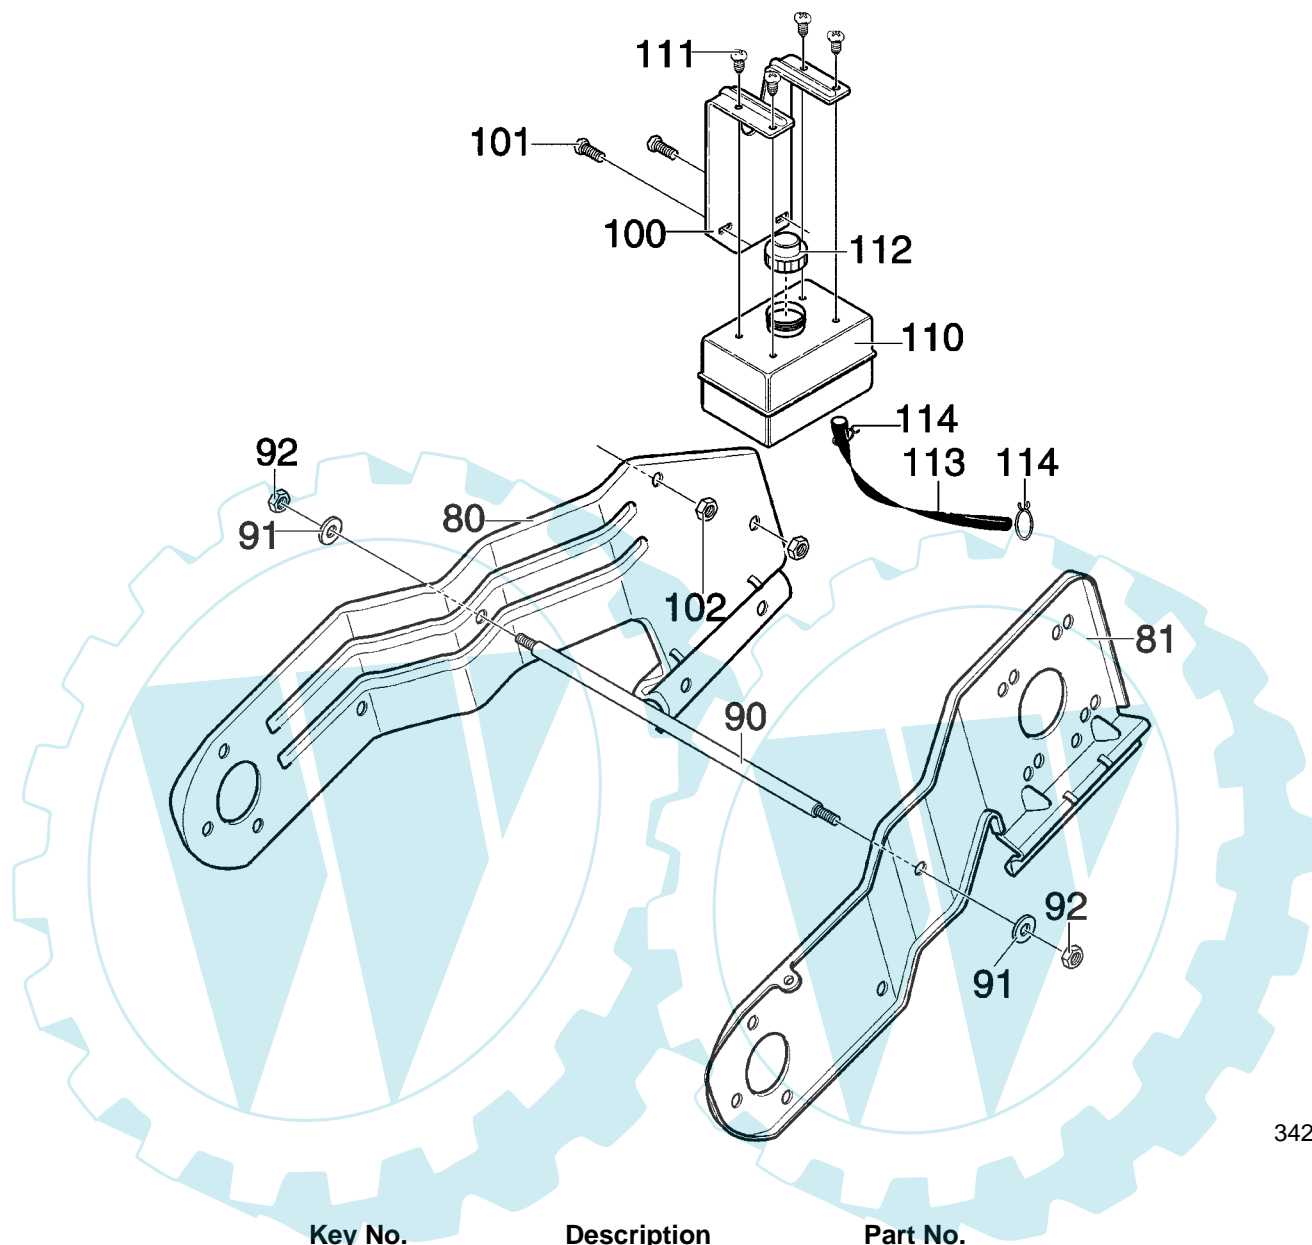

MODEL 620301x61NA

REPAIR PARTS
ENGINE ASSEMBLY

342519E

Key No.	Description	Part No.
10	ENGINE	-----
11	SCREW, 5/16-18 X.75	313676
12	WASHER	71060
14	WASHER, FLAT	71071
25	GUIDE, BELT	313440
28	SCREW	710312
33	SPRING, IDLER BRAKE	339017
40	ASSY, IDLER ARM	1501013
41	BOLT	333594
42	NUT, 5/16-18	71391
45	PULLEY, IDLER	48924
46	BOLT, CARRIAGE	45892
47	NUT	590
70	PULLEY, ENGINE	338849
71	WASHER	25840
72	SCREW, 5/16-24X.75	181595
73	WASHER	71060
75	BELT	760928
--	OPERATOR'S MANUAL	F-021061C

MODEL 620301x61NA

REPAIR PARTS
FRAME COMPONENTS ASSEMBLY

342516

Key No.	Description	Part No.
80	FRAME SIDE SUPPORT RH	760272E701
81	FRAME SIDE SUPPORT LH	760271E701
90	ROD, SUPPORT	760169
91	WASHER, HVSPTLK	71063
92	NUT, 3/8-16 REGHEX	71044
100	BRACKET, GAS TANK	578093E701
101	SCREW, 1/4-20X.75	302628
102	NUT, 1/4-20 REGHEXCTRLK	73826
110	TANK, FUEL	55381
111	SCREW, 1/4-14X.88 WAHHTAP	313681
112	CAP, GAS-RED	1257
113	TUBING 11.50 IN.	327290
114	CLAMP, FUEL LINE	323387