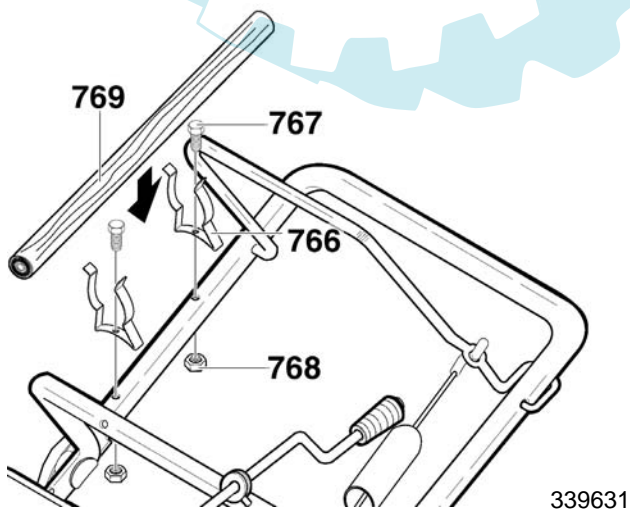

MUFFLER GUARD

CLEARING STICK

Key No.	Description	Part No.
766	CLIP, RETAINER	304362
767	SCREW	414291
768	NUT	997319
769	STICK, CLEARING	304361