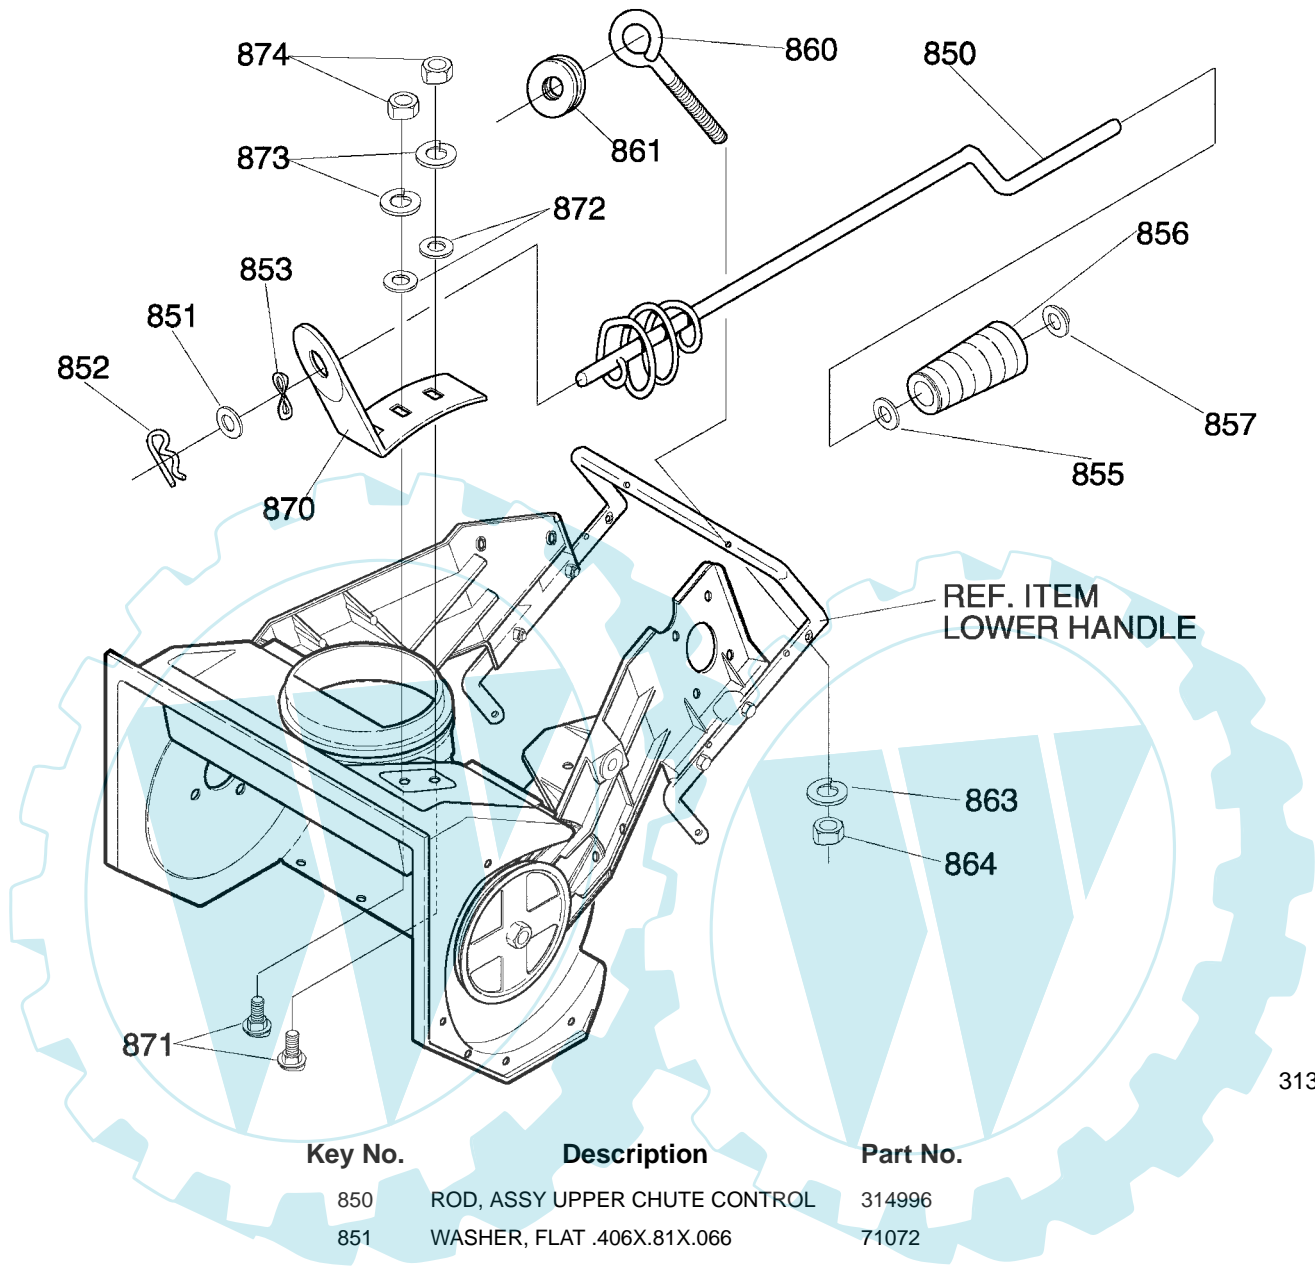

MODEL 620301x61NA

**REPAIR PARTS
DISCHARGE CHUTE**

313939

Key No.	Description	Part No.
580	RING, CHUTE	314239
581	SCREW, #10X.50	711752
582	GUIDE, CHUTE	577021
590	CHUTE, LOWER	334234
591	SCREW 1/4-20X.50	313686
592	NUT, CNTRLK 1/4-2	302635
600	CHUTE, UPPER	325847
601	WIRE, HINGE	308931
602	BOLT, CARRIAGE 5/16-18X1.25	302843
603	WASHER, FLAT .349X.69X.066	71071
604	KNOB, T	57171
605	NUT, HEX 5/16-18	71037
606	SCREW, 5/16-18X.75	578088
607	WASHER, FLAT .349X.69X.066	71071
608	NUT, HEX 5/16-18	71391

MODEL 620301x61NA

REPAIR PARTS
WHEELS

Key No.	Description	Part No.
650	AXLE SHAFT	313678
651	WASHER, FLAT .391X1.00X1.25	583409
660	TIRE & RIM	760713
661	WASHER, FLAT .391X1.00X.125	583409
662	RING, RET E	577598

MODEL 620301x61NA

REPAIR PARTS
HANDLE ASSEMBLY

342532

MODEL 620301x61NA

**REPAIR PARTS
HANDLE ASSEMBLY**

Key No.	Description	Part No.
740	CABLE, UPPER	760774
741	BRACKET, CABLE ADJ	313441
742	CABLE, LOWER CONTROL	760773
743	BOOT, CLUTCH SPRING	308146
744	SPRING, EXTENSION	313471
750	HANDLE, LOWER	313487E701
751	SCREW, 1/4-20X1.25	313674
752	WASHER, FLAT	71067
753	NUT, 1/4-20	73826
755	BRACKET, CABLE	761486E701
756	BOLT	712234
757	PULLEY	39298
759	NUT, 1/4-20	73826
760	UPPER HANDLE	336453E701
761	BAIL, CONTROL	313308E701
762	BOLT	337584
763	WASHER, FORM	311936
764	KNOB, T 3.00 WD	57171
765	NUT, 5/16-18	71037

MODEL 620301x61NA

REPAIR PARTS
CHUTE ROD ASSEMBLY

313942

Key No.	Description	Part No.
850	ROD, ASSY UPPER CHUTE CONTROL	314996
851	WASHER, FLAT .406X.81X.066	71072
852	PIN, COTTER	71082
853	WASHER, CURVED SPRING	313431
855	WASHER, FLAT .406X.81X.066	71072
856	KNOB, SLEEVE	57082
857	NUT, PUSH	331532
860	BOLT, EYE 3/8-16X2.00	313712
861	GROMMET, EYE BOLT	148
863	WASHER	71062
864	NUT, HEX JAM 3/8-16	71045
870	BRACKET, CHUTE ROTATE	333946E701
871	BOLT, CARRIAGE 5/16-18X.75	340720
872	WASHER, FLAT .349X.69X.066	71071
873	WASHER .328X.60X.09	71060
874	NUT, HEX 5/16-18	71037