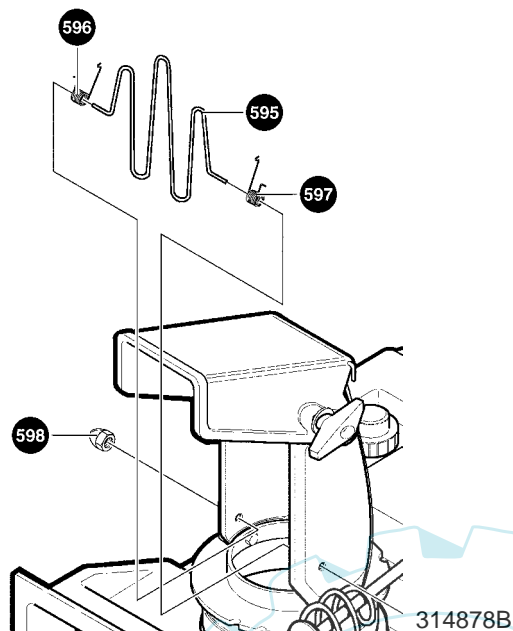

MODEL 620301x61NA

**REPAIR PARTS
DISCHARGE CHUTE**

313939

Key No.	Description	Part No.
580	RING, CHUTE	314239
581	SCREW, #10X.50	711752
582	GUIDE, CHUTE	577021
590	CHUTE, LOWER	334234
591	SCREW 1/4-20X.50	313686
592	NUT, CNTRLK 1/4-2	302635
600	CHUTE, UPPER	325847
601	WIRE, HINGE	308931
602	BOLT, CARRIAGE 5/16-18X1.25	302843
603	WASHER, FLAT .349X.69X.066	71071
604	KNOB, T	57171
605	NUT, HEX 5/16-18	71037
606	SCREW, 5/16-18X.75	578088
607	WASHER, FLAT .349X.69X.066	71071
608	NUT, HEX 5/16-18	71391

MODEL 620301x61NA

REPAIR PARTS
HANDLE ASSEMBLY

342532

MODEL 620301x61NA

**REPAIR PARTS
HANDLE ASSEMBLY**

Key No.	Description	Part No.
740	CABLE, UPPER	760774
741	BRACKET, CABLE ADJ	313441
742	CABLE, LOWER CONTROL	760773
743	BOOT, CLUTCH SPRING	308146
744	SPRING, EXTENSION	313471
750	HANDLE, LOWER	313487E701
751	SCREW, 1/4-20X1.25	313674
752	WASHER, FLAT	71067
753	NUT, 1/4-20	73826
755	BRACKET, CABLE	761486E701
756	BOLT	712234
757	PULLEY	39298
759	NUT, 1/4-20	73826
760	UPPER HANDLE	336453E701
761	BAIL, CONTROL	313308E701
762	BOLT	337584
763	WASHER, FORM	311936
764	KNOB, T 3.00 WD	57171
765	NUT, 5/16-18	71037

MODEL 620301x61NA

REPAIR PARTS
CHUTE ROD ASSEMBLY

313942

Key No.	Description	Part No.
850	ROD, ASSY UPPER CHUTE CONTROL	314996
851	WASHER, FLAT .406X.81X.066	71072
852	PIN, COTTER	71082
853	WASHER, CURVED SPRING	313431
855	WASHER, FLAT .406X.81X.066	71072
856	KNOB, SLEEVE	57082
857	NUT, PUSH	331532
860	BOLT, EYE 3/8-16X2.00	313712
861	GROMMET, EYE BOLT	148
863	WASHER	71062
864	NUT, HEX JAM 3/8-16	71045
870	BRACKET, CHUTE ROTATE	333946E701
871	BOLT, CARRIAGE 5/16-18X.75	340720
872	WASHER, FLAT .349X.69X.066	71071
873	WASHER .328X.60X.09	71060
874	NUT, HEX 5/16-18	71037

MODEL 620301x61NA

REPAIR PARTS CHUTE GUARD

Key No.	Description	Part No.
595	GUARD, WIRE CHUTE	311206
596	SPRING, TORSION	51776
597	SPRING, TORSION	51777
598	NUT, ACORN	49106

Key No.	Description	Part No.
180	GUARD, MUFFLER -EXPT	57139
181	SCREW	579052
182	WASHER, FLAT	71067
183	NUT	578107