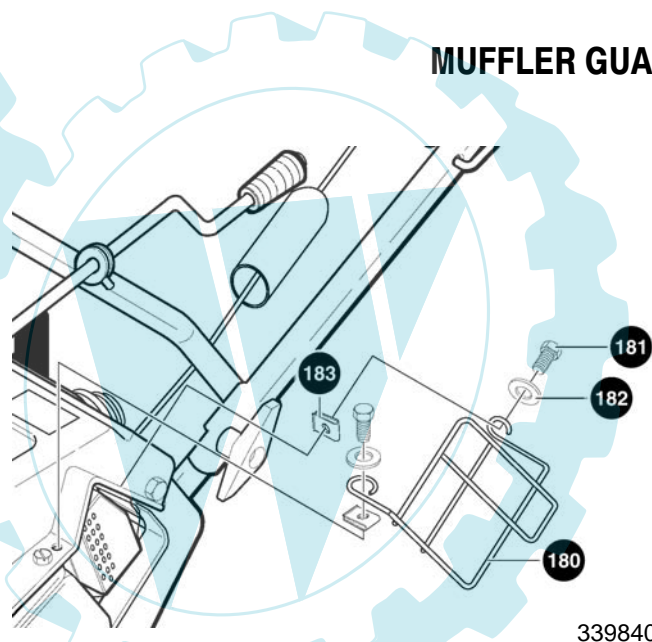

MUFFLER GUARD

CLEARING STICK

Key No.	Description	Part No.
766	CLIP, RETAINER	304362
767	SCREW	414291
768	NUT	997319
769	STICK, CLEARING	304361