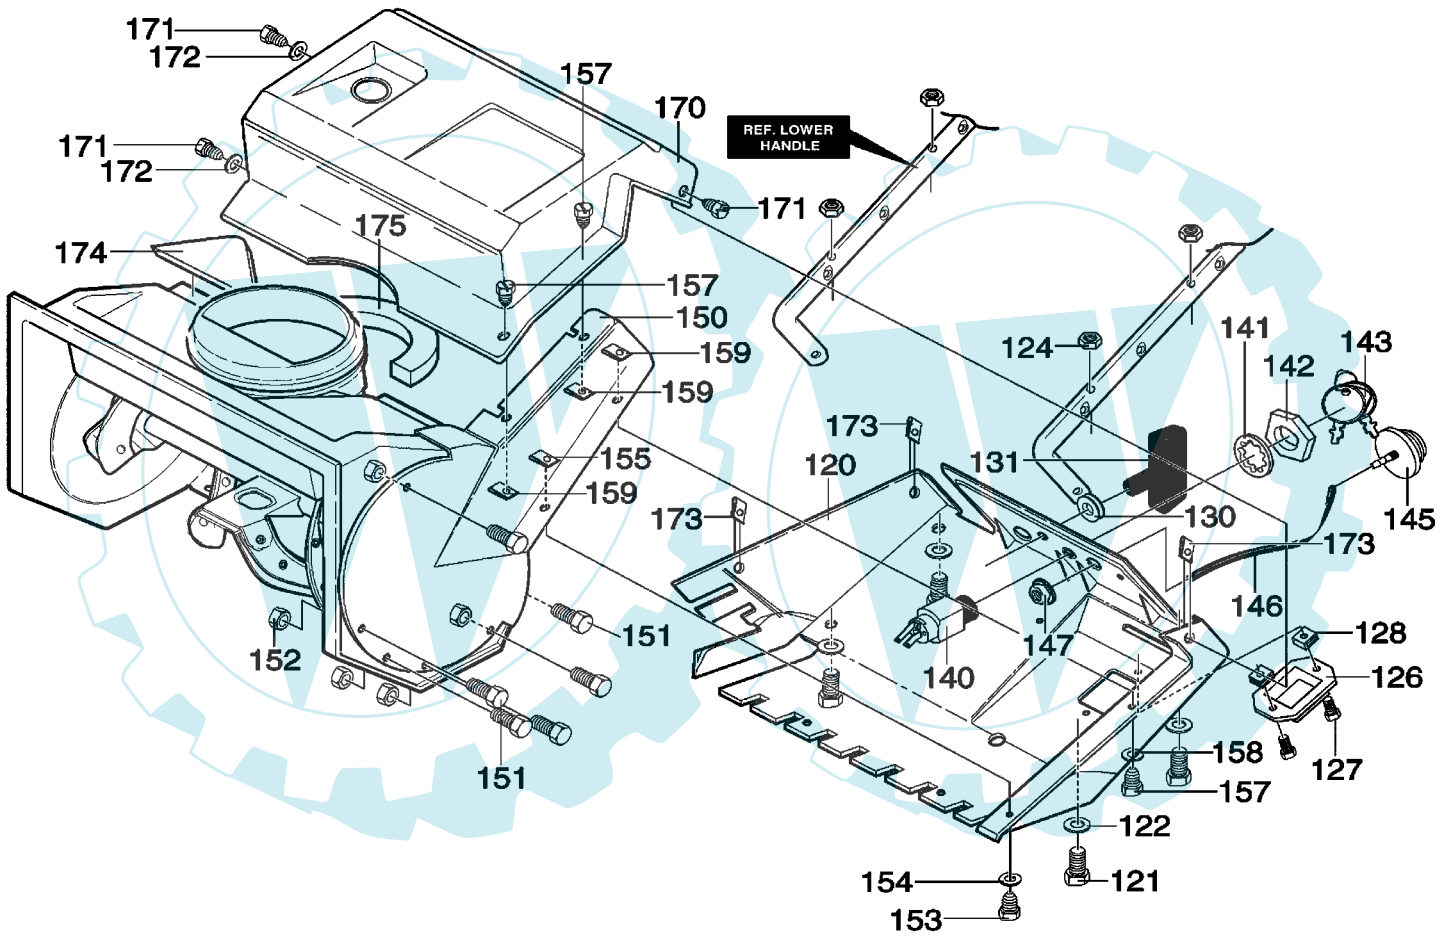

MODEL 620301x61NA

REPAIR PARTS
FRAME COMPONENTS ASSEMBLY

342516

Key No.	Description	Part No.
80	FRAME SIDE SUPPORT RH	760272E701
81	FRAME SIDE SUPPORT LH	760271E701
90	ROD, SUPPORT	760169
91	WASHER, HVSPTLK	71063
92	NUT, 3/8-16 REGHEX	71044
100	BRACKET, GAS TANK	578093E701
101	SCREW, 1/4-20X.75	302628
102	NUT, 1/4-20 REGHEXCTRLK	73826
110	TANK, FUEL	55381
111	SCREW, 1/4-14X.88 WAHHTAP	313681
112	CAP, GAS-RED	1257
113	TUBING 11.50 IN.	327290
114	CLAMP, FUEL LINE	323387

MODEL 620301x61NA

REPAIR PARTS
TOP COVER ASSEMBLY

313937

MODEL 620301x61NA

**REPAIR PARTS
TOP COVER ASSEMBLY**

Key No.	Description	Part No.
120	COVER, BOTTOM	302265
121	SCREW, 1/4-20X1.25	313674
122	WASHER, FLAT .281X.63X.065	71067
124	NUT, 1/4-20	73826
126	COVER, CARB	326212
127	SCREW, 1/4-14X.75	313685
128	NUT, 1/4-10 SPEED J TYPE	578109
130	GROMMET & WASHER, ROPE GUIDE	57587
131	KNOB, STAND TEE	333643
140	SWITCH, IGNITION	56992
141	WASHER	313683
142	NUT, 5/8-32 ACC	300193
143	2 KEYS & RING	49643
145	PRIMER, ENGINE	54601
146	HOSE, PRIMER	1259
147	KEPS NUT, 1/4-20	271172
150	COVER, BELT	57036
151	SCREW, 10-24X.50	12342
152	NUT, #10-24	312300
153	SCREW, 1/4-20X.50	313686
154	WASHER, FLAT .281X.63X.065	71067
155	NUT, 1/4-20 TINN	578107
157	SCREW, 1/4-14X.75	313685
158	WASHER, FLAT .281X.63X.065	71067
159	NUT, 1/4-20 SPEED J TYPE	578109
170	COVER, TOP	1501038
171	SCREW, 1/4-14X.75	313685
172	WASHER, FLAT .281X.63X.065	71067
173	NUT, 1/4-10 SPEED J TYPE	578109
174	SEAL, FOAM	55379
175	SEAL, STRIP CHUTE & GAS SEAL	55380