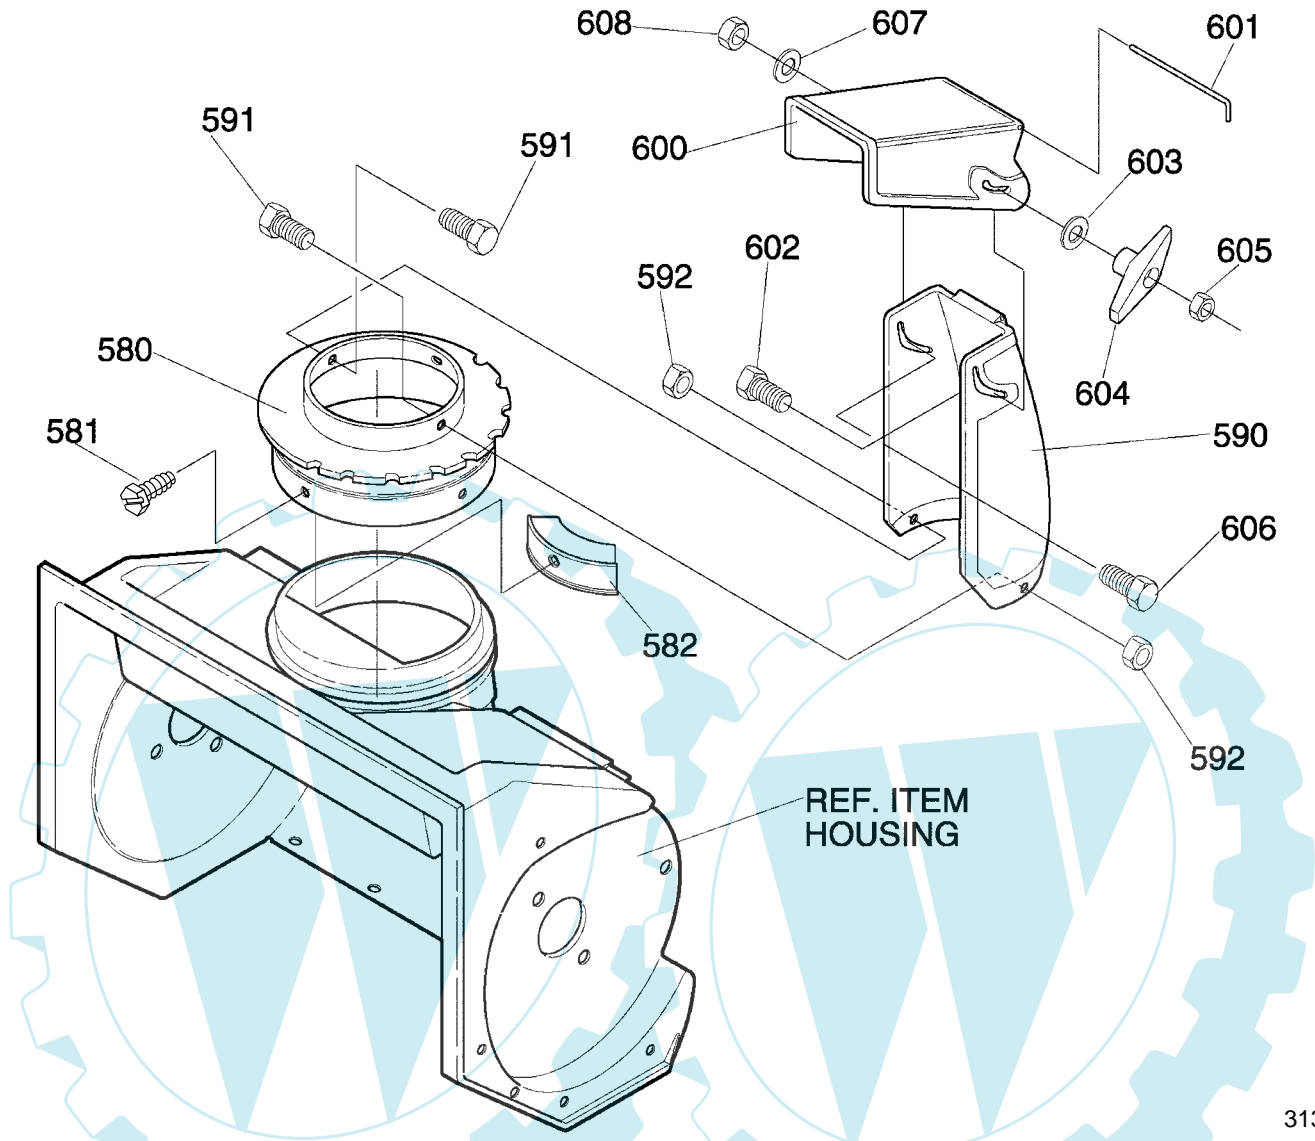

MODEL 620301x61NA

REPAIR PARTS
AUGER HOUSING

342517

MODEL 620301x61NA

**REPAIR PARTS
AUGER HOUSING**

Key No.	Description	Part No.
480	HOUSING, ASSY	330312
481	SCREW, 1/4-20X.75	302628
482	WASHER, FLAT .281X.63X.065	71067
483	NUT, HEX 1/4-20	73826
486	SCREW, 1/4-20X.63	579052
487	BRACKET, STOP	331126
488	WASHER, FLAT .333X.87X.119	331211
489	NUT, 1/4-20 HEX NYLOCK	780029
490	BLADE, SCRAPER	334031
491	RIVET, OVSET	577707
492	SCREW, 1/4-20X.75	302628
493	NUT, 1/4-20	302635
510	BEARING, FLANGE	577023
511	SCREW, 1/4-20X1.00	710263
512	WASHER, FLAT .281X.63X.065	71067
513	NUT, 1/4-20	302635
520	AUGER, ASSY	302783
520-2	BLADE, AUGER	302565
520-6	RIVET	49838
520-8	BLADE, CENTER	335992
520-10	AUGER & BLADE SUPPORT	302552
530	BEARING & PLATE ASSY	583459
531	PLATE, RETAINER	334287
532	SCREW, 1/4-20X.63	579052
533	WASHER, FLAT .281X.63X.065	71067
534	NUT, 1/4-20	73826
541	PULLEY	338965

MODEL 620301x61NA

**REPAIR PARTS
DISCHARGE CHUTE**

313939

Key No.	Description	Part No.
580	RING, CHUTE	314239
581	SCREW, #10X.50	711752
582	GUIDE, CHUTE	577021
590	CHUTE, LOWER	334234
591	SCREW 1/4-20X.50	313686
592	NUT, CNTRLK 1/4-2	302635
600	CHUTE, UPPER	325847
601	WIRE, HINGE	308931
602	BOLT, CARRIAGE 5/16-18X1.25	302843
603	WASHER, FLAT .349X.69X.066	71071
604	KNOB, T	57171
605	NUT, HEX 5/16-18	71037
606	SCREW, 5/16-18X.75	578088
607	WASHER, FLAT .349X.69X.066	71071
608	NUT, HEX 5/16-18	71391

MODEL 620301x61NA

REPAIR PARTS
WHEELS

Key No.	Description	Part No.
650	AXLE SHAFT	313678
651	WASHER, FLAT .391X1.00X1.25	583409
660	TIRE & RIM	760713
661	WASHER, FLAT .391X1.00X.125	583409
662	RING, RET E	577598