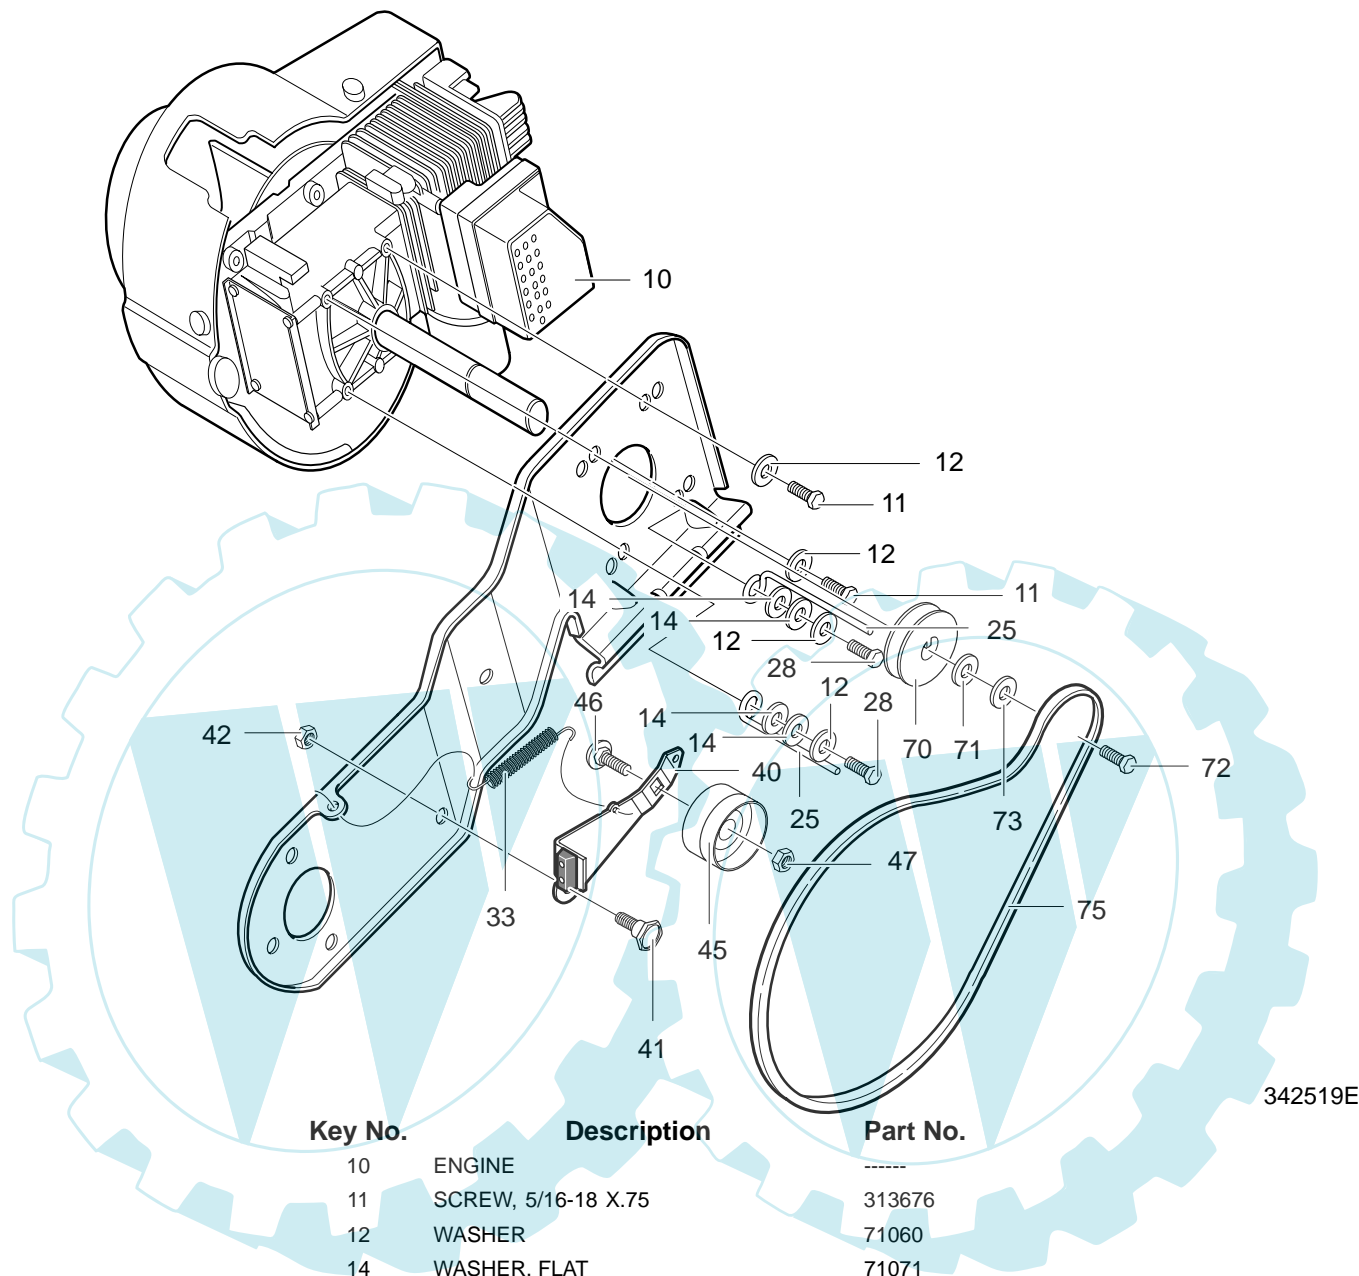

MODEL 620301x61NA

REPAIR PARTS
ENGINE ASSEMBLY

342519E

Key No.	Description	Part No.
10	ENGINE	-----
11	SCREW, 5/16-18 X.75	313676
12	WASHER	71060
14	WASHER, FLAT	71071
25	GUIDE, BELT	313440
28	SCREW	710312
33	SPRING, IDLER BRAKE	339017
40	ASSY, IDLER ARM	1501013
41	BOLT	333594
42	NUT, 5/16-18	71391
45	PULLEY, IDLER	48924
46	BOLT, CARRIAGE	45892
47	NUT	590
70	PULLEY, ENGINE	338849
71	WASHER	25840
72	SCREW, 5/16-24X.75	181595
73	WASHER	71060
75	BELT	760928
--	OPERATOR'S MANUAL	F-021061C

MODEL 620301x61NA

REPAIR PARTS
TOP COVER ASSEMBLY

313937

MODEL 620301x61NA

**REPAIR PARTS
TOP COVER ASSEMBLY**

Key No.	Description	Part No.
120	COVER, BOTTOM	302265
121	SCREW, 1/4-20X1.25	313674
122	WASHER, FLAT .281X.63X.065	71067
124	NUT, 1/4-20	73826
126	COVER, CARB	326212
127	SCREW, 1/4-14X.75	313685
128	NUT, 1/4-10 SPEED J TYPE	578109
130	GROMMET & WASHER, ROPE GUIDE	57587
131	KNOB, STAND TEE	333643
140	SWITCH, IGNITION	56992
141	WASHER	313683
142	NUT, 5/8-32 ACC	300193
143	2 KEYS & RING	49643
145	PRIMER, ENGINE	54601
146	HOSE, PRIMER	1259
147	KEPS NUT, 1/4-20	271172
150	COVER, BELT	57036
151	SCREW, 10-24X.50	12342
152	NUT, #10-24	312300
153	SCREW, 1/4-20X.50	313686
154	WASHER, FLAT .281X.63X.065	71067
155	NUT, 1/4-20 TINN	578107
157	SCREW, 1/4-14X.75	313685
158	WASHER, FLAT .281X.63X.065	71067
159	NUT, 1/4-20 SPEED J TYPE	578109
170	COVER, TOP	1501038
171	SCREW, 1/4-14X.75	313685
172	WASHER, FLAT .281X.63X.065	71067
173	NUT, 1/4-10 SPEED J TYPE	578109
174	SEAL, FOAM	55379
175	SEAL, STRIP CHUTE & GAS SEAL	55380