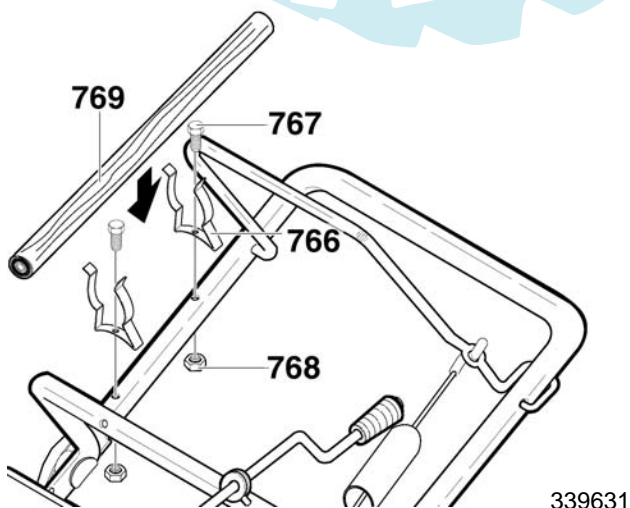

MODEL 620301x54NA

REPAIR PARTS
HANDLE ASSEMBLY

342532

MODEL 620301x54NA

REPAIR PARTS HANDLE ASSEMBLY

Key No.	Description	Part No.
740	CABLE, UPPER	760774
741	BRACKET, CABLE ADJ	313441
742	CABLE, LOWER CONTROL	760773
743	BOOT, CLUTCH SPRING	308146
744	SPRING, EXTENSION	313471
750	HANDLE, LOWER	313487E701
751	SCREW, 1/4-20X1.25	313674
752	WASHER, FLAT	71067
753	NUT, 1/4-20 YZ	15X143
755	BRACKET, CABLE	761486E701
756	BOLT	712234
757	PULLEY	39298
759	NUT, 1/4-20	73826
760	UPPER HANDLE	336453E701
761	BAIL, CONTROL	313308E701
762	BOLT	337584
763	WASHER, FORM	311936
764	KNOB, T 3.00 WD	57171
765	NUT, 5/16-18	71037

MODEL 620301x54NA

REPAIR PARTS
CHUTE ROD ASSEMBLY

313942

Key No.	Description	Part No.
850	ROD, ASSY UPPER CHUTE CONTROL	314996
851	WASHER, FLAT .406X.81X.066	71072
852	PIN, COTTER	71082
853	WASHER, CURVED SPRING	313431
855	WASHER, FLAT .406X.81X.066	71072
856	KNOB, SLEEVE	57082
857	NUT, PUSH	331532
860	BOLT, EYE 3/8-16X2.00	313712
861	GROMMET, EYE BOLT	148
863	WASHER	71062
864	NUT, HEX JAM 3/8-16	71045
870	BRACKET, CHUTE ROTATE	333946E701
871	BOLT, CARRIAGE 5/16-18X.75	340720
872	WASHER, FLAT .349X.69X.066	71071
873	WASHER .328X.60X.09	71060
874	NUT, HEX 5/16-18	71037

MODEL 620301x54NA

REPAIR PARTS CHUTE GUARD

Key No.	Description	Part No.
595	GUARD, WIRE CHUTE	311206
596	SPRING, TORSION	51776
597	SPRING, TORSION	51777
598	NUT, ACORN	49106

MUFFLER GUARD

Key No.	Description	Part No.
180	GUARD, MUFFLER -EXPT	57139
181	SCREW	313685
182	WASHER, FLAT	71067

CLEARING STICK

Key No.	Description	Part No.
766	CLIP, RETAINER	304362
767	SCREW	414291
768	NUT	997319
769	STICK, CLEARING	304361

MODEL 620301x54NA

REPAIR PARTS

- 314810
 - 314808
 - 337524
 - 48X384
 - 300275
 - 586393
 - 48X381
 - 337610
 - 337611
- DECAL, OFF-CHOKE-ON
DECAL, CONTROL PANEL
DECAL, AUGER CONTROL BAR
DECAL, CANADIANA
DECAL, CAUTION
DECAL, MUFFLER HOT
DECAL, EPA 3HP, MASS
DECAL, DANGER CHUTE -HAND
DECAL, DANGER AUGER -FOOT