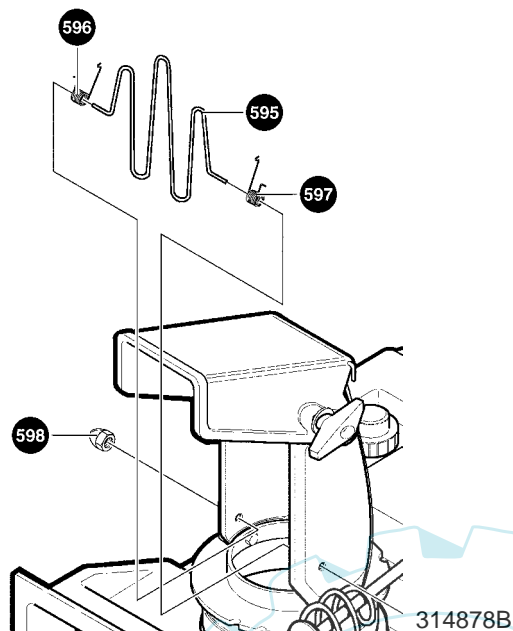

MODEL 620301x54NA

**REPAIR PARTS
DISCHARGE CHUTE**

313939

Key No.	Description	Part No.
580	RING, CHUTE	314239
581	SCREW, #10X.50	711752
582	GUIDE, CHUTE	577021
590	CHUTE, LOWER	337237
591	SCREW 1/4-20X.50	313686
592	NUT, CNTRLK 1/4-2 YZ	15X143
600	CHUTE, UPPER	325847
601	WIRE, HINGE	308931
602	BOLT, CARRIAGE 5/16-18X1.25	302843
603	WASHER, FLAT .349X.69X.066	71071
604	KNOB, T	57171
605	NUT, HEX 5/16-18	71037
606	SCREW, 5/16-18X.75	578088
607	WASHER, FLAT .349X.69X.066	71071
608	NUT, HEX 5/16-18	71391

MODEL 620301x54NA

REPAIR PARTS
HANDLE ASSEMBLY

342532

MODEL 620301x54NA

REPAIR PARTS HANDLE ASSEMBLY

Key No.	Description	Part No.
740	CABLE, UPPER	760774
741	BRACKET, CABLE ADJ	313441
742	CABLE, LOWER CONTROL	760773
743	BOOT, CLUTCH SPRING	308146
744	SPRING, EXTENSION	313471
750	HANDLE, LOWER	313487E701
751	SCREW, 1/4-20X1.25	313674
752	WASHER, FLAT	71067
753	NUT, 1/4-20 YZ	15X143
755	BRACKET, CABLE	761486E701
756	BOLT	712234
757	PULLEY	39298
759	NUT, 1/4-20	73826
760	UPPER HANDLE	336453E701
761	BAIL, CONTROL	313308E701
762	BOLT	337584
763	WASHER, FORM	311936
764	KNOB, T 3.00 WD	57171
765	NUT, 5/16-18	71037

MODEL 620301x54NA

REPAIR PARTS
CHUTE ROD ASSEMBLY

313942

Key No.	Description	Part No.
850	ROD, ASSY UPPER CHUTE CONTROL	314996
851	WASHER, FLAT .406X.81X.066	71072
852	PIN, COTTER	71082
853	WASHER, CURVED SPRING	313431
855	WASHER, FLAT .406X.81X.066	71072
856	KNOB, SLEEVE	57082
857	NUT, PUSH	331532
860	BOLT, EYE 3/8-16X2.00	313712
861	GROMMET, EYE BOLT	148
863	WASHER	71062
864	NUT, HEX JAM 3/8-16	71045
870	BRACKET, CHUTE ROTATE	333946E701
871	BOLT, CARRIAGE 5/16-18X.75	340720
872	WASHER, FLAT .349X.69X.066	71071
873	WASHER .328X.60X.09	71060
874	NUT, HEX 5/16-18	71037

MODEL 620301x54NA

REPAIR PARTS CHUTE GUARD

Key No.	Description	Part No.
595	GUARD, WIRE CHUTE	311206
596	SPRING, TORSION	51776
597	SPRING, TORSION	51777
598	NUT, ACORN	49106

MUFFLER GUARD

Key No.	Description	Part No.
180	GUARD, MUFFLER -EXPT	57139
181	SCREW	313685
182	WASHER, FLAT	71067