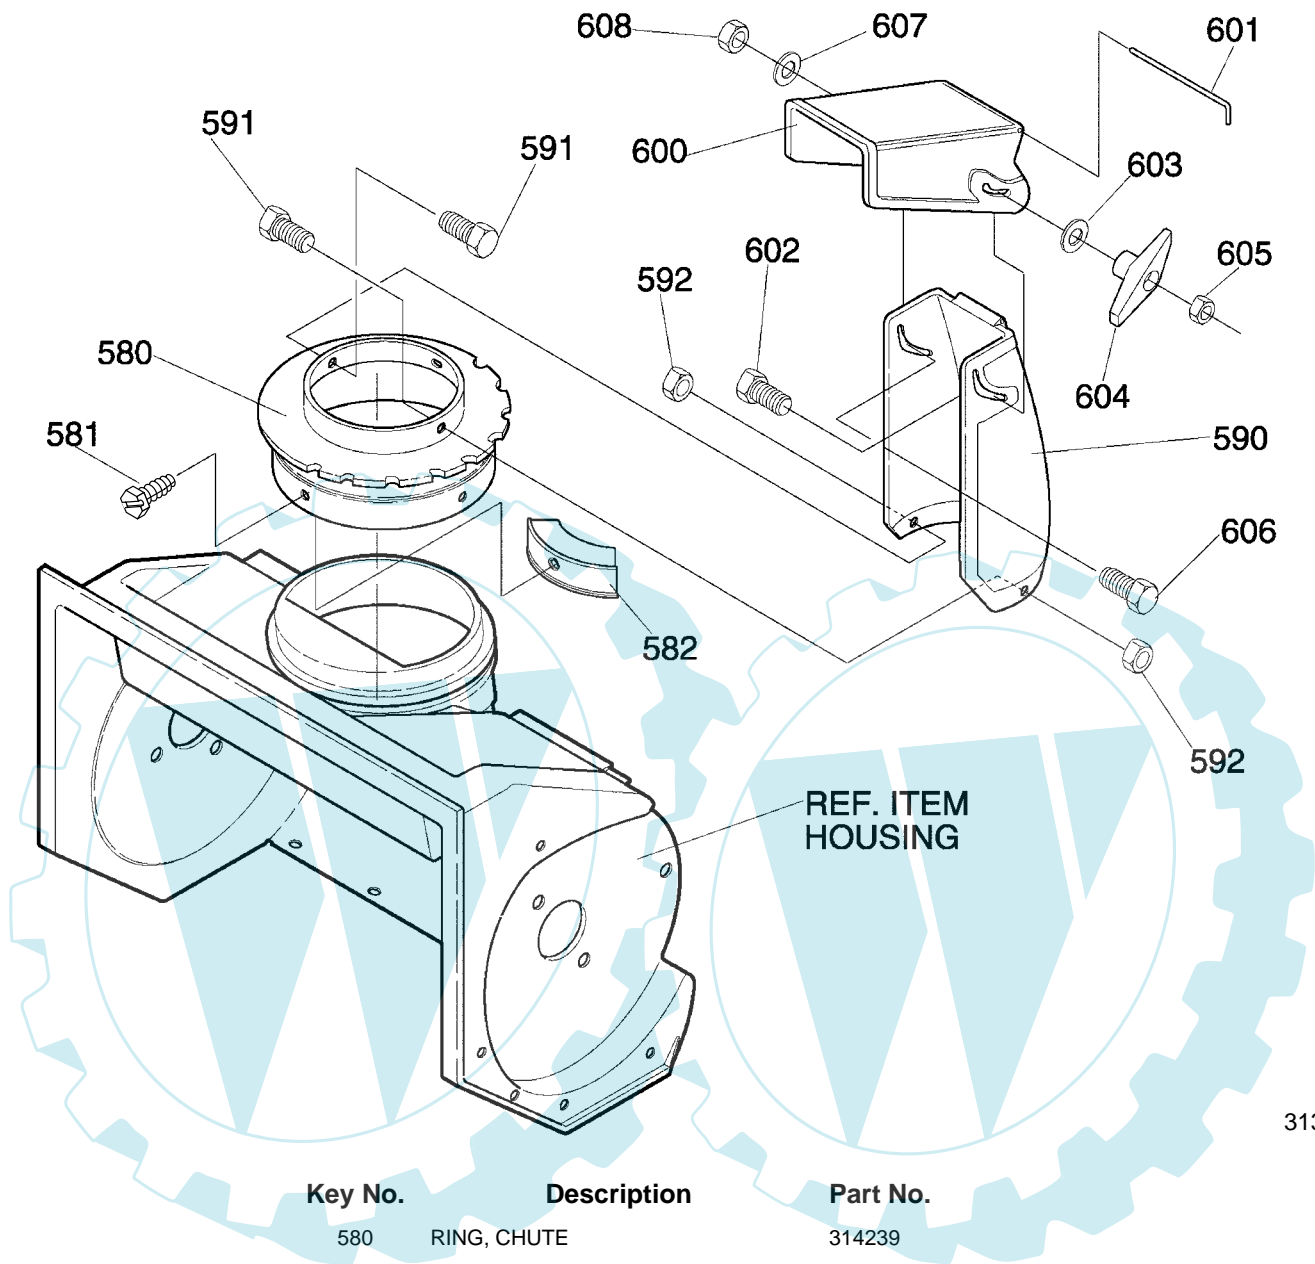

MODEL 620301x54NA

**REPAIR PARTS
ENGINE ASSEMBLY**

342519E

Key No.	Description	Part No.
10	ENGINE	
11	SCREW, 5/16-18 X.75	180077
12	WASHER	018x16
14	WASHER, FLAT	71071
25	GUIDE, BELT	313440
28	SCREW	710312
33	SPRING, IDLER BRAKE	339017
40	ASSY, IDLER BRAKE ARM	1501013
41	BOLT	333594
42	NUT, 5/16-18	71391
45	PULLEY, IDLER	48924
46	BOLT, CARRIAGE	45892
47	NUT	590
70	PULLEY, ENGINE	338849
71	WASHER, BELLEVELLE	25840
72	SCREW, 5/16-24X.75	181595
73	WASHER, SPLTLK	018X16
75	BELT, V 3L 34.8"	760928
—	OPERATOR'S MANUAL	F-021018C

MODEL 620301x54NA

**REPAIR PARTS
DISCHARGE CHUTE**

313939

Key No.	Description	Part No.
580	RING, CHUTE	314239
581	SCREW, #10X.50	711752
582	GUIDE, CHUTE	577021
590	CHUTE, LOWER	337237
591	SCREW 1/4-20X.50	313686
592	NUT, CNTRLK 1/4-2 YZ	15X143
600	CHUTE, UPPER	325847
601	WIRE, HINGE	308931
602	BOLT, CARRIAGE 5/16-18X1.25	302843
603	WASHER, FLAT .349X.69X.066	71071
604	KNOB, T	57171
605	NUT, HEX 5/16-18	71037
606	SCREW, 5/16-18X.75	578088
607	WASHER, FLAT .349X.69X.066	71071
608	NUT, HEX 5/16-18	71391

MODEL 620301x54NA

REPAIR PARTS
WHEELS

Key No.	Description	Part No.
650	AXLE SHAFT	313678
651	WASHER, FLAT .391X1.00X1.25	583409
660	TIRE & RIM	760713
661	WASHER, FLAT .391X1.00X.125	583409
662	RING, RET E	577598

MODEL 620301x54NA

REPAIR PARTS
HANDLE ASSEMBLY

342532

MODEL 620301x54NA

REPAIR PARTS HANDLE ASSEMBLY

Key No.	Description	Part No.
740	CABLE, UPPER	760774
741	BRACKET, CABLE ADJ	313441
742	CABLE, LOWER CONTROL	760773
743	BOOT, CLUTCH SPRING	308146
744	SPRING, EXTENSION	313471
750	HANDLE, LOWER	313487E701
751	SCREW, 1/4-20X1.25	313674
752	WASHER, FLAT	71067
753	NUT, 1/4-20 YZ	15X143
755	BRACKET, CABLE	761486E701
756	BOLT	712234
757	PULLEY	39298
759	NUT, 1/4-20	73826
760	UPPER HANDLE	336453E701
761	BAIL, CONTROL	313308E701
762	BOLT	337584
763	WASHER, FORM	311936
764	KNOB, T 3.00 WD	57171
765	NUT, 5/16-18	71037