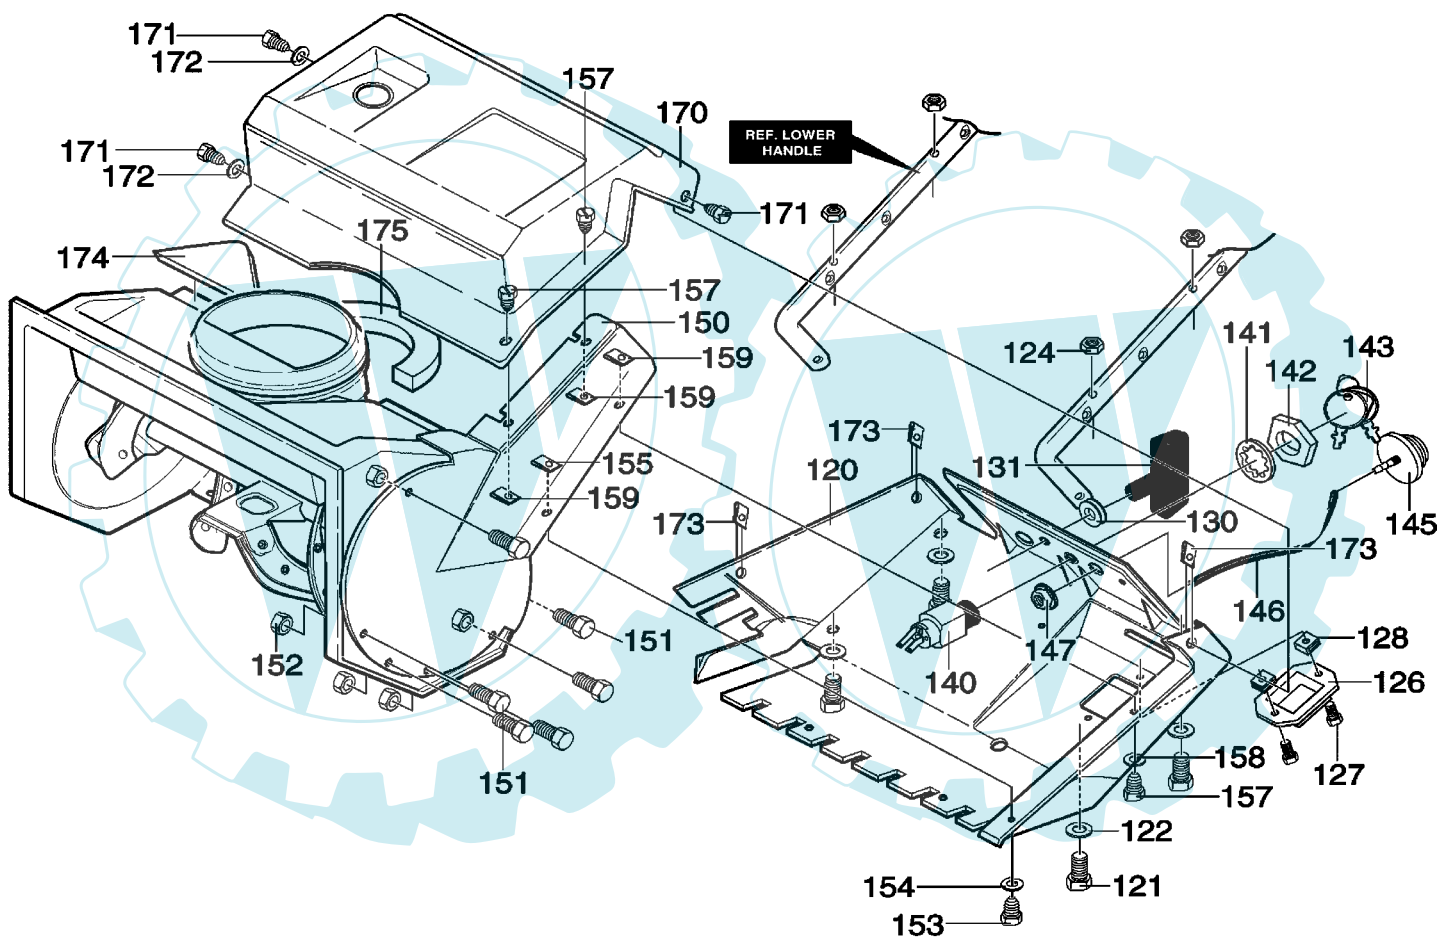

MODEL 620301x54NA

REPAIR PARTS TOP COVER ASSEMBLY

313937

MODEL 620301x54NA

REPAIR PARTS TOP COVER ASSEMBLY

Key No.	Description	Part No.
120	COVER, BOTTOM	302265
121	SCREW, 1/4-20X1.25	313674
122	WASHER, FLAT .281X.63X.065	71067
124	NUT, 1/4-20 YZ	15X143
126	COVER, CARB	326212
127	SCREW, 1/4-14X.75	313685
128	NUT, 1/4-10 SPEED J TYPE	578109
130	GROMMET & WASHER, ROPE GUIDE	57587
131	KNOB, STAND TEE	333643
140	SWITCH, IGNITION	56992
141	WASHER	313683
142	NUT, 5/8-32 ACC	300193
143	2 KEYS & RING	49643
145	PRIMER, ENGINE	54601
146	HOSE, PRIMER	1259
147	KEPS NUT, 1/4-20	271172
150	COVER, BELT	57036
151	SCREW, 10-24X.50	12342
152	NUT, #10-24	312300
153	SCREW, 1/4-20X.50	313686
154	WASHER, FLAT .281X.63X.065	71067
155	NUT, 1/4-20 TINN	578107
157	SCREW, 1/4-14X.75	313685
158	WASHER, FLAT .281X.63X.065	71067
159	NUT, 1/4-20 SPEED J TYPE	578109
170	COVER, TOP	337643
171	SCREW, 1/4-14X.75	313685
172	WASHER, FLAT .281X.63X.065	71067
173	NUT, 1/4-10 SPEED J TYPE	578109
174	SEAL, FOAM	55379
175	SEAL, STRIP CHUTE & GAS SEAL	55380