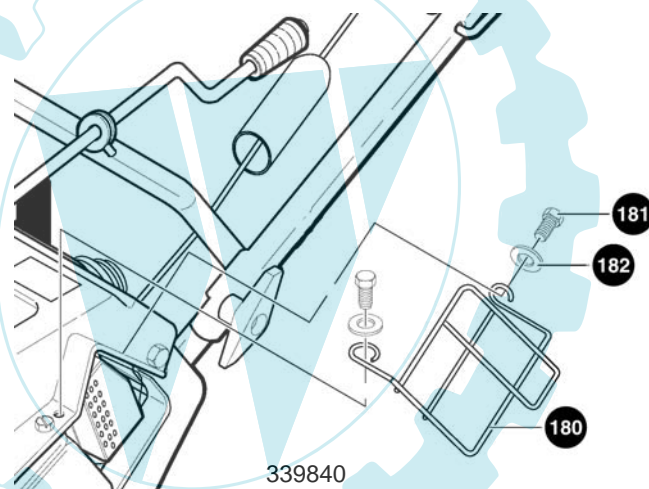

MODEL 620301x54NA

REPAIR PARTS
CHUTE ROD ASSEMBLY

313942

Key No.	Description	Part No.
850	ROD, ASSY UPPER CHUTE CONTROL	314996
851	WASHER, FLAT .406X.81X.066	71072
852	PIN, COTTER	71082
853	WASHER, CURVED SPRING	313431
855	WASHER, FLAT .406X.81X.066	71072
856	KNOB, SLEEVE	57082
857	NUT, PUSH	331532
860	BOLT, EYE 3/8-16X2.00	313712
861	GROMMET, EYE BOLT	148
863	WASHER	71062
864	NUT, HEX JAM 3/8-16	71045
870	BRACKET, CHUTE ROTATE	333946E701
871	BOLT, CARRIAGE 5/16-18X.75	340720
872	WASHER, FLAT .349X.69X.066	71071
873	WASHER .328X.60X.09	71060
874	NUT, HEX 5/16-18	71037

MODEL 620301x54NA

REPAIR PARTS CHUTE GUARD

Key No.	Description	Part No.
595	GUARD, WIRE CHUTE	311206
596	SPRING, TORSION	51776
597	SPRING, TORSION	51777
598	NUT, ACORN	49106

MUFFLER GUARD

Key No.	Description	Part No.
180	GUARD, MUFFLER -EXPT	57139
181	SCREW	313685
182	WASHER, FLAT	71067