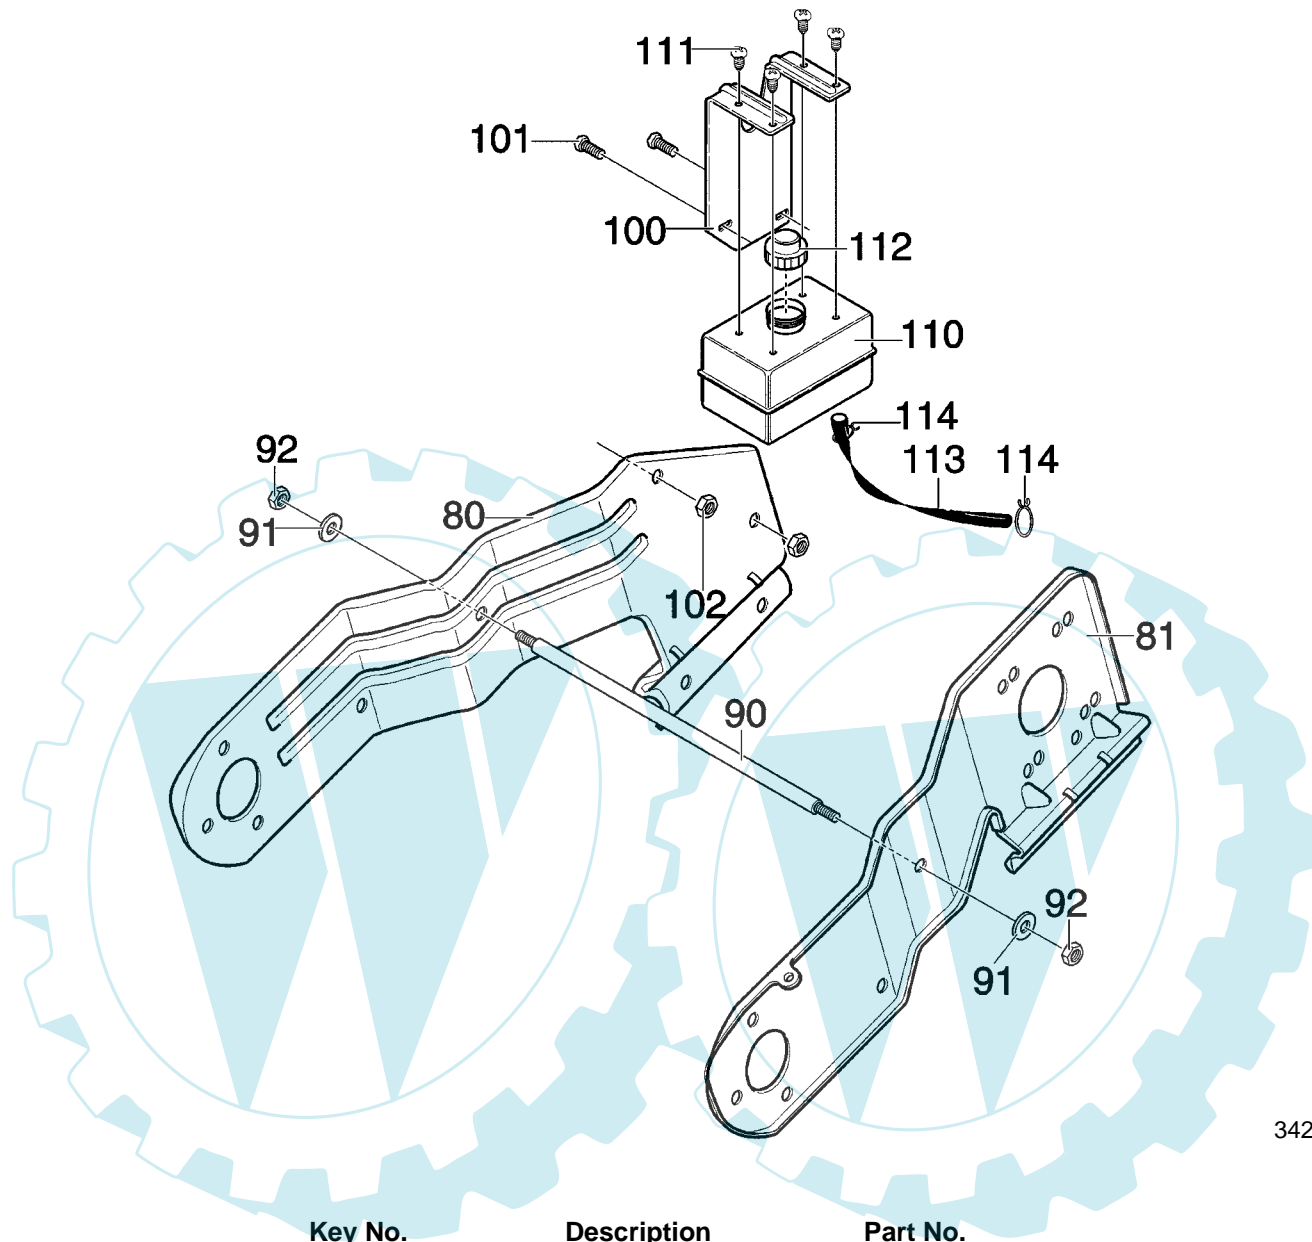

MODEL 620301x54NA

**REPAIR PARTS
ENGINE ASSEMBLY**

342519E

Key No.	Description	Part No.
10	ENGINE	
11	SCREW, 5/16-18 X.75	180077
12	WASHER	018x16
14	WASHER, FLAT	71071
25	GUIDE, BELT	313440
28	SCREW	710312
33	SPRING, IDLER BRAKE	339017
40	ASSY, IDLER BRAKE ARM	1501013
41	BOLT	333594
42	NUT, 5/16-18	71391
45	PULLEY, IDLER	48924
46	BOLT, CARRIAGE	45892
47	NUT	590
70	PULLEY, ENGINE	338849
71	WASHER, BELLEVELLE	25840
72	SCREW, 5/16-24X.75	181595
73	WASHER, SPLTLK	018X16
75	BELT, V 3L 34.8"	760928
—	OPERATOR'S MANUAL	F-021018C

MODEL 620301x54NA

**REPAIR PARTS
FRAME COMPONENTS ASSEMBLY**

342516

Key No.	Description	Part No.
80	FRAME SIDE SUPPORT RH	760272E701
81	FRAME SIDE SUPPORT LH	760271E701
90	ROD, SUPPORT	760169
91	WASHER, HVSPTLK	71063
92	NUT, 3/8-16 REGHEX	71044
100	BRACKET, GAS TANK	578093E701
101	SCREW, 1/4-20X.75	302628
102	NUT, 1/4-20 REGHEXCTRLK YZ	15X143
110	TANK, FUEL	55381
111	SCREW, 1/4-14X.88 WAHHTAP	313681
112	CAP, GAS-BLACK	315433
113	TUBING 11.50 IN.	327290
114	CLAMP, FUEL LINE	323387