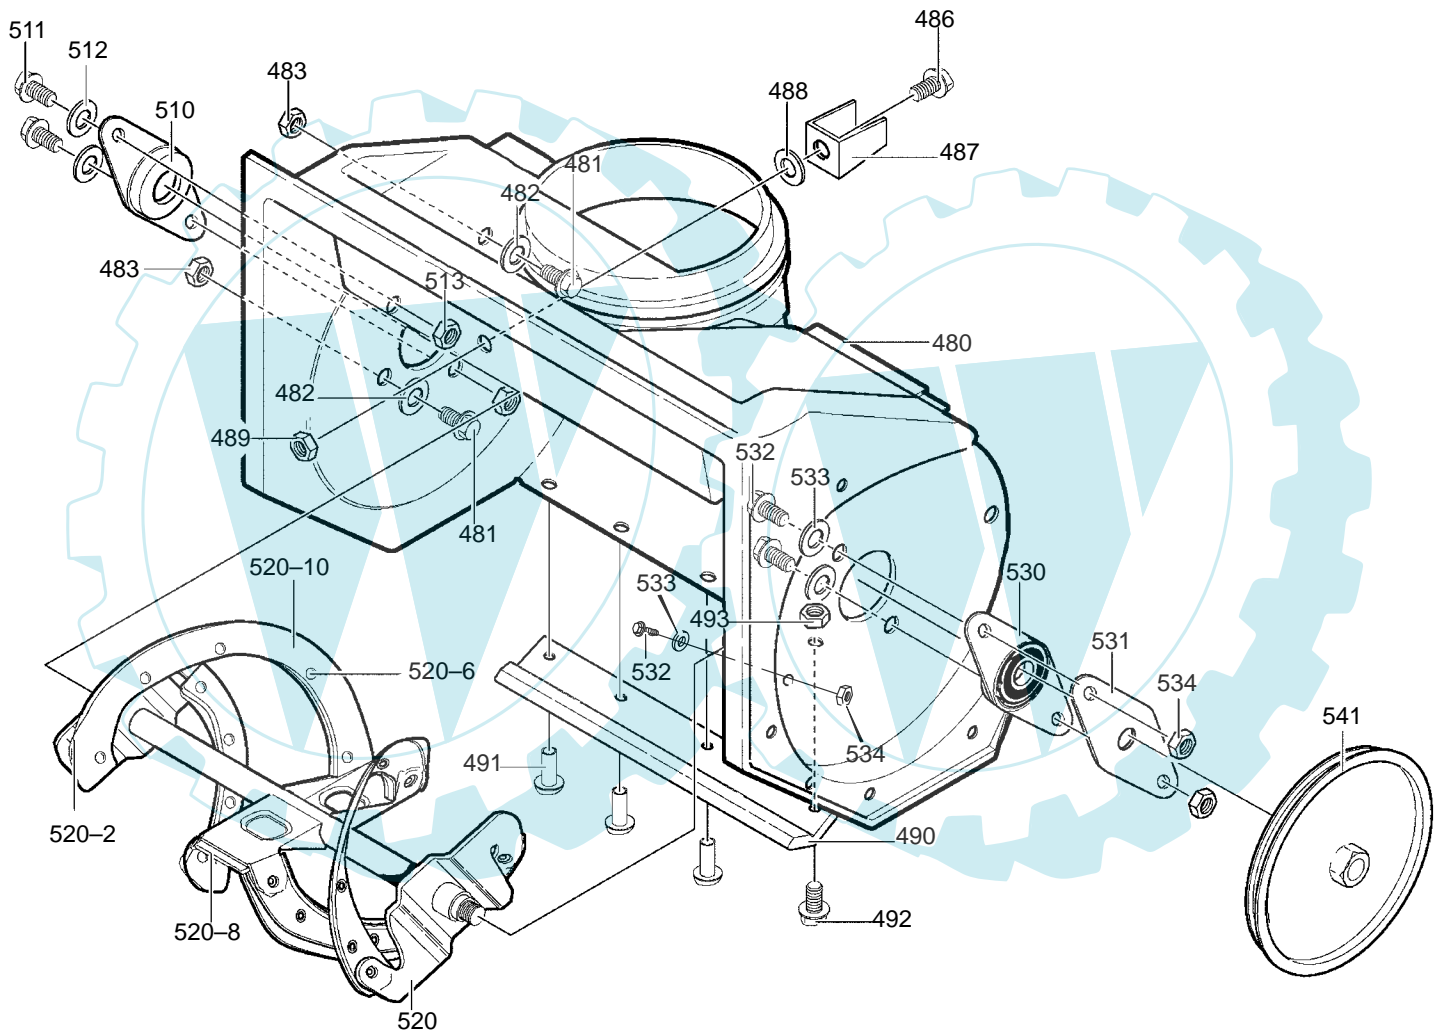

MODEL 620301x54NA

REPAIR PARTS
AUGER HOUSING

342517

MODEL 620301x54NA

**REPAIR PARTS
AUGER HOUSING**

Key No.	Description	Part No.
480	HOUSING, ASSY	330312
481	SCREW, 1/4-20X.75	302628
482	WASHER, FLAT .281X.63X.065	71067
483	NUT, HEX 1/4-20 YZ	15X143
486	SCREW, 1/4-20X.63	579052
487	BRACKET, STOP	331126
488	WASHER, FLAT .333X.87X.119	331211
489	NUT, 1/4-20 HEX NYLOCK	780029
490	BLADE, SCRAPER	334031
491	RIVET, OVSET	577707
492	SCREW, 1/4-20X.75	302628
493	NUT, 1/4-20 YZ	15X143
510	BEARING, FLANGE	577023
511	SCREW, 1/4-20X1.00	710263
512	WASHER, FLAT .281X.63X.065	71067
513	NUT, 1/4-20 YZ	15X143
520	AUGER, ASSY	302783
520-2	BLADE, AUGER	302565
520-6	RIVET	49838
520-8	BLADE, CENTER	335992
520-10	AUGER & BLADE SUPPORT	302552E701
530	BEARING & PLATE ASSY	583459
531	PLATE, RETAINER	334287
532	SCREW, 1/4-20X.63	579052
533	WASHER, FLAT .281X.63X.065	71067
534	NUT, 1/4-20	73826
541	PULLEY	338965