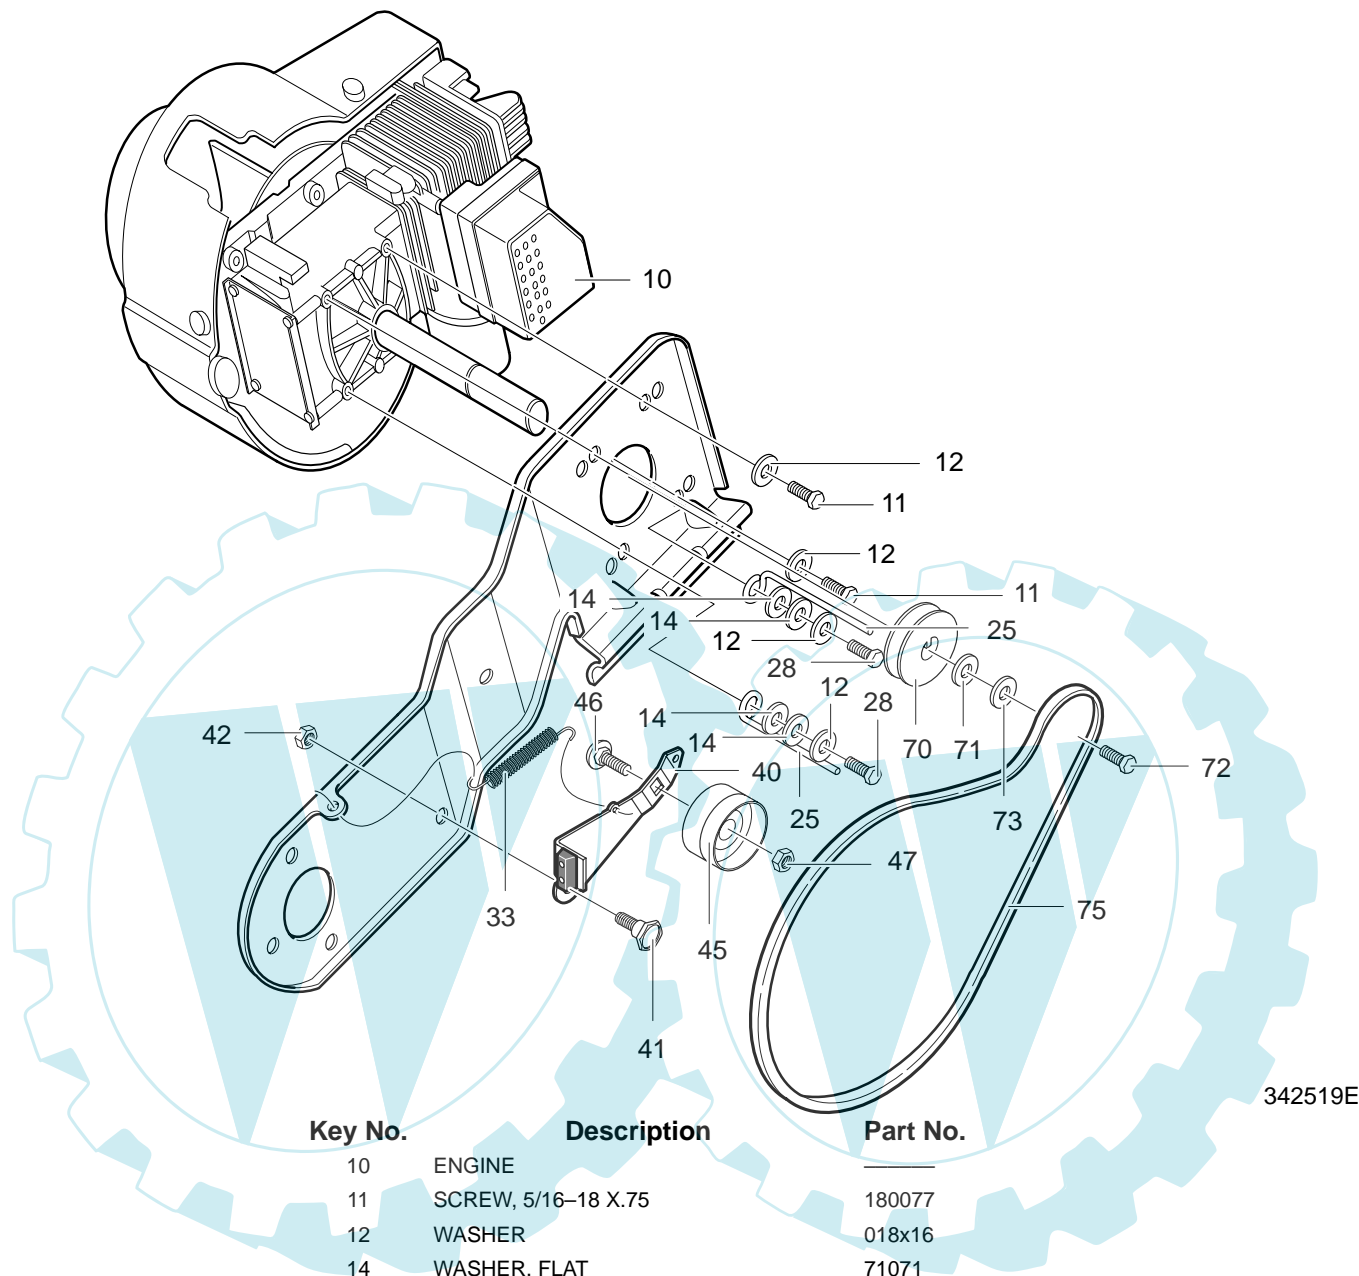

MODEL 620301x54NA

**REPAIR PARTS
ENGINE ASSEMBLY**

342519E

Key No.	Description	Part No.
10	ENGINE	
11	SCREW, 5/16-18 X.75	180077
12	WASHER	018x16
14	WASHER, FLAT	71071
25	GUIDE, BELT	313440
28	SCREW	710312
33	SPRING, IDLER BRAKE	339017
40	ASSY, IDLER BRAKE ARM	1501013
41	BOLT	333594
42	NUT, 5/16-18	71391
45	PULLEY, IDLER	48924
46	BOLT, CARRIAGE	45892
47	NUT	590
70	PULLEY, ENGINE	338849
71	WASHER, BELLEVELLE	25840
72	SCREW, 5/16-24X.75	181595
73	WASHER, SPLTLK	018X16
75	BELT, V 3L 34.8"	760928
—	OPERATOR'S MANUAL	F-021018C

MODEL 620301x54NA

**REPAIR PARTS
FRAME COMPONENTS ASSEMBLY**

342516

Key No.	Description	Part No.
80	FRAME SIDE SUPPORT RH	760272E701
81	FRAME SIDE SUPPORT LH	760271E701
90	ROD, SUPPORT	760169
91	WASHER, HVSPTLK	71063
92	NUT, 3/8-16 REGHEX	71044
100	BRACKET, GAS TANK	578093E701
101	SCREW, 1/4-20X.75	302628
102	NUT, 1/4-20 REGHEXCTRLK YZ	15X143
110	TANK, FUEL	55381
111	SCREW, 1/4-14X.88 WAHHTAP	313681
112	CAP, GAS-BLACK	315433
113	TUBING 11.50 IN.	327290
114	CLAMP, FUEL LINE	323387