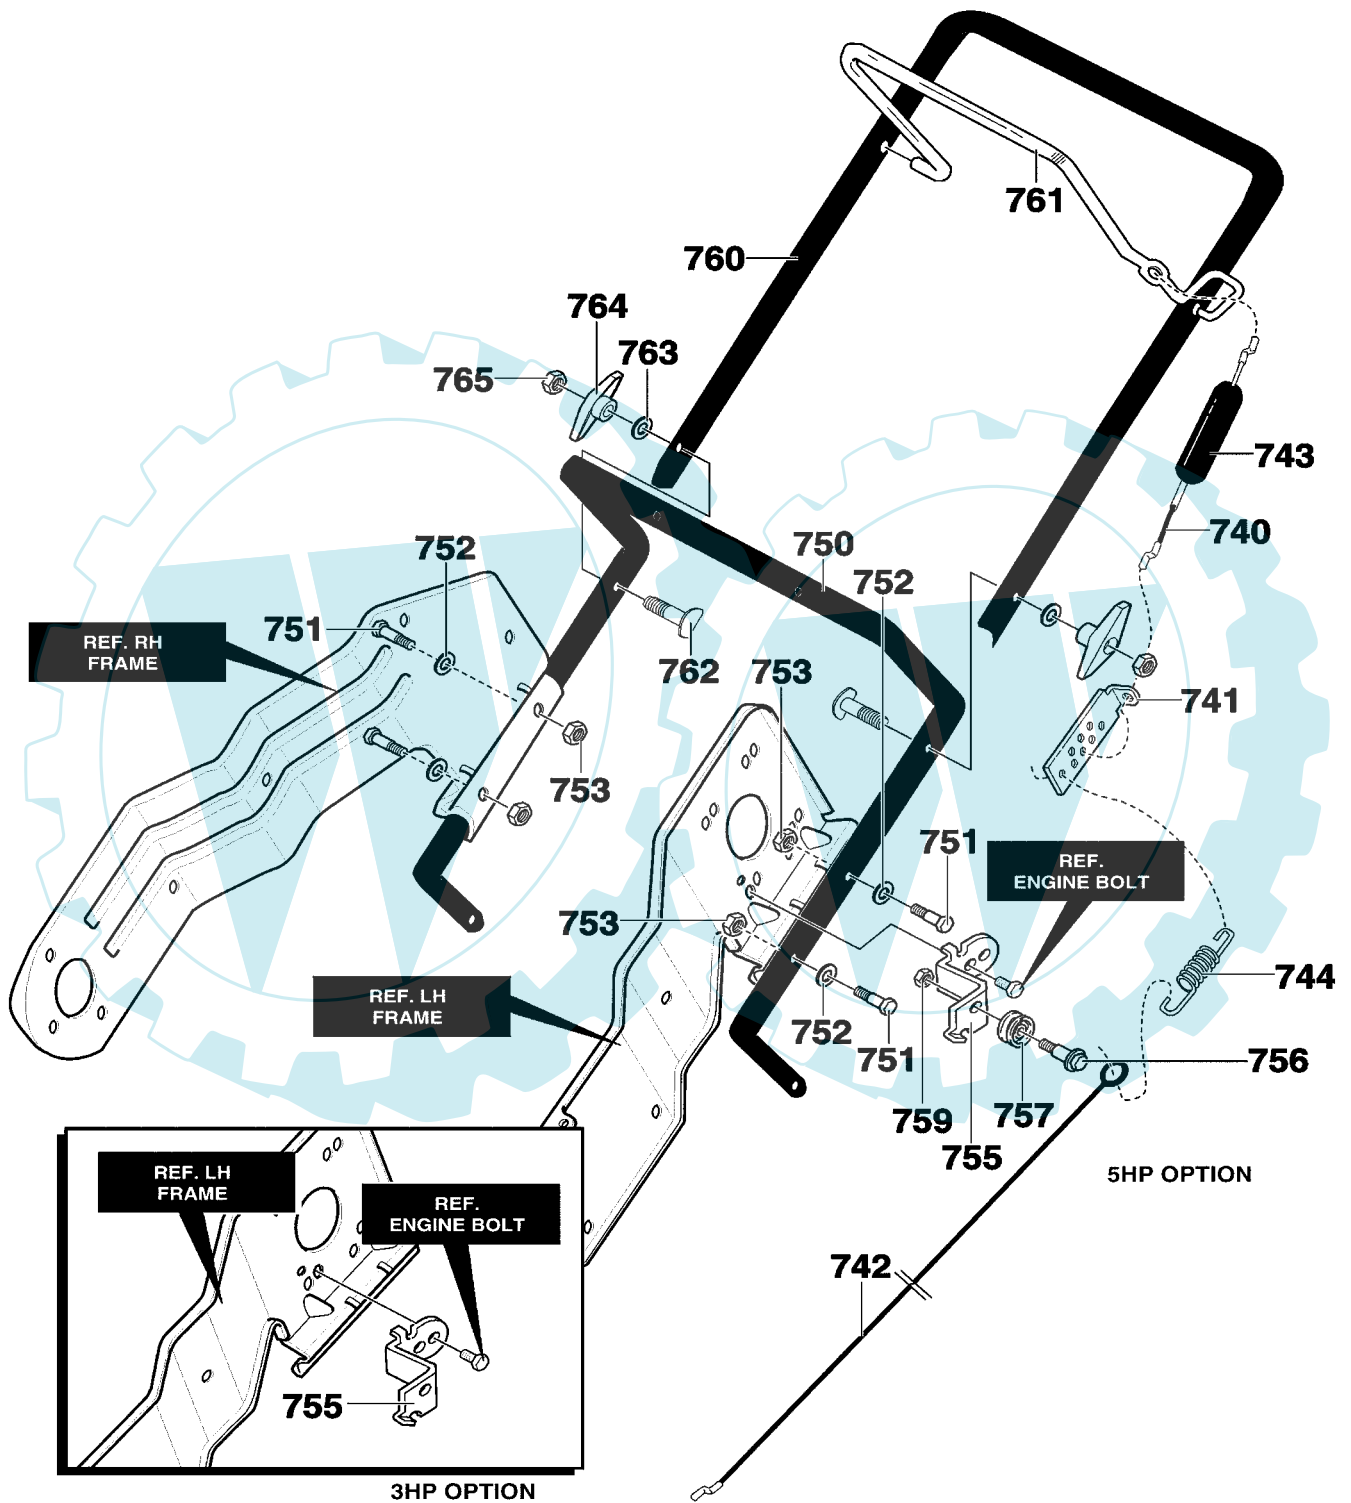

MODEL 620301x54NA

**REPAIR PARTS
ENGINE ASSEMBLY**

342519E

Key No.	Description	Part No.
10	ENGINE	
11	SCREW, 5/16-18 X.75	180077
12	WASHER	018x16
14	WASHER, FLAT	71071
25	GUIDE, BELT	313440
28	SCREW	710312
33	SPRING, IDLER BRAKE	339017
40	ASSY, IDLER BRAKE ARM	1501013
41	BOLT	333594
42	NUT, 5/16-18	71391
45	PULLEY, IDLER	48924
46	BOLT, CARRIAGE	45892
47	NUT	590
70	PULLEY, ENGINE	338849
71	WASHER, BELLEVELLE	25840
72	SCREW, 5/16-24X.75	181595
73	WASHER, SPLTLK	018X16
75	BELT, V 3L 34.8"	760928
—	OPERATOR'S MANUAL	F-021018C

MODEL 620301x54NA

**REPAIR PARTS
DISCHARGE CHUTE**

313939

Key No.	Description	Part No.
580	RING, CHUTE	314239
581	SCREW, #10X.50	711752
582	GUIDE, CHUTE	577021
590	CHUTE, LOWER	337237
591	SCREW 1/4-20X.50	313686
592	NUT, CNTRLK 1/4-2 YZ	15X143
600	CHUTE, UPPER	325847
601	WIRE, HINGE	308931
602	BOLT, CARRIAGE 5/16-18X1.25	302843
603	WASHER, FLAT .349X.69X.066	71071
604	KNOB, T	57171
605	NUT, HEX 5/16-18	71037
606	SCREW, 5/16-18X.75	578088
607	WASHER, FLAT .349X.69X.066	71071
608	NUT, HEX 5/16-18	71391

MODEL 620301x54NA

REPAIR PARTS
WHEELS

Key No.	Description	Part No.
650	AXLE SHAFT	313678
651	WASHER, FLAT .391X1.00X1.25	583409
660	TIRE & RIM	760713
661	WASHER, FLAT .391X1.00X.125	583409
662	RING, RET E	577598

MODEL 620301x54NA

REPAIR PARTS
HANDLE ASSEMBLY

342532

MODEL 620301x54NA

REPAIR PARTS HANDLE ASSEMBLY

Key No.	Description	Part No.
740	CABLE, UPPER	760774
741	BRACKET, CABLE ADJ	313441
742	CABLE, LOWER CONTROL	760773
743	BOOT, CLUTCH SPRING	308146
744	SPRING, EXTENSION	313471
750	HANDLE, LOWER	313487E701
751	SCREW, 1/4-20X1.25	313674
752	WASHER, FLAT	71067
753	NUT, 1/4-20 YZ	15X143
755	BRACKET, CABLE	761486E701
756	BOLT	712234
757	PULLEY	39298
759	NUT, 1/4-20	73826
760	UPPER HANDLE	336453E701
761	BAIL, CONTROL	313308E701
762	BOLT	337584
763	WASHER, FORM	311936
764	KNOB, T 3.00 WD	57171
765	NUT, 5/16-18	71037