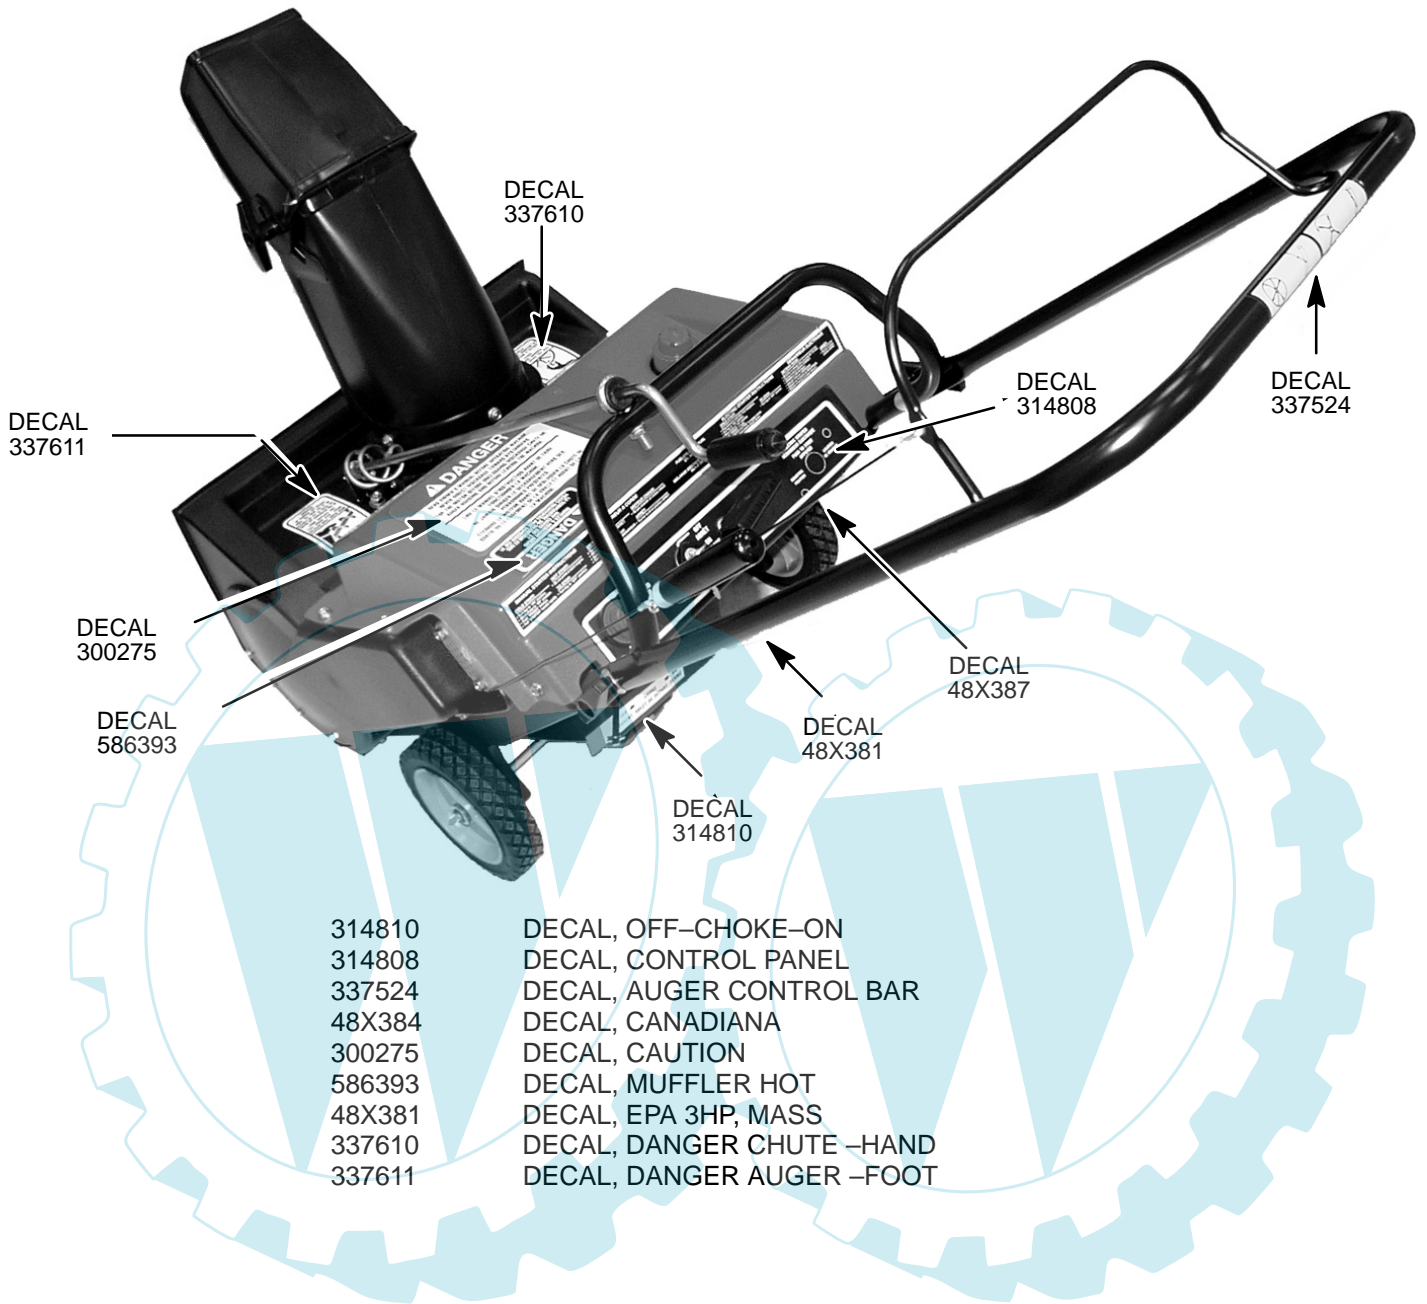

MODEL 620301x54NA

REPAIR PARTS
HANDLE ASSEMBLY

342532

MODEL 620301x54NA

REPAIR PARTS HANDLE ASSEMBLY

Key No.	Description	Part No.
740	CABLE, UPPER	760774
741	BRACKET, CABLE ADJ	313441
742	CABLE, LOWER CONTROL	760773
743	BOOT, CLUTCH SPRING	308146
744	SPRING, EXTENSION	313471
750	HANDLE, LOWER	313487E701
751	SCREW, 1/4-20X1.25	313674
752	WASHER, FLAT	71067
753	NUT, 1/4-20 YZ	15X143
755	BRACKET, CABLE	761486E701
756	BOLT	712234
757	PULLEY	39298
759	NUT, 1/4-20	73826
760	UPPER HANDLE	336453E701
761	BAIL, CONTROL	313308E701
762	BOLT	337584
763	WASHER, FORM	311936
764	KNOB, T 3.00 WD	57171
765	NUT, 5/16-18	71037

MODEL 620301x54NA

REPAIR PARTS
CHUTE ROD ASSEMBLY

313942

Key No.	Description	Part No.
850	ROD, ASSY UPPER CHUTE CONTROL	314996
851	WASHER, FLAT .406X.81X.066	71072
852	PIN, COTTER	71082
853	WASHER, CURVED SPRING	313431
855	WASHER, FLAT .406X.81X.066	71072
856	KNOB, SLEEVE	57082
857	NUT, PUSH	331532
860	BOLT, EYE 3/8-16X2.00	313712
861	GROMMET, EYE BOLT	148
863	WASHER	71062
864	NUT, HEX JAM 3/8-16	71045
870	BRACKET, CHUTE ROTATE	333946E701
871	BOLT, CARRIAGE 5/16-18X.75	340720
872	WASHER, FLAT .349X.69X.066	71071
873	WASHER .328X.60X.09	71060
874	NUT, HEX 5/16-18	71037

MODEL 620301x54NA

REPAIR PARTS CHUTE GUARD

Key No.	Description	Part No.
595	GUARD, WIRE CHUTE	311206
596	SPRING, TORSION	51776
597	SPRING, TORSION	51777
598	NUT, ACORN	49106

MUFFLER GUARD

Key No.	Description	Part No.
180	GUARD, MUFFLER -EXPT	57139
181	SCREW	313685
182	WASHER, FLAT	71067

CLEARING STICK

Key No.	Description	Part No.
766	CLIP, RETAINER	304362
767	SCREW	414291
768	NUT	997319
769	STICK, CLEARING	304361

MODEL 620301x54NA

REPAIR PARTS

- 314810
 - 314808
 - 337524
 - 48X384
 - 300275
 - 586393
 - 48X381
 - 337610
 - 337611
- DECAL, OFF-CHOKE-ON
DECAL, CONTROL PANEL
DECAL, AUGER CONTROL BAR
DECAL, CANADIANA
DECAL, CAUTION
DECAL, MUFFLER HOT
DECAL, EPA 3HP, MASS
DECAL, DANGER CHUTE -HAND
DECAL, DANGER AUGER -FOOT