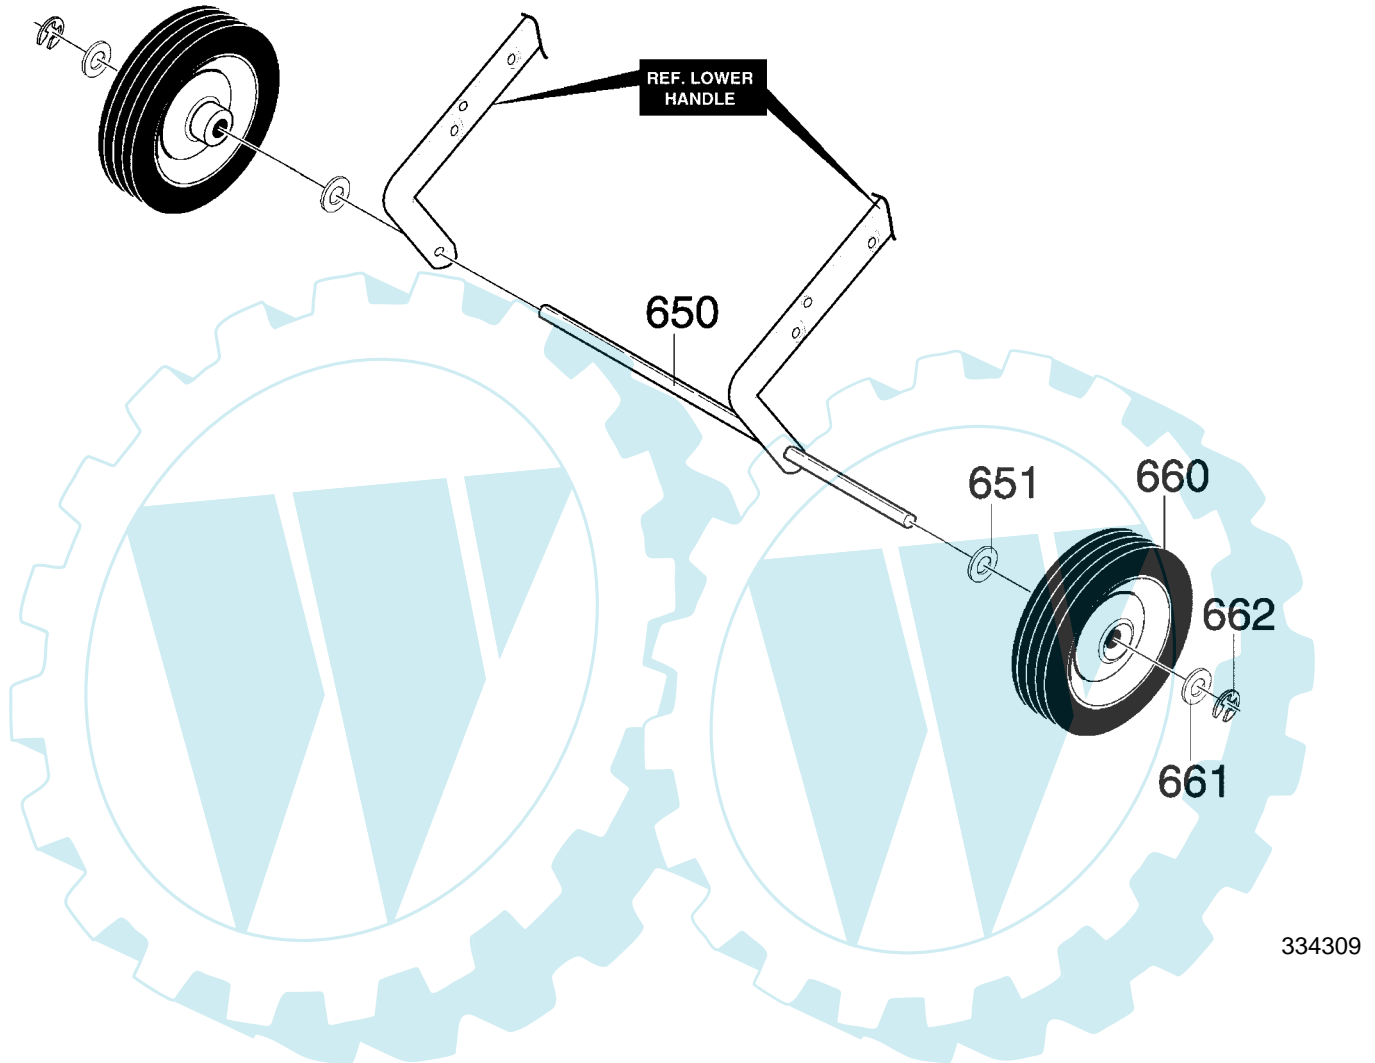

MODEL 620301x54NA

**REPAIR PARTS
DISCHARGE CHUTE**

313939

Key No.	Description	Part No.
580	RING, CHUTE	314239
581	SCREW, #10X.50	711752
582	GUIDE, CHUTE	577021
590	CHUTE, LOWER	337237
591	SCREW 1/4-20X.50	313686
592	NUT, CNTRLK 1/4-2 YZ	15X143
600	CHUTE, UPPER	325847
601	WIRE, HINGE	308931
602	BOLT, CARRIAGE 5/16-18X1.25	302843
603	WASHER, FLAT .349X.69X.066	71071
604	KNOB, T	57171
605	NUT, HEX 5/16-18	71037
606	SCREW, 5/16-18X.75	578088
607	WASHER, FLAT .349X.69X.066	71071
608	NUT, HEX 5/16-18	71391

MODEL 620301x54NA

REPAIR PARTS
WHEELS

Key No.	Description	Part No.
650	AXLE SHAFT	313678
651	WASHER, FLAT .391X1.00X1.25	583409
660	TIRE & RIM	760713
661	WASHER, FLAT .391X1.00X.125	583409
662	RING, RET E	577598

MODEL 620301x54NA

REPAIR PARTS
HANDLE ASSEMBLY

342532

MODEL 620301x54NA

REPAIR PARTS HANDLE ASSEMBLY

Key No.	Description	Part No.
740	CABLE, UPPER	760774
741	BRACKET, CABLE ADJ	313441
742	CABLE, LOWER CONTROL	760773
743	BOOT, CLUTCH SPRING	308146
744	SPRING, EXTENSION	313471
750	HANDLE, LOWER	313487E701
751	SCREW, 1/4-20X1.25	313674
752	WASHER, FLAT	71067
753	NUT, 1/4-20 YZ	15X143
755	BRACKET, CABLE	761486E701
756	BOLT	712234
757	PULLEY	39298
759	NUT, 1/4-20	73826
760	UPPER HANDLE	336453E701
761	BAIL, CONTROL	313308E701
762	BOLT	337584
763	WASHER, FORM	311936
764	KNOB, T 3.00 WD	57171
765	NUT, 5/16-18	71037

MODEL 620301x54NA

REPAIR PARTS
CHUTE ROD ASSEMBLY

313942

Key No.	Description	Part No.
850	ROD, ASSY UPPER CHUTE CONTROL	314996
851	WASHER, FLAT .406X.81X.066	71072
852	PIN, COTTER	71082
853	WASHER, CURVED SPRING	313431
855	WASHER, FLAT .406X.81X.066	71072
856	KNOB, SLEEVE	57082
857	NUT, PUSH	331532
860	BOLT, EYE 3/8-16X2.00	313712
861	GROMMET, EYE BOLT	148
863	WASHER	71062
864	NUT, HEX JAM 3/8-16	71045
870	BRACKET, CHUTE ROTATE	333946E701
871	BOLT, CARRIAGE 5/16-18X.75	340720
872	WASHER, FLAT .349X.69X.066	71071
873	WASHER .328X.60X.09	71060
874	NUT, HEX 5/16-18	71037