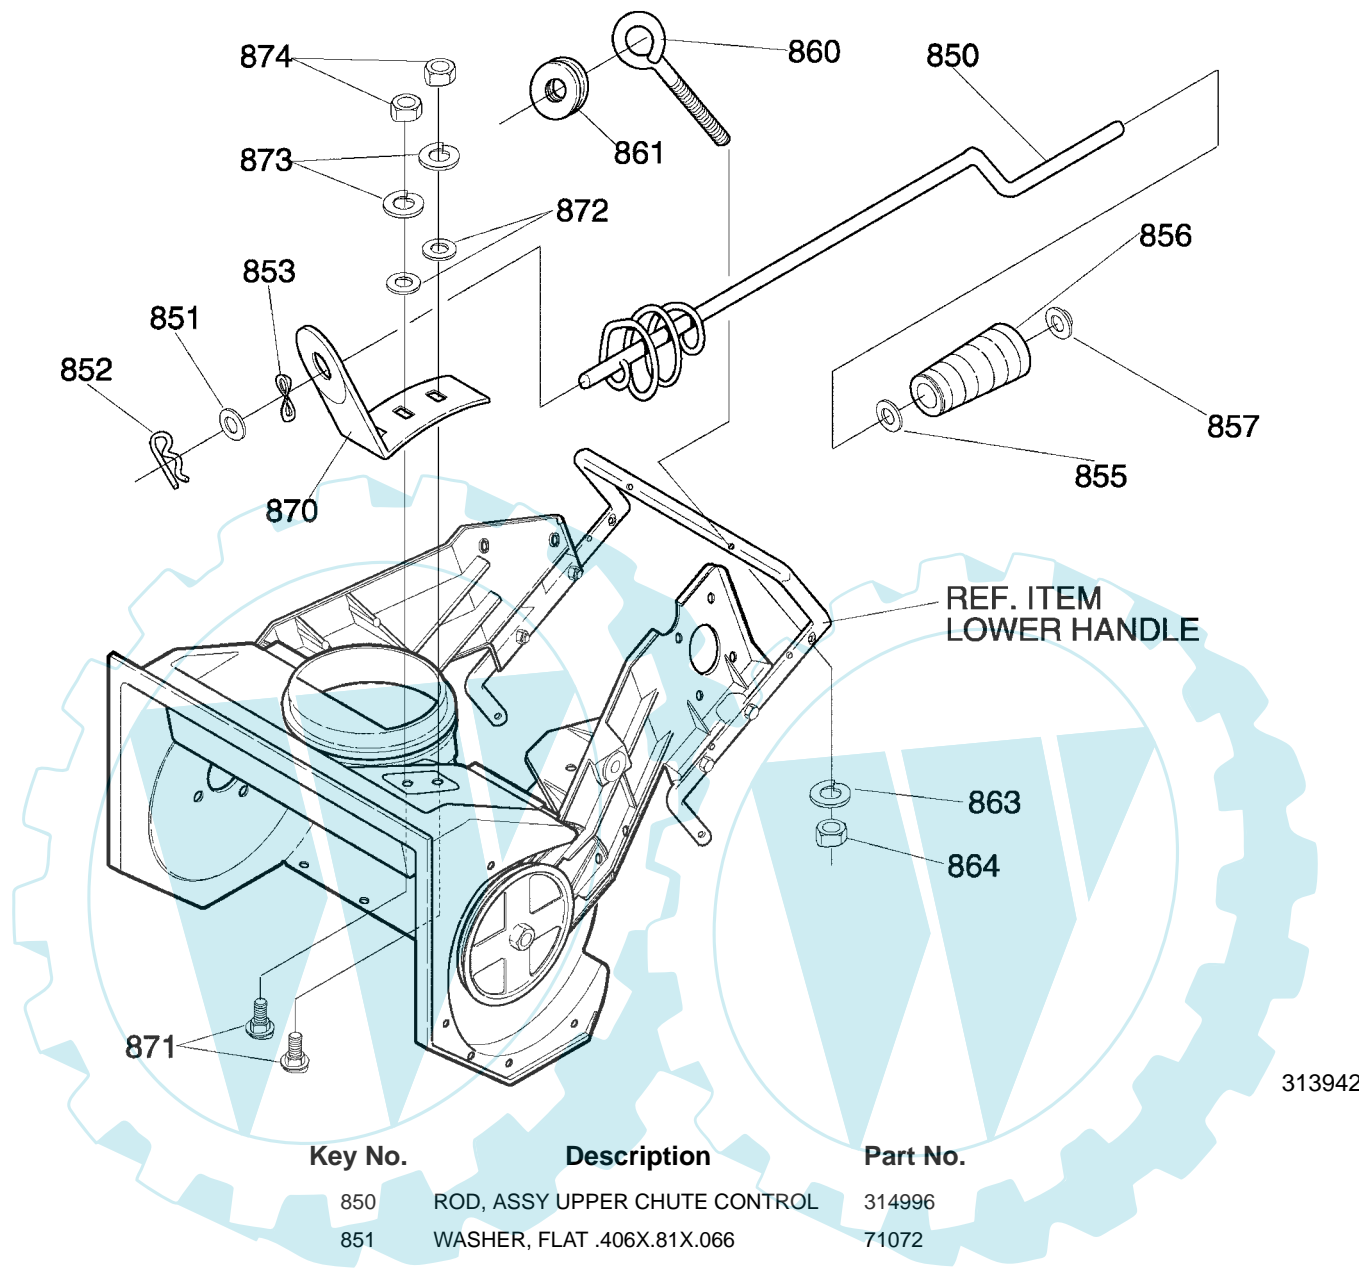

MODEL 620301x54NA

**REPAIR PARTS
DISCHARGE CHUTE**

313939

Key No.	Description	Part No.
580	RING, CHUTE	314239
581	SCREW, #10X.50	711752
582	GUIDE, CHUTE	577021
590	CHUTE, LOWER	337237
591	SCREW 1/4-20X.50	313686
592	NUT, CNTRLK 1/4-2 YZ	15X143
600	CHUTE, UPPER	325847
601	WIRE, HINGE	308931
602	BOLT, CARRIAGE 5/16-18X1.25	302843
603	WASHER, FLAT .349X.69X.066	71071
604	KNOB, T	57171
605	NUT, HEX 5/16-18	71037
606	SCREW, 5/16-18X.75	578088
607	WASHER, FLAT .349X.69X.066	71071
608	NUT, HEX 5/16-18	71391

MODEL 620301x54NA

REPAIR PARTS
WHEELS

Key No.	Description	Part No.
650	AXLE SHAFT	313678
651	WASHER, FLAT .391X1.00X1.25	583409
660	TIRE & RIM	760713
661	WASHER, FLAT .391X1.00X.125	583409
662	RING, RET E	577598

MODEL 620301x54NA

REPAIR PARTS
HANDLE ASSEMBLY

342532

MODEL 620301x54NA

REPAIR PARTS HANDLE ASSEMBLY

Key No.	Description	Part No.
740	CABLE, UPPER	760774
741	BRACKET, CABLE ADJ	313441
742	CABLE, LOWER CONTROL	760773
743	BOOT, CLUTCH SPRING	308146
744	SPRING, EXTENSION	313471
750	HANDLE, LOWER	313487E701
751	SCREW, 1/4-20X1.25	313674
752	WASHER, FLAT	71067
753	NUT, 1/4-20 YZ	15X143
755	BRACKET, CABLE	761486E701
756	BOLT	712234
757	PULLEY	39298
759	NUT, 1/4-20	73826
760	UPPER HANDLE	336453E701
761	BAIL, CONTROL	313308E701
762	BOLT	337584
763	WASHER, FORM	311936
764	KNOB, T 3.00 WD	57171
765	NUT, 5/16-18	71037

MODEL 620301x54NA

REPAIR PARTS
CHUTE ROD ASSEMBLY

313942

Key No.	Description	Part No.
850	ROD, ASSY UPPER CHUTE CONTROL	314996
851	WASHER, FLAT .406X.81X.066	71072
852	PIN, COTTER	71082
853	WASHER, CURVED SPRING	313431
855	WASHER, FLAT .406X.81X.066	71072
856	KNOB, SLEEVE	57082
857	NUT, PUSH	331532
860	BOLT, EYE 3/8-16X2.00	313712
861	GROMMET, EYE BOLT	148
863	WASHER	71062
864	NUT, HEX JAM 3/8-16	71045
870	BRACKET, CHUTE ROTATE	333946E701
871	BOLT, CARRIAGE 5/16-18X.75	340720
872	WASHER, FLAT .349X.69X.066	71071
873	WASHER .328X.60X.09	71060
874	NUT, HEX 5/16-18	71037