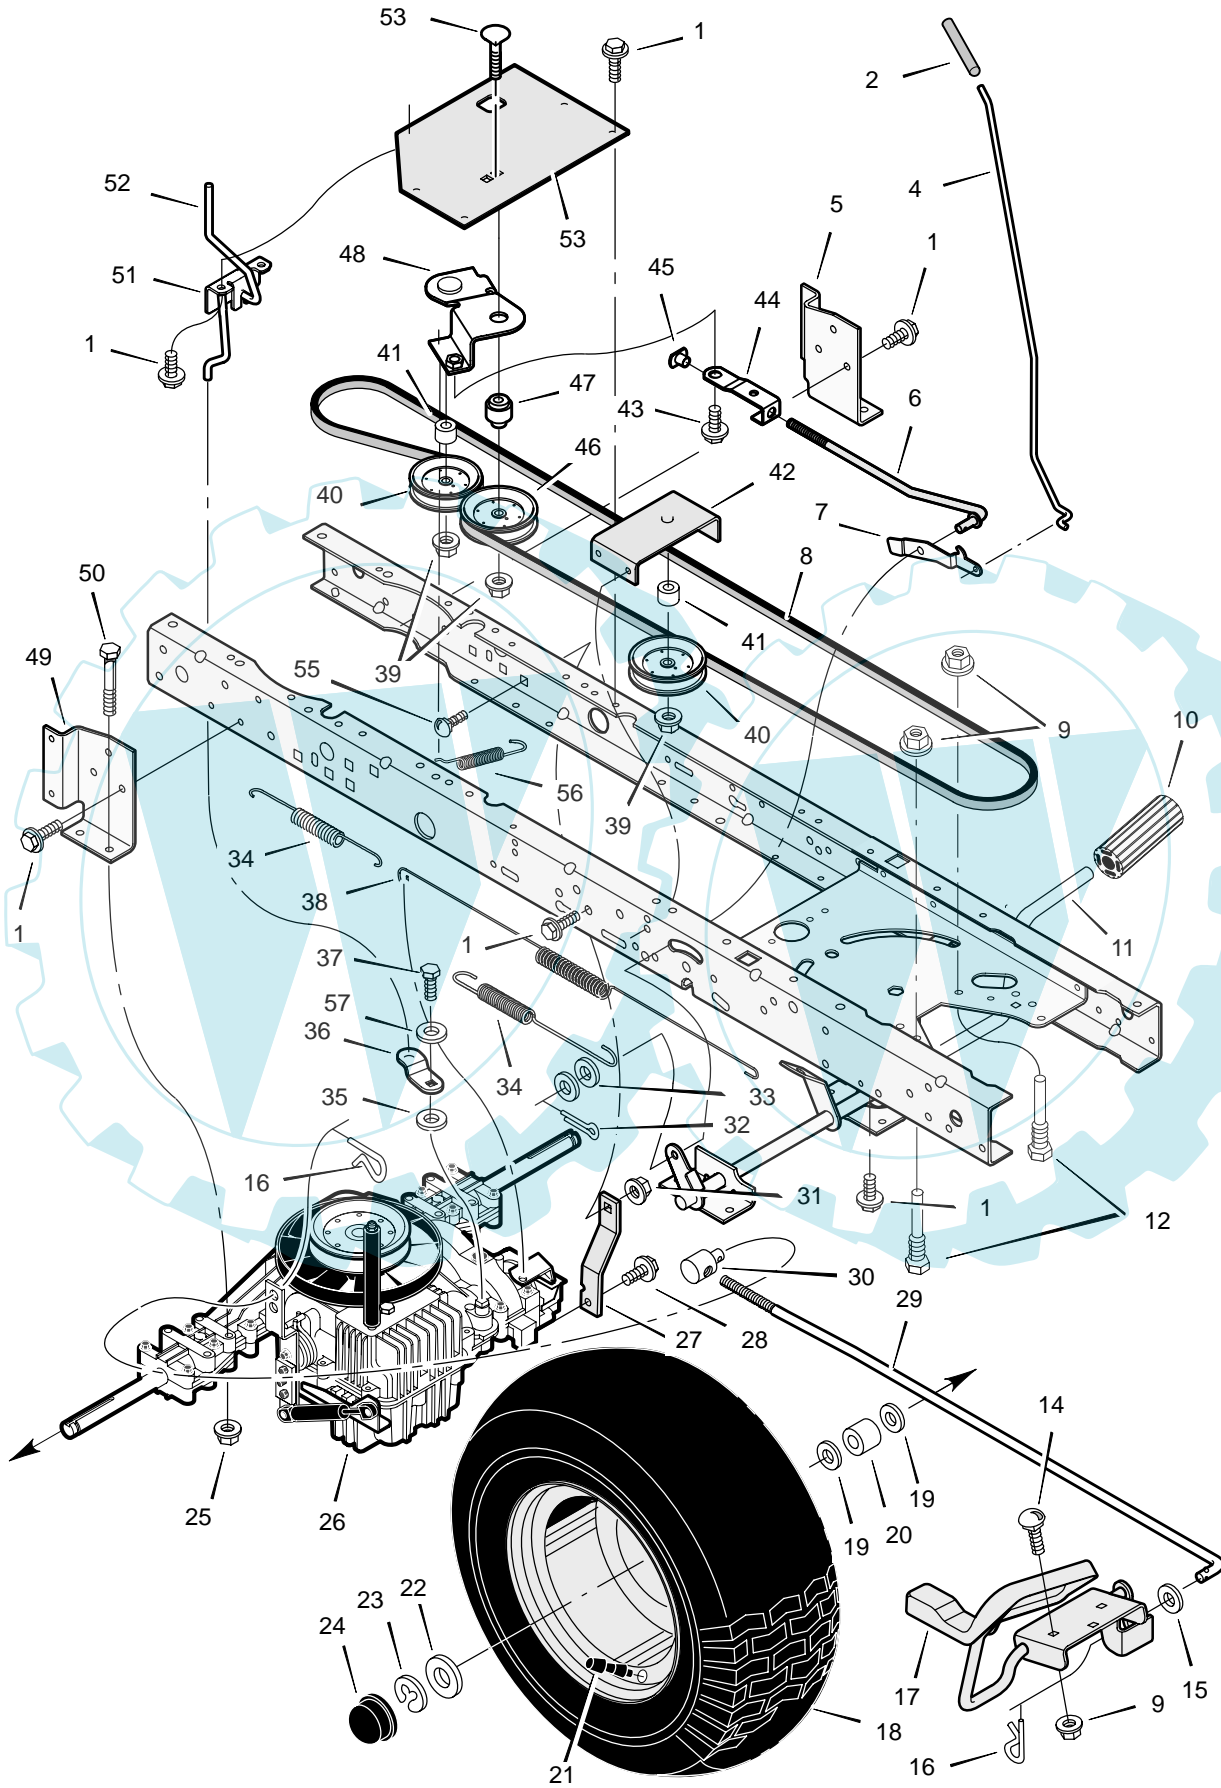

** These parts are included with Key number 26.

MODEL 465601x50B

REPAIR PARTS DRIVE ASSEMBLY

MODEL 465601x50B

REPAIR PARTS DRIVE ASSEMBLY

Key No.	Description	Part No.	Key No.	Description	Part No.
1	Screw	26x249	30	Nut, Adjusting	092132
2	Grip, Parking Brake	091079	31	Nut, Centerlock	015x84
4	Rod, Parking Brake	1001271 Z	32	Pin, Cotter	030x20
5	Bracket, Left Transaxle	094185E701	33	Washer	017x48
6	Rod, Clutch	1001013 Z	34	Spring, Extension	165x92
7	Latch, Parking Brake	094045 Z	35	Washer	17x148
8	V-Belt, Drive	37x106	36	Arm, Disconnect	1001086 Z
9	Nut, Flange	015x79	37	Capscrew	06x105
10	Pedal, Brake/Clutch	021544	38	Spring, Brake	165x150
11	Assembly, Brake Pedal	1001011E701	39	Locknut, Flange	015x98
12	Screw, Guide	094384	40	Pulley, Idler	690409
14	Bolt, Carriage	002x53	41	Spacer	690369
15	Washer	017x57	42	Bracket, Idler Assembly	1001097E701
16	Pin, Hair	0031x4	43	Bolt, Shoulder	009x49
17	Pedal Assembly, Hydro	1001231E701	44	Link, Clutch	1001007 Z
18	Wheel & Tire Ass'y, Rear	092300-601	45	Nut, Tee	1001014
--	Tire ONLY *	024430	46	Pulley, Idler	690410
--	Tube ONLY	407049	47	Bushing, Pivot	1001012
19	Washer	17x160	48	Arm Assembly, Idler	1001018 Z
20	Spacer	690554 Z	49	Bracket, Right Transaxle	094184E701
21	Stem, Valve	024373	50	Bolt, Hex	01x155
22	Washer	17x195	51	Bracket, Disconnect	1001214 Z
23	E-Ring	0011x3	52	Rod, Disconnect	1001215 Z
24	Cap, Hub	094618	53	Bracket, Idler Pivot	1001108E701
25	Nut, Centerlock	015x88	54	Bolt, Carriage	002x92
26	Transaxle	**	55	Bolt, Carriage	002x78
27	Strap, Torque	1001085E701	56	Spring, Clutch	165x155
28	Screw	26x216	57	Washer	017x38
29	Rod, Control	1001234 Z			