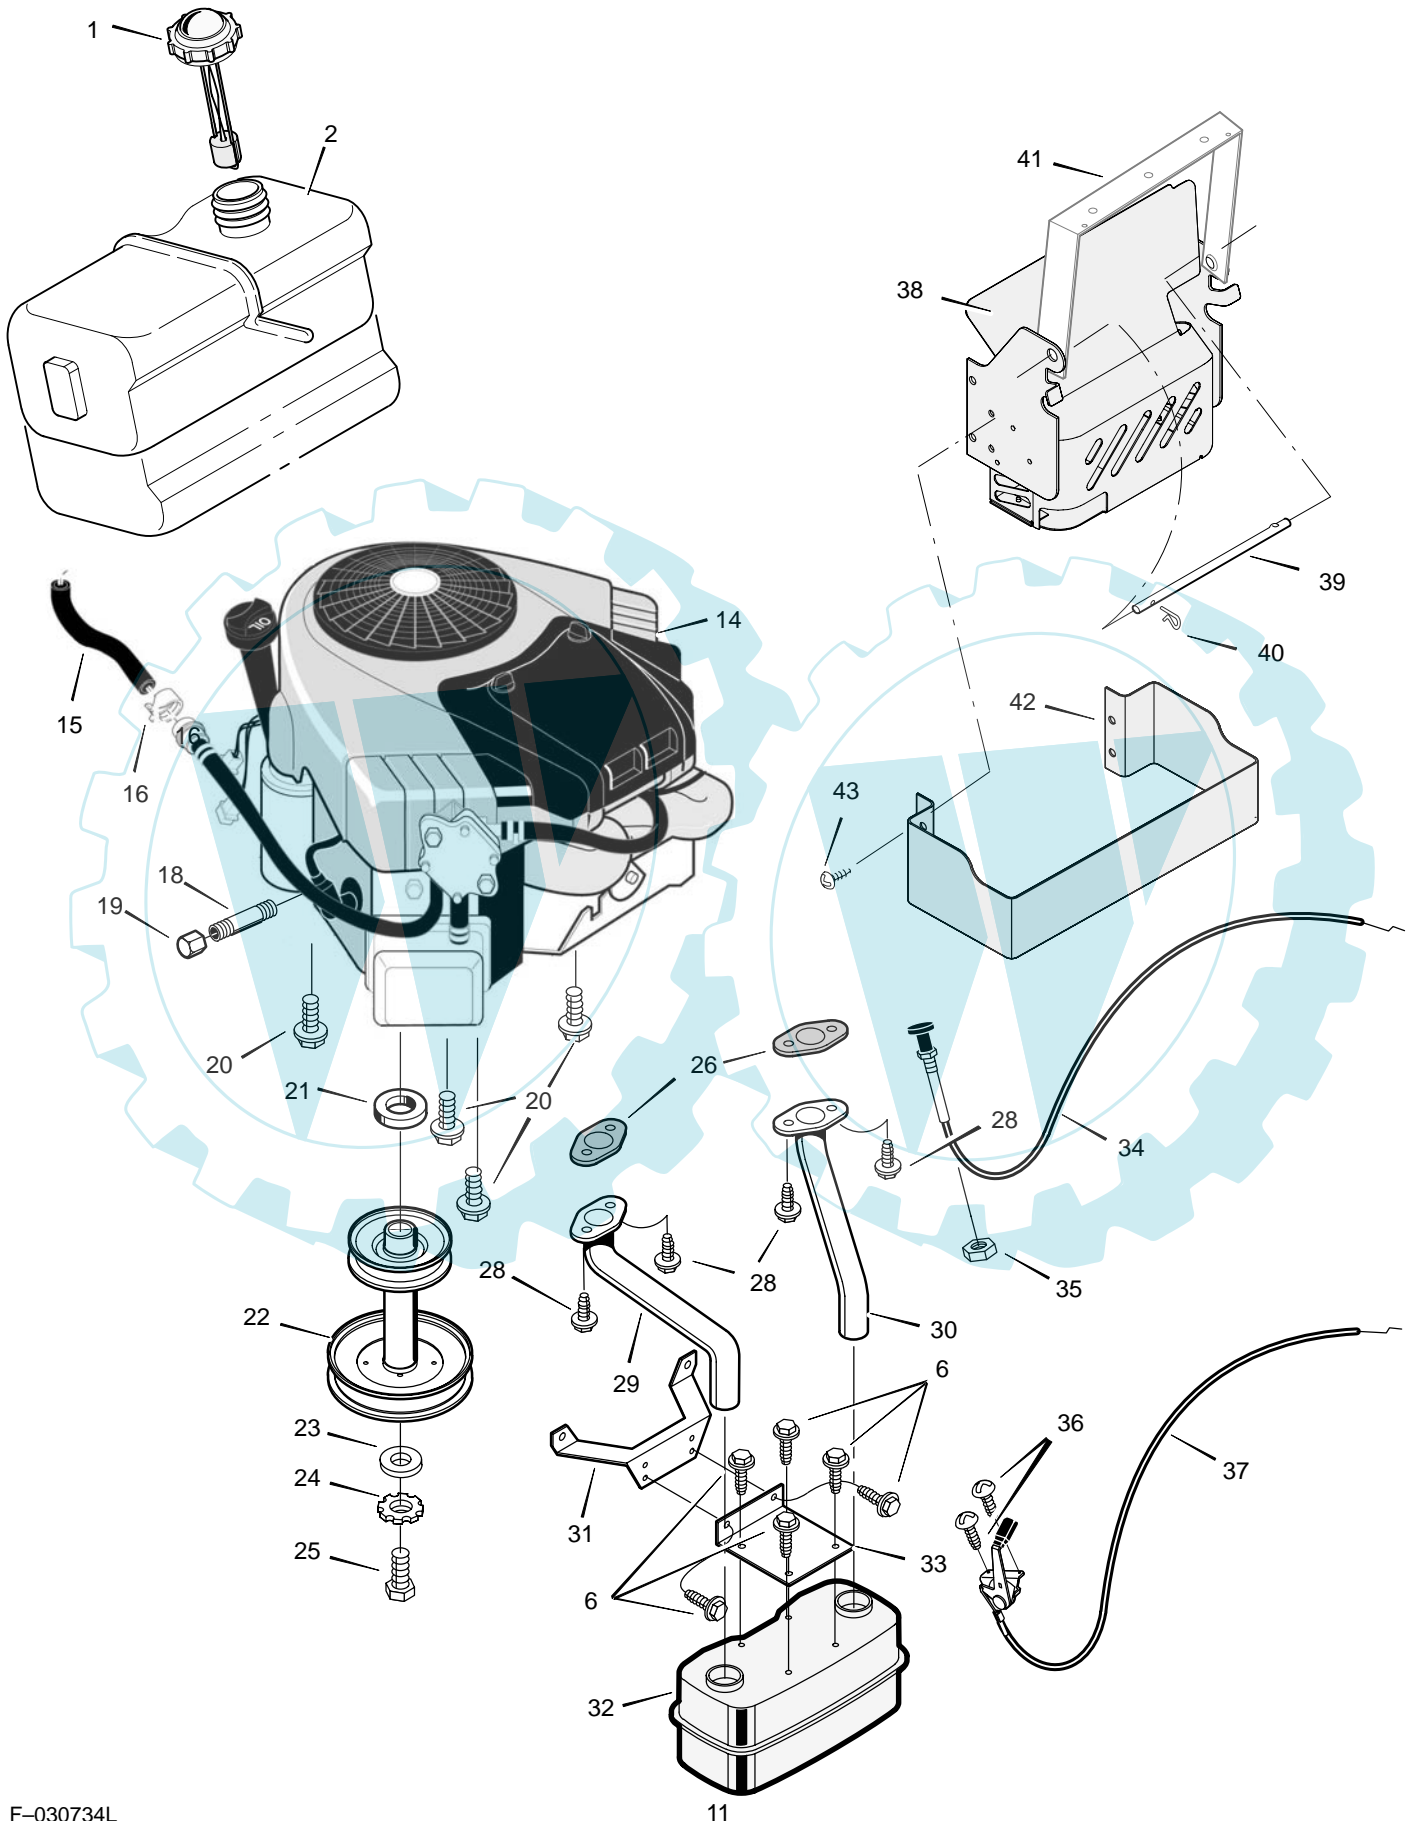

MODEL 465601x50B

REPAIR PARTS
ENGINE MOUNT ASSEMBLY

MODEL 465601x50B

REPAIR PARTS ENGINE MOUNT ASSEMBLY

Key No.	Description	Part No.	Key No.	Description	Part No.
1	Cap, Fuel	1001279	29	Tube, Right Exhaust	690541
2	Tank, Fuel	690333	30	Tube, Left Exhaust	690542
6	Screw	26x263	31	Bracket, Muffler Mounting	690537
15	Line, Fuel (18 inches long) **	7601033	32	Muffler	093259
16	Clamp **	095197	33	Bracket, Muffler	690538
18	Pipe, Oil Drain	092279	34	Choke	690401
19	Cap, Oil Drain	021651	35	Nut	015x68
20	Bolt	0025x7	36	Screw	26x201
21	Spacer	093077	37	Control, Throttle	093165
22	Pulley, Stack	690507	38	Shield Assy., Heat -Twin	1001656-717
23	Washer	17x170	39	Rod, Pivot	093137 Z
24	Lockwasher	019x35	40	Pin, Hair	0031x4
25	Bolt	01x140	41	Brace, Grille	092541
26	Gasket	711851	42	Guard, Heal Shield	1001620-717
28	Bolt	06x103	43	Screw	26x277

* Parts are available from an Engine Authorized Service Center. See "Engines, Gasoline" or "Gasoline Engines" in the yellow pages of the telephone directory.

** These parts are included with Key number 2.