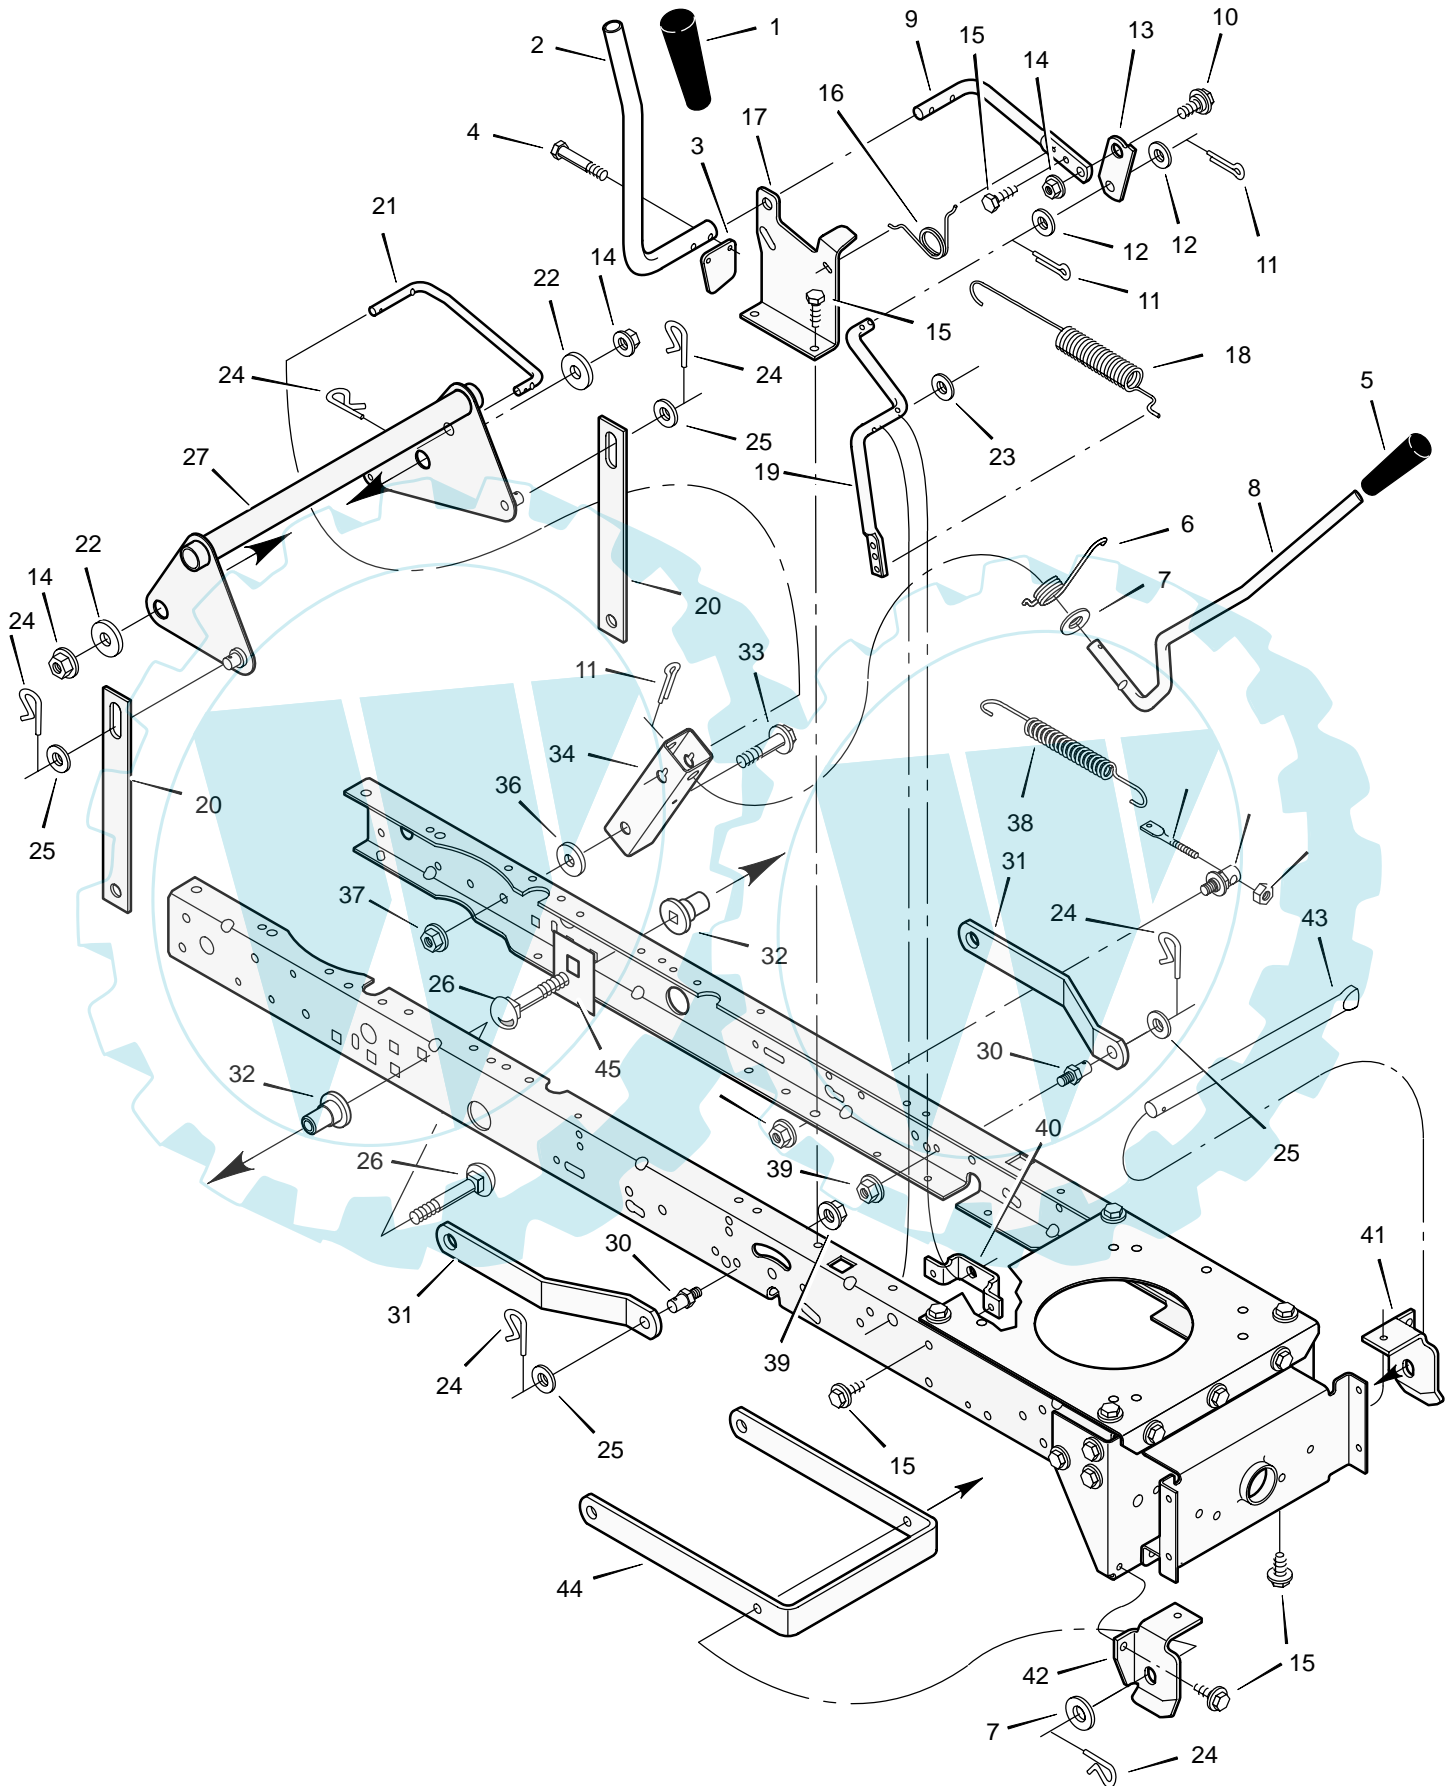

MODEL 465601x50B

REPAIR PARTS MOWER HOUSING SUSPENSION

MODEL 465601x50B

**REPAIR PARTS
MOWER HOUSING SUSPENSION**

Key No.	Description	Part No.	Key No.	Description	Part No.
1	Grip, PTO	092698	25	Washer	017x91
2	Handle, PTO	094217 Z	26	Bolt, Carriage	002x85
3	Pad, Switch	094022 Z	27	Lever Assembly, Lift	1001111E701
4	Bolt	0025x3	30	Pin	094067
5	Grip	092697	31	Bracket, Rear Suspension	094055E701
6	Spring	166x40	32	Spacer, Lifter	690151
7	Washer	17x103	33	Bolt, Shoulder	09x53
8	Handle, Lift	690533	34	Bracket, Pivot	094015E700
9	Lever, PTO	094017 Z	36	Washer	17x191
10	Bolt, Shoulder	009x39	37	Nut, Flange	015x84
11	Pin, Cotter	030x20	38	Spring	165x133
13	Link, PTO	094004 Z	39	Nut, Flange	015x68
14	Nut, Flange	015x84	40	Bracket, PTO	094005E700
15	Screw	26x249	41	Hanger, Left Deck	094027E700
16	Spring	166x39	42	Hanger, Right Deck	094026E700
17	Bracket, PTO	094018E701	43	Rod, Hanger	094158 Z
18	Spring	165x120	44	Bracket, Suspension	690539E701
19	Crank, PTO	690394E701	45	Plate, Stiffening	1001098E701
20	Link, Lift	690212E701	46	Stud, Spring Mount	094042 Z
21	Link, Lift Handle	690122E700	47	Stud, Swivel	690182
22	Washer	17x168	48	Nut	015x88
23	Washer	017x57			
24	Pin, Hair	0031x4