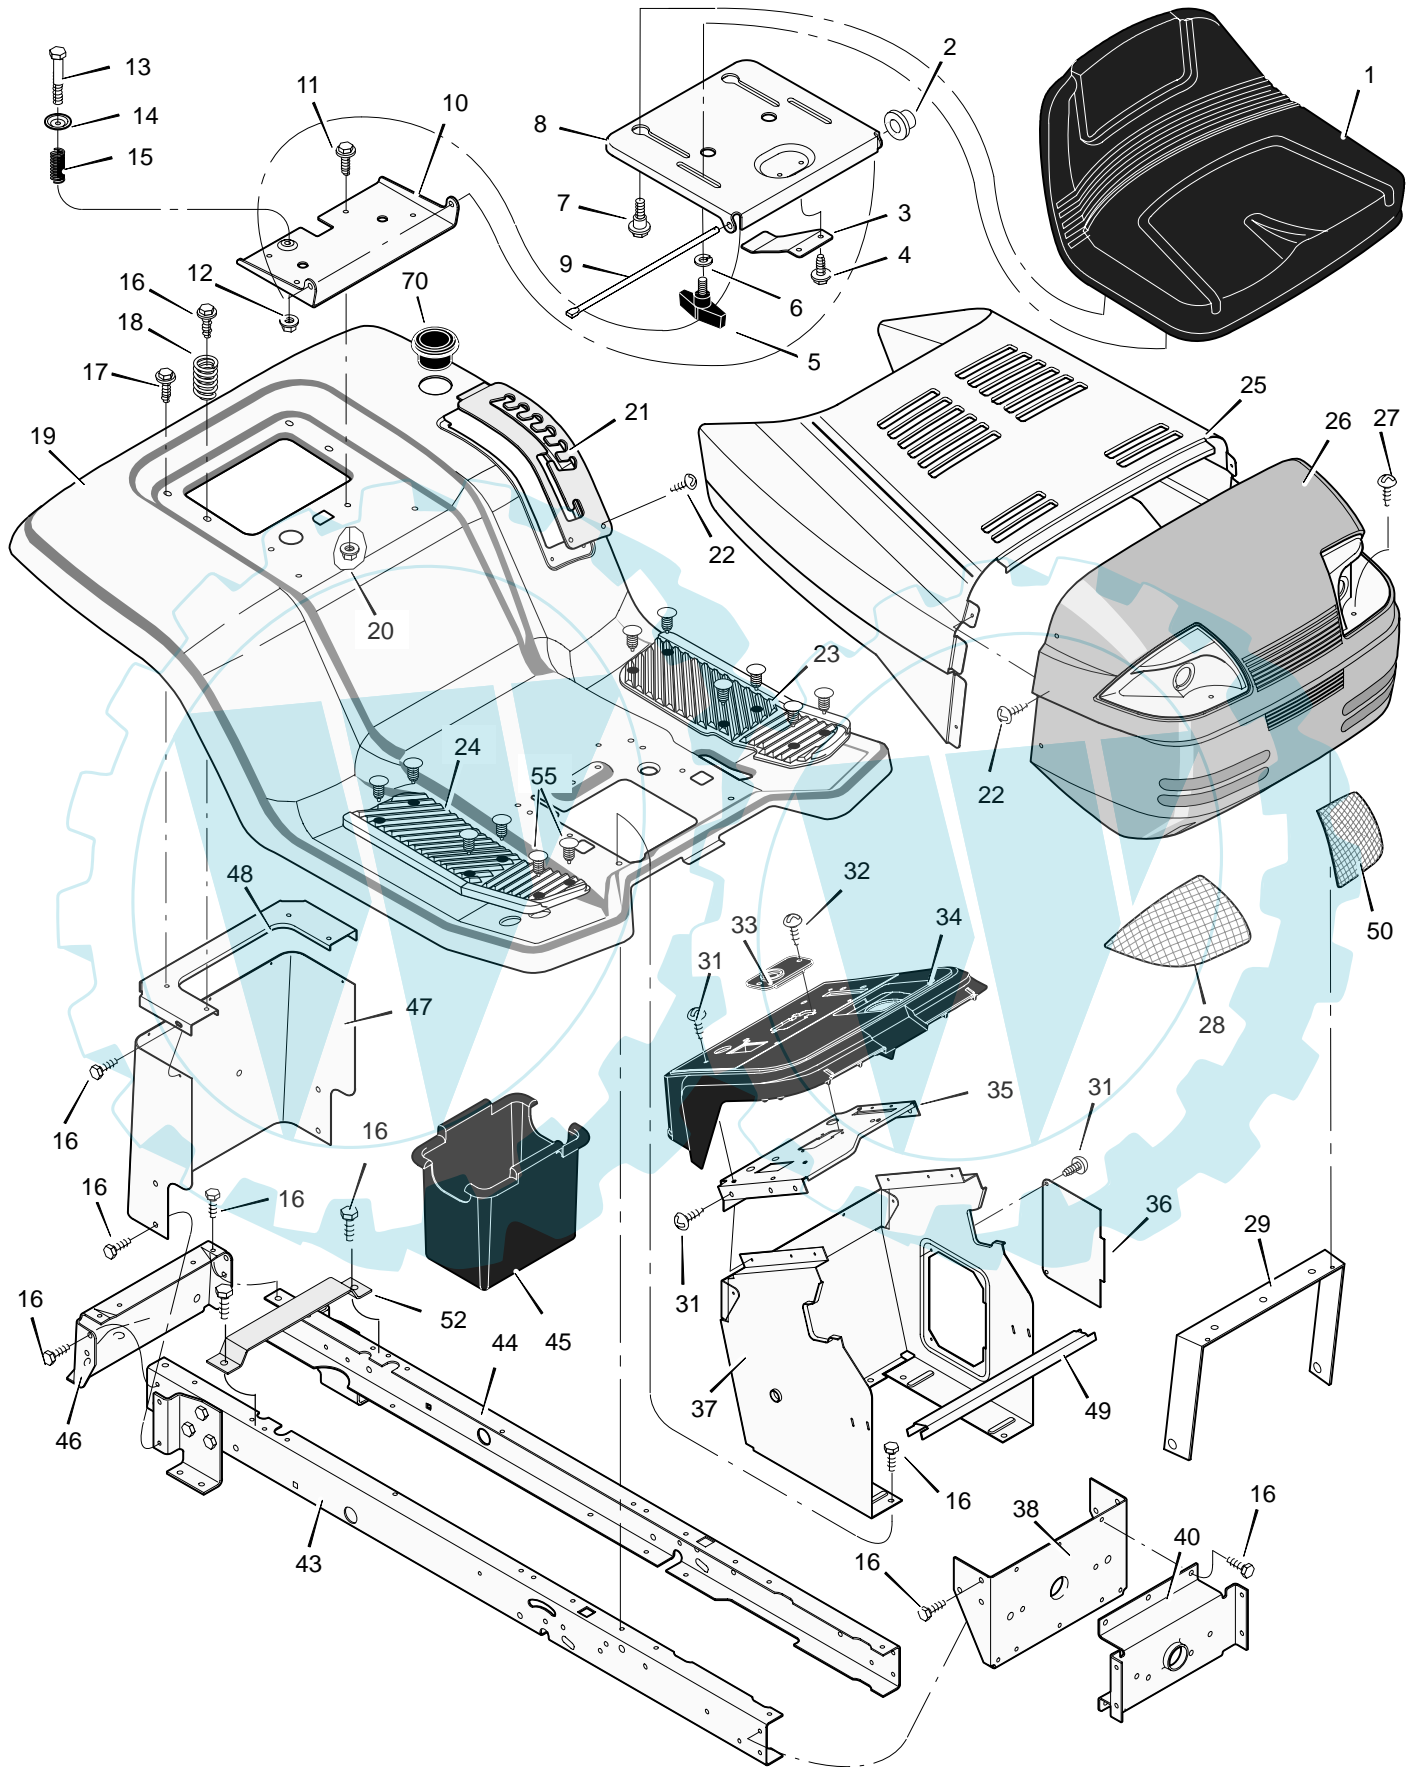

MODEL 465601x50B

REPAIR PARTS CHASSIS AND HOOD

MODEL 465601x50B

REPAIR PARTS CHASSIS AND HOOD

Key No.	Description	Part No.	Key No.	Description	Part No.
1	Seat	095236	27	Screw **	26x239
2	Cap, Push On	028x23	28	Lens, Right **	092539
3	Spring	094057	29	Brace, Grille **	092541
4	Screw	26x229	30	Pin, Hair	031x4
5	Bolt, Wing	1001054	31	Screw	26x270
6	Washer	017x47	32	Screw	26x238
7	Bolt, Shoulder	009x56	33	Bearing, Steering	094219
8	Support, Seat	094154E700	34	Dash (Grey)	095034
9	Rod, Pivot	094156 Z	35	Plate, Dash	094221E700
10	Bracket, Pivot	094153E700	36	Panel, Access	093007E700
11	Bolt	001x45	37	Support, Dash	095082E700
12	Nut	015x89	38	Bracket, Rear Hanger	1001270E701
13	Bolt, Shoulder	009x55	40	Axle, Hanger	094007E701
14	Washer	094155 Z	43	Frame, Right	1001268E701
15	Spring	164x31	44	Frame, Left	1001269E701
16	Screw	26x249	45	Container, Battery	690424
17	Screw	26x263	46	Plate, Hitch	1001002E701
18	Spring	164x30	47	Plate, Rear	690218E700
19	Deck, Seat	1001556E245	48	Top, Rear Plate	094186E700
20	Nut	015x88	49	Channel	095081E700
21	Plate, Index	094886E700	50	Lens, Left **	092540
22	Screw	009x47	52	Support, Battery	690482E701
23	Mat, Left	095437	55	Clip (Grey)	311087
24	Mat, Right	095438	70	Holder, Cup	1001542
25	Hood	093215E245	—	Instruction Book & Parts List	F-030734L
26	Grille Assembly (Includes Lens)	094869			

** These parts are included with Key number 26.