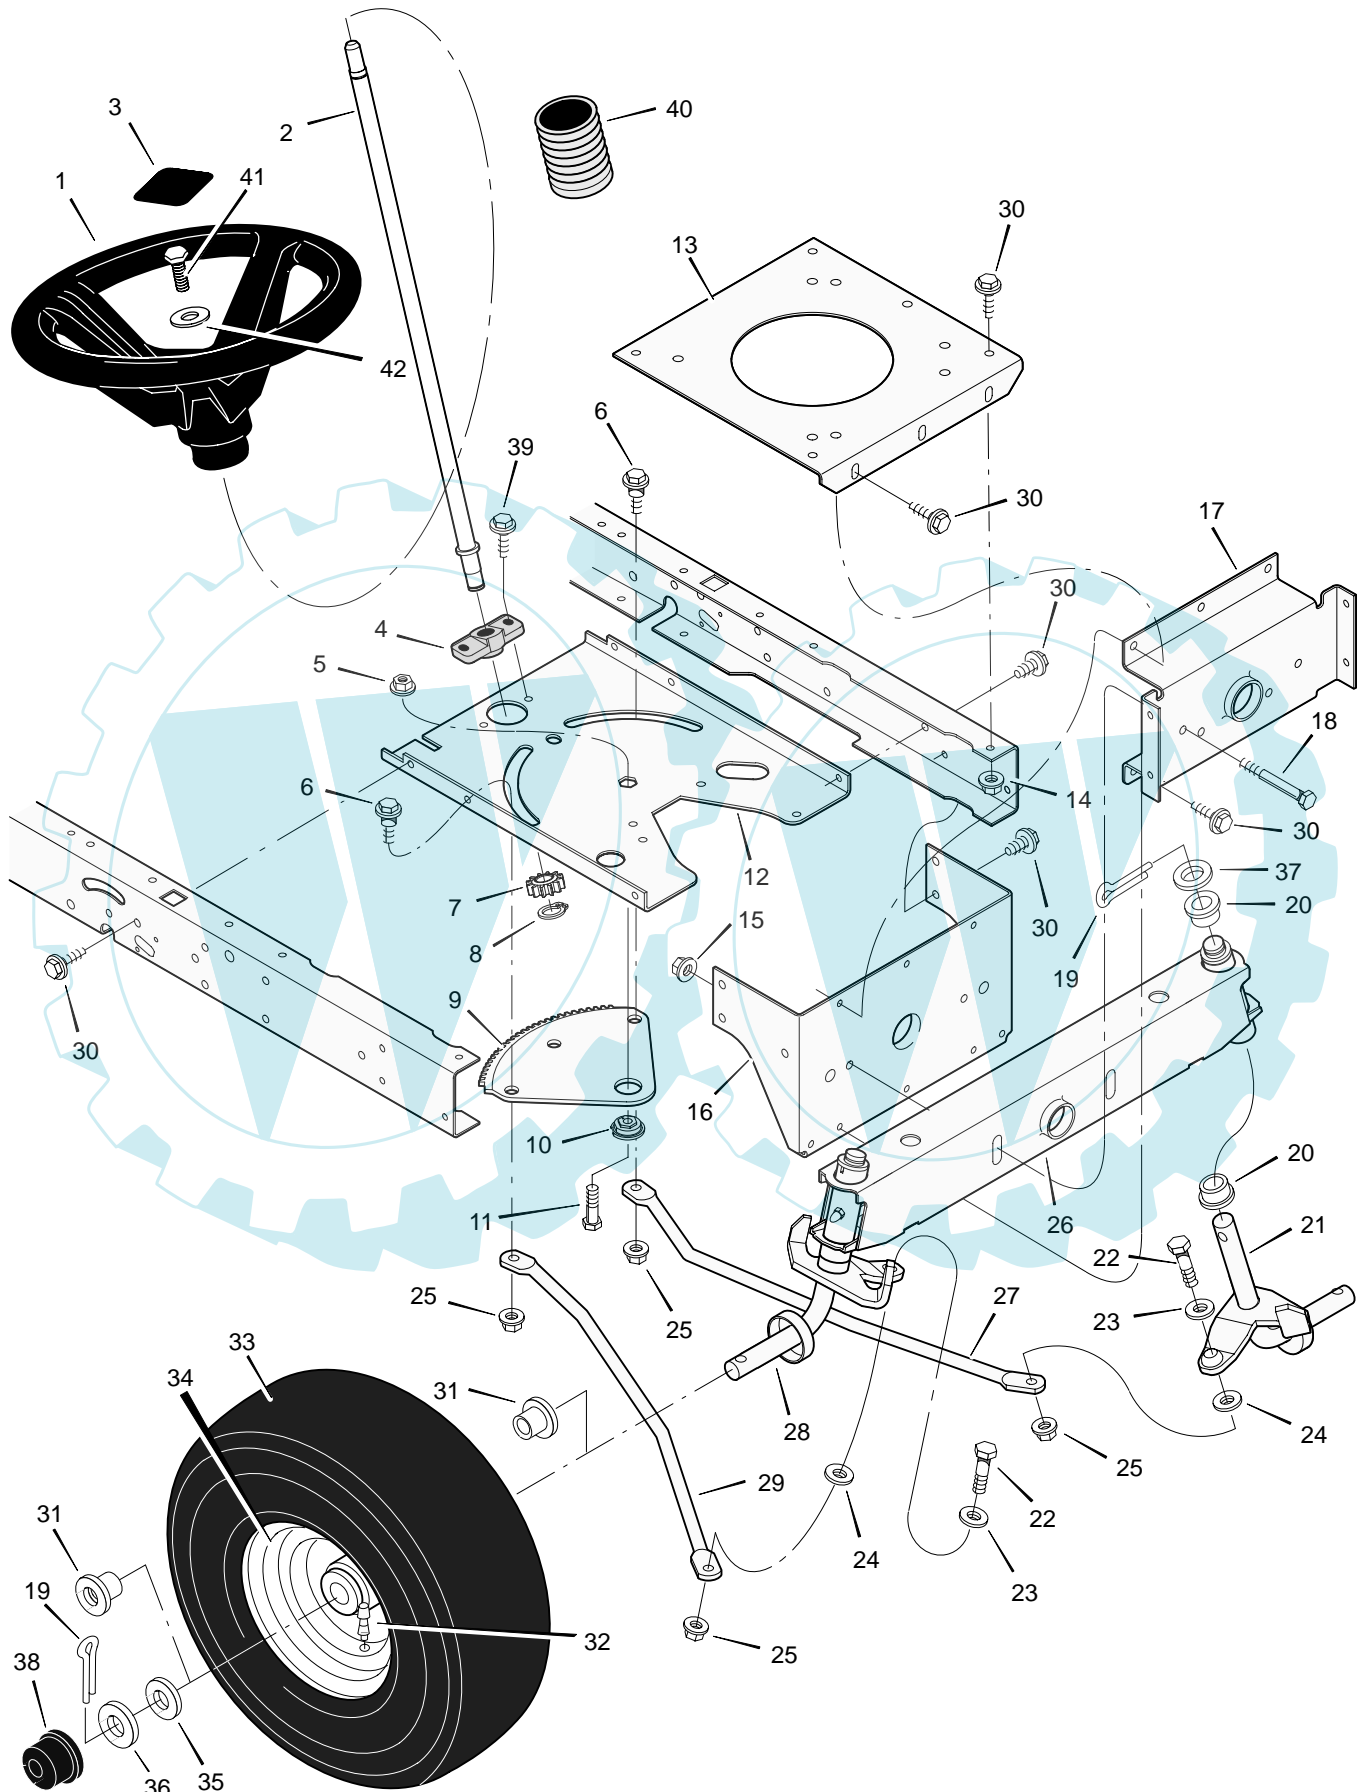

MODEL 465601x50B

REPAIR PARTS
STEERING

F-030734L

MODEL 465601x50B

**REPAIR PARTS
STEERING**

Key No.	Description	Part No.	Key No.	Description	Part No.
1	Wheel, Steering	095184	23	Washer	17x104
2	Post, Steering	690338	24	Washer	017x53 Z
3	Insert, Steering Wheel	711325	25	Nut, Flange	015x84
4	Bearing	094124	26	Axle Assembly	1001460E701
5	Nut, Flange	15x111	27	Drag Link, Left	095329E701
6	Bolt, Shoulder	009x57	28	Spindle Assembly, Right	094575E701
7	Gear, Pinion	690183	29	Drag Link, Right	095328E701
8	Ring, Snap	011x25	30	Screw	26x249
9	Gear, Sector	094121	31	Bearing, Wheel	091334
10	Bearing	094123	32	Stem, Valve	024373
11	Bolt	001x84	33	Tire *	024380
12	Plate, Steering	1001121E701	—	Tube	407924
13	Plate, Engine	094006E700	34	Wheel and Tire Assembly	094581-601
14	Nut, Flange	015x88	35	Washer	17x195
15	Nut, Flange	15x118	36	Washer	17x192
16	Bracket, Hanger	1001270E701	37	Washer	17x113
17	Axle, Hanger	094007E701	38	Hub Cap	094618
18	Bolt	01x146	39	Screw	26x267
19	Pin, Cotter	030x49	40	Bellows	092059
20	Bearing	690150	41	Bolt	0025x3
21	Spindle Assembly, Left	094576E701	42	Washer	17x146
22	Bolt	01x111			

* When you order a tire, make sure to give the brand name of the tire so that the tread pattern on the tire will match.