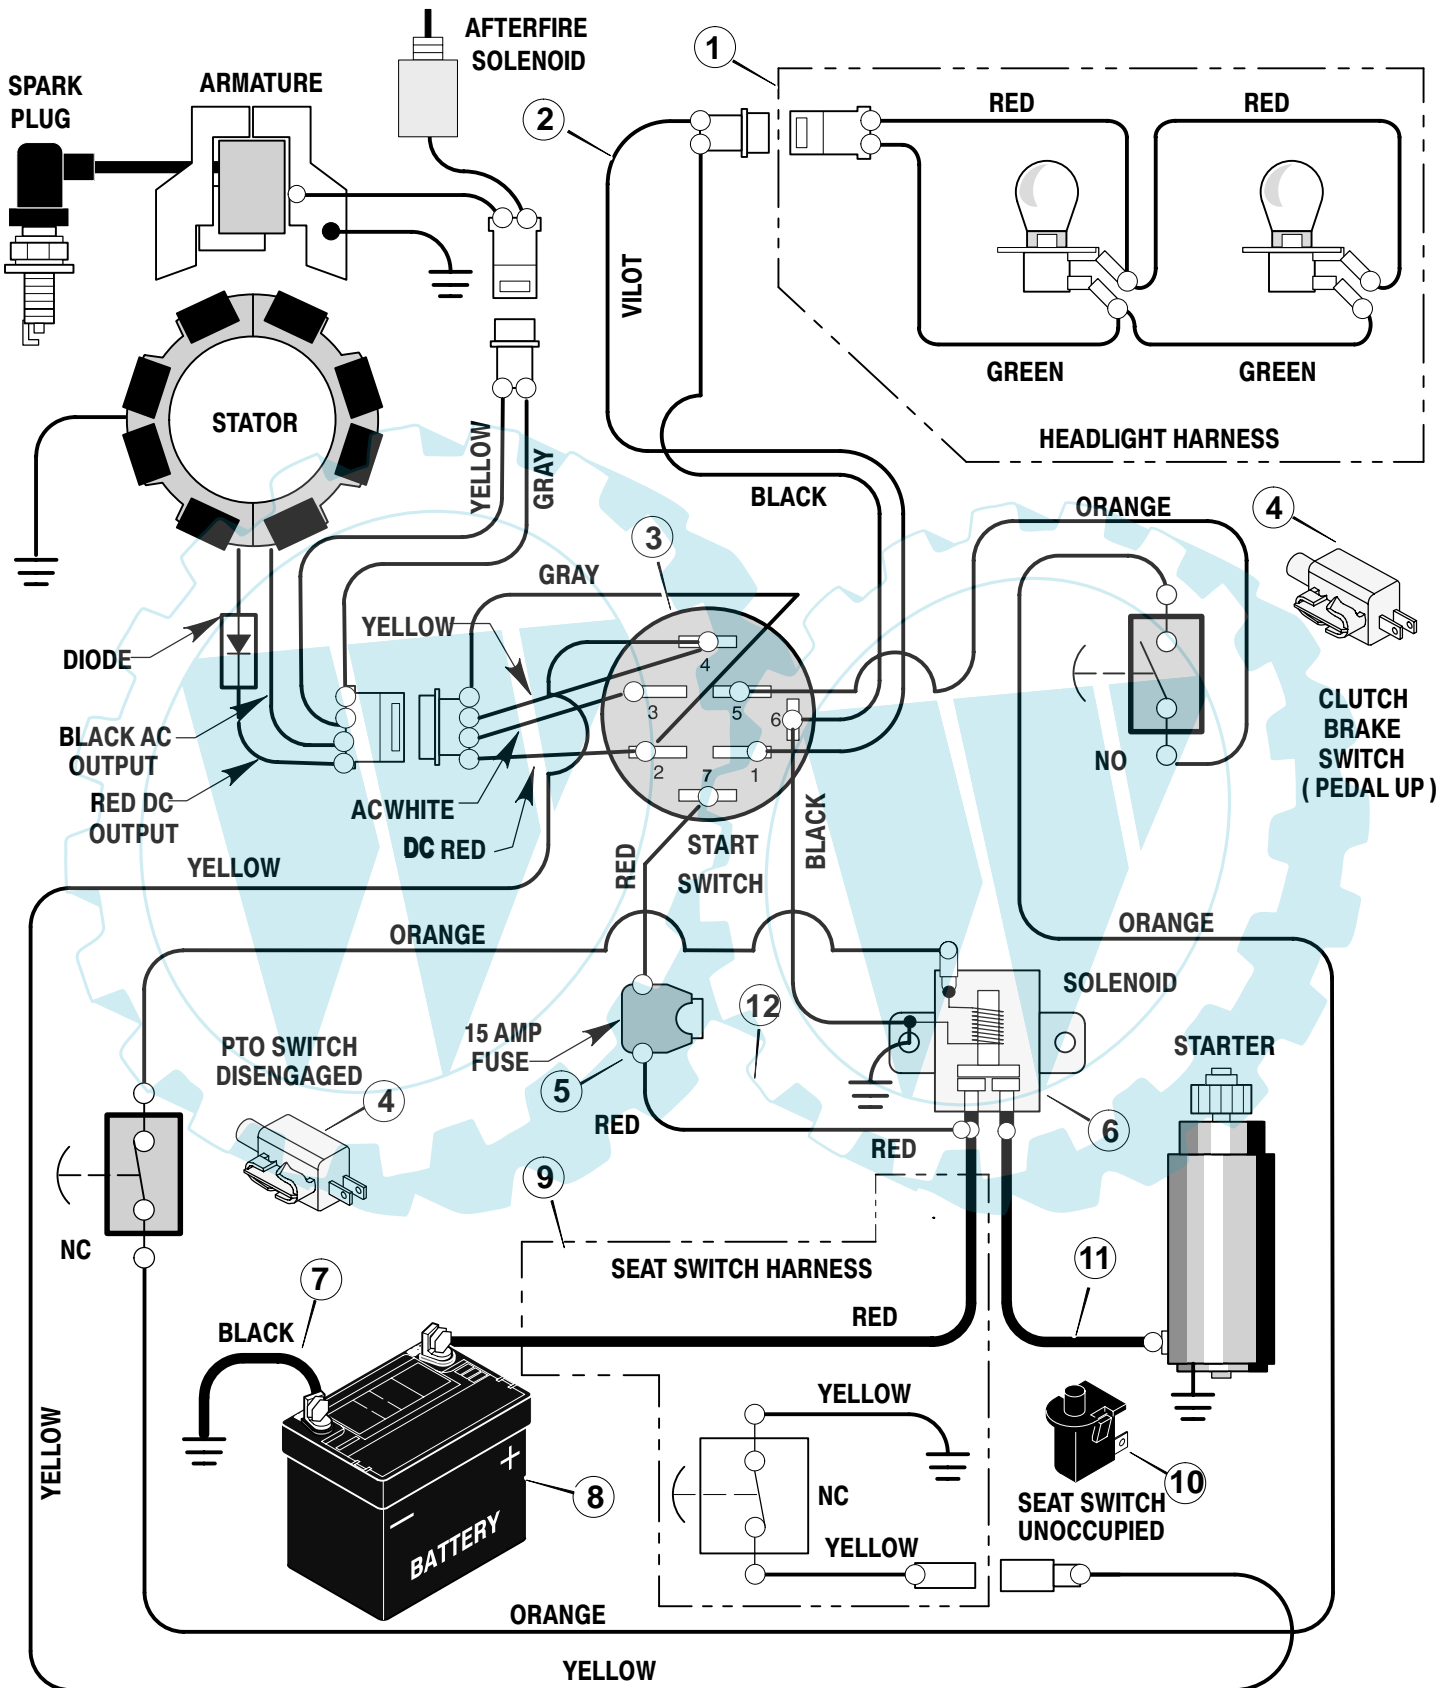

* Includes Key No. 17, 18, 30, 31, 32, 33, 45, 46, 53, 54, 55, and 56.

* * Includes Key No. 15.

MODEL 465601x50B

REPAIR PARTS
ENGINE MOUNT ASSEMBLY

MODEL 465601x50B

REPAIR PARTS ENGINE MOUNT ASSEMBLY

Key No.	Description	Part No.	Key No.	Description	Part No.
1	Cap, Fuel	1001279	29	Tube, Right Exhaust	690541
2	Tank, Fuel	690333	30	Tube, Left Exhaust	690542
6	Screw	26x263	31	Bracket, Muffler Mounting	690537
15	Line, Fuel (18 inches long) **	7601033	32	Muffler	093259
16	Clamp **	095197	33	Bracket, Muffler	690538
18	Pipe, Oil Drain	092279	34	Choke	690401
19	Cap, Oil Drain	021651	35	Nut	015x68
20	Bolt	0025x7	36	Screw	26x201
21	Spacer	093077	37	Control, Throttle	093165
22	Pulley, Stack	690507	38	Shield Assy., Heat -Twin	1001656-717
23	Washer	17x170	39	Rod, Pivot	093137 Z
24	Lockwasher	019x35	40	Pin, Hair	0031x4
25	Bolt	01x140	41	Brace, Grille	092541
26	Gasket	711851	42	Guard, Heal Shield	1001620-717
28	Bolt	06x103	43	Screw	26x277

MODEL 465601x50B

REPAIR PARTS ELECTRICAL SYSTEM

MODEL 465601x50B

**REPAIR PARTS
ELECTRICAL SYSTEM**

Key No.	Description	Part No.
1	Harness, Light Wire	250x92
	Socket, Light	092372
	Bulb, Light	090084
2	Harness, Chassis Wire	250x112
3	Switch, Ignition	092556
	Key, Ignition	020729
	Nut, Hex	091489
	Cap, Ignition	091488
4	Switch, Limit	1001575
5	Fuse	302031
	Holder, Fuse	407078
6	Solenoid	094613
	Screw, Mounting	26x229
	Locknut	15x116
7	Cable, Battery Ground	024x32
	Screw, Ground Cable	26x213
8	Battery	021075
	Bolt, Carriage	002x82
	Wingnut	014x79
	Boot, Battery –Positive	690604
9	Harness, Seat Switch Wire	250x67
10	Switch, Seat Sensor	094159
11	Cable	024x31