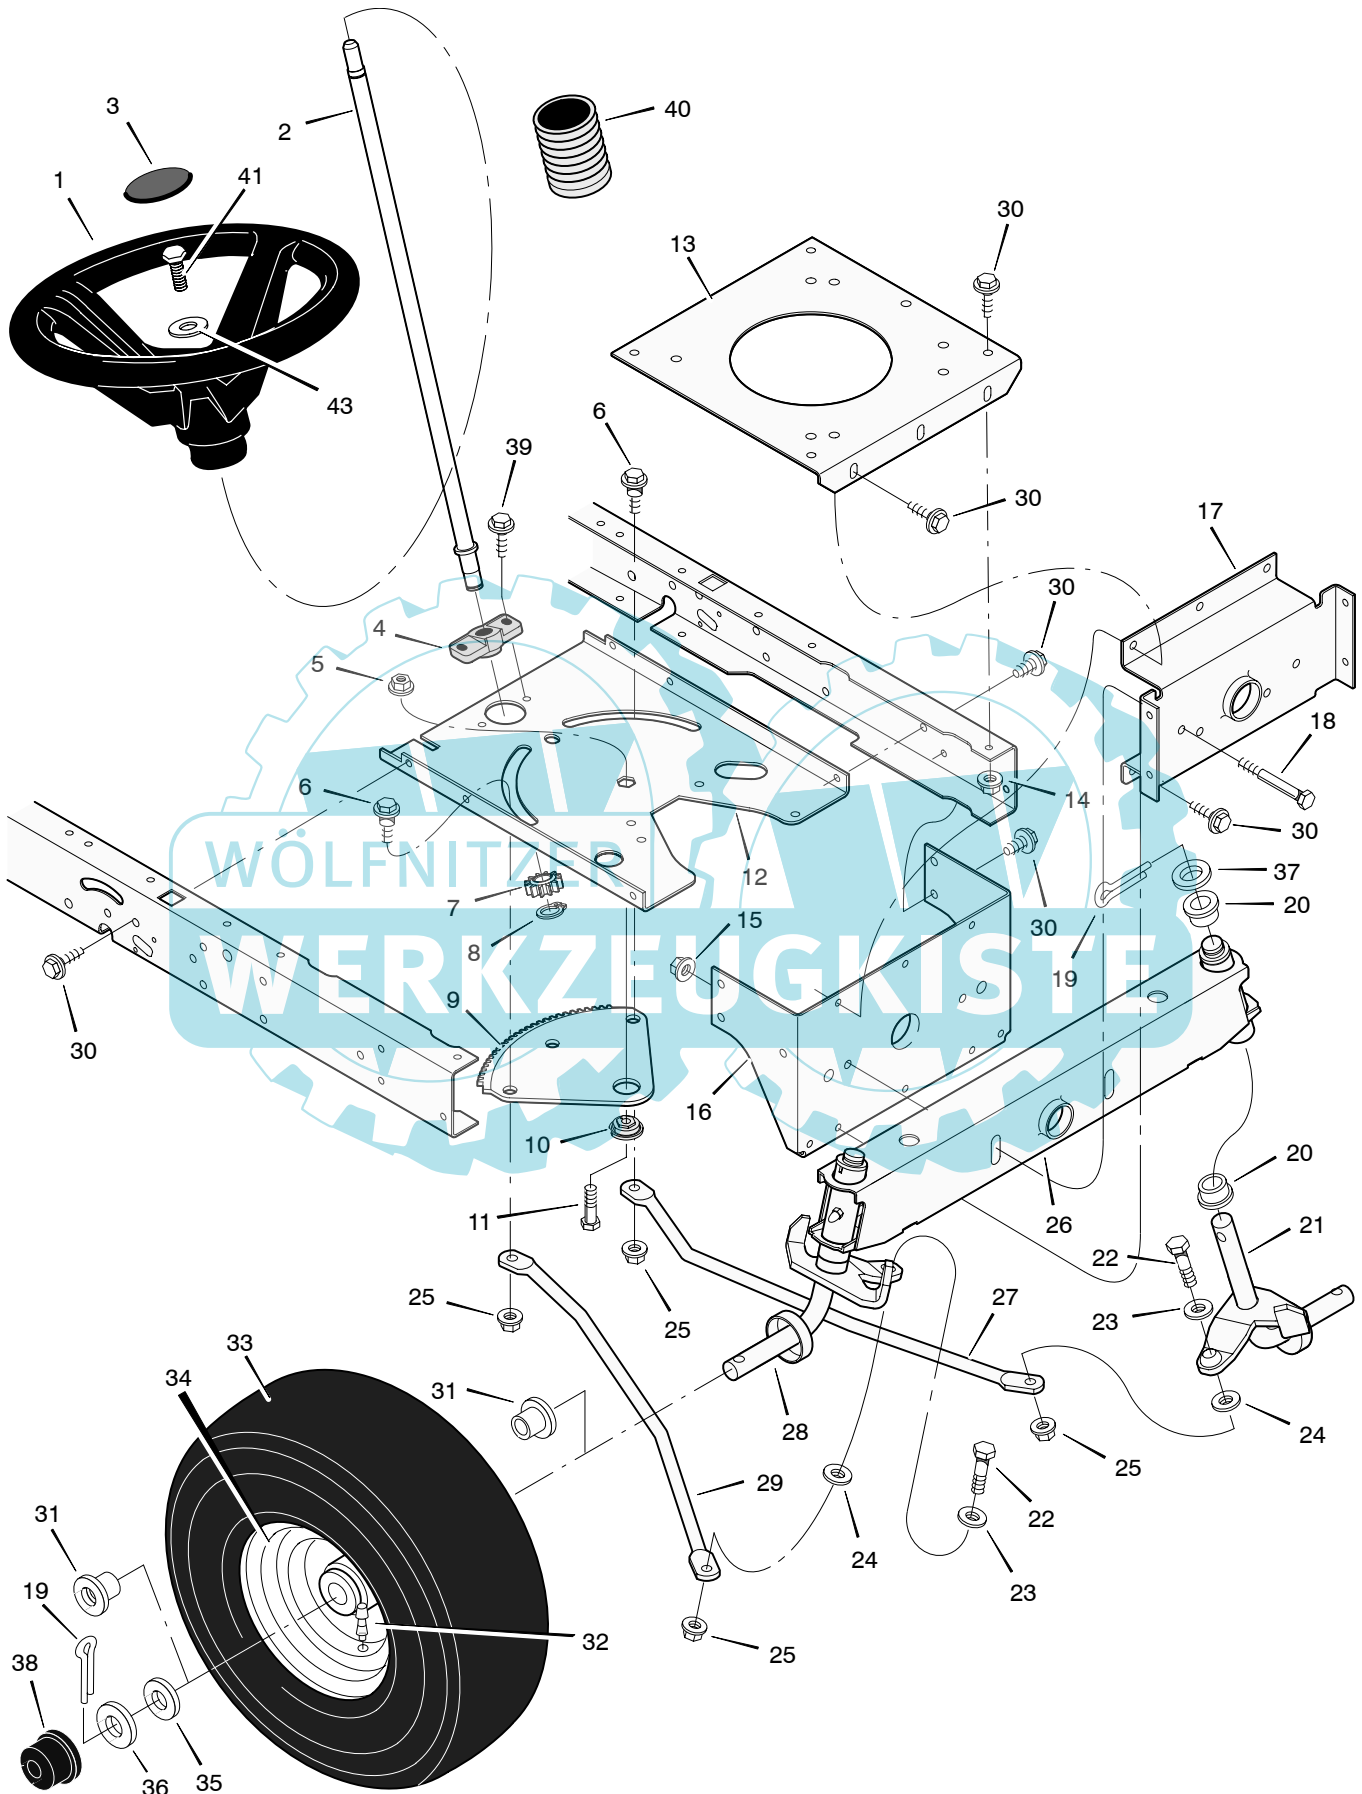

Key No.	Part No.	Description	Key No.	Part No.	Description
1	095185	Wheel, Steering	23	17x104	Washer
2	690625	Post, Steering	24	017x53 Z	Washer
3	711326	Insert, Steering Wheel	25	015x84	Nut, Flange
4	094124	Bearing	26	1001460E701	Axle Assembly
5	15x111	Nut, Flange	27	095329E701	Drag Link, Left
6	009x57	Bolt, Shoulder	28	094575E701	Spindle Assembly, Right
7	690183	Gear, Pinion	29	095328E701	Drag Link, Right
8	011x25	Ring, Snap	30	26x249	Screw
9	094121	Gear, Sector	31	091334	Bearing, Wheel
10	094123	Bearing	32	024373	Stem, Valve
11	001x84	Bolt	33	024380	Tire *
12	1001121E701	Plate, Steering	—	407924	Tube
13	094006E701	Plate, Engine	34	094581-650	Wheel and Tire Assembly
14	015x88	Nut, Flange	35	17x195	Washer
15	15x118	Nut, Flange	36	17x192	Washer
16	1001270E701	Bracket, Hanger	37	17x113	Washer
17	094007E701	Axle, Hanger	38	094618	Hub Cap
18	01x146	Bolt	39	26x267	Screw
19	030x49	Pin, Cotter	40	092059	Bellows
20	690150	Bearing	41	0025x3	Bolt
21	094576E701	Spindle Assembly, Left	43	17x146	Washer
22	01x111	Bolt			

* When you order a tire, make sure to give the brand name of the tire so that the tread pattern on the tire will match.