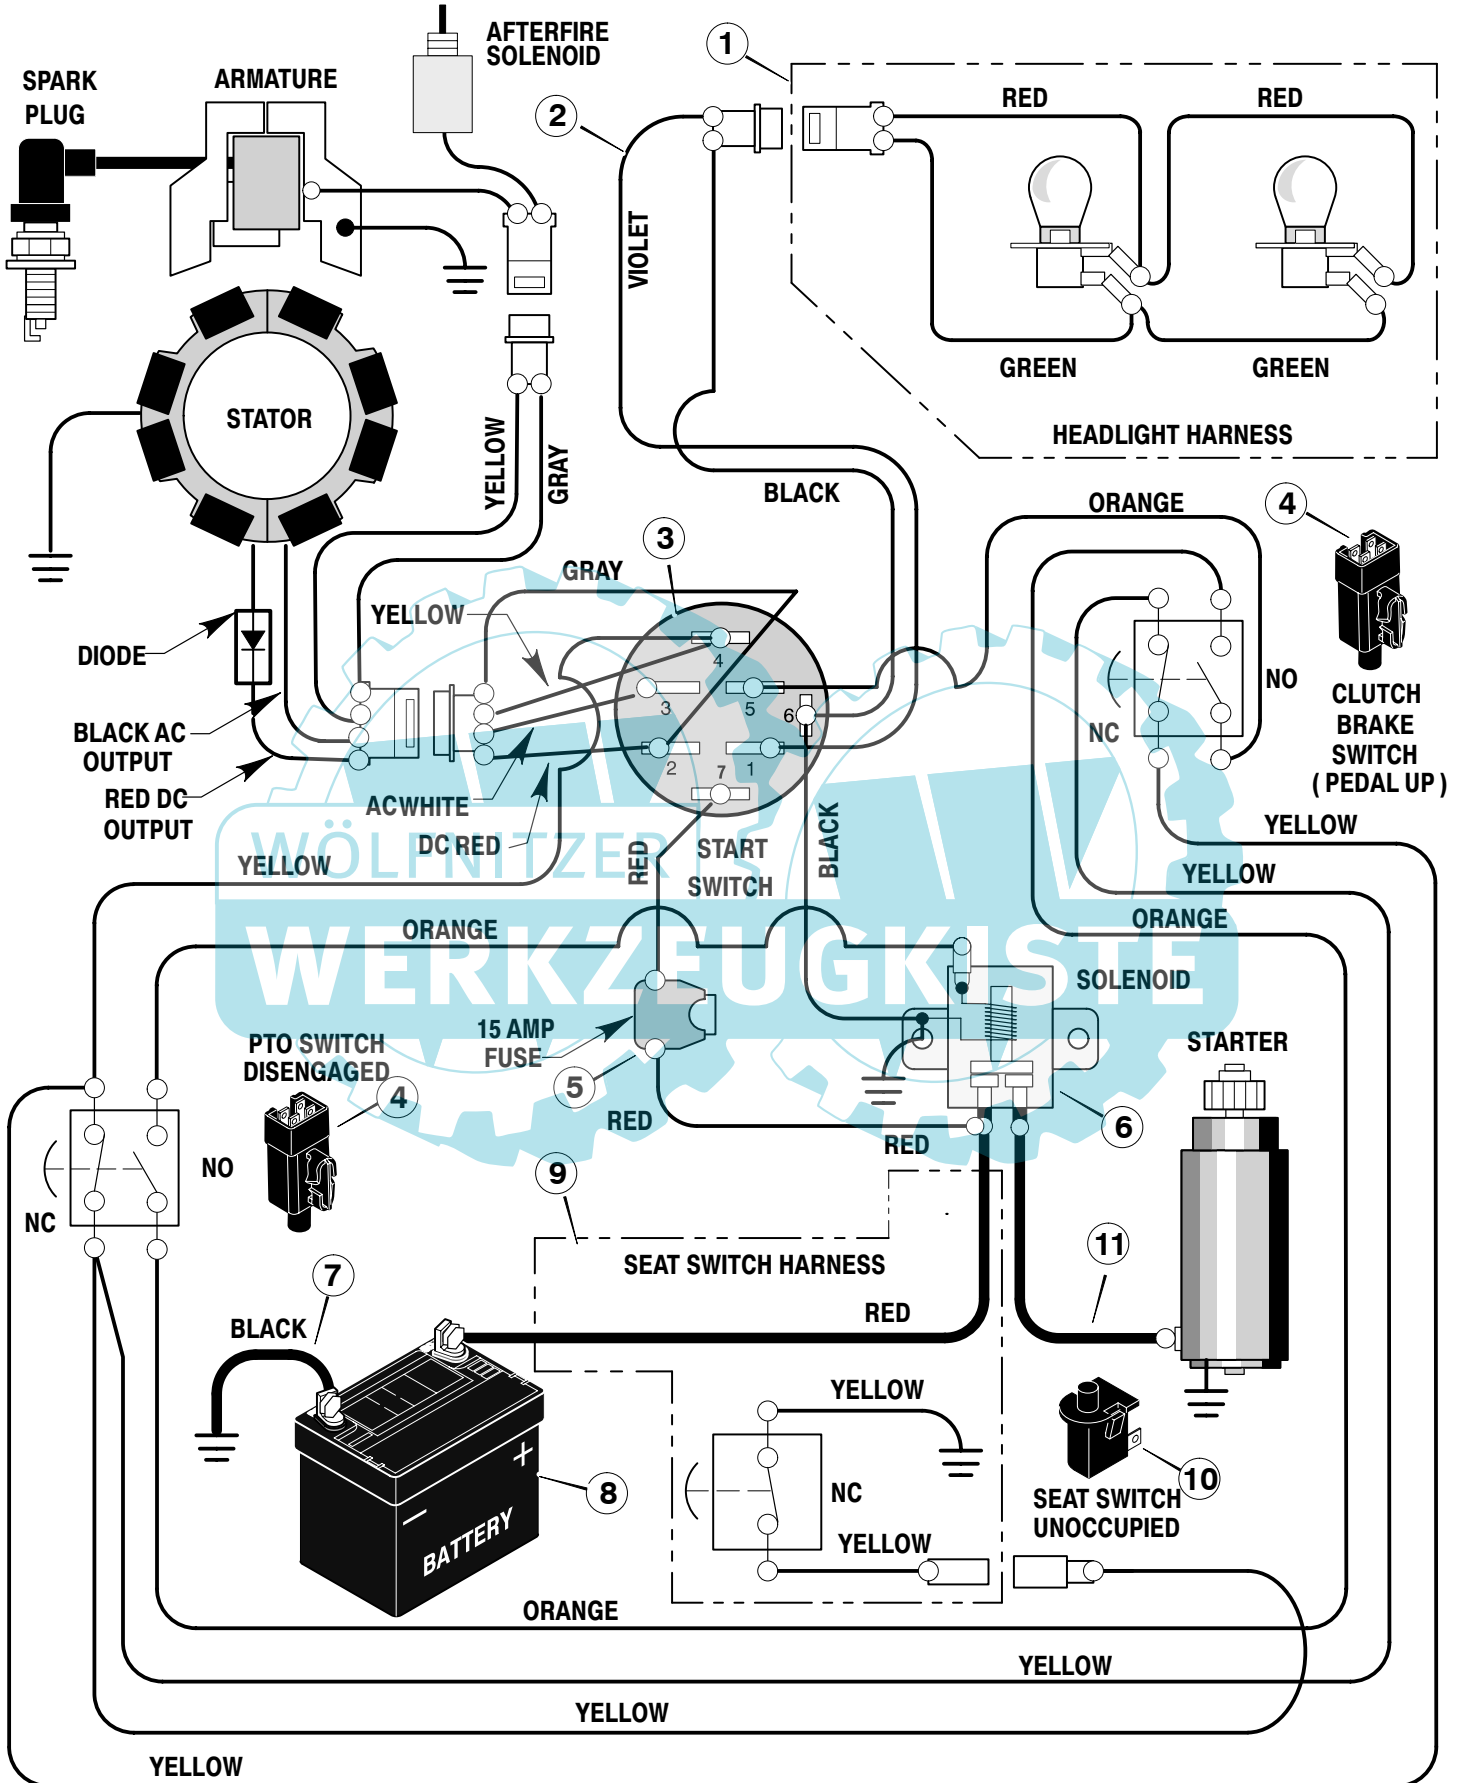

Key No.	Part No.	Description	Key No.	Part No.	Description
1	092317	Cap, Fuel **	26	711851	Gasket
2	690289	Tank, Fuel	27	018x15	Washer
3	26x253	Screw	28	06x103	Bolt
6	26x263	Screw	29	690541	Tube, Right Exhaust
14	*	Engine *	30	690542	Tube, Left Exhaust
15	7601033	Line, Fuel (18 inches long) **	31	690537E701	Bracket, Muffler Mounting
16	095197	Clamp **	32	093259	Muffler
18	092279	Pipe, Oil Drain	33	690538E701	Bracket, Muffler
19	021651	Cap, Oil Drain	34	690401	Choke
20	0025x7	Bolt	35	015x68	Nut
21	093077	Spacer	36	26x201	Screw
22	1001136	Pulley, Stack	37	093165	Control, Throttle
23	17x170	Washer	38	1001456E701	Shield Assembly, Heat
24	019x35	Lockwasher	39	1001588	Plenum
25	01x140	Bolt			

* For information on Replacement Parts for this engine contact the manufacturer.

** These parts are included with Key number 2.