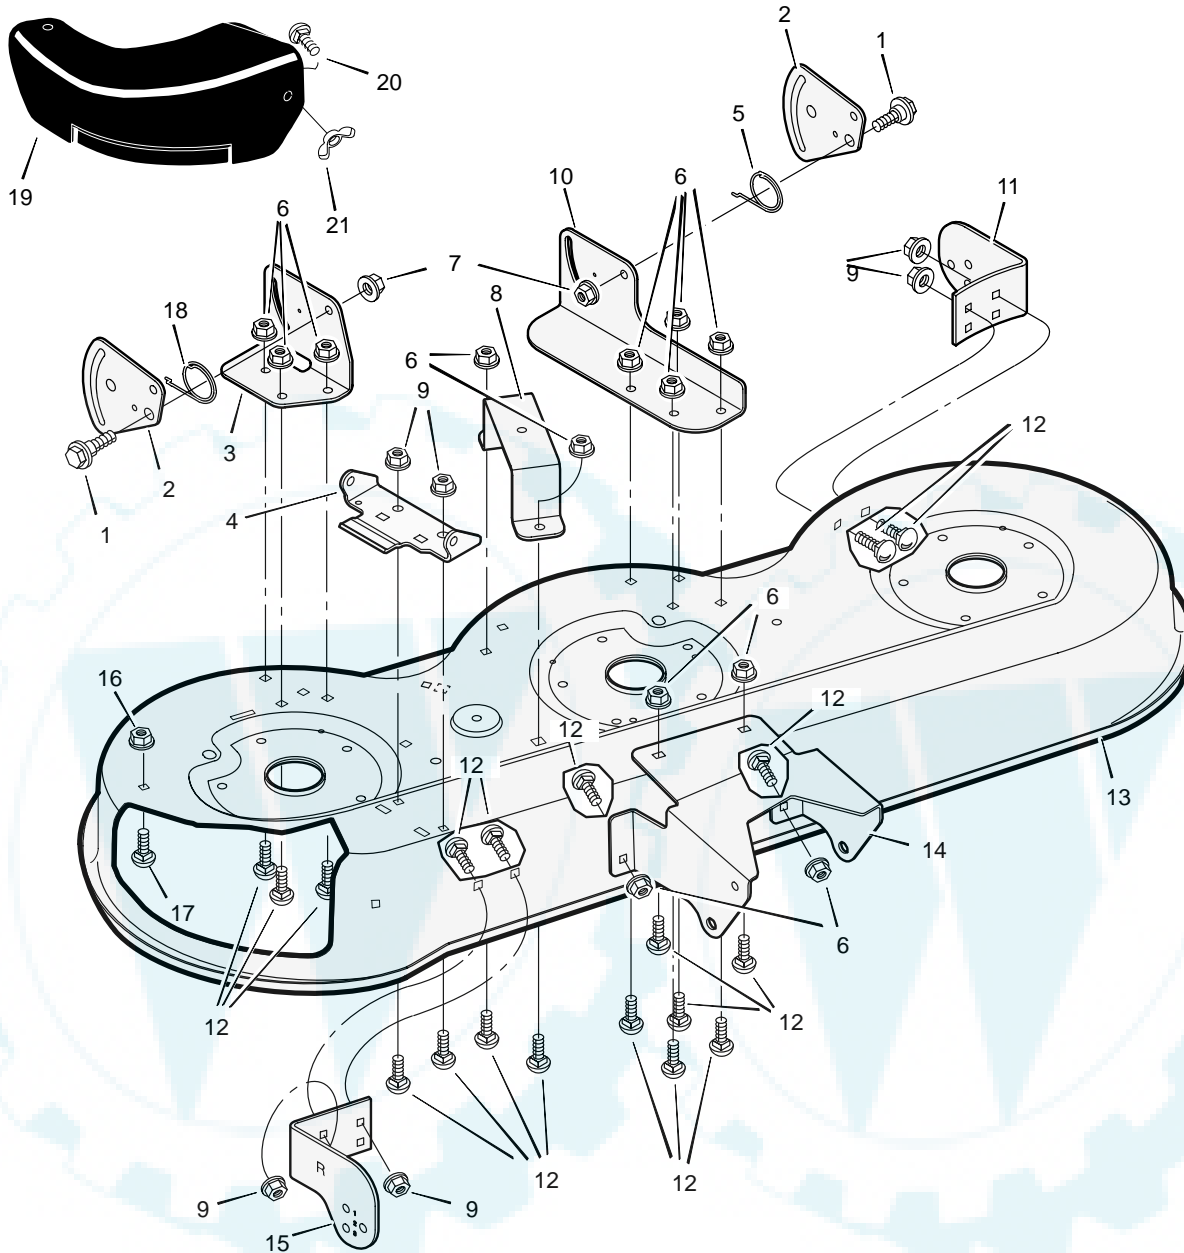

MODEL 46104x14A

**REPAIR PARTS
MOWER HOUSING**

Key No.	Description	Part No.	Key No.	Description	Part No.
1	Bolt, Shoulder	009x51	12	Bolt, Carriage	002x53
2	Plate, Suspension	690128E700	13	Housing, Blade	095113E700
3	Bracket, Right Rear	094598E700	14	Bracket, Front Deck	094997SE
4	Bracket, Hinge	092014E700	15	Bracket, Right Gauge Wheel	690204E700
5	Spring, Left	166x43	16	Retainer	028x64
6	Nut, Flange	015x79	17	Bolt, Carriage	002x74
7	Nut, Flange	015x84	18	Spring, Right	166x42
8	Bracket, Bell Crank	094601E700	19	Cover, Mulcher	095086
9	Nut, Flange	015x88	20	Bolt, Carriage	002x64
10	Bracket, Left Lifter	094600E700	21	Wingnut	014x86
11	Bracket, Left Gauge Wheel	094919E700