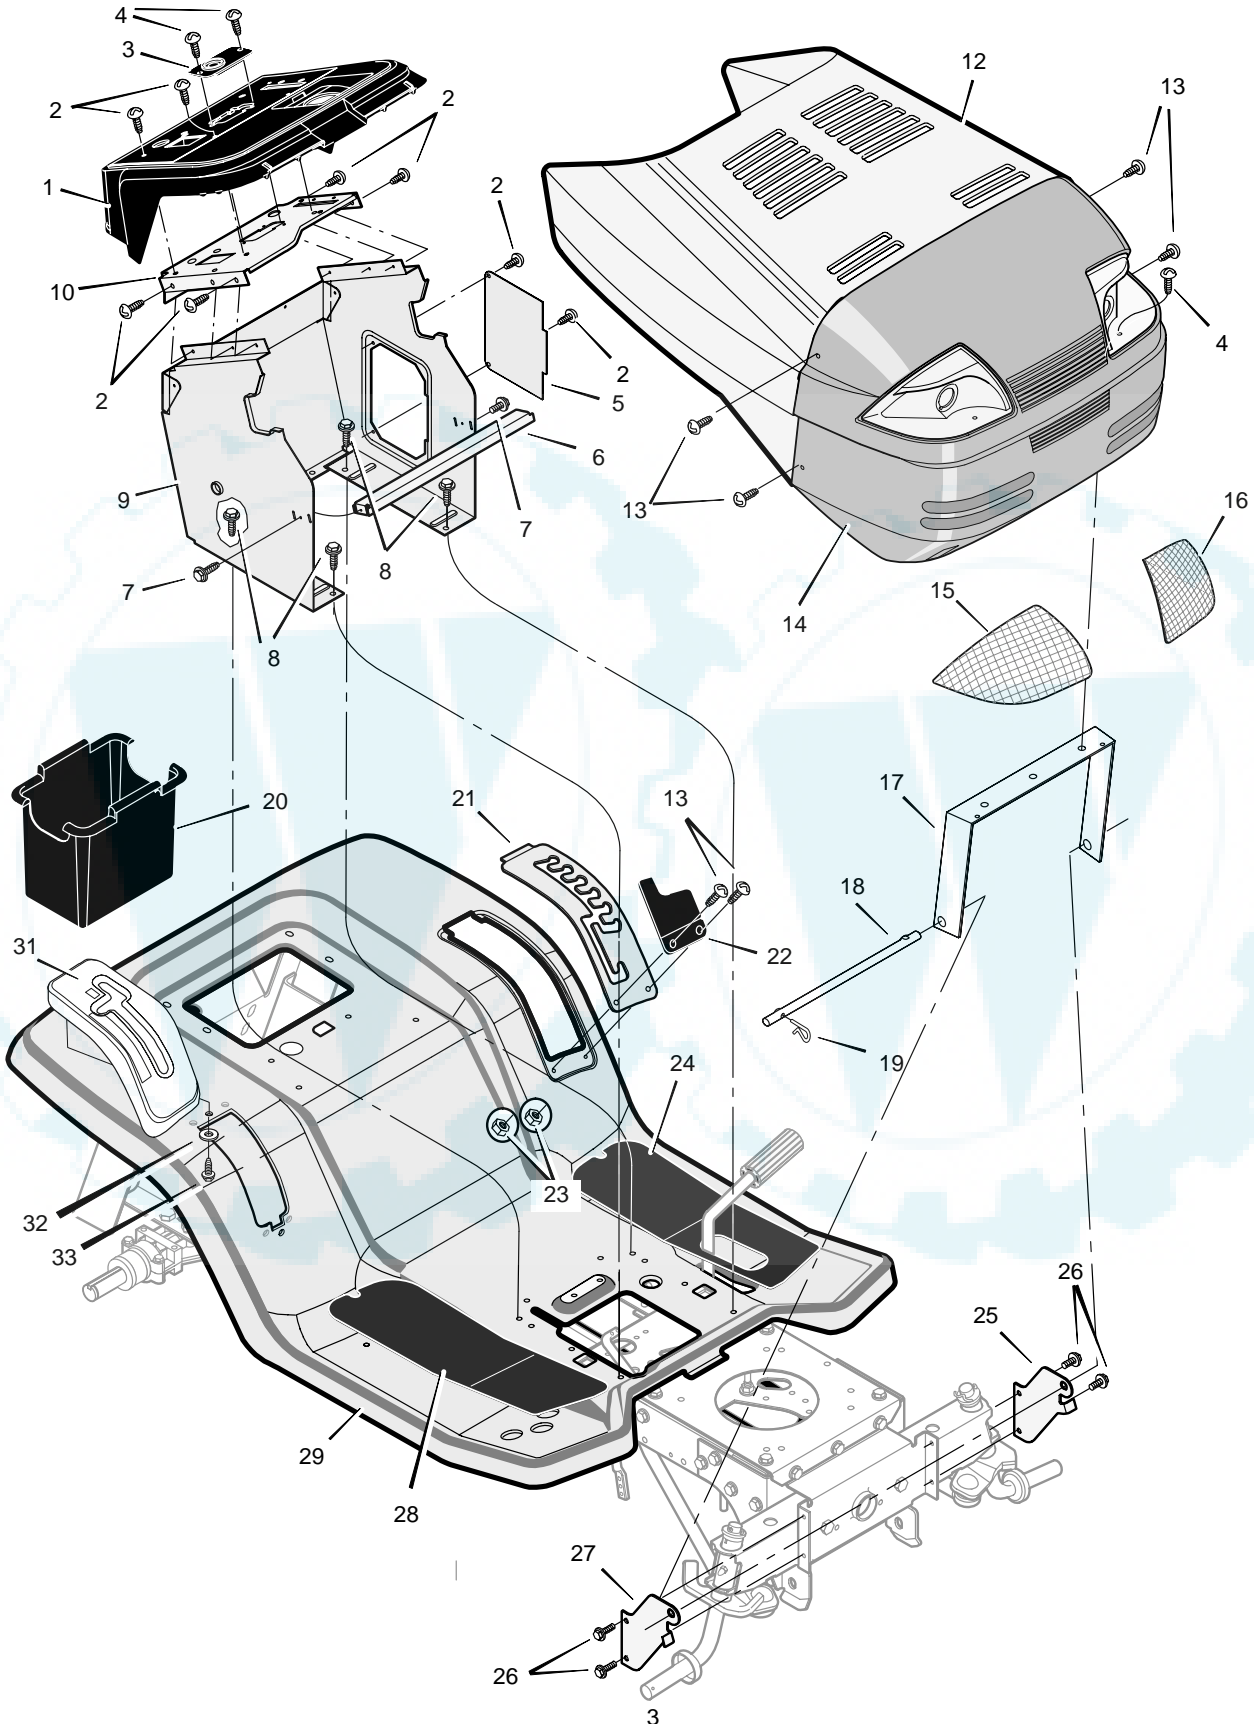

MODEL 46104x14A

REPAIR PARTS HOOD AND DASH

MODEL 46104x14A

REPAIR PARTS HOOD AND DASH

Key No.	Description	Part No.	Key No.	Description	Part No.
1	Dash	094223	18	Rod, Pivot	093137 Z
2	Screw	26x270	19	Pin, Hair	0031x4
3	Bearing, Upper Steering	094219	20	Container, Battery	094069
4	Screw	26x239	21	Plate, Lift Detent	094194E700
5	Panel, Side Access	093007E700	22	Cover	094680
6	Channel, Support	095081	23	Nut	015x81
7	Screw	26x263	24	Mat, Left	094109
8	Screw	26x249	25	Support, Left Grille	690544E700
9	Support, Dash	095082	26	Screw	26x277
10	Plate, Dash	094221E700	27	Support, Right Grille	690543E700
12	Hood	093215E700	28	Mat, Right	094180
13	Bolt, Shoulder	009x47	29	Deck, Seat	094845E700
14	Grille (Includes Lens)	092542	30	Decal, Left Hood	44x7671
15	Lens, Right	092539	31	Cover, Shift	690623
16	Lens, Left	092540	32	Washer	017x38
17	Brace, Grille	092541	33	Screw	26x284