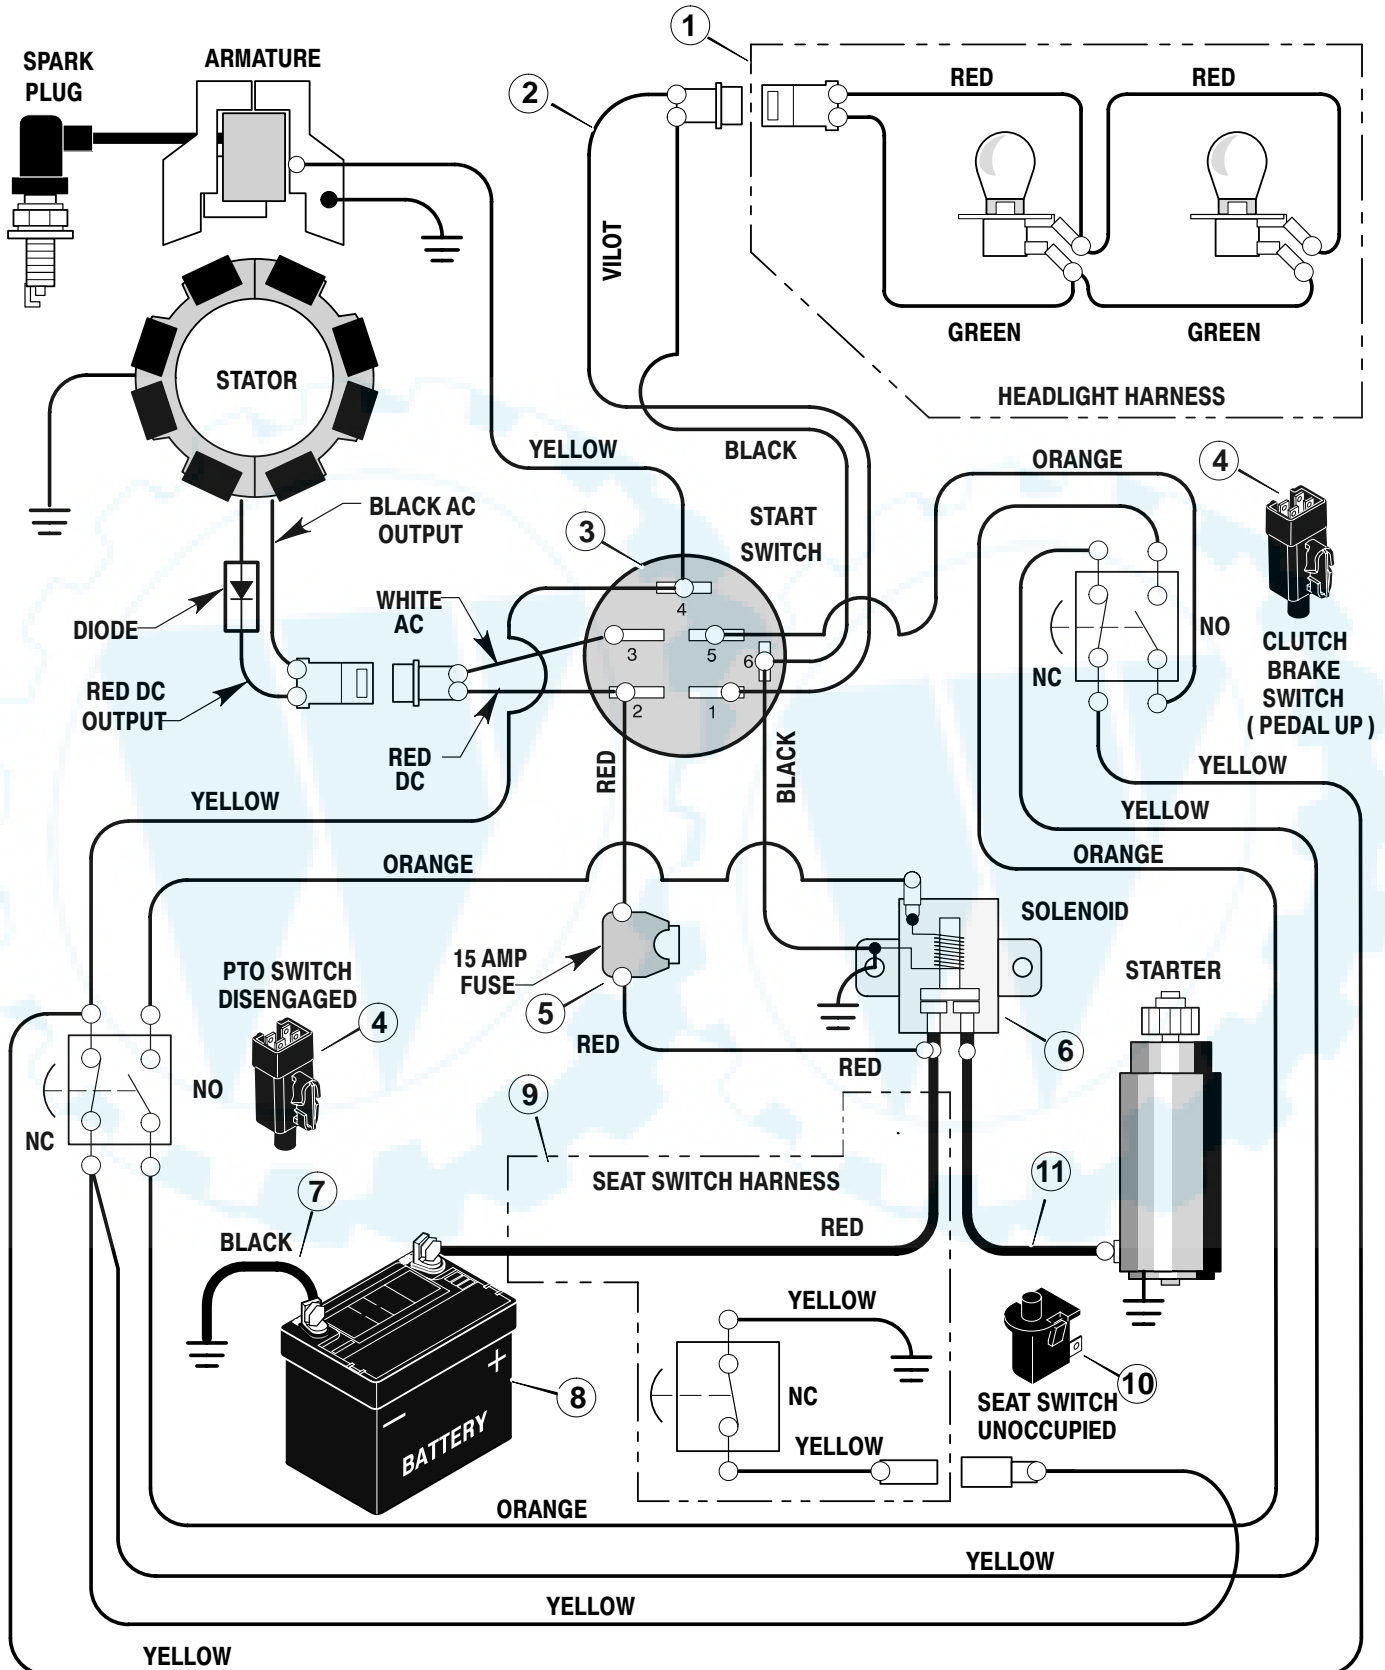

MODEL 46104x14A

REPAIR PARTS ELECTRICAL SYSTEM