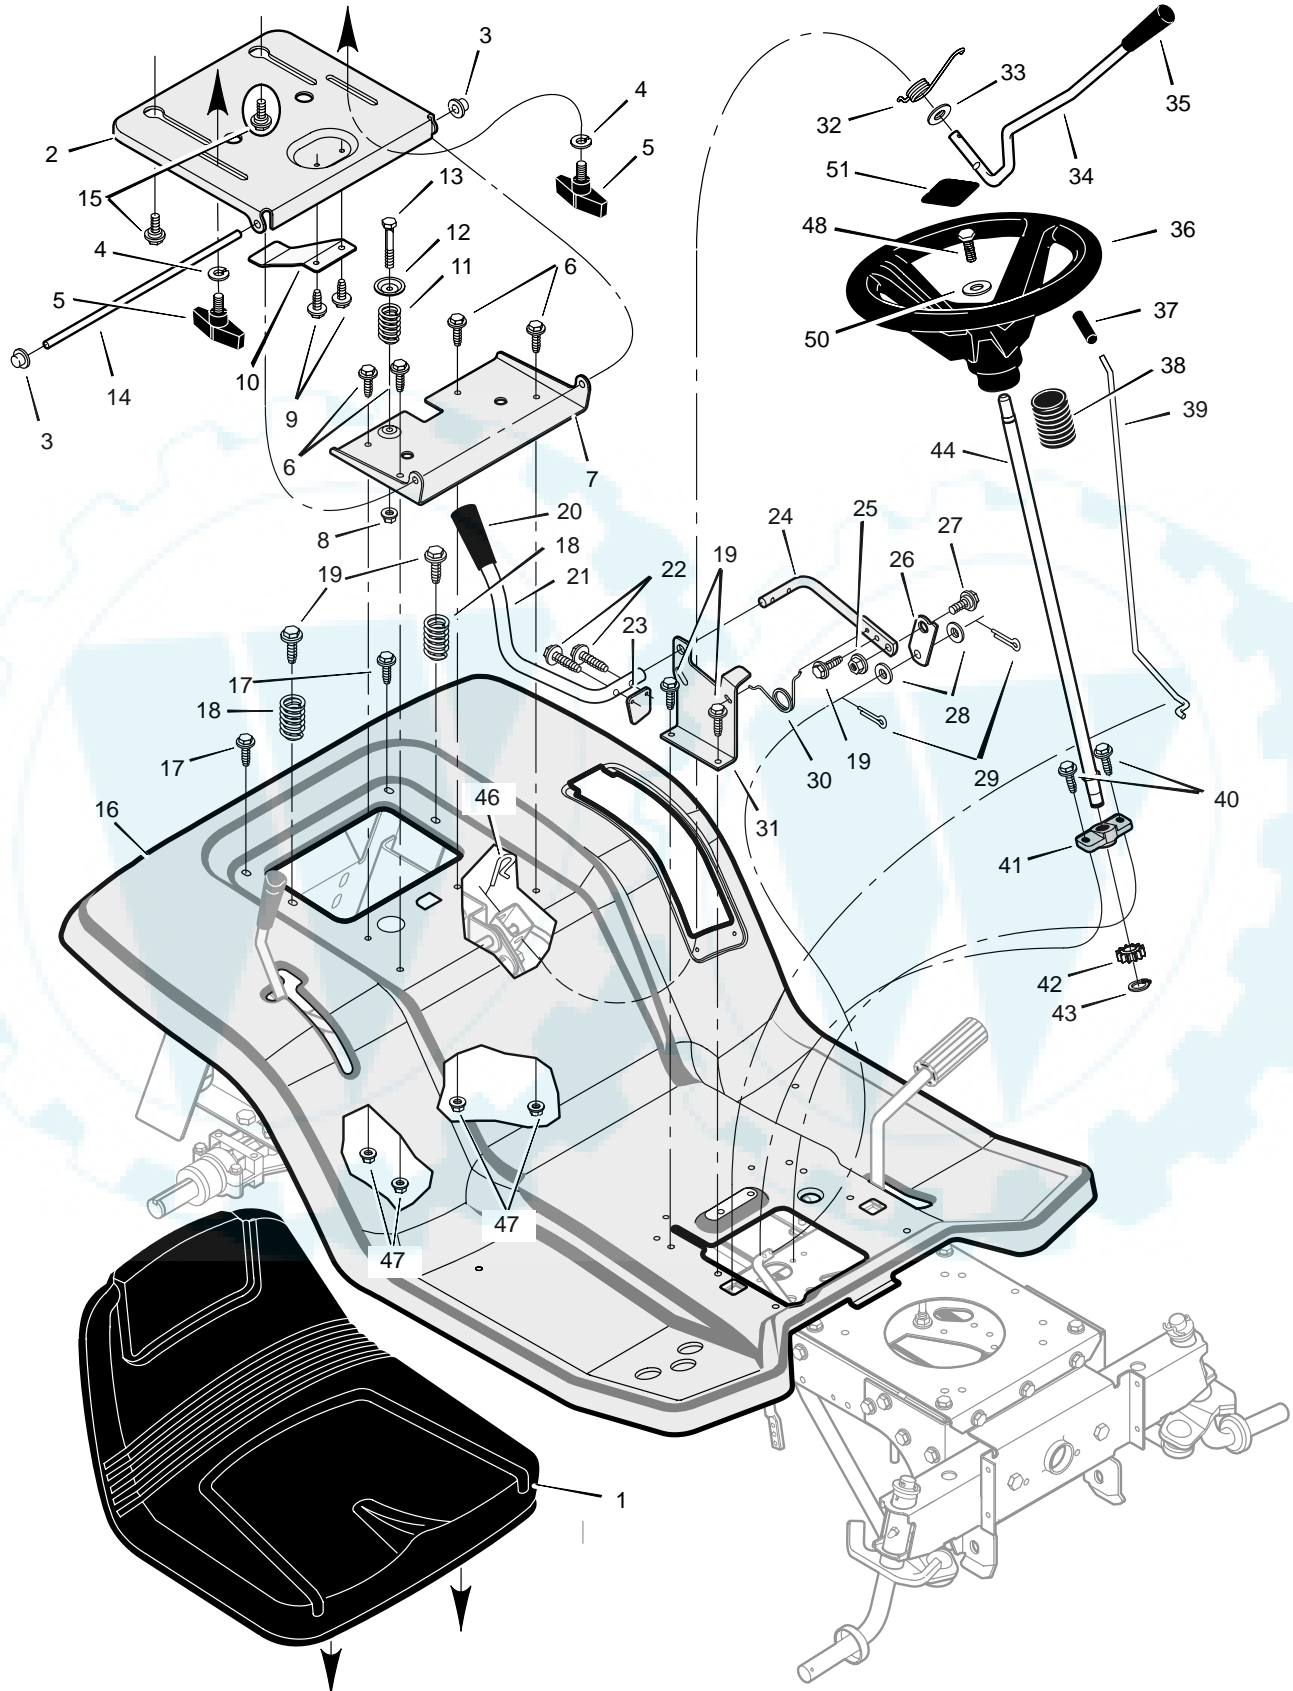

# REPAIR PARTS SEAT DECK

## REPAIR PARTS SEAT DECK

Key No.	Description	Part No.	Key No.	Description	Part No.
1	Seat	094163	26	Link, PTO	094004Z
2	Support, Seat	094154E700	27	Shoulder, Bolt	009x39
3	Push-On Cap	028x23	28	Washer	017x57
4	Washer	017x47	29	Pin, Cotter	030x20
5	Bolt, Wing	094160	30	Spring	166x39
6	Bolt	001x45	31	Bracket, PTO	094018E700
7	Bracket, Pivot	094153E700	32	Spring	166x40
8	Nut	15X123	33	Washer	17x103
9	Screw	26x229	34	Handle, Lift	690533
10	Spring, Leaf	094057	35	Grip	092697
11	Spring	164x31	36	Wheel, Steering	095185
12	Washer, Cup	094155 Z	37	Grip	091079
13	Bolt	009x55	38	Bellows	092059
14	Rod, Pivot	094156 Z	39	Rod, Parking Brake	095005Z
15	Bolt, Shoulder	009x56	40	Screw	26x267
16	Deck, Seat	094845E700	41	Bearing, Lower	094124
17	Screw	26x263	42	Gear, Pinion	690183
18	Spring	164x30	43	E-Ring	011x25
19	Screw	26x249	44	Shaft, Steering	690626
20	Grip	092698	46	Pin, Cotter	0031x4
21	Handle, PTO	094217 Z	47	Nut	15x123
22	Screw	0025x3	48	Bolt	0025x3
23	Paddle, Switch	094022 Z	50	Washer	17x146 Z
24	Lever, PTO	094017 Z	51	Insert, Steering Wheel	711326
25	Nut	015x84	—	Manual and Parts List	F-000804L