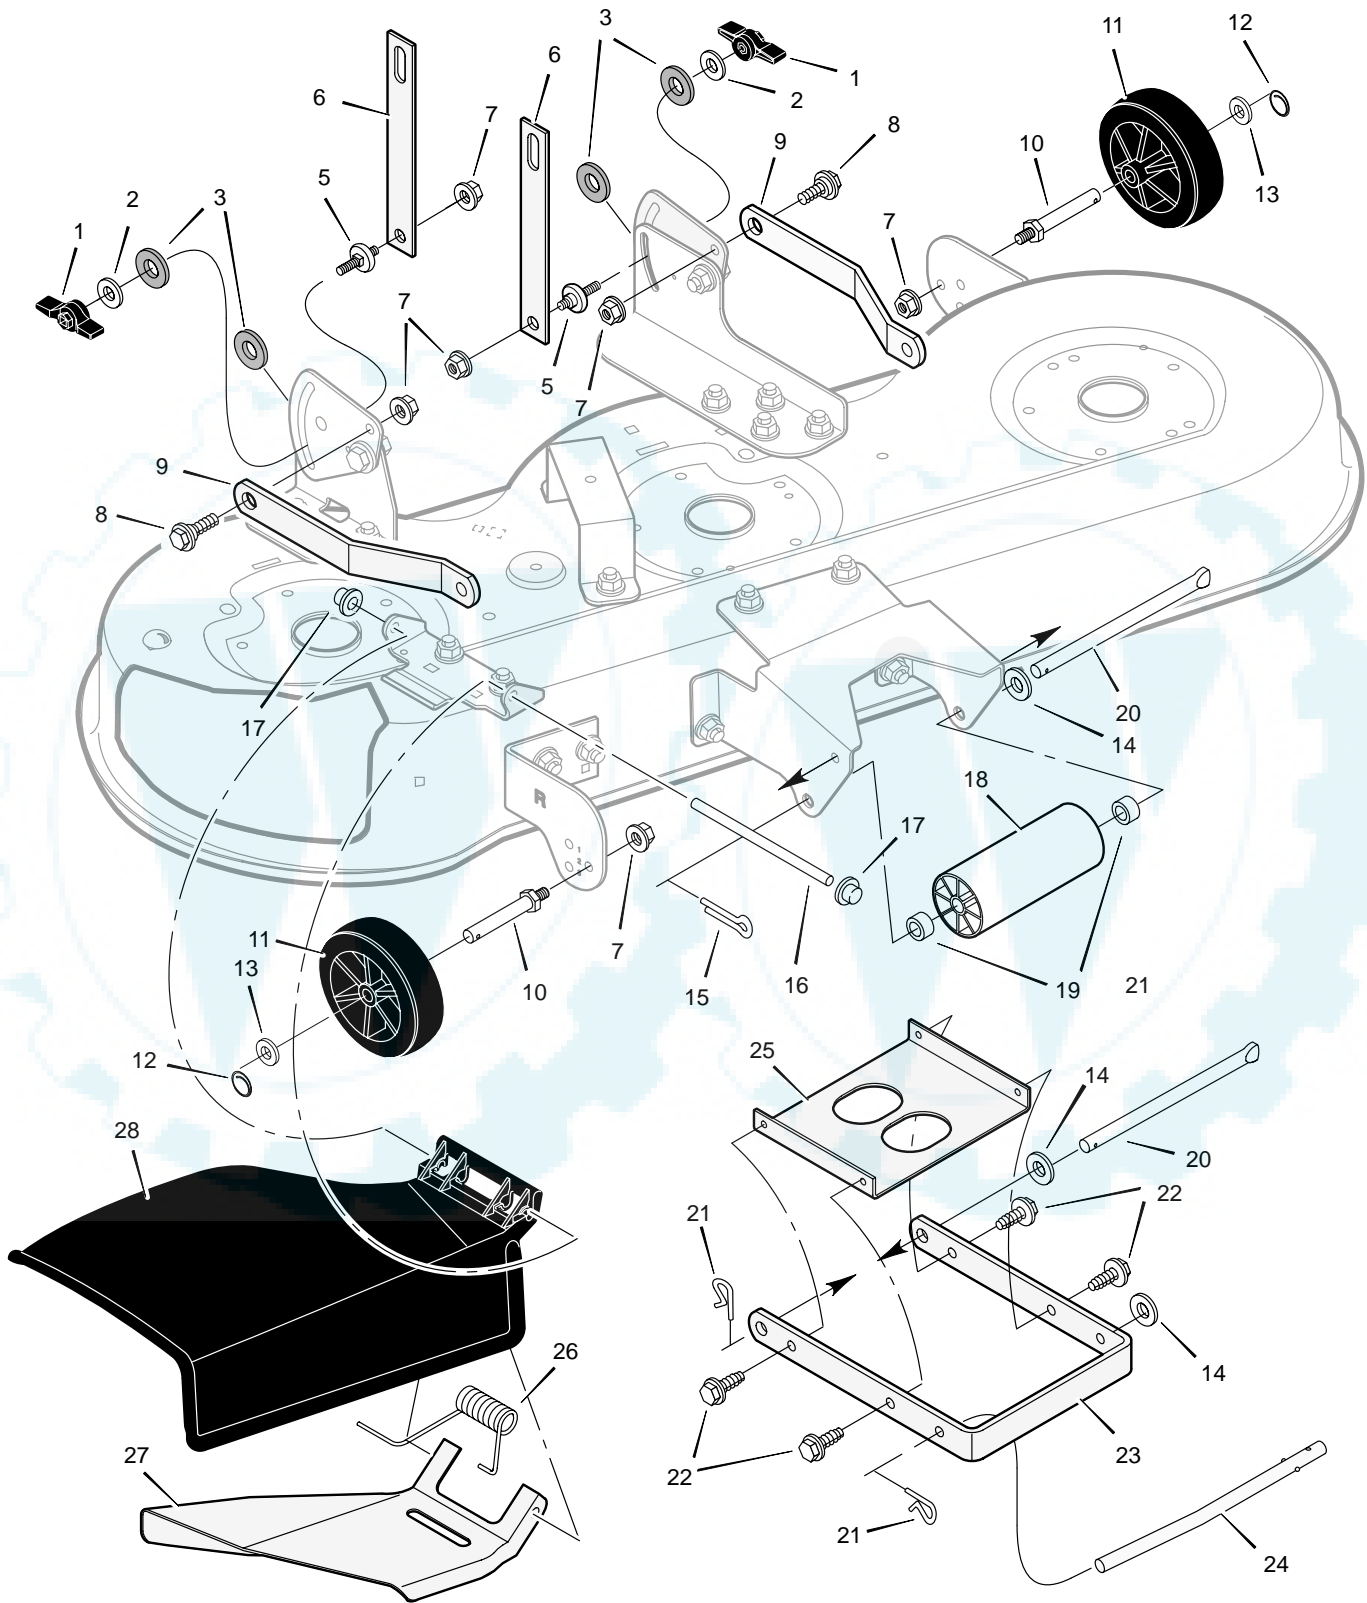

MODEL 46104x14A

**REPAIR PARTS
MOWER HOUSING SUSPENSION**

MODEL 46104x14A

**REPAIR PARTS
MOWER HOUSING SUSPENSION**

Key No.	Description	Part No.
1	Knob	094068
2	Washer	017x45
3	Pad, Friction	094137
5	Pin, Hanger	095194
6	Link, Lift	690550E700
7	Nut, Flange	015x84
8	Bolt, Shoulder	009x52
9	Bracket, Rear Suspension	690184E700
10	Bolt, Gauge Wheel	094025
11	Wheel	092683
12	Pin, Hair	031x11
13	Washer	017x91
14	Washer	17x103
15	Pin, Cotter	030x49
16	Rod, Deflector	092159 Z
17	Push-On Cap	028x23
18	Roller	092137
19	Spacer	091925
20	Rod, Deck Suspension	094996
21	Pin, Hair	0031x4
22	Screw	26x249
23	Bracket, Front Suspension	094765E700
24	Rod, Hanger	094158 Z
25	Stiffener	094604E700
26	Spring	166x34
27	Deflector, Inside	092103E700
28	Deflector, Chute	092100