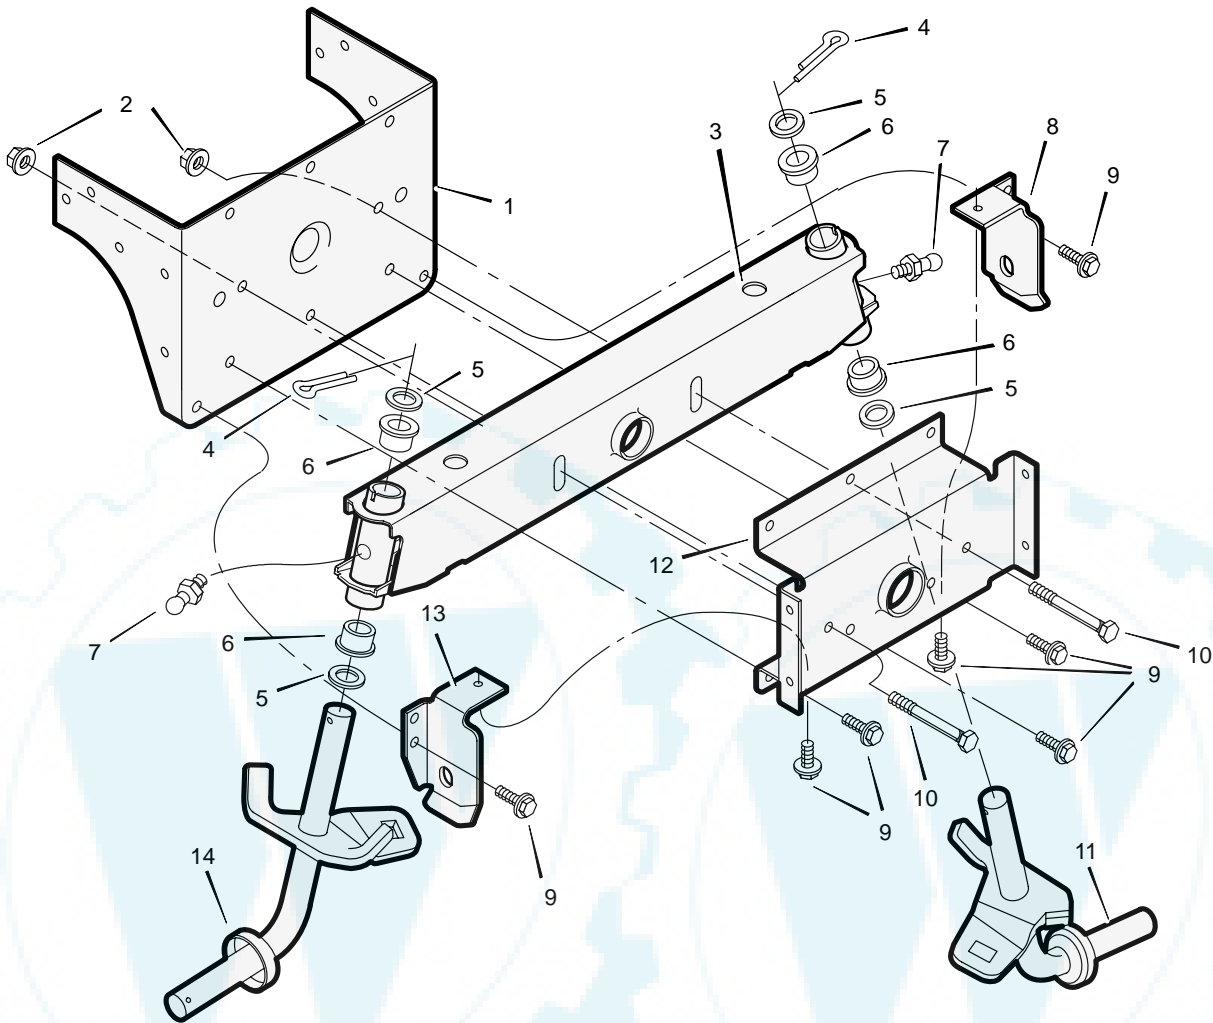

MODEL 46104x14A

**REPAIR PARTS
FRONT AXLE**

Key No.	Description	Part No.	Key No.	Description	Part No.
1	Bracket, Rear Hanger	690067E700	8	Hanger, Left Deck	690198E700
2	Nut, Flange	15x118	9	Screw	26x249
3	Axle Assembly	690210E700	10	Bolt	01x146
4	Pin, Hair	030x49	11	Spindle Assembly, Left	690179E700
5	Washer	017x75	12	Hanger, Axle	094007E700
6	Bearing, Spindle	093058	13	Hanger, Right Deck	690199E700
7	Fitting, Lub	092530	14	Spindle Assembly, Right	690178E700