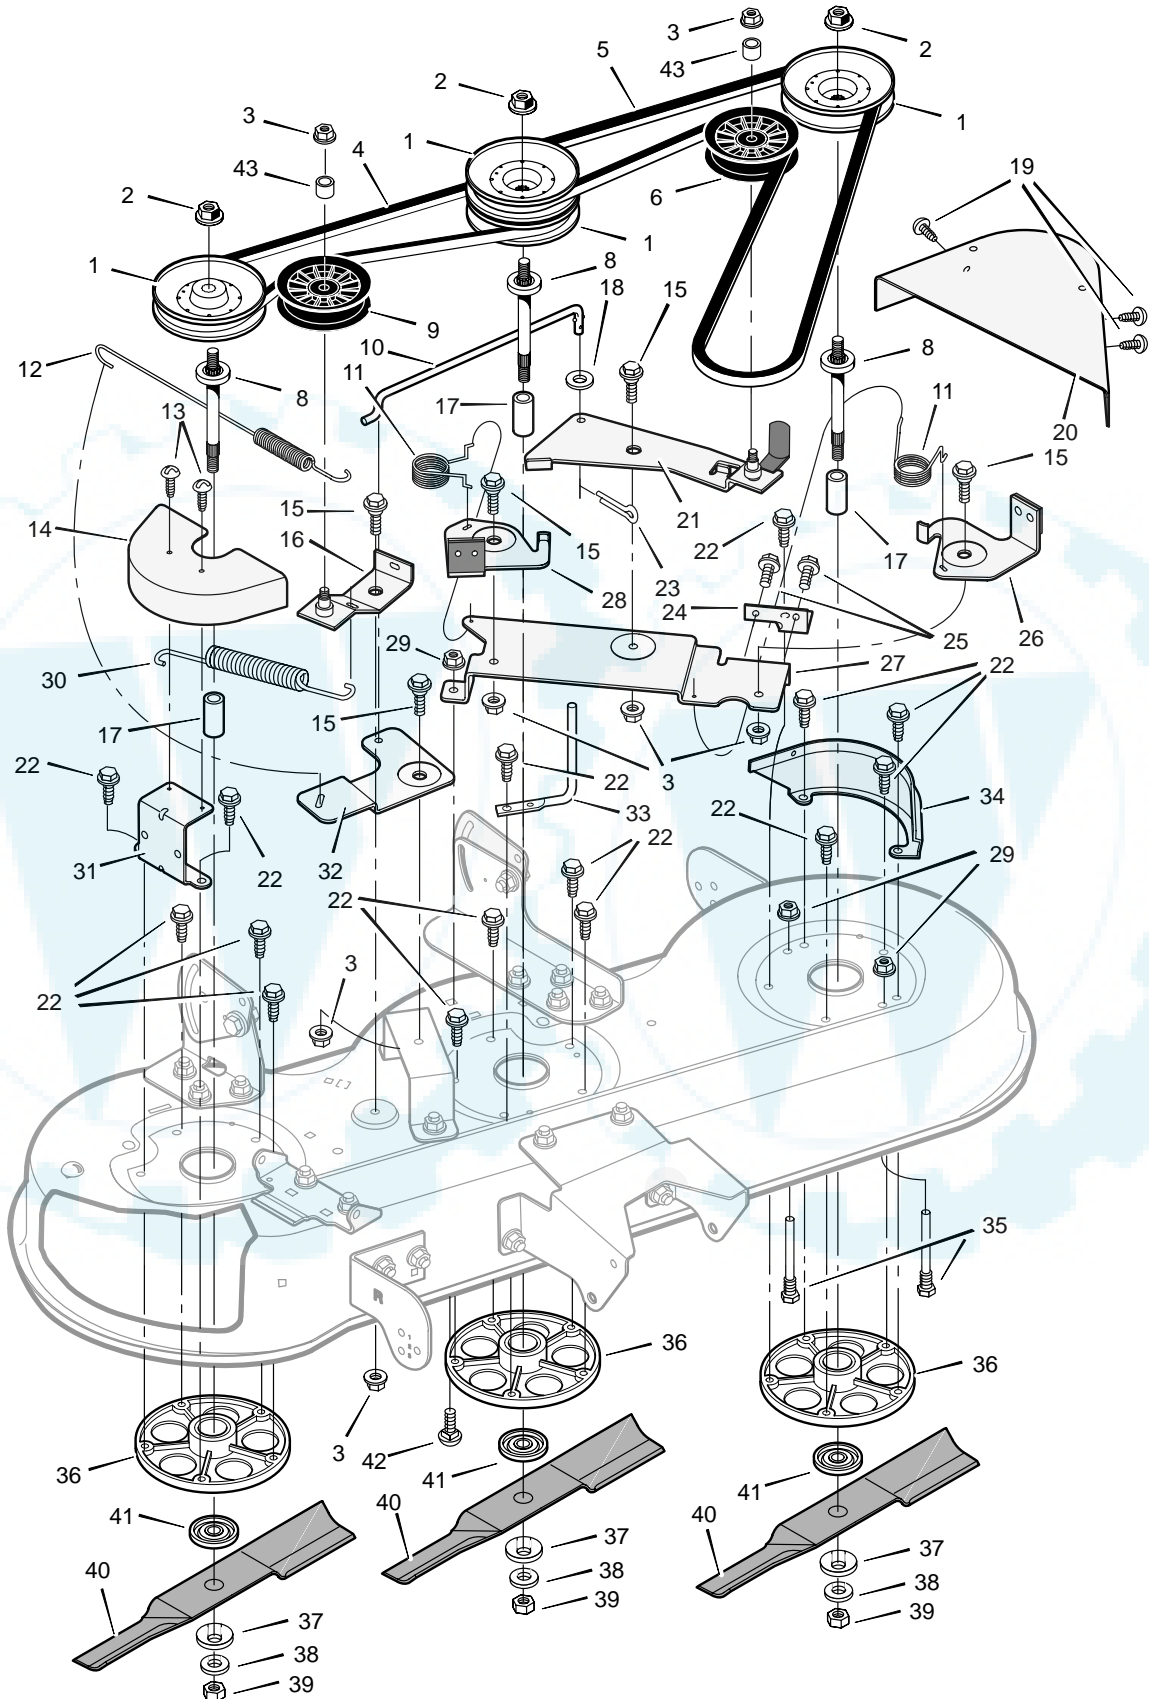

MODEL 46104x14A

REPAIR PARTS BLADE DRIVE

MODEL 46104x14A

REPAIR PARTS BLADE DRIVE

Key No.	Description	Part No.	Key No.	Description	Part No.
1	Pulley	094592	24	Bracket, Brake Plate	094602E700
2	Nut	15x121	25	Screw	26x249
3	Nut	015x84	26	Brake Assembly, Left	094640E700
4	Belt, Secondary	037x66	27	Plate, Brake Arm	094596E700
5	Belt, Primary	037x96	28	Brake Assembly, Center	094641E700
6	Pulley, Idler	690387	29	Nut, Flange	015x79
8	Jackshaft	094129	30	Spring	165x79
9	Pulley, Idler	690549	31	Bracket, Cover	092140E700
10	Link, Bell Crank	094606 Z	32	Bell Crank	094603E700
11	Spring	166x41	33	Guide, Belt	092116 Z
12	Spring	165x138	34	Bracket, Pulley Cover	690221E700
13	Screw	26x250	35	Guide, Belt	091754
14	Cover, Right Pulley	094607E700	36	Housing, Jackshaft	092574
15	Bolt, Shoulder	009x39	37	Washer	17x166
16	Arm Assembly, Idler	094639E700	38	Washer	17x165
17	Spacer	094130	39	Nut, Blade	15x100
18	Washer	017x47	40	Blade	056631E701
19	Screw	26x277	41	Adapter, Blade	092466
20	Cover, Left Pulley	094645E700	42	Bolt, Carriage	002x53
21	Arm Assembly, Idler	690579E700	43	Spacer	690369
22	Bolt	0025x7	--	Complete Service Deck	776111
23	Pin, Cotter	030x20