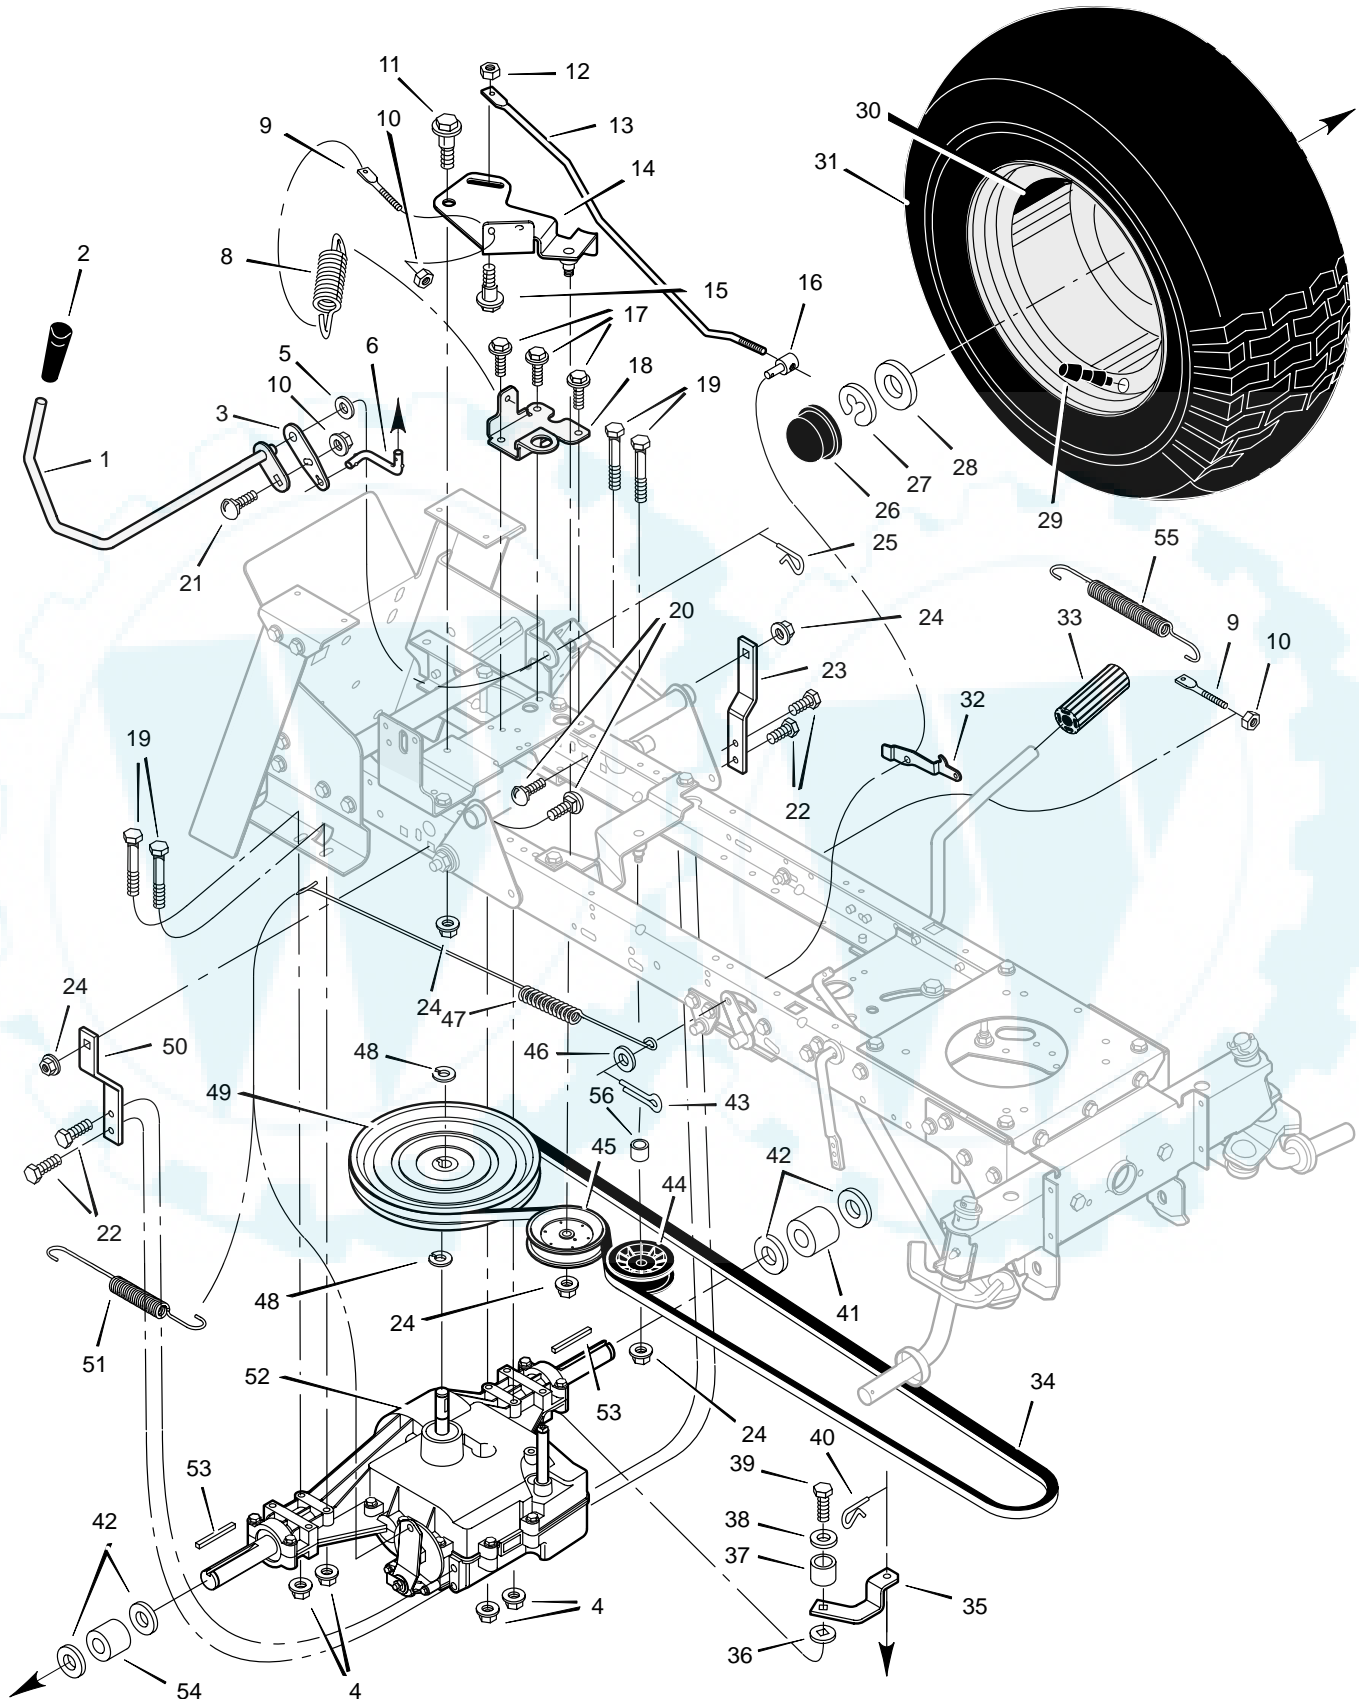

MODEL 46104x14A

REPAIR PARTS MOTION DRIVE

MODEL 46104x14A

REPAIR PARTS MOTION DRIVE

Key No.	Description	Part No.	Key No.	Description	Part No.
1	Lever, Shift	690366Z	30	Wheel and Tire	093263-601
2	Grip	092697	31	Tire *	091923
3	Plate, Adjusting	690131 Z	—	Tube	407049
4	Nut	015x88	32	Latch, Parking Brake	094045 Z
5	Washer	17x103	33	Pedal	021544
6	Link, Shift	690130 Z	34	Belt, Drive	037x68
8	Spring, Extension	165x116	35	Yoke, Shift	690129 Z
9	Stud, Spring	094042 Z	36	Washer, Square	17x148
10	Nut	015x79	37	Pilot, Support	091889
11	Bolt, Shoulder	009x39	38	Washer	017x38
12	Nut	015x89	39	Capscrew	06x105
13	Rod, Clutch	094041 Z	40	Pin, Hair	0031x6
14	Arm Assembly, Idler	690364 Z	41	Spacer, Left	690213 Z
15	Bolt, Shoulder	009x54	42	Washer	17x118 Z
16	Nut, Adjusting	094815	43	Pin, Cotter	030x20
17	Screw	26x249	44	Pulley, V Idler	690410
18	Bracket, Spring Mount	690070E700	45	Pulley, Backside Idler	023339
19	Bolt	01x155	46	Washer	17x169
20	Bolt, Carriage	002x78	47	Spring, Brake	165x115
21	Bolt, Carriage	002x53	48	Ring, Snap	0011x7
22	Bolt	26x216	49	Pulley, Drive	690181
23	Bracket, Left Torque	690081E700	50	Bracket, Right Torque	690080E700
24	Nut	015x84	51	Spring, Extension	165x92
25	Pin, Hair	0031x4	52	Transmission †	—
26	Cap, Hub	094618	53	Key, Square	024039
27	E-Ring	011x23	54	Spacer, Right	690214 Z
28	Washer	17x193	55	Spring, Extension	165x133
29	Stem, Valve	024373	56	Spacer	690369

* When you order a tire, make sure to give the brand name of the tire so that the tread pattern on the tire will match.

† For information on Replacement Parts see the Central Parts Distributor in your area.