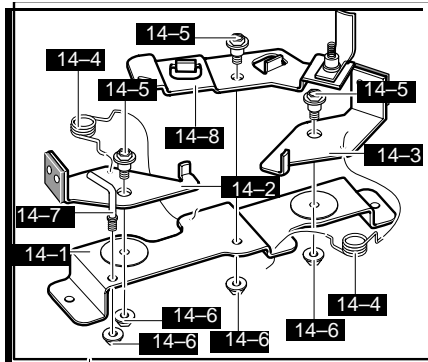

MODEL 42587x50B

REPAIR PARTS DECK ASSEMBLY

REF. MOWER SUSPENSION PG (SPRING)