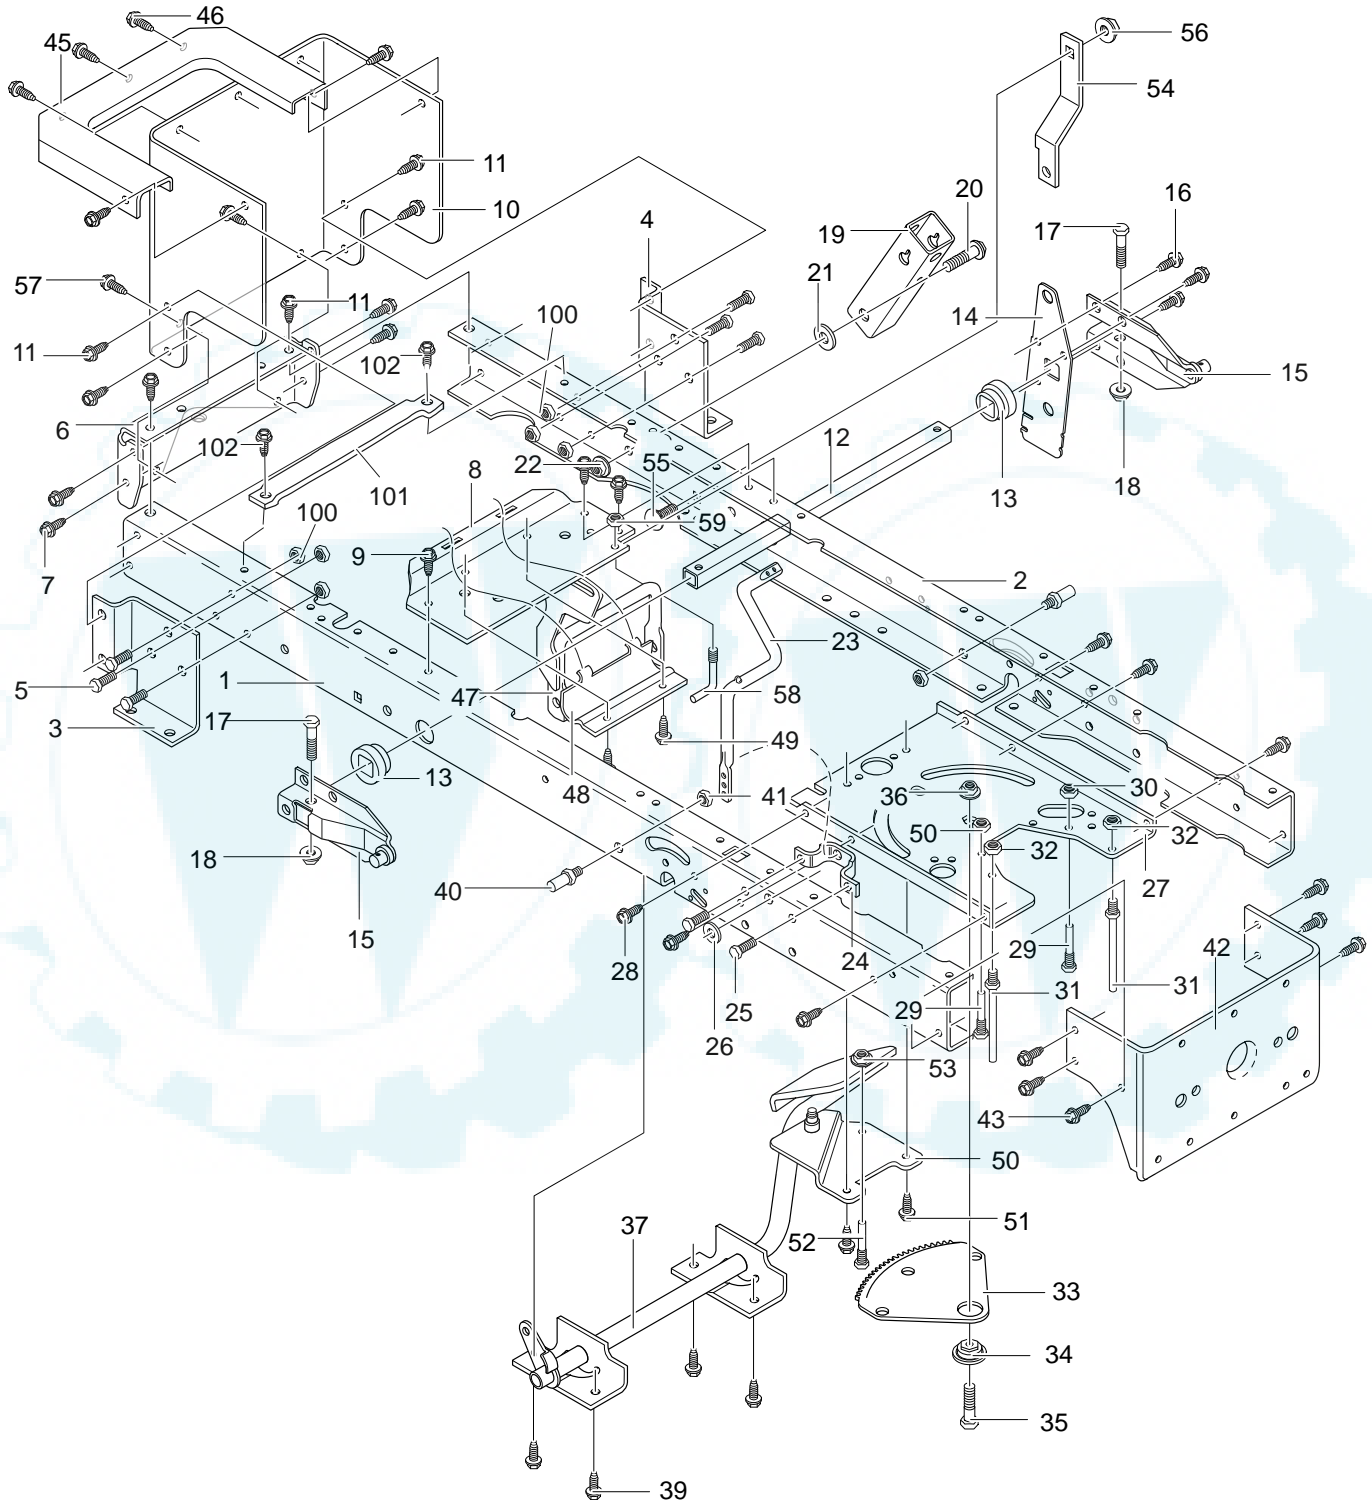

MODEL 42587x50B

REPAIR PARTS FRAME ASSEMBLY

343670D

MODEL 42587x50B

REPAIR PARTS FRAME ASSEMBLY

Key No.	Description	Part No.	Key No.	Description	Part No.
1	Frame, Rail RH	95110	31	Screw Guide	94066
2	Frame, Rail LH	95111	32	Nut, .32-18 Flangelock	015x79
3	Bracket, Transaxle RH	94184	33	Gear Sector	94121
4	Bracket, Transaxle LH	94185	34	Bearing, Sector Gear	94123
5	Screw, .312-18x.75	26x249	35	Screw, .312-18x1.00	001x84
6	Plate	1001002	36	Nut, 5/16 Hkeps	15x113
7	Screw, .312-18x.75	26x249	37	Cl/Br Pedal Dlx	94632
8	Bracket, Idler/Trunnion	94431	39	Screw, .312-18x.75	26x249
9	Screw, .312-18x.75	26x249	40	Pin, Threaded Shoulder	94067
10	Plate, Rear	690218	41	Nut, 3/8-16 Hwdfl Whiz	45171
11	Screw, .312-18x.75	26x249	42	Bracket, Hanger Rear	94013
12	Lifter Tube	94063	43	Screw, .312-18x.75	26x249
13	Bushing, Lift Arm	94065	45	Top, Rear Plate	94186
14	Plate, Lift Arm	94030	46	Screw, Thread Form	26x270
15	Lever, Lift Arm	94180	47	Yoke Assy., Trunnion	94791
16	Screw .31x.50	026x49	48	Clamp, Trunnion	94434
17	Screw, .5/16-21x1.25	001x74	49	Screw, 5/16-18x.75	26x249
18	Nut, .32-24 Flangelock	15x118	50	Idler, Intermediate	94409
19	Pivot Bracket	94015	51	Screw, 5/16-18x.50	26x277
20	Bolt, 3/8 HSSH	009x53	52	Screw Guide 5/16-18	93349
21	Flat washer	17x191	53	Nut, .32-18 Flangelock	015x79
22	Nut, .38-16 Flange Ctrlk	015x84	54	Torque Strap Left	94433
23	PTO Crank	690394	55	Bolt, CRG .31-18x0.62	002x53
24	Bracket, Bell Crank	94005	56	Nut, .32-18 Flng Ctrlk	015x88
25	Screw, .312-18x.75	26x249	57	Engine Bolt, 3/8x1.25	0025x7
26	Flat washer	120395	58	Screw Guide	94781
27	Steering Plate	1001024	59	Nut, .32-18 Flangelock	015x79
28	Screw, .312-18x.75	26x249	100	Nut, .32-18Flang Centerlock	015x88
29	Screw Guide 5/16-18	93349	101	Brkt, Battery Support	690482
30	Nut, .32-18 Flangelock	015x79	102	Screw, 5/16-18x.75	26x249