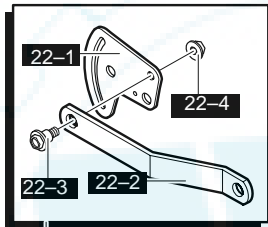

# REPAIR PARTS DECK ASSEMBLY

REF. MOWER SUSPENSION PG (SPRING)

REF. KEY#20

REF. MOWER SUSPENSION PG (BRACKET)

REF. KEY#14

REF. KEY#22

REF. KEY#43