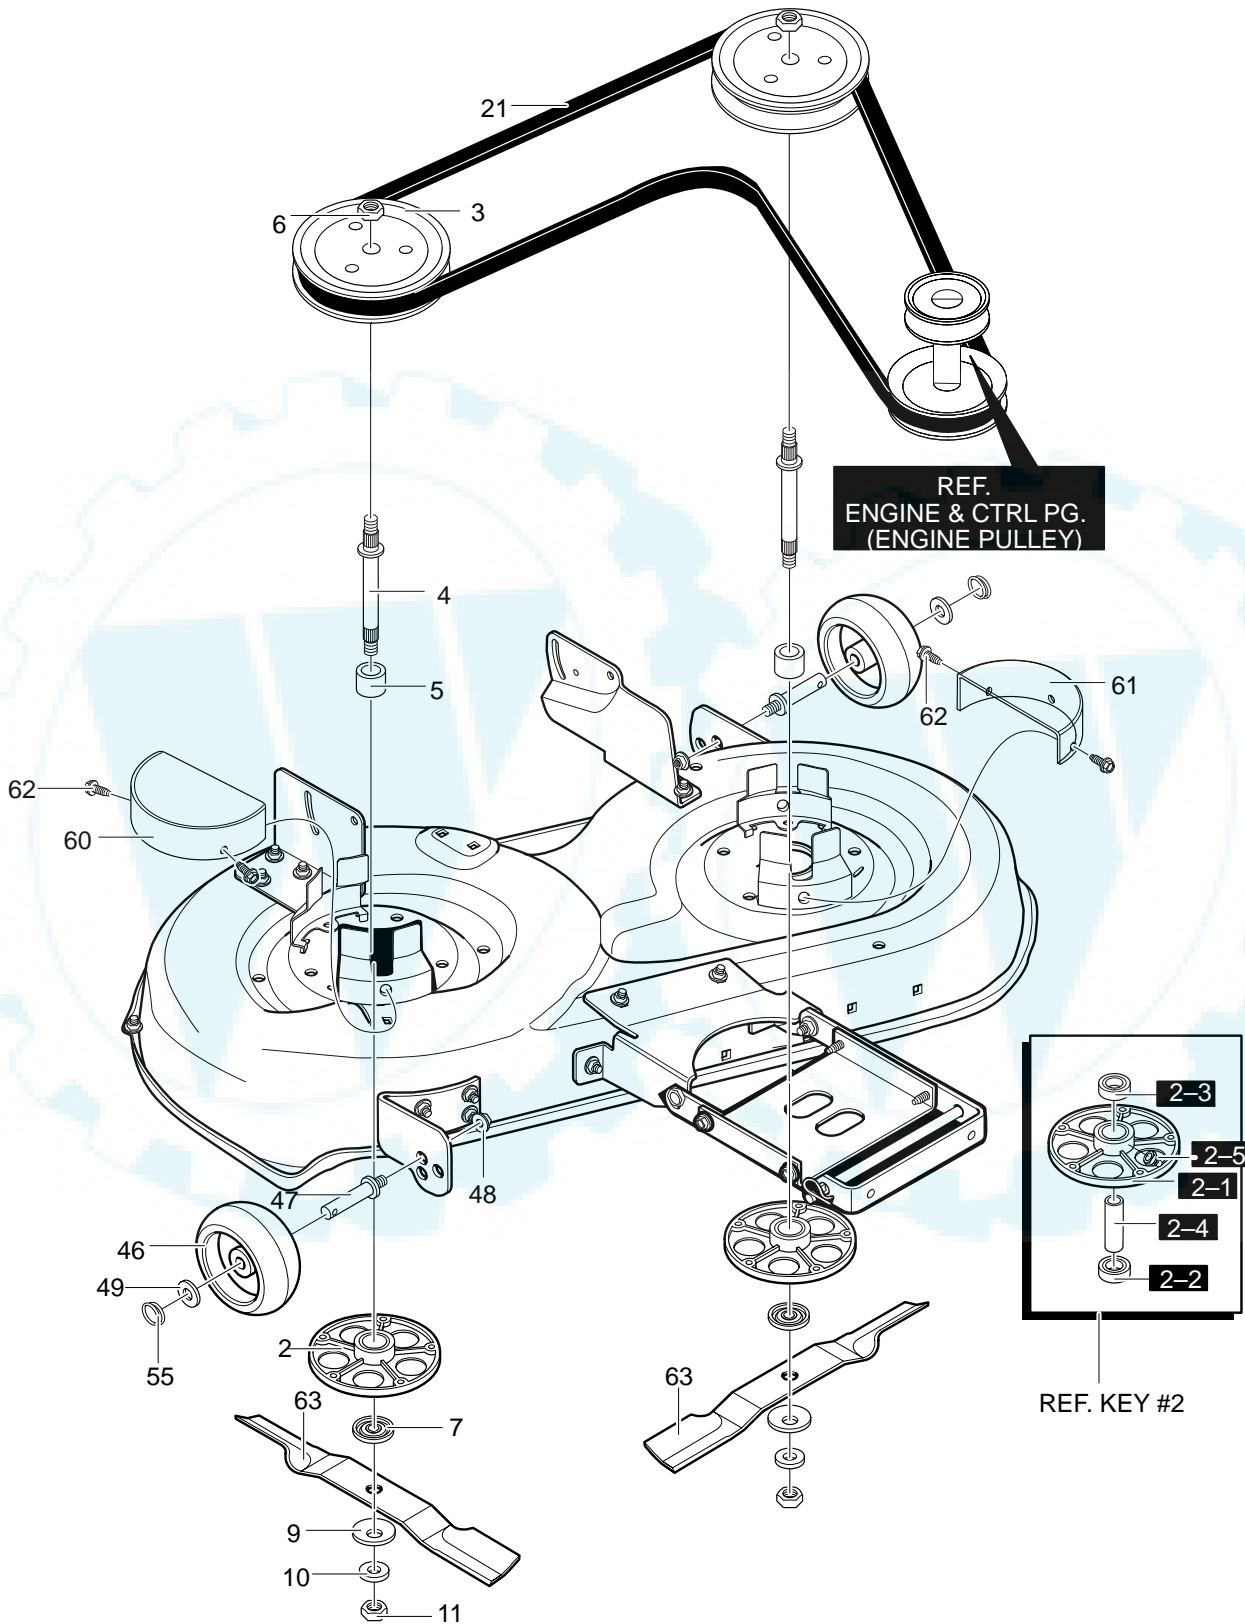

MODEL 42587x50B

REPAIR PARTS DECK ASSEMBLY

MODEL 42587x50B

REPAIR PARTS DECK ASSEMBLY

Key No.	Description	Part No.	Key No.	Description	Part No.
2	Jackshaft Assembly	92574	10	Washer	17x165
2-1	Jackshaft Housing	92573	11	Nut, .56-18 Regular	15x100
2-2	Bearing, Lower Jackshaft	92282	21	Belt, 42" Deck	710213
2-3	Bearing, Upper Jackshaft	92281	46	Gauge Wheel	92683
2-4	Spacer, .625x.875x1.71	90904	47	Bolt, SPSH 3/8-16	711746
2-5	Zerk, Grease	690501	48	Nut, 3/8-16 Wdfllk	711622
3	Pulley, Split	95308	49	Flat washer	17x91
4	Jackshaft	94129	55	Circle Pin	31x11
5	Spacer, .625x.875x1.85	94130	60	Guard, Belt RH	94669-821
6	Nut, 9/16-18	711626	61	Guard, Belt LH	94668-821
7	Adapter, Deck/Blade	92466	62	Screw, 1/4-20x.63	711642
9	Washer	17x166	63	Blade, 42" Low Lift	690205E701