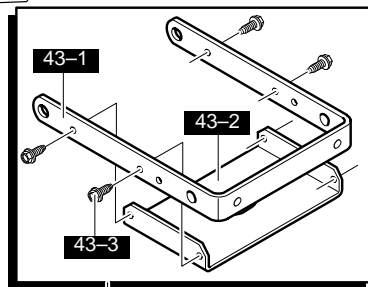

# REPAIR PARTS DECK ASSEMBLY

REF. MOWER SUSPENSION PG (SPRING)

REF. KEY#20

REF. MOWER SUSPENSION PG (BRACKET)

REF. KEY#14

REF. KEY#22

REF. KEY#43