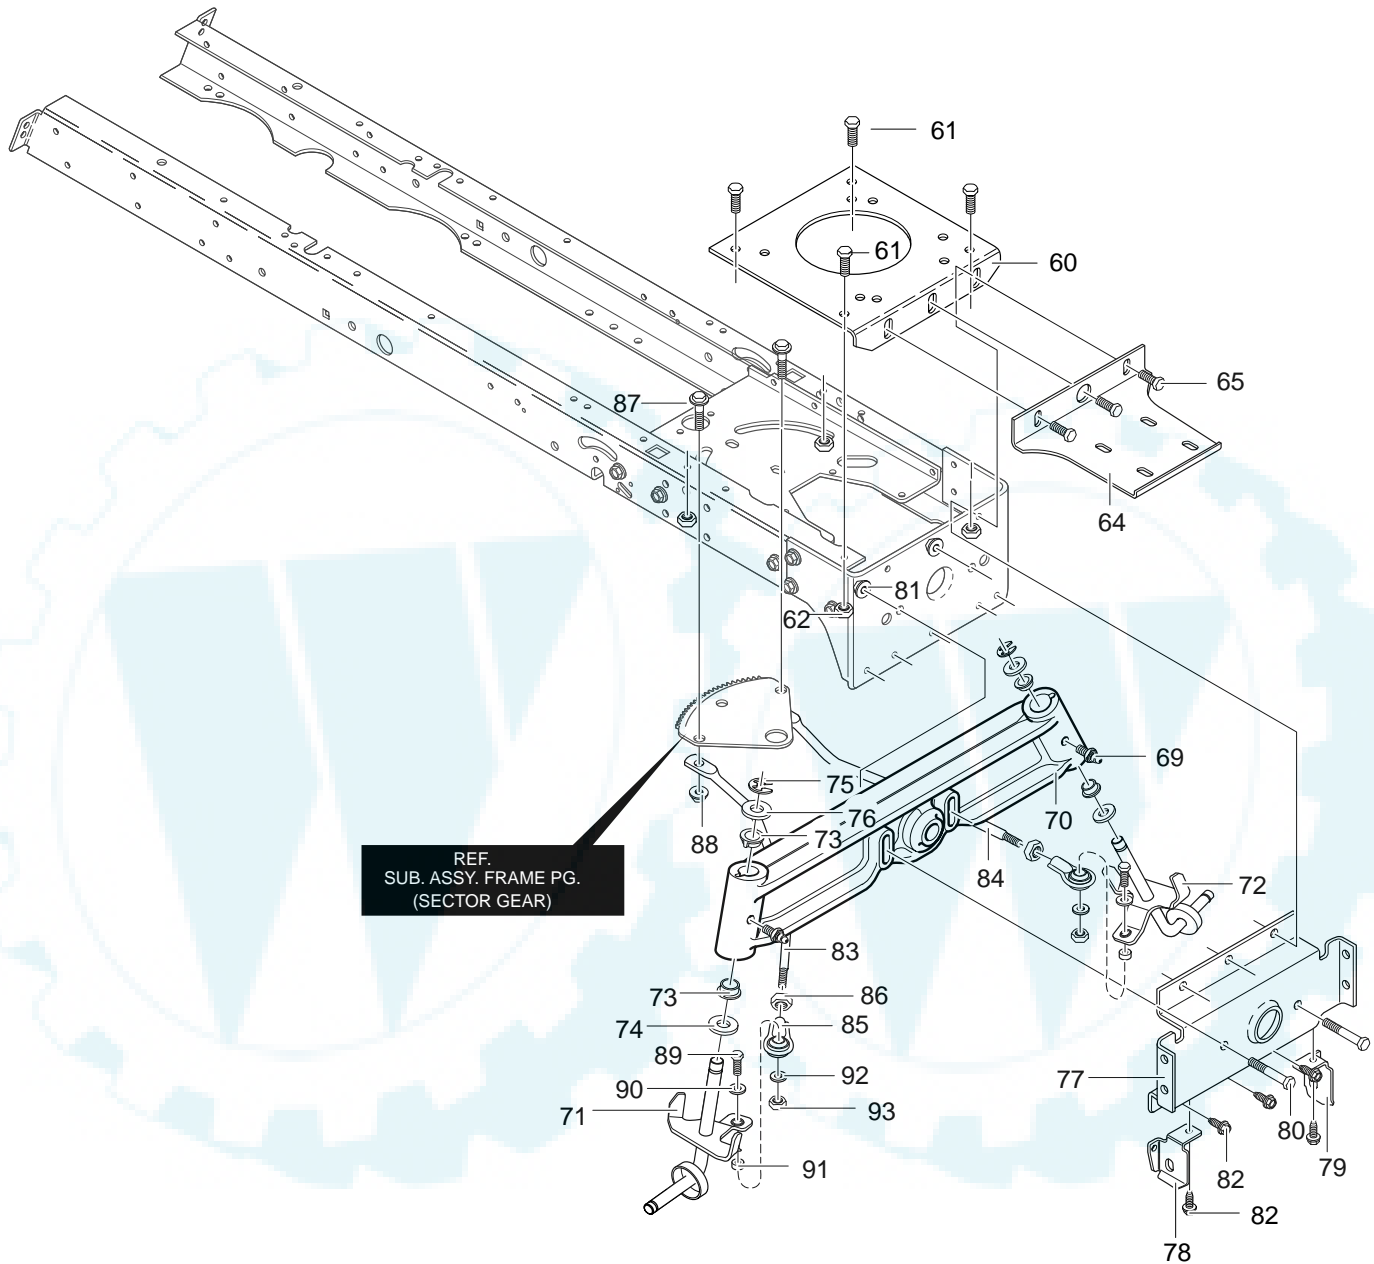

MODEL 42587x50B

REPAIR PARTS FRAME ASSEMBLY

MODEL 42587x50B

REPAIR PARTS FRAME ASSEMBLY

Key No.	Description	Part No.	Key No.	Description	Part No.
60	Engine Plate	94006	79	Hanger, Deck LH	94027
61	Screw, .312-18x.75	26x249	80	Screw, 5/16-24X2.75	01x146
62	Nut, 5/16-18	015X88	81	Nut, .32-24 Flangelock	15x118
64	Bracket, Muffler Mount	94306	82	Screw, .5/16-24X2.75	26x249
65	Screw, .312-18x.75	26x249	83	Rod, Drag Link, RH	94767
69	Zerk, Grease Fitting	706	84	Rod, Drag Link, LH	94768
70	Axle, Cast Machined	343710	85	Tie Rod End 1/2-20	94766
71	Spindle, RH	94732	86	Nut, 1/2-20 Hxjam	7058
72	Spindle, LH	94733	87	Bolt, HSSH	009x57
73	Bearing, Spindle	92527	88	Nut, .38-16 Flng Ctrlk	015x84
74	Washer, .766IDx1.62ID	17x113	89	Bolt, HSSH 3/8-16	310364
75	E-Ring	0011x3	90	Flat washer	711762
76	Flat washer	17x195	91	Spacer, Slev	319618
77	Hanger, Axle	94007	92	Flat washer	301188
78	Hanger, Deck RH	94026	93	Nut, 3/8-16 Reghexctrlk	1499