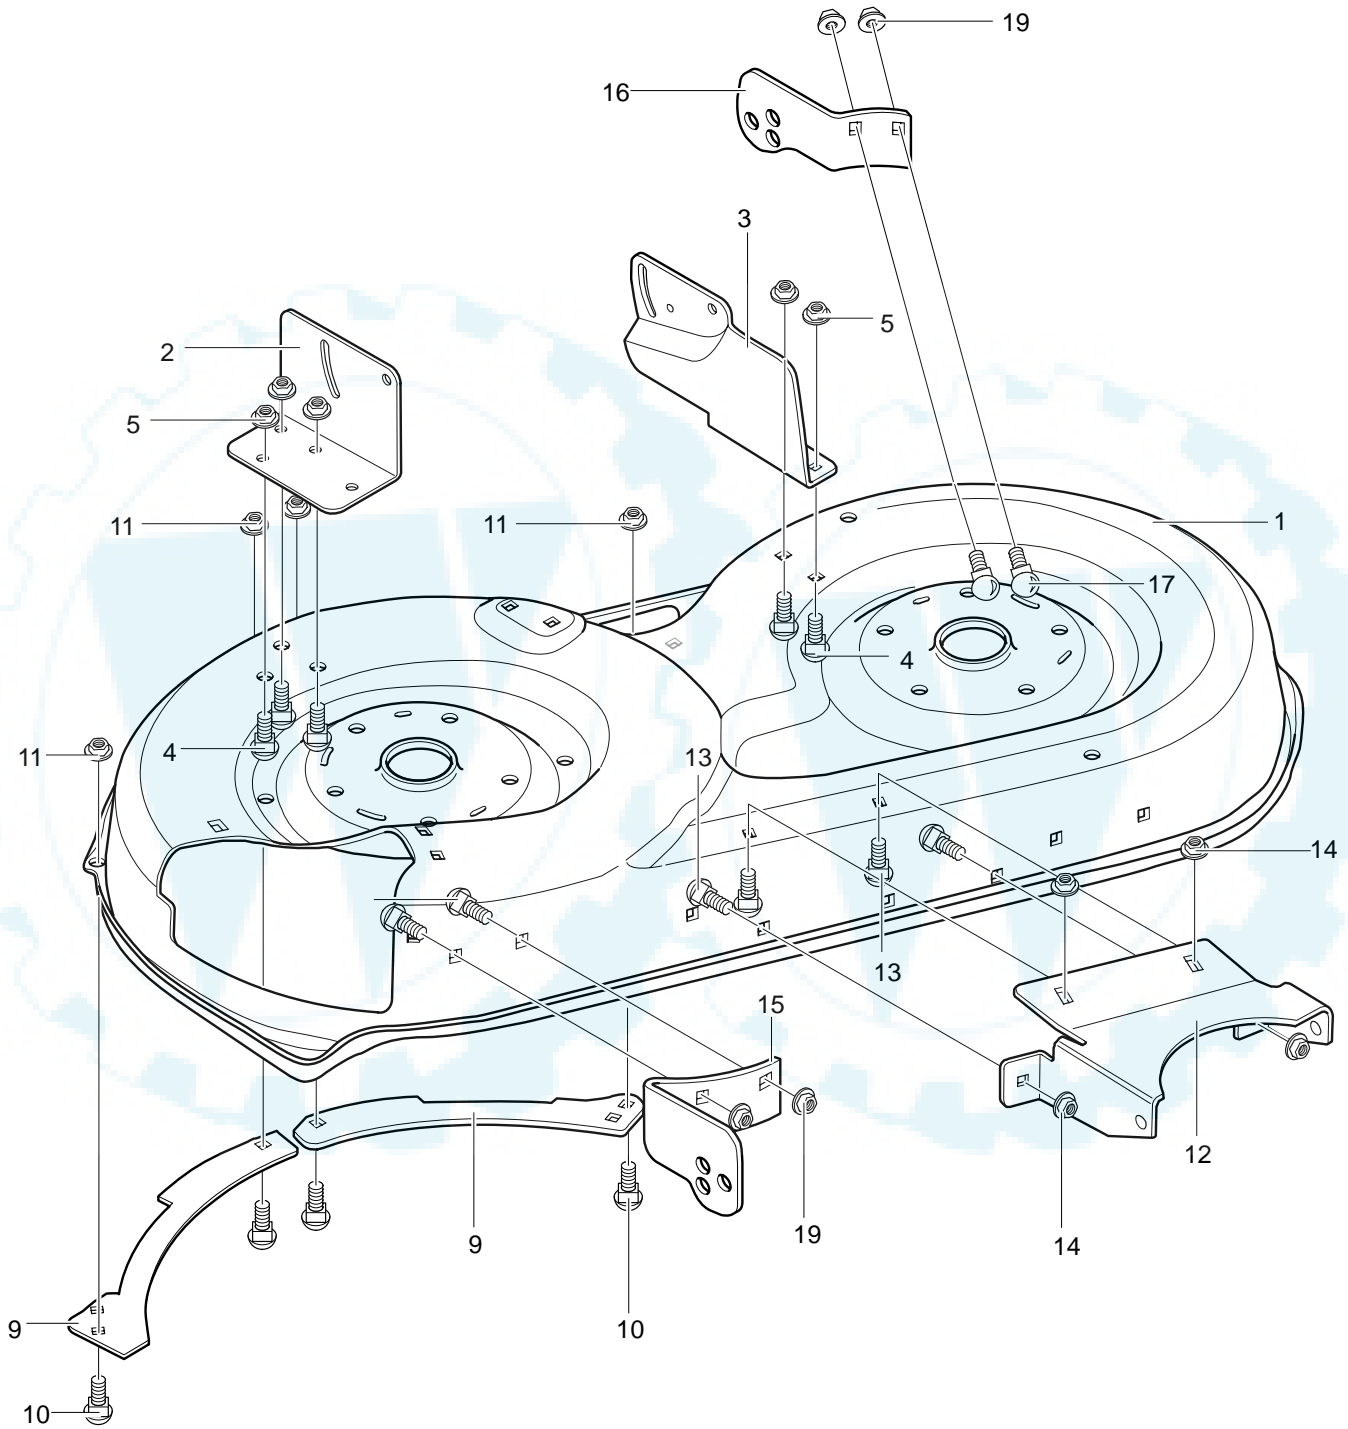

MODEL 42587x50B

**REPAIR PARTS
DECK ASSEMBLY**

MODEL 42587x50B

**REPAIR PARTS
DECK ASSEMBLY**

Key No.	Description	Part No.
1	42" Blade Housing	94188
2	Bracket, Deck RH	94191
3	Bracket, Deck LH	94192
4	Bolt, .31-18x0.62	002x53
5	Nut, .32-18 Flangelock	015x79
9	Plate, Rear Toeguard	92426
10	Bolt, .31-18x0.62	002x53
11	Nut, .32-18 Flng Ctrlk	015x88
12	Bracket, Front Deck	94190
13	Bolt, .31-18x0.62	002x53
14	Nut, .31-18 Flangelock	015x79
15	Bracket, 42" Deck RH	92422
16	Bracket, 42" Deck LH	92423
17	Bolt, .31-18x0.62	002x53
19	Nut, .32-18 Flng Ctrlk	015x88