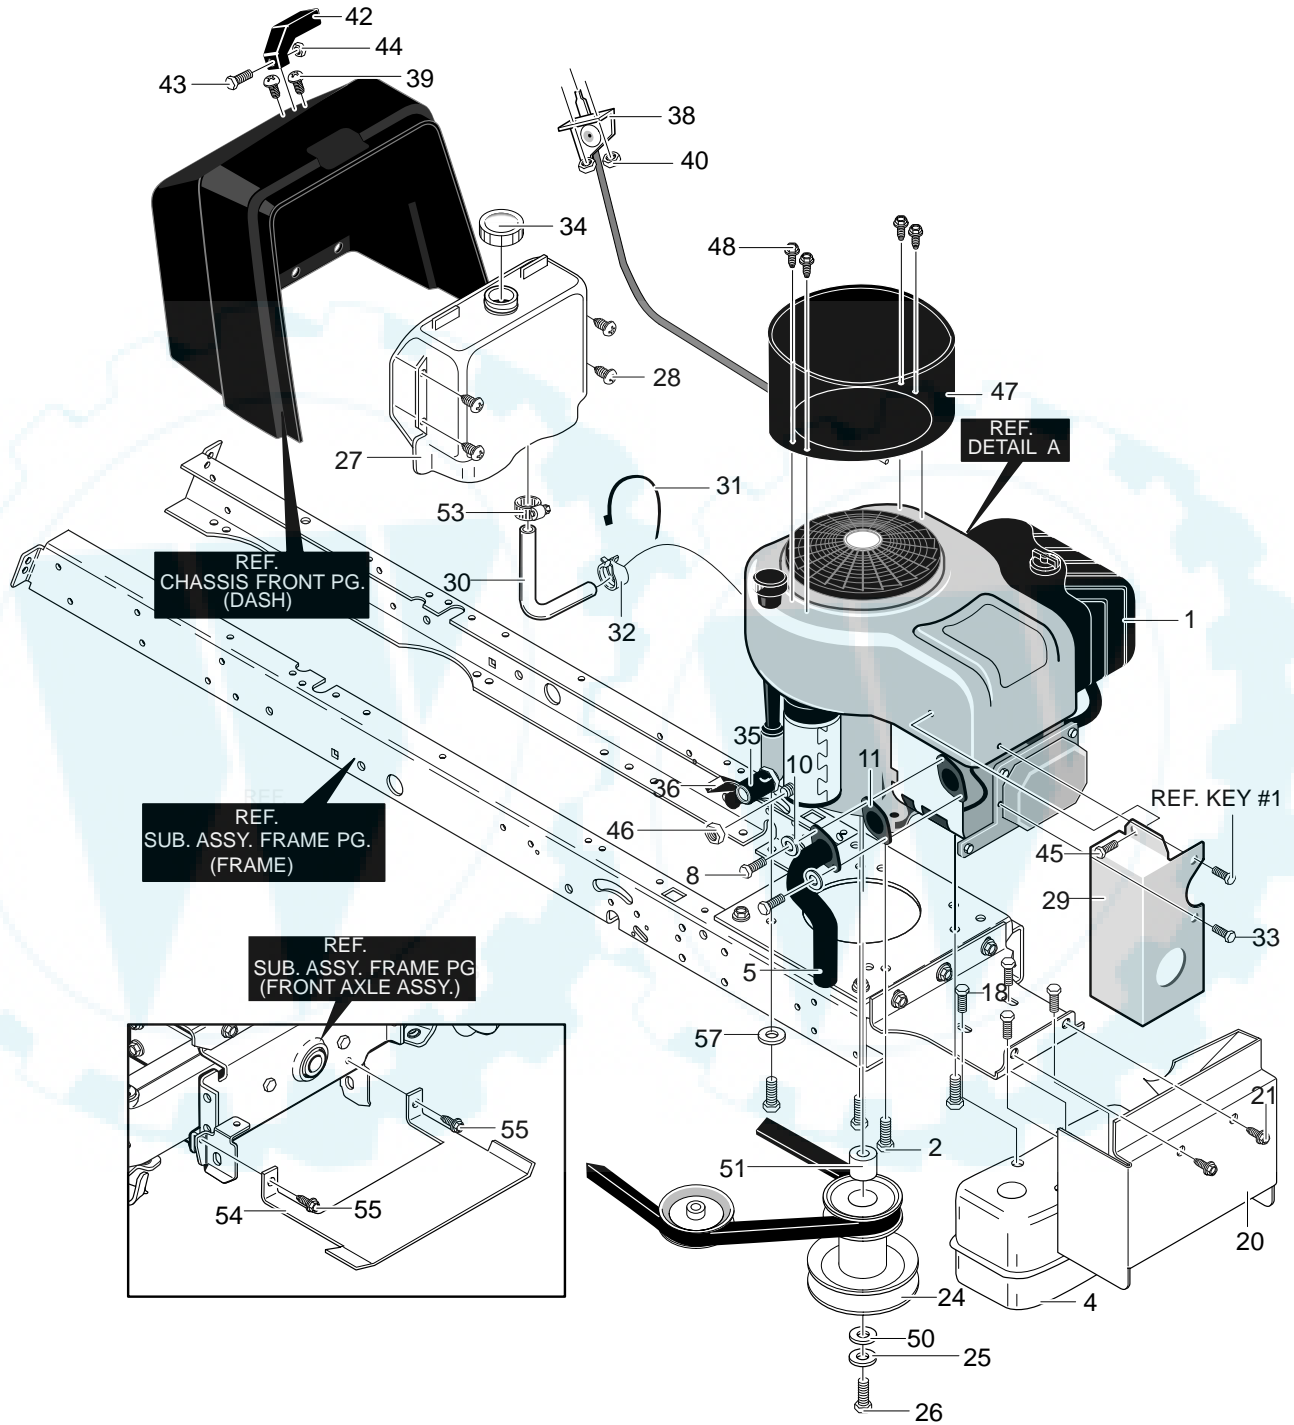

MODEL 42587x50B

REPAIR PARTS
ENGINE AND CONTROL ASSEMBLY

MODEL 42587x50B

REPAIR PARTS ENGINE AND CONTROL ASSEMBLY

Key No.	Description	Part No.	Key No.	Description	Part No.
1	17HP (See Engine Manual)	Engine	33	Screw, 1/4–20x.50	711592
—	Clip, Speed	94951	34	Gas Cap 2.0	690615
2	Engine Bolt 3/8x1.25	0025X7	35	Oil Drain Valve Assembly	325547
4	Muffler, Single Cylinder	94654	36	Cap, Oil Drain Valve	327422
5	Exhaust Tube	94657	38	Throttle Control	95370
8	Screw, 5/16–18x.75	313676	39	Screw, 10–24x.63	711749
10	Washer, Hvsptlk	313679	40	Nut, #10–24	711754
11	Gasket, Muffler	91309	42	Knob, Throttle Control	94931
18	Screw, 1/4–20x.63	711642	43	Screw, #8–32	711750
20	Heat Shield, Lower Front	95439–821	44	Nut, #8–32	711748
21	Screw, 5/16–18x.75	711606	45	Screw, 10–16x.50 Drill	711593
24	Stack Pulley	690450	46	Nut, 1/4–20	711601
25	Washer, Regsptlk	120383	47	Plenum	690059
26	Screw, 7/16–20	1X169	48	Screw, 10–16x.50 Drill	711593
27	Tank, Fuel 2 Gal.	314991	50	Flat washer	17x170
28	Screw, #12x.50	26x214	51	Spacer, Sleeve	93077
29	Heat Shield Side	333772–821	53	Clamp, Hose Screw Type	47345
30	Gas line 12 Inches	42258	54	Shield, Anti-Dehydration	95192–821
31	Cable Tie	57444	55	Screw, 5/16–18x.75	711606
32	Clamp, Fuel	336890	57	Washer, Exlk	711668