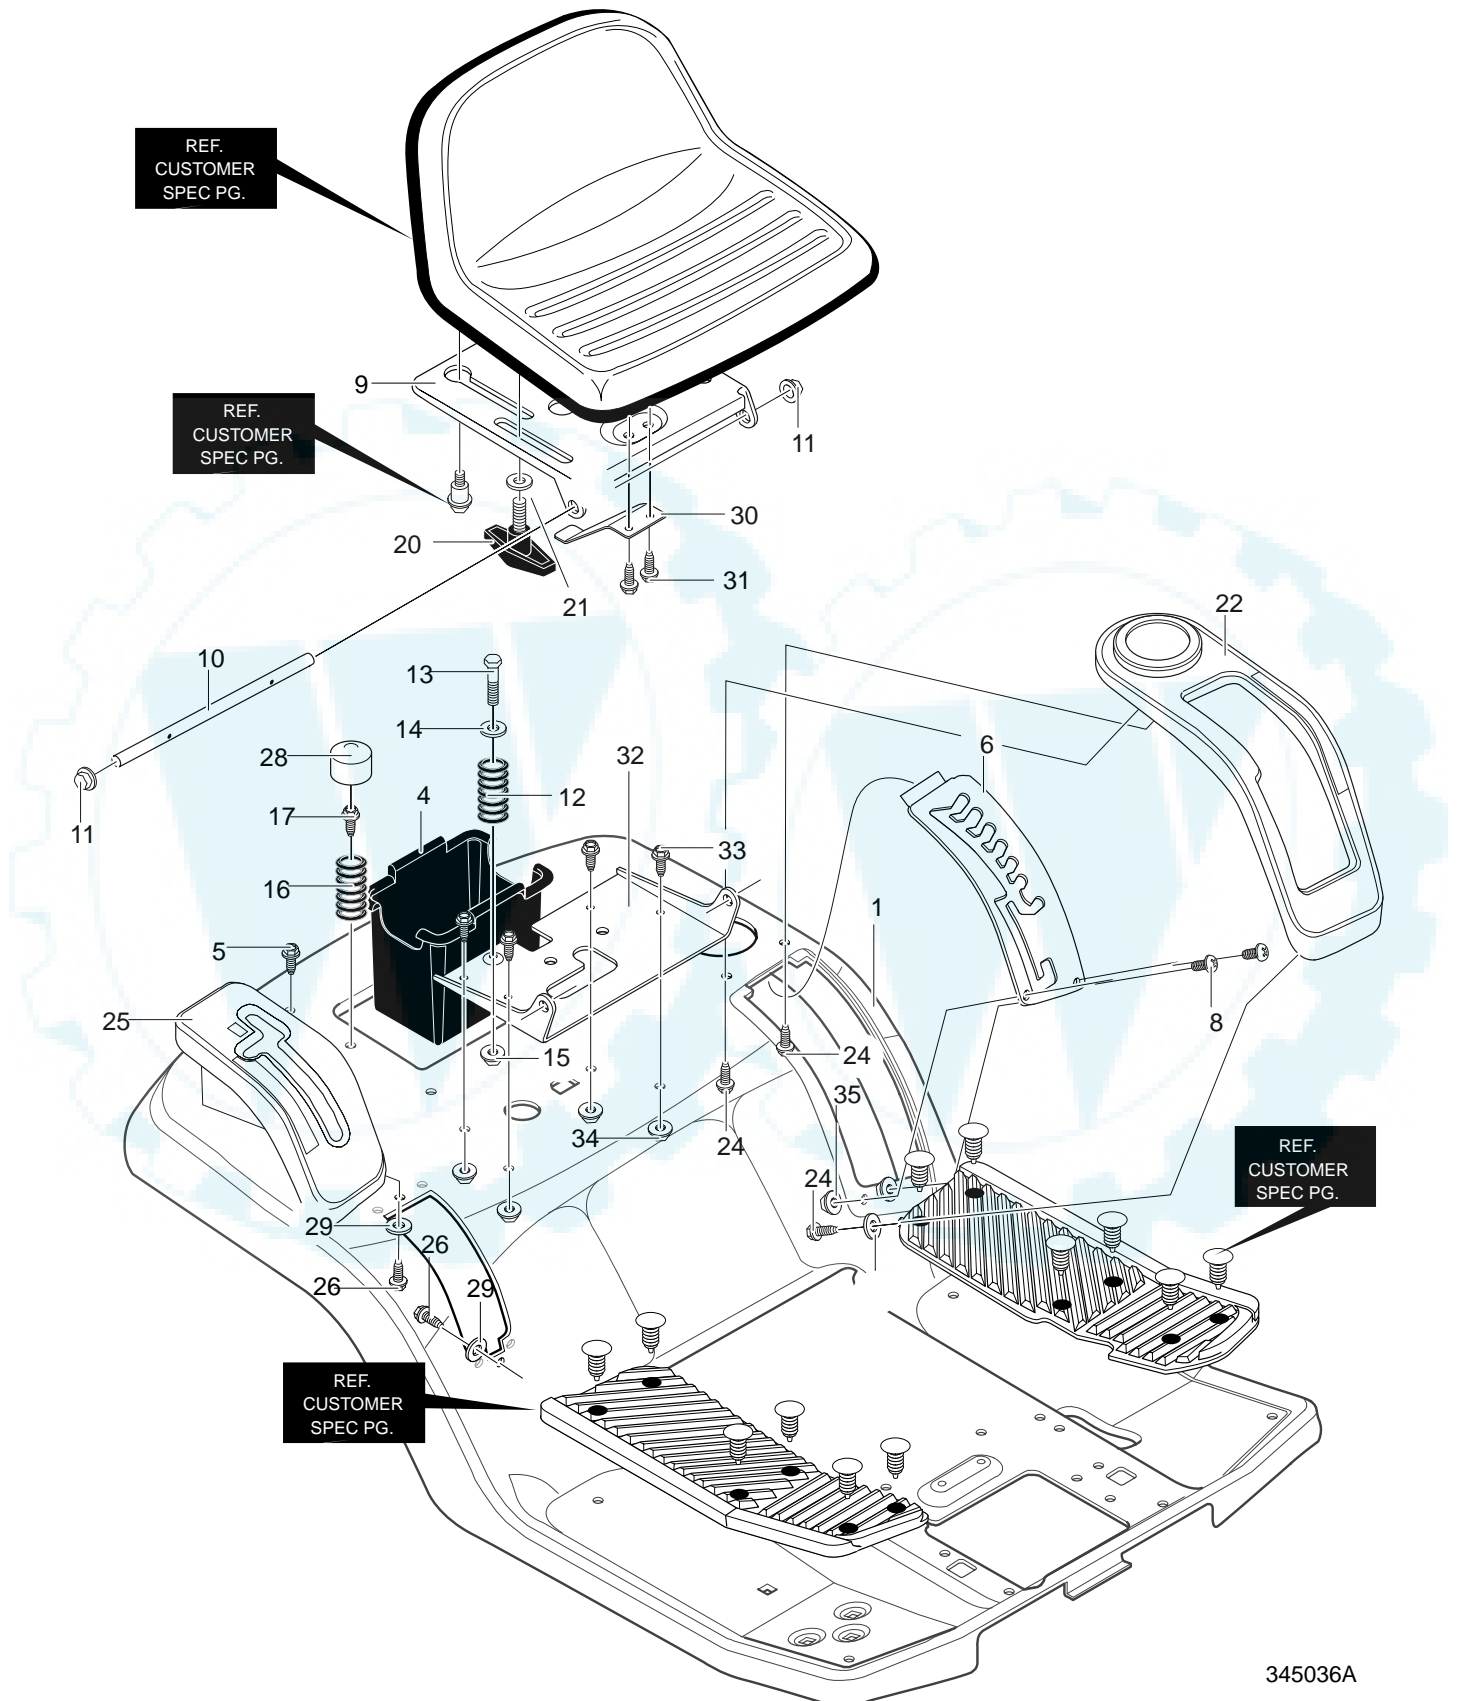

MODEL 42587x50B

REPAIR PARTS REAR CHASSIS ASSEMBLY

345036A

MODEL 42587x50B

**REPAIR PARTS
REAR CHASSIS ASSEMBLY**

Key No.	Description	Part No.	Key No.	Description	Part No.
1	Seat Deck	94628-860	20	Wing Bolt 5/16-18x.50	1001054
4	Battery Container	690424	21	Flat washer	17x47
5	Screw, 1/4-20x.63	26x263	22	Detent Cover w/cup	94491
6	Plate, Lift Detent	94886-821	24	Screw, 1/4-15	711671
8	Screw, 10-24x.500	711629	25	Shift Cover Hand/Foot	94495
9	Seat Support	94154-860	26	Screw, 1/4-15x.44	711671
10	Hing,e Seat Pivot	95294	27	Flat washer	71067
11	Push Cap Nut	28x23	29	Flat washer	71067
12	Comp. Spring	710136-821	30	Spring-Leaf	94057
13	Shoulder Bolt, 1/4-20	711610	31	Screw, 1/4-20x.50	711592
14	Washer Cup	94155 Z	32	Bracket, Pivot Seat	94153-860
15	Nut, 1/4-20	302635	33	Screw, 5/16-18x.75	1x45
16	Comp. Spring	710109-821	34	Nut, 5/16-18 Wdfllk	15x123
17	Screw, 5/16-18x.75	711606	35	Nut, #10-24 Locknut	711842