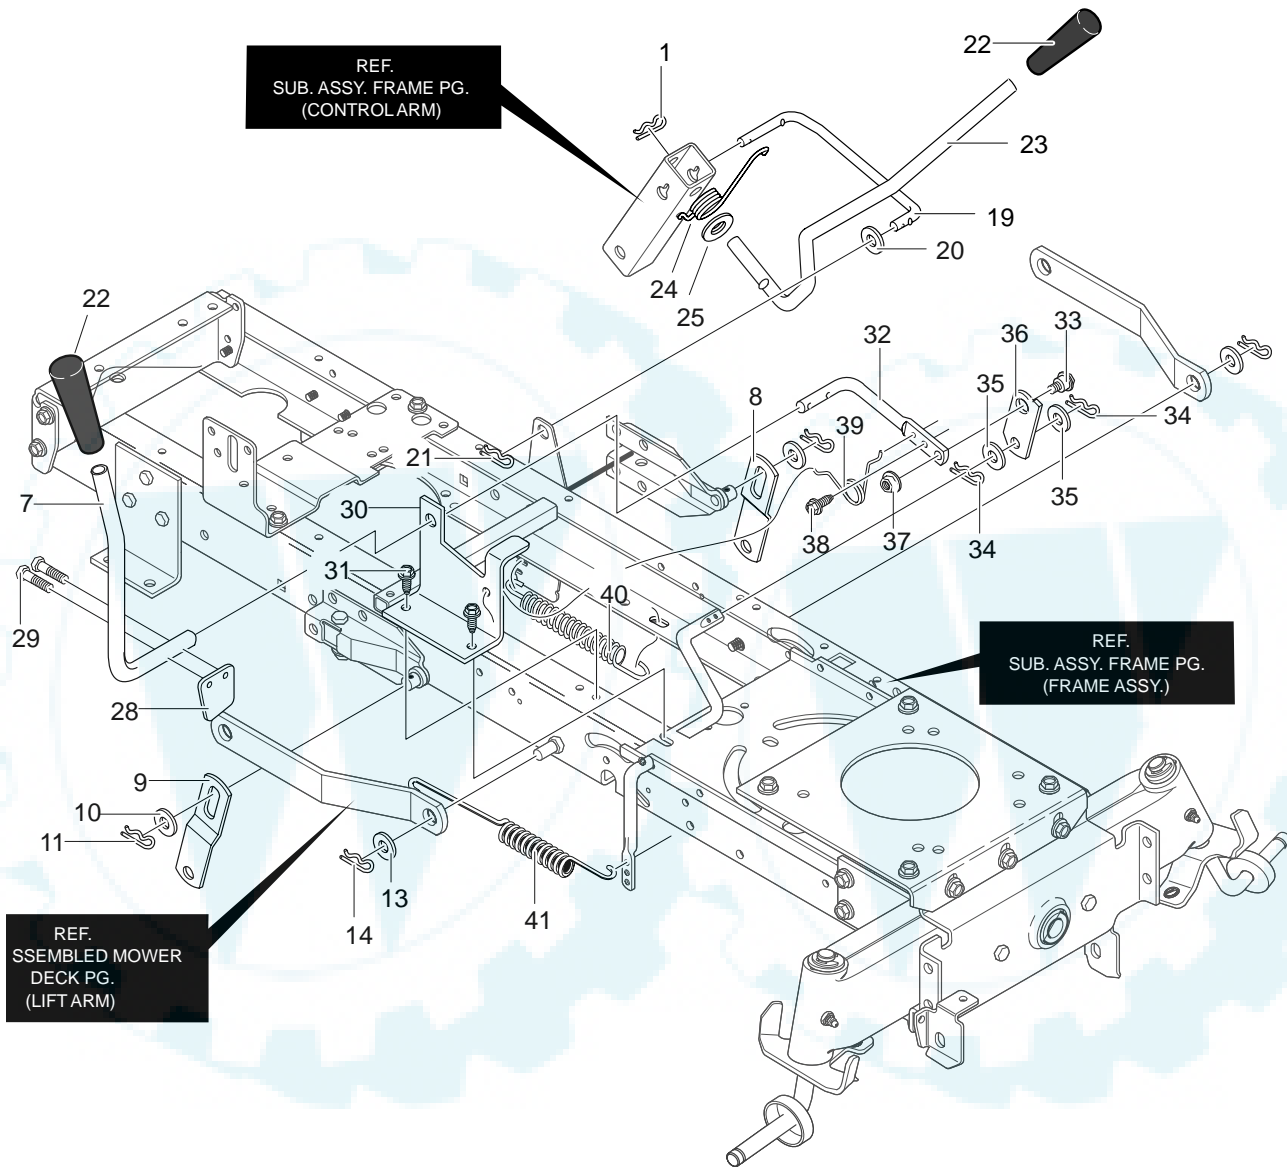

MODEL 42587x50B

REPAIR PARTS MOWER SUSPENSION ASSEMBLY

MODEL 42587x50B

**REPAIR PARTS
MOWER SUSPENSION ASSEMBLY**

Key No.	Description	Part No.	Key No.	Description	Part No.
1	Hair Pin	0031x4	27	PTO Handle	94826 Z
8	Link, Lift LH	94611-821	28	Paddle Switch	95284
9	Link, Lift RH	94053-821	29	Screw, Thd Form	711621
10	Flat washer	017x91	30	Bracket, PTO	94018-821
11	Hair Pin	0031x4	31	Screw, 5/16-18x.50 (26x277)	780055
13	Flat washer	017x91	32	Lever, PTO	95283
14	Hair Pin	0031x4	33	Bolt, Shoulder 3/8-16	711613
19	Link, Lift Handle	95285	34	Hair Pin	711659
20	Flat washer	711617	35	Washer, Flat	711615
21	Hair Pin	0031x4	36	Link PTO	95282
22	Grip	94506	37	Nut, 3/8-16	711622
23	Handle, Lift	690533	38	Screw, 5/16-18x.75	711606
24	Washer, Flat	711616	39	Torsion Spring	710141
25	Torsion Spring	710111	40	Spring	165x117
26	Grip	94505	41	Spring, Extension (165x118)	710208