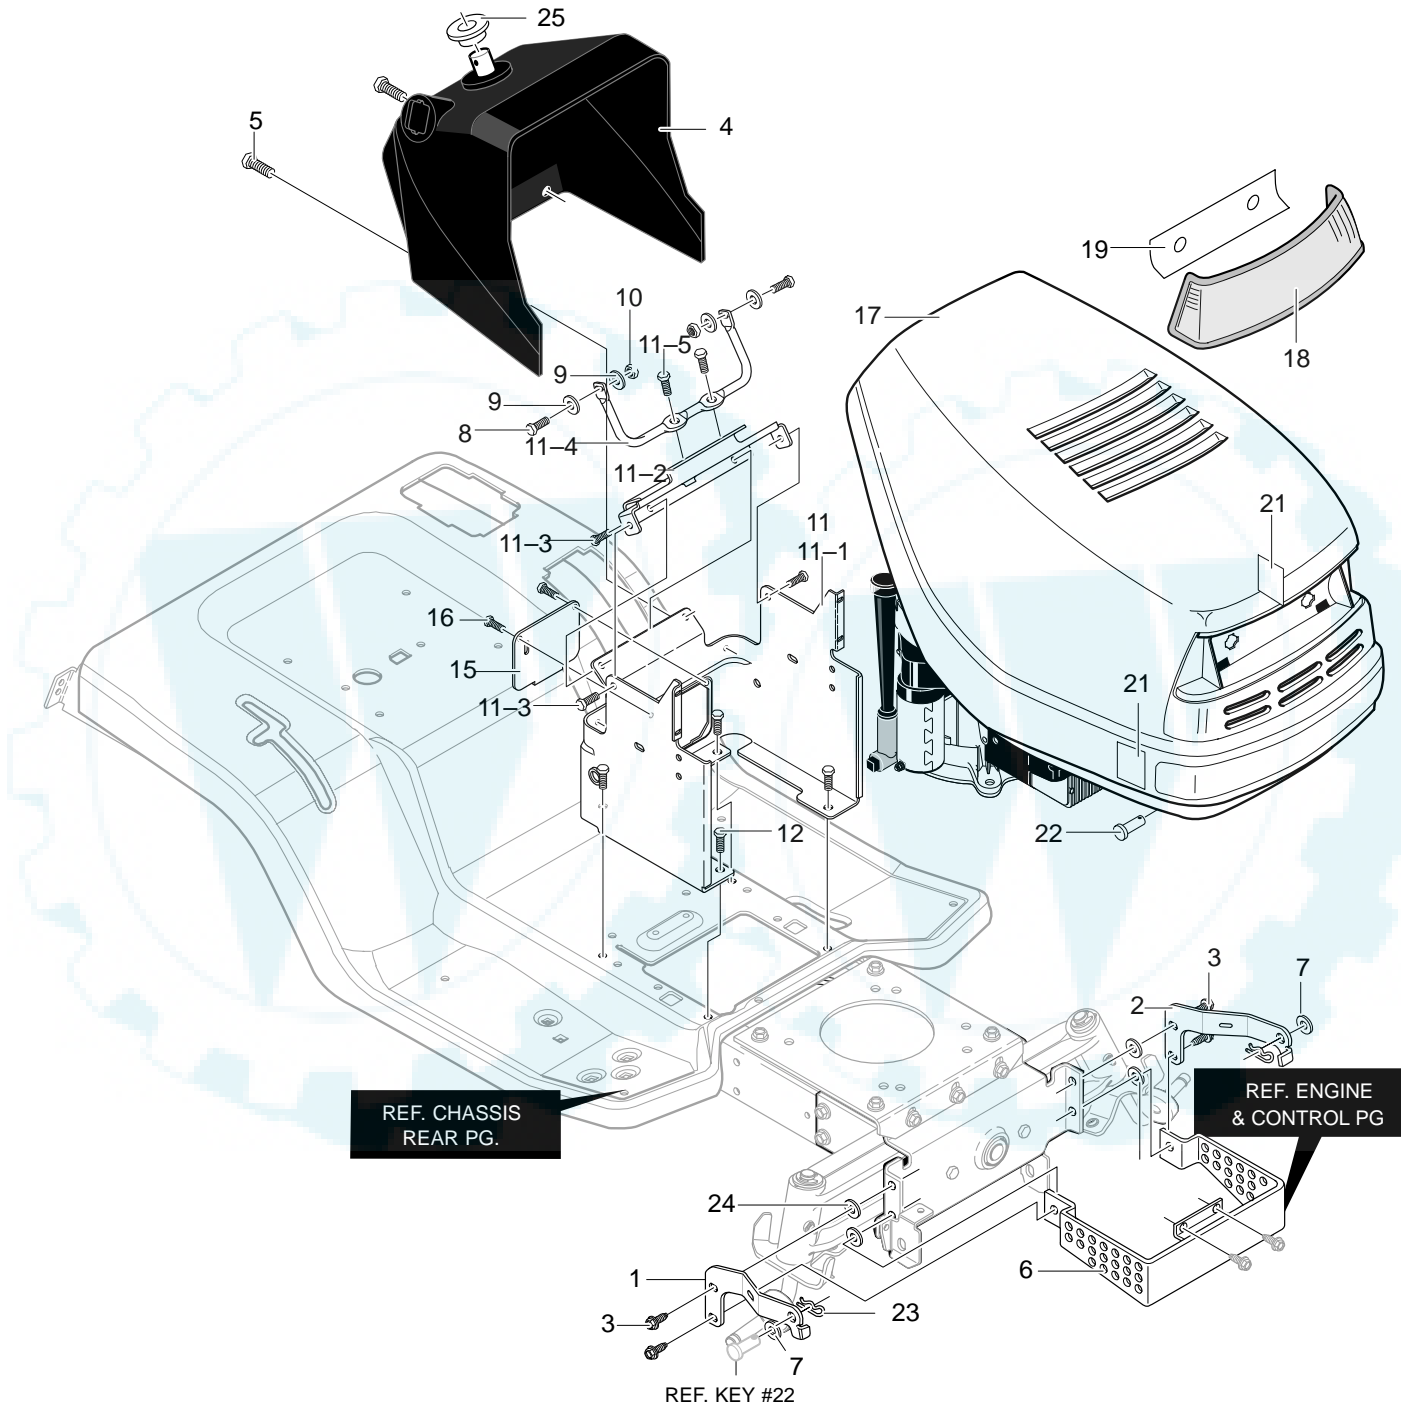

MODEL 42587x50B

REPAIR PARTS CHASSIS & HOOD ASSEMBLY

344695A

MODEL 42587x50B

REPAIR PARTS CHASSIS & HOOD ASSEMBLY

Key No.	Description	Part No.	Key No.	Description	Part No.
1	Bracket, Hood RH	95413-821	12	Screw, 10-24x.50	26x249
2	Bracket, Hood LH	95414-821	15	Panel, Access	94638-860
3	Screw, 5/16-18x.75	26x249	16	Screw, 10-24x.50	26x270
4	Dash	690630	17	Hood	94984
5	Screw, 1/4-14x.75	26x239	18	Lens, Headlamp	302670
6	Heat Shield Guard	95195-821	19	Foil, Lens	308492
7	Washer, Flat Insulate	712480	21	Foil, Heat Reflector	301452
8	Screw, 1/4-20x.75	302628	22	Pin, Clevis	711856
9	Washer, Flat .286x.63x.065	71067	23	Hair Pin	711682
10	Nut, 1/4-20 Reghexctrk	73826	24	Washer, Flat	712480
11	Assembly, Lower Console	341569-860	25	Bushing, Steering Shaft	95404
11-1	Tower, Lower Dash	95425	—	Decal, Sentinel Front Grille	710672
11-2	Support, Steering	95426	—	Decal, 170/106 RT & LT Side	711860
11-3	Screw, 1/4-20x.50	710264	—	Decal, Hood RH Sentinel	711853
11-4	Rod, Dash Brace	95406	—	Decal, Hood LH Sentinel	711854
11-5	Screw, 1/4-20x.50	710264	—	Instruction Book & Parts List	F-000816J