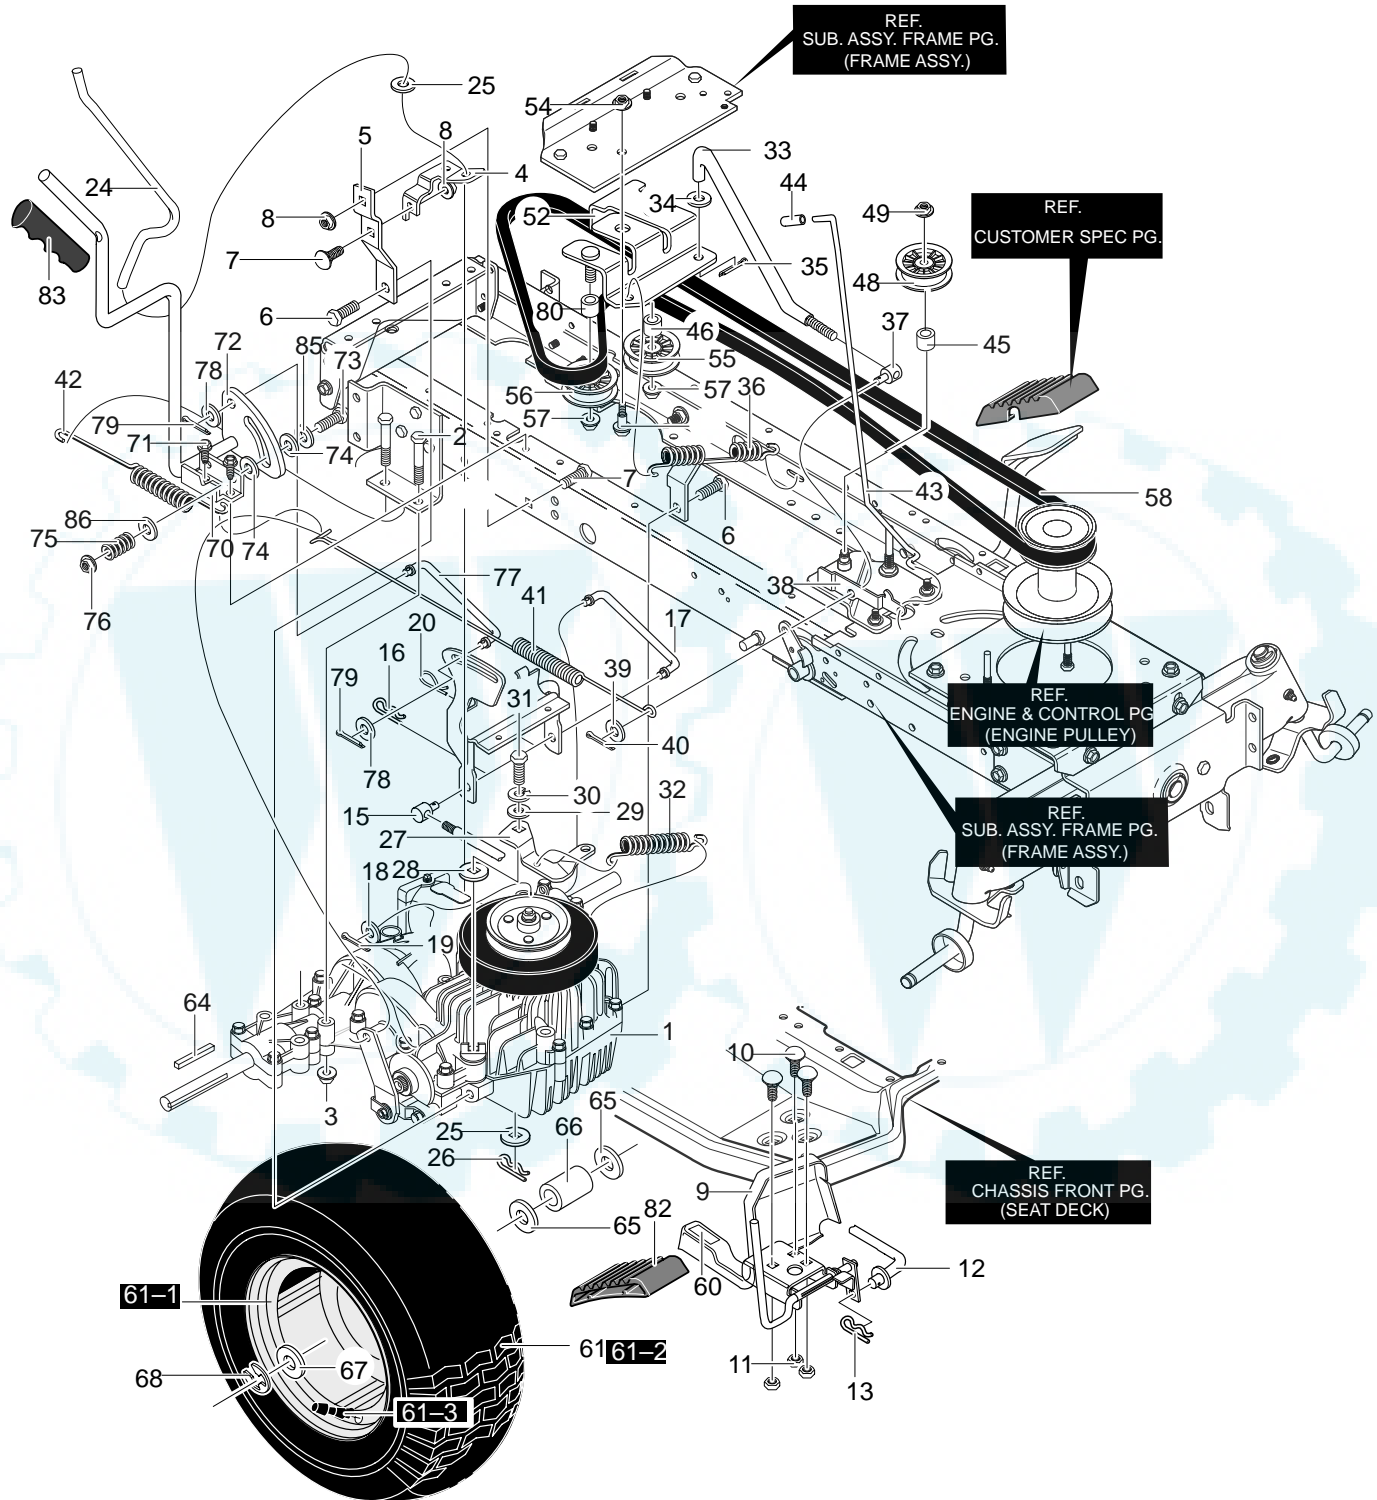

MODEL 42587x50B

REPAIR PARTS MOTION DRIVE

MODEL 42587x50B

REPAIR PARTS MOTION DRIVE

Key No.	Description	Part No.	Key No.	Description	Part No.
1	Transaxle, VST205	*	44	Grip	91079
2	Screw, 5/16–18x2.50	711669	45	Spacer 1/2 to 17MM	690369
3	Nut, 5/16–18 Wdfllk	711634	46	Spacer 1/2 to 17MM	690369
4	Bracket, Disconnect	94429–821	48	Pulley, Idler	690409
5	Torque Strap	94432–821	49	Nut, 3/8–16	711920
6	Screw, 5/16–18x.75	710268	52	Asm., Bracket Idler	95305
7	Bolt, 5/16–18x.63	711661	53	Bolt, 3/8–16	711613
8	Nut, 5/16–18 Wdfllk	711634	54	Nut, 3/8–16	711622
9	Pedal Assy., Hydro	690013–821	55	Pulley, Idler	690409
10	Bolt, 5/16–18x.75	711688	56	Pulley, Idler	690410
11	Nut, 5/16–18	710026	57	Nut, 3/8–16	711920
12	Rod, Pedal Link	95278	58	Belt, Motion Drive	37x61
13	Hair Pin	711767	60	Pad, Toe Sandpaper	93249
15	Adjust Nut 1/2–13	711594	61	Tire & Rim	692511
16	Hair Pin	711682	61–1	Valve Stem	338512
17	Rod Hydro Link	95279	61–2	Rim	338524
18	Flat washer	711617	61–3	Tire	338525
19	Cotter Pin	71081	64	Key, Square	52928
20	Hair Pin	711676	65	Flat washer	711648
24	Rod, Disconnect	94428 Z	66	Spacer .87x1.78	95274
25	Washer, Flat	711644	67	Flat washer	711758
26	Pin, Cotter	71081	68	Ring, E	0011x3
27	Arm Disconnect	95299	70	Bracket, Mount Hand Ctrl	94793–821
28	Washer	17x148	71	Screw, 5/16–18x.75	711606
29	Flat washer	710657	72	Assy., Lever Hand Ctrl	94792 Z
30	Washer	710249	73	Bolt, HSSH 5/16–18	711599
31	Screw, 1/4–28x.75	01x145	74	Washer, Friction	314944
32	Spring, Extension	710330	75	Spring, Compression	335689
33	Rod, Clutch	95297	76	Nut, 5/16–18	711634
34	Flat washer	711644	77	Link, Cruise Control	690045
35	Cotter Pin	71081	78	Flat washer	711644
36	Spring, Clutch	710707	79	Cotter Pin	71081
37	Nut, Adjusting	711596	80	Spacer, 1/2 to 17MM	690369
38	Latch, Park Brake	95290	82	Pad, Speed Ctrl Pedal	94516
39	Flat washer	711623	83	Grip	94507
40	Cotter Pin	71081	85	Flat washer	711589
41	Spring, Extension	710333	86	Flat washer	710083
42	Spring, Tension	710353	—	Hubcap	094618
43	Park Brake Rod	94568			

* Contact your nearest transaxle dealer for parts and service.
For information on Replacement Parts see the Central Parts Distributor in your area.