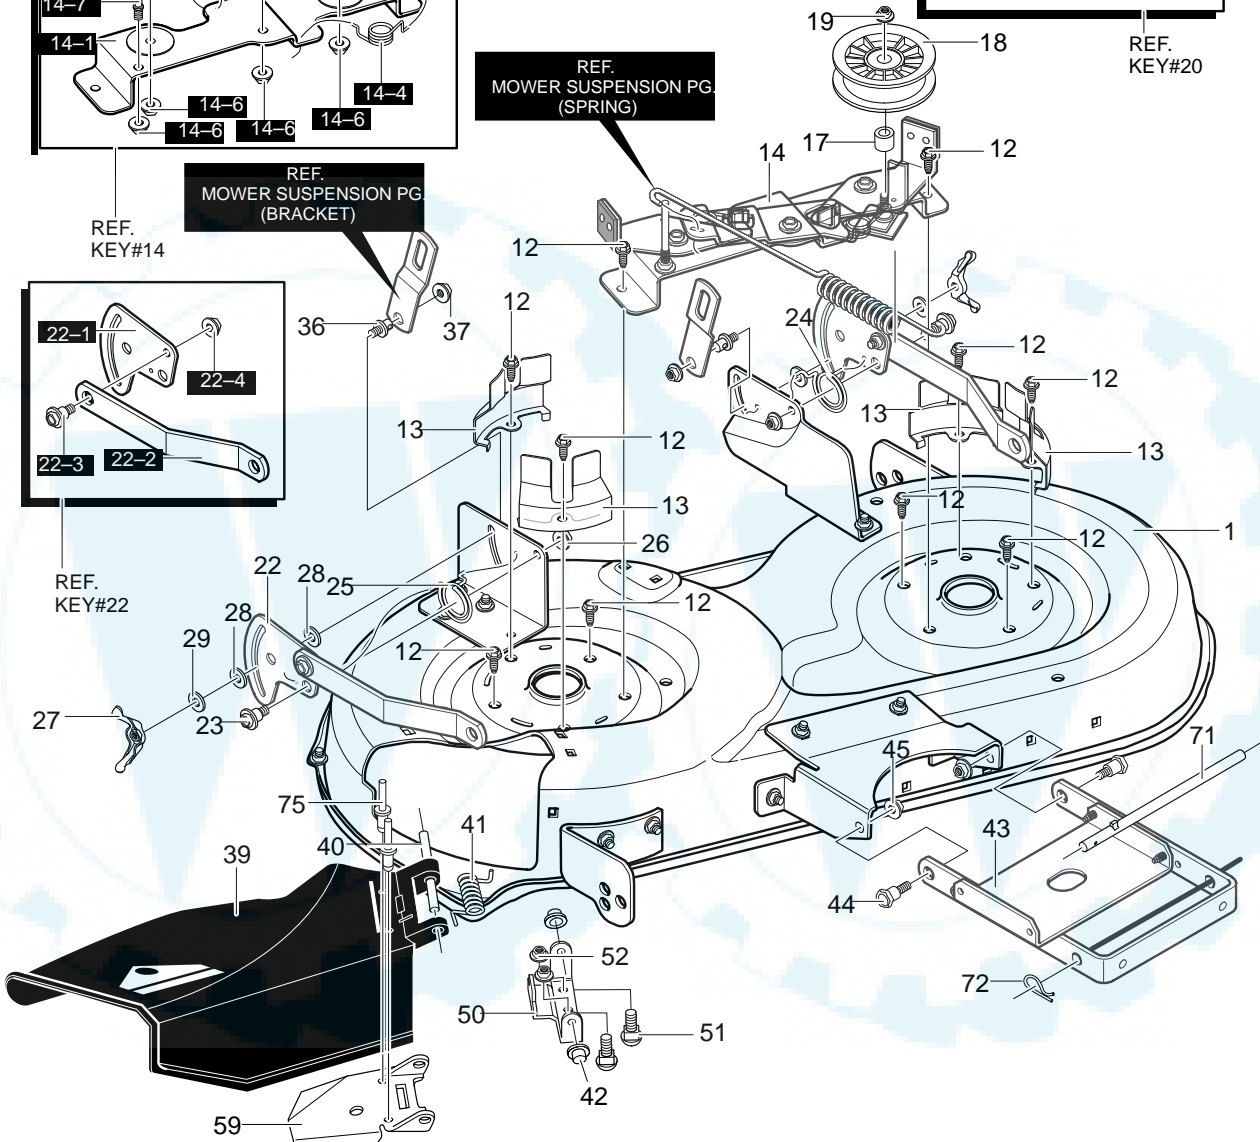

REF. KEY#22

MODEL 42587x50B

REPAIR PARTS DECK ASSEMBLY

Key No.	Description	Part No.	Key No.	Description	Part No.
1	Blade Housing Assembly	94189-821	23	Bolt, Shoulder	711611
12	Engine Bolt 3/8x1.25	0025x7	24	Spring, Torsion LH	710113
13	Cover, Segment Belt Guide	94051-821	25	Spring, Torsion RH	710112
14	Asm., Brkt supt w/Brakes	690138-821	26	Nut, 3/8-16	711622
14-1	Bracket, Brake Mtg.	94193	27	Wingnut, 5/16-18	711600
14-2	Assy., Brake RH	94047	28	Pad, Friction	94137
14-3	Assy., Brake LH	94049	29	Washer	711628
14-4	Torsion Spring	710227	36	Pin, Hanger	711595
14-5	Bolt, 3/8-16 HSSH	710098	37	Nut, 3/8-16	711622
14-6	Nut, .38-16 Fing Ctrlk	015x84	39	Deflector Chute	94687
14-7	Screw Guide	94781	40	Rod, Chute Deflector	95303
14-8	Assy., Idler Arm	690408	41	Spring, Torsion	710194
14-9	Nut, .32-18 Fing Ctrlk	015x88	42	Nut, Push Cap	711627
17	Spacer, 1/2 to 17MM	690369	43	Asm., Bracket & Stiffener	690058-821
18	Idler Pulley	690451	43-1	Bracket, Front Suspension	94058
19	Nut, 3/8-16 Hwdfllk Mack	711920	43-2	Stiffener	95057
20	Asm., Plate Rear Sus. Brkt LH	341594-821	43-3	Screw, 5/16-18x.75	26x249
20-1	Plate-Suspension	94128	44	Bolt, Shoulder .375	009x51
20-2	Suspension Bracket Rear	94055	45	Nut, 3/8-16 Wdfllk Mack	015x84
20-3	Bolt, Shoulder	710095	50	Bracket, Chute Attach	94956-821
20-4	Nut, 3/8-16	710140	51	Carr. Bolt, 5/16-18x.63	711661
22	Assy, Plate,Rear Sus Bkt RH	341593-821	52	Nut, 5/16-18 Wdfllk	711634
22-1	Plate-Suspension	94128	59	Deflector Support	94686-821
22-2	Suspension Bracket Rear	94055	71	Rod, Hanger	95295
22-3	Bolt, Shoulder	710095	72	Hair Pin	711676
22-4	Nut, 3/8-16	710140	75	Rivet, Semi	711624