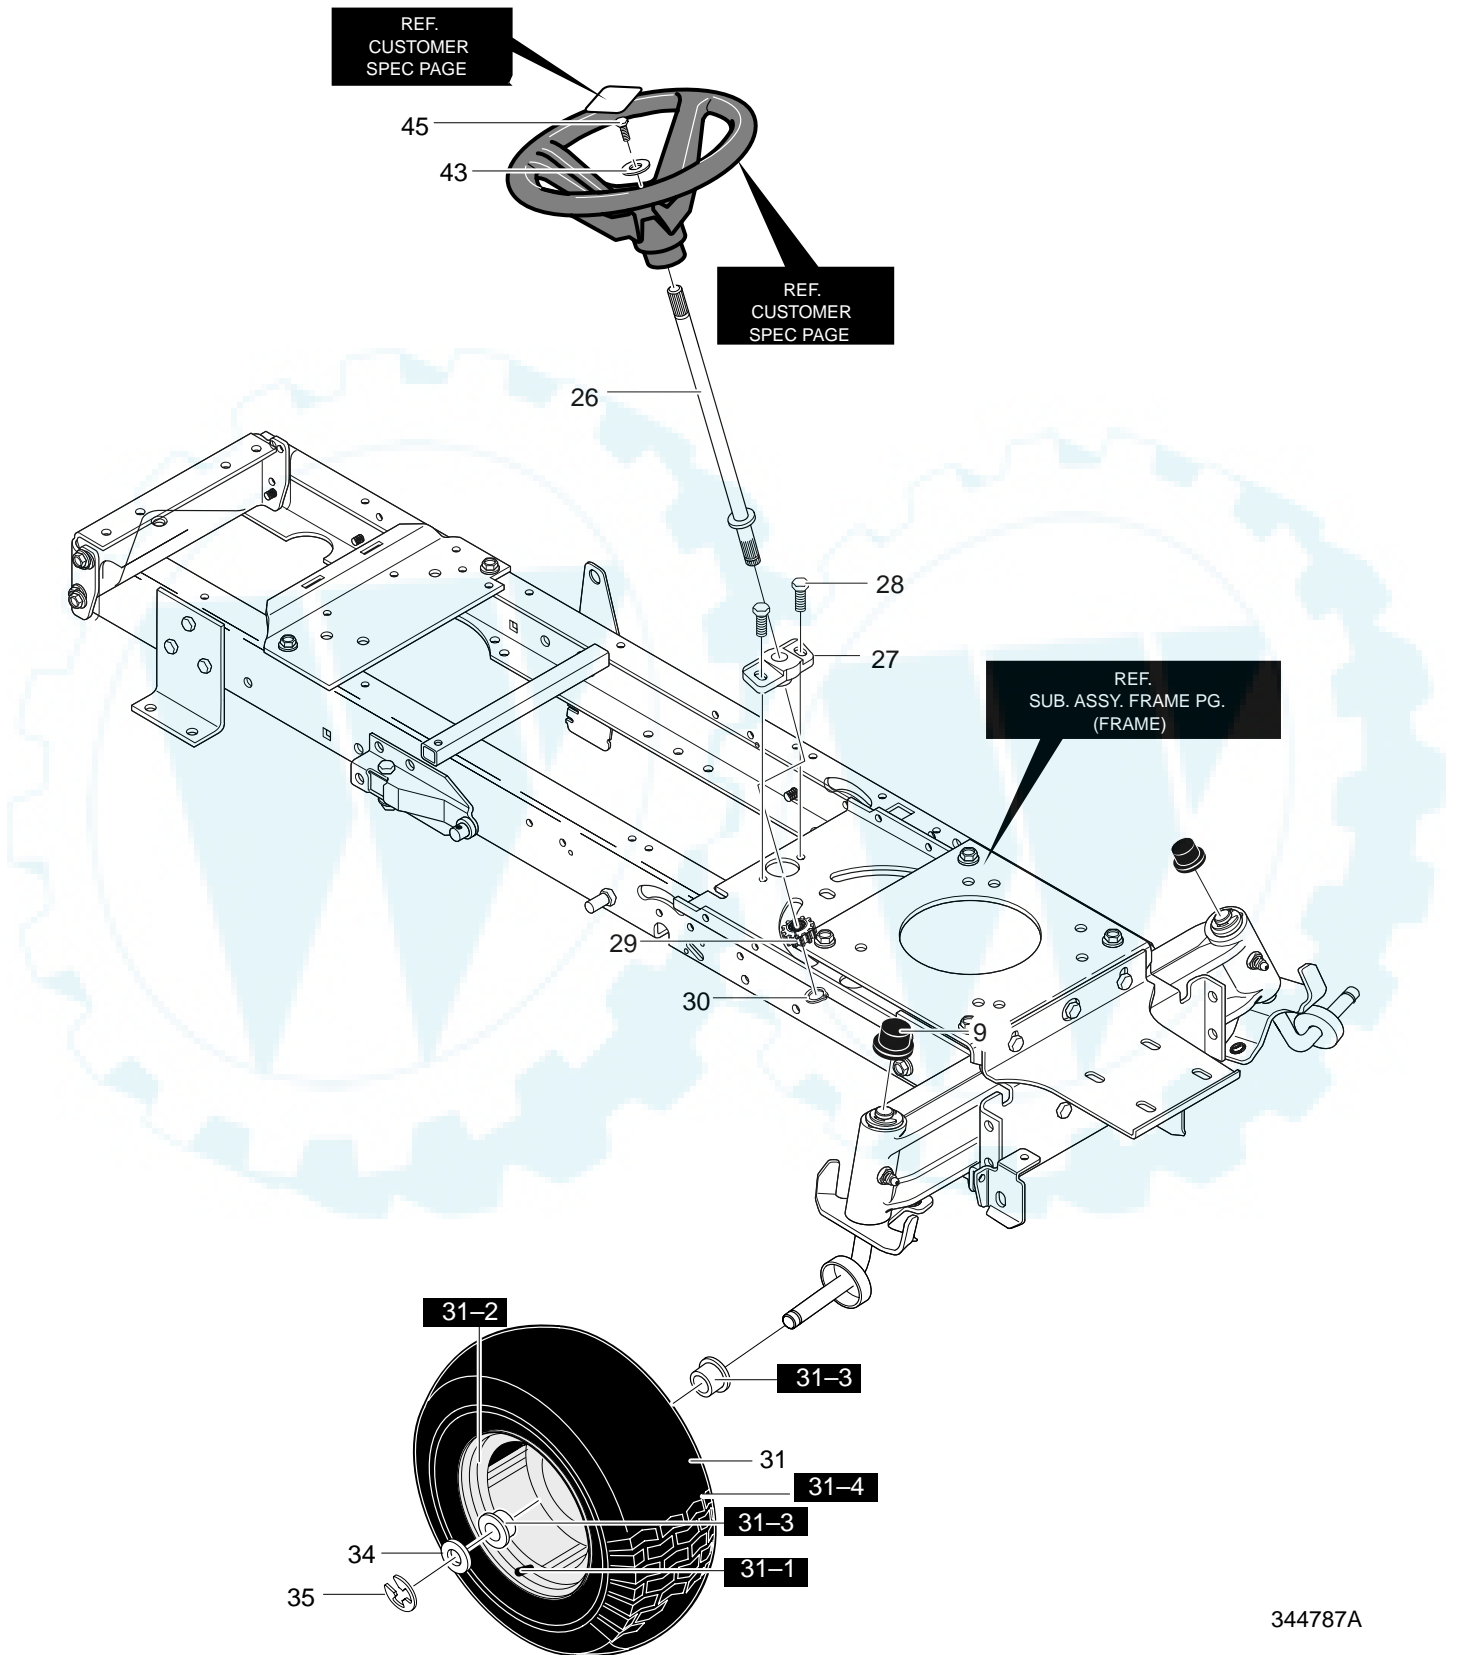

MODEL 42587x50B

REPAIR PARTS STEERING

344787A

MODEL 42587x50B

**REPAIR PARTS
STEERING**

Key No.	Description	Part No.
9	Dust Hub Cap	094618
26	Shaft, Steering	094520
27	Bearing-Lower	094124
28	Screw, 5/16-18x.75	711606
29	Gear, Pinion	094122
30	Retaining Ring	710102
31	Tire & Rim	692641
31-1	Valve Stem	338512
31-2	Rim	338517
31-3	Bearing	338513
31-4	Tire	338514
34	Flatwasher	17x192
35	E-Ring	0011X3
43	Flat washer	17x146
45	Screw 1/4-20x.75	0025x3
—	Hub Cap	094618