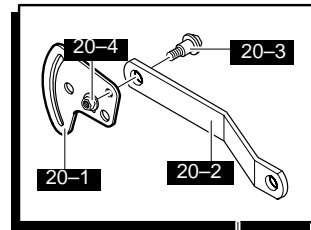

MODEL 42587x50B

REPAIR PARTS DECK ASSEMBLY

REF. MOWER SUSPENSION PG (SPRING)

REF. KEY#20

REF. MOWER SUSPENSION PG (BRACKET)

REF. KEY#14

REF. KEY#22

REF. KEY#43