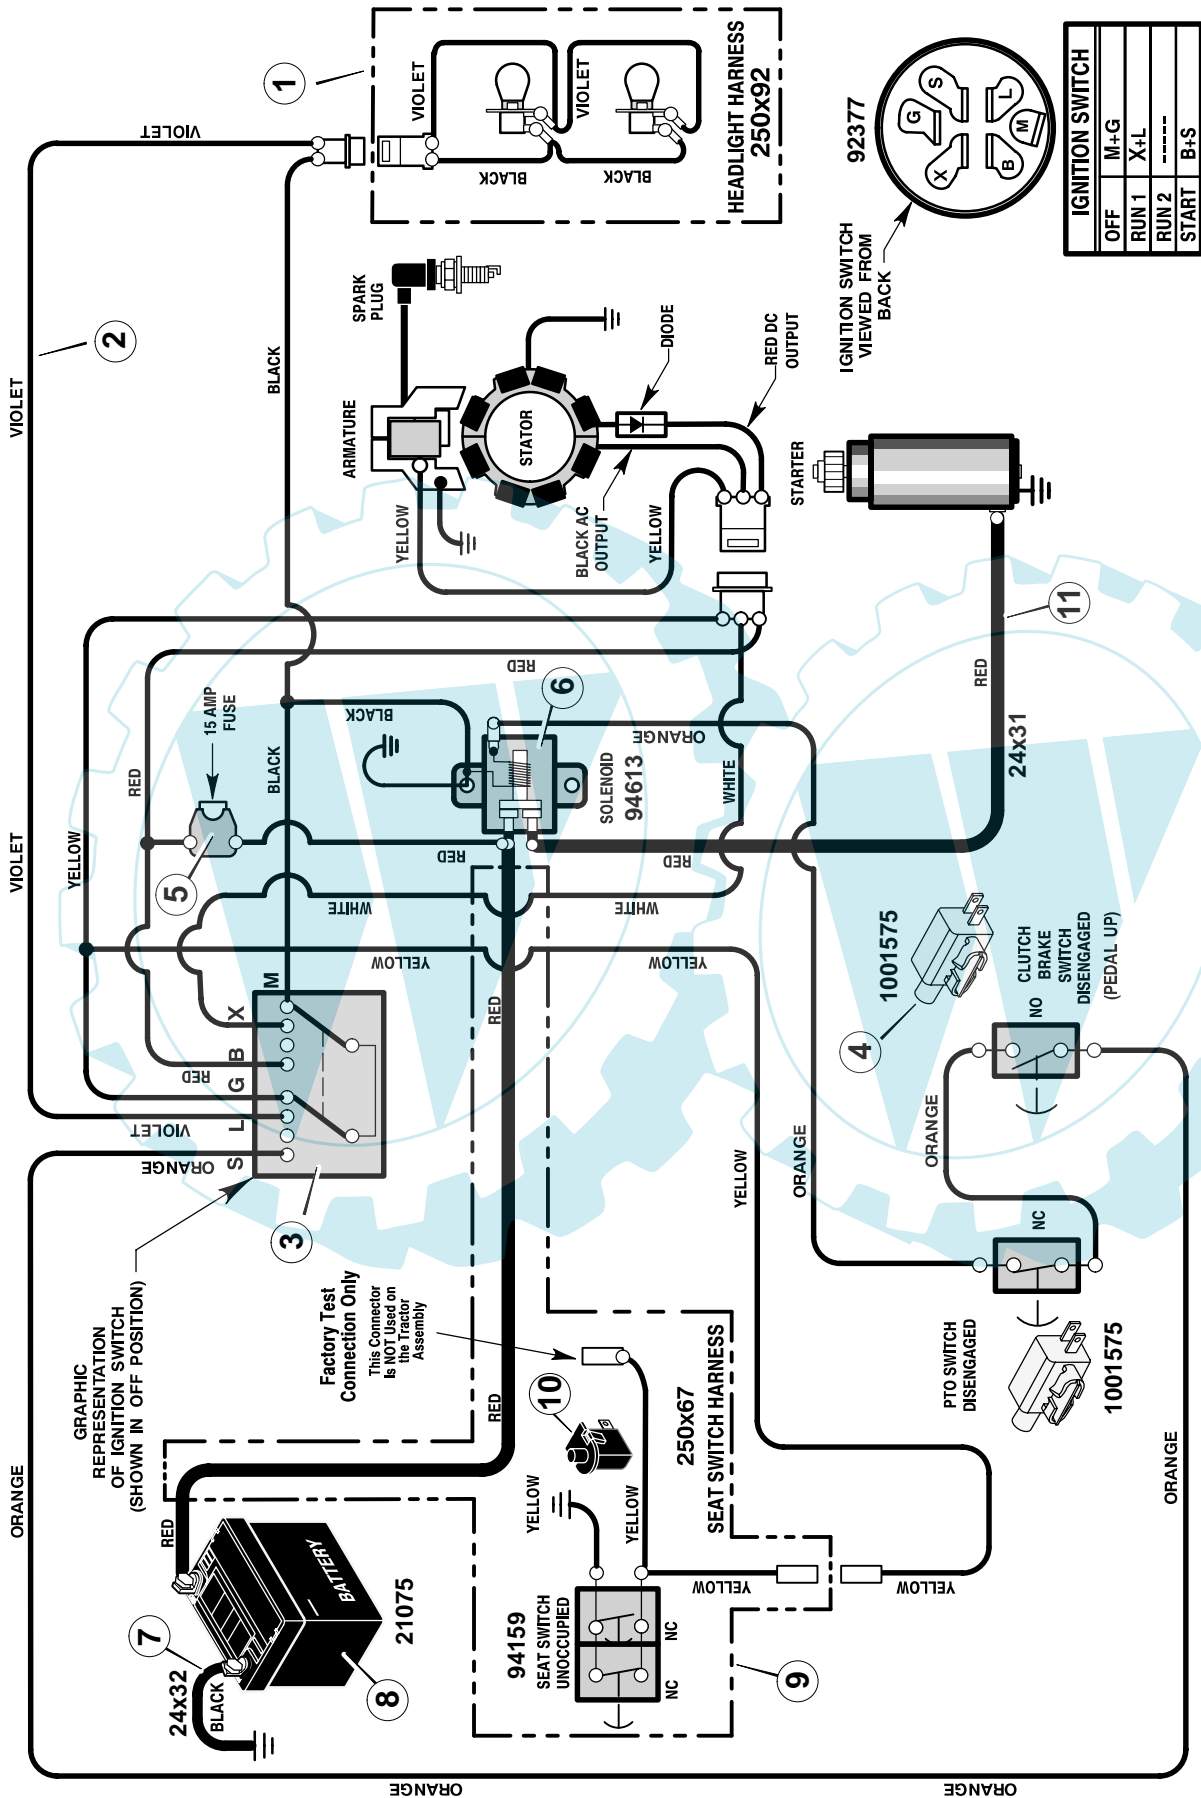

MODEL 405004x50B

REPAIR PARTS ENGINE MOUNT

Key No.	Description	Part No.	Key No.	Description	Part No.
1	Fuel Cap **	092317	17	Bracket, Muffler	690538E700
2	Fuel Tank	690280	18	Screw	26x277
3	Hose Clamp **	095197	19	Bracket, Muffler Mount	690537E701
4	Fuel Line (Must cut to length) **	7601033	20	Screw	026x263
5	Hose Clamp **	095197	21	Guide, Belt	094384
6	Screw	26x201	22	Nut, Flange	015x79 Z
7	Plate, Engine	094006E701	23	Guide, Belt	094066
8	Throttle Control	092371	24	Guard, Heat Shield	1001620E717
9	Engine, Briggs & Stratton	— * —	25	Exhaust Tube, Single	1001747
10	Bolt, Engine Mount	0025x7	30	Shield, Heat	1001619E717
11	Stack Pulley Assembly	690439 Z	31	Muffler	094654
12	Lockwasher	019x35	32	Gasket	091309
13	Bolt, Hex	01x140	33	Screw	06x103
14	Washer	17x170	34	Washer	018x15
15	Screw	26x249	35	Bolt, Washer Hex Head	06x104
16	Screw	26x229	36	Guard, Exhaust Pipe	1001880

* For information on Replacement Parts for this engine contact the manufacturer.

** These parts are included with Key No. 2

MODEL 405004x50B

REPAIR PARTS
ELECTRICAL SYSTEM