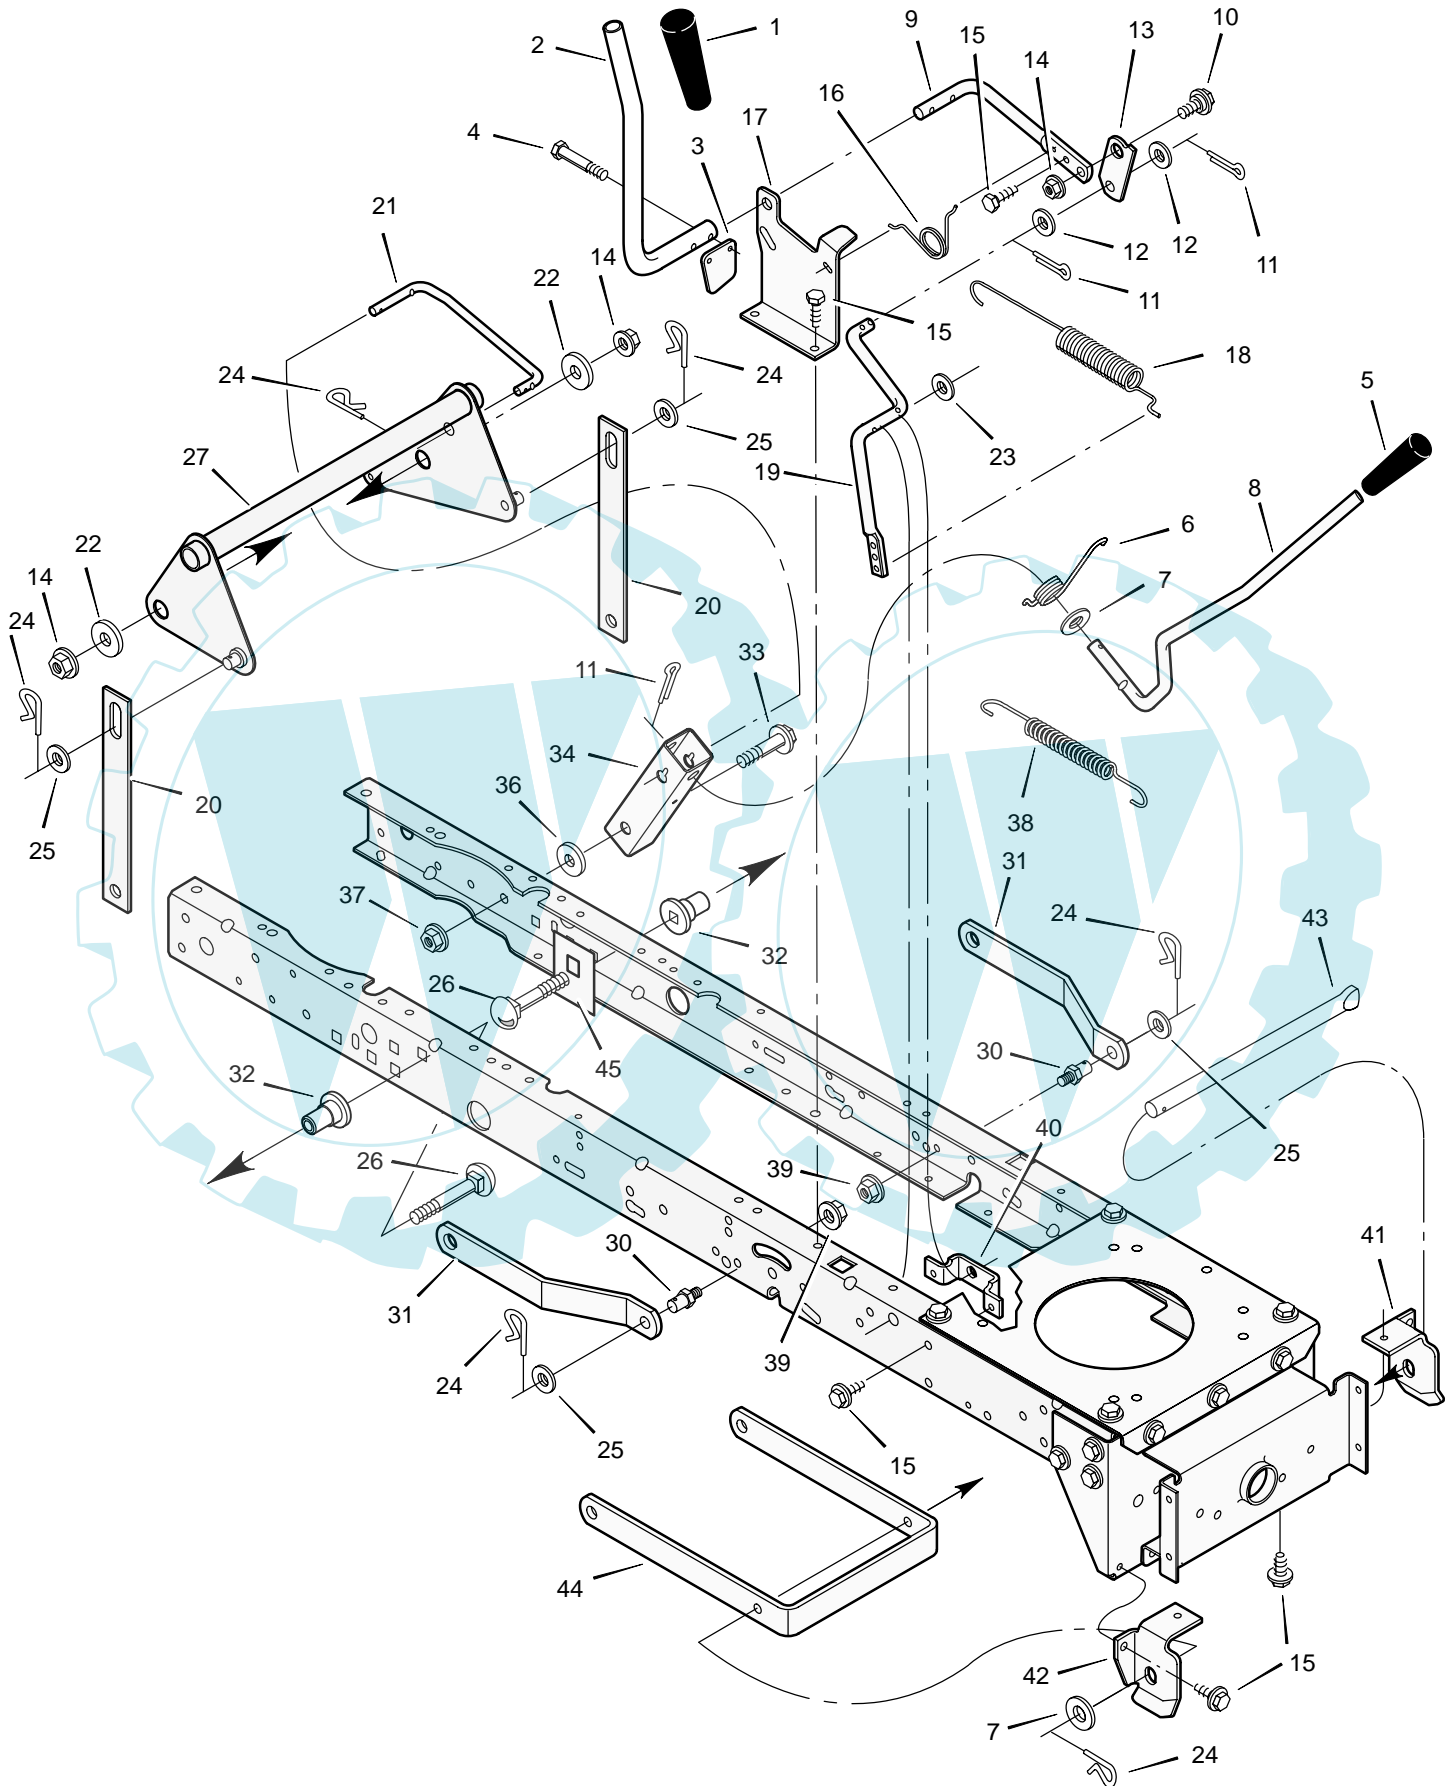

MODEL 405004x50B

REPAIR PARTS
MOWER HOUSING SUSPENSION

MODEL 405004x50B

REPAIR PARTS MOWER HOUSING SUSPENSION

Key No.	Part No.	Description	Key No.	Part No.	Description
1	092698	Grip	22	17x168	Washer
2	094157 Z	Handle, PTO	23	017x57	Washer
3	094022 Z	Pad, Switch	24	0031x4	Pin, Hair
4	0025x3	Bolt	25	017x91	Washer
5	092697	Grip	26	002x85	Bolt, Carriage
6	166x40	Spring	27	1001111E701	Lever Assembly, Lift
7	17x103	Washer	30	094067	Pin
8	690533	Handle, Lift	31	094055E701	Bracket, Rear Suspension
9	094017 Z	Lever, PTO	32	690151	Spacer, Lifter
10	009x39	Bolt, Shoulder	33	009x53	Bolt, Shoulder
11	030x20	Pin, Cotter	34	094015E701	Bracket, Pivot
12	017x57	Washer	36	17x191	Washer
13	094004 Z	Link, PTO	37	015x84	Nut, Flange
14	015x84	Nut, Flange	38	165x131	Spring
15	26x249	Screw	39	015x68	Nut, Flange
16	166x39	Spring	40	094005E701	Bracket, PTO
17	094018E701	Bracket, PTO	41	094027E701	Hanger, Left Deck
18	165x119	Spring	42	094026E701	Hanger, Right Deck
19	690394E701	Crank, PTO	43	094158 Z	Rod, Hanger
20	690212E701	Link, Lift	44	690539E701	Bracket, Suspension
21	690122E701	Link, Lift Handle	45	1001098E701	Plate, Stiffening