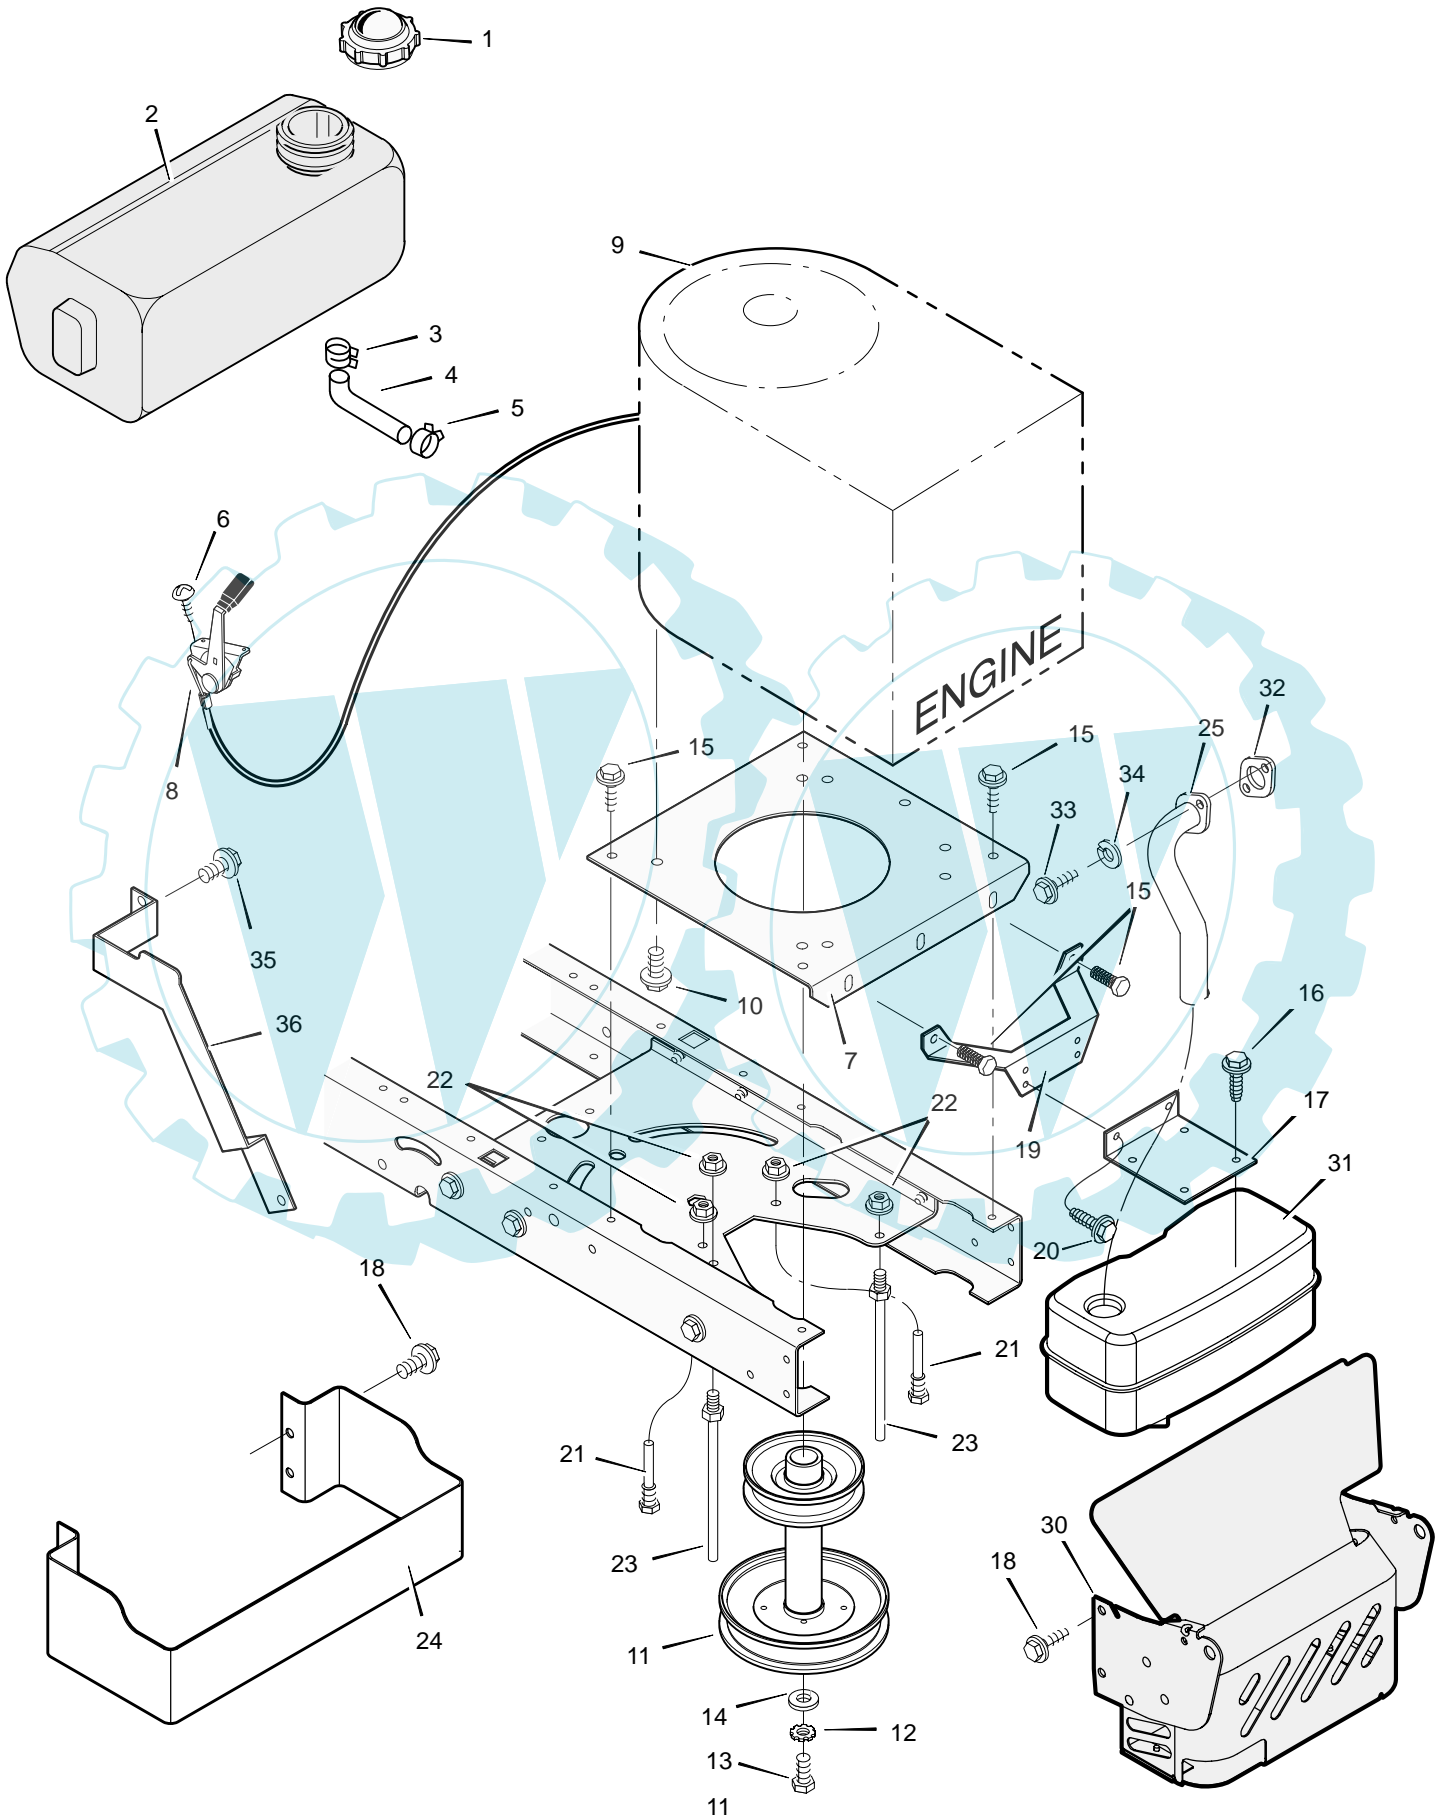

* Includes Key No. 17, 18, 30, 31, 32, 33, 45, 46, 47 and 51.

MODEL 405004x50B

REPAIR PARTS ENGINE MOUNT

MODEL 405004x50B

REPAIR PARTS ENGINE MOUNT

Key No.	Description	Part No.	Key No.	Description	Part No.
1	Fuel Cap **	092317	17	Bracket, Muffler	690538E700
2	Fuel Tank	690280	18	Screw	26x277
3	Hose Clamp **	095197	19	Bracket, Muffler Mount	690537E701
4	Fuel Line (Must cut to length) **	7601033	20	Screw	026x263
5	Hose Clamp **	095197	21	Guide, Belt	094384
6	Screw	26x201	22	Nut, Flange	015x79 Z
7	Plate, Engine	094006E701	23	Guide, Belt	094066
8	Throttle Control	092371	24	Guard, Heat Shield	1001620E717
9	Engine, Briggs & Stratton	— * —	25	Exhaust Tube, Single	1001747
10	Bolt, Engine Mount	0025x7	30	Shield, Heat	1001619E717
11	Stack Pulley Assembly	690439 Z	31	Muffler	094654
12	Lockwasher	019x35	32	Gasket	091309
13	Bolt, Hex	01x140	33	Screw	06x103
14	Washer	17x170	34	Washer	018x15
15	Screw	26x249	35	Bolt, Washer Hex Head	06x104
16	Screw	26x229	36	Guard, Exhaust Pipe	1001880