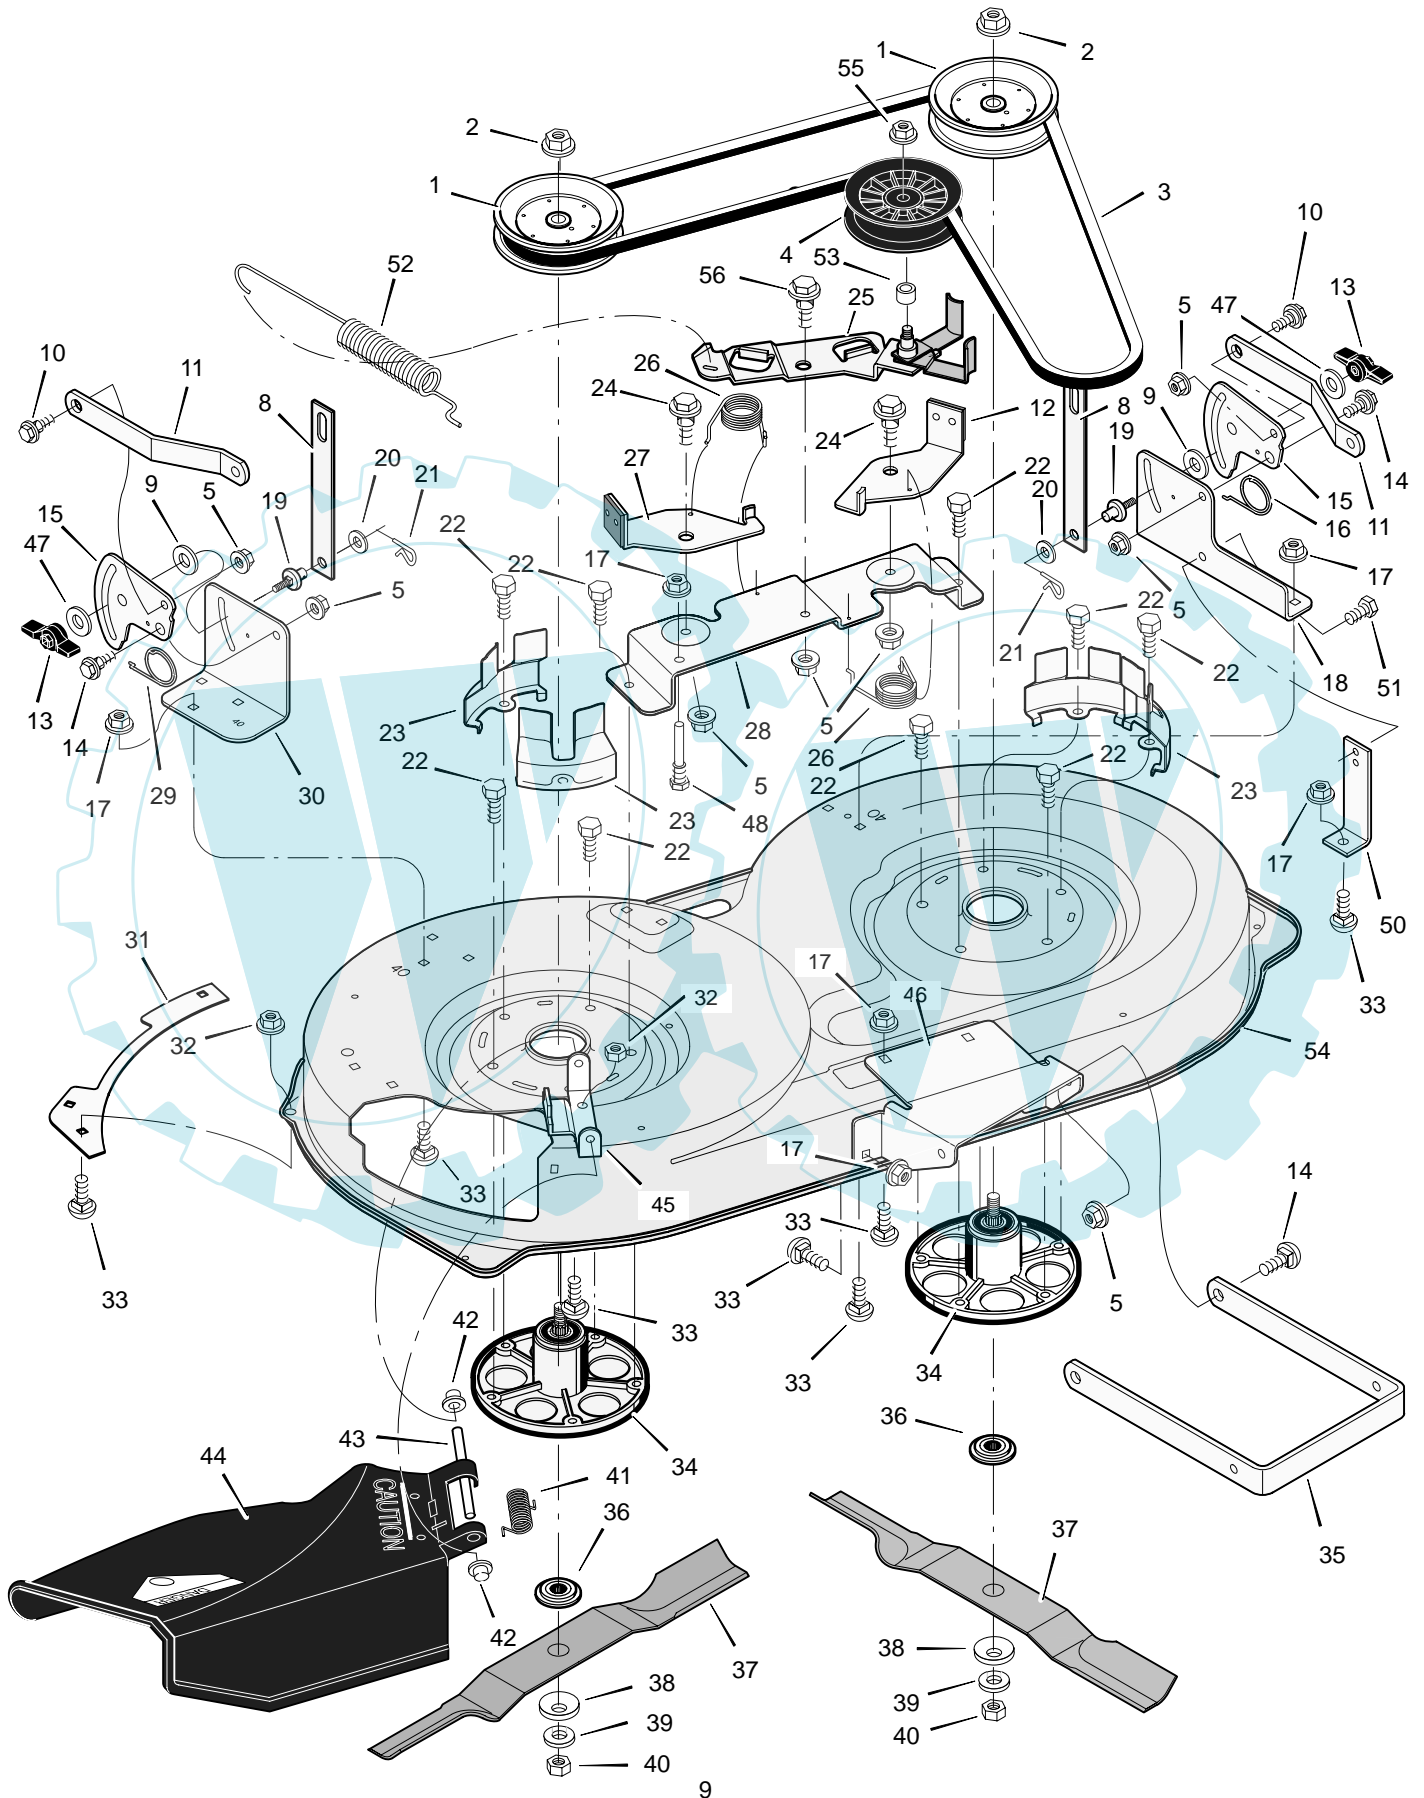

MODEL 405004x50B

REPAIR PARTS MOWER HOUSING

MODEL 405004x50B

REPAIR PARTS MOWER HOUSING

Key No.	Part No.	Description	Key No.	Part No.	Description
1	092851	Pulley, Jackshaft	30	094142E701	Bracket, Suspension
2	15x140	Nut, Hex	31	091770E700	Plate
3	037x62	Belt, Mower Drive	32	015x88	Nut, Flange
4	690387	Pulley, Idler	33	002x53	Bolt, Carriage
5	015x84	Nut, Flange	34	1001200	Mandrell
8	690212E701	Link, Lift	35	690539E701	Bracket, Suspension
9	094137	Pad, Friction	36	690411	Adapter, Blade
10	009x52	Bolt, Shoulder	37	1001428E701	Blade
11	094055E717	Bracket, Suspension	38	17x166	Washer
12	094049E701	Pad Assembly, Left Brake	39	17x165	Washer
13	094068	Knob	40	15x100	Nut
14	009x51	Bolt, Shoulder	41	0166x4	Spring
15	094128E717	Plate, Suspension	42	028x23	Cap, Push On
16	166x43	Spring	43	094957 Z	Rod, Pivot
17	015x79	Nut, Flange	44	094707	Deflector Assembly
18	094143E700	Bracket, Suspension	45	094956E701	Bracket, Deflector
19	095194	Pin, Hanger	46	094144E700	Bracket, Front Hanger
20	017x91	Washer	47	017x45	Washer
21	0031x4	Pin, Cotter	48	094781	Guide, Belt
22	0025x7	Bolt	50	094681E700	Bracket, Support
23	094051E701	Cover, Pulley	51	26x249	Screw
24	009x39	Bolt, Shoulder	52	165x119	Spring, Extension
25	690408E701	Arm, Idler	54	094141E701	Housing, Blade *
26	166x41	Spring	55	015x98	Nut, Flange
27	094047E701	Pad Assembly, Right Brake	56	009x72	Bolt, Shoulder
28	094145E700	Bracket Assembly, Brake	1-56	7601044	Complete Housing Assembly
29	166x42	Spring			

* Includes Key No. 17, 18, 30, 31, 32, 33, 45, 46, 47 and 51.