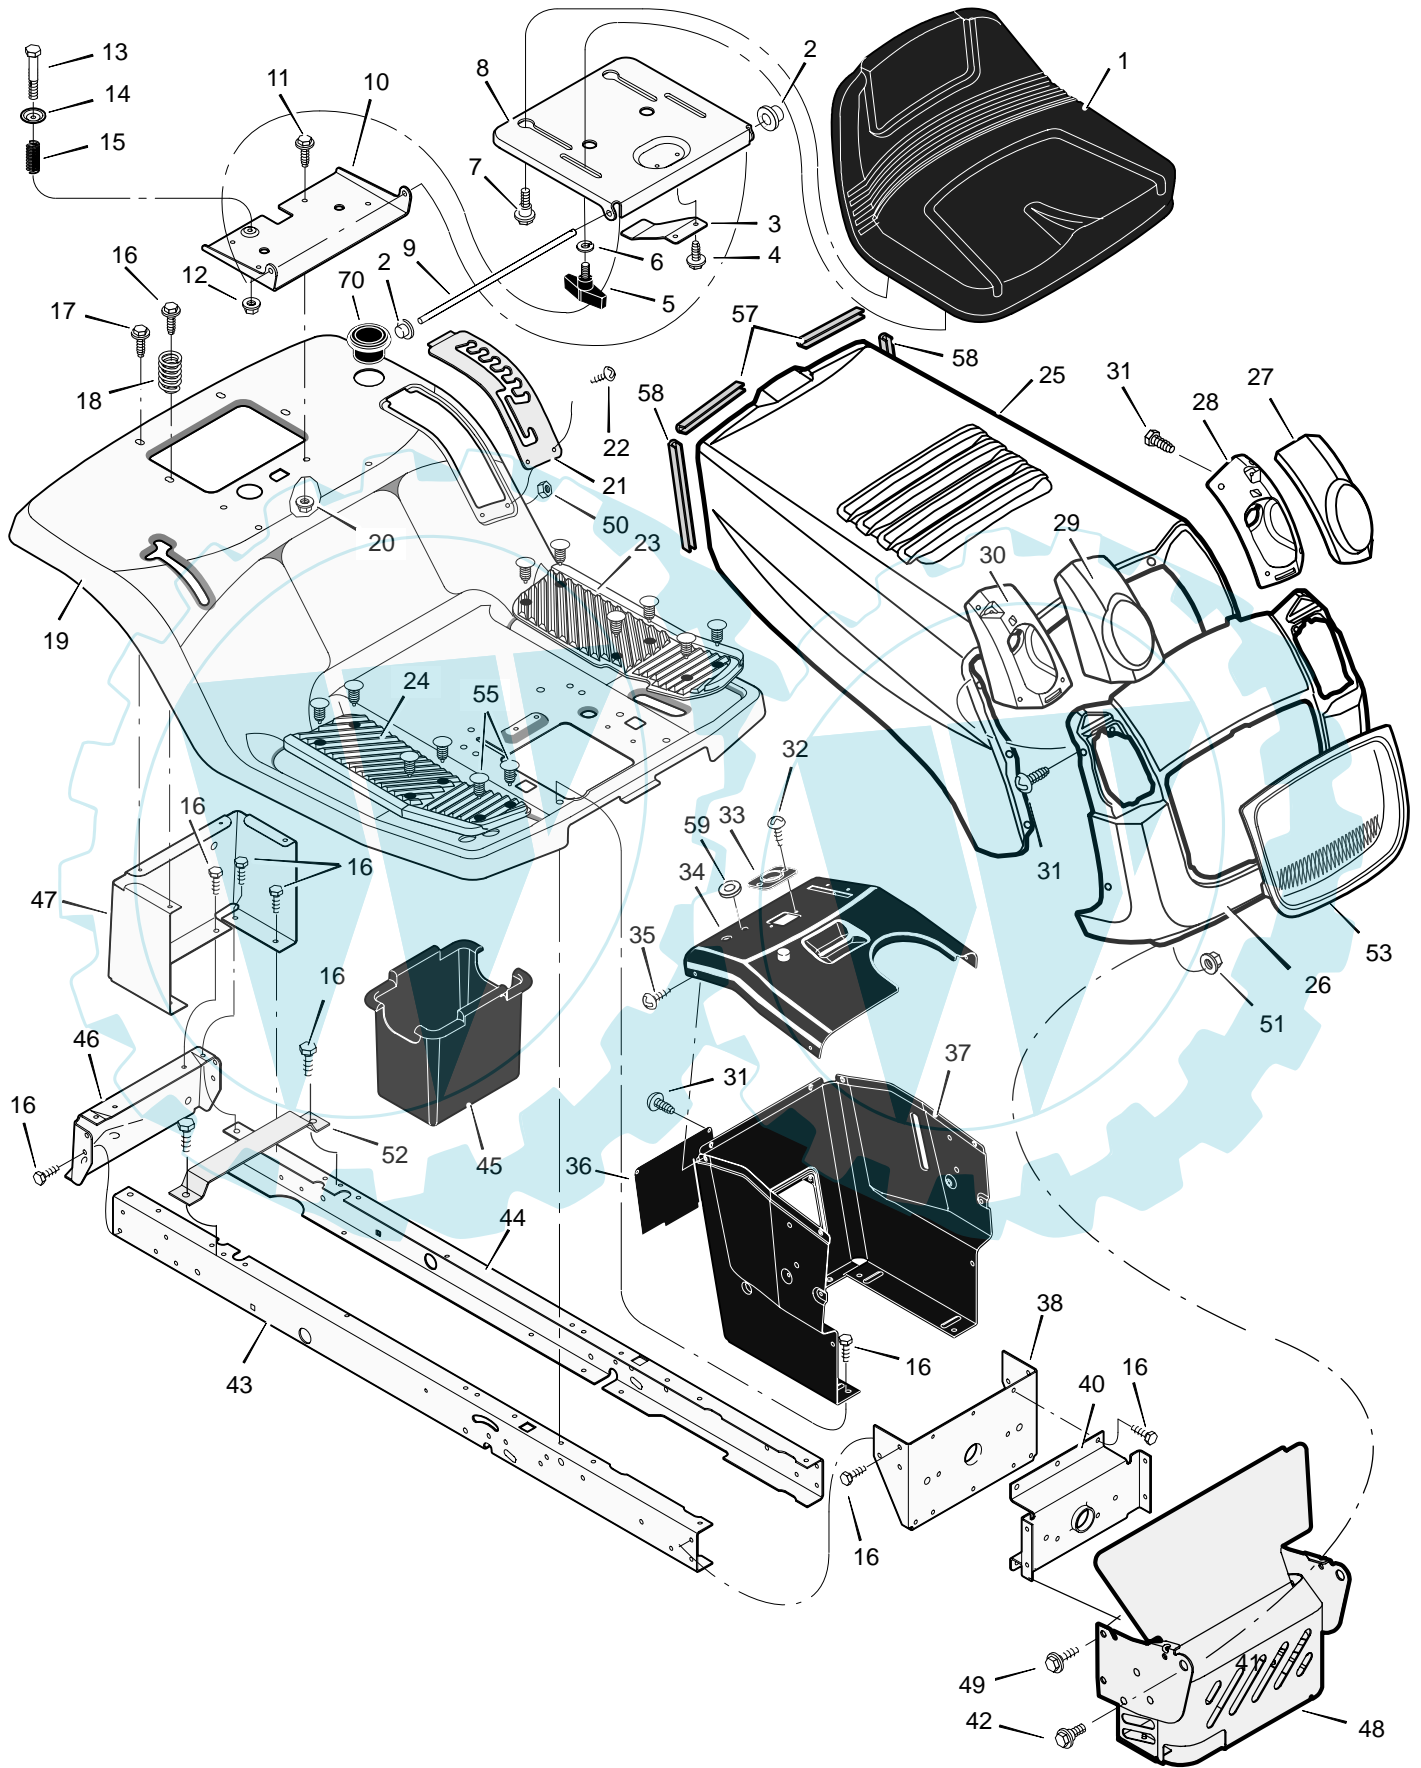

MODEL 405004x50B

REPAIR PARTS CHASSIS & HOOD

MODEL 405004x50B

REPAIR PARTS CHASSIS & HOOD

Key No.	Part No.	Description	Key No.	Part No.	Description
1	690567	Seat	31	26x270	Screw
2	028x23	Cap, Push On	32	26x238	Screw
3	094057	Spring	33	1001491	Bearing, Steering
4	26x229	Screw	34	1001584E717	Dash
5	1001054	Bolt, Wing	35	26x201	Screw
6	017x47	Washer	36	093007E717	Panel, Access
7	009x56	Bolt, Shoulder	37	095318E717	Support, Dash
8	094154E245	Support, Seat	38	1001270E701	Bracket, Rear Hanger
9	094156 Z	Rod, Pivot	40	094007E700	Axle, Hanger
10	1001648E245	Bracket, Pivot	42	009x58	Bolt
11	001x45	Bolt	43	1001928E701	Frame, Right
12	015x89	Nut	44	1001927E701	Frame, Left
13	009x55	Bolt, Shoulder	45	690424	Container, Battery
14	094155 Z	Washer	46	1001002E701	Plate, Hitch
15	164x31	Spring	47	690434E701	Panel, Rear
16	26x249	Screw	48	1001627-717	Shield, Heat
17	26x263	Screw	—	1001620-717	Guard, Heat Shield *
18	164x30	Spring	49	26x277	Screw
19	1001558E245	Deck, Seat	50	015x81	Nut
20	15x123	Nut	51	15x124	Nut
21	094829E701	Plate, Index	52	690482E701	Support, Battery
23	1001583	Mat, Left	53	1001541	Insert, Grille
24	1001580	Mat, Right	55	0193x3	Fastener, Panel
25	1001538E245	Hood	57	1001652	Trim, Hood (3.75")
26	1001531E717	Grille	58	1001653	Trim, Hood (6.5")
27	1001546	Lens, Left	59	1001755	Grommet, Parking Brake
28	1001544	Housing, Left Headlamp	70	1001542	Holder, Cup
29	1001545	Lens, Right	—	690650	Bag Assembly, Parts
30	1001543	Housing, Right Headlamp	—	F-040722L	Instruction Book & Parts List