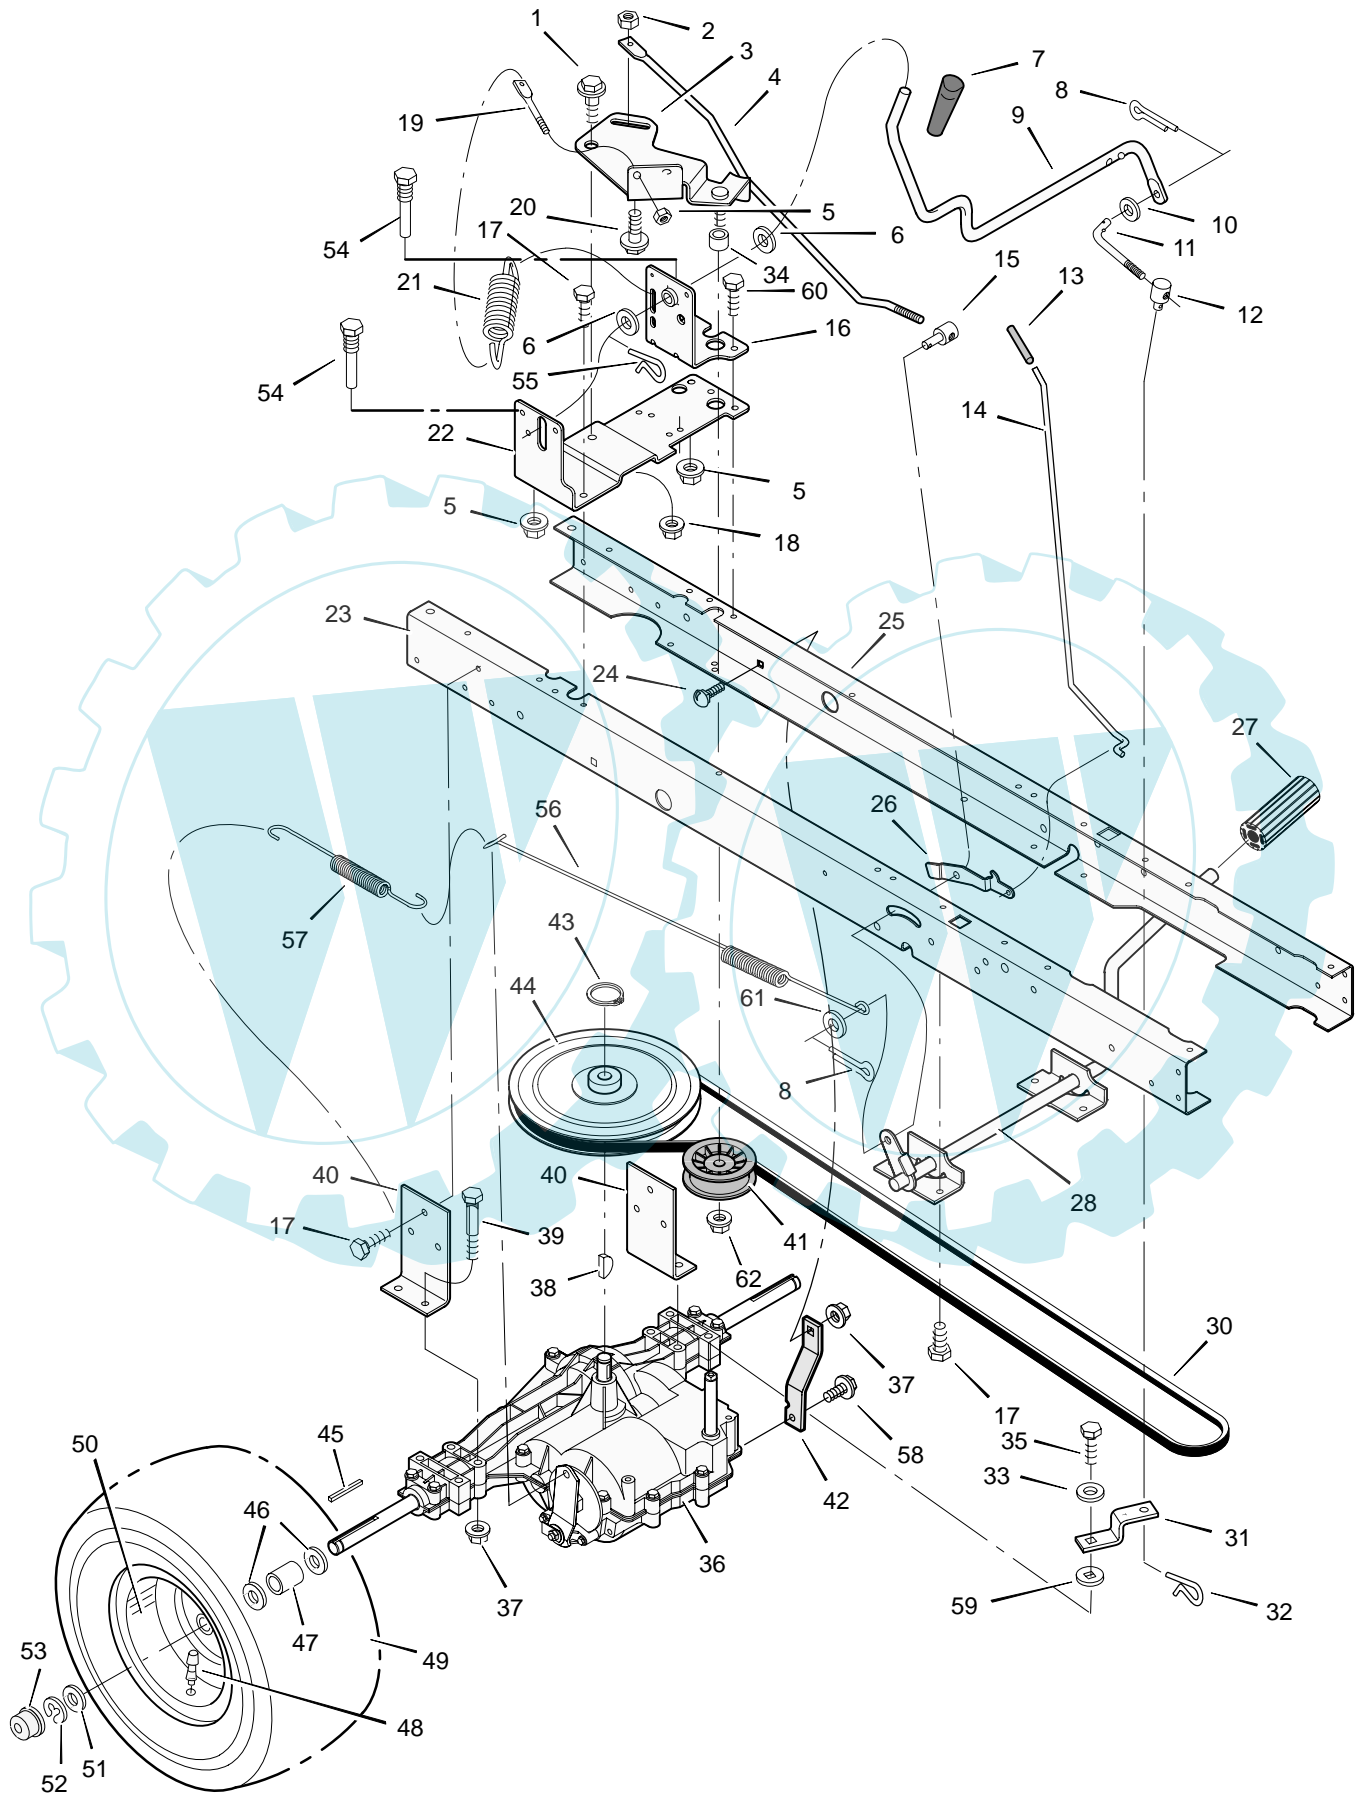

MODEL 405004x50B

REPAIR PARTS
MOTION DRIVE

MODEL 405004x50B

REPAIR PARTS MOTION DRIVE

Key No.	Part No.	Description	Key No.	Part No.	Description
1	009x39	Bolt, Shoulder	33	017x38	Washer
2	015x89	Nut, Hex	34	690369	Spacer
3	690273	Arm, Idler	35	06x105	Bolt
4	094041 Z	Rod, Clutch	36	— ** —	Transaxle, Peerless
5	015x79	Nut	37	015x88	Nut
6	17x102	Washer	38	020697	Key, Woodruff
7	092697	Grip	39	01x155	Bolt
8	030x20	Pin, Cotter	40	094008E701	Bracket, Transaxle
9	094043 Z	Lever, Shift	41	690409	Pulley
10	017x47	Washer	42	094433E700	Bracket, Transaxle Support
11	094044 Z	Link, Shift	43	0011x7	Ring Retainer
12	021920 Z	Nut, Adjuster	44	095094	Pulley, Drive
13	091079	Grip	45	021553	Key, Square
14	1001245 Z	Rod, Parking Brake	46	17x160	Washer
15	094815 Z	Nut, Adjuster	47	690554 Z	Spacer, Transaxle
16	1001303 Z	Bracket, Shift Pivot	48	024373	Stem, Valve
17	26x249	Screw	49	024375	Tire *
18	015x84	Nut	—	407049	Tube
19	094042 Z	Mount, Stud Spring	50	092294-601	Wheel & Tire Assembly
20	009x54	Bolt, Shoulder	51	17x195	Washer
21	165x116	Spring, Extension	52	0011x3	E-Ring
22	1001302E701	Bracket, Right Shifter	53	094618	Hub Cap
23	1001928E701	Frame, Right	54	093349	Guide, Belt
24	002x53	Bolt, Carriage	55	0031x4	Pin, Hair
25	1001927E701	Frame, Left	56	165x115	Spring, Extension
26	094045 Z	Latch, Parking Brake	57	165x92	Spring, Extension
27	021544	Pedal	58	26x216	Screw
28	094038E700	Lever, Brake/Clutch	59	17x148	Washer
30	037x87	Belt, Motion Drive	60	26x267	Screw
31	094031 Z	Yoke, Shift	61	17x169	Washer
32	0031x6	Pin, Hair	62	015x98	Nut

* When you order a tire, make sure to give the brand name of the tire so that the tread pattern on the tire will match.

** For Replacement Parts see the Transaxle manufacturer.