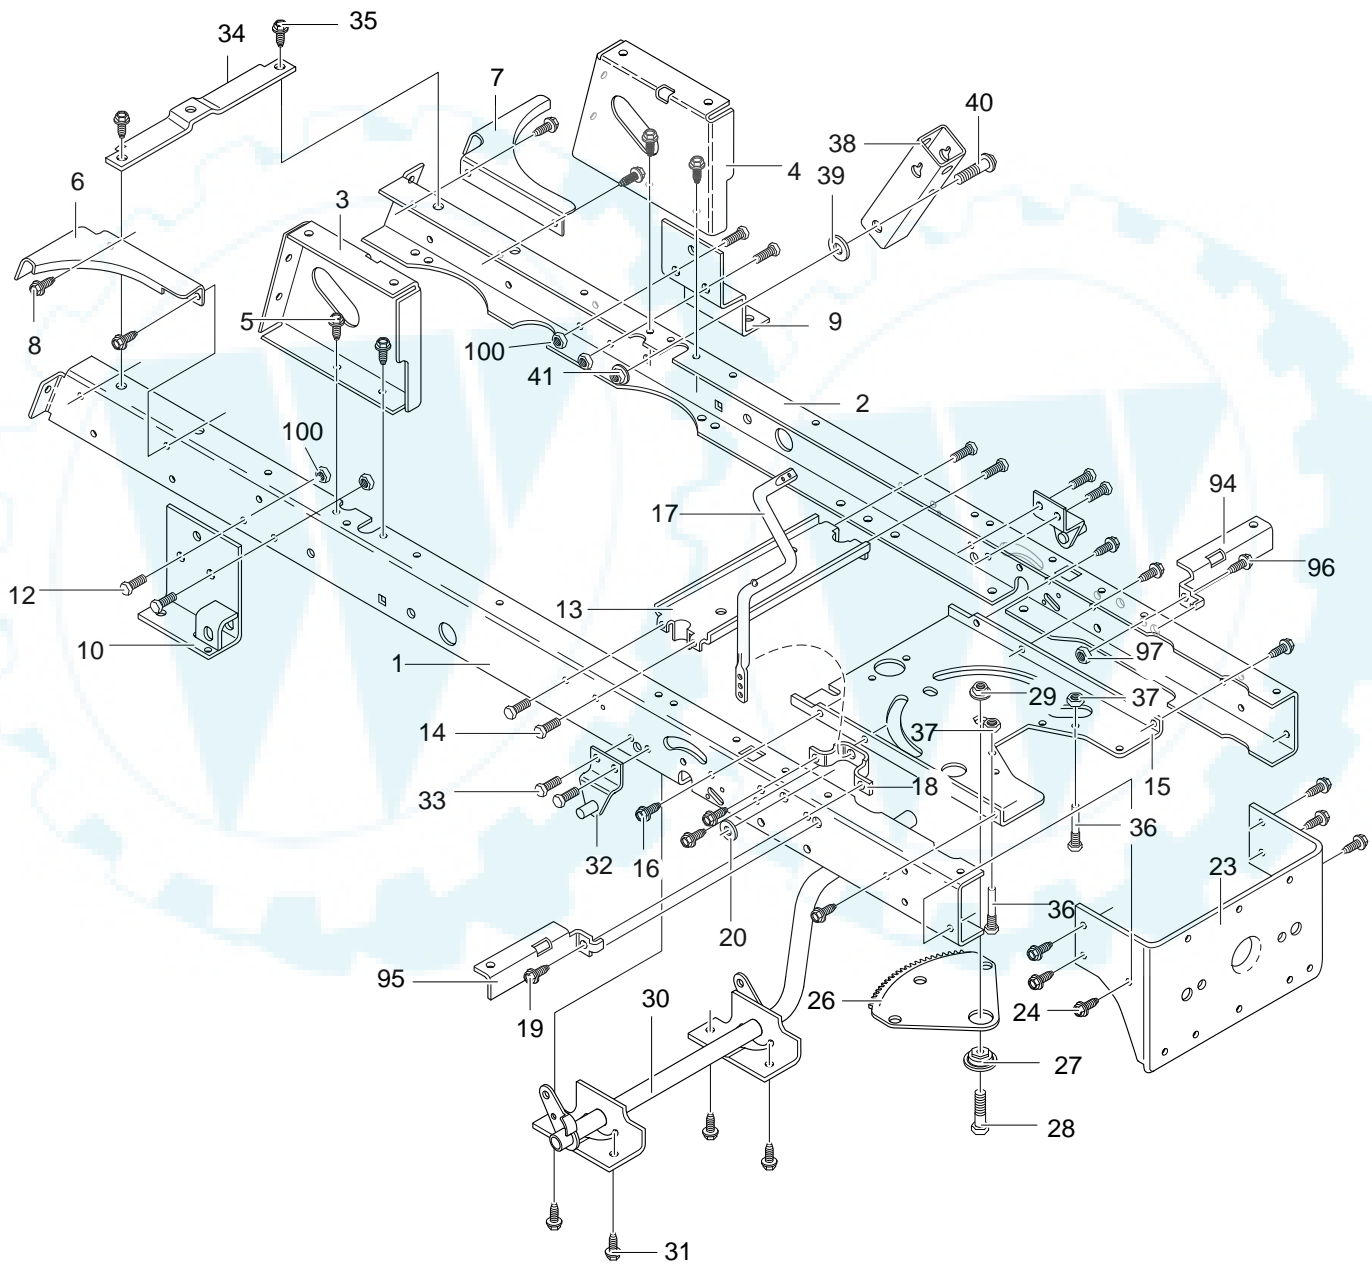

MODEL 40319x98C

**REPAIR PARTS
CUSTOMER SPEC**

MODEL 40319x98C

**REPAIR PARTS
CUSTOMER SPEC**

Key No.	Description	Part No.
1	Ignition Key	327350
2	Cover, Pedal Brake/Clutch	21544
3	Steering Wheel	95185
4	Insert, 4-Spoke	711326
5	Foot Pad RH	95409
6	Foot Pad LH	95408
7	Ratchet Fastener	309325
8	Seat	94163
9	Shoulder Bolt 5/16-18	711740

MODEL 40319x98C

REPAIR PARTS FRAME ASSEMBLY

343736B

MODEL 40319x98C

REPAIR PARTS FRAME ASSEMBLY

Key No.	Description	Part No.	Key No.	Description	Part No.
1	Frame, Rail RH	94564	26	Gear, Sector	94121
2	Frame, Rail LH	94565	27	Bearing, Sector Gear	94123
3	Support, Seat RH	94634	28	Screw, 5/16-18x1.00	001X84
4	Support, Seat LH	94633	29	Nut, 5/16-18	15X113
5	Screw, .312-18x.75	26X249	30	Clutch/Brake Pedal	94241
6	Brace, BackPlate RH	94561	31	Screw, .312-18x.75	26X249
7	Brace, BackPlate LH	94562	32	Bracket, Suspension Asm.	94285
8	Screw, 5.312-18x.75	26X249	33	Screw, .312-18x.75	26X249
9	Bracket, T/A RH VST LH MST	94234	34	Brace, Rail	94566
10	Assy., Shift Brace	95396	35	Screw, .312-18x.75	26X249
12	Screw, .312-18x.75	26X249	36	Zinc Screw Guide	93349
13	Assy., Idler Mount, Front	94237	37	Nut, 5/16-18	015X79
14	Screw, .312-18x.75	26X249	38	Bracket, Pivot	94015
15	Plate, Steering	690551	39	Washer, Flat	845
16	Screw, .312-18x.75	26X249	40	Bolt, Shoulder 3/8-16	009X53
17	Crank, PTO	690394	41	Nut, 3/8-16	015X84
18	Bracket, Bell Crank	94005	94	Bracket, Seat Deck LH	690036
19	Screw, .312-18x.75	26X249	95	Bracket, Seat Deck RH	690035
20	Washer, Flat	120395	96	Screw, .312-18x.75	26X249
23	Bracket, Hanger Rear	94013	97	Nut, 5/16-18	015X79
24	Screw, .312-18x.75	26X249	100	Nut, 5/16-18	015X88