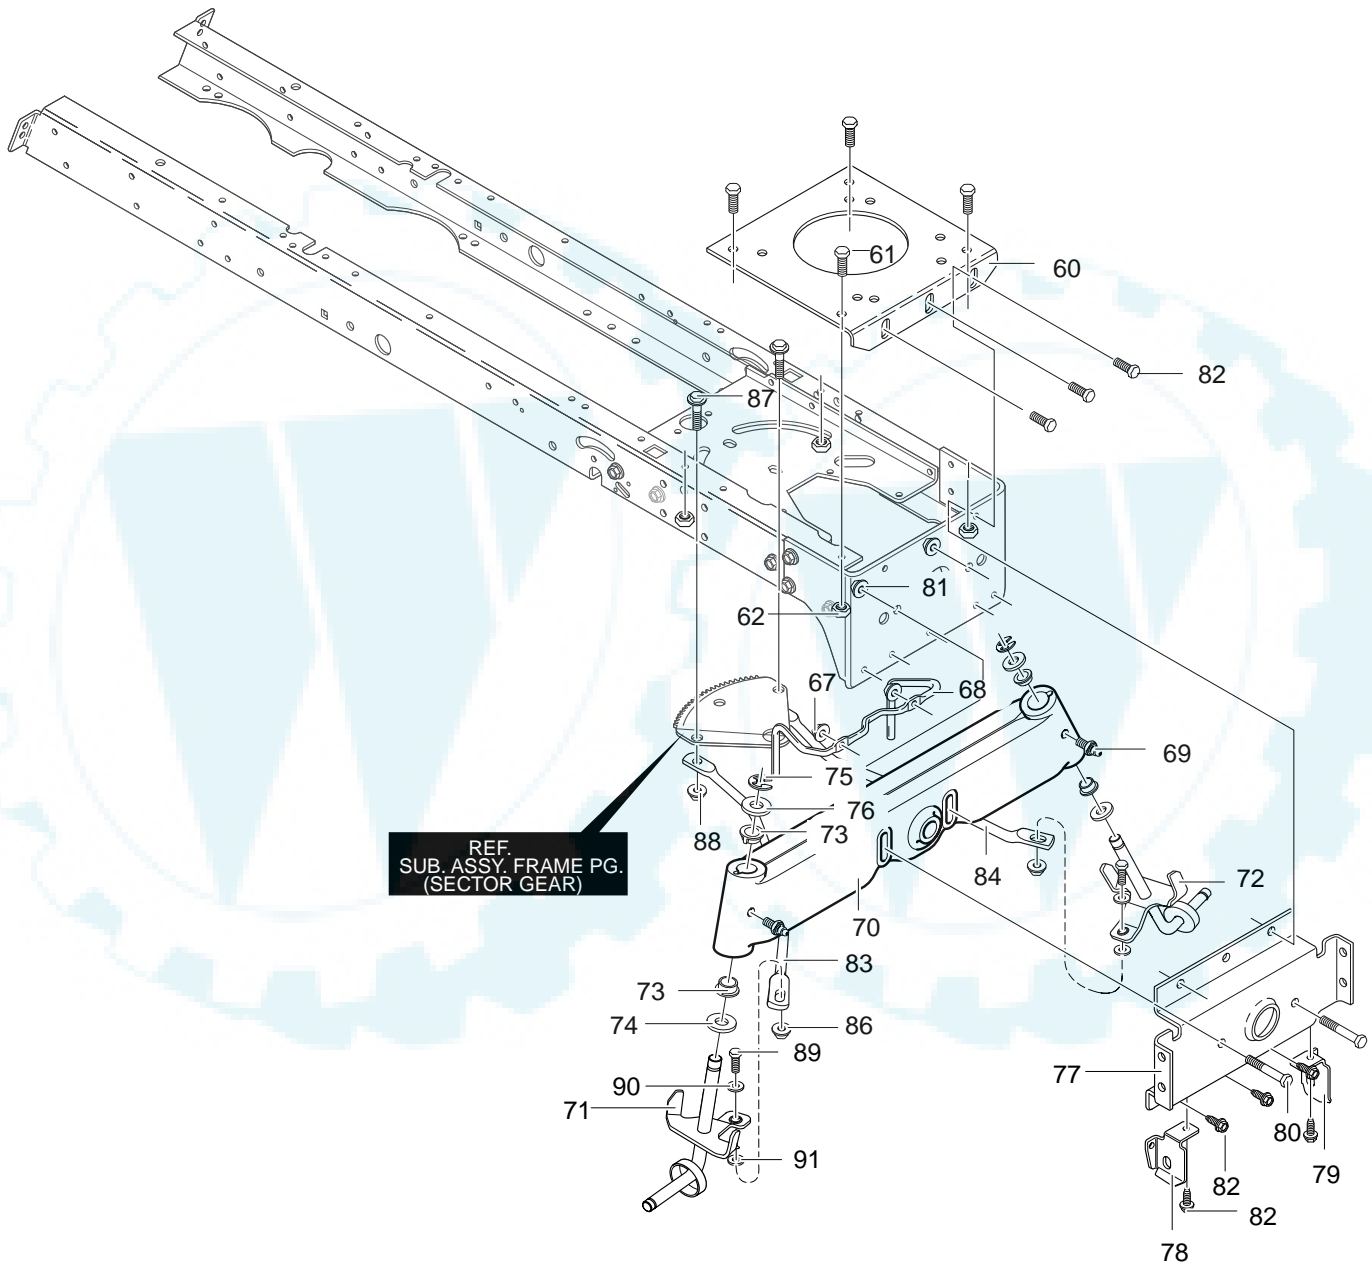

MODEL 40319x98C

REPAIR PARTS FRAME ASSEMBLY

MODEL 40319x98C

REPAIR PARTS FRAME ASSEMBLY

Key No.	Description	Part No.	Key No.	Description	Part No.
60	Engine Plate	94006	78	Hanger, Deck RH	690199
61	Screw, .312-18x.75	26X249	79	Hanger, Deck LH	690198
62	Nut, 5/16-18	015X88	80	Screw, 5/16-18x3.00	180113
67	Nut, 5/16-18	45174	81	Nut, 5/16-18	015X88
68	Guide-Stack Pulley Belt	94310	82	Screw, .312-18x.75	26X249
69	Zerk, Grease	706	83	Drag Link, RH	95328
70	Axle, Cast Machined	95405	84	Drag Link, LH	95329
71	Spindle, Long RH	95182	86	Nut, 3/8-16	015X84
72	Spindle, Long LH	95183	87	Shoulder Bolt	9X57
73	Bearing, Spindle	92527	88	Nut, 3/8-16	015X84
74	Washer, .766IDx1.62ID	17X113	89	Screw, 3/8-16x1.50	01X111
75	E-Ring	0011X3	90	Flatwasher	17X104
76	Washer, Flat	17X195	91	Flatwasher	017X53
77	Hanger, Axle	94007