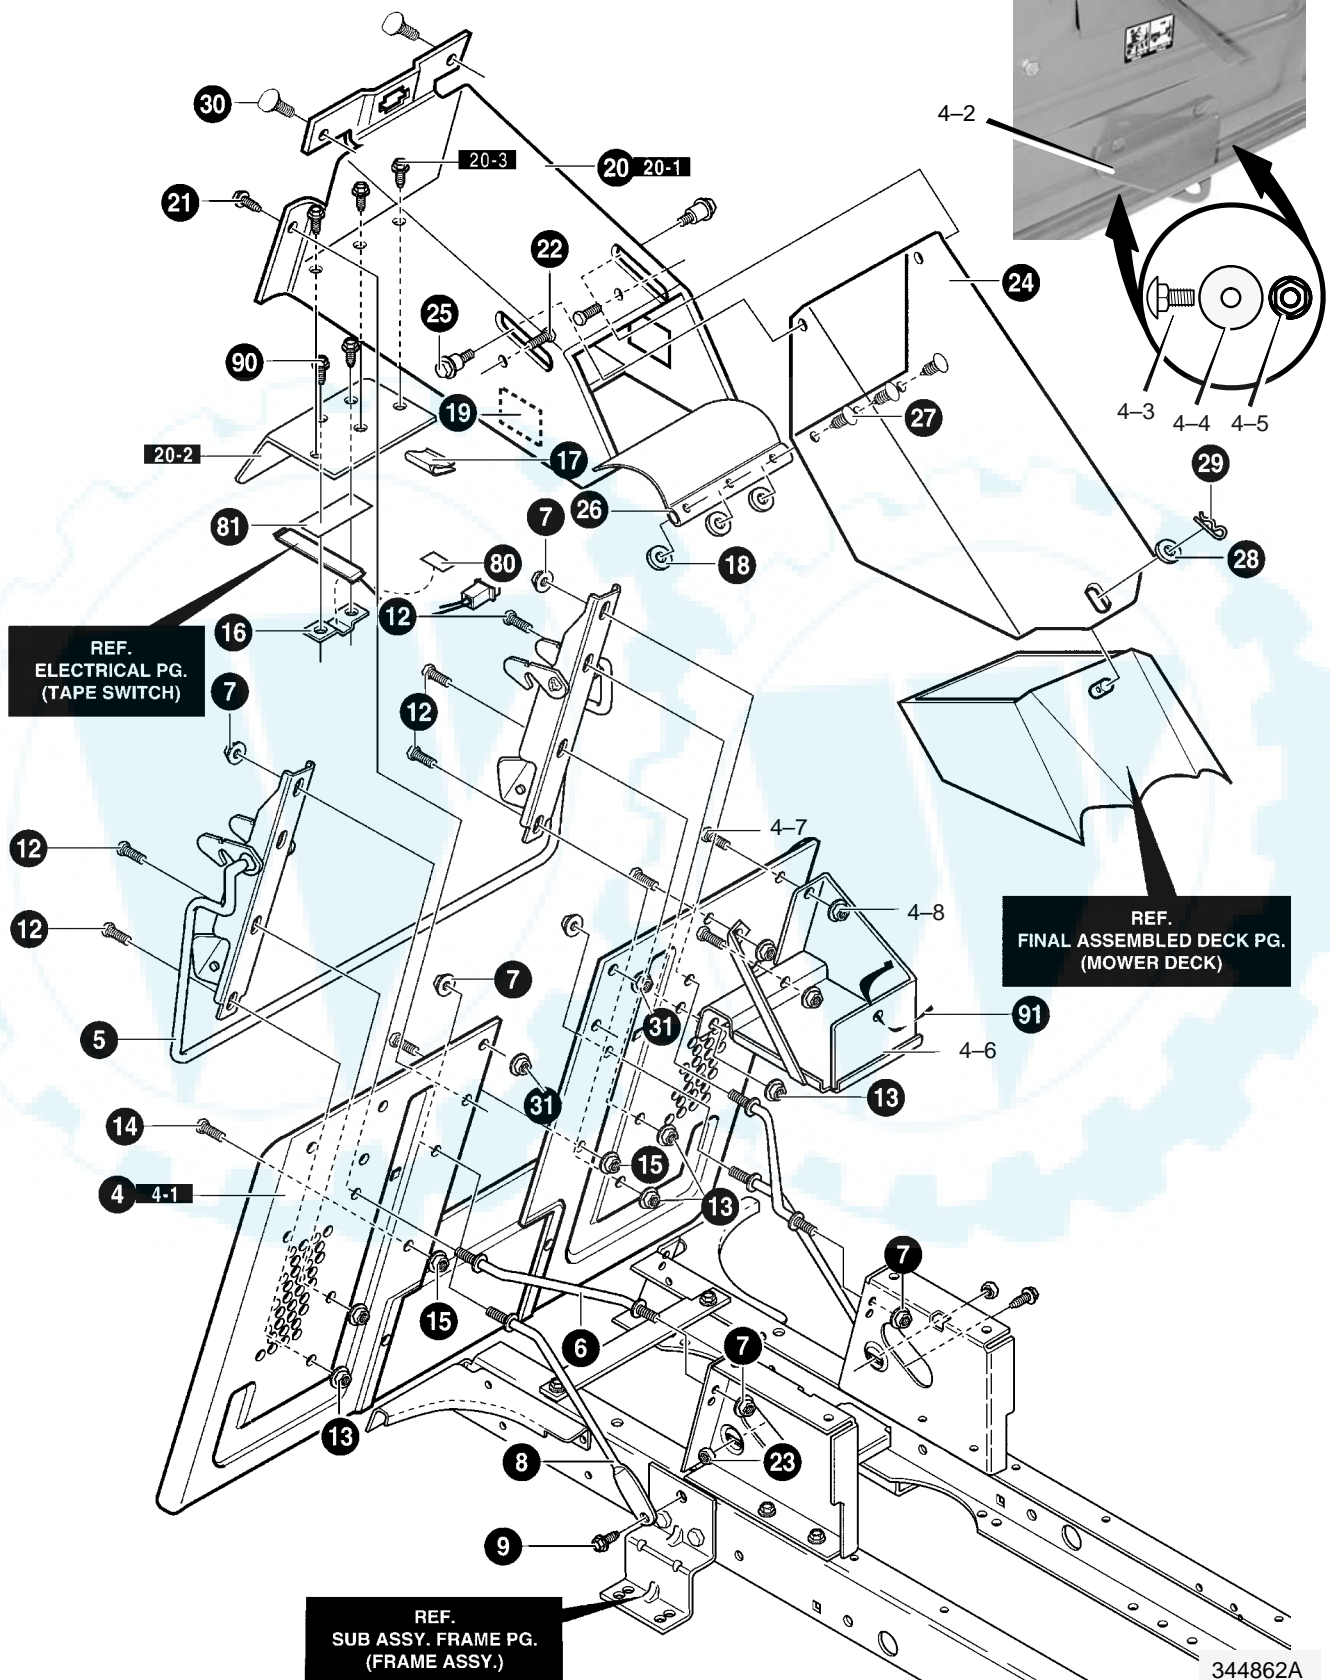

MODEL 40319x98C

REPAIR PARTS REAR CHASSIS

344862A

MODEL 40319x98C

REPAIR PARTS REAR CHASSIS

Key No.	Description	Part No.
4	ASSY, BACK PLATE/BATTERY	1001068-853
4-1	ASM. BACKPLATE, ONE PIECE	1001030
4-2	HITCH, FLAT BACK PLATE	1001063
4-3	BOLT, CARRIAGE	340720
4-4	NUT, HEX	710026
4-5	WASHER, FLAT	711921
4-6	BATTERY TRAY ASM.	94563
4-7	SCREW, 5/16-18X.50 HHC	180073
4-8	NUT, 5/16-18 HEXWDFLLK WHIZ	15X79
5	WELDMENT-LATCH LEVER	95359-853
6	ROD, BRACE	690097
7	NUT, 3/8-16 HWDFL WHIZ-LOCK	711906
8	ROD, BRACE	94231
9	SCREW, 5/16-18X.75 HHWATAP	711606
12	SCREW 5/16-18X.75 WDFLW	9357
13	NUT, 5/16-18 HEXWDFLLK WHIZ	710026
14	SCREW 5/16-18X.75 HHWATAP	711606
15	NUT, 5/16-18 HEXWDFLLK WHIZ	710026
16	BRACKET, FLEX SWITCH MOUNTING	690245
17	WIRE CLIP, ADHESIVE	55939
18	FLATWASHER, .250X.56X.047	711666
19	PAD, ADHESIVE 1.00X1.50X.12	318197
20	ASM., T/A SHIELD & UPPER CHUTE	690102-853
20-1	CHUTE WELD ASM. UPPER	94350
20-2	SHIELD, TRANSAXLE	95367
20-3	SCREW, 1/4-20X.63 HHWATAP	711642
21	SCREW, 5/16-18X.75 HHC	711606
22	BOLT, 5/16-18X.75 CARR	340720
23	NUT, 5/16-18 HEXWDFLLK WHIZ	710026
24	MIDDLE CHUTE ASSY	94296-853
25	BOLT, SHOULDER, 3/8-16	9X57
26	FLAP, CHUTE	94264
27	FASTENER, RATCHET	309235
28	FLATWASHER	711617
29	PIN, HAIR .38DIAX1.64LG	711682
30	BOLT, 5/16-18X.75 CARR.	340720
31	NUT, 5/16-18 HEXWDFLLK WHIZ	710026
80	TAPE, DOUBLE SIDED FOAM 3/4" WD	712009
81	TAPE, DOUBLE SIDED FOAM 3/4" WD	712009
90	SCREW, 1/4-20X.63 HHWATAP	711642
91	CABLE TIE	57444