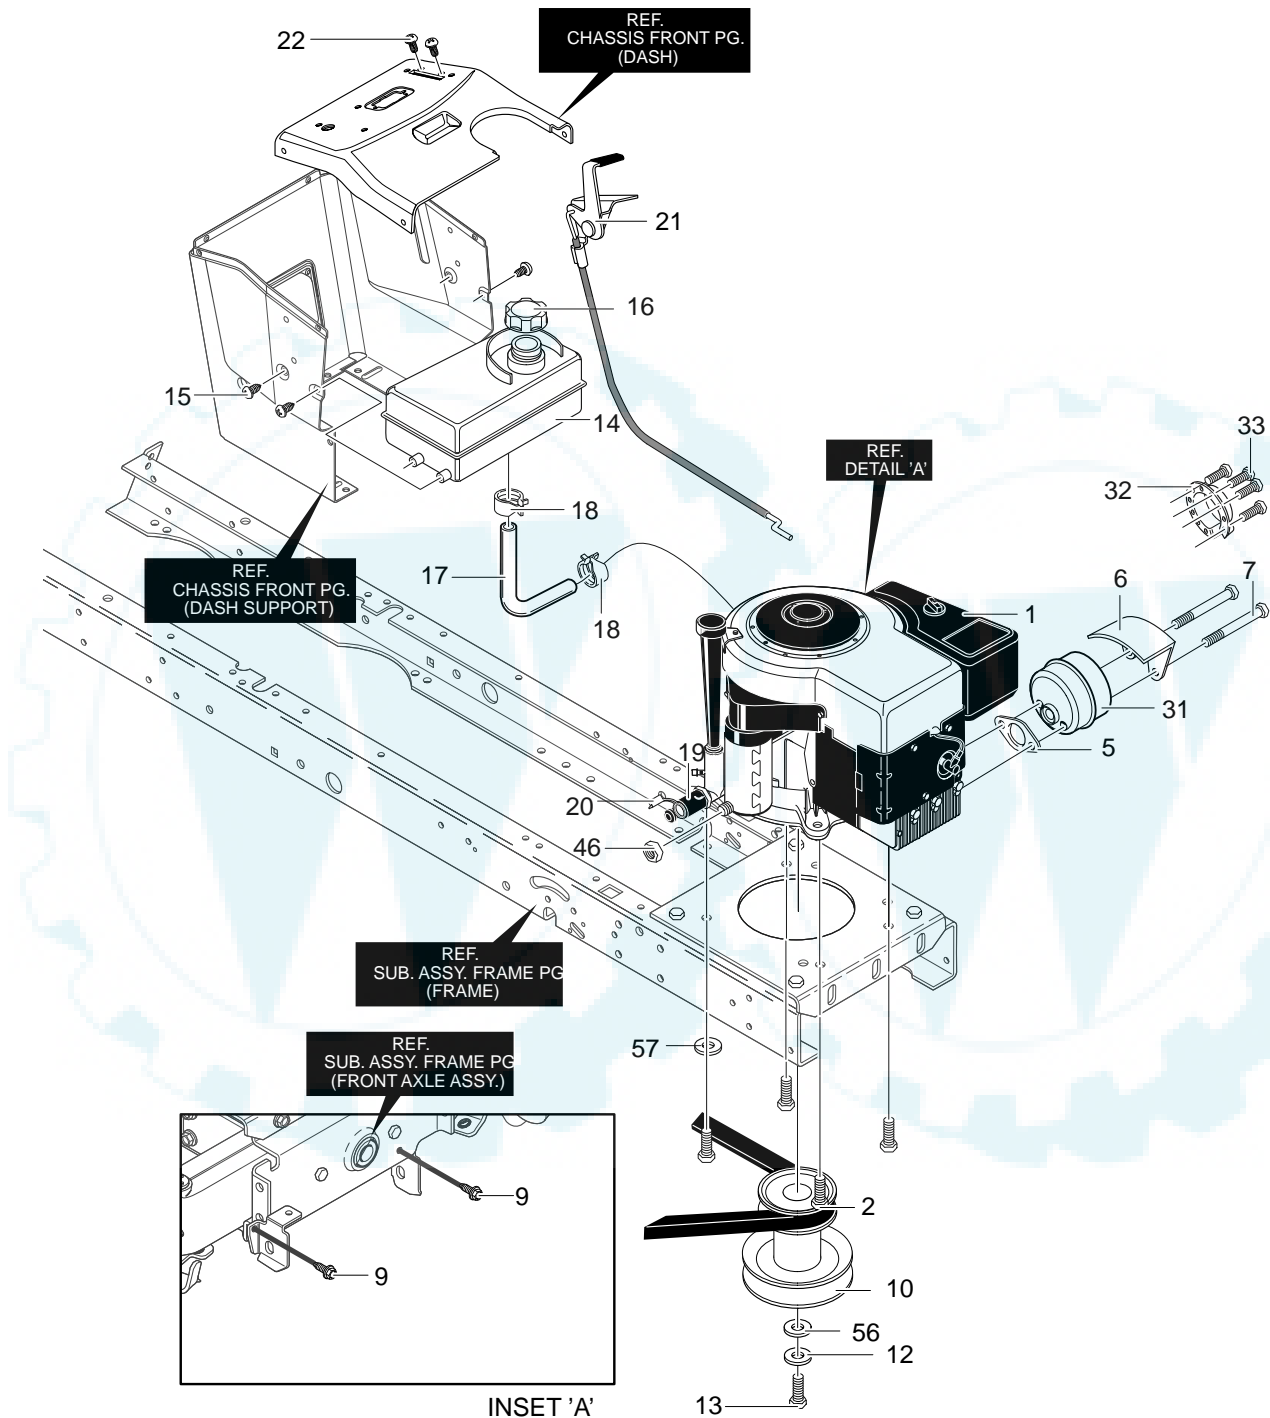

* Contact your nearest transaxle dealer for parts and service.
For information on Replacement Parts see the Central Parts Distributor in your area.

MODEL 40319x98C

REPAIR PARTS MOWER SUSPENSION ASSEMBLY

MODEL 40319x98C

**REPAIR PARTS
MOWER SUSPENSION ASSEMBLY**

Key No.	Description	Part No.	Key No.	Description	Part No.
1	Assembly, Lift Arm	95233-853	25	Grip	94496
2	Screw, 1/2-13x1.50	711917	26	PTO Handle	712034
3	Nut, 1/2-13 Lock	711918	27	Paddle, Switch	95284
4	Bracket, Lift Link	94262-853	28	Screw, Thread Form	711621
5	Washer, Flat	711617	29	Bracket, PTO	94018-853
6	Hair Pin	711676	30	Screw, 5/16-18x.50	780055
9	Hair Pin	711676	31	Lever, PTO	95283
10	Spring, Extension	710235	32	Bolt, Shoulder 3/8-16	711613
15	Link-Lift Handle	711981	33	Hair Pin	711659
16	Washer, Flat	711617	34	Washer, Flat	711615
17	Hair Pin	711676	35	Link PTO	95282
18	Handle, Lift	690532	36	Nut, 3/8-16	711622
19	Torsion Spring	710111	37	Screw 5/16-18x.75	711606
20	Hair Pin	711676	38	Torsion Spring	710141
21	Grip, Lift	94497	40	Spacer	94309
24	Washer, Flat	711616	41	Spacer, Sleeve	56150

MODEL 40319x98C

REPAIR PARTS
ENGINE AND CONTROL ASSEMBLY

344992B

MODEL 40319x98C

**REPAIR PARTS
ENGINE AND CONTROL ASSEMBLY**

Key No.	Description	Part No.	Key No.	Description	Part No.
1	12.5HP (See Engine Manual)	Engine	17	Tubing 14.50 Inches	50118
—	Clip, Speed	94951	18	Clamp, Fuel	336890
2	Engine Bolt 3/8x1.25	0025X7	19	Oil Drain Valve Assembly	325547
5	Muffler Gasket	91309	20	Cap, Oil Drain Valve	327422
6	Shield, Heat	91277	21	Throttle Control	94361
7	Screw, 5/16-18x4.125	712065	22	Screw, #8-16x.38	711637
9	Screw, 5/16-18x.75	711606	31	Muffler	91271
10	Stack Pulley	690456	32	Deflector, Exhaust	23740
12	Washer, Regsptlk	120383	33	Screw, #8-32x.38	712070
13	Bolt, 7/16-20x1.75LG	1x169	46	Nut, 1/4-20 Reghexjam	711601
14	Fuel Tank 1.4 Gal.	94073	56	Washer, Flat	17x170
15	Screw, 15TP	711681	57	Washer, Exlk	711668
16	Fuel Cap	92317			