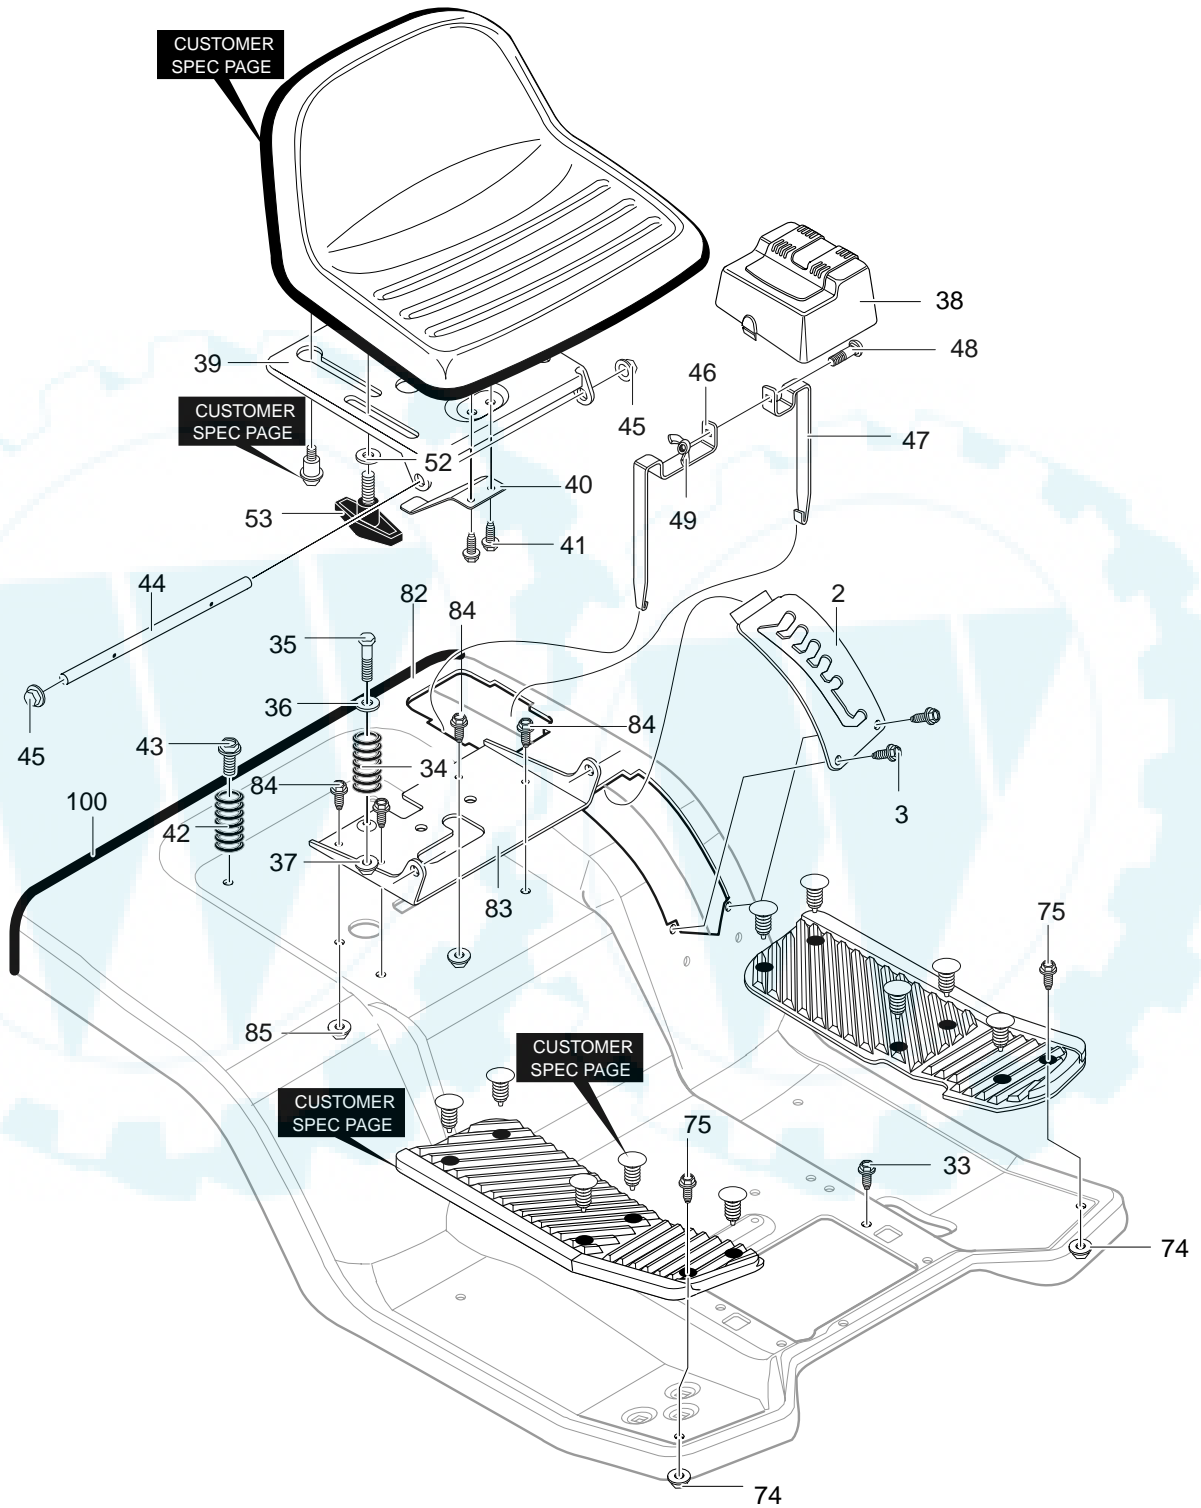

MODEL 40319x98C

REPAIR PARTS REAR CHASSIS ASSEMBLY

344862A

MODEL 40319x98C

REPAIR PARTS REAR CHASSIS ASSEMBLY

Key No.	Description	Part No.	Key No.	Description	Part No.
2	Plate, Lift Detent	95190-853	45	Nut, Push Cap	711627
3	Screw, #12x.50	711741	46	Battery Bracket, LH	95393-853
33	Screw, 5/16-18x.75	711606	47	Battery Bracket, RH	95394-853
34	Spring, Compression	710136-853	48	Bolt, Carriage 1/4-20x.63	711680
35	Shoulder Bolt 1/4-20	711610	49	Nut, Wing 1/4-20	711636
36	Zinc Washer Cup	95293	52	Washer, Flat	711644
37	Nut, 1/4-20 Centerlock	302635	53	Bolt, Wing 5/16-18x.50	711747
38	Cover, Battery	94200	74	Nut, 5/16-18	710026
39	Support, Seat	94154-860	75	Bolt, Carriage 5/16-18x.75	711891
40	Spring-Leaf	94057	82	Seat Deck Pedal	94204-860
41	Screw, 1/4-20x.50	711592	83	Bracket, Pivot Seat	94153-860
42	Spring, Compression	710109-853	84	Screw, 5/16-18x.75	711606
43	Screw, 5/16-18x.75	711606	85	Nut, 5/16-18	711634
44	Hinge Seat Pivot	95294	100	Trim 41.00 Inches	55021