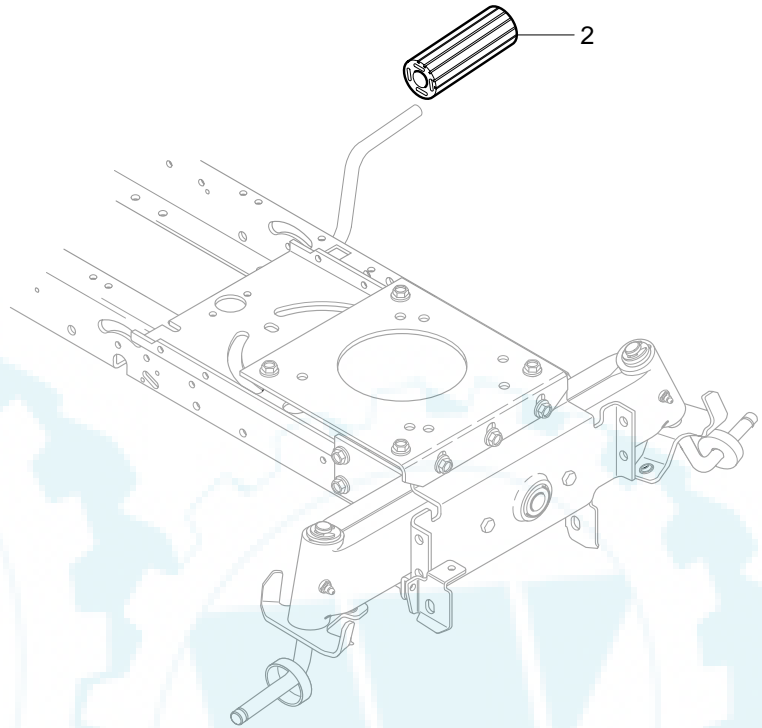

MODEL 40319x98C

**REPAIR PARTS
CUSTOMER SPEC**

MODEL 40319x98C

**REPAIR PARTS
CUSTOMER SPEC**

Key No.	Description	Part No.
1	Ignition Key	327350
2	Cover, Pedal Brake/Clutch	21544
3	Steering Wheel	95185
4	Insert, 4-Spoke	711326
5	Foot Pad RH	95409
6	Foot Pad LH	95408
7	Ratchet Fastener	309325
8	Seat	94163
9	Shoulder Bolt 5/16-18	711740

MODEL 40319x98C

**REPAIR PARTS
CHASSIS & HOOD ASSEMBLY**

MODEL 40319x98C

**REPAIR PARTS
CHASSIS & HOOD ASSEMBLY**

Key No.	Description	Part No.
1	Support, Grille RH	94082-853
2	Support, Grille LH	94083-853
3	Screw, 5/16-18x.75	711606
4	Dash	94074-860
5	Screw, 10-24x.500	711629
6	Steering Bracket	94075
7	Screw, 1/4-14x.50	710197
8	Accesss Panel	95366-860
9	Screw, 10-24x.500	711629
10	Dash Support	95318-860
11	Screw, 5/16-18x.75	711606
12	Hood	690608-860
13	Grille	94079-860
14	Screw, 10-24x.500	711629
15	Lens, RH	94080
16	Lens, LH	94081
17	Reflector, Headlight	94807
18	Reflector, Headlight	94807
19	Bolt, Shoulder	711611
20	Nut, 3/8-16 Hwdflk Whiz	711622
21	Bellows, Steering Post	92059
22	Bumper	94744
—	Instruction Book & Parts List	F-010772J