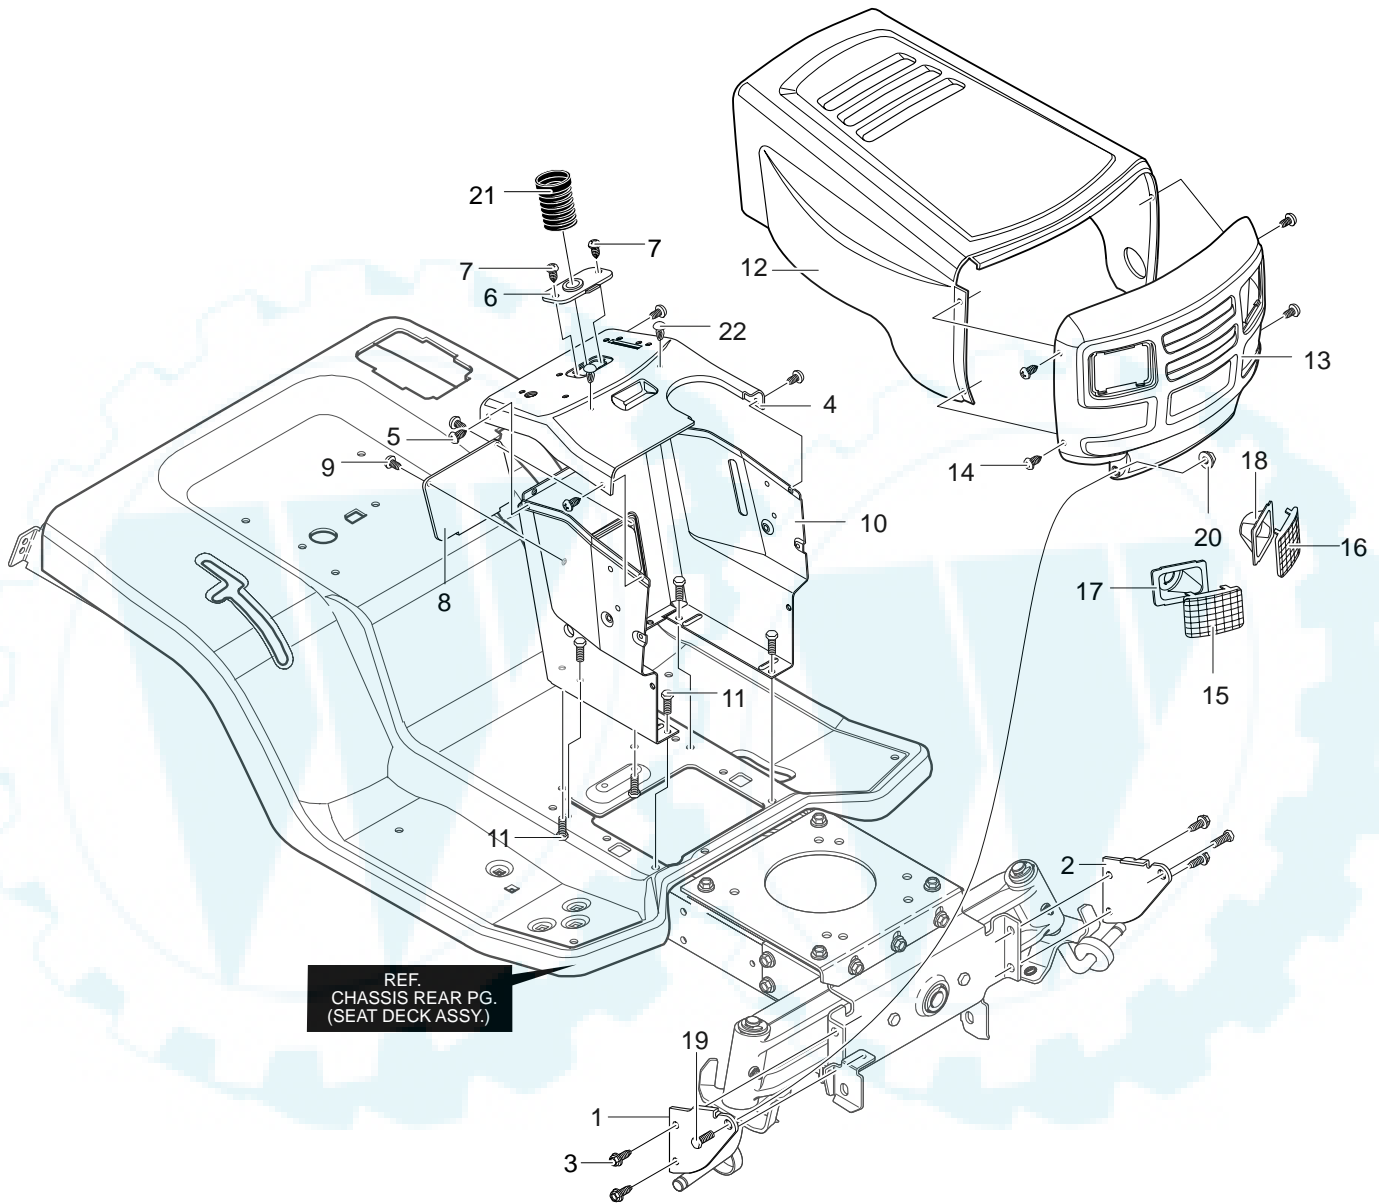

MODEL 40319x98C

**REPAIR PARTS
CUSTOMER SPEC**

MODEL 40319x98C

**REPAIR PARTS
CUSTOMER SPEC**

Key No.	Description	Part No.
1	Ignition Key	327350
2	Cover, Pedal Brake/Clutch	21544
3	Steering Wheel	95185
4	Insert, 4-Spoke	711326
5	Foot Pad RH	95409
6	Foot Pad LH	95408
7	Ratchet Fastener	309325
8	Seat	94163
9	Shoulder Bolt 5/16-18	711740

MODEL 40319x98C

**REPAIR PARTS
CHASSIS & HOOD ASSEMBLY**

MODEL 40319x98C

**REPAIR PARTS
CHASSIS & HOOD ASSEMBLY**

Key No.	Description	Part No.
1	Support, Grille RH	94082-853
2	Support, Grille LH	94083-853
3	Screw, 5/16-18x.75	711606
4	Dash	94074-860
5	Screw, 10-24x.500	711629
6	Steering Bracket	94075
7	Screw, 1/4-14x.50	710197
8	Accesss Panel	95366-860
9	Screw, 10-24x.500	711629
10	Dash Support	95318-860
11	Screw, 5/16-18x.75	711606
12	Hood	690608-860
13	Grille	94079-860
14	Screw, 10-24x.500	711629
15	Lens, RH	94080
16	Lens, LH	94081
17	Reflector, Headlight	94807
18	Reflector, Headlight	94807
19	Bolt, Shoulder	711611
20	Nut, 3/8-16 Hwdflk Whiz	711622
21	Bellows, Steering Post	92059
22	Bumper	94744
—	Instruction Book & Parts List	F-010772J