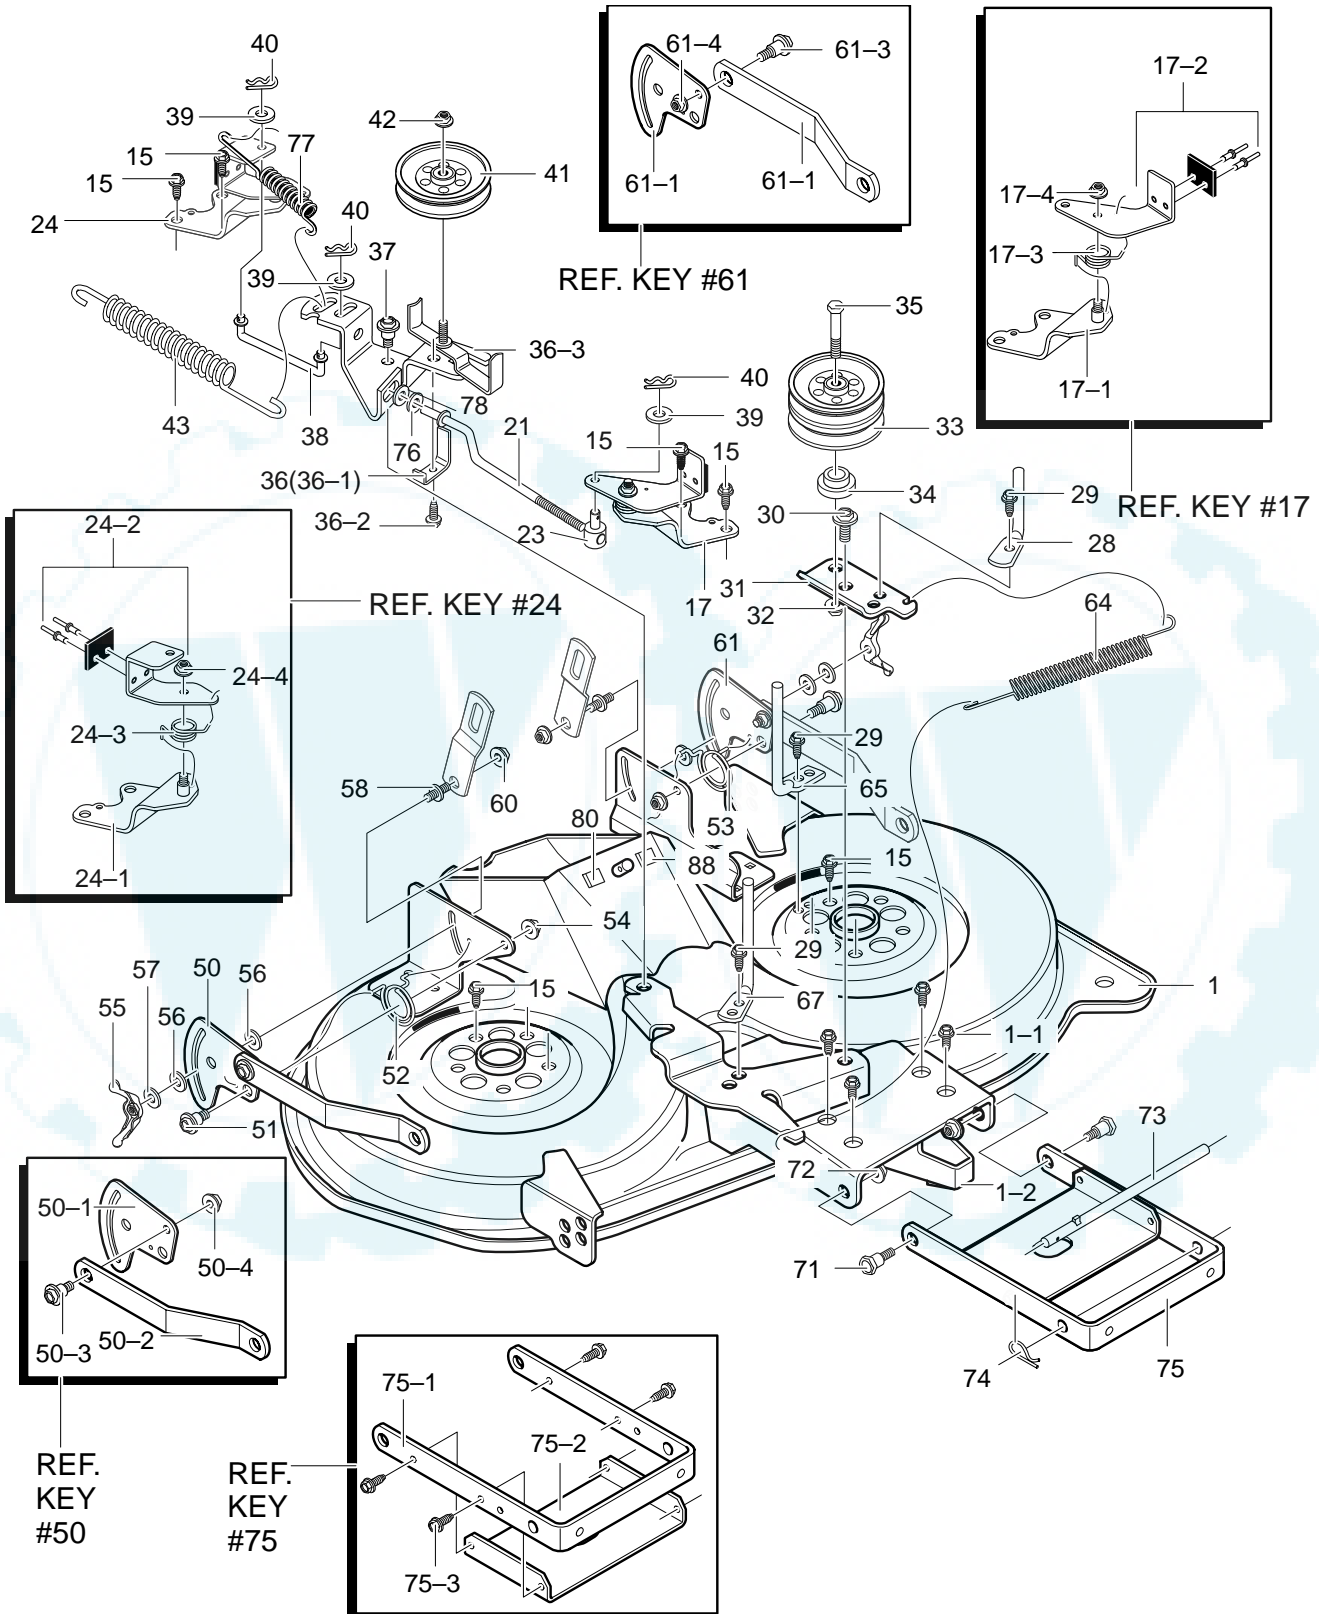

MODEL 40319x98C

REPAIR PARTS DECK ASSEMBLY

MODEL 40319x98C

REPAIR PARTS DECK ASSEMBLY

Key No.	Description	Part No.	Key No.	Description	Part No.
1	Housing, 40" Deck	690109-853	50-1	Plate-Suspension	94128
17	Brake Arm Assembly LH	94665-853	50-2	Suspension Bracket Rear	94055
17-1	Brake Support Assembly LH	94293	50-3	Bolt, Shoulder	710095
17-2	Brake Arm	94291	50-4	Nut, 3/8-16	710140
17-3	Spring, Torsion	710110	51	Bolt, Shoulder	711611
17-4	Nut, 5/16-18	710205	52	Spring, Torsion RH	710112
21	Link, Brake LH	690021	53	Spring, Torsion LH	710113
23	Nut, Adjusting	711591	54	Nut, 3/8-16	711622
24	Brake Arm Assembly RH	94664-853	55	Wingnut, 5/16-18	711600
24-1	Brake Support RH	94294	56	Pad, Friction	94137
24-2	Brake Arm RH	94292	57	Washer	711628
24-3	Spring, Torsion	710077	58	Pin, Hanger	711595
24-4	Nut, 5/16-18	710205	60	Nut, 3/8-16	711622
28	Belt Guide	711912	61	Assy., Plate Rear Sus Brkt., LH	690159-853
29	Screw, 5/16-18x.50	780055	61-1	Plate-Suspension	94128
30	Bolt, Shoulder	711613	61-2	Suspension Bracket, Rear	94055
31	Arm, Double Idler	94261-853	61-3	Bolt, Shoulder	710095
32	Nut, 3/8-16	711622	61-4	Nut, 3/8-16	710140
33	Pulley, Idler Double Vee	94279	64	Spring, Extension	710233
34	Spacer	94269	65	Belt Guide	711913
35	Screw, 3/8-16x3.00	711915	67	Belt Guide	690030
36	Idler Arm Assembly	94973-853	71	Shoulder Bolt	711611
36-1	Spring,-Belt Guide	94312	72	Nut, 3/8-16	711622
36-2	Screw, 1/4-20x.50	710264	73	Rod, Hanger	95295
36-3	Idler Arm	94298	74	Hair Pin	711676
37	Bolt, Shoulder	711613	75	Assembly, Bracket & Stiffener	690058-853
38	Link, Brake RH	690023	75-1	Bracket, Front Suspension	94058
39	Washer, Flat	712480	75-2	Stiffener	95057
40	Hair Pin	711682	75-3	Screw, 5/16-18x.75	710079
41	Pulley, Idler	690024	76	Flatwasher	583409
42	Nut, 3/8-16	711622	77	Spring, Extension	710658
43	Spring, Extension	710234	78	Washer, Flat	712480
50	Assy, Plate,Rear Sus Bkt RH	690158-853	80	Pad, Adhesive	318197