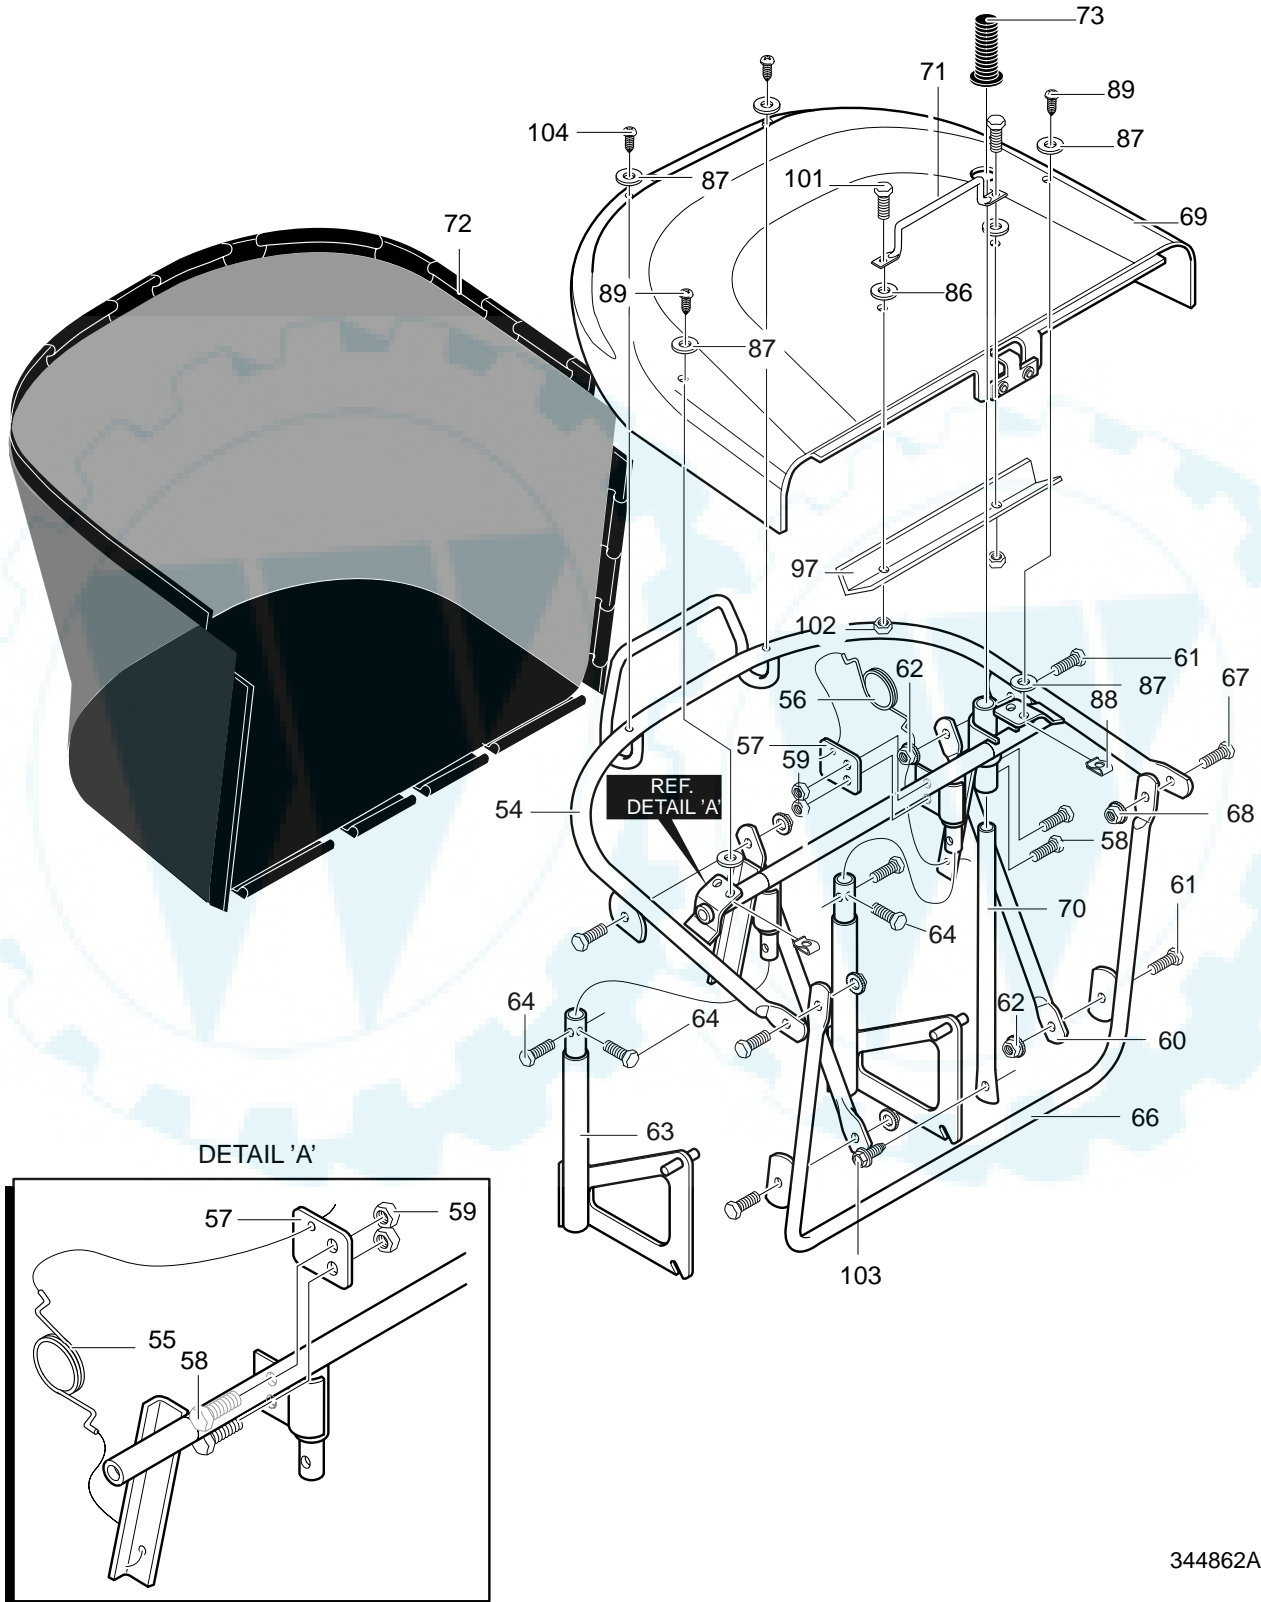

MODEL 40319x98C

**REPAIR PARTS
GRASS BAGGER ASSEMBLY**

344862A

MODEL 40319x98C

REPAIR PARTS GRASS BAGGER ASSEMBLY

Key No.	Description	Part No.	Key No.	Description	Part No.
54	Asm. Weld Upper Frame	690044-853	69	Top Collector Assembly	94908-860
55	Spring, Torsion RH	690003	70	Handle, Dump Collector	690019
56	Spring, Torsion LH	690004	71	Handle, Reba Collector	690506-853
57	Bracket, Spring Collector	95339-853	72	Reba Collector Bag	95389
58	Screw, 1/4-20x.50	711909	73	Rubber Grip	94854
59	Nut, 1/4-20	303008	86	Washer	712129
60	Brace, Frame Collector	94850-853	87	Washer	711921
61	Screw, 1/4-20x.62	711909	88	Nut, 1/4-20 Tinnerman	578107
62	Nut, 1/4-20	303008	89	Screw, 1/4-20x.63	711674
63	Weld Asm. Support Collector	95343-853	97	Brace, Bagger	690010-853
64	Screw, 1/4-20x1.50	711653	101	Screw, 1/4-20x1.50	712068
66	Weld Asm. Front Frame Collect	95349-853	102	Nut, 1/4-20	711632
67	Screw, 1/4-20x.62	711909	103	Screw, #12x.50	711741
68	Nut, 1/4-20	711632	104	Screw, #12x.50	711741