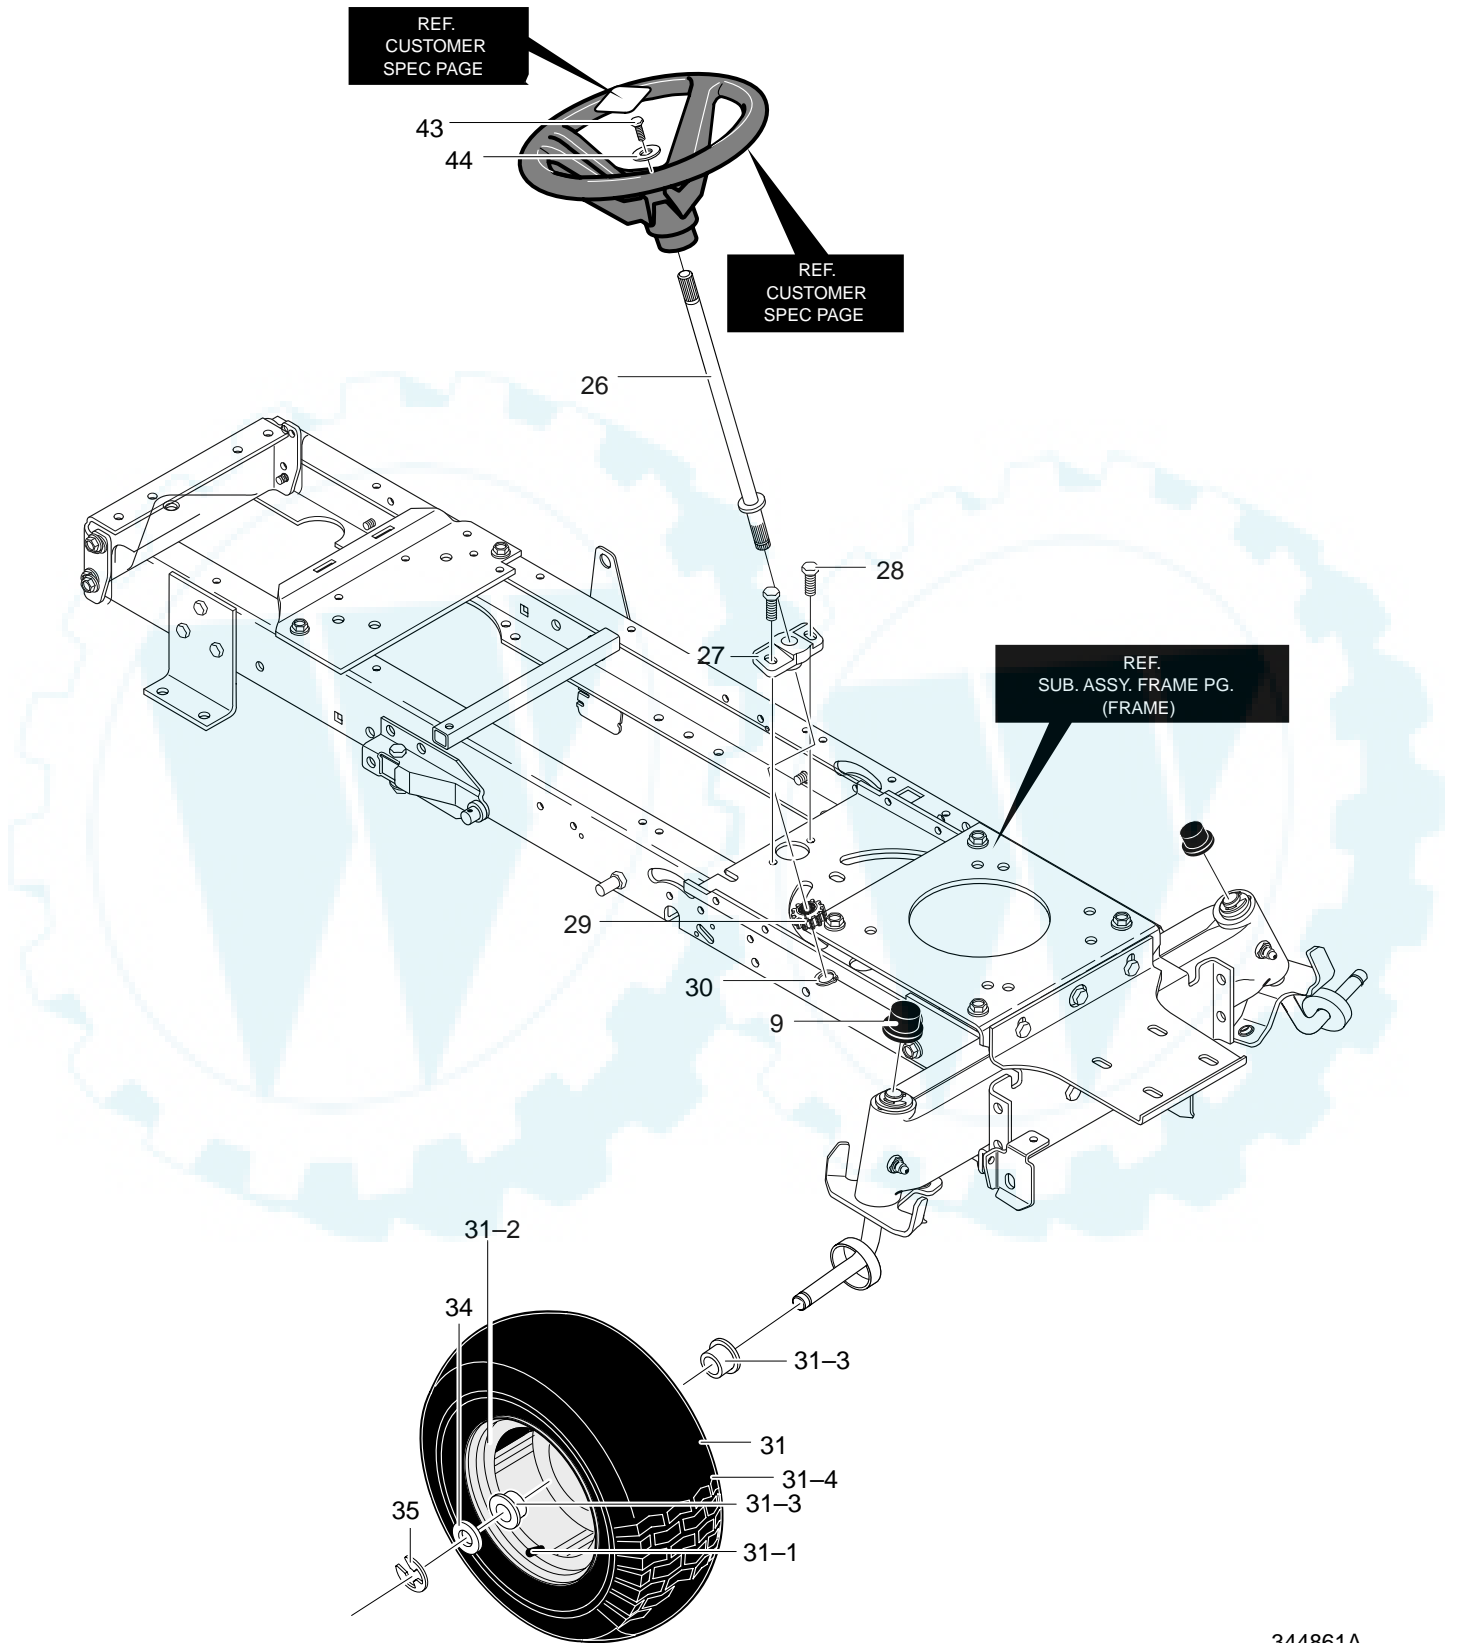

MODEL 40319x98C

REPAIR PARTS FRAME ASSEMBLY

MODEL 40319x98C

REPAIR PARTS FRAME ASSEMBLY

Key No.	Description	Part No.	Key No.	Description	Part No.
60	Engine Plate	94006	78	Hanger, Deck RH	690199
61	Screw, .312-18x.75	26X249	79	Hanger, Deck LH	690198
62	Nut, 5/16-18	015X88	80	Screw, 5/16-18x3.00	180113
67	Nut, 5/16-18	45174	81	Nut, 5/16-18	015X88
68	Guide-Stack Pulley Belt	94310	82	Screw, .312-18x.75	26X249
69	Zerk, Grease	706	83	Drag Link, RH	95328
70	Axle, Cast Machined	95405	84	Drag Link, LH	95329
71	Spindle, Long RH	95182	86	Nut, 3/8-16	015X84
72	Spindle, Long LH	95183	87	Shoulder Bolt	9X57
73	Bearing, Spindle	92527	88	Nut, 3/8-16	015X84
74	Washer, .766IDx1.62ID	17X113	89	Screw, 3/8-16x1.50	01X111
75	E-Ring	0011X3	90	Flatwasher	17X104
76	Washer, Flat	17X195	91	Flatwasher	017X53
77	Hanger, Axle	94007			

MODEL 40319x98C

**REPAIR PARTS
STEERING**

344861A

MODEL 40319x98C

**REPAIR PARTS
STEERING**

Key No.	Description	Part No.
9	Dust Hub Cap	94618
26	Shaft, Steering	94520
27	Bearing-Lower	94124
28	Screw, 5/16-18x.75	711606
29	Gear, Pinion	94122
30	Retaining Ring	710102
31	Tire & Rim	690049
31-1	Valve Stem	338512
31-2	Rim	338517
31-3	Bearing	338513
31-4	Tire	338516
34	Flatwasher	711758
35	E-Ring	0011X3
43	Screw, 1/4-20x.75	711719
44	Flatwasher	711663
—	Hub Cap	94618