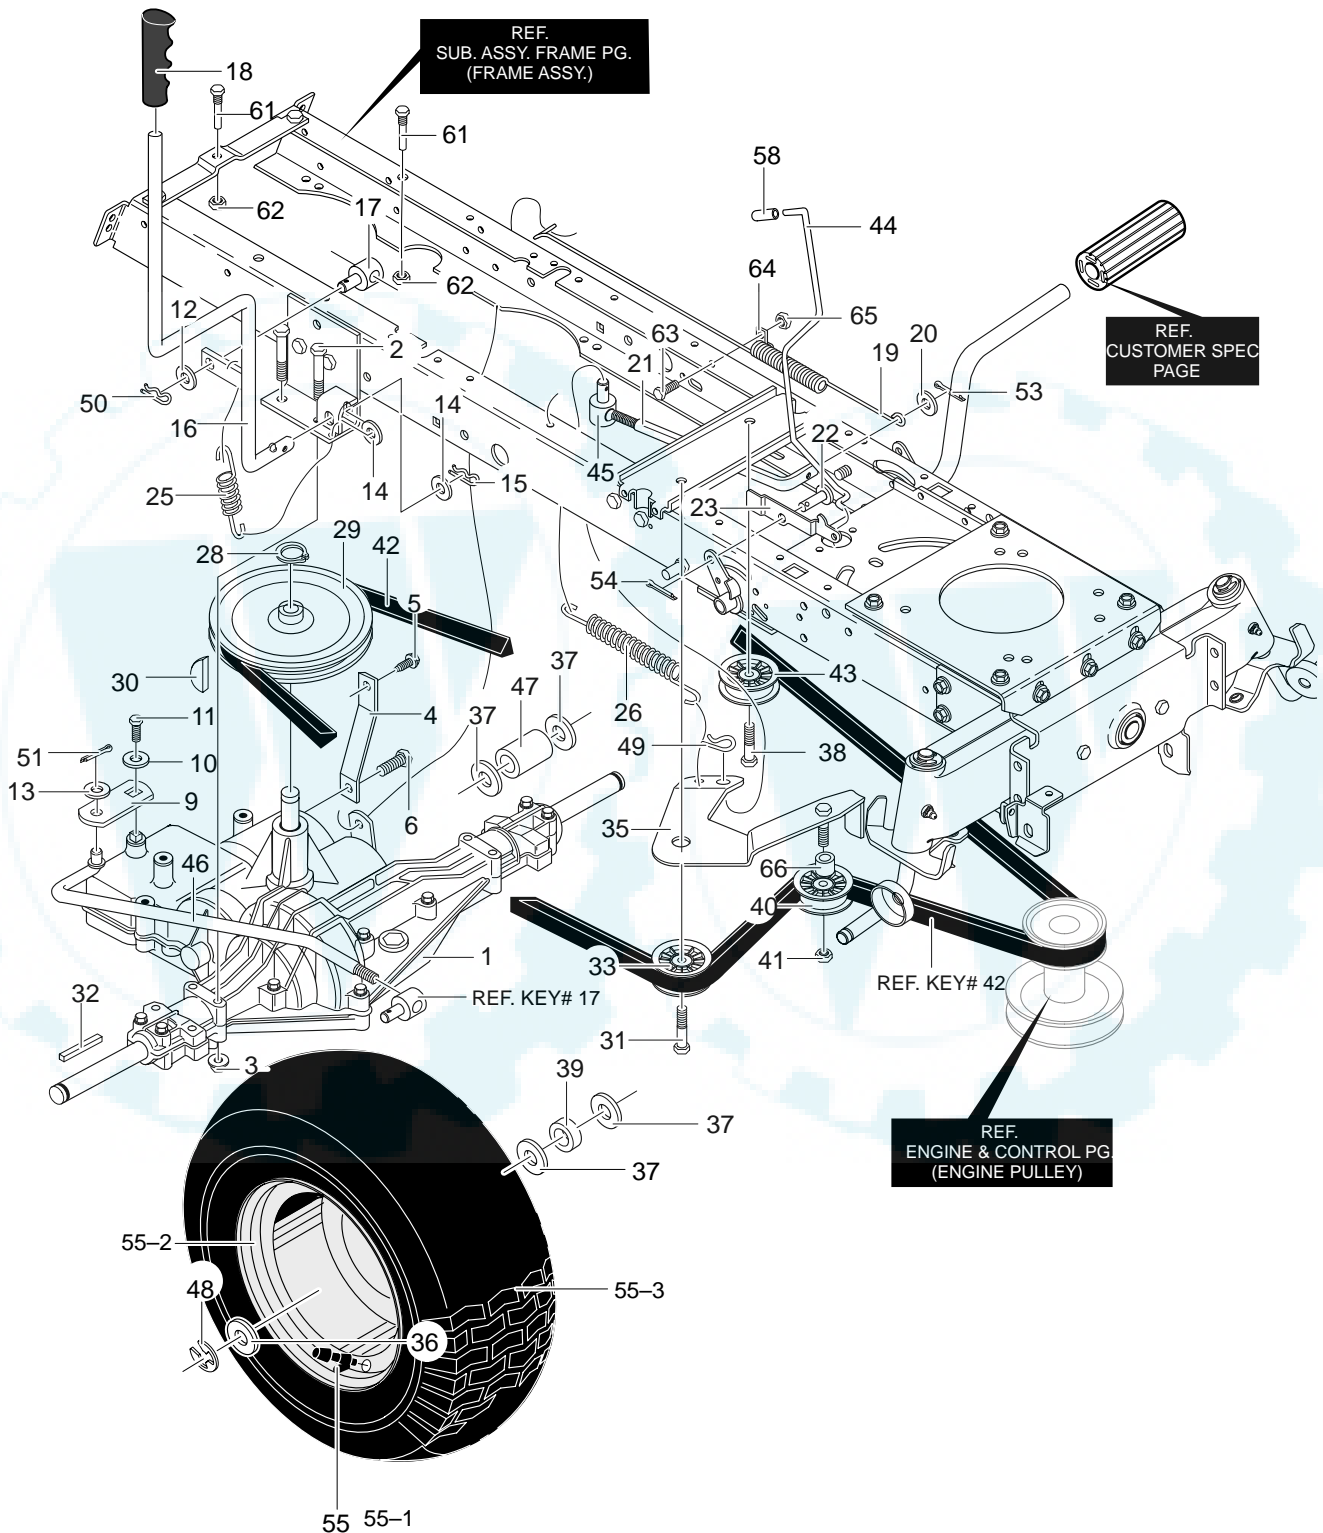

MODEL 40319x98C

REPAIR PARTS MOTION DRIVE

MODEL 40319x98C

REPAIR PARTS MOTION DRIVE

Key No.	Description	Part No.	Key No.	Description	Part No.
1	Transaxle, MST206	*	36	Washer, Flat	711758
2	Screw, 5/16–18X2.50	711669	37	Washer, Flat	711904
3	Nut, 5/16–18	711634	38	Screw, 3/8–16x1.25	711905
4	Bracket, Stabilizer	94620–853	39	Spacer	95418
5	Screw, 5/16–18x.75	711606	40	Pulley, Idler	690409
6	Screw, 5/16–18x.75	710268	41	Nut, 3/8–16	711920
9	Bracket, Shift	94227	42	Belt, V 4L 114.12	94608
10	Washer, Transaxle	711895	43	Pulley, Idler	1001065
11	Screw, 1/4–28x.750	01X145	44	Park Brake Control Rod	690047
12	Washer, Flat	583409	45	Nut, 5/16–18 Adjusting	711898
13	Washer	71072	46	Rod, Shift Link	690027
14	Flatwasher	711894	47	Spacer	95419
15	Hair Pin	711899	48	E-Ring	0011X3
16	Shift Lever	690087	49	Pin, Hair	711659
17	Nut, Adjust	711591	50	Pin, Hair	711682
18	Grip	94497	51	Pin, Cotter	71081
19	Spring, Brake	95424	53	Pin, Cotter	71081
20	Washer, Flat	711921	54	Pin, Cotter	71081
21	Rod, Clutch	690016	55	Tire & Rim	692290
22	Pin, Clevis	711903	55-1	Valve Stem	338512
23	Latch, Park Brake	95290	55-2	Rim	338524
25	Spring	782223	55-3	Tire	338526
26	Spring, Tension	711522	58	Cap, Dump	335980
28	Ring, Ret	0011X7	61	Screw Guide	20619
29	Pulley, 9.0 ODV4L	94571	62	Nut, 1/4–20	710026
30	Key, Hi Pro 606	50795	63	Screw, 1/4–20x.50	313686
31	Screw, 3/8–16x1.25	711905	64	Retainer	711742
32	Key, Square	52928	65	Nut, 1/4–20	780285
33	Pulley, Idler	1001065	66	Spacer 1/2 to 17MM	690369
35	Assy, Idler Arm Traction	94238–853	—	Hubcap	94618

* Contact your nearest transaxle dealer for parts and service.
For information on Replacement Parts see the Central Parts Distributor in your area.