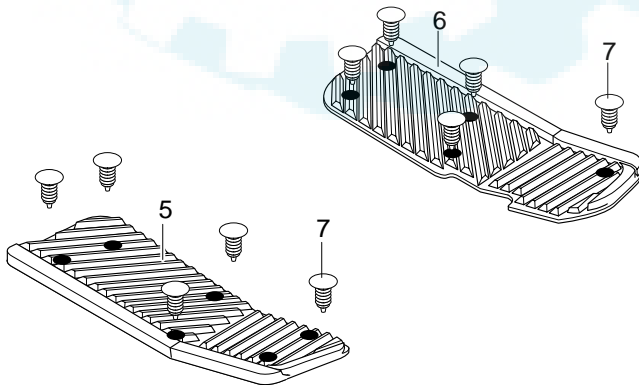

MODEL 40319x98C

**REPAIR PARTS
CUSTOMER SPEC**

MODEL 40319x98C

**REPAIR PARTS
CUSTOMER SPEC**

Key No.	Description	Part No.
1	Ignition Key	327350
2	Cover, Pedal Brake/Clutch	21544
3	Steering Wheel	95185
4	Insert, 4-Spoke	711326
5	Foot Pad RH	95409
6	Foot Pad LH	95408
7	Ratchet Fastener	309325
8	Seat	94163
9	Shoulder Bolt 5/16-18	711740

MODEL 40319x98C

**REPAIR PARTS
CHASSIS & HOOD ASSEMBLY**

MODEL 40319x98C

**REPAIR PARTS
CHASSIS & HOOD ASSEMBLY**

Key No.	Description	Part No.
1	Support, Grille RH	94082-853
2	Support, Grille LH	94083-853
3	Screw, 5/16-18x.75	711606
4	Dash	94074-860
5	Screw, 10-24x.500	711629
6	Steering Bracket	94075
7	Screw, 1/4-14x.50	710197
8	Accesss Panel	95366-860
9	Screw, 10-24x.500	711629
10	Dash Support	95318-860
11	Screw, 5/16-18x.75	711606
12	Hood	690608-860
13	Grille	94079-860
14	Screw, 10-24x.500	711629
15	Lens, RH	94080
16	Lens, LH	94081
17	Reflector, Headlight	94807
18	Reflector, Headlight	94807
19	Bolt, Shoulder	711611
20	Nut, 3/8-16 Hwdflk Whiz	711622
21	Bellows, Steering Post	92059
22	Bumper	94744
—	Instruction Book & Parts List	F-010772J