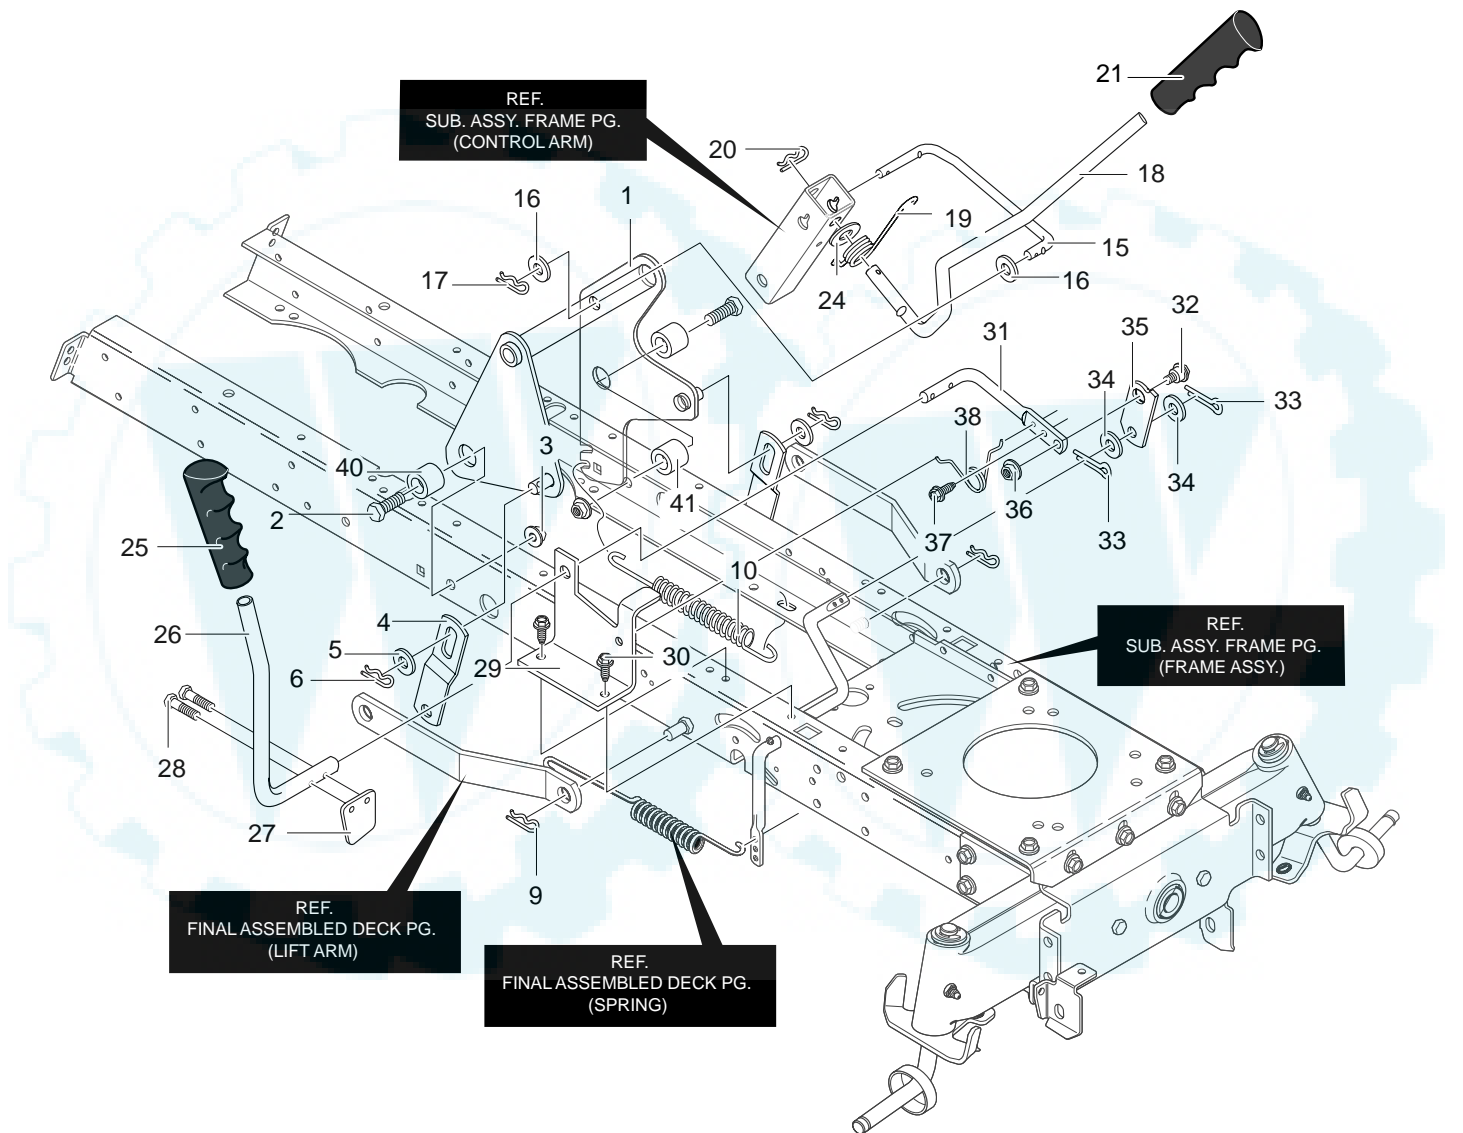

MODEL 40319x98C

**REPAIR PARTS
MOWER SUSPENSION ASSEMBLY**

Key No.	Description	Part No.	Key No.	Description	Part No.
1	Assembly, Lift Arm	95233-853	25	Grip	94496
2	Screw, 1/2-13x1.50	711917	26	PTO Handle	712034
3	Nut, 1/2-13 Lock	711918	27	Paddle, Switch	95284
4	Bracket, Lift Link	94262-853	28	Screw, Thread Form	711621
5	Washer, Flat	711617	29	Bracket, PTO	94018-853
6	Hair Pin	711676	30	Screw, 5/16-18x.50	780055
9	Hair Pin	711676	31	Lever, PTO	95283
10	Spring, Extension	710235	32	Bolt, Shoulder 3/8-16	711613
15	Link-Lift Handle	711981	33	Hair Pin	711659
16	Washer, Flat	711617	34	Washer, Flat	711615
17	Hair Pin	711676	35	Link PTO	95282
18	Handle, Lift	690532	36	Nut, 3/8-16	711622
19	Torsion Spring	710111	37	Screw 5/16-18x.75	711606
20	Hair Pin	711676	38	Torsion Spring	710141
21	Grip, Lift	94497	40	Spacer	94309
24	Washer, Flat	711616	41	Spacer, Sleeve	56150

MODEL 40319x98C

REPAIR PARTS
ENGINE AND CONTROL ASSEMBLY

344992B

MODEL 40319x98C

**REPAIR PARTS
ENGINE AND CONTROL ASSEMBLY**

Key No.	Description	Part No.	Key No.	Description	Part No.
1	12.5HP (See Engine Manual)	Engine	17	Tubing 14.50 Inches	50118
—	Clip, Speed	94951	18	Clamp, Fuel	336890
2	Engine Bolt 3/8x1.25	0025X7	19	Oil Drain Valve Assembly	325547
5	Muffler Gasket	91309	20	Cap, Oil Drain Valve	327422
6	Shield, Heat	91277	21	Throttle Control	94361
7	Screw, 5/16-18x4.125	712065	22	Screw, #8-16x.38	711637
9	Screw, 5/16-18x.75	711606	31	Muffler	91271
10	Stack Pulley	690456	32	Deflector, Exhaust	23740
12	Washer, Regsptlk	120383	33	Screw, #8-32x.38	712070
13	Bolt, 7/16-20x1.75LG	1x169	46	Nut, 1/4-20 Reghexjam	711601
14	Fuel Tank 1.4 Gal.	94073	56	Washer, Flat	17x170
15	Screw, 15TP	711681	57	Washer, Exlk	711668
16	Fuel Cap	92317			