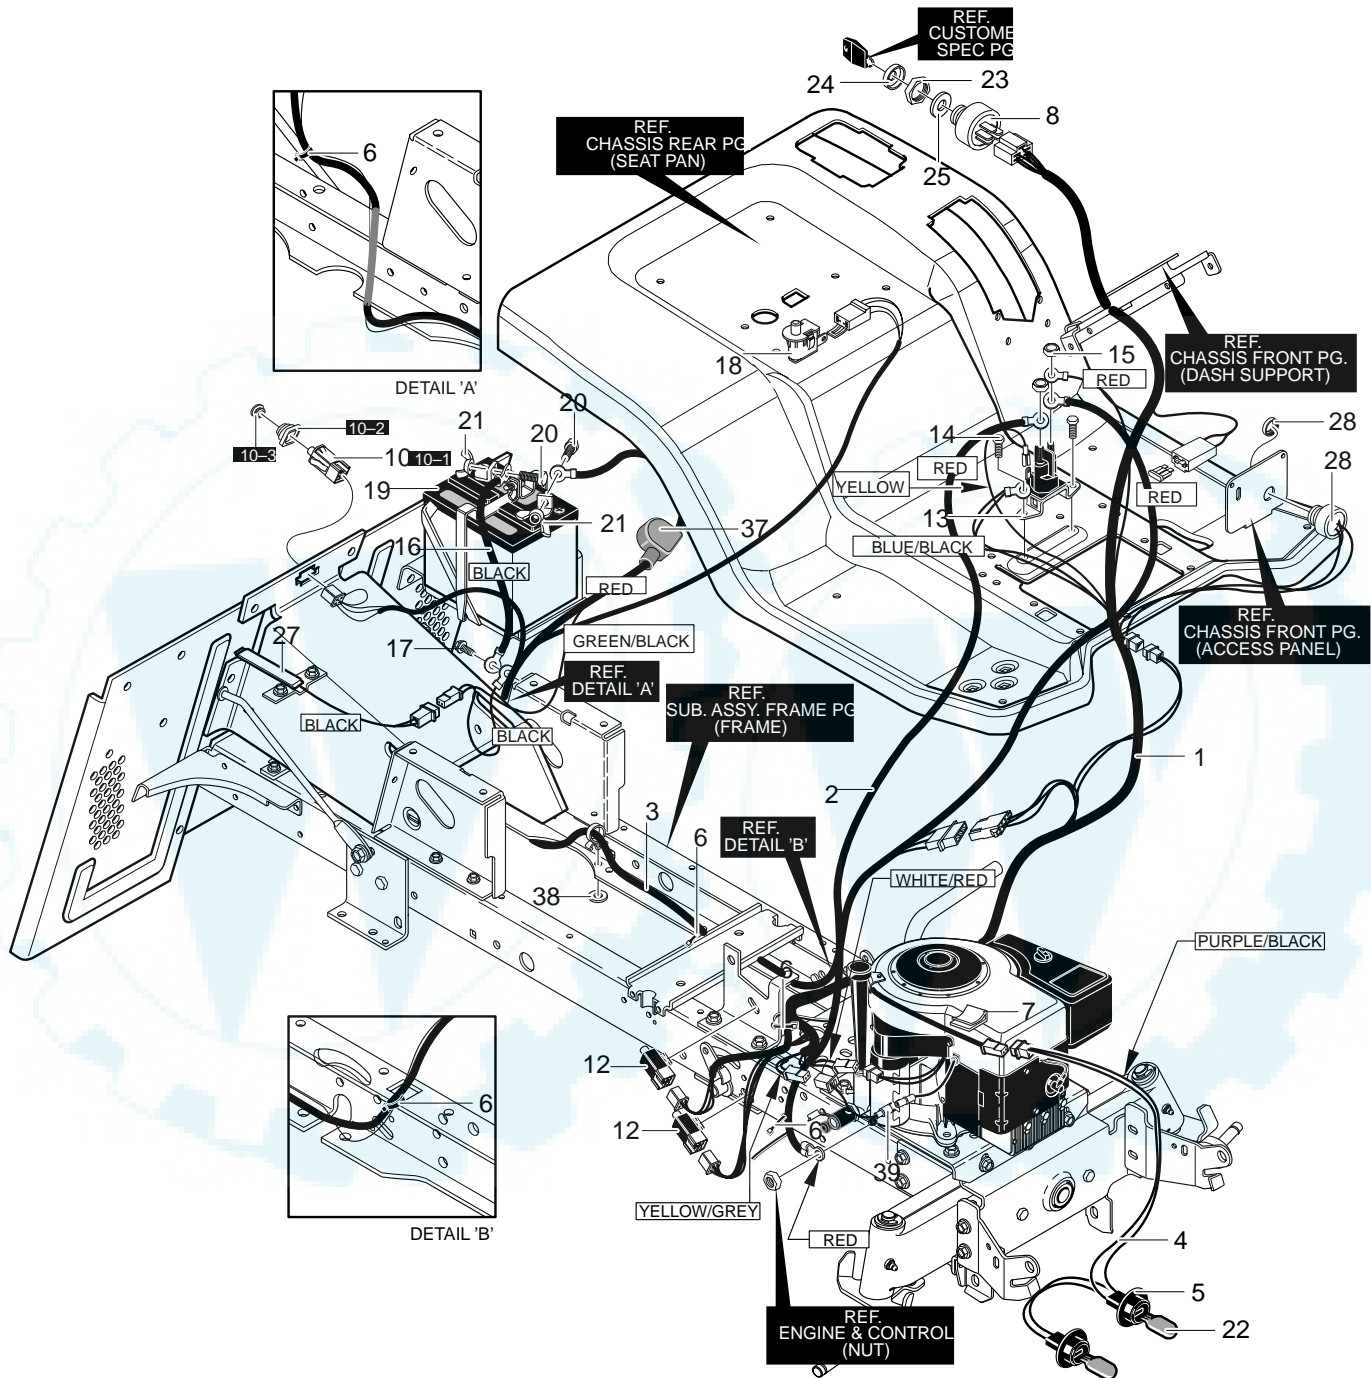

MODEL 40319x98C

REPAIR PARTS
DECK ASSEMBLY

MODEL 40319x98C

REPAIR PARTS DECK ASSEMBLY

Key No.	Description	Part No.	Key No.	Description	Part No.
2	Assembly, Jackshaft Housing	94305	12	Washer, Bellville	17x166
2-1	Housing, Jackshaft	94282	13	Flatwasher	17x165
2-2	Bearing, Lower Jackshaft	92282	14	Nut, 9/16-18	711910
2-3	Bearing, Upper Jackshaft	92281	15	Screw, 3/8-16x1.00	711911
2-4	Spacer	90904	16	Pulley Cover	94288-853
3	Pulley, Deck	690020	44	Belt, V 46.5LG	710231
4	Jackshaft	91922	45	Belt, Deck	690071
5	Flatwasher	17x165	46	Gauge Wheel	92683
6	Spacer	91903	47	Shoulder Bolt	711746
8	Nut, 9/16-18	711910	48	Flatwasher	711615
9	Adapter, Deck	94207	49	Nut, 3/8-16	711622
10	Blade, LH	690499	66	Circle Pin	711764
11	Blade, RH	690500	79	Rod, Belt Guide	95280

MODEL 40319x98C

REPAIR PARTS ELECTRICAL ASSEMBLY

MODEL 40319x98C

REPAIR PARTS ELECTRICAL ASSEMBLY

Key No.	Description	Part No.	Key No.	Description	Part No.
1	Wire Harness	95380	16	Ground Wire	95420
2	Wire, Lead Solenoid to Start	711579	17	Screw, 1/4x.50	711619
3	Rear Harness	95381	18	Seat Switch	94159
4	Wire Harness, Headlight	340513	19	Battery 5 Plate	92739
5	Socket, Lamp	92372	20	Bolt, 1/4-20x.63	711680
6	Cable Tie	57444	21	Wing Nut	711636
7	Wire Clip, Adhesive	55939	22	Light Bulb	90084
8	Switch, Ignition	94878	23	Nut, 5/8-8 Acme Delta	327352
10	Assy, Switch Double Pole Delta	690106	24	Boot, Ign. Switch	300194
10-1	Switch, Double	320082	25	Washer, Regintlk	313683
10-2	Boot, Switch	690074	27	Tape Switch	95330
10-3	Switch Cap	690075	28	Buzzer, For Bag Full	95391
12	Switch, Limit	94136	37	Boot, Battery	335417
13	Solenoid	94613	38	Flatwasher	711666
14	Screw 1/4x.50	711619	39	Harness Adapter	94348
15	Nut, 1/4-20	711632		15 Amp Fuse	302031