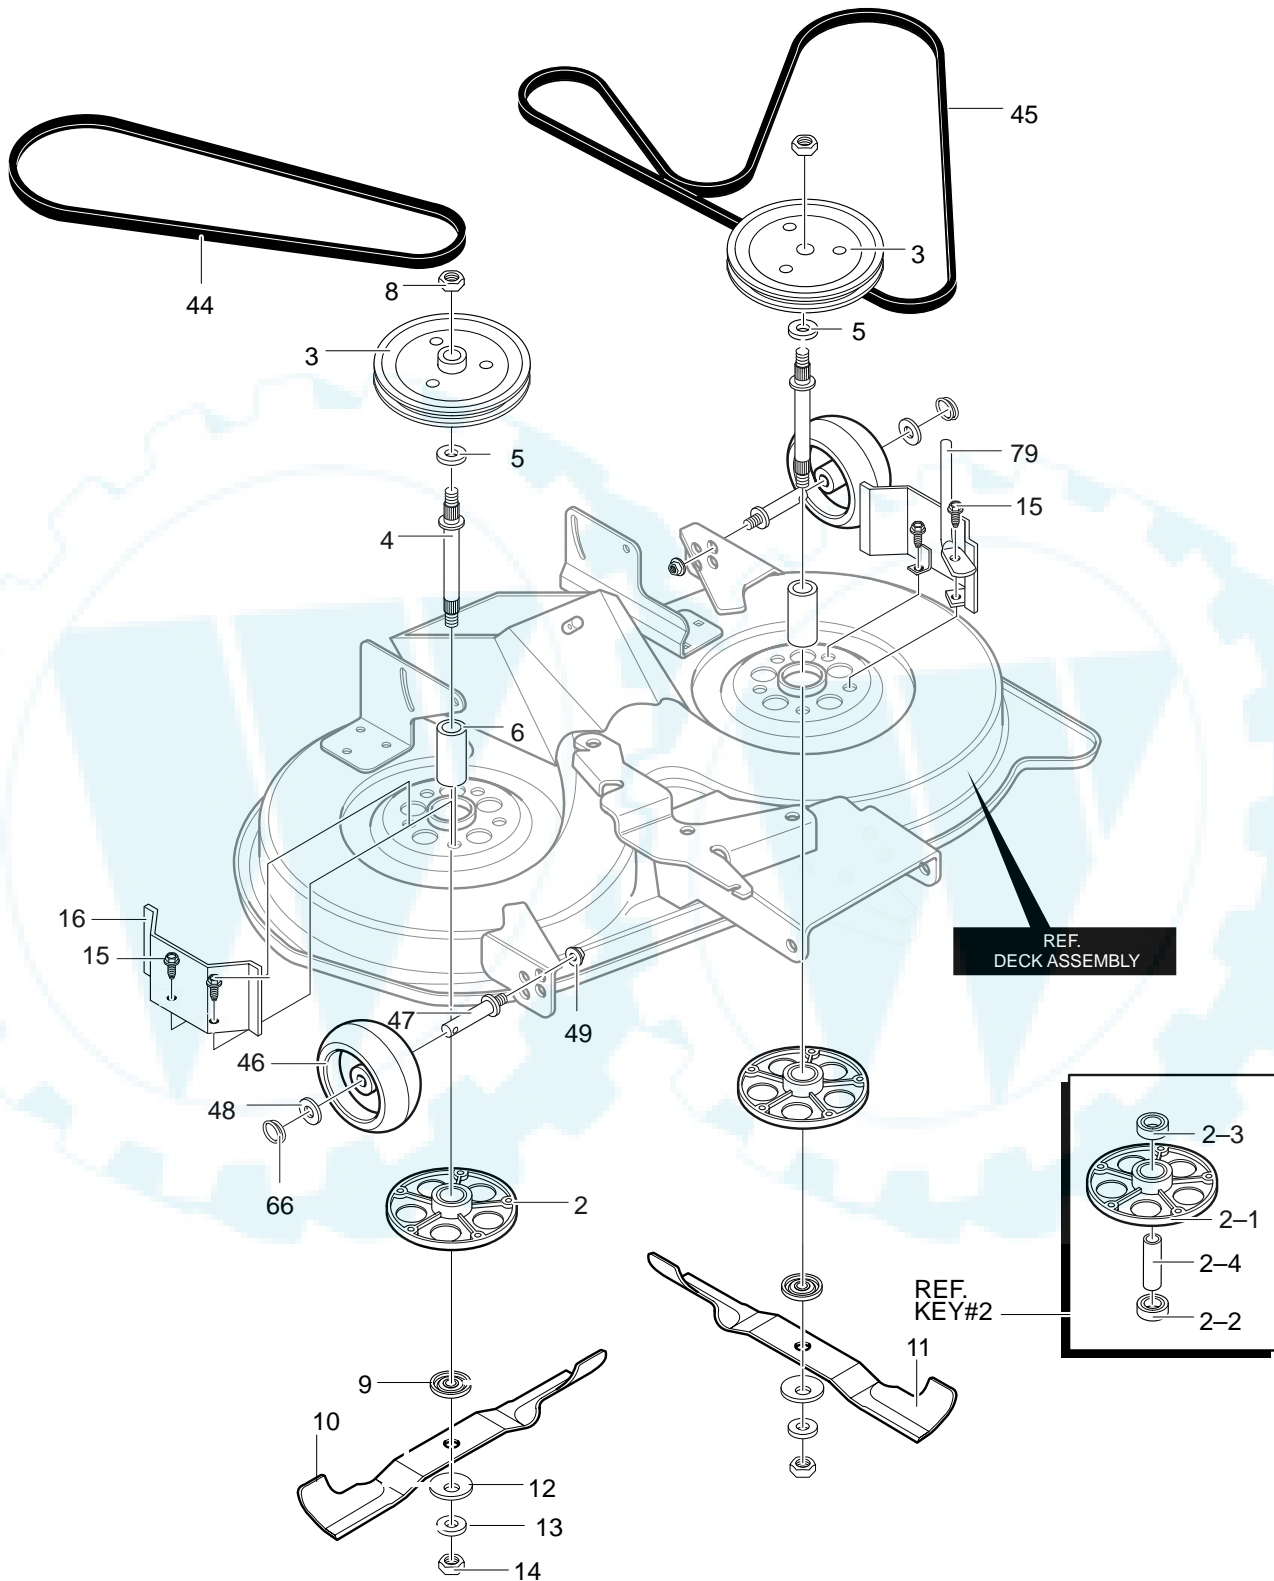

MODEL 40319x98C

REPAIR PARTS
DECK ASSEMBLY

MODEL 40319x98C

REPAIR PARTS DECK ASSEMBLY

Key No.	Description	Part No.	Key No.	Description	Part No.
2	Assembly, Jackshaft Housing	94305	12	Washer, Bellville	17x166
2-1	Housing, Jackshaft	94282	13	Flatwasher	17x165
2-2	Bearing, Lower Jackshaft	92282	14	Nut, 9/16-18	711910
2-3	Bearing, Upper Jackshaft	92281	15	Screw, 3/8-16x1.00	711911
2-4	Spacer	90904	16	Pulley Cover	94288-853
3	Pulley, Deck	690020	44	Belt, V 46.5LG	710231
4	Jackshaft	91922	45	Belt, Deck	690071
5	Flatwasher	17x165	46	Gauge Wheel	92683
6	Spacer	91903	47	Shoulder Bolt	711746
8	Nut, 9/16-18	711910	48	Flatwasher	711615
9	Adapter, Deck	94207	49	Nut, 3/8-16	711622
10	Blade, LH	690499	66	Circle Pin	711764
11	Blade, RH	690500	79	Rod, Belt Guide	95280