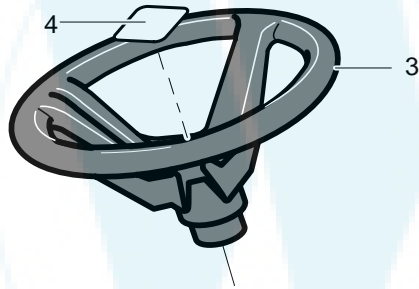

MODEL 40319x98C

**REPAIR PARTS
CUSTOMER SPEC**

MODEL 40319x98C

**REPAIR PARTS
CUSTOMER SPEC**

Key No.	Description	Part No.
1	Ignition Key	327350
2	Cover, Pedal Brake/Clutch	21544
3	Steering Wheel	95185
4	Insert, 4-Spoke	711326
5	Foot Pad RH	95409
6	Foot Pad LH	95408
7	Ratchet Fastener	309325
8	Seat	94163
9	Shoulder Bolt 5/16-18	711740

MODEL 40319x98C

REPAIR PARTS REAR CHASSIS ASSEMBLY

344862A

MODEL 40319x98C

REPAIR PARTS REAR CHASSIS ASSEMBLY

Key No.	Description	Part No.	Key No.	Description	Part No.
2	Plate, Lift Detent	95190-853	45	Nut, Push Cap	711627
3	Screw, #12x.50	711741	46	Battery Bracket, LH	95393-853
33	Screw, 5/16-18x.75	711606	47	Battery Bracket, RH	95394-853
34	Spring, Compression	710136-853	48	Bolt, Carriage 1/4-20x.63	711680
35	Shoulder Bolt 1/4-20	711610	49	Nut, Wing 1/4-20	711636
36	Zinc Washer Cup	95293	52	Washer, Flat	711644
37	Nut, 1/4-20 Centerlock	302635	53	Bolt, Wing 5/16-18x.50	711747
38	Cover, Battery	94200	74	Nut, 5/16-18	710026
39	Support, Seat	94154-860	75	Bolt, Carriage 5/16-18x.75	711891
40	Spring-Leaf	94057	82	Seat Deck Pedal	94204-860
41	Screw, 1/4-20x.50	711592	83	Bracket, Pivot Seat	94153-860
42	Spring, Compression	710109-853	84	Screw, 5/16-18x.75	711606
43	Screw, 5/16-18x.75	711606	85	Nut, 5/16-18	711634
44	Hinge Seat Pivot	95294	100	Trim 41.00 Inches	55021