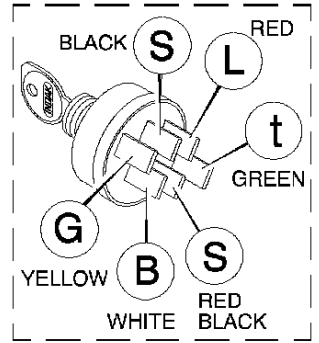

POS.	FUNCTION	CIRCUIT (MAKE)
1	OFF	G+t
2	RUN LIGHTS	B+L
3	RUN	NONE
4	START	S+S

t NO TERMINAL MARKING