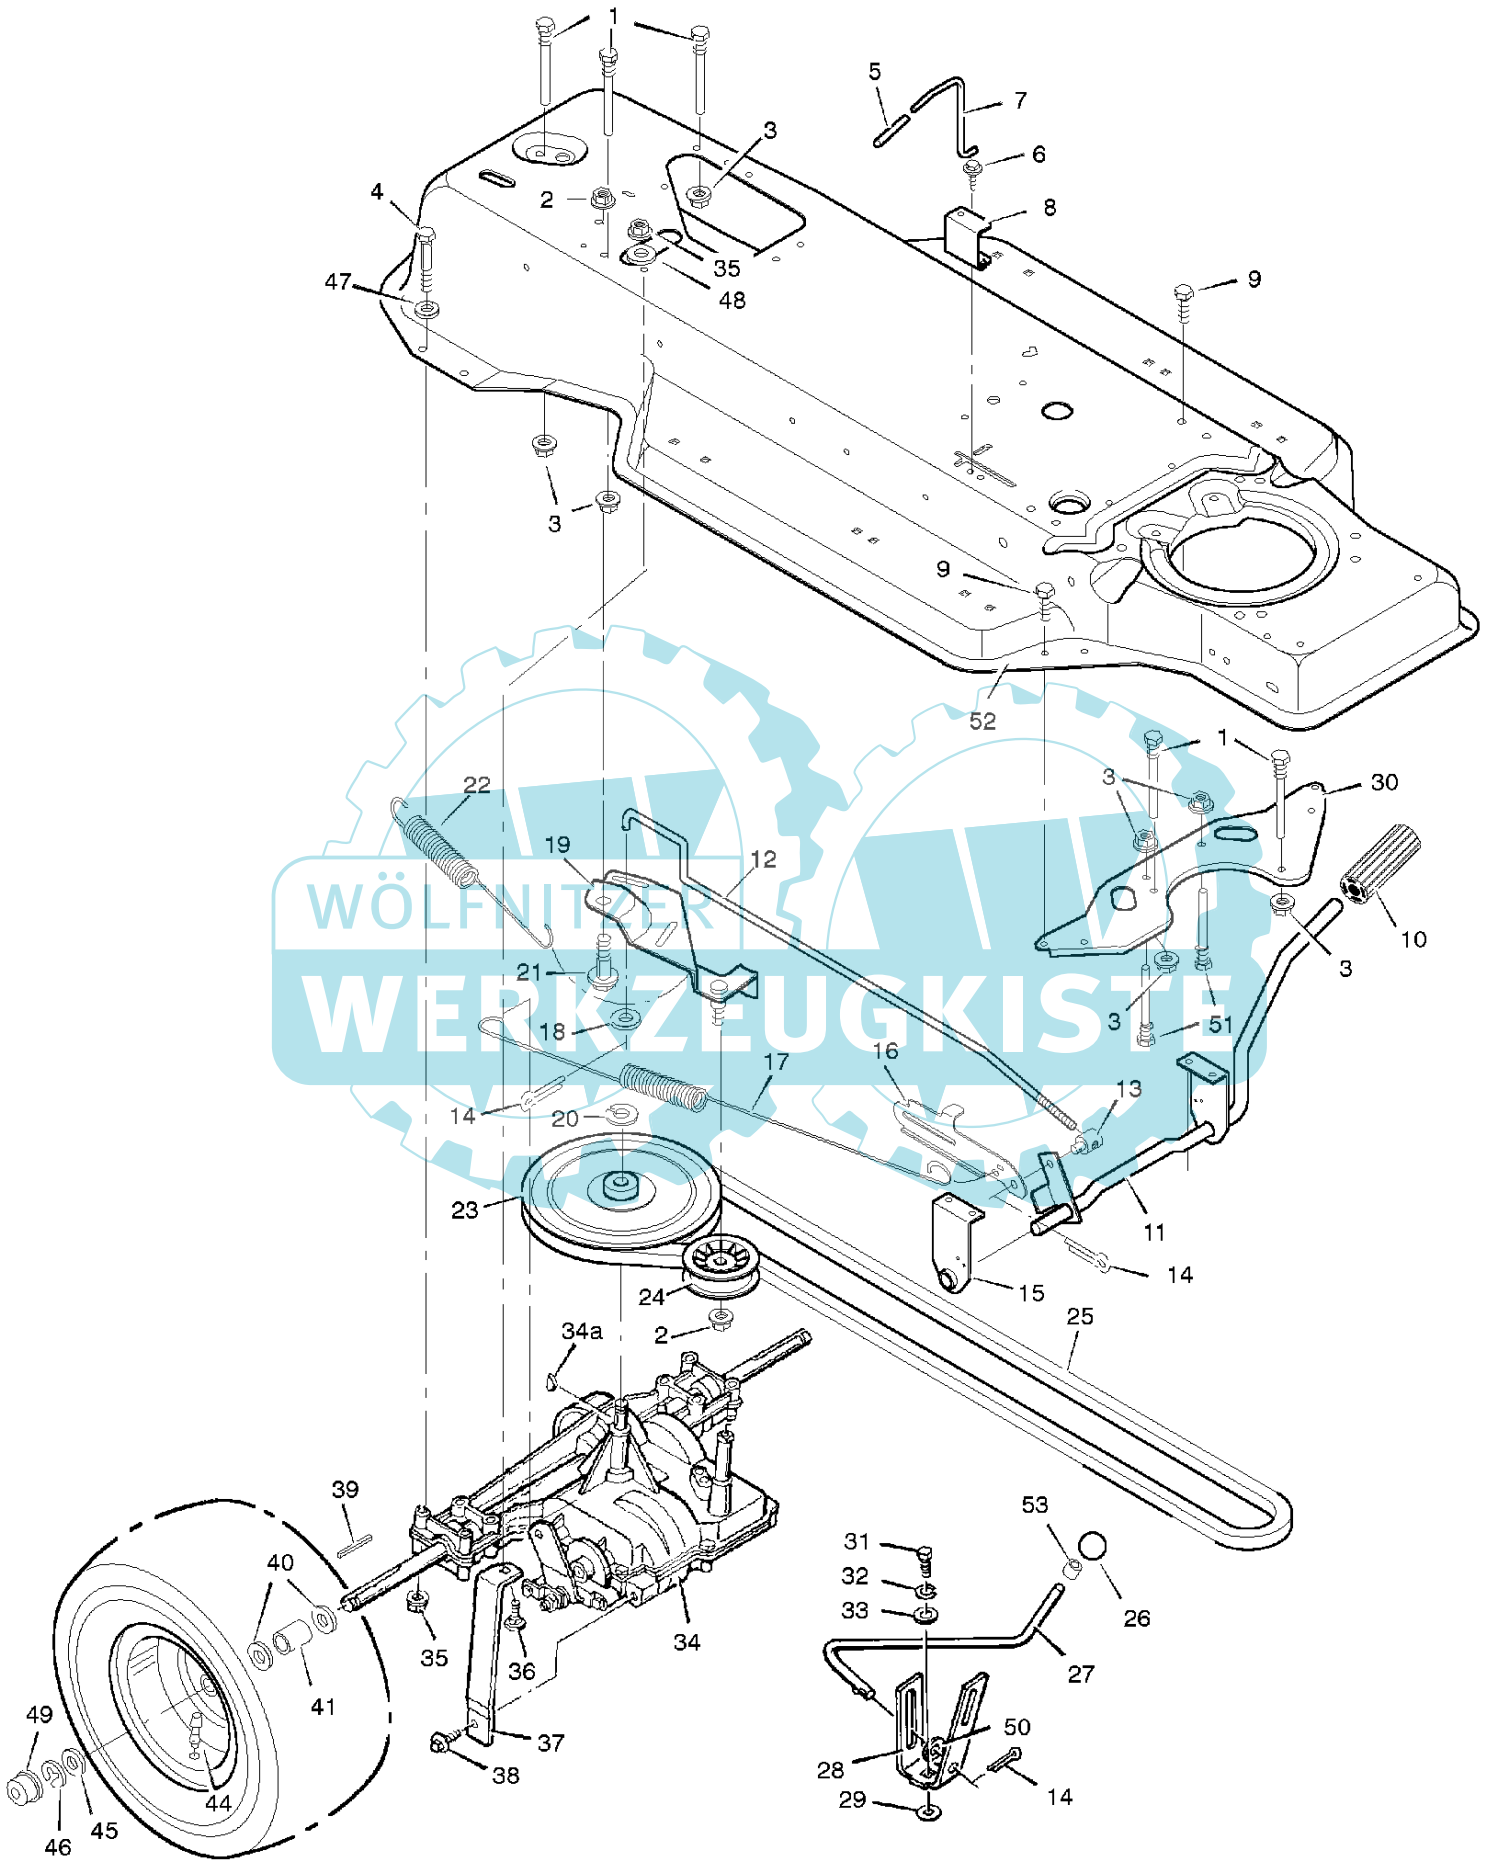

POS.	FUNCTION	CIRCUIT (MAKE)
1	OFF	G+t
2	RUN LIGHTS	B+L
3	RUN	NONE
4	START	S+S

t NO TERMINAL MARKING

Referenznummer	Artikelnummer	Menge	S/P/F	Description
1	091031	1	S	Switch, Seat Sensor
2	153702MA	1	/P	Locknut
3	001103MA	1	/P	Bolt, Hex
4	091414	1		Battery
--	055702	1		Acid, Battery (Electrolyte)
5	0024X9MA	1	/P	Cable, Battery Ground
6	26X249MA	1	/P	Screw
7	024X29MA	1	/P	Cable, Red Battery
8	091488	1	S	Cap, Ignition
9	024285	1		Solenoid
10	091489MA	1	/P	Nut
11	26X214MA	1	/P	Screw
12	092377MA	1	/P	Switch, Ignition
13	020729	1	S	Key, Ignition
14	250X50MA	1	/P	Harness, Chassis Wire
15	054212	1	S	Fuse
16	407078MA	1	/P	Holder, Fuse
18	26X233MA	1	/P	Screw
19	024273MA	1	/P	Switch, Clutch
20	0025X2MA	1	/P	Screw
21	092372	1	S	Socket, Light
22	090084MA	1	/P	Bulb, Light
23	250X40MA	1	/P	Harness, Light Wire
24	054148MA	1	/P	Cover, Terminal
25		1		UNKNOWN

WÖLFNITZER
WERKZEUGKISTE

Reihennummer	Artikelnummer	Menge	S/P/F	Description
1	092317MA	1	/P	Fuel Cap
2	092342	1		Fuel Tank
3	092371	1		Hose Clamp
4	023717	1		Fuel Line
5	023713MA	1	/P	Hose Clamp
6	26X201MA	1	/P	Screw
7	92331E701	1		Support, Dash
8	092371MA	1	/P	Throttle Control
9	-----	1	F	Engine *
11	0025X7MA	1	/P	Bolt, Engine Mount
12	092318	1		Stack Pulley Assembly
13	019X35MA	1	/P	Lockwasher
14	01X140MA	1	/P	Bolt, Hex
15	17X170MA	1	/P	Washer
16	692236	1	/P	Gasket
17	091271	1	S	Muffler
18	023740 Z	1		Deflector, Muffler
19	26X208MA	1	/P	Screw
20	092378MA	1	/P	Lock, Screw
21	01X134MA	1	/P	Bolt
22	092381SE	1	S	Shield, Heat
23	0025X2MA	1	/P	Bolt
24	018X32MA	1	/P	Washer