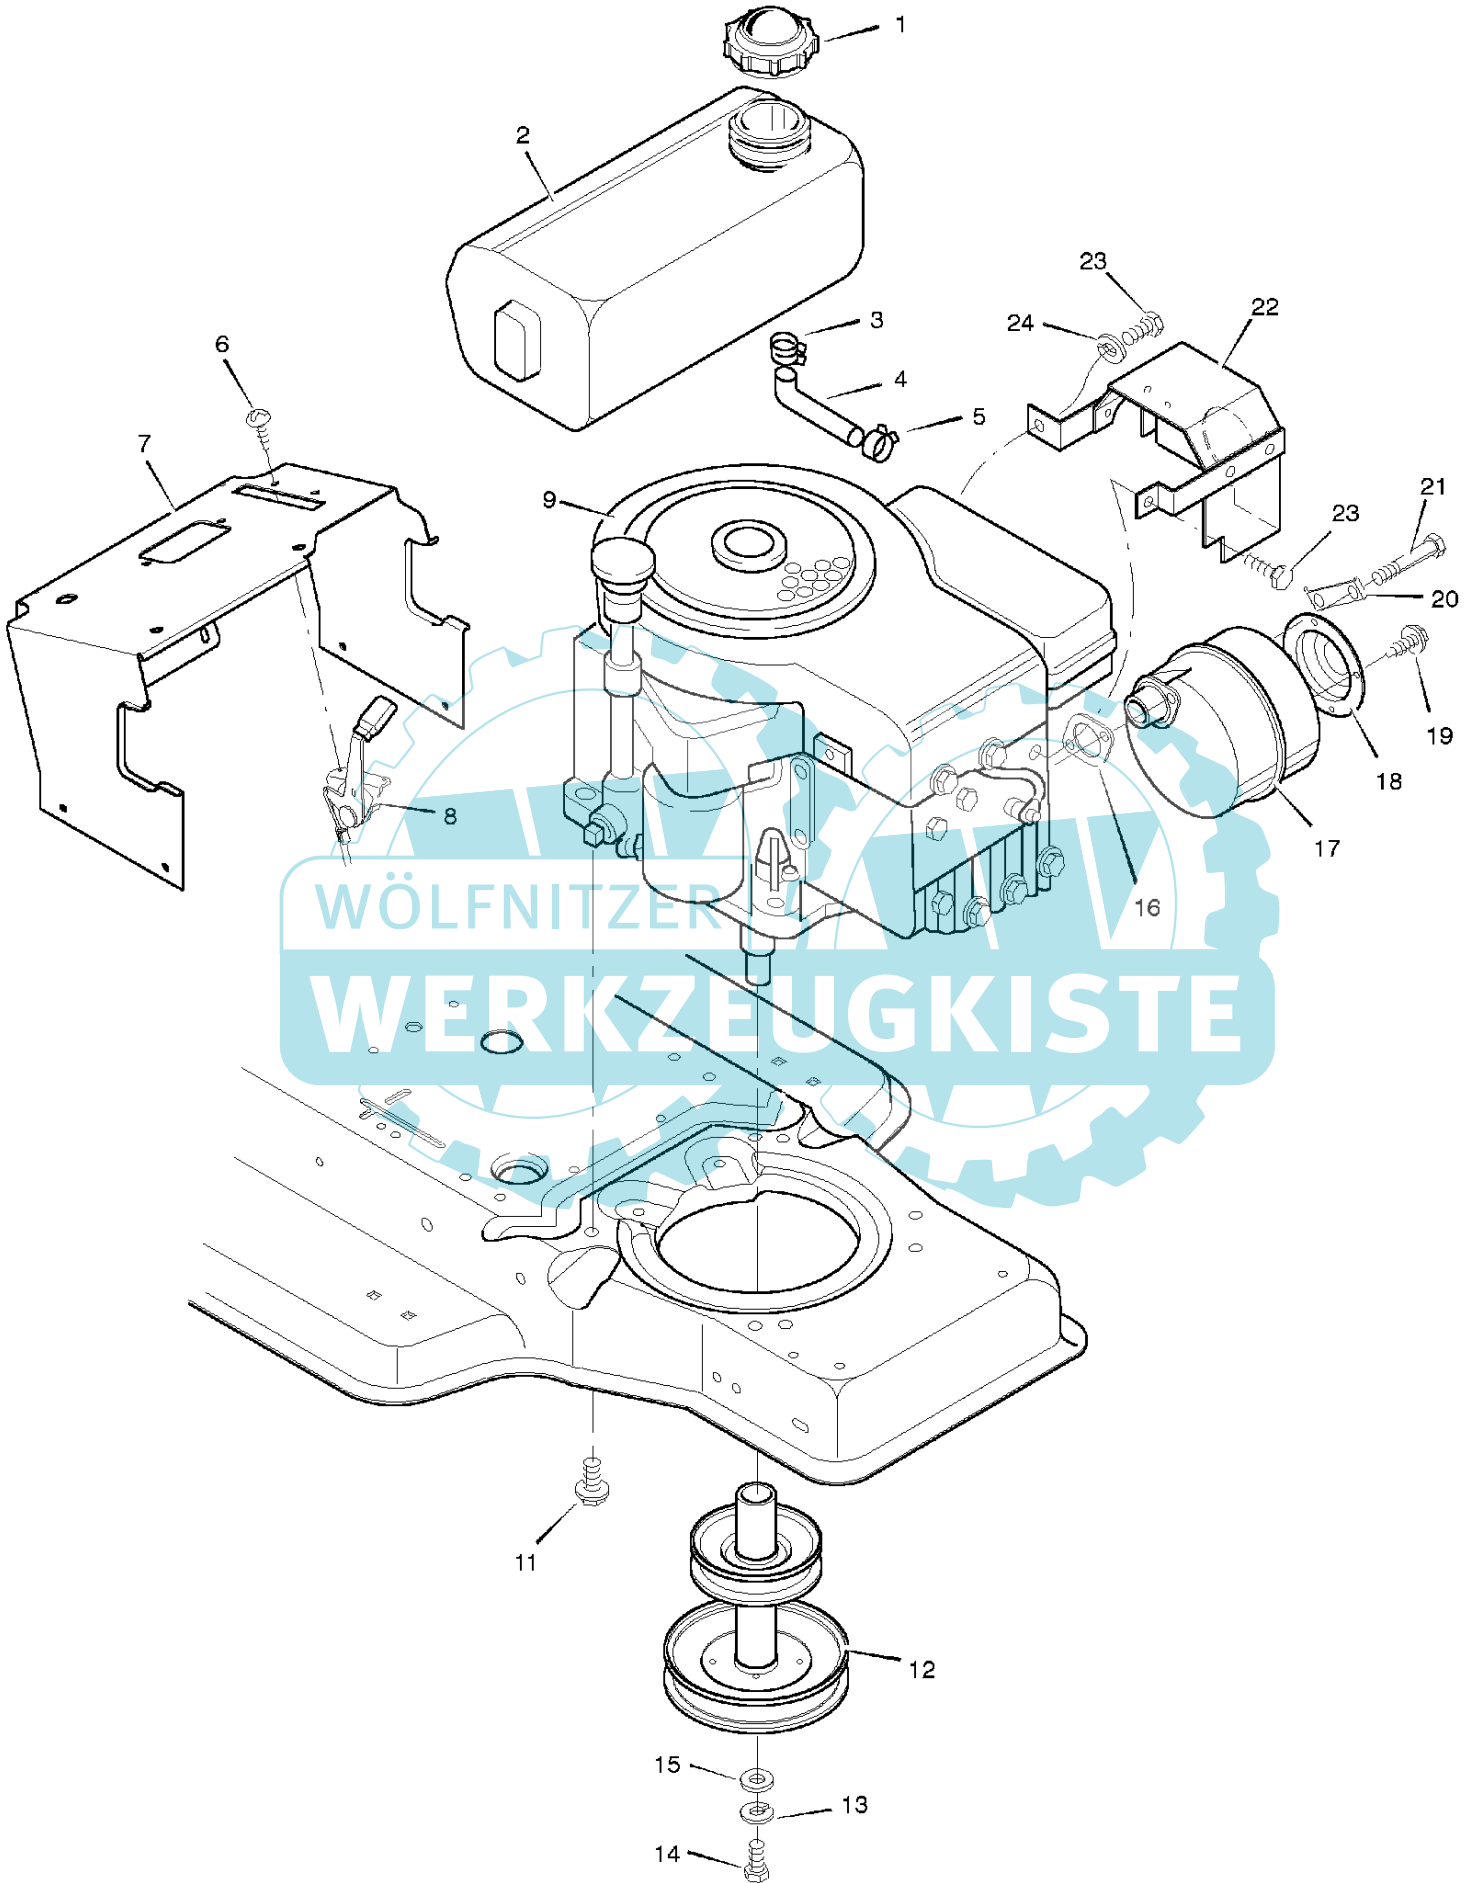

WÖLFNITZER
WERKZEUGKISTE

Reihennummer	Artikelnummer	Menge	S/P/F	Description
1	092317MA	1	/P	Fuel Cap
2	092342	1		Fuel Tank
3	092371	1		Hose Clamp
4	023717	1		Fuel Line
5	023713MA	1	/P	Hose Clamp
6	26X201MA	1	/P	Screw
7	92331E701	1		Support, Dash
8	092371MA	1	/P	Throttle Control
9	-----	1	F	Engine *
11	0025X7MA	1	/P	Bolt, Engine Mount
12	092318	1		Stack Pulley Assembly
13	019X35MA	1	/P	Lockwasher
14	01X140MA	1	/P	Bolt, Hex
15	17X170MA	1	/P	Washer
16	692236	1	/P	Gasket
17	091271	1	S	Muffler
18	023740 Z	1		Deflector, Muffler
19	26X208MA	1	/P	Screw
20	092378MA	1	/P	Lock, Screw
21	01X134MA	1	/P	Bolt
22	092381SE	1	S	Shield, Heat
23	0025X2MA	1	/P	Bolt
24	018X32MA	1	/P	Washer