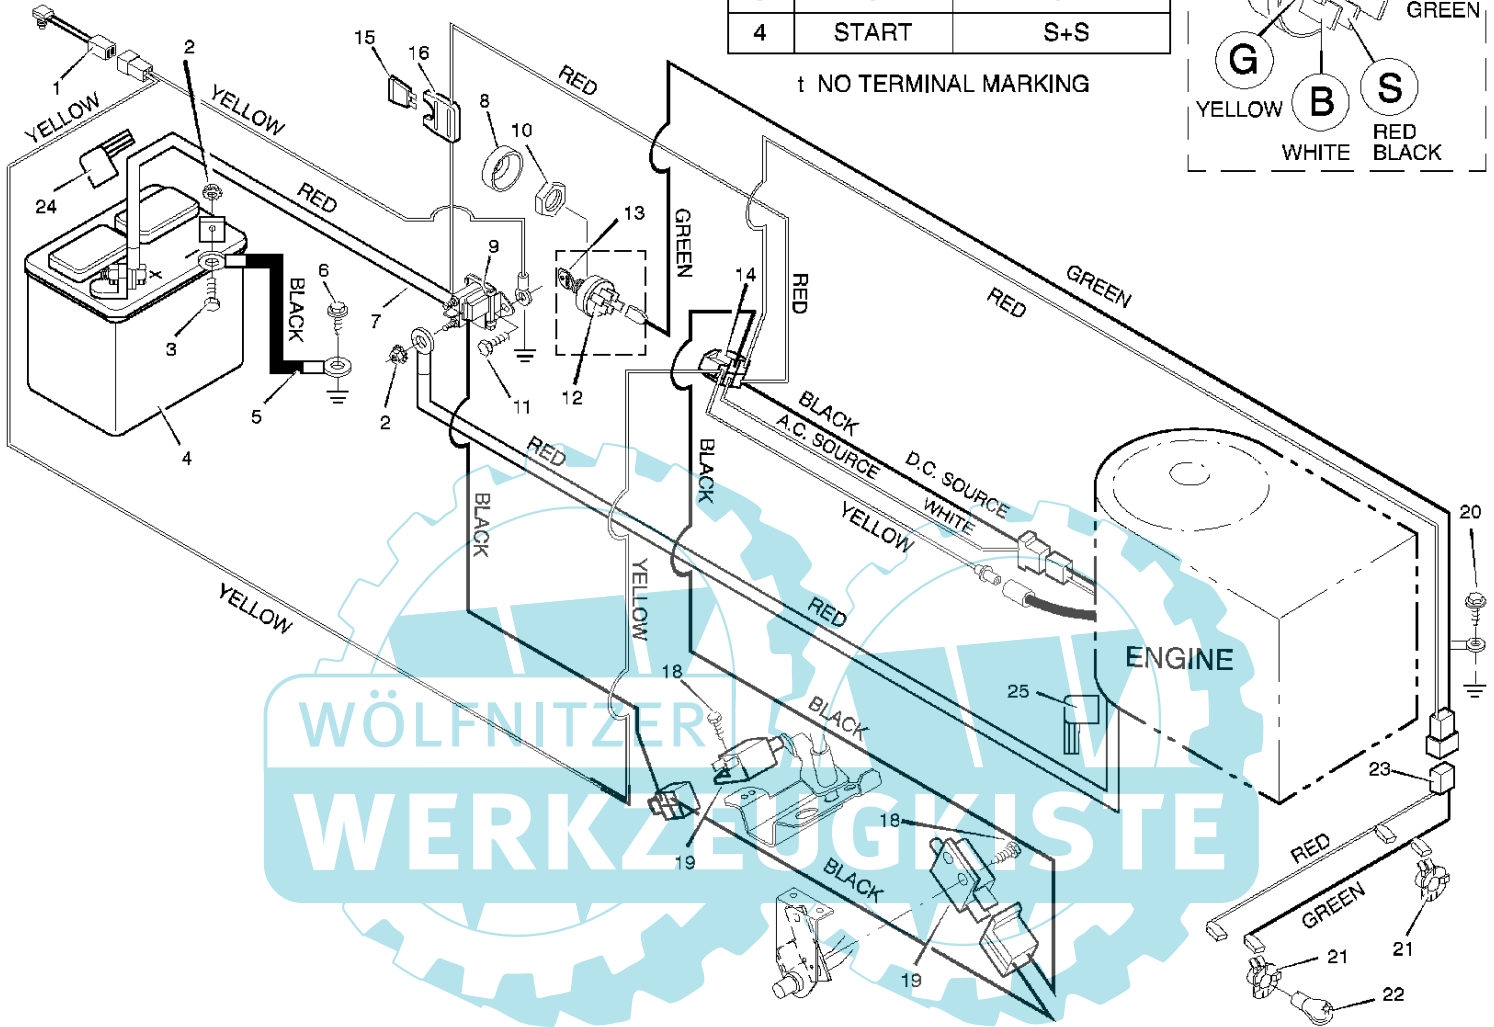

POS.	FUNCTION	CIRCUIT (MAKE)
1	OFF	G+t
2	RUN LIGHTS	B+L
3	RUN	NONE
4	START	S+S

t NO TERMINAL MARKING

Referenznummer	Artikelnummer	Menge	S/P/F	Description
1	091031	1	S	Switch, Seat Sensor
2	153702MA	1	/P	Locknut
3	001103MA	1	/P	Bolt, Hex
4	091414	1		Battery
--	055702	1		Acid, Battery (Electrolyte)
5	0024X9MA	1	/P	Cable, Battery Ground
6	26X249MA	1	/P	Screw
7	024X29MA	1	/P	Cable, Red Battery
8	091488	1	S	Cap, Ignition
9	024285	1		Solenoid
10	091489MA	1	/P	Nut
11	26X214MA	1	/P	Screw
12	092377MA	1	/P	Switch, Ignition
13	020729	1	S	Key, Ignition
14	250X50MA	1	/P	Harness, Chassis Wire
15	054212	1	S	Fuse
16	407078MA	1	/P	Holder, Fuse
18	26X233MA	1	/P	Screw
19	024273MA	1	/P	Switch, Clutch
20	0025X2MA	1	/P	Screw
21	092372	1	S	Socket, Light
22	090084MA	1	/P	Bulb, Light
23	250X40MA	1	/P	Harness, Light Wire
24	054148MA	1	/P	Cover, Terminal
25		1		UNKNOWN

WÖLFNITZER
WERKZEUGKISTE

Reihennummer	Artikelnummer	Menge	S/P/F	Description
1	092317MA	1	/P	Fuel Cap
2	092342	1		Fuel Tank
3	092371	1		Hose Clamp
4	023717	1		Fuel Line
5	023713MA	1	/P	Hose Clamp
6	26X201MA	1	/P	Screw
7	92331E701	1		Support, Dash
8	092371MA	1	/P	Throttle Control
9	-----	1	F	Engine *
11	0025X7MA	1	/P	Bolt, Engine Mount
12	092318	1		Stack Pulley Assembly
13	019X35MA	1	/P	Lockwasher
14	01X140MA	1	/P	Bolt, Hex
15	17X170MA	1	/P	Washer
16	692236	1	/P	Gasket
17	091271	1	S	Muffler
18	023740 Z	1		Deflector, Muffler
19	26X208MA	1	/P	Screw
20	092378MA	1	/P	Lock, Screw
21	01X134MA	1	/P	Bolt
22	092381SE	1	S	Shield, Heat
23	0025X2MA	1	/P	Bolt
24	018X32MA	1	/P	Washer