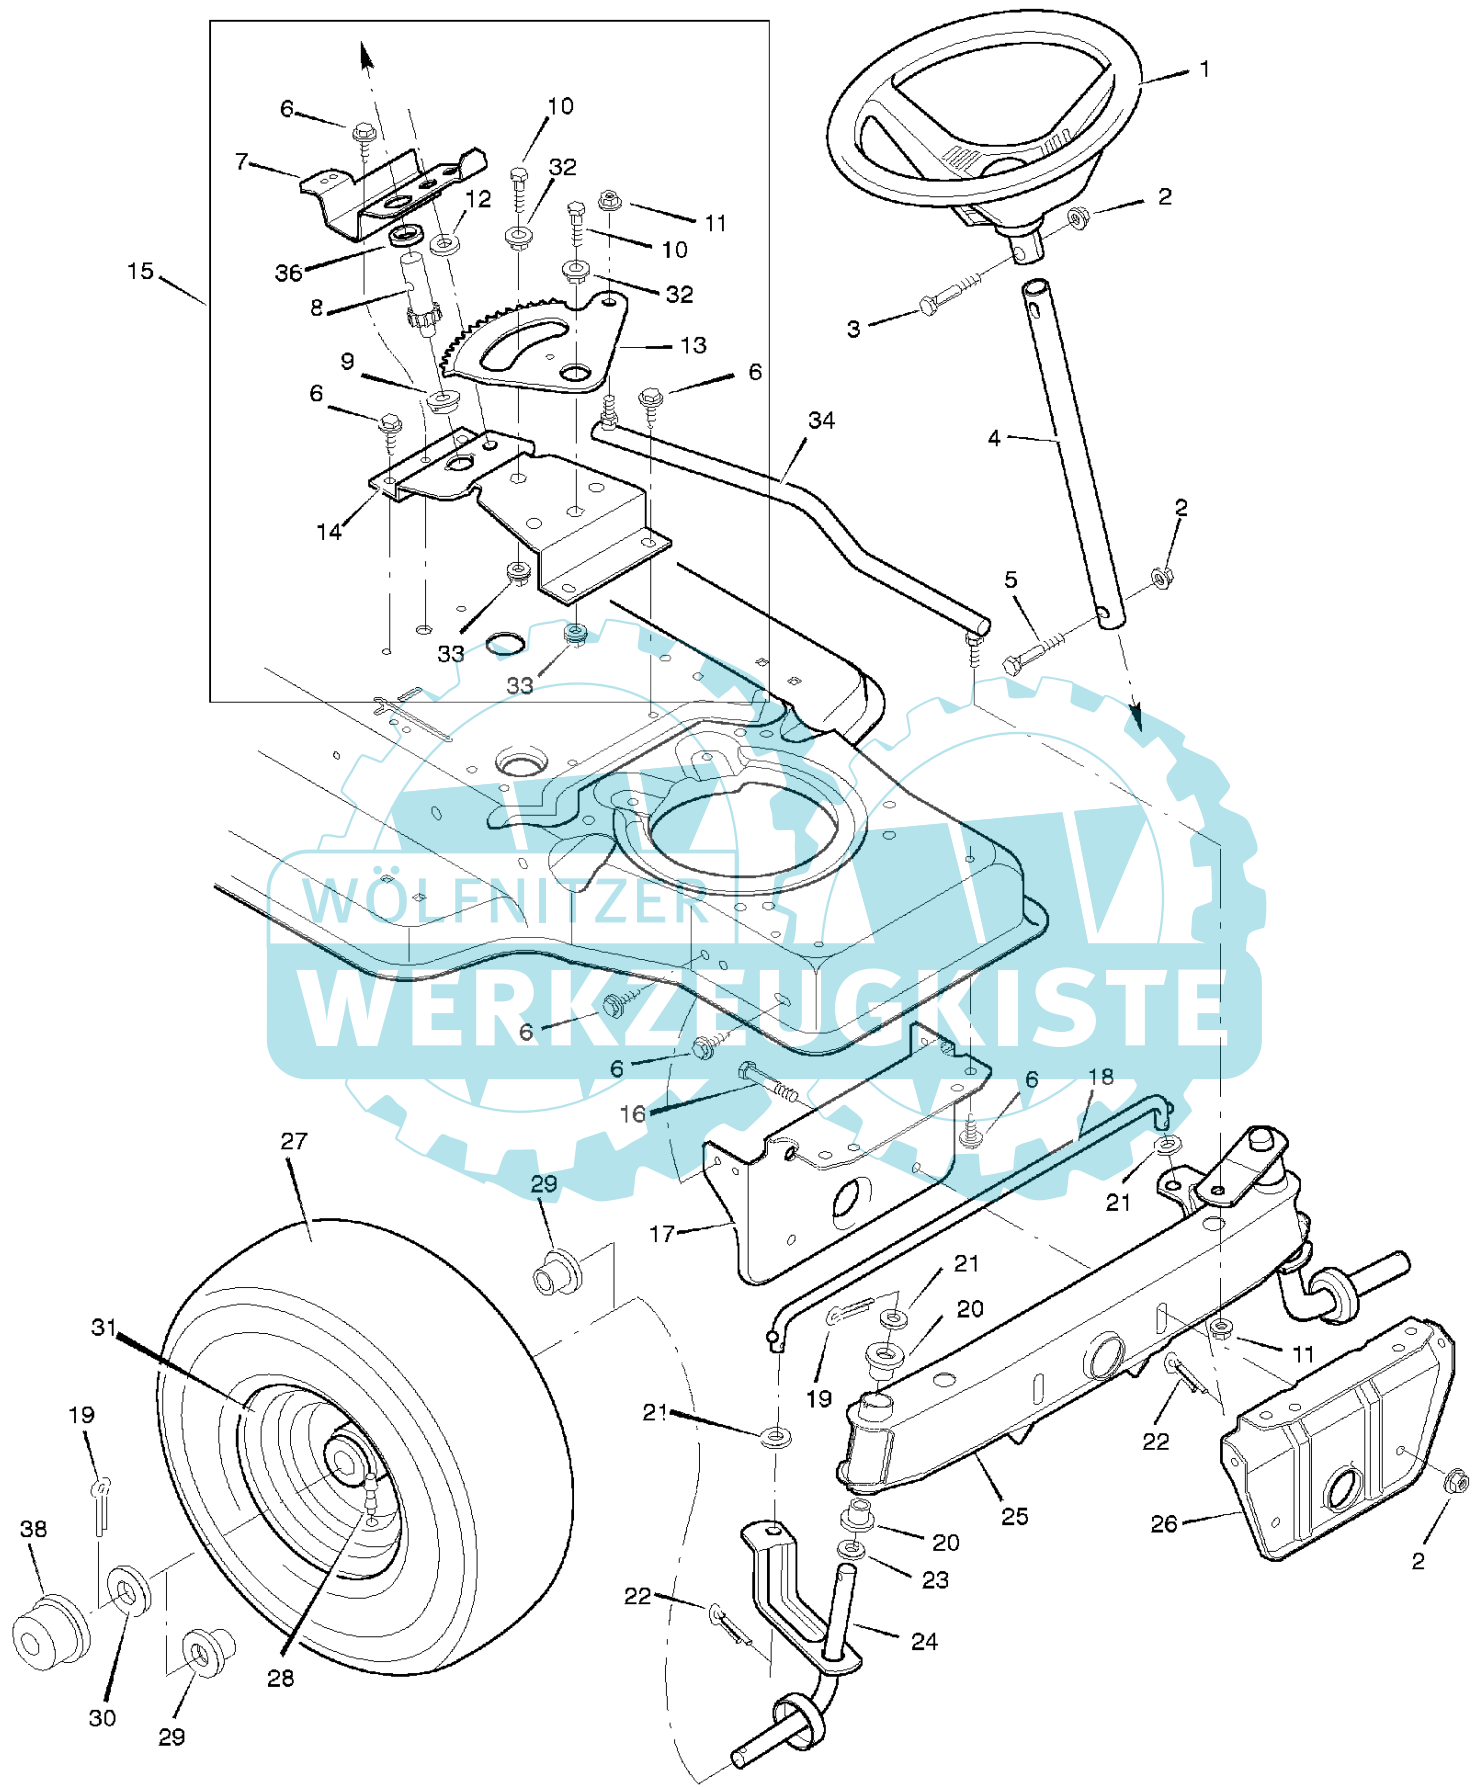

Reihennummer	Artikelnummer	Menge	S/P/F	Description
1	092076	1		Wheel, Steering
2	153702MA Lawn Tractor (1996)	1	/P	Nut, Hex Page 16 of 16
3	001X06MA Steering	1	/P	Bolt, Hex
4	091860 Z	1	S	Post, Steering
5	001X74MA	1	/P	Bolt, Hex
6	26X249MA	1	/P	Screw
7	91716E701	1		Bracket, Sector
8	092715MA	1	/P	Gear, Pinion
9	091756MA	1	/P	Bearing
10	001X84MA	1	/P	Bolt, Hex
11	015X87	1	S	Locknut, Flange
12	092564MA	1	/P	Spacer
13	092316	1	S	Gear, Sector
14	91708E701	1		Bracket, Sector
15	402075MA	1	/P	Kit, Steering Gear
16	01X146MA	1	/P	Bolt, Hex
17	092529E701	1	S	Support, Rear Axle
18	90038E701	1		Rod, Tie
19	030X49MA	1	/P	Pin, Cotter
20	092527MA	1	/P	Bearing
21	017X57MA	1	/P	Washer
22	030X20MA	1	/P	Pin, Cotter
23	17X113MA	1	/P	Washer
24	091828E701MA	1	/P	Spindle Assembly, Right
25	92518E701	1	S	Spindle Assembly, Axle & Left
26	092528E701	1	S	Support, Front Axle
27	091912MA	1	/P/F	Tire *
--	407047MA	1	/P	Tube
28	024373MA	1	/P	Stem, Valve
29	091334	1	S	Bearing, Wheel
30	17X115MA	1	/P	Washer
31	92287601	1		Wheel & Tire Assembly
32	092097MA	1	/P	Bearing
33	15X113MA	1	/P	Locknut, Flange
34	091749E701MA	1	/P	Link, Drag
36	092280MA	1	/P	Spacer, Pinion Gear
38	024582MA	1	/P	Hub Cap (Optional)