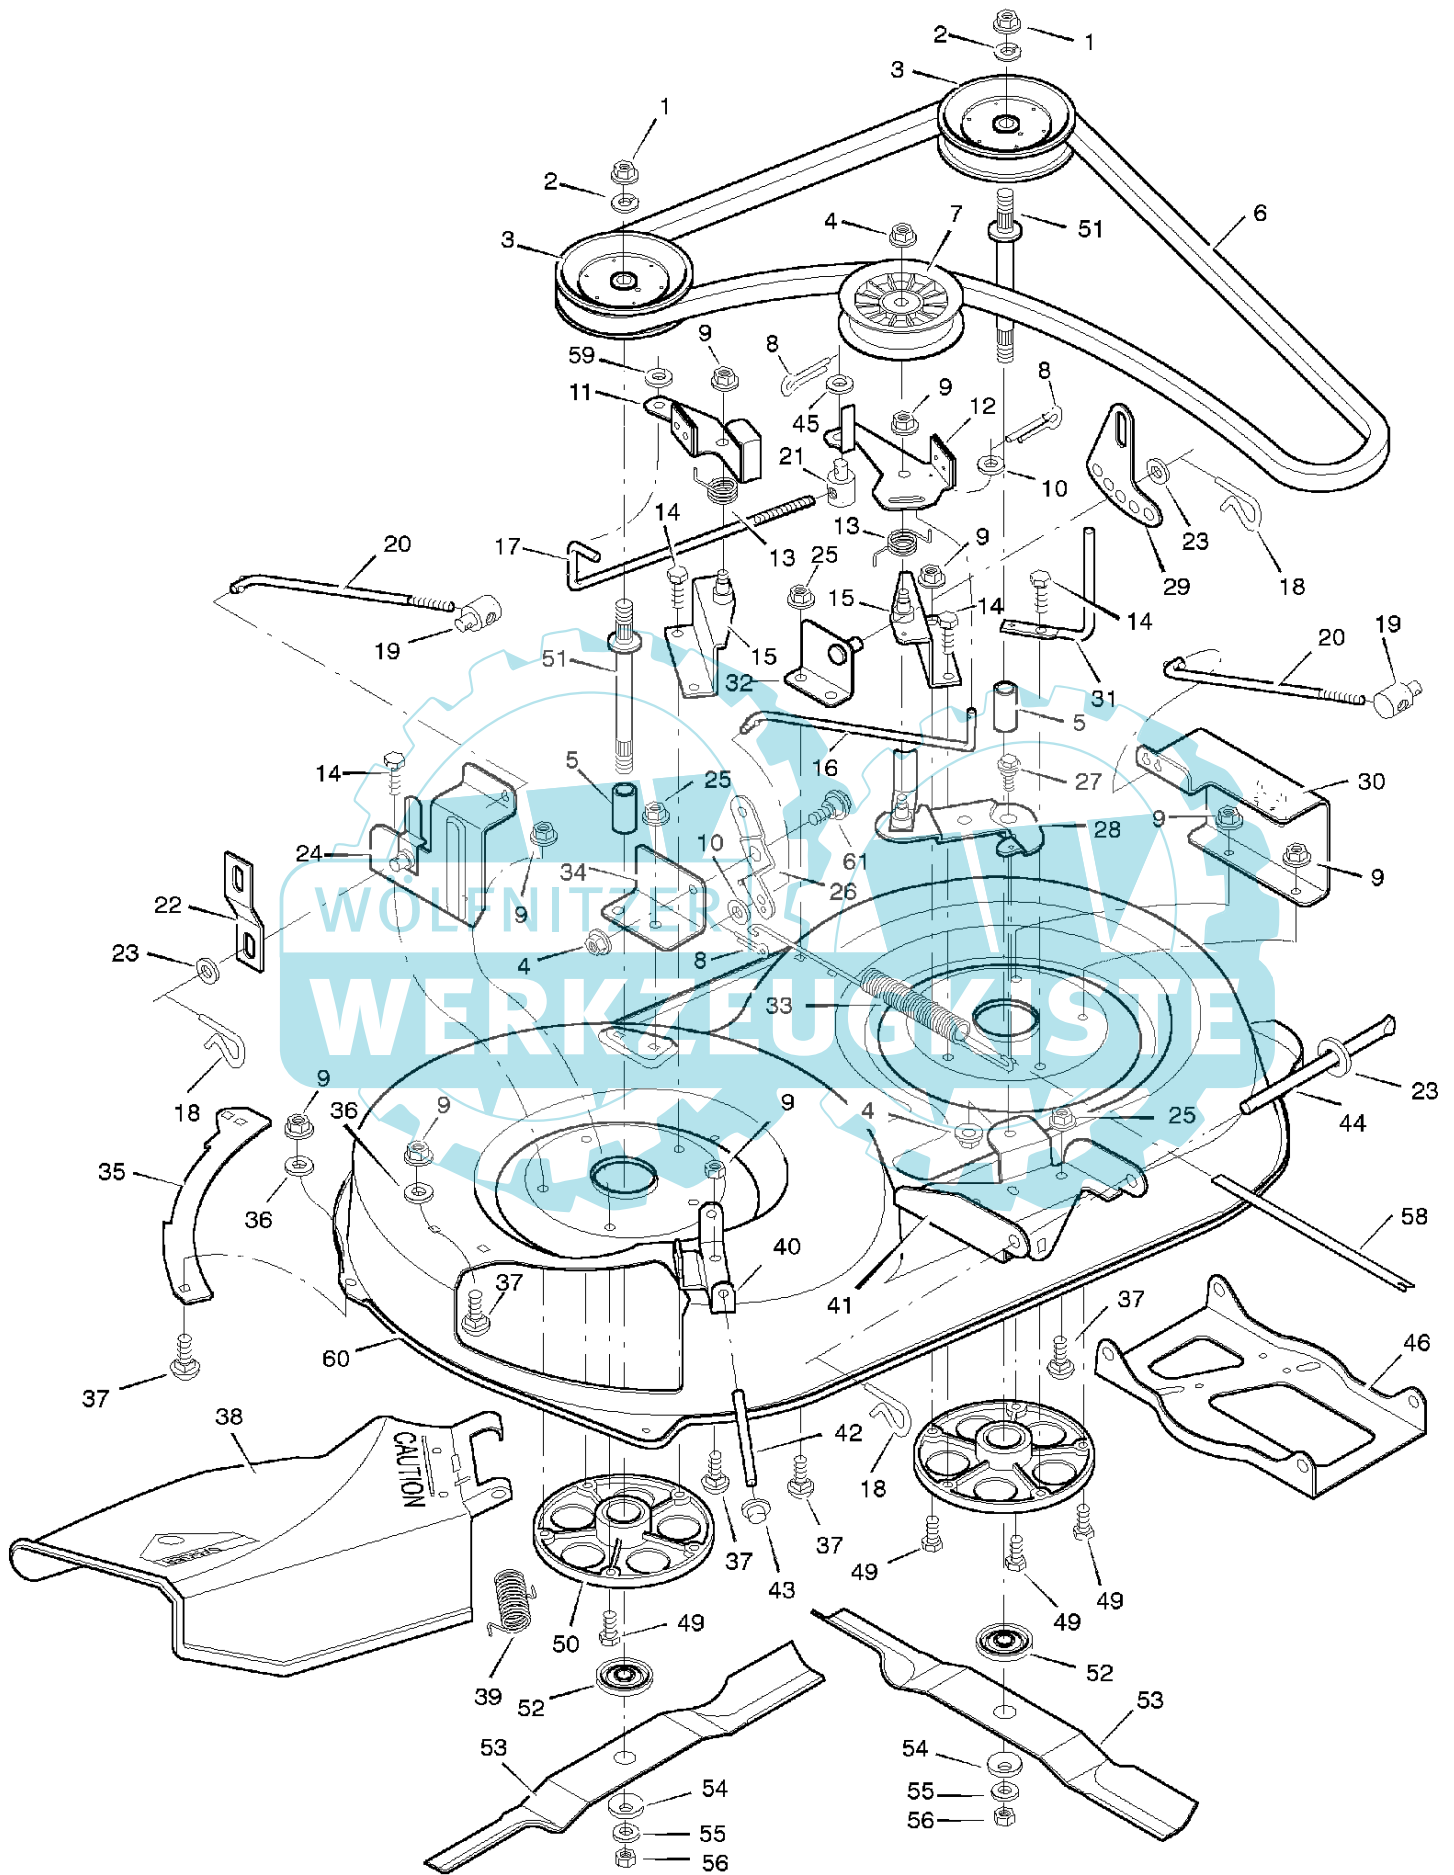

Referenznummer	Artikelnummer	Menge	S/P/F	Description
1	15X100MA	1	/P	Nut, Hex
2	013702MA Lawn Tractor (1996)	1	/P	Lockwasher Page 11 of 16
3	091769MA Housing	1	/P	Pulley, Jackshaft
4	015X84MA	1	/P	Locknut, Flange
5	091903MA	1	/P	Spacer
6	037X63A	1		Belt, Blade Drive
7	091801	1	S	Pulley, Idler
8	030X20MA	1	/P	Pin, Cotter
9	015X88MA	1	/P	Locknut, Flange
10	017X46 Z	1	S	Washer
11	092183SEMA	1	/P	Brake Assembly, Right
12	092183SEMA	1	/P	Brake Assembly, Left
13	166X27MA	1	/P	Spring, Torsion
14	0025X7MA	1	/P	Bolt, Hex
15	92072E701	1		Bracket Assembly, Brake
16	091745 Z	1	S	Rod, Brake
17	092183 Z	1		Rod, Cross Link
18	0031X4MA	1	/P	Pin, Hair
19	092131	1	S	Nut, Adjustable
20	091748 Z	1	S	Rod, Adjuster
21	021920ZMA	1	/P	Nut, Adjustable
22	092064E701MA	1	/P	Link, Suspension
23	17X103MA	1	/P	Washer
24	92485E701	1		Bracket Assembly, Right Lifter
25	015X79MA	1	/P	Nut, Flange
26	092033SEMA	1	/P	Bracket, Pivot
27	009X39MA	1	/P	Bolt, Shoulder
28	92032E701	1		Arm Assembly, Idler
29	091741E701MA	1	/P	Plate, Adjuster
30	92083E701	1		Cover, Pulley
31	91797E701	1		Guide, Belt
32	091813E701	1	S	Bracket Assembly, Left Lifter
33	165X72MA	1	/P	Spring, Extension
34	091743E701	1	S	Bracket, Pivot
35	091770E700MA	1	S	Plate
36	017X57MA	1	/P	Washer
37	002X53MA	1	/P	Bolt, Carriage
38	092465	1		Deflector Assembly, Chute
39	0166X4MA	1	/P	Spring, Torsion
40	91765E701	1		Bracket, Hinge
41	091793E701MA	1	/P	Bracket, Front Hanger
42	091767 Z	1		Rod, Deflector
43	028X23MA	1	/P	Cap, Push On
44	091739 Z	1	S	Rod, Hanger
45	17X124MA	1	/P	Washer
46	092119SEMA	1	/P	Hanger, Front
49	001X84MA	1	/P	Bolt, Hex
50	090905	1	S	Housing, Jackshaft
51	091922MA	1	S	Jackshaft
52	092466MA	1	/P	Adapter, Blade
53	092003E701MA	1	/P	Blade, 38" (2 required)
54	17X166MA	1	/P	Washer, Belleville
55	17X165MA	1	/P	Washer