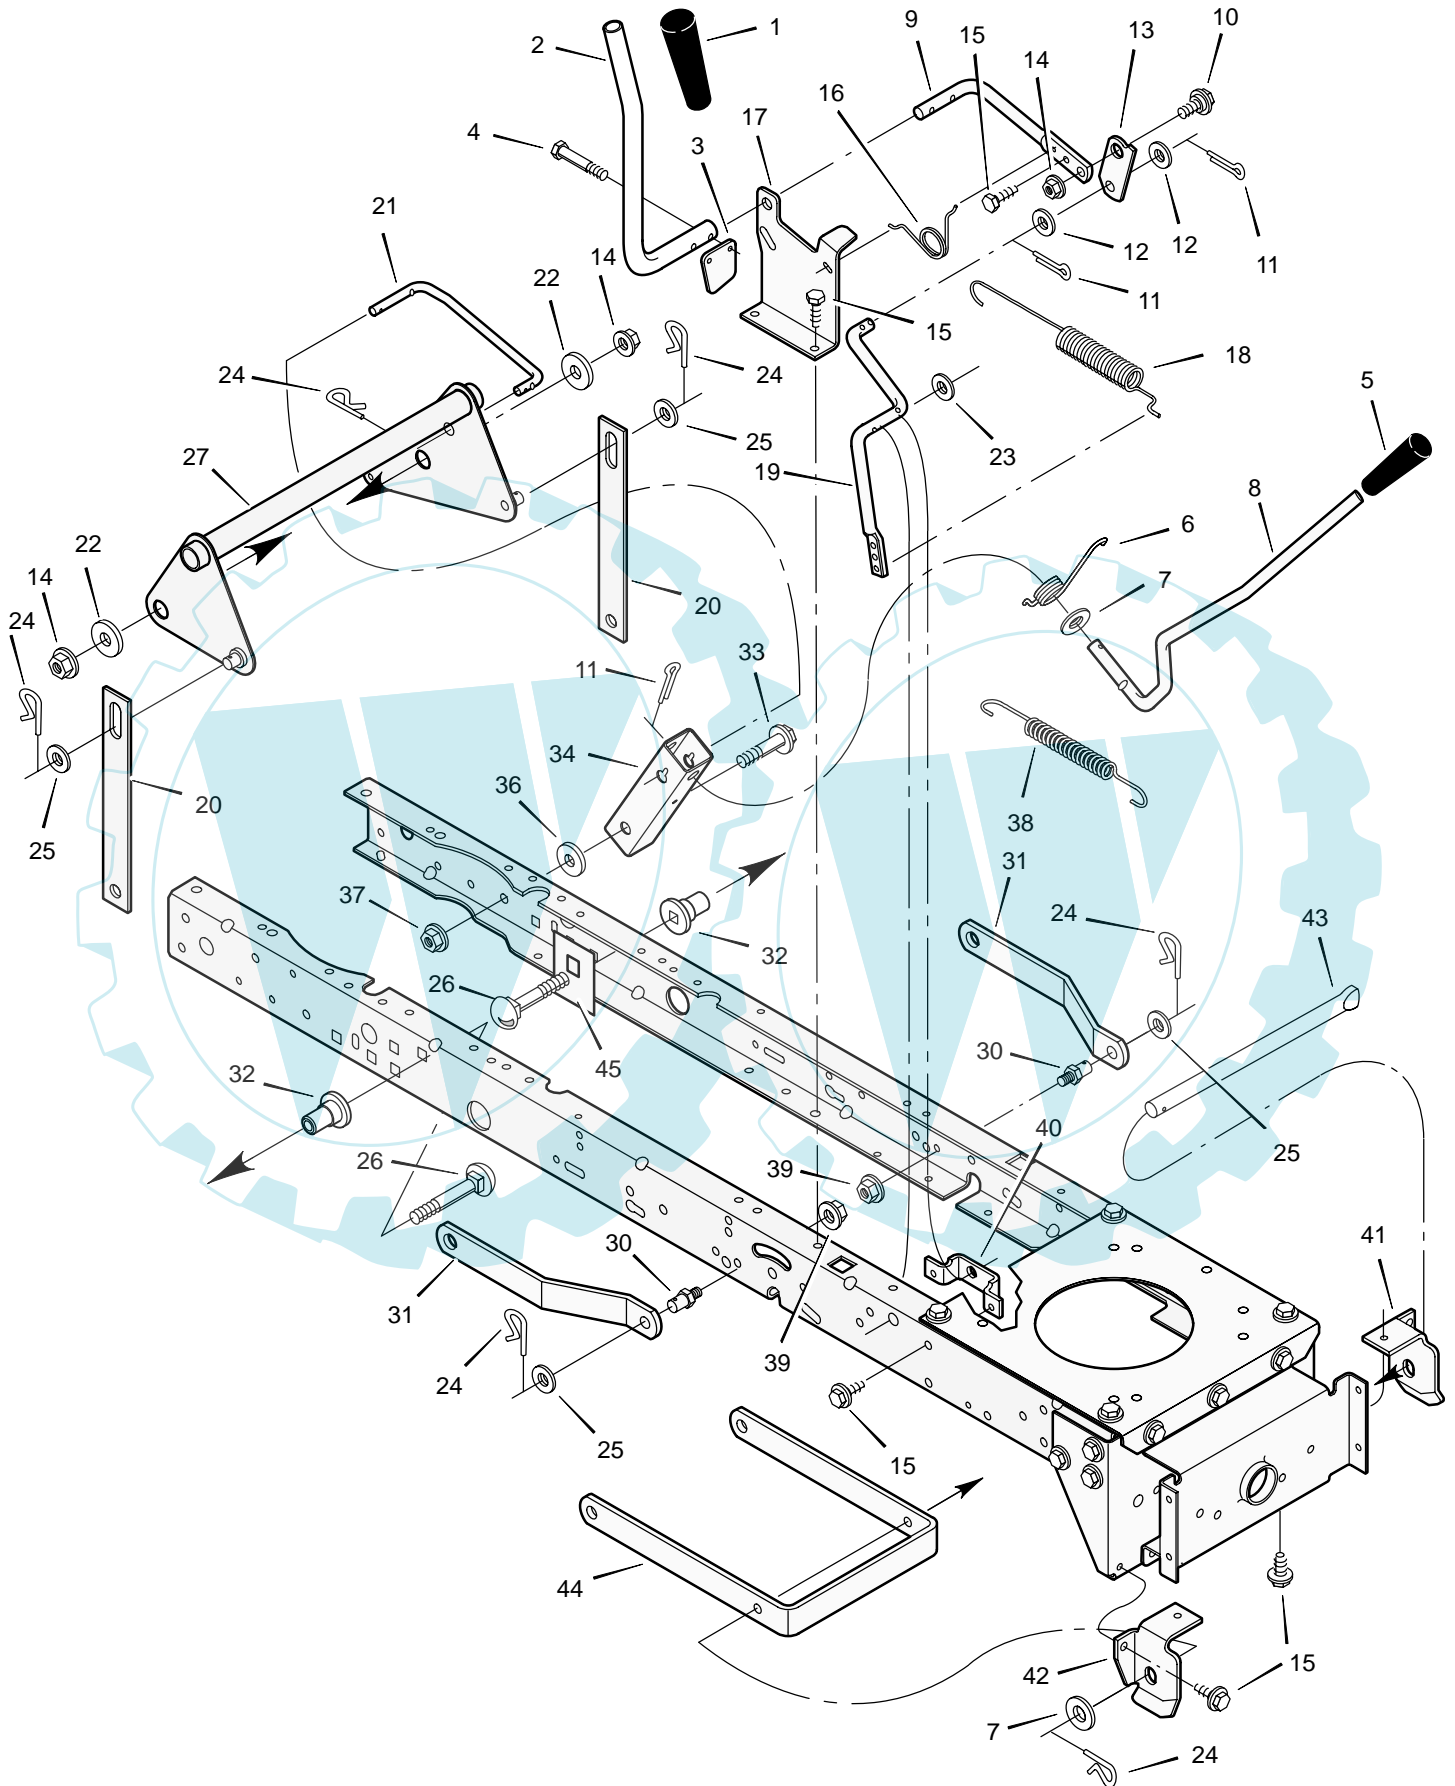

MODEL 385014x98B

REPAIR PARTS
MOWER HOUSING SUSPENSION

MODEL 385014x98B

REPAIR PARTS MOWER HOUSING SUSPENSION

Key No.	Part No.	Description	Key No.	Part No.	Description
1	092698	Grip	22	17x168	Washer
2	094157 Z	Handle, PTO	23	017x57	Washer
3	094022 Z	Pad, Switch	24	0031x4	Pin, Hair
4	0025x3	Bolt	25	017x91	Washer
5	092697	Grip	26	002x85	Bolt, Carriage
6	166x40	Spring	27	1001111E700	Lever Assembly, Lift
7	17x103	Washer	30	094067	Pin
8	690533	Handle, Lift	31	094055E701	Bracket, Rear Suspension
9	094017 Z	Lever, PTO	32	690151	Spacer, Lifter
10	009x39	Bolt, Shoulder	33	009x53	Bolt, Shoulder
11	030x20	Pin, Cotter	34	094015E700	Bracket, Pivot
12	017x57	Washer	36	17x191	Washer
13	094004 Z	Link, PTO	37	015x84	Nut, Flange
14	015x84	Nut, Flange	38	165x131	Spring
15	26x249	Screw	39	015x68	Nut, Flange
16	166x39	Spring	40	094005E701	Bracket, PTO
17	094018E701	Bracket, PTO	41	094027E701	Hanger, Left Deck
18	165x118	Spring	42	094026E700	Hanger, Right Deck
19	690394E701	Crank, PTO	43	094158 Z	Rod, Hanger
20	690212E701	Link, Lift	44	690539E701	Bracket, Suspension
21	690122 Z	Link, Lift Handle	45	1001098E701	Plate, Stiffening