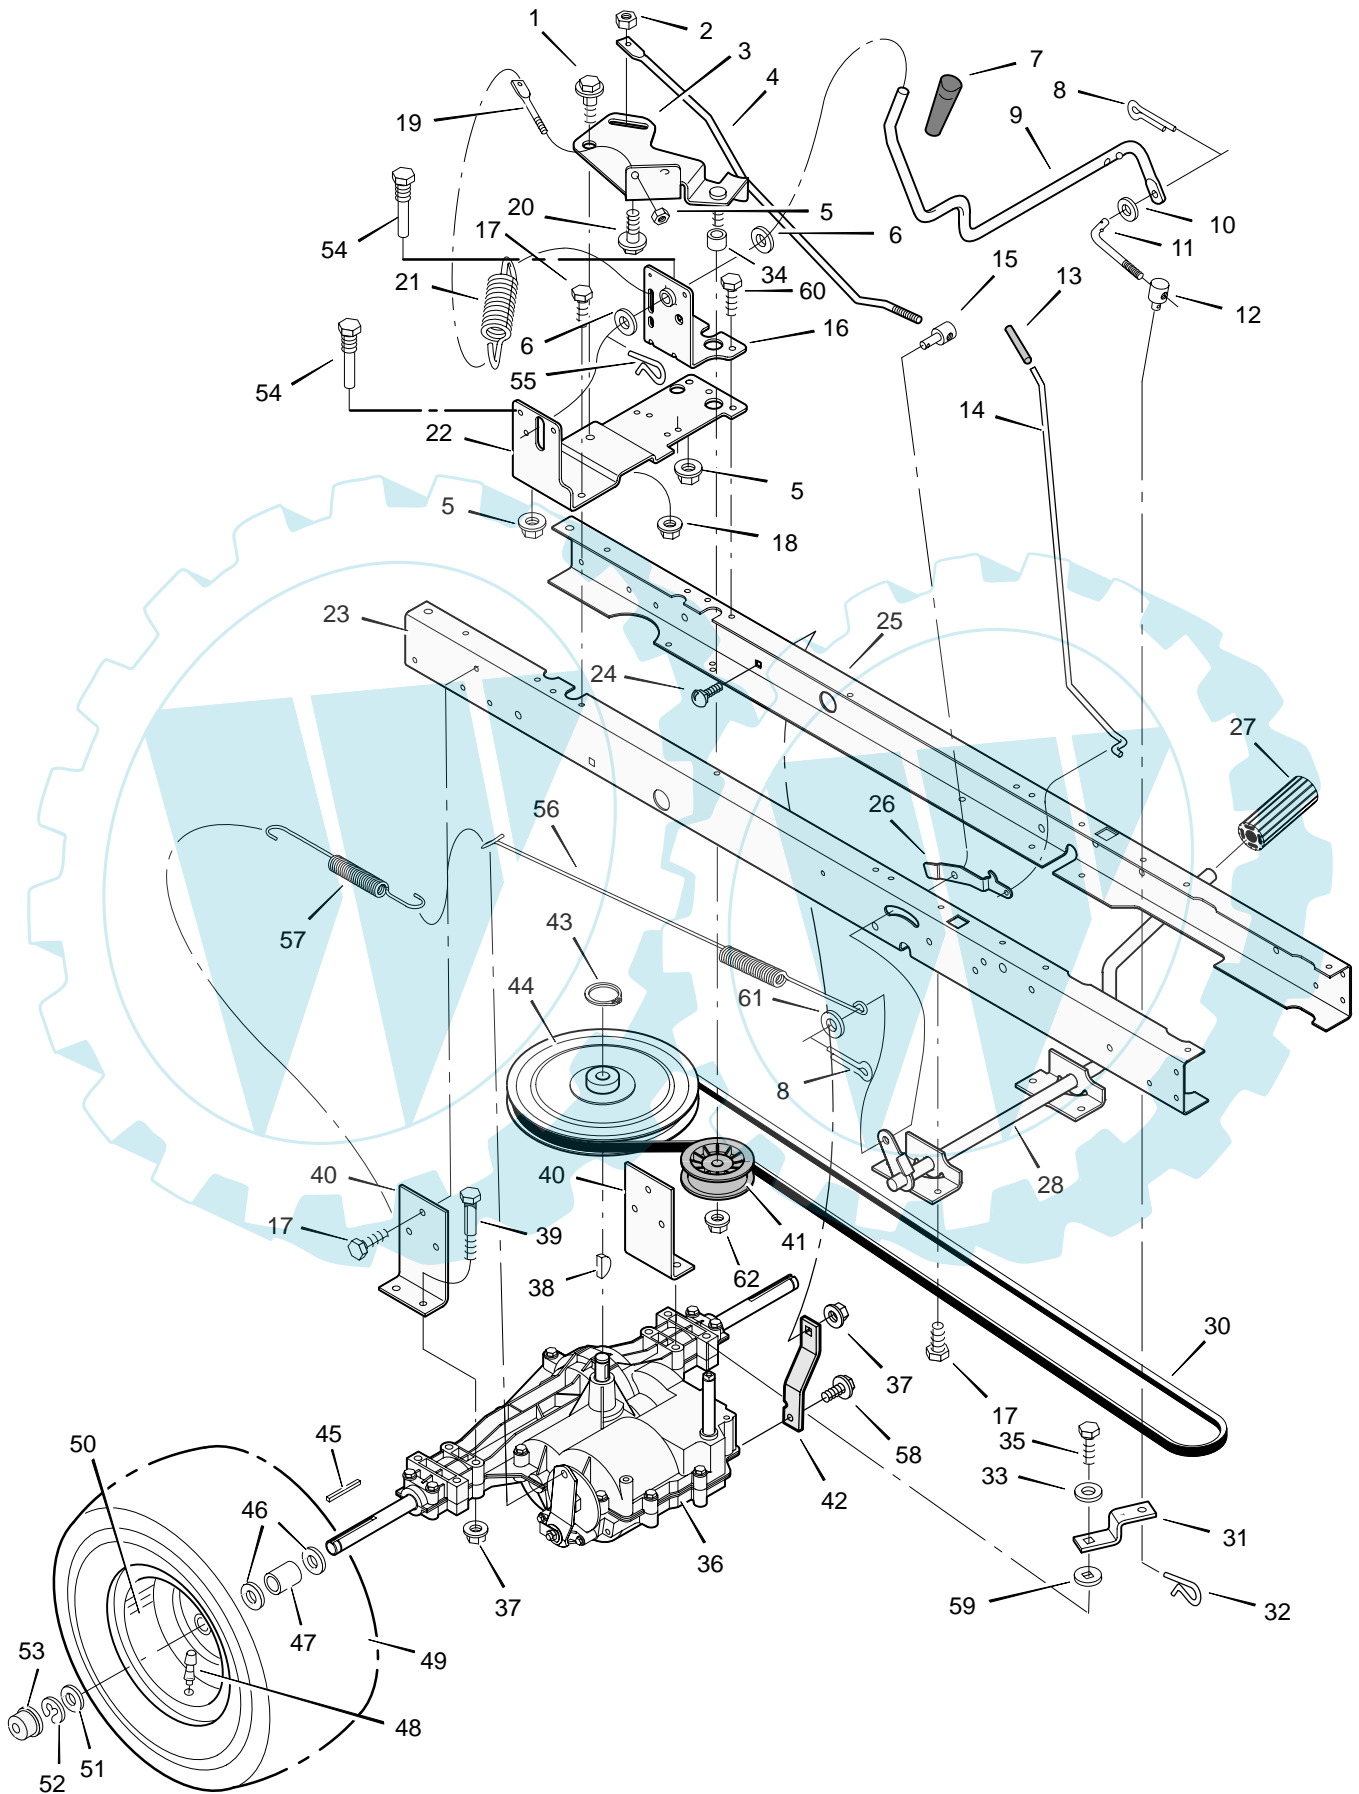

# MODEL 385014x98B

# REPAIR PARTS CHASSIS & HOOD

Key No.	Part No.	Description	Key No.	Part No.	Description
1	690566	Seat	30	1001543	Housing, Right Headlamp
2	028x23	Cap, Push On	31	26x270	Screw
3	094057	Spring	32	26x238	Screw
4	26x229	Screw	33	1001491	Bearing, Steering
5	1001054	Bolt, Wing	34	1001584E245	Dash
6	017x47	Washer	35	26x201	Screw
7	009x56	Bolt, Shoulder	36	093007E701	Panel, Access
8	094154E701	Support, Seat	37	095318E245	Support, Dash
9	094156 Z	Rod, Pivot	38	1001270E701	Bracket, Rear Hanger
10	1001648E700	Bracket, Pivot	40	094007E700	Axle, Hanger
11	001x45	Bolt	42	009x58	Bolt
12	015x89	Nut	43	1001928E701	Frame, Right
13	009x55	Bolt, Shoulder	44	1001927E701	Frame, Left
14	094155 Z	Washer	45	690424	Container, Battery
15	164x31	Spring	46	1001002E701	Plate, Hitch
16	26x249	Screw	47	690434E701	Panel, Rear
17	26x263	Screw	48	1001619-701	Shield, Heat
18	164x30	Spring	—	1001620-701	Guard, Heat Shield *
19	1001558E245	Deck, Seat	49	26x277	Screw
20	15x123	Nut	50	015x81	Nut
21	094829E701	Plate, Index	51	15x124	Nut
22	009x47	Screw	52	690482E701	Support, Battery
23	094999	Mat, Left	53	1001540	Insert, Grille
24	094998	Mat, Right	57	1001652	Trim, Hood (3.75")
25	1001538E245	Hood	58	1001653	Trim, Hood (6.5")
26	1001531E245	Grille	59	1001755	Grommet, Parking Brake
27	1001546	Lens, Left	70	1001542	Holder, Cup
28	1001544	Housing, Left Headlamp	—	690651	Bag Assembly, Parts
29	1001545	Lens, Right	—	F-040756L	Instruction Book & Parts List

\* Not Illustrated

MODEL 385014x98B

REPAIR PARTS  
MOTION DRIVE