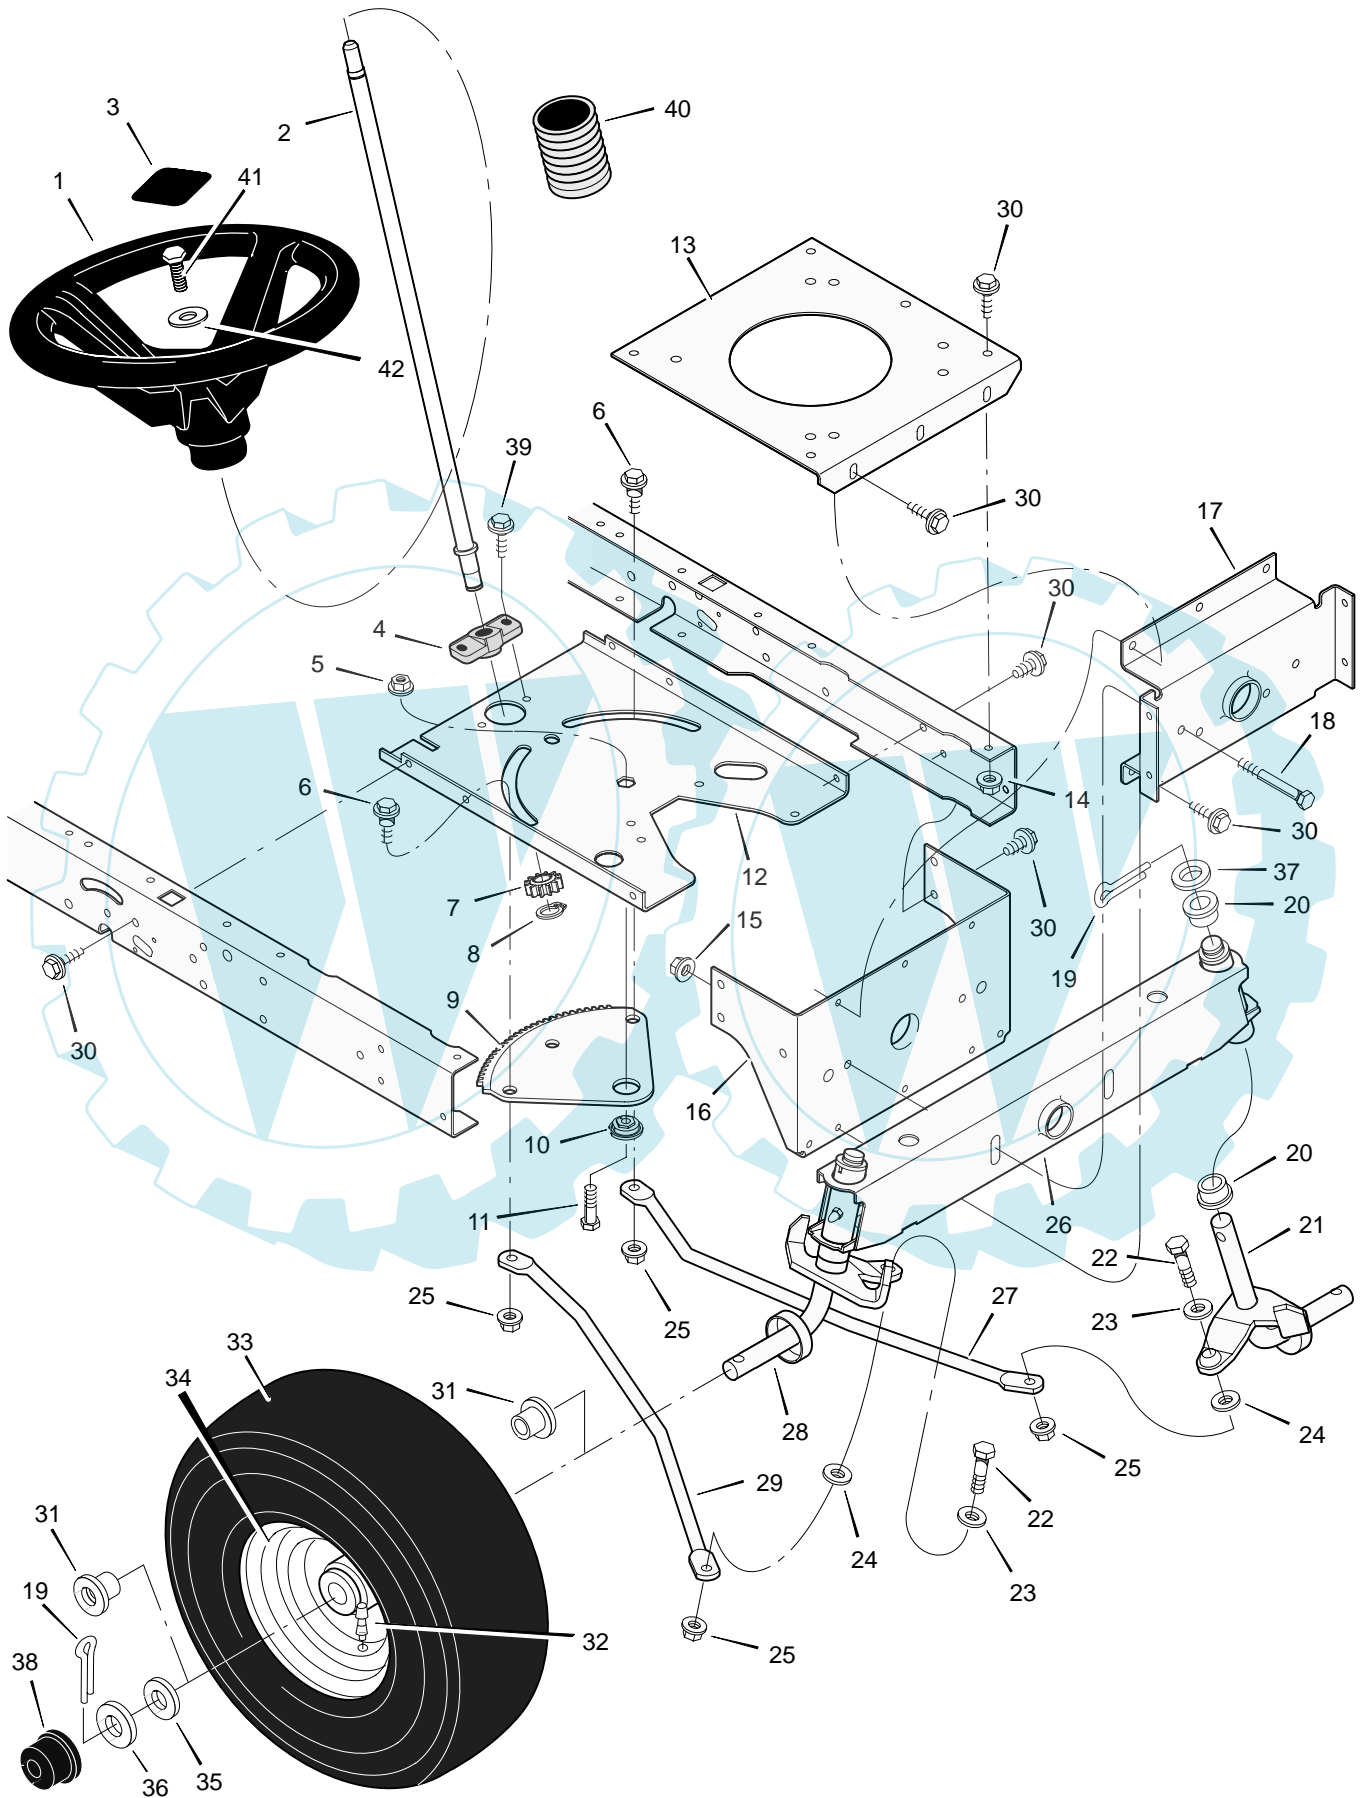

# REPAIR PARTS MOTION DRIVE

Key No.	Part No.	Description	Key No.	Part No.	Description
1	009x39	Bolt, Shoulder	33	017x38	Washer
2	015x89	Nut, Hex	34	690369	Spacer
3	690273E700	Arm, Idler	35	06x105	Bolt
4	094041 Z	Rod, Clutch	36	— †—	Transaxle
5	015x79	Nut	37	015x88	Nut
6	17x102	Washer	38	020697	Key, Woodruff
7	092697	Grip	39	01x155	Bolt
8	030x20	Pin, Cotter	40	094008E701	Bracket, Transaxle
9	094043 Z	Lever, Shift	41	690409	Pulley
10	017x47	Washer	42	094433	Bracket, Transaxle Support
11	094044 Z	Link, Shift	43	0011x7	Ring, Snap
12	021920 Z	Nut, Adjuster	44	095094	Pulley, Drive
13	091079	Grip	45	021553	Key, Square
14	1001245 Z	Rod, Parking Brake	46	17x160	Washer
15	094815 Z	Nut, Adjuster	47	690554 Z	Spacer, Transaxle
16	1001303 Z	Bracket, Shift Pivot	48	024373	Stem, Valve
17	26x249	Screw	49	091923	Tire *
18	015x84	Nut	—	407049	Tube
19	094042 Z	Mount, Stud Spring	50	092288-601	Wheel & Tire Assembly
20	009x54	Bolt, Shoulder	51	17x195	Washer
21	165x116	Spring, Extension	52	0011x3	E-Ring
22	1001302E701	Bracket, Right Shifter	53	094618	Hub Cap
23	1001928E701	Frame, Right	54	093349	Guide, Belt
24	002x53	Bolt, Carriage	55	0031x4	Pin, Hair
25	1001927E701	Frame, Left	56	165x115	Spring, Extension
26	094045 Z	Latch, Parking Brake	57	165x92	Spring, Extension
27	021544	Pedal	58	26x216	Screw
28	094038E700	Lever, Brake/Clutch	59	17x148	Washer
30	037x87	Belt, Motion Drive	60	26x267	Screw
31	094031 Z	Yoke, Shift	61	17x169	Washer
32	0031x6	Pin, Hair	62	015x98	Nut

\* When you order a tire, make sure to give the brand name of the tire so that the tread pattern on the tire will match.

† For Replacement Parts see the Transaxle manufacturer.

MODEL 385014x98B

REPAIR PARTS  
STEERING