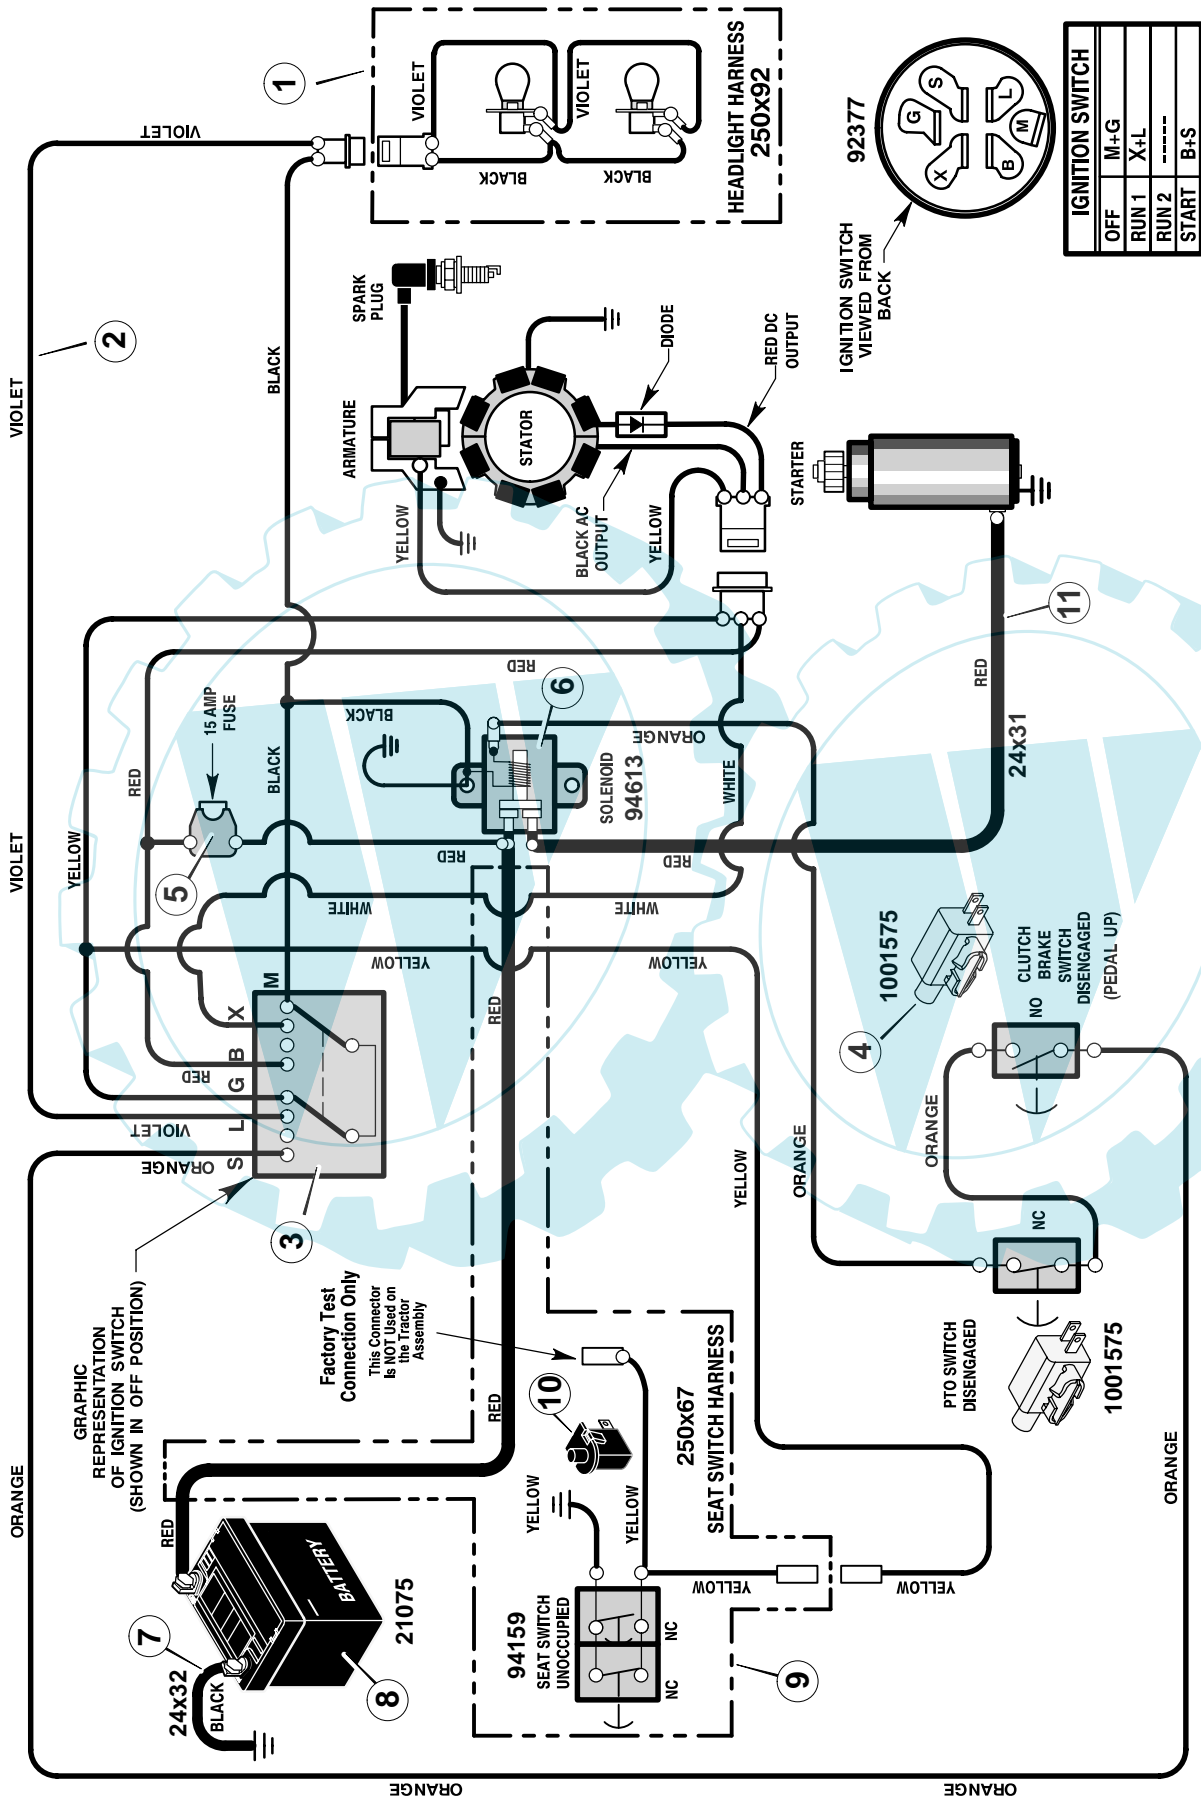

# REPAIR PARTS ENGINE MOUNT

Key No.	Description	Part No.	Key No.	Description	Part No.
1	Fuel Cap **	092317	17	Bracket, Muffler	690538E701
2	Fuel Tank	690280	18	Screw	26x277
3	Hose Clamp **	095197	19	Bracket, Muffler Mount	690537E701
4	Fuel Line (Must cut to length) **	7601033	20	Screw	026x263
5	Hose Clamp **	095197	21	Guide, Belt	094384
6	Screw	26x201	22	Nut, Flange	015x79 Z
7	Plate, Engine	094006E701	23	Guide, Belt	094066
8	Throttle Control	092371	24	Guard, Heat Shield	1001620-701
9	Engine, Briggs & Stratton	— * —	25	Exhaust Tube, Single	1001747
10	Bolt, Engine Mount	0025x7	30	Shield, Heat	1001619-701
11	Stack Pulley Assembly	690439 Z	31	Muffler	094654
12	Lockwasher	019x35	32	Gasket	091309
13	Bolt, Hex	01x140	33	Screw	06x103
14	Washer	17x170	34	Washer	018x15
15	Screw	26x249	35	Bolt, Washer Hex Head	06x104
16	Screw	26x229	36	Guard, Exhaust Pipe	1001880

\* For information on Replacement Parts for this engine contact the manufacturer.

\*\* These parts are included with Key No. 2

MODEL 385014x98B

REPAIR PARTS  
ELECTRICAL SYSTEM

MAIN HARNESS: 250X113  
REAR HARNESS: 250X67  
LIGHT HARNESS: 250X92