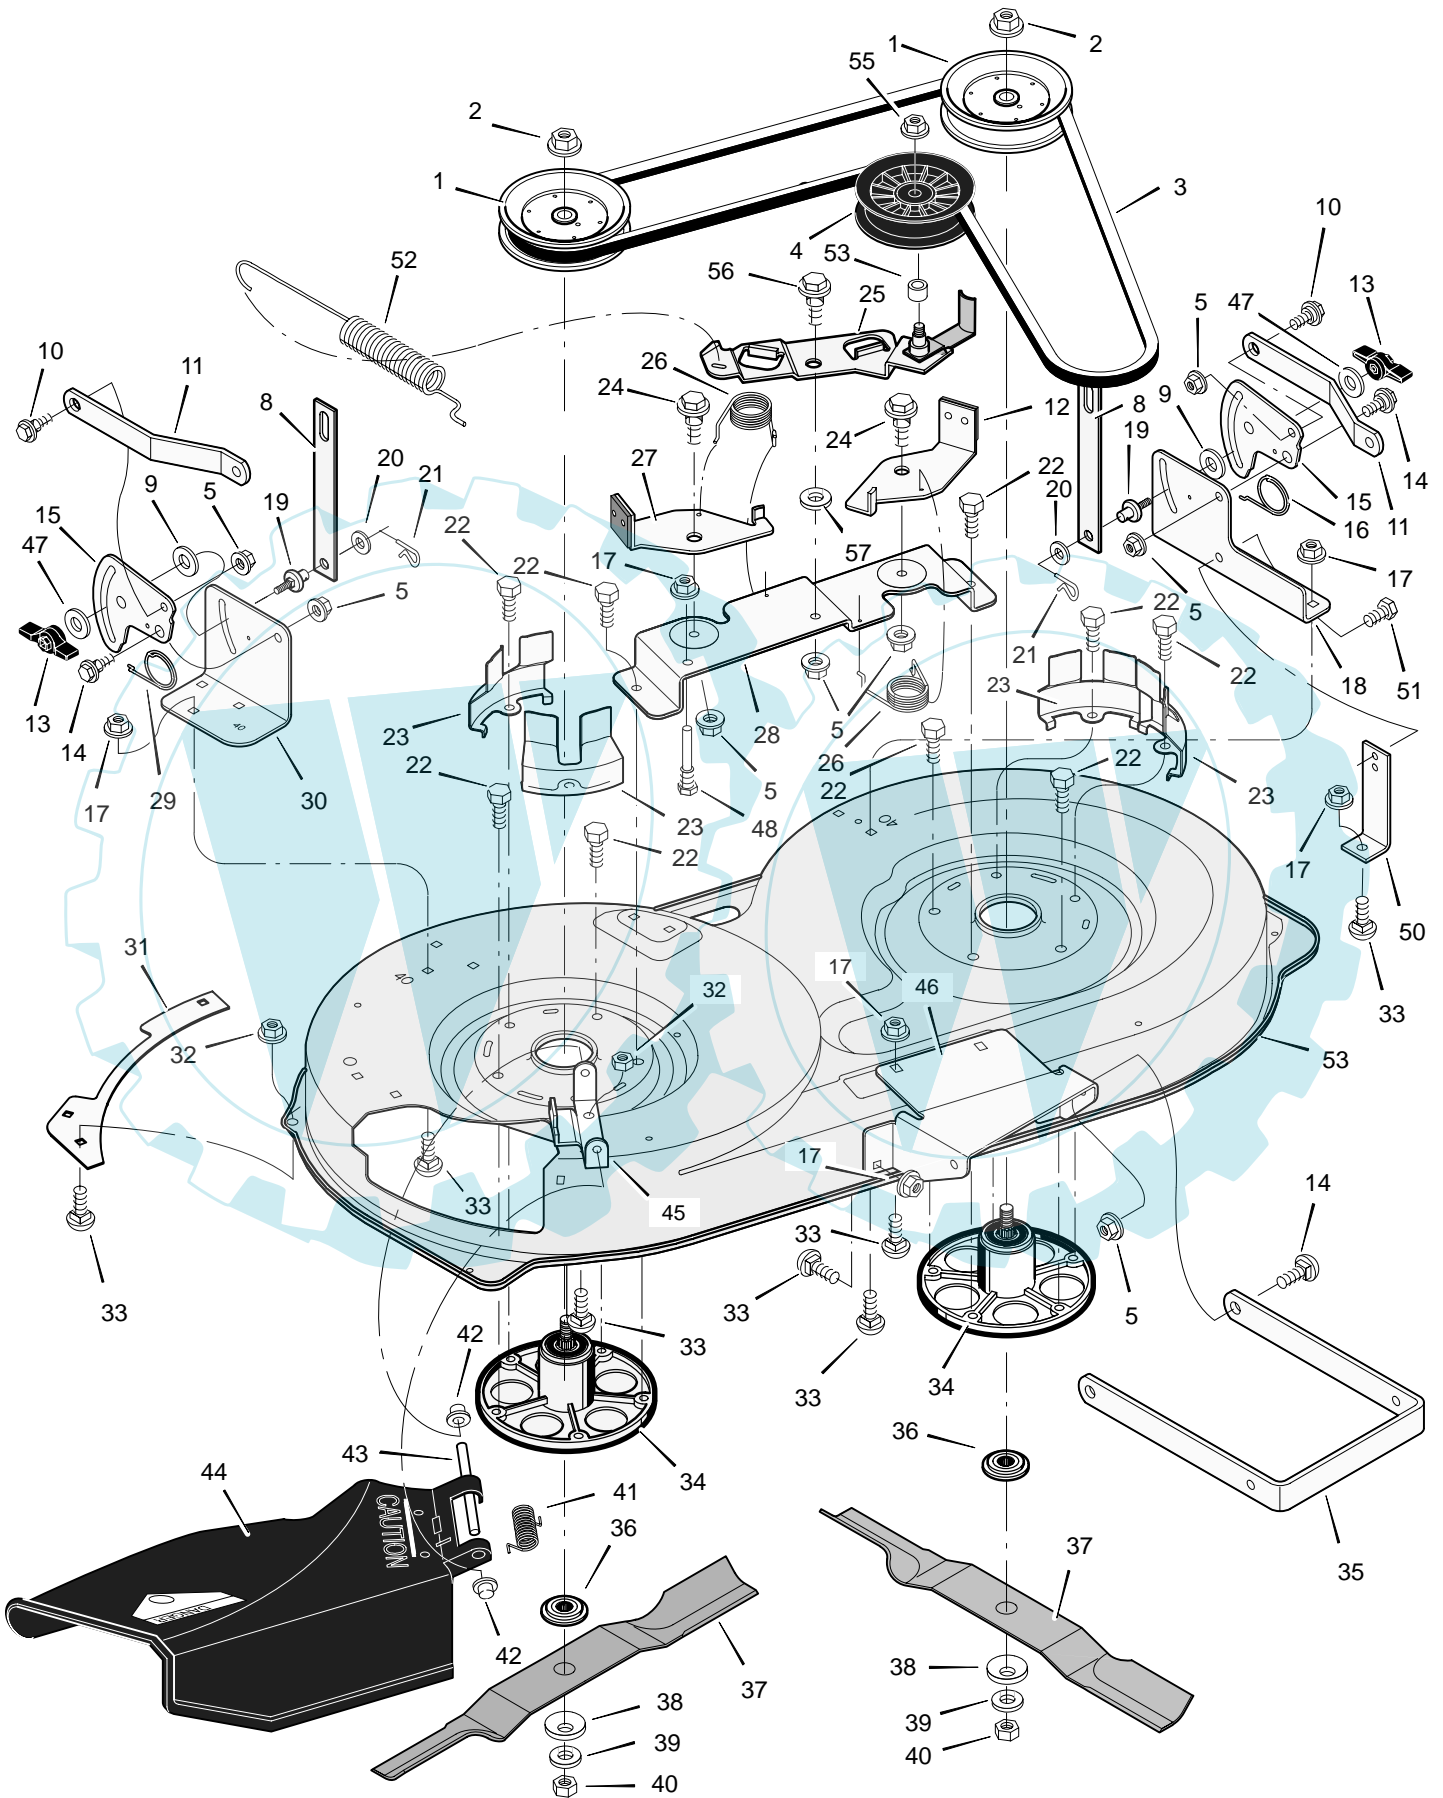

MODEL 385014x98B

REPAIR PARTS MOWER HOUSING

MODEL 385014x98B

REPAIR PARTS MOWER HOUSING

Key No.	Part No.	Description	Key No.	Part No.	Description
1	092852	Pulley, Jackshaft	31	091770E700	Plate
2	15x140	Nut, Hex	32	015x88	Nut, Flange
3	037x86	Belt, Mower Drive	33	002x53	Bolt, Carriage
4	690387	Pulley, Idler	34	1001200	Mandrell (Includes Key No.6)
5	015x84	Nut, Flange	35	690539E701	Bracket, Suspension
8	690212E701	Link, Lift	36	690411	Adapter, Blade
9	094137	Pad, Friction	37	1001427E701	Blade
10	009x52	Bolt, Shoulder	38	17x166	Washer
11	094055E701	Bracket, Suspension	39	17x165	Washer
12	094049E701	Pad Assembly, Left Brake	40	15x100	Nut
13	094068	Knob	41	0166x4	Spring
14	009x51	Bolt, Shoulder	42	028x23	Cap, Push On
15	094128E700	Plate, Suspension	43	094957 Z	Rod, Pivot
16	166x43	Spring	44	094707	Deflector Assembly
17	015x79	Nut, Flange	45	094956E701	Bracket, Deflector
18	094054E700	Bracket, Left Suspension	46	094062E700	Bracket, Front Hanger
19	095194	Pin, Hanger	47	017x45	Washer
20	017x91	Washer	48	094781	Guide, Belt
21	0031x4	Pin, Cotter	50	094681E700	Bracket, Support
22	0025x7	Bolt	51	26x249	Screw
23	094051E701	Cover, Pulley	52	165x118	Spring, Extension
24	009x39	Bolt, Shoulder	53	690369	Spacer
25	1001499	Arm, Idler	54	094060E700	Housing – Export Blade *
26	166x41	Spring	55	015x98	Nut, Flange
27	094047E701	Pad Assembly, Right Brake	56	009x75	Bolt, Shoulder
28	094059E700	Bracket Assembly, Brake	57	17x174 Z	Washer
29	166x42	Spring	1–57	776000	Complete Mower Housing Assembly
30	094052E701	Bracket, Right Suspension			

* Includes Key No. 17, 18, 30, 31, 32, 33, 45, 46, 47 and 51.