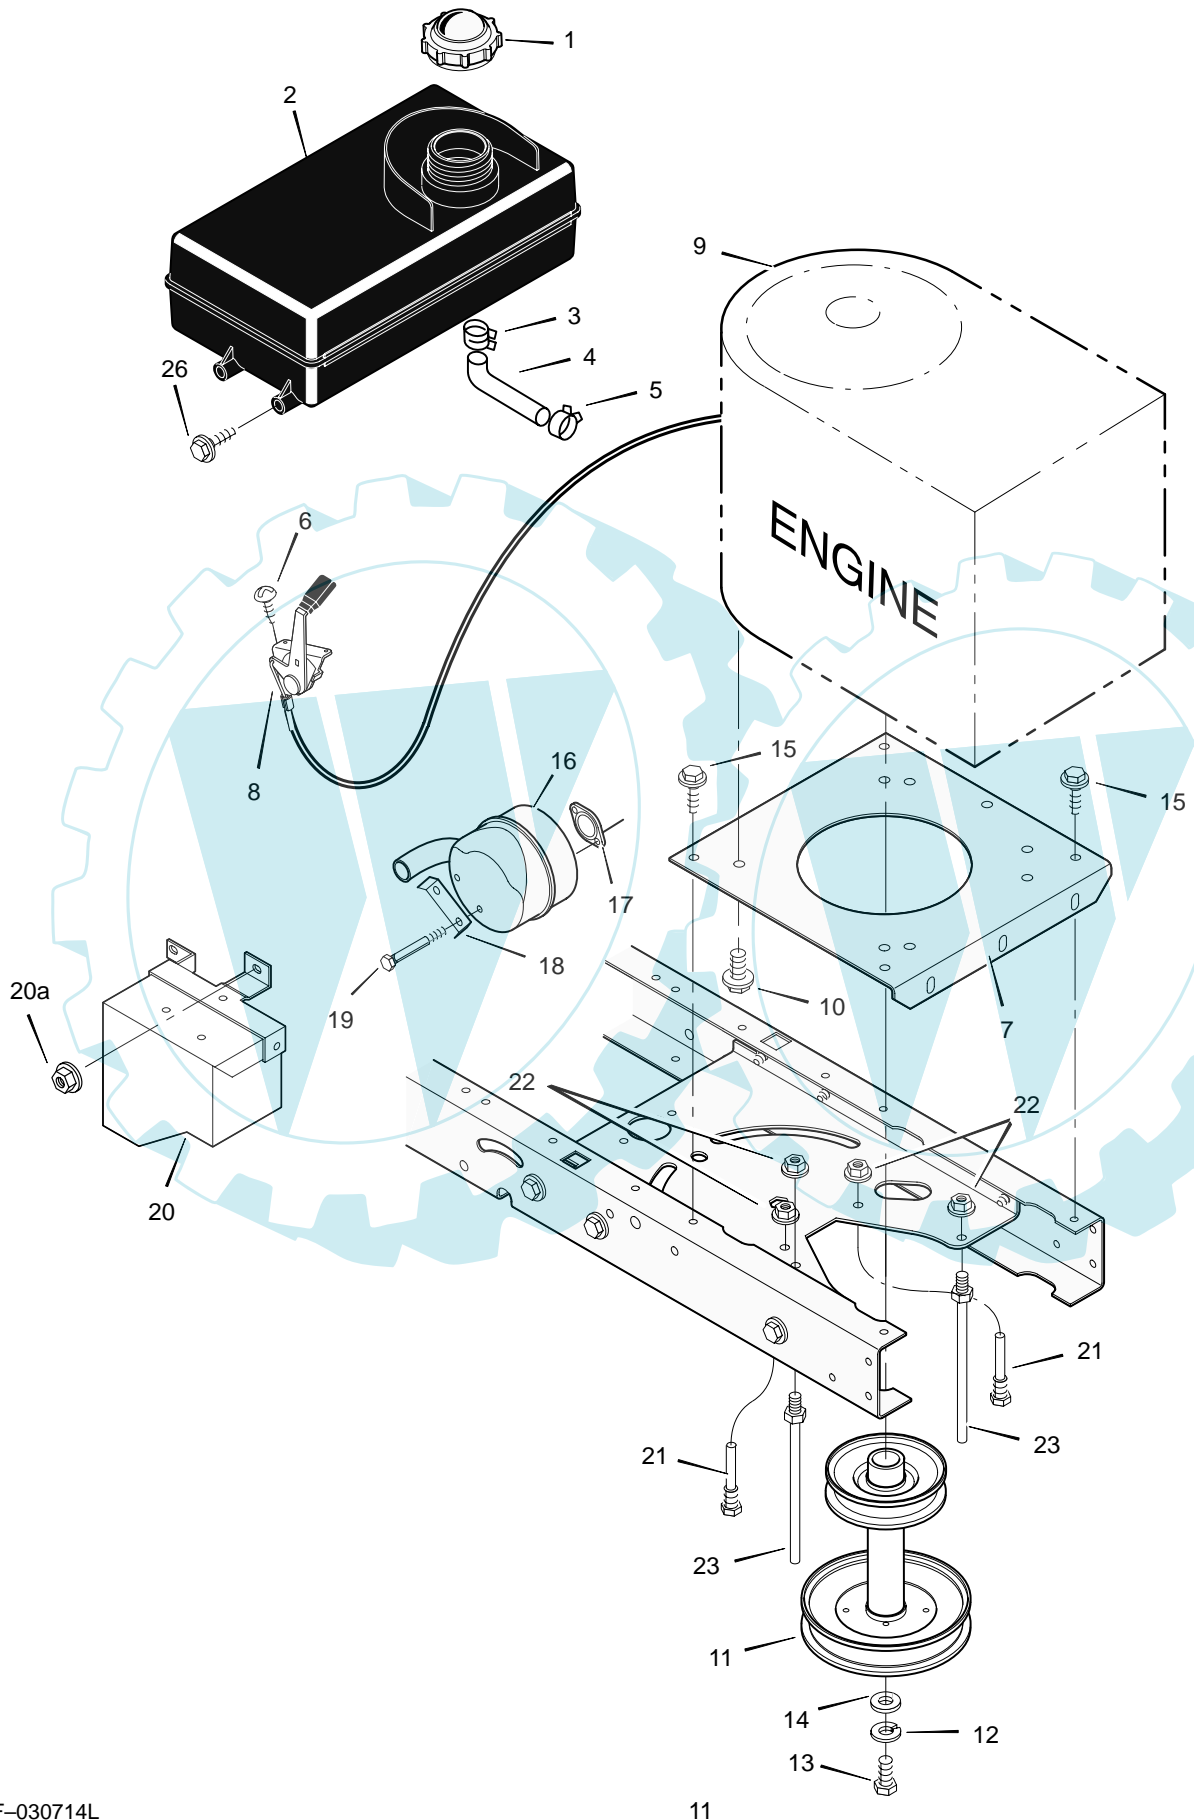

MODEL 385013x51A

REPAIR PARTS
ENGINE MOUNT

MODEL 385013x51A

REPAIR PARTS ENGINE MOUNT

Key No.	Description	Part No.
1	Fuel Cap **	092317
2	Fuel Tank	690294
3	Hose Clamp **	095197
4	Fuel Line (must cut to length) **	023717
5	Hose Clamp	095197
6	Screw	26x201
7	Plate, Engine	094006E700
8	Throttle Control	092371
9	Engine*	—
10	Bolt, Engine Mount	0025x7
11	Stack Pulley Assembly	690439 Z
12	Lockwasher	019x35
13	Bolt, Hex	01x140
14	Washer	17x170
15	Screw	26x249
16	Muffler	094120
17	Gasket	091309
18	Lock, Screw	092378
19	Bolt	01x134
20	Heat Shield Assembly –Muffler	1001459
20a	Nut	15x122
21	Guide, Belt	093349
22	Nut, Flange	015x79 Z
23	Guide, Belt	094066
26	Screw	26x253

* Parts are available from an Authorized Service Center. See “Engines, Gasoline” or “Gasoline Engines” in the yellow pages of the telephone directory.

** These parts are included with Key 2.