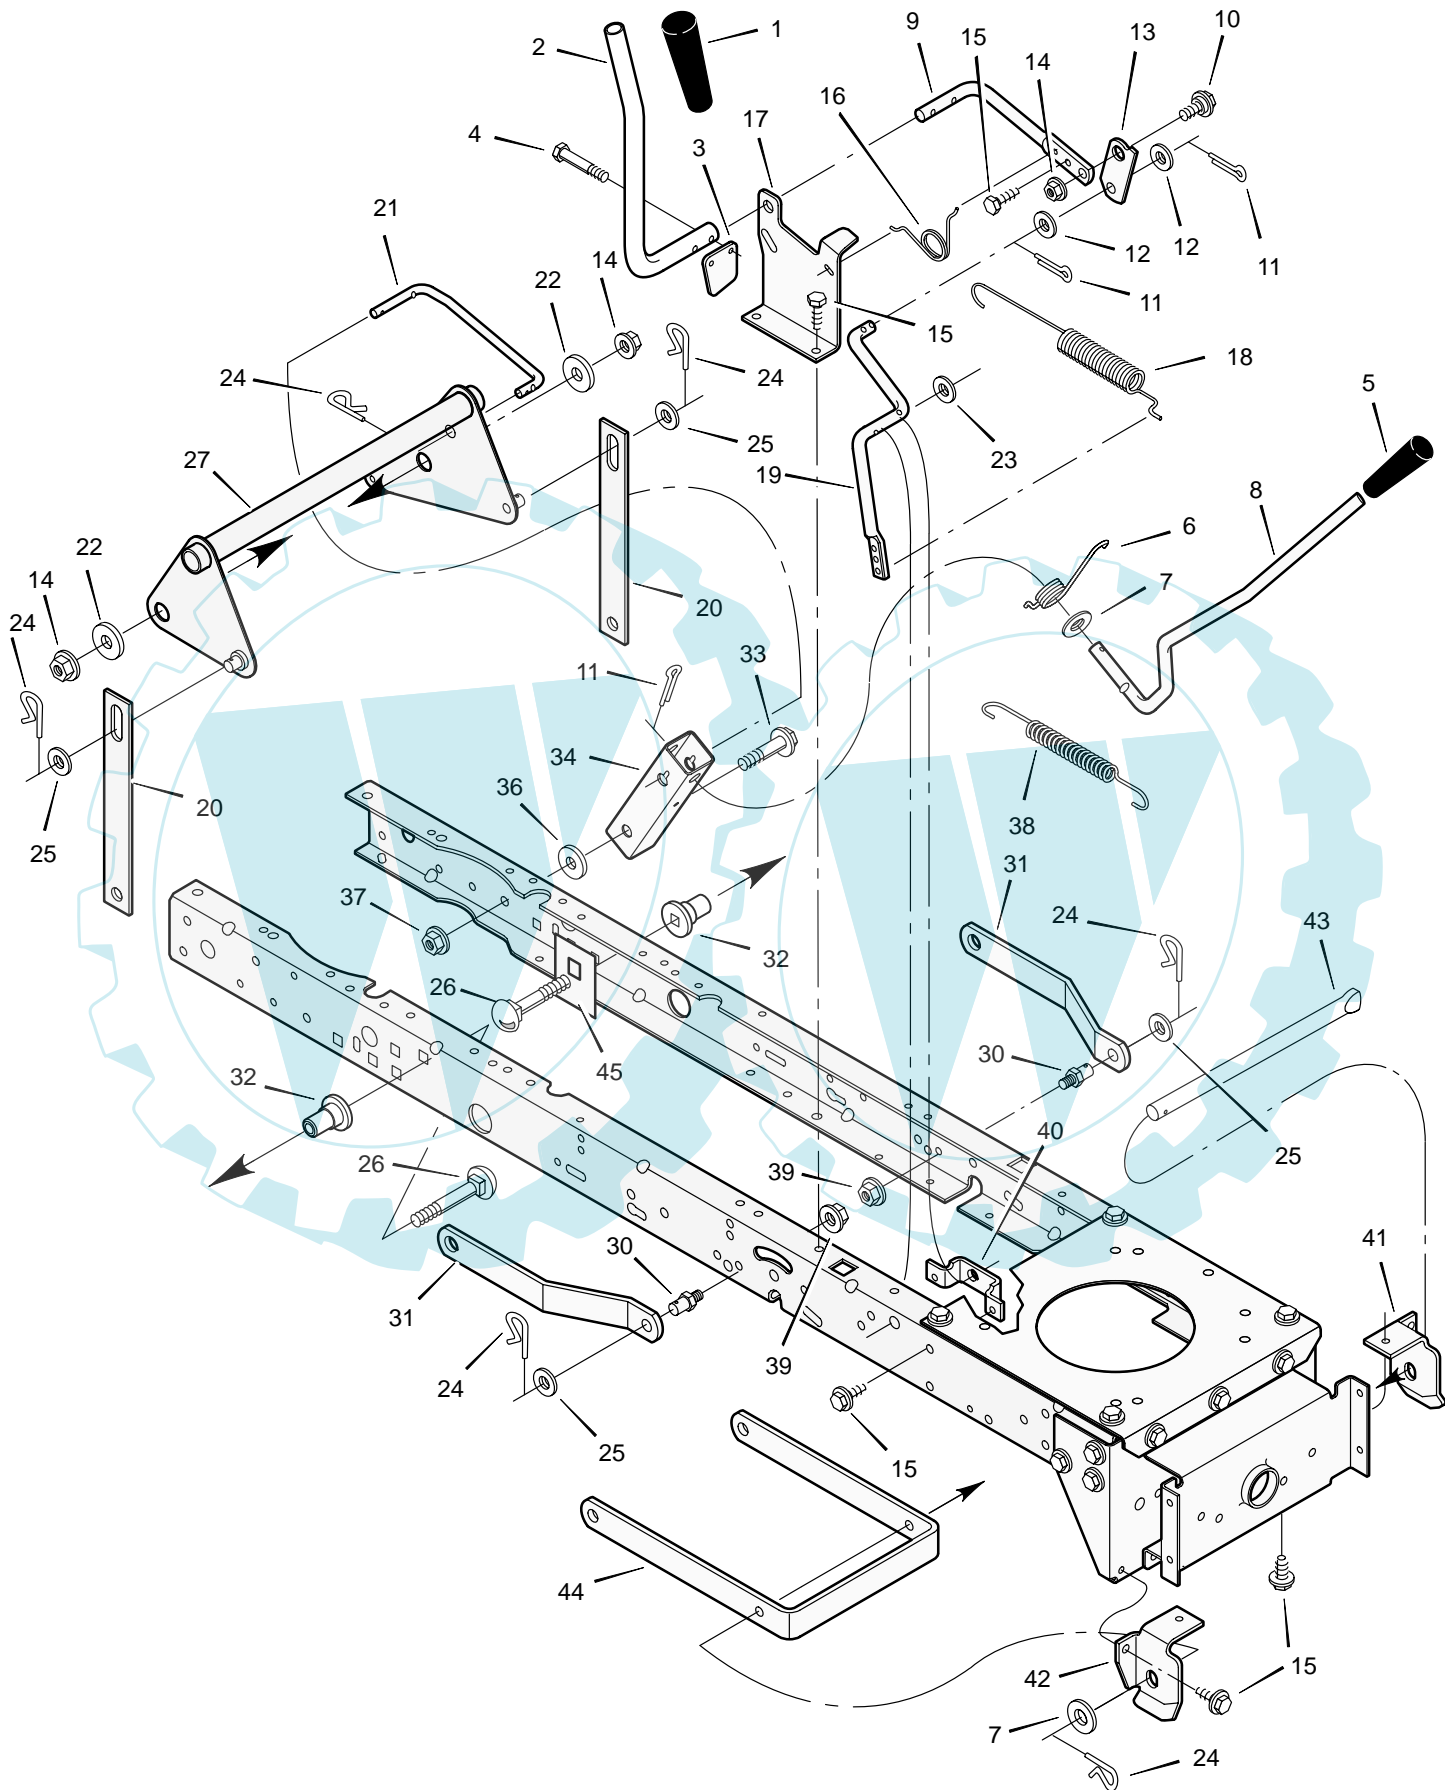

MODEL 385013x51A

REPAIR PARTS MOWER HOUSING SUSPENSION

MODEL 385013x51A

REPAIR PARTS MOWER HOUSING SUSPENSION

Key No.	Description	Part No.	Key No.	Description	Part No.
1	Grip	092698	22	Washer	17x168
2	Handle, PTO	094157 Z	23	Washer	017x57
3	Pad, Switch	094022 Z	24	Pin, Hair	0031x4
4	Bolt	0025x3	25	Washer	017x91
5	Grip	092697	26	Bolt, Carriage	002x85
6	Spring	166x40	27	Lever Assembly, Lift	1001111E700
7	Washer	17x103	30	Pin	094067
8	Handle, Lift	690533	31	Bracket, Rear Suspension	094055E701
9	Lever, PTO	094017 Z	32	Spacer, Lifter	690151
10	Bolt, Shoulder	009x39	33	Bolt, Shoulder	009x53
11	Pin, Cotter	030x20	34	Bracket, Pivot	094015E700
12	Washer	017x57	36	Washer	17x191
13	Link, PTO	094004 Z	37	Nut, Flange	015x84
14	Nut, Flange	015x84	38	Spring	165x131
15	Screw	26x249	39	Nut, Flange	015x68
16	Spring	166x39	40	Bracket, PTO	094005E700
17	Bracket, PTO	094018E701	41	Hanger, Left Deck	094027E701
18	Spring	165x118	42	Hanger, Right Deck	094026E701
19	Crank, PTO	690394E701	43	Rod, Hanger	094158 Z
20	Link, Lift	690212E701	44	Bracket, Suspension	690539E701
21	Link, Lift Handle	690122 Z	45	Plate, Stiffening	1001098E701