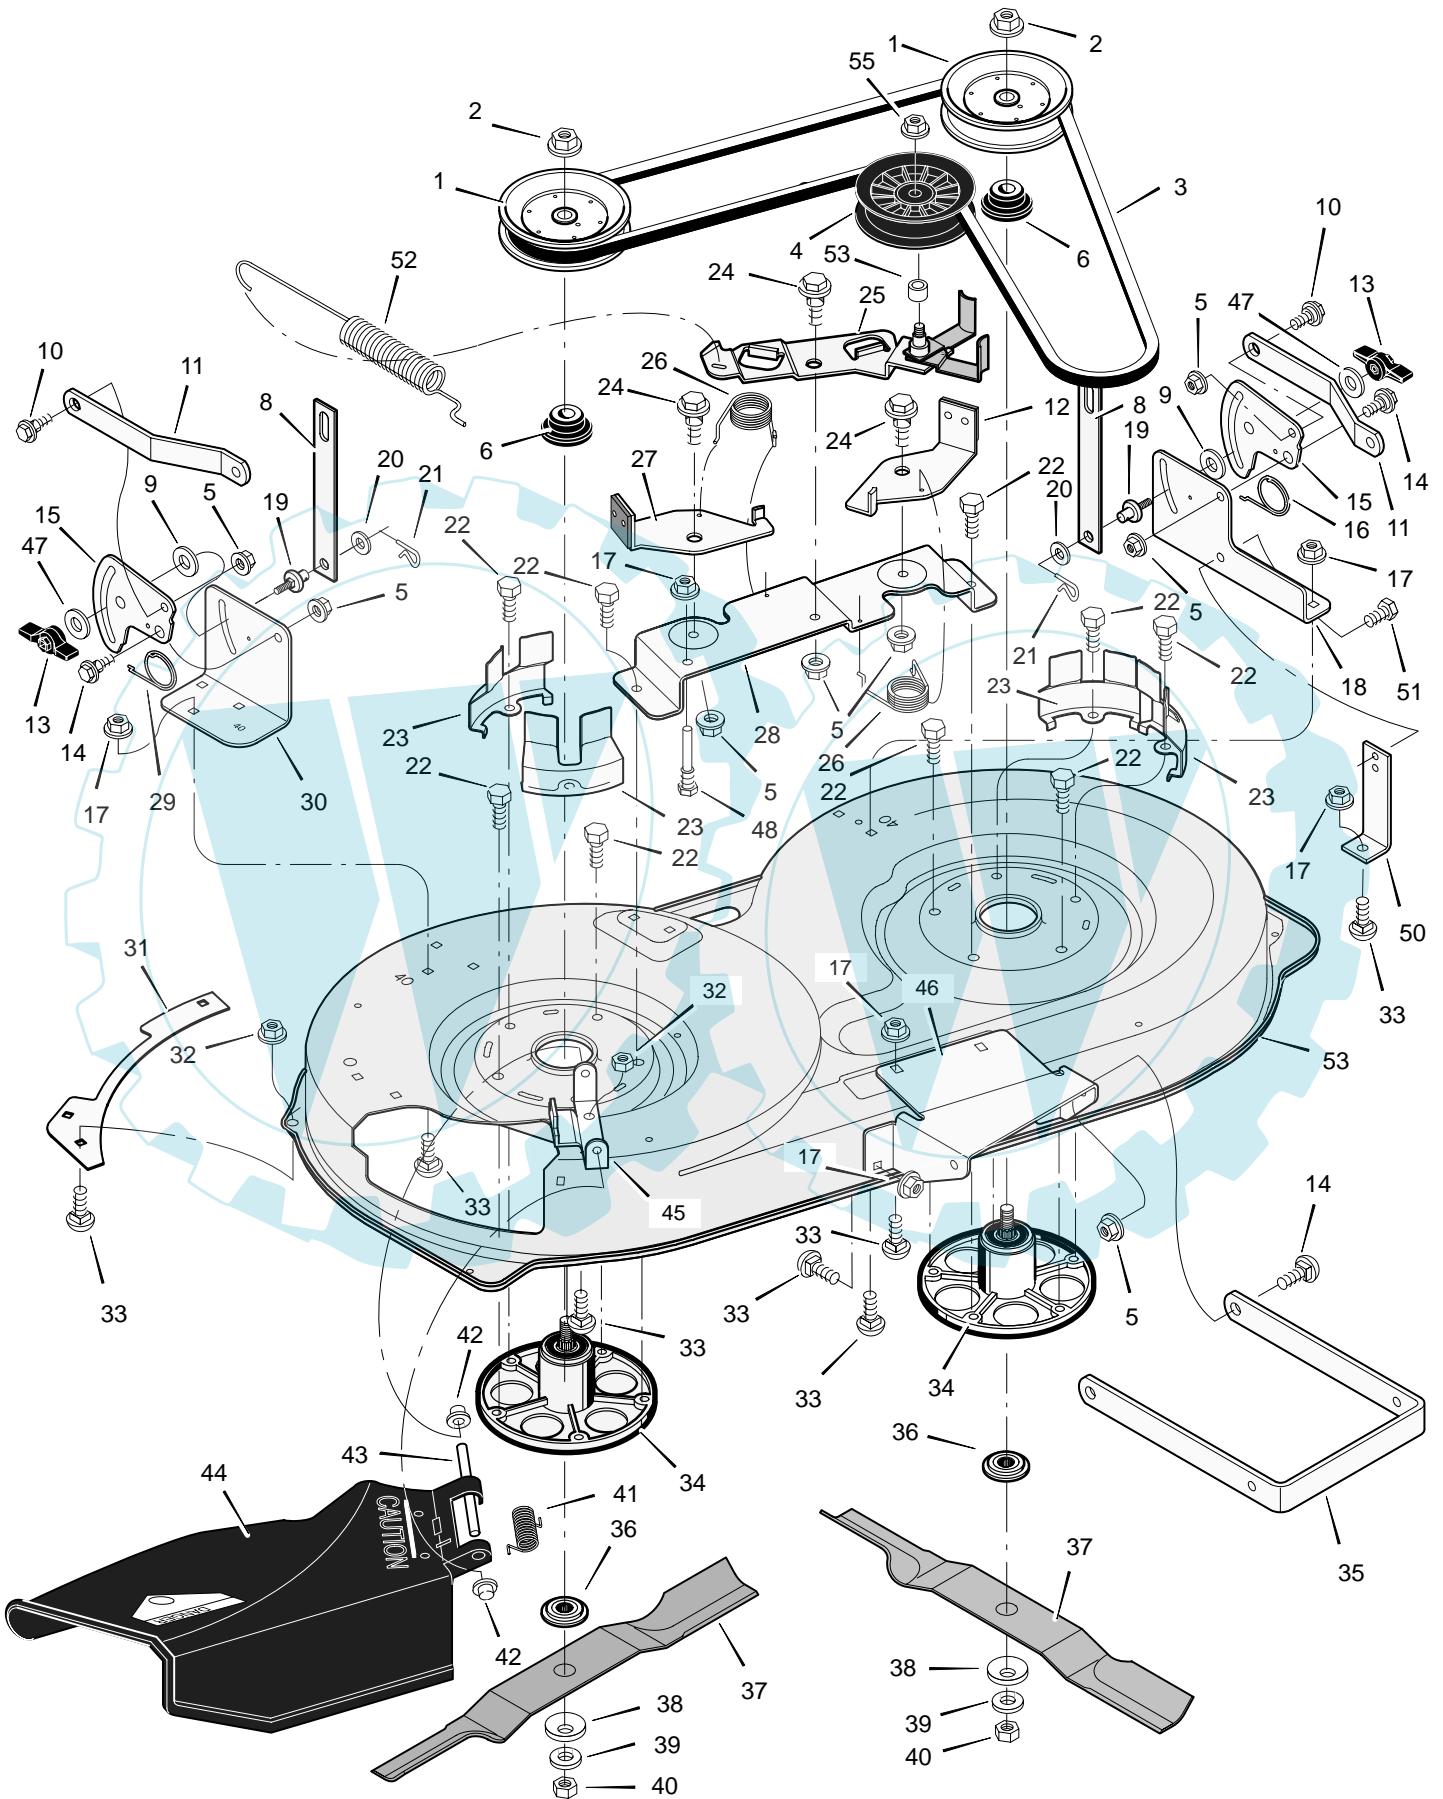

MODEL 385013x51A

REPAIR PARTS MOWER HOUSING

F-030714L

9

MODEL 385013x51A

REPAIR PARTS MOWER HOUSING

Key No.	Description	Part No.	Key No.	Description	Part No.
1	Pulley, Jackshaft	092852	29	Spring	166x42
2	Nut, Hex	15x140	30	Bracket, Right Suspension	094052E701
3	Belt, Mower Drive	037x86	31	Plate	091770E700
4	Pulley, Idler	690387	32	Nut, Flange	015x88
5	Nut, Flange	015x84	33	Bolt, Carriage	002x53
6	Spacer, Pulley	1001197	34	Mandrell (includes Key no. 6)	1001200
8	Link, Lift	690212E701	35	Bracket, Suspension	690539E701
9	Pad, Friction	094137	36	Adapter, Blade	690411
10	Bolt, Shoulder	009x52	37	Blade	1001427E701
11	Bracket, Suspension	094055E701	38	Washer	17x166
12	Pad Assembly, Left Brake	094049E701	39	Washer	17x165
13	Knob	094068	40	Nut	15x100
14	Bolt, Shoulder	009x51	41	Spring	166x4
15	Plate, Suspension	094128E700	42	Cap, Push On	028x23
16	Spring	166x43	43	Rod, Pivot	094957 Z
17	Nut, Flange	015x79	44	Deflector Assembly	094707
18	Bracket, Left Suspension	094054E700	45	Bracket, Deflector	094956E701
19	Pin, Hanger	095194	46	Bracket, Front Hanger	094062E700
20	Washer	017x91	47	Washer	017x45 Z
21	Pin, Cotter	0031x4	48	Guide, Belt	094781
22	Bolt	0025x7	50	Bracket, Support	094681E700
23	Cover, Pulley	094051E701	51	Screw	26x249
24	Bolt, Shoulder	009x39	52	Spring, Extension	165x118
25	Arm, Idler	1001499	53	Spacer	690369
26	Spring	166x41	54	Housing, Blade *	094061E700
27	Pad Assembly, Right Brake	094047E701	55	Nut, Flange	015x98
28	Bracket Assembly, Brake	094059E700	1-55	Complete Mower Housing Assembly	776000

* Includes Key No. 17, 18, 30, 31, 32, 33, 45, 46, 47 and 51.