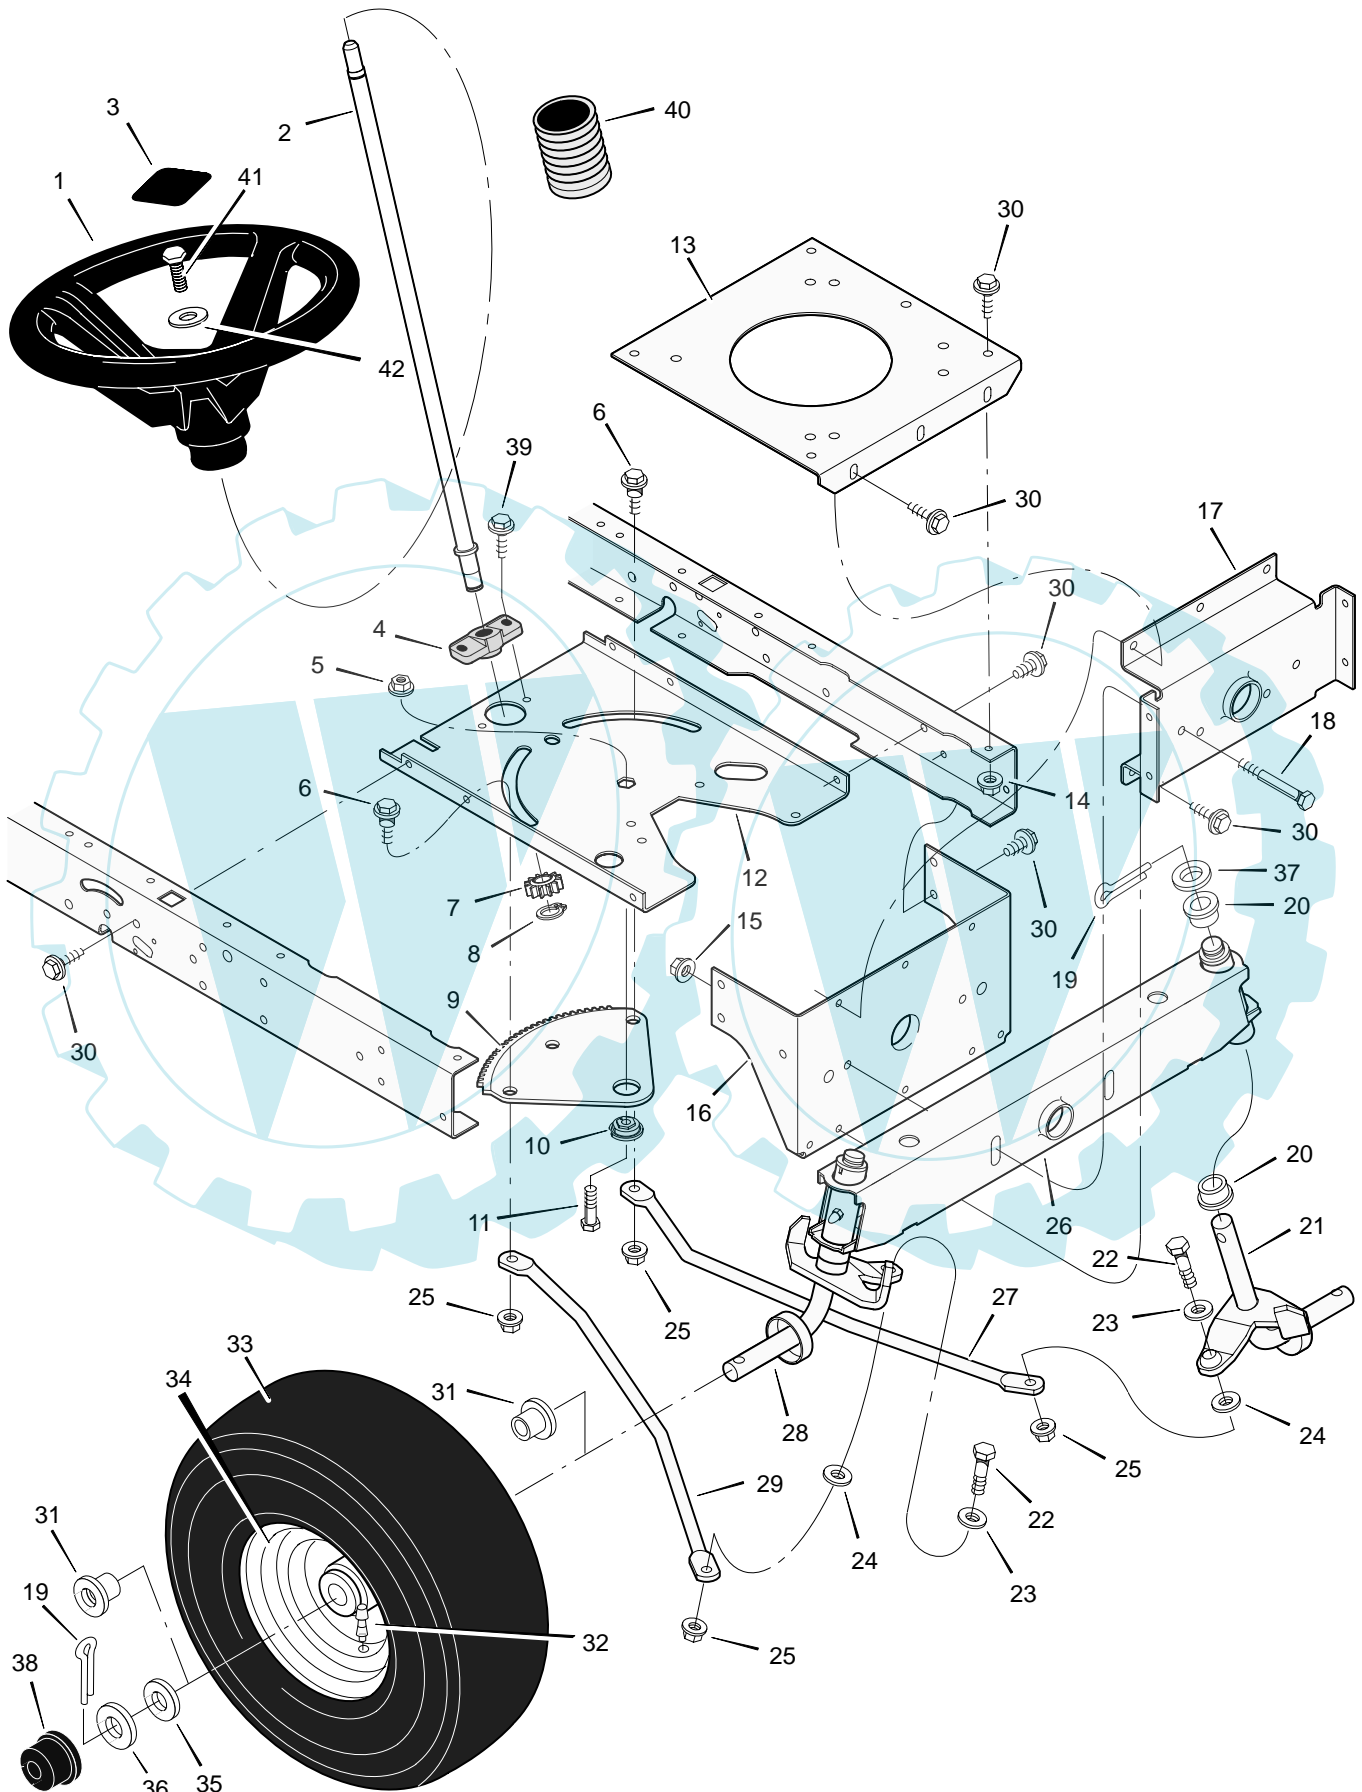

MODEL 385013x51A

REPAIR PARTS
STEERING

F-030714L

MODEL 385013x51A

**REPAIR PARTS
STEERING**

Key No.	Description	Part No.	Key No.	Description	Part No.
1	Wheel, Steering	095336	23	Washer	17x104
2	Post, Steering	690625	24	Washer	017x53 Z
3	Insert, Steering Wheel	095338	25	Nut, Flange	015x84
4	Bearing	094124	26	Axle Assembly	7601037
5	Nut, Flange	15x111	27	Drag Link, Left	095329E701
6	Bolt, Shoulder	009x57	28	Spindle Assembly, Right	094575E701
7	Gear, Pinion	690183	29	Drag Link, Right	095328E701
8	Ring, Snap	011x25	30	Screw	26x249
9	Gear, Sector	094121	31	Bearing, Wheel	091334
10	Bearing	094123	32	Stem, Valve	024373
11	Bolt	001x84	33	Tire *	
12	Plate, Steering	1001121E701	—	Tube	407046
13	Plate, Engine	094006E700	34	Wheel and Tire Assembly	094578-601
14	Nut, Flange	015x88	35	Washer	17x195
15	Nut, Flange	15x118	36	Washer	17x113
16	Bracket, Hanger	1001270E701	37	Washer	017x83
17	Axle, Hanger	094007E701	38	Hub Cap	094618
18	Bolt	01x146	39	Screw	26x267
19	Pin, Cotter	030x49	40	Bellows	092059
20	Bearing	690150	41	Bolt	0025x3
21	Spindle Assembly, Left	094576E701	42	Washer	17x146
22	Bolt	01x111			

* When you order a tire, make sure to give the brand name of the tire so that the tread pattern on the tire will match.