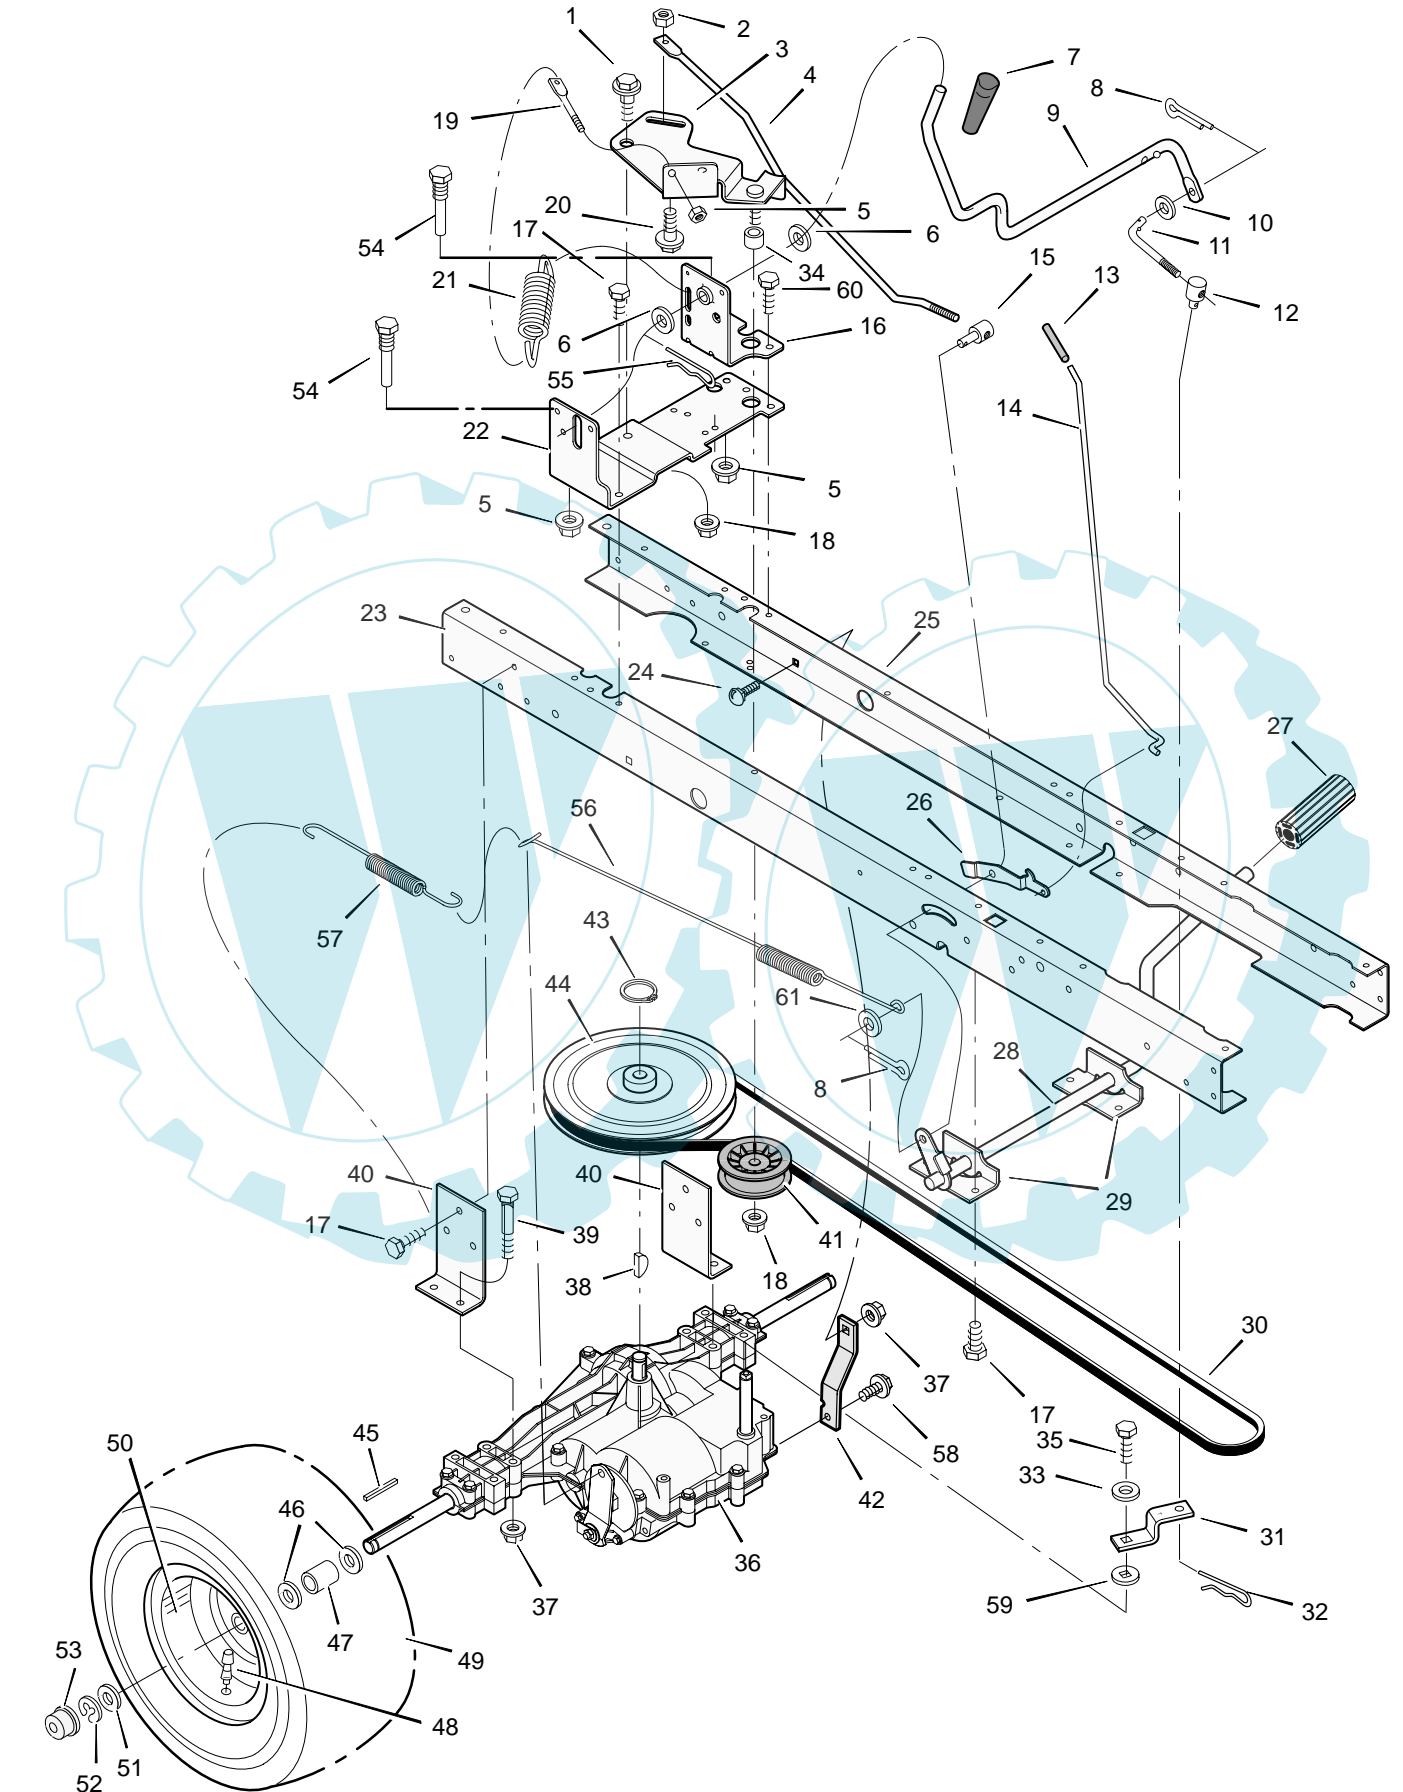

MODEL 385013x51A

REPAIR PARTS MOTION DRIVE

F-030714L

MODEL 385013x51A

REPAIR PARTS MOTION DRIVE

Key No.	Description	Part No.	Key No.	Description	Part No.
1	Bolt, Shoulder	009x39	32	Pin, Hair	0031x6
2	Nut, Hex	015x89	33	Washer	017x38
3	Arm, Idler	690273	35	Bolt	06x105
4	Rod, Clutch	094041 Z	36	Transaxle **	—
5	Nut	015x79	37	Nut	015x88
6	Washer	17x102	38	Key, Woodruff	020697
7	Grip	092697	39	Bolt	01x155
8	Pin, Cotter	030x20	40	Bracket, Transaxle	094008E701
9	Lever, Shift	094043 Z	41	Pulley	690409
10	Washer	017x47	42	Bracket, Transaxle Support	094433E700
11	Link, Shift	094044 Z	43	Ring Retainer	0011x7
12	Nut, Adjuster	021920	44	Pulley, Drive	095094
13	Grip	091079	45	Key, Square	021553
14	Rod, Parking Brake	1001245 Z	46	Washer	17x160
15	Nut, Adjuster	094815	47	Spacer, Transaxle	690554 Z
16	Bracket, Shift Pivot	1001303 Z	48	Stem, Valve	024373
17	Screw	26x249	49	Tire *	091923
18	Nut	015x84	—	Tube	407049
19	Mount, Stud Spring	094042 Z	50	Wheel & Tire Assembly	92288-601
20	Bolt, Shoulder	009x54	51	Washer	17x195
21	Spring, Extension	165x116	52	E-Ring	0011x3
22	Bracket, Right Shifter	1001302E701	53	Hub Cap	094618
23	Frame, Right	1001268E701	54	Guide, Belt	093349
24	Bolt, Carriage	002x53	55	Pin, Hair	0031x4
25	Frame, Left	1001269E701	56	Spring, Extension	165x115
26	Latch, Parking Brake	094045 Z	57	Spring, Extension	165x92
27	Pedal	021544	58	Screw	26x216
28	Lever, Brake/Clutch	094038E700	59	Washer	17x148
29	Bracket, Pedal	1001117E701	60	Screw	26x267
30	Belt, Motion Drive	037x87	61	Washer	17x169
31	Yoke, Shift	094031 Z			

* When you order a tire, make sure to give the brand name of the tire so that the tread pattern on the tire will match.

** For information on Replacement Parts see the Central Parts Distributor in your area.