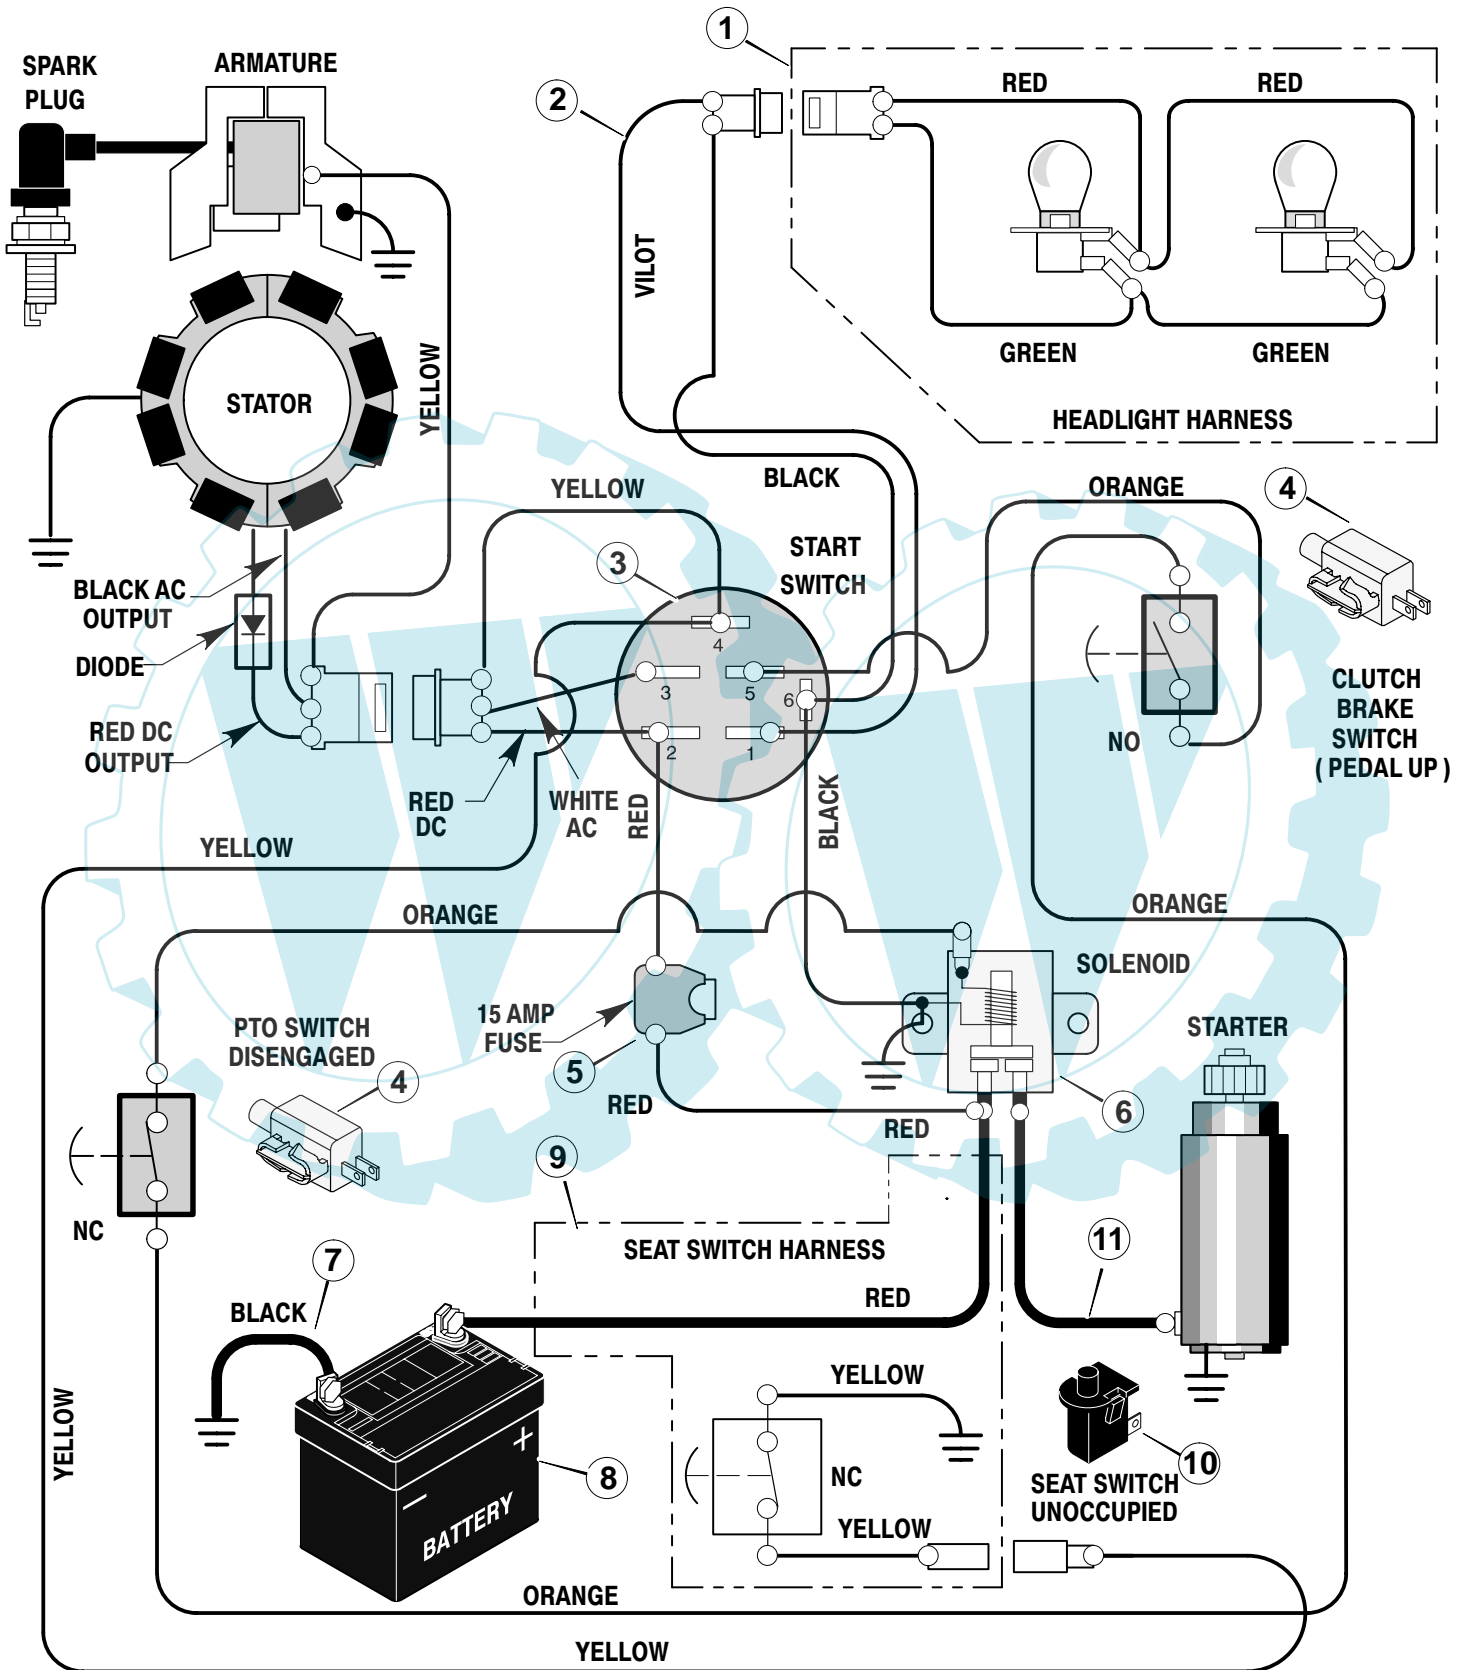

MODEL 385013x51A

REPAIR PARTS ENGINE MOUNT

Key No.	Description	Part No.
1	Fuel Cap **	092317
2	Fuel Tank	690294
3	Hose Clamp **	095197
4	Fuel Line (must cut to length) **	023717
5	Hose Clamp	095197
6	Screw	26x201
7	Plate, Engine	094006E700
8	Throttle Control	092371
9	Engine*	—
10	Bolt, Engine Mount	0025x7
11	Stack Pulley Assembly	690439 Z
12	Lockwasher	019x35
13	Bolt, Hex	01x140
14	Washer	17x170
15	Screw	26x249
16	Muffler	094120
17	Gasket	091309
18	Lock, Screw	092378
19	Bolt	01x134
20	Heat Shield Assembly –Muffler	1001459
20a	Nut	15x122
21	Guide, Belt	093349
22	Nut, Flange	015x79 Z
23	Guide, Belt	094066
26	Screw	26x253

* Parts are available from an Authorized Service Center. See “Engines, Gasoline” or “Gasoline Engines” in the yellow pages of the telephone directory.

** These parts are included with Key 2.

MODEL 385013x51A

REPAIR PARTS ELECTRICAL SYSTEM