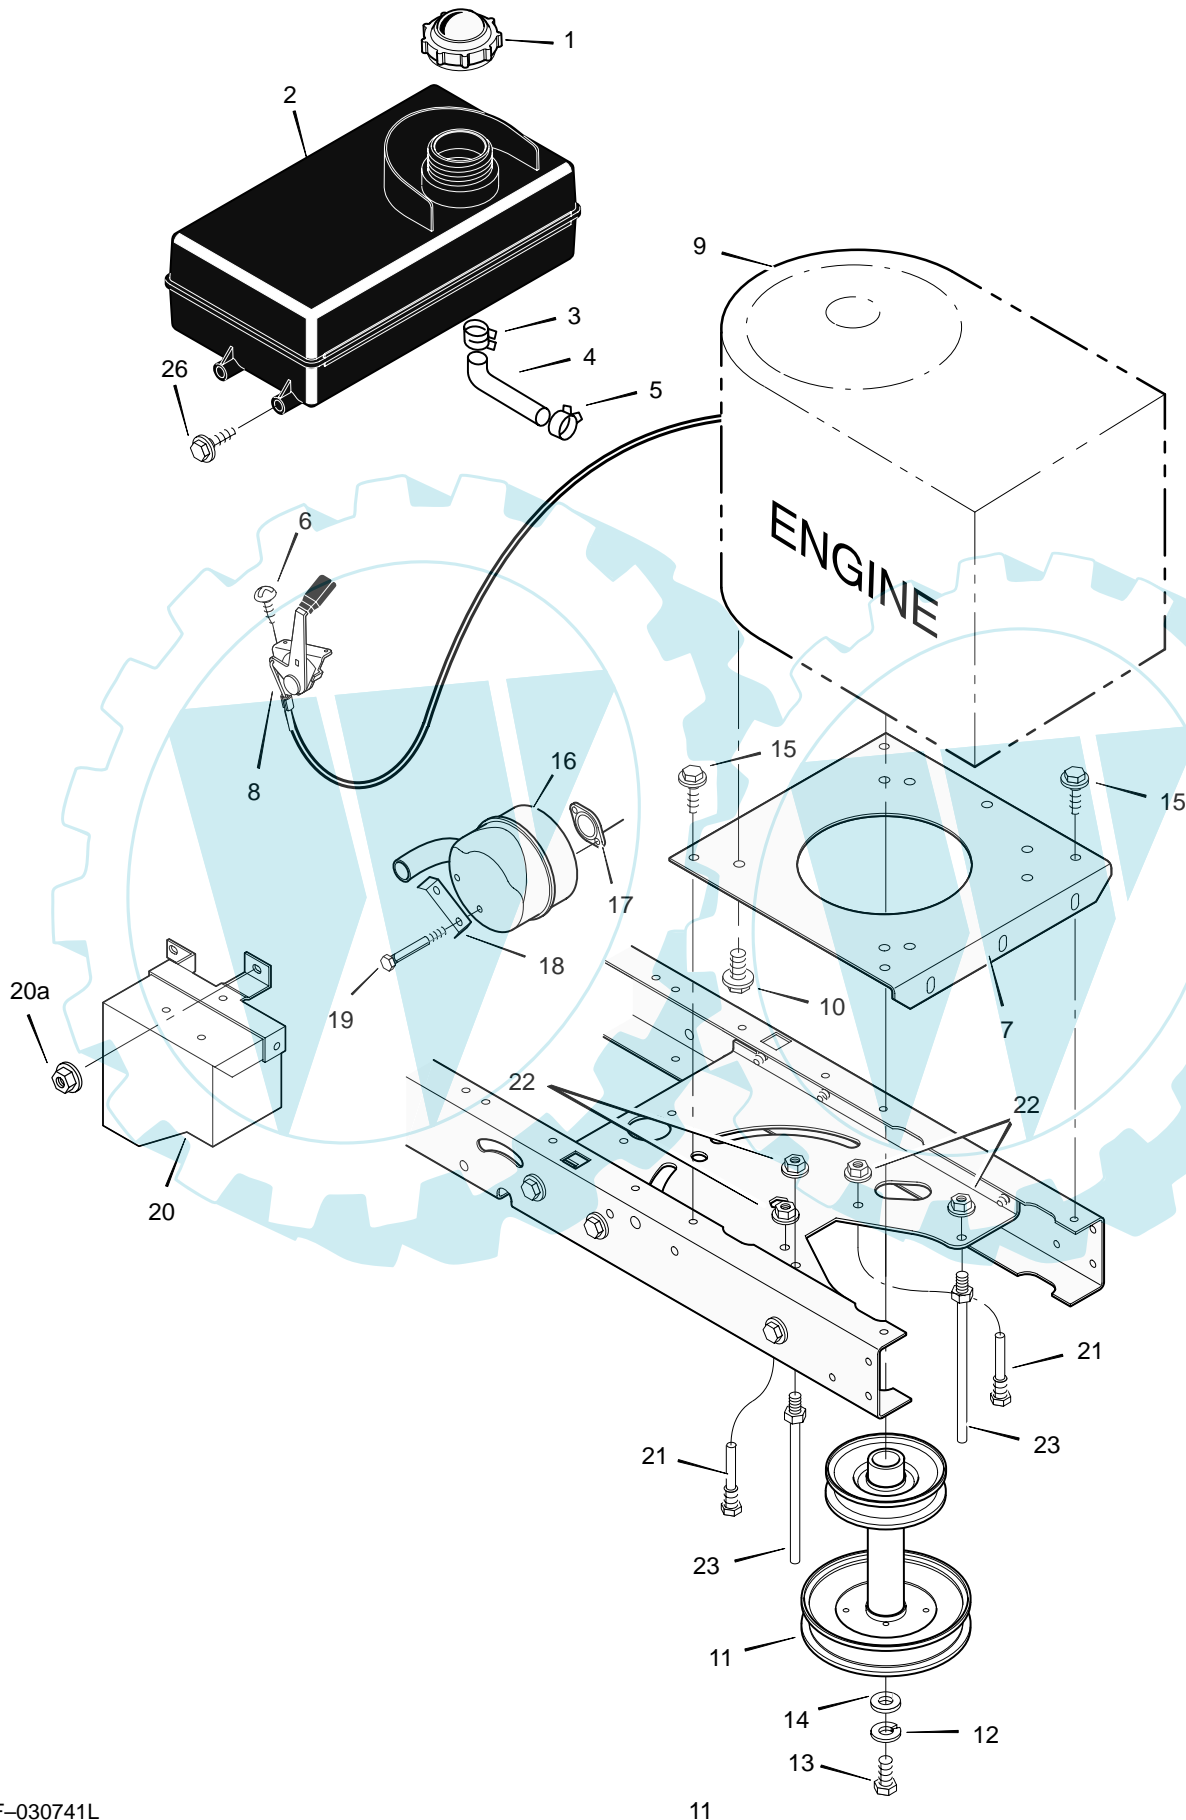

* Includes Key No. 17, 18, 30, 31, 32, 33, 45, 46, 47 and 51.

MODEL 385008x52B

**REPAIR PARTS
ENGINE MOUNT**

MODEL 385008x52B

REPAIR PARTS ENGINE MOUNT

Key No.	Description	Part No.
1	Fuel Cap **	092317
2	Fuel Tank	690294
3	Hose Clamp **	095197
4	Fuel Line (must cut to length) **	7601033
5	Hose Clamp	095197
6	Screw	26x201
7	Plate, Engine	094006E700
8	Throttle Control	092371
9	Engine*	—
10	Bolt, Engine Mount	0025x7
11	Stack Pulley Assembly	690439 Z
12	Lockwasher	019x35
13	Bolt, Hex	01x140
14	Washer	17x170
15	Screw	26x249
16	Muffler	094120
17	Gasket	091309
18	Lock, Screw	092378
19	Bolt	01x134
20	Heat Shield Assembly –Muffler	1001459
20a	Nut	15x122
21	Guide, Belt	093349
22	Nut, Flange	015x79 Z
23	Guide, Belt	094066
26	Screw	26x253