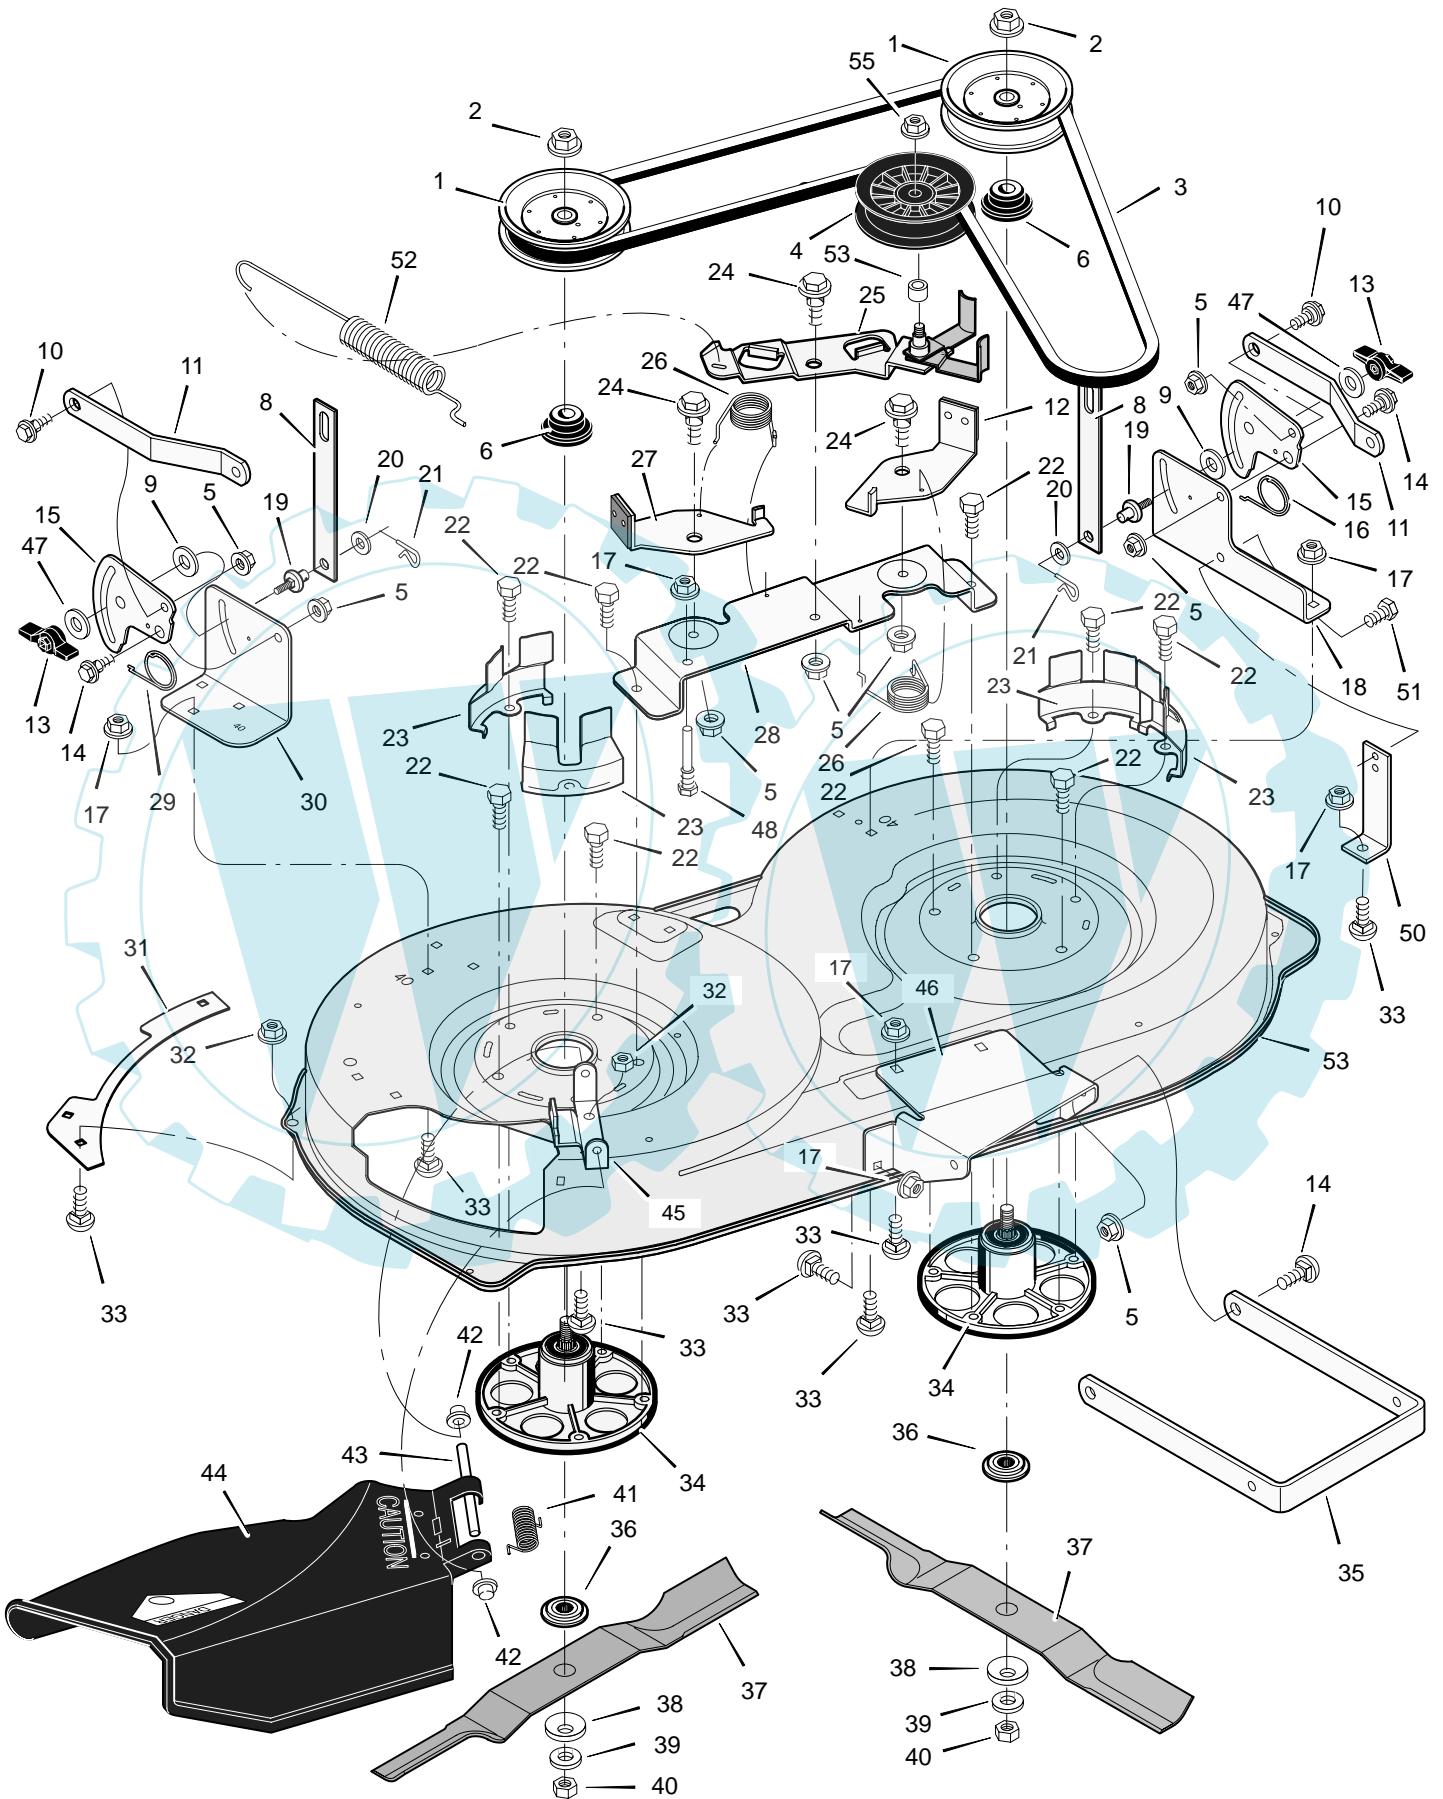

MODEL 385008x52B

REPAIR PARTS MOWER HOUSING

F-030740L

9

MODEL 385008x52B

REPAIR PARTS MOWER HOUSING

Key No.	Description	Part No.	Key No.	Description	Part No.
1	Pulley, Jackshaft	092852	29	Spring	166x42
2	Nut, Hex	15x140	30	Bracket, Right Suspension	094052E701
3	Belt, Mower Drive	037x86	31	Plate	091770E700
4	Pulley, Idler	690387	32	Nut, Flange	015x88
5	Nut, Flange	015x84	33	Bolt, Carriage	002x53
6	Spacer, Pulley	1001197	34	Mandrell (Includes Key No. 6)	1001200
8	Link, Lift	690212E701	35	Bracket, Suspension	690539E701
9	Pad, Friction	094137	36	Adapter, Blade	690411
10	Bolt, Shoulder	009x52	37	Blade	1001427E701
11	Bracket, Suspension	094055E701	38	Washer	17x166
12	Pad Assembly, Left Brake	094049E701	39	Washer	17x165
13	Knob	094068	40	Nut	15x100
14	Bolt, Shoulder	009x51	41	Spring	0166x4
15	Plate, Suspension	094128E700	42	Cap, Push On	028x23
16	Spring	166x43	43	Rod, Pivot	094957 Z
17	Nut, Flange	015x79	44	Deflector Assembly	094707
18	Bracket, Left Suspension	094054E701	45	Bracket, Deflector	094956E701
19	Pin, Hanger	095194	46	Bracket, Front Hanger	094062E700
20	Washer	017x91	47	Washer	017x45 Z
21	Pin, Cotter	0031x4	48	Guide, Belt	094781
22	Bolt	0025x7	50	Bracket, Support	094681E700
23	Cover, Pulley	094051E701	51	Screw	26x249
24	Bolt, Shoulder	009x39	52	Spring, Extension	165x118
25	Arm, Idler	1001499	53	Spacer	690369
26	Spring	166x41	54	Housing, Blade *	094061E700
27	Pad Assembly, Right Brake	094047E701	55	Nut, Flange	015x98
28	Bracket Assembly, Brake	094059E700	1-55	Complete Mower Housing Assembly	776000

* Includes Key No. 17, 18, 30, 31, 32, 33, 45, 46, 47 and 51.