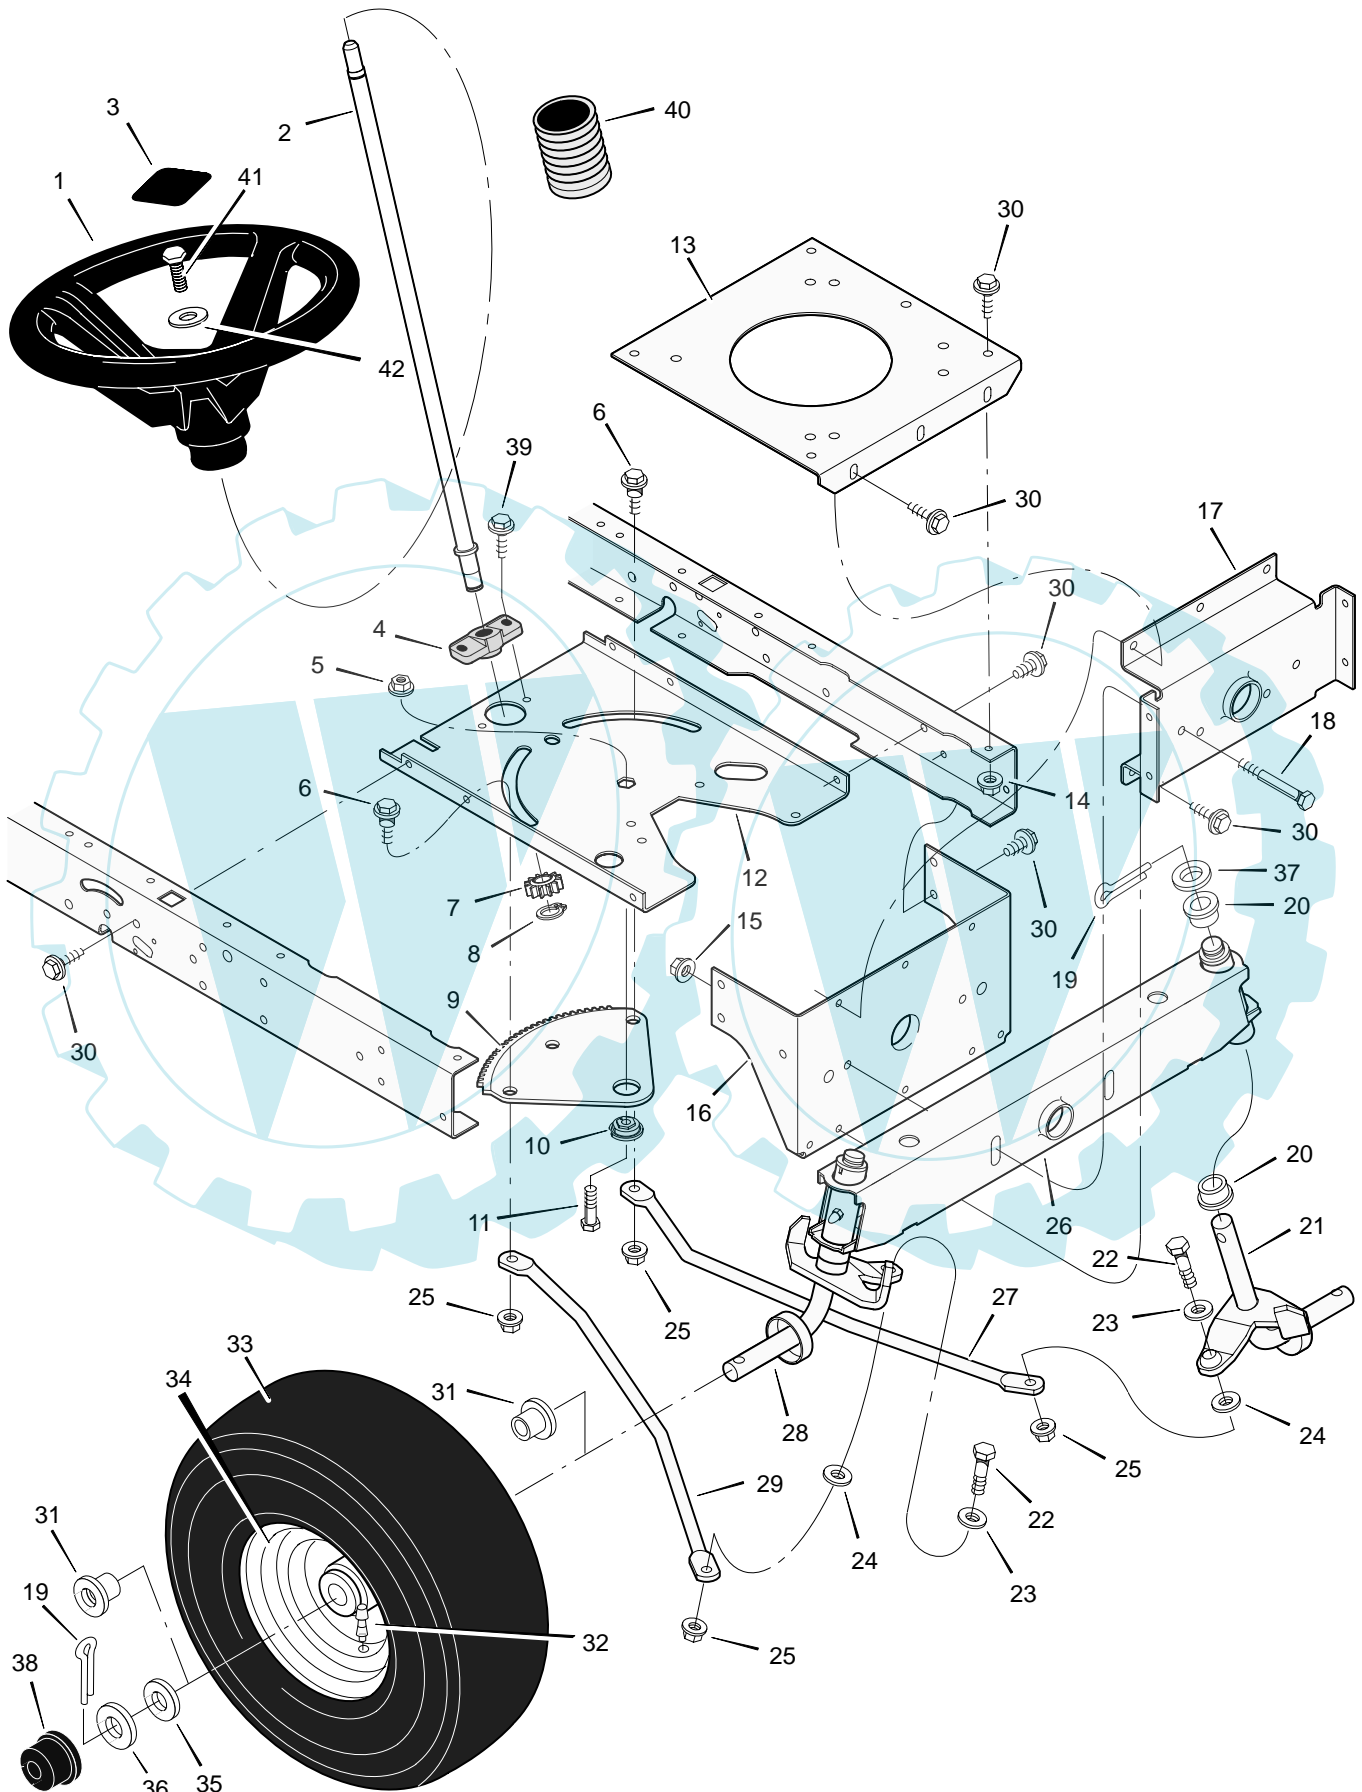

MODEL 385008x52B

REPAIR PARTS
STEERING

F-030740L

MODEL 385008x52B

**REPAIR PARTS
STEERING**

Key No.	Description	Part No.	Key No.	Description	Part No.
1	Wheel, Steering	095336	23	Washer	17x104
2	Post, Steering	690625	24	Washer	017x53 Z
3	Insert, Steering Wheel	095336	25	Nut, Flange	015x84
4	Bearing	094124	26	Axle Assembly	7601037
5	Nut, Flange	15x111	27	Drag Link, Left	095329E701
6	Bolt, Shoulder	009x57	28	Spindle Assembly, Right	094575E701
7	Gear, Pinion	690183	29	Drag Link, Right	095328E701
8	Ring, Snap	011x25	30	Screw	26x249
9	Gear, Sector	094121	31	Bearing, Wheel	091334
10	Bearing	094123	32	Stem, Valve	024373
11	Bolt	001x84	33	Tire *	091923
12	Plate, Steering	1001121E701	—	Tube	407924
13	Plate, Engine	094006E700	34	Wheel and Tire Assembly	094578-601
14	Nut, Flange	015x88	35	Washer	17x195
15	Nut, Flange	15x118	36	Washer	17x192
16	Bracket, Hanger	1001270E701	37	Washer	17x113
17	Axle, Hanger	094007E701	38	Hub Cap	094618
18	Bolt	01x146	39	Screw	26x267
19	Pin, Cotter	030x49	40	Bellows	092059
20	Bearing	690150	41	Bolt	0025x3
21	Spindle Assembly, Left	094576E701	42	Washer	17x146
22	Bolt	01x111			

* When you order a tire, make sure to give the brand name of the tire so that the tread pattern on the tire will match.
F-030740L