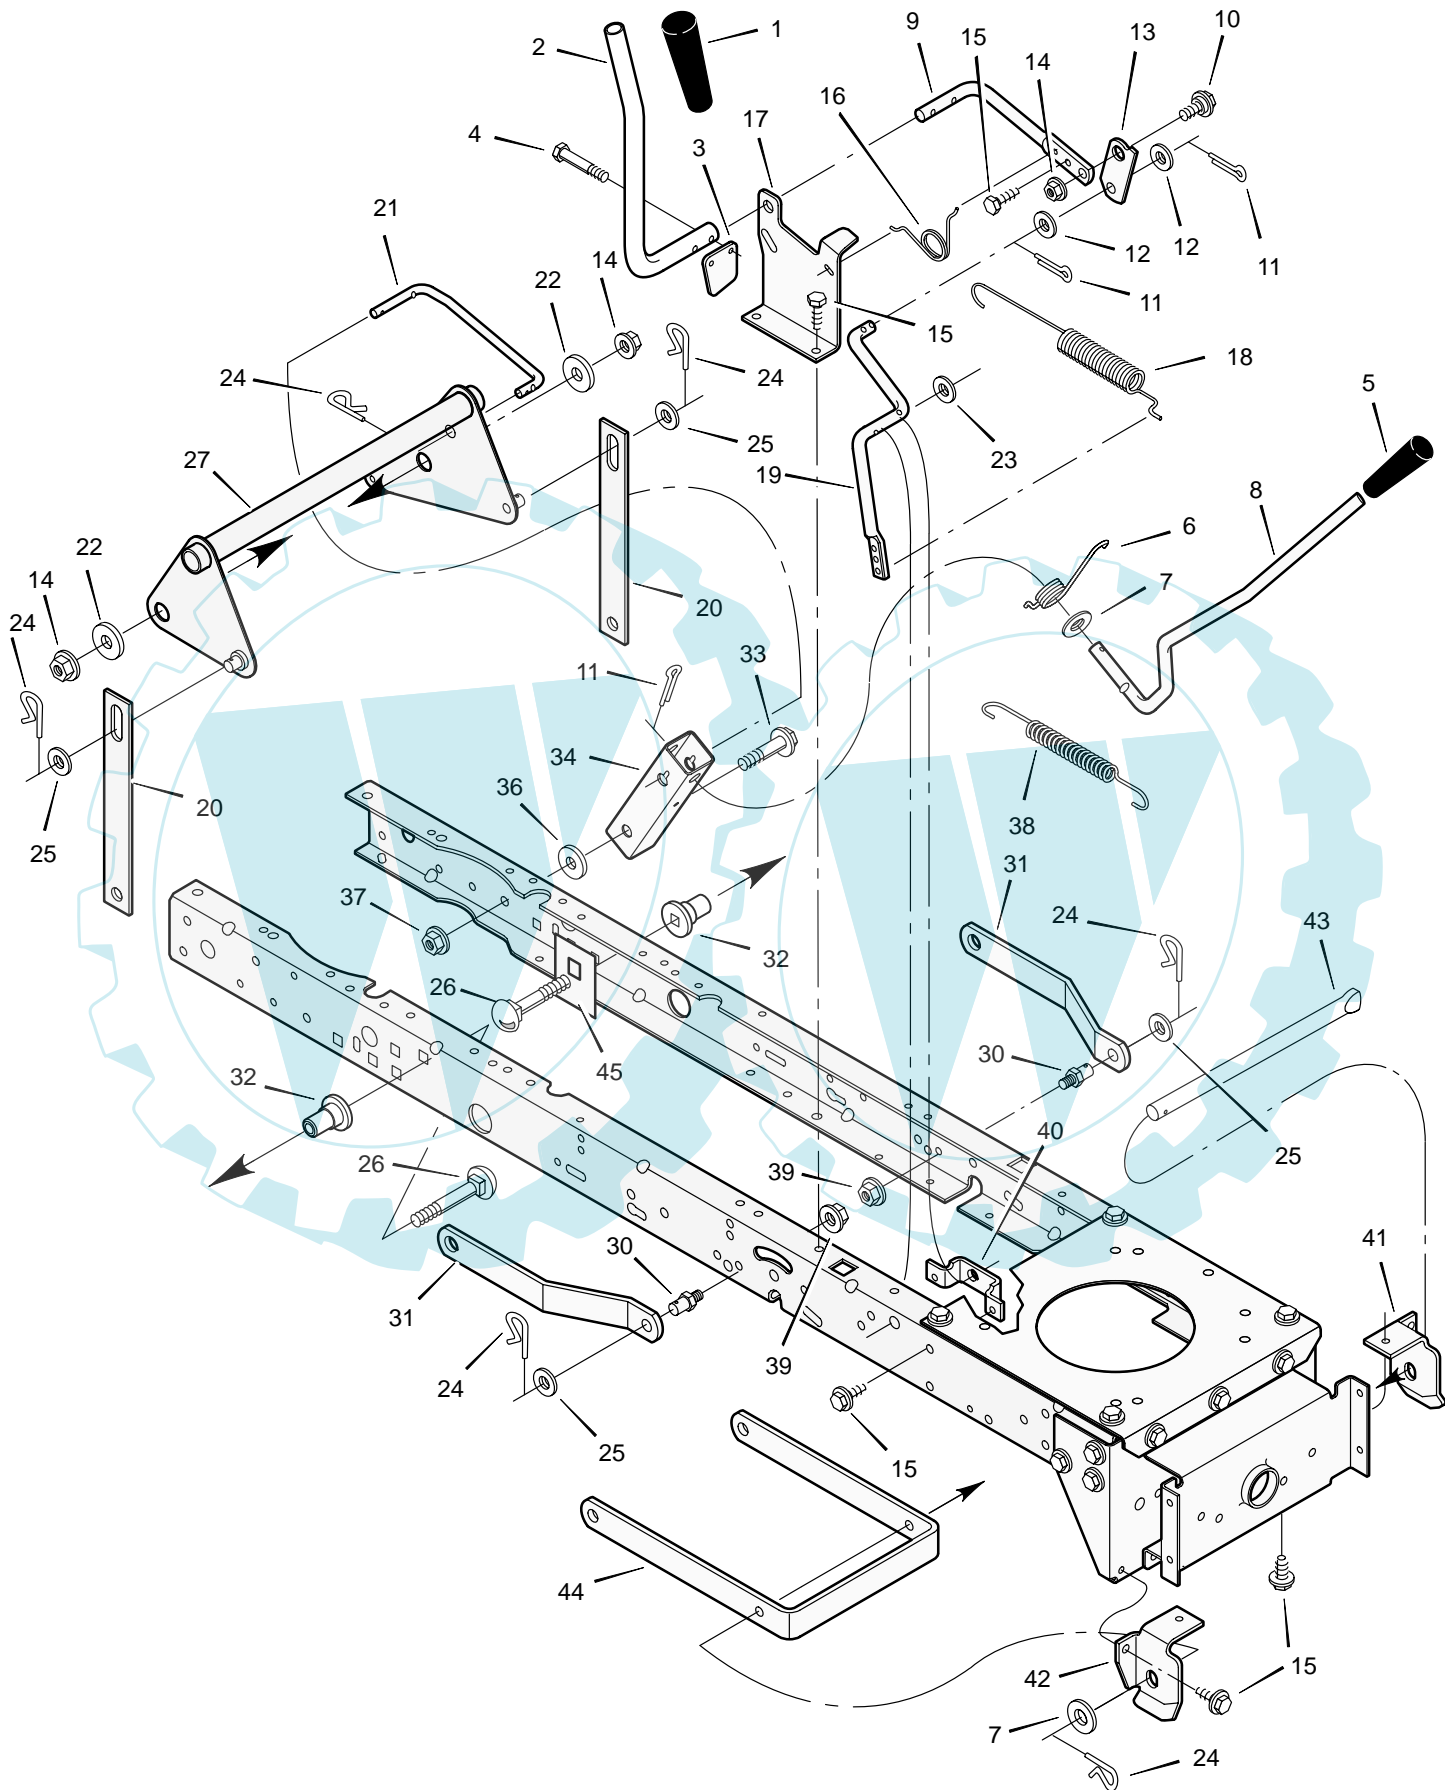

MODEL 385008x52B

REPAIR PARTS
MOWER HOUSING SUSPENSION

MODEL 385008x52B

**REPAIR PARTS
MOWER HOUSING SUSPENSION**

Key No.	Description	Part No.	Key No.	Description	Part No.
1	Grip	092698	22	Washer	17x168
2	Handle, PTO	094157 Z	23	Washer	017x57
3	Pad, Switch	094022 Z	24	Pin, Hair	0031x4
4	Bolt	0025x3	25	Washer	017x91
5	Grip	092697	26	Bolt, Carriage	002x85
6	Spring	166x40	27	Lever Assembly, Lift	1001111E700
7	Washer	17x103	30	Pin	094067
8	Handle, Lift	690533	31	Bracket, Rear Suspension	094055E701
9	Lever, PTO	094017 Z	32	Spacer, Lifter	690151
10	Bolt, Shoulder	009x39	33	Bolt, Shoulder	009x53
11	Pin, Cotter	030x20	34	Bracket, Pivot	094015E700
12	Washer	017x57	36	Washer	17x191
13	Link, PTO	094004 Z	37	Nut, Flange	015x84
14	Nut, Flange	015x84	38	Spring	165x131
15	Screw	26x249	39	Nut, Flange	015x68
16	Spring	166x39	40	Bracket, PTO	094005E700
17	Bracket, PTO	094018E701	41	Hanger, Left Deck	094027E700
18	Spring	165x118	42	Hanger, Right Deck	094026E700
19	Crank, PTO	690394E701	43	Rod, Hanger	094158 Z
20	Link, Lift	690212E700	44	Bracket, Suspension	690539E701
21	Link, Lift Handle	690122E700	45	Plate, Stiffening	1001098E701