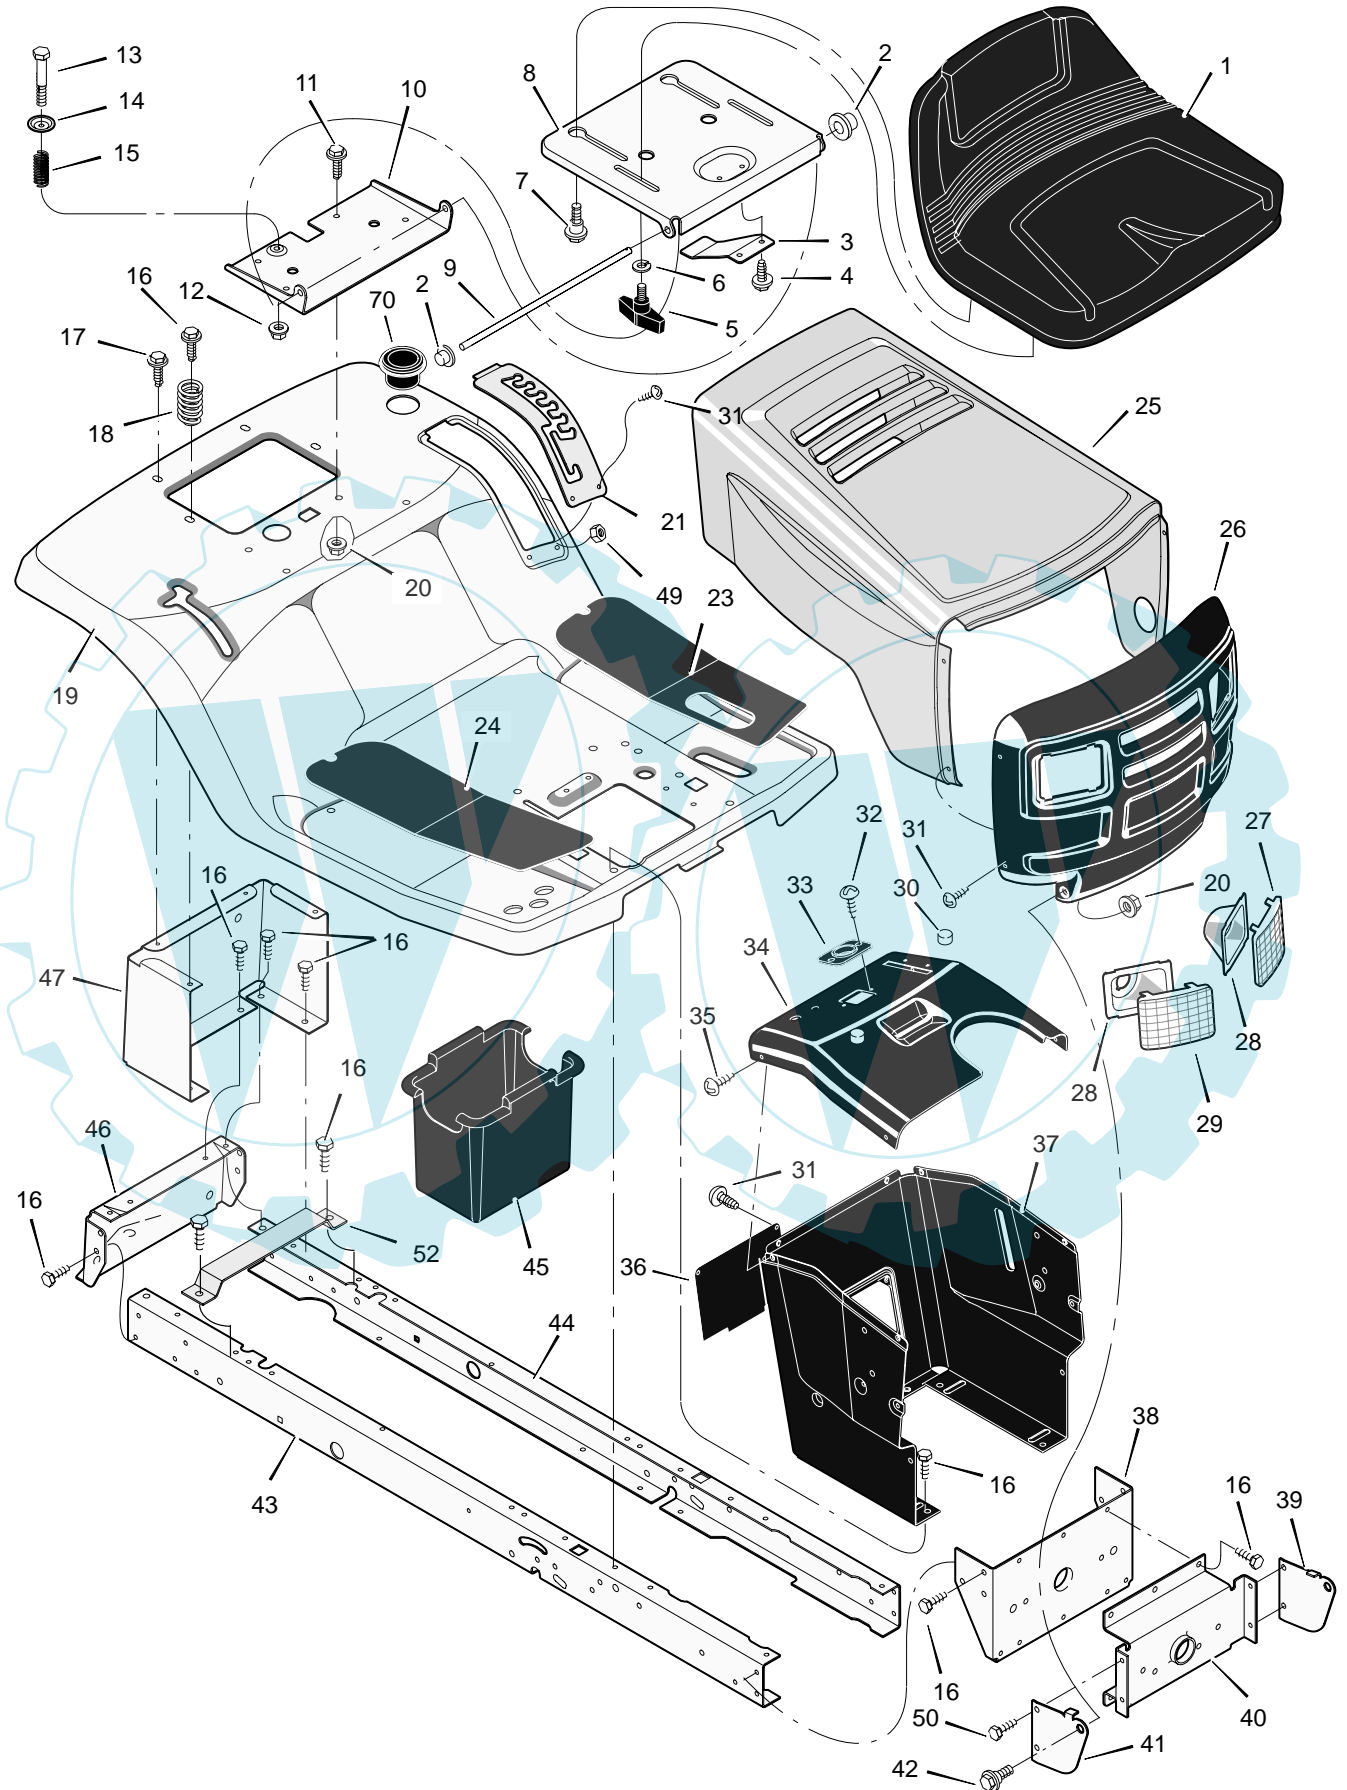

MODEL 385008x52B

REPAIR PARTS CHASSIS & HOOD

MODEL 385008x52B

REPAIR PARTS CHASSIS & HOOD

Key No.	Description	Part No.	Key No.	Description	Part No.
1	Seat	690566	28	Bezel	094807 Z
2	Cap, Push On	028x23	29	Lens, Right	094080
3	Spring	094057	30	Bumper	094376
4	Screw	26x229	31	Screw	26x270
5	Bolt, Wing	1001054	32	Screw	26x238
6	Washer	017x47	33	Bearing, Steering	1001491
7	Bolt, Shoulder	009x56	34	Dash	1001584E700
8	Support, Seat	094154E701	35	Screw	26x201
9	Rod, Pivot	094156 Z	36	Panel, Access	093007E701
10	Bracket, Pivot	094153E700	37	Support, Dash	095318E701
11	Bolt	001x45	38	Bracket, Rear Hanger	1001270E701
12	Nut	015x89	39	Support, Left Grille	094083E700
13	Bolt, Shoulder	009x55	40	Axle, Hanger	094007E701
14	Washer	094155 Z	41	Support, Right Grille	094082E700
15	Spring	164x31	42	Bolt, Shoulder	009x58
16	Screw	26x249	43	Frame, Right	1001268E701
17	Screw	26x263	44	Frame, Left	1001269E701
18	Spring	164x30	45	Container, Battery	690424
19	Deck, Seat	1001558E540	46	Plate, Hitch	1001002E701
20	Nut	015x88	47	Panel, Rear	690434E701
21	Plate, Index	094829E701	49	Nut	015x81
23	Mat, Left	094999	50	Screw	26x277
24	Mat, Right	094998	52	Support, Battery	690482E701
25	Hood	1001492E540	70	Holder, Cup	1001542
26	Grille	094079E701	—	Instruction Book & Parts List	F-030740L
27	Lens, Left	094081			