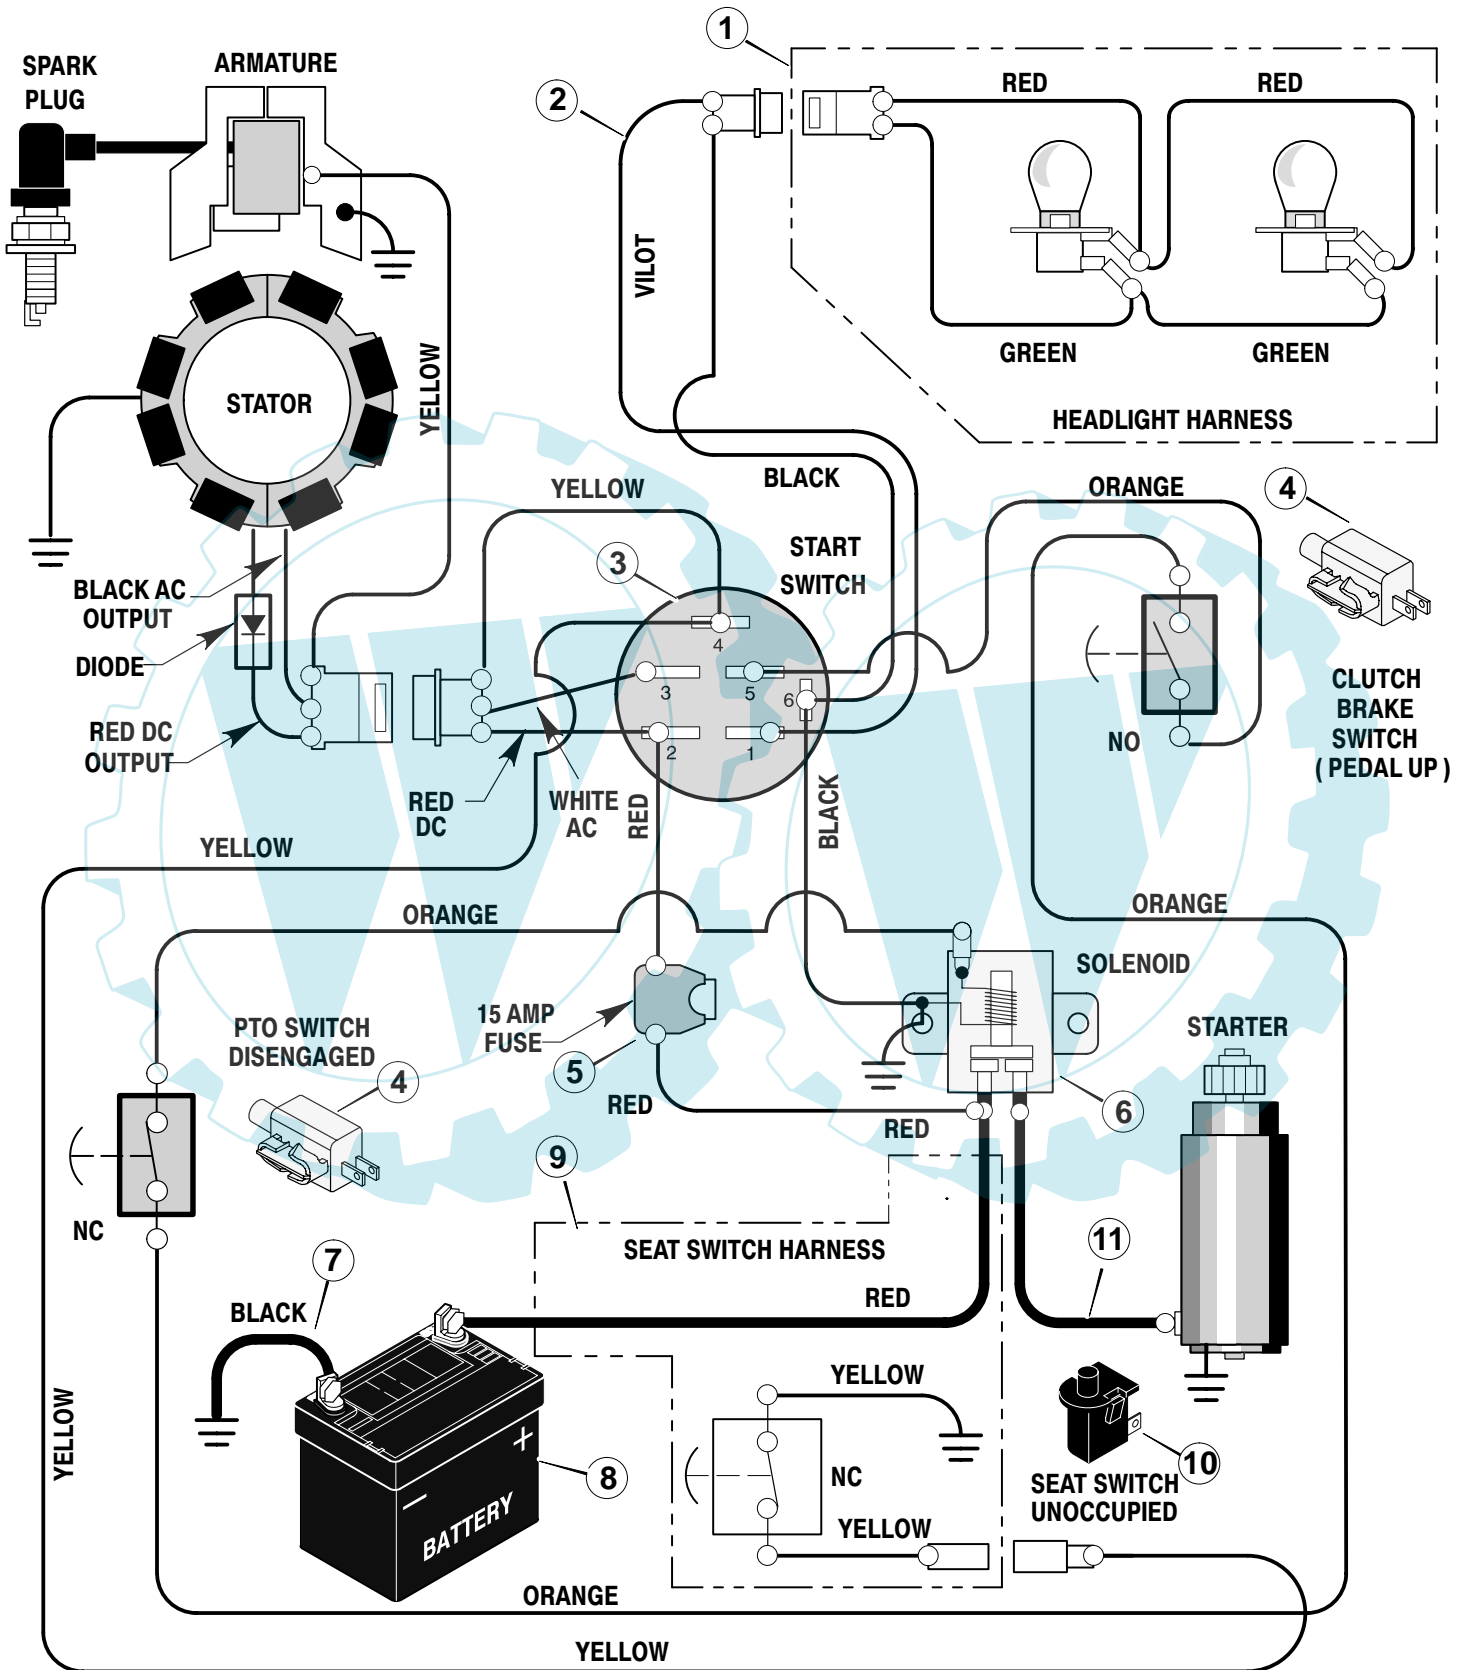

* Includes Key No. 17, 18, 30, 31, 32, 33, 45, 46, 47 and 51.

MODEL 385008x52B

**REPAIR PARTS
ENGINE MOUNT**

MODEL 385008x52B

REPAIR PARTS ENGINE MOUNT

Key No.	Description	Part No.
1	Fuel Cap **	092317
2	Fuel Tank	690294
3	Hose Clamp **	095197
4	Fuel Line (must cut to length) **	7601033
5	Hose Clamp	095197
6	Screw	26x201
7	Plate, Engine	094006E700
8	Throttle Control	092371
9	Engine*	—
10	Bolt, Engine Mount	0025x7
11	Stack Pulley Assembly	690439 Z
12	Lockwasher	019x35
13	Bolt, Hex	01x140
14	Washer	17x170
15	Screw	26x249
16	Muffler	094120
17	Gasket	091309
18	Lock, Screw	092378
19	Bolt	01x134
20	Heat Shield Assembly –Muffler	1001459
20a	Nut	15x122
21	Guide, Belt	093349
22	Nut, Flange	015x79 Z
23	Guide, Belt	094066
26	Screw	26x253

REPAIR PARTS ELECTRICAL SYSTEM

MODEL 385008x52B

**REPAIR PARTS
ELECTRICAL SYSTEM**

Key No.	Description	Part No.
1	Harness, Light Wire	250x92
	Socket, Light	092372
	Bulb, Light	090084
2	Harness, Chassis Wire	250x113
3	Switch, Ignition	092377
	Key, Ignition	020729
	Nut, Hex	091489
	Cap, Ignition	091488
4	Switch, Limit	1001575
5	Fuse	302031
	Holder, Fuse	407078
6	Solenoid	094613
	Screw, Mounting	26x229
	Locknut	15x116
7	Cable, Battery Ground	024x32
	Screw, Ground Cable	26x213
8	Battery	021075
	Bolt, Carriage	002x82
	Wingnut	014x79
	Boot, Battery –Positive	690604
9	Harness, Seat Switch Wire	250x67
10	Switch, Seat Sensor	094159
11	Cable	024x31