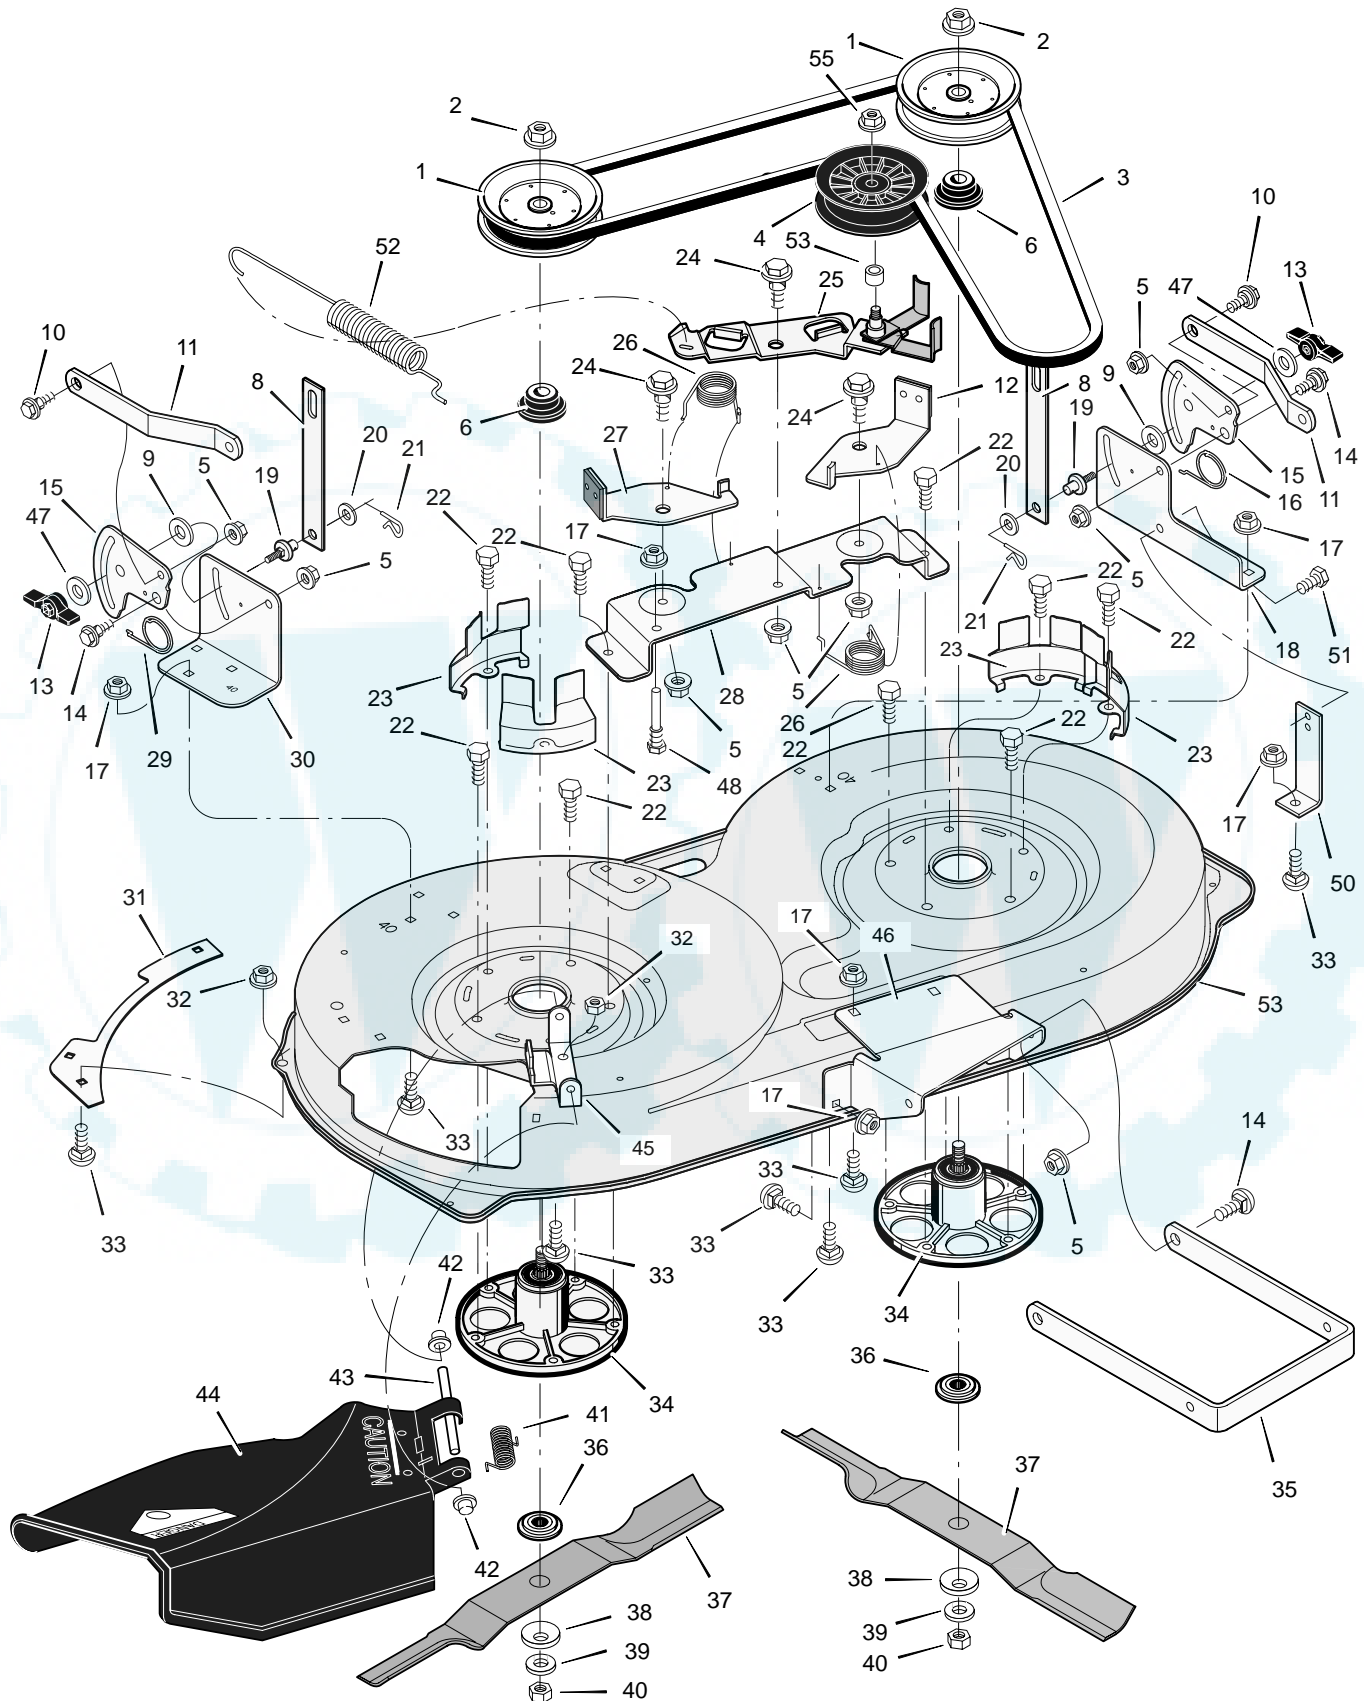

MODEL 385008x51A

REPAIR PARTS MOWER HOUSING

MODEL 385008x51A

REPAIR PARTS MOWER HOUSING

Key No.	Description	Part No.	Key No.	Description	Part No.
1	Pulley, Jackshaft	092852	29	Spring	166x42
2	Nut, Hex	15x121	30	Bracket, Right Suspension	094052E700
3	Belt, Mower Drive	037x86	31	Plate	091770E700
4	Pulley, Idler	690387	32	Nut, Flange	015x88
5	Nut, Flange	015x84	33	Bolt, Carriage	002x53
6	Spacer, Pulley	1001197	34	Mandrell	1001200
8	Link, Lift	690212E700	35	Bracket, Suspension	690539E700
9	Pad, Friction	094137	36	Adapter, Blade	690411
10	Bolt, Shoulder	009x52	37	Blade	1001427E701
11	Bracket, Suspension	094055E700	38	Washer	17x166
12	Pad Assembly, Left Brake	094049E700	39	Washer	17x165
13	Knob	094068	40	Nut	15x100
14	Bolt, Shoulder	009x51	41	Spring	166x4
15	Plate, Suspension	094128E700	42	Cap, Push On	028x23
16	Spring	166x43	43	Rod, Pivot	094957 Z
17	Nut, Flange	015x79	44	Deflector Assembly	094707
18	Bracket, Left Suspension	094054E700	45	Bracket, Deflector	094956E700
19	Pin, Hanger	095194	46	Bracket, Front Hanger	094062E700
20	Washer	017x91	47	Washer	017x45 Z
21	Pin, Cotter	0031x4	48	Guide, Belt	094781
22	Bolt	0025x7	50	Bracket, Support	94681E700
23	Cover, Pulley	094051E700	51	Screw	26x249
24	Bolt, Shoulder	009x39	52	Spring, Extension	165x118
25	Arm, Idler	1001499E700	53	Spacer	690369
26	Spring	166x41	54	Housing, Blade *	094887E700
27	Pad Assembly, Right Brake	094047E700	55	Nut, Flange	015x98
28	Bracket Assembly, Brake	094059E700	1-55	Complete Mower Housing Assembly	776000

* Includes Key No. 17, 18, 30, 31, 32, 33, 45, 46, 47 and 51.