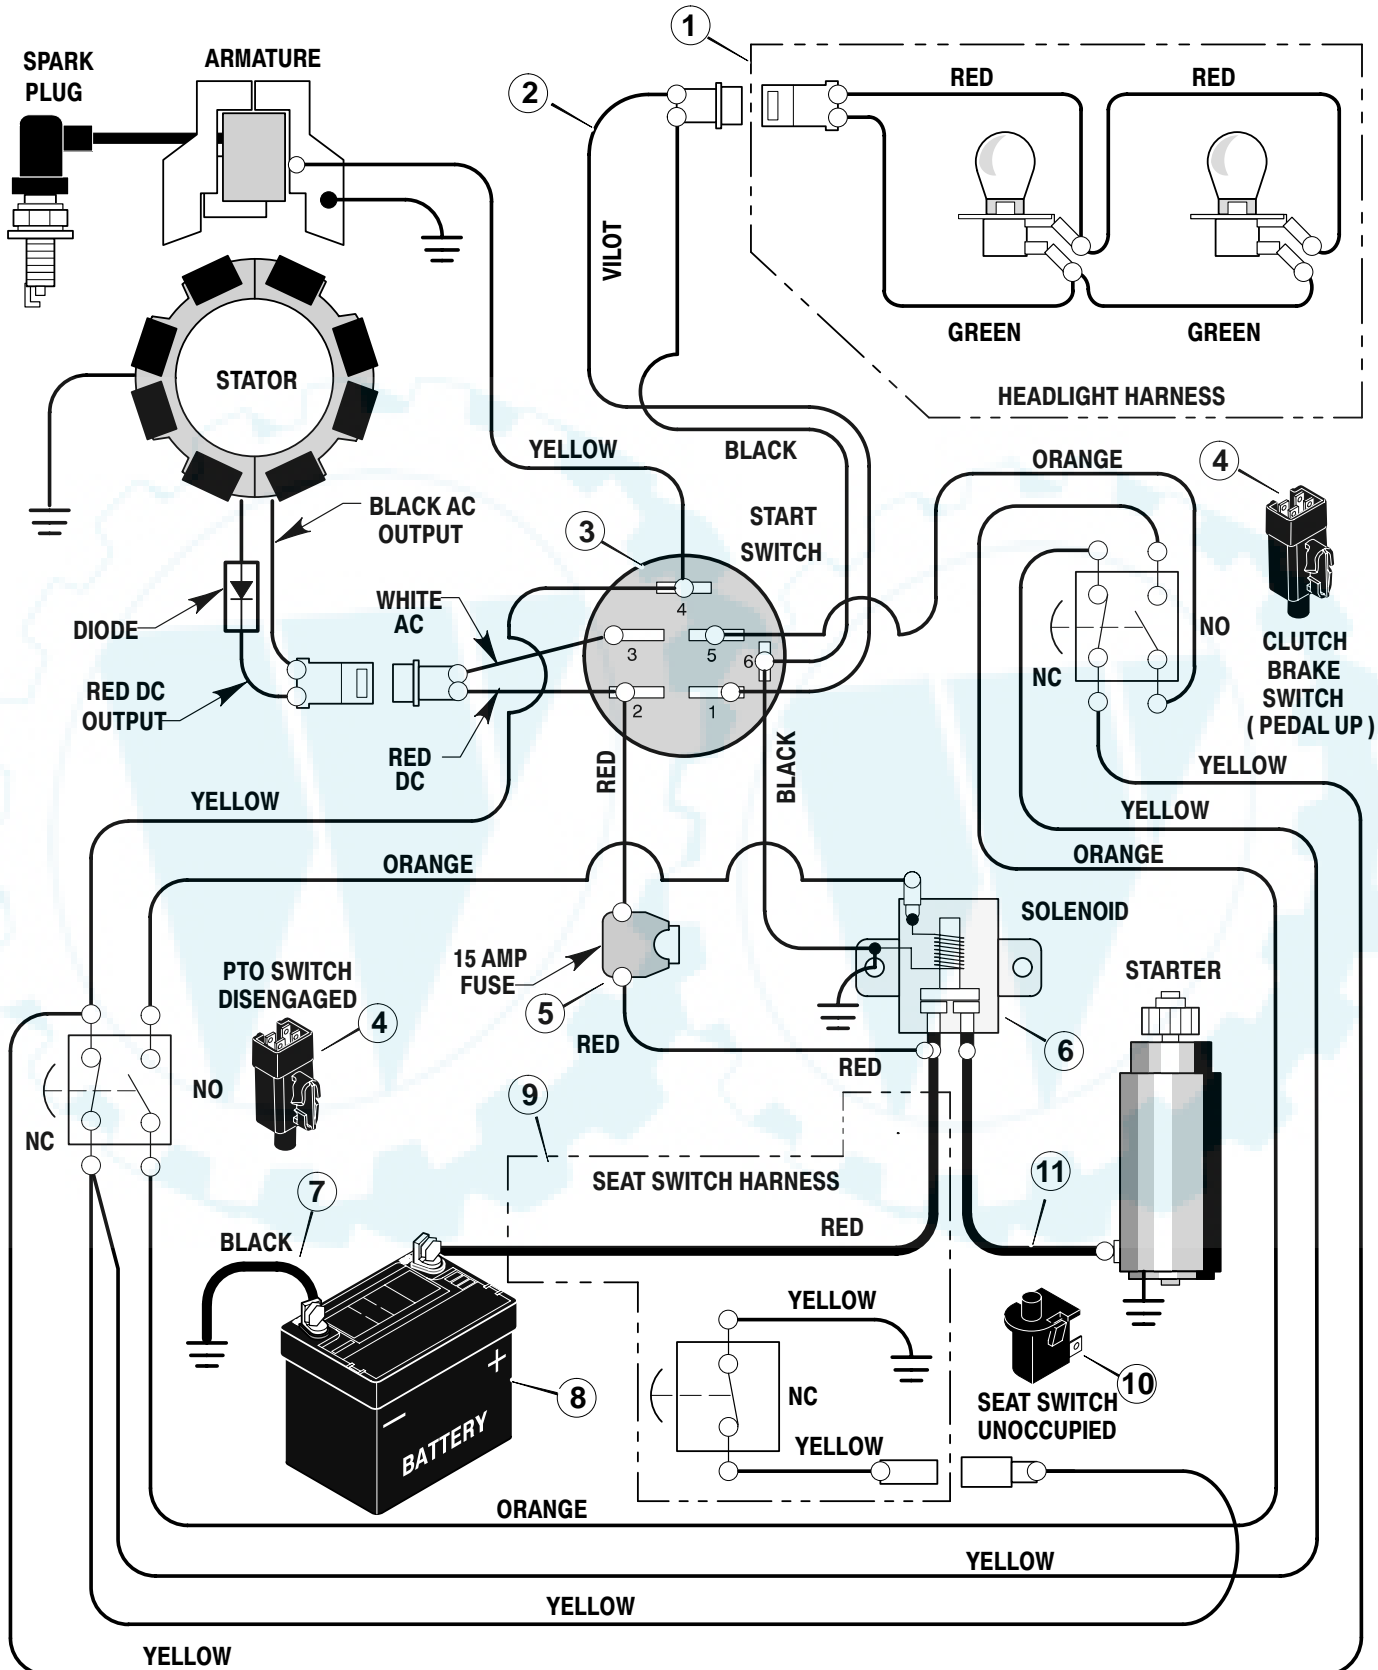

* Includes Key No. 17, 18, 30, 31, 32, 33, 45, 46, 47 and 51.

MODEL 385008x51A

**REPAIR PARTS
ENGINE MOUNT**

MODEL 385008x51A

**REPAIR PARTS
ENGINE MOUNT**

Key No.	Description	Part No.
1	Fuel Cap **	092317
2	Fuel Tank	6960294
3	Hose Clamp **	095197
4	Fuel Line (must cut to length) **	023717
5	Hose Clamp	095197
6	Screw	26x201
7	Plate, Engine	094006E700
8	Throttle Control	091989
9	Engine*	—
10	Bolt, Engine Mount	0025x7
11	Stack Pulley Assembly	690439 Z
12	Lockwasher	019x35
13	Bolt, Hex	01x140
14	Washer	17x170
15	Screw	26x249
16	Muffler	094120
--	Heat Shield Assembly –Muffler (Not Shown)	1001459
--	Nut	15x122
17	Gasket	091309
18	Lock, Screw	092378
19	Bolt	01x134
21	Guide, Belt	093349
22	Nut, Flange	015x79 Z
23	Guide, Belt	094066
26	Screw	26x253

REPAIR PARTS ELECTRICAL SYSTEM

MODEL 385008x51A

**REPAIR PARTS
ELECTRICAL SYSTEM**

Key No.	Description	Part No.
1	Harness, Light Wire	250x92
	Socket, Light	92372
	Bulb, Light	90084
2	Harness, Chassis Wire	250x86
3	Switch, Ignition	92377
	Key, Ignition	20729
	Nut, Hex	91489
	Cap, Ignition	91488
4	Switch, Limit	94136
5	Fuse	54212
	Holder, Fuse	407078
6	Solenoid	94613
	Screw, Mounting	26x229
	Locknut	15x116
7	Cable, Battery Ground	24x32
	Screw, Ground Cable	26x213
8	Battery	21075
	Bolt, Carriage	2x82
	Wingnut	14x79
9	Harness, Seat Switch Wire	250x67
10	Switch, Seat Sensor	94159
11	Cable	24x31

MODEL 385008x51A

**REPAIR PARTS
DECALS**

Ke No.	Description (Location)	Part No.	Qty.
--	Cut Finger (Mower Deck)	44x5430	1
--	Warning Symbols	44x6815	1
--	7 Position Cut Height	44x7026	1
--	Deck Level	44x7027	1
--	No Step	44x5429	1
--	Brake/Clutch (Footrest)	44x5437	1
--	5 Speed Transaxle	44x6278	1
--	Dash Symbols	44x6817	1
--	Heat Shield Warning	44x5936	1
--	Warning –Pinch Point	44x6828	1
--	TUV & GS European Export	44x2929	1
--	Gas Gauge	44x6595	1
--	Deka	44x7197	1
--	MURRAY110/96 5 Speed	48x1084	1
--	MURRAY 110/96 5 Speed	48x1083	1
--	MURRAY Logo	48x864	1
--	MURRAY Logo	48x645	1
--	Drawbar Warning	48x511	1
--	Wide Body	48x644	1
--			