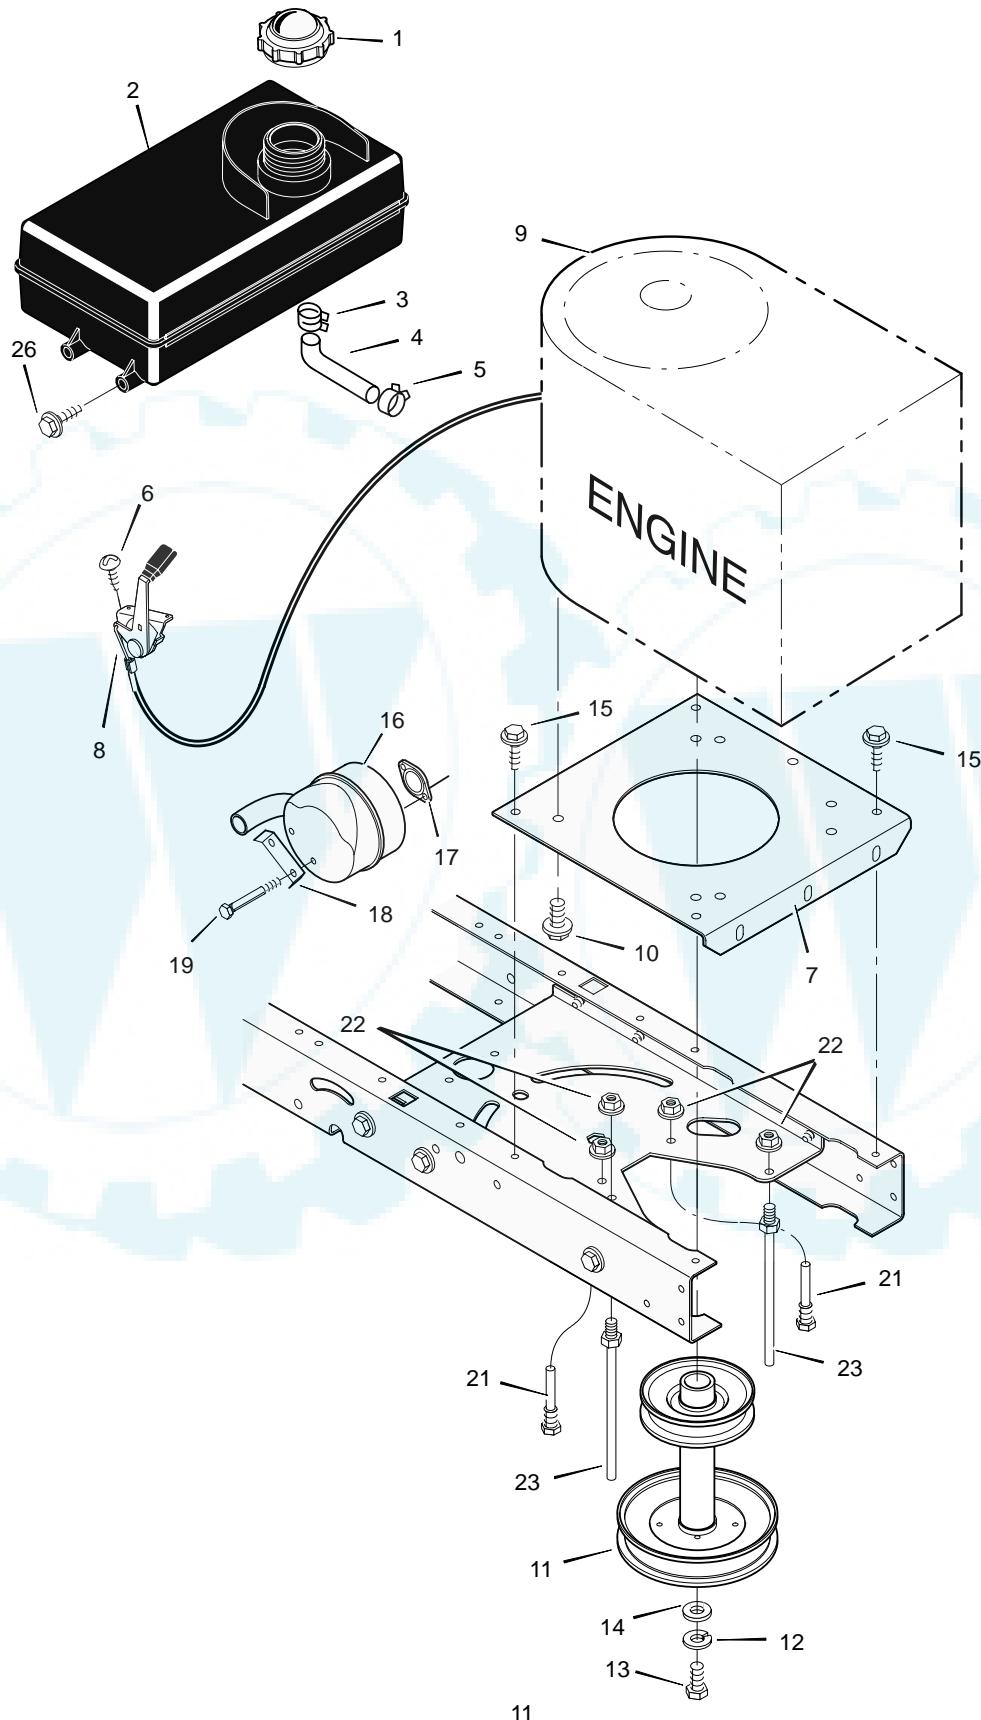

* Includes Key No. 17, 18, 30, 31, 32, 33, 45, 46, 47 and 51.

MODEL 385008x51A

**REPAIR PARTS
ENGINE MOUNT**

MODEL 385008x51A

**REPAIR PARTS
ENGINE MOUNT**

Key No.	Description	Part No.
1	Fuel Cap **	092317
2	Fuel Tank	6960294
3	Hose Clamp **	095197
4	Fuel Line (must cut to length) **	023717
5	Hose Clamp	095197
6	Screw	26x201
7	Plate, Engine	094006E700
8	Throttle Control	091989
9	Engine*	—
10	Bolt, Engine Mount	0025x7
11	Stack Pulley Assembly	690439 Z
12	Lockwasher	019x35
13	Bolt, Hex	01x140
14	Washer	17x170
15	Screw	26x249
16	Muffler	094120
--	Heat Shield Assembly –Muffler (Not Shown)	1001459
--	Nut	15x122
17	Gasket	091309
18	Lock, Screw	092378
19	Bolt	01x134
21	Guide, Belt	093349
22	Nut, Flange	015x79 Z
23	Guide, Belt	094066
26	Screw	26x253