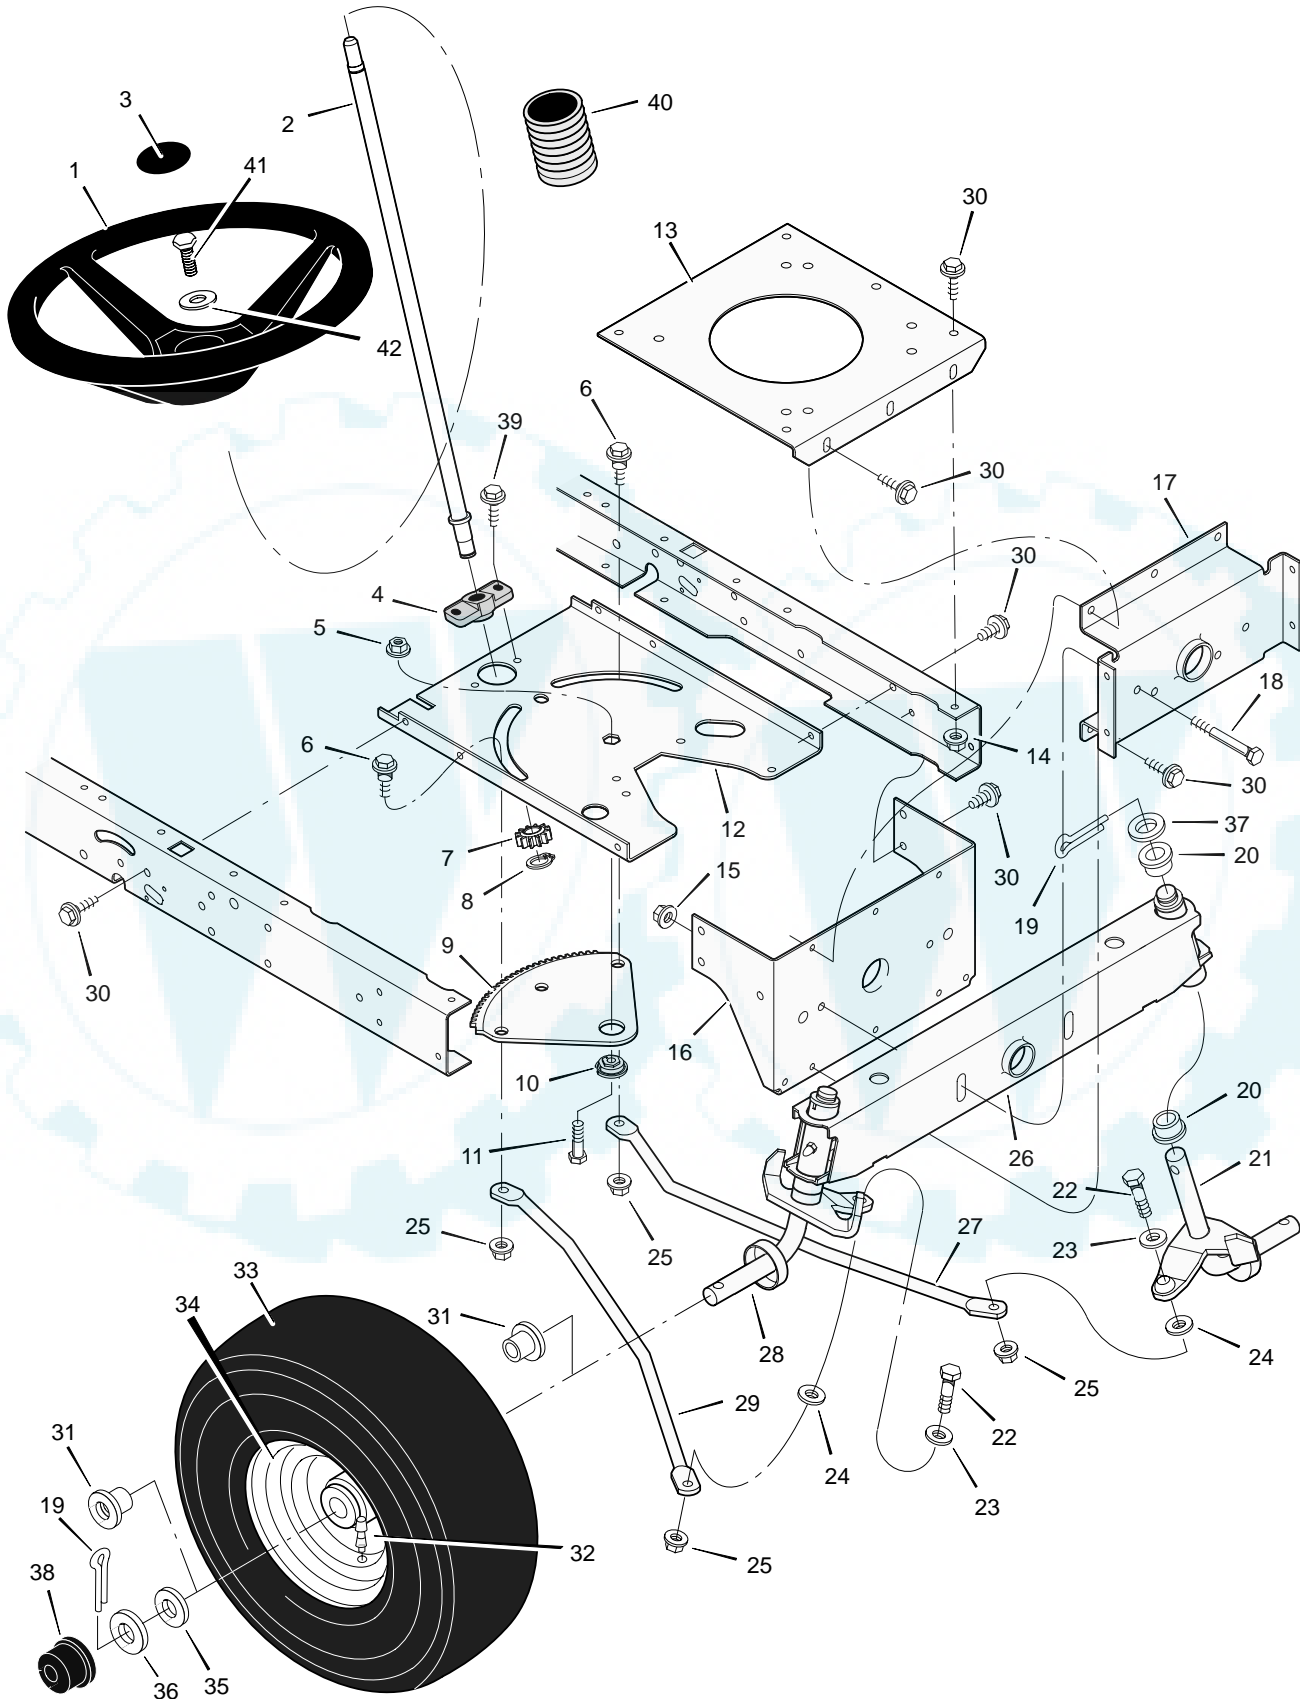

MODEL 385008x51A

**REPAIR PARTS
STEERING**

MODEL 385008x51A

REPAIR PARTS STEERING

Key No.	Description	Part No.	Key No.	Description	Part No.
1	Wheel, Steering	095336	23	Washer	17x104
2	Post, Steering	690625	24	Washer	017x53 Z
3	Insert, Steering Wheel	095338	25	Nut, Flange	015x84
4	Bearing	094124	26	Axle Assembly	690210E700
5	Nut, Flange	15x111	27	Drag Link, Left	095329E700
6	Bolt, Shoulder	009x57	28	Spindle Assembly, Right	094575E700
7	Gear, Pinion	690183E700	29	Drag Link, Right	095328E700
8	Ring, Snap	011x25	30	Screw	26x249
9	Gear, Sector	094121E700	31	Bearing, Wheel	091334
10	Bearing	094123	32	Stem, Valve	024373
11	Bolt	001x84	33	Tire *	091923
12	Plate, Steering	1001121E700	—	Tube	407924
13	Plate, Engine	094006E700	34	Wheel and Tire Assembly	094578-601
14	Nut, Flange	015x88	35	Washer	17x195
15	Nut, Flange	15x118	36	Washer	17x192
16	Bracket, Hanger	1001270E700	37	Washer	17x113
17	Axle, Hanger	094007E700	38	Hub Cap	094618
18	Bolt	01x146	39	Screw	26x267
19	Pin, Cotter	030x49	40	Bellows	092059
20	Bearing	690150	41	Bolt	0025x3
21	Spindle Assembly, Left	094576E700	42	Washer	17x146
22	Bolt	01x111			

* When you order a tire, make sure to give the brand name of the tire so that the tread pattern on the tire will match.