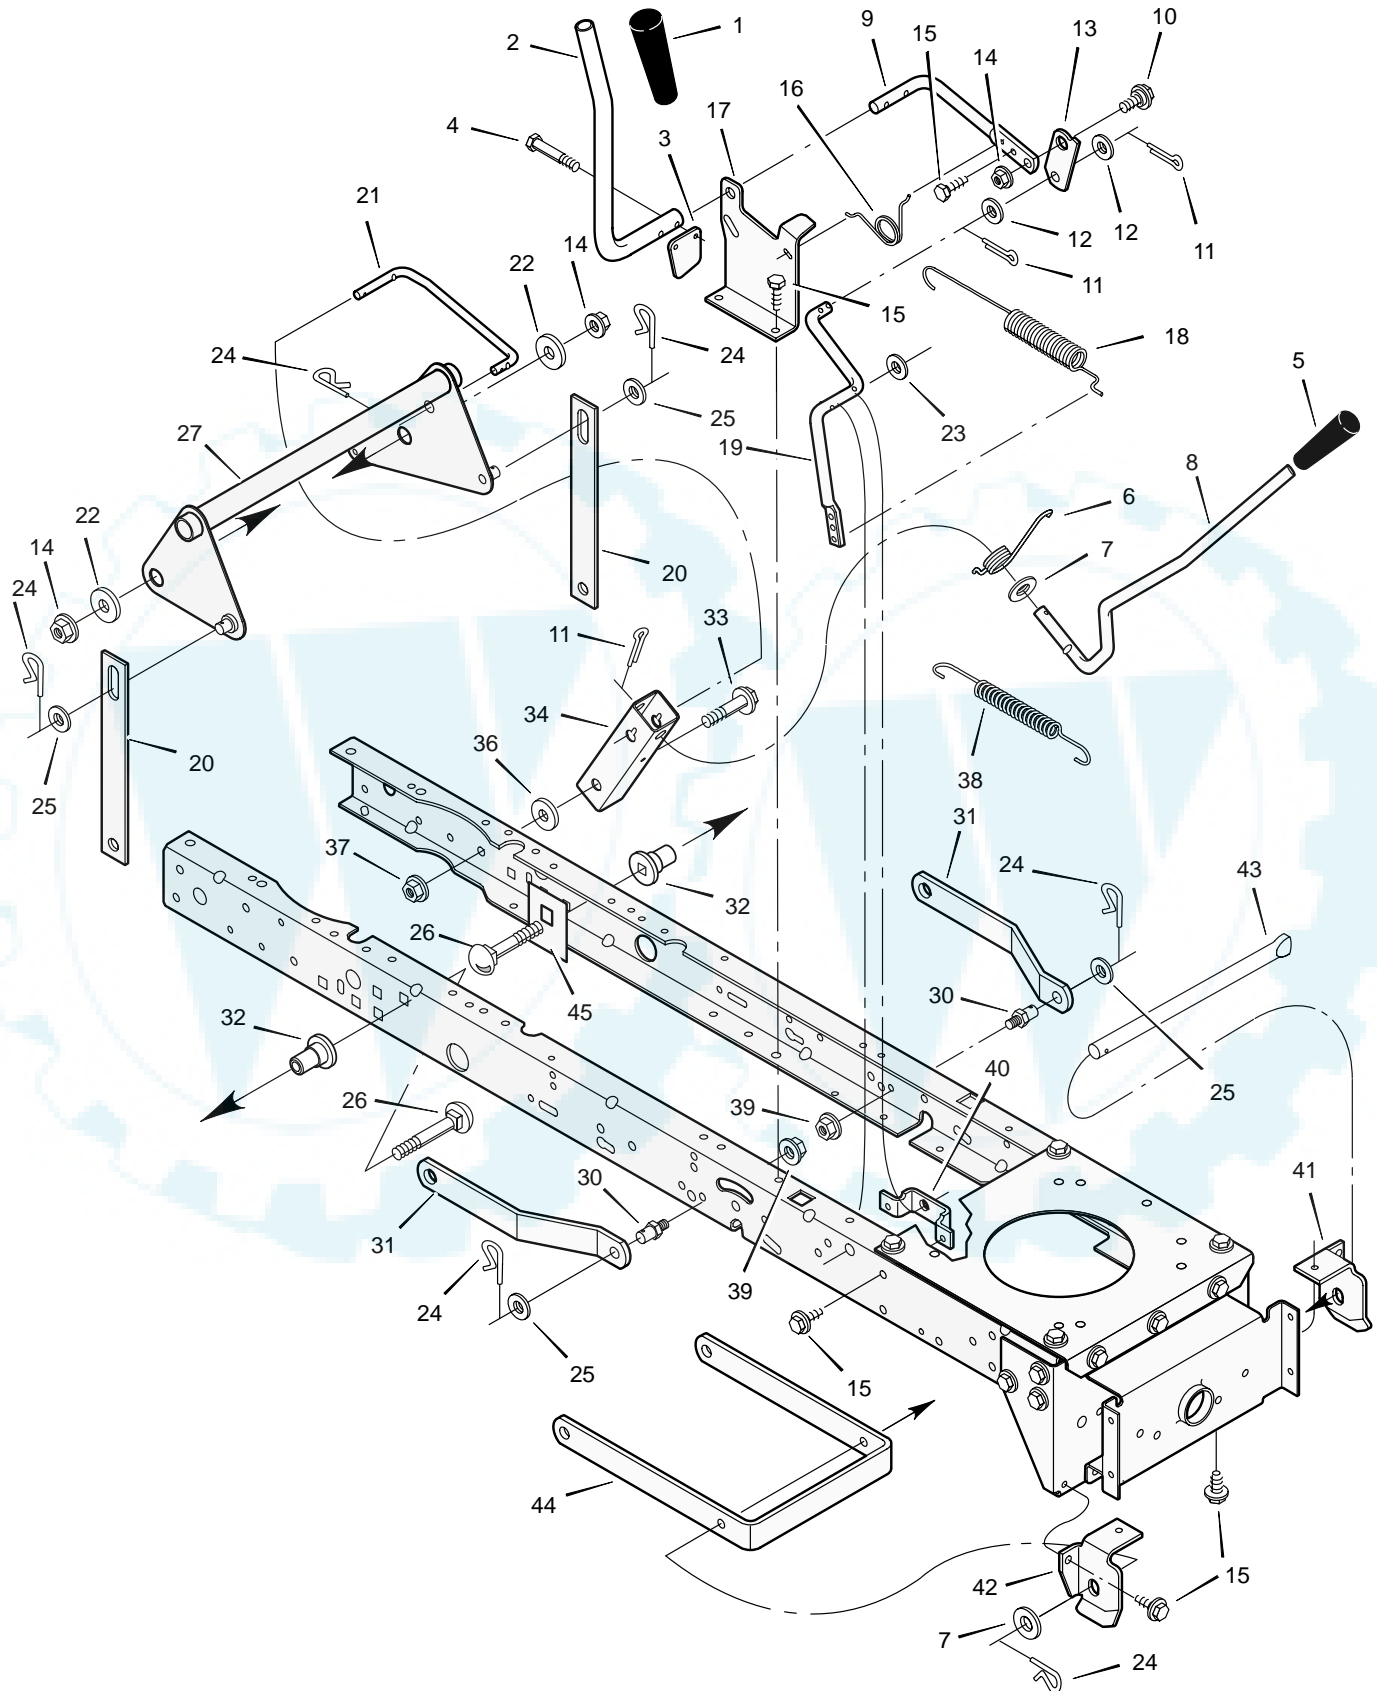

MODEL 385008x51A

REPAIR PARTS MOWER HOUSING SUSPENSION

MODEL 385008x51A

REPAIR PARTS MOWER HOUSING SUSPENSION

Key No.	Description	Part No.	Key No.	Description	Part No.
1	Grip	092698	22	Washer	17x168
2	Handle, PTO	094157 Z	23	Washer	017x57
3	Pad, Switch	094022 Z	24	Pin, Hair	0031x4
4	Bolt	0025x3	25	Washer	017x91
5	Grip	092697	26	Bolt, Carriage	002x85
6	Spring	166x40	27	Lever Assembly, Lift	1001111E700
7	Washer	17x103	30	Pin	094067
8	Handle, Lift	690533	31	Bracket, Rear Suspension	094055E700
9	Lever, PTO	094017 Z	32	Spacer, Lifter	690151
10	Bolt, Shoulder	009x39	33	Bolt, Shoulder	009x53
11	Pin, Cotter	030x20	34	Bracket, Pivot	094015E700
12	Washer	017x57	36	Washer	17x191
13	Link, PTO	094004 Z	37	Nut, Flange	015x84
14	Nut, Flange	015x84	38	Spring	165x131
15	Screw	26x249	39	Nut, Flange	015x68
16	Spring	166x39	40	Bracket, PTO	094005E700
17	Bracket, PTO	094018E700	41	Hanger, Left Deck	094027E700
18	Spring	165x118	42	Hanger, Right Deck	094026E700
19	Crank, PTO	690394E700	43	Rod, Hanger	094158 Z
20	Link, Lift	690212E700	44	Bracket, Suspension	690539E700
21	Link, Lift Handle	690122E700	45	Plate, Stiffening	1001098E700