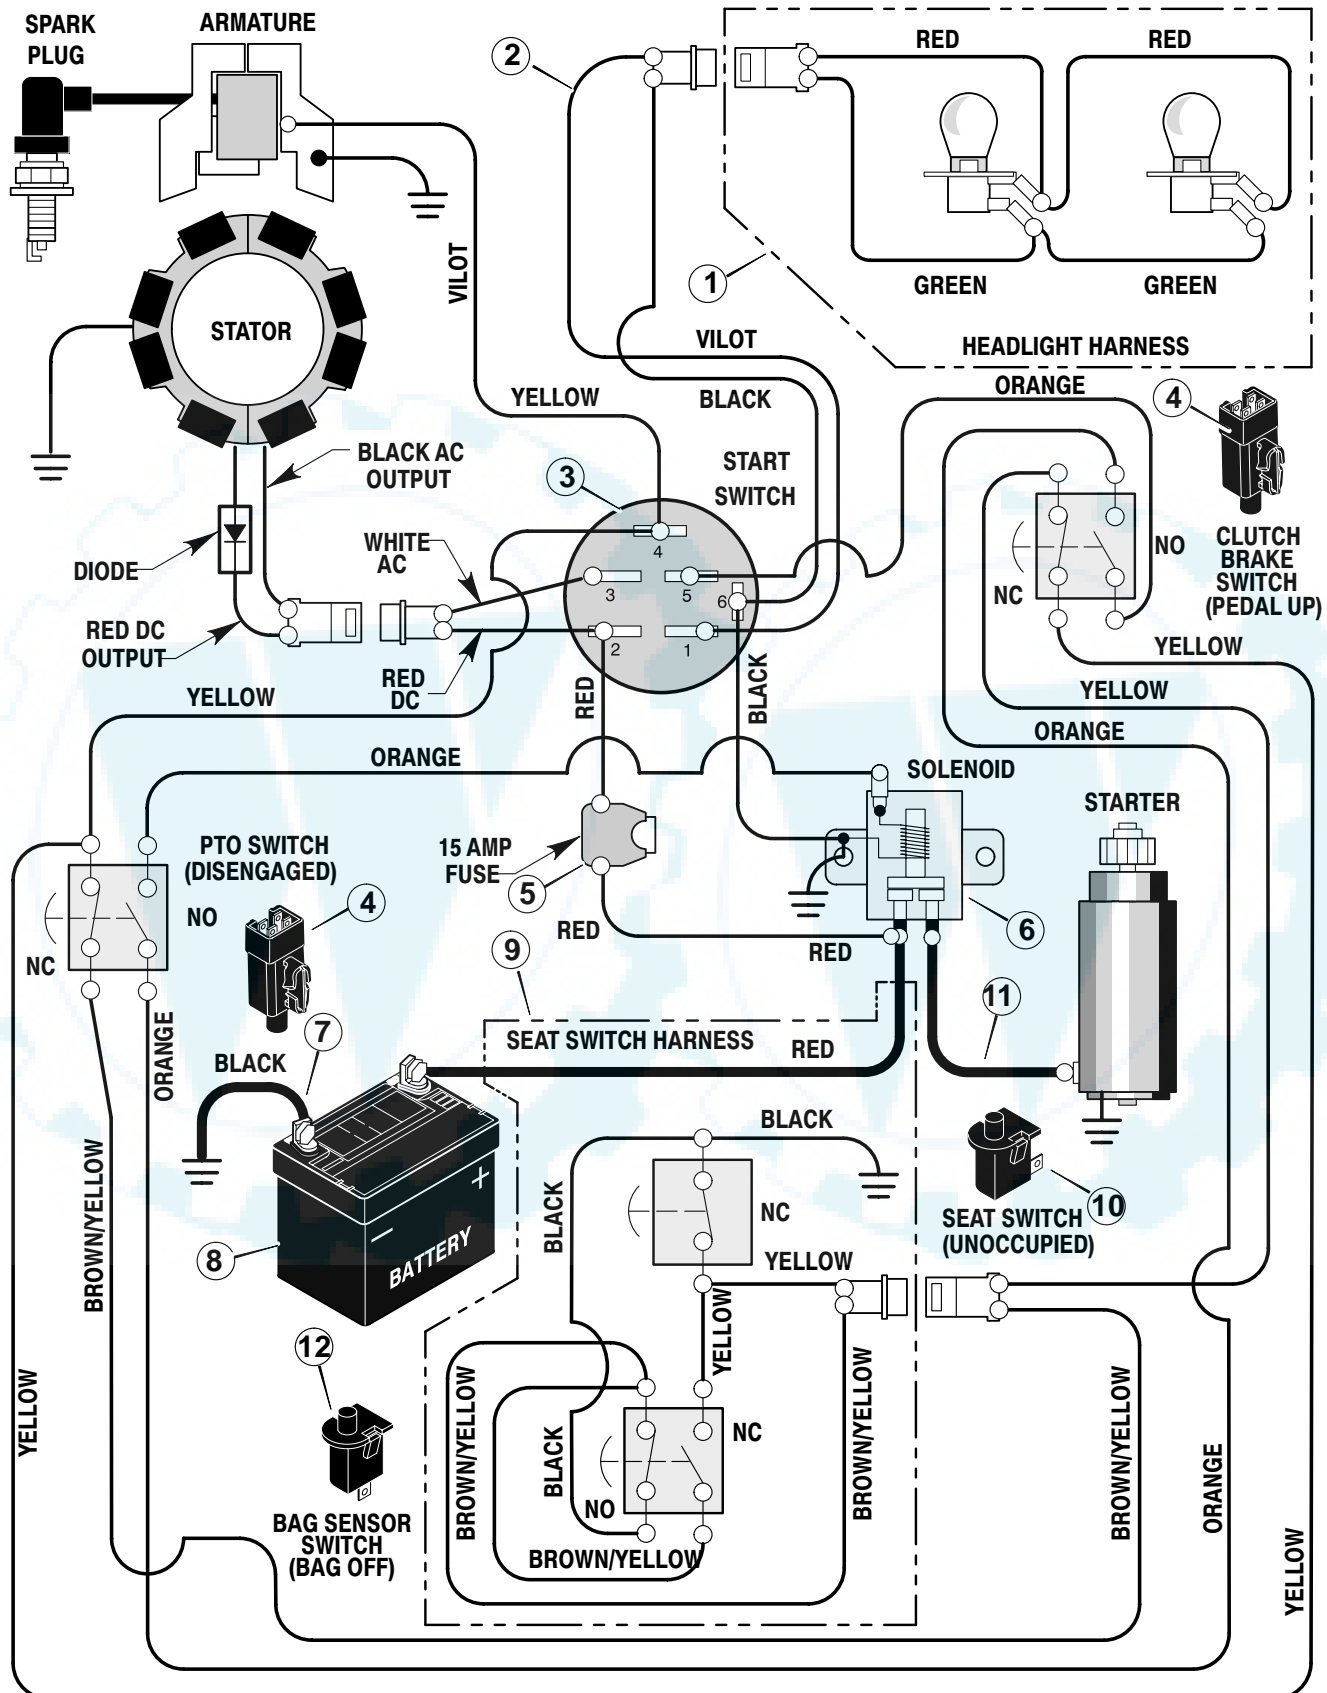

MODEL 31201x98C

**REPAIR PARTS
ENGINE MOUNT**

MODEL 31201x98C

REPAIR PARTS ENGINE MOUNT

Key No.	Description	Part No.
1	Fuel Cap	92317
2	Fuel Tank	94073
3	Hose Clamp	95197
4	Fuel Line	23717
5	Hose Clamp	95197
6	Screw	26x201
7	Plate, Engine	94006E700
8	Throttle Control	91989
9	Engine	—
10	Bolt, Engine Mount	25x7
11	Stack Pulley Assembly	690439 Z
12	Lockwasher	19x35
13	Bolt, Hex	1x140
14	Washer	17x170
15	Screw	26x249
16	Gasket	91309
17	Muffler	91271
18	Deflector, Muffler	94099Z
19	Screw	26x208
20	Bolt, Hex	1x134
21	Guide, Belt	93349
22	Nut, Flange	15x79 Z
23	Guide, Belt	94066
24	Shield, Heat	91277
26	Screw	26x253
25	Spacer	93077

MODEL 31201x98C

REPAIR PARTS ELECTRICAL SYSTEM

MODEL 31201x98C

**REPAIR PARTS
ELECTRICAL SYSTEM**

Key No.	Description	Part No.
1	Harness, Light Wire	250x92
	Socket, Light	92372
	Bulb, Light	90084
2	Harness, Chassis Wire	250x93
3	Switch, Ignition	92377
	Key, Ignition	20729
	Nut, Hex	91489
	Cap, Ignition	91488
4	Switch, Limit	94136
5	Fuse	54212
	Holder, Fuse	407078
6	Solenoid	94613
	Screw, Mounting	26x229
	Locknut	15x116
7	Cable, Battery Ground	24x32
	Screw, Ground Cable	26x213
8	Battery	21075
	Bolt, Carriage	2x82
	Wingnut	14x79
9	Harness, Seat Switch Wire	250x94
10	Switch, Seat Sensor	94159
11	Cable	24x31
12	Switch, Bag Sensor	690106