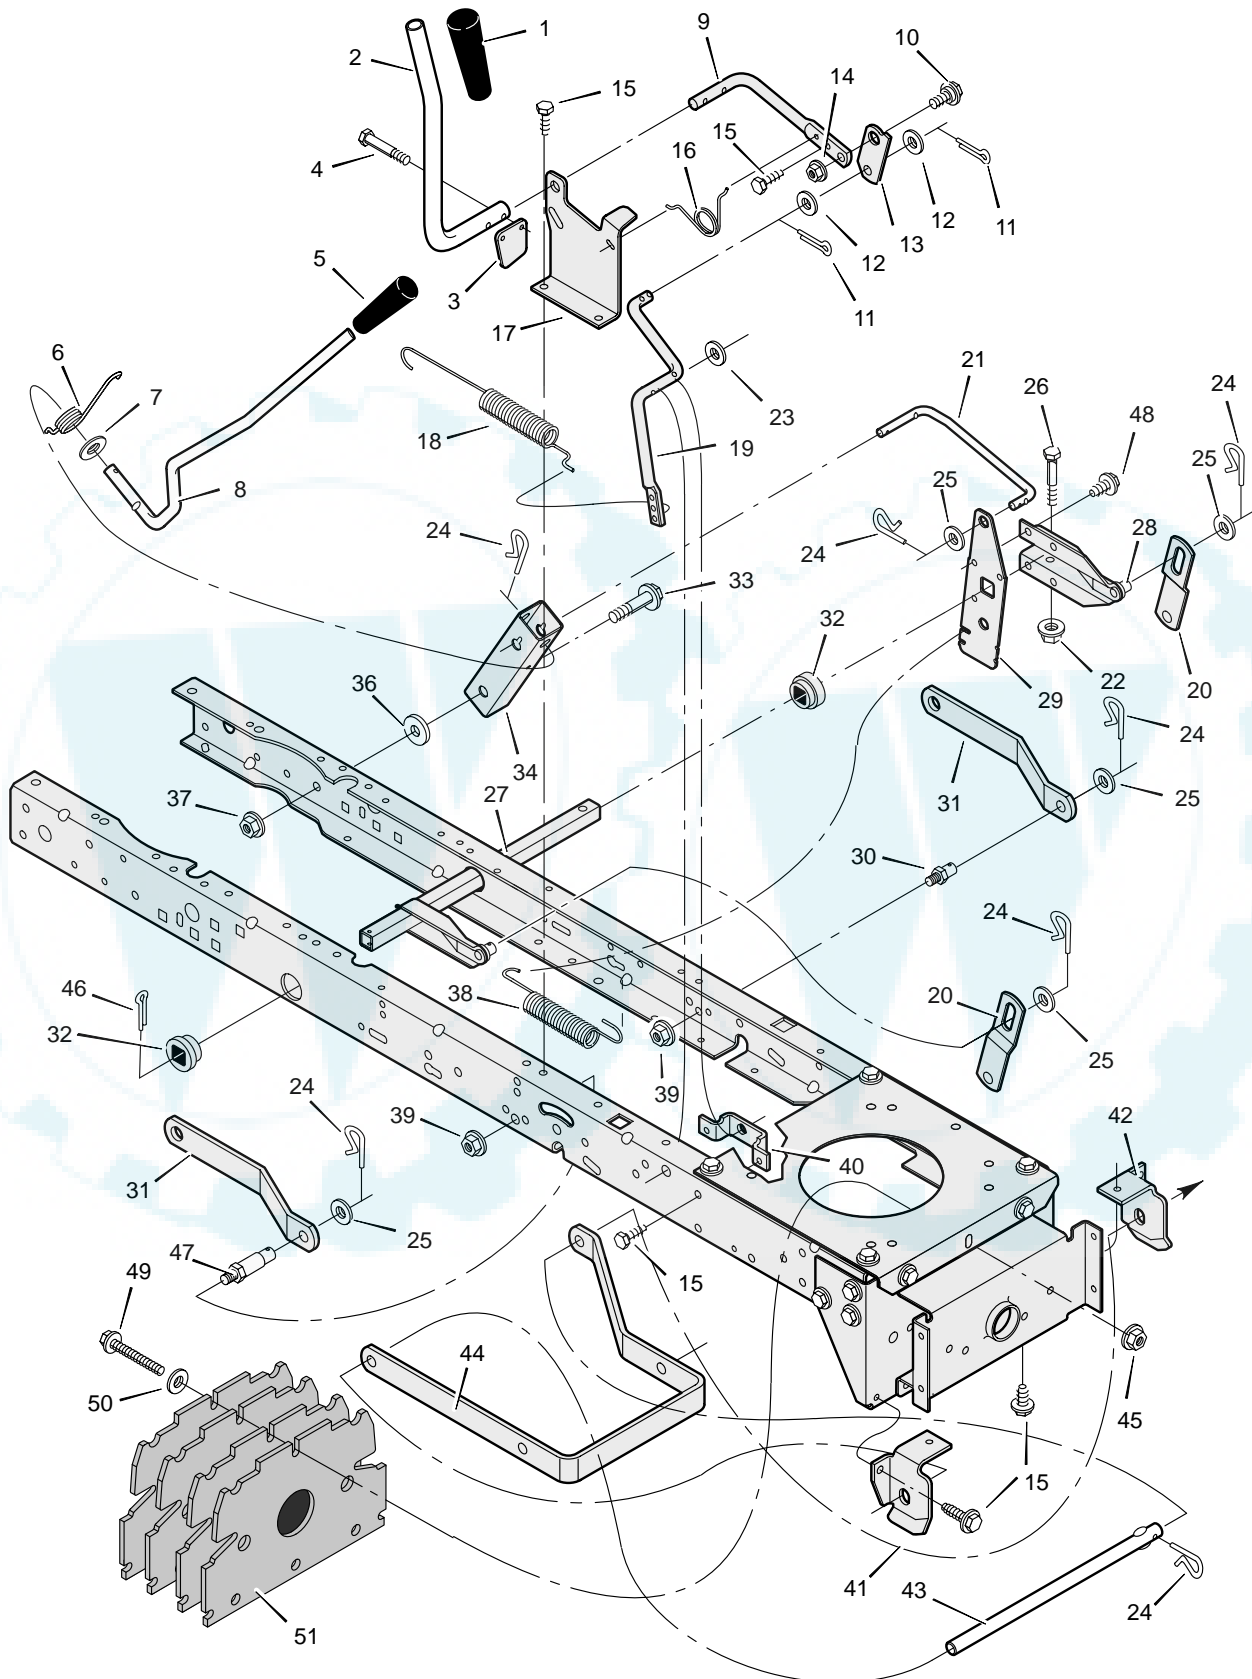

MODEL 31201x98C

REPAIR PARTS MOWER HOUSING SUSPENSION

MODEL 31201x98C

REPAIR PARTS MOWER HOUSING SUSPENSION

Key No.	Description	Part No.	Key No.	Description	Part No.
1	Grip	92698	26	Bolt, Hex	1x74
2	Handle, PTO	94157 Z	27	Arm Assembly, Right Lift	690386E700
3	Pad, Switch	94022 Z	28	Arm, Right Lift	94180E700
4	Bolt	25x3	29	Plate, Lift Arm	94030E700
5	Grip	92697	30	Pin	94067
6	Spring	166x40	31	Bracket, Rear Suspension	94055E700
7	Washer	17x103	32	Bushing, Lift Tube	94065
8	Handle, Lift	690533	33	Bolt, Shoulder	9x53
9	Lever, PTO	94017 Z	34	Bracket, Pivot	94015E700
10	Bolt, Shoulder	9x39	36	Washer	17x191
11	Pin, Cotter	30x20	37	Nut, Flange	15x84
12	Washer	17x102	38	Spring	165x117
13	Link, PTO	94004 Z	39	Nut, Flange	15x68
14	Nut, Flange	15x84	40	Bracket, PTO	94005E700
15	Screw	26x249	41	Hanger, Right Deck	94026E700
16	Spring	166x39	42	Hanger, Left Deck	94027E700
17	Bracket, PTO	94018E700	43	Rod, Hanger	94158Z
18	Spring	165x116	44	Hanger, Front	690381E700
19	Crank, PTO	690394E700	45	Nut, Flange	15x89
20	Link, Lift	94053E700	46	Pin, Cotter	30x49
21	Link, Lift Handle	94028E700	47	Pin, Threaded Shoulder	690382
22	Nut, Flange	15x118	48	Screw	26x49
23	Washer	17x57	49	Bolt, Hex	1x106
24	Pin, Hair	31x4	50	Washer	17x38
25	Washer	17x91	51	Plate, Weight	690370E700