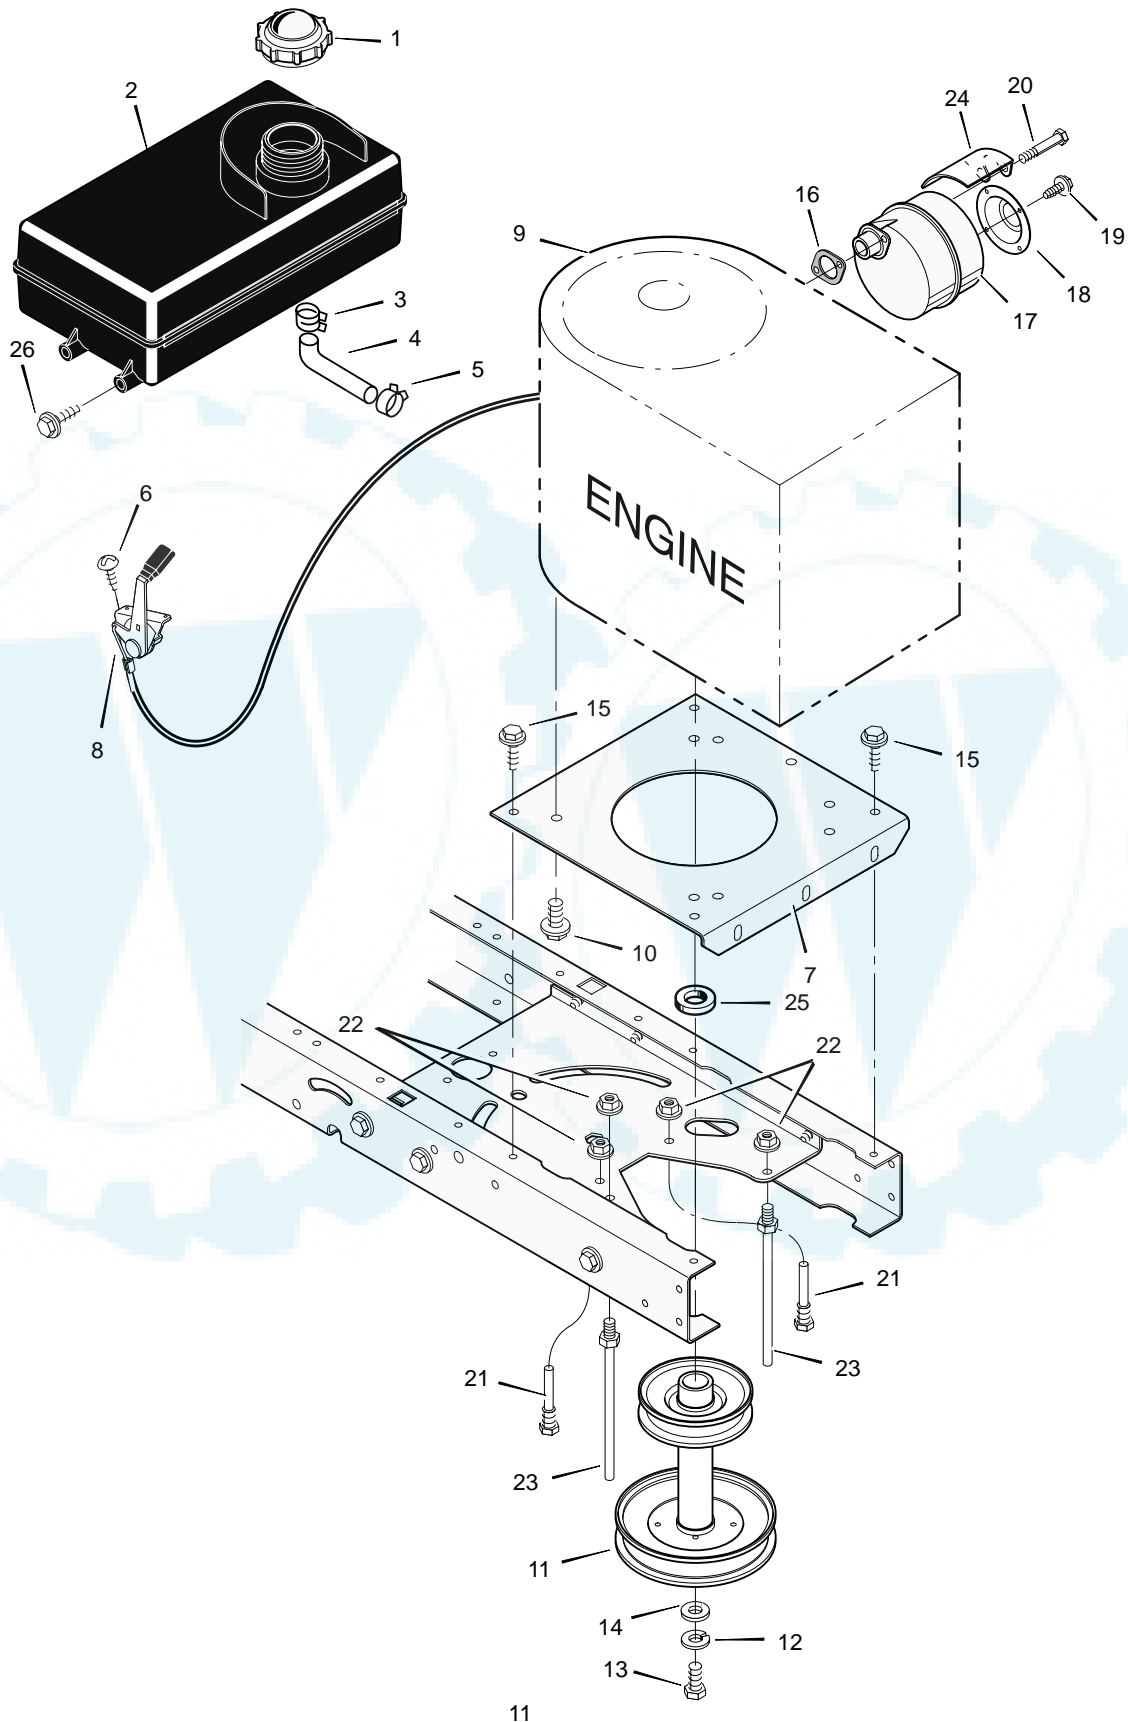

MODEL 31201x98C

REPAIR PARTS MOWER HOUSING

MODEL 31201x98C

REPAIR PARTS MOWER HOUSING

Key No.	Description	Part No.	Key No.	Description	Part No.
1	Pulley	690432	29	Baffle	690399E700
2	Nut, Flange	15x84	30	Nut, Flange	15x89
3	Nut	15x121	31	Strap, Rubber	54695
4	Belt, Blade	37x74	32	Screw	1x139
5	Pulley, Idler	690387	33	Extension, Chute	690367
6	Mandrel	94129	34	Nut	15x79
7	Screw	25x7	35	Spring, PTO	165x118
8	Guide, Belt	92424	36	Spring, Extension	165x140
9	Spacer	94130	37	Nut, Flange	15x84
10	Bracket, Rear Suspension	94055E700	38	Bracket, Front Deck	690380E700
11	Bolt, Shoulder	9x52	39	Pin, Threaded Shoulder	94067
12	Knob	94068	40	Washer	17x91
13	Washer	17x45	41	Pin, Hair	31x4
14	Bolt, Shoulder	9x51	42	Hanger, Front	690381E700
15	Plate, Suspension	690379E700	43	Housing, Jackshaft	94305
16	Pad, Friction	94137	44	Fan, Assist	690359
17	Spring	166x43	45	Housing, Fan	690360
18	Nut, Flange	15x79	46	Washer	17x37
19	Bracket, Rear Deck	690378E700	47	Bolt	1x94
20	Pin, Hanger	95194	48	Bolt	1x90
21	Link, Lift	94053	49	Nut	15x100
22	Nut	15x116	50	Washer	17x165
23	Bracket, Idler Arm	690427E700	51	Washer, Belleville	17x166
24	Assembly, Idler Arm & Pad	690647	52	Blade	690398E701
25	Screw	26x249	53	Adapter, Blade	1001035
26	Bolt, Shoulder	9x39	54	Bolt	1x121
27	Bolt, Carriage	2x64	1-54	Blade Housing, Complete	776110
28	Housing, Blade	690530E700			

MODEL 31201x98C

**REPAIR PARTS
ENGINE MOUNT**

MODEL 31201x98C

REPAIR PARTS ENGINE MOUNT

Key No.	Description	Part No.
1	Fuel Cap	92317
2	Fuel Tank	94073
3	Hose Clamp	95197
4	Fuel Line	23717
5	Hose Clamp	95197
6	Screw	26x201
7	Plate, Engine	94006E700
8	Throttle Control	91989
9	Engine	—
10	Bolt, Engine Mount	25x7
11	Stack Pulley Assembly	690439 Z
12	Lockwasher	19x35
13	Bolt, Hex	1x140
14	Washer	17x170
15	Screw	26x249
16	Gasket	91309
17	Muffler	91271
18	Deflector, Muffler	94099Z
19	Screw	26x208
20	Bolt, Hex	1x134
21	Guide, Belt	93349
22	Nut, Flange	15x79 Z
23	Guide, Belt	94066
24	Shield, Heat	91277
26	Screw	26x253
25	Spacer	93077