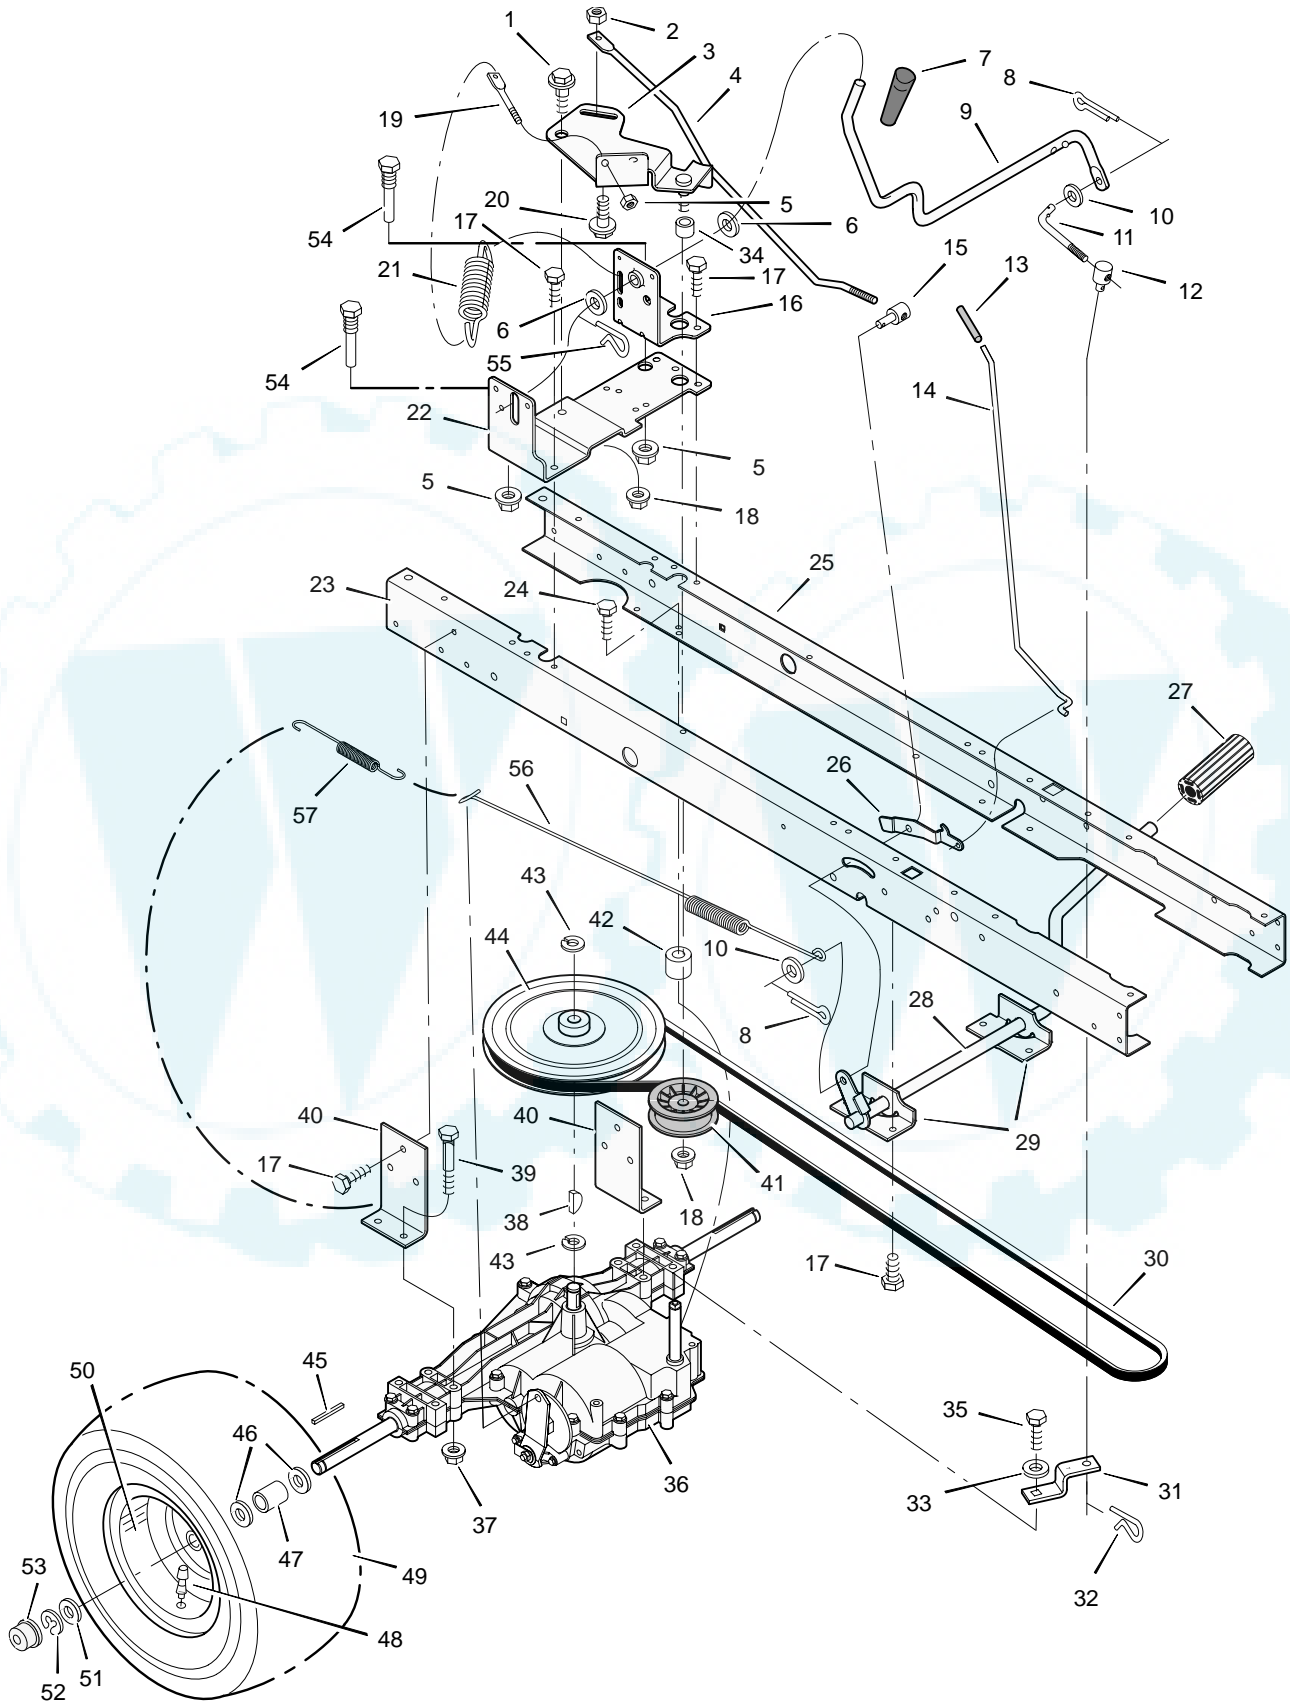

MODEL 31201x98C

REPAIR PARTS MOTION DRIVE

MODEL 31201x98C

REPAIR PARTS MOTION DRIVE

Key No.	Description	Part No.	Key No.	Description	Part No.
1	Bolt, Shoulder	9x39	30	Belt, Motion Drive	37x87
2	Nut, Hex	15x89	31	Yoke, Shift	94031Z
3	Arm, Idler	690273	32	Pin, Hair	31x6
4	Rod, Clutch	94041 Z	33	Washer	17x148
5	Nut	15x79	34	Spacer	690369
6	Washer	17x102	35	Bolt	6x105
7	Grip	92697	36	Transaxle	—
8	Pin, Cotter	30x20	37	Nut	15x88
9	Lever, Shift	94043 Z	38	Key, Woodruff	20697
10	Washer	17x47	39	Bolt	1x155
11	Link, Shift	94044 Z	40	Bracket, Transaxle	94008E700
12	Nut, Adjuster	21920	41	Pulley	690409
13	Grip	91079	42	Spacer	94132
14	Rod, Parking Brake	94152 Z	43	E-Ring	11x7
15	Nut, Adjuster	94815	44	Pulley, Drive	95094
16	Bracket, Shift	94034E700	45	Key, Square	21553
17	Screw	26x249	46	Washer	17x160
18	Nut	15x84	47	Spacer, Transaxle	690554 Z
19	Mount, Stud Spring	94042 Z	48	Stem, Valve	24373
20	Bolt, Shoulder	9x54	49	Tire *	776114
21	Spring, Extension	165x116	—	Tube	407049
22	Bracket, Shifter	690166E700	50	Wheel & Tire Assembly	690376-601
23	Frame, Right	1001124E700	51	Washer	17x195
24	Screw	25x12	52	E-Ring	11x3
25	Frame, Left	1001123E700	53	Hub Cap	94618
26	Latch, Parking Brake	94045 Z	54	Guide, Belt	93349
27	Pedal	21544	55	Pin, Hair	31x4
28	Lever, Brake/Clutch	94038E700	56	Spring, Extension	165x141
29	Bracket, Pedal	1001117E700	57	Spring, Extension	165x92