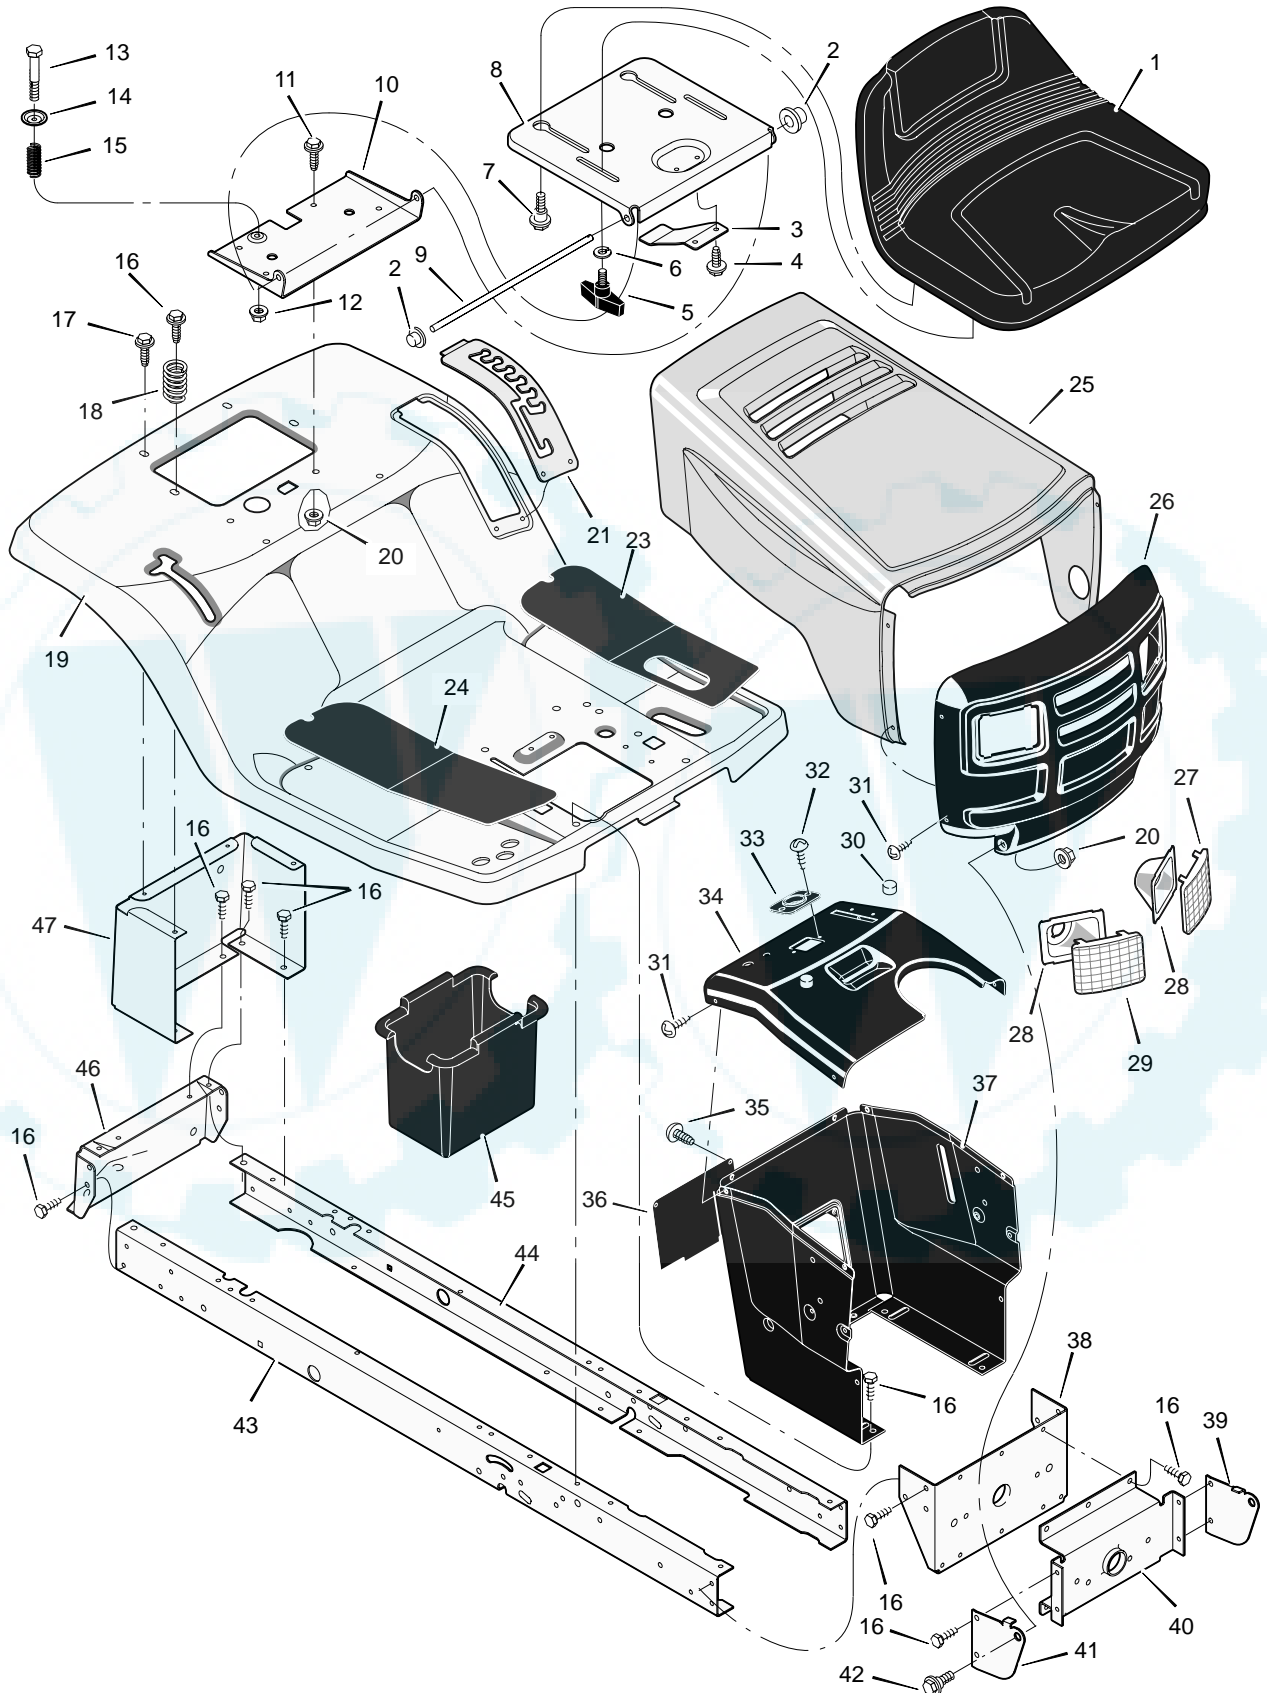

MODEL 31201x98C

REPAIR PARTS CHASSIS & HOOD

MODEL 31201x98C

REPAIR PARTS CHASSIS & HOOD

Key No.	Description	Part No.	Key No.	Description	Part No.
1	Seat	690566	25	Hood	690608E245
2	Cap, Push On	28x23	26	Grille	94079E700
3	Spring	94057	27	Lens, Left	94081
4	Screw	26x229	28	Bezel	94807 Z
5	Bolt, Wing	1001054	29	Lens, Right	94080
6	Washer	17x47	31	Screw	26x270
7	Bolt, Shoulder	9x56	32	Screw	26x239
8	Support, Seat	94154E700	33	Bearing, Steering	94075
9	Rod, Pivot	94156 Z	34	Dash	94074E700
10	Bracket, Pivot	94153E700	35	Screw	26x250
11	Bolt	1x45	36	Panel, Access	93007E700
12	Nut	15x89	37	Support, Dash	95318E700
13	Bolt, Shoulder	9x55	38	Bracket, Rear Hanger	94013E700
14	Washer	94155Z	39	Support, Left Grille	94083E700
15	Spring	164x31	40	Axle, Hanger	94007E700
16	Screw	26x249	41	Support, Right Grille	94082E700
17	Screw	26x263	42	Bolt, Shoulder	9x51
18	Spring	164x30	43	Frame, Right	1001124E700
19	Deck, Seat	95249E245	44	Frame, Left	1001123E700
20	Nut	15x88	45	Container, Battery	690424
21	Plate, Index	94151E700	46	Plate, Hitch	1001002E700
23	Mat, Left	94999	47	Panel, Rear	690434E700
24	Mat, Right	94998	—	Instruction Book & Parts List	F-010742L