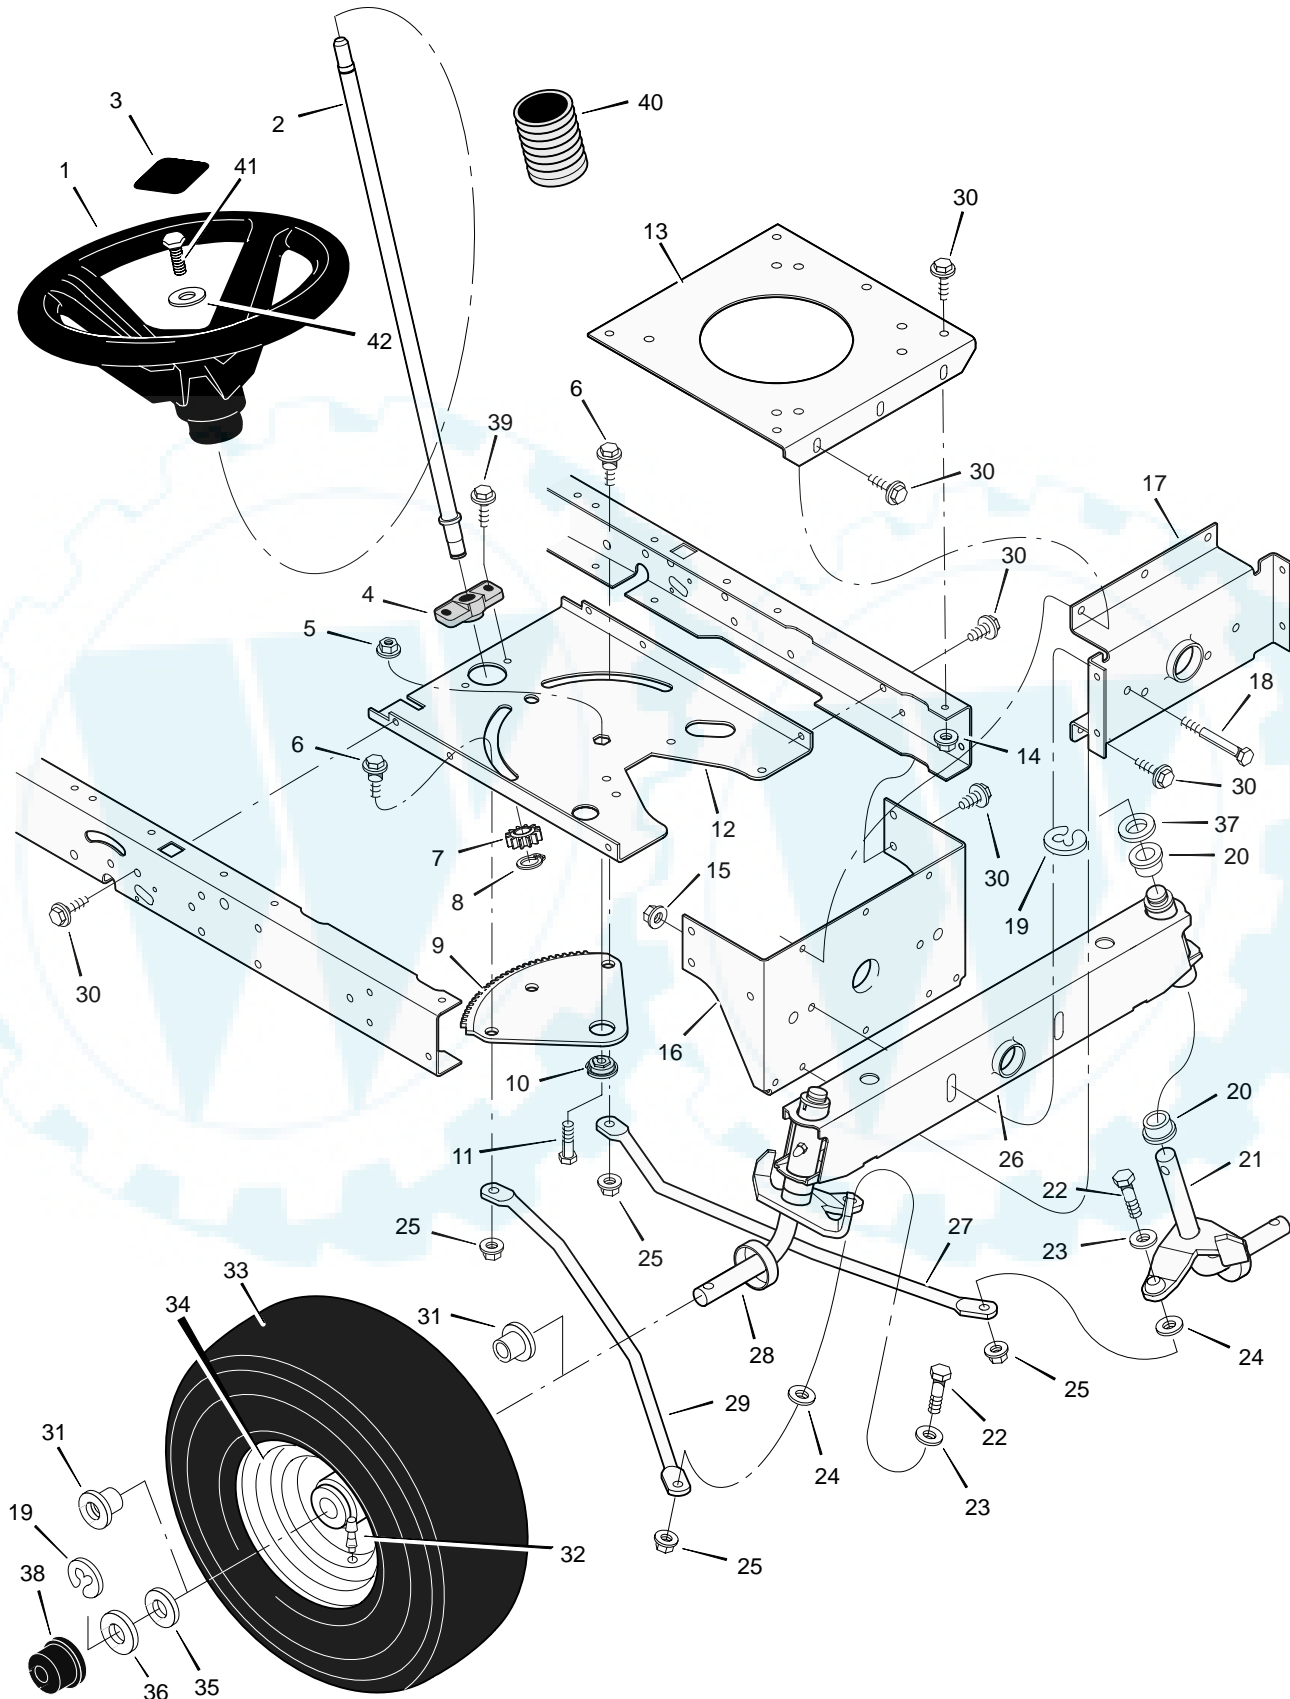

MODEL 31201x98C

REPAIR PARTS STEERING

MODEL 31201x98C

REPAIR PARTS STEERING

Key No.	Description	Part No.	Key No.	Description	Part No.
1	Wheel, Steering	95336	23	Washer	17x104
2	Post, Steering	690625	24	Washer	17x53 Z
3	Insert, Steering Wheel	95338	25	Nut, Flange	15x84
4	Bearing	94124	26	Axle Assembly	690210E700
5	Nut, Flange	15x111	27	Drag Link, Left	95329E700
6	Bolt, Shoulder	9x57	28	Spindle Assembly, Right	95182E700
7	Gear, Pinion	690183E700	29	Drag Link, Right	95328E700
8	Ring, Snap	11x25	30	Screw	26x249
9	Gear, Sector	94121E700	31	Bearing, Wheel	91334
10	Bearing	94123	32	Stem, Valve	24373
11	Bolt	1x84	33	Tire *	90594
12	Plate, Steering	1001121E700	—	Tube	407046
13	Plate, Engine	94006E700	34	Wheel and Tire Assembly	690377–601
14	Nut, Flange	15x88	35	Washer	17x195
15	Nut, Flange	15x118	36	Washer	17x113
16	Bracket, Hanger	94013E700	37	Washer	17x83
17	Axle, Hanger	94007E700	38	Hub Cap	94618
18	Bolt	1x146	39	Screw	26x267
19	E-ring	11x3	40	Bellows	92059
20	Bearing	690150	41	Bolt	25x3
21	Spindle Assembly, Left	95183E700	42	Washer	17x146
22	Bolt	1x111			

* When you order a tire, make sure to give the brand name of the tire so that the tread pattern on the tire will match.