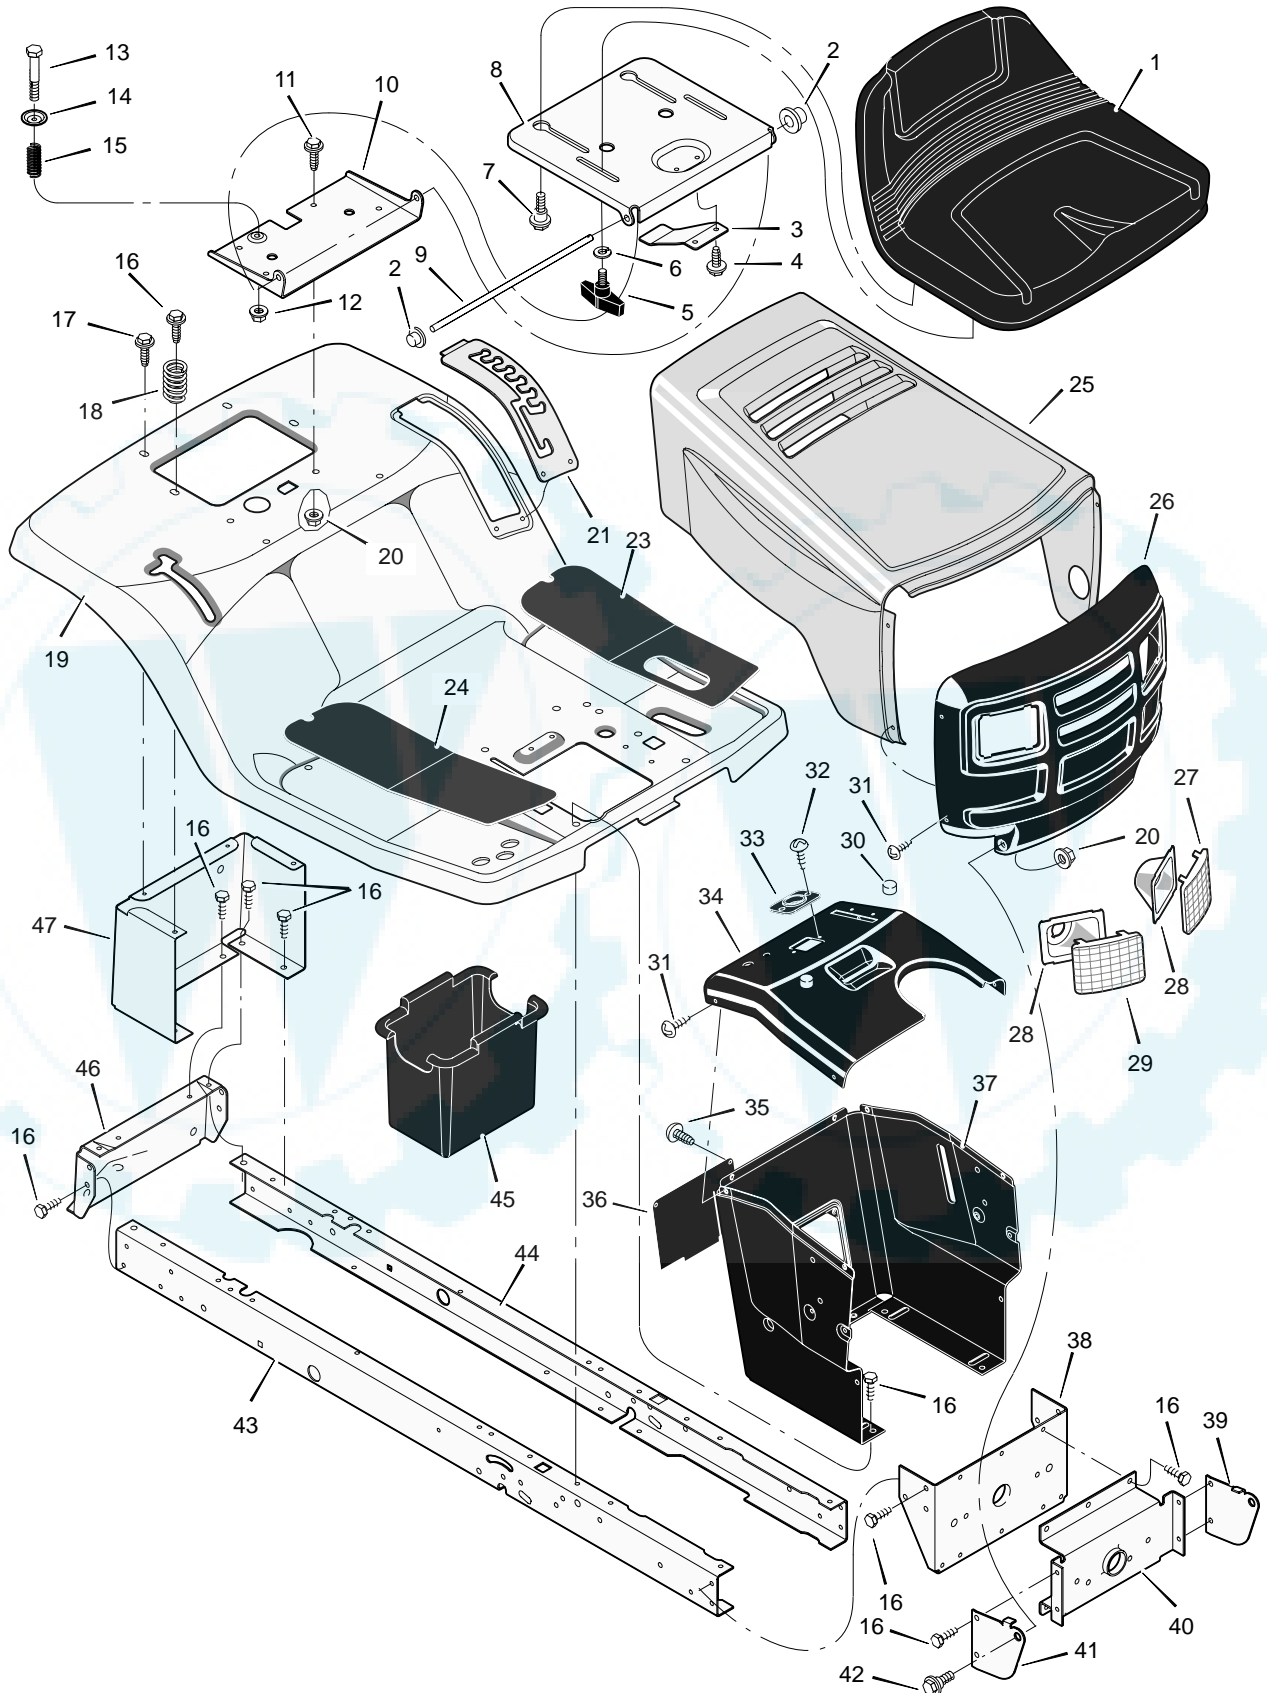

MODEL 31201x51C

REPAIR PARTS CHASSIS & HOOD

MODEL 31201x51C

REPAIR PARTS CHASSIS & HOOD

Key No.	Description	Part No.	Key No.	Description	Part No.
1	Seat	690566	25	Hood	690608E245
2	Cap, Push On	28x23	26	Grille	94079E700
3	Spring	94057	27	Lens, Left	94081
4	Screw	26x229	28	Bezel	94807 Z
5	Bolt, Wing	1001054	29	Lens, Right	94080
6	Washer	17x47	31	Screw	26x270
7	Bolt, Shoulder	9x56	32	Screw	26x239
8	Support, Seat	94154E700	33	Bearing, Steering	94075
9	Rod, Pivot	94156 Z	34	Dash	94074E700
10	Bracket, Pivot	94153E700	35	Screw	26x250
11	Bolt	1x45	36	Panel, Access	93007E700
12	Nut	15x89	37	Support, Dash	95318E700
13	Bolt, Shoulder	9x55	38	Bracket, Rear Hanger	94013E700
14	Washer	94155Z	39	Support, Left Grille	94083E700
15	Spring	164x31	40	Axle, Hanger	94007E700
16	Screw	26x249	41	Support, Right Grille	94082E700
17	Screw	26x263	42	Bolt, Shoulder	9x51
18	Spring	164x30	43	Frame, Right	1001124E700
19	Deck, Seat	95249E245	44	Frame, Left	1001123E700
20	Nut	15x88	45	Container, Battery	690424
21	Plate, Index	94151E700	46	Plate, Hitch	1001002E700
23	Mat, Left	94999	47	Panel, Rear	690434E700
24	Mat, Right	94998	—	Instruction Book & Parts List	F-010717L