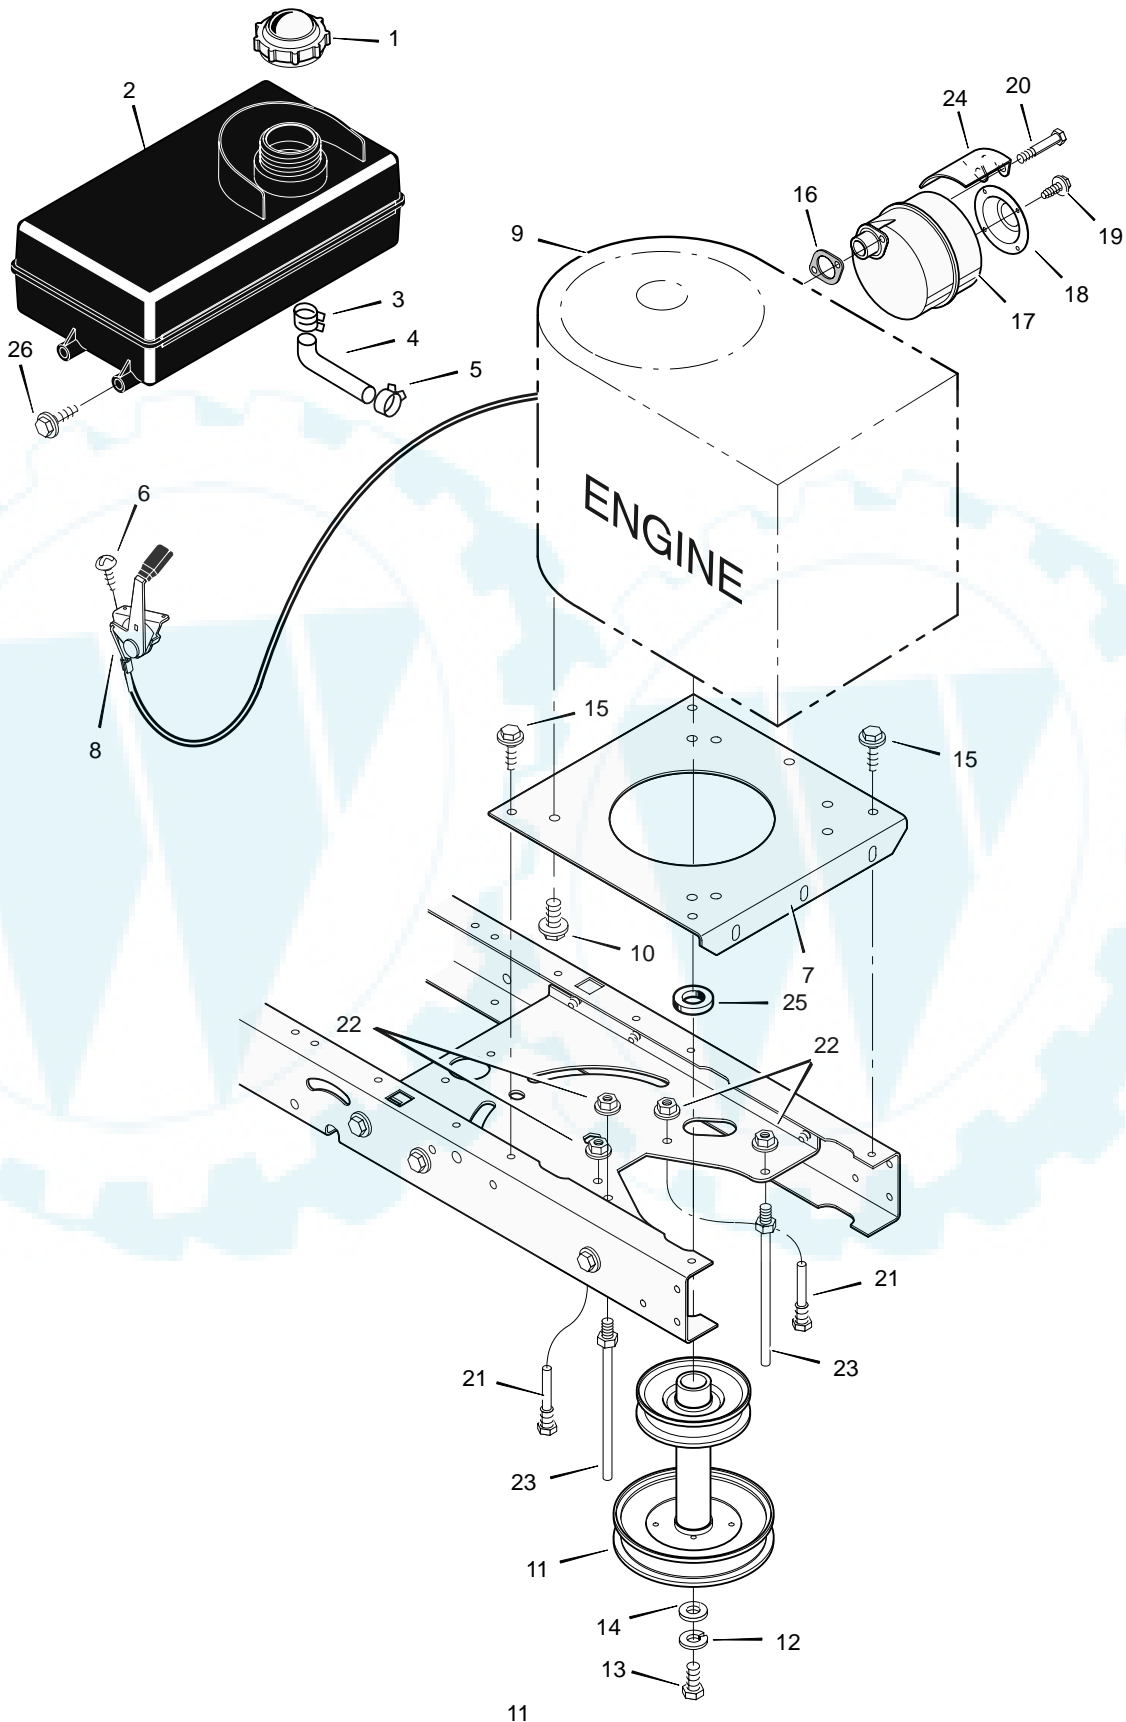

MODEL 31201x51C

REPAIR PARTS ENGINE MOUNT

MODEL 31201x51C

REPAIR PARTS ENGINE MOUNT

Key No.	Description	Part No.
1	Fuel Cap	92317
2	Fuel Tank	94073
3	Hose Clamp	95197
4	Fuel Line	23717
5	Hose Clamp	95197
6	Screw	26x201
7	Plate, Engine	94006E700
8	Throttle Control	91989
9	Engine	—
10	Bolt, Engine Mount	25x7
11	Stack Pulley Assembly	690439 Z
12	Lockwasher	19x35
13	Bolt, Hex	1x140
14	Washer	17x170
15	Screw	26x249
16	Gasket	91309
17	Muffler	91271
18	Deflector, Muffler	94099Z
19	Screw	26x208
20	Bolt, Hex	1x134
21	Guide, Belt	93349
22	Nut, Flange	15x79 Z
23	Guide, Belt	94066
24	Shield, Heat	91277
26	Screw	26x253
25	Spacer	93077