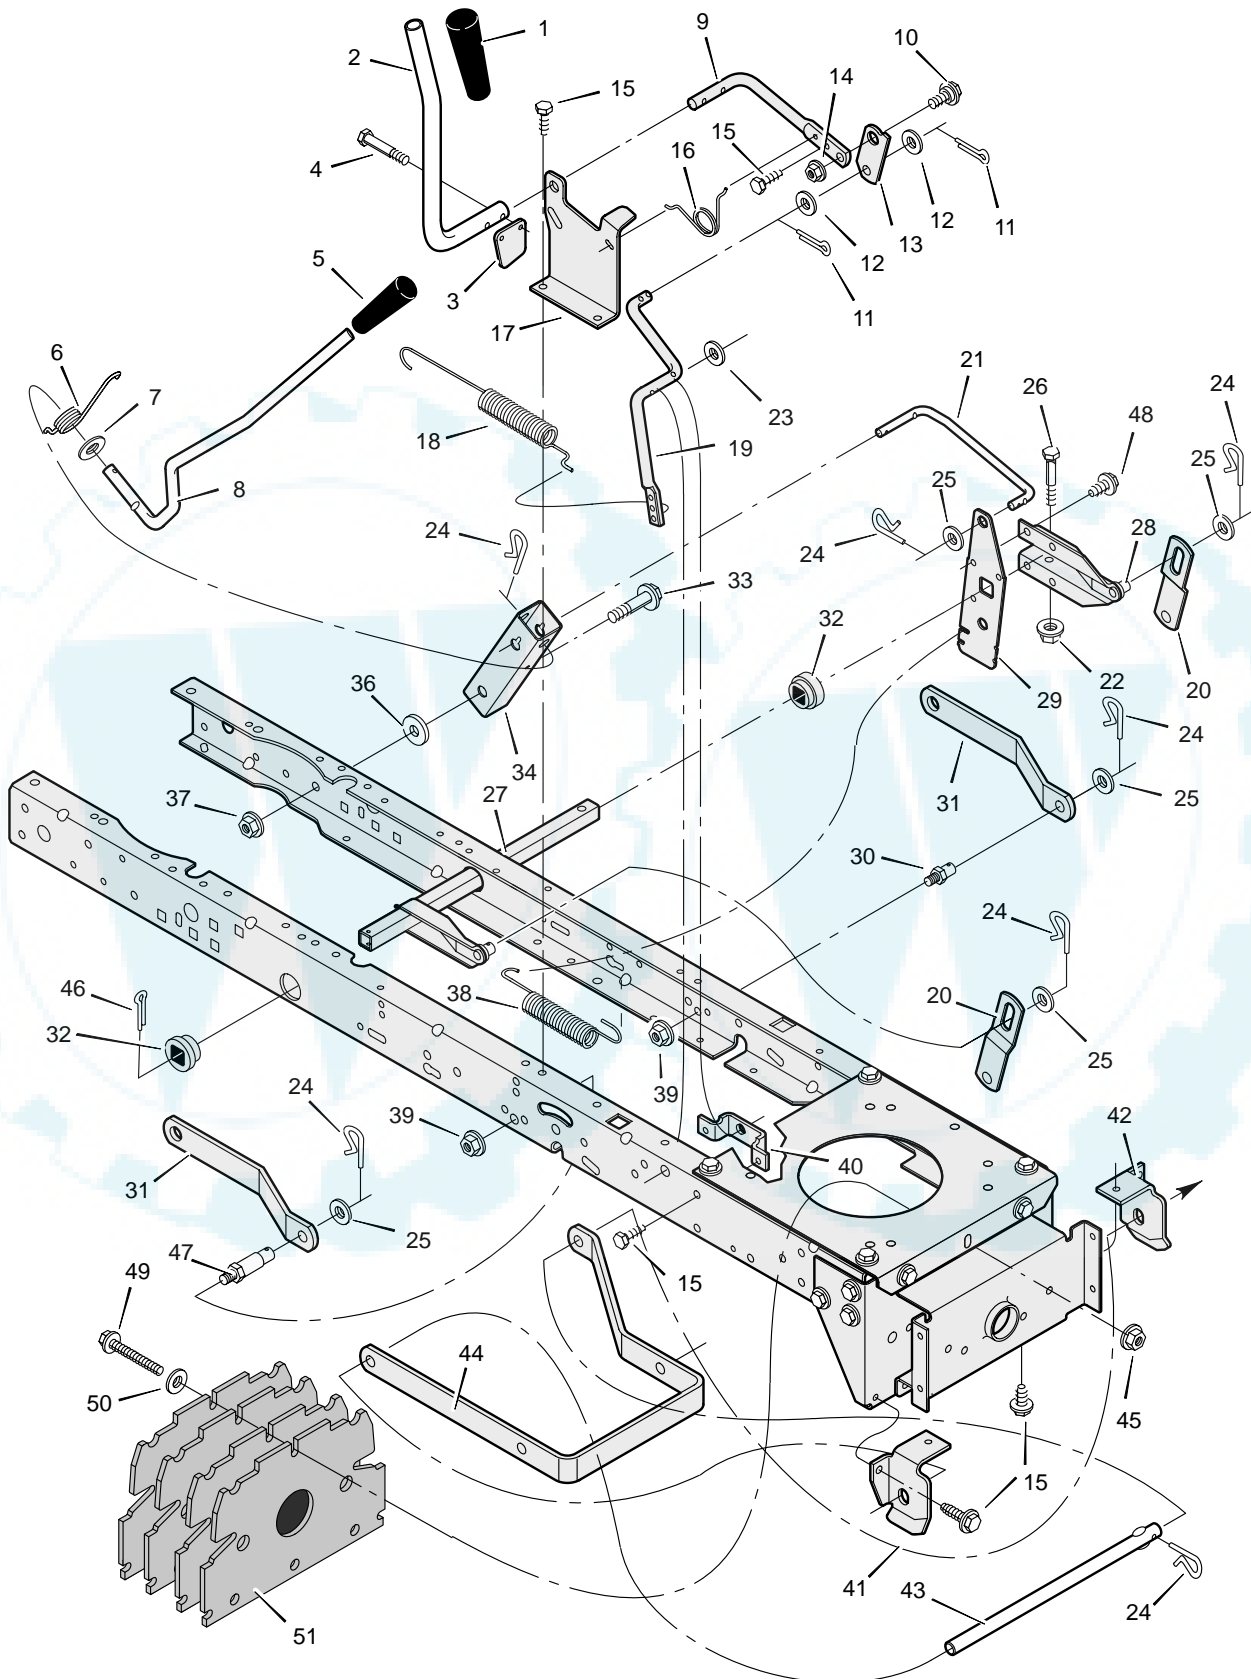

MODEL 31201x51C

REPAIR PARTS MOWER HOUSING SUSPENSION

MODEL 31201x51C

REPAIR PARTS MOWER HOUSING SUSPENSION

Key No.	Description	Part No.	Key No.	Description	Part No.
1	Grip	92698	26	Bolt, Hex	1x74
2	Handle, PTO	94157 Z	27	Arm Assembly, Right Lift	690386E700
3	Pad, Switch	94022 Z	28	Arm, Right Lift	94180E700
4	Bolt	25x3	29	Plate, Lift Arm	94030E700
5	Grip	92697	30	Pin	94067
6	Spring	166x40	31	Bracket, Rear Suspension	94055E700
7	Washer	17x103	32	Bushing, Lift Tube	94065
8	Handle, Lift	690533	33	Bolt, Shoulder	9x53
9	Lever, PTO	94017 Z	34	Bracket, Pivot	94015E700
10	Bolt, Shoulder	9x39	36	Washer	17x191
11	Pin, Cotter	30x20	37	Nut, Flange	15x84
12	Washer	17x102	38	Spring	165x117
13	Link, PTO	94004 Z	39	Nut, Flange	15x68
14	Nut, Flange	15x84	40	Bracket, PTO	94005E700
15	Screw	26x249	41	Hanger, Right Deck	94026E700
16	Spring	166x39	42	Hanger, Left Deck	94027E700
17	Bracket, PTO	94018E700	43	Rod, Hanger	94158Z
18	Spring	165x116	44	Hanger, Front	690381E700
19	Crank, PTO	690394E700	45	Nut, Flange	15x89
20	Link, Lift	94053E700	46	Pin, Cotter	30x49
21	Link, Lift Handle	94028E700	47	Pin, Threaded Shoulder	690382
22	Nut, Flange	15x118	48	Screw	26x49
23	Washer	17x57	49	Bolt, Hex	1x106
24	Pin, Hair	31x4	50	Washer	17x38
25	Washer	17x91	51	Plate, Weight	690370E700