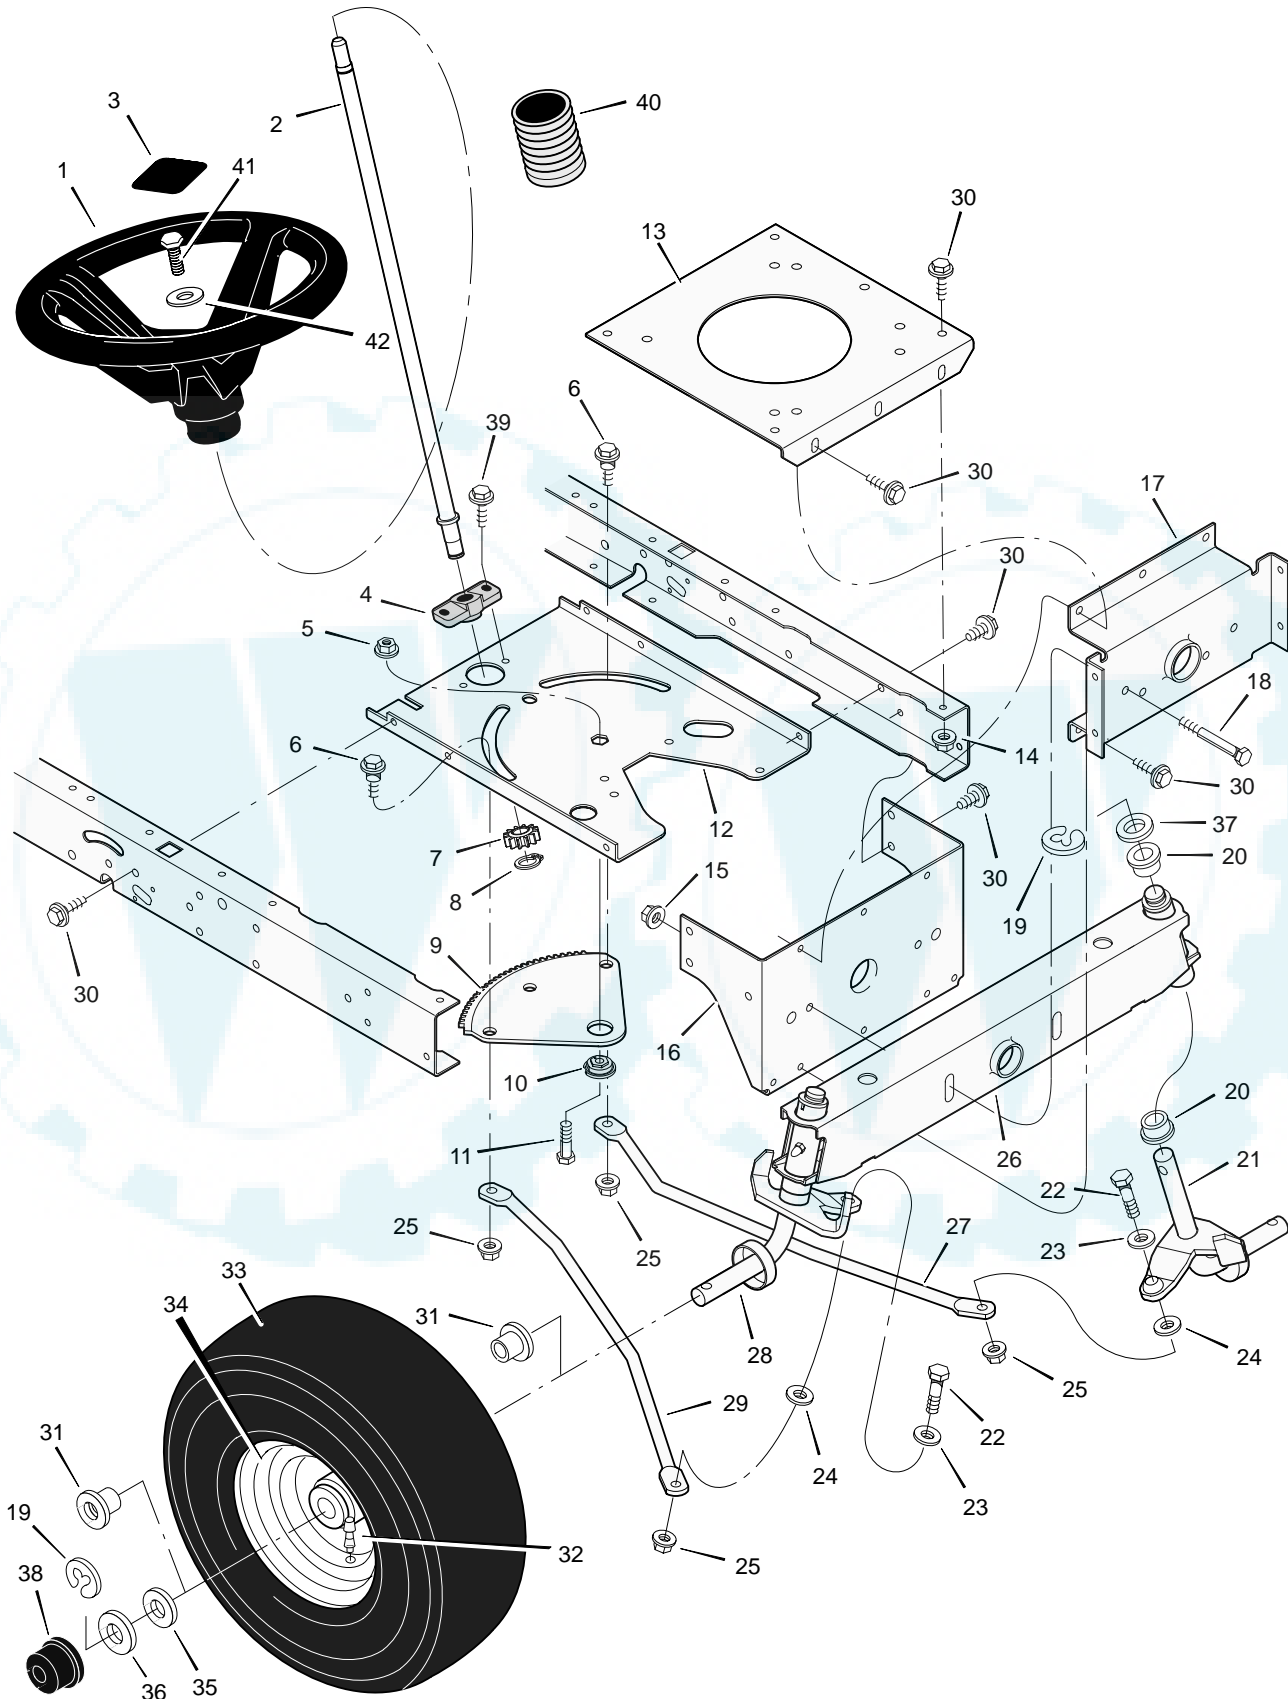

MODEL 31201x51C

REPAIR PARTS STEERING

MODEL 31201x51C

REPAIR PARTS STEERING

Key No.	Description	Part No.	Key No.	Description	Part No.
1	Wheel, Steering	95336	23	Washer	17x104
2	Post, Steering	690625	24	Washer	17x53 Z
3	Insert, Steering Wheel	95338	25	Nut, Flange	15x84
4	Bearing	94124	26	Axle Assembly	690210E700
5	Nut, Flange	15x111	27	Drag Link, Left	95329E700
6	Bolt, Shoulder	9x57	28	Spindle Assembly, Right	95182E700
7	Gear, Pinion	690183E700	29	Drag Link, Right	95328E700
8	Ring, Snap	11x25	30	Screw	26x249
9	Gear, Sector	94121E700	31	Bearing, Wheel	91334
10	Bearing	94123	32	Stem, Valve	24373
11	Bolt	1x84	33	Tire *	90594
12	Plate, Steering	1001121E700	—	Tube	407046
13	Plate, Engine	94006E700	34	Wheel and Tire Assembly	690377-601
14	Nut, Flange	15x88	35	Washer	17x195
15	Nut, Flange	15x118	36	Washer	17x113
16	Bracket, Hanger	94013E700	37	Washer	17x83
17	Axle, Hanger	94007E700	38	Hub Cap	94618
18	Bolt	1x146	39	Screw	26x267
19	E-ring	11x3	40	Bellows	92059
20	Bearing	690150	41	Bolt	25x3
21	Spindle Assembly, Left	95183E700	42	Washer	17x146
22	Bolt	1x111			

* When you order a tire, make sure to give the brand name of the tire so that the tread pattern on the tire will match.