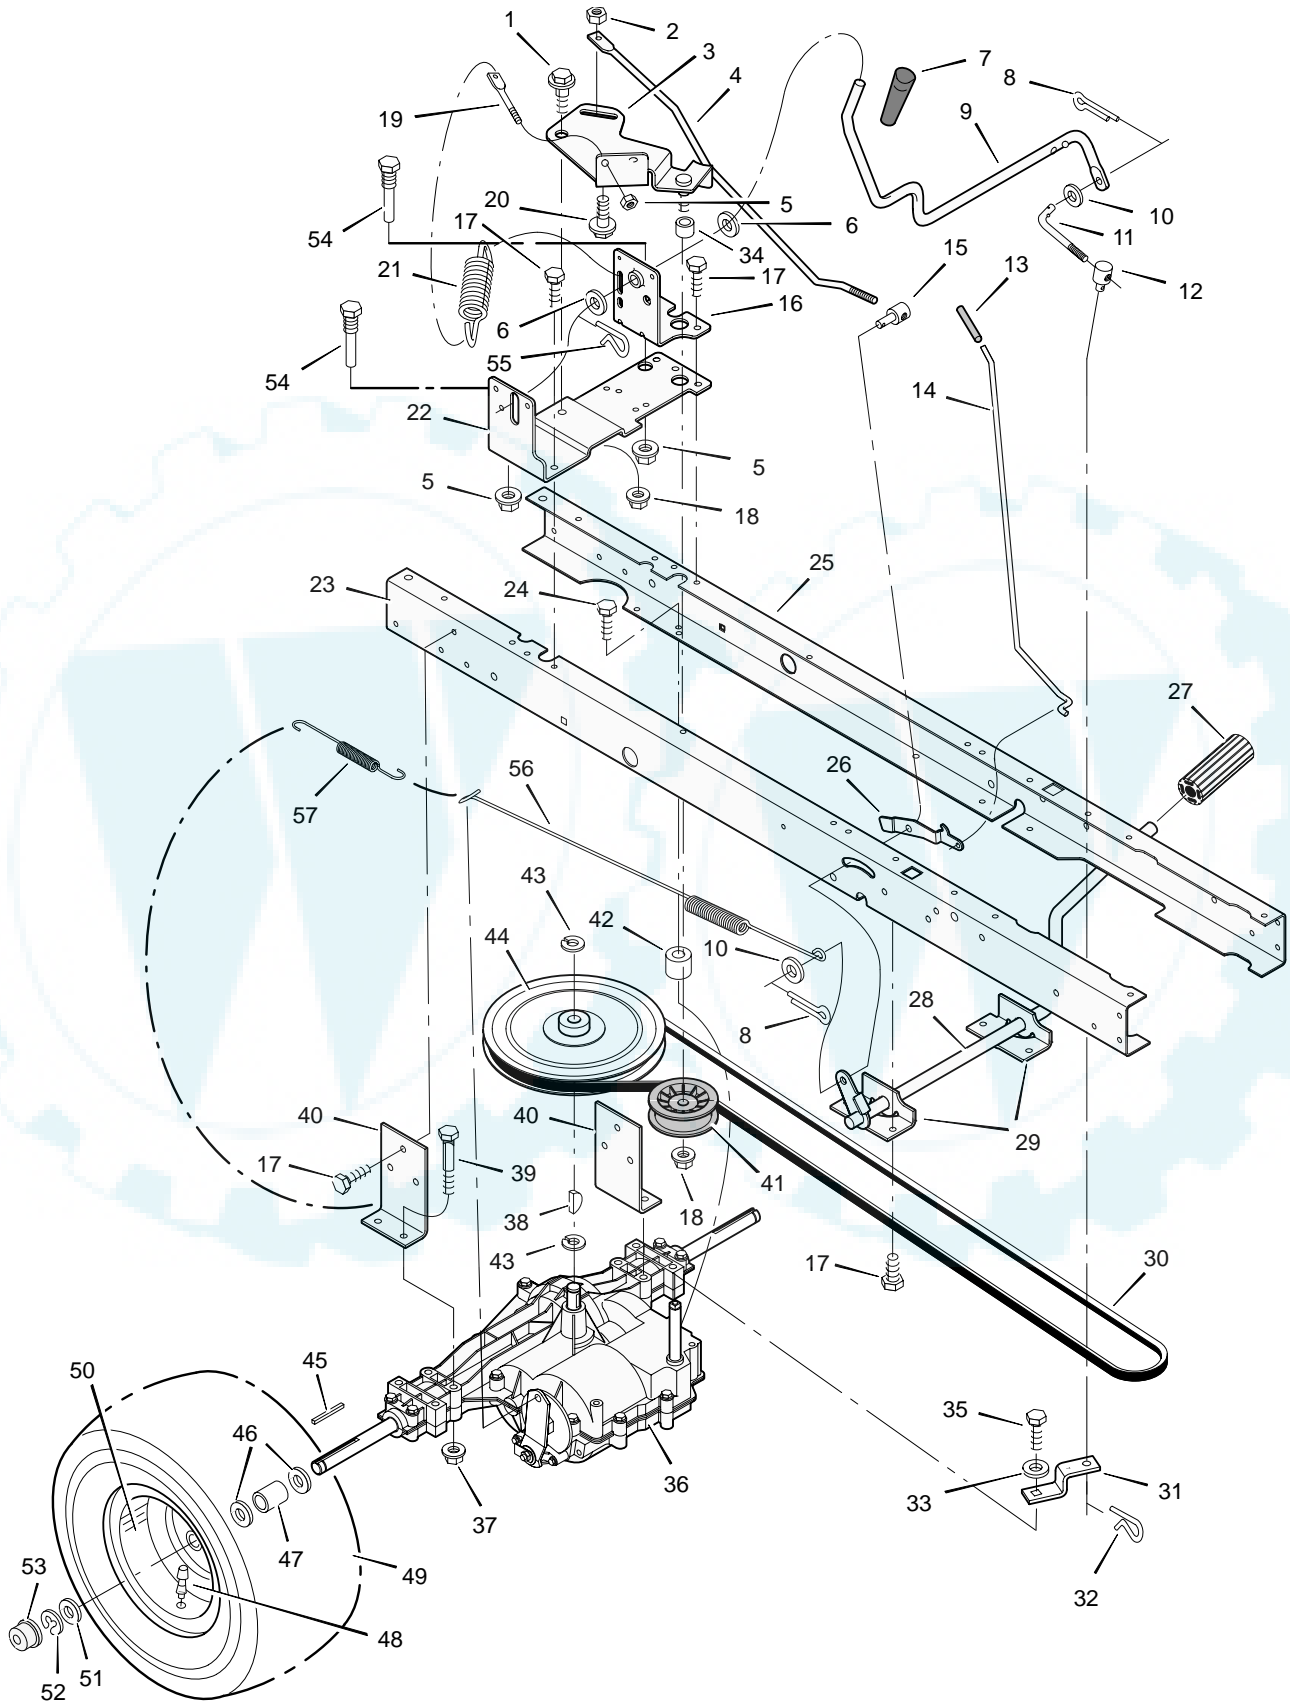

MODEL 31201x51C

REPAIR PARTS MOTION DRIVE

MODEL 31201x51C

REPAIR PARTS MOTION DRIVE

Key No.	Description	Part No.	Key No.	Description	Part No.
1	Bolt, Shoulder	9x39	30	Belt, Motion Drive	37x87
2	Nut, Hex	15x89	31	Yoke, Shift	94031Z
3	Arm, Idler	690273	32	Pin, Hair	31x6
4	Rod, Clutch	94041 Z	33	Washer	17x148
5	Nut	15x79	34	Spacer	690369
6	Washer	17x102	35	Bolt	6x105
7	Grip	92697	36	Transaxle	—
8	Pin, Cotter	30x20	37	Nut	15x88
9	Lever, Shift	94043 Z	38	Key, Woodruff	20697
10	Washer	17x47	39	Bolt	1x155
11	Link, Shift	94044 Z	40	Bracket, Transaxle	94008E700
12	Nut, Adjuster	21920	41	Pulley	690409
13	Grip	91079	42	Spacer	94132
14	Rod, Parking Brake	94152 Z	43	E-Ring	11x7
15	Nut, Adjuster	94815	44	Pulley, Drive	95094
16	Bracket, Shift	94034E700	45	Key, Square	21553
17	Screw	26x249	46	Washer	17x160
18	Nut	15x84	47	Spacer, Transaxle	690554 Z
19	Mount, Stud Spring	94042 Z	48	Stem, Valve	24373
20	Bolt, Shoulder	9x54	49	Tire *	776114
21	Spring, Extension	165x116	—	Tube	407049
22	Bracket, Shifter	690166E700	50	Wheel & Tire Assembly	690376-601
23	Frame, Right	690206E700	51	Washer	17x195
24	Screw	25x12	52	E-Ring	11x3
25	Frame, Left	690207E700	53	Hub Cap	94618
26	Latch, Parking Brake	94045 Z	54	Guide, Belt	93349
27	Pedal	21544	55	Pin, Hair	31x4
28	Lever, Brake/Clutch	94038E700	56	Spring, Extension	165x141
29	Bracket, Pedal	1001117E700	57	Spring, Extension	165x92