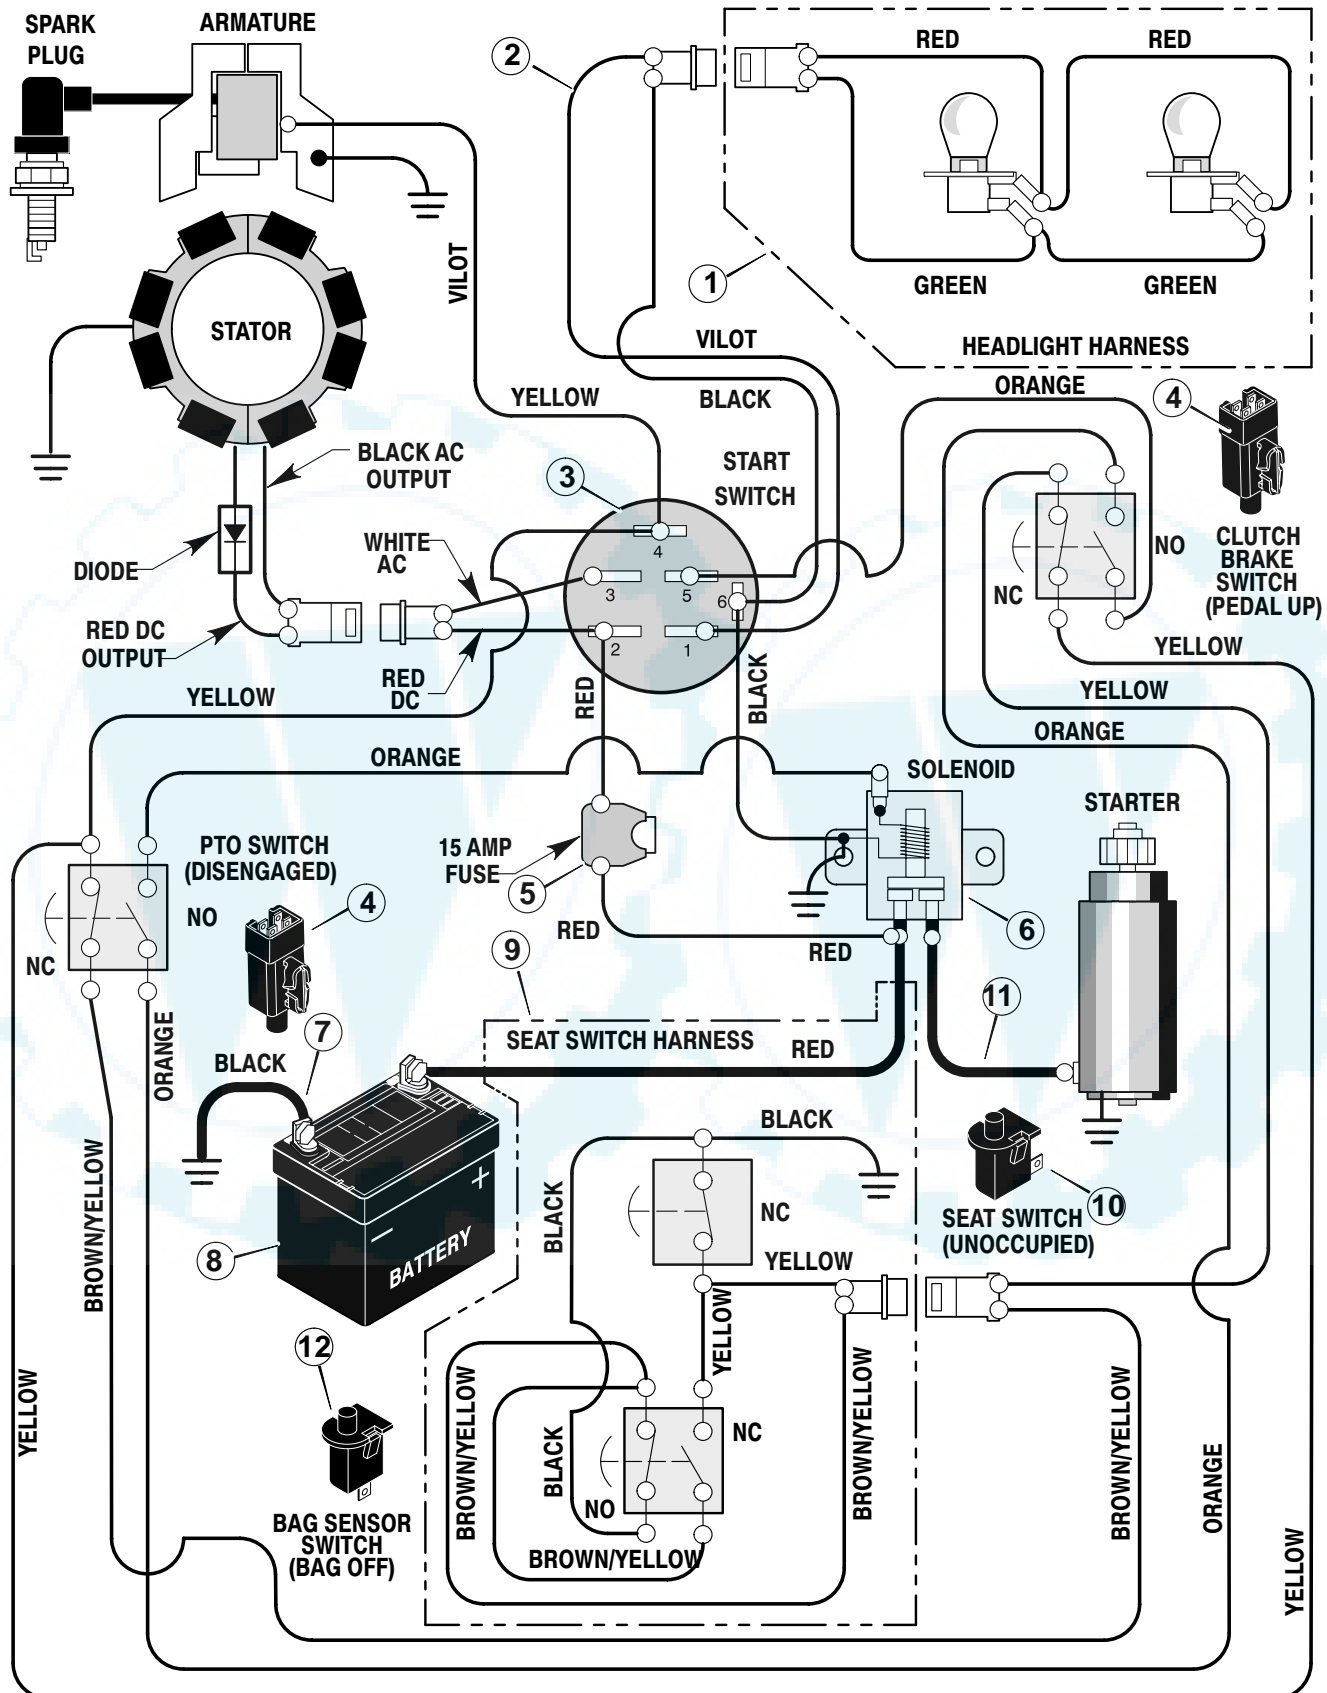

MODEL 31201x51C

REPAIR PARTS ENGINE MOUNT

MODEL 31201x51C

REPAIR PARTS ENGINE MOUNT

Key No.	Description	Part No.
1	Fuel Cap	92317
2	Fuel Tank	94073
3	Hose Clamp	95197
4	Fuel Line	23717
5	Hose Clamp	95197
6	Screw	26x201
7	Plate, Engine	94006E700
8	Throttle Control	91989
9	Engine	—
10	Bolt, Engine Mount	25x7
11	Stack Pulley Assembly	690439 Z
12	Lockwasher	19x35
13	Bolt, Hex	1x140
14	Washer	17x170
15	Screw	26x249
16	Gasket	91309
17	Muffler	91271
18	Deflector, Muffler	94099Z
19	Screw	26x208
20	Bolt, Hex	1x134
21	Guide, Belt	93349
22	Nut, Flange	15x79 Z
23	Guide, Belt	94066
24	Shield, Heat	91277
26	Screw	26x253
25	Spacer	93077

MODEL 31201x51C

REPAIR PARTS ELECTRICAL SYSTEM

MODEL 31201x51C

**REPAIR PARTS
ELECTRICAL SYSTEM**

Key No.	Description	Part No.
1	Harness, Light Wire	250x92
	Socket, Light	92372
	Bulb, Light	90084
2	Harness, Chassis Wire	250x93
3	Switch, Ignition	92377
	Key, Ignition	20729
	Nut, Hex	91489
	Cap, Ignition	91488
4	Switch, Limit	94136
5	Fuse	54212
	Holder, Fuse	407078
6	Solenoid	94613
	Screw, Mounting	26x229
	Locknut	15x116
7	Cable, Battery Ground	24x32
	Screw, Ground Cable	26x213
8	Battery	21075
	Bolt, Carriage	2x82
	Wingnut	14x79
9	Harness, Seat Switch Wire	250x94
10	Switch, Seat Sensor	94159
11	Cable	24x31
12	Switch, Bag Sensor	690106