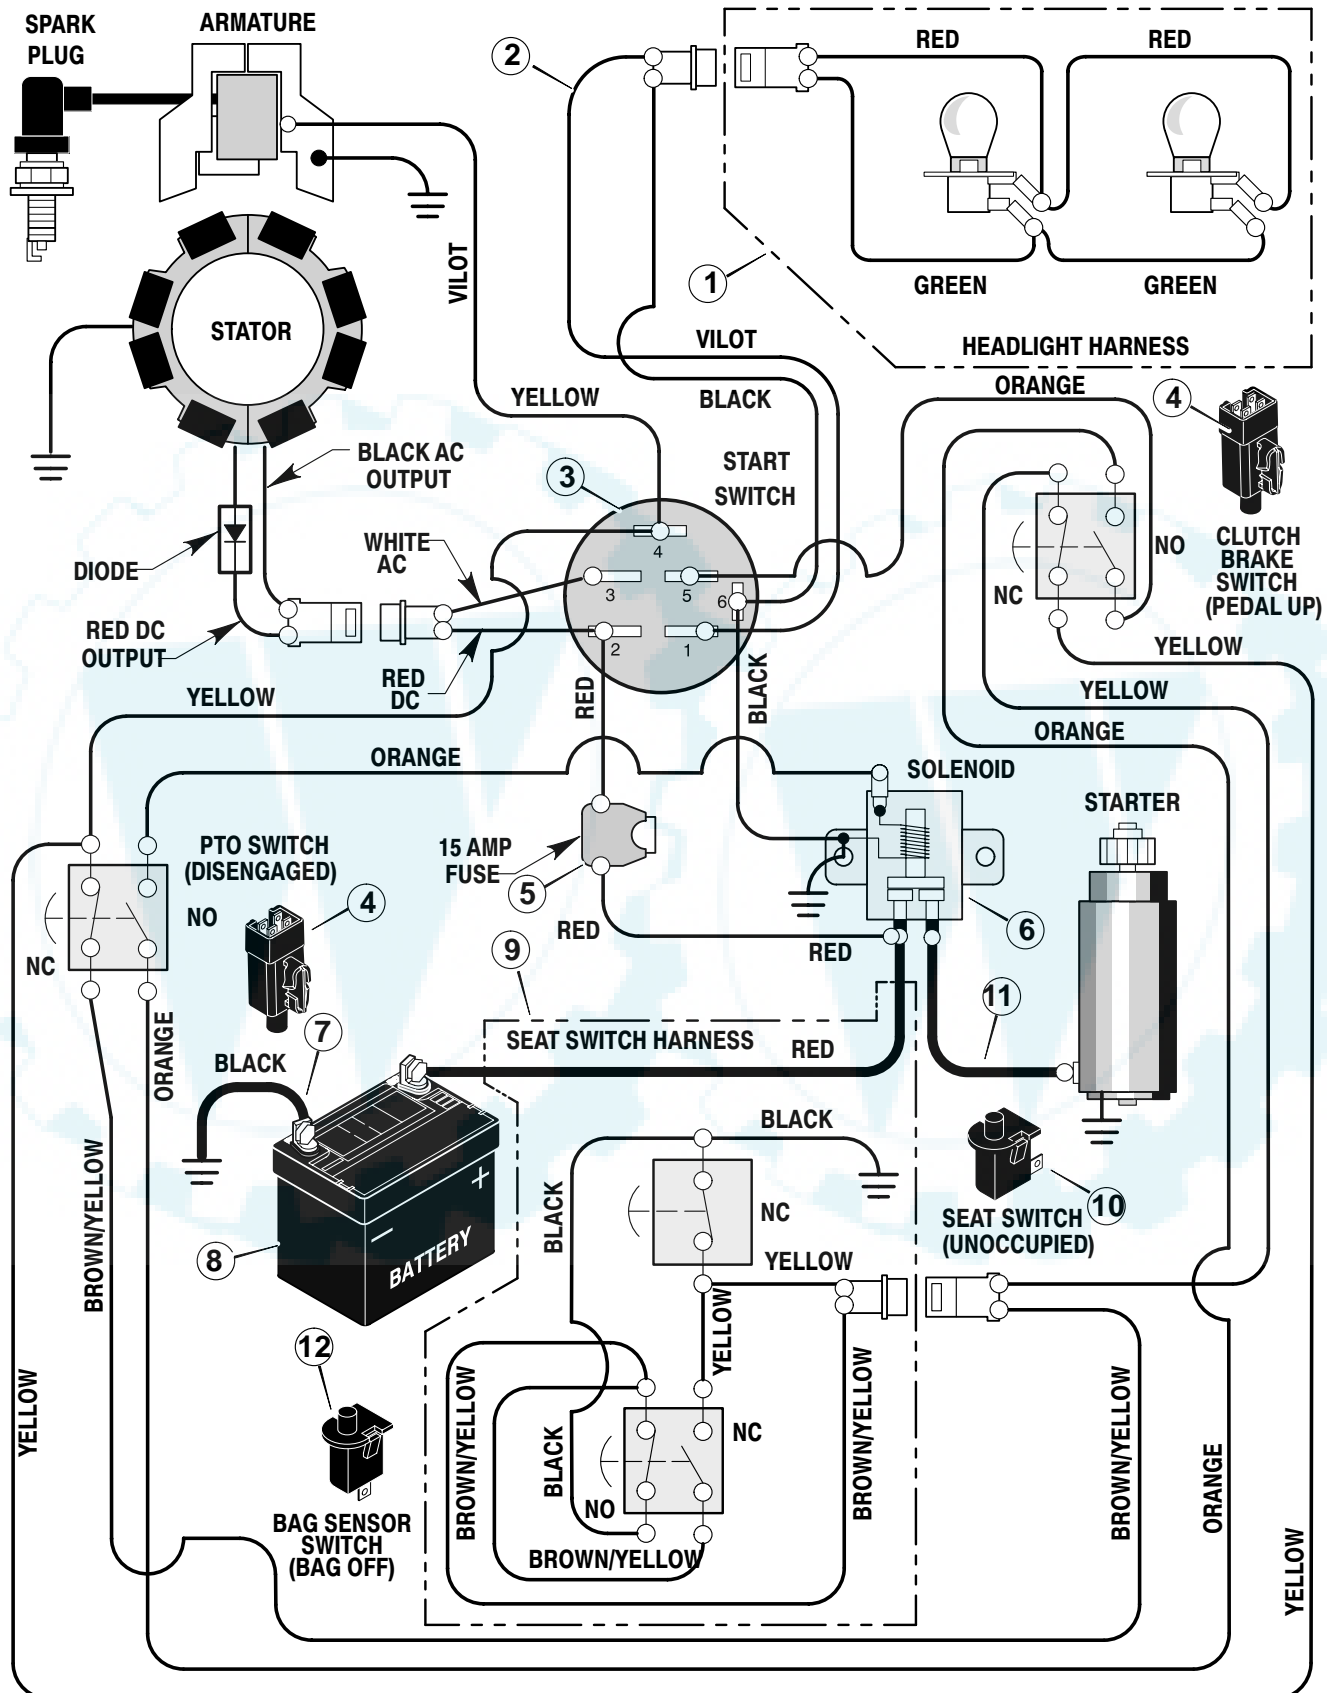

MODEL 31200x50C

REPAIR PARTS ENGINE MOUNT

MODEL 31200x50C

**REPAIR PARTS
ENGINE MOUNT**

Key No.	Description	Part No.
1	Fuel Cap	92317
2	Fuel Tank	92342
3	Hose Clamp	95197
4	Fuel Line	23717
5	Hose Clamp	95197
6	Screw	26x201
7	Plate, Engine	94006E700
8	Throttle Control	92371
9	Engine	—
10	Bolt, Engine Mount	25x7
11	Stack Pulley Assembly	690439 Z
12	Lockwasher	19x35
13	Bolt, Hex	1x140
14	Washer	17x170
15	Screw	26x249
16	Gasket	91309
17	Muffler	91271
18	Deflector, Muffler	94099 Z
19	Screw	26x208
20	Bolt, Hex	1x134
21	Guide, Belt	93349
22	Nut, Flange	15x79 Z
23	Guide, Belt	94066
24	Shield, Heat	690293
25	Spacer	93077

MODEL 31200x50C

REPAIR PARTS ELECTRICAL SYSTEM

MODEL 31200x50C

**REPAIR PARTS
ELECTRICAL SYSTEM**

Key No.	Description	Part No.
1	Harness, Light Wire	250x92
	Socket, Light	92372
	Bulb, Light	90084
2	Harness, Chassis Wire	250x93
3	Switch, Ignition	92377
	Key, Ignition	20729
	Nut, Hex	91489
	Cap, Ignition	91488
4	Switch, Limit	94136
5	Fuse	54212
	Holder, Fuse	407078
6	Solenoid	94613
	Screw, Mounting	26x229
	Locknut	15x116
7	Cable, Battery Ground	24x32
	Screw, Ground Cable	26x213
8	Battery	21075
	Bolt, Carriage	2x82
	Wingnut	14x79
9	Harness, Seat Switch Wire	250x94
10	Switch, Seat Sensor	94159
11	Cable	24x31
12	Switch, Bag Sensor	690106