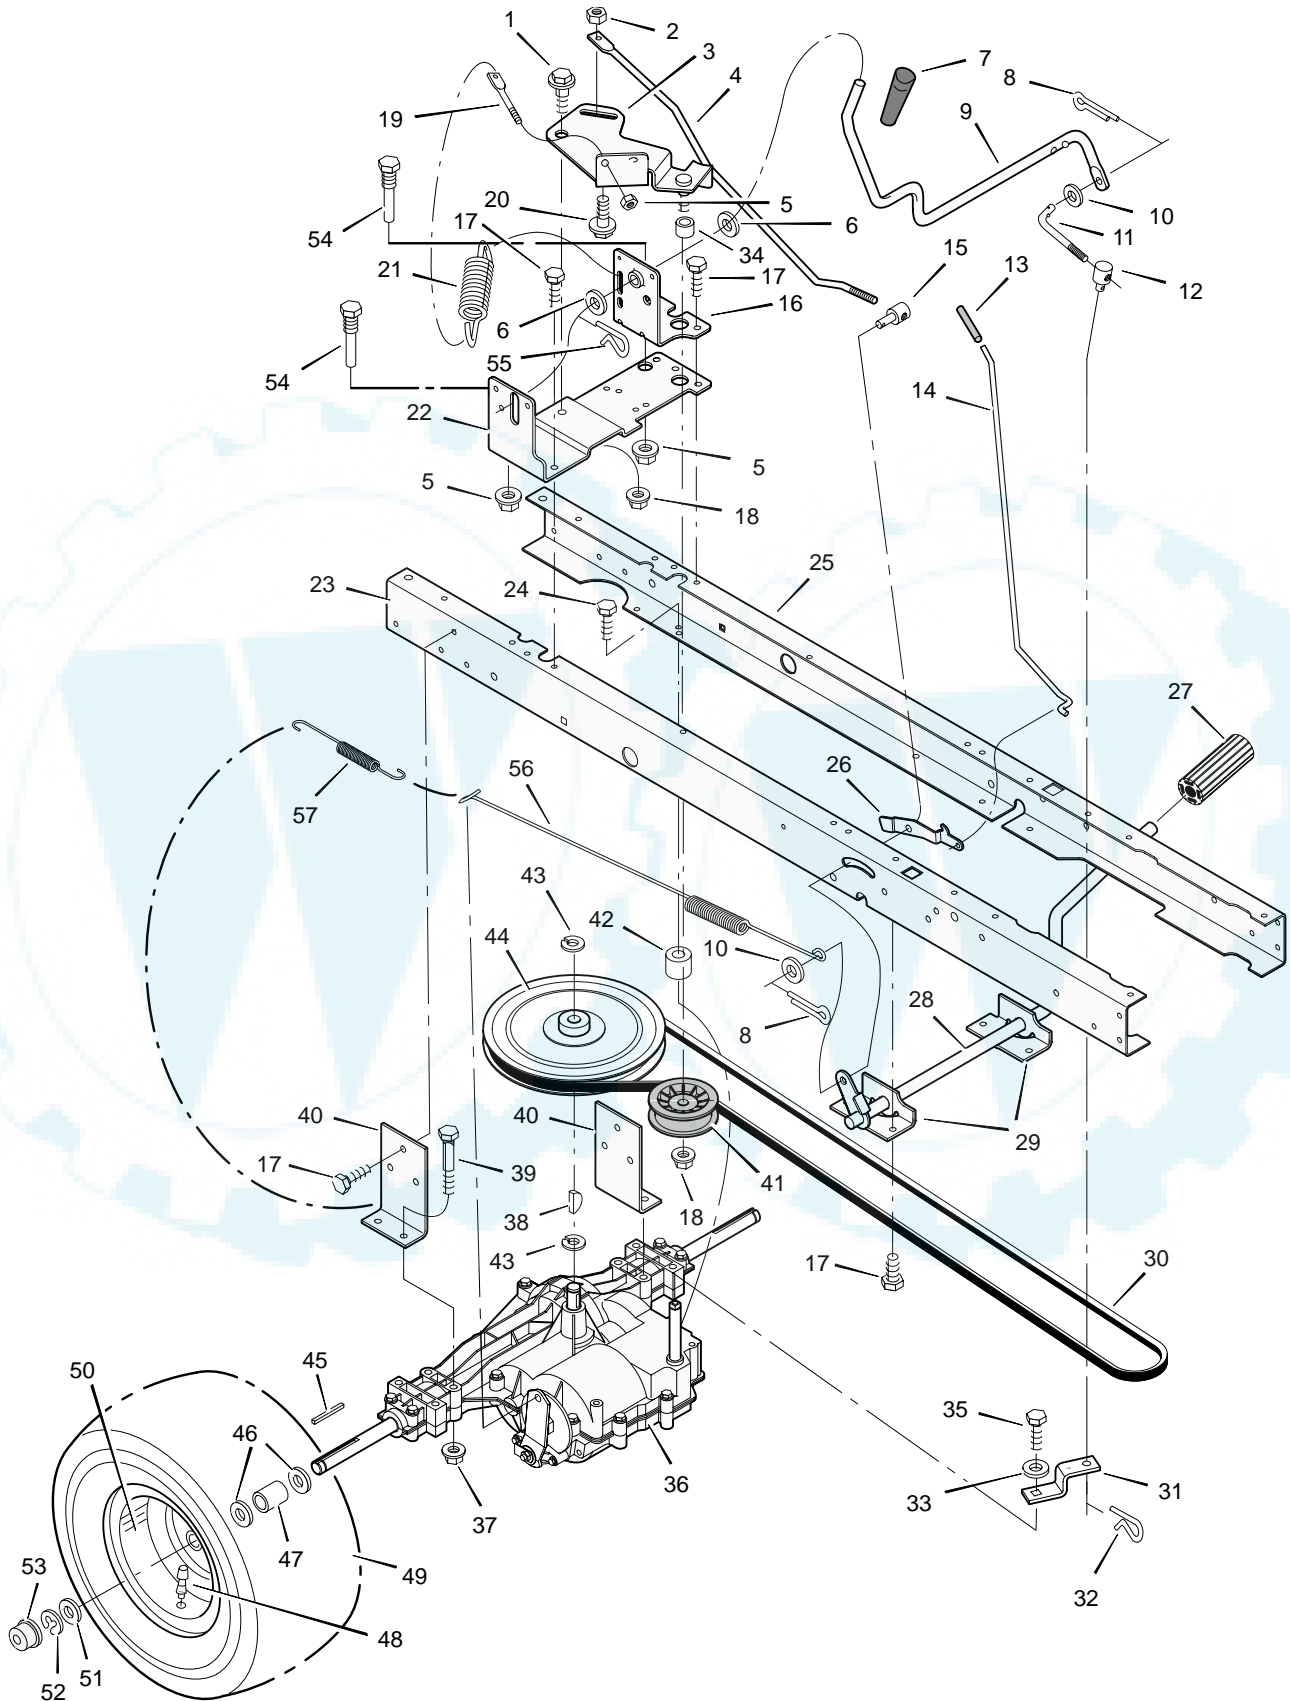

MODEL 31200x50C

REPAIR PARTS MOTION DRIVE

MODEL 31200x50C

REPAIR PARTS MOTION DRIVE

Key No.	Description	Part No.	Key No.	Description	Part No.
1	Bolt, Shoulder	9x39	30	Belt, Motion Drive	37x87
2	Nut, Hex	15x89	31	Yoke, Shift	94031Z
3	Arm, Idler	690273	32	Pin, Hair	31x6
4	Rod, Clutch	94041 Z	33	Washer	17x148
5	Nut	15x79	34	Spacer	690369
6	Washer	17x102	35	Bolt	6x105
7	Grip	92697	36	Transaxle	—
8	Pin, Cotter	30x20	37	Nut	15x88
9	Lever, Shift	94043 Z	38	Key, Woodruff	20697
10	Washer	17x47	39	Bolt	1x155
11	Link, Shift	94044 Z	40	Bracket, Transaxle	94008E700
12	Nut, Adjuster	21920	41	Pulley	690409
13	Grip	91079	42	Spacer	94132
14	Rod, Parking Brake	95005 Z	43	E-Ring	11x7
15	Nut, Adjuster	94815	44	Pulley, Drive	95094
16	Bracket, Shift	94034E700	45	Key, Square	21553
17	Screw	26x249	46	Washer	17x160
18	Nut	15x84	47	Spacer, Transaxle	690554 Z
19	Mount, Stud Spring	94042 Z	48	Stem, Valve	24373
20	Bolt, Shoulder	9x54	49	Tire *	776114
21	Spring, Extension	165x116	—	Tube	407049
22	Bracket, Shifter	690166E700	50	Wheel & Tire Assembly	690376-601
23	Frame, Right	1001124E700	51	Washer	17x195
24	Screw	25x12	52	E-Ring	11x3
25	Frame, Left	1001123E700	53	Hub Cap	94618
26	Latch, Parking Brake	94045 Z	54	Guide, Belt	93349
27	Pedal	21544	55	Pin, Hair	31x4
28	Lever, Brake/Clutch	94038E700	56	Spring, Extension	165x141
29	Bracket, Pedal	1001117E700	57	Spring, Extension	165x92