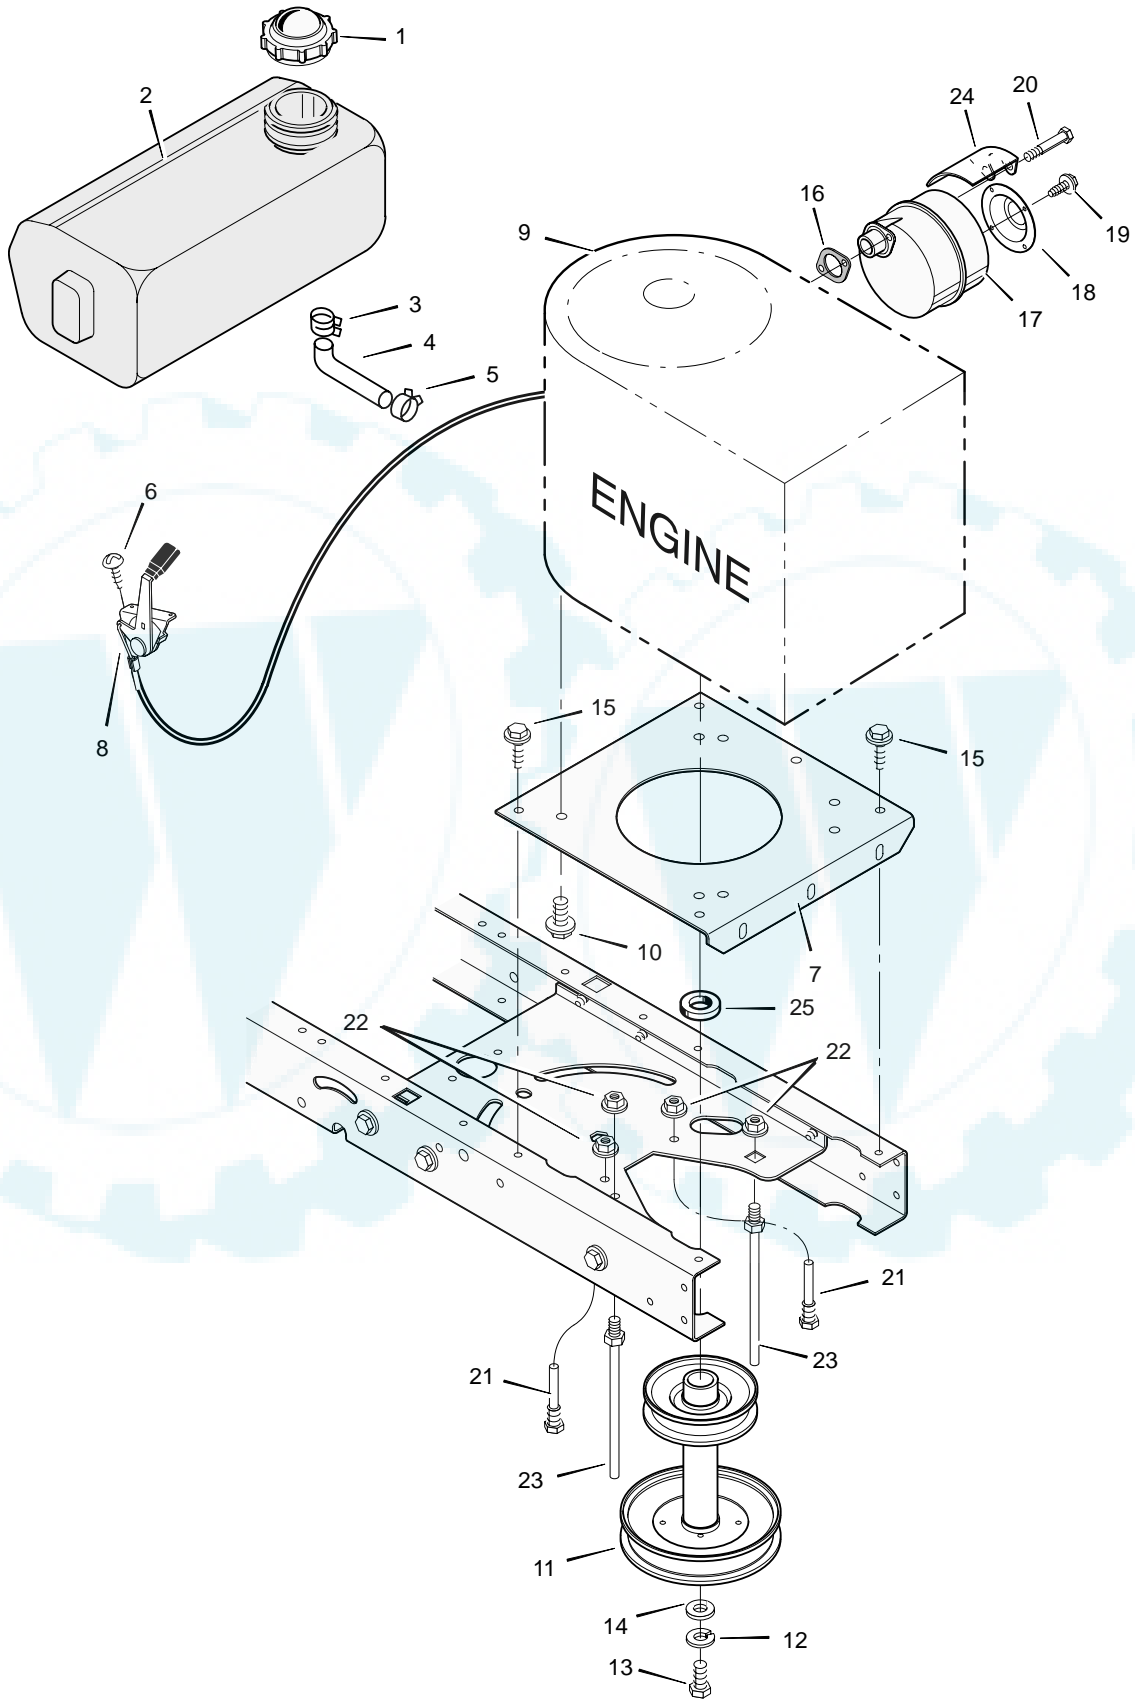

MODEL 31200x50C

REPAIR PARTS MOWER HOUSING

MODEL 31200x50C

REPAIR PARTS MOWER HOUSING

Key No.	Description	Part No.	Key No.	Description	Part No.
1	Pulley	690432	29	Baffle	690399E700
2	Nut, Flange	15x84	30	Nut, Flange	15x89
3	Nut	15x121	31	Strap, Rubber	54695
4	Belt, Blade	37x74	32	Screw	1x139
5	Pulley, Idler	690387	33	Extension, Chute	690367
6	Mandrel	94129	34	Nut	15x79
7	Screw	25x7	35	Spring, PTO	165x118
8	Guide, Belt	92424	36	Spring, Extension	165x140
9	Spacer	94130	37	Nut, Flange	15x84
10	Bracket, Rear Suspension	94055E700	38	Bracket, Front Deck	690380E700
11	Bolt, Shoulder	9x52	39	Pin, Threaded Shoulder	94067
12	Knob	94068	40	Washer	17x91
13	Washer	17x45	41	Pin, Hair	31x4
14	Bolt, Shoulder	9x51	42	Hanger, Front	690381E700
15	Plate, Suspension	690379E700	43	Housing, Jackshaft	94305
16	Pad, Friction	94137	44	Fan, Assist	690359
17	Spring	166x43	45	Housing, Fan	690360
18	Nut, Flange	15x79	46	Washer	17x37
19	Bracket, Rear Deck	690378E700	47	Bolt	1x94
20	Pin, Hanger	95194	48	Bolt	1x90
21	Link, Lift	94053	49	Nut	15x100
22	Nut	15x116	50	Washer	17x165
23	Bracket, Idler Arm	690427E700	51	Washer, Belleville	17x166
24	Assembly, Idler Arm & Pad	690647	52	Blade	690398E701
25	Screw	26x249	53	Adapter, Blade	92466
26	Bolt, Shoulder	9x39	54	Bolt	1x121
27	Bolt, Carriage	2x64	1-54	Blade Housing, Complete	776110
28	Housing, Blade	690530E700			

MODEL 31200x50C

REPAIR PARTS ENGINE MOUNT

MODEL 31200x50C

**REPAIR PARTS
ENGINE MOUNT**

Key No.	Description	Part No.
1	Fuel Cap	92317
2	Fuel Tank	92342
3	Hose Clamp	95197
4	Fuel Line	23717
5	Hose Clamp	95197
6	Screw	26x201
7	Plate, Engine	94006E700
8	Throttle Control	92371
9	Engine	—
10	Bolt, Engine Mount	25x7
11	Stack Pulley Assembly	690439 Z
12	Lockwasher	19x35
13	Bolt, Hex	1x140
14	Washer	17x170
15	Screw	26x249
16	Gasket	91309
17	Muffler	91271
18	Deflector, Muffler	94099 Z
19	Screw	26x208
20	Bolt, Hex	1x134
21	Guide, Belt	93349
22	Nut, Flange	15x79 Z
23	Guide, Belt	94066
24	Shield, Heat	690293
25	Spacer	93077