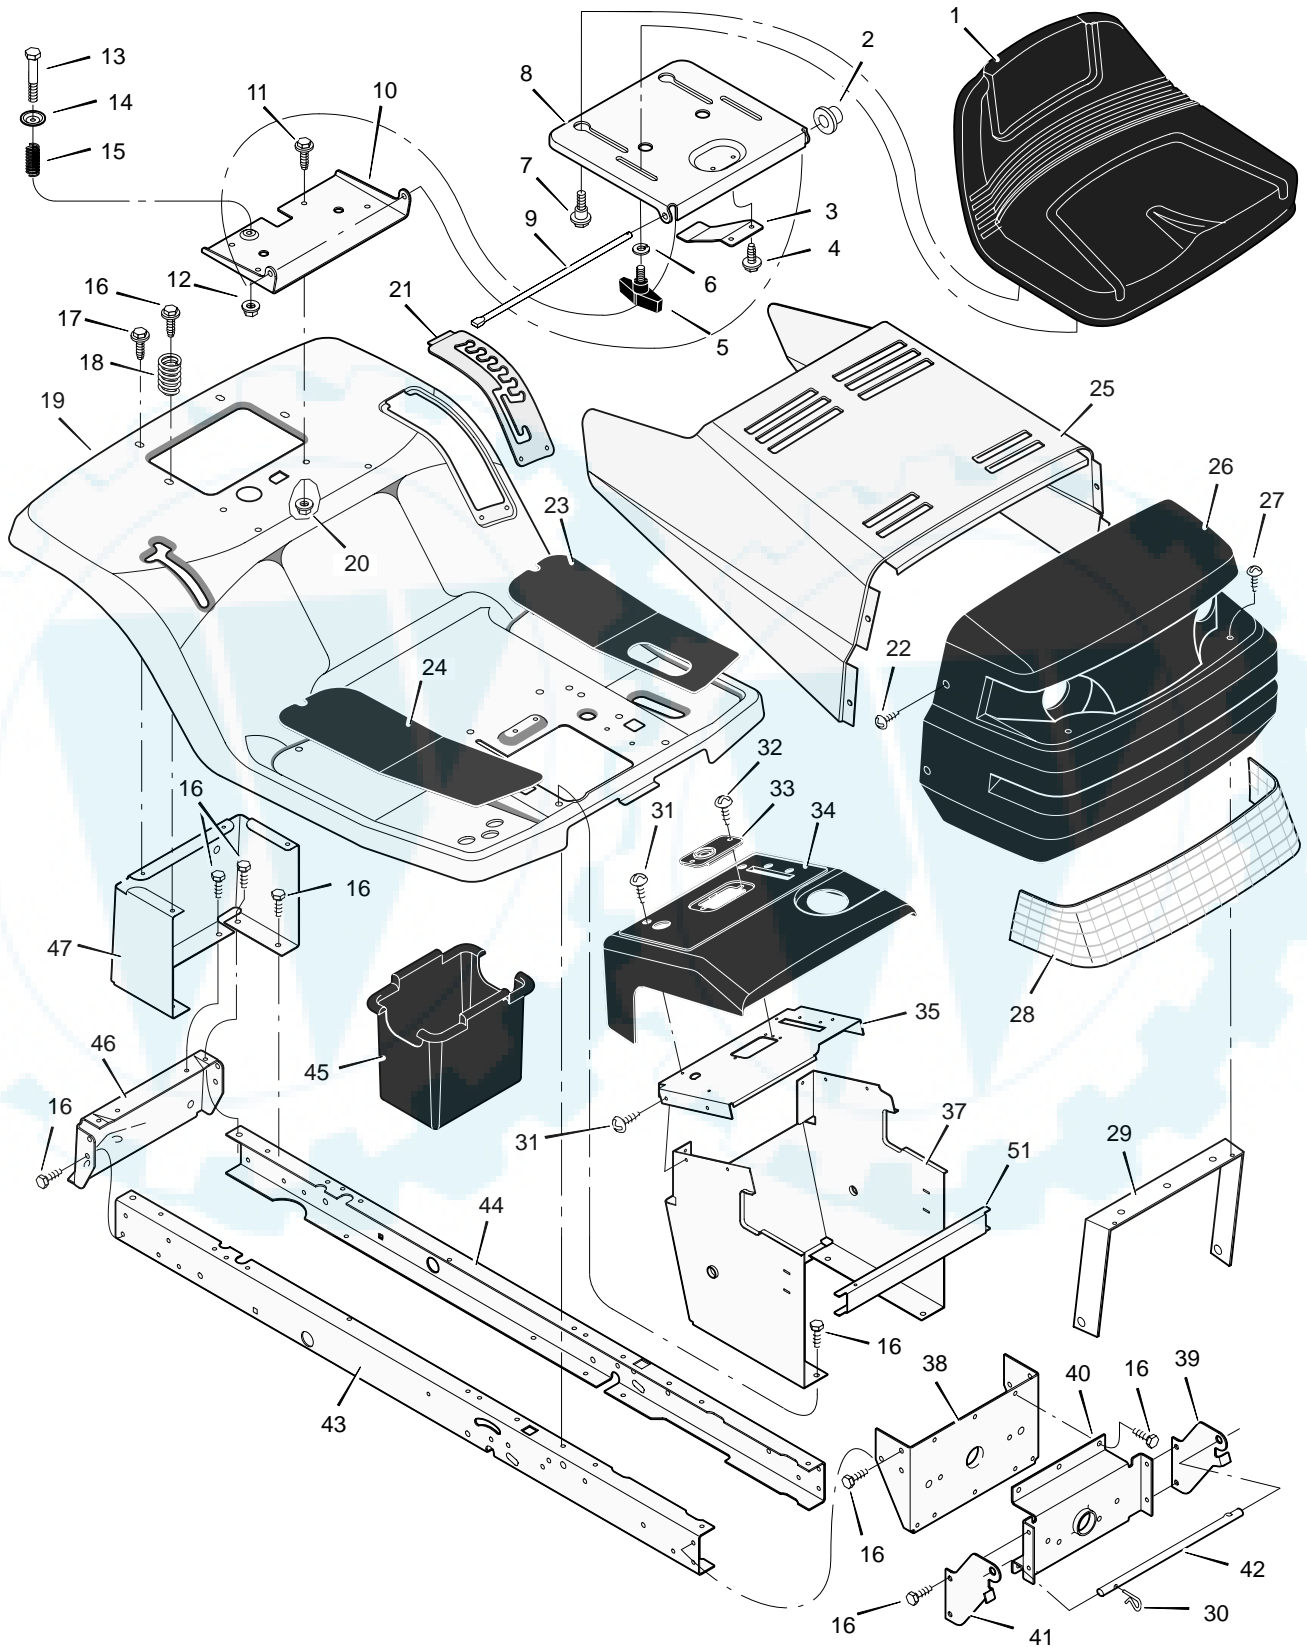

MODEL 31200x50C

REPAIR PARTS CHASSIS & HOOD

MODEL 31200x50C

REPAIR PARTS CHASSIS & HOOD

Key No.	Description	Part No.	Key No.	Description	Part No.
1	Seat	690567	26	Grille Assembly (Includes Lens)	94867E700
2	Cap, Push On	28x23	27	Screw	26x239
3	Spring	94057	28	Lens	92344
4	Screw	26x229	29	Brace, Grille	92448
5	Bolt, Wing	1001054	30	Pin, Hair	31x4
6	Washer	17x47	31	Screw	26x270
7	Bolt, Shoulder	9x56	32	Screw	26x239
8	Support, Seat	94154E700	33	Bearing, Steering	94214
9	Rod, Pivot	94156 Z	34	Dash	95033E717
10	Bracket, Pivot	94153E700	35	Plate, Dash	94211E700
11	Bolt	1x45	36	Panel, Access	93007E700
12	Nut	15x89	37	Support, Dash	95323E700
13	Bolt, Shoulder	9x55	38	Bracket, Rear Hanger	94013E700
14	Washer	94155 Z	39	Support, Left Grille	690544E700
15	Spring	164x31	40	Axle, Hanger	94007E700
16	Screw	26x249	41	Support, Right Grille	690543E700
17	Screw	26x263	42	Rod, Pivot	92332 Z
18	Spring	164x30	43	Frame, Right	1001124E700
19	Deck, Seat	95249E245	44	Frame, Left	1001123E700
20	Nut	15x88	45	Container, Battery	690424
21	Plate, Index	94151E700	46	Plate, Hitch	1001002E700
22	Screw	9x47	47	Panel, Rear	690434E700
23	Mat, Left	94371	51	Channel	94215E700
24	Mat, Right	94372	—	Instruction Book and Parts List	F-010716L
25	Hood	92333E245			