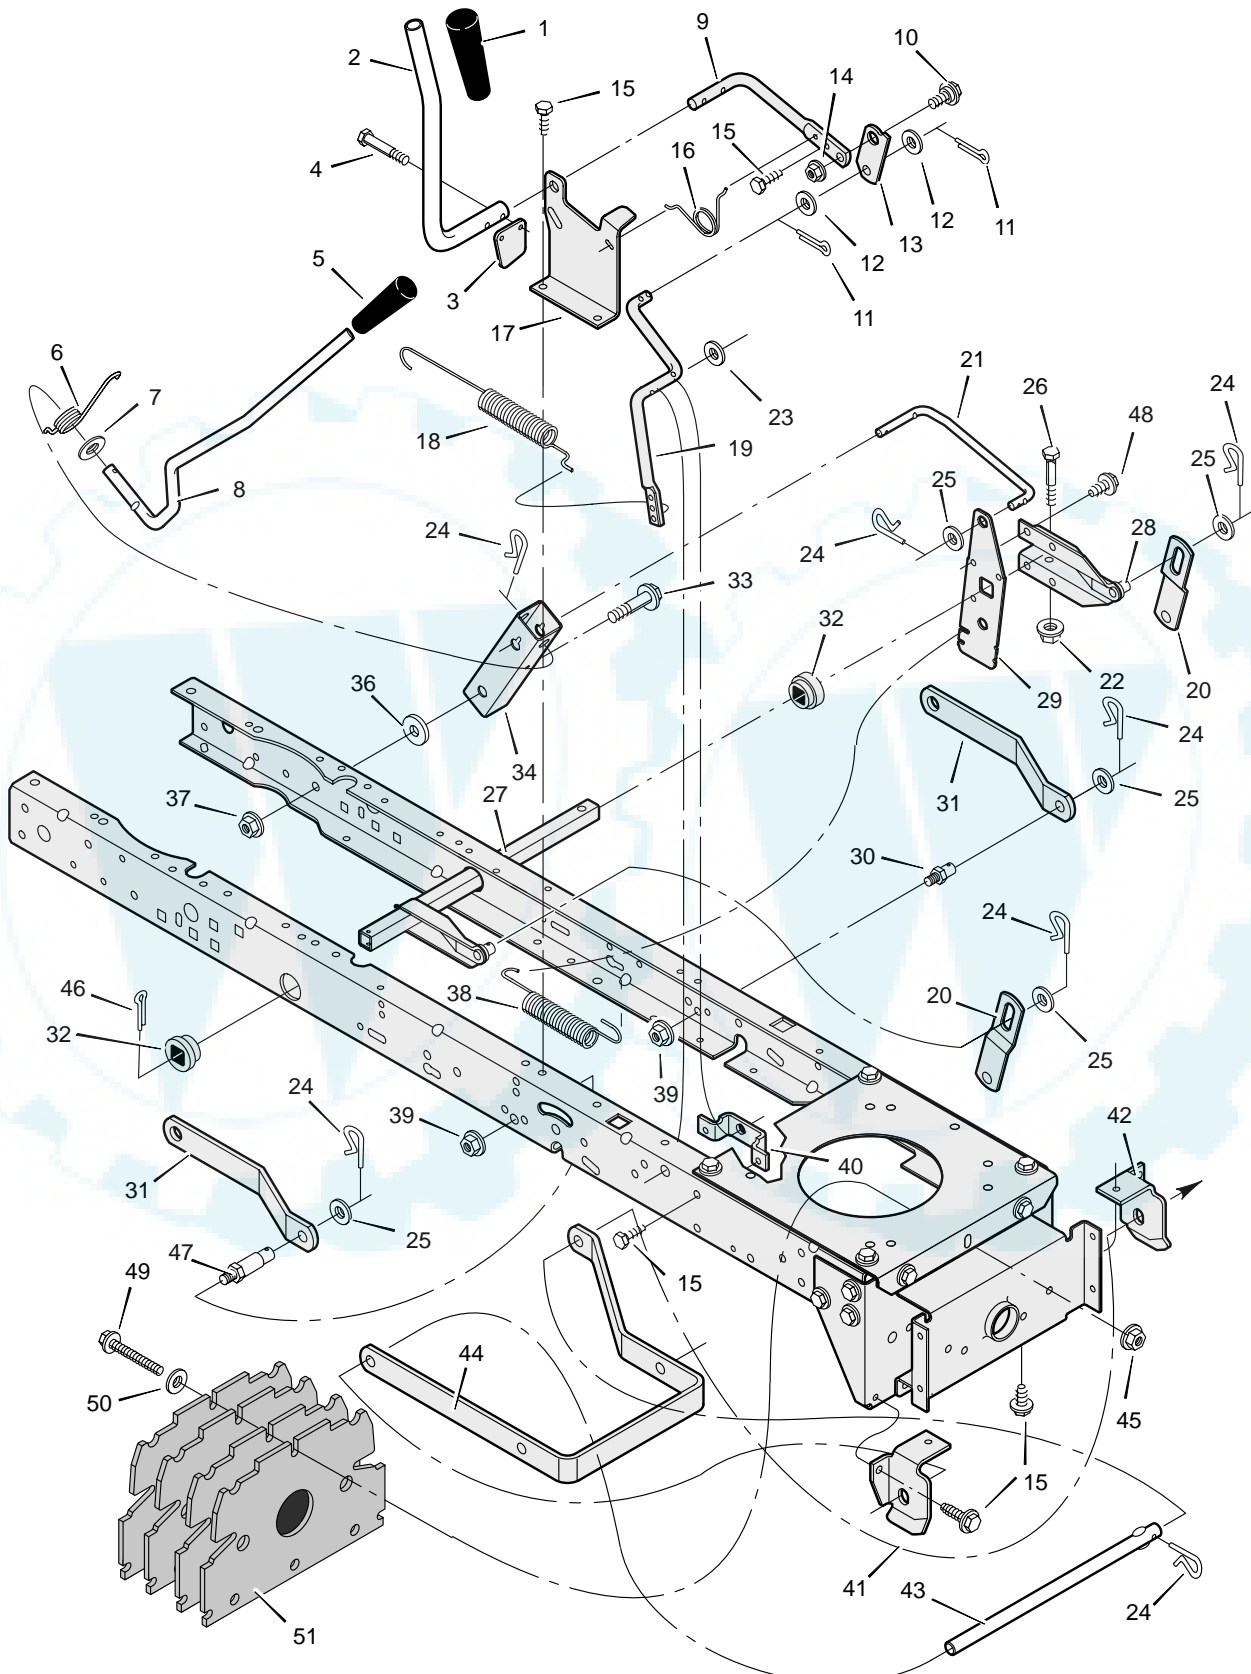

MODEL 31200x50C

REPAIR PARTS MOWER HOUSING SUSPENSION

MODEL 31200x50C

REPAIR PARTS MOWER HOUSING SUSPENSION

Key No.	Description	Part No.	Key No.	Description	Part No.
1	Grip	92698	26	Bolt, Hex	1x74
2	Handle, PTO	94346 Z	27	Arm Assembly, Right Lift	690386E700
3	Pad, Switch	94022 Z	28	Arm, Right Lift	94180E700
4	Bolt	25x3	29	Plate, Lift Arm	94030E700
5	Grip	92697	30	Pin	94067
6	Spring	166x40	31	Bracket, Rear Suspension	94055E700
7	Washer	17x103	32	Bushing, Lift Tube	94065
8	Handle, Lift	690533	33	Bolt, Shoulder	9x53
9	Lever, PTO	94017 Z	34	Bracket, Pivot	94015E700
10	Bolt, Shoulder	9x39	36	Washer	17x191
11	Pin, Cotter	30x20	37	Nut, Flange	15x84
12	Washer	17x102	38	Spring	165x117
13	Link, PTO	94004 Z	39	Nut, Flange	15x68
14	Nut, Flange	15x84	40	Bracket, PTO	94005E700
15	Screw	26x249	41	Hanger, Right Deck	94026E700
16	Spring	166x39	42	Hanger, Left Deck	94027E700
17	Bracket, PTO	94018E700	43	Rod, Hanger	94158Z
18	Spring	165x116	44	Hanger, Front	690381E700
19	Crank, PTO	690394E700	45	Nut, Flange	15x89
20	Link, Lift	94053E700	46	Pin, Cotter	30x49
21	Link, Lift Handle	94028E700	47	Pin, Threaded Shoulder	690382
22	Nut, Flange	15x118	48	Screw	26x49
23	Washer	17x57	49	Bolt, Hex	1x106
24	Pin, Hair	31x4	50	Washer	17x38
25	Washer	17x91	51	Plate, Weight	690370E700