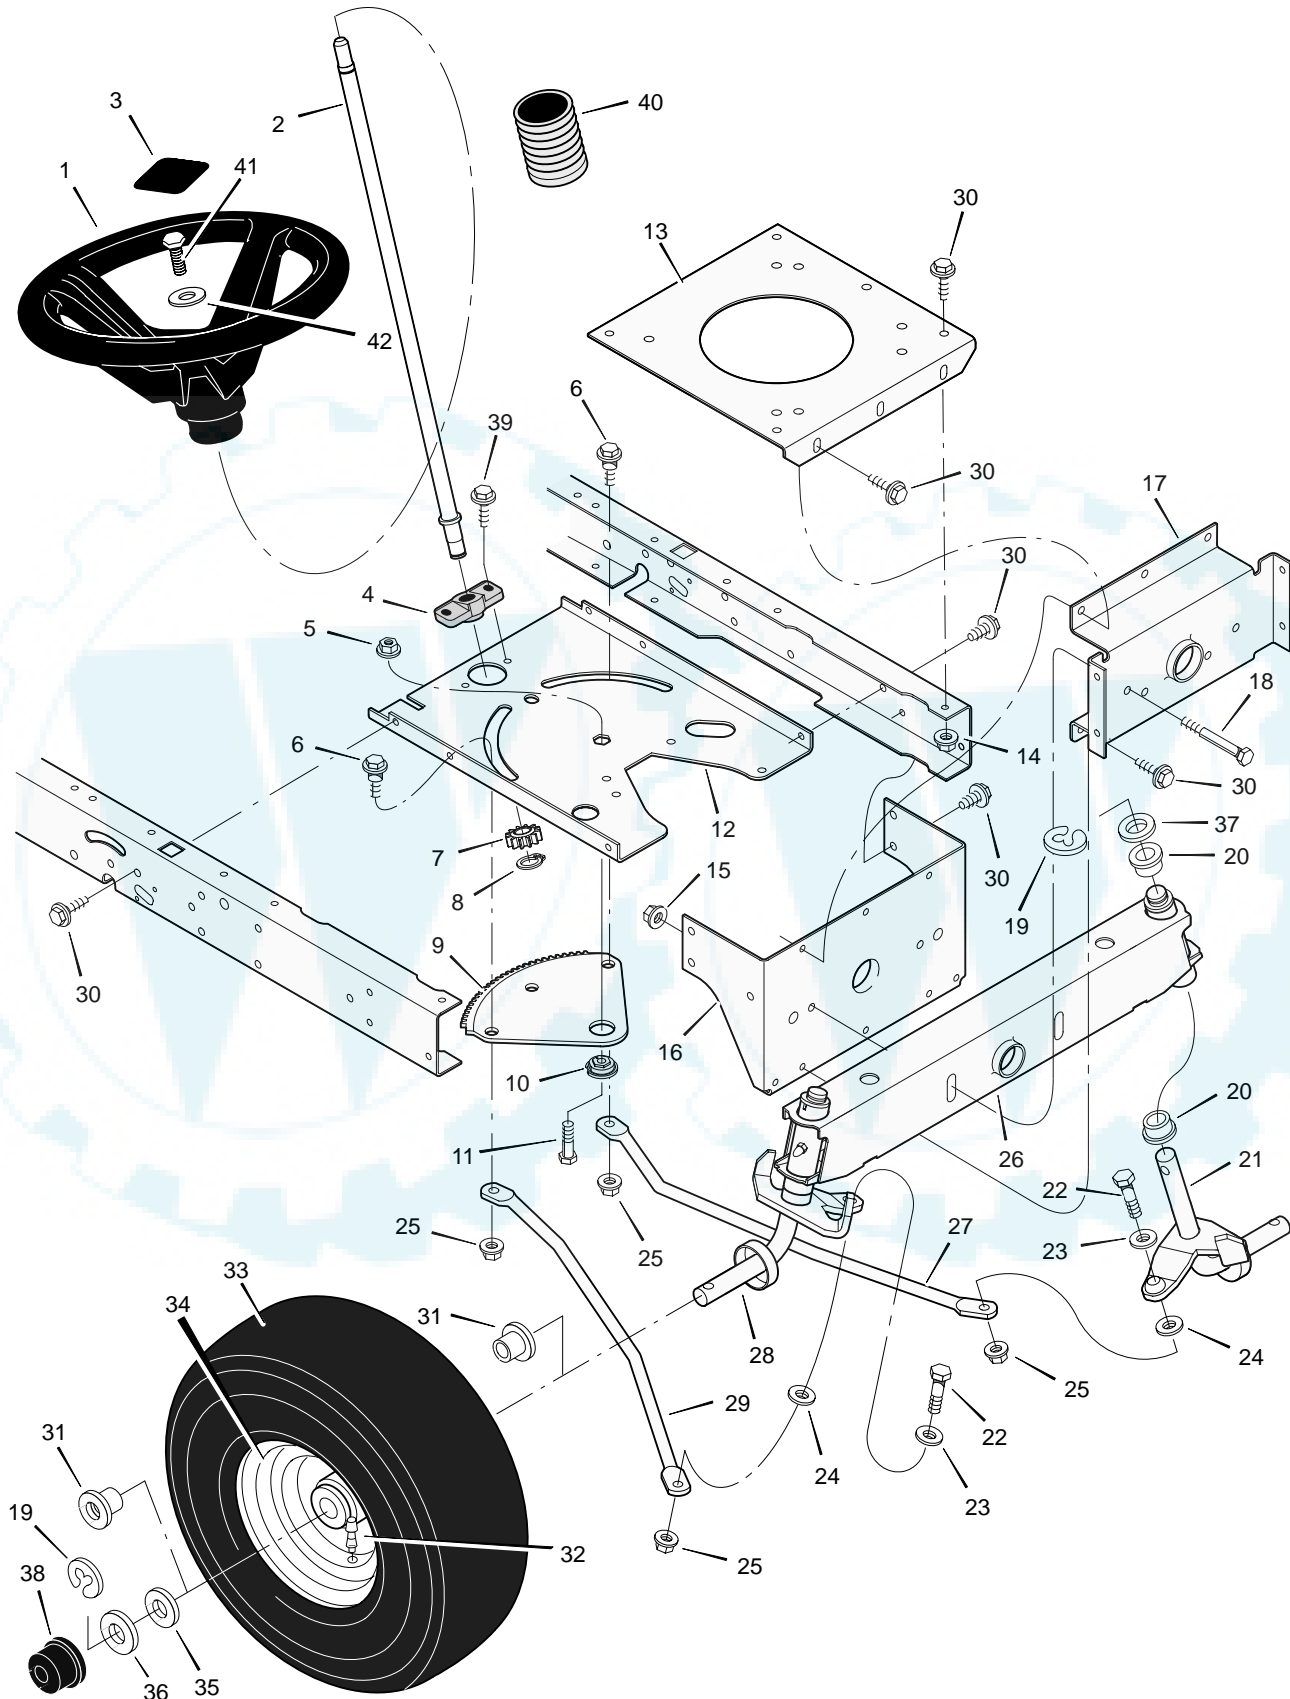

MODEL 31200x50C

REPAIR PARTS STEERING

MODEL 31200x50C

REPAIR PARTS STEERING

Key No.	Description	Part No.	Key No.	Description	Part No.
1	Wheel, Steering	95184	23	Washer	17x104
2	Post, Steering	690626	24	Washer	17x53 Z
3	Insert, Steering Wheel	711325	25	Nut, Flange	15x84
4	Bearing	94124	26	Axle Assembly	690210E700
5	Nut, Flange	15x111	27	Drag Link, Left	95329E700
6	Bolt, Shoulder	9x57	28	Spindle Assembly, Right	95182E700
7	Gear, Pinion	690183E700	29	Drag Link, Right	95328E700
8	Ring, Snap	11x25	30	Screw	26x249
9	Gear, Sector	94121E700	31	Bearing, Wheel	91334
10	Bearing	94123	32	Stem, Valve	24373
11	Bolt	1x84	33	Tire *	90594
12	Plate, Steering	1001121E700	—	Tube	407046
13	Plate, Engine	94006E700	34	Wheel and Tire Assembly	690377–601
14	Nut, Flange	15x88	35	Washer	17x195
15	Nut, Flange	15x118	36	Washer	17x113
16	Bracket, Hanger	94013E700	37	Washer	17x83
17	Axle, Hanger	94007E700	38	Hub Cap	94618
18	Bolt	1x146	39	Screw	26x267
19	E-ring	11x3	40	Bellows	92059
20	Bearing	690150	41	Bolt	25x3
21	Spindle Assembly, Left	95183E700	42	Washer	17x146
22	Bolt	1x111			

* When you order a tire, make sure to give the brand name of the tire so that the tread pattern on the tire will match.