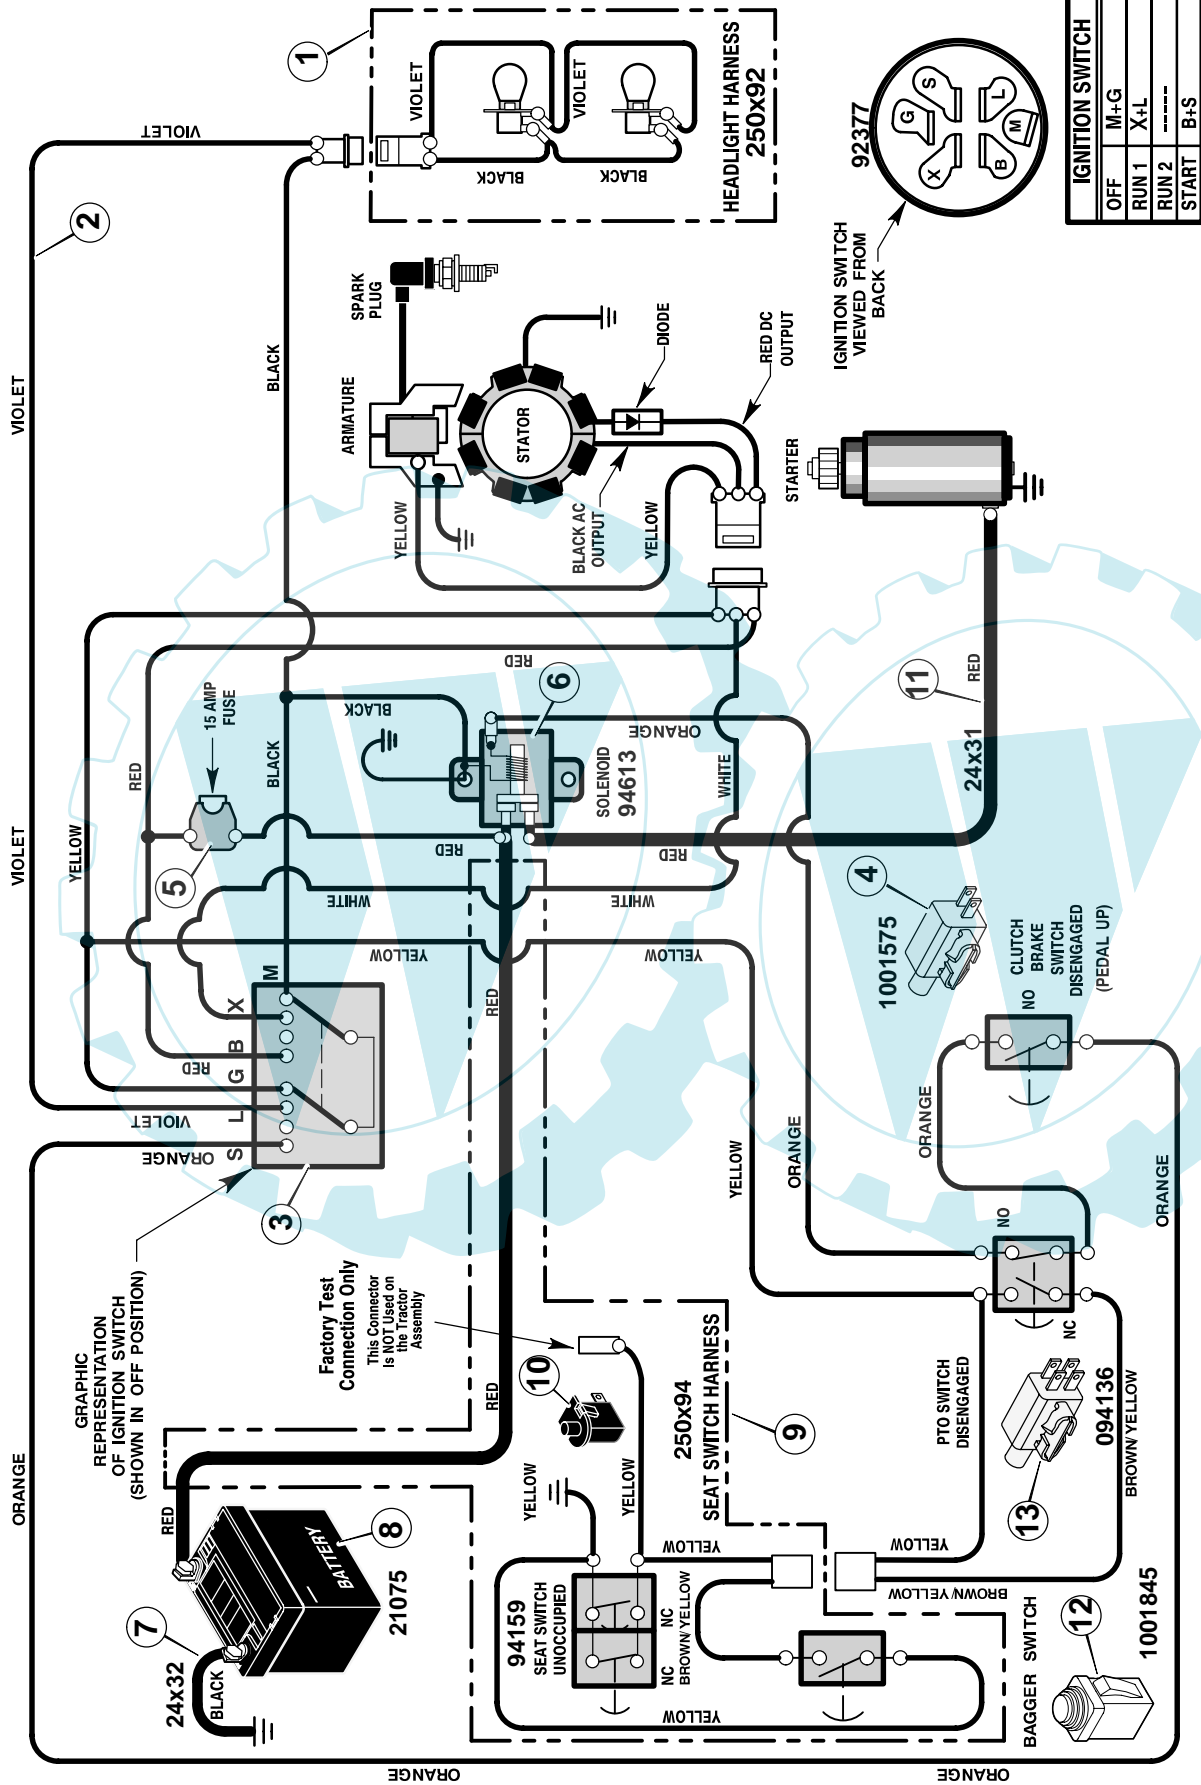

MODEL 312003x50B

REPAIR PARTS ENGINE MOUNT

MODEL 312003x50B

**REPAIR PARTS
ENGINE MOUNT**

Key No.	Part No.	Description
1	092317	Fuel Cap *
2	690280	Fuel Tank
3	095197	Hose Clamp *
4	7601033	Fuel Line * (Must cut to Length)
5	095197	Hose Clamp *
6	26x201	Screw
7	094006E700	Plate, Engine
8	092371	Throttle Control
9	—	Engine
10	0025x7	Bolt, Engine Mount
11	690439 Z	Stack Pulley Assembly
12	019x35	Lockwasher
13	01x140	Bolt, Hex
14	17x170	Washer
15	26x249	Screw
16	091309	Gasket
17	091271	Muffler
18	1001350	Deflector, Muffler
19	26x208	Screw
20	01x134	Bolt, Hex
21	093349	Guide, Belt
22	015x79	Nut, Flange
23	094066	Guide, Belt
24	1001595 Z	Shield, Heat
26	26x253	Screw
27	26x263	Screw
28	091277	Shield, Heat
29	093077	Spacer, Engine

* These parts are included with Key No. 2.

** For information on Replacement Parts for this engine contact the manufacturer.

MODEL 312003x50B

REPAIR PARTS
ELECTRICAL SYSTEM

IGNITION SWITCH	
OFF	M+G
RUN 1	X+L
RUN 2	----
START	B+S

MAIN HARNESS: 250X126
REAR HARNESS: 250X130
LIGHT HARNESS: 250X92

MODEL 312003x50B

REPAIR PARTS ELECTRICAL SYSTEM

Key No.	Part No.	Description
1	250x92	Harness, Light Wire
	1001716	Socket, Light
	090084	Bulb, Light
2	250x126	Harness, Chassis Wire
3	092377	Switch, Ignition
	020729	Key, Ignition
	091489	Nut, Hex
	091488	Cap, Ignition
4	1001575	Switch, Limit
5	302031	Fuse
	407078	Holder, Fuse
6	094613	Solenoid
	26x229	Screw, Mounting
	15x116	Locknut
7	024x32	Cable, Battery Ground
	26x229	Screw, Ground Cable
8	021075	Battery
	002x82	Bolt, Carriage
	014x79	Wingnut
	690604	Boot, Battery –Positive
9	250x130	Harness, Seat Switch Wire
10	094159	Switch, Seat Sensor
11	024x31	Cable
12	1001845	Switch, Bag Sensor
13	094136	Switch, Limit