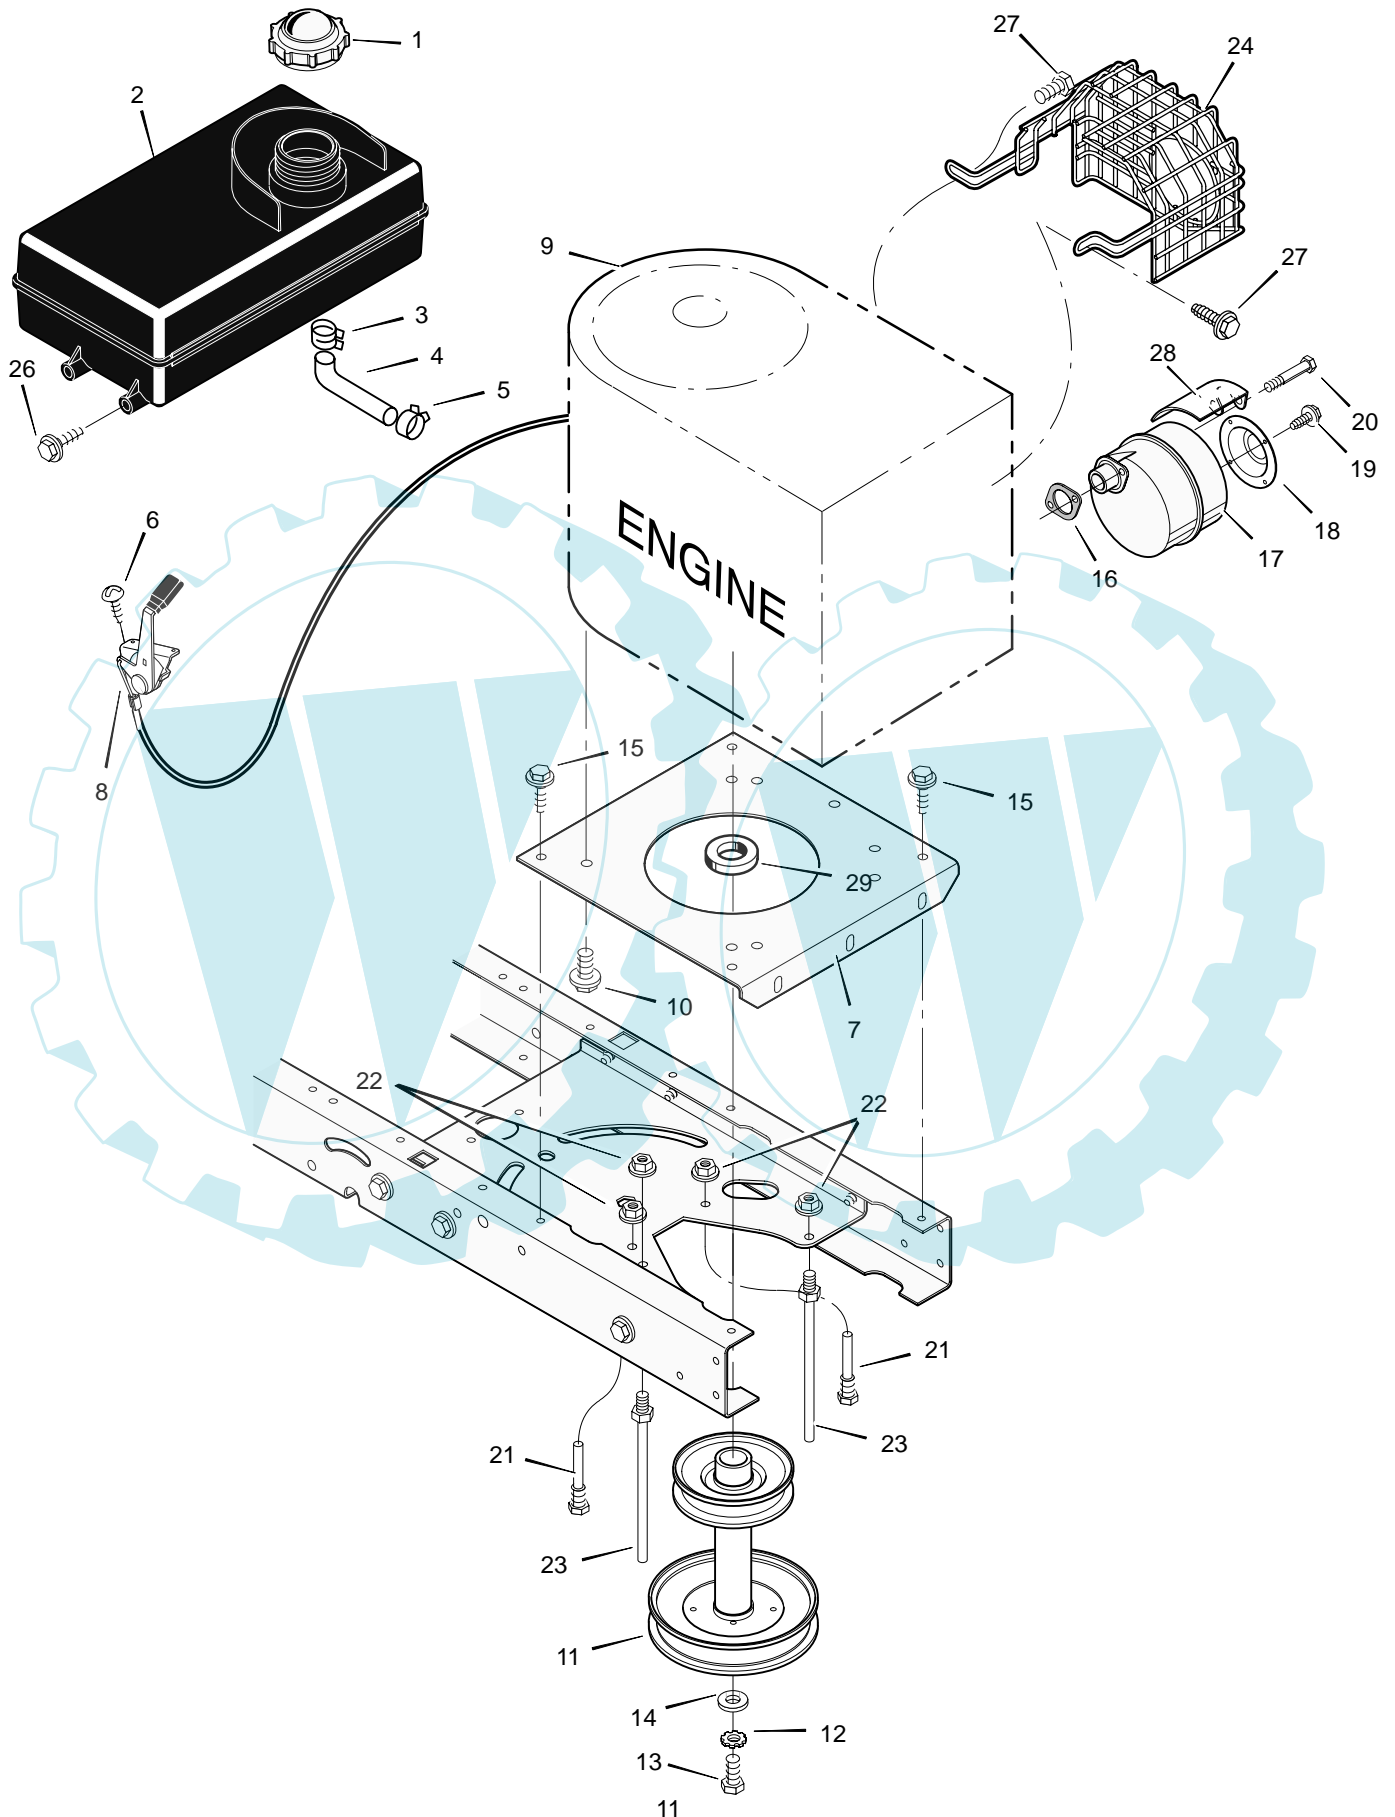

Key No.	Part No.	Description	Key No.	Part No.	Description
1	092698	Grip	26	001x74	Bolt, Hex
2	094157 Z	Handle, PTO	27	690386E700	Arm Assembly, Right Lift
3	094022 Z	Pad, Switch	28	094180E700	Arm, Right Lift
4	0025x3	Bolt	29	094030E700	Plate, Lift Arm
5	092697	Grip	30	094067	Pin
6	166x40	Spring	31	094055E701	Bracket, Rear Suspension
7	17x103	Washer	32	094065	Bushing, Lift Tube
8	690533	Handle, Lift	33	009x53	Bolt, Shoulder
9	094017 Z	Lever, PTO	34	094015E700	Bracket, Pivot
10	009x39	Bolt, Shoulder	36	17x191	Washer
11	030x20	Pin, Cotter	37	015x84	Nut, Flange
12	017x57	Washer	38	165x117	Spring
13	094004 Z	Link, PTO	39	015x68	Nut, Flange
14	015x84	Nut, Flange	40	094005E700	Bracket, PTO
15	26x249	Screw	41	094026E700	Hanger, Right Deck
16	166x39	Spring	42	094027E700	Hanger, Left Deck
17	094018E701	Bracket, PTO	43	094158 Z	Rod, Hanger
18	165x116	Spring	44	690381E700	Hanger, Front
19	690394E701	Crank, PTO	45	015x89	Nut, Flange
20	094053E701	Link, Lift	46	030x49	Pin, Cotter
21	094028 Z	Link, Lift Handle	47	690382	Pin, Threaded Shoulder
22	15x118	Nut, Flange	48	26x49	Screw
23	017x57	Washer	49	01x106	Bolt, Hex
24	0031x4	Pin, Hair	50	017x38	Washer
25	017x91	Washer	51	690370E701	Plate, Weight (4 Required)

MODEL 312003x50B

REPAIR PARTS ENGINE MOUNT

MODEL 312003x50B

**REPAIR PARTS
ENGINE MOUNT**

Key No.	Part No.	Description
1	092317	Fuel Cap *
2	690280	Fuel Tank
3	095197	Hose Clamp *
4	7601033	Fuel Line * (Must cut to Length)
5	095197	Hose Clamp *
6	26x201	Screw
7	094006E700	Plate, Engine
8	092371	Throttle Control
9	—	Engine
10	0025x7	Bolt, Engine Mount
11	690439 Z	Stack Pulley Assembly
12	019x35	Lockwasher
13	01x140	Bolt, Hex
14	17x170	Washer
15	26x249	Screw
16	091309	Gasket
17	091271	Muffler
18	1001350	Deflector, Muffler
19	26x208	Screw
20	01x134	Bolt, Hex
21	093349	Guide, Belt
22	015x79	Nut, Flange
23	094066	Guide, Belt
24	1001595 Z	Shield, Heat
26	26x253	Screw
27	26x263	Screw
28	091277	Shield, Heat
29	093077	Spacer, Engine