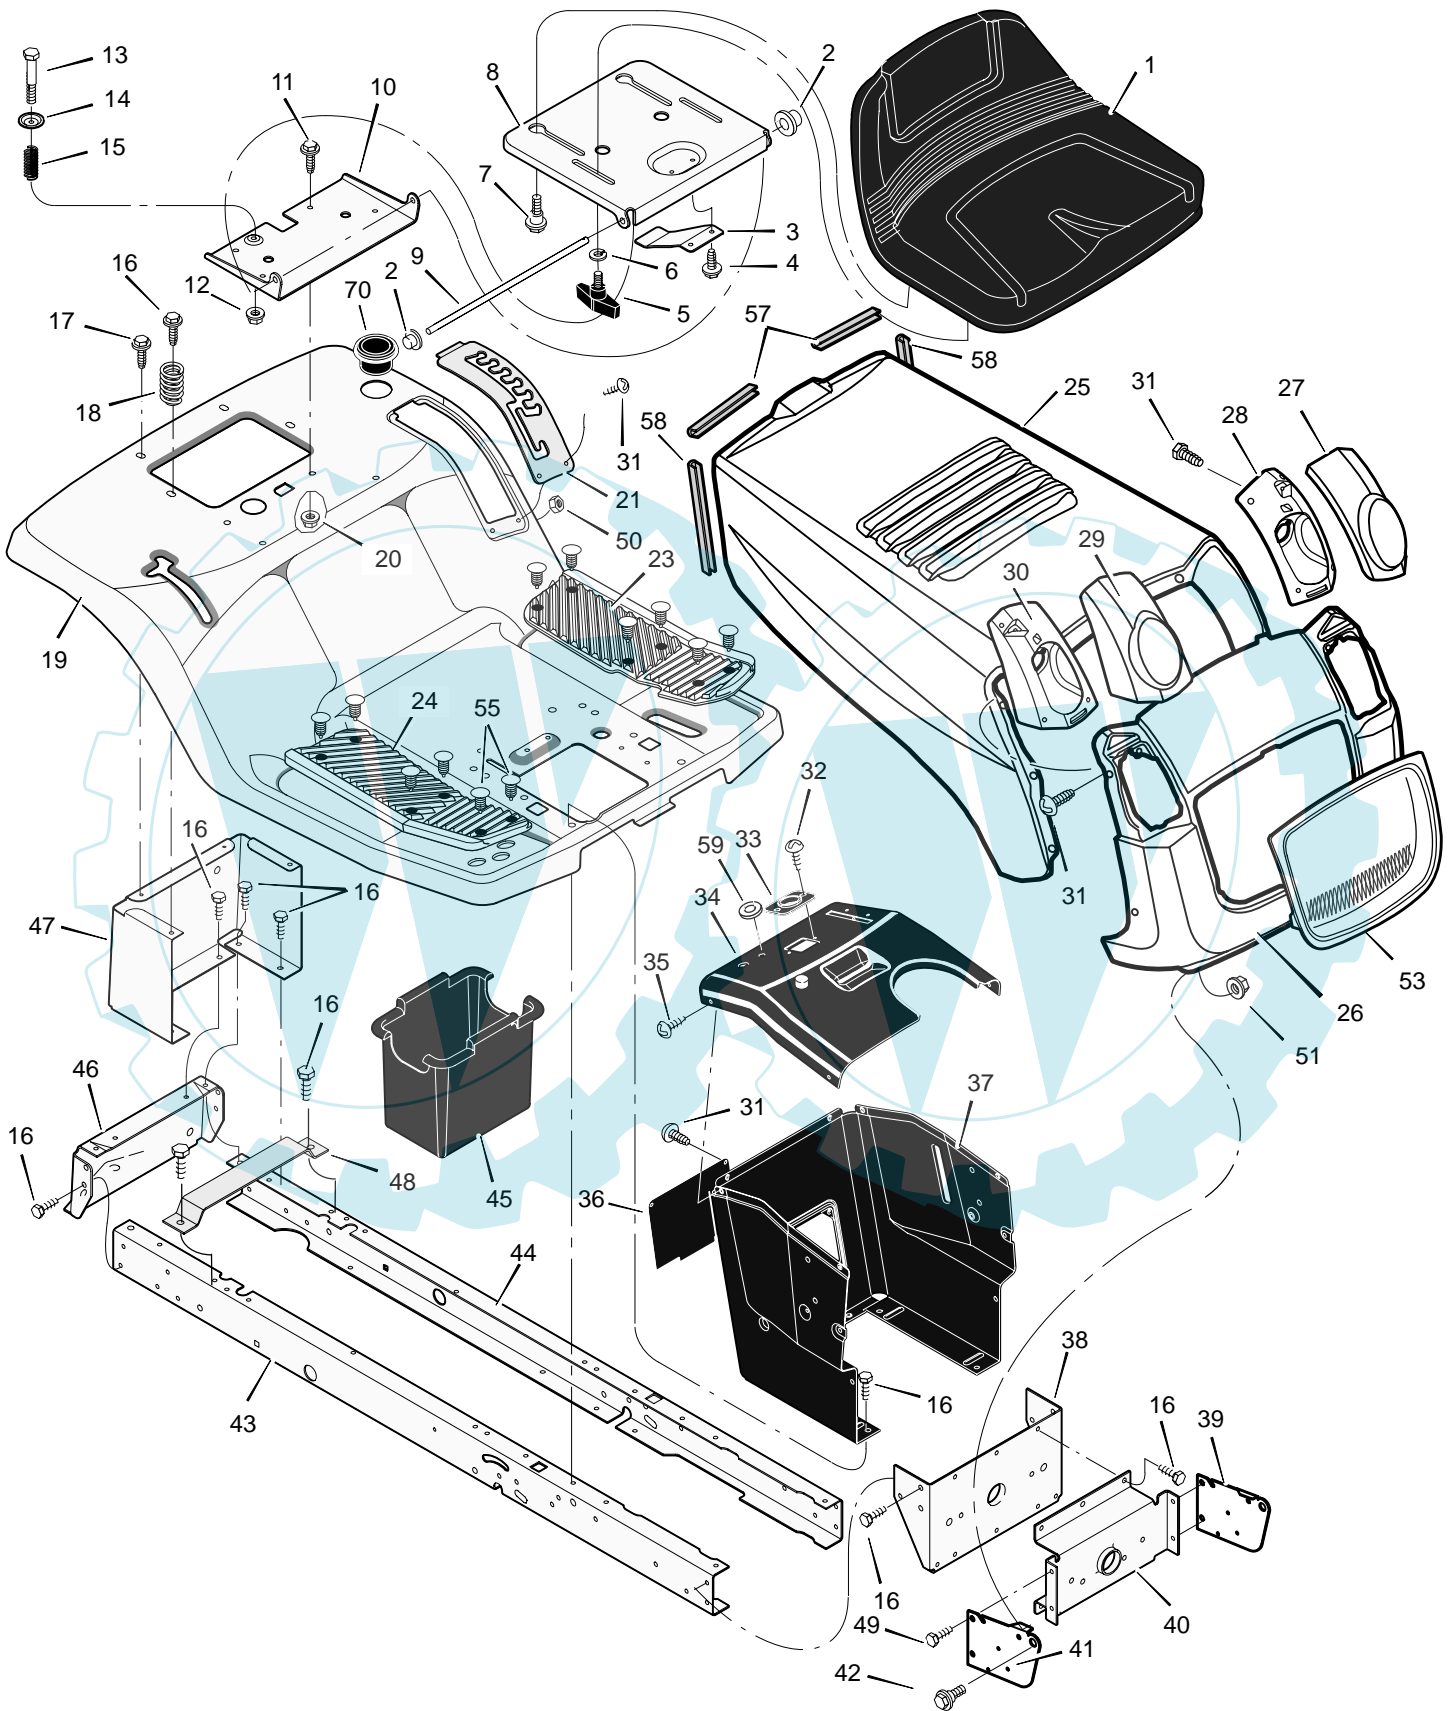

MODEL 312003x50B

REPAIR PARTS CHASSIS & HOOD

MODEL 312003x50B

REPAIR PARTS CHASSIS & HOOD

Key No.	Part No.	Description	Key No.	Part No.	Description
1	690567	Seat	31	26x270	Screw
2	028x23	Cap, Push On	32	26x238	Screw
3	094057	Spring	33	1001491	Bearing, Steering
4	26x229	Screw	34	1001584E717	Dash
5	1001054	Bolt, Wing	35	26x201	Screw
6	017x47 Z	Washer	36	093007E717	Panel, Access
7	009x56	Bolt, Shoulder	37	095318E717	Support, Dash
8	094154E701	Support, Seat	38	1001270E701	Bracket, Rear Hanger
9	094156 Z	Rod, Pivot	39	094085E700	Support, Left Grille
10	1001648E701	Bracket, Pivot	40	094007E700	Axle, Hanger
11	001x45	Bolt	41	094084E700	Support, Right Grille
12	015x89	Nut	42	009x58	Bolt, Shoulder
13	009x55	Bolt, Shoulder	43	1001928E701	Frame, Right
14	094155 Z	Washer	44	1001927E701	Frame, Left
15	164x31	Spring	45	690424	Container, Battery
16	26x249	Screw	46	1001002E701	Plate, Hitch
17	26x263	Screw	47	690434E701	Panel, Rear
18	164x30	Spring	48	690482E701	Support, Battery
19	1001558E245	Deck, Seat	49	26x277	Screw
20	15x123	Nut	50	015x81	Nut
21	094151E701	Plate, Index	51	15x124	Nut
22	009x47	Screw	53	1001541	Insert, Grille
23	1001583	Mat, Left	55	0193x3	Fastener, Panel
24	1001580	Mat, Right	57	1001652	Trim, Hood (3.75")
25	1001538E245	Hood	58	1001653	Trim, Hood (6.5")
26	1001531E717	Grille	59	1001755	Grommet, Parking Brake
27	1001546	Lens, Left	70	1001542	Holder, Cup
28	1001544E245	Housing, Left Headlamp	—	1001307	Bag Assembly, Parts
29	1001545	Lens, Right	—	F-040748L	Instruction Book & Parts List
30	1001543E245	Housing, Right Headlamp			