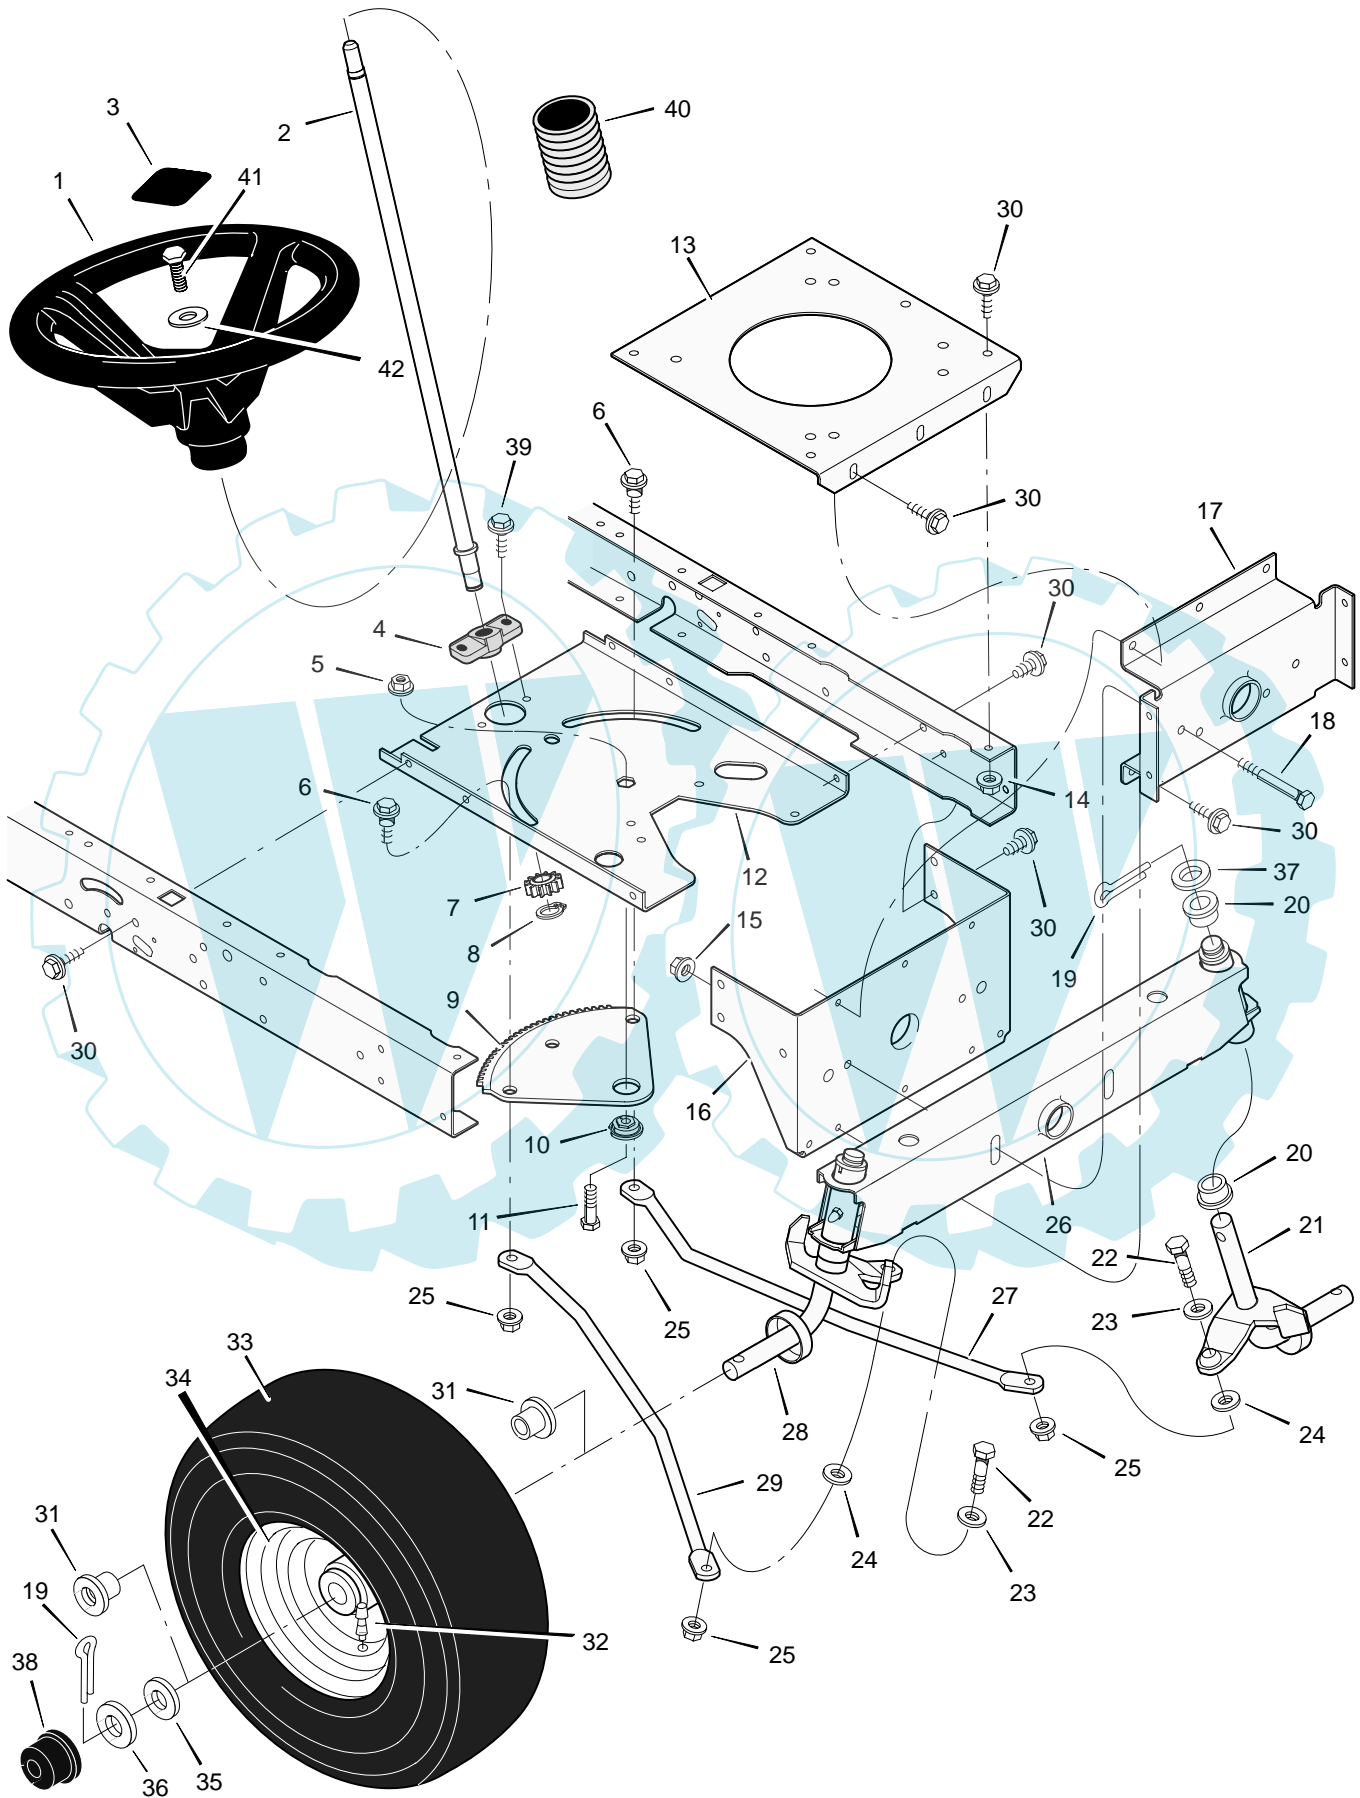

MODEL 312003x50B

REPAIR PARTS
STEERING

MODEL 312003x50B

REPAIR PARTS STEERING

Key No.	Part No.	Description	Key No.	Part No.	Description
1	095184	Wheel, Steering	23	17x104	Washer
2	690625	Shaft, Steering	24	017x53 Z	Washer
3	711325	Insert, Steering Wheel	25	015x84	Nut, Flange
4	094124	Bearing	26	690210E701	Axle Assembly
5	15x111	Nut, Flange	27	095329E701	Drag Link, Left
6	009x57	Bolt, Shoulder	28	1001298E701	Spindle Assembly, Right
7	690183	Gear, Pinion	29	095328E701	Drag Link, Right
8	011x25	Ring, Snap	30	26x249	Screw
9	094121	Gear, Sector	31	091334	Bearing, Wheel
10	094123	Bearing	32	024373	Stem, Valve
11	001x84	Bolt	33		Tire *
12	1001121E701	Plate, Steering	—	407046	Tube
13	094006E700	Plate, Engine	34	690377-601	Wheel and Tire Assembly
14	015x88	Nut, Flange	35	17x195	Washer
15	15x118	Nut, Flange	36	17x113	Washer
16	1001270E701	Bracket, Hanger	37	017x83	Washer
17	094007E701	Axle, Hanger	38	094618	Hub Cap
18	01x146	Bolt	39	26x267	Screw
19	030x49	Pin, Cotter	40	054789	Bellows
20	690150	Bearing	41	0025x3	Bolt
21	1001299E701	Spindle Assembly, Left	42	17x146	Washer
22	01x111	Bolt			

* When you order a tire, make sure to give the brand name of the tire so that the tread pattern on the tire will match.