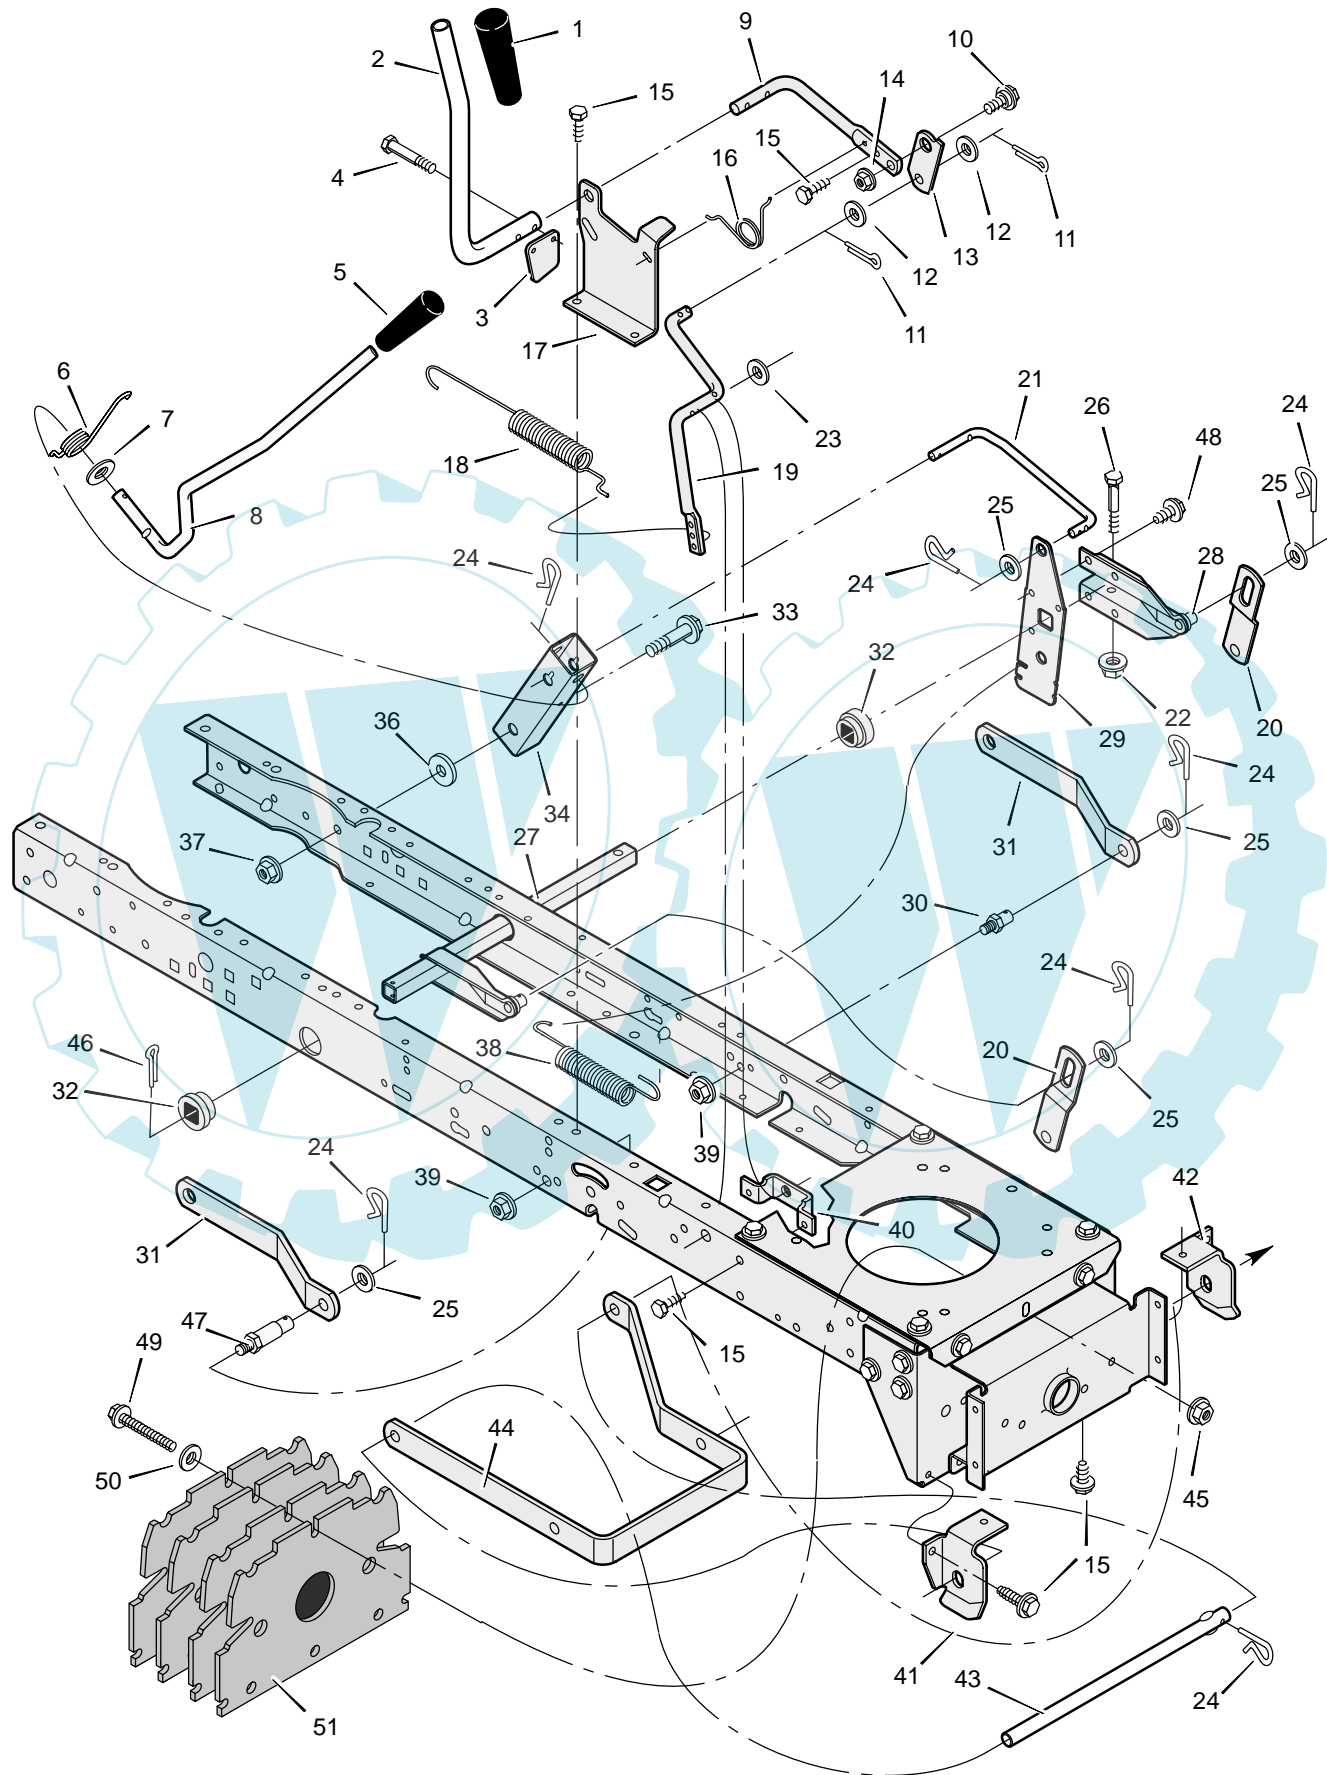

MODEL 312003x50B

REPAIR PARTS
MOWER HOUSING SUSPENSION

MODEL 312003x50B

REPAIR PARTS MOWER HOUSING SUSPENSION

Key No.	Part No.	Description	Key No.	Part No.	Description
1	092698	Grip	26	001x74	Bolt, Hex
2	094157 Z	Handle, PTO	27	690386E700	Arm Assembly, Right Lift
3	094022 Z	Pad, Switch	28	094180E700	Arm, Right Lift
4	0025x3	Bolt	29	094030E700	Plate, Lift Arm
5	092697	Grip	30	094067	Pin
6	166x40	Spring	31	094055E701	Bracket, Rear Suspension
7	17x103	Washer	32	094065	Bushing, Lift Tube
8	690533	Handle, Lift	33	009x53	Bolt, Shoulder
9	094017 Z	Lever, PTO	34	094015E700	Bracket, Pivot
10	009x39	Bolt, Shoulder	36	17x191	Washer
11	030x20	Pin, Cotter	37	015x84	Nut, Flange
12	017x57	Washer	38	165x117	Spring
13	094004 Z	Link, PTO	39	015x68	Nut, Flange
14	015x84	Nut, Flange	40	094005E700	Bracket, PTO
15	26x249	Screw	41	094026E700	Hanger, Right Deck
16	166x39	Spring	42	094027E700	Hanger, Left Deck
17	094018E701	Bracket, PTO	43	094158 Z	Rod, Hanger
18	165x116	Spring	44	690381E700	Hanger, Front
19	690394E701	Crank, PTO	45	015x89	Nut, Flange
20	094053E701	Link, Lift	46	030x49	Pin, Cotter
21	094028 Z	Link, Lift Handle	47	690382	Pin, Threaded Shoulder
22	15x118	Nut, Flange	48	26x49	Screw
23	017x57	Washer	49	01x106	Bolt, Hex
24	0031x4	Pin, Hair	50	017x38	Washer
25	017x91	Washer	51	690370E701	Plate, Weight (4 Required)