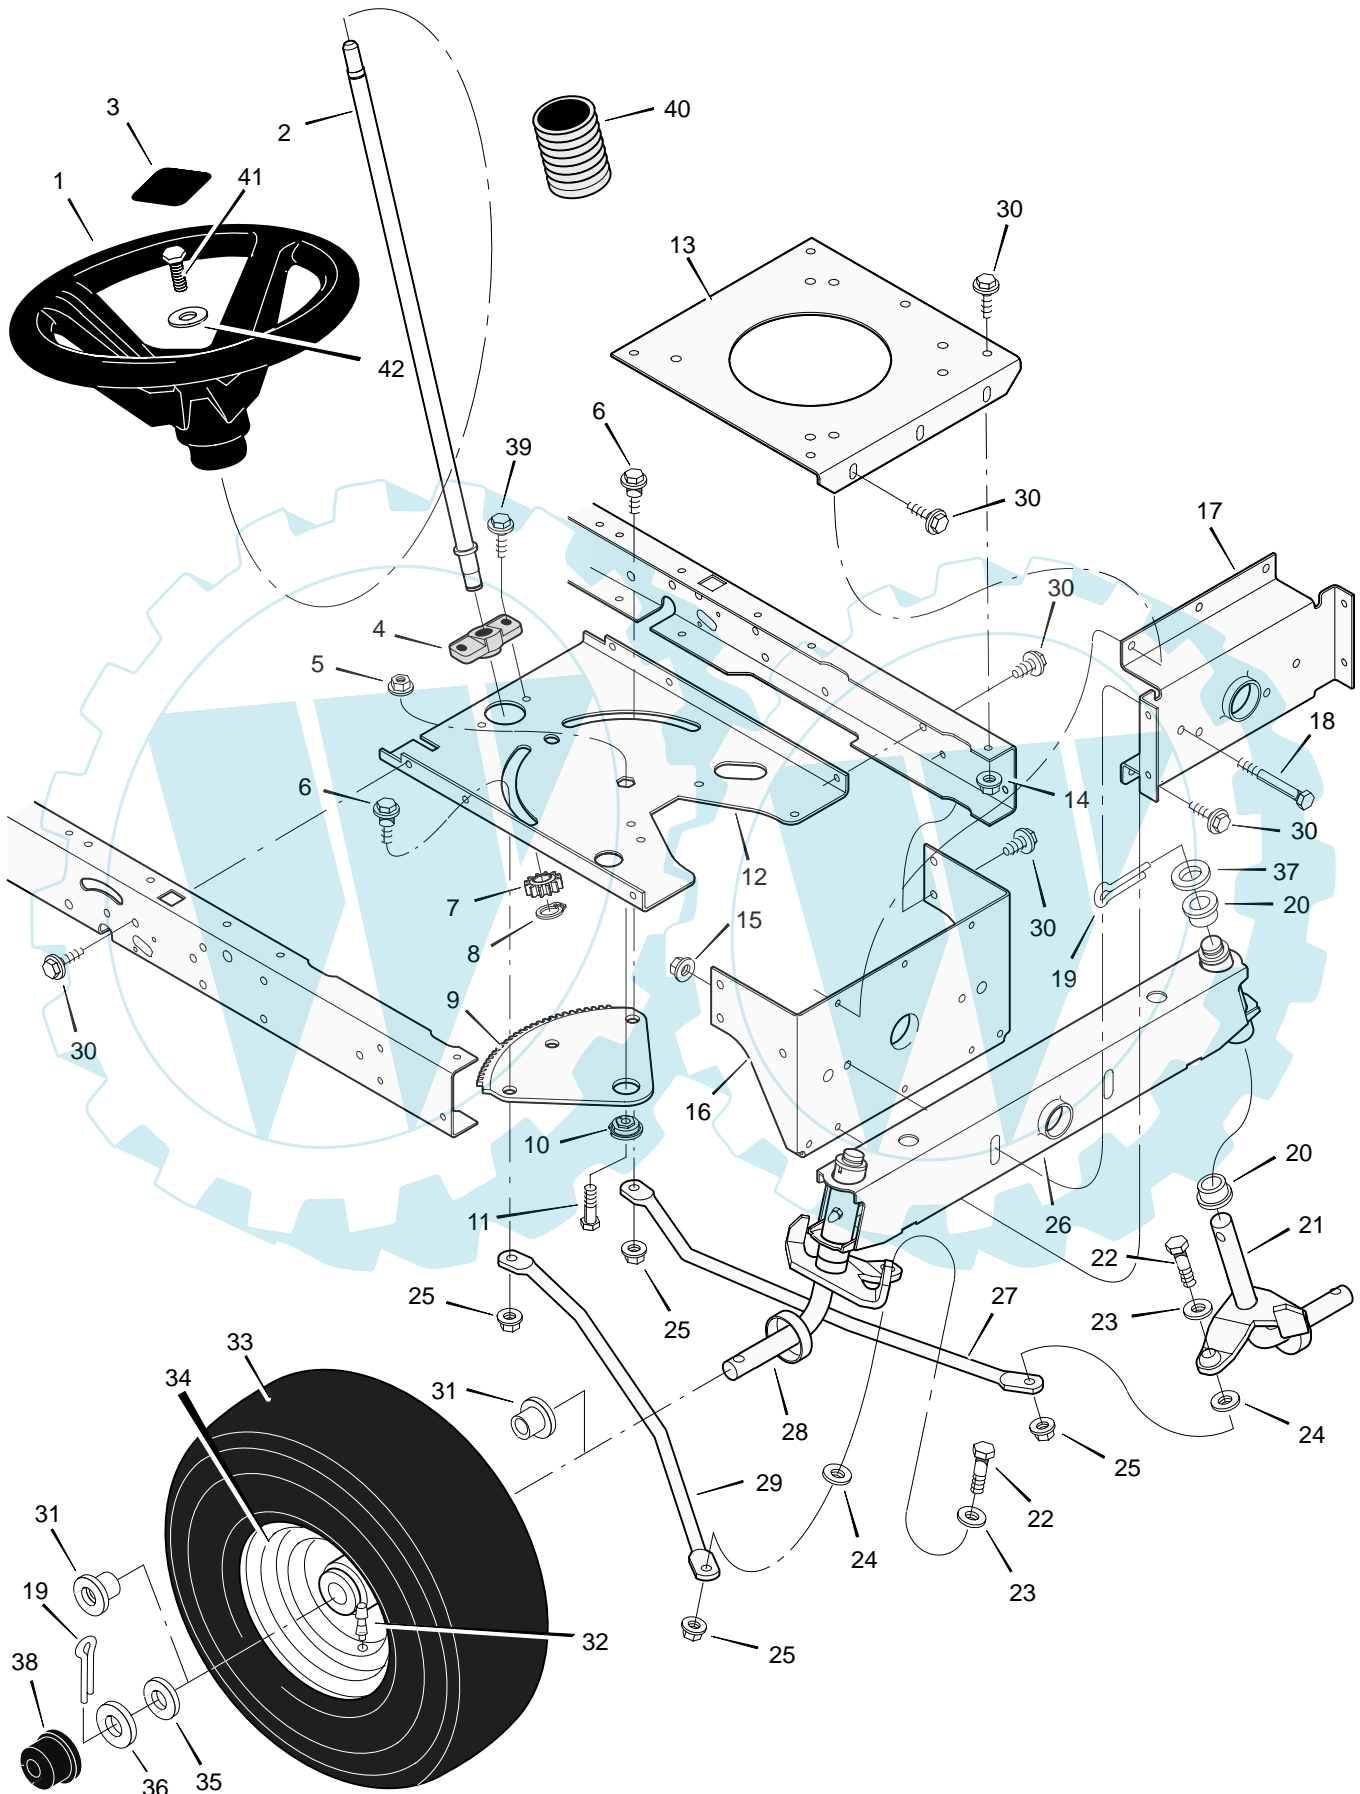

MODEL 312003x50A

REPAIR PARTS
STEERING

F-030711L

MODEL 312003x50A

REPAIR PARTS STEERING

Key No.	Description	Part No.	Key No.	Description	Part No.
1	Wheel, Steering	095184	23	Washer	17x104
2	Post, Steering	690625	24	Washer	017x53 Z
3	Insert, Steering Wheel	711325	25	Nut, Flange	015x84
4	Bearing	094124	26	Axle Assembly	1001460E701
5	Nut, Flange	15x111	27	Drag Link, Left	095329E701
6	Bolt, Shoulder	009x57	28	Spindle Assembly, Right	1001298E701
7	Gear, Pinion	690183	29	Drag Link, Right	095328E701
8	Ring, Snap	011x25	30	Screw	26x249
9	Gear, Sector	094121	31	Bearing, Wheel	091334
10	Bearing	094123	32	Stem, Valve	024373
11	Bolt	001x84	33	Tire *	
12	Plate, Steering	1001121E701	—	Tube	407046
13	Plate, Engine	094006E700	34	Wheel and Tire Assembly	690377-601
14	Nut, Flange	015x88	35	Washer	17x195
15	Nut, Flange	15x118	36	Washer	17x113
16	Bracket, Hanger	1001270E701	37	Washer	017x83
17	Axle, Hanger	094007E701	38	Hub Cap	094618
18	Bolt	01x146	39	Screw	26x267
19	Pin, Cotter	030x49	40	Bellows	054789
20	Bearing	690150	41	Bolt	0025x3
21	Spindle Assembly, Left	1001299E701	42	Washer	17x146
22	Bolt	01x111			

* When you order a tire, make sure to give the brand name of the tire so that the tread pattern on the tire will match.