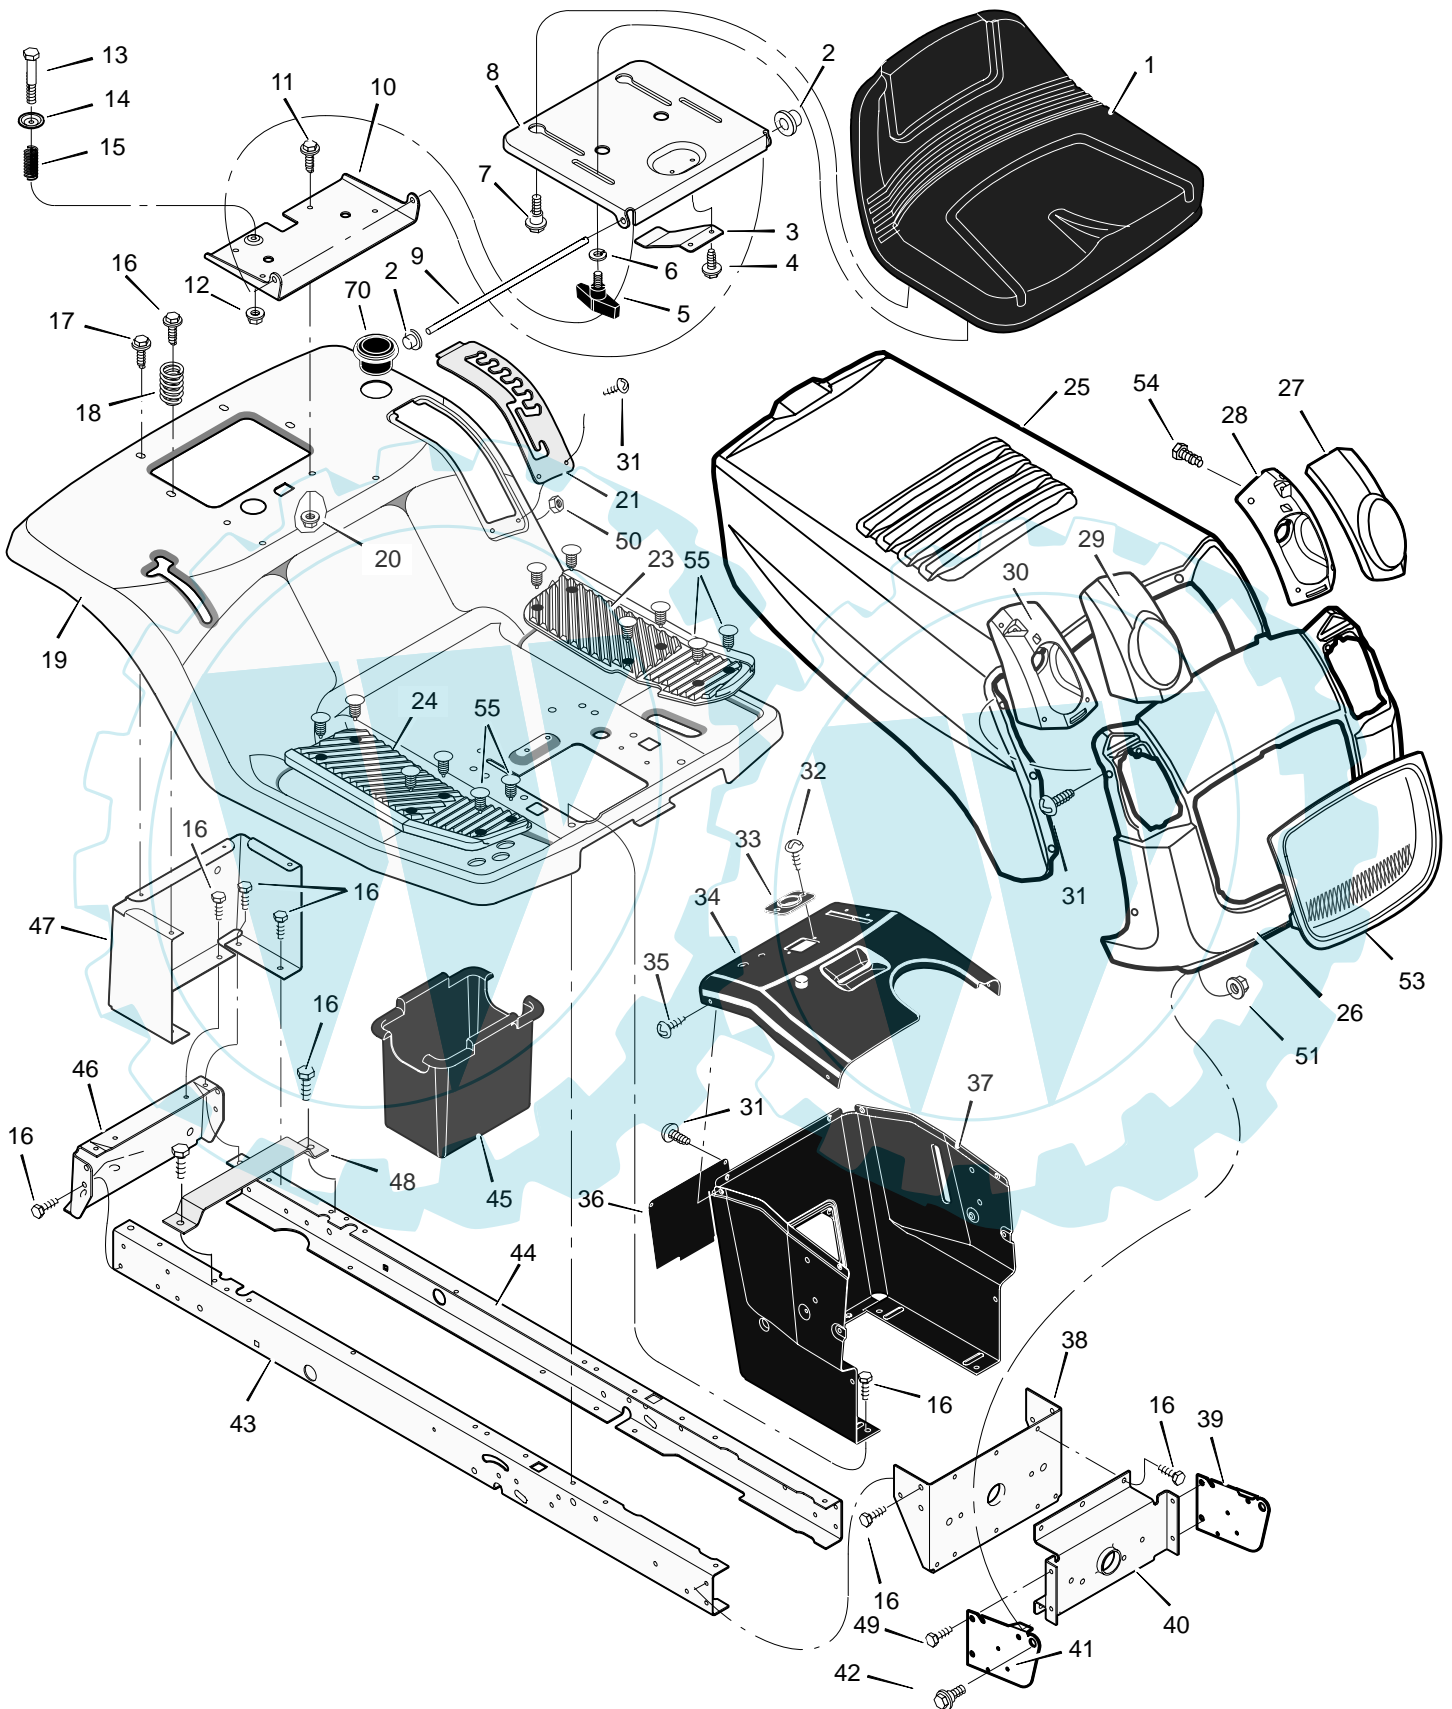

MODEL 312003x50A

REPAIR PARTS CHASSIS & HOOD

MODEL 312003x50A

REPAIR PARTS CHASSIS & HOOD

Key No.	Description	Part No.	Key No.	Description	Part No.
1	Seat	690567	29	Lens, Right	1001545E245
2	Cap, Push On	028x23	30	Housing, Right Headlamp	1001543
3	Spring	094057	31	Screw	26x270
4	Screw	26x229	32	Screw	26x238
5	Bolt, Wing	1001054	33	Bearing, Steering	1001491
6	Washer	017x47 Z	34	Dash	1001584E717
7	Bolt, Shoulder	009x56	35	Screw	26x201
8	Support, Seat	094154E701	36	Panel, Access	093007E717
9	Rod, Pivot	094156 Z	37	Support, Dash	095318E717
10	Bracket, Pivot	094153E700	38	Bracket, Rear Hanger	1001270E701
11	Bolt	001x45	39	Support, Left Grille	094085E700
12	Nut	015x89	40	Axle, Hanger	094007E700
13	Bolt, Shoulder	009x55	41	Support, Right Grille	094084E700
14	Washer	094155 Z	42	Bolt, Shoulder	009x58
15	Spring	164x31	43	Frame, Right	1001268E701
16	Screw	26x249	44	Frame, Left	1001269E701
17	Screw	26x263	45	Container, Battery	690424
18	Spring	164x30	46	Plate, Hitch	1001002E701
19	Deck, Seat	1001558E245	47	Panel, Rear	690434E701
20	Nut	15x123	48	Support, Battery	690482E701
21	Plate, Index	094151E701	49	Screw	26x277
22	Screw	009x47	50	Nut	015x81
23	Mat, Left	1001583	51	Nut	15x124
24	Mat, Right	1001580	53	Insert, Grille	1001541
25	Hood	1001538E245	54	Screw	26x259
26	Grille	1001531E700	55	Fastener, Panel	193x1
27	Lens, Left	1001546	70	Holder, Cup	1001542
28	Housing, Left Headlamp	1001544E245	—	Instruction Book & Parts List	F-030711L