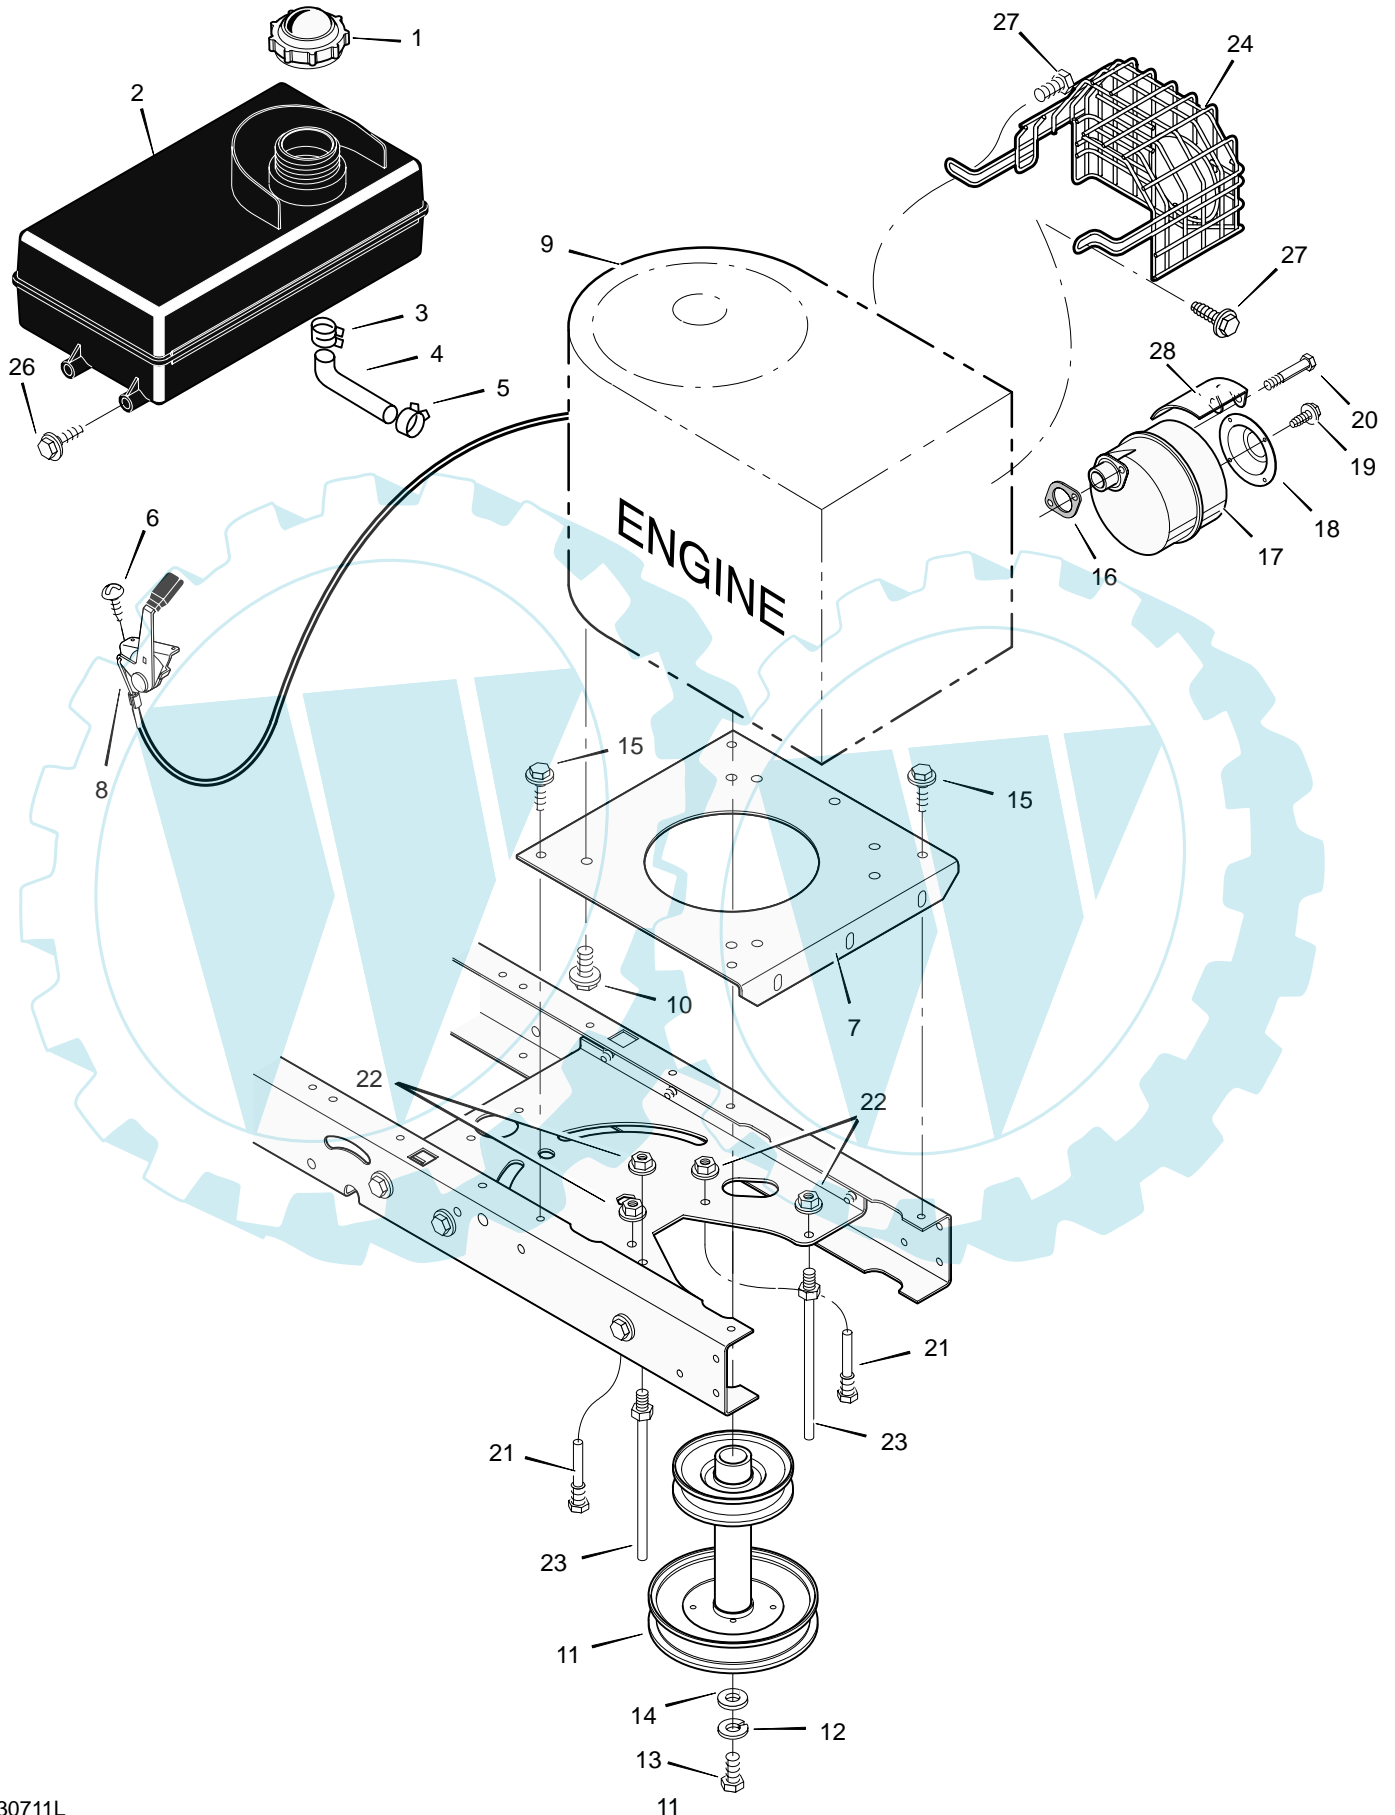

MODEL 312003x50A

REPAIR PARTS ENGINE MOUNT

MODEL 312003x50A

REPAIR PARTS ENGINE MOUNT

Key No.	Description	Part No.
1	Fuel Cap	092317
2	Fuel Tank	690280
3	Hose Clamp (Incl'd w/Key 2)	095197
4	Fuel Line (Incl'd w/Key 2) (Must cut to Length)	7601033
5	Hose Clamp	095197
6	Screw	26x201
7	Plate, Engine	094006E700
8	Throttle Control	092371
9	Engine*	_____
10	Bolt, Engine Mount	0025x7
11	Stack Pulley Assembly	690439 Z
12	Lockwasher	019x35
13	Bolt, Hex	01x140
14	Washer	17x170
15	Screw	26x249
16	Gasket	091309
17	Muffler	091271
18	Deflector, Muffler	1001350
19	Screw	26x208
20	Bolt, Hex	01x134
21	Guide, Belt	093349
22	Nut, Flange	015x79 Z
23	Guide, Belt	094066
24	Shield, Heat	1001595 Z
26	Screw	26x253
27	Screw	26x263
28	Shield, Heat	091277

* Parts are available from an engine Authorized Service Center. See "Engines, Gasoline" or "Gasoline Engines" in the yellow pages of the telephone directory.