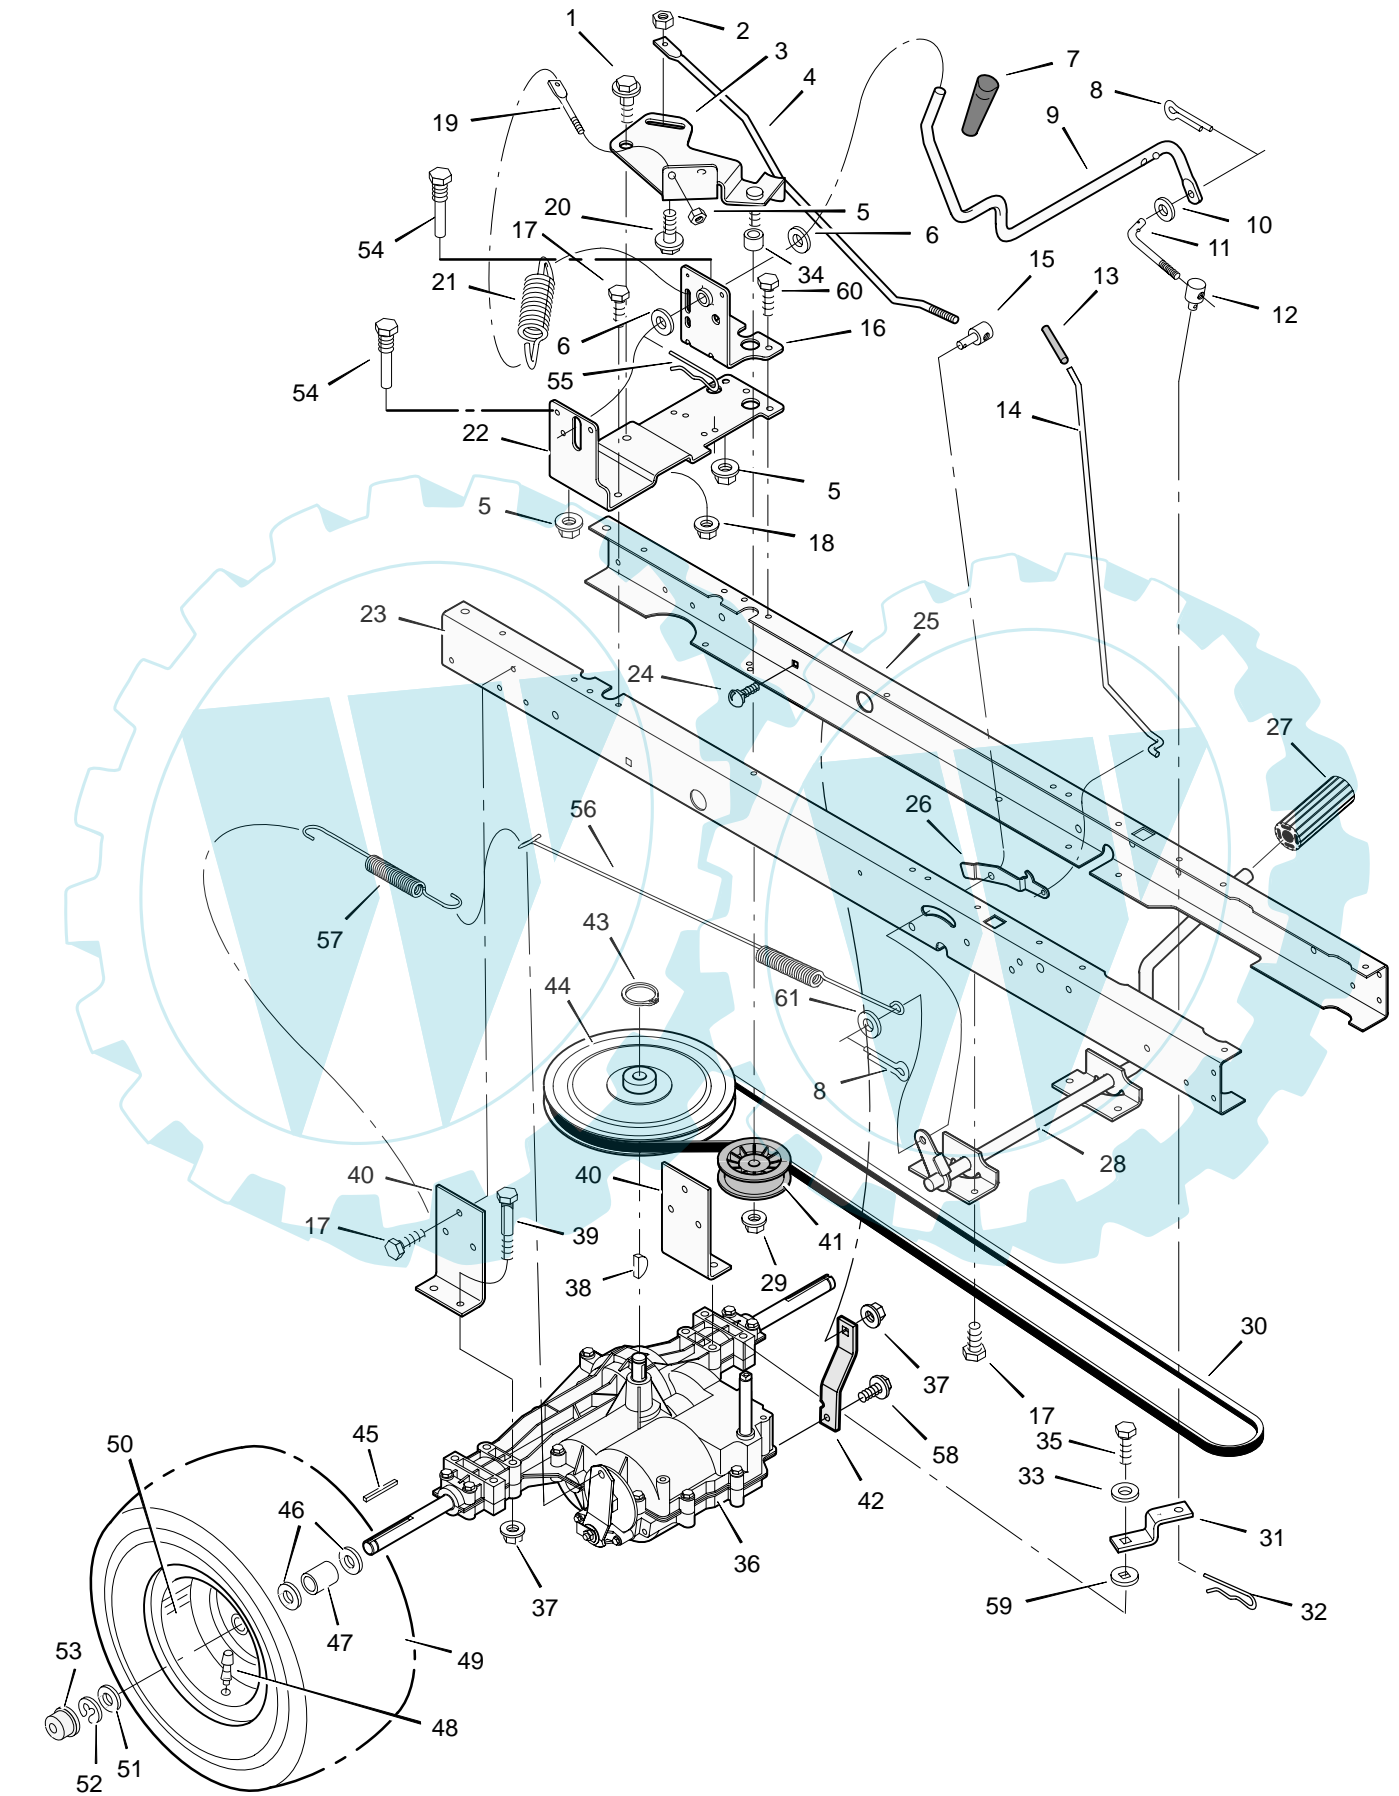

MODEL 312003x50A

REPAIR PARTS MOTION DRIVE

F-030711L

MODEL 312003x50A

REPAIR PARTS MOTION DRIVE

Key No.	Description	Part No.	Key No.	Description	Part No.
1	Bolt, Shoulder	009x39	32	Pin, Hair	0031x6
2	Nut, Hex	015x89	33	Washer	017x38
3	Arm, Idler	690173 Z	34	Spacer	690369
4	Rod, Clutch	094041 Z	35	Bolt	06x105
5	Nut	015x79	36	Transaxle **	—
6	Washer	17x102	37	Nut	015x88
7	Grip	092697	38	Key, Woodruff	020697
8	Pin, Cotter	030x20	39	Bolt	01x155
9	Lever, Shift	094043 Z	40	Bracket, Transaxle	094008E701
10	Washer	017x47 Z	41	Pulley	690409
11	Link, Shift	094044 Z	42	Bracket, Transaxle Support	094433E700
12	Nut, Adjuster	021920	43	E-Ring	0011x7
13	Grip	091079	44	Pulley, Drive	095094
14	Rod, Parking Brake	1001245 Z	45	Key, Square	021553
15	Nut, Adjuster	094815	46	Washer	17x160
16	Bracket, Shift Pivot	1001303 Z	47	Spacer, Transaxle	690554 Z
17	Screw	26x249	48	Stem, Valve	024373
18	Nut	015x84	49	Tire *	—
19	Mount, Stud Spring	094042 Z	—	Tube	407049
20	Bolt, Shoulder	009x54	50	Wheel & Tire Assembly	690376-601
21	Spring, Extension	165x116	51	Washer	17x195
22	Bracket, Right Shifter	1001302E701	52	Ring Retainer	0011x3
23	Frame, Right	1001268E700	53	Hub Cap	094618
24	Bolt, Carriage	002x53	54	Guide, Belt	093349
25	Frame, Left	1001269E700	55	Pin, Hair	0031x4
26	Latch, Parking Brake	094045 Z	56	Spring, Extension	165x116
27	Pedal	021544	57	Spring, Extension	165x92
28	Lever, Brake/Clutch	94038E700	58	Screw	26x216
29	Nut	015x98	59	Washer	17x148
30	Belt, Motion Drive	037x87	60	Screw	26x267
31	Yoke, Shift	094031 Z	61	Washer	17x169

* When you order a tire, make sure to give the brand name of the tire so that the tread pattern on the tire will match.

** For information on Replacement Parts see the Central Parts Distributor in your area.