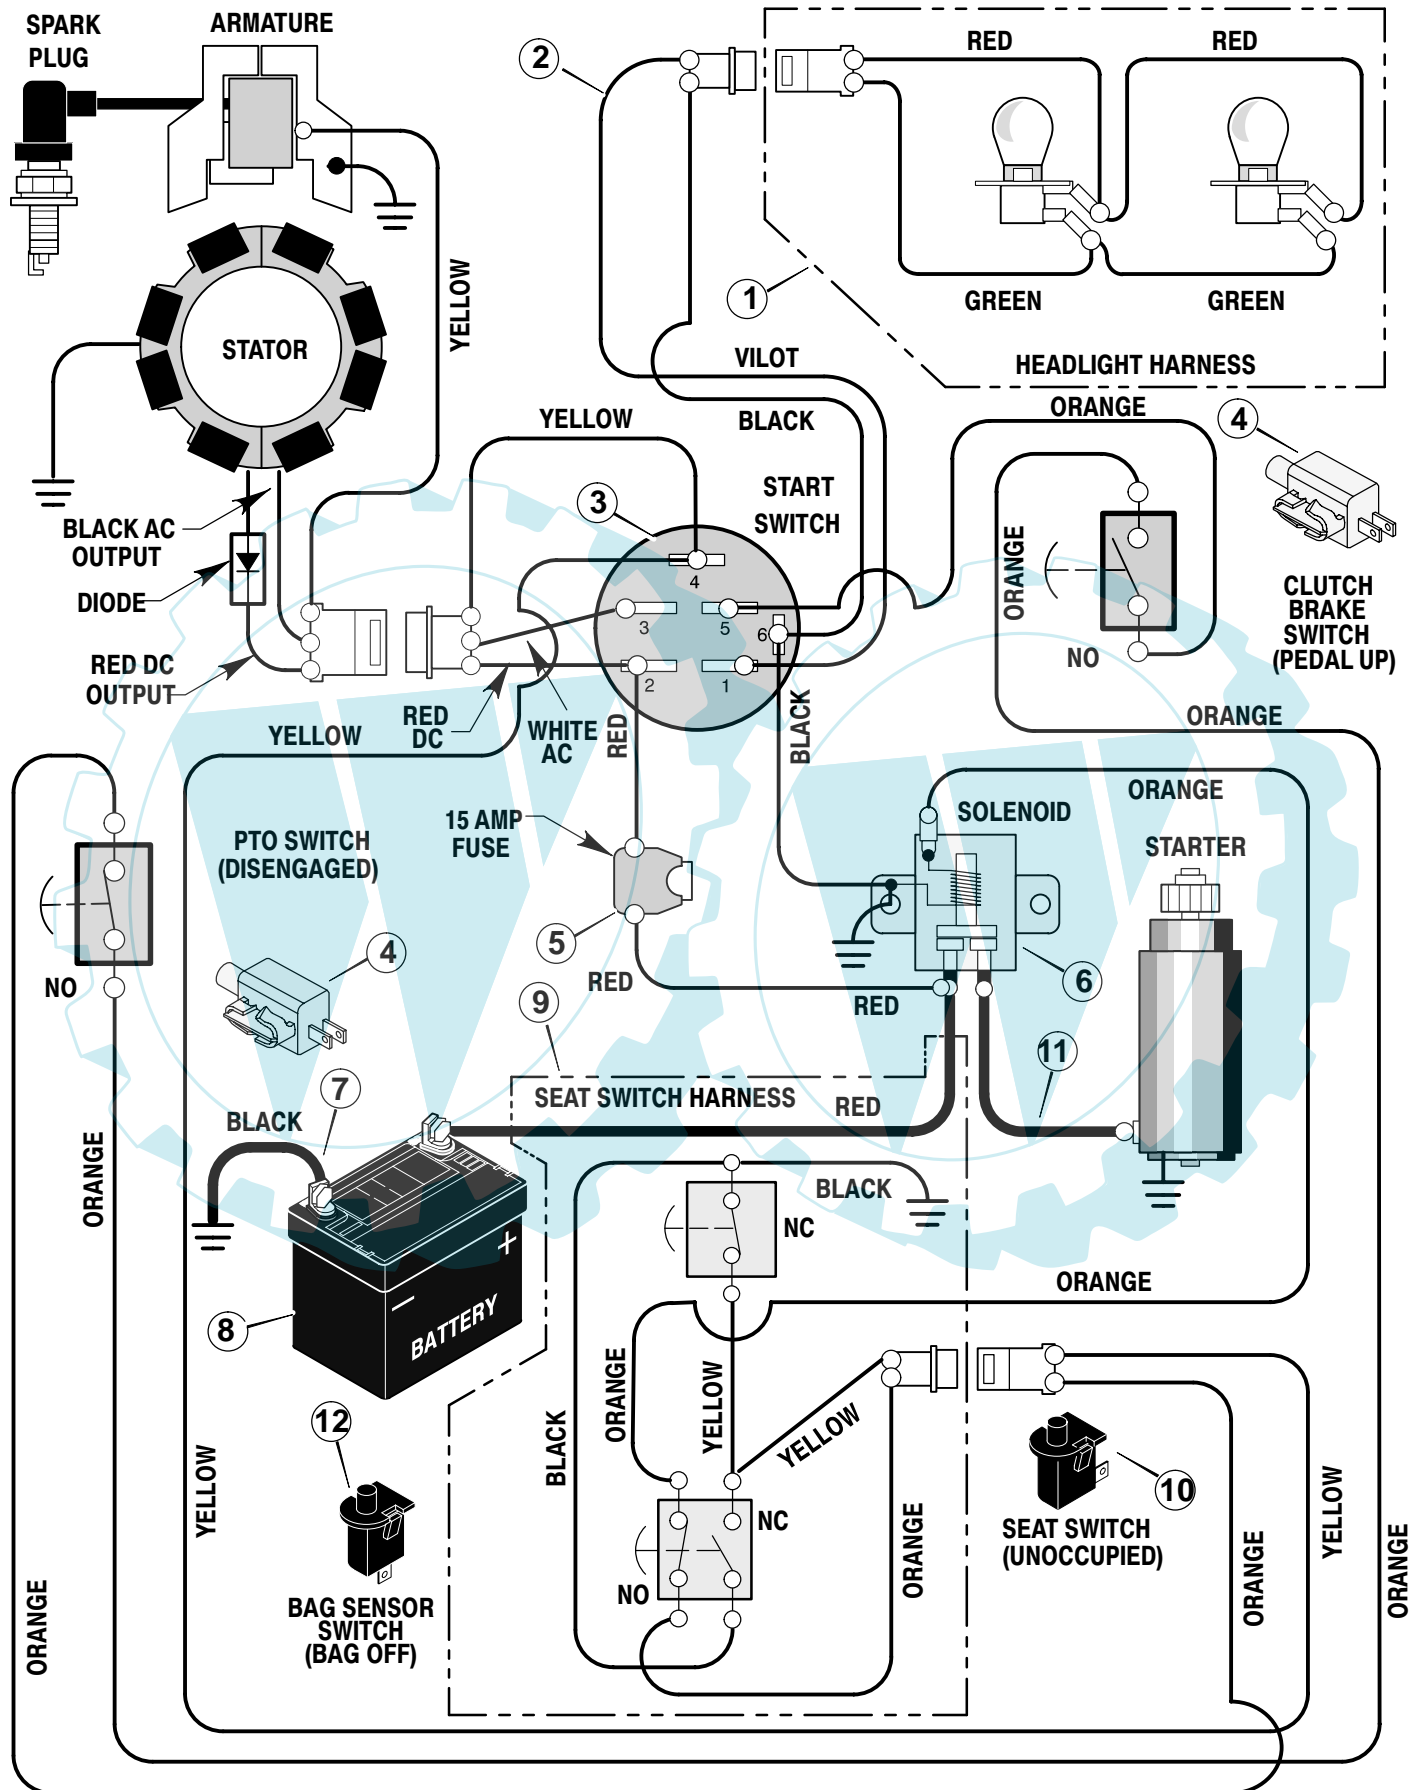

MODEL 312003x50A

REPAIR PARTS ENGINE MOUNT

Key No.	Description	Part No.
1	Fuel Cap	092317
2	Fuel Tank	690280
3	Hose Clamp (Incl'd w/Key 2)	095197
4	Fuel Line (Incl'd w/Key 2) (Must cut to Length)	7601033
5	Hose Clamp	095197
6	Screw	26x201
7	Plate, Engine	094006E700
8	Throttle Control	092371
9	Engine*	_____
10	Bolt, Engine Mount	0025x7
11	Stack Pulley Assembly	690439 Z
12	Lockwasher	019x35
13	Bolt, Hex	01x140
14	Washer	17x170
15	Screw	26x249
16	Gasket	091309
17	Muffler	091271
18	Deflector, Muffler	1001350
19	Screw	26x208
20	Bolt, Hex	01x134
21	Guide, Belt	093349
22	Nut, Flange	015x79 Z
23	Guide, Belt	094066
24	Shield, Heat	1001595 Z
26	Screw	26x253
27	Screw	26x263
28	Shield, Heat	091277

* Parts are available from an engine Authorized Service Center. See "Engines, Gasoline" or "Gasoline Engines" in the yellow pages of the telephone directory.

MODEL 312003x50A

REPAIR PARTS ELECTRICAL SYSTEM