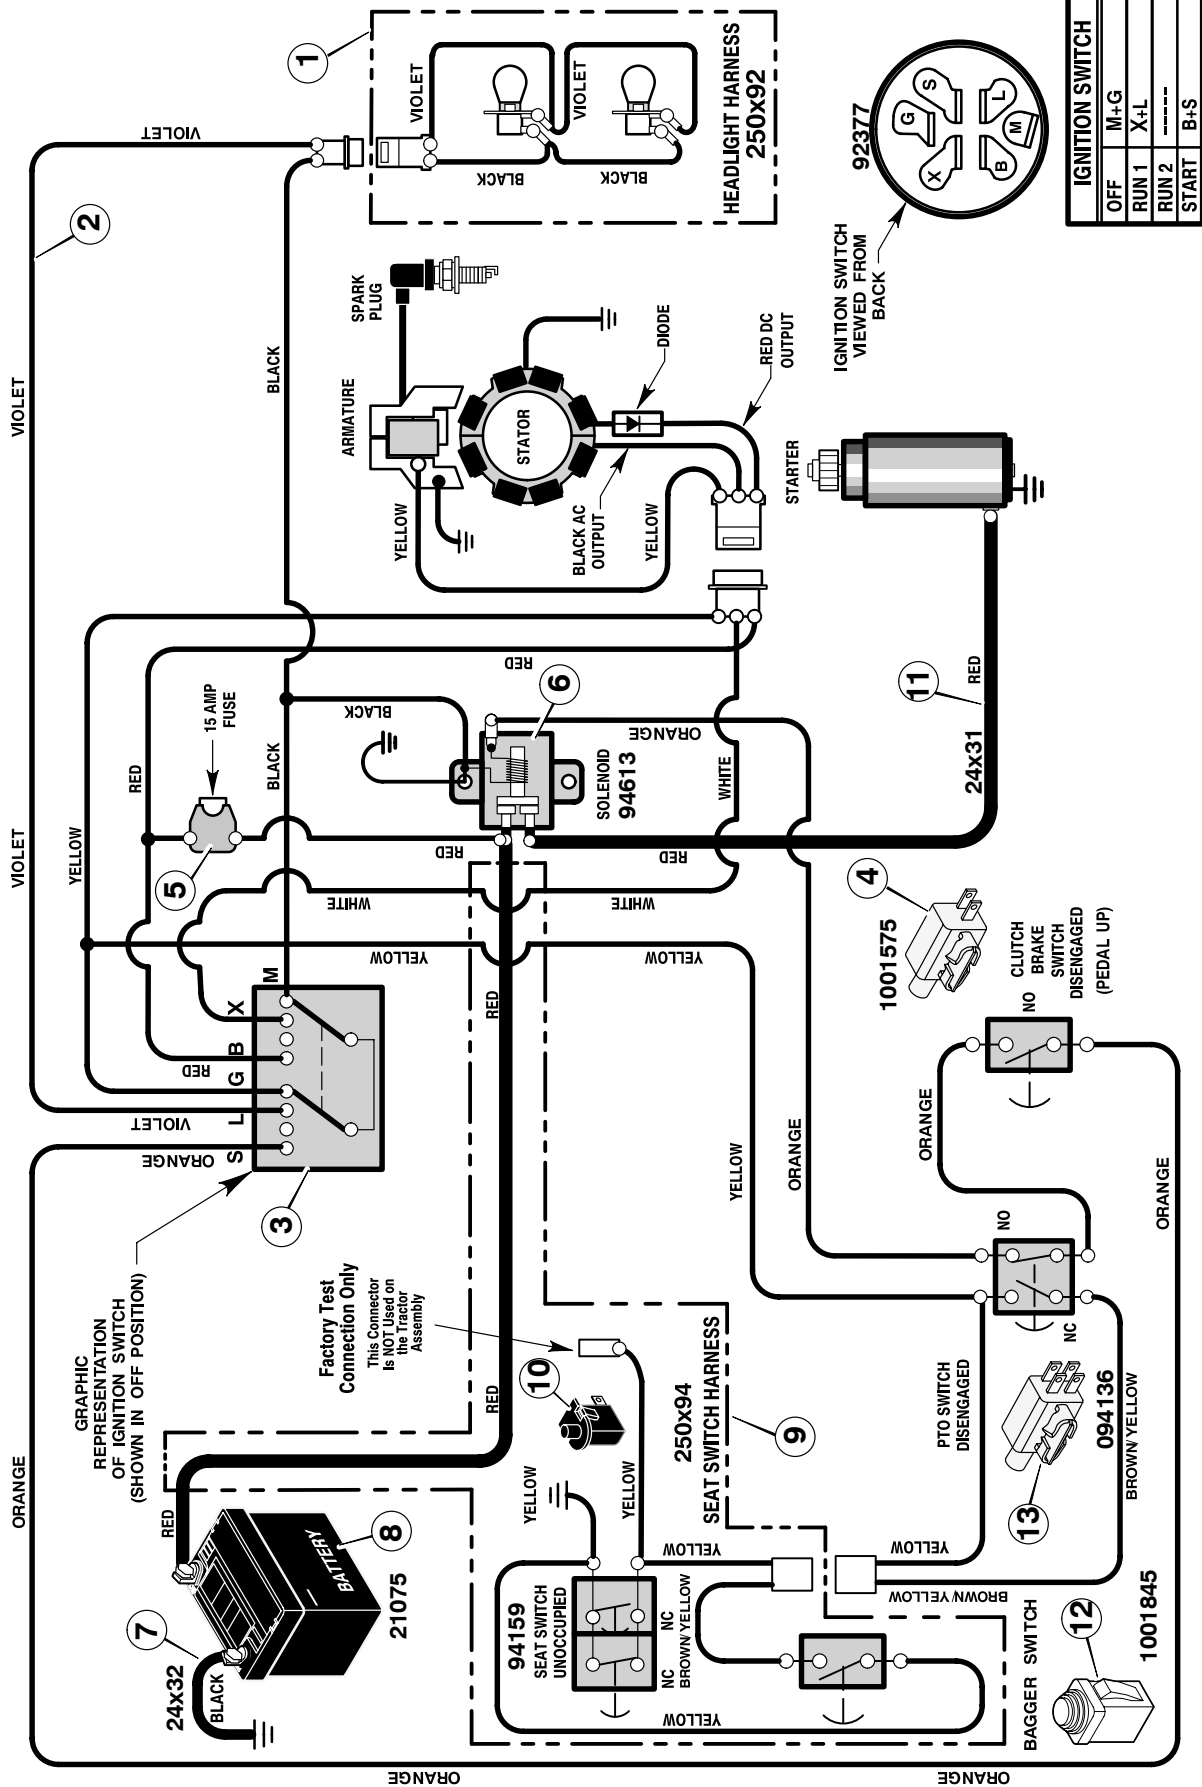

IGNITION SWITCH	
OFF	M+G
RUN 1	X+L
RUN 2	-----
START	B+S

MAIN HARNESS: 250X126
REAR HARNESS: 250X130
LIGHT HARNESS: 250X92