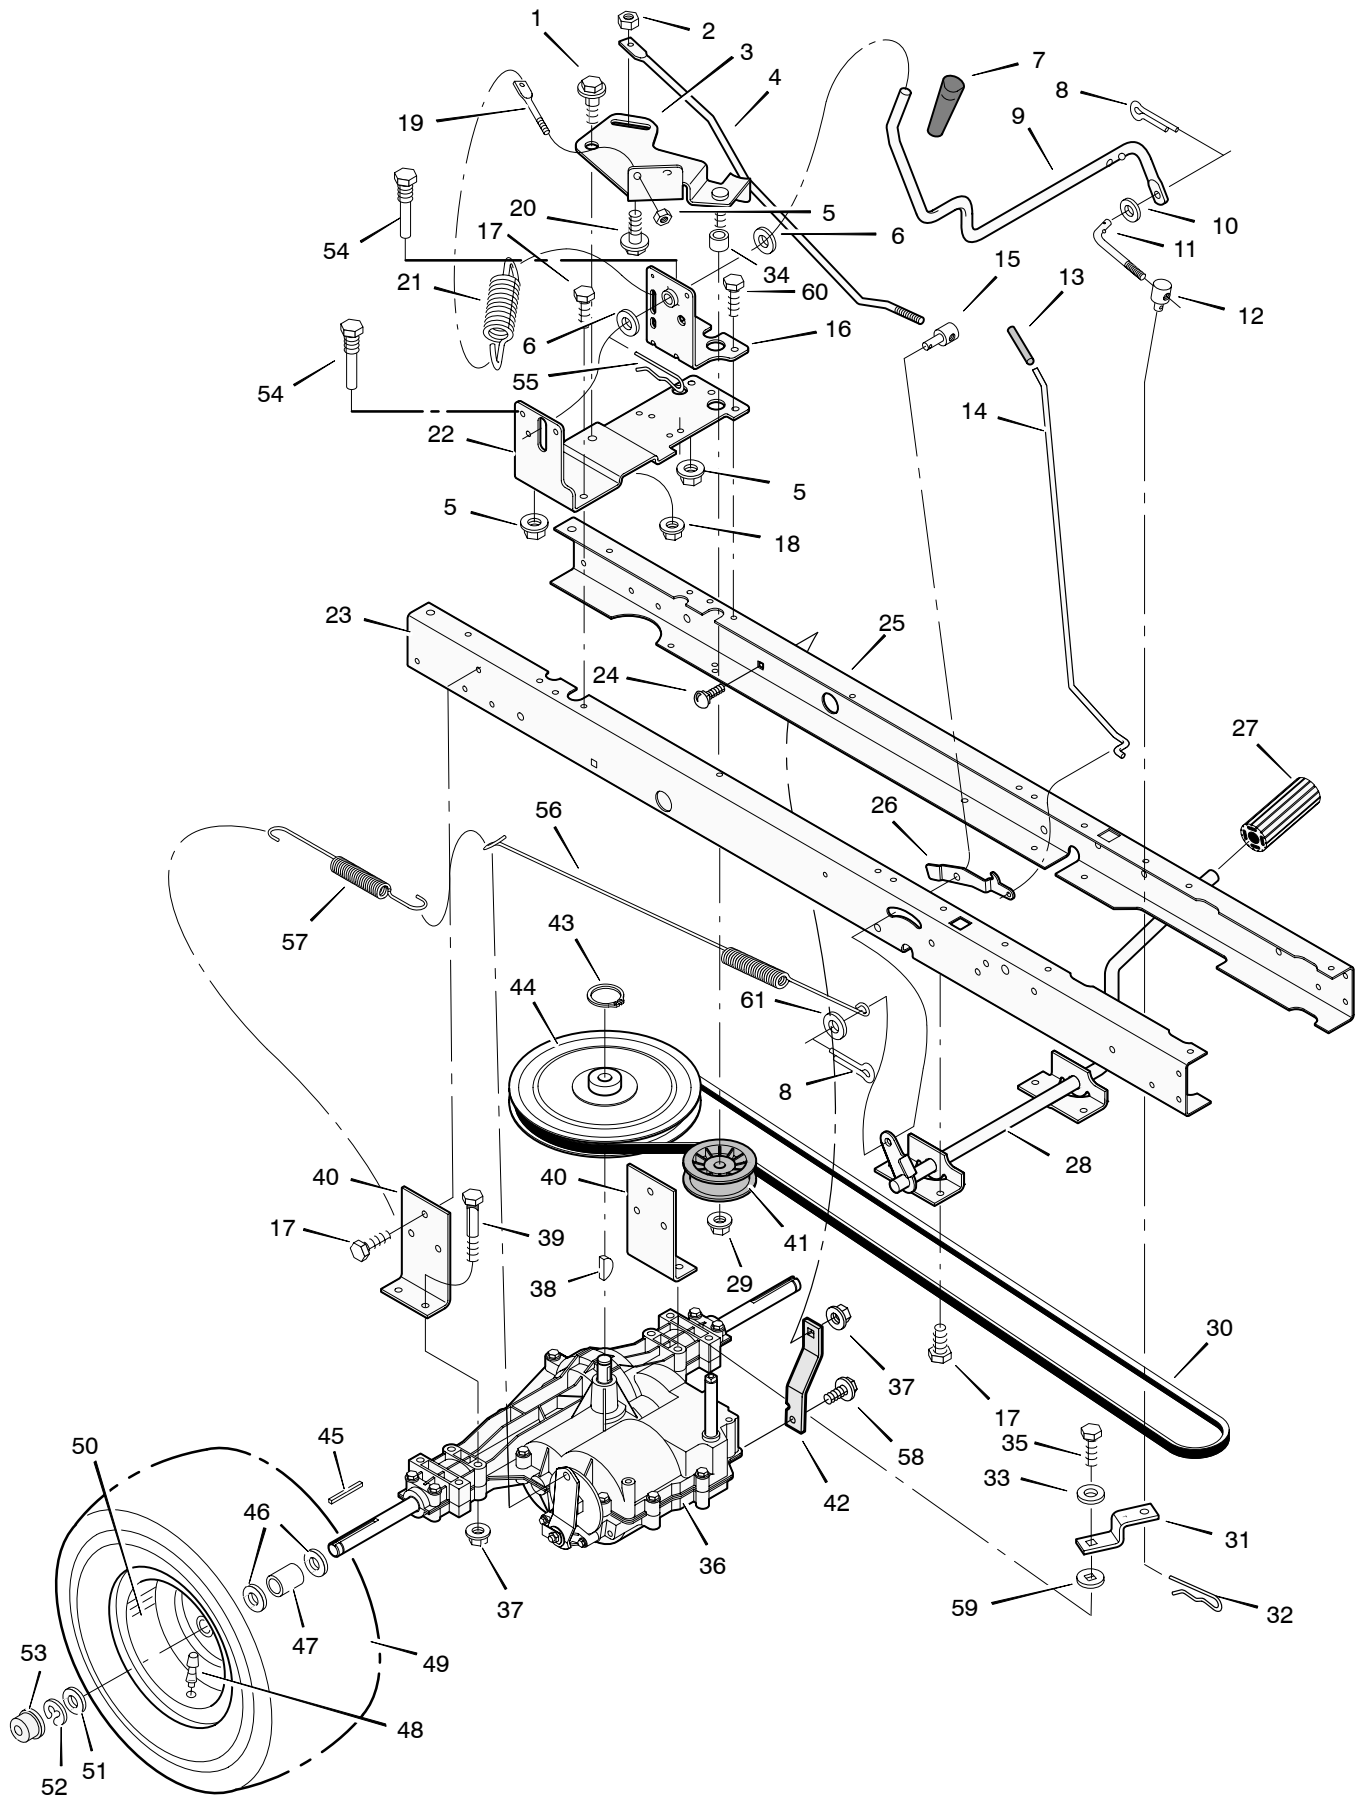

MODEL 312002x98B

REPAIR PARTS MOTION DRIVE

MODEL 312002x98B

REPAIR PARTS MOTION DRIVE

Key No.	Part No.	Description	Key No.	Part No.	Description
1	009x39	Bolt, Shoulder	32	0031x6	Pin, Hair
2	015x89	Nut, Hex	33	017x38	Washer
3	690173 Z	Arm, Idler	34	690369	Spacer
4	094041 Z	Rod, Clutch	35	06x105	Bolt
5	015x79	Nut	36	— † —	Transaxle
6	17x102	Washer	37	015x88	Nut
7	092697	Grip	38	020697	Key, Woodruff
8	030x20	Pin, Cotter	39	01x155	Bolt
9	094043 Z	Lever, Shift	40	094008E701	Bracket, Transaxle
10	017x47	Washer	41	690409	Pulley
11	094044 Z	Link, Shift	42	094433E701	Bracket, Transaxle Support
12	021920 Z	Nut, Adjuster	43	0011x7	Ring, Snap
13	091079	Grip	44	095094	Pulley, Drive
14	1001245 Z	Rod, Parking Brake	45	021553	Key, Square
15	094815 Z	Nut, Adjuster	46	17x160	Washer
16	1001303 Z	Bracket, Shift Pivot	47	690554 Z	Spacer, Transaxle
17	26x249	Screw	48	024373	Stem, Valve
18	015x84	Nut	49	7601048	Tire *
19	094042 Z	Mount, Stud Spring	—	407049	Tube
20	009x54	Bolt, Shoulder	50	690376–601	Wheel & Tire Assembly
21	165x116	Spring, Extension	51	17x195	Washer
22	1001302E701	Bracket, Right Shifter	52	0011x3	E–Ring
23	1001928E701	Frame, Right	53	094618	Hub Cap
24	002x53	Bolt, Carriage	54	093349	Guide, Belt
25	1001927E701	Frame, Left	55	0031x4	Pin, Hair
26	094045 Z	Latch, Parking Brake	56	165x141	Spring, Extension
27	021544	Pedal	57	165x92	Spring, Extension
28	094038E700	Lever, Brake/Clutch	58	26x216	Screw
29	015x98	Nut	59	17x148	Washer
30	037x87	Belt, Motion Drive	60	26x267	Screw
31	094031 Z	Yoke, Shift	61	17x169	Washer

* When you order a tire, make sure to give the brand name of the tire so that the tread pattern on the tire will match.

† For Replacement Parts see the Transaxle manufacturer.