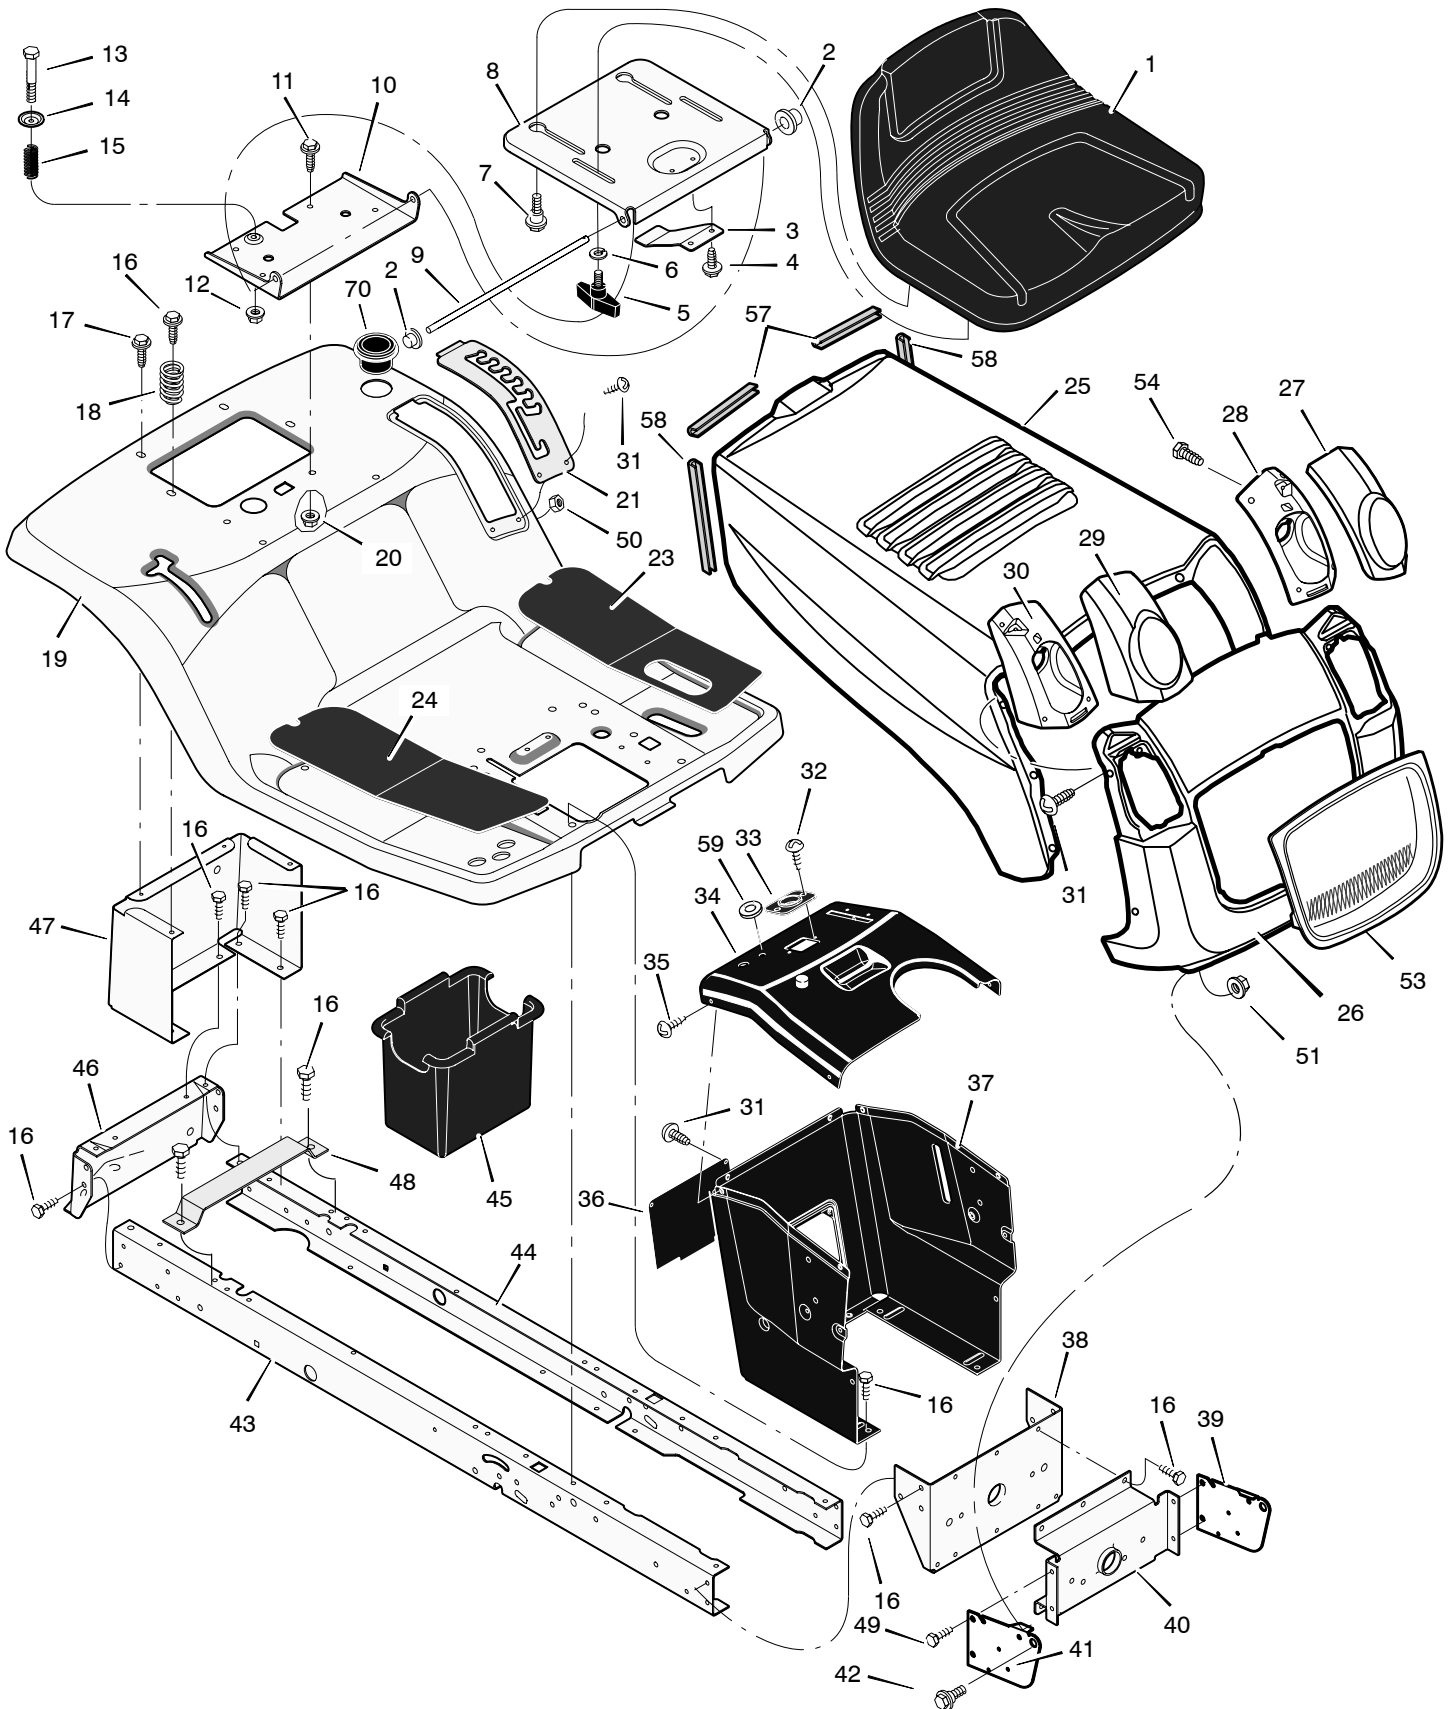

MODEL 312002x98B

REPAIR PARTS CHASSIS & HOOD

MODEL 312002x98B

REPAIR PARTS CHASSIS & HOOD

Key No.	Part No.	Description	Key No.	Part No.	Description
1	690566	Seat	31	26x270	Screw
2	028x23	Cap, Push On	32	26x238	Screw
3	094057	Spring	33	1001491	Bearing, Steering
4	26x229	Screw	34	1001584E245	Dash
5	1001054	Bolt, Wing	35	26x201	Screw
6	017x47	Washer	36	093007E245	Panel, Access
7	009x56	Bolt, Shoulder	37	095318E245	Support, Dash
8	094154E701	Support, Seat	38	1001270E701	Bracket, Rear Hanger
9	094156 Z	Rod, Pivot	39	094085E701	Support, Left Grille
10	1001648E700	Bracket, Pivot	40	094007E701	Axle, Hanger
11	001x45	Bolt	41	094084E701	Support, Right Grille
12	015x89	Nut	42	009x58	Bolt, Shoulder
13	009x55	Bolt, Shoulder	43	1001928E701	Frame, Right
14	094155 Z	Washer	44	1001927E701	Frame, Left
15	164x31	Spring	45	690424	Container, Battery
16	26x249	Screw	46	1001002E701	Plate, Hitch
17	26x263	Screw	47	690434E701	Panel, Rear
18	164x30	Spring	48	690482E701	Support, Battery
19	1001558E245	Deck, Seat	49	26x277	Screw
20	15x123	Nut	50	015x81	Nut
21	094151E701	Plate, Index	51	15x124	Nut
22	009x47	Screw	53	1001540	Insert, Grille
23	094999	Mat, Left	54	26x259	Screw
24	094998	Mat, Right	57	1001652	Trim, Hood (3.75")
25	1001534E245	Hood	58	1001653	Trim, Hood (6.5")
26	1001531E245	Grille	59	1001755	Grommet, Parking Brake
27	1001546	Lens, Left	70	1001542	Holder, Cup
28	1001544	Housing, Left Headlamp	—	1001306	Bag, Parts
29	1001545	Lens, Right	—	F-040755L	Instruction Book & Parts List
30	1001543	Housing, Right Headlamp