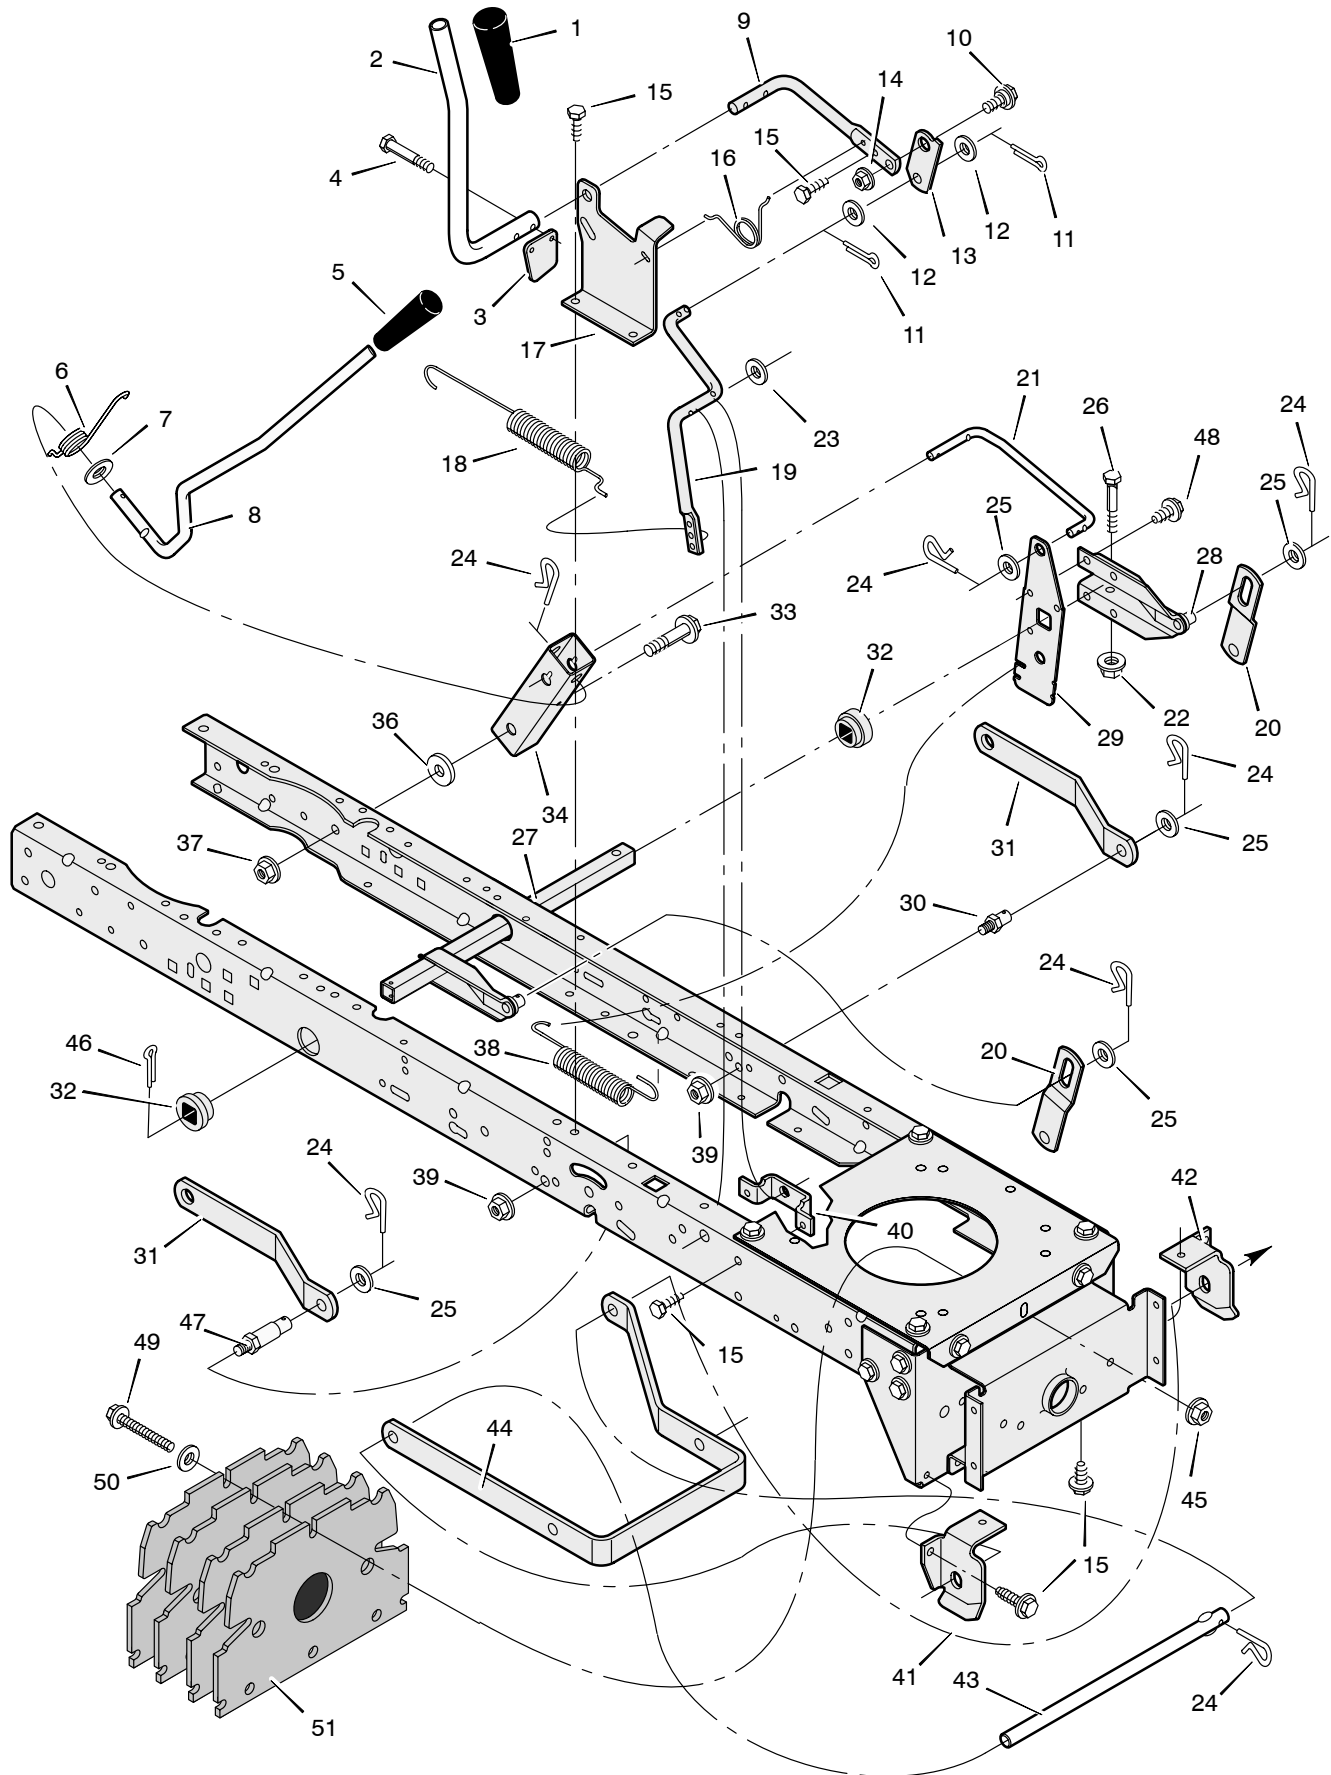

MODEL 312002x98B

REPAIR PARTS MOWER HOUSING SUSPENSION

MODEL 312002x98B

REPAIR PARTS MOWER HOUSING SUSPENSION

Key No.	Part No.	Description	Key No.	Part No.	Description
1	092698	Grip	26	001x74	Bolt, Hex
2	094157 Z	Handle, PTO	27	690386E700	Arm Assembly, Right Lift
3	094022 Z	Pad, Switch	28	094180E700	Arm, Right Lift
4	0025x3	Bolt	29	094030E700	Plate, Lift Arm
5	092697	Grip	30	094067	Pin
6	166x40	Spring	31	094055E701	Bracket, Rear Suspension
7	17x103	Washer	32	094065	Bushing, Lift Tube
8	690533	Handle, Lift	33	009x53	Bolt, Shoulder
9	094017 Z	Lever, PTO	34	094015E700	Bracket, Pivot
10	009x39	Bolt, Shoulder	36	17x191	Washer
11	030x20	Pin, Cotter	37	015x84	Nut, Flange
12	017x57	Washer	38	165x117	Spring
13	094004 Z	Link, PTO	39	015x68	Nut, Flange
14	015x84	Nut, Flange	40	094005E700	Bracket, PTO
15	26x249	Screw	41	094026E700	Hanger, Right Deck
16	166x39	Spring	42	094027E700	Hanger, Left Deck
17	094018E701	Bracket, PTO	43	094158 Z	Rod, Hanger
18	165x116	Spring	44	690381E700	Hanger, Front
19	690394E701	Crank, PTO	45	015x89	Nut, Flange
20	094053E701	Link, Lift	46	030x49	Pin, Cotter
21	094028 Z	Link, Lift Handle	47	690382	Pin, Threaded Shoulder
22	15x118	Nut, Flange	48	26x49	Screw
23	017x57	Washer	49	01x106	Bolt, Hex
24	0031x4	Pin, Hair	50	017x38	Washer
25	017x91	Washer	51	690370E701	Plate, Weight (4 Required)