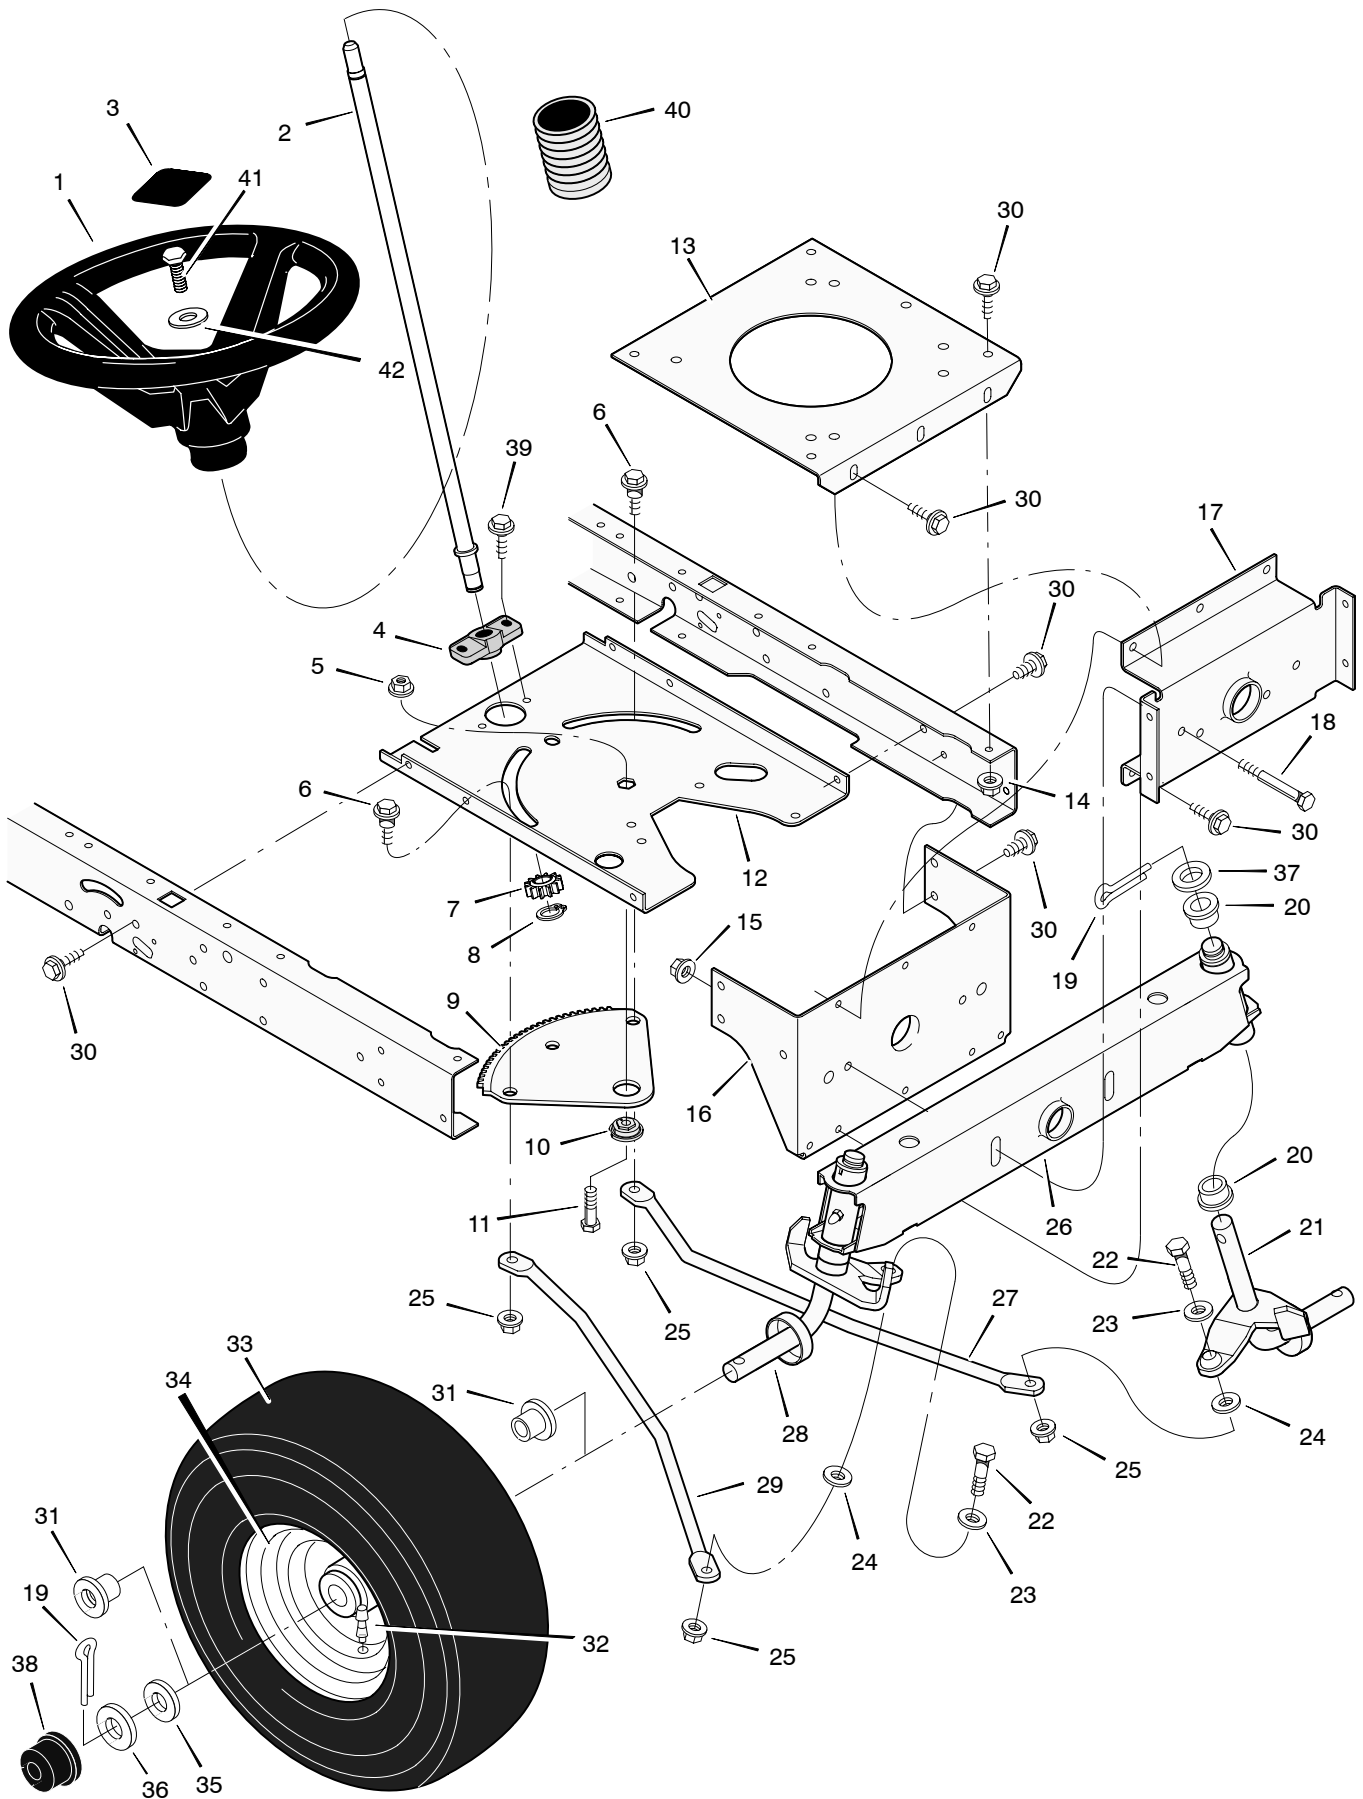

MODEL 312002x98B

REPAIR PARTS STEERING

MODEL 312002x98B

REPAIR PARTS STEERING

Key No.	Part No.	Description	Key No.	Part No.	Description
1	095336	Wheel, Steering	23	17x104	Washer
2	690625	Shaft, Steering	24	017x53 Z	Washer
3	095338	Insert, Steering Wheel	25	015x84	Nut, Flange
4	094124	Bearing	26	690210E701	Axle Assembly
5	15x111	Nut, Flange	27	095329E701	Drag Link, Left
6	009x57	Bolt, Shoulder	28	1001298E701	Spindle Assembly, Right
7	690183	Gear, Pinion	29	095328E701	Drag Link, Right
8	011x25	Ring, Snap	30	26x249	Screw
9	094121	Gear, Sector	31	091334	Bearing, Wheel
10	094123	Bearing	32	024373	Stem, Valve
11	001x84	Bolt	33	7601049	Tire *
12	1001121E701	Plate, Steering	—	407046	Tube
13	094006E700	Plate, Engine	34	690377-601	Wheel and Tire Assembly
14	015x88	Nut, Flange	35	17x195	Washer
15	15x118	Nut, Flange	36	17x192	Washer
16	1001270E701	Bracket, Hanger	37	017x83	Washer
17	094007E701	Axle, Hanger	38	094618	Hub Cap
18	01x146	Bolt	39	26x267	Screw
19	030x49	Pin, Cotter	40	092059	Bellows
20	690150	Bearing	41	0025x3	Bolt
21	1001299E701	Spindle Assembly, Left	42	17x146	Washer
22	01x111	Bolt			

* When you order a tire, make sure to give the brand name of the tire so that the tread pattern on the tire will match.