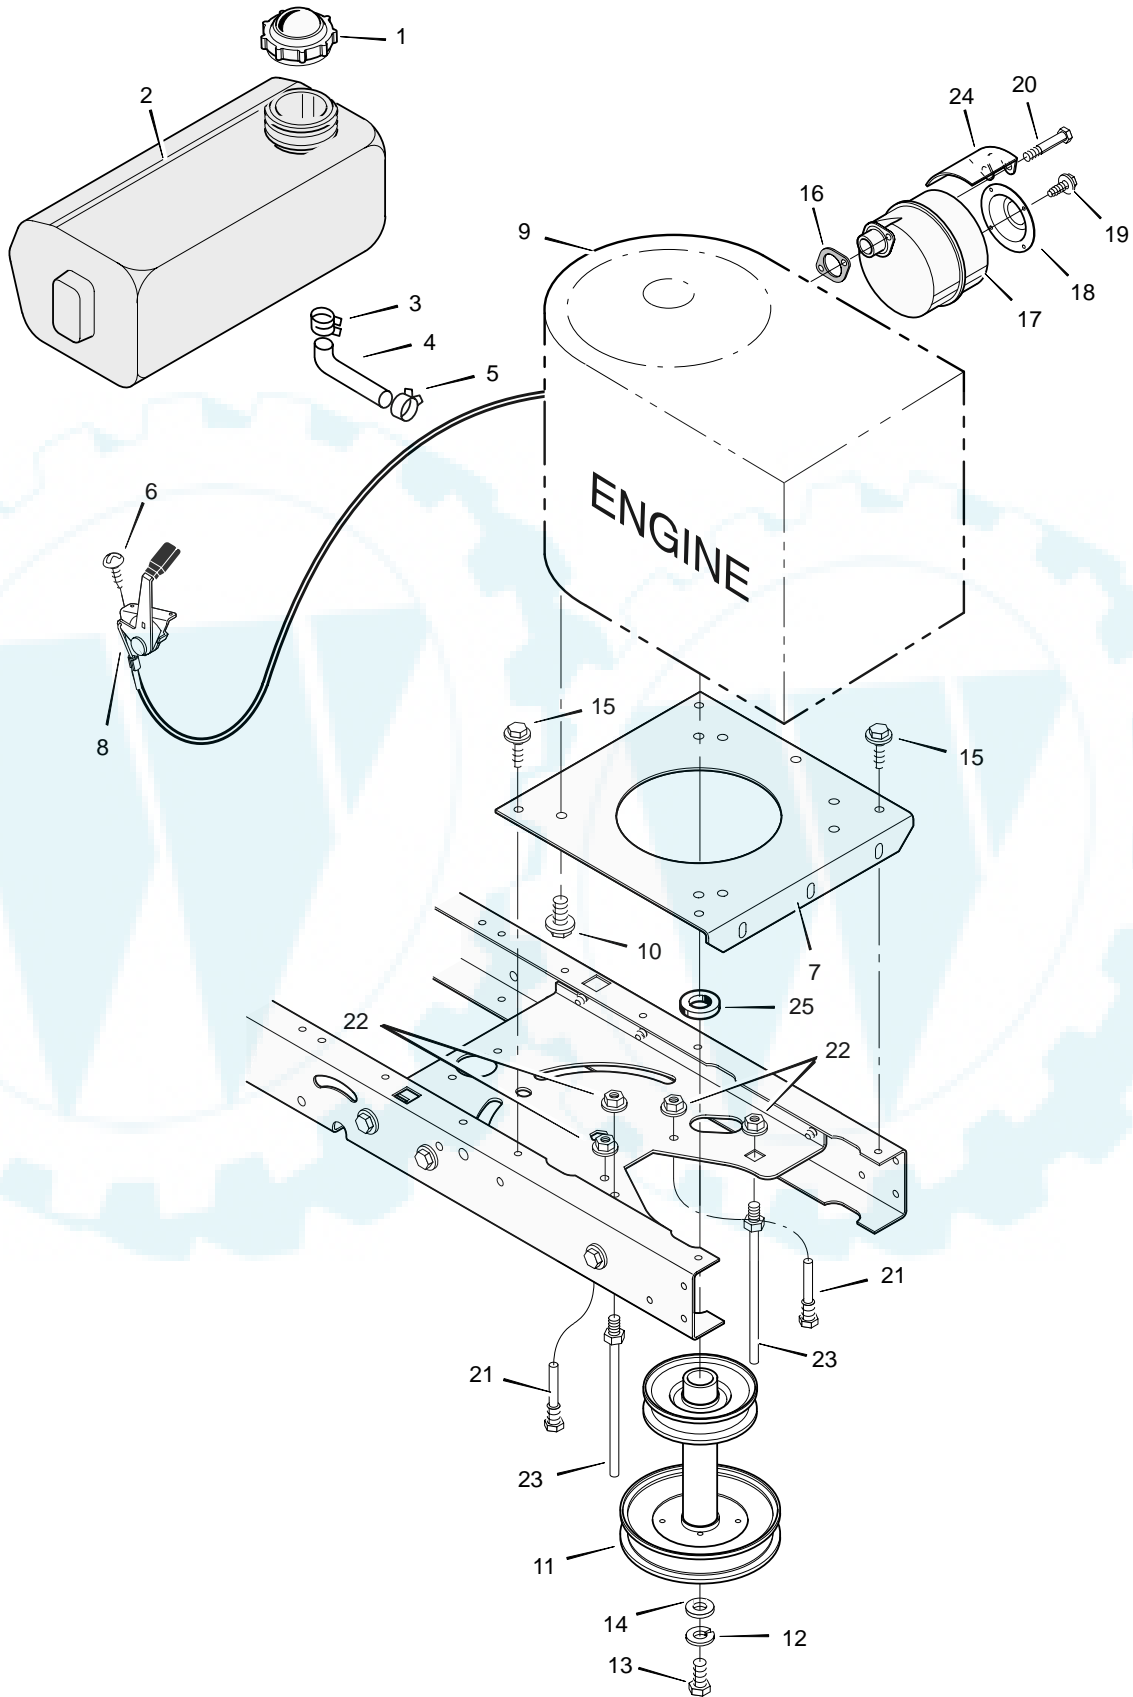

MODEL 312001x50A

**REPAIR PARTS
ENGINE MOUNT**

MODEL 312001x50A

REPAIR PARTS ENGINE MOUNT

Key No.	Description	Part No.
1	Fuel Cap	092317
2	Fuel Tank	690263
3	Hose Clamp (Incl'd w/Key 2)	095197
4	Fuel Line (Must cut to length) (Incl'd w/Key 2)	023717
5	Hose Clamp	095197
6	Screw	26x201
7	Plate, Engine	094006E700
8	Throttle Control	092371
9	Engine	—
10	Bolt, Engine Mount	0025x7
11	Stack Pulley Assembly	690439 Z
12	Lockwasher	019x35
13	Bolt, Hex	01x140
14	Washer	17x170
15	Screw	26x249
16	Gasket	091309
17	Muffler	091271
18	Deflector, Muffler	094099 Z
19	Screw	26x208
20	Bolt, Hex	01x134
21	Guide, Belt	093349
22	Nut, Flange	015x79 Z
23	Guide, Belt	094066
24	Shield, Heat	690293
25	Spacer	093077