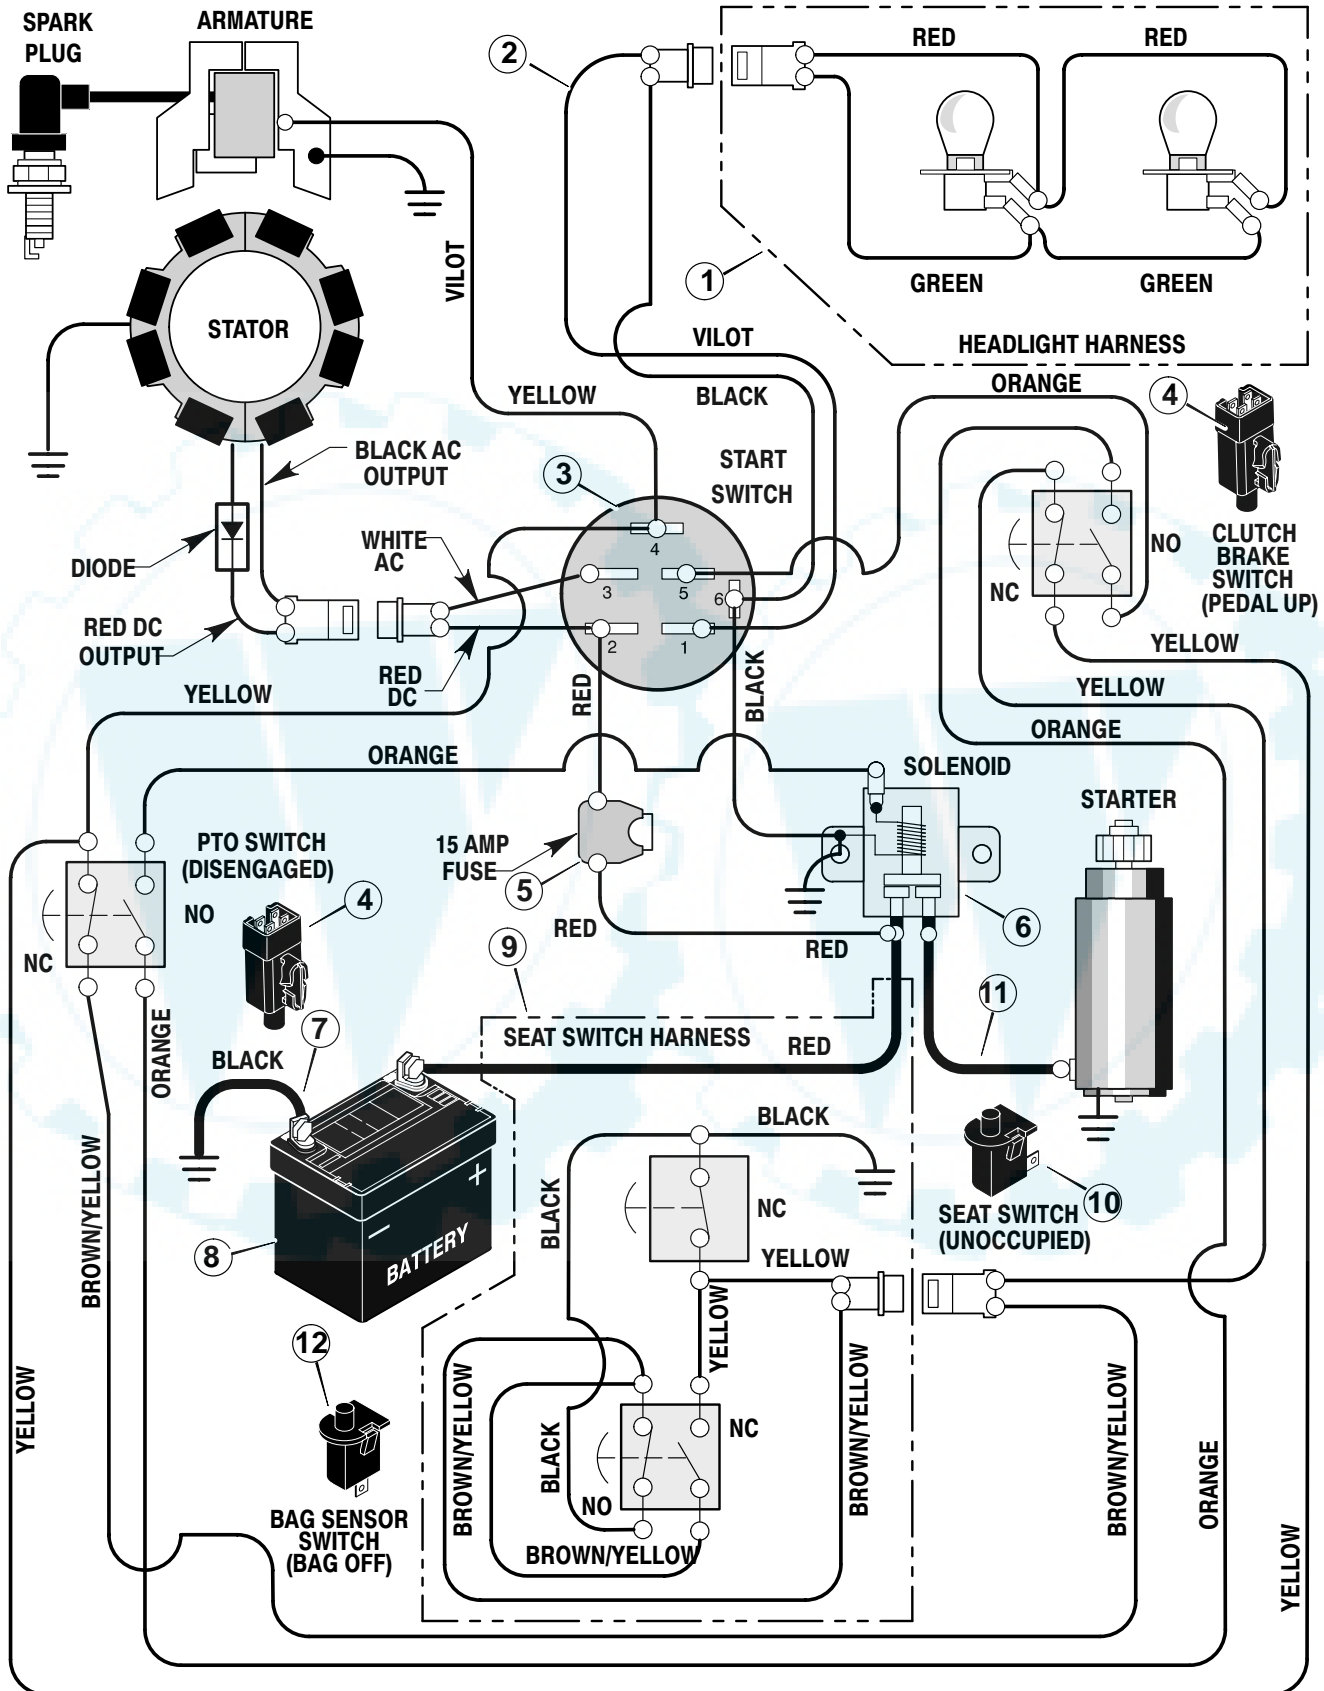

MODEL 312001x50A

**REPAIR PARTS
ENGINE MOUNT**

MODEL 312001x50A

REPAIR PARTS ENGINE MOUNT

Key No.	Description	Part No.
1	Fuel Cap	092317
2	Fuel Tank	690263
3	Hose Clamp (Incl'd w/Key 2)	095197
4	Fuel Line (Must cut to length) (Incl'd w/Key 2)	023717
5	Hose Clamp	095197
6	Screw	26x201
7	Plate, Engine	094006E700
8	Throttle Control	092371
9	Engine	—
10	Bolt, Engine Mount	0025x7
11	Stack Pulley Assembly	690439 Z
12	Lockwasher	019x35
13	Bolt, Hex	01x140
14	Washer	17x170
15	Screw	26x249
16	Gasket	091309
17	Muffler	091271
18	Deflector, Muffler	094099 Z
19	Screw	26x208
20	Bolt, Hex	01x134
21	Guide, Belt	093349
22	Nut, Flange	015x79 Z
23	Guide, Belt	094066
24	Shield, Heat	690293
25	Spacer	093077

MODEL 312001x50A

REPAIR PARTS ELECTRICAL SYSTEM

MODEL 312001x50A

**REPAIR PARTS
ELECTRICAL SYSTEM**

Key No.	Description	Part No.
1	Harness, Light Wire	250x92
	Socket, Light	092372
	Bulb, Light	090084
2	Harness, Chassis Wire	250x93
3	Switch, Ignition	092377
	Key, Ignition	020729
	Nut, Hex	091489
	Cap, Ignition	091488
4	Switch, Limit	094136
5	Fuse	054212
	Holder, Fuse	407078
6	Solenoid	094613
	Screw, Mounting	26x229
	Locknut	15x116
7	Cable, Battery Ground	024x32
	Screw, Ground Cable	26x213
8	Battery	021075
	Bolt, Carriage	002x82
	Wingnut	014x79
	Boot, Battery –Posivite	690604
9	Harness, Seat Switch Wire	250x94
10	Switch, Seat Sensor	094159
11	Cable	024x31
12	Switch, Bag Sensor	690106