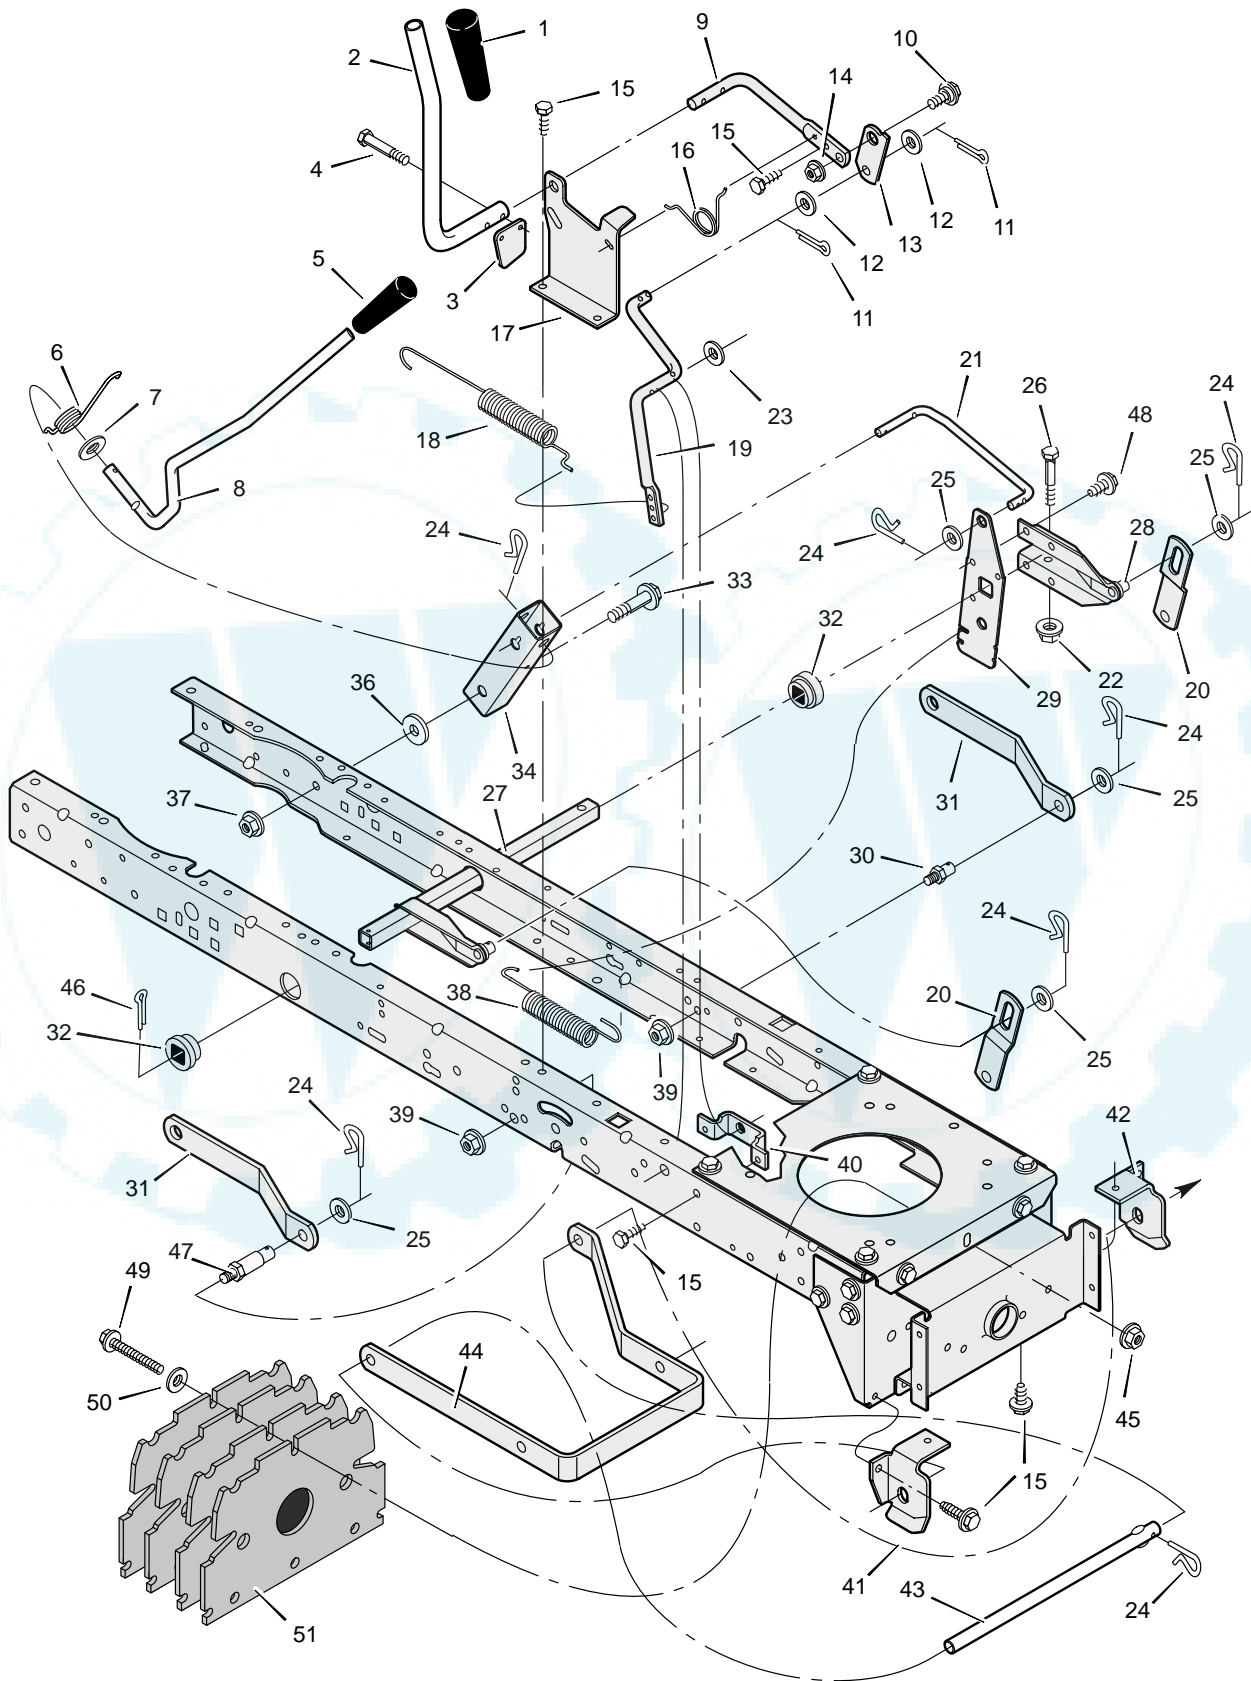

MODEL 312001x50A

REPAIR PARTS MOWER HOUSING SUSPENSION

MODEL 312001x50A

REPAIR PARTS MOWER HOUSING SUSPENSION

Key No.	Description	Part No.	Key No.	Description	Part No.
1	Grip	092698	26	Bolt, Hex	001x74
2	Handle, PTO	094346 Z	27	Arm Assembly, Right Lift	690386E700
3	Pad, Switch	094022 Z	28	Arm, Right Lift	094180E700
4	Bolt	0025x3	29	Plate, Lift Arm	094030E700
5	Grip	092697	30	Pin	094067
6	Spring	166x40	31	Bracket, Rear Suspension	094055E700
7	Washer	17x103	32	Bushing, Lift Tube	094065
8	Handle, Lift	690533	33	Bolt, Shoulder	009x53
9	Lever, PTO	094017 Z	34	Bracket, Pivot	094015E700
10	Bolt, Shoulder	009x39	36	Washer	17x191
11	Pin, Cotter	030x20	37	Nut, Flange	015x84
12	Washer	017x57	38	Spring	165x117
13	Link, PTO	094004 Z	39	Nut, Flange	015x68
14	Nut, Flange	015x84	40	Bracket, PTO	094005E700
15	Screw	26x249	41	Hanger, Right Deck	094026E700
16	Spring	166x39	42	Hanger, Left Deck	094027E700
17	Bracket, PTO	094018E700	43	Rod, Hanger	094158 Z
18	Spring	165x116	44	Hanger, Front	690381E700
19	Crank, PTO	690394E700	45	Nut, Flange	015x89
20	Link, Lift	094053E700	46	Pin, Cotter	030x49
21	Link, Lift Handle	094028E700	47	Pin, Threaded Shoulder	690382
22	Nut, Flange	15x118	48	Screw	26x49
23	Washer	17x57	49	Bolt, Hex	01x106
24	Pin, Hair	0031x4	50	Washer	017x38
25	Washer	017x91	51	Plate, Weight	690370E700