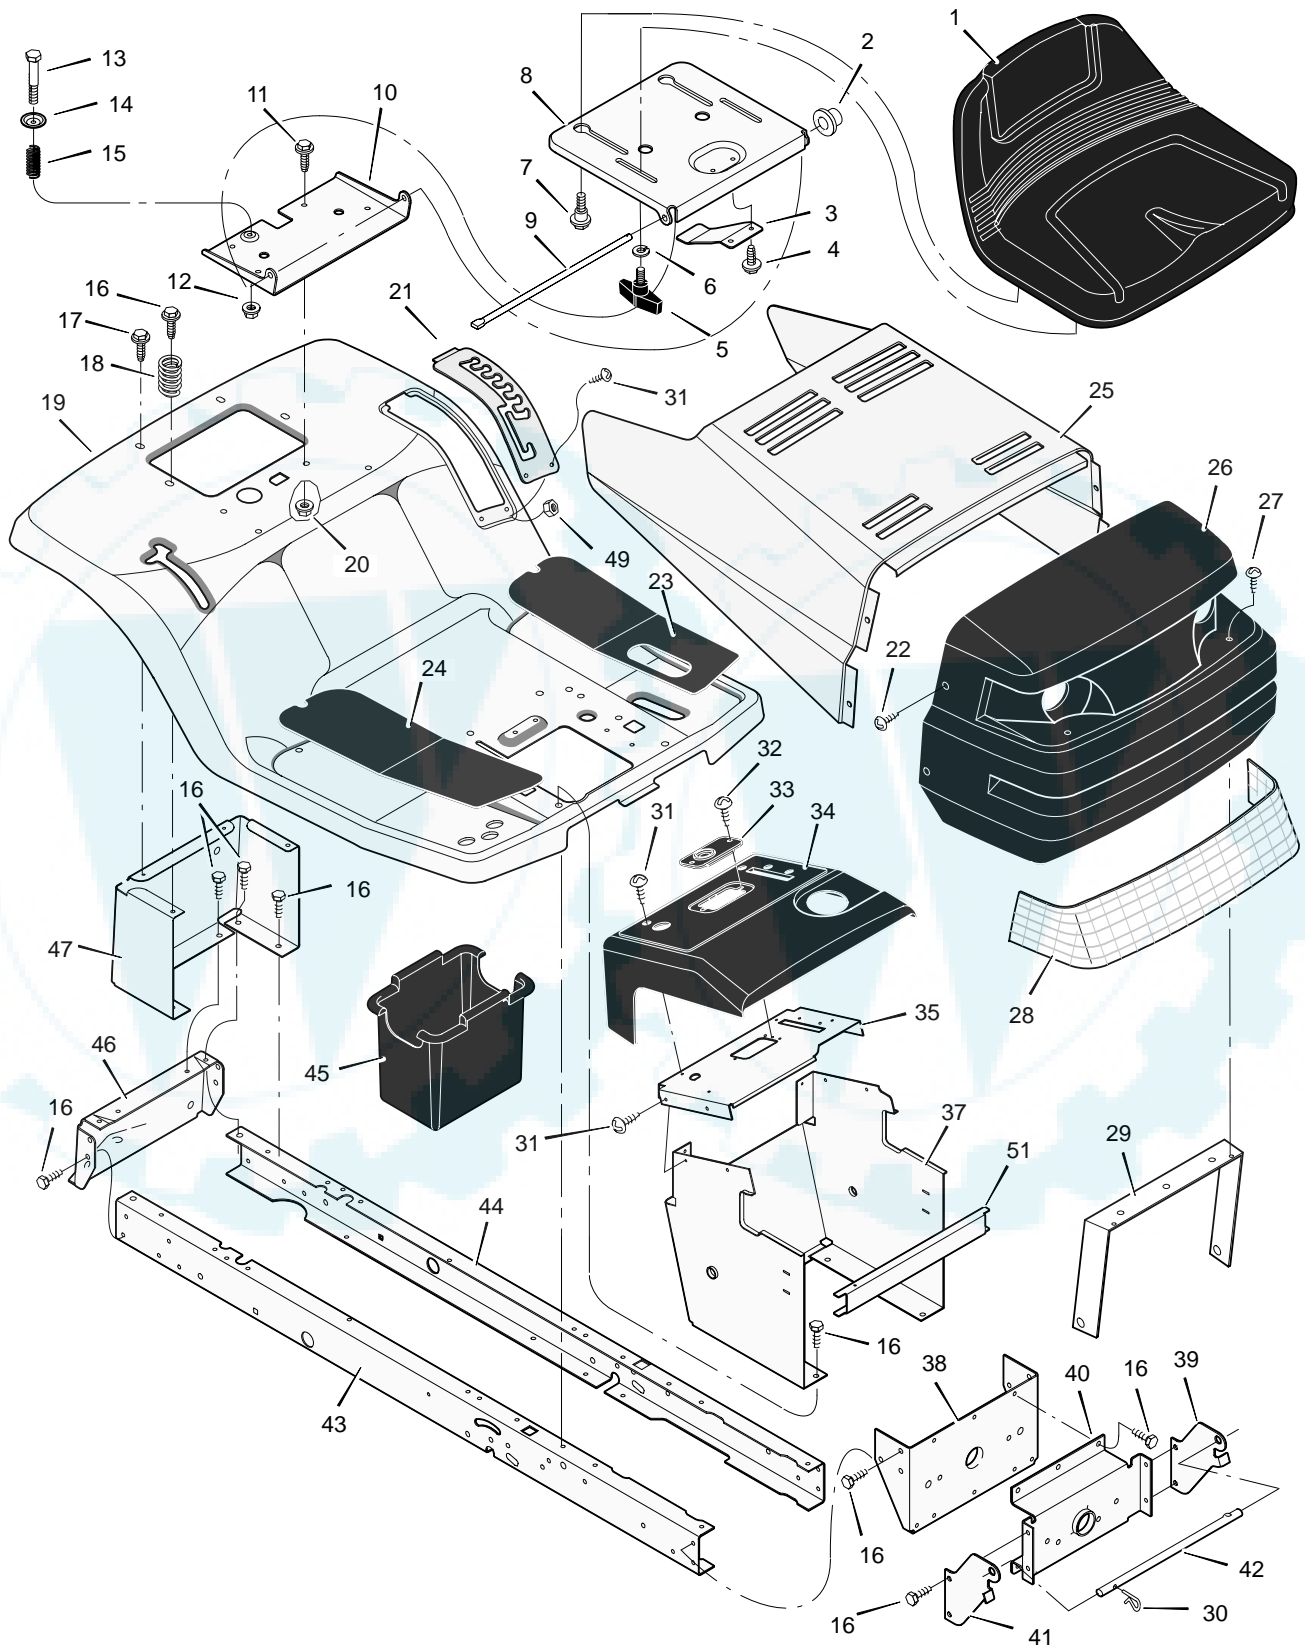

MODEL 312001x50A

REPAIR PARTS CHASSIS & HOOD

MODEL 312001x50A

REPAIR PARTS CHASSIS & HOOD

Key No.	Description	Part No.	Key No.	Description	Part No.
1	Seat	690567	27	Screw	26x239
2	Cap, Push On	028x23	28	Lens	092344
3	Spring	094057	29	Brace, Grille	092448
4	Screw	26x229	30	Pin, Hair	0031x4
5	Bolt, Wing	1001054	31	Screw	26x270
6	Washer	017x47	32	Screw	26x239
7	Bolt, Shoulder	009x56	33	Bearing, Steering	094214
8	Support, Seat	094154E700	34	Dash	095033E717
9	Rod, Pivot	094156 Z	35	Plate, Dash	094211E700
10	Bracket, Pivot	094153E700	36	Panel, Access	093007E700
11	Bolt	001x45	37	Support, Dash	095323E700
12	Nut	015x89	38	Bracket, Rear Hanger	1001270E700
13	Bolt, Shoulder	009x55	39	Support, Left Grille	690544E700
14	Washer	094155 Z	40	Axle, Hanger	094007E700
15	Spring	164x31	41	Support, Right Grille	690543E700
16	Screw	26x249	42	Rod, Pivot	092332 Z
17	Screw	26x263	43	Frame, Right	1001268E700
18	Spring	164x30	44	Frame, Left	1001269E700
19	Deck, Seat	095249E245	45	Container, Battery	690424
20	Nut	015x88	46	Plate, Hitch	1001002E700
21	Plate, Index	094151E700	47	Panel, Rear	690434E700
22	Screw	009x47	48	Screw	26x277
23	Mat, Left	094371	49	Nut	015x81
24	Mat, Right	094372	51	Channel	094215E700
25	Hood	092333E245	—	Instruction Book and Parts List	F-020740L
26	Grille Assembly (Includes Lens)	094867E700			