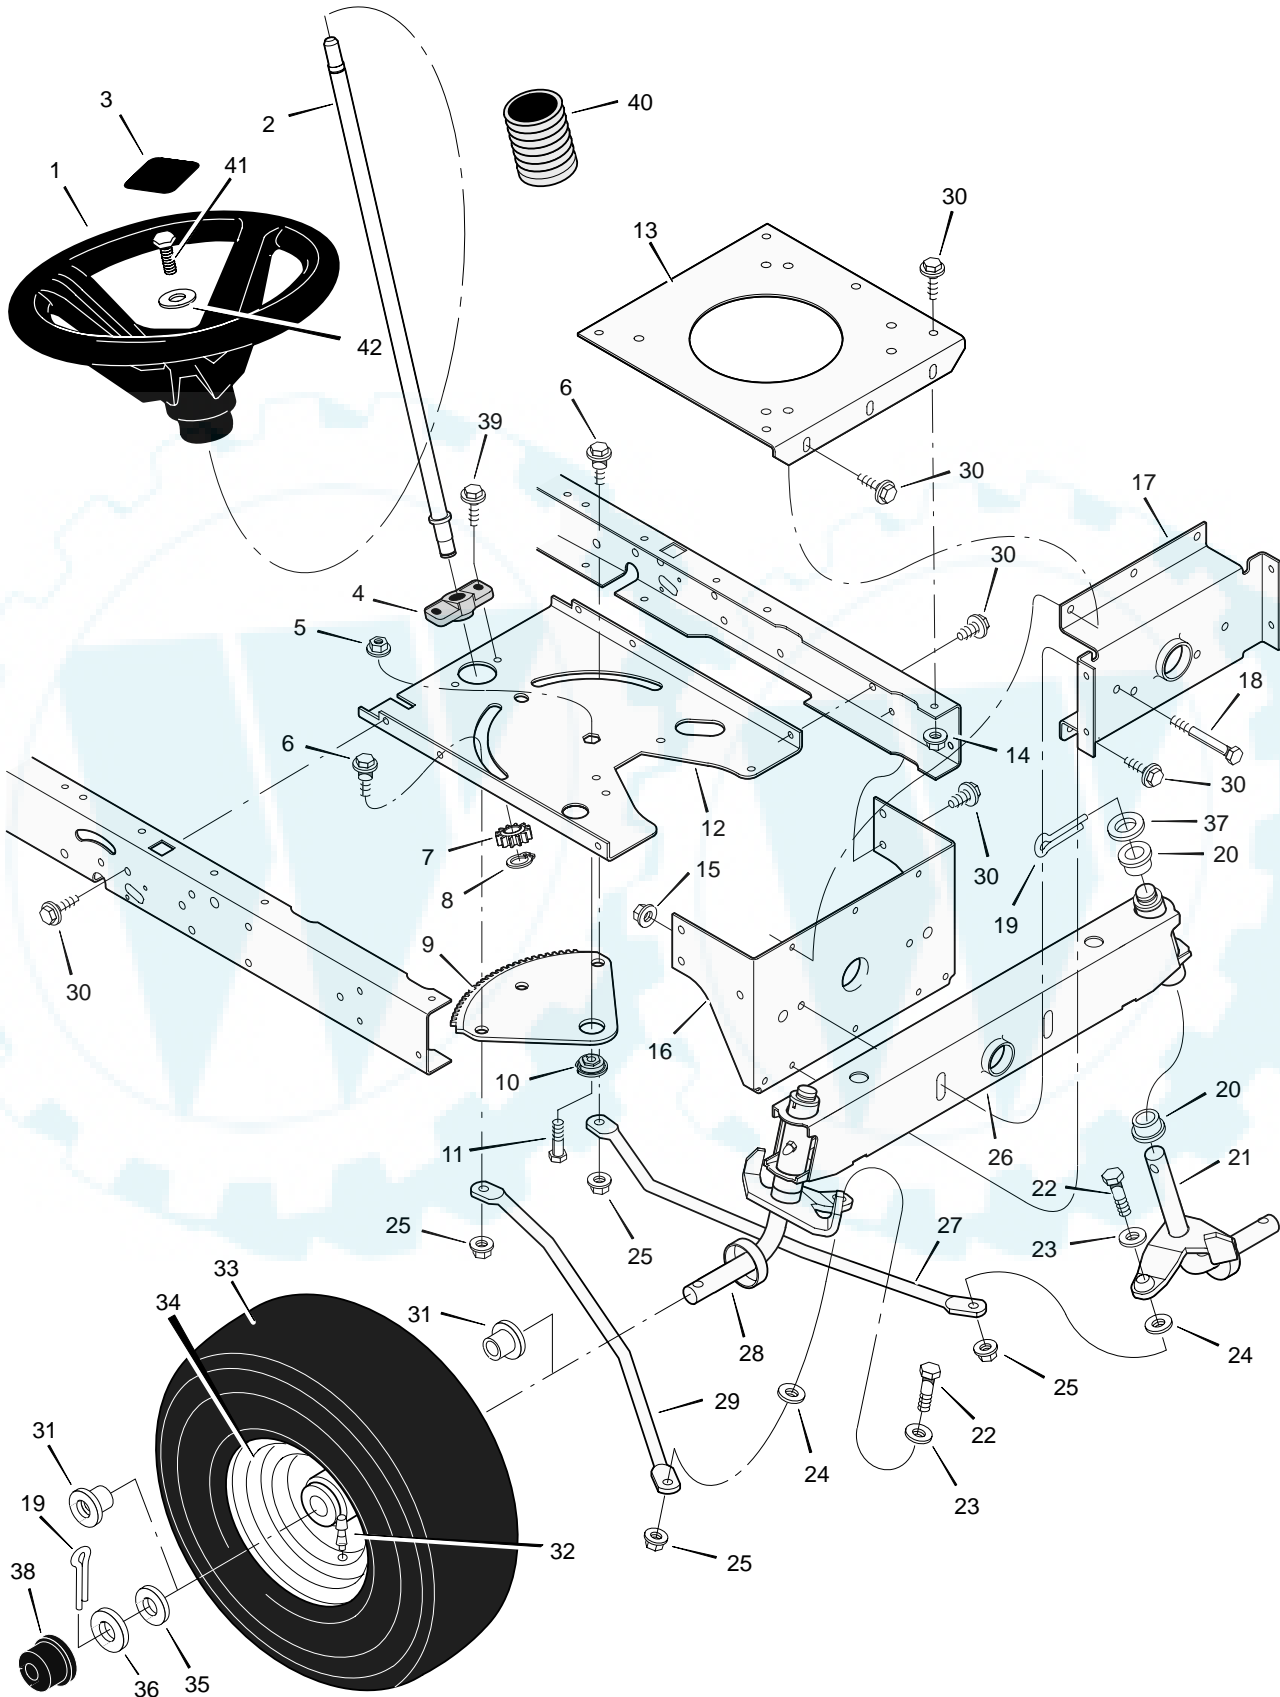

* When you order a tire, make sure to give the brand name of the tire so that the tread pattern on the tire will match.

MODEL 312001x50A

**REPAIR PARTS
STEERING**

MODEL 312001x50A

REPAIR PARTS STEERING

Key No.	Description	Part No.	Key No.	Description	Part No.
1	Wheel, Steering	095184	23	Washer	17x104
2	Post, Steering	690626	24	Washer	017x53 Z
3	Insert, Steering Wheel	711325	25	Nut, Flange	015x84
4	Bearing	094124	26	Axle Assembly	690210E700
5	Nut, Flange	15x111	27	Drag Link, Left	095329E700
6	Bolt, Shoulder	009x57	28	Spindle Assembly, Right	1001298E700
7	Gear, Pinion	690183E700	29	Drag Link, Right	095328E700
8	Ring, Snap	011x25	30	Screw	26x249
9	Gear, Sector	094121E700	31	Bearing, Wheel	091334
10	Bearing	094123	32	Stem, Valve	024373
11	Bolt	001x84	33	Tire *	090594
12	Plate, Steering	1001121E700	—	Tube	407046
13	Plate, Engine	094006E700	34	Wheel and Tire Assembly	690377–601
14	Nut, Flange	015x88	35	Washer	17x195
15	Nut, Flange	15x118	36	Washer	17x113
16	Bracket, Hanger	1001270E700	37	Washer	017x83
17	Axle, Hanger	094007E700	38	Hub Cap	094618
18	Bolt	01x146	39	Screw	26x267
19	Pin, Cotter	030x49	40	Bellows	092059
20	Bearing	690150	41	Bolt	0025x3
21	Spindle Assembly, Left	1001299E700	42	Washer	17x146
22	Bolt	01x111			